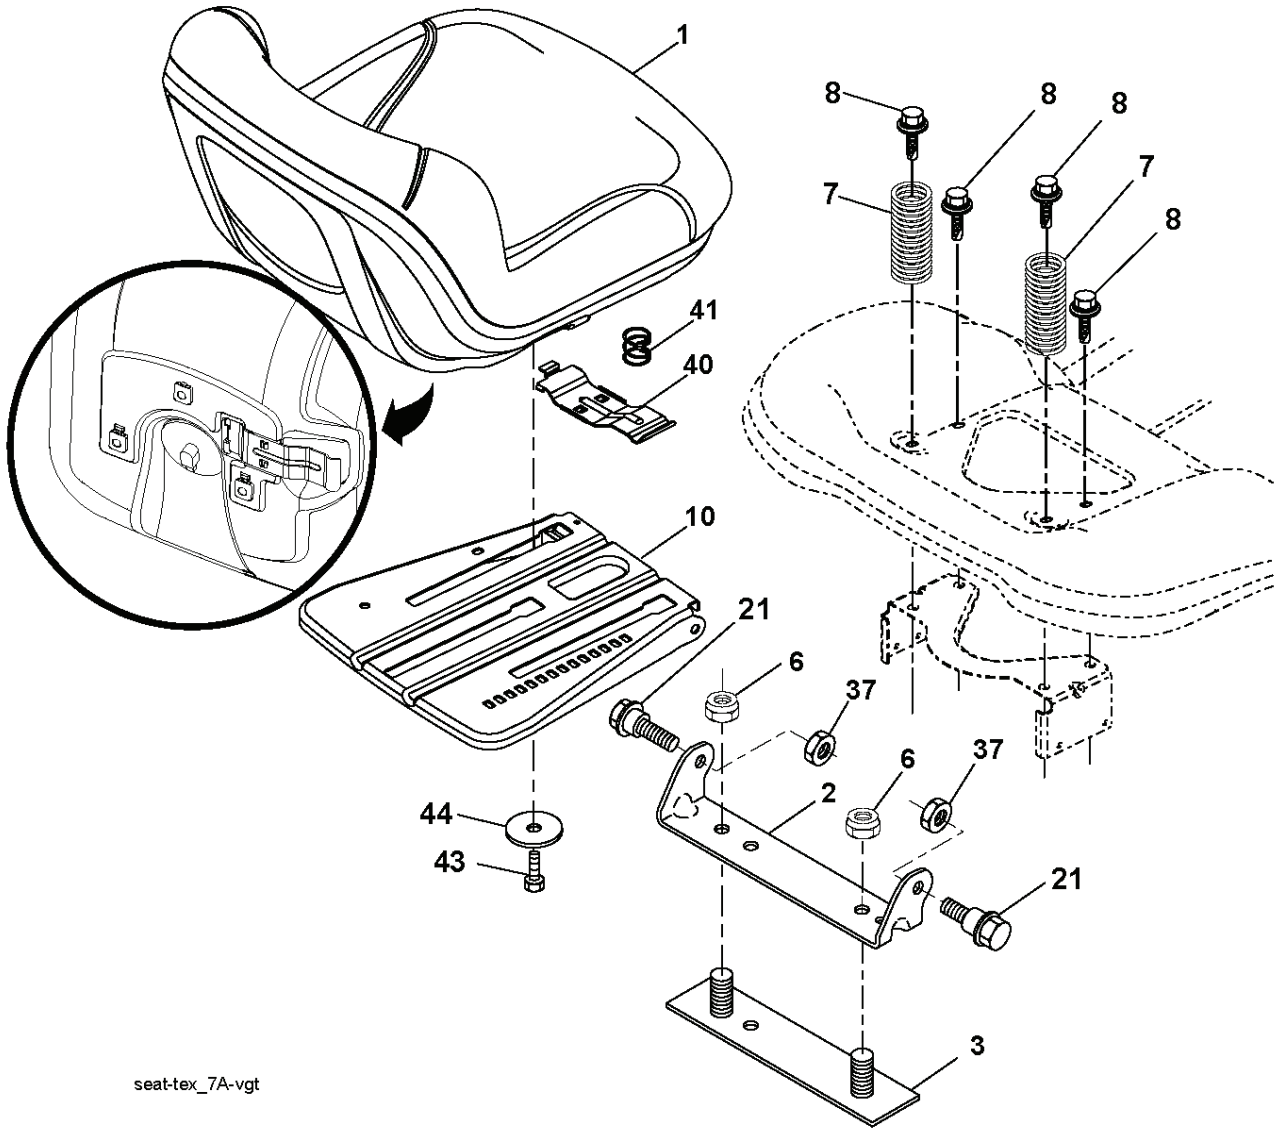

REF.	PART NO.	DESCRIPTION	REMARK	QTY.	KIT
2	532195223	SHAFT		1	
3	532195230	LEVER		1	
7	532411555	GRIP		1	
10	532196314	SPRING		1	
87	532194209	SPRING		1	
88	532410710	SPRING		1	
89	819191912	WASHER		1	
90	532194208	PIN		1	
91	532197984	LINK		1	
97	817000612	SCREW		1	
98	532195264	LINK		1	

PTO SWITCH (MATING SIDE)

IGNITION SWITCH

POSITION	CIRCUIT	"MAKE"
OFF	M+G+A1	
RUN/OVERRIDE	B+A1	
RUN	B+A1	L+A2
START	B+S+A1	

CHASSIS HARNESS CONNECTOR (MATING SIDE)

DASH HARNESS CONNECTOR

WIRING INSULATED CLIPS
 NOTE: IF WIRING INSULATED CLIPS WERE REMOVED FOR SERVICING OF UNIT, THEY SHOULD BE RE-INSTALLED TO PROPERLY SECURE YOUR WIRING.

●
 NON-REMOVABLE CONNECTIONS

○
 REMOVABLE CONNECTIONS

seat-tex_7A-vgt

REF.	PART NO.	DESCRIPTION	REMARK	QTY.	KIT
1	532406621	SEAT		1	
2	532180166	BRACKET		1	
3	532140675	STRAP		1	
6	873800600	NUT		1	
7	532124181	SPRING		1	
8	532171877	BOLT		1	
10	532196977	PLATE		1	
21	532171852	BOLT		1	
37	873800500	LOCK NUT		1	
40	532197661	HANDLE		1	
41	532198200	SPRING		1	
43	874760612	BOLT		1	
44	819133812	WASHER		1	
	PART NO.		REMARK		KIT