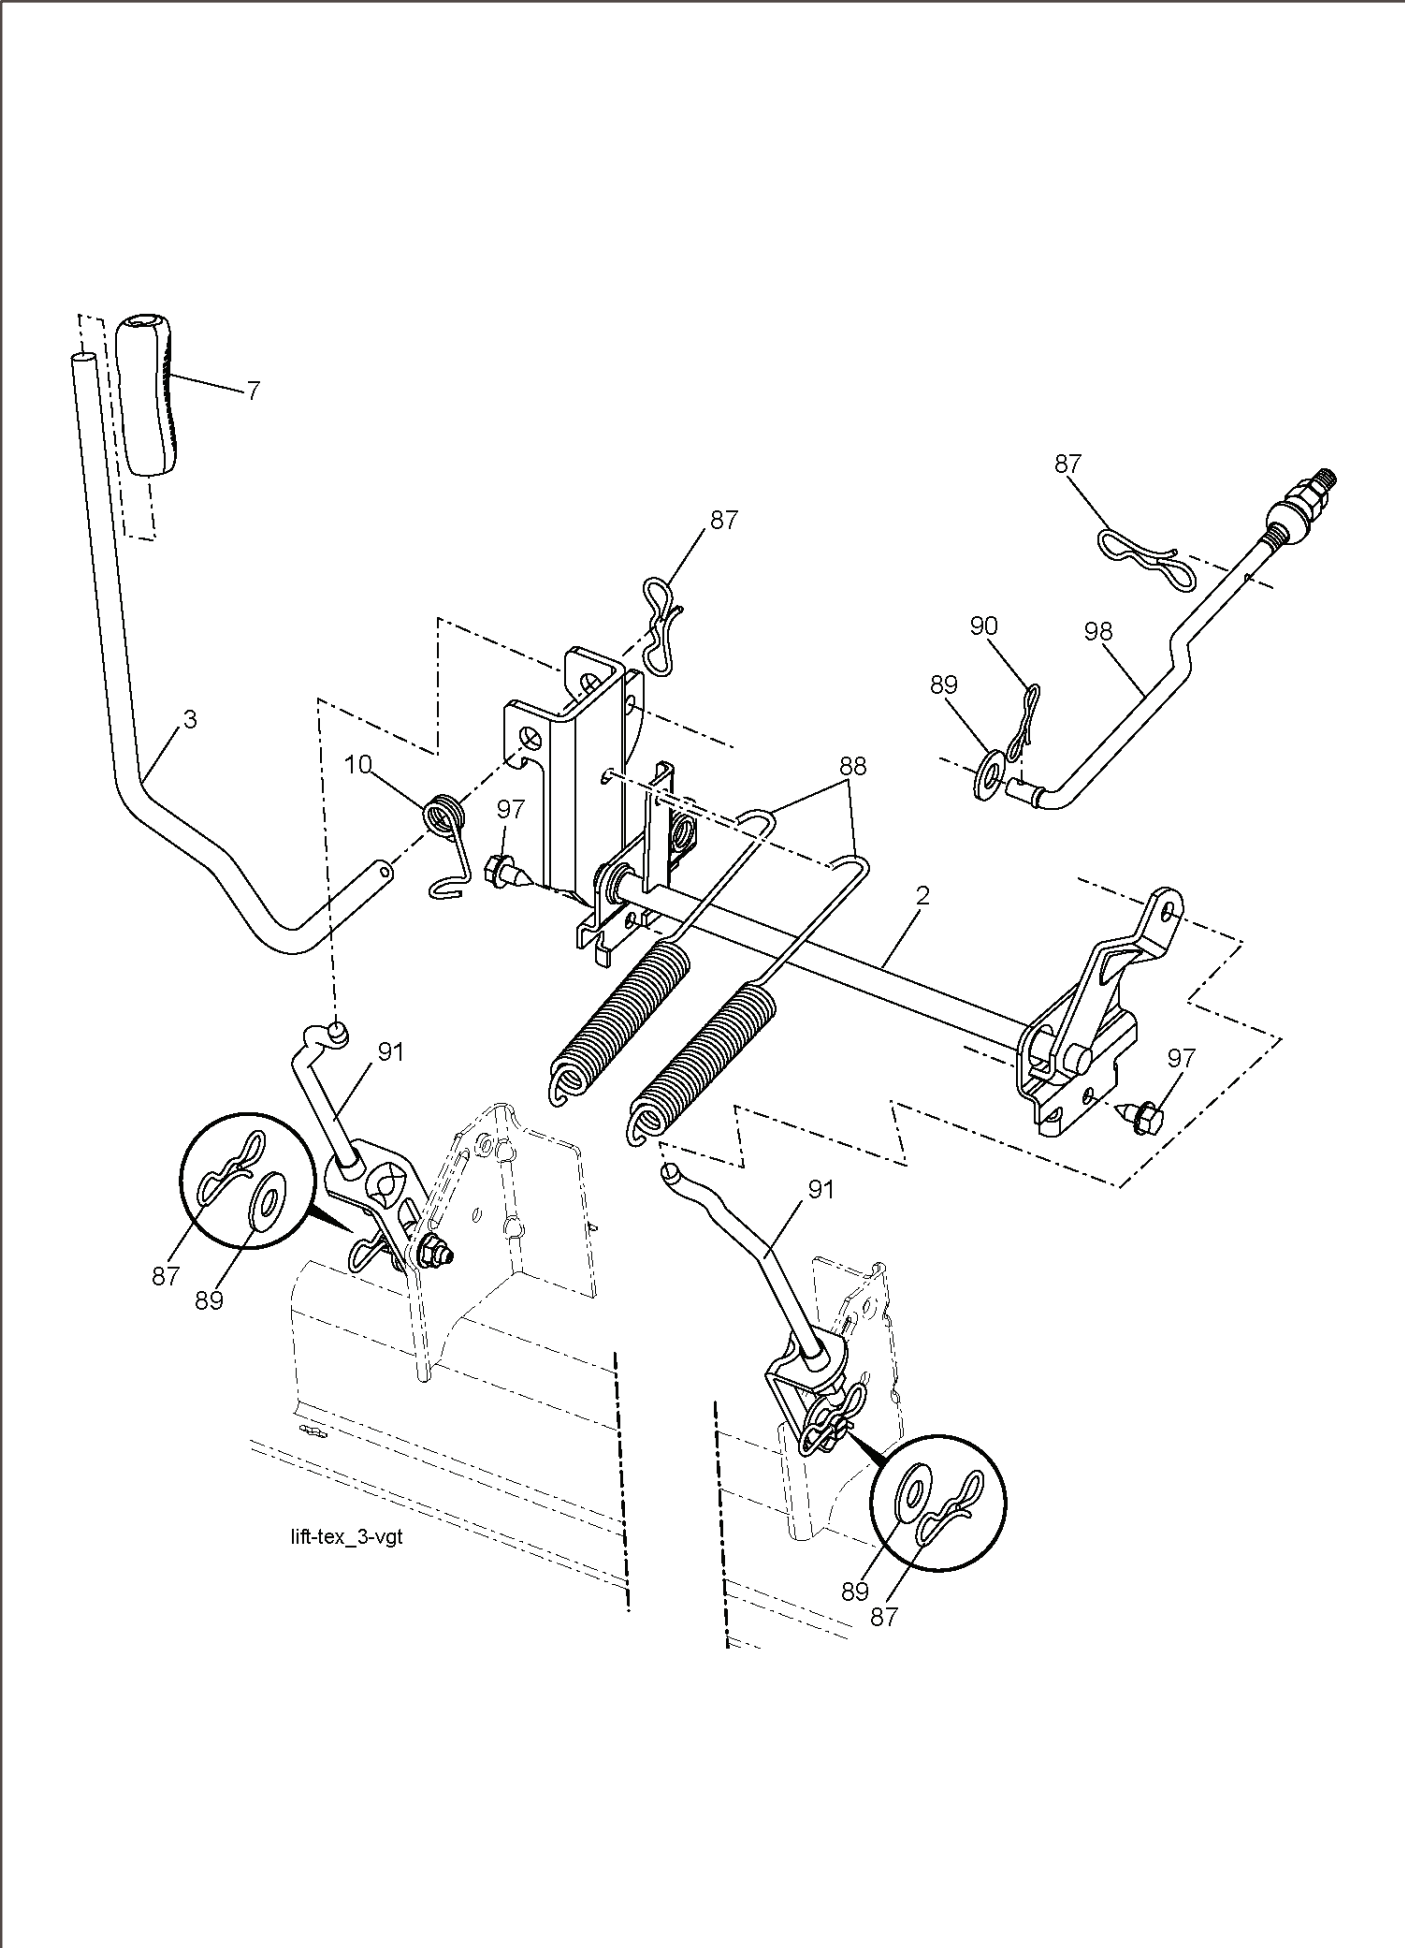

REF.	PART NO.	DESCRIPTION	REMARK	QTY.	KIT
1	532404265	DECK WELDMENT		1	
2	532178345	PLUG		1	
6	532199405	COVER		1	
7	532199406	COVER		1	
8	532193003	SCREW		1	
11	532180054	BLADE		1	
12	532404851	ROD		1	
13	532187291	SHAFT		1	
14	532187281	BEARING HOUSING		1	
15	532110485	BEARING		1	
16	819131312	WASHER		1	
17	872110505	BOLT		1	
18	872140505	BOLT		1	
19	532194208	PIN		1	
20	532174378	BAFFLE		1	
21	873680500	NUT		1	
22	532174493	STRIPPER. MANDREL BLACK		1	
24	532105304	HUB CAP		1	
25	532178102	SPRING		1	
26	532110452	NUT		1	
27	532411861	DEFLECTOR		1	
29	532131491	SHAFT		1	
30	532173984	SCREW		1	
31	532187690	WASHER		1	
32	532153532	PULLEY		1	
33	532400234	NUT		1	
39	532197380	PULLEY		1	
43	532196065	ARM		1	
46	532137729	SCREW		1	
47	532197242	BELT		1	
48	532193197	PULLEY		1	
49	873900600	NUT		1	
50	817490636	SCREW		1	
52	532197379	PULLEY		1	
54	872110612	BOLT		1	
97	532178515	WASHER		1	
98	532196105	SPRING		1	
113	872110508	BOLT		1	
114	532197451	TIGE DE TENSION		1	
116	532193406	BOLT		1	
117	532174873	WHEEL		1	
120	819132012	WASHER		1	
122	532187557	BUSHING		1	
185	873900700	NUT		1	
187	532195161	STUD		1	
188	873900500	NUT		1	
189	532195185	ARM		1	
190	532196539	BOLT		1	
194	872140716	BOLT		1	
208	817670608	SCREW		1	
243	532402821	COVER		1	
244	532423062	NUT		1	
---	532187292	MANDREL	Mandrel Assembly (Includes hous- housing, shaft assembly, and bearing only - pulley/nut/washer and blade bolt/washers not included)	1	
---	532424764	CUTTING DECK		1