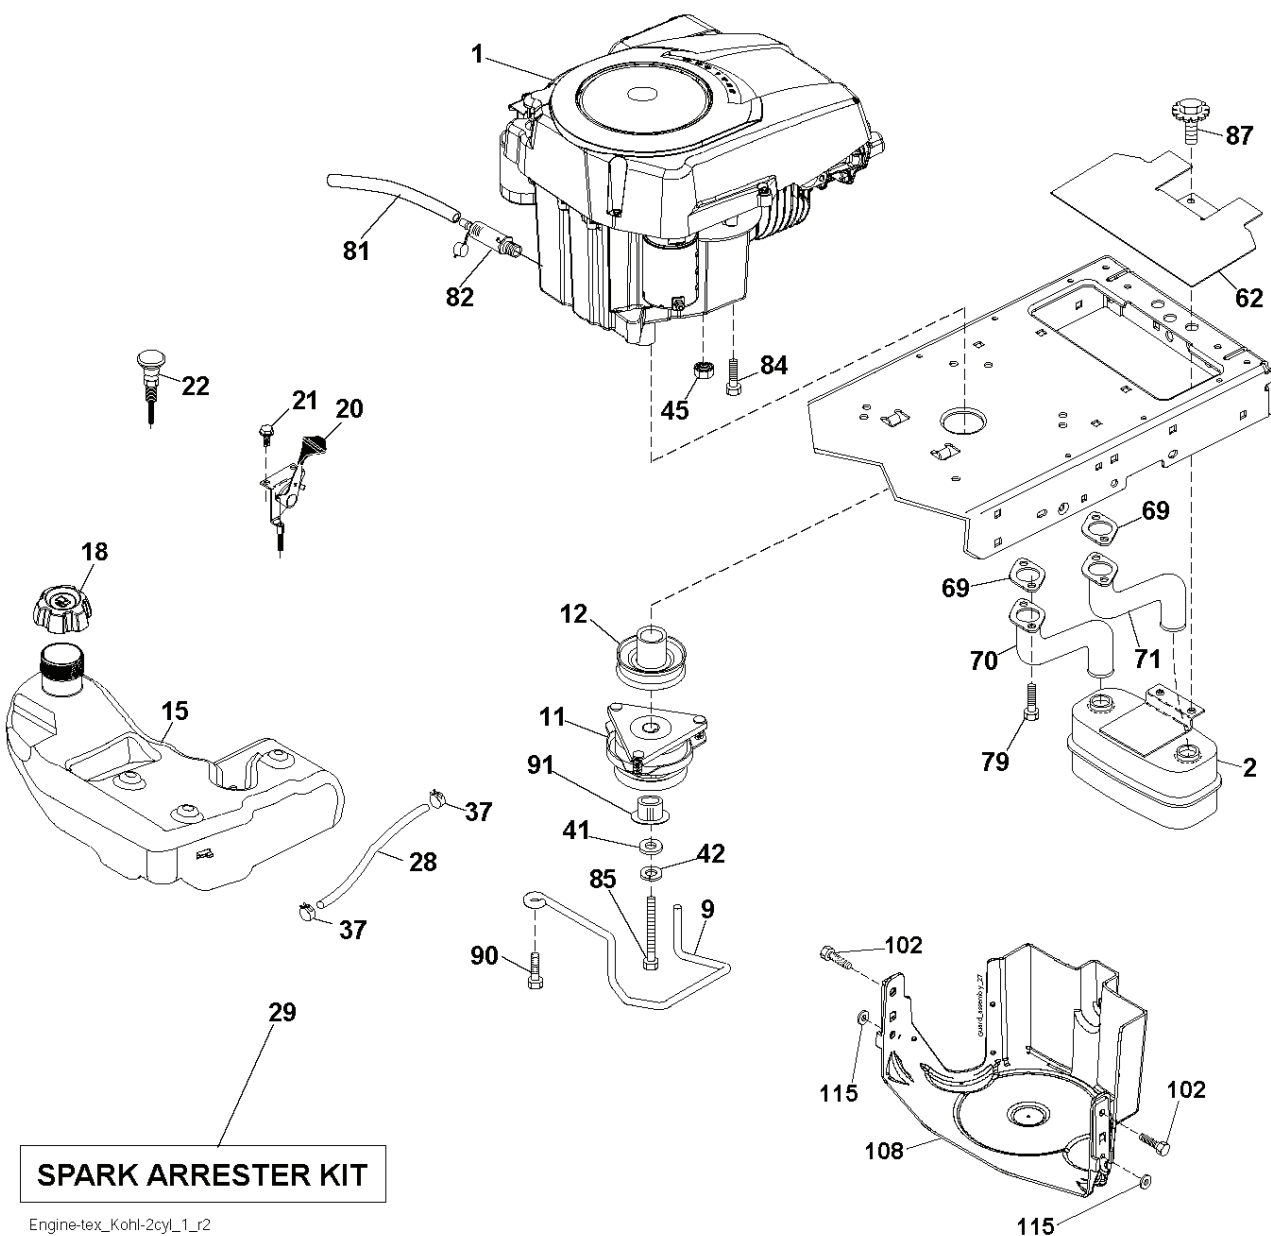

SPARK ARRESTER KIT

Engine-tex_Kohl-2cyl_1_r2

REF.	PART NO.	DESCRIPTION	REMARK	QTY.	KIT
1				1	
2	532149723	MUFFLER		1	
9	532194320	BELT GUIDE		1	
11	532179335	CLUTCH		1	
12	532194343	PULLEY		1	
15	532193499	FUEL TANK		1	
18	532194267	FUEL CAP		1	
20	532182937	THROTTLE CONTROL		1	
21	532416358	SCREW		1	
22	532191596	COMMA*RPLPAR 532187767428		1	
28	532142158	FULE LINE		1	
29	532137180	SPARK ARRESTER KIT		1	
37	532123487	HOSE CLAMP		1	
41	532126197	WASHER		1	
42	810040700	WASHER		1	
45	873510400	NUT		1	
62	532146629	HEAT SHIELD		1	
69	532186054	GASKET MUFFLER		1	
70	532146699	PIPE		1	
71	532146700	PIPE		1	
79	532192334	SCREW		1	
81	532148456	TUBE		1	
82	532181654	PLUG		1	
84	817120616	SCREW		1	
85	532179953	BOLT		1	
87	532171877	BOLT		1	
90	817000616	SCREW		1	
91	532187495	BUSHING		1	
102	817000512	SCREW		1	
108	532410532	ABDECKUNG		1	
115	532423063	WASHER		1	

REF.	PART NO.	DESCRIPTION	REMARK	QTY.	KIT
1	532059192	CAP VALVE		1	
2	532065139	NIPPLE		1	
3	532144509	RIM SPROCKET		1	
4	532008134	HOSE		1	
5	532106230	TIRE		1	
6	532124957	FITTING		1	
7	532124959	BEARING		1	
8	532175039	HUB CAP		1	
9	532184708	WHEEL		1	
10	532007154	HOSE		1	
11	532401782	RIM		1	
--	532144334	SEALING FOAM		1	