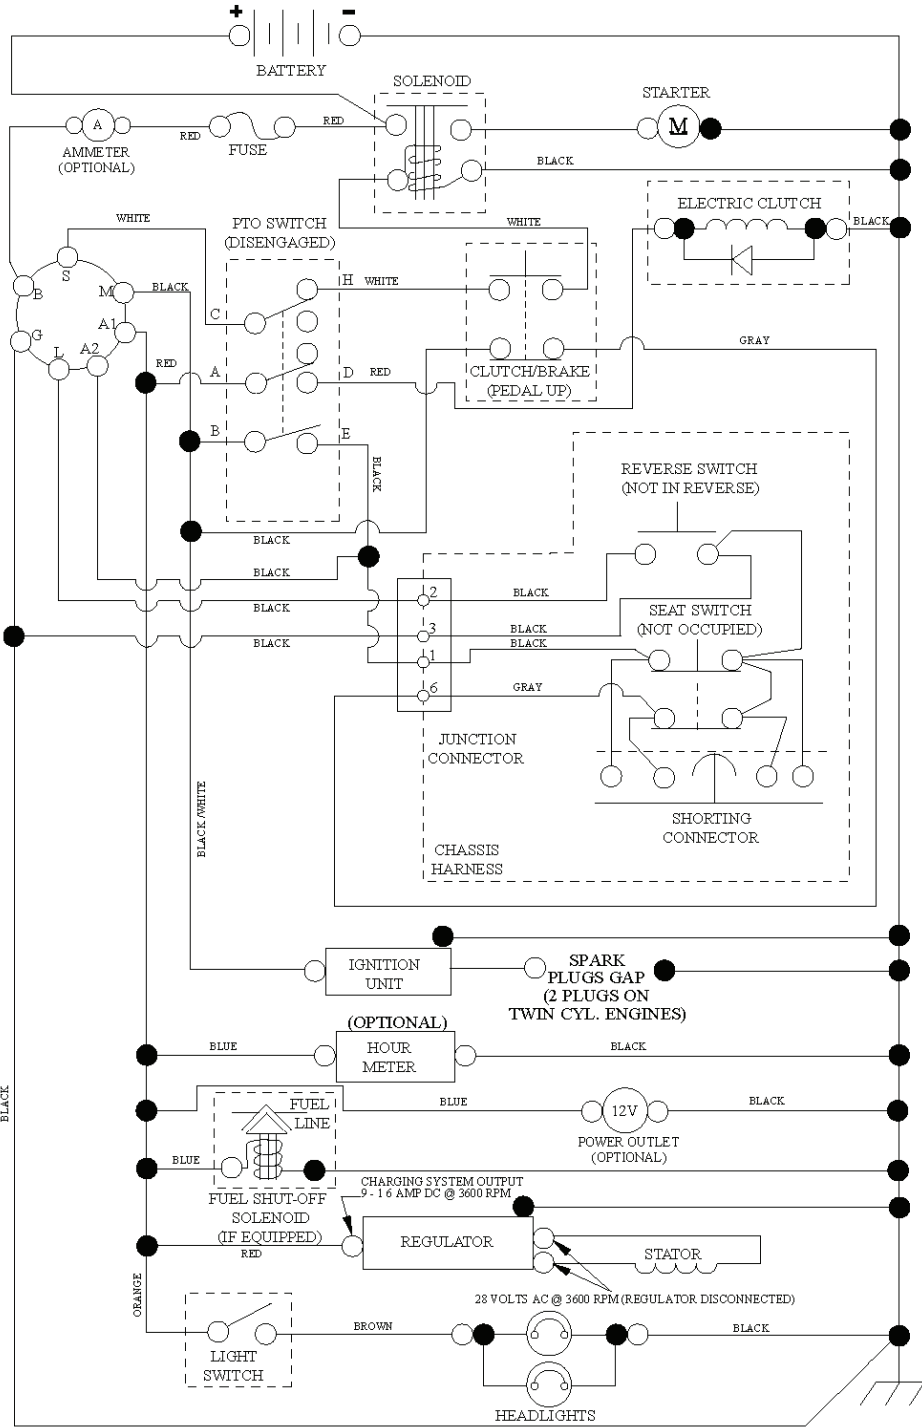

POSITION	CIRCUIT	"MAKE"
OFF	M+G+A1	
RUN/OVERRIDE	B+A1	
RUN	B+A1	L+A2
START	B+S+A1	

WIRING INSULATED CLIPS
NOTE: IF WIRING INSULATED CLIPS WERE REMOVED FOR SERVICING OF UNIT, THEY SHOULD BE RE-INSTALLED TO PROPERLY SECURE YOUR WIRING.

●
NON-REMOVABLE CONNECTIONS

○
REMOVABLE CONNECTIONS