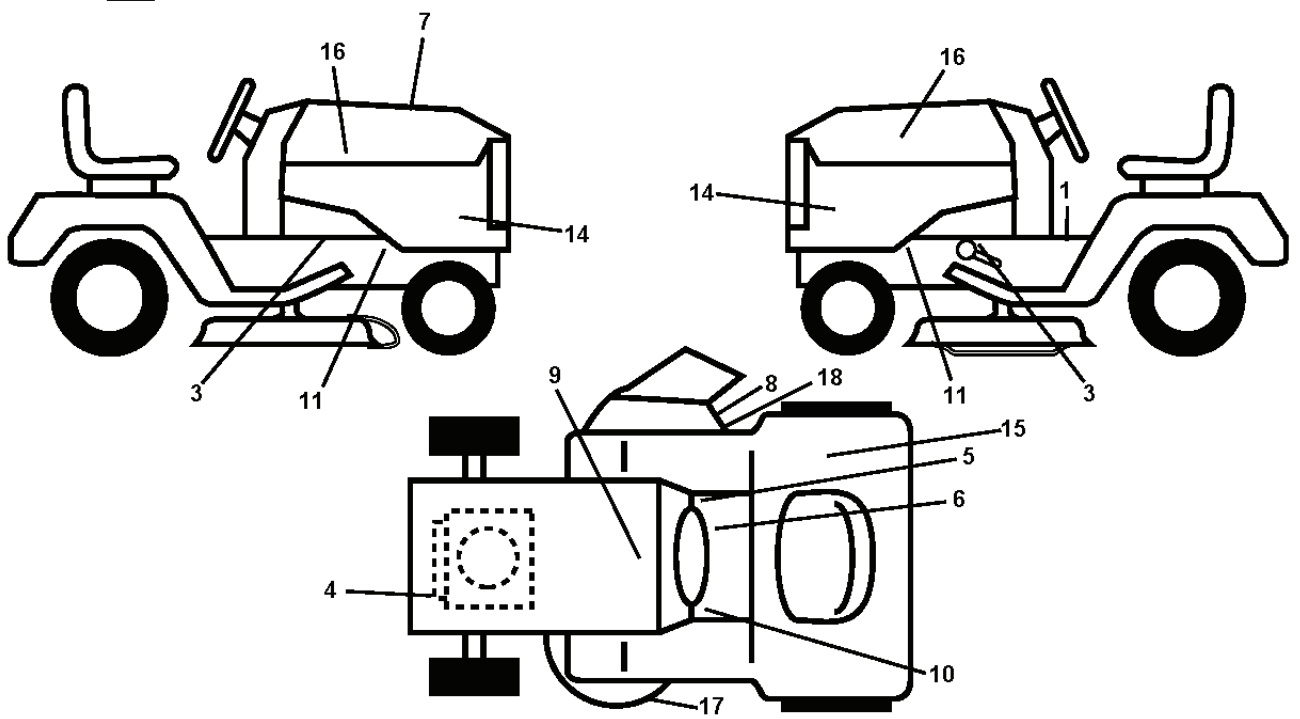

SPARK ARRESTER KIT

Engine-tex_Kohl-2cyl_1_r2

REF.	PART NO.	DESCRIPTION	REMARK	QTY.	KIT
1				1	
2	532149723	MUFFLER		1	
9	532194320	BELT GUIDE		1	
11	532179335	CLUTCH		1	
12	532194343	PULLEY		1	
15	532193499	FUEL TANK		1	
18	532194267	FUEL CAP		1	
20	532182937	THROTTLE CONTROL		1	
21	532416358	SCREW		1	
22	532191596	COMMA*RPLPAR 532187767428		1	
28	532142158	FULE LINE		1	
29	532137180	SPARK ARRESTER KIT		1	
37	532123487	HOSE CLAMP		1	
41	532126197	WASHER		1	
42	810040700	WASHER		1	
45	873510400	NUT		1	
62	532146629	HEAT SHIELD		1	
69	532186054	GASKET MUFFLER		1	
70	532146699	PIPE		1	
71	532146700	PIPE		1	
79	532192334	SCREW		1	
81	532148456	TUBE		1	
82	532181654	PLUG		1	
84	817120616	SCREW		1	
85	532179953	BOLT		1	
87	532171877	BOLT		1	
90	817000616	SCREW		1	
91	532187495	BUSHING		1	
102	817000512	SCREW		1	
108	532410532	ABDECKUNG		1	
115	532423063	WASHER		1	

REF.	PART NO.	DESCRIPTION	REMARK	QTY.	KIT
1	532059192	CAP VALVE		1	
2	532065139	NIPPLE		1	
3	532144509	RIM SPROCKET		1	
4	532008134	HOSE		1	
5	532106230	TIRE		1	
6	532124957	FITTING		1	
7	532124959	BEARING		1	
8	532175039	HUB CAP		1	
9	532184708	WHEEL		1	
10	532007154	HOSE		1	
11	532401782	RIM		1	
--	532144334	SEALING FOAM		1	