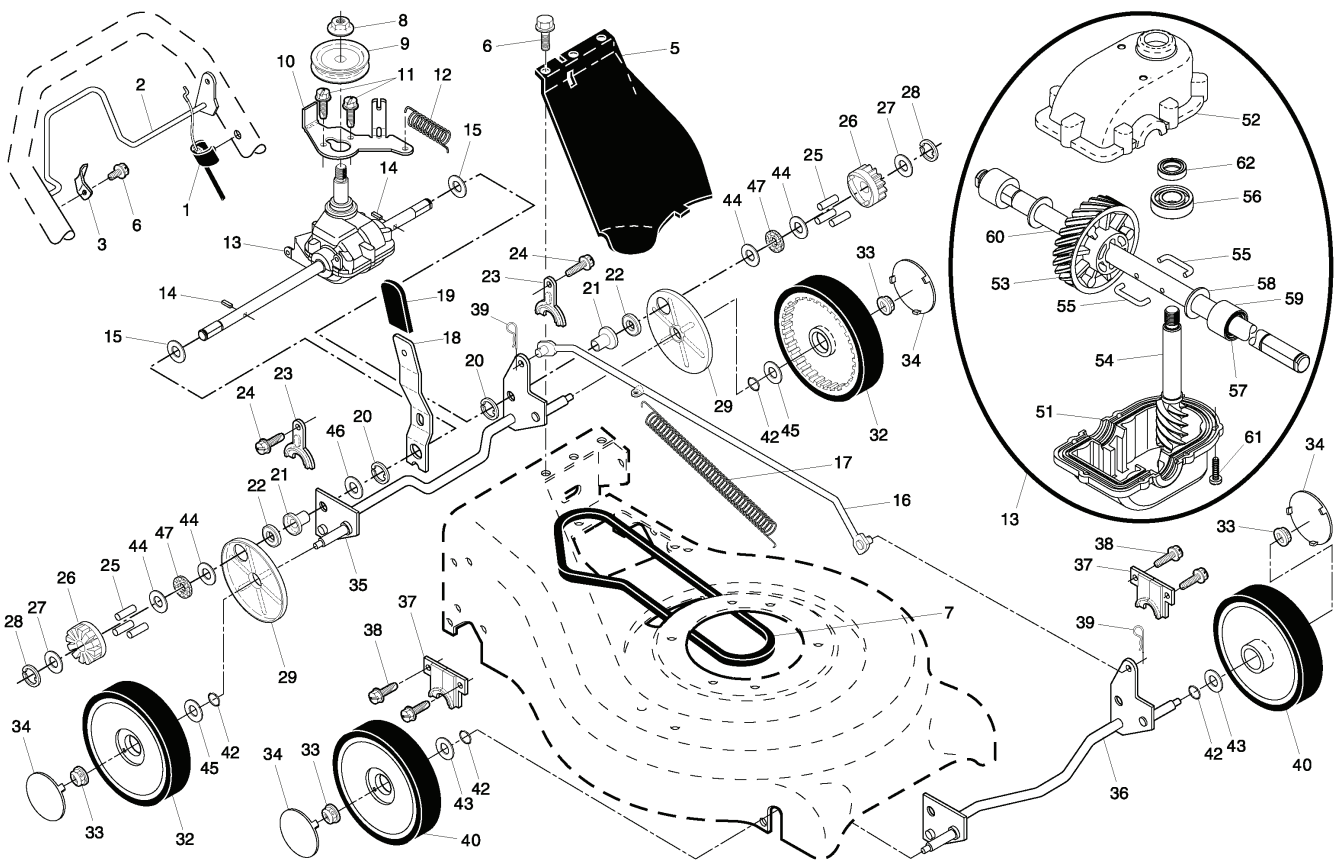

# **SPARE PARTS LIST**

**ROTARY LAWN MOWER - - MODEL NUMBER R52S (95417021502) PRODUCT NUMBER 954 17 02-15**

REF.	PART NO.	DESCRIPTION	REMARK	QTY.	KIT
1	532187626	WIRE		1	
2	532188760	LOOP		1	
3	532164557	STOP		1	
5	532195503	COVER		1	
6	532750634	SCREW		1	
7	532160816	BELT		1	
8	532132010	NUT		1	
9	532163939	PULLEY		1	
10	532164553	BELT GUIDE		1	
11	532163409	SCREW		1	
12	532187627	SPRING		1	
13	532188295	GEARBOX		1	
14	532145354	PIN RETAINING SCREW		1	
15	532057079	WASHER		1	
16	532161584	ROD		1	
17	532161602	SPRING		1	
18	532196162	CONTROL		1	
19	532190069	KNOB		1	
20	812000022	RETAINER RING		1	
21	532163365	SUPPORT		1	
22	532169911	BALL BEARING		1	
23	532164555	BRACKET		1	
24	532057808	SCREW		1	
25	532170011	PIN RETAINING SCREW		1	
26	532166450	PINION		1	
27	532052160	WASHER		1	
28	812000058	E-CLIP		1	
29	532189403	DUST COVER		1	
32	532180753	WHEEL		1	
33	532083923	NUT		1	
34	532180626	HUB CAP		1	
35	532196016	SHAFT		1	
36	532196015	SHAFT		1	
37	532161463	BRACKET		1	
39	532700279	CLIP		1	
40	532143593	WHEEL		1	
42	532188152	O-RING		1	
43	532088348	WASHER		1	
44	532062335	WASHER		1	
45	532067725	WASHER		1	
46	819572216	WASHER		1	
47	532088118	WASHER		1	
51	532187530	CARTER INF. BOITE DE VITESSE		1	
52	532191245	GEAR HOUSING		1	
53	532187532	PINION		1	
54	532187533	AXE		1	
55	532183505	WIRE, FORMED		1	
56	532183506	BALL BEARING		1	
57	532183508	SEAL, OUTPUT SHAFT		1	
58	532183509	WASHER		1	
59	532183511	BUSHING		1	
60	532191248	SHAFT		1	
61	532183513	SCREW		1	
62	532183514	SEAL, INPUT SHAFT		1	