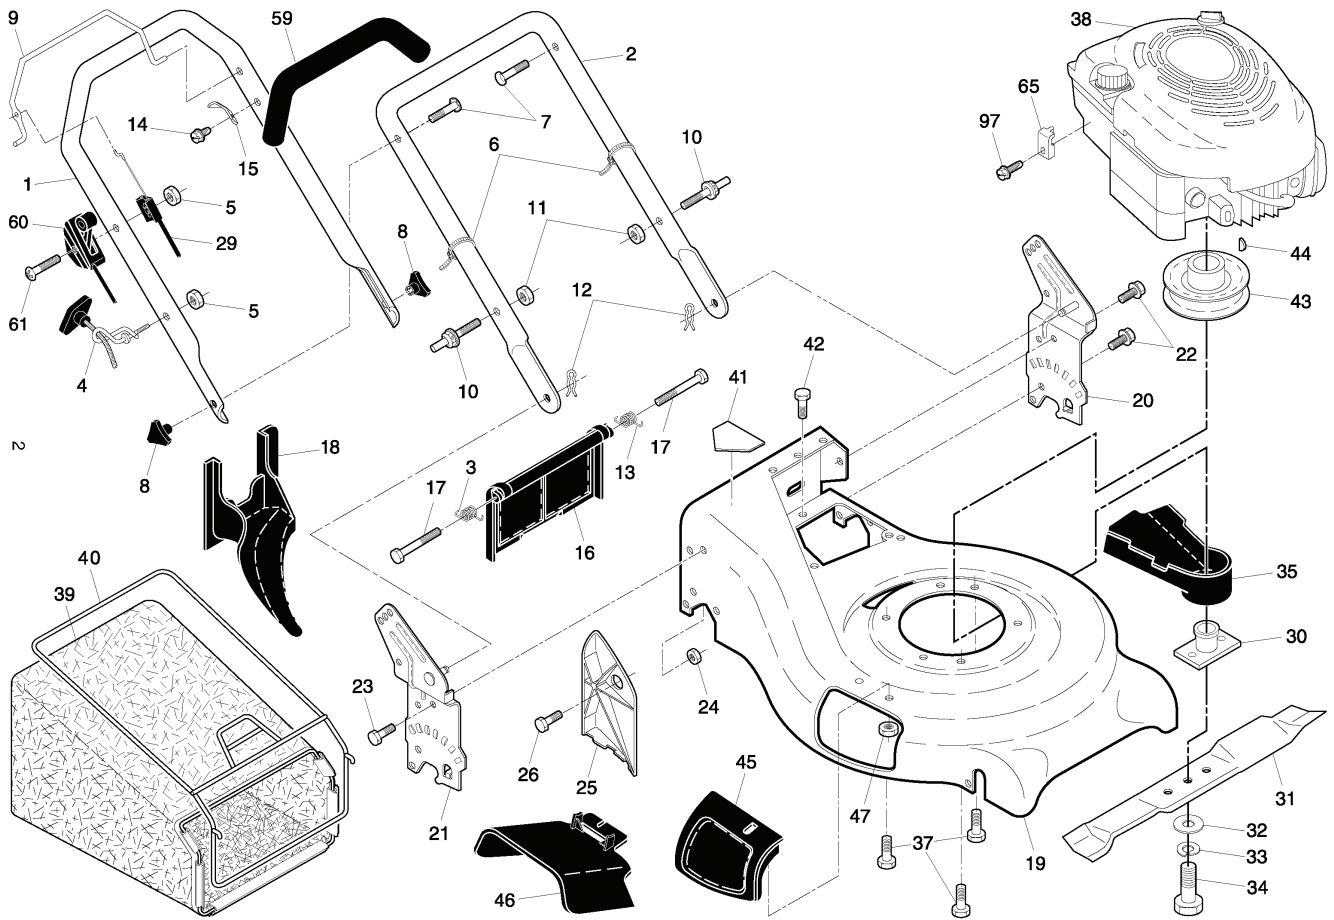

ROTARY LAWN MOWER - - MODEL NUMBER R52S (95417021502) PRODUCT NUMBER 954 17 02-15

REF.	PART NO.	DESCRIPTION	REMARK	QTY.	KIT
1	532169369	HANDLE		1	
2	532197202	HANDLE		1	
3	532186053	SPRING		1	
4	532194788	GUIDE		1	
5	532132004	NUT		1	
6	532066426	HOOP		1	
7	532191574	SCREW		1	
8	532087692	KNOB		1	
9	532191819	BAIL		1	
10	532188821	BOLT		1	
11	873930500	NUT		1	
12	532051793	PIN		1	
13	532186052	SPRING		1	
14	532750634	SCREW		1	
15	532125162	PLATE		1	
16	532190574	KIT, DOOR REAR		1	
17	532184193	BOLT		1	
18	532198170	PLUG		1	
19	532176937	CUTTINGDECK		1	
20	532194029	BRACKET		1	
21	532194031	BRACKET		1	
22	532150078	SCREW		1	
23	532163183	BOLT		1	
24	873800500	LOCK NUT		1	
25	532161333	PLATE		1	
26	532163409	SCREW		1	
29	532133107	WIRE		1	
30	532193707	ADAPTER		1	
31	532175052	MOWER BLADE		1	
32	532851074	WASHER		1	
33	532850263	WASHER		1	
34	532851084	SCREW		1	
35	532189185	SHIELD		1	
37	532150406	BOLT		1	
39	532194052	BAG		1	
40	532194644	FRAME		1	
41	532182166	DECAL		1	
42	532054583	SCREW		1	
43	532187723	KEY		1	
44	532184941	PULLEY		1	
45	532190510	DOOR		1	
46	532190576	DEFLECTOR		1	
47	532088349	NUT		1	
59	532164265	HANDLE		1	
60	532182154	THROTTLE CONTROL		1	
61	532183365	SCREW		1	
65	532111190	CLAMP		1	
97	532083816	SCREW		1	
--	532182134	DECAL"WARNING"		1	
--	532195484	OPERATORS MANUAL		1	
--	532195485	OPERATORS MANUAL		1	
--	532199543	OPERATORS MANUAL		1	
--	532199542	OPERATORS MANUAL		1