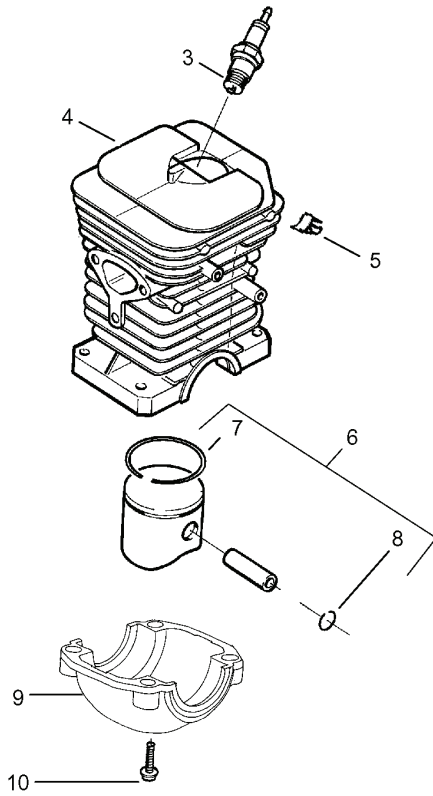

PARTS LIST NO. 530165406		Husqvarna® PARTS LIST	CHAIN SAW MODEL(s) 142 Export	
DATE 4/15/08	Replaces 530165406 - 9/05/07		Note: Illustration may differ from actual model due to design changes	PAGE NO. 2