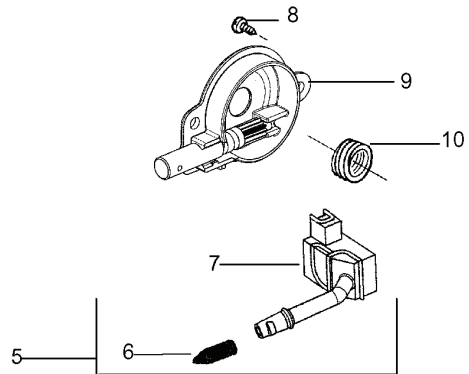

PARTS LIST NO. 530165406		Husqvarna® PARTS LIST	CHAIN SAW MODEL(s) 142 Export	
DATE 4/15/08	Replaces 530165406 - 9/05/07		Note: Illustration may differ from actual model due to design changes	PAGE NO. 4

⚠ WARNING

All repairs, adjustments and maintenance not described in the Operator's Manual must be performed by qualified service personnel.