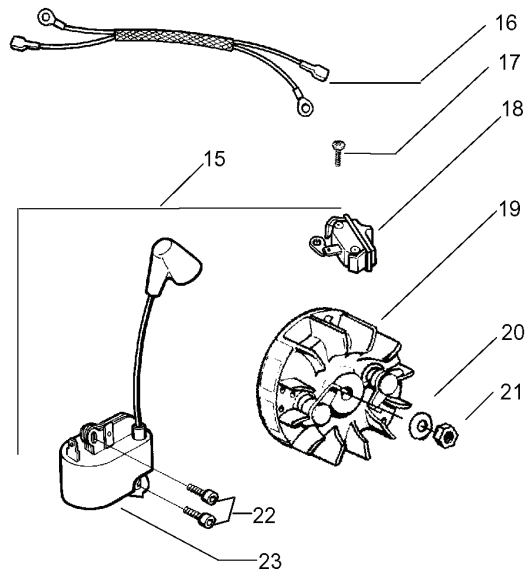

PARTS LIST NO. 530165406		Husqvarna® PARTS LIST	CHAIN SAW MODEL(s) 142 Export	
DATE 4/15/08	Replaces 530165406 - 9/05/07		Note: Illustration may differ from actual model due to design changes	PAGE NO. 5