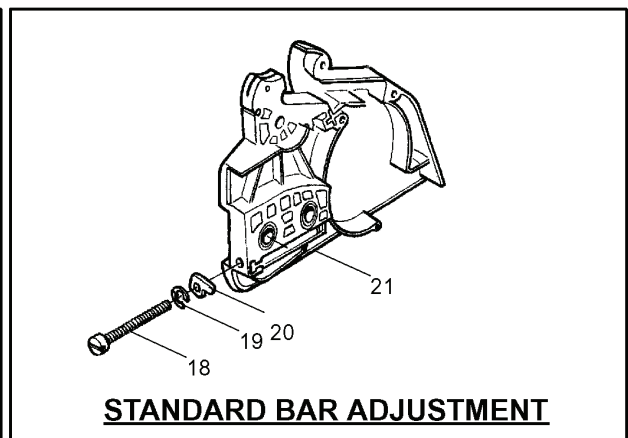

PARTS LIST NO. 530165406		Husqvarna® PARTS LIST	CHAIN SAW MODEL(s) 142 Export
DATE 4/15/08	Replaces 530165406 - 9/05/07		Note: Illustration may differ from actual model due to design changes

REF.	PART NO.	DESCRIPTION	REMARK	QTY.	KIT
1	530071968	STARTER DEVICE		1	
2	530071966	STARTER PULLEY		1	
3	530150318	HANDLE		1	
4	530069232	STARTER ROPE		1	
5	530021179	SCREW		1	
6	530059677	SLEEVE		1	
7	530021180	SPRING		1	
8	530016080	SCREW		1	
9	530042095	SPRING		1	
10	530059959	BAFFLE		1	
11	530059958	STARTER		1	
12	530015893	SCREW		1	
13	530015892	SCREW		1	
14	545005218	DECAL		1	

PARTS LIST NO. 530165406		Husqvarna® PARTS LIST	CHAIN SAW MODEL(s) 142 Export
DATE 4/15/08	Replaces 530165406 - 9/05/07		Note: Illustration may differ from actual model due to design changes

REF.	PART NO.	DESCRIPTION	REMARK	QTY.	KIT
24	530029869	THROTTLE ROD		1	
25	530029863	HUB CAP		1	
26	530029860	SCREW		1	
27	530029861	SPRING		1	
28	530069587	THROTTLE TRIGGER		1	
29	530069247	HOSE		1	
30	530014497	FILTER		1	
31	530016439	SCREW		1	
32	530014381	FELLING DOG		1	

PARTS LIST NO. 530165406		Husqvarna® PARTS LIST	CHAIN SAW MODEL(S) 142 Export
DATE 4/15/08	Replaces 530165406 - 9/05/07		Note: Illustration may differ from actual model due to design changes

REF.	PART NO.	DESCRIPTION	REMARK	QTY.	KIT
1	530029879	SCREW		1	
2	530071348	LEVER		1	
3	530015915	SCREW		1	
4	530054741	KNEE LINK		1	
5	530016237	SPRING		1	
6	530016384	SCREW		1	
7	530056531	SHAFT PIVOT		1	
8	530029881	SHAFT PIVOT		1	
9	530024419	E-CLIP		1	
10	530015911	SCREW		1	
11	530015913	PEN		1	
12	530029878	SPRING		1	
13	530015910	SPRING		1	
14	530052232	BRAKE BAND		1	
-	530054802	CHAIN BRAKE ASSY		1	
16	530053035	COVER		1	
17	530015911	SCREW		1	
18	530016110	SCREW		1	
19	530038593	RETAINER		1	
20	530015826	PEN		1	
-	530049483	CLUTCH COVER		1	
-	530031135	WRENCH		1	
-	530047839	DECAL		1	
-	545003026	LABEL		1	