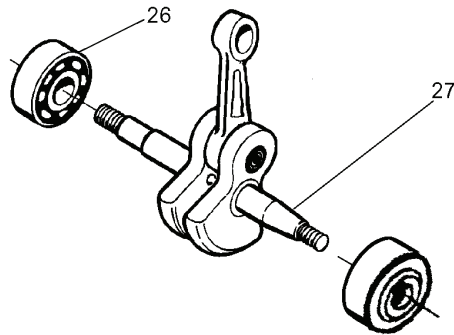

PARTS LIST NO. 530165406		Husqvarna® PARTS LIST	CHAIN SAW MODEL(s) 142 Export	
DATE 4/15/08	Replaces 530165406 - 9/05/07		Note: Illustration may differ from actual model due to design changes	PAGE NO. 3