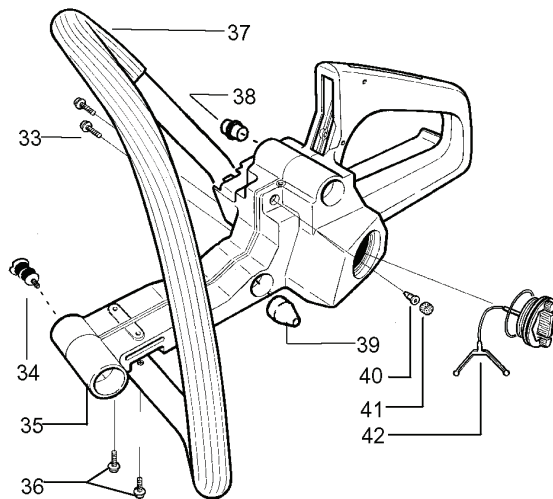

PARTS LIST NO. 530165406		Husqvarna® PARTS LIST	CHAIN SAW MODEL(s) 142 Export	
DATE 4/15/08	Replaces 530165406 - 9/05/07		Note: Illustration may differ from actual model due to design changes	PAGE NO. 5