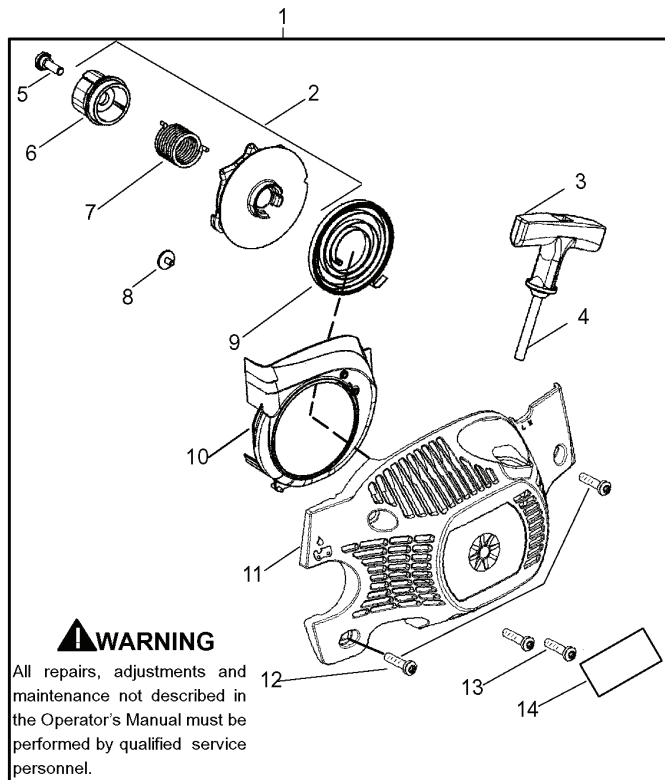

PARTS LIST NO. 530165406		Husqvarna® PARTS LIST	CHAIN SAW MODEL(s) 142 Export
DATE 4/15/08	Replaces 530165406 - 9/05/07		Note: Illustration may differ from actual model due to design changes

REF.	PART NO.	DESCRIPTION	REMARK	QTY.	KIT
1	530071968	STARTER DEVICE		1	
2	530071966	STARTER PULLEY		1	
3	530150318	HANDLE		1	
4	530069232	STARTER ROPE		1	
5	530021179	SCREW		1	
6	530059677	SLEEVE		1	
7	530021180	SPRING		1	
8	530016080	SCREW		1	
9	530042095	SPRING		1	
10	530059959	BAFFLE		1	
11	530059958	STARTER		1	
12	530015893	SCREW		1	
13	530015892	SCREW		1	
14	545005218	DECAL		1	

PARTS LIST NO. 530165406		Husqvarna® PARTS LIST	CHAIN SAW MODEL(s) 142 Export
DATE 4/15/08	Replaces 530165406 - 9/05/07		Note: Illustration may differ from actual model due to design changes

REF.	PART NO.	DESCRIPTION	REMARK	QTY.	KIT
24	530029869	THROTTLE ROD		1	
25	530029863	HUB CAP		1	
26	530029860	SCREW		1	
27	530029861	SPRING		1	
28	530069587	THROTTLE TRIGGER		1	
29	530069247	HOSE		1	
30	530014497	FILTER		1	
31	530016439	SCREW		1	
32	530014381	FELLING DOG		1	

PARTS LIST NO. 530165406		Husqvarna® PARTS LIST	CHAIN SAW MODEL(S) 142 Export
DATE 4/15/08	Replaces 530165406 - 9/05/07		Note: Illustration may differ from actual model due to design changes

REF.	PART NO.	DESCRIPTION	REMARK	QTY.	KIT
1	530029879	SCREW		1	
2	530071348	LEVER		1	
3	530015915	SCREW		1	
4	530054741	KNEE LINK		1	
5	530016237	SPRING		1	
6	530016384	SCREW		1	
7	530056531	SHAFT PIVOT		1	
8	530029881	SHAFT PIVOT		1	
9	530024419	E-CLIP		1	
10	530015911	SCREW		1	
11	530015913	PEN		1	
12	530029878	SPRING		1	
13	530015910	SPRING		1	
14	530052232	BRAKE BAND		1	
-	530054802	CHAIN BRAKE ASSY		1	
16	530053035	COVER		1	
17	530015911	SCREW		1	
18	530016110	SCREW		1	
19	530038593	RETAINER		1	
20	530015826	PEN		1	
-	530049483	CLUTCH COVER		1	
-	530031135	WRENCH		1	
-	530047839	DECAL		1	
-	545003026	LABEL		1	