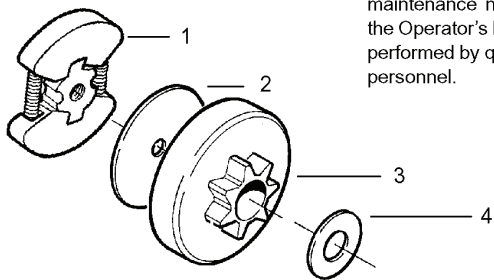

PARTS LIST NO. 530165406		Husqvarna® PARTS LIST	CHAIN SAW MODEL(s) 142 Export	
DATE 4/15/08	Replaces 530165406 - 9/05/07		Note: Illustration may differ from actual model due to design changes	PAGE NO. 4

⚠ WARNING

All repairs, adjustments and maintenance not described in the Operator's Manual must be performed by qualified service personnel.