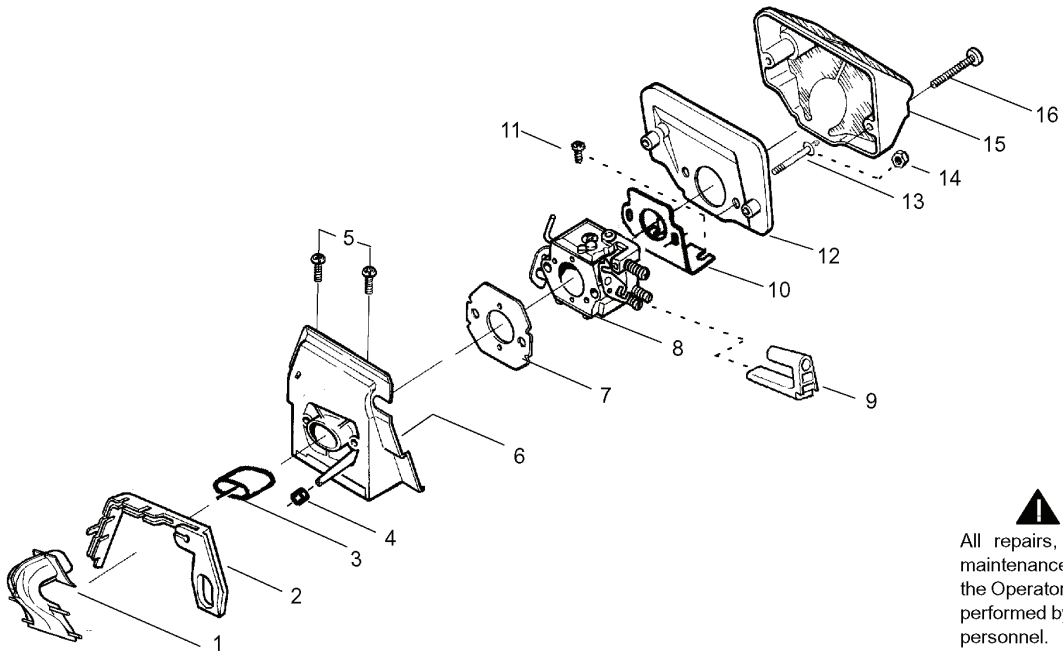

PARTS LIST NO. 530165406		Husqvarna® PARTS LIST	CHAIN SAW MODEL(S) 142 Export	
DATE 4/15/08	Replaces 530165406 - 9/05/07		Note: Illustration may differ from actual model due to design changes	PAGE NO. 3

▲ WARNING
All repairs, adjustments and maintenance not described in the Operator's Manual must be performed by qualified service personnel.