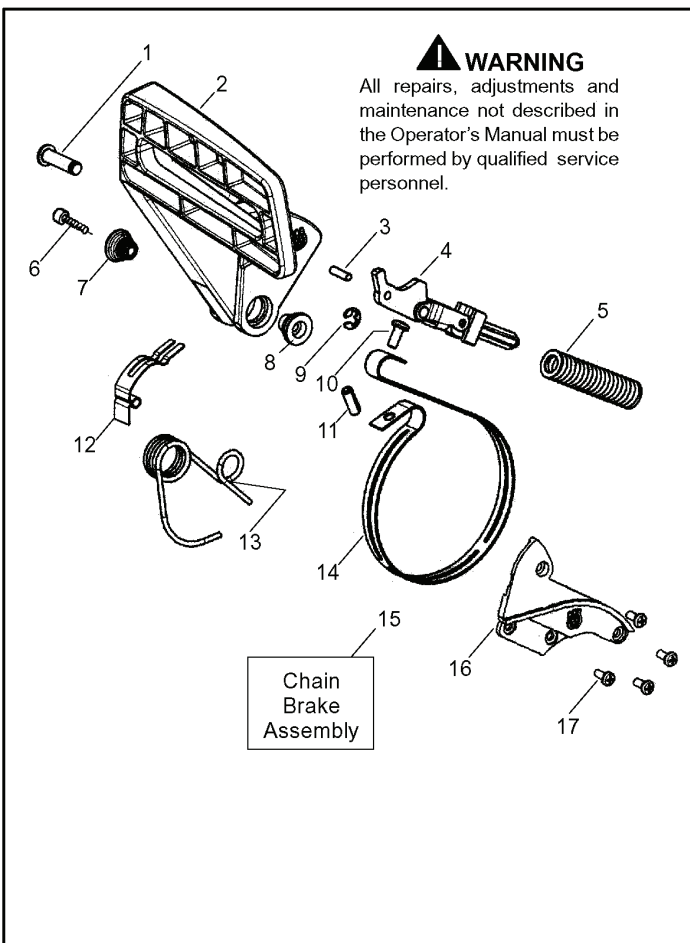

PARTS LIST NO. 530165406		Husqvarna® PARTS LIST	CHAIN SAW MODEL(s) 142 Export
DATE 4/15/08	Replaces 530165406 - 9/05/07		Note: Illustration may differ from actual model due to design changes

REF.	PART NO.	DESCRIPTION	REMARK	QTY.	KIT
1	530071968	STARTER DEVICE		1	
2	530071966	STARTER PULLEY		1	
3	530150318	HANDLE		1	
4	530069232	STARTER ROPE		1	
5	530021179	SCREW		1	
6	530059677	SLEEVE		1	
7	530021180	SPRING		1	
8	530016080	SCREW		1	
9	530042095	SPRING		1	
10	530059959	BAFFLE		1	
11	530059958	STARTER		1	
12	530015893	SCREW		1	
13	530015892	SCREW		1	
14	545005218	DECAL		1	

PARTS LIST NO. 530165406		Husqvarna® PARTS LIST	CHAIN SAW MODEL(s) 142 Export
DATE 4/15/08	Replaces 530165406 - 9/05/07		Note: Illustration may differ from actual model due to design changes

REF.	PART NO.	DESCRIPTION	REMARK	QTY.	KIT
24	530029869	THROTTLE ROD		1	
25	530029863	HUB CAP		1	
26	530029860	SCREW		1	
27	530029861	SPRING		1	
28	530069587	THROTTLE TRIGGER		1	
29	530069247	HOSE		1	
30	530014497	FILTER		1	
31	530016439	SCREW		1	
32	530014381	FELLING DOG		1	

PARTS LIST NO. 530165406		Husqvarna® PARTS LIST	CHAIN SAW MODEL(S) 142 Export
DATE 4/15/08	Replaces 530165406 - 9/05/07		Note: Illustration may differ from actual model due to design changes

REF.	PART NO.	DESCRIPTION	REMARK	QTY.	KIT
1	530029879	SCREW		1	
2	530071348	LEVER		1	
3	530015915	SCREW		1	
4	530054741	KNEE LINK		1	
5	530016237	SPRING		1	
6	530016384	SCREW		1	
7	530056531	SHAFT PIVOT		1	
8	530029881	SHAFT PIVOT		1	
9	530024419	E-CLIP		1	
10	530015911	SCREW		1	
11	530015913	PEN		1	
12	530029878	SPRING		1	
13	530015910	SPRING		1	
14	530052232	BRAKE BAND		1	
-	530054802	CHAIN BRAKE ASSY		1	
16	530053035	COVER		1	
17	530015911	SCREW		1	
18	530016110	SCREW		1	
19	530038593	RETAINER		1	
20	530015826	PEN		1	
-	530049483	CLUTCH COVER		1	
-	530031135	WRENCH		1	
-	530047839	DECAL		1	
-	545003026	LABEL		1	