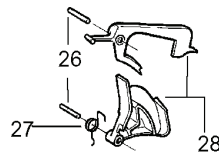

PARTS LIST NO. 530165406		Husqvarna® PARTS LIST	CHAIN SAW MODEL(s) 142 Export
DATE 4/15/08	Replaces 530165406 - 9/05/07		Note: Illustration may differ from actual model due to design changes

REF.	PART NO.	DESCRIPTION	REMARK	QTY.	KIT
1	530071968	STARTER DEVICE		1	
2	530071966	STARTER PULLEY		1	
3	530150318	HANDLE		1	
4	530069232	STARTER ROPE		1	
5	530021179	SCREW		1	
6	530059677	SLEEVE		1	
7	530021180	SPRING		1	
8	530016080	SCREW		1	
9	530042095	SPRING		1	
10	530059959	BAFFLE		1	
11	530059958	STARTER		1	
12	530015893	SCREW		1	
13	530015892	SCREW		1	
14	545005218	DECAL		1	

PARTS LIST NO. 530165406		Husqvarna® PARTS LIST	CHAIN SAW MODEL(s) 142 Export
DATE 4/15/08	Replaces 530165406 - 9/05/07		Note: Illustration may differ from actual model due to design changes

REF.	PART NO.	DESCRIPTION	REMARK	QTY.	KIT
24	530029869	THROTTLE ROD		1	
25	530029863	HUB CAP		1	
26	530029860	SCREW		1	
27	530029861	SPRING		1	
28	530069587	THROTTLE TRIGGER		1	
29	530069247	HOSE		1	
30	530014497	FILTER		1	
31	530016439	SCREW		1	
32	530014381	FELLING DOG		1	

PARTS LIST NO. 530165406		Husqvarna® PARTS LIST	CHAIN SAW MODEL(s) 142 Export
DATE 4/15/08	Replaces 530165406 - 9/05/07		Note: Illustration may differ from actual model due to design changes

REF.	PART NO.	DESCRIPTION	REMARK	QTY.	KIT
11	545033501	HOSE		1	
12	530015896	SCREW		1	
13	530015917	NUT		1	
14	530047855	PLATE		1	
15	530019228	SEALING		1	
16	530036043	SUPPORT		1	
17	530015877	BOLT		1	
18	530015878	SCREW		1	
19	530029850	CHAIN CATCHER		1	
20	530015893	SCREW		1	
21	530052428	COVER		1	
22	530015922	NUT		1	
23	530029830	GUIDE		1	
24	530029831	CHOKE CONTROL		1	
25	530071991	CRANKCASE		1	
26	530015922	NUT		1	
27	530016037	SCREW		1	
28	501765602	TANK CAP ASSY		1	