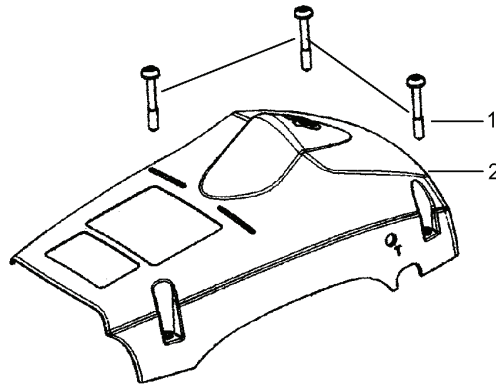

PARTS LIST NO. 530165406		Husqvarna® PARTS LIST	CHAIN SAW MODEL(s) 142 Export	
DATE 4/15/08	Replaces 530165406 - 9/05/07		Note: Illustration may differ from actual model due to design changes	PAGE NO. 2

⚠ WARNING

All repairs, adjustments and maintenance not described in the Operator's Manual must be performed by qualified service personnel.