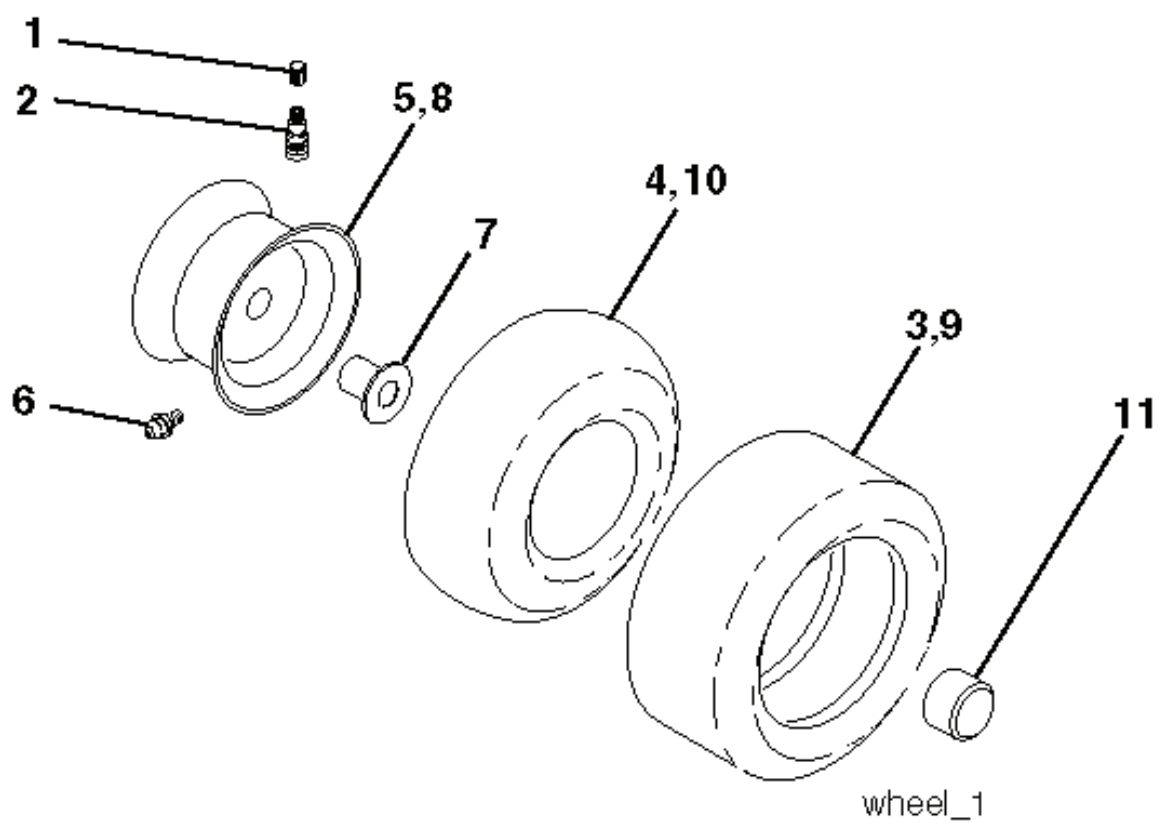

PTO SWITCH

POSITION	CIRCUIT
OFF	C + G, B + H
ON	C + F, B + E, A + D

RELAY

NON-REMOVABLE CONNECTIONS

REMOVABLE CONNECTIONS

seat\_It.knob\_7(CRD)

---

REF.	PART NO.	DESCRIPTION	REMARK	QTY.	KIT
1	532188715	SIEGE CONDUCTEUR		1	
2	532140551	BRACKET		1	
3	871110616	SCREW		1	
4	819131610	WASHER		1	
5	532145006	CLIP		1	
6	873800600	NUT		1	
7	532124181	SPRING		1	
8	817000616	SCREW		1	
9	819131614	WASHER		1	
10	532195530	BERCEAU DE SIEGE CONDUCTEUR		1	
11	532166369	WING NUT		1	
12	532174648	BRACKET		1	
13	532121248	BUSHING		1	
14	872050412	BOLT		1	
15	532121249	SPACER		1	
16	532123740	SPRING		1	
17	532123976	LOCKNUT		1	
21	532171852	BOLT		1	
22	873800500	LOCK NUT		1	
24	819171912	WASHER		1	
25	532127018	BOLT		1	

---

REF.	PART NO.	DESCRIPTION	REMARK	QTY.	KIT
1	532059192	CAP VALVE		1	
2	532065139	NIPPLE		1	
3	532106222	TIRE	Front 15 x 6.0 - 6	1	
4	532059904	HOSE	(Service Item Only)	1	
5	532138336	RIM	Front 6"	1	
6	532124957	FITTING	(Front Wheel Only)	1	
7	532124959	BEARING	(Front Wheel Only)	1	
8	532138337	RIM SPROCKET	Rear 8"	1	
9	532122082	TIRE	Rear 20 x 10-8	1	
10	532124926	HOSE	(Service Item Only)	1	
11	532175039	HUB CAP		1	
--	532144334	SEALING FOAM		1	