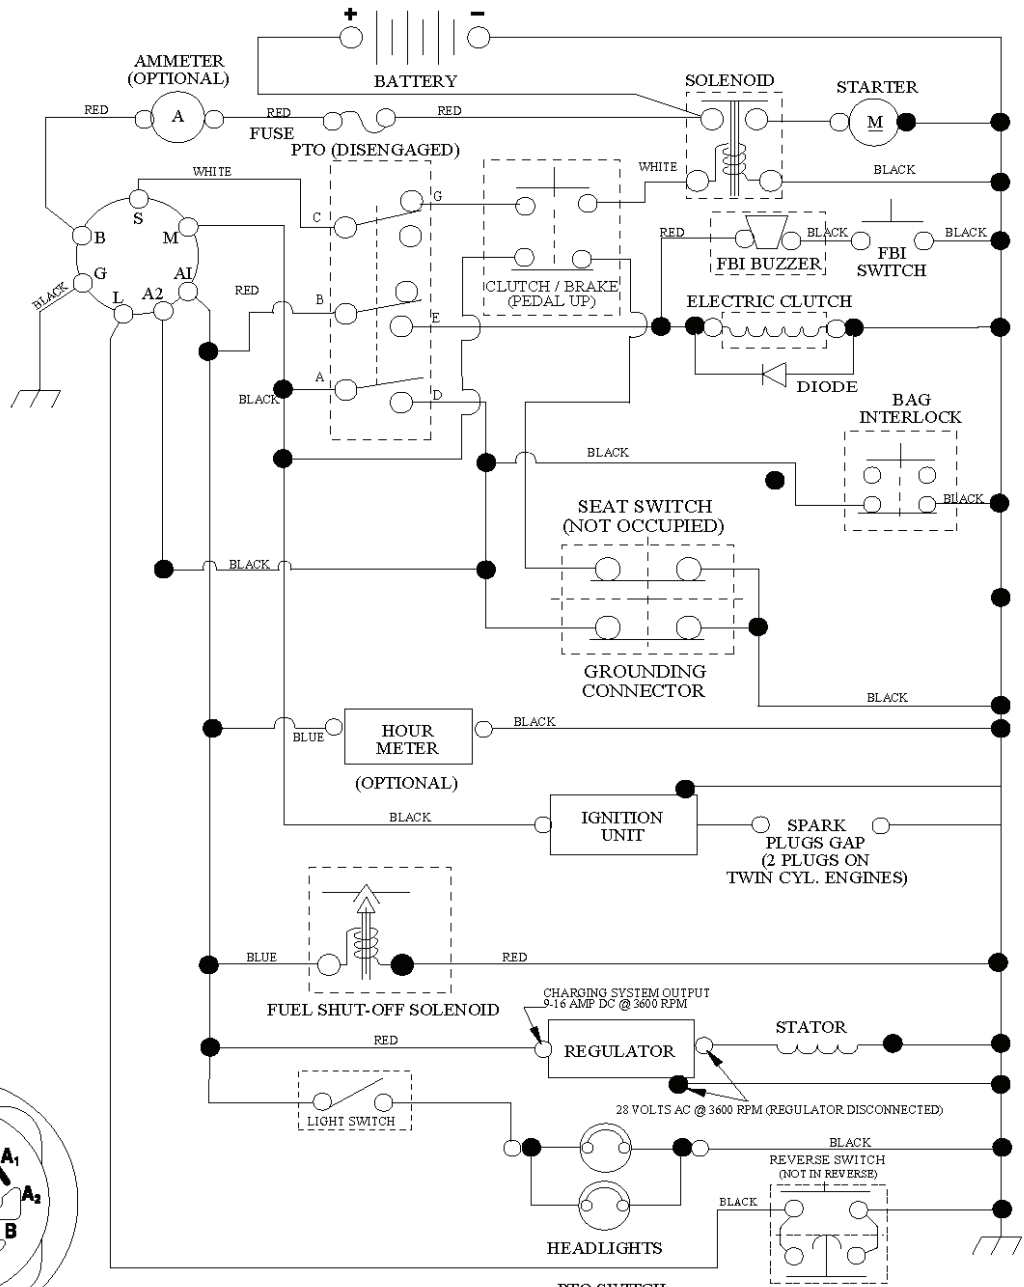

IGNITION SWITCH

POSITION	CIRCUIT	"MAKE"
OFF	M+G+A1	
RUN/OVERRIDE	B+A1	
RUN	B+A1	L+A2
START	B + S + A1	

03048

WIRING INSULATED CLIPS
NOTE: IF WIRING INSULATED CLIPS WERE REMOVED FOR SERVICING OF UNIT, THEY SHOULD BE RE-INSTALLED TO PROPERLY SECURE YOUR WIRING.

PTO SWITCH

POSITION	CIRCUIT
OFF	C + G, B + H
ON	C + F, B + E, A + D

NON-REMOVABLE CONNECTIONS

REMOVABLE CONNECTIONS