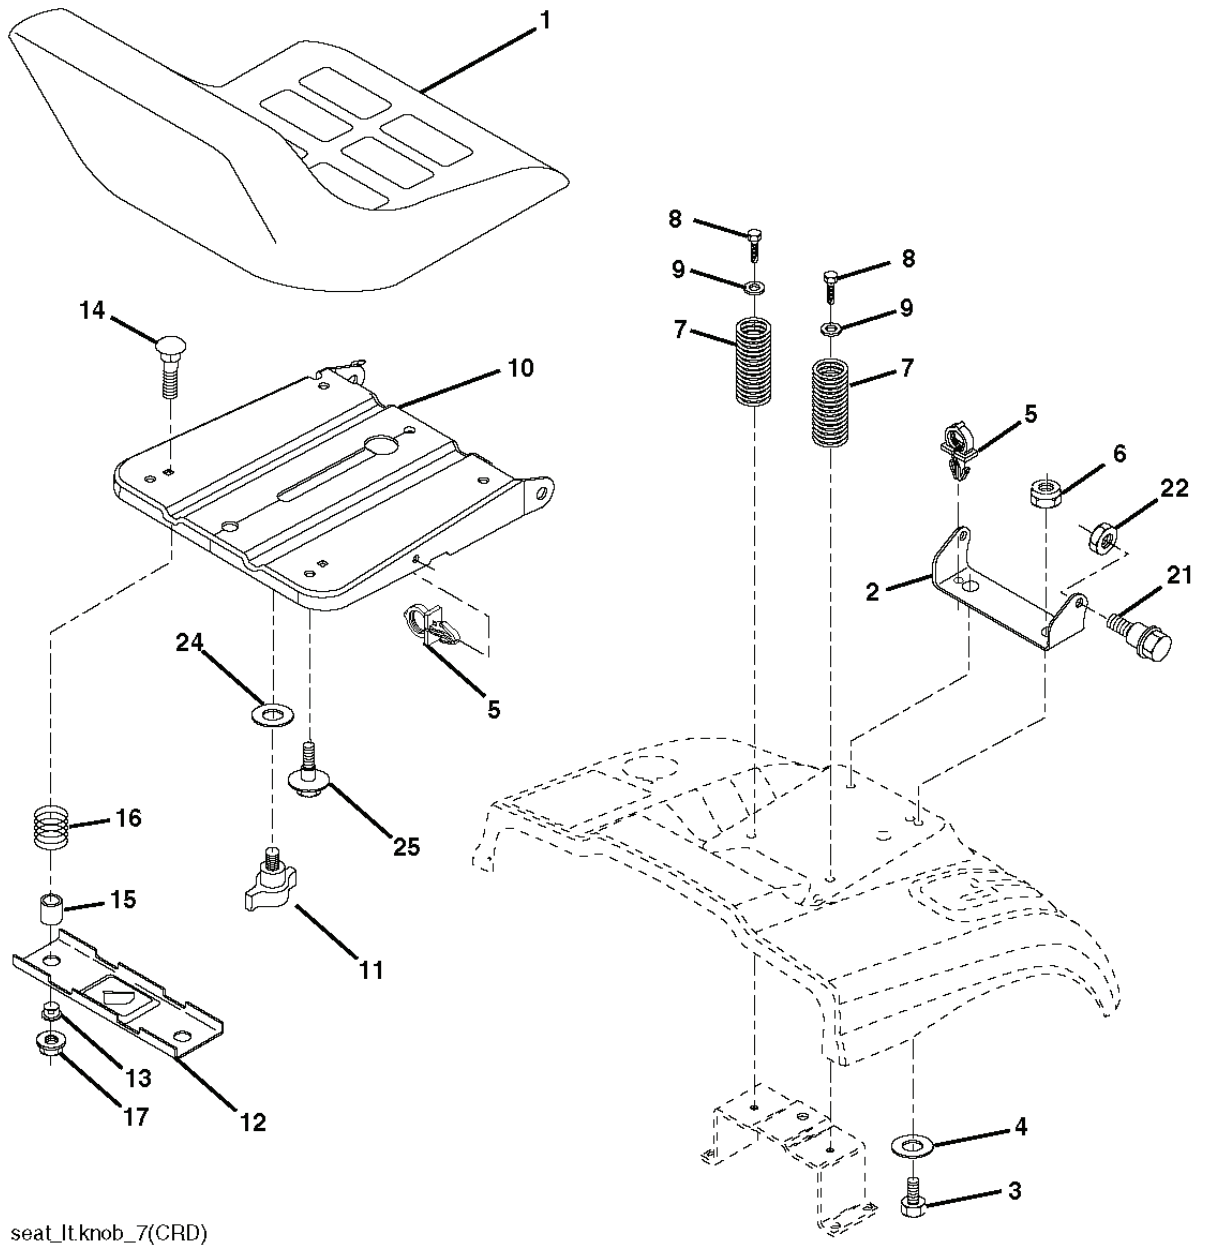

IGNITION SWITCH

POSITION	CIRCUIT	"MAKE"
OFF	M+G+A1	
RUN/OVERRIDE	B+A1	
RUN	B+A1	L+A2
START	B + S + A1	

03048

WIRING INSULATED CLIPS  
 NOTE: IF WIRING INSULATED CLIPS WERE REMOVED FOR SERVICING OF UNIT, THEY SHOULD BE RE-INSTALLED TO PROPERLY SECURE YOUR WIRING.

PTO SWITCH

POSITION	CIRCUIT
OFF	C + G, B + H
ON	C + F, B + E, A + D

RELAY

NON-REMOVABLE CONNECTIONS

REMOVABLE CONNECTIONS

seat\_It.knob\_7(CRD)

---

REF.	PART NO.	DESCRIPTION	REMARK	QTY.	KIT
1	532188715	SIEGE CONDUCTEUR		1	
2	532140551	BRACKET		1	
3	871110616	SCREW		1	
4	819131610	WASHER		1	
5	532145006	CLIP		1	
6	873800600	NUT		1	
7	532124181	SPRING		1	
8	817000616	SCREW		1	
9	819131614	WASHER		1	
10	532195530	BERCEAU DE SIEGE CONDUCTEUR		1	
11	532166369	WING NUT		1	
12	532174648	BRACKET		1	
13	532121248	BUSHING		1	
14	872050412	BOLT		1	
15	532121249	SPACER		1	
16	532123740	SPRING		1	
17	532123976	LOCKNUT		1	
21	532171852	BOLT		1	
22	873800500	LOCK NUT		1	
24	819171912	WASHER		1	
25	532127018	BOLT		1	