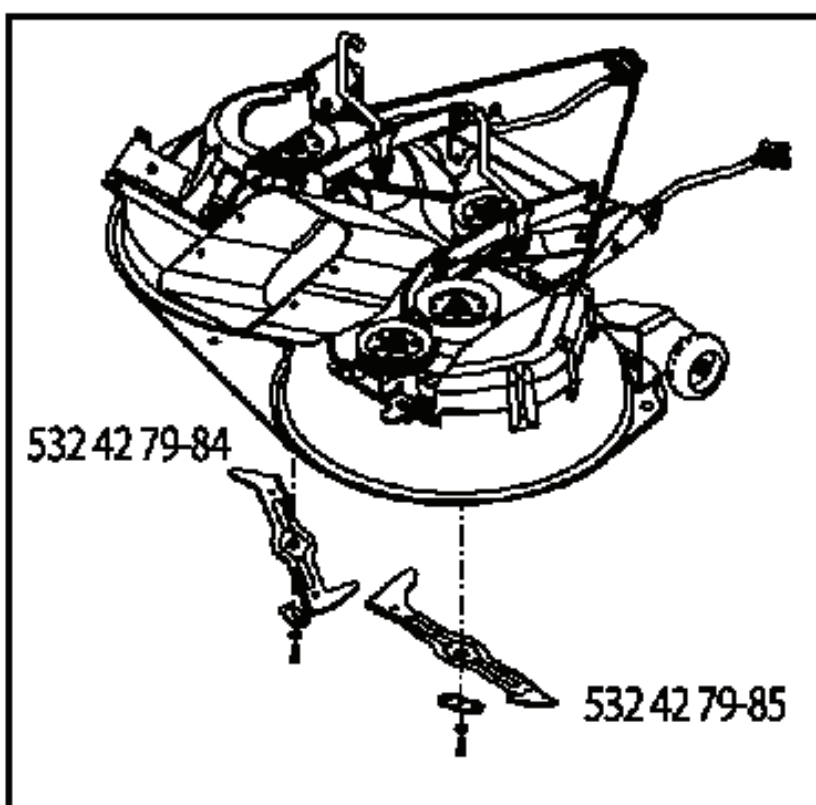

REF.	PART NO.	DESCRIPTION	REMARK	QTY.	KIT
1	532412165	CABLE		1	
2	532416358	SCREW		1	
3	000000000	W/O DESCRIPTION	Engine Kawasaki FH430V-AS11	1	
4	532149723	MUFFLER		1	
5	532181444	TUBE		1	
6	532181442	TUBE		1	
8	532171877	BOLT		1	
10	532146629	HEAT SHIELD		1	
13	532178084	GASKET, ENGINE		1	
14	532148456	TUBE		1	
23	532169837	HEAT SHIELD		1	
25	532191596	COMMA*RPLPAR 532187767428		1	
29	532137180	SPARK ARRESTER KIT		1	
31	532407545	FUEL TANK		1	
32	532425162	LID		1	
33	532123487	HOSE CLAMP		1	
37	532137040	HOSE		1	
44	817670412	SCREW		1	
45	817000612	SCREW		1	
46	819091416	WASHER		1	
81	873510400	NUT		1	
91	532187495	BUSHING		1	
105	817120616	SCREW		1	
116	532184362	NUT		1