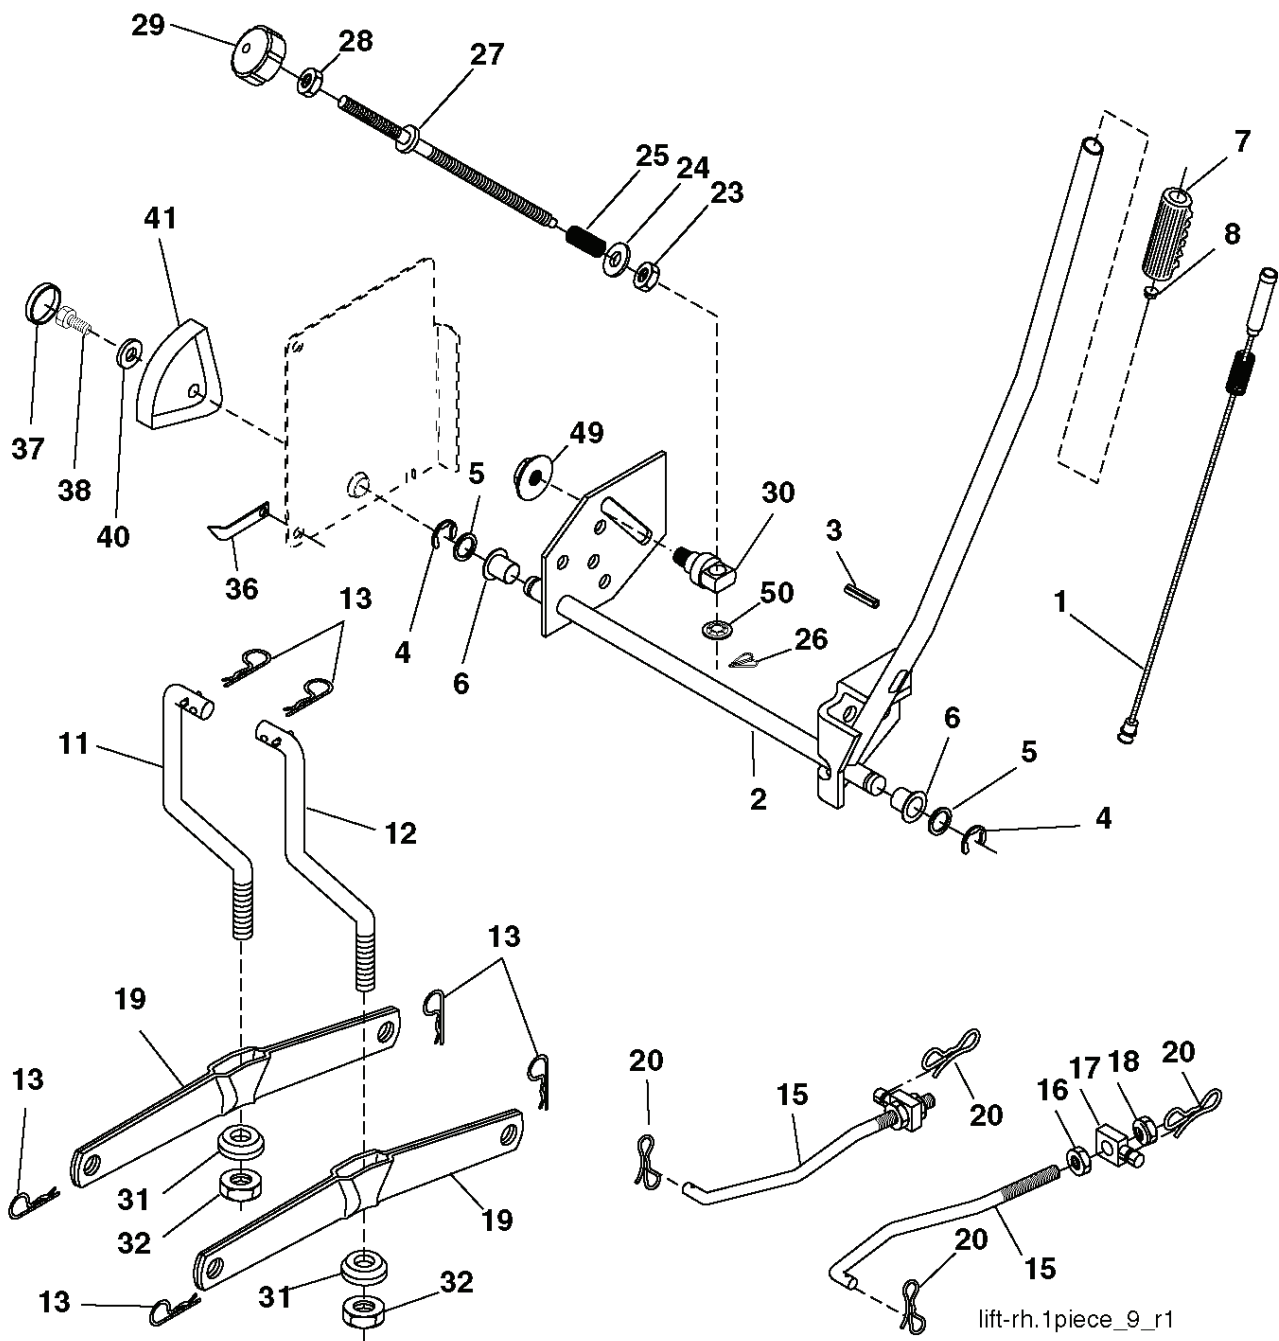

REF.	PART NO.	DESCRIPTION	REMARK	QTY.	KIT
1	532429121	CUTTING DECK		1	
3	532431864	BRACKET		1	
5	532124670	RETAINER RING		1	
6	532165557	ROD		1	
8	532181712	BOLT		1	
9	810030600	WASHER		1	
10	532140296	WASHER		1	
11	532427984	RIDE ON BLADE		1	
13	532137645	SHAFT		1	
14	532128774	BEARING HOUSING		1	
15	532110485	BEARING		1	
16	532427985	BLADE		1	
17	872140610	BOLT		1	
19	532132827	SPEC. BOLT		1	
20	532181713	BOLT		1	
22	532431169	BRACKET		1	
27	532427981	BRACKET		1	
30	532173984	SCREW		1	
31	532187690	WASHER		1	
32	532153532	PULLEY		1	
33	532400234	NUT		1	
36	532146763	PULLEY		1	
40	873680600	NUT		1	
41	873900600	NUT		1	
44	532434946	COVER		1	
45	532441479	COVER		1	
46	532137729	SCREW		1	
55	532199498	ARM		1	
56	532165723	SPACER		1	
61	532199486	SPRING		1	
68	532429532	BELT		1	
69	532165482	SHAFT		1	
84	532156085	BELT GUIDE		1	
116	532193406	BOLT		1	
117	532174873	WHEEL		1	
119	819132012	WASHER		1	
124	872110612	BOLT		1	
131	532165661	PIPE		1	
260	817670608	SCREW		1	
298	817490628	SCREW		1	
299	532415598	HOSE COUPLING		1	
--	532181857	BEARING HOUSING	Mandrel Assembly (Includes housing, shaft assembly, and bearing only - pulley/nut/washer and blade bolt/washers not included).	1	
--	532181858	BEARING HOUSING		1	
--	532433484	CUTTING DECK	(Std. Deck - Order separately gauge wheel components key nos. 116 - 119).	1	