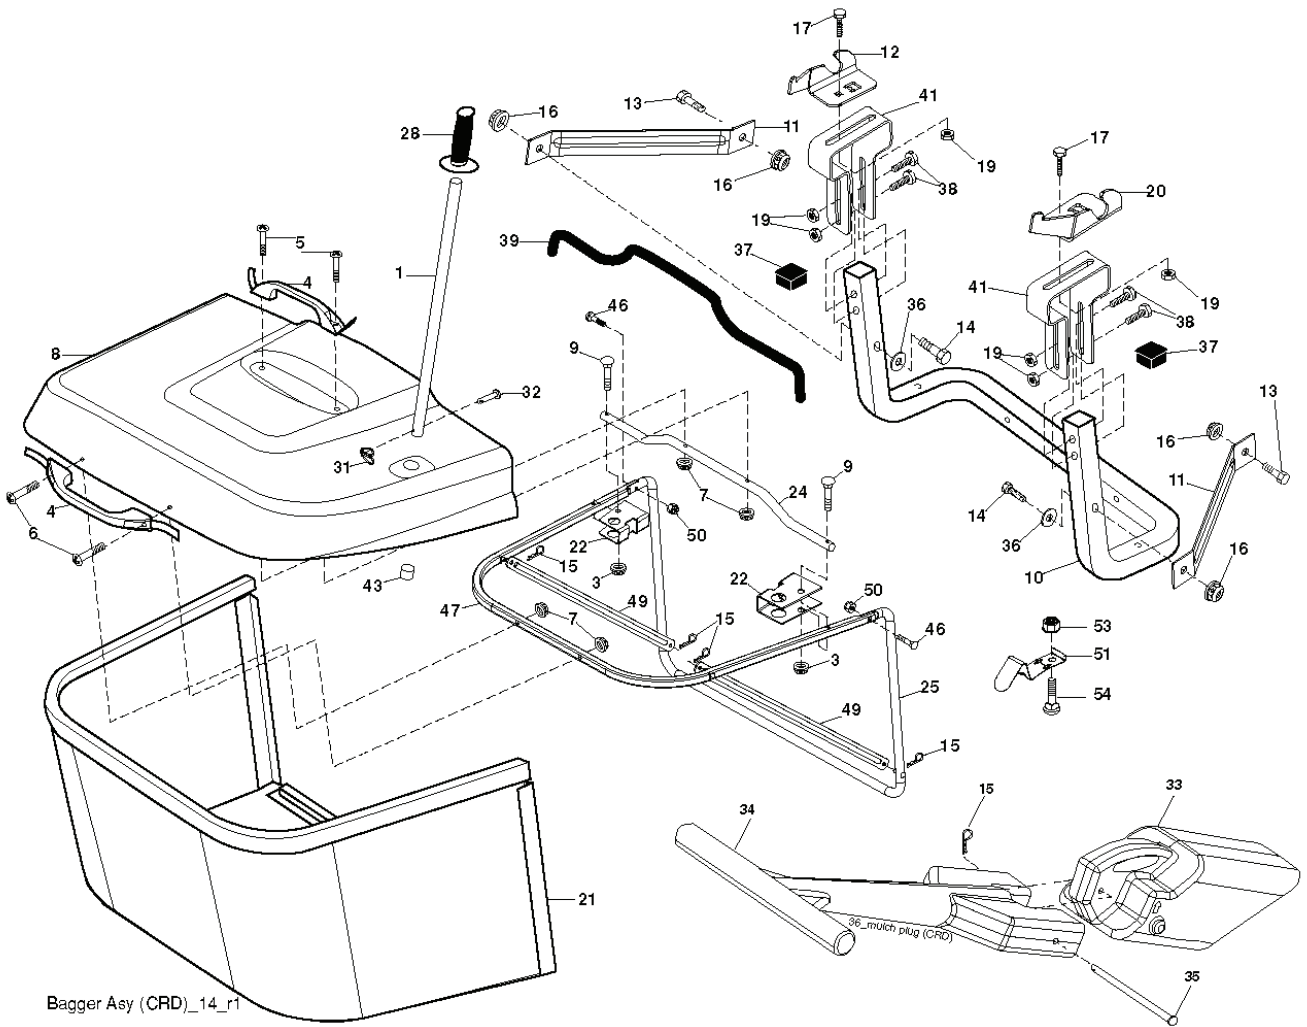

Bagger Asy (CRD)_14_r1

REF.	PART NO.	DESCRIPTION	REMARK	QTY.	KIT
1	532428610	TUBE		1	
3	532123976	LOCKNUT		1	
4	532169916	HANDLE		1	
5	874981024	SCREW		1	
6	874981032	SCREW		1	
7	873401000	NUT		1	
8	532181095	COVER		1	
9	872140418	BOLT		1	
10	532181282	TUBE		1	
11	532165719	ROD		1	
12	532188848	BRACKET		1	
13	874760612	BOLT		1	
14	874520636	BOLT		1	
15	532124670	RETAINER RING		1	
16	873900600	NUT		1	
17	872140506	BOLT		1	
19	873900500	NUT		1	
20	532188847	BRACKET		1	
21	532406180	COLLECTION BAG		1	
22	532165781	CLAMP		1	
24	532165783	FRAME		1	
25	532193705	PIPE		1	
28	532165787	HANDLE		1	
31	532169484	PIN		1	
32	532126875	RIVET		1	
33	532428683	MULCH PLUG		1	
34	532165570	HANDLE		1	
35	532165572	PIN RETAINING SCREW		1	
36	819132012	WASHER		1	
37	532175401	PLUG		1	
38	872010520	BOLT		1	
39	532416257	SEALING		1	
41	532169683	BRACKET		1	
43	532174083	PLUG		1	
46	872110510	BOLT		1	
47	532193704	PIPE		1	
49	532193305	ROD		1	
50	873800500	LOCK NUT		1	
51	532199903	LATCH		1	
53	873510400	NUT		1	
54	872140406	BOLT		1