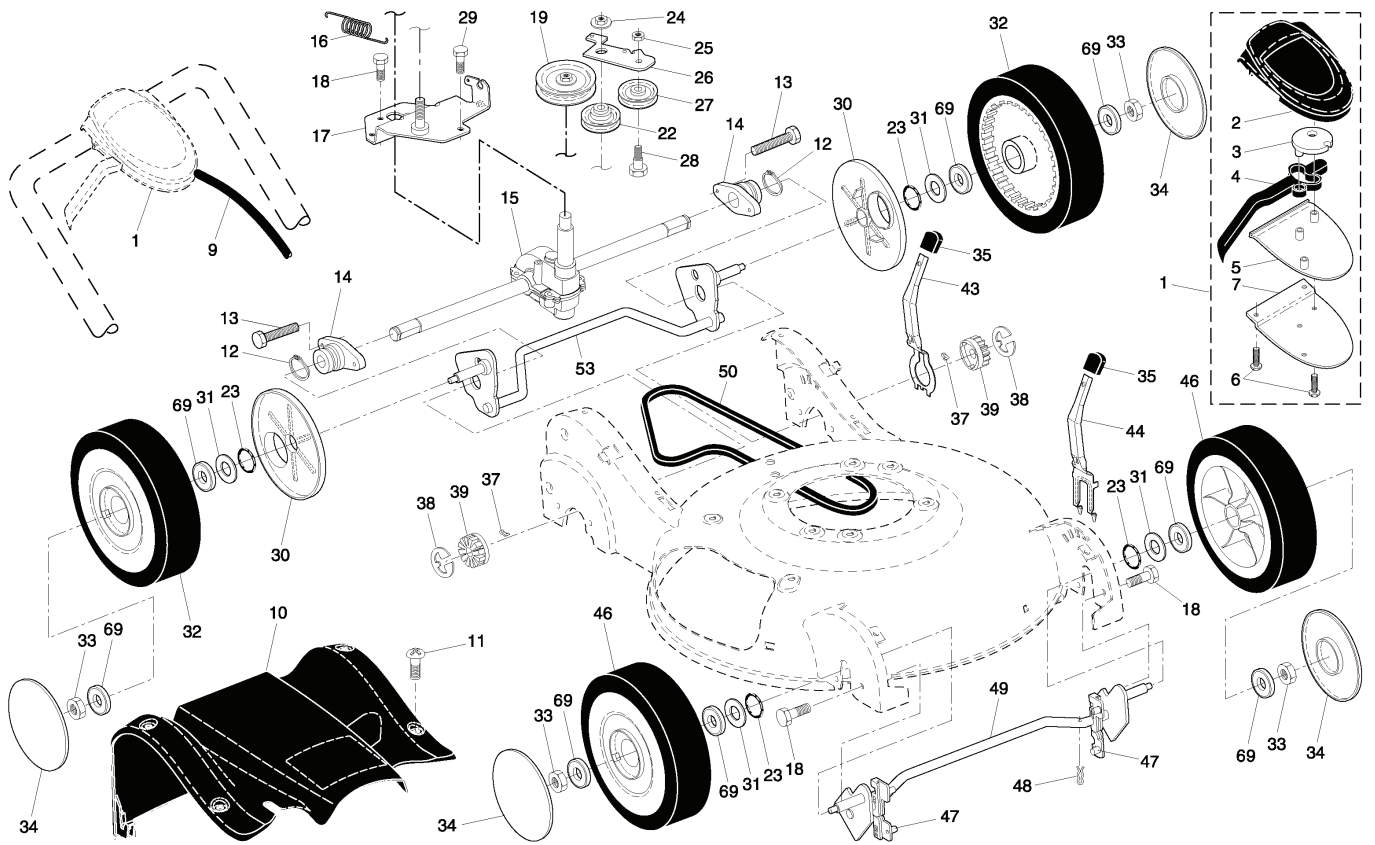

ROTARY LAWN MOWER - - MODEL NUMBER **R 152SVH** (96141013303) PRODUCT NUMBER 961 41 01-33

REF.	PART NO.	DESCRIPTION	REMARK	QTY.	KIT
2	532411673	COVER		1	
3	532187353	DISC		1	
4	532190037	ARM		1	
5	532411664	COVER		1	
6	532181698	SCREW		1	
7	532400723	BRACKET		1	
9	532197011	CABLE		1	
11	532194188	SCREW		1	
12	812000012	RETAINER RING		1	
13	532194186	SCREW		1	
14	532408027	BEARING		1	
15	532419211	GEARBOX		1	
16	532406558	SPRING		1	
17	532408005	BELT		1	
18	532163409	SCREW		1	
19	532194018	PULLEY		1	
22	532193791	PULLEY		1	
23	532197480	O-RING		1	
24	532409149	NUT		1	
25	873930500	NUT		1	
26	532416736	ARM		1	
27	532166043	PULLEY		1	
28	532160829	BOLT		1	
29	817060410	SCREW		1	
30	532183457	SHIELD		1	
31	532088348	WASHER		1	
32	532192622	WHEEL		1	
33	532409148	NUT		1	
34	532183442	RADKAPPE		1	
37	532404845	PAWL DRIVE		1	
38	812000058	E-CLIP		1	
39	532403849	PINION		1	
43	532190520	LEVER		1	
44	532190518	LEVER		1	
46	532192232	WHEEL		1	
47	532183438	BUSHING		1	
48	532169675	PIN		1	
49	532196469	SHAFT		1	
50	532408031	BELT		1	
53	532416740	REAR AXLE		1	
69	532751068	BEARING		1