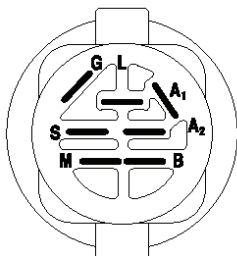

---

REF.	PART NO.	DESCRIPTION	REMARK	QTY.	KIT
698413	698413	LUFTFILTEREINSATZ		0	
697292	697292	LUFTFILTERELEMENT		0	
QC12YC	531029776	SPARK PLUG		0	
394358	582288363	FUEL FILTER		0	
532125907	532125907	BELT		0	
532126520	532126520	BELT		0	
532419273	532419273	RIDE ON BLADE		0	

lift-tex\_11\_r2

\*Key 91 may be substituted for Key 101

---

REF.	PART NO.	DESCRIPTION	REMARK	QTY.	KIT
2	532422027	SHAFT		1	
3	532195231	LEVER		1	
7	532411555	GRIP		1	
10	532196314	SPRING		1	
87	532194209	SPRING		1	
88	532410710	SPRING		1	
89	819191912	WASHER		1	
90	532194208	PIN		1	
91	532195181	LINK		1	
97	817000612	SCREW		1	
98	532195264	LINK		1	
100	873930600	NUT		1	
101	532407003	LINK		1	

PTO SWITCH  
(MATING SIDE)

IGNITION SWITCH

POSITION	CIRCUIT	"MAKE"
OFF	M+G+A1	
RUN/OVERRIDE	B+A1	
RUN	B+A1	L+A2
START	B + S + A1	

CHASSIS HARNESS  
CONNECTOR  
(MATING SIDE)

DASH HARNESS  
CONNECTOR

WIRING INSULATED CLIPS  
NOTE: IF WIRING INSULATED CLIPS WERE REMOVED FOR SERVICING OF UNIT, THEY SHOULD BE RE-INSTALLED TO PROPERLY SECURE YOUR WIRING.

wheel\_art\_1-tex

---

REF.	PART NO.	DESCRIPTION	REMARK	QTY.	KIT
1	532059192	CAP VALVE		1	
2	532065139	NIPPLE		1	
3	532425261	RIM	Front 6"	1	
4	532421652	TUBE	(Service Item Only)	1	
5	532123410	TIRE	Front 13" x 5.0"-6"	1	
6	532124957	FITTING	(Front Wheel Only)	1	
7	532124959	BEARING	(Front Wheel Only)	1	
8	532175039	HUB CAP		1	
9	532106230	TIRE	Rear 16" x 6.5"-8"	1	
10	532124926	HOSE	(Service Item Only)	1	
11	532425262	RIM	Rear 8"	1	
--	532144334	SEALING FOAM		1	