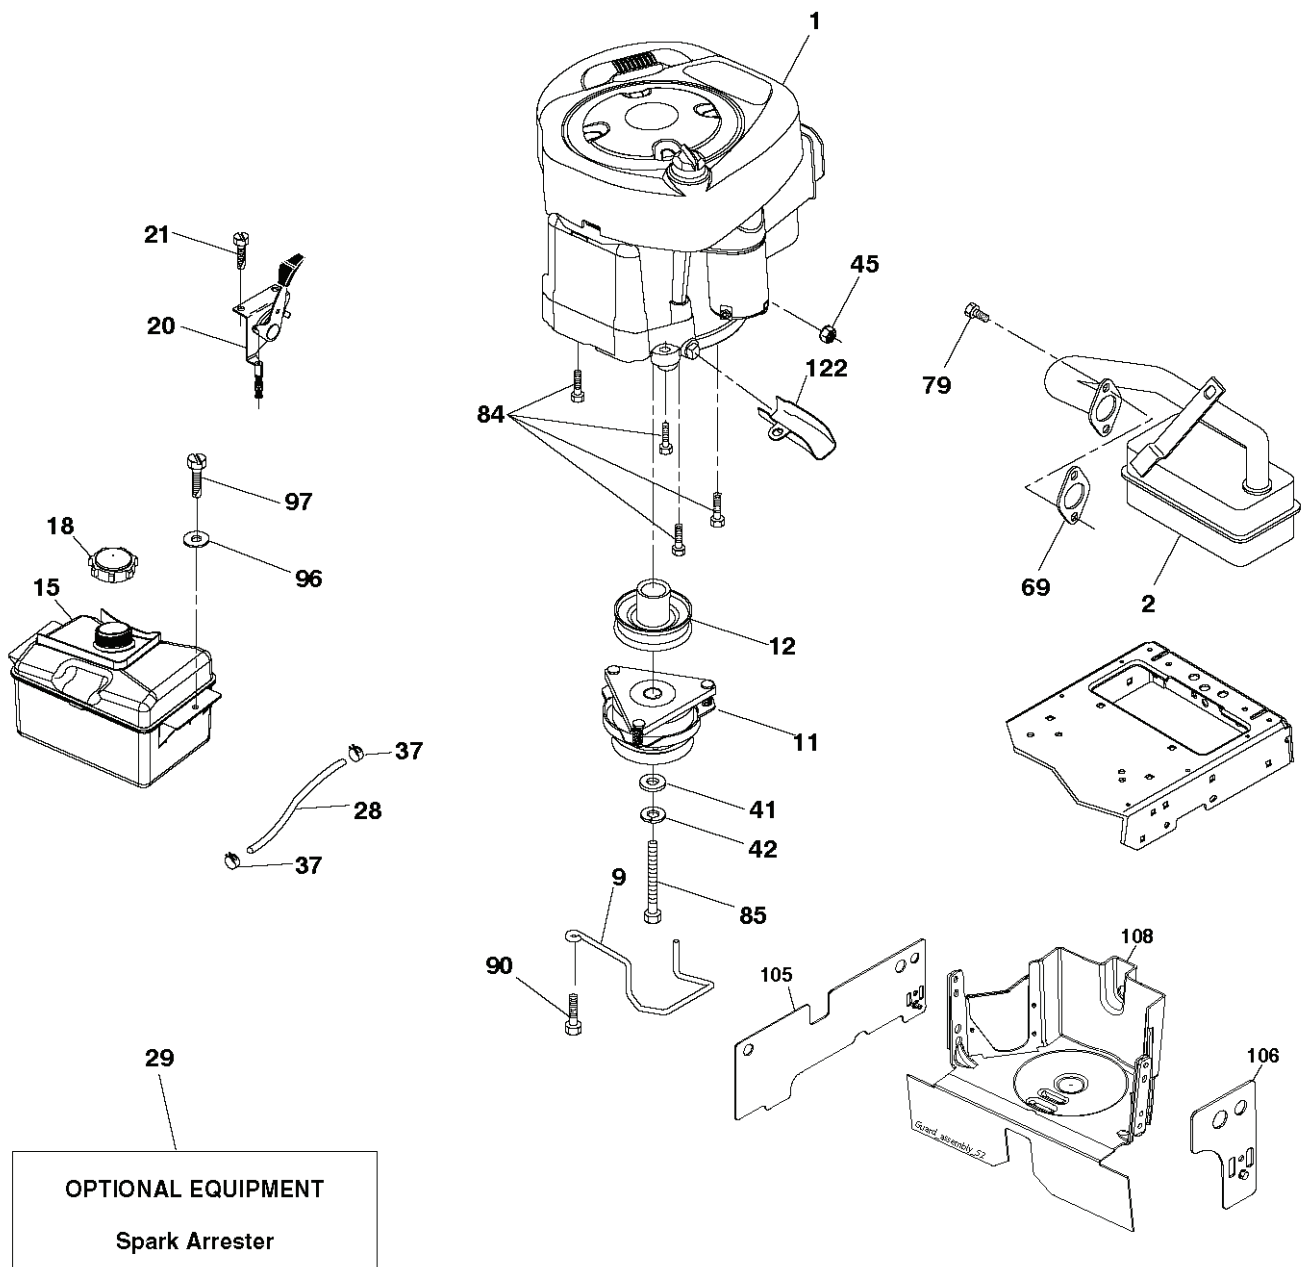

T10S

With 12V Outlet Option

With Service Minder Option

REF.	PART NO.	DESCRIPTION	REMARK	QTY.	KIT
1	532144924	BATTERY		1	
2	874760412	BOLT		1	
8	532193228	BOX		1	
16	532176138	MICRO SWITCH		1	
21	532400252	HARNESS		1	
22	532004152	BULB		1	
25	532412894	CABLE.STARTER.GGA.BL/R*SUBS/2*		1	
26	532175158	FUSE		1	
27	873510400	NUT		1	
28	532198885	CABLE		1	
29	532401545	SWITCH		1	
30	532193350	IGNITION MODULE		1	
33	532411935	KEY		1	
34	532110712	SWITCH		1	
40	532401104	CABLE ASSY		1	
41	817720408	SCREW		1	
42	532131563	COVER		1	
43	532192507	SOLENOID		1	
46	532401763	DISPLAY		1	
50	532174651	SWITCH		1	
55	817060512	SCREW		1	
71	532400449	CABLE		1	
79	532175242	HOLDER		1	
90	532400725	COVER		1	
141	532416977	KIT		1	