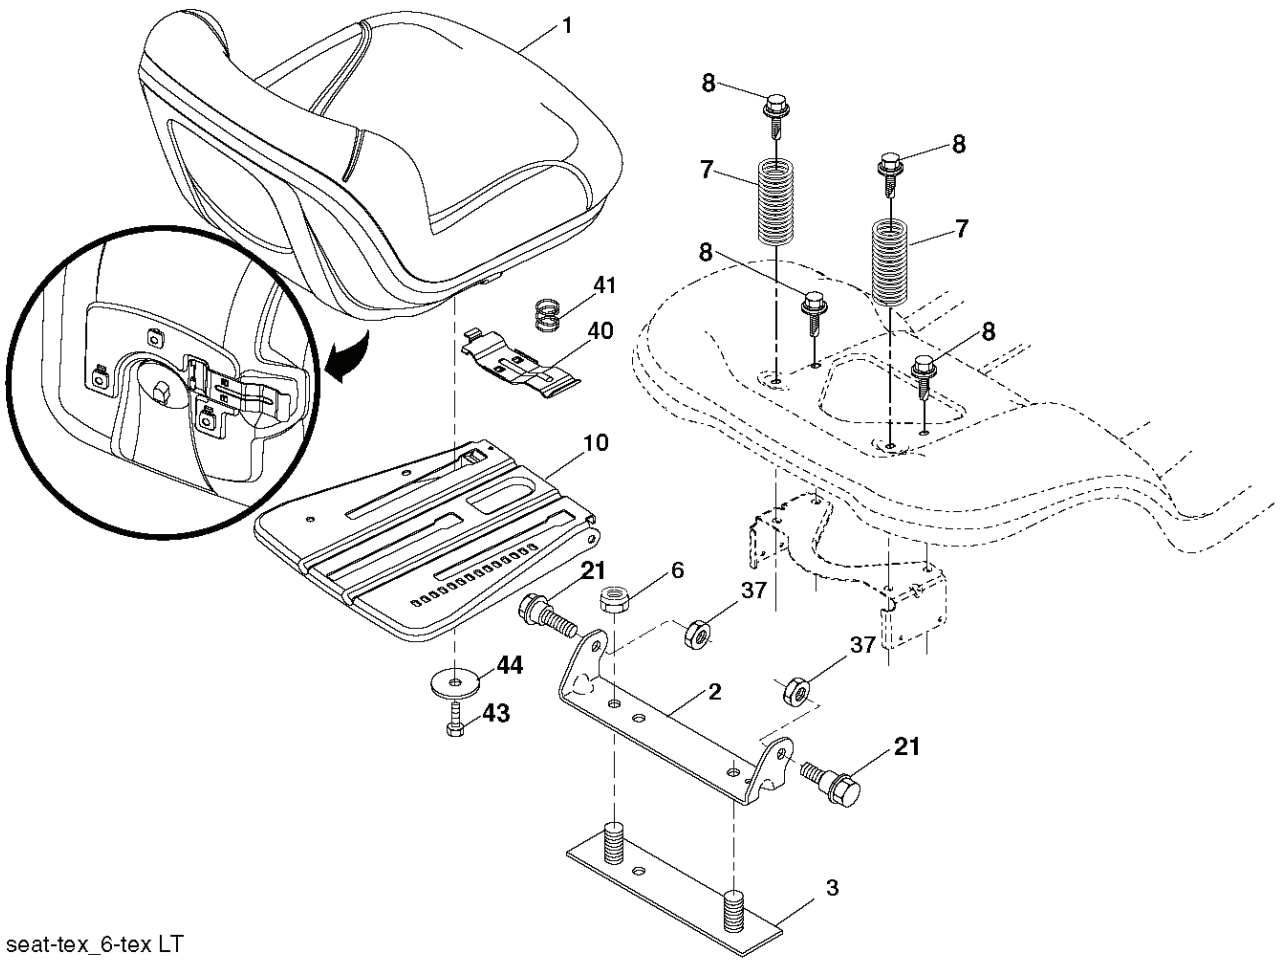

PTO SWITCH  
(MATING SIDE)

IGNITION SWITCH

POSITION	CIRCUIT	"MAKE"
OFF	M+G+A1	
RUN/OVERRIDE	B+A1	
RUN	B+A1	L+A2
START	B + S + A1	

CHASSIS HARNESS  
CONNECTOR  
(MATING SIDE)

DASH HARNESS  
CONNECTOR

WIRING INSULATED CLIPS  
NOTE: IF WIRING INSULATED CLIPS WERE REMOVED FOR SERVICING OF UNIT, THEY SHOULD BE RE-INSTALLED TO PROPERLY SECURE YOUR WIRING.

●  
NON-REMOVABLE  
CONNECTIONS

○  
REMOVABLE  
CONNECTIONS

seat-tex\_6-tex LT

---

REF.	PART NO.	DESCRIPTION	REMARK	QTY.	KIT
1	532424067	SEAT		1	
2	532180166	BRACKET		1	
3	532140675	STRAP		1	
6	873800600	NUT		1	
7	532124181	SPRING		1	
8	532171877	BOLT		1	
10	532196977	PLATE		1	
21	532171852	BOLT		1	
37	873800500	LOCK NUT		1	
40	532197661	HANDLE		1	
41	532198200	SPRING		1	
43	874760612	BOLT		1	
44	819133812	WASHER		1	