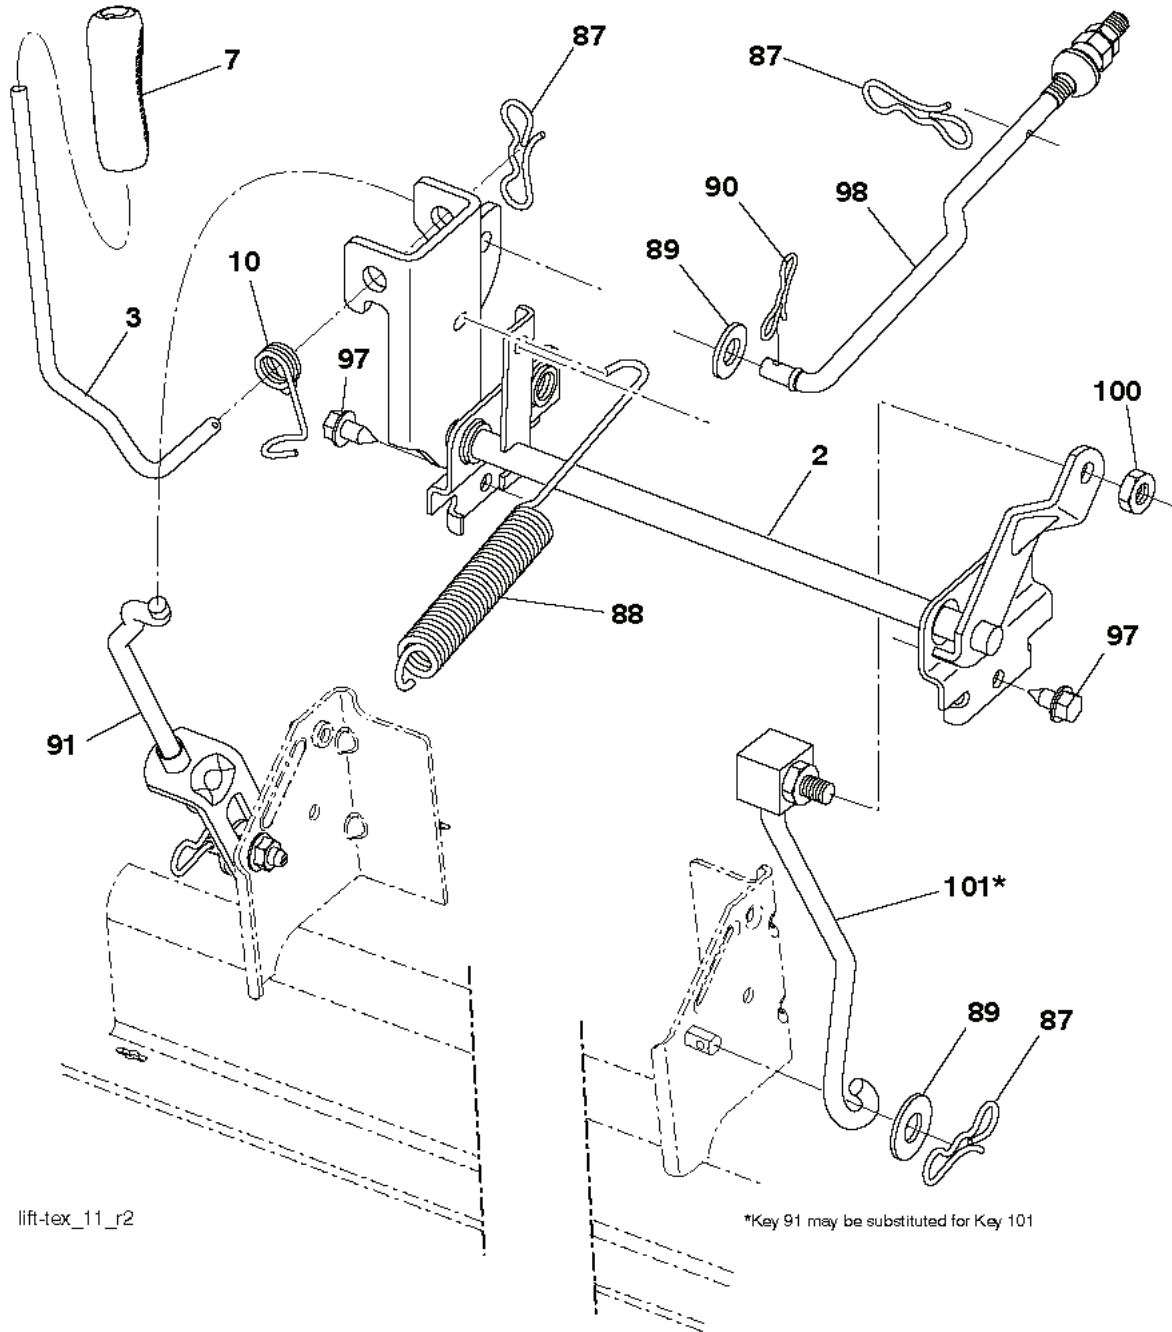

lift-tex_11_r2

*Key 91 may be substituted for Key 101

REF.	PART NO.	DESCRIPTION	REMARK	QTY.	KIT
2	532422027	SHAFT		1	
3	532195231	LEVER		1	
7	532411555	GRIP		1	
10	532196314	SPRING		1	
87	532194209	SPRING		1	
88	532410710	SPRING		1	
89	819191912	WASHER		1	
90	532194208	PIN		1	
91	532195181	LINK		1	
97	817000612	SCREW		1	
98	532195264	LINK		1	
100	873930600	NUT		1	
101	532407003	LINK		1