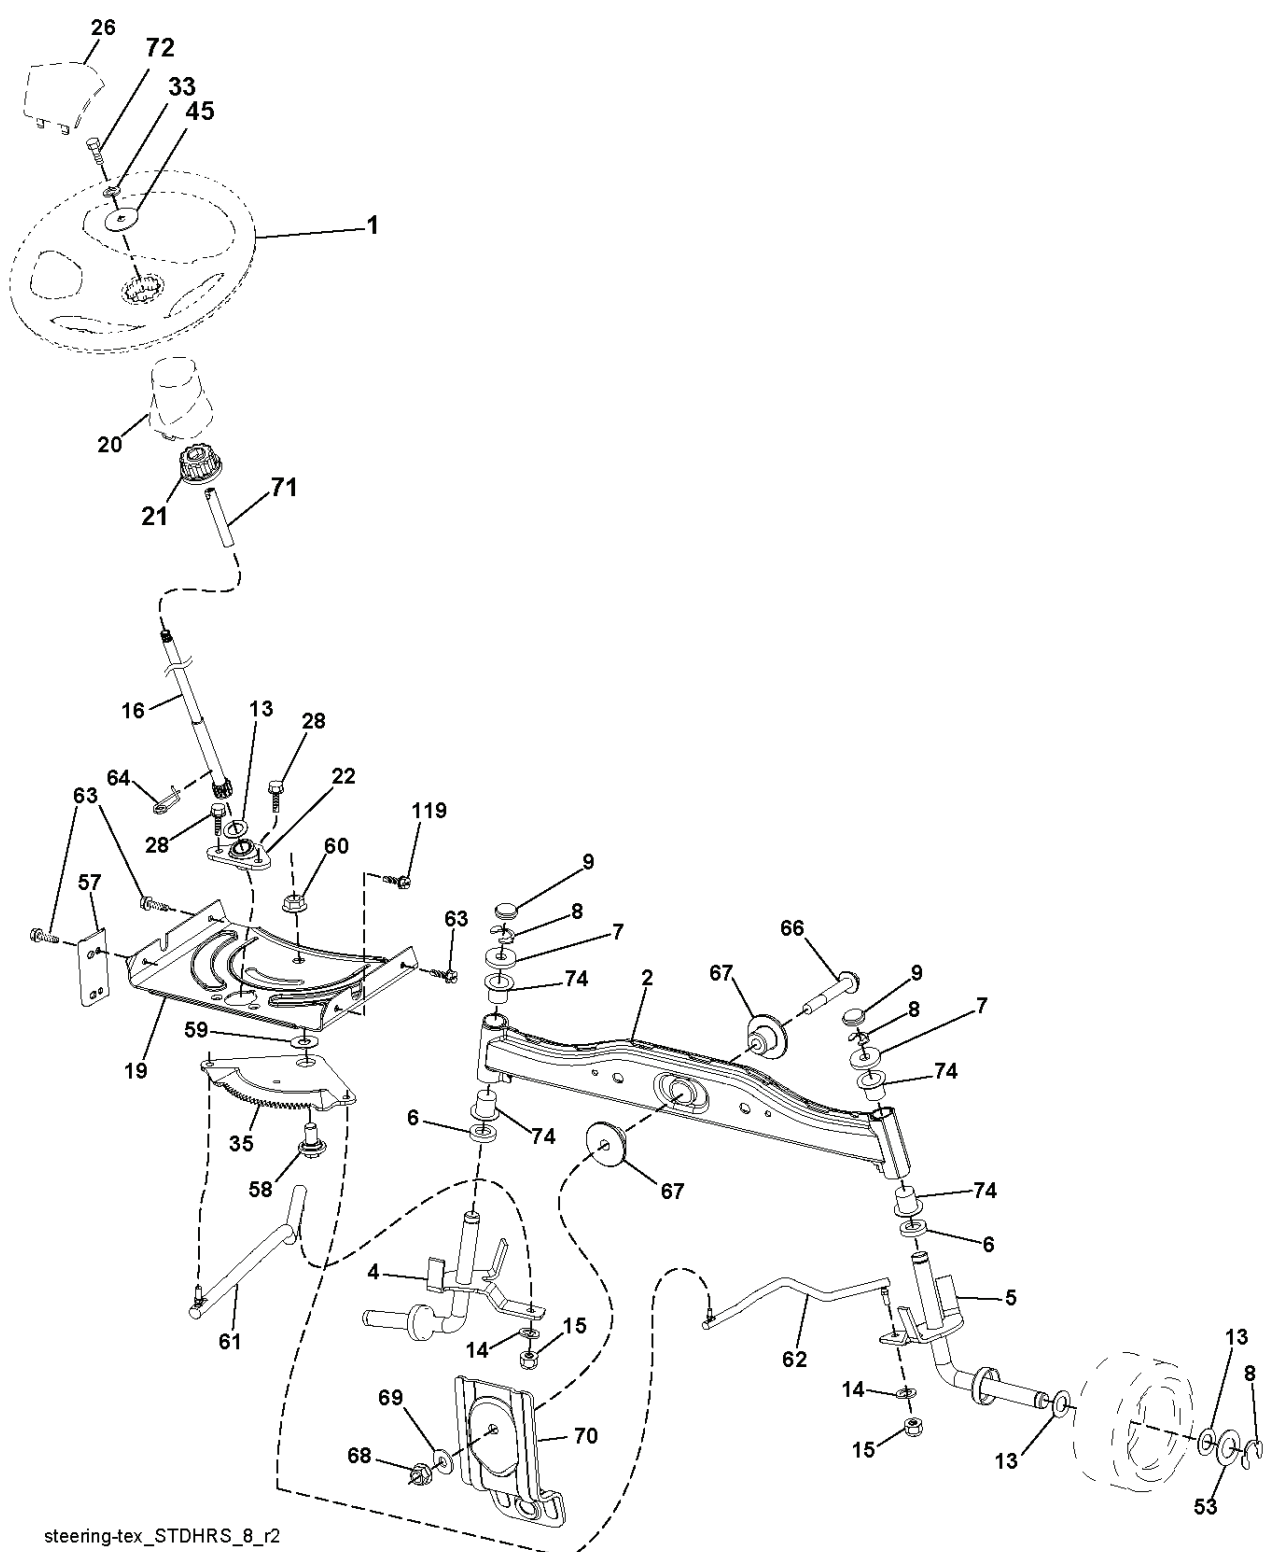

---

REF.	PART NO.	DESCRIPTION	REMARK	QTY.	KIT
1	532196841	DECAL		1	
2	532429196	DECAL		1	
3	532400389	LABEL		1	
4	532425672	DECAL		1	
5	532180432	DECAL		1	
6	532424372	DECAL		1	
7	532159736	DECAL		1	
8	532417926	DECAL		1	
9	532145005	DECAL		1	
10	532178302	DECAL		1	
11	532425112	DECAL		1	
12	532421543	DECAL		1	
13	532159737	DECAL		1	
14	532140837	DECAL		1	
15	532401146	DECAL		1	
--	532166960	DECAL		1	
--	532410805	PAD		1	
--	532410806	PAD, FOOTREST, RH		1	
--	532162598	DECAL		1	

PTO SWITCH  
(MATING SIDE)

IGNITION SWITCH

POSITION	CIRCUIT	"MAKE"
OFF	M+G+A1	
RUN/OVERRIDE	B+A1	
RUN	B+A1	L+A2
START	B + S + A1	

CHASSIS HARNESS  
CONNECTOR  
(MATING SIDE)

DASH HARNESS  
CONNECTOR

WIRING INSULATED CLIPS  
NOTE: IF WIRING INSULATED CLIPS WERE REMOVED FOR SERVICING OF UNIT, THEY SHOULD BE RE-INSTALLED TO PROPERLY SECURE YOUR WIRING.

●  
NON-REMOVABLE  
CONNECTIONS

○  
REMOVABLE  
CONNECTIONS

seat-tex\_6-tex LT

---

REF.	PART NO.	DESCRIPTION	REMARK	QTY.	KIT
1	532424067	SEAT		1	
2	532180166	BRACKET		1	
3	532140675	STRAP		1	
6	873800600	NUT		1	
7	532124181	SPRING		1	
8	532171877	BOLT		1	
10	532196977	PLATE		1	
21	532171852	BOLT		1	
37	873800500	LOCK NUT		1	
40	532197661	HANDLE		1	
41	532198200	SPRING		1	
43	874760612	BOLT		1	
44	819133812	WASHER		1	

wheel\_art\_1-tex

---

REF.	PART NO.	DESCRIPTION	REMARK	QTY.	KIT
1	532059192	CAP VALVE		1	
2	532065139	NIPPLE		1	
3	532425261	RIM	Front 6"	1	
4	532421652	TUBE	(Service Item Only)	1	
5	532123410	TIRE	Front 13" x 5.0"-6"	1	
6	532124957	FITTING	(Front Wheel Only)	1	
7	532124959	BEARING	(Front Wheel Only)	1	
8	532175039	HUB CAP		1	
9	532106230	TIRE	Rear 16" x 6.5"-8"	1	
10	532124926	HOSE	(Service Item Only)	1	
11	532425262	RIM	Rear 8"	1	
--	532144334	SEALING FOAM		1	