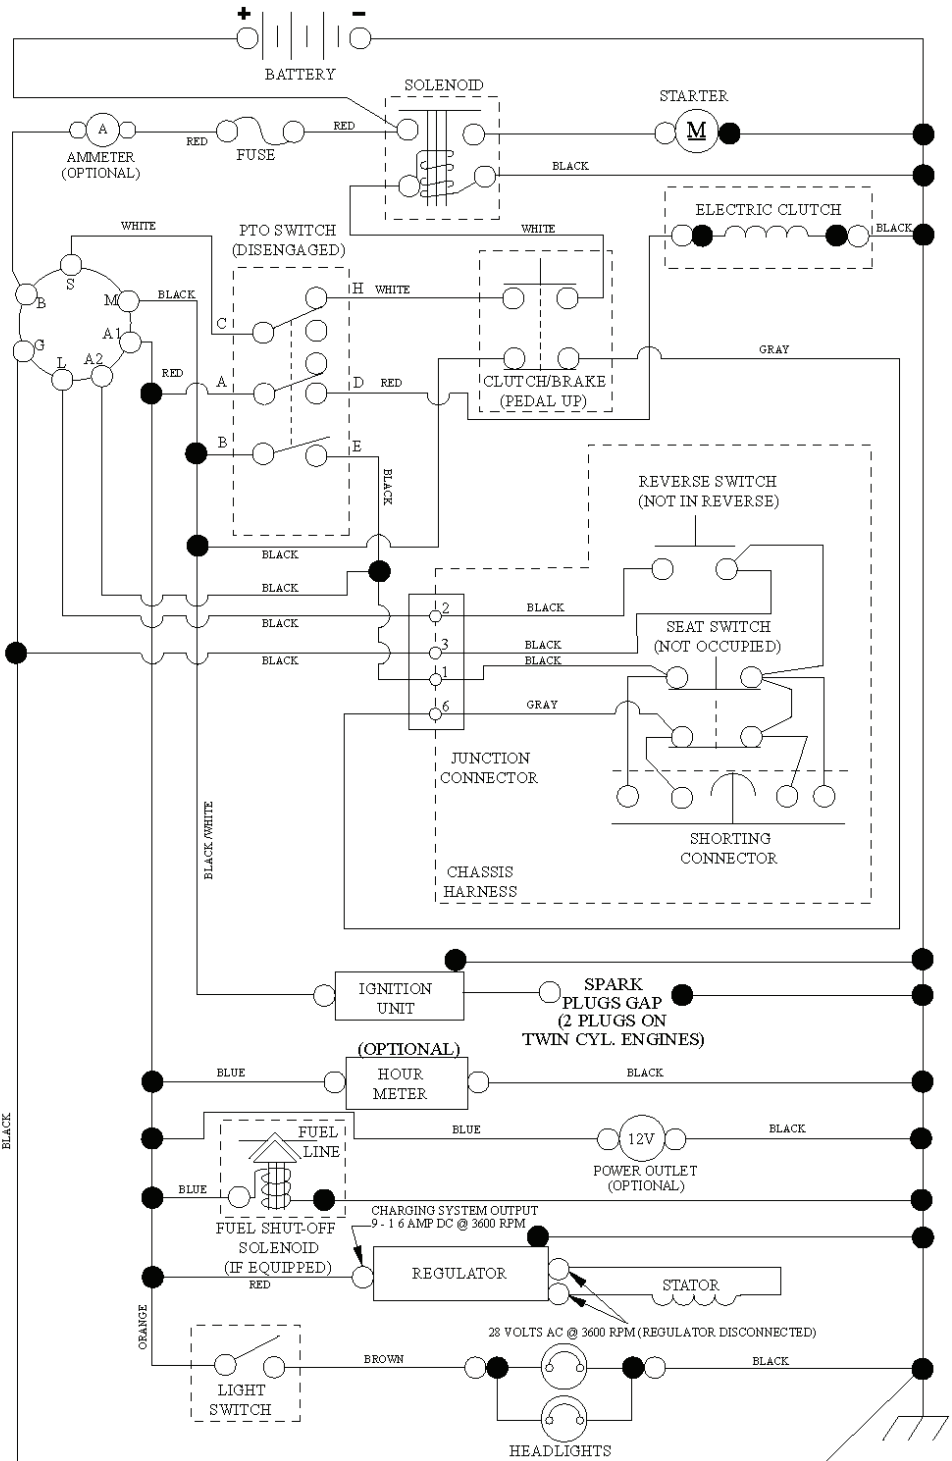

---

REF.	PART NO.	DESCRIPTION	REMARK	QTY.	KIT
1	532196841	DECAL		1	
2	532429196	DECAL		1	
3	532400389	LABEL		1	
4	532425672	DECAL		1	
5	532180432	DECAL		1	
6	532424372	DECAL		1	
7	532159736	DECAL		1	
8	532417926	DECAL		1	
9	532145005	DECAL		1	
10	532178302	DECAL		1	
11	532425112	DECAL		1	
12	532421543	DECAL		1	
13	532159737	DECAL		1	
14	532140837	DECAL		1	
15	532401146	DECAL		1	
--	532166960	DECAL		1	
--	532410805	PAD		1	
--	532410806	PAD, FOOTREST, RH		1	
--	532162598	DECAL		1	

T10S

With 12V Outlet Option

With Service Minder Option

REF.	PART NO.	DESCRIPTION	REMARK	QTY.	KIT
1	532144924	BATTERY		1	
2	874760412	BOLT		1	
8	532193228	BOX		1	
16	532176138	MICRO SWITCH		1	
21	532400252	HARNESS		1	
22	532004152	BULB		1	
25	532412894	CABLE.STARTER.GGA.BL/R*SUBS/2*		1	
26	532175158	FUSE		1	
27	873510400	NUT		1	
28	532198885	CABLE		1	
29	532401545	SWITCH		1	
30	532193350	IGNITION MODULE		1	
33	532411935	KEY		1	
34	532110712	SWITCH		1	
40	532401104	CABLE ASSY		1	
41	817720408	SCREW		1	
42	532131563	COVER		1	
43	532192507	SOLENOID		1	
46	532401763	DISPLAY		1	
50	532174651	SWITCH		1	
55	817060512	SCREW		1	
71	532400449	CABLE		1	
79	532175242	HOLDER		1	
90	532400725	COVER		1	
141	532416977	KIT		1	

---

REF.	PART NO.	DESCRIPTION	REMARK	QTY.	KIT
698413	698413	LUFTFILTEREINSATZ		0	
697292	697292	LUFTFILTERELEMENT		0	
QC12YC	531029776	SPARK PLUG		0	
394358	582288363	FUEL FILTER		0	
532125907	532125907	BELT		0	
532126520	532126520	BELT		0	
532419273	532419273	RIDE ON BLADE		0	

PTO SWITCH  
(MATING SIDE)

IGNITION SWITCH

POSITION	CIRCUIT	"MAKE"
OFF	M+G+A1	
RUN/OVERRIDE	B+A1	
RUN	B+A1	L+A2
START	B + S + A1	

CHASSIS HARNESS  
CONNECTOR  
(MATING SIDE)

DASH HARNESS  
CONNECTOR

WIRING INSULATED CLIPS  
NOTE: IF WIRING INSULATED CLIPS WERE REMOVED FOR SERVICING OF UNIT, THEY SHOULD BE RE-INSTALLED TO PROPERLY SECURE YOUR WIRING.