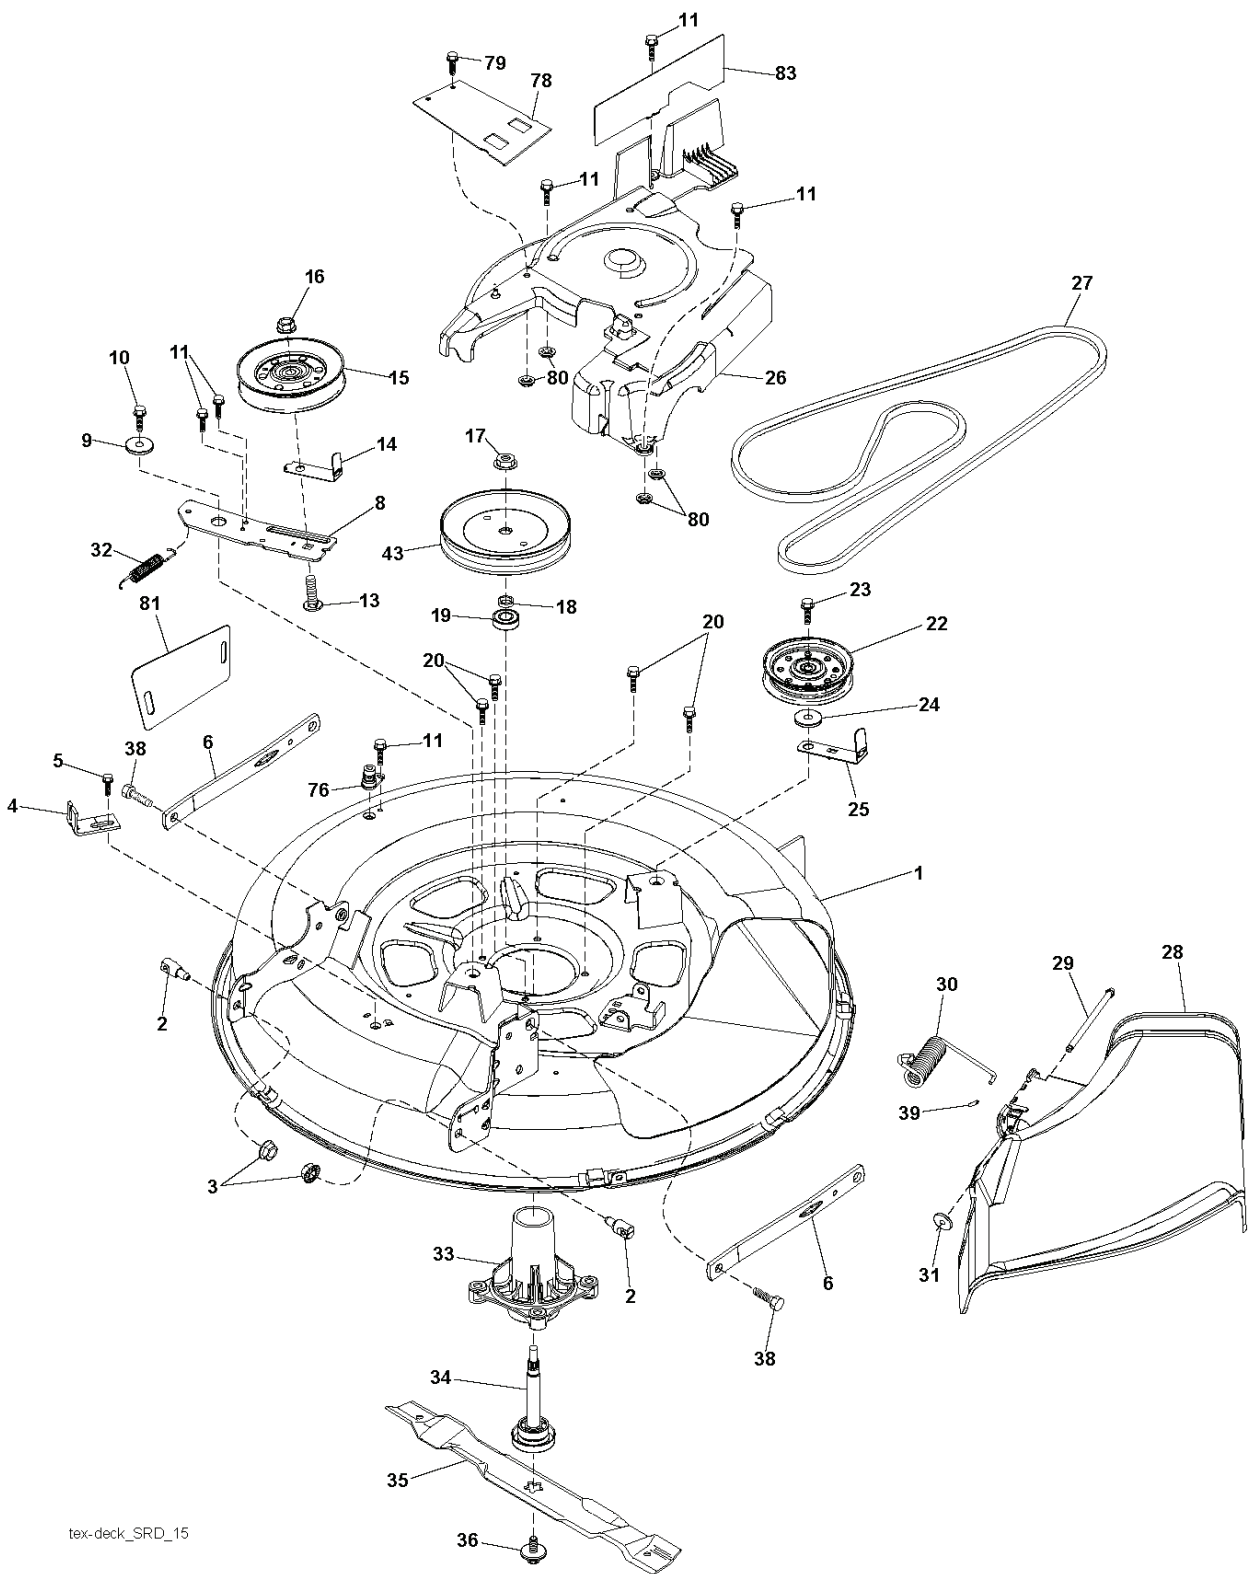

wheel\_art\_1-tex

---

REF.	PART NO.	DESCRIPTION	REMARK	QTY.	KIT
1	532059192	CAP VALVE		1	
2	532065139	NIPPLE		1	
3	532425261	RIM	Front 6"	1	
4	532421652	TUBE	(Service Item Only)	1	
5	532123410	TIRE	Front 13" x 5.0"-6"	1	
6	532124957	FITTING	(Front Wheel Only)	1	
7	532124959	BEARING	(Front Wheel Only)	1	
8	532175039	HUB CAP		1	
9	532106230	TIRE	Rear 16" x 6.5"-8"	1	
10	532124926	HOSE	(Service Item Only)	1	
11	532425262	RIM	Rear 8"	1	
--	532144334	SEALING FOAM		1	

REF.	PART NO.	DESCRIPTION	REMARK	QTY.	KIT
1	532419272	CUTTING DECK		1	
2	532195161	STUD		1	
3	873900500	NUT		1	
4	532417645	BRACKET		1	
5	817000510	BOLT		1	
6	532418863	ARM		1	
8	532420252	ARM		1	
9	532199092	SPACER		1	
10	817000616	SCREW		1	
11	532137729	SCREW		1	
13	872110612	BOLT		1	
14	532156085	BELT GUIDE		1	
15	532146763	PULLEY		1	
16	873900600	NUT		1	
17	532400234	NUT		1	
18	532187690	WASHER		1	
19	532110485	BEARING		1	
20	532173984	SCREW		1	
22	532193198	PULLEY		1	
23	817490628	SCREW		1	
24	819132012	WASHER		1	
25	532420253	BELT GUARD		1	
26	532420255	COVER		1	
27	532419271	BELT		1	
28	532417344	DEFLECTOR		1	
29	532420895	HINGE PIN		1	
30	532197026	TORSION SPRING		1	
31	532110452	NUT		1	
32	532197251	SPRING		1	
33	532187281	BEARING HOUSING		1	
34	532192872	SHAFT ASSY		1	
35	532419273	RIDE ON BLADE		1	
36	532193003	SCREW		1	
38	532196539	BOLT		1	
39	532105304	HUB CAP		1	
43	532416877	PULLEY		1	
76	532415598	HOSE COUPLING		1	
78	532422566	GUARD		1	
79	532142432	SCREW		1	
80	532423062	NUT		1	
81	532425367	SHIELD		1	
83	532430315	GUARD		1	
--	532192870	SPINDLE	Mandrel Assembly (Includes Housing, Shaft Assembly, And Bearing Only - Pulley/ Nut/Washer And Blade Bolt/ Washers Not Included)	1	
--	532431997	CUTTING DECK		1	
	PART NO.		REMARK		KIT