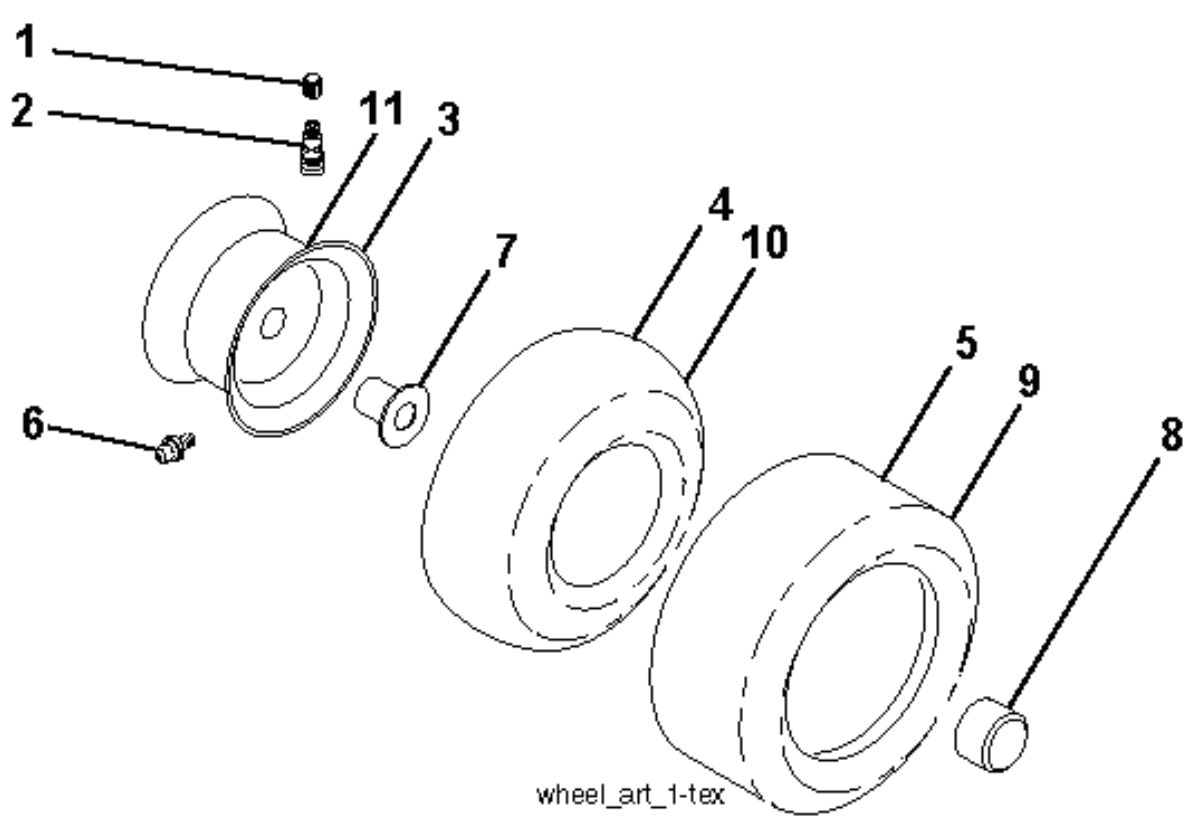

PTO SWITCH  
(MATING SIDE)

IGNITION SWITCH

POSITION	CIRCUIT	"MAKE"
OFF	M+G+A1	
RUN/OVERRIDE	B+A1	
RUN	B+A1	L+A2
START	B + S + A1	

CHASSIS HARNESS  
CONNECTOR  
(MATING SIDE)

DASH HARNESS  
CONNECTOR

WIRING INSULATED CLIPS  
NOTE: IF WIRING INSULATED CLIPS WERE REMOVED FOR SERVICING OF UNIT, THEY SHOULD BE RE-INSTALLED TO PROPERLY SECURE YOUR WIRING.

●  
NON-REMOVABLE  
CONNECTIONS

○  
REMOVABLE  
CONNECTIONS

seat-tex\_6-tex LT

---

REF.	PART NO.	DESCRIPTION	REMARK	QTY.	KIT
1	532424067	SEAT		1	
2	532180166	BRACKET		1	
3	532140675	STRAP		1	
6	873800600	NUT		1	
7	532124181	SPRING		1	
8	532171877	BOLT		1	
10	532196977	PLATE		1	
21	532171852	BOLT		1	
37	873800500	LOCK NUT		1	
40	532197661	HANDLE		1	
41	532198200	SPRING		1	
43	874760612	BOLT		1	
44	819133812	WASHER		1	

wheel\_art\_1-tex

---

REF.	PART NO.	DESCRIPTION	REMARK	QTY.	KIT
1	532059192	CAP VALVE		1	
2	532065139	NIPPLE		1	
3	532425261	RIM	Front 6"	1	
4	532421652	TUBE	(Service Item Only)	1	
5	532123410	TIRE	Front 13" x 5.0"-6"	1	
6	532124957	FITTING	(Front Wheel Only)	1	
7	532124959	BEARING	(Front Wheel Only)	1	
8	532175039	HUB CAP		1	
9	532106230	TIRE	Rear 16" x 6.5"-8"	1	
10	532124926	HOSE	(Service Item Only)	1	
11	532425262	RIM	Rear 8"	1	
--	532144334	SEALING FOAM		1	