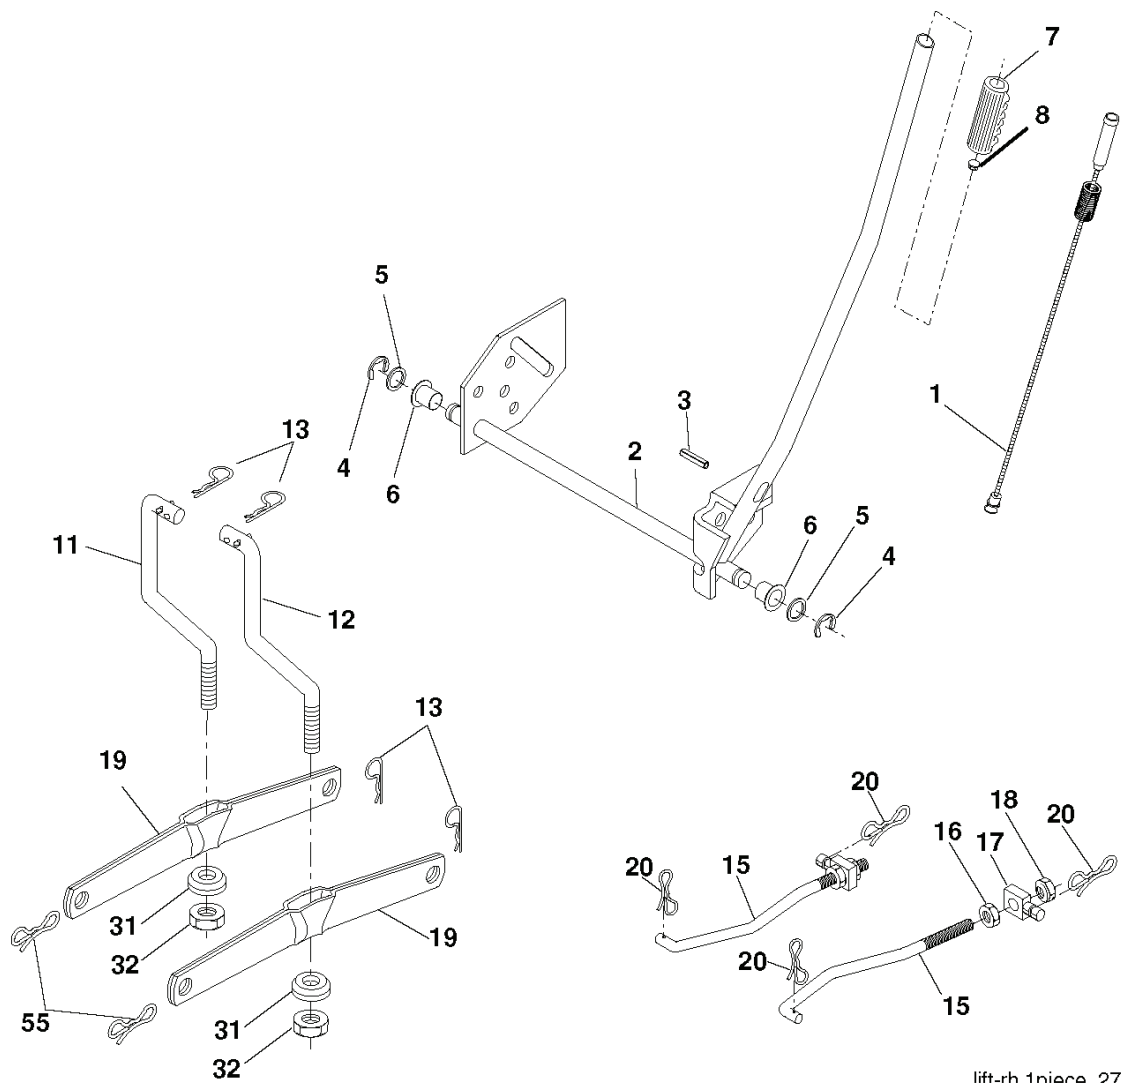

REF.	PART NO.	DESCRIPTION	REMARK	QTY.	KIT
1	532192556	DECK SHELL		1	
2	872140506	BOLT		1	
3	532138017	BRACKE		1	
4	532192568	SUPPORT CARTER ARRIERE		1	
5	532124670	RETAINER RING		1	
6	532178024	LEVER		1	
7	873800500	LOCK NUT		1	
8	532193003	SCREW		1	
11	532193957	RIDE ON BLADE		1	
13	532192872	SHAFT ASSY		1	
14	532187281	BEARING HOUSING		1	
15	532110485	BEARING		1	
18	872140505	BOLT		1	
19	532132827	SPEC. BOLT		1	
20	532400095	BAFFLE		1	
21	873680500	NUT		1	
23	532192557	HINGE		1	
24	532105304	HUB CAP		1	
25	532197026	TORSION SPRING		1	
26	532110452	NUT		1	
27	532401472	DEFLECTOR		1	
29	532131491	SHAFT		1	
30	532173984	SCREW		1	
31	532187690	WASHER		1	
32	532153532	PULLEY		1	
33	532400234	NUT		1	
36	532131494	PULLEY		1	
37	532193198	PULLEY		1	
40	873680600	NUT		1	
45	532124788	RETAINER RING		1	
55	532133840	LEVER		1	
56	532165723	SPACER		1	
67	532106932	KNOB		1	
68	532193214	BELT		1	
72	532193216	RESSORT RETOUR FREIN DE LAME		1	
89	819131311	WASHER		1	
107	532133502	SPACER		1	
108	532133503	LEVER		1	
122	532410189	ROD		1	
123	532410190	ROD		1	
144	532193414	BELT GUIDE		1	
148	532169022	SPRING		1	
149	532165898	SPRING		1	
150	819091210	WASHER		1	
152	532193235	CABLE		1	
158	817720408	SCREW		1	
185	532188234	CABLE		1	
186	817490644	SCREW		1	
187	532193412	BELT GUIDE		1	
188	532165891	BOLT		1	
189	532192559	SUPPORT BRAS DE FREIN		1	
190	532192560	ARM		1	
191	532192561	SPACER		1	
193	532193413	BELT GUIDE		1	
194	532194105	GARDE DE FREIN DE LAME		1	
195	819133210	WASHER		1	
208	817670608	SCREW		1	
214	532193782	BOLT		1	
--	532192558	FREIN DE LAME CPT.	Brake Assembly (Includes Stand, Arm and Guard Components)	1	
--	532192870	SPINDLE	Mandrel Assembly (Includes housing, shaft assembly, and bearing only - pulley/nut/washer and blade bolt/washers not included)	1	
--	532432031	CUTTING DECK	Replacement Mower, Complete	1	