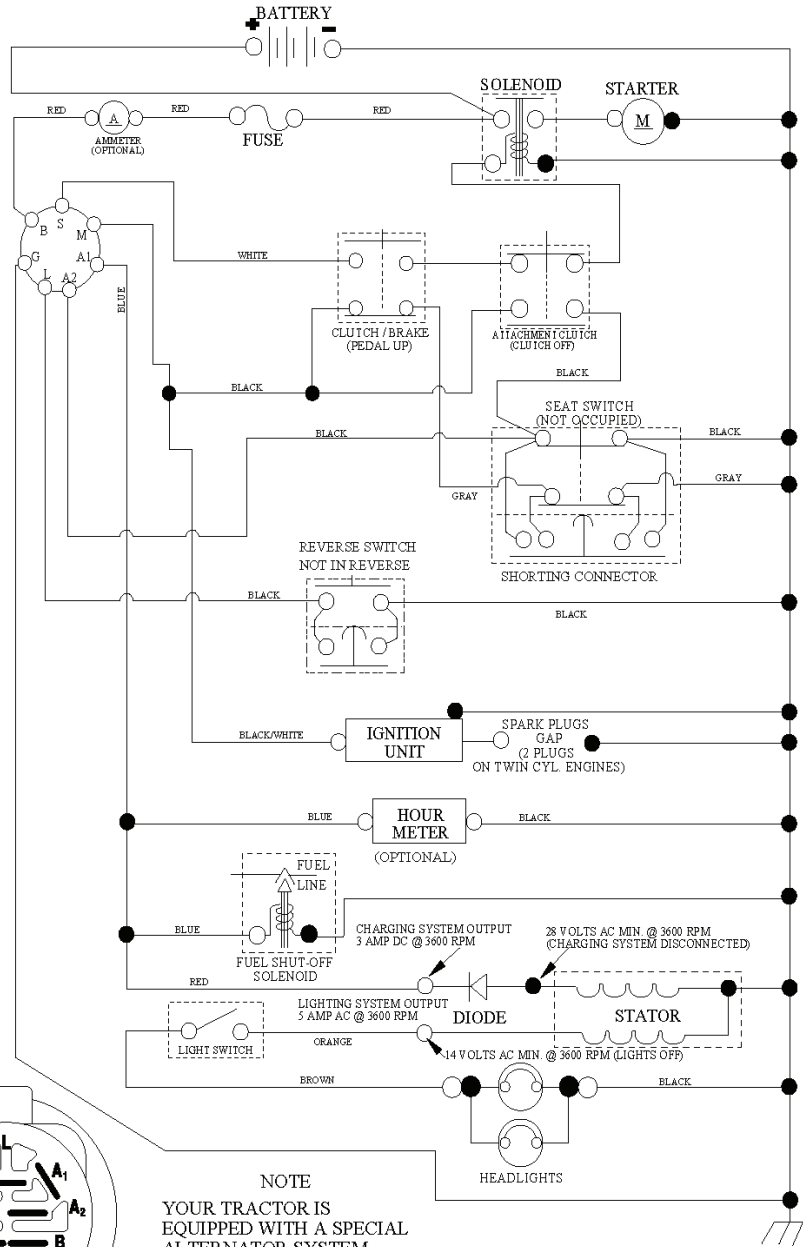

IGNITION SWITCH

POSITION	CIRCUIT "MAKE"
OFF	M+G+A1
RUN/OVERRIDE	B+A1
RUN	B+A1 L+A2
START	B+S+A1

NOTE
YOUR TRACTOR IS EQUIPPED WITH A SPECIAL ALTERNATOR SYSTEM. THE LIGHTS ARE NOT CONNECTED TO THE BATTERY, BUT HAVE THEIR OWN ELECTRICAL SOURCE. BECAUSE OF THIS, THE BRIGHTNESS OF THE LIGHTS WILL CHANGE WITH ENGINE SPEED. AT IDLE THE LIGHTS WILL DIM. AS THE ENGINE IS SPEEDED UP, THE LIGHTS WILL BECOME THEIR BRIGHTEST.

WIRING INSULATED CLIPS
NOTE: IF WIRING INSULATED CLIPS WERE REMOVED FOR SERVICING OF UNIT, THEY SHOULD BE RE-INSTALLED TO PROPERLY SECURE YOUR WIRING.