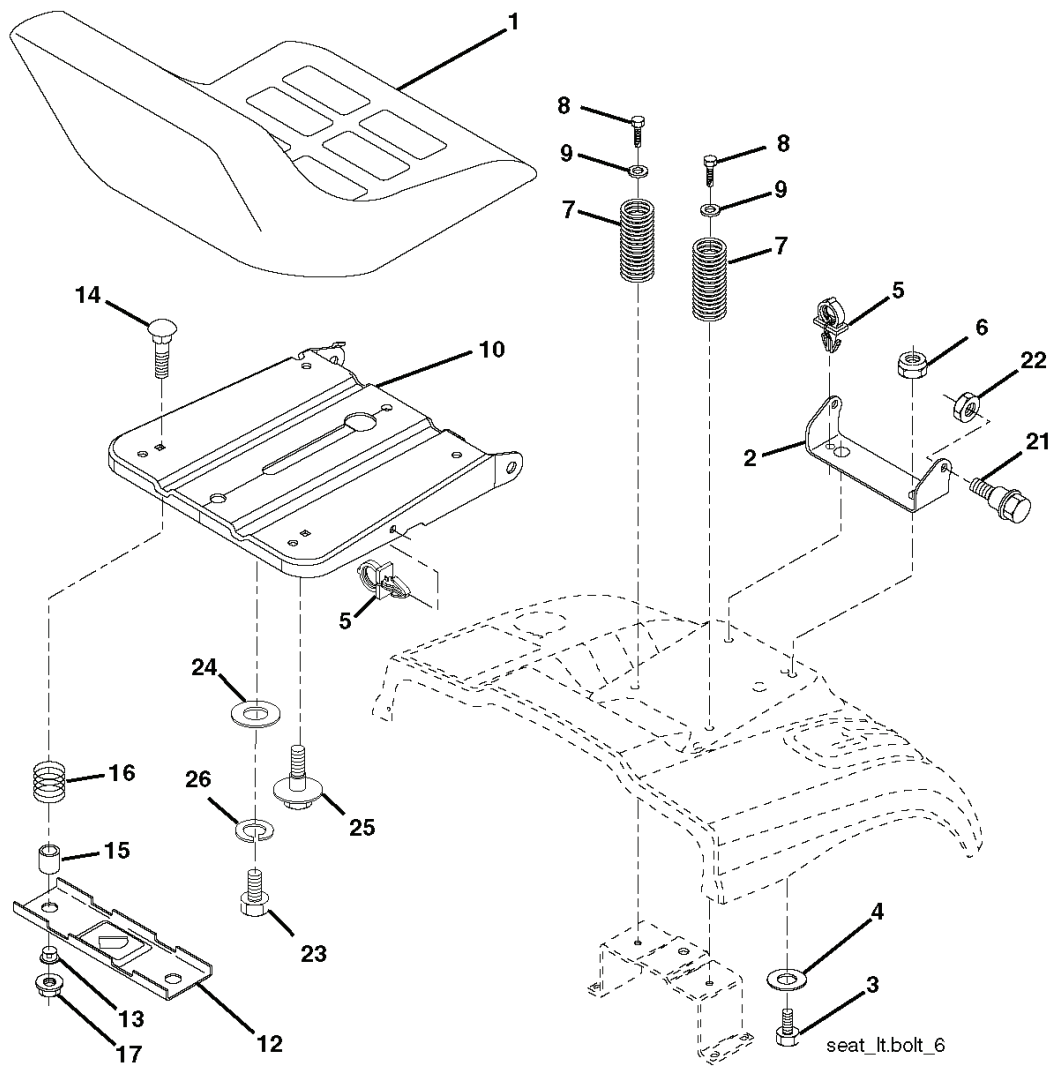

REF.	PART NO.	DESCRIPTION	REMARK	QTY.	KIT
1	532401042	SIEGE CONDUCTEUR		1	
2	532140551	BRACKET		1	
3	871110616	SCREW		1	
4	819131610	WASHER		1	
5	532145006	CLIP		1	
6	873800600	NUT		1	
7	532124181	SPRING		1	
8	817000616	SCREW		1	
9	819131614	WASHER		1	
10	532195530	BERCEAU DE SIEGE CONDUCTEUR		1	
12	532174648	BRACKET		1	
13	532121248	BUSHING		1	
14	872050412	BOLT		1	
15	532134300	SPACER		1	
16	532121250	SPRING		1	
17	532123976	LOCKNUT		1	
21	532171852	BOLT		1	
22	873800500	LOCK NUT		1	
23	871110814	BOLT		1	
24	819171912	WASHER		1	
25	532127018	BOLT		1	
26	810040800	WASHER		1