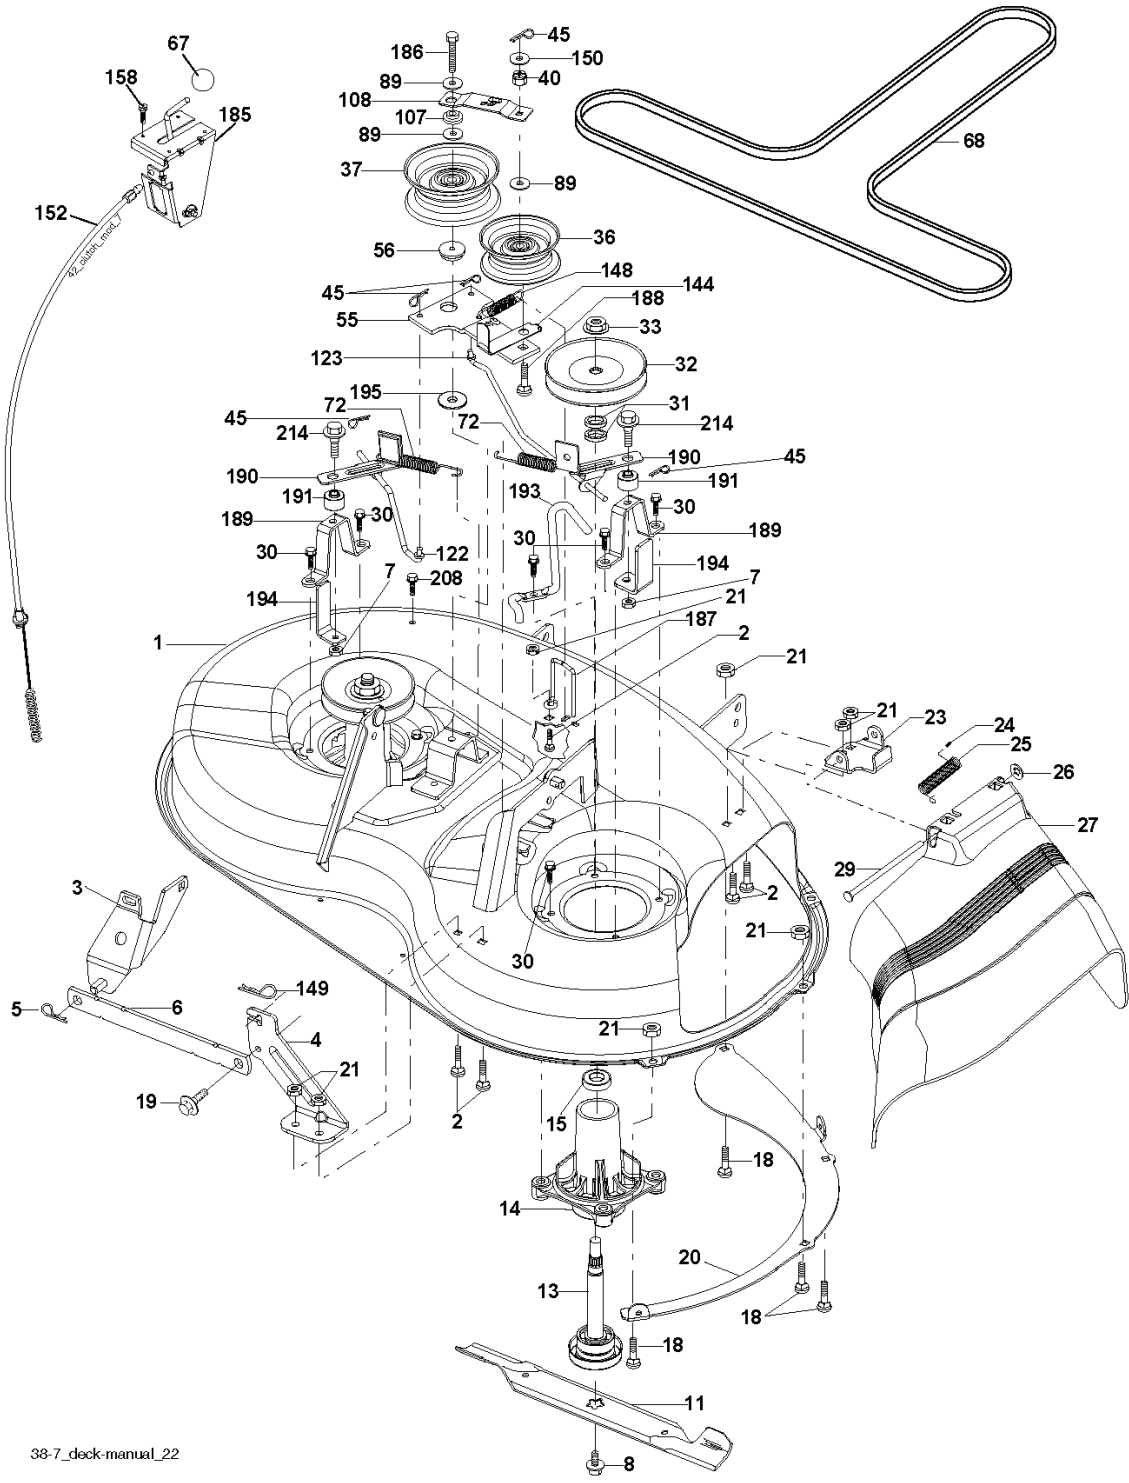

REF.	PART NO.	DESCRIPTION	REMARK	QTY.	KIT
1	532192556	DECK SHELL		1	
2	872140506	BOLT		1	
3	532138017	BRACKE		1	
4	532192568	SUPPORT CARTER ARRIERE		1	
5	532124670	RETAINER RING		1	
6	532178024	LEVER		1	
7	873800500	LOCK NUT		1	
8	532193003	SCREW		1	
11	532193957	RIDE ON BLADE		1	
13	532192872	SHAFT ASSY		1	
14	532187281	BEARING HOUSING		1	
15	532110485	BEARING		1	
18	872140505	BOLT		1	
19	532132827	SPEC. BOLT		1	
20	532400095	BAFFLE		1	
21	873680500	NUT		1	
23	532192557	HINGE		1	
24	532105304	HUB CAP		1	
25	532197026	TORSION SPRING		1	
26	532110452	NUT		1	
27	532401472	DEFLECTOR		1	
29	532131491	SHAFT		1	
30	532173984	SCREW		1	
31	532187690	WASHER		1	
32	532153532	PULLEY		1	
33	532400234	NUT		1	
36	532131494	PULLEY		1	
37	532193198	PULLEY		1	
40	873680600	NUT		1	
45	532124788	RETAINER RING		1	
55	532133840	LEVER		1	
56	532165723	SPACER		1	
67	532106932	KNOB		1	
68	532193214	BELT		1	
72	532193216	RESSORT RETOUR FREIN DE LAME		1	
89	819131311	WASHER		1	
107	532133502	SPACER		1	
108	532133503	LEVER		1	
122	532410189	ROD		1	
123	532410190	ROD		1	
144	532193414	BELT GUIDE		1	
148	532169022	SPRING		1	
149	532165898	SPRING		1	
150	819091210	WASHER		1	
152	532193235	CABLE		1	
158	817720408	SCREW		1	
185	532188234	CABLE		1	
186	817490644	SCREW		1	
187	532193412	BELT GUIDE		1	
188	532165891	BOLT		1	
189	532192559	SUPPORT BRAS DE FREIN		1	
190	532192560	ARM		1	
191	532192561	SPACER		1	
193	532193413	BELT GUIDE		1	
194	532194105	GARDE DE FREIN DE LAME		1	
195	819133210	WASHER		1	
208	817670608	SCREW		1	
214	532193782	BOLT		1	
--	532192558	FREIN DE LAME CPT.	Brake Assembly (Includes Stand, Arm and Guard Components)	1	
--	532192870	SPINDLE	Mandrel Assembly (Includes housing, shaft assembly, and bearing only - pulley/nut/washer and blade bolt/washers not included)	1	
--	532432031	CUTTING DECK	Replacement Mower, Complete	1