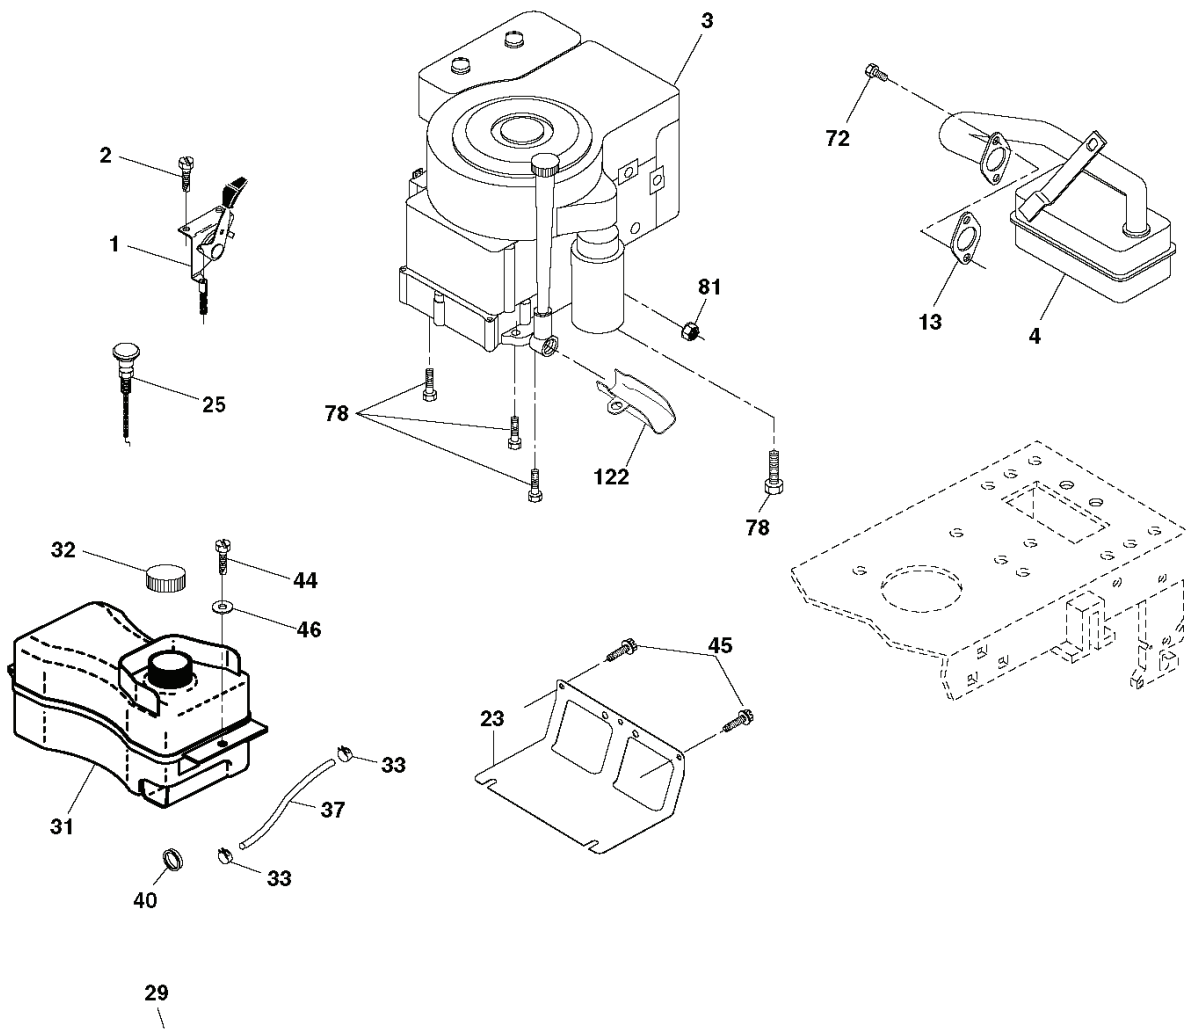

29

OPTIONAL EQUIPMENT
Spark Arrester

REF.	PART NO.	DESCRIPTION	REMARK	QTY.	KIT
1	532170551	THROTTLE CONTROL		1	
2	817720408	SCREW		1	
3	000000000	W/O DESCRIPTION	Engine B&S Model No. 219807-1168-B1	1	
4	532179758	MUFFLER		1	
13	532165291	GASKET		1	
23	532169837	HEAT SHIELD		1	
25	532190695	CONTROL CHOKE		1	
29	532137180	SPARK ARRESTER KIT		1	
31	532407516	FUEL TANK		1	
32	532425162	LID		1	
33	532123487	HOSE CLAMP		1	
37	532137040	HOSE		1	
40	532124028	BUSHING		1	
44	817670412	SCREW		1	
45	817000612	SCREW		1	
46	819091416	WASHER		1	
72	532192334	SCREW		1	
78	817060620	SCREW		1	
81	873510400	NUT		1	
122	532421922	EXTENSION PIPE		1