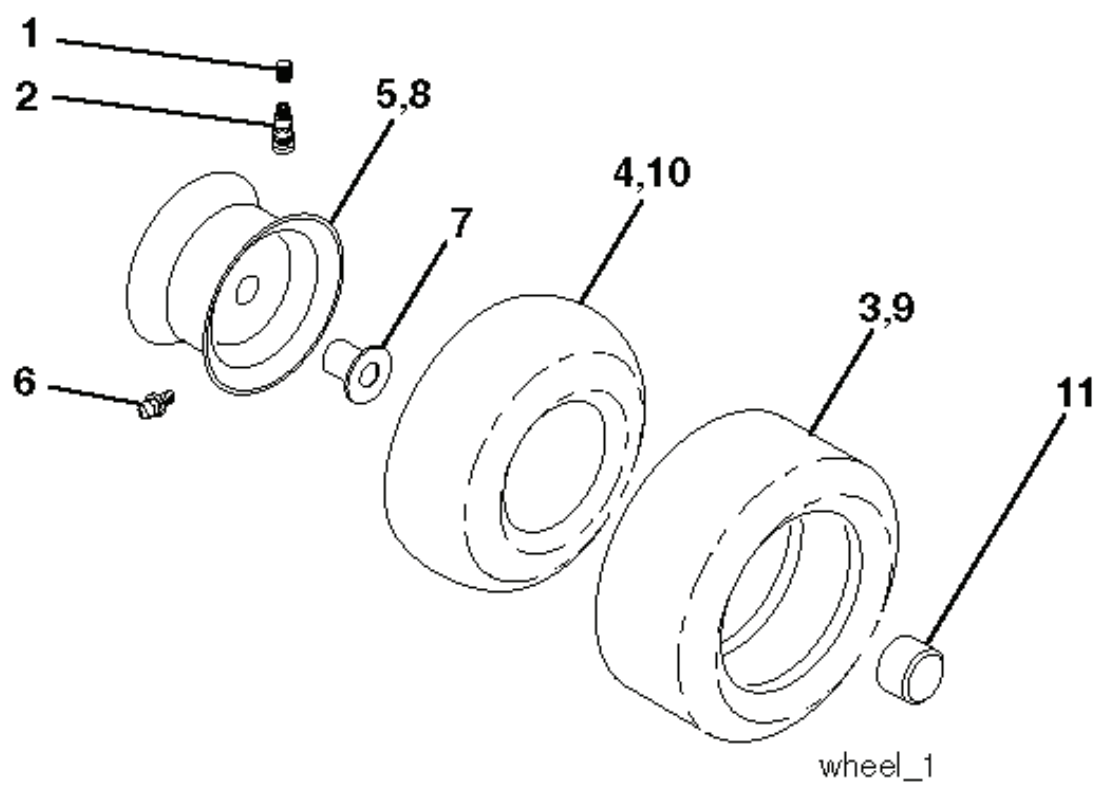

WIRING INSULATED CLIPS
 NOTE: IF WIRING INSULATED CLIPS WERE REMOVED FOR SERVICING OF UNIT, THEY SHOULD BE RE-INSTALLED TO PROPERLY SECURE YOUR WIRING.

REF.	PART NO.	DESCRIPTION	REMARK	QTY.	KIT
1	532401042	SIEGE CONDUCTEUR		1	
2	532140551	BRACKET		1	
3	871110616	SCREW		1	
4	819131610	WASHER		1	
5	532145006	CLIP		1	
6	873800600	NUT		1	
7	532124181	SPRING		1	
8	817000616	SCREW		1	
9	819131614	WASHER		1	
10	532195530	BERCEAU DE SIEGE CONDUCTEUR		1	
12	532174648	BRACKET		1	
13	532121248	BUSHING		1	
14	872050412	BOLT		1	
15	532134300	SPACER		1	
16	532121250	SPRING		1	
17	532123976	LOCKNUT		1	
21	532171852	BOLT		1	
22	873800500	LOCK NUT		1	
23	871110814	BOLT		1	
24	819171912	WASHER		1	
25	532127018	BOLT		1	
26	810040800	WASHER		1	

steering_pl.lt_68_r2

REF.	PART NO.	DESCRIPTION	REMARK	QTY.	KIT
1	532186780	STEERING WHEEL		1	
2	532418168	AXLE		1	
3	532169840	SPINDLE		1	
4	532169839	SPINDLE		1	
5	532124931	WASHER		1	
6	532121748	WASHER		1	
7	819272016	WASHER		1	
8	812000029	RETAINER RING		1	
9	532124937	BEARING COL. STRG.		1	
10	532175121	ROD		1	
11	810040600	WASHER		1	
13	532136518	PIPE		1	
15	873900600	NUT		1	
17	532190753	ROD		1	
26	532126847	BUSHING		1	
28	819131416	WASHER		1	
29	817000612	SCREW		1	
30	876020412	SPLIT PIN		1	
32	532192757	TIGE D'ASSEMBLAGE		1	
34	810040500	WASHER		1	
36	532155099	BUSHING		1	
37	532152927	SCREW		1	
38	532192916	INSERT DE VOLANT		1	
39	819113812	WASHER		1	
40	873540600	NUT		1	
41	532186737	ADAPTER		1	
42	532169633	SLEEVE		1	
43	532121749	WASHER		1	
44	532190752	SHAFT		1	
46	532121232	HUB CAP		1	
65	532414736	SPACER		1	
67	872110618	BOLT		1	
68	532169827	SHAFT		1	
71	532175146	STEERING GEAR		1	
82	532199978	SUPPORT ESSIEU AVANT		1	
88	532175118	BOLT		1	
91	532175553	SPRING		1	
95	532188967	WASHER		1	
97	532428982	BOLT		1	