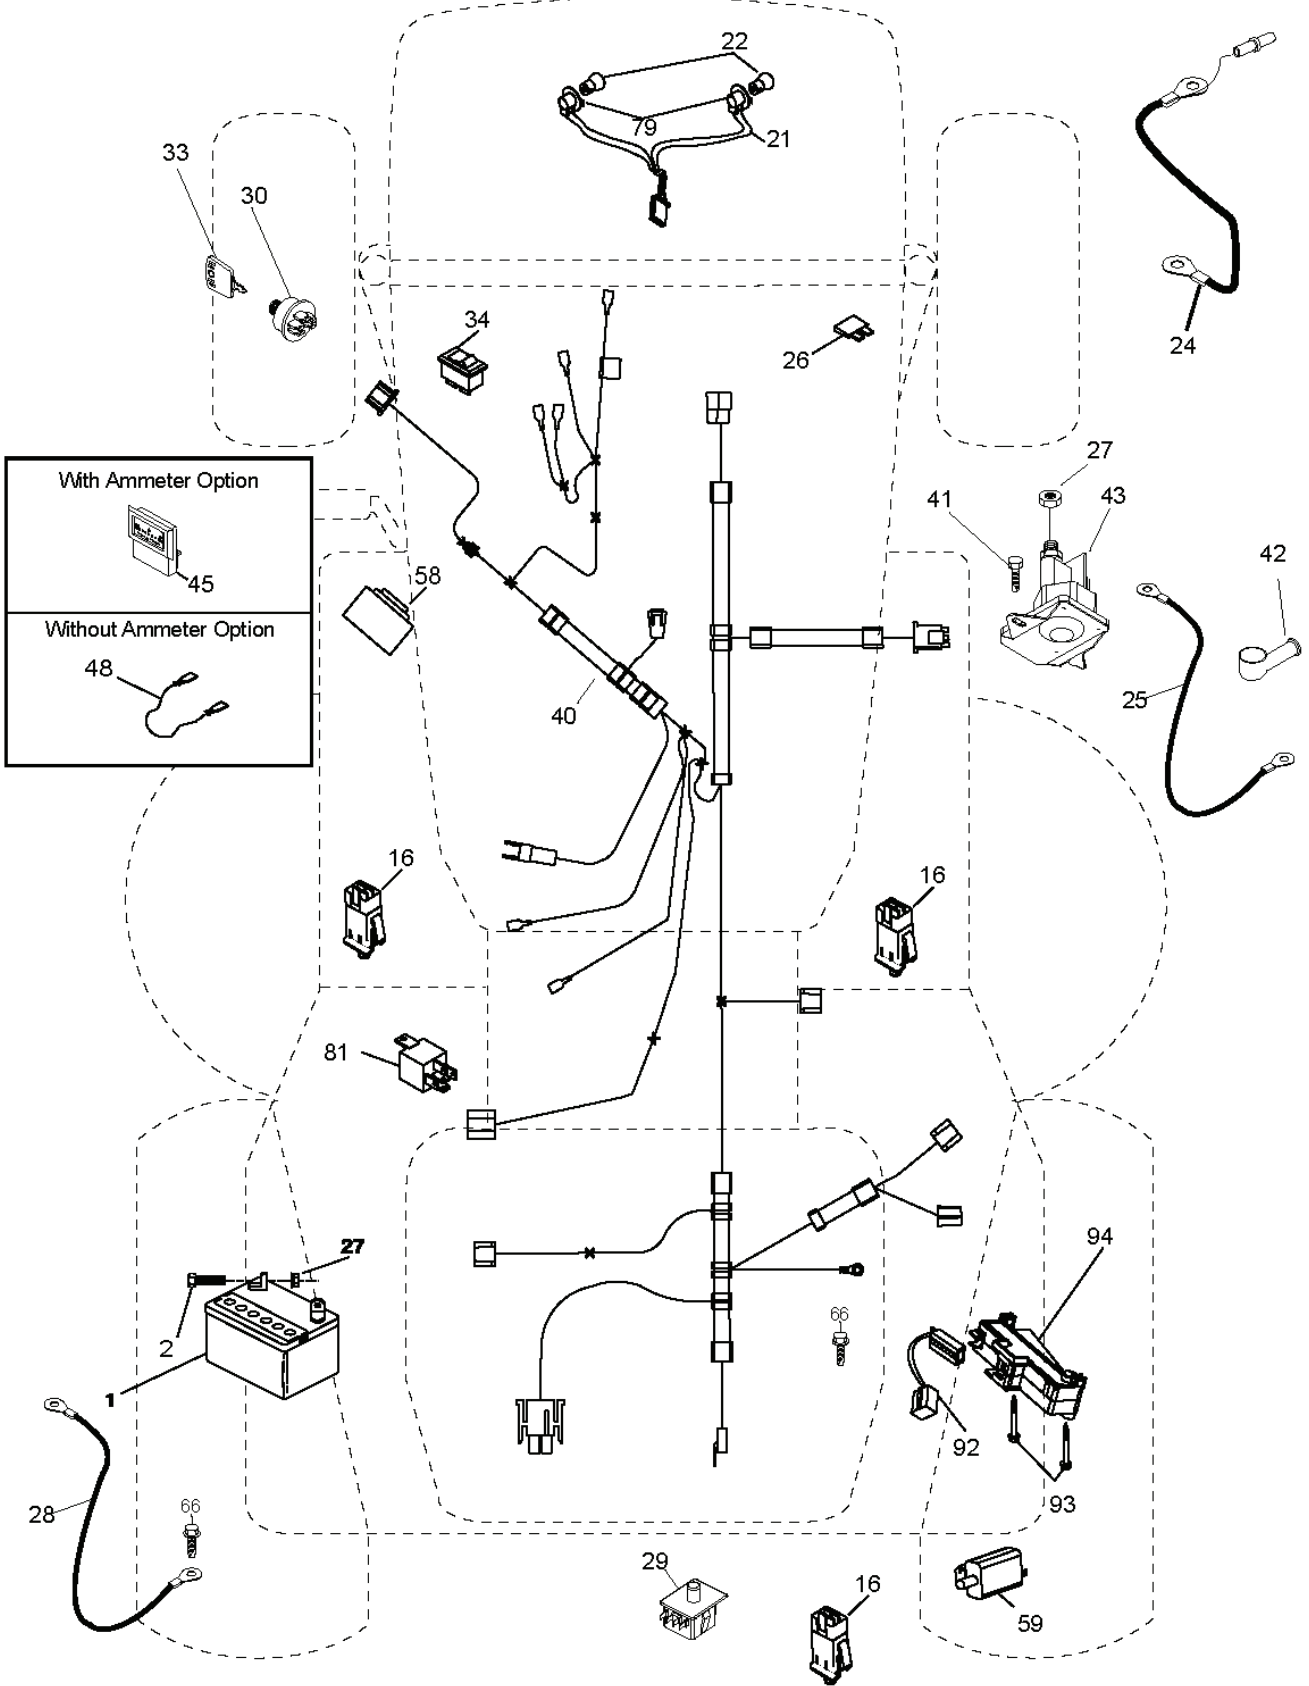

C01

REF.	PART NO.	DESCRIPTION	REMARK	QTY.	KIT
1	532163465	BATTERY		1	
2	874760412	BOLT		1	
16	532176138	MICRO SWITCH		1	
21	532175688	HARNESS		1	
22	532004152	BULB		1	
24	532165987	CABLE		1	
25	532421299	CABLE		1	
26	532175158	FUSE		1	
27	873510400	NUT		1	
28	532127725	CABLE		1	
29	532192749	SWITCH.SEAT.DP W/RAMPS		1	
30	532193350	IGNITION MODULE		1	
33	532411935	KEY		1	
34	532110712	SWITCH		1	
40	532197436	CABLE ASSY		1	
41	871110408	BOLT		1	
42	532131563	COVER		1	
43	532192507	SOLENOID		1	
48	532140844	ADAPTER		1	
58	532169419	BUZZER		1	
59	532180379	SWITCH FBI		1	
66	817490608	SCREW		1	
79	532175242	HOLDER		1	
81	532109748	RELAY		1	
92	532196615	CABLE ASSY		1	
93	532192540	SCREW		1	
94	532191834	MODULE.REVERSE.ROS		1