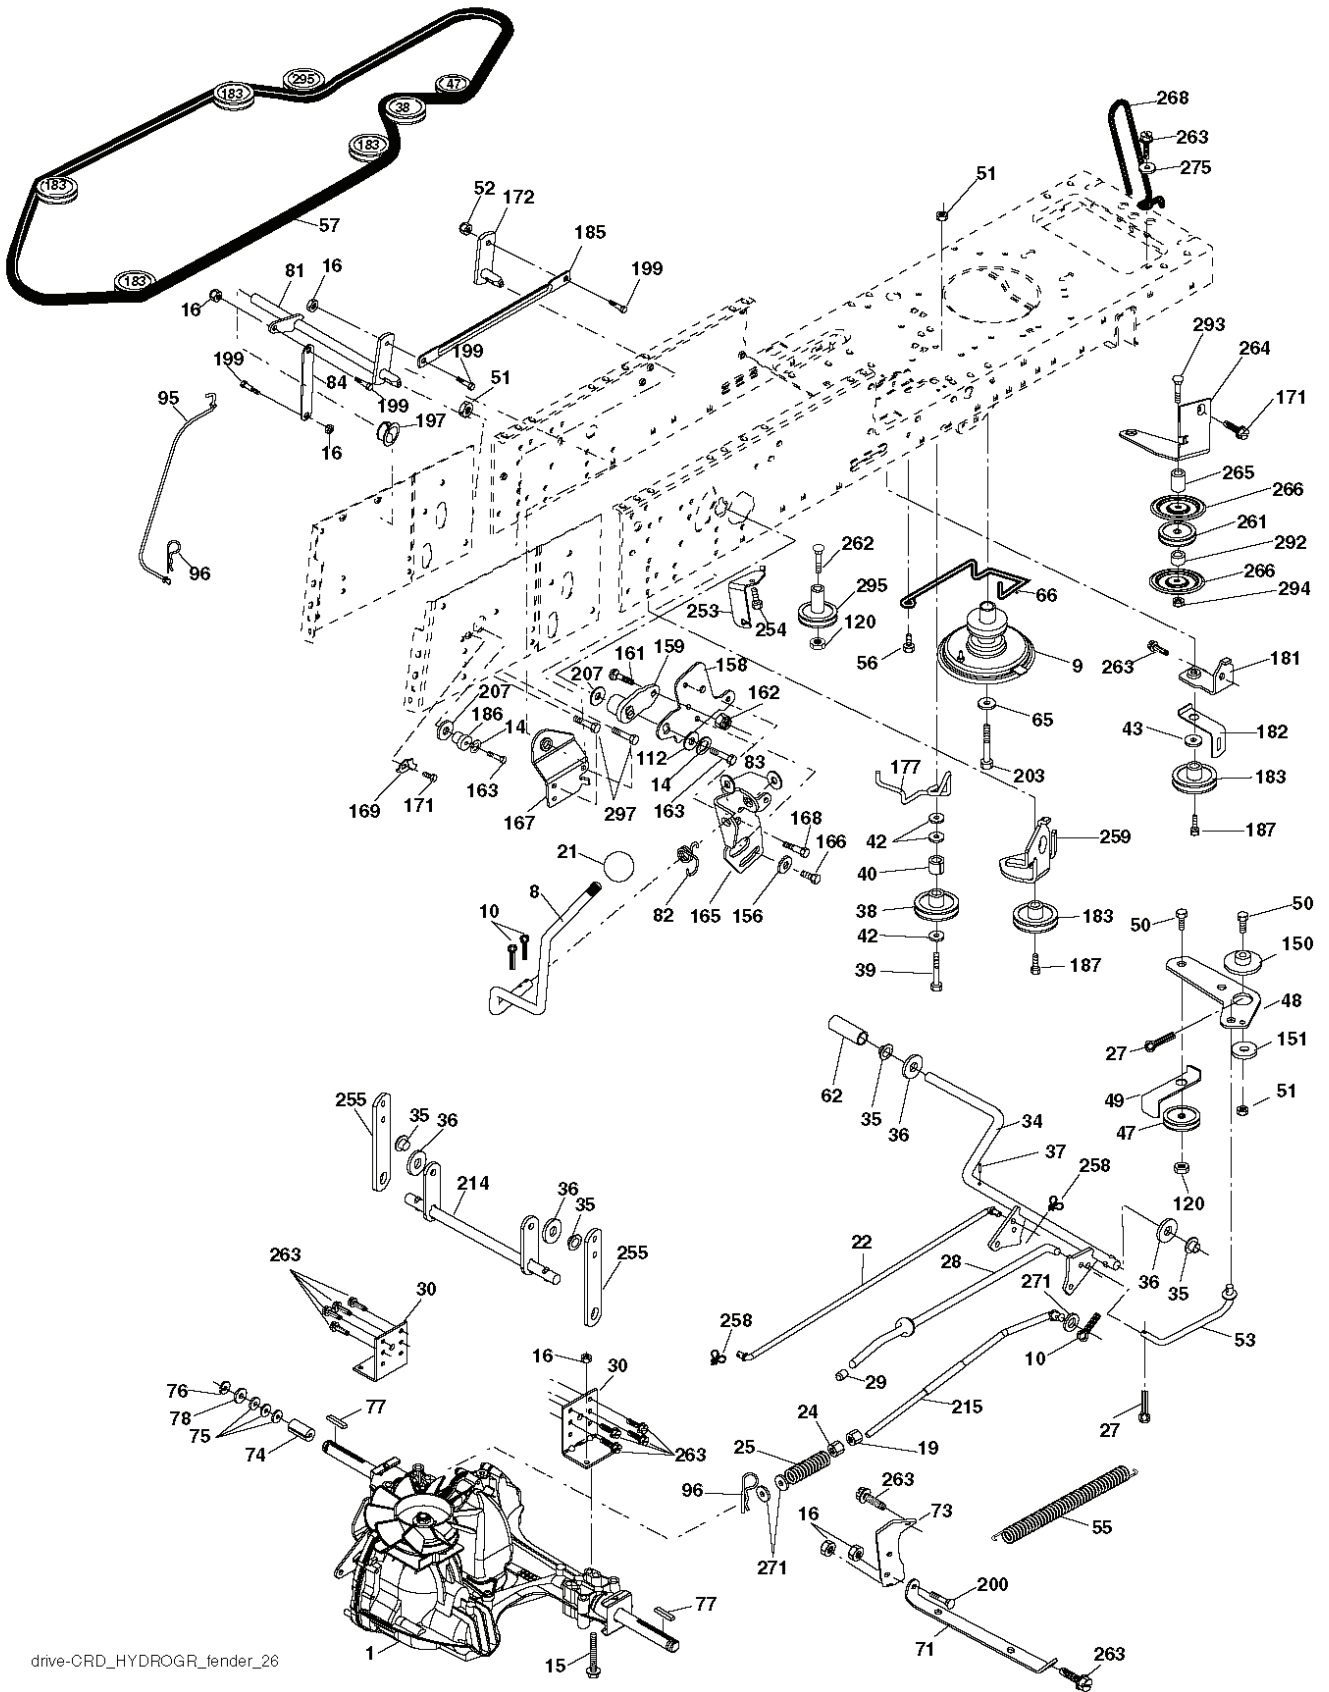

REF.	PART NO.	DESCRIPTION	REMARK	QTY.	KIT
1	000000000	W/O DESCRIPTION	Transaxle Hydro Gear 321-0510 (170061)	1	
8	532192706	LEVER		1	
9	532408579	CLUTCH		1	
10	876020416	SPLIT PIN		1	
14	810040400	WASHER		1	
15	874490544	SCREW		1	
16	873800500	LOCK NUT		1	
19	873800600	NUT		1	
21	532106933	KNOB		1	
22	532175607	ROD		1	
24	873350600	NUT		1	
25	532192036	SPRING		1	
27	876020412	SPLIT PIN		1	
28	532175765	SHAFT		1	
29	532071673	COVER		1	
30	532169592	BRACKET		1	
34	532175578	SHAFT		1	
35	532120183	BEARING		1	
36	819211616	WASHER		1	
37	532124963	PIN RETAINING SCREW		1	
38	532165936	PULLEY		1	
39	874760644	BOLT		1	
40	532124965	SPACER		1	
42	819131312	WASHER		1	
43	819111012	WASHER		1	
47	532127783	PULLEY		1	
48	532154407	GUIDE		1	
49	532123205	BELT GUIDE		1	
50	872110612	BOLT		1	
51	873680600	NUT		1	
52	873680500	NUT		1	
53	532199652	TIGE DE TENSION POULIE		1	
55	532105709	SPRING		1	
56	817060620	SCREW		1	
57	532170140	BELT		1	
62	532124872	PEDAL RUBBER		1	
65	810040700	WASHER		1	
66	532154778	TENSIONER		1	
71	532169183	ROD		1	
73	532169182	BRACKET		1	
74	532137057	SPACER		1	
75	532121749	WASHER		1	
76	812000001	RETAINER RING		1	
77	532123583	KEY		1	
78	532121748	WASHER		1	
81	532170006	SHAFT		1	
82	532165711	SPRING		1	
83	819171216	WASHER		1	
84	532170007	LINK		1	
95	532170015	LINK		1	
96	532124788	RETAINER RING		1	
112	819091210	WASHER		1	
120	873900600	NUT		1	
150	532165850	BUSHING		1	
151	819133210	WASHER		1	
156	532166002	WASHER		1	
158	532437458	BRACKET		1	
159	532444304	LEVER		1	
161	872140406	BOLT		1	
163	874780416	BOLT		1	
165	532438250	BRACKET		1	
166	817490510	SCREW		1	
167	532165588	BRACKET		1	
168	532165492	BOLT		1	
169	532165580	RETAINER		1	
171	817490608	SCREW		1	
172	532170271	LINK		1	
177	532165932	HOLDER		1	
181	532180211	BRACKET		1	
182	532182682	BELT GUIDE		1	
183	532199534	PULLEY		1	
185	532170008	LINK		1	
186	532165614	HUB		1	
187	817580520	BOLT		1	
197	532169613	SLEEVE		1	
199	532169612	SCREW		1	
200	872140508	BOLT		1