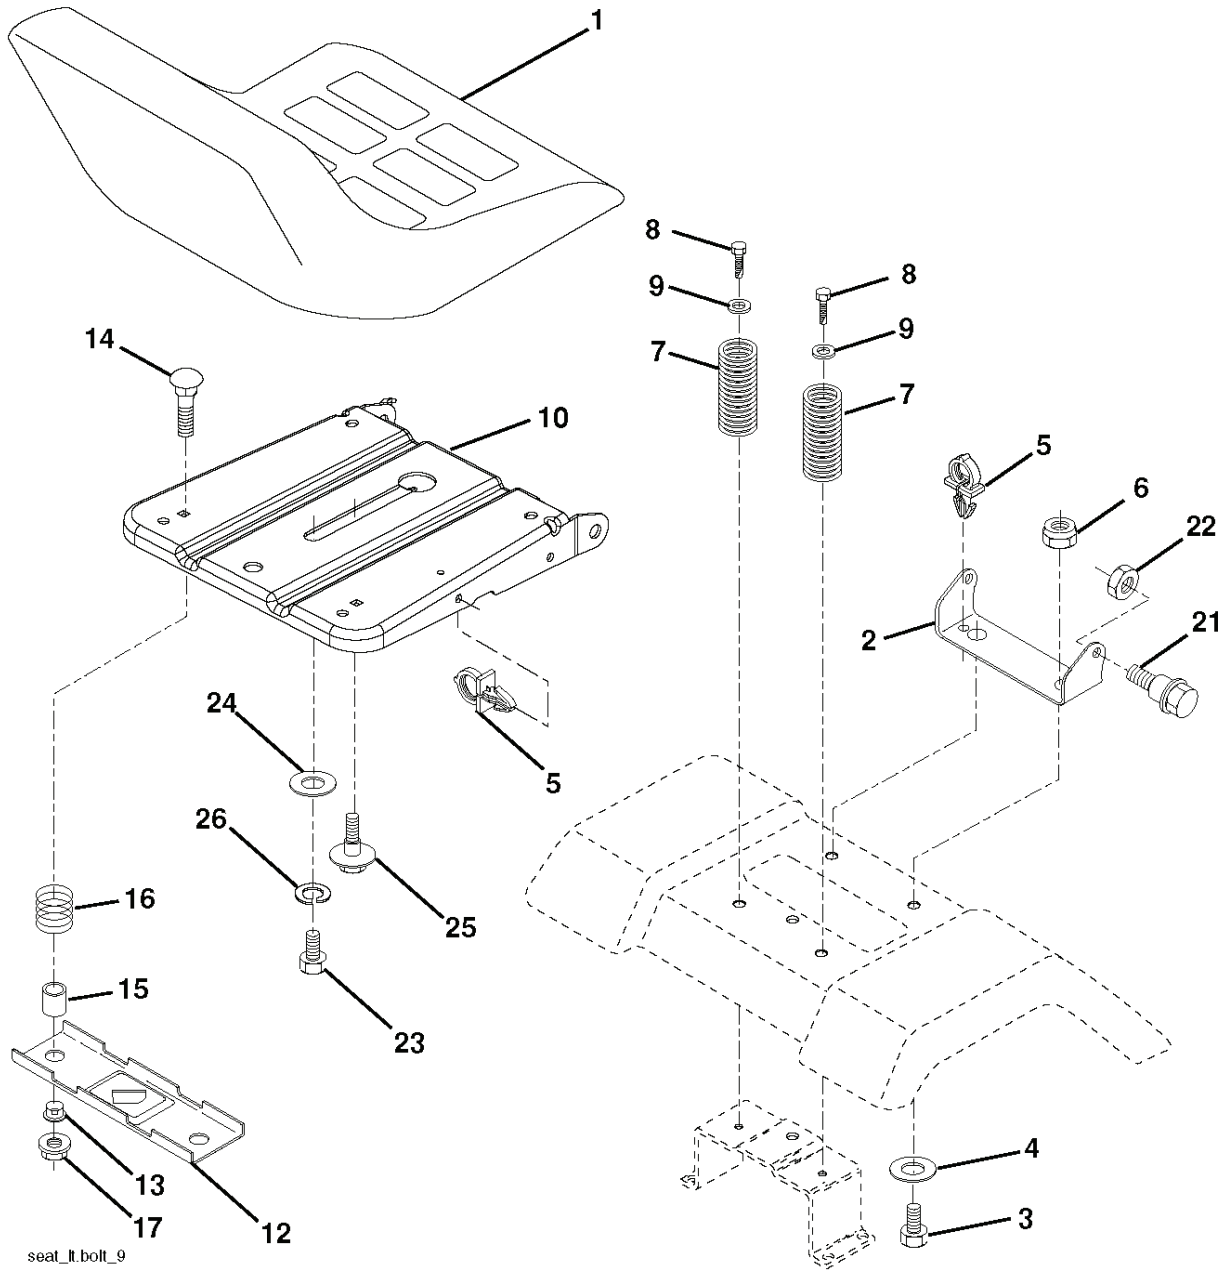

seat_ll.bolt_9

REF.	PART NO.	DESCRIPTION	REMARK	QTY.	KIT
1	532401042	SIEGE CONDUCTEUR		1	
2	532140551	BRACKET		1	
3	871110616	SCREW		1	
4	819131610	WASHER		1	
5	532145006	CLIP		1	
6	873800600	NUT		1	
7	532124181	SPRING		1	
8	817000616	SCREW		1	
9	819131614	WASHER		1	
10	532195530	BERCEAU DE SIEGE CONDUCTEUR		1	
12	532174648	BRACKET		1	
13	532121248	BUSHING		1	
14	872050412	BOLT		1	
15	532134300	SPACER		1	
16	532121250	SPRING		1	
17	532123976	LOCKNUT		1	
21	532171852	BOLT		1	
22	873800500	LOCK NUT		1	
23	871110814	BOLT		1	
24	819171912	WASHER		1	
25	532127018	BOLT		1	
26	810040800	WASHER		1