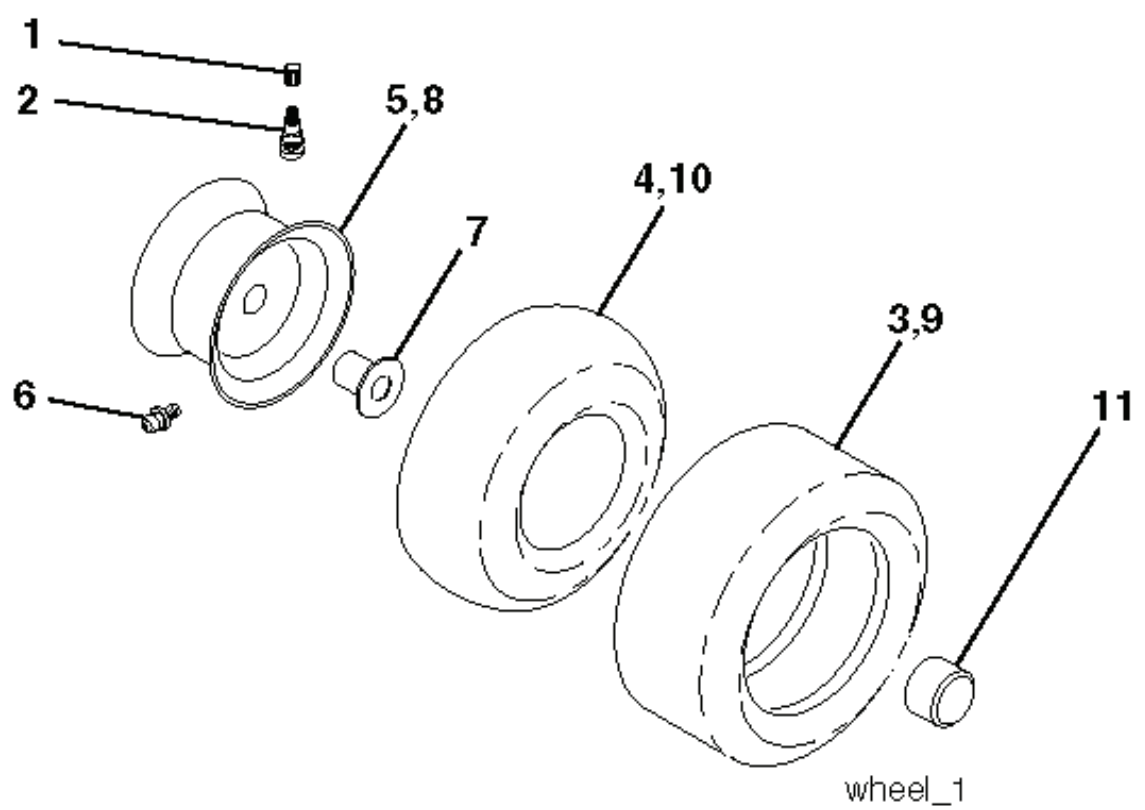

RELAY

seat_ll.bolt_9

REF.	PART NO.	DESCRIPTION	REMARK	QTY.	KIT
1	532401042	SIEGE CONDUCTEUR		1	
2	532140551	BRACKET		1	
3	871110616	SCREW		1	
4	819131610	WASHER		1	
5	532145006	CLIP		1	
6	873800600	NUT		1	
7	532124181	SPRING		1	
8	817000616	SCREW		1	
9	819131614	WASHER		1	
10	532195530	BERCEAU DE SIEGE CONDUCTEUR		1	
12	532174648	BRACKET		1	
13	532121248	BUSHING		1	
14	872050412	BOLT		1	
15	532134300	SPACER		1	
16	532121250	SPRING		1	
17	532123976	LOCKNUT		1	
21	532171852	BOLT		1	
22	873800500	LOCK NUT		1	
23	871110814	BOLT		1	
24	819171912	WASHER		1	
25	532127018	BOLT		1	
26	810040800	WASHER		1	

REF.	PART NO.	DESCRIPTION	REMARK	QTY.	KIT
1	532059192	CAP VALVE		1	
2	532065139	NIPPLE		1	
3	532106222	TIRE	Front 15" x 6.0"-6"	1	
4	532059904	HOSE	(Service Item Only)	1	
5	532138336	RIM	Front 6"	1	
6	532124957	FITTING	(Front Wheel Only)	1	
7	532124959	BEARING	(Front Wheel Only)	1	
8	532138337	RIM SPROCKET	Rear 8"	1	
9	532138468	TIRE	Rear 20" x 8"-8"	1	
10	532124926	HOSE	(Service Item Only)	1	
11	532175039	HUB CAP		1	
--	532144334	SEALING FOAM		1	