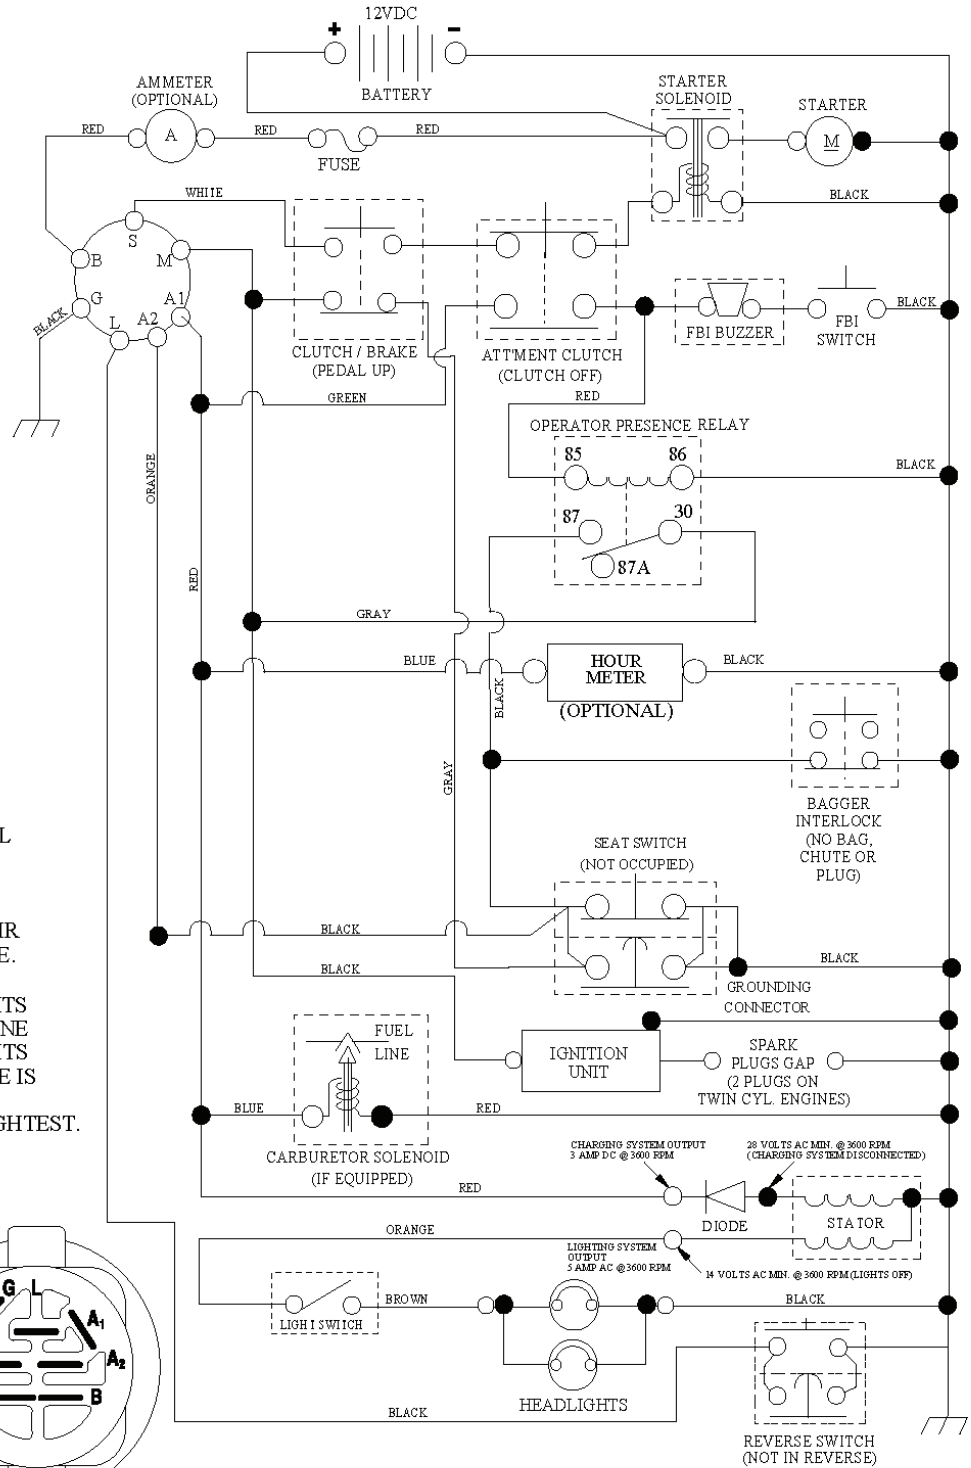

CTH 141, 96061034501, 2013-08

SPARE PARTS LIST

lift-rh.1piece_9_r1

REF.	PART NO.	DESCRIPTION	REMARK	QTY.	KIT
1	532404981	PLUNGE		1	
2	532159471	LEVER		1	
3	532105767	PIN RETAINING SCREW		1	
4	812000002	RETAINER RING		1	
5	819211621	WASHER		1	
6	532120183	BEARING		1	
7	532109413	GRIP		1	
8	532124526	KNOB		1	
11	532139865	LINK		1	
12	532139866	LINK		1	
13	532124670	RETAINER RING		1	
15	532173288	LINK		1	
16	873350800	NUT		1	
17	532175689	BRACKET		1	
18	873800800	NUT		1	
19	532139868	LEVER		1	
20	532194209	SPRING		1	
23	532110807	NUT		1	
24	819131016	WASHER		1	
25	532124874	SPRING		1	
26	532169484	PIN		1	
27	532126971	LEVER		1	
28	873350600	NUT		1	
29	532138057	KNOB		1	
30	532150233	TRUNNION		1	
31	532169865	BEARING		1	
32	873540600	NUT		1	
36	532155097	INDICATOR		1	
37	532123935	PLUG		1	
38	817060516	SCREW		1	
40	819112410	WASHER		1	
41	532123934	INDICATOR		1	
49	532409149	NUT		1	
50	532110452	NUT		1	

IGNITION SWITCH

POSITION	CIRCUIT	"MAKE"
OFF	M+G+A1	
RUN/OVERRIDE	B+A1	
RUN	B+A1	L+A2
START	B + S + A1	

WIRING INSULATED CLIPS

NOTE: IF WIRING INSULATED CLIPS WERE REMOVED FOR SERVICING OF UNIT, THEY SHOULD BE RE-INSTALLED TO PROPERLY SECURE YOUR WIRING.

REF.	PART NO.	DESCRIPTION	REMARK	QTY.	KIT
1	532059192	CAP VALVE		1	
2	532065139	NIPPLE		1	
3	532106222	TIRE	Front 15" x 6.0"-6"	1	
4	532059904	HOSE	(Service Item Only)	1	
5	532138336	RIM	Front 6"	1	
6	532124957	FITTING	(Front Wheel Only)	1	
7	532124959	BEARING	(Front Wheel Only)	1	
8	532138337	RIM SPROCKET	Rear 8"	1	
9	532138468	TIRE	Rear 20" x 8"-8"	1	
10	532124926	HOSE	(Service Item Only)	1	
11	532175039	HUB CAP		1	
--	532144334	SEALING FOAM		1	