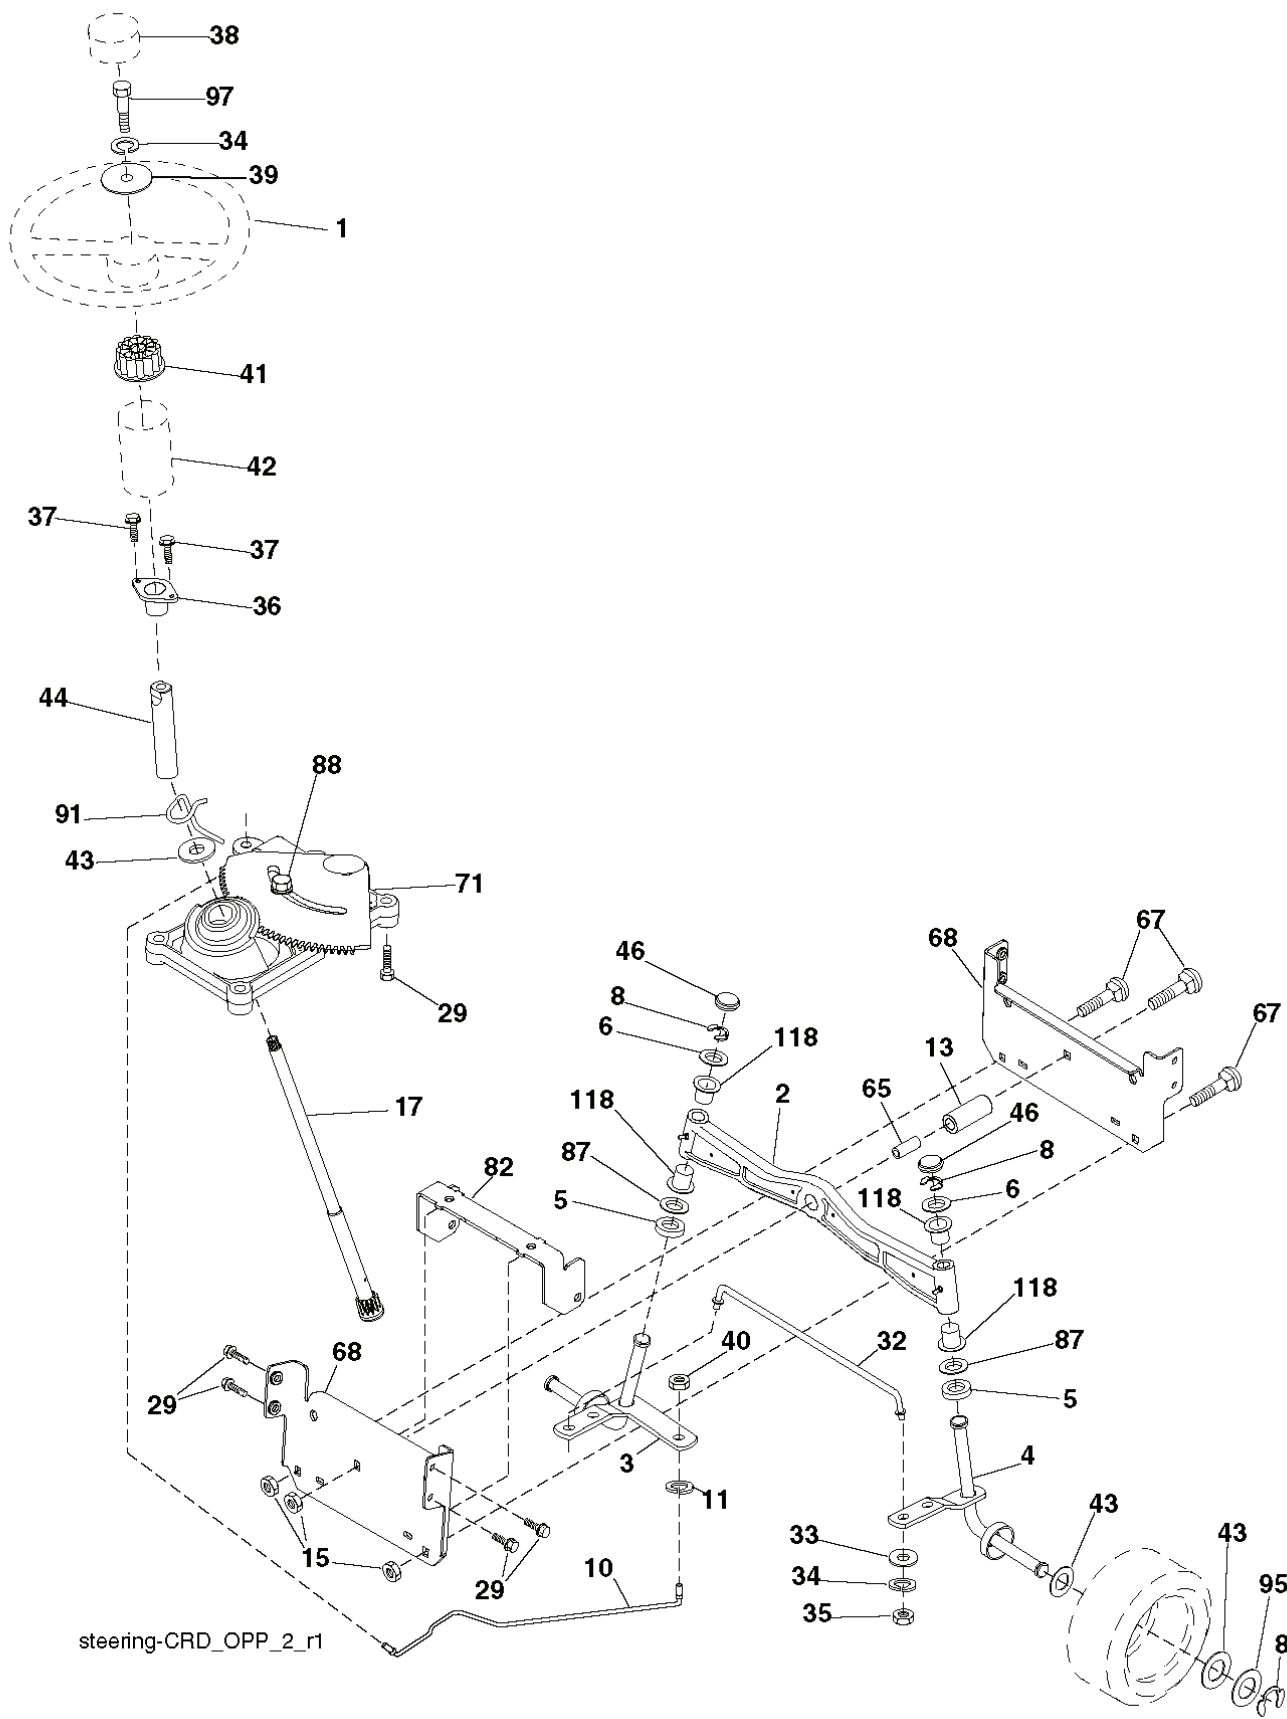

CTH 141, 96061034501, 2013-08

SPARE PARTS LIST

lift-rh.1piece_9_r1

REF.	PART NO.	DESCRIPTION	REMARK	QTY.	KIT
1	532404981	PLUNGE		1	
2	532159471	LEVER		1	
3	532105767	PIN RETAINING SCREW		1	
4	812000002	RETAINER RING		1	
5	819211621	WASHER		1	
6	532120183	BEARING		1	
7	532109413	GRIP		1	
8	532124526	KNOB		1	
11	532139865	LINK		1	
12	532139866	LINK		1	
13	532124670	RETAINER RING		1	
15	532173288	LINK		1	
16	873350800	NUT		1	
17	532175689	BRACKET		1	
18	873800800	NUT		1	
19	532139868	LEVER		1	
20	532194209	SPRING		1	
23	532110807	NUT		1	
24	819131016	WASHER		1	
25	532124874	SPRING		1	
26	532169484	PIN		1	
27	532126971	LEVER		1	
28	873350600	NUT		1	
29	532138057	KNOB		1	
30	532150233	TRUNNION		1	
31	532169865	BEARING		1	
32	873540600	NUT		1	
36	532155097	INDICATOR		1	
37	532123935	PLUG		1	
38	817060516	SCREW		1	
40	819112410	WASHER		1	
41	532123934	INDICATOR		1	
49	532409149	NUT		1	
50	532110452	NUT		1	

RELAY

seat_ll.bolt_9

REF.	PART NO.	DESCRIPTION	REMARK	QTY.	KIT
1	532401042	SIEGE CONDUCTEUR		1	
2	532140551	BRACKET		1	
3	871110616	SCREW		1	
4	819131610	WASHER		1	
5	532145006	CLIP		1	
6	873800600	NUT		1	
7	532124181	SPRING		1	
8	817000616	SCREW		1	
9	819131614	WASHER		1	
10	532195530	BERCEAU DE SIEGE CONDUCTEUR		1	
12	532174648	BRACKET		1	
13	532121248	BUSHING		1	
14	872050412	BOLT		1	
15	532134300	SPACER		1	
16	532121250	SPRING		1	
17	532123976	LOCKNUT		1	
21	532171852	BOLT		1	
22	873800500	LOCK NUT		1	
23	871110814	BOLT		1	
24	819171912	WASHER		1	
25	532127018	BOLT		1	
26	810040800	WASHER		1	

REF.	PART NO.	DESCRIPTION	REMARK	QTY.	KIT
1	532059192	CAP VALVE		1	
2	532065139	NIPPLE		1	
3	532106222	TIRE	Front 15" x 6.0"-6"	1	
4	532059904	HOSE	(Service Item Only)	1	
5	532138336	RIM	Front 6"	1	
6	532124957	FITTING	(Front Wheel Only)	1	
7	532124959	BEARING	(Front Wheel Only)	1	
8	532138337	RIM SPROCKET	Rear 8"	1	
9	532138468	TIRE	Rear 20" x 8"-8"	1	
10	532124926	HOSE	(Service Item Only)	1	
11	532175039	HUB CAP		1	
--	532144334	SEALING FOAM		1	