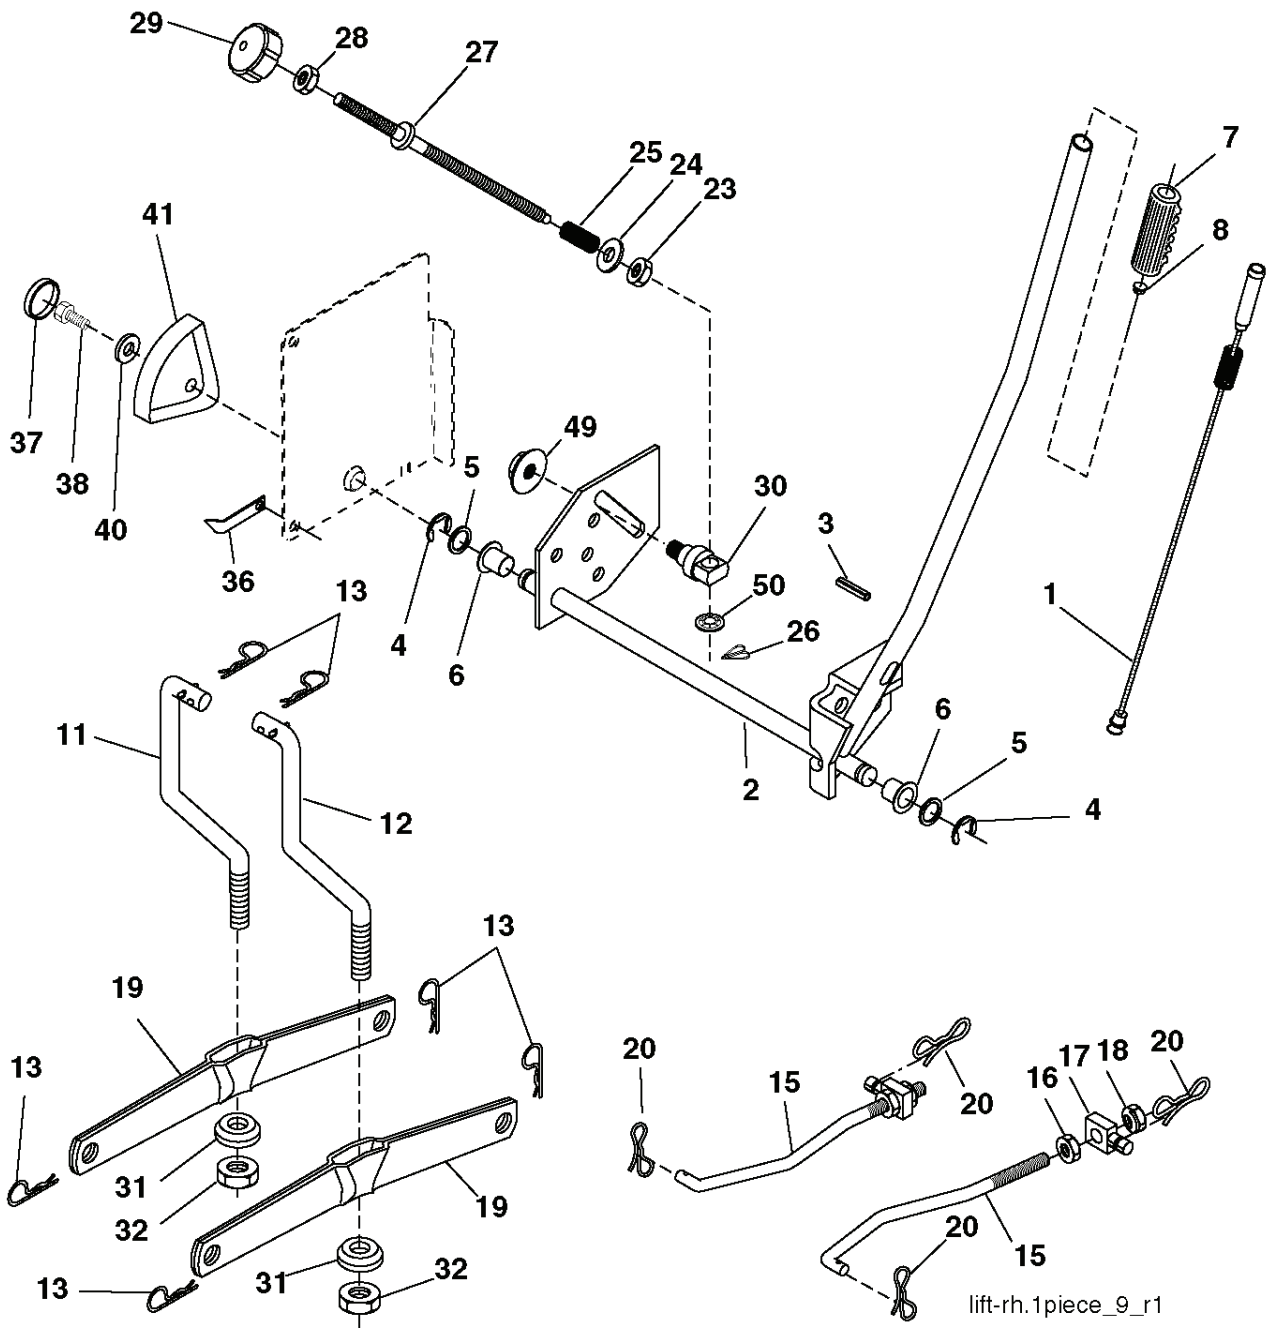

CTH 141, 96061034501, 2013-08

SPARE PARTS LIST

lift-rh.1piece_9_r1

REF.	PART NO.	DESCRIPTION	REMARK	QTY.	KIT
1	532404981	PLUNGE		1	
2	532159471	LEVER		1	
3	532105767	PIN RETAINING SCREW		1	
4	812000002	RETAINER RING		1	
5	819211621	WASHER		1	
6	532120183	BEARING		1	
7	532109413	GRIP		1	
8	532124526	KNOB		1	
11	532139865	LINK		1	
12	532139866	LINK		1	
13	532124670	RETAINER RING		1	
15	532173288	LINK		1	
16	873350800	NUT		1	
17	532175689	BRACKET		1	
18	873800800	NUT		1	
19	532139868	LEVER		1	
20	532194209	SPRING		1	
23	532110807	NUT		1	
24	819131016	WASHER		1	
25	532124874	SPRING		1	
26	532169484	PIN		1	
27	532126971	LEVER		1	
28	873350600	NUT		1	
29	532138057	KNOB		1	
30	532150233	TRUNNION		1	
31	532169865	BEARING		1	
32	873540600	NUT		1	
36	532155097	INDICATOR		1	
37	532123935	PLUG		1	
38	817060516	SCREW		1	
40	819112410	WASHER		1	
41	532123934	INDICATOR		1	
49	532409149	NUT		1	
50	532110452	NUT		1	

RELAY

seat_ll.bolt_9

REF.	PART NO.	DESCRIPTION	REMARK	QTY.	KIT
1	532401042	SIEGE CONDUCTEUR		1	
2	532140551	BRACKET		1	
3	871110616	SCREW		1	
4	819131610	WASHER		1	
5	532145006	CLIP		1	
6	873800600	NUT		1	
7	532124181	SPRING		1	
8	817000616	SCREW		1	
9	819131614	WASHER		1	
10	532195530	BERCEAU DE SIEGE CONDUCTEUR		1	
12	532174648	BRACKET		1	
13	532121248	BUSHING		1	
14	872050412	BOLT		1	
15	532134300	SPACER		1	
16	532121250	SPRING		1	
17	532123976	LOCKNUT		1	
21	532171852	BOLT		1	
22	873800500	LOCK NUT		1	
23	871110814	BOLT		1	
24	819171912	WASHER		1	
25	532127018	BOLT		1	
26	810040800	WASHER		1	

REF.	PART NO.	DESCRIPTION	REMARK	QTY.	KIT
1	532059192	CAP VALVE		1	
2	532065139	NIPPLE		1	
3	532106222	TIRE	Front 15" x 6.0"-6"	1	
4	532059904	HOSE	(Service Item Only)	1	
5	532138336	RIM	Front 6"	1	
6	532124957	FITTING	(Front Wheel Only)	1	
7	532124959	BEARING	(Front Wheel Only)	1	
8	532138337	RIM SPROCKET	Rear 8"	1	
9	532138468	TIRE	Rear 20" x 8"-8"	1	
10	532124926	HOSE	(Service Item Only)	1	
11	532175039	HUB CAP		1	
--	532144334	SEALING FOAM		1	