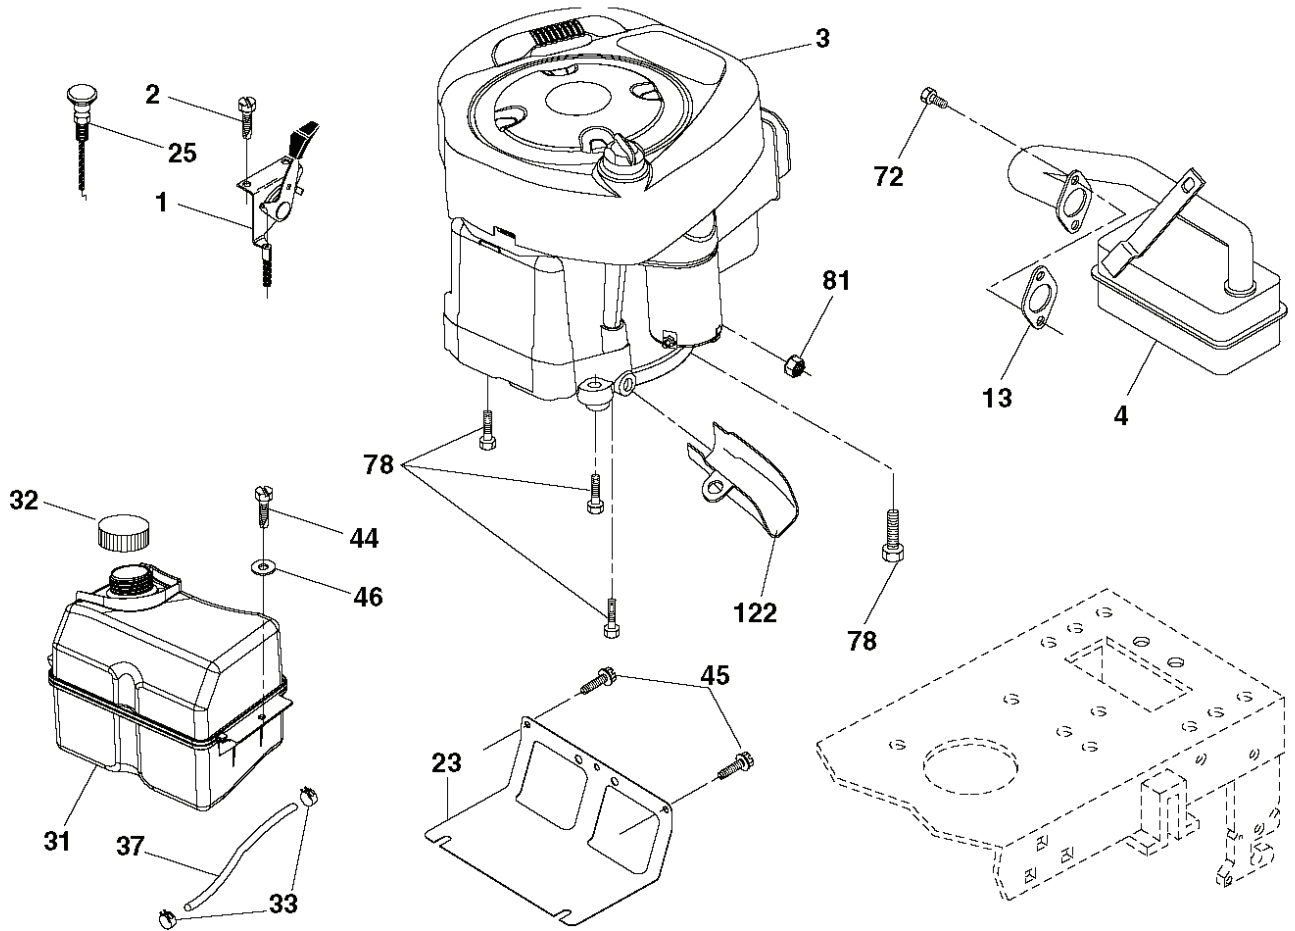

OPTIONAL EQUIPMENT
Spark Arrester

engine-CRD_bs_20

REF.	PART NO.	DESCRIPTION	REMARK	QTY.	KIT
1	532170551	THROTTLE CONTROL		1	
2	817720408	SCREW		1	
3	000000000	W/O DESCRIPTION	Engine B&S Model No. 31A507-2391-B1 (438618)	1	
4	532137352	MUFFLER		1	
13	532165291	GASKET		1	
23	532169837	HEAT SHIELD		1	
25	532190695	CONTROL CHOKE		1	
29	532137180	SPARK ARRESTER KIT		1	
31	532407551	FUEL TANK		1	
32	532430220	FUEL CAP		1	
33	532123487	HOSE CLAMP		1	
37	532137040	HOSE		1	
44	817670412	SCREW		1	
45	817000612	SCREW		1	
46	819091416	WASHER		1	
72	532192334	SCREW		1	
78	817060620	SCREW		1	
81	873510400	NUT		1	
122	532421922	EXTENSION PIPE		1