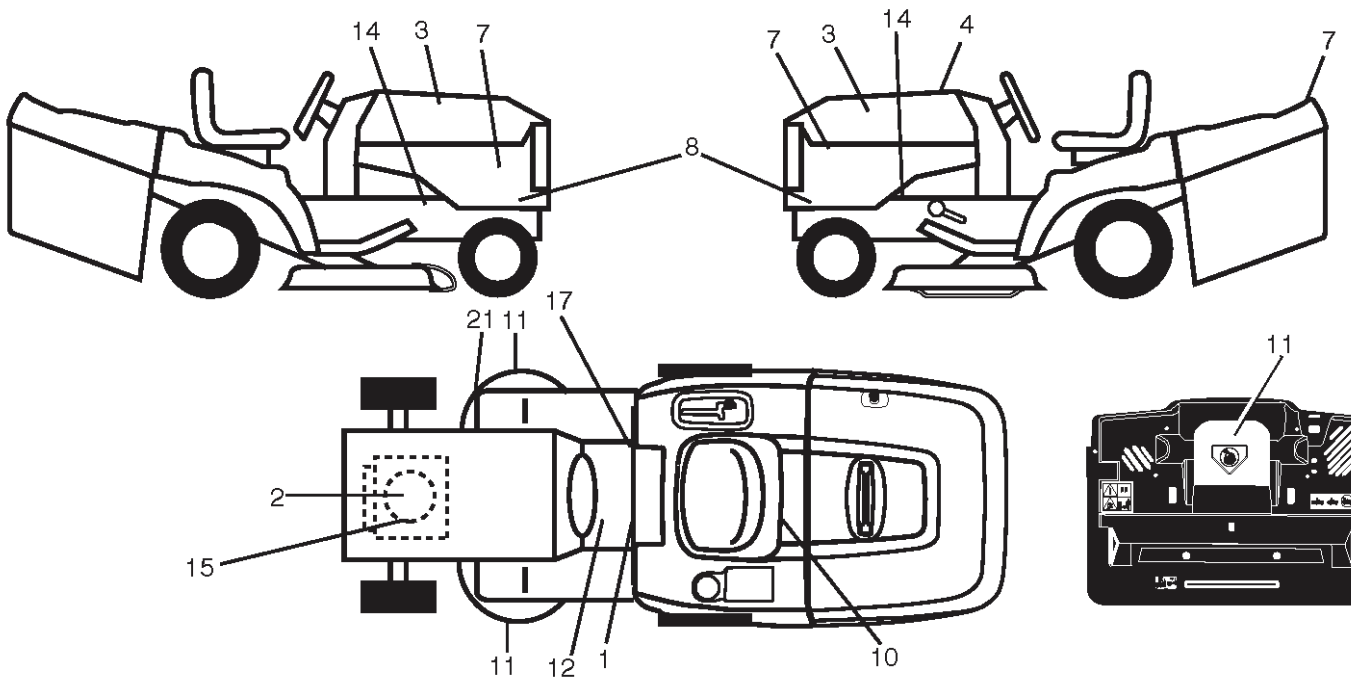

REF.	PART NO.	DESCRIPTION	REMARK	QTY.	KIT
1	581578101	DECAL		1	
2	581579701	DECAL		1	
3	532415558	DECAL		1	
4	532445996	DECAL		1	
7	585160601	DECAL		1	
8	532440866	DECAL		1	
10	532145005	DECAL		1	
11	581579101	DECAL		1	
12	581724001	DECAL		1	
14	581579601	DECAL		1	
15	532437412	DECAL		1	
17	581578001	DECAL		1	
21	581580005	DECAL		1	
	581724801	DECAL		1	
--	581724901	DECAL		1