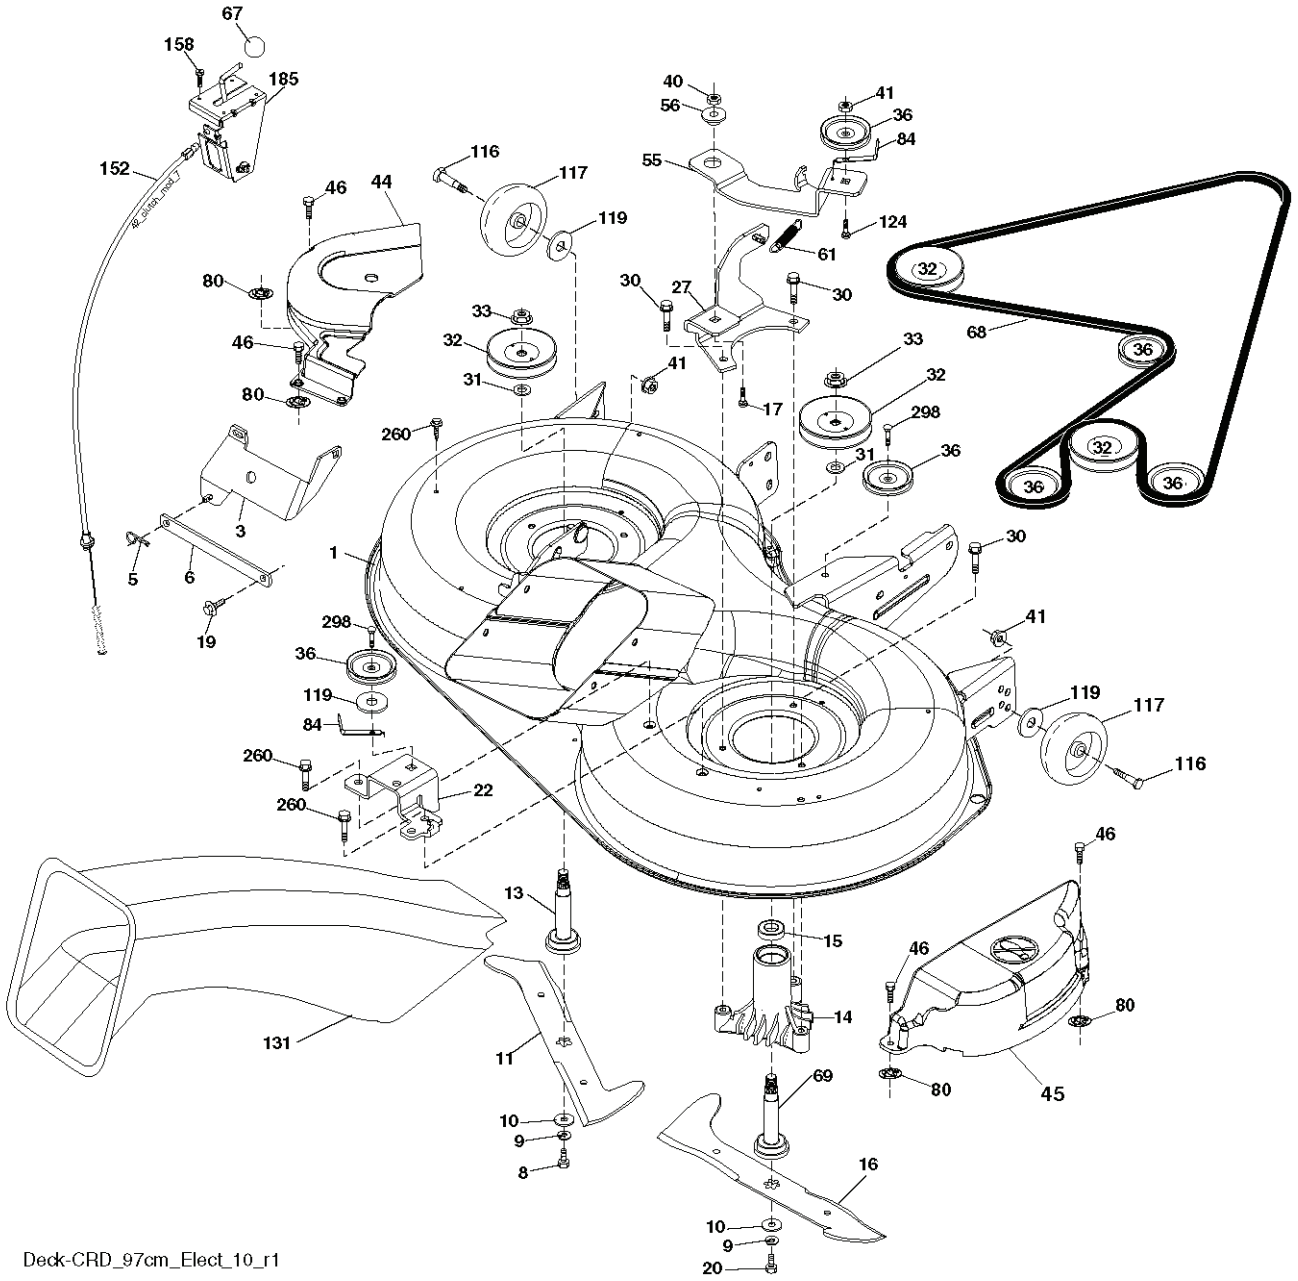

Deck-CRD_97cm_Elect_10_r1

REF.	PART NO.	DESCRIPTION	REMARK	QTY.	KIT
1	532429121	CUTTING DECK		1	
3	532431864	BRACKET		1	
5	532124670	RETAINER RING		1	
6	532165557	ROD		1	
8	532181712	BOLT		1	
9	810030600	WASHER		1	
10	532140296	WASHER		1	
11	532427984	RIDE ON BLADE		1	
13	532137645	SHAFT		1	
14	532128774	BEARING HOUSING		1	
15	532110485	BEARING		1	
16	532427985	BLADE		1	
17	872140610	BOLT		1	
19	532132827	SPEC. BOLT		1	
20	532181713	BOLT		1	
22	532431169	BRACKET		1	
27	532427981	BRACKET		1	
30	532173984	SCREW		1	
31	532187690	WASHER		1	
32	532153532	PULLEY		1	
33	532400234	NUT		1	
36	532146763	PULLEY		1	
40	873680600	NUT		1	
41	873900600	NUT		1	
44	532431170	COVER		1	
45	532438968	MANDREL		1	
46	532137729	SCREW		1	
55	532199498	ARM		1	
56	532165723	SPACER		1	
61	532199486	SPRING		1	
67	532106932	KNOB		1	
68	532429532	BELT		1	
69	532165482	SHAFT		1	
80	532423062	NUT		1	
84	532156085	BELT GUIDE		1	
116	532193406	BOLT		1	
117	532174873	WHEEL		1	
119	819132012	WASHER		1	
124	872110612	BOLT		1	
131	532165661	PIPE		1	
152	532176074	WIRE		1	
158	817720408	SCREW		1	
185	532188234	CABLE		1	
260	817670608	SCREW		1	
298	817490628	SCREW		1	
--	532181857	BEARING HOUSING	Mandrel Assembly (Includes housing, shaft assembly, and bearing only - pulley/nut/washer and blade bolt/washers not included)	1	
--	532181858	BEARING HOUSING		1	
--	532431580	CUTTING DECK	Replacement Mower, Complete (Std. Deck - Order separately guage wheel components key nos. 116, 117 & 119)	1	
	PART NO.		REMARK		KIT