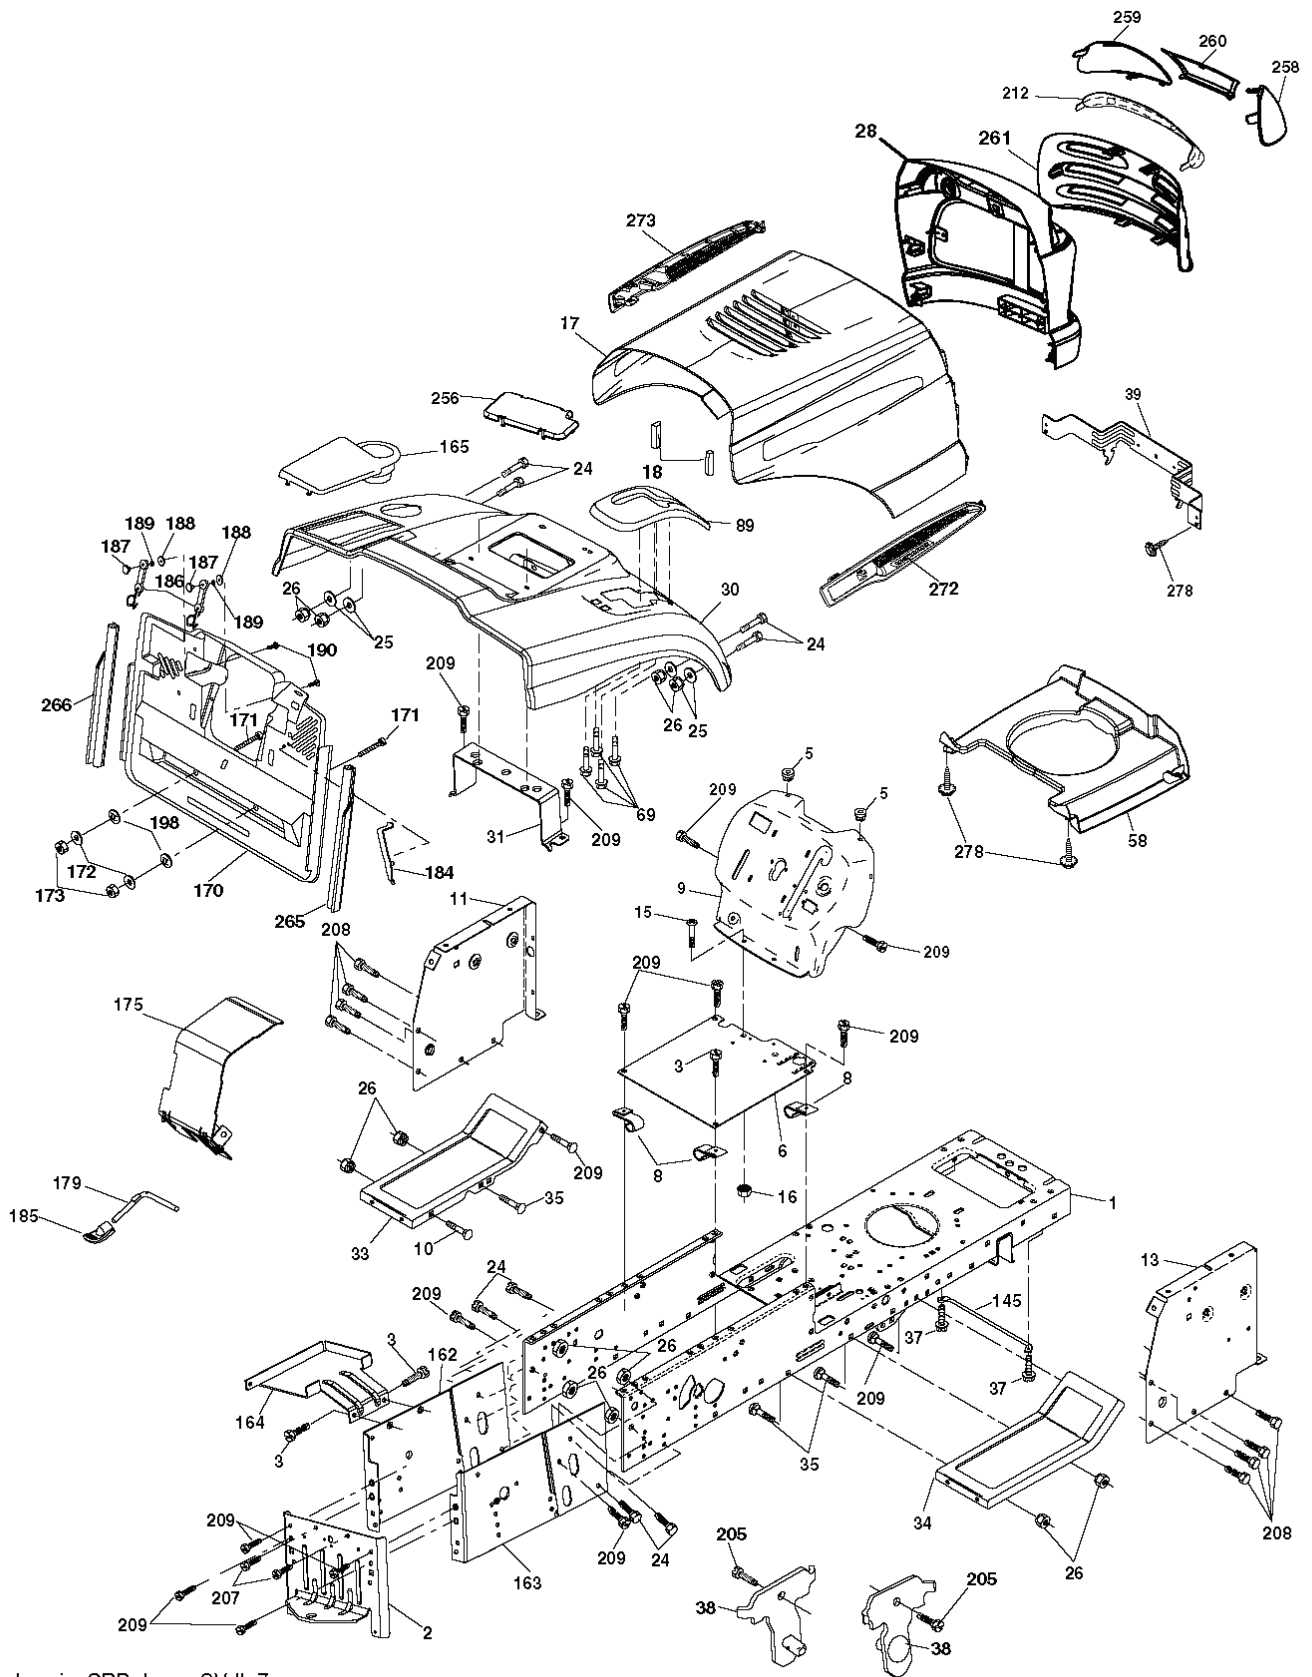

CTH 141, 96061034501, 2013-08

SPARE PARTS LIST

lift-rh.1piece_9_r1

REF.	PART NO.	DESCRIPTION	REMARK	QTY.	KIT
1	532404981	PLUNGE		1	
2	532159471	LEVER		1	
3	532105767	PIN RETAINING SCREW		1	
4	812000002	RETAINER RING		1	
5	819211621	WASHER		1	
6	532120183	BEARING		1	
7	532109413	GRIP		1	
8	532124526	KNOB		1	
11	532139865	LINK		1	
12	532139866	LINK		1	
13	532124670	RETAINER RING		1	
15	532173288	LINK		1	
16	873350800	NUT		1	
17	532175689	BRACKET		1	
18	873800800	NUT		1	
19	532139868	LEVER		1	
20	532194209	SPRING		1	
23	532110807	NUT		1	
24	819131016	WASHER		1	
25	532124874	SPRING		1	
26	532169484	PIN		1	
27	532126971	LEVER		1	
28	873350600	NUT		1	
29	532138057	KNOB		1	
30	532150233	TRUNNION		1	
31	532169865	BEARING		1	
32	873540600	NUT		1	
36	532155097	INDICATOR		1	
37	532123935	PLUG		1	
38	817060516	SCREW		1	
40	819112410	WASHER		1	
41	532123934	INDICATOR		1	
49	532409149	NUT		1	
50	532110452	NUT		1	

RELAY

seat_ll.bolt_9

REF.	PART NO.	DESCRIPTION	REMARK	QTY.	KIT
1	532401042	SIEGE CONDUCTEUR		1	
2	532140551	BRACKET		1	
3	871110616	SCREW		1	
4	819131610	WASHER		1	
5	532145006	CLIP		1	
6	873800600	NUT		1	
7	532124181	SPRING		1	
8	817000616	SCREW		1	
9	819131614	WASHER		1	
10	532195530	BERCEAU DE SIEGE CONDUCTEUR		1	
12	532174648	BRACKET		1	
13	532121248	BUSHING		1	
14	872050412	BOLT		1	
15	532134300	SPACER		1	
16	532121250	SPRING		1	
17	532123976	LOCKNUT		1	
21	532171852	BOLT		1	
22	873800500	LOCK NUT		1	
23	871110814	BOLT		1	
24	819171912	WASHER		1	
25	532127018	BOLT		1	
26	810040800	WASHER		1	

REF.	PART NO.	DESCRIPTION	REMARK	QTY.	KIT
1	532059192	CAP VALVE		1	
2	532065139	NIPPLE		1	
3	532106222	TIRE	Front 15" x 6.0"-6"	1	
4	532059904	HOSE	(Service Item Only)	1	
5	532138336	RIM	Front 6"	1	
6	532124957	FITTING	(Front Wheel Only)	1	
7	532124959	BEARING	(Front Wheel Only)	1	
8	532138337	RIM SPROCKET	Rear 8"	1	
9	532138468	TIRE	Rear 20" x 8"-8"	1	
10	532124926	HOSE	(Service Item Only)	1	
11	532175039	HUB CAP		1	
--	532144334	SEALING FOAM		1	