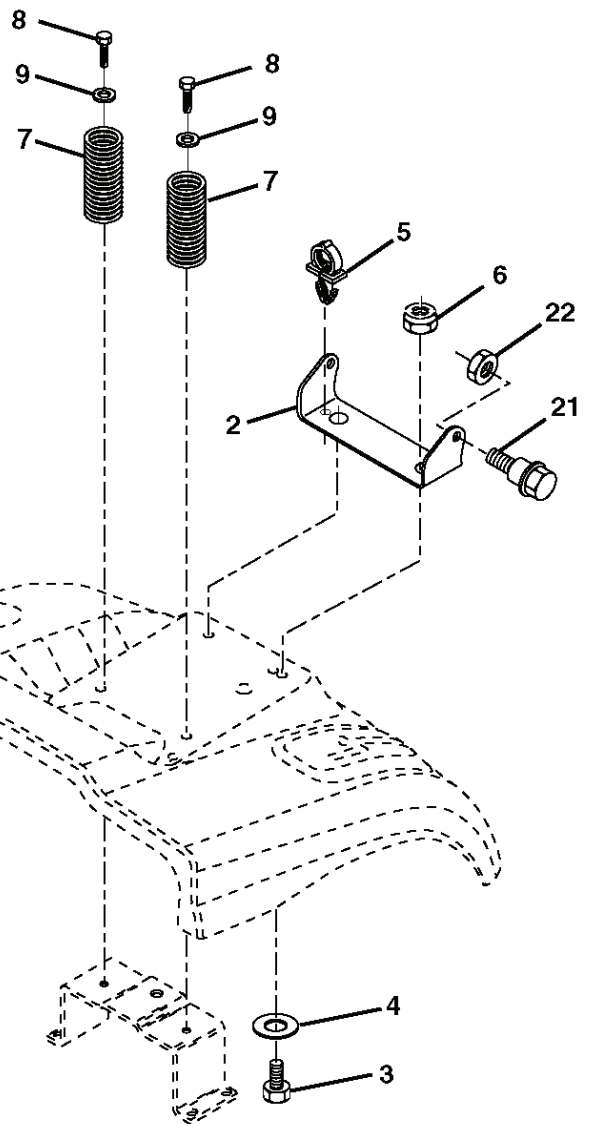

lift-rh.1piece\_9\_r1

REF.	PART NO.	DESCRIPTION	REMARK	QTY.	KIT
1	532404981	PLUNGE		1	
2	532159471	LEVER		1	
3	532105767	PIN RETAINING SCREW		1	
4	812000002	RETAINER RING		1	
5	819211621	WASHER		1	
6	532120183	BEARING		1	
7	532125631	HANDLE		1	
8	532122365	PLUG		1	
11	532139865	LINK		1	
12	532139866	LINK		1	
13	532124670	RETAINER RING		1	
15	532173288	LINK		1	
16	873350800	NUT		1	
17	532175689	BRACKET		1	
18	873800800	NUT		1	
19	532139868	LEVER		1	
20	532194209	SPRING		1	
23	532110807	NUT		1	
24	819131016	WASHER		1	
25	532164024	SPRING		1	
26	532169484	PIN		1	
27	532164543	ROD		1	
28	873350600	NUT		1	
29	532138057	KNOB		1	
30	532150233	TRUNNION		1	
31	532169865	BEARING		1	
32	873540600	NUT		1	
36	532155097	INDICATOR		1	
37	532123935	PLUG		1	
38	817060516	SCREW		1	
40	819112410	WASHER		1	
41	532123934	INDICATOR		1	
49	532145212	NUT		1	
50	532110452	NUT		1	

IGNITION SWITCH

POSITION	CIRCUIT	"MAKE"
OFF	M+G+A1	
RUN/OVERRIDE	B+A1	
RUN	B+A1	L+A2
START	B+S+A1	

WIRING INSULATED CLIPS  
 NOTE: IF WIRING INSULATED CLIPS WERE REMOVED FOR SERVICING OF UNIT, THEY SHOULD BE RE-INSTALLED TO PROPERLY SECURE YOUR WIRING.

03048

PTO SWITCH

POSITION	CIRCUIT
OFF	C + G, B + H
ON	C + F, B + E, A + D

RELAY

NON-REMOVABLE CONNECTIONS

REMOVABLE CONNECTIONS

seat\_lt.knob\_7(CRD)

---

REF.	PART NO.	DESCRIPTION	REMARK	QTY.	KIT
1	532188715	SIEGE CONDUCTEUR		1	
2	532140551	BRACKET		1	
3	871110616	SCREW		1	
4	819131610	WASHER		1	
5	532145006	CLIP		1	
6	873800600	NUT		1	
7	532124181	SPRING		1	
8	817000616	SCREW		1	
9	819131614	WASHER		1	
10	532195530	BERCEAU DE SIEGE CONDUCTEUR		1	
11	532166369	WING NUT		1	
12	532174648	BRACKET		1	
13	532121248	BUSHING		1	
14	872050412	BOLT		1	
15	532121249	SPACER		1	
16	532123740	SPRING		1	
17	532123976	LOCKNUT		1	
21	532171852	BOLT		1	
22	873800500	LOCK NUT		1	
24	819171912	WASHER		1	
25	532127018	BOLT		1	