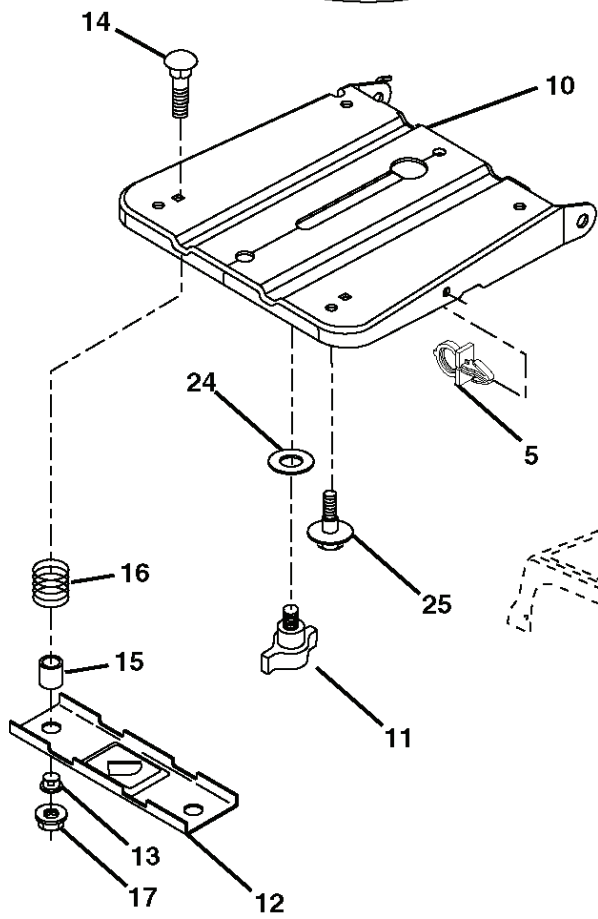

lift-rh.1piece\_9\_r1

REF.	PART NO.	DESCRIPTION	REMARK	QTY.	KIT
1	532404981	PLUNGE		1	
2	532159471	LEVER		1	
3	532105767	PIN RETAINING SCREW		1	
4	812000002	RETAINER RING		1	
5	819211621	WASHER		1	
6	532120183	BEARING		1	
7	532125631	HANDLE		1	
8	532122365	PLUG		1	
11	532139865	LINK		1	
12	532139866	LINK		1	
13	532124670	RETAINER RING		1	
15	532173288	LINK		1	
16	873350800	NUT		1	
17	532175689	BRACKET		1	
18	873800800	NUT		1	
19	532139868	LEVER		1	
20	532194209	SPRING		1	
23	532110807	NUT		1	
24	819131016	WASHER		1	
25	532164024	SPRING		1	
26	532169484	PIN		1	
27	532164543	ROD		1	
28	873350600	NUT		1	
29	532138057	KNOB		1	
30	532150233	TRUNNION		1	
31	532169865	BEARING		1	
32	873540600	NUT		1	
36	532155097	INDICATOR		1	
37	532123935	PLUG		1	
38	817060516	SCREW		1	
40	819112410	WASHER		1	
41	532123934	INDICATOR		1	
49	532145212	NUT		1	
50	532110452	NUT		1	

IGNITION SWITCH

POSITION	CIRCUIT	"MAKE"
OFF	M+G+A1	
RUN/OVERRIDE	B+A1	
RUN	B+A1	L+A2
START	B+S+A1	

WIRING INSULATED CLIPS  
 NOTE: IF WIRING INSULATED CLIPS WERE REMOVED FOR SERVICING OF UNIT, THEY SHOULD BE RE-INSTALLED TO PROPERLY SECURE YOUR WIRING.

03048

PTO SWITCH

POSITION	CIRCUIT
OFF	C + G, B + H
ON	C + F, B + E, A + D

RELAY

NON-REMOVABLE CONNECTIONS

REMOVABLE CONNECTIONS

seat\_lt.knob\_7(CRD)

---

REF.	PART NO.	DESCRIPTION	REMARK	QTY.	KIT
1	532188715	SIEGE CONDUCTEUR		1	
2	532140551	BRACKET		1	
3	871110616	SCREW		1	
4	819131610	WASHER		1	
5	532145006	CLIP		1	
6	873800600	NUT		1	
7	532124181	SPRING		1	
8	817000616	SCREW		1	
9	819131614	WASHER		1	
10	532195530	BERCEAU DE SIEGE CONDUCTEUR		1	
11	532166369	WING NUT		1	
12	532174648	BRACKET		1	
13	532121248	BUSHING		1	
14	872050412	BOLT		1	
15	532121249	SPACER		1	
16	532123740	SPRING		1	
17	532123976	LOCKNUT		1	
21	532171852	BOLT		1	
22	873800500	LOCK NUT		1	
24	819171912	WASHER		1	
25	532127018	BOLT		1	