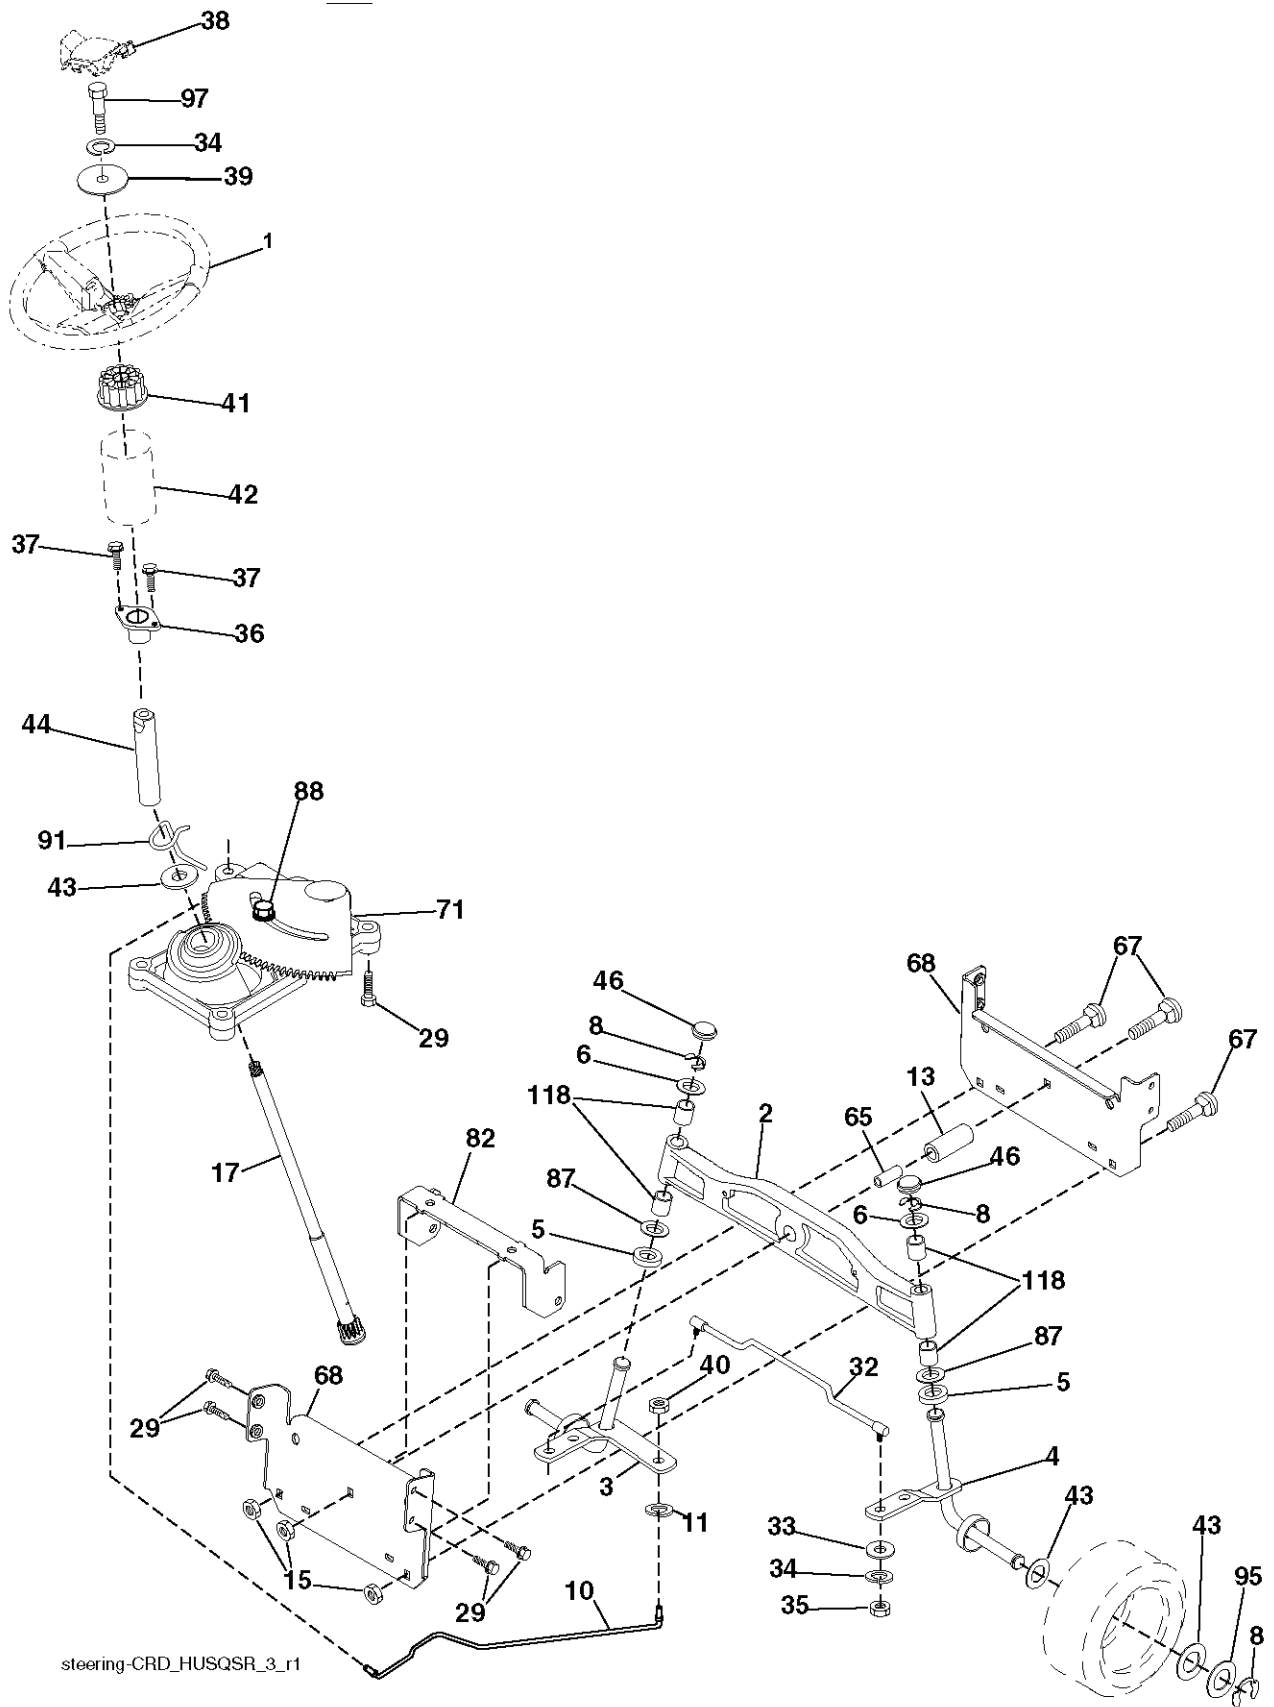

# **SPARE PARTS LIST**

REF.	PART NO.	DESCRIPTION	REMARK	QTY.	KIT
1	532429121	CUTTING DECK		1	
3	532431864	BRACKET		1	
5	532124670	RETAINER RING		1	
6	532165557	ROD		1	
8	532181712	BOLT		1	
9	810030600	WASHER		1	
10	532140296	WASHER		1	
11	532427984	RIDE ON BLADE		1	
13	532137645	SHAFT		1	
14	532128774	BEARING HOUSING		1	
15	532110485	BEARING		1	
16	532427985	BLADE		1	
17	872140610	BOLT		1	
19	532132827	SPEC. BOLT		1	
20	532181713	BOLT		1	
22	532431169	BRACKET		1	
27	532427981	BRACKET		1	
30	532173984	SCREW		1	
31	532187690	WASHER		1	
32	532153532	PULLEY		1	
33	532400234	NUT		1	
36	532146763	PULLEY		1	
40	873680600	NUT		1	
41	873900600	NUT		1	
44	532430210	COVER		1	
45	532430209	COVER		1	
46	532137729	SCREW		1	
55	532199498	ARM		1	
56	532165723	SPACER		1	
61	532199486	SPRING		1	
68	532429532	BELT		1	
69	532165482	SHAFT		1	
84	532156085	BELT GUIDE		1	
116	532193406	BOLT		1	
117	532174873	WHEEL		1	
119	819132012	WASHER		1	
124	872110612	BOLT		1	
131	532165661	PIPE		1	
260	817670608	SCREW		1	
298	817490628	SCREW		1	
299	532415598	HOSE COUPLING		1	
311	532430774	COVER		1	
312	532430775	COVER		1	
--	532181857	BEARING HOUSING	Mandrel Assembly (Includes housing, shaft assembly, and bearing only - pulley/nut/washer and blade bolt/washers not included)	1	
--	532181858	BEARING HOUSING		1	
--	532431007	CUTTING DECK	Replacement Mower. Complete (Std. Deck - Order separately guage wheel components key nos. 116, 117 & 119)	1	

REF.	PART NO.	DESCRIPTION	REMARK	QTY.	KIT
1	532188715	SIEGE CONDUCTEUR		1	
2	532140551	BRACKET		1	
3	871110616	SCREW		1	
4	819131610	WASHER		1	
5	532145006	CLIP		1	
6	873800600	NUT		1	
7	532124181	SPRING		1	
8	817000616	SCREW		1	
9	819131614	WASHER		1	
10	532195530	BERCEAU DE SIEGE CONDUCTEUR		1	
11	532166369	WING NUT		1	
12	532174648	BRACKET		1	
13	532121248	BUSHING		1	
14	872050412	BOLT		1	
15	532121249	SPACER		1	
16	532123740	SPRING		1	
17	532123976	LOCKNUT		1	
21	532171852	BOLT		1	
22	873800500	LOCK NUT		1	
24	819171912	WASHER		1	
25	532127018	BOLT		1	