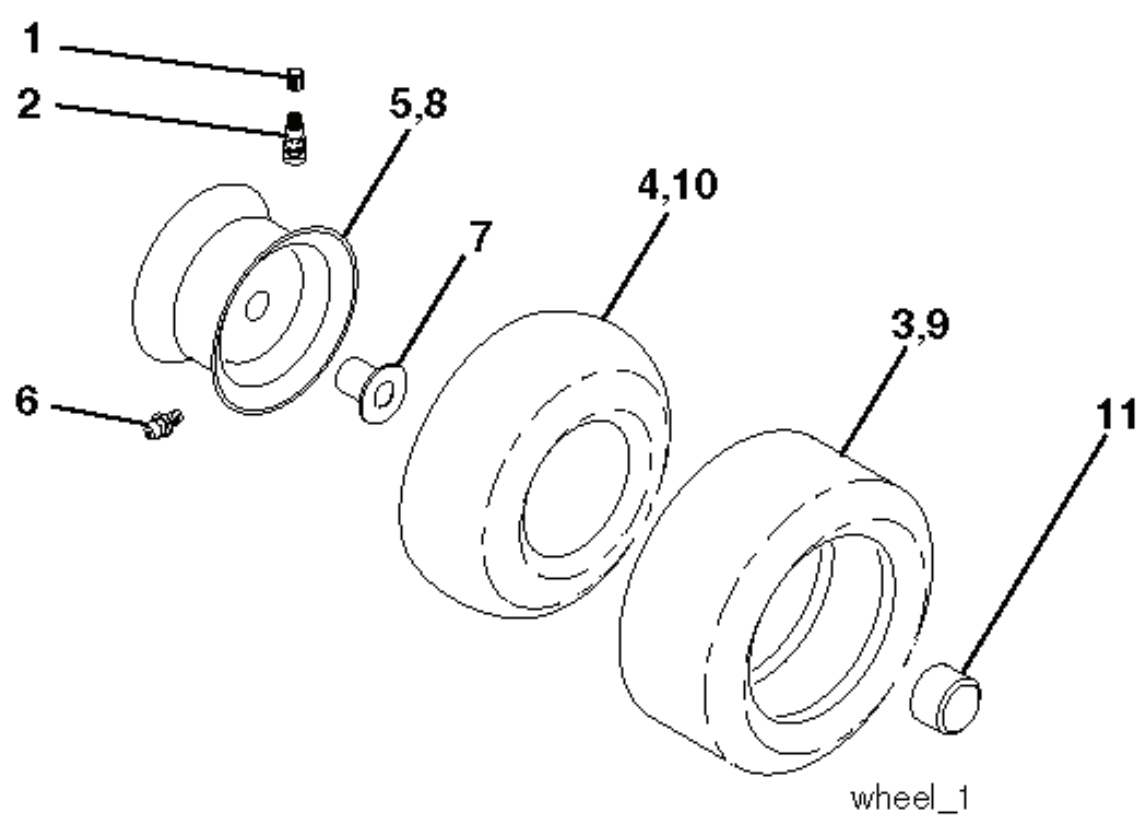

03048

PTO SWITCH

POSITION	CIRCUIT
OFF	C + G, B + H
ON	C + F, B + E, A + D

RELAY

NON-REMOVABLE CONNECTIONS

REMOVABLE CONNECTIONS

seat\_lt.knob\_7(CRD)

---

REF.	PART NO.	DESCRIPTION	REMARK	QTY.	KIT
1	532188715	SIEGE CONDUCTEUR		1	
2	532140551	BRACKET		1	
3	871110616	SCREW		1	
4	819131610	WASHER		1	
5	532145006	CLIP		1	
6	873800600	NUT		1	
7	532124181	SPRING		1	
8	817000616	SCREW		1	
9	819131614	WASHER		1	
10	532195530	BERCEAU DE SIEGE CONDUCTEUR		1	
11	532166369	WING NUT		1	
12	532174648	BRACKET		1	
13	532121248	BUSHING		1	
14	872050412	BOLT		1	
15	532121249	SPACER		1	
16	532123740	SPRING		1	
17	532123976	LOCKNUT		1	
21	532171852	BOLT		1	
22	873800500	LOCK NUT		1	
24	819171912	WASHER		1	
25	532127018	BOLT		1	

---

REF.	PART NO.	DESCRIPTION	REMARK	QTY.	KIT
1	532059192	CAP VALVE		1	
2	532065139	NIPPLE		1	
3	532106222	TIRE	Front 15 x 6.0 - 6	1	
4	532059904	HOSE	Front	1	
5	532138336	RIM	Front 6"	1	
6	532124957	FITTING		1	
7	532124959	BEARING		1	
8	532138337	RIM SPROCKET	Rear 8"	1	
9	532122082	TIRE	Rear 20 x 10-8	1	
10	532124926	HOSE	Rear 9.5 x 8	1	
11	532175039	HUB CAP		1	
--	532144334	SEALING FOAM		1	