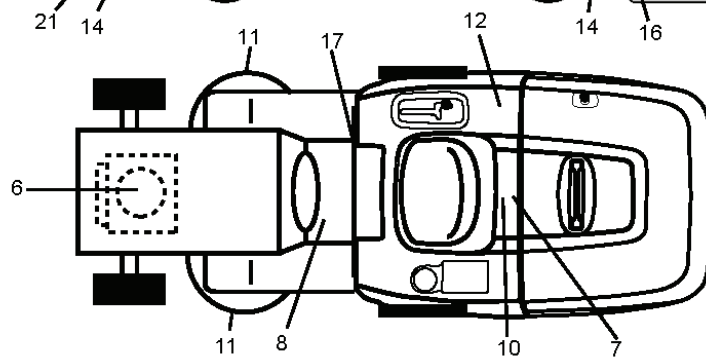

REF.	PART NO.	DESCRIPTION	REMARK	QTY.	KIT
1	532409758	DECAL		1	
2	532400389	LABEL		1	
3	532429196	DECAL		1	
4	532431137	DECAL		1	
6	532196841	DECAL		1	
7	532166960	DECAL		1	
8	532159737	DECAL		1	
10	532145005	DECAL		1	
11	532182166	DECAL		1	
12	532180432	DECAL		1	
14	532159736	DECAL		1	
16	532401146	DECAL		1	
17	532140837	DECAL		1	
21	532166286	DECAL		1	
--	532138311	DECAL		1	
--	532181916	PROTEGE*RPL.PAR 532179768418		1	
--	532181917	PROTEGE*RPL.PAR 532179769418		1