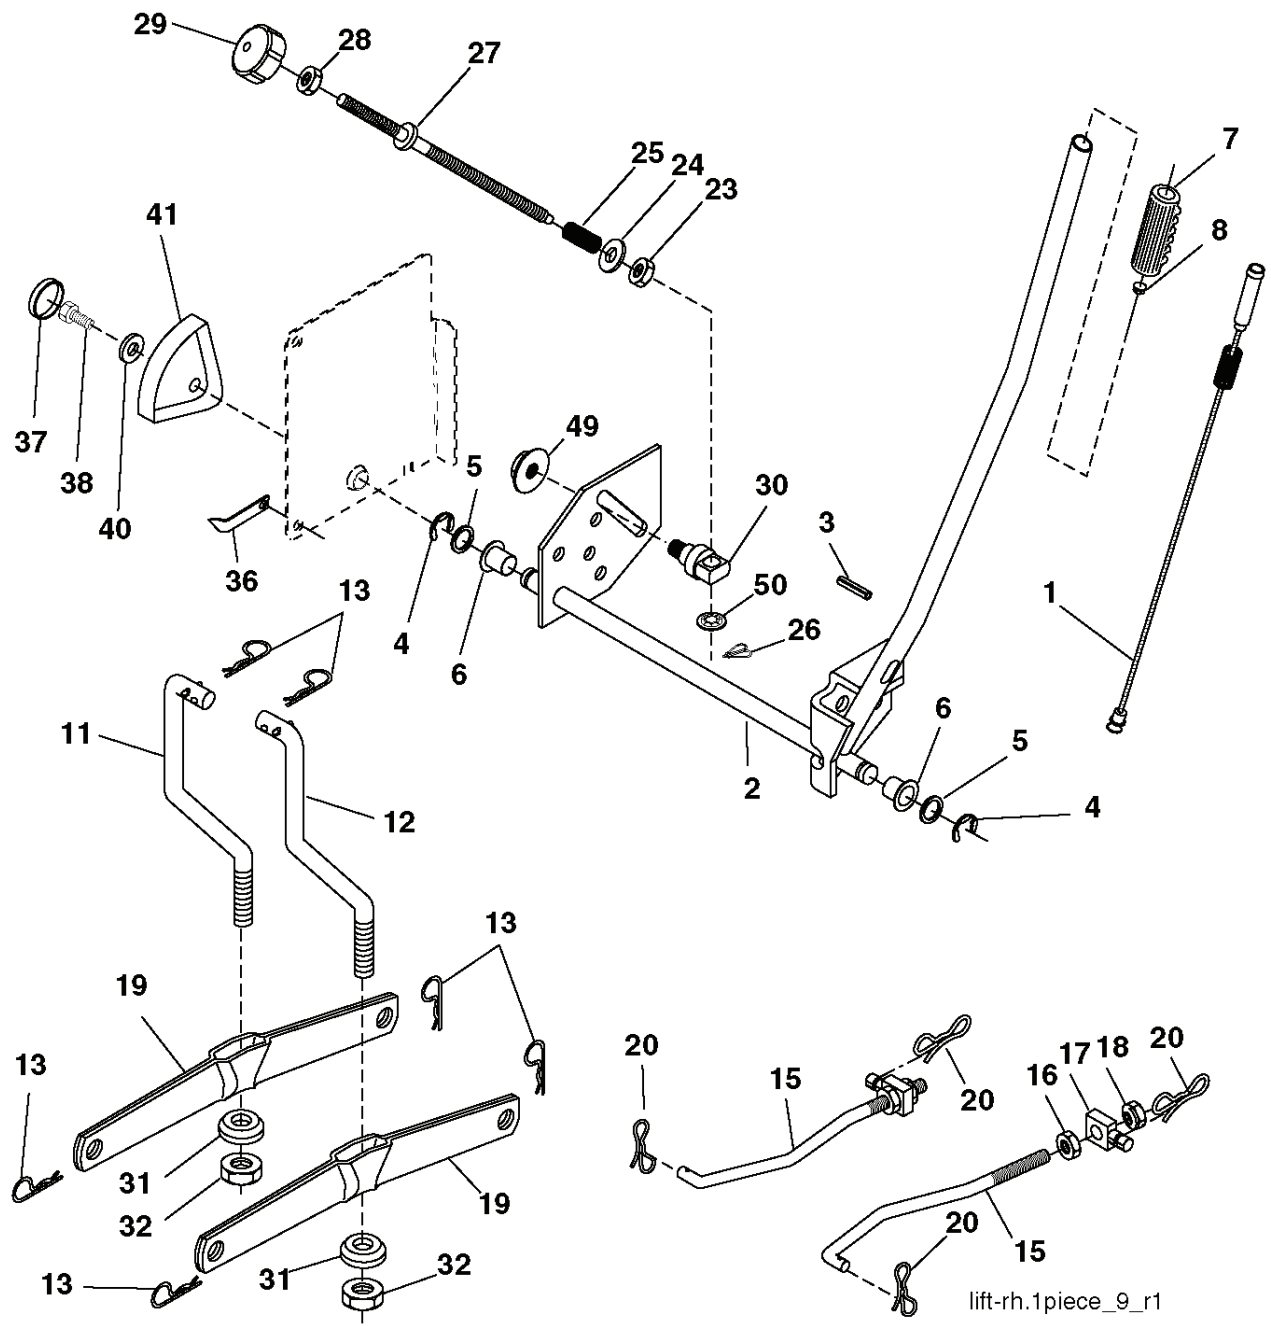

# **SPARE PARTS LIST**

REF.	PART NO.	DESCRIPTION	REMARK	QTY.	KIT
1	532429121	CUTTING DECK		1	
3	532431864	BRACKET		1	
5	532124670	RETAINER RING		1	
6	532165557	ROD		1	
8	532181712	BOLT		1	
9	810030600	WASHER		1	
10	532140296	WASHER		1	
11	532427984	RIDE ON BLADE		1	
13	532137645	SHAFT		1	
14	532128774	BEARING HOUSING		1	
15	532110485	BEARING		1	
16	532427985	BLADE		1	
17	872140610	BOLT		1	
19	532132827	SPEC. BOLT		1	
20	532181713	BOLT		1	
22	532431169	BRACKET		1	
27	532427981	BRACKET		1	
30	532173984	SCREW		1	
31	532187690	WASHER		1	
32	532153532	PULLEY		1	
33	532400234	NUT		1	
36	532146763	PULLEY		1	
40	873680600	NUT		1	
41	873900600	NUT		1	
44	532430210	COVER		1	
45	532430209	COVER		1	
46	532137729	SCREW		1	
55	532199498	ARM		1	
56	532165723	SPACER		1	
61	532199486	SPRING		1	
68	532429532	BELT		1	
69	532165482	SHAFT		1	
84	532156085	BELT GUIDE		1	
116	532193406	BOLT		1	
117	532174873	WHEEL		1	
119	819132012	WASHER		1	
124	872110612	BOLT		1	
131	532165661	PIPE		1	
260	817670608	SCREW		1	
298	817490628	SCREW		1	
299	532415598	HOSE COUPLING		1	
311	532430774	COVER		1	
312	532430775	COVER		1	
--	532181857	BEARING HOUSING	Mandrel Assembly (Includes housing, shaft assembly, and bearing only - pulley/nut/washer and blade bolt/washers not included)	1	
--	532181858	BEARING HOUSING		1	
--	532431007	CUTTING DECK	Replacement Mower. Complete (Std. Deck - Order separately guage wheel components key nos. 116, 117 & 119)	1	