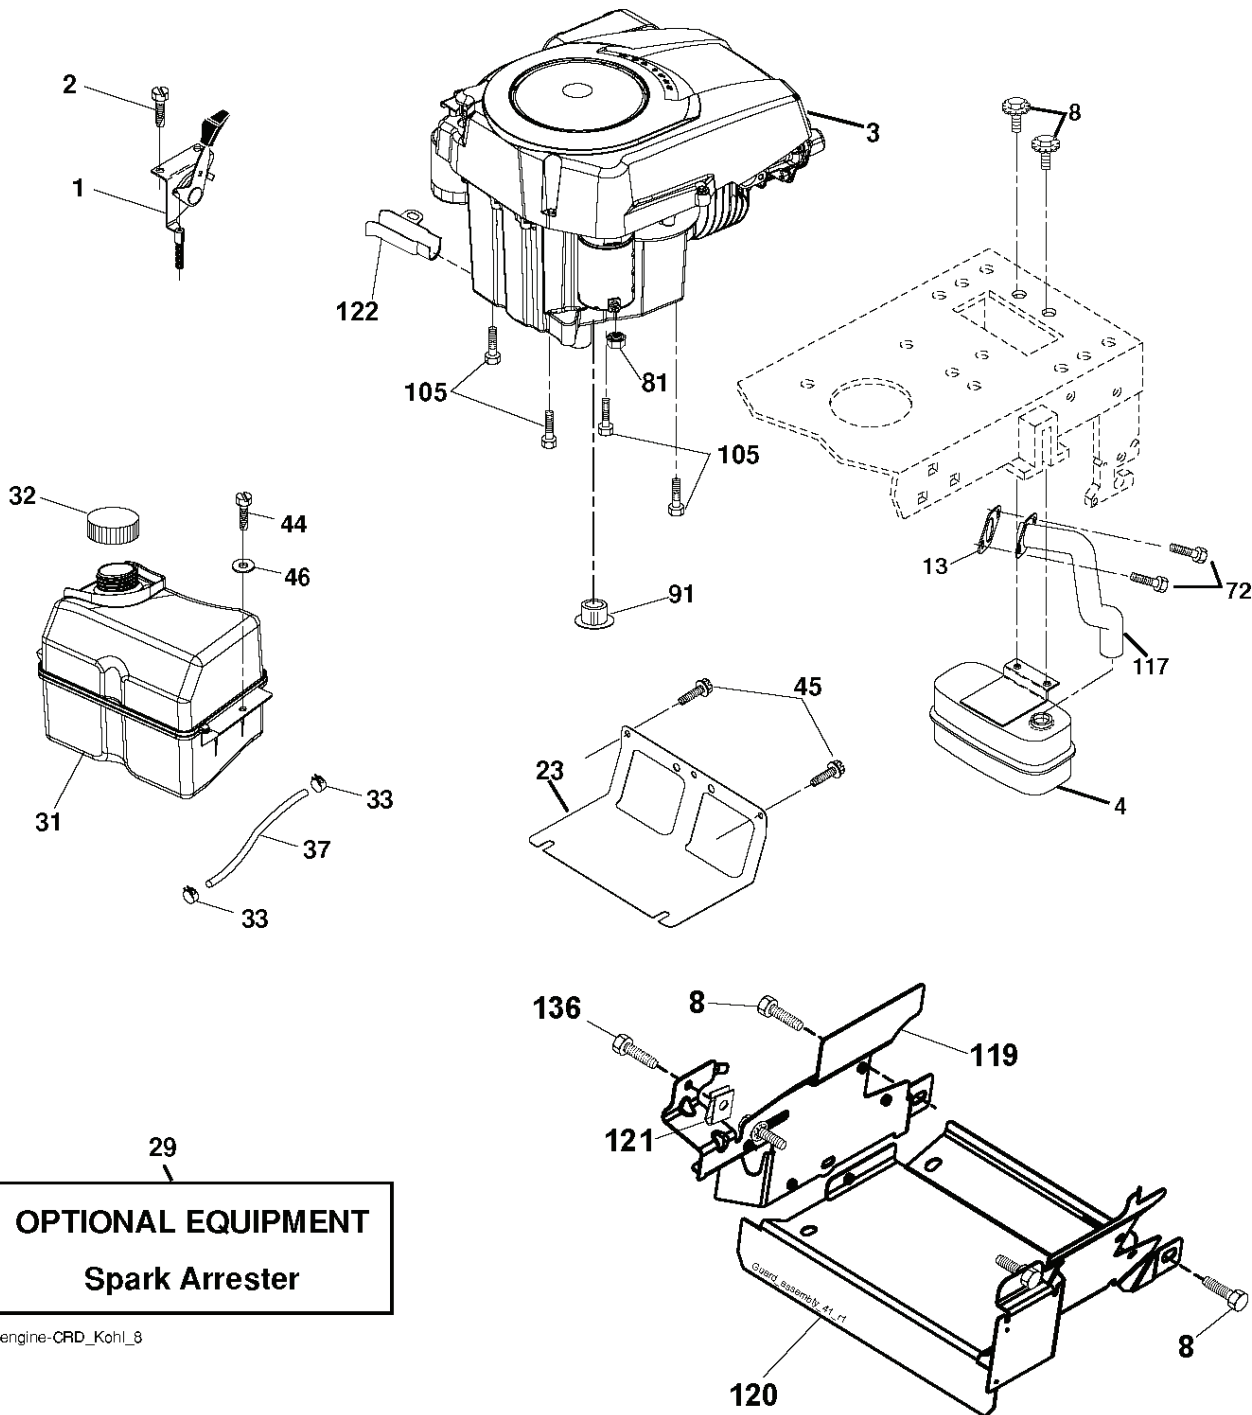

29

OPTIONAL EQUIPMENT
Spark Arrester

engine-CRD_Kohl_8

REF.	PART NO.	DESCRIPTION	REMARK	QTY.	KIT
1	532183897	CONTROL		1	
2	532416358	SCREW		1	
3	000000000	W/O DESCRIPTION	Engine Kohler SV470-0212	1	
4	532188655	MUFFLER		1	
8	532171877	BOLT		1	
13	532185909	GASKET		1	
23	532169837	HEAT SHIELD		1	
29	532137180	SPARK ARRESTER KIT		1	
31	532407545	FUEL TANK		1	
32	532430220	FUEL CAP		1	
33	532123487	HOSE CLAMP		1	
37	532137040	HOSE		1	
44	817670412	SCREW		1	
45	817000612	SCREW		1	
46	819091416	WASHER		1	
72	532192334	SCREW		1	
81	873510400	NUT		1	
91	532187495	BUSHING		1	
105	817120616	SCREW		1	
117	532188654	TUBE EXHAUST		1	
119	532199768	* LENKRAD		1	
120	532199767	GUARD		1	
121	532196688	NUT		1	
122	532421922	EXTENSION PIPE		1	
136	532137729	SCREW		1	
	PART NO.		REMARK		KIT