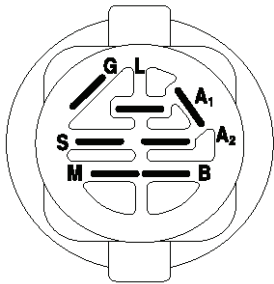

IGNITION SWITCH

POSITION	CIRCUIT	"MAKE"
OFF	M+G+A1	
RUN/OVERRIDE	B+A1	
RUN	B+A1	L+A2
START	B+S+A1	

WIRING INSULATED CLIPS
NOTE: IF WIRING INSULATED CLIPS WERE REMOVED FOR SERVICING OF UNIT, THEY SHOULD BE RE-INSTALLED TO PROPERLY SECURE YOUR WIRING.

03048

PTO SWITCH

POSITION	CIRCUIT
OFF	C + G, B + H
ON	C + F, B + E, A + D

NON-REMOVABLE CONNECTIONS

REMOVABLE CONNECTIONS