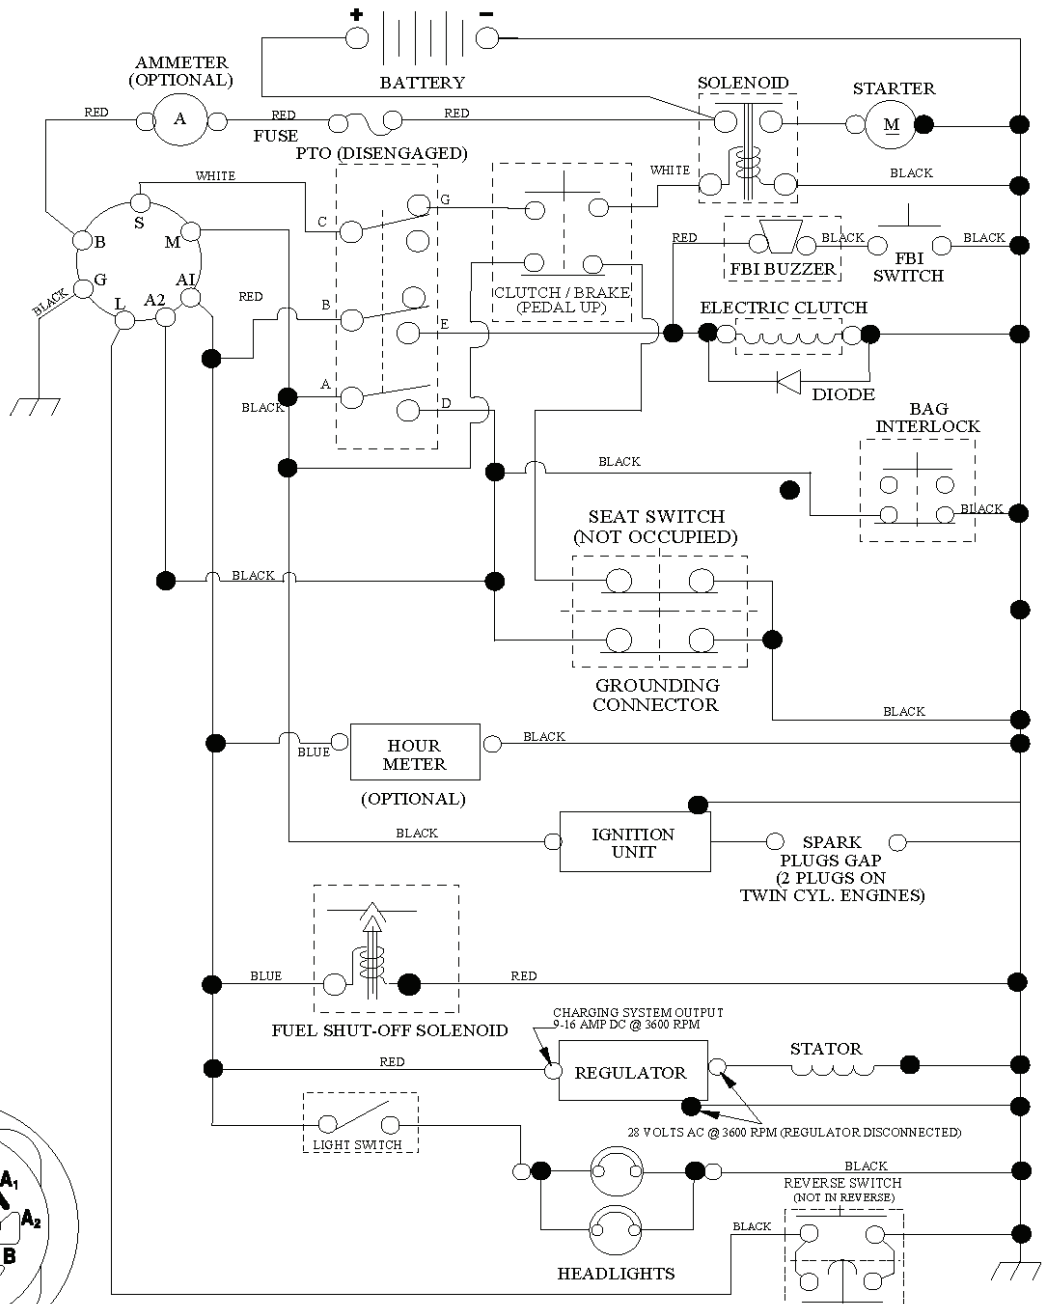

IGNITION SWITCH

POSITION	CIRCUIT	"MAKE"
OFF	M+G+A1	
RUN/OVERRIDE	B+A1	
RUN	B+A1	L+A2
START	B+S+A1	

WIRING INSULATED CLIPS
NOTE: IF WIRING INSULATED CLIPS WERE REMOVED FOR SERVICING OF UNIT, THEY SHOULD BE RE-INSTALLED TO PROPERLY SECURE YOUR WIRING.

03048

PTO SWITCH

POSITION	CIRCUIT
OFF	C + G, B + H
ON	C + F, B + E, A + D

NON-REMOVABLE CONNECTIONS

REMOVABLE CONNECTIONS