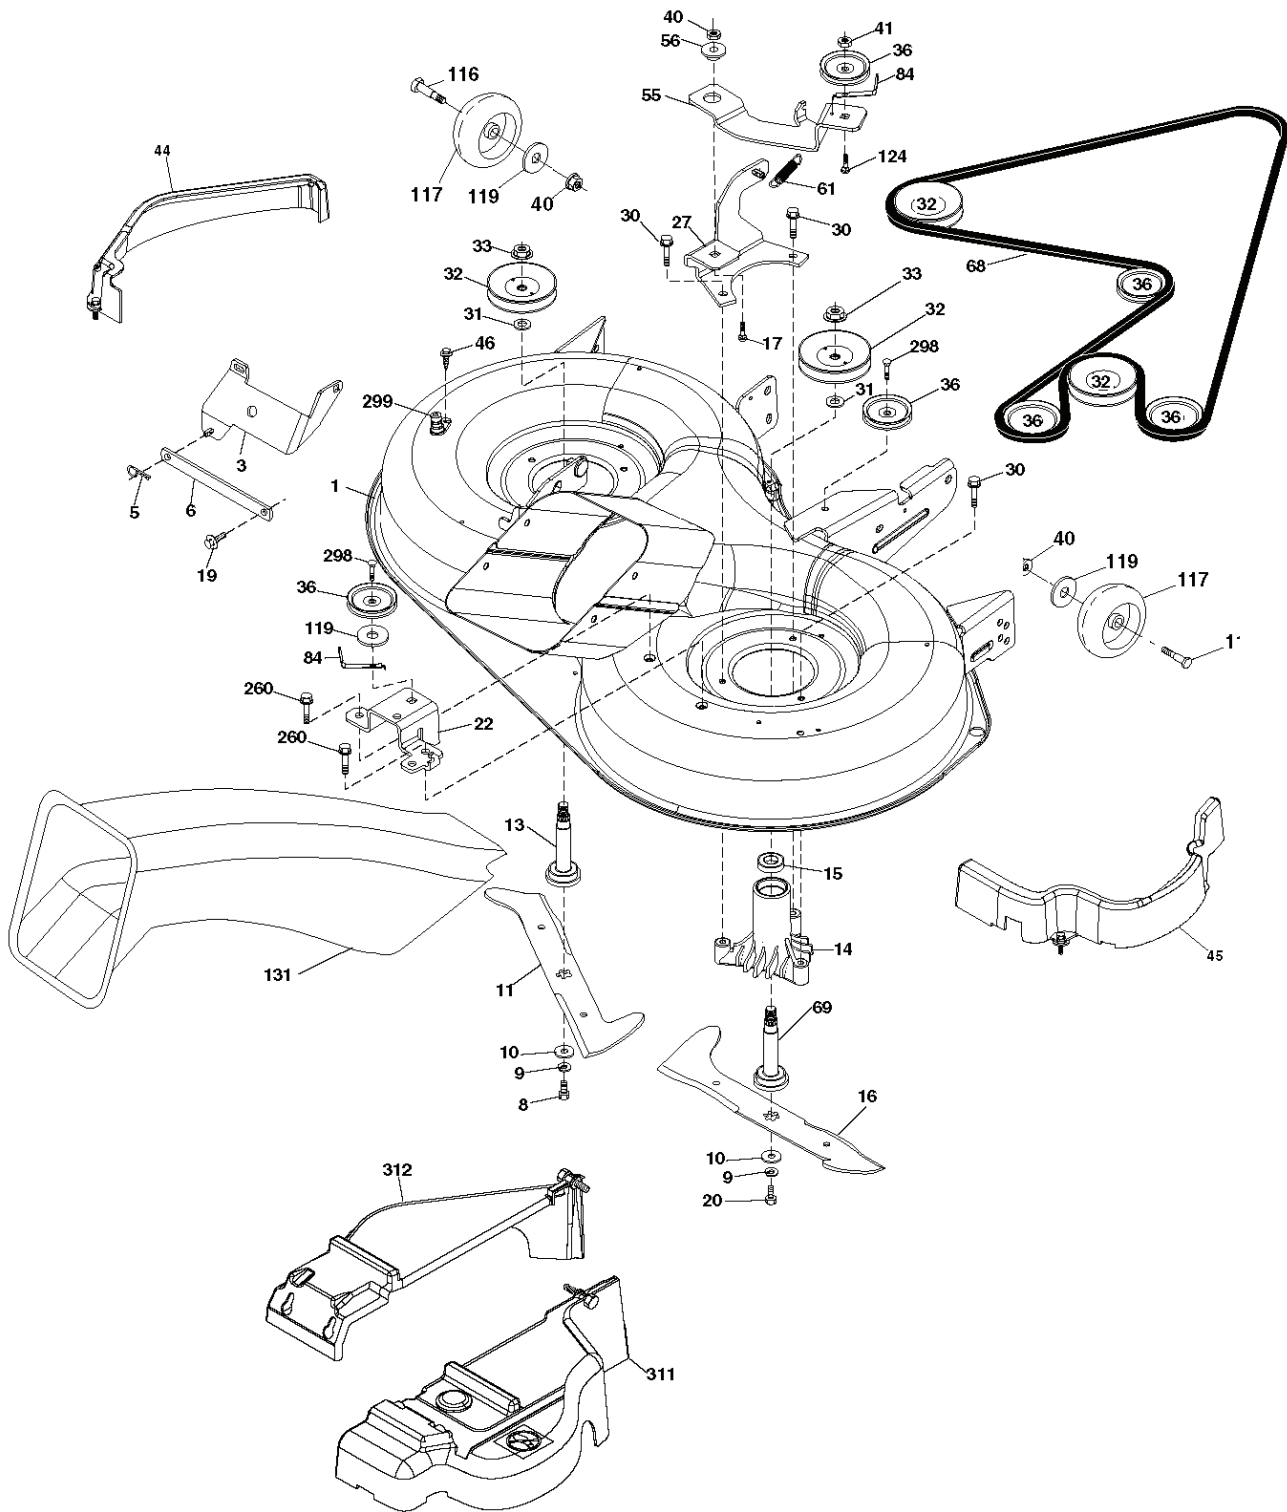

# **SPARE PARTS LIST**

REF.	PART NO.	DESCRIPTION	REMARK	QTY.	KIT
1	532429121	CUTTING DECK		1	
3	532431864	BRACKET		1	
5	532124670	RETAINER RING		1	
6	532165557	ROD		1	
8	532181712	BOLT		1	
9	810030600	WASHER		1	
10	532140296	WASHER		1	
11	532427984	RIDE ON BLADE		1	
13	532137645	SHAFT		1	
14	532128774	BEARING HOUSING		1	
15	532110485	BEARING		1	
16	532427985	BLADE		1	
17	872140610	BOLT		1	
19	532132827	SPEC. BOLT		1	
20	532181713	BOLT		1	
22	532431169	BRACKET		1	
27	532427981	BRACKET		1	
30	532173984	SCREW		1	
31	532187690	WASHER		1	
32	532153532	PULLEY		1	
33	532400234	NUT		1	
36	532146763	PULLEY		1	
40	873680600	NUT		1	
41	873900600	NUT		1	
44	532430210	COVER		1	
45	532430209	COVER		1	
46	532137729	SCREW		1	
55	532199498	ARM		1	
56	532165723	SPACER		1	
61	532199486	SPRING		1	
68	532429532	BELT		1	
69	532165482	SHAFT		1	
84	532156085	BELT GUIDE		1	
116	532193406	BOLT		1	
117	532174873	WHEEL		1	
119	819132012	WASHER		1	
124	872110612	BOLT		1	
131	532165661	PIPE		1	
260	817670608	SCREW		1	
298	817490628	SCREW		1	
299	532415598	HOSE COUPLING		1	
311	532430774	COVER		1	
312	532430775	COVER		1	
--	532181857	BEARING HOUSING	Mandrel Assembly (Includes housing, shaft assembly, and bearing only - pulley/nut/washer and blade bolt/washers not included)	1	
--	532181858	BEARING HOUSING		1	
--	532431007	CUTTING DECK	Replacement Mower. Complete (Std. Deck - Order separately guage wheel components key nos. 116, 117 & 119)	1	