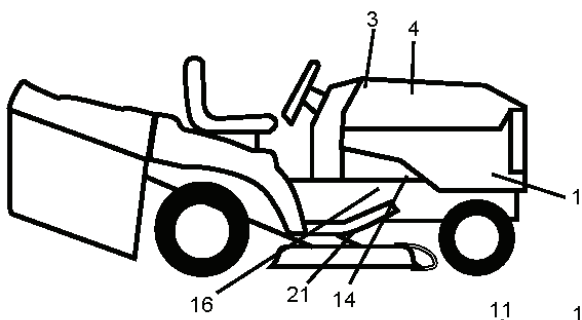

REF.	PART NO.	DESCRIPTION	REMARK	QTY.	KIT
1	532409758	DECAL		1	
2	532400389	LABEL		1	
3	532429196	DECAL		1	
4	532431137	DECAL		1	
6	532196841	DECAL		1	
7	532166960	DECAL		1	
8	532159737	DECAL		1	
10	532145005	DECAL		1	
11	532182166	DECAL		1	
12	532180432	DECAL		1	
14	532159736	DECAL		1	
16	532401146	DECAL		1	
17	532140837	DECAL		1	
21	532166286	DECAL		1	
--	532138311	DECAL		1	
--	532181916	PROTEGE*RPL.PAR 532179768418		1	
--	532181917	PROTEGE*RPL.PAR 532179769418		1