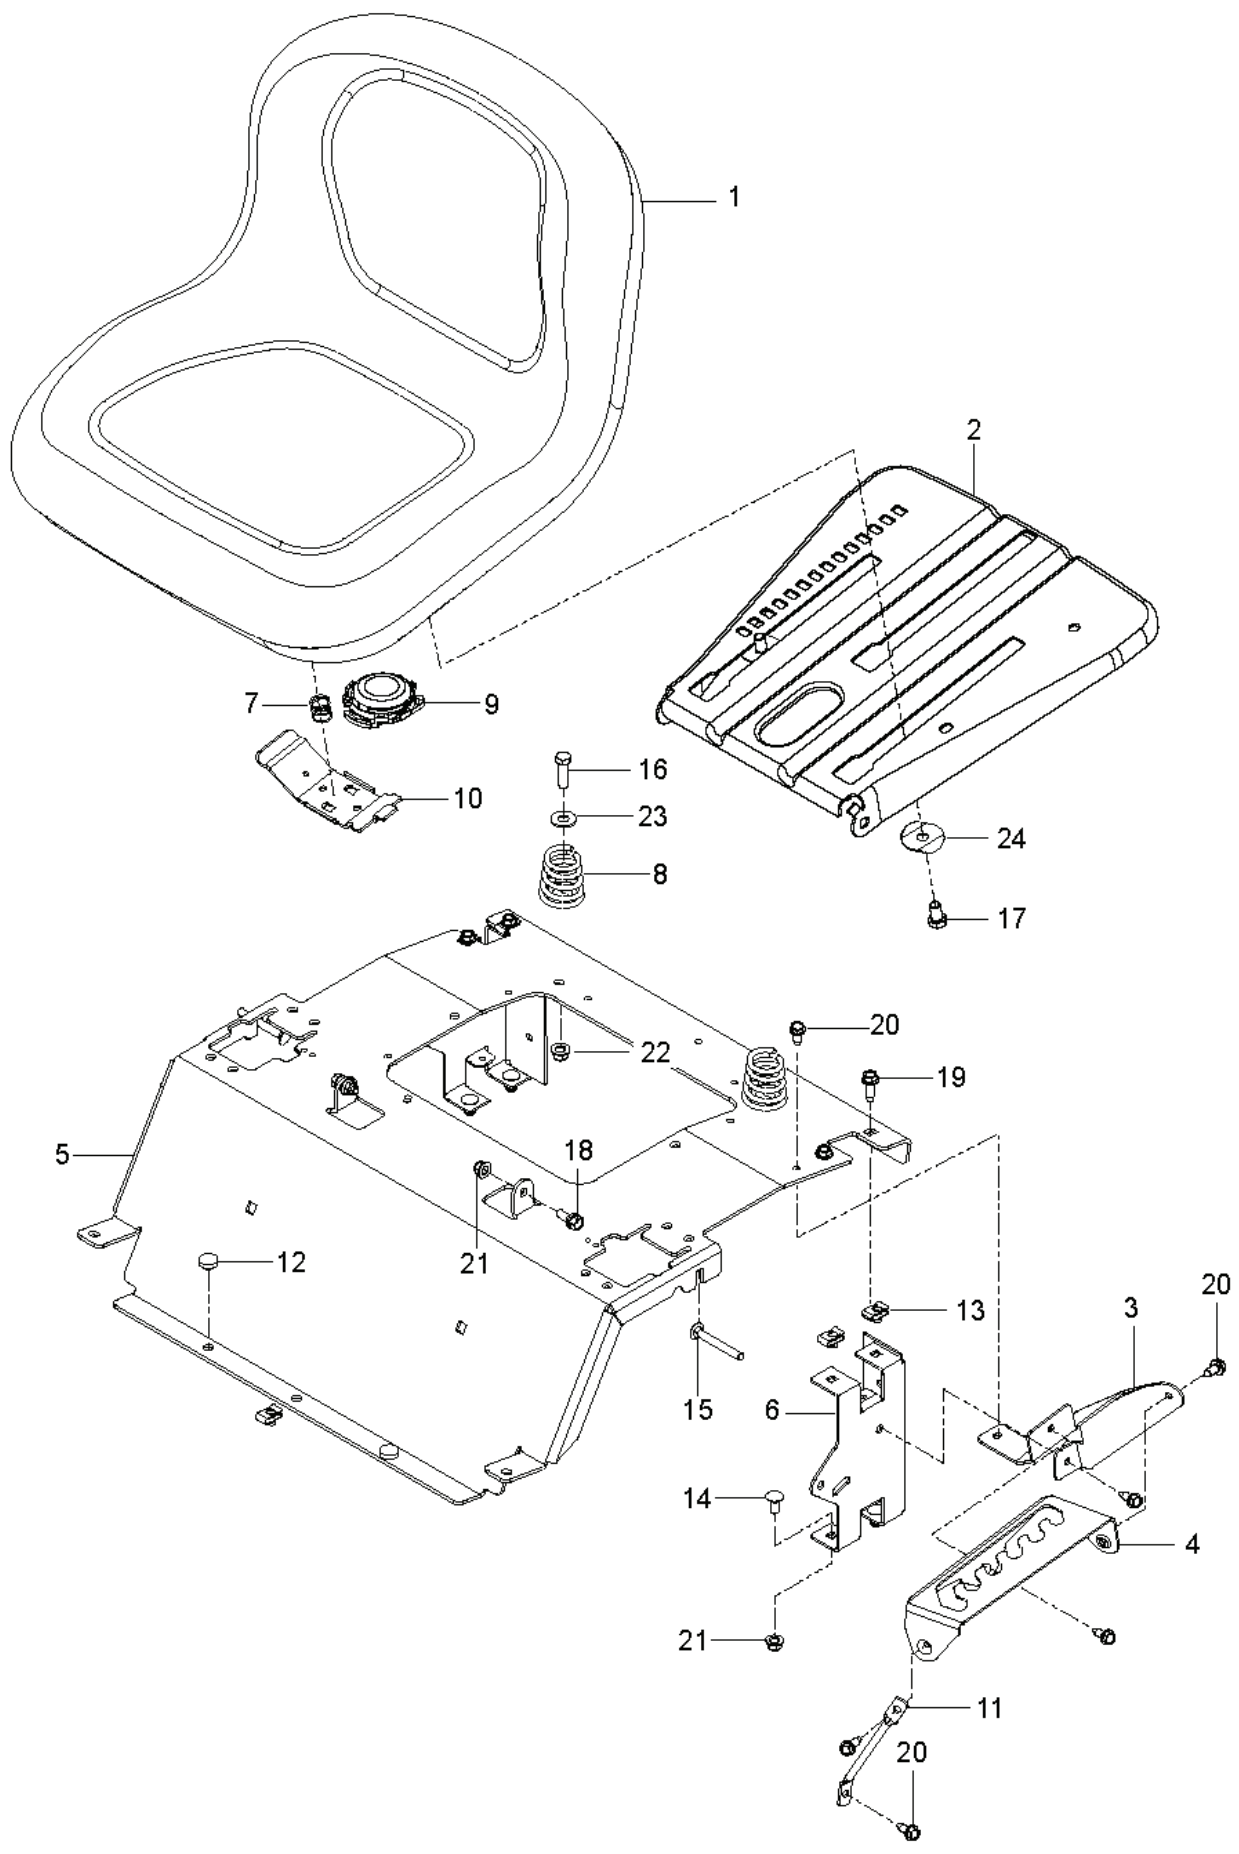

Z 242F, 967271801-01, 2017-10

SPARE PARTS LIST

REF.	PART NO.	DESCRIPTION	REMARK	QTY.	KIT
1	587623101	SHAFT ASSY		1	
2	586457101	LINK		1	
3	586457201	LINK		2	
4	587622901	LIFTING LEVER ASSY		1	9, 11, 14
5	580486101	SPACER		2	
6	585682102	BRACKET		2	
7	585682001	ROD		2	
8	587623001	LINK ASSY		2	
9	532445060	LEVER		1	
10	586867601	SPRING		1	
11	532196314	SPRING		1	
12	539118762	SPRING		1	
13	587225301	PIN		4	
14	532196314	SPRING		1	
15	532194208	PIN		2	
16	510184901	BUSHING		2	
17	585701401	PIN		2	
18	586457401	BELLCRANK		1	
19	586457501	BELLCRANK		1	
20	586561301	SCREW		2	
21	532137729	SCREW		2	

REF.	PART NO.	DESCRIPTION	REMARK	QTY.	KIT
1	581197301	WHEEL ASSY		2	
2	576588602	WHEEL ASSY		2	
3	586650302	YOKE		2	
4	539115638	FITTING		2	
5	539103300	NIPPLE		2	
6	539112660	BEARING		2	
7	539117901	BUSHING		2	
8	539102535	CAP		2	
9	539115749	CASTER PLUG		2	
10	585995401	SPACER		2	
11	539115747	SPRING		2	
12	874950516	SCREW		2	
13	576601501	SCREW		2	
14	873930800	NUT		2	
15	587653902	NUT		8	
16	539115675	WASHER		2	
17	819182212	WASHER		2	

REF.	PART NO.	DESCRIPTION	REMARK	QTY.	KIT
1	532439822	SEAT		1	9
2	587232002	PLATE		1	
3	586220802	SUPPORT PLATE		1	
4	586221202	PLATE		1	
5	589761206	PLATE		1	
6	580308202	SUPPORT		2	
7	532198200	SPRING		1	
8	589483501	SPRING		2	
9	581429302	SWITCH		1	
10	532197661	HANDLE		1	
11	586428601	SUPPORT LEG		1	
12	585989301	BUMPER		2	
13	539104763	CLIP		5	
14	872140506	BOLT		4	
15	510422701	SCREW		2	
16	874780620	BOLT		2	
17	874760612	BOLT		1	
18	539110303	BOLT		2	
19	817490512	SCREW		4	
20	817000510	BOLT		6	
21	539112899	NUT, 5/16-18, NYLOC		4	
22	521996501	NUT		2	
23	819141614	WASHER		2	
24	501051801	WASHER		2	
	532421499	ARM REST		1	