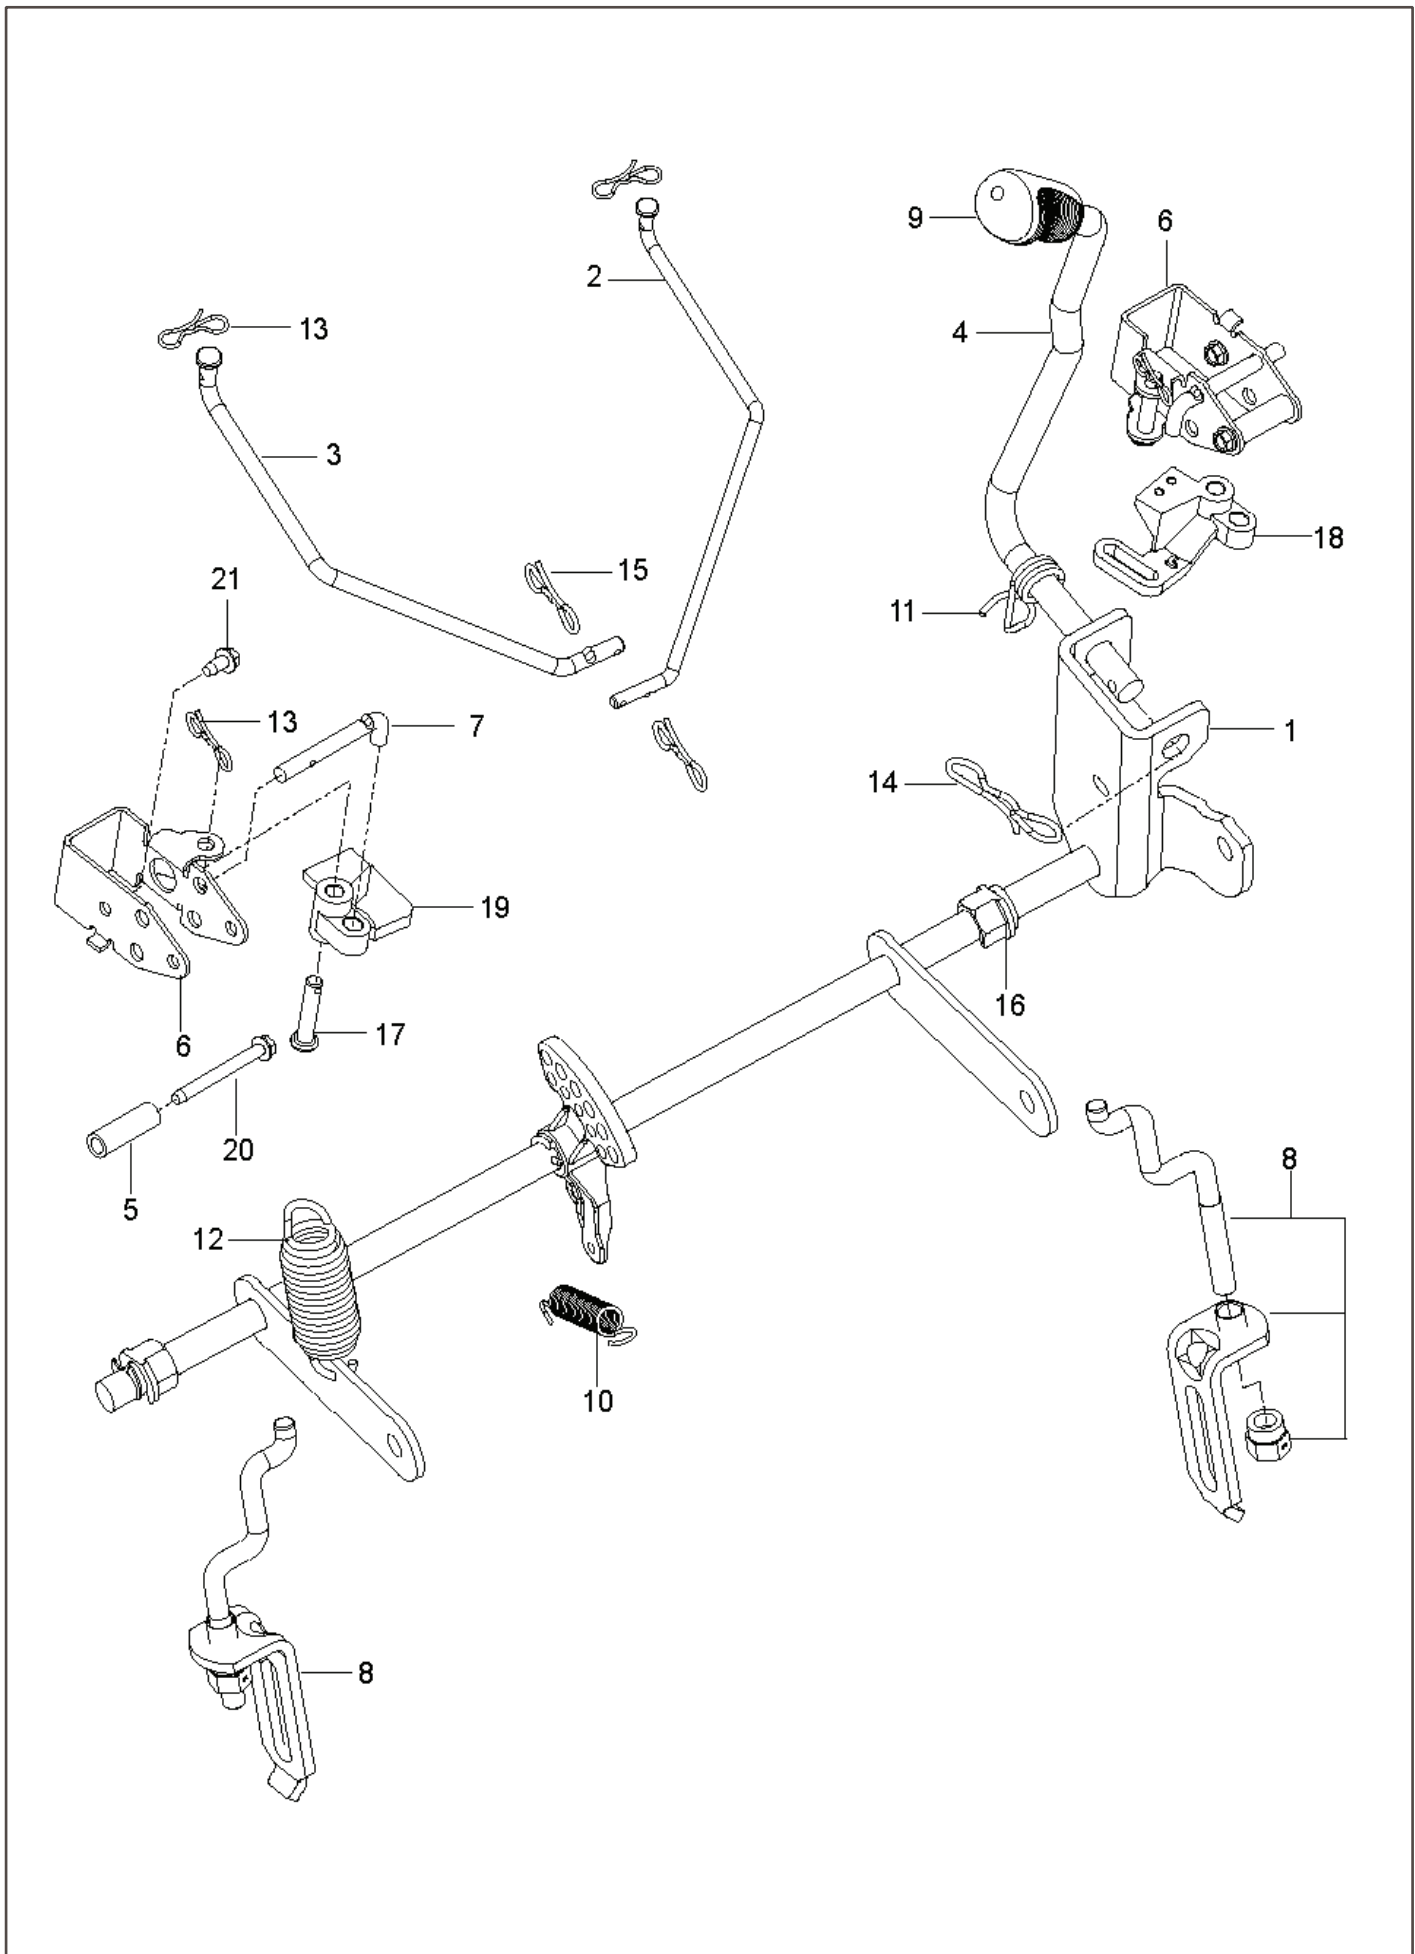

Z 242F, 967271801-01, 2017-10

SPARE PARTS LIST

REF.	PART NO.	DESCRIPTION	REMARK	QTY.	KIT
1	587623101	SHAFT ASSY		1	
2	586457101	LINK		1	
3	586457201	LINK		2	
4	587622901	LIFTING LEVER ASSY		1	9, 11, 14
5	580486101	SPACER		2	
6	585682102	BRACKET		2	
7	585682001	ROD		2	
8	587623001	LINK ASSY		2	
9	532445060	LEVER		1	
10	586867601	SPRING		1	
11	532196314	SPRING		1	
12	539118762	SPRING		1	
13	587225301	PIN		4	
14	532196314	SPRING		1	
15	532194208	PIN		2	
16	510184901	BUSHING		2	
17	585701401	PIN		2	
18	586457401	BELLCRANK		1	
19	586457501	BELLCRANK		1	
20	586561301	SCREW		2	
21	532137729	SCREW		2	

REF.	PART NO.	DESCRIPTION	REMARK	QTY.	KIT
1	581197301	WHEEL ASSY		2	
2	576588602	WHEEL ASSY		2	
3	586650302	YOKE		2	
4	539115638	FITTING		2	
5	539103300	NIPPLE		2	
6	539112660	BEARING		2	
7	539117901	BUSHING		2	
8	539102535	CAP		2	
9	539115749	CASTER PLUG		2	
10	585995401	SPACER		2	
11	539115747	SPRING		2	
12	874950516	SCREW		2	
13	576601501	SCREW		2	
14	873930800	NUT		2	
15	587653902	NUT		8	
16	539115675	WASHER		2	
17	819182212	WASHER		2	

REF.	PART NO.	DESCRIPTION	REMARK	QTY.	KIT
1	532439822	SEAT		1	9
2	587232002	PLATE		1	
3	586220802	SUPPORT PLATE		1	
4	586221202	PLATE		1	
5	589761206	PLATE		1	
6	580308202	SUPPORT		2	
7	532198200	SPRING		1	
8	589483501	SPRING		2	
9	581429302	SWITCH		1	
10	532197661	HANDLE		1	
11	586428601	SUPPORT LEG		1	
12	585989301	BUMPER		2	
13	539104763	CLIP		5	
14	872140506	BOLT		4	
15	510422701	SCREW		2	
16	874780620	BOLT		2	
17	874760612	BOLT		1	
18	539110303	BOLT		2	
19	817490512	SCREW		4	
20	817000510	BOLT		6	
21	539112899	NUT, 5/16-18, NYLOC		4	
22	521996501	NUT		2	
23	819141614	WASHER		2	
24	501051801	WASHER		2	
	532421499	ARM REST		1	