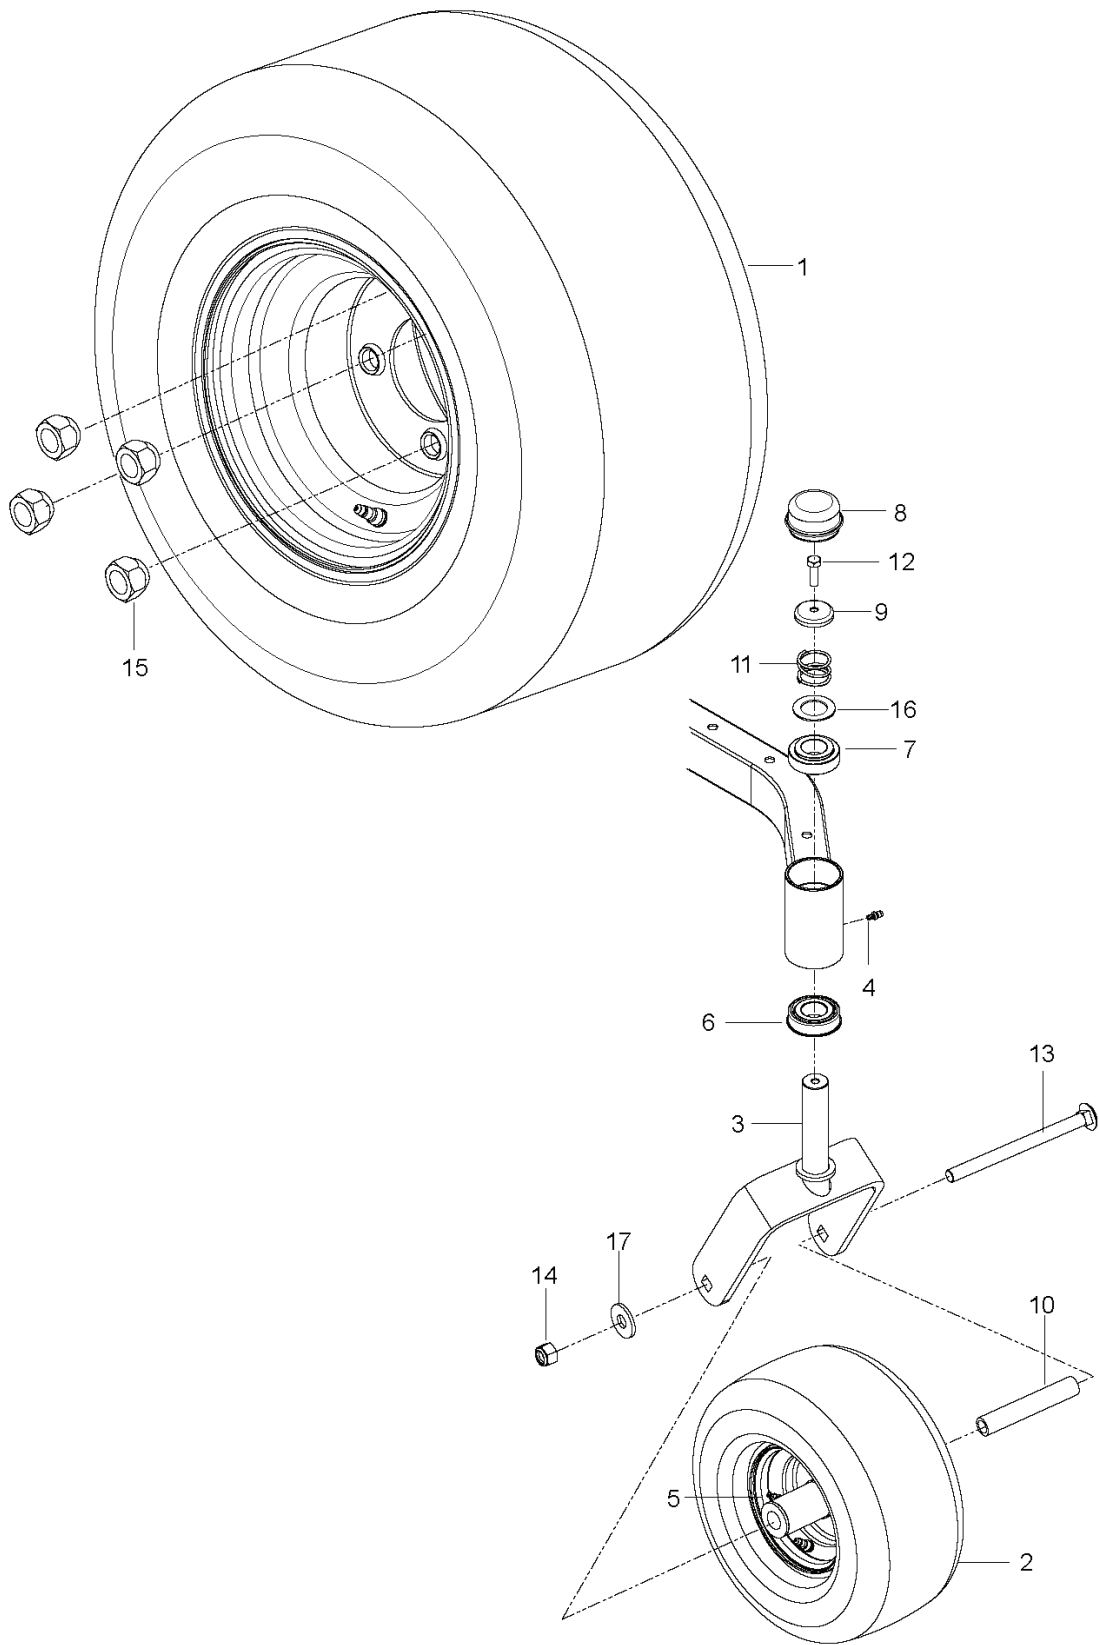

Z 242F, 967271801-01, 2017-10

SPARE PARTS LIST

REF.	PART NO.	DESCRIPTION	REMARK	QTY.	KIT
1	587623101	SHAFT ASSY		1	
2	586457101	LINK		1	
3	586457201	LINK		2	
4	587622901	LIFTING LEVER ASSY		1	9, 11, 14
5	580486101	SPACER		2	
6	585682102	BRACKET		2	
7	585682001	ROD		2	
8	587623001	LINK ASSY		2	
9	532445060	LEVER		1	
10	586867601	SPRING		1	
11	532196314	SPRING		1	
12	539118762	SPRING		1	
13	587225301	PIN		4	
14	532196314	SPRING		1	
15	532194208	PIN		2	
16	510184901	BUSHING		2	
17	585701401	PIN		2	
18	586457401	BELLCRANK		1	
19	586457501	BELLCRANK		1	
20	586561301	SCREW		2	
21	532137729	SCREW		2	

REF.	PART NO.	DESCRIPTION	REMARK	QTY.	KIT
1	581197301	WHEEL ASSY		2	
2	576588602	WHEEL ASSY		2	
3	586650302	YOKE		2	
4	539115638	FITTING		2	
5	539103300	NIPPLE		2	
6	539112660	BEARING		2	
7	539117901	BUSHING		2	
8	539102535	CAP		2	
9	539115749	CASTER PLUG		2	
10	585995401	SPACER		2	
11	539115747	SPRING		2	
12	874950516	SCREW		2	
13	576601501	SCREW		2	
14	873930800	NUT		2	
15	587653902	NUT		8	
16	539115675	WASHER		2	
17	819182212	WASHER		2	

REF.	PART NO.	DESCRIPTION	REMARK	QTY.	KIT
1	532439822	SEAT		1	9
2	587232002	PLATE		1	
3	586220802	SUPPORT PLATE		1	
4	586221202	PLATE		1	
5	589761206	PLATE		1	
6	580308202	SUPPORT		2	
7	532198200	SPRING		1	
8	589483501	SPRING		2	
9	581429302	SWITCH		1	
10	532197661	HANDLE		1	
11	586428601	SUPPORT LEG		1	
12	585989301	BUMPER		2	
13	539104763	CLIP		5	
14	872140506	BOLT		4	
15	510422701	SCREW		2	
16	874780620	BOLT		2	
17	874760612	BOLT		1	
18	539110303	BOLT		2	
19	817490512	SCREW		4	
20	817000510	BOLT		6	
21	539112899	NUT, 5/16-18, NYLOC		4	
22	521996501	NUT		2	
23	819141614	WASHER		2	
24	501051801	WASHER		2	
	532421499	ARM REST		1	