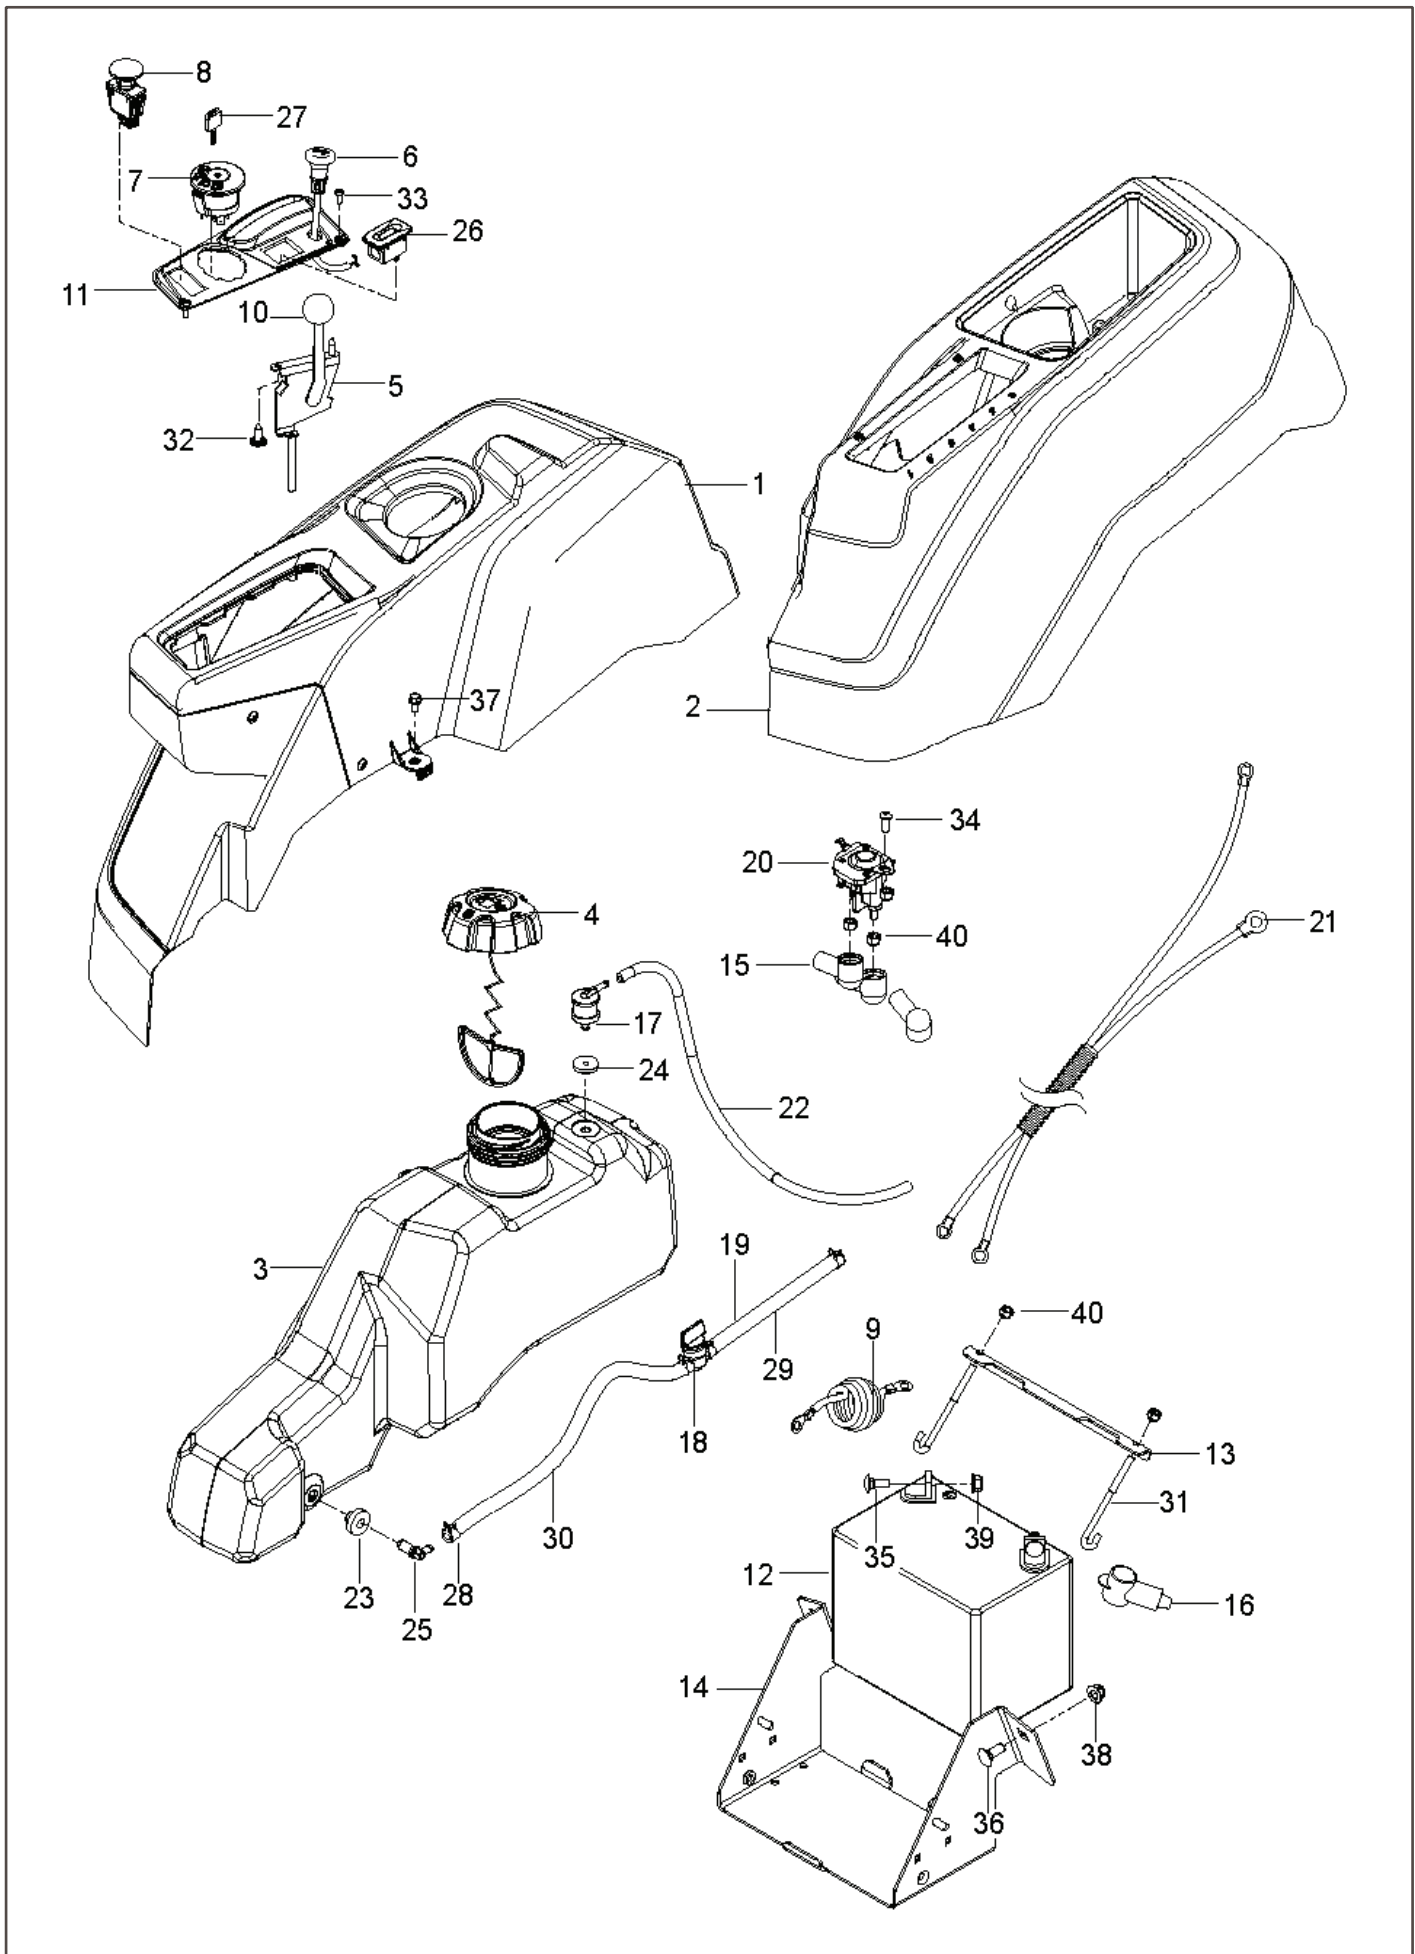

REF.	PART NO.	DESCRIPTION	REMARK	QTY.	KIT
1	585522801	CONSOLE ASSY		1	
2	586621201	CONSOLE ASSY		1	
3	589924701	FUEL TANK ASSY	Fits 2.75" filler neck	1	26, 27, 28
4	585124801	FUEL CAP ASSY	Fits 2.75" filler neck	1	
4	529989702	CAP	Fits 2.00" filler neck	1	
5	539112438	THROTTLE CABLE		1	
6	586881501	CHOKE CONTROL ASSY		1	
7	539107541	IGNITION SWITCH		1	
8	582107602	SWITCH		1	
9	586108201	HARNESS		1	
10	539133049	KNOB ROUND BALL		1	
11	585522701	CONTROL PANEL		1	
12	539102436	BATTERY		1	
13	510030003	BRACKET		1	
14	582609602	BOX		1	
15	532131563	COVER		3	
16	539102759	INSULATOR		1	
17	576618101	TANK VENT		1	
18	539916325	VALVE		1	
19	586123906	FUEL HOSE		1	18, 23, 24, 25
20	582042801	SOLENOID		1	
21	587198601	HARNESS		1	
22	587044550	HOSE		1	
23	587044810	HOSE		1	
24	532437492	GROMMET		1	
25	532139277	NIPPLE		1	
26	586161801	HOUR METER		1	
27	532140401	KEY		1	
28	532123487	HOSE CLAMP		4	
29	587044810	HOSE		1	
30	587044818	HOSE		1	
31	588839401	HOOK		2	
32	532141841	SCREW		2	
33	545227101	SCREW		2	
34	539111229	SCR 1/4-20 X 5/8 BTN SKT HD ZD		1	
35	872140506	BOLT		2	
36	539990645	BOLT		2	
37	817490408	SCREW		2	
38	521996501	NUT		2	
39	539112899	NUT, 5/16-18, NYLOC		2	
40	539976978	NUT		2	
	586337301	HARNESS	NOT SHOWN	1	
	586548101	HARNESS		1	
	532109748	RELAY	NOT SHOWN	1	
	505280001	TIE WRAP		1