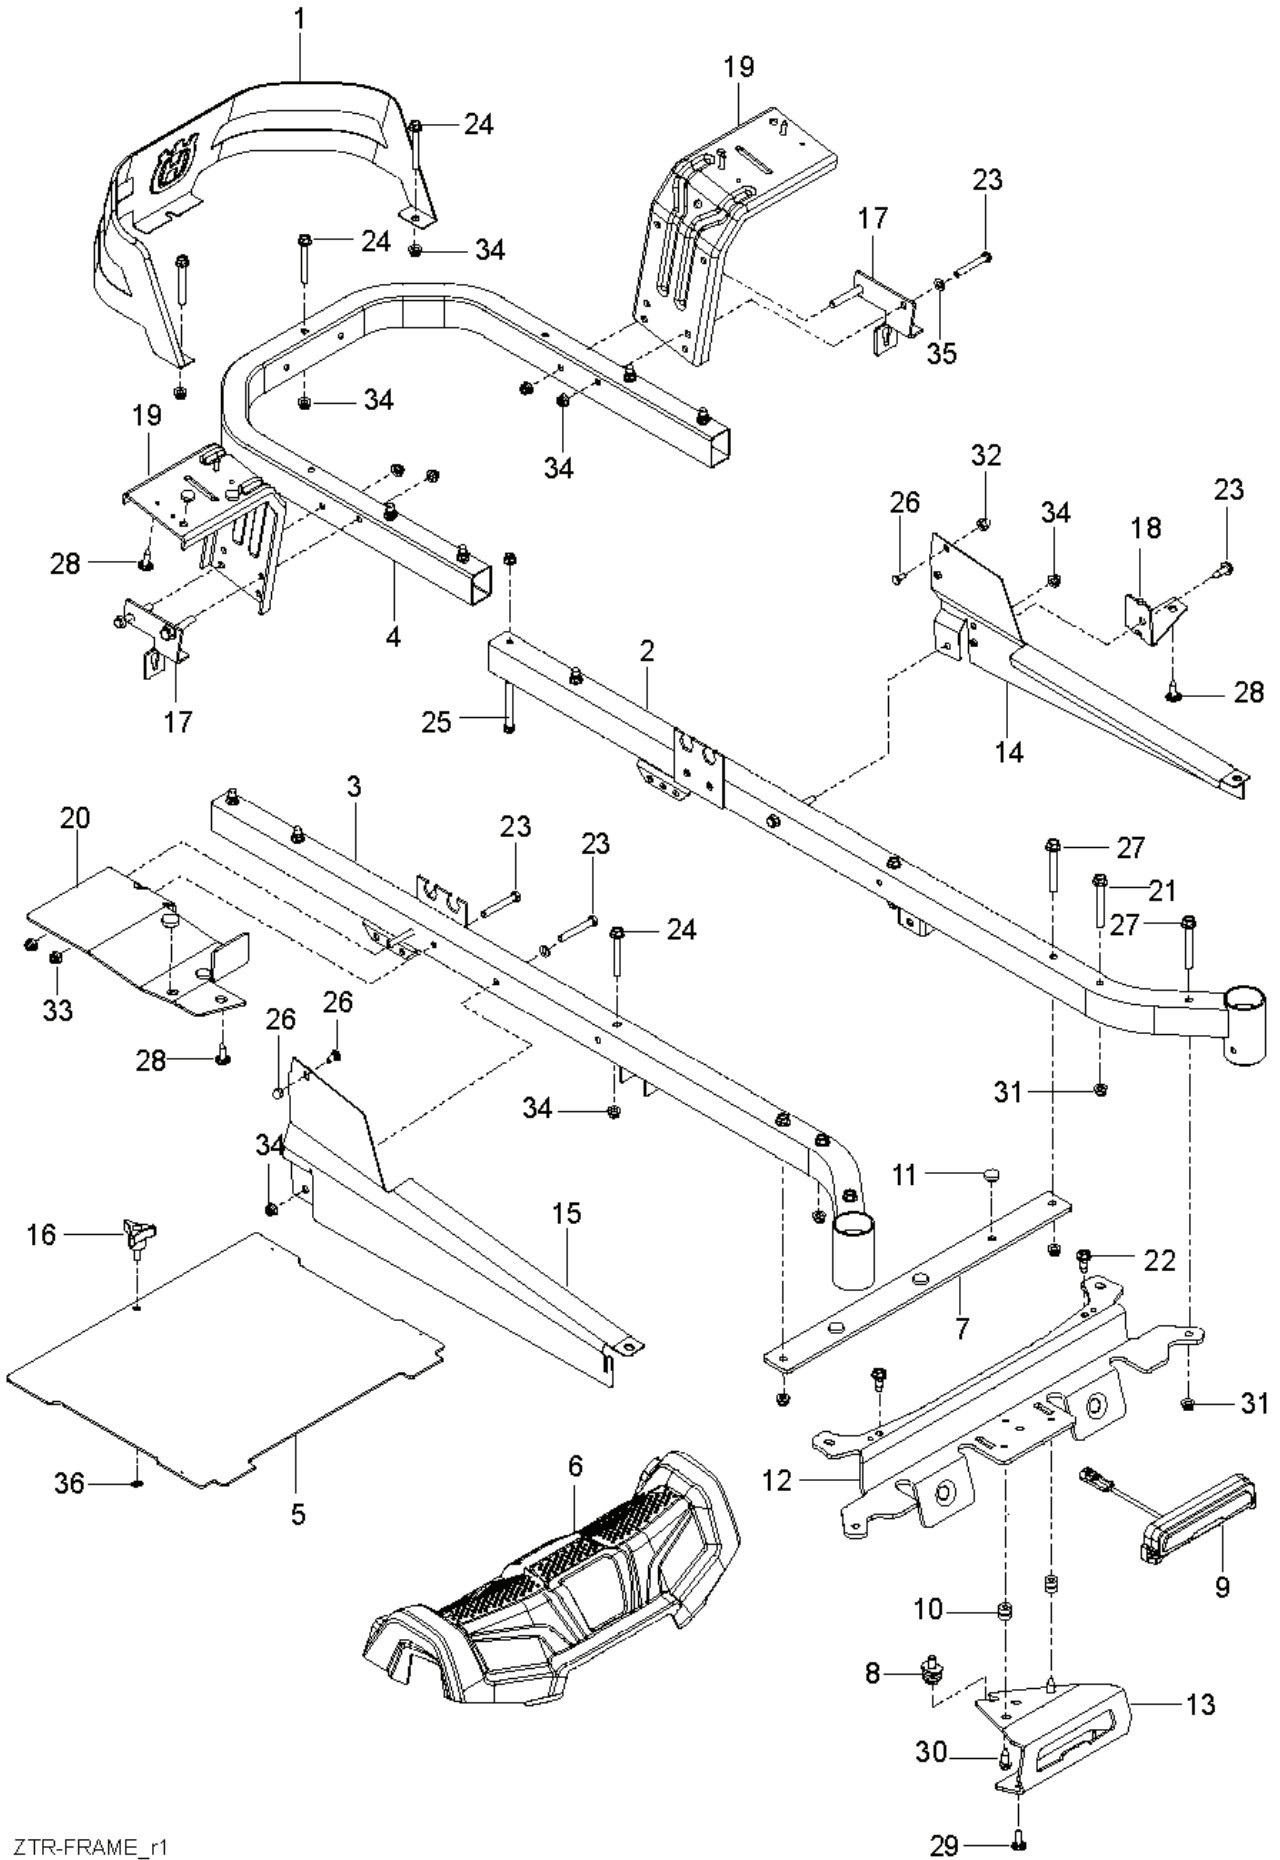

Z 242F, 967271801-01, 2017-10

SPARE PARTS LIST

REF.	PART NO.	DESCRIPTION	REMARK	QTY.	KIT
1	587623101	SHAFT ASSY		1	
2	586457101	LINK		1	
3	586457201	LINK		2	
4	587622901	LIFTING LEVER ASSY		1	9, 11, 14
5	580486101	SPACER		2	
6	585682102	BRACKET		2	
7	585682001	ROD		2	
8	587623001	LINK ASSY		2	
9	532445060	LEVER		1	
10	586867601	SPRING		1	
11	532196314	SPRING		1	
12	539118762	SPRING		1	
13	587225301	PIN		4	
14	532196314	SPRING		1	
15	532194208	PIN		2	
16	510184901	BUSHING		2	
17	585701401	PIN		2	
18	586457401	BELLCRANK		1	
19	586457501	BELLCRANK		1	
20	586561301	SCREW		2	
21	532137729	SCREW		2	

REF.	PART NO.	DESCRIPTION	REMARK	QTY.	KIT
1	581197301	WHEEL ASSY		2	
2	576588602	WHEEL ASSY		2	
3	586650302	YOKE		2	
4	539115638	FITTING		2	
5	539103300	NIPPLE		2	
6	539112660	BEARING		2	
7	539117901	BUSHING		2	
8	539102535	CAP		2	
9	539115749	CASTER PLUG		2	
10	585995401	SPACER		2	
11	539115747	SPRING		2	
12	874950516	SCREW		2	
13	576601501	SCREW		2	
14	873930800	NUT		2	
15	587653902	NUT		8	
16	539115675	WASHER		2	
17	819182212	WASHER		2	

REF.	PART NO.	DESCRIPTION	REMARK	QTY.	KIT
1	532439822	SEAT		1	9
2	587232002	PLATE		1	
3	586220802	SUPPORT PLATE		1	
4	586221202	PLATE		1	
5	589761206	PLATE		1	
6	580308202	SUPPORT		2	
7	532198200	SPRING		1	
8	589483501	SPRING		2	
9	581429302	SWITCH		1	
10	532197661	HANDLE		1	
11	586428601	SUPPORT LEG		1	
12	585989301	BUMPER		2	
13	539104763	CLIP		5	
14	872140506	BOLT		4	
15	510422701	SCREW		2	
16	874780620	BOLT		2	
17	874760612	BOLT		1	
18	539110303	BOLT		2	
19	817490512	SCREW		4	
20	817000510	BOLT		6	
21	539112899	NUT, 5/16-18, NYLOC		4	
22	521996501	NUT		2	
23	819141614	WASHER		2	
24	501051801	WASHER		2	
	532421499	ARM REST		1	