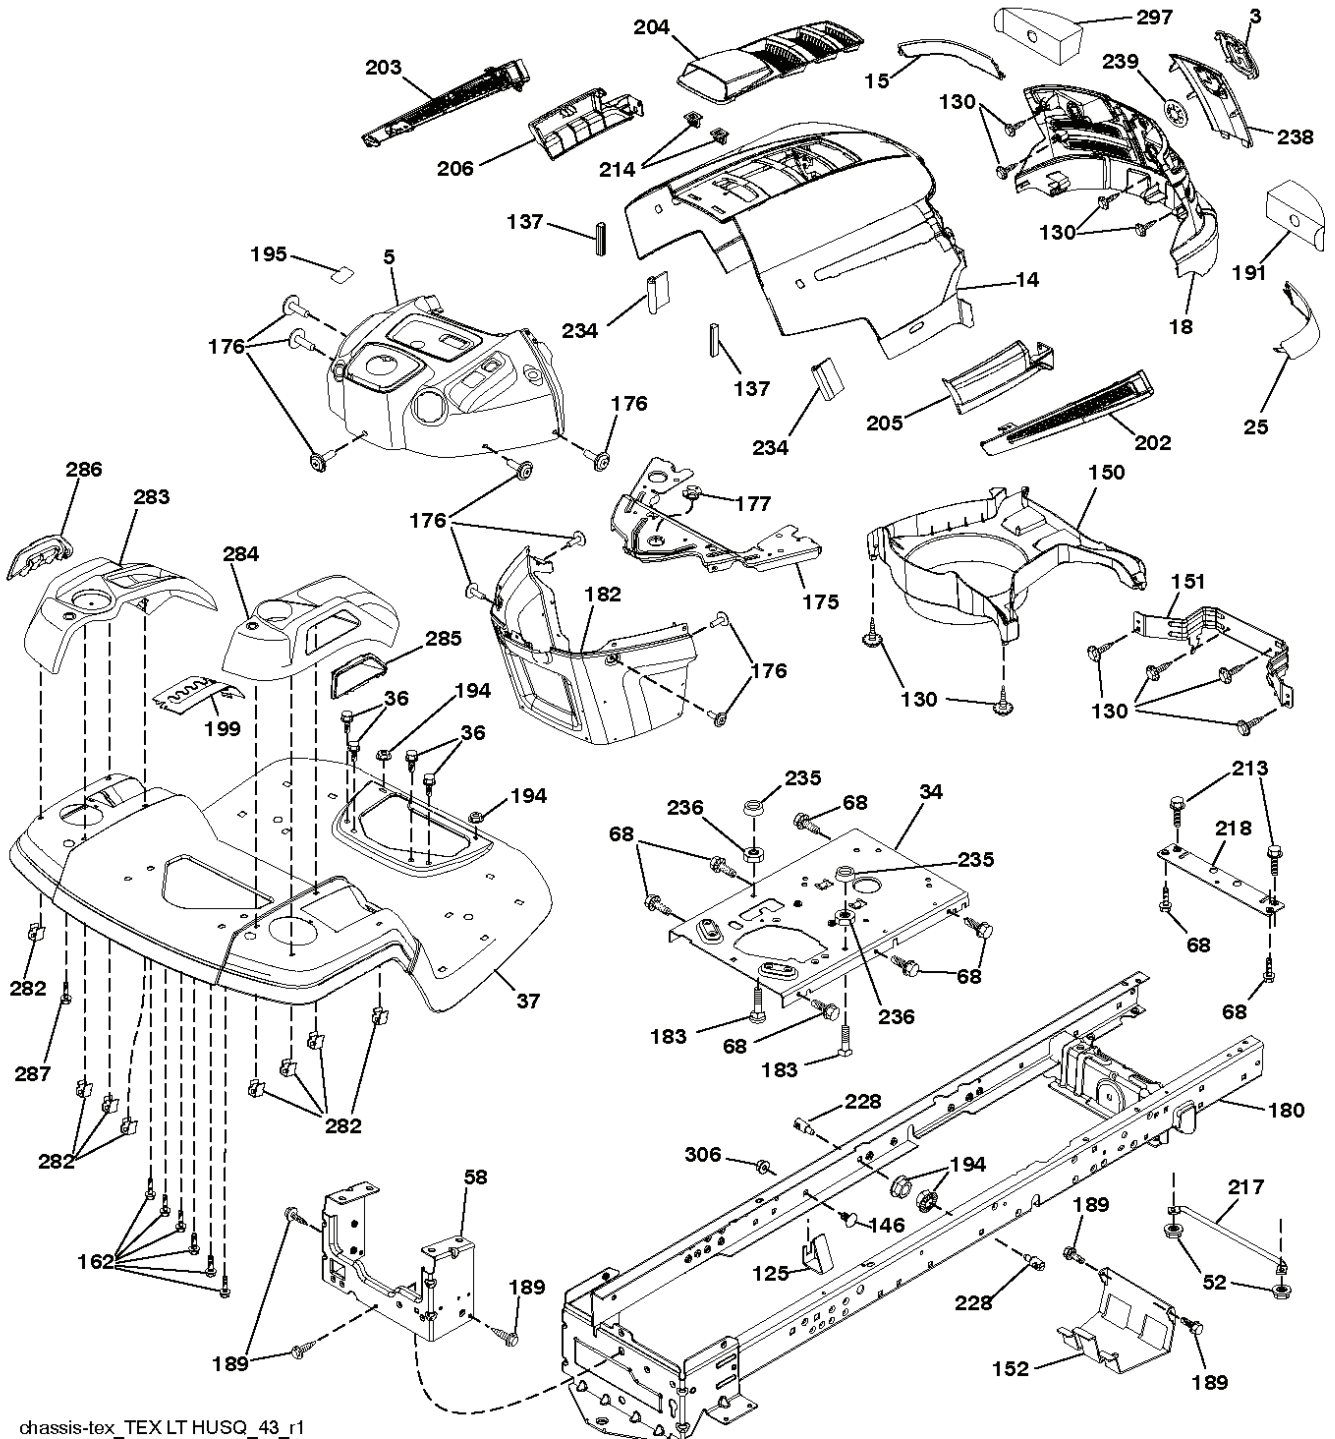

● NON-REMOVABLE CONNECTIONS

○ REMOVABLE CONNECTIONS

steering-tex_HUSQSR_35

REF.	PART NO.	DESCRIPTION	REMARK	QTY.	KIT
1	532439740	STEERING WHEEL		0	
2	532418168	AXLE		0	
4	532416845	SPINDLE		0	
5	532416846	SPINDLE		0	
6	532124931	WASHER		0	
7	532121748	WASHER		0	
8	812000029	RETAINER RING		0	
9	532121232	HUB CAP		0	
13	532121749	WASHER		0	
14	810040600	WASHER		0	
15	873540600	NUT		0	
16	532429373	SHAFT		0	
19	532194729	PLATE		0	
20	532441425	COVER		0	
21	532186737	ADAPTER		0	
22	532420537	SUPPORT		0	
26	532439743	HUB CAP		0	
28	817000612	SCREW		0	
33	810040500	WASHER		0	
35	532194732	PLATE		0	
45	819113812	WASHER		0	
53	532188967	WASHER		0	
57	532407465	BRACKET		0	
58	532194747	BOLT		0	
59	532194748	WASHER		0	
60	873971000	NUT		0	
61	532194740	LINK		0	
62	532194741	LINK		0	
63	817000512	SCREW		0	
64	532199849	SPRING RETAINER		0	
66	871020748	BOLT		0	
67	532194737	BUSHING		0	
68	873900700	NUT		0	
69	532199162	WASHER		0	
70	532417065	BRACKET		0	
71	532190752	SHAFT		0	
72	532428982	BOLT		0	
74	532124937	BEARING COL. STRG.		0	
122	532444962	CAP		1	

REF.	PART NO.	DESCRIPTION	REMARK	QTY.	KIT
--	532144334	SEALING FOAM		1	
1	532059192	CAP VALVE		1	
2	532065139	NIPPLE		1	
3	532425261	RIM	Front 6"	1	
4	532421652	TUBE	Front (Service Item Only)	1	
5	532123410	TIRE	Front 13 x 5.0-6	1	
6	532124957	FITTING	(Front Wheel Only)	1	
7	532124959	BEARING	(Front Wheel Only)	1	
8	532175039	HUB CAP		1	
9	532106230	TIRE	Rear 16 x 6-5	1	
10	532007154	HOSE	Rear (Service Item Only)	1	
11	532425262	RIM	Rear 8"	1	