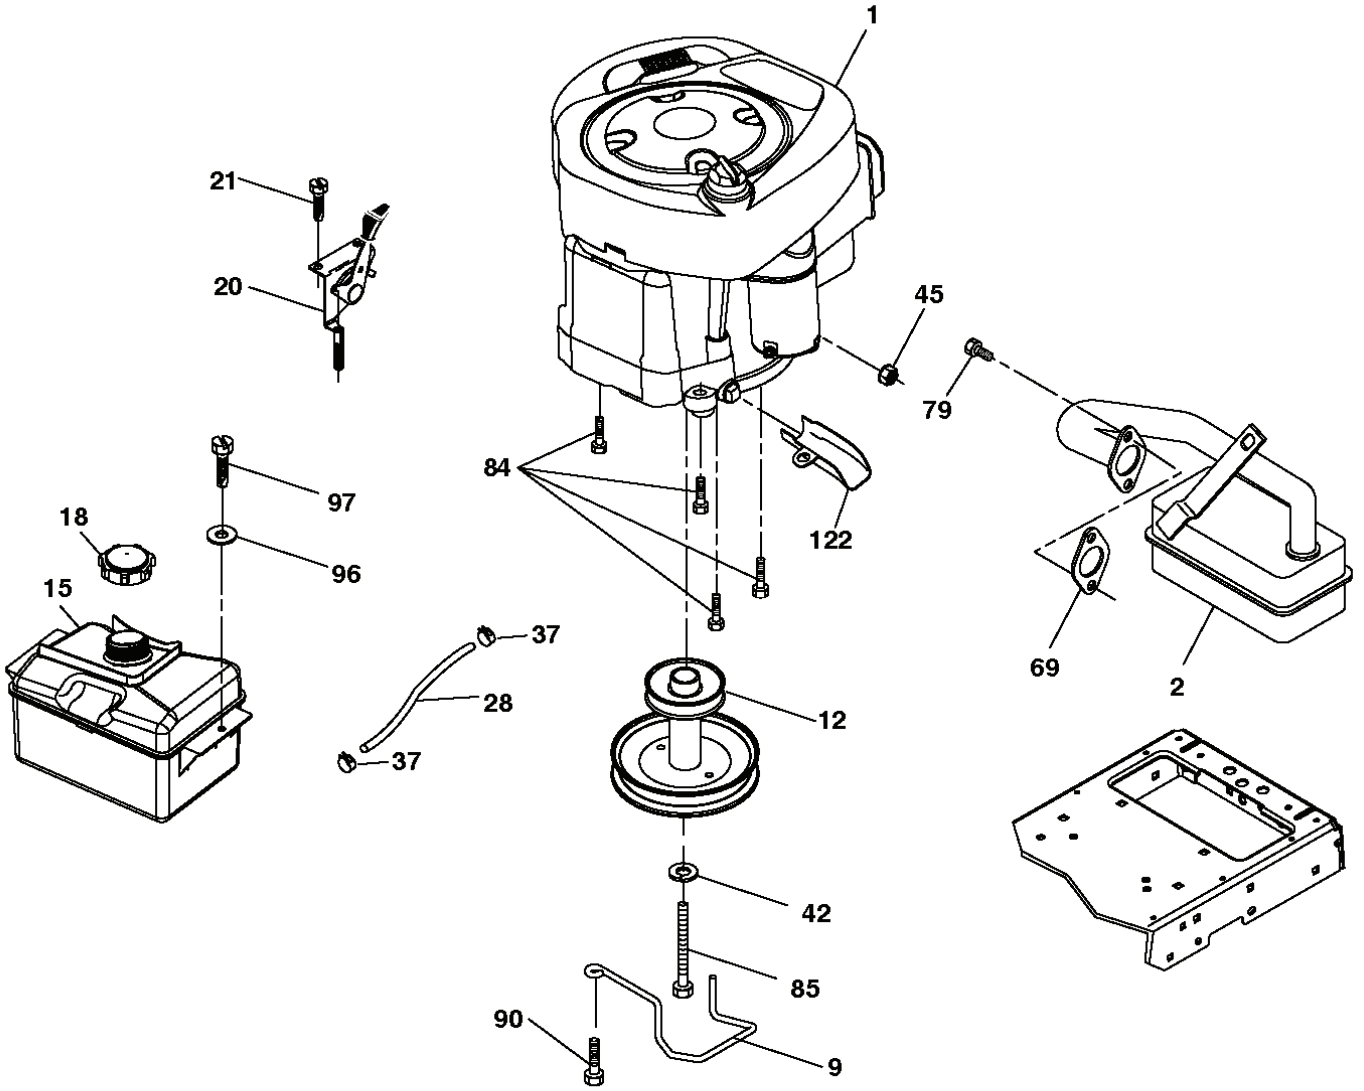

29

OPTIONAL EQUIPMENT
Spark Arrester

REF.	PART NO.	DESCRIPTION	REMARK	QTY.	KIT
1	000000000	W/O DESCRIPTION	Engine Briggs Model No. 219807-3210-B1(438615) (order from engine manufacturer)	0	
2	532179758	MUFFLER		0	
9	532194319	BELT GUIDE		0	
12	532140186	PULLEY		0	
15	532407545	FUEL TANK		0	
18	532430220	FUEL CAP		0	
20	532183897	CONTROL		0	
21	532416358	SCREW		0	
28	532137040	HOSE		0	
29	532137180	SPARK ARRESTER KIT		0	
37	532123487	HOSE CLAMP		0	
42	810040700	WASHER		0	
45	873510400	NUT		0	
69	532165291	GASKET		0	
79	532192334	SCREW		0	
84	817060620	SCREW		0	
85	532173937	BOLT		0	
90	817000616	SCREW		0	
96	819091416	WASHER		0	
97	817670412	SCREW		0	
122	532421922	EXTENSION PIPE		0