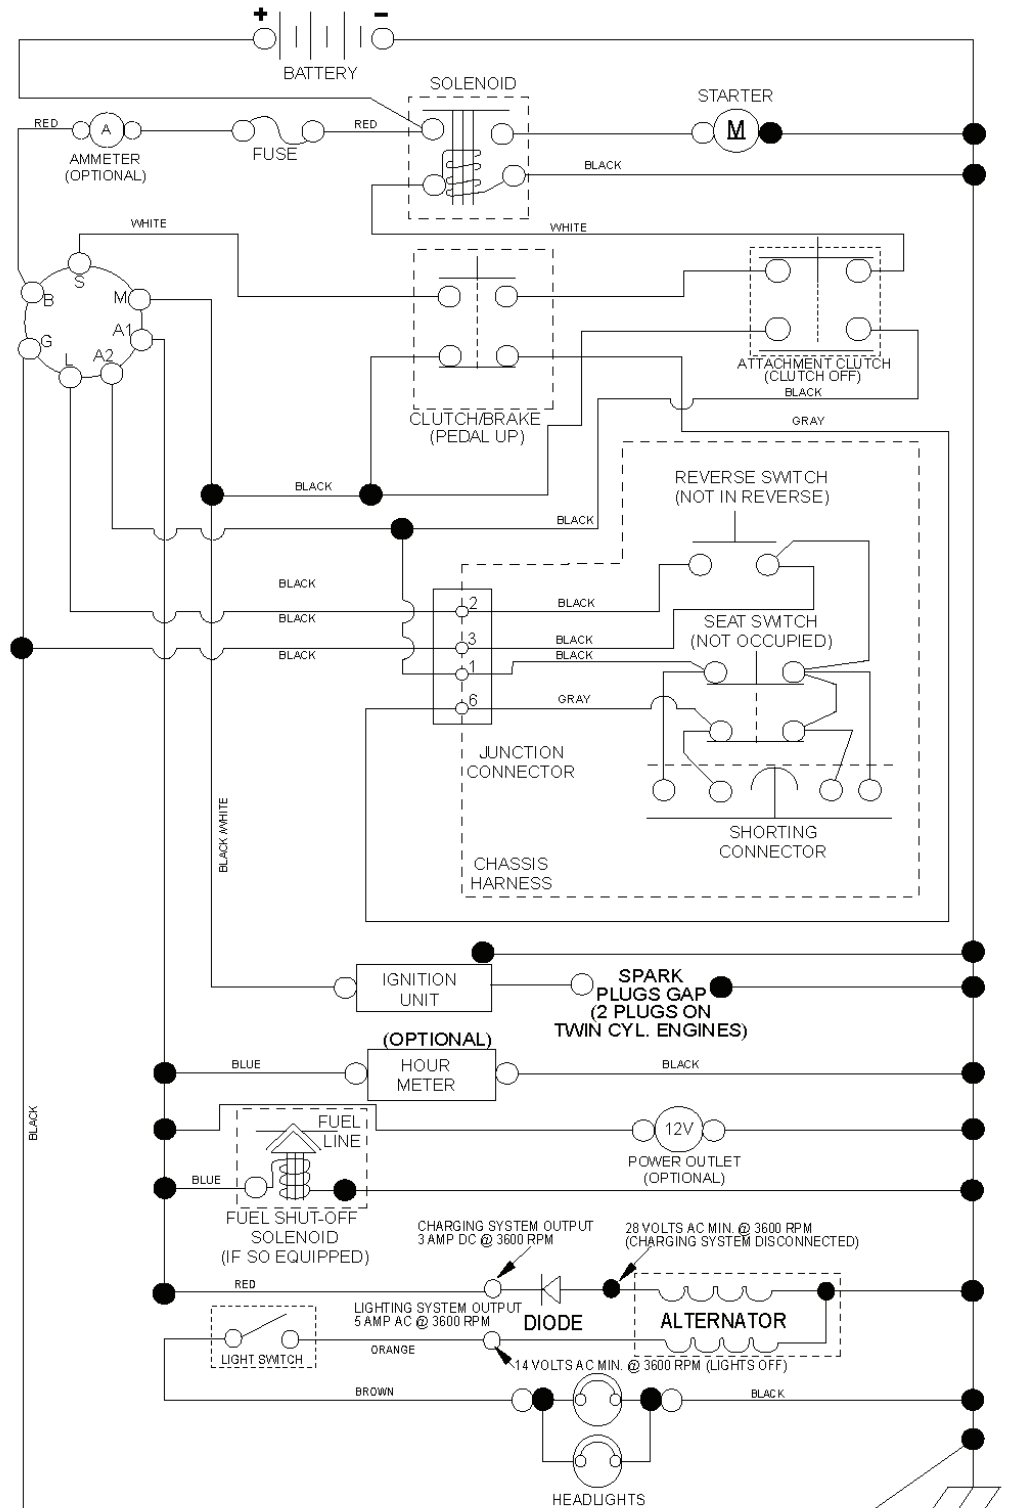

LT126, 96041019802, 2011-07

SPARE PARTS LIST

REF.	PART NO.	DESCRIPTION	REMARK	QTY.	KIT
1	532442048	CUTTING DECK		0	
2	532195161	STUD		0	
3	873900500	NUT		0	
4	532417645	BRACKET		0	
5	817000510	BOLT		0	
6	532418863	ARM		0	
7	532416358	SCREW		0	
8	532420252	ARM		0	
9	532199092	SPACER		0	
10	817000616	SCREW		0	
11	532137729	SCREW		0	
12	532199470	ARM		0	
13	872110612	BOLT		0	
14	532156085	BELT GUIDE		0	
15	532146763	PULLEY		0	
16	873900600	NUT		0	
17	532400234	NUT		0	
18	532187690	WASHER		0	
19	532110485	BEARING		0	
20	532173984	SCREW		0	
21	532416910	BELT GUARD		0	
22	532175820	PULLEY		0	
23	817490628	SCREW		0	
24	819132012	WASHER		0	
25	532420253	BELT GUARD		0	
26	532430313	COVER		0	
27	532419271	BELT		0	
28	532417344	DEFLECTOR		0	
29	532420895	HINGE PIN		0	
30	532197026	TORSION SPRING		0	
31	532110452	NUT		0	
32	532401872	SPRING		0	
33	532187281	BEARING HOUSING		0	
34	532192872	SHAFT ASSY		0	
35	532419273	RIDE ON BLADE		0	
36	532193003	SCREW		0	
37	819131316	WASHER		0	
38	532196539	BOLT		0	
39	532105304	HUB CAP		0	
40	532419270	BELT GUARD		0	
41	532419265	BELT GUARD		0	
42	817000612	SCREW		0	
43	532416877	PULLEY		0	
67	532403012	HANDLE		0	
70	532401246	CLUTCH		0	
76	532415598	HOSE COUPLING		0	
152	532435111	CABLE		0	

lift-tex_18_r4

*Key 91 may be substituted for Key 101

REF.	PART NO.	DESCRIPTION	REMARK	QTY.	KIT
2	532422027	SHAFT		0	
3	532195231	LEVER		0	
7	580962301	GRIP		0	
10	532196314	SPRING		0	
87	532194209	SPRING		0	
88	532410710	SPRING		0	
89	819191912	WASHER		0	
90	532194208	PIN		0	
91	532195181	LINK		0	
97	817000612	SCREW		0	
98	532195264	LINK		0	
100	873930600	NUT		0	
101	532407003	LINK		0	
113	819171912	WASHER		0	