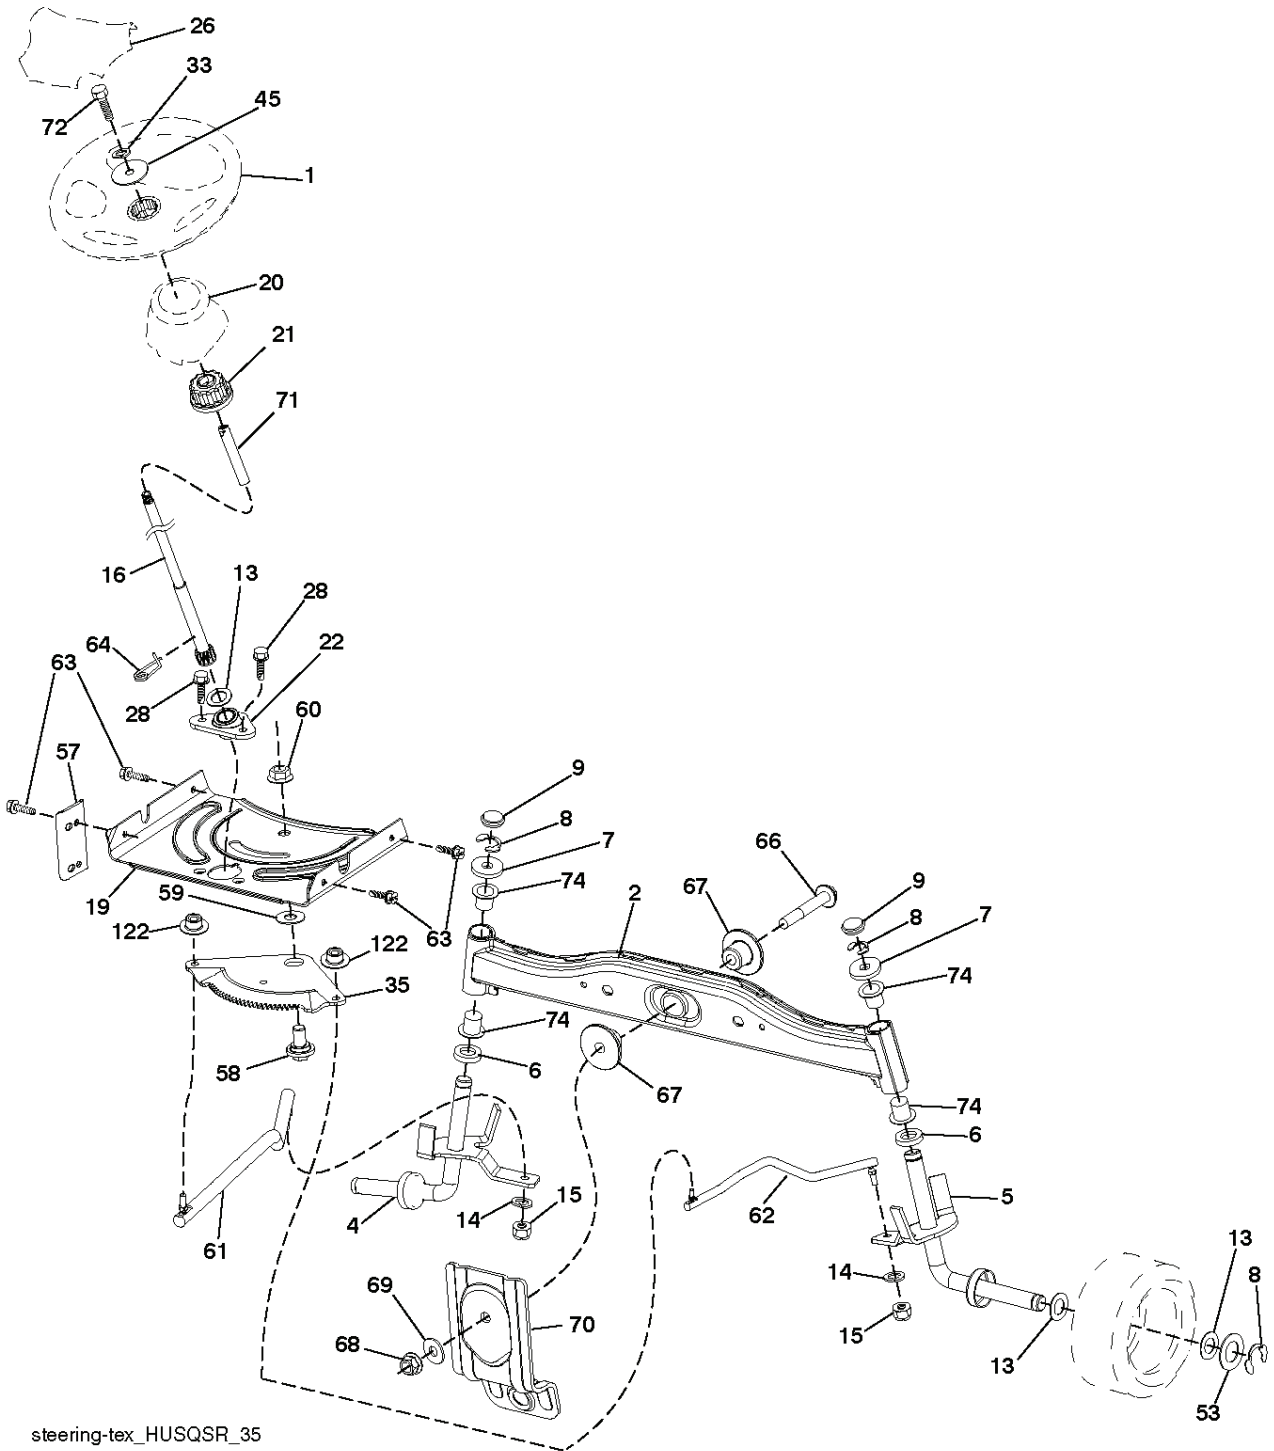

steering-tex_HUSQSR_35

REF.	PART NO.	DESCRIPTION	REMARK	QTY.	KIT
1	532439740	STEERING WHEEL		0	
2	532418168	AXLE		0	
4	532416845	SPINDLE		0	
5	532416846	SPINDLE		0	
6	532124931	WASHER		0	
7	532121748	WASHER		0	
8	812000029	RETAINER RING		0	
9	532121232	HUB CAP		0	
13	532121749	WASHER		0	
14	810040600	WASHER		0	
15	873540600	NUT		0	
16	532429373	SHAFT		0	
19	532194729	PLATE		0	
20	532441425	COVER		0	
21	532186737	ADAPTER		0	
22	532420537	SUPPORT		0	
26	532439743	HUB CAP		0	
28	817000612	SCREW		0	
33	810040500	WASHER		0	
35	532194732	PLATE		0	
45	819113812	WASHER		0	
53	532188967	WASHER		0	
57	532407465	BRACKET		0	
58	532194747	BOLT		0	
59	532194748	WASHER		0	
60	873971000	NUT		0	
61	532194740	LINK		0	
62	532194741	LINK		0	
63	817000512	SCREW		0	
64	532199849	SPRING RETAINER		0	
66	871020748	BOLT		0	
67	532194737	BUSHING		0	
68	873900700	NUT		0	
69	532199162	WASHER		0	
70	532417065	BRACKET		0	
71	532190752	SHAFT		0	
72	532428982	BOLT		0	
74	532124937	BEARING COL. STRG.		0	
122	532444962	CAP		1