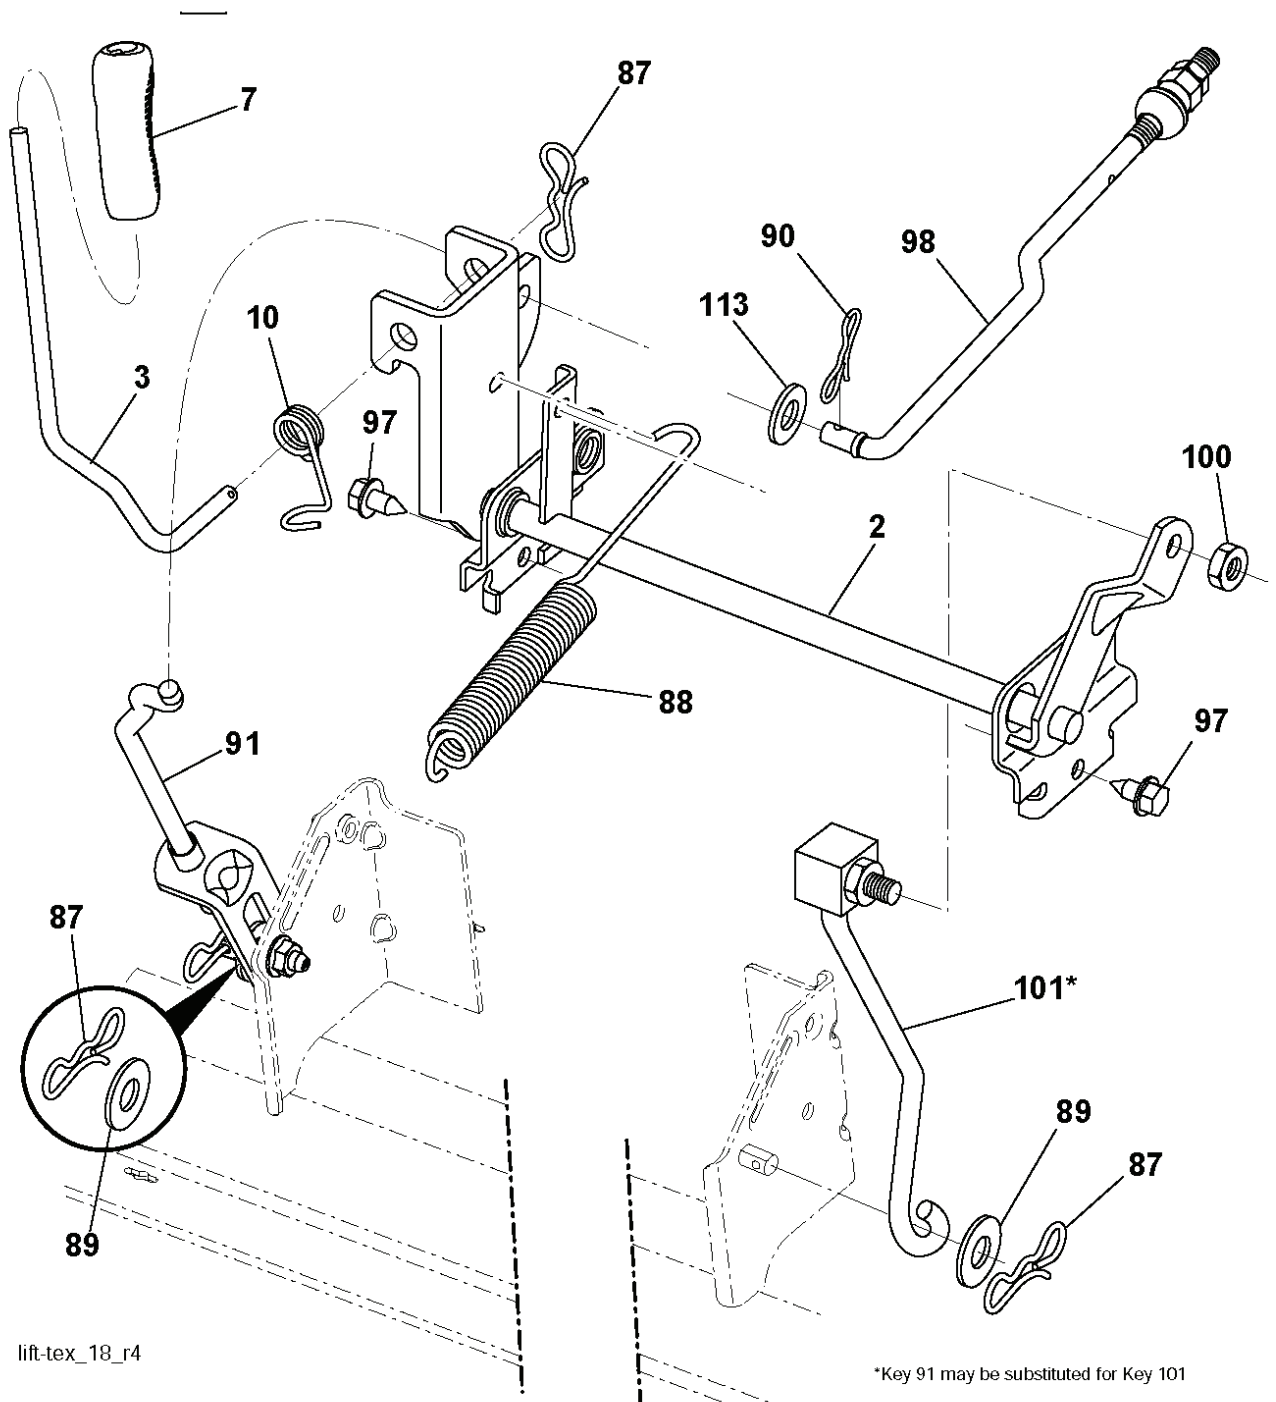

LT126, 96041019802, 2011-07

SPARE PARTS LIST

REF.	PART NO.	DESCRIPTION	REMARK	QTY.	KIT
1	532442048	CUTTING DECK		0	
2	532195161	STUD		0	
3	873900500	NUT		0	
4	532417645	BRACKET		0	
5	817000510	BOLT		0	
6	532418863	ARM		0	
7	532416358	SCREW		0	
8	532420252	ARM		0	
9	532199092	SPACER		0	
10	817000616	SCREW		0	
11	532137729	SCREW		0	
12	532199470	ARM		0	
13	872110612	BOLT		0	
14	532156085	BELT GUIDE		0	
15	532146763	PULLEY		0	
16	873900600	NUT		0	
17	532400234	NUT		0	
18	532187690	WASHER		0	
19	532110485	BEARING		0	
20	532173984	SCREW		0	
21	532416910	BELT GUARD		0	
22	532175820	PULLEY		0	
23	817490628	SCREW		0	
24	819132012	WASHER		0	
25	532420253	BELT GUARD		0	
26	532430313	COVER		0	
27	532419271	BELT		0	
28	532417344	DEFLECTOR		0	
29	532420895	HINGE PIN		0	
30	532197026	TORSION SPRING		0	
31	532110452	NUT		0	
32	532401872	SPRING		0	
33	532187281	BEARING HOUSING		0	
34	532192872	SHAFT ASSY		0	
35	532419273	RIDE ON BLADE		0	
36	532193003	SCREW		0	
37	819131316	WASHER		0	
38	532196539	BOLT		0	
39	532105304	HUB CAP		0	
40	532419270	BELT GUARD		0	
41	532419265	BELT GUARD		0	
42	817000612	SCREW		0	
43	532416877	PULLEY		0	
67	532403012	HANDLE		0	
70	532401246	CLUTCH		0	
76	532415598	HOSE COUPLING		0	
152	532435111	CABLE		0	

lift-tex_18_r4

*Key 91 may be substituted for Key 101

REF.	PART NO.	DESCRIPTION	REMARK	QTY.	KIT
2	532422027	SHAFT		0	
3	532195231	LEVER		0	
7	580962301	GRIP		0	
10	532196314	SPRING		0	
87	532194209	SPRING		0	
88	532410710	SPRING		0	
89	819191912	WASHER		0	
90	532194208	PIN		0	
91	532195181	LINK		0	
97	817000612	SCREW		0	
98	532195264	LINK		0	
100	873930600	NUT		0	
101	532407003	LINK		0	
113	819171912	WASHER		0	