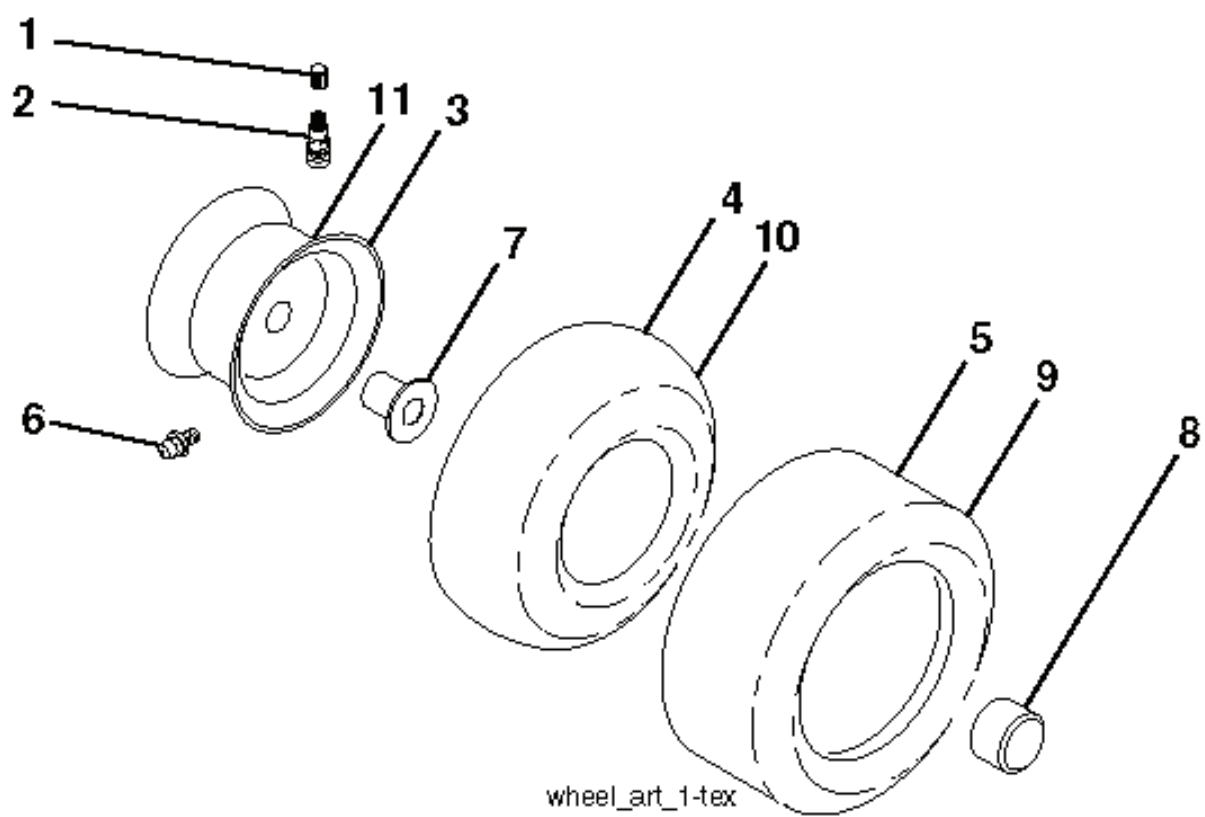

IGNITION SWITCH

POSITION	CIRCUIT	"MAKE"
OFF	M+G+A1	
RUN/OVERRIDE	B+A1	
RUN	B+A1	L+A2
START	B+S+A1	

CHASSIS HARNESS CONNECTOR (MATING SIDE)

DASH HARNESS CONNECTOR (MATING SIDE)

WIRING INSULATED CLIPS
 NOTE: IF WIRING INSULATED CLIPS WERE REMOVED FOR SERVICING OF UNIT, THEY SHOULD BE RE-INSTALLED TO PROPERLY SECURE YOUR WIRING.

● NON-REMOVABLE CONNECTIONS

○ REMOVABLE CONNECTIONS

steering-tex_HUSQSR_35

REF.	PART NO.	DESCRIPTION	REMARK	QTY.	KIT
1	532439740	STEERING WHEEL		0	
2	532418168	AXLE		0	
4	532416845	SPINDLE		0	
5	532416846	SPINDLE		0	
6	532124931	WASHER		0	
7	532121748	WASHER		0	
8	812000029	RETAINER RING		0	
9	532121232	HUB CAP		0	
13	532121749	WASHER		0	
14	810040600	WASHER		0	
15	873540600	NUT		0	
16	532429373	SHAFT		0	
19	532194729	PLATE		0	
20	532441425	COVER		0	
21	532186737	ADAPTER		0	
22	532420537	SUPPORT		0	
26	532439743	HUB CAP		0	
28	817000612	SCREW		0	
33	810040500	WASHER		0	
35	532194732	PLATE		0	
45	819113812	WASHER		0	
53	532188967	WASHER		0	
57	532407465	BRACKET		0	
58	532194747	BOLT		0	
59	532194748	WASHER		0	
60	873971000	NUT		0	
61	532194740	LINK		0	
62	532194741	LINK		0	
63	817000512	SCREW		0	
64	532199849	SPRING RETAINER		0	
66	871020748	BOLT		0	
67	532194737	BUSHING		0	
68	873900700	NUT		0	
69	532199162	WASHER		0	
70	532417065	BRACKET		0	
71	532190752	SHAFT		0	
72	532428982	BOLT		0	
74	532124937	BEARING COL. STRG.		0	
122	532444962	CAP		1	

REF.	PART NO.	DESCRIPTION	REMARK	QTY.	KIT
--	532144334	SEALING FOAM		1	
1	532059192	CAP VALVE		1	
2	532065139	NIPPLE		1	
3	532425261	RIM	Front 6"	1	
4	532421652	TUBE	Front (Service Item Only)	1	
5	532123410	TIRE	Front 13 x 5.0-6	1	
6	532124957	FITTING	(Front Wheel Only)	1	
7	532124959	BEARING	(Front Wheel Only)	1	
8	532175039	HUB CAP		1	
9	532106230	TIRE	Rear 16 x 6-5	1	
10	532007154	HOSE	Rear (Service Item Only)	1	
11	532425262	RIM	Rear 8"	1	