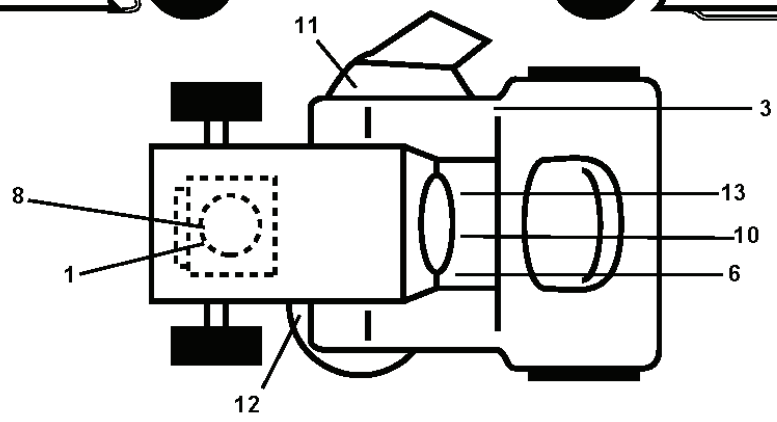

REF.	PART NO.	DESCRIPTION	REMARK	QTY.	KIT
1	532196841	DECAL		0	
2	581627301	DECAL		0	
3	532180432	DECAL		0	
4	532437839	DECAL		0	
6	532159737	DECAL		0	
7	532159736	DECAL		0	
8	532437410	DECAL		0	
9	532145005	DECAL		0	
10	532400389	LABEL		0	
11	532425112	DECAL		0	
12	532421543	DECAL		0	
13	532140837	DECAL		0	
15	532443240	DECAL		0	
--	532162598	DECAL		0	
--	532439681	PLATE		0	
--	532439966	PAD		0	
--	532434086	TBD		0	
--	532434087	TBD		0	
--	532434088	TBD		0	
--	532434089	TBD		0