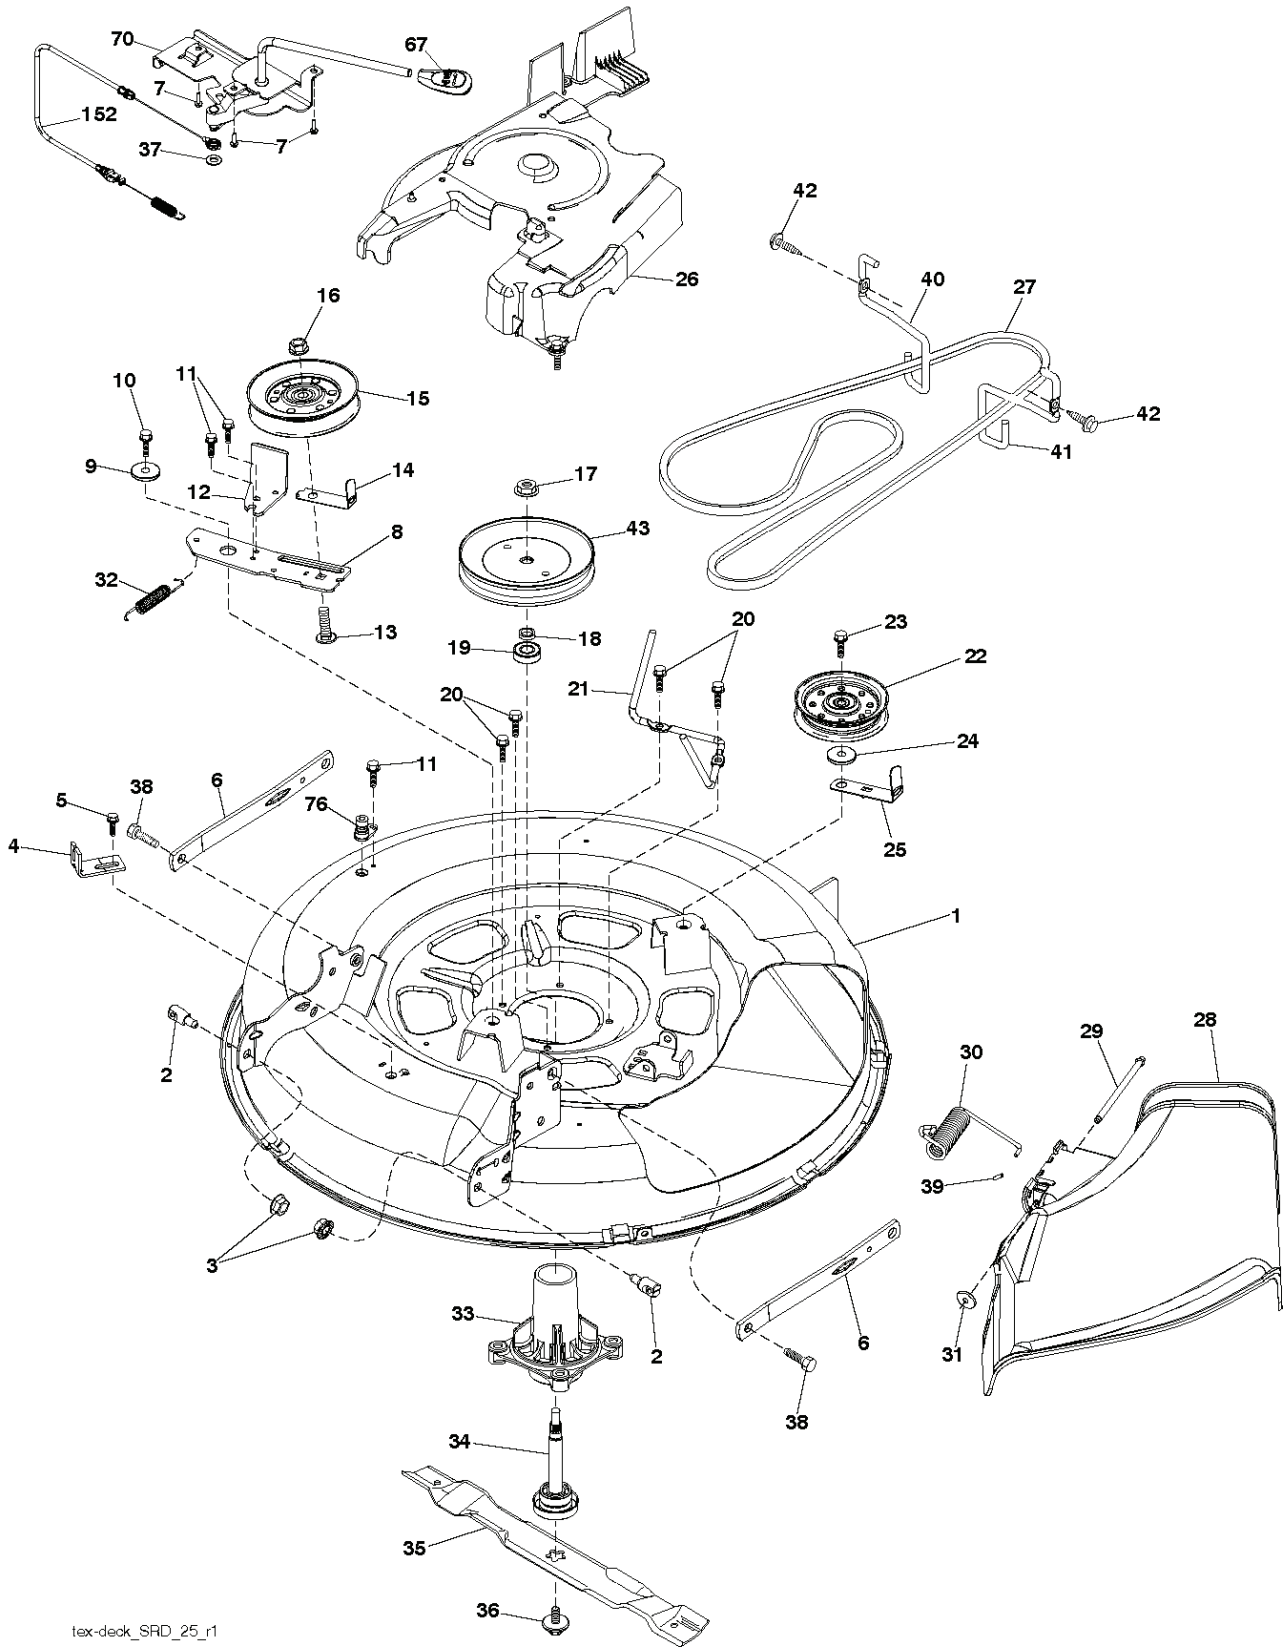

LT126, 96041019802, 2011-07

SPARE PARTS LIST

REF.	PART NO.	DESCRIPTION	REMARK	QTY.	KIT
1	532442048	CUTTING DECK		0	
2	532195161	STUD		0	
3	873900500	NUT		0	
4	532417645	BRACKET		0	
5	817000510	BOLT		0	
6	532418863	ARM		0	
7	532416358	SCREW		0	
8	532420252	ARM		0	
9	532199092	SPACER		0	
10	817000616	SCREW		0	
11	532137729	SCREW		0	
12	532199470	ARM		0	
13	872110612	BOLT		0	
14	532156085	BELT GUIDE		0	
15	532146763	PULLEY		0	
16	873900600	NUT		0	
17	532400234	NUT		0	
18	532187690	WASHER		0	
19	532110485	BEARING		0	
20	532173984	SCREW		0	
21	532416910	BELT GUARD		0	
22	532175820	PULLEY		0	
23	817490628	SCREW		0	
24	819132012	WASHER		0	
25	532420253	BELT GUARD		0	
26	532430313	COVER		0	
27	532419271	BELT		0	
28	532417344	DEFLECTOR		0	
29	532420895	HINGE PIN		0	
30	532197026	TORSION SPRING		0	
31	532110452	NUT		0	
32	532401872	SPRING		0	
33	532187281	BEARING HOUSING		0	
34	532192872	SHAFT ASSY		0	
35	532419273	RIDE ON BLADE		0	
36	532193003	SCREW		0	
37	819131316	WASHER		0	
38	532196539	BOLT		0	
39	532105304	HUB CAP		0	
40	532419270	BELT GUARD		0	
41	532419265	BELT GUARD		0	
42	817000612	SCREW		0	
43	532416877	PULLEY		0	
67	532403012	HANDLE		0	
70	532401246	CLUTCH		0	
76	532415598	HOSE COUPLING		0	
152	532435111	CABLE		0	

lift-tex_18_r4

*Key 91 may be substituted for Key 101

REF.	PART NO.	DESCRIPTION	REMARK	QTY.	KIT
2	532422027	SHAFT		0	
3	532195231	LEVER		0	
7	580962301	GRIP		0	
10	532196314	SPRING		0	
87	532194209	SPRING		0	
88	532410710	SPRING		0	
89	819191912	WASHER		0	
90	532194208	PIN		0	
91	532195181	LINK		0	
97	817000612	SCREW		0	
98	532195264	LINK		0	
100	873930600	NUT		0	
101	532407003	LINK		0	
113	819171912	WASHER		0	