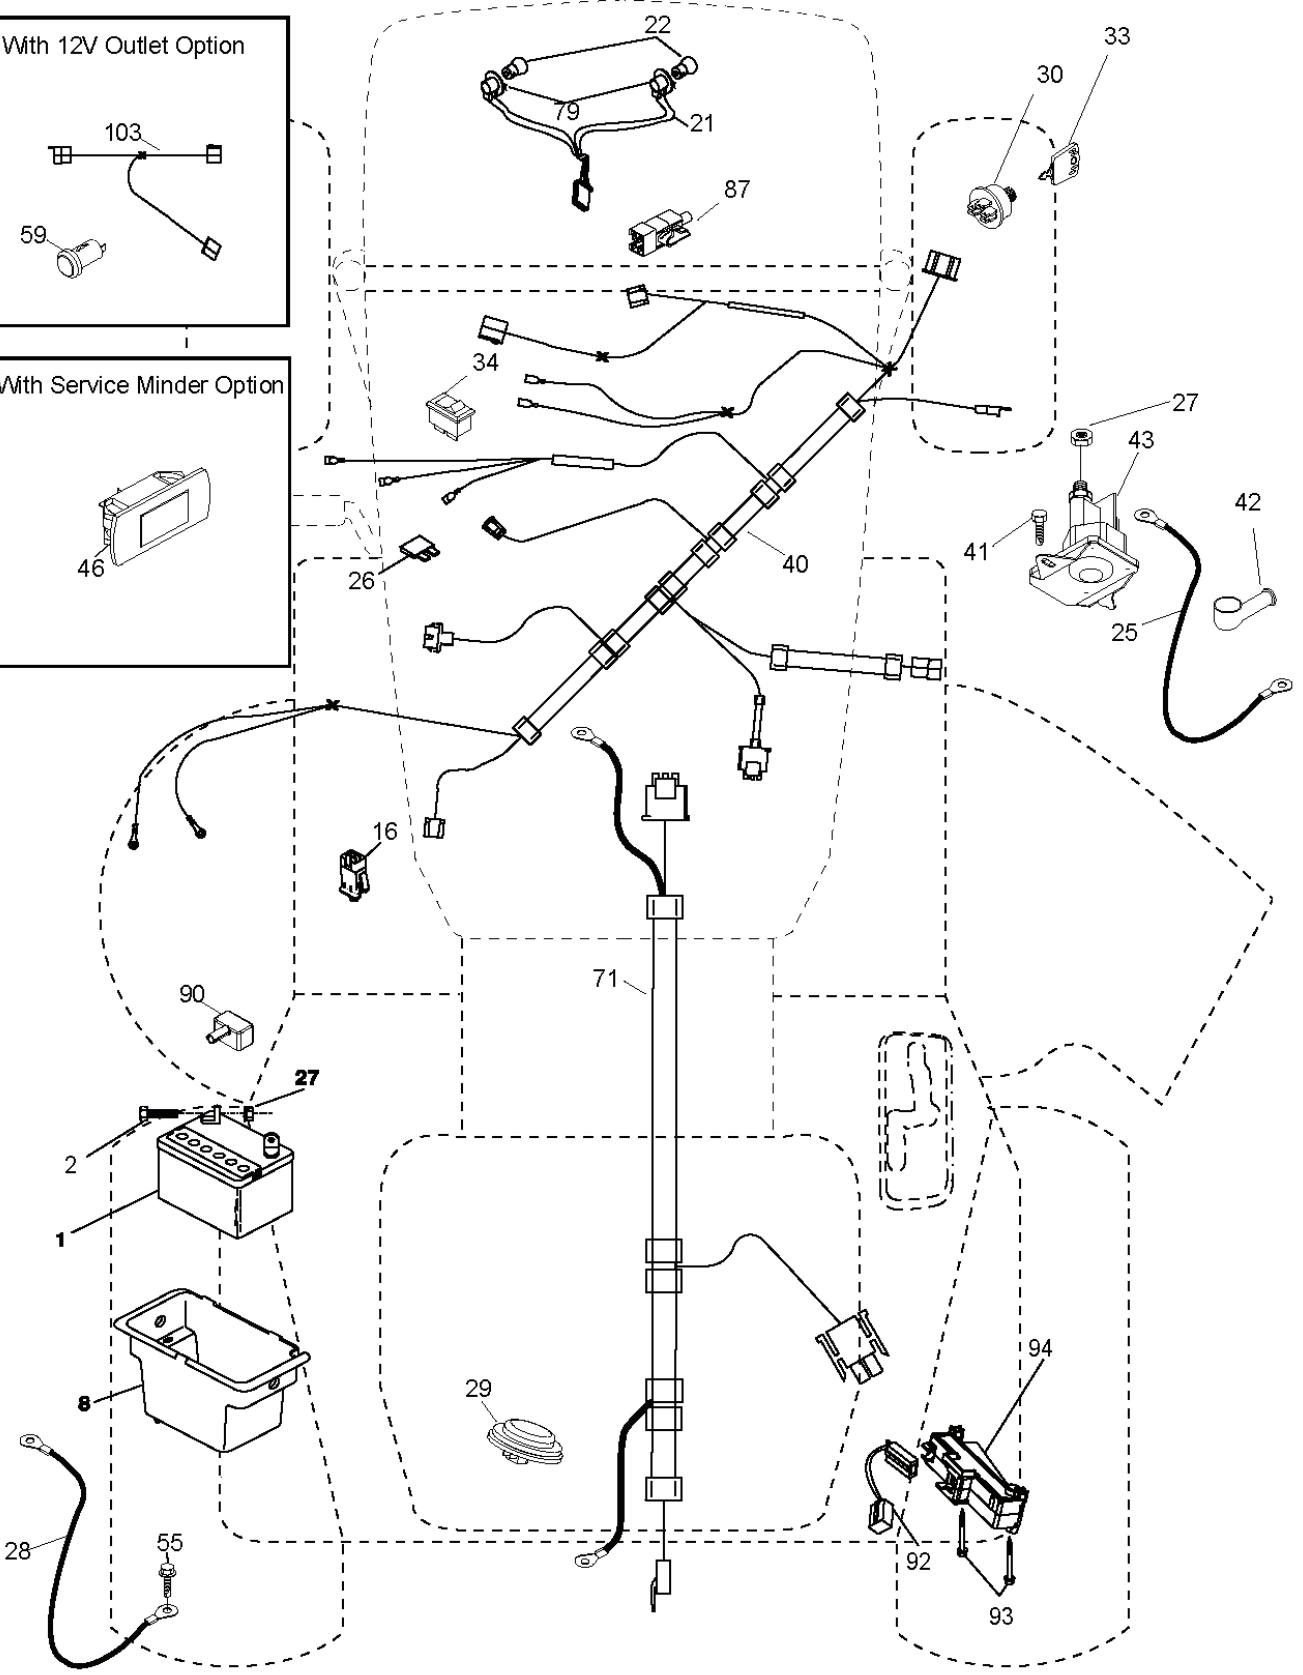

T02S

REF.	PART NO.	DESCRIPTION	REMARK	QTY.	KIT
1	532144924	BATTERY		0	
2	874760412	BOLT		0	
8	532193228	BOX		0	
16	532176138	MICRO SWITCH		0	
21	532400252	HARNESS		0	
22	532004152	BULB		0	
25	532412894	CABLE.STARTER.GGA.BL/R*SUBS/2*		0	
26	532175158	FUSE		0	
27	873510400	NUT		0	
28	532198885	CABLE		0	
29	532401545	SWITCH		0	
30	532193350	IGNITION MODULE		0	
33	532411935	KEY		0	
34	532110712	SWITCH		0	
40	532401098	CABLE		0	
41	817720408	SCREW		0	
42	532131563	COVER		0	
43	532192507	SOLENOID		0	
55	817060512	SCREW		0	
71	532441544	HARNESS		0	
79	532175242	HOLDER		0	
87	532197802	SWITCH		0	
90	532435395	TERMINAL COVER		0	
92	532196615	CABLE ASSY		0	
93	532192540	SCREW		0	
94	532191834	MODULE.REVERSE.ROS		0