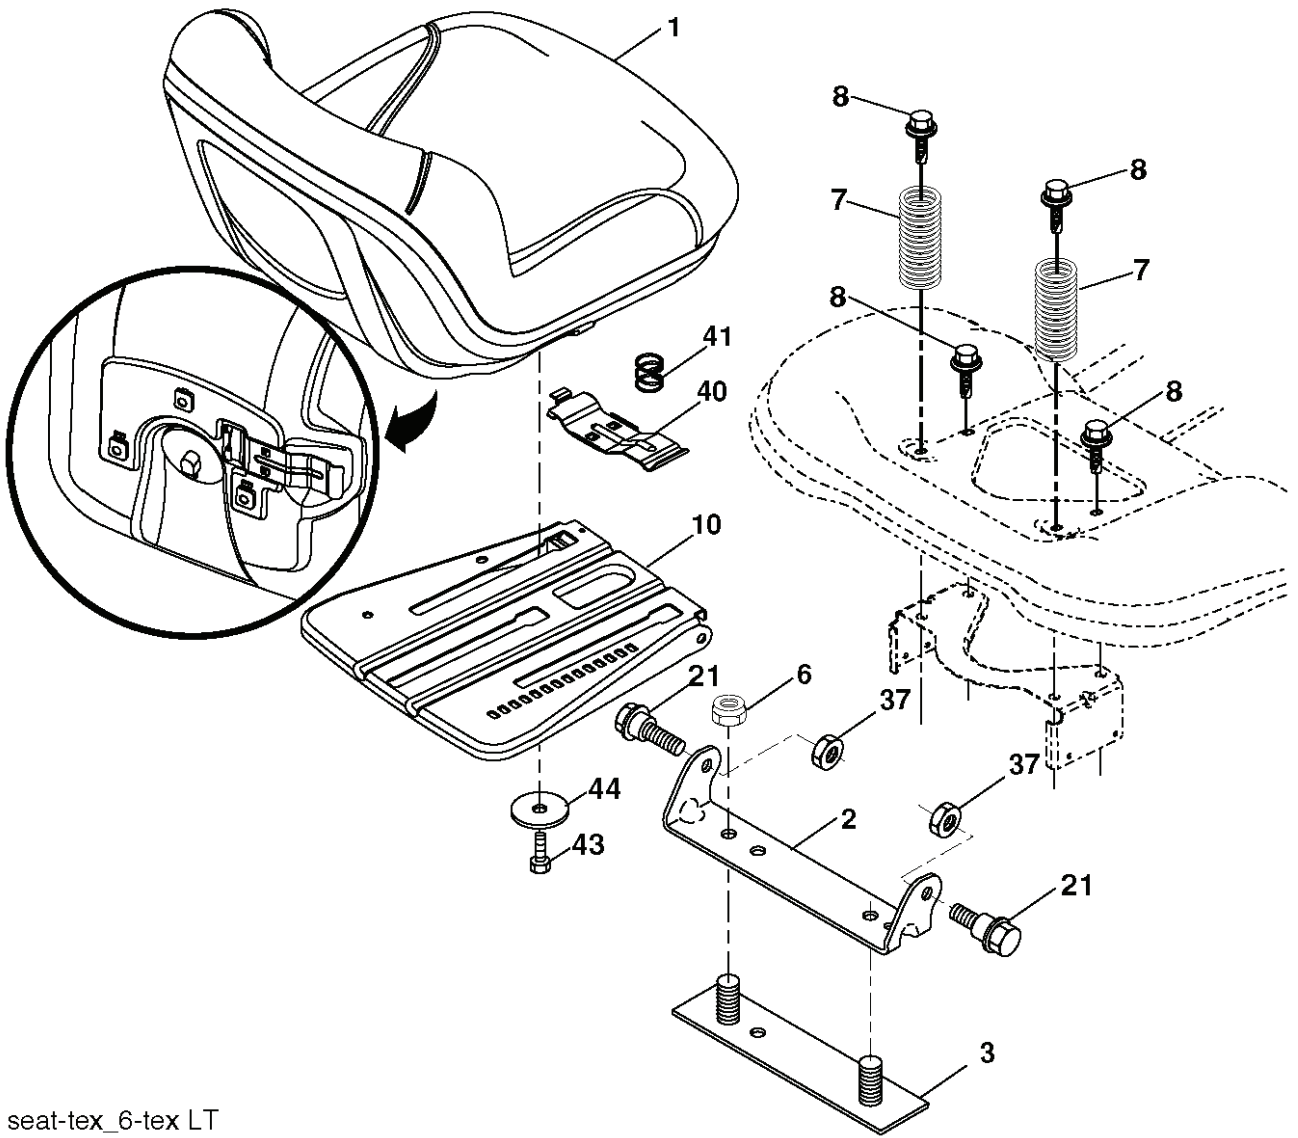

seat-tex_6-tex LT

REF.	PART NO.	DESCRIPTION	REMARK	QTY.	KIT
1	532439819	SEAT		0	
2	532180166	BRACKET		0	
3	532140675	STRAP		0	
6	873800600	NUT		0	
7	532124181	SPRING		0	
8	532171877	BOLT		0	
10	532196977	PLATE		0	
21	532171852	BOLT		0	
37	873800500	LOCK NUT		0	
40	532197661	HANDLE		0	
41	532198200	SPRING		0	
43	874760612	BOLT		0	
44	819133812	WASHER		0	
	PART NO.		REMARK		KIT