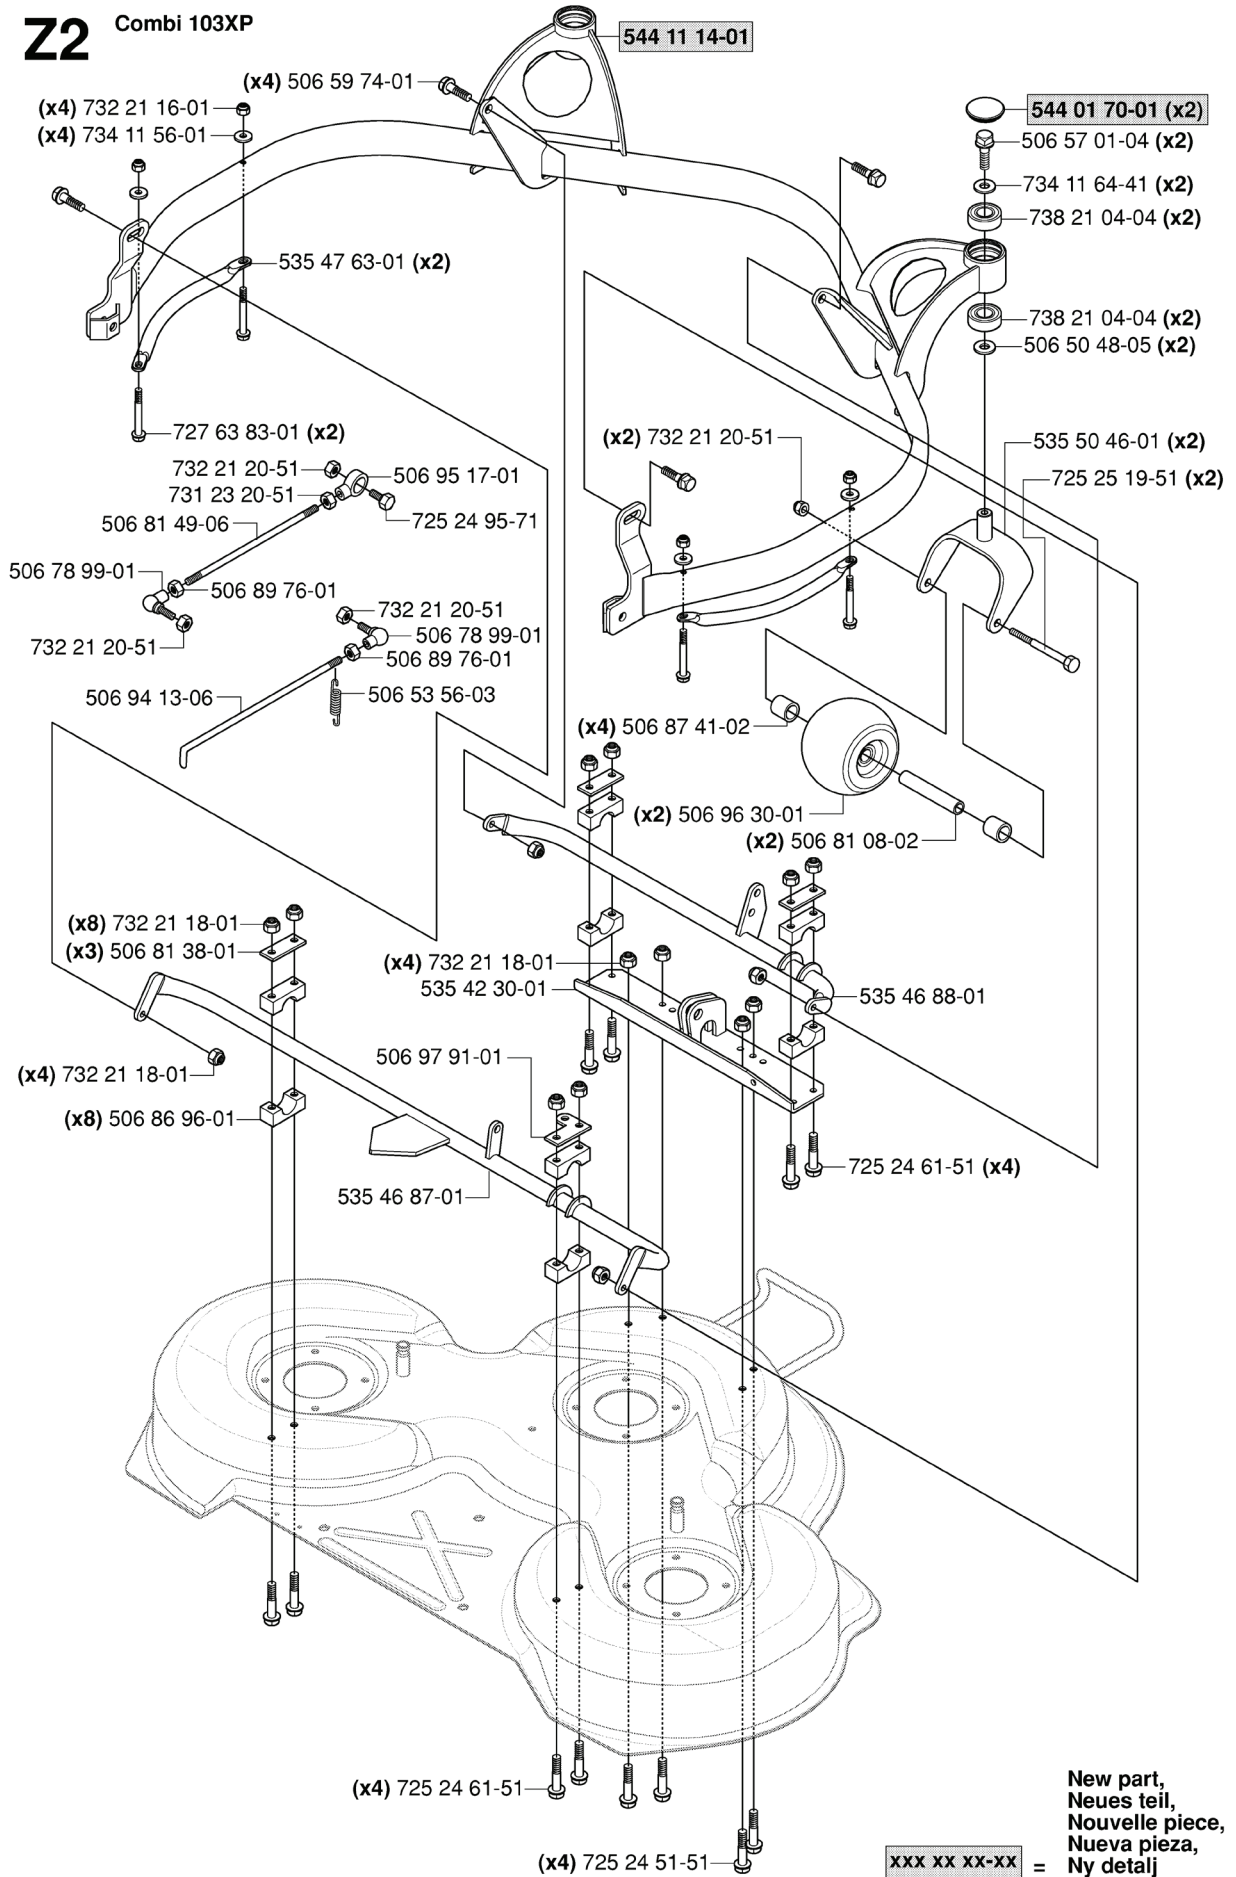

Z2 Combi 103XP

xxx xx xx-xx = New part,
Neues teil,
Nouvelle piece,
Nueva pieza,
Ny detalj