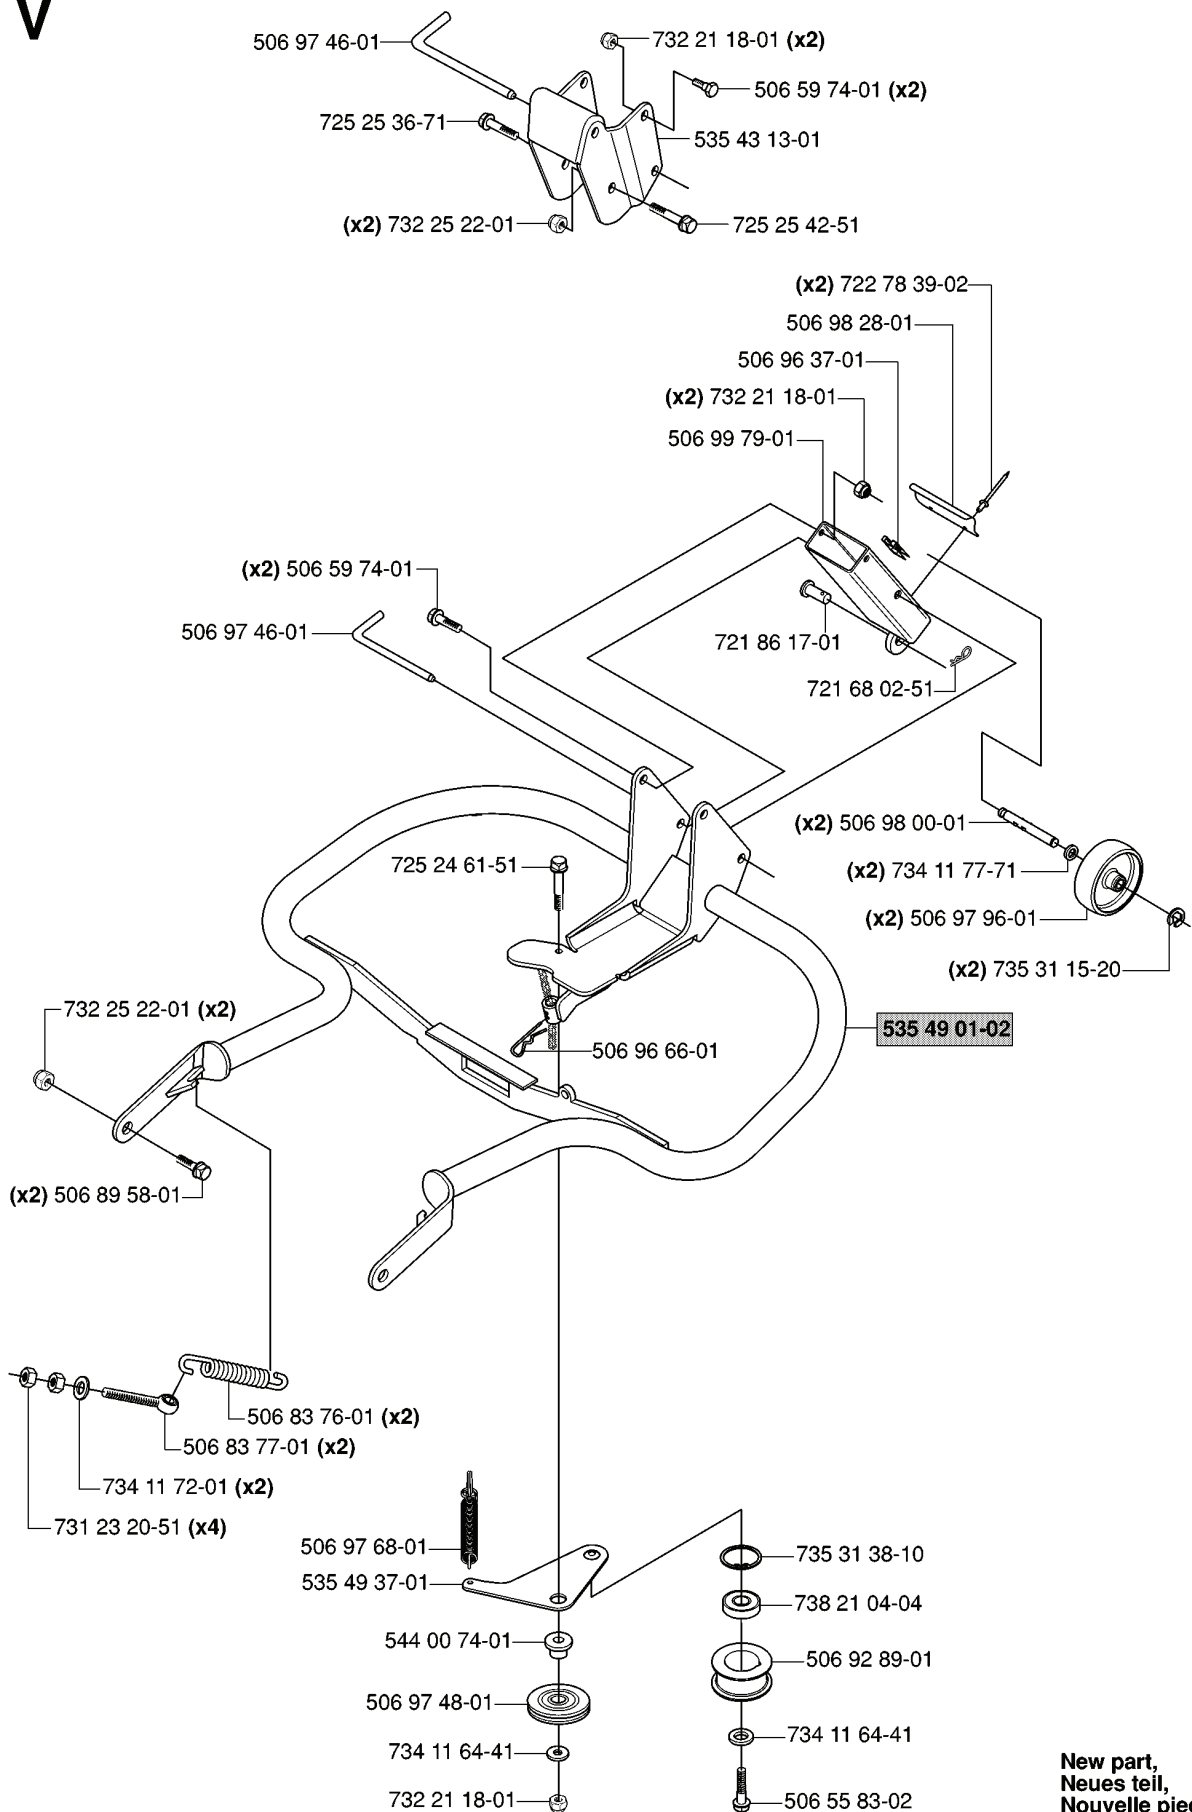

V

XXX XX XX-XX = New part, Neues teil, Nouvelle piece, Nueva pieza, Ny detalj