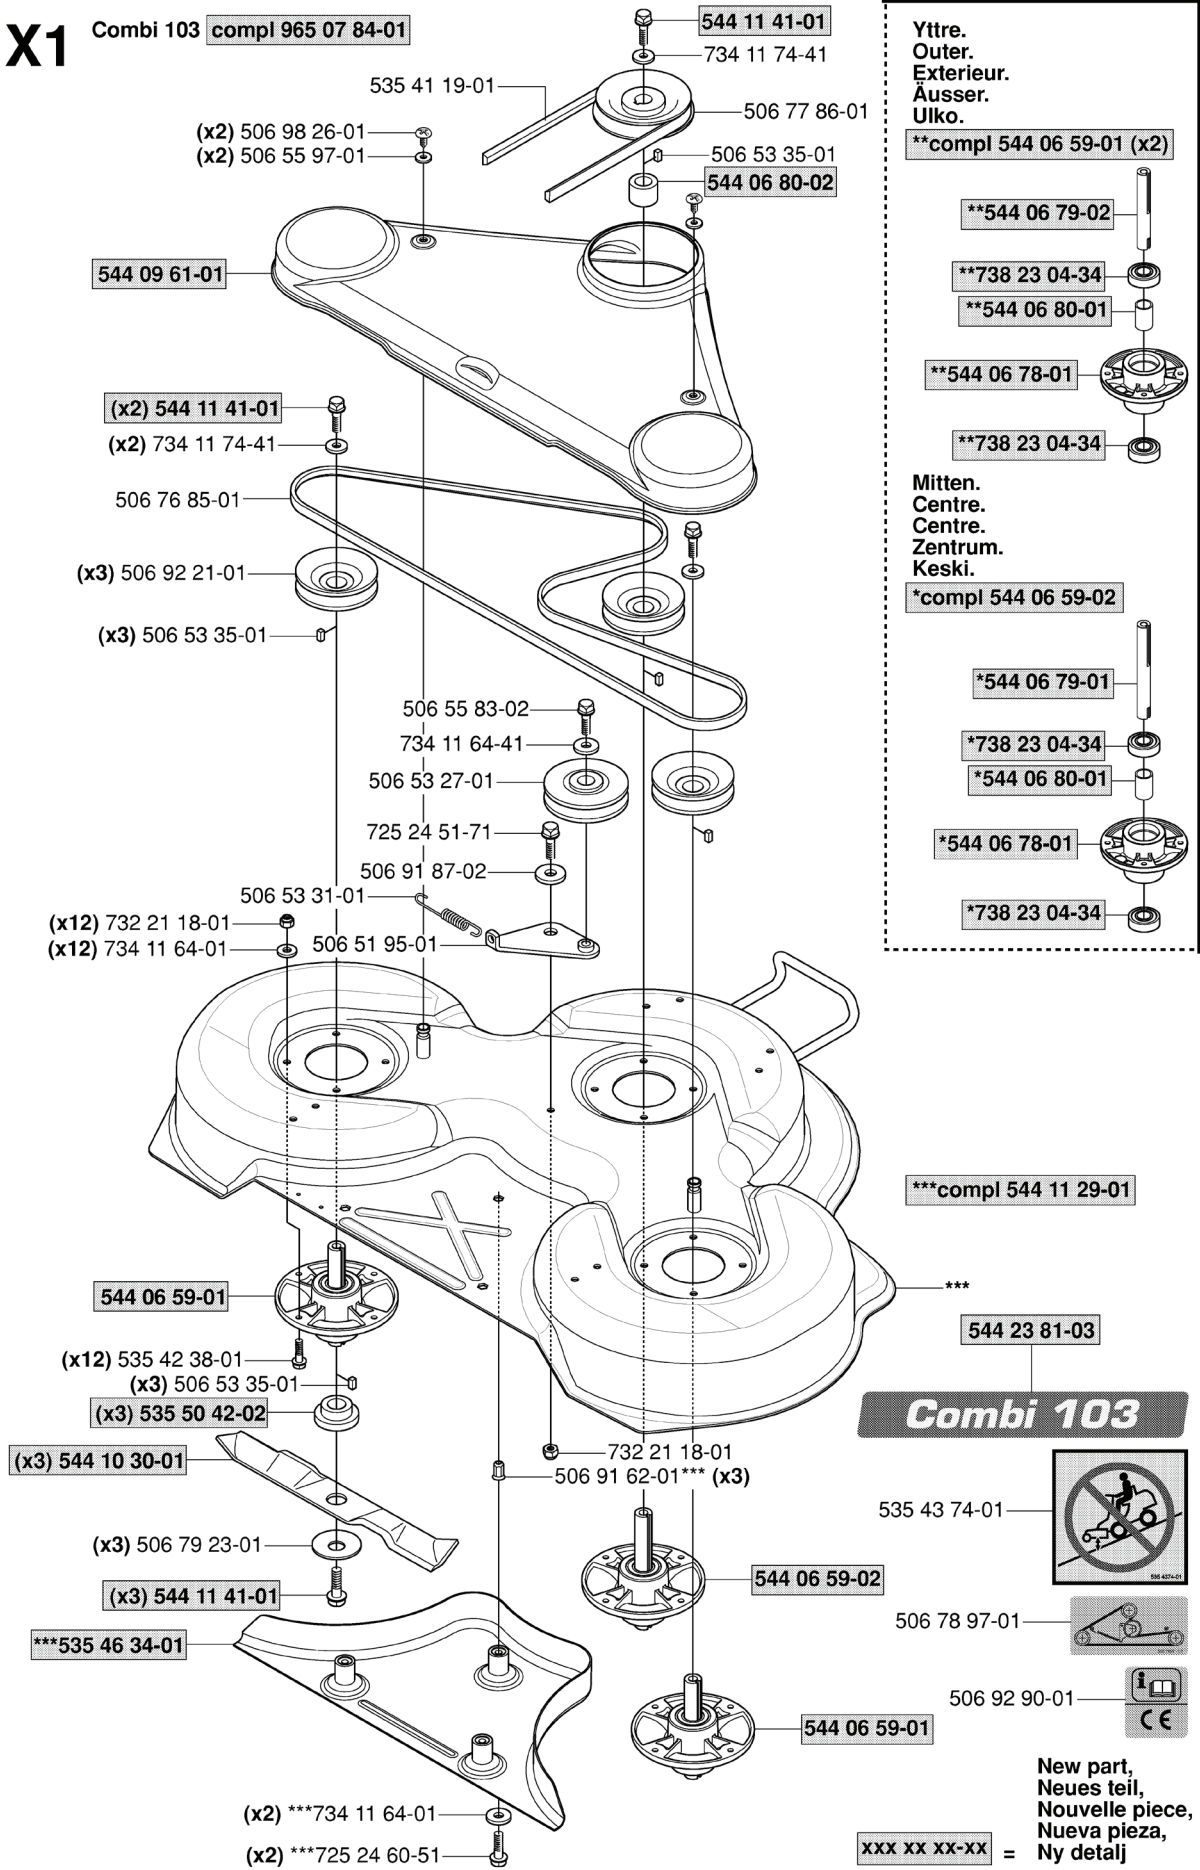

X1

Combi 103 compl 965 07 84-01

Yttre.
Outer.
Exterieur.
Äusser.
Ulko.

**compl 544 06 59-01 (x2)

**544 06 79-02

**738 23 04-34

**544 06 80-01

**544 06 78-01

**738 23 04-34

Mitten.
Centre.
Centre.
Zentrum.
Keski.

*compl 544 06 59-02

*544 06 79-01

*738 23 04-34

*544 06 80-01

*544 06 78-01

*738 23 04-34

Combi 103

xxx xx xx-xx =

New part,
Neues teil,
Nouvelle piece,
Nueva pieza,
Ny detalj