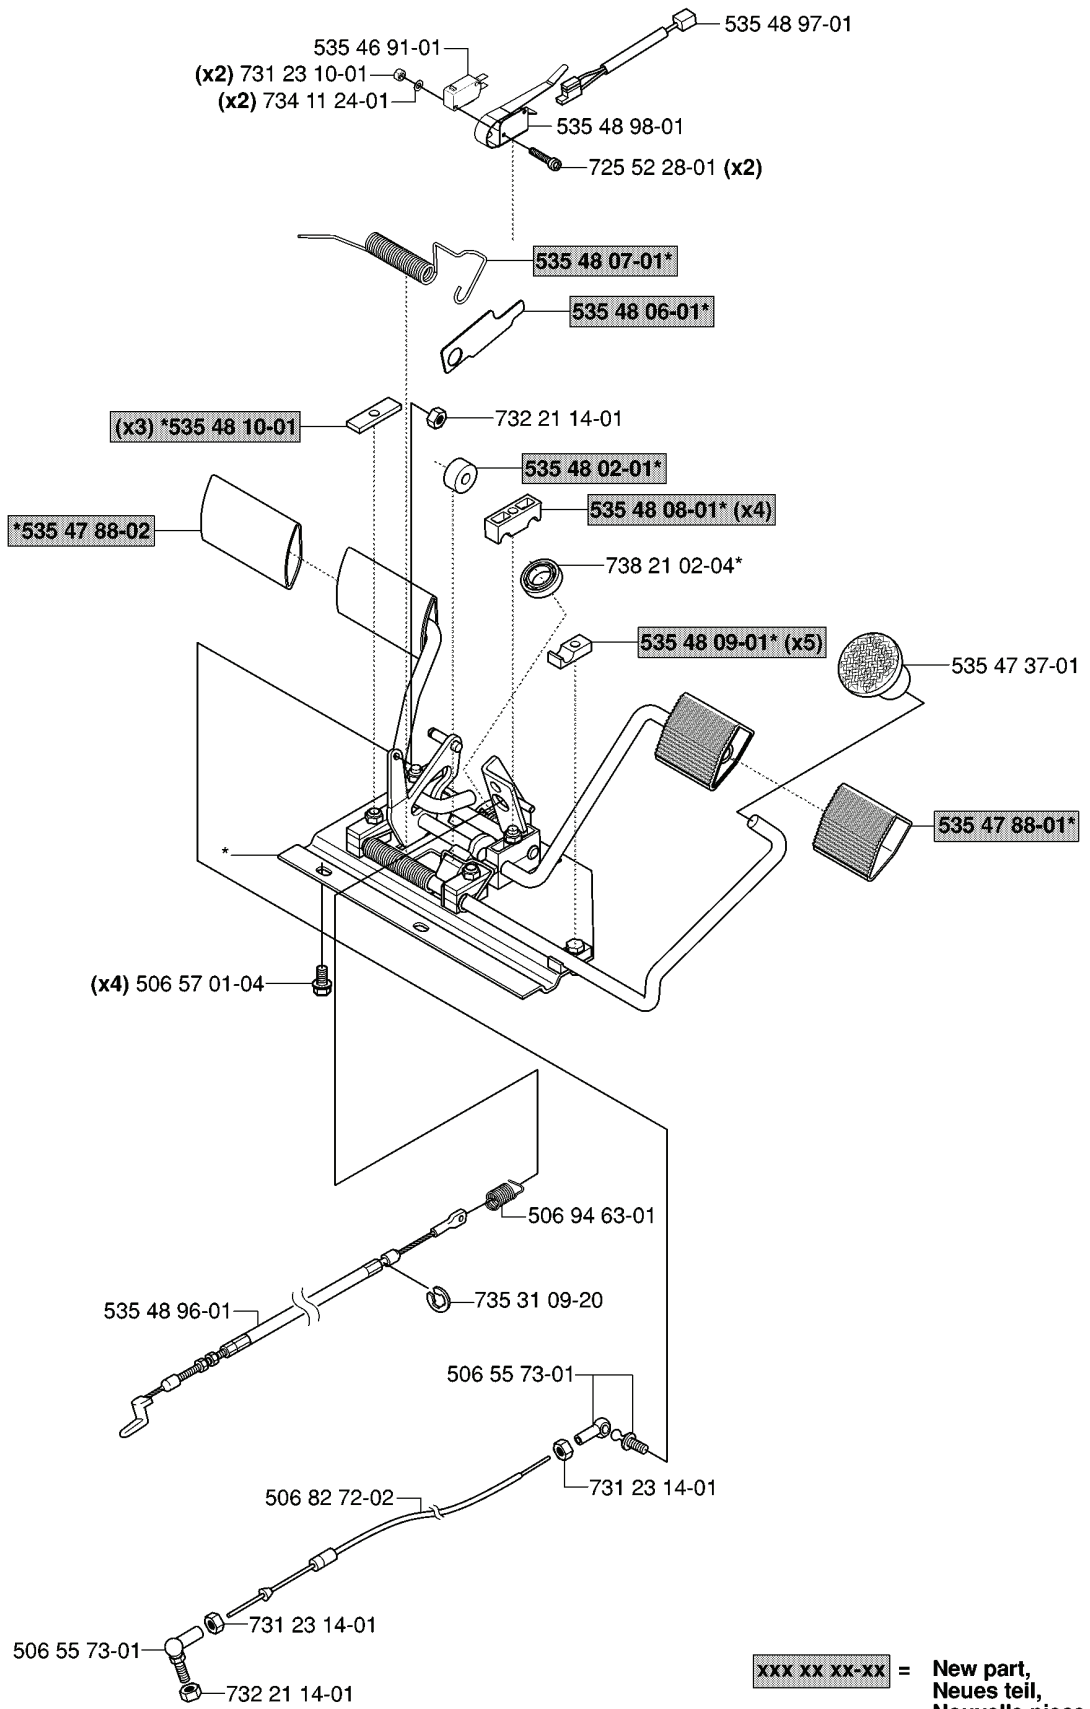

M

*compl 544 12 60-01

xxx xx xx-xx = New part,
Neues teil,
Nouvelle piece,
Nueva pieza,
Ny detalj