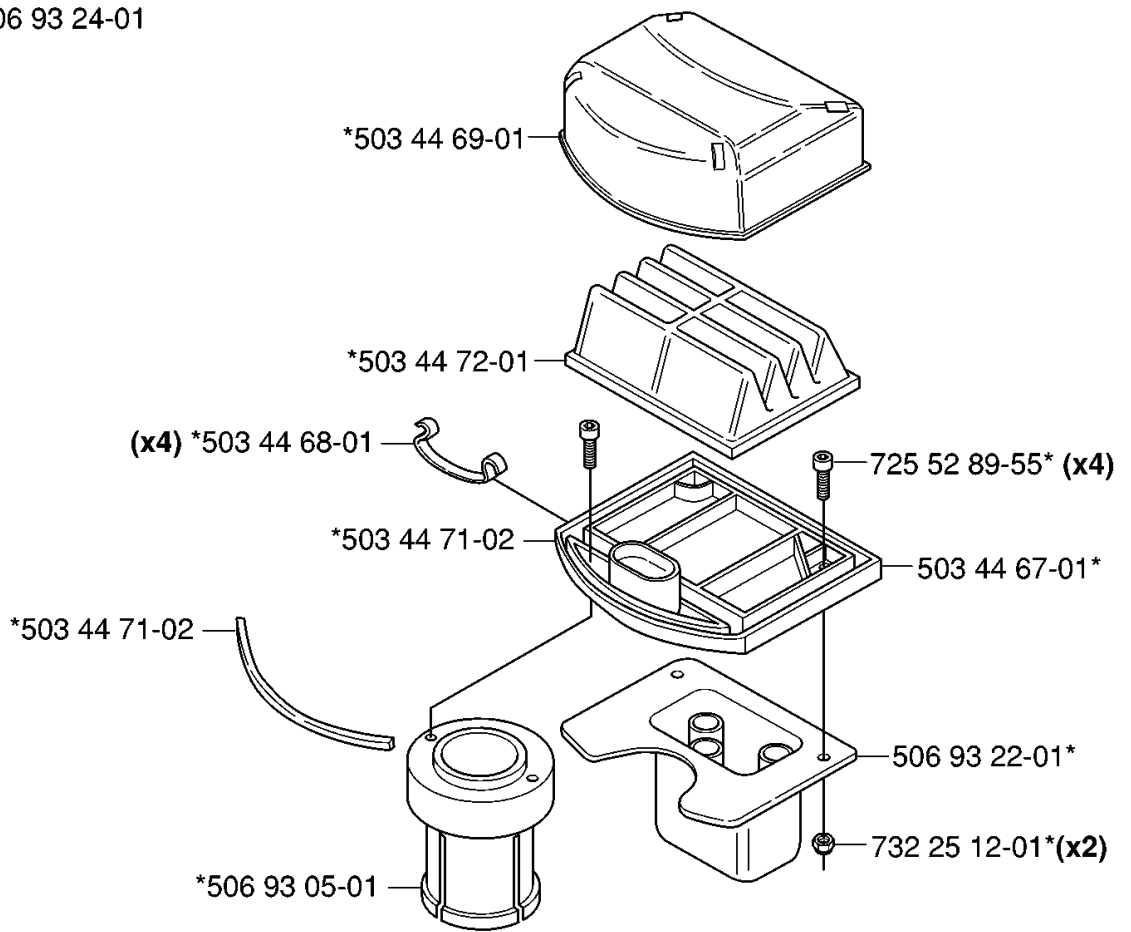

T *compl 506 93 24-01