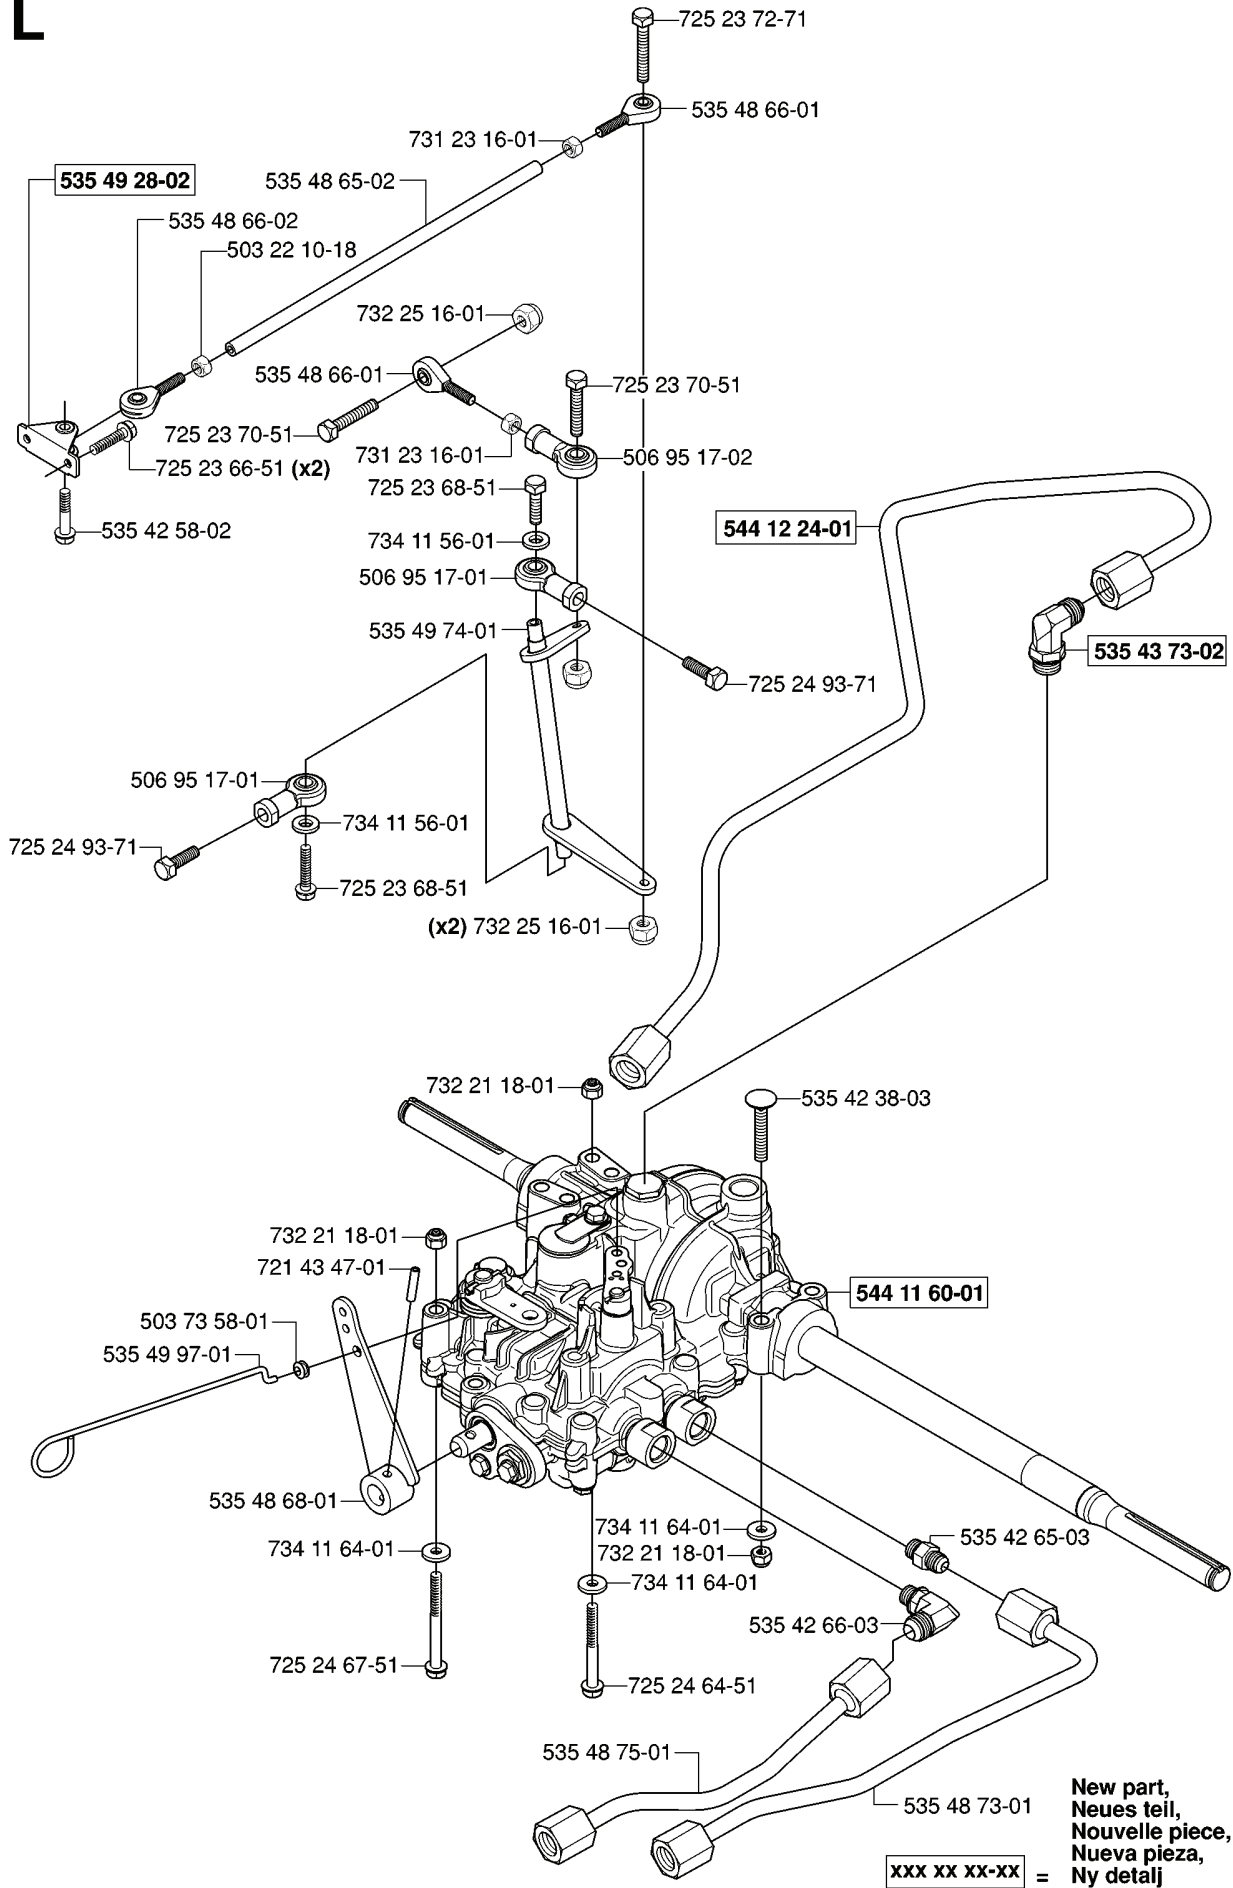

L

New part,
Neues teil,
Nouvelle piece,
Nueva pieza,
Ny detalj

xxx xx xx-xx =