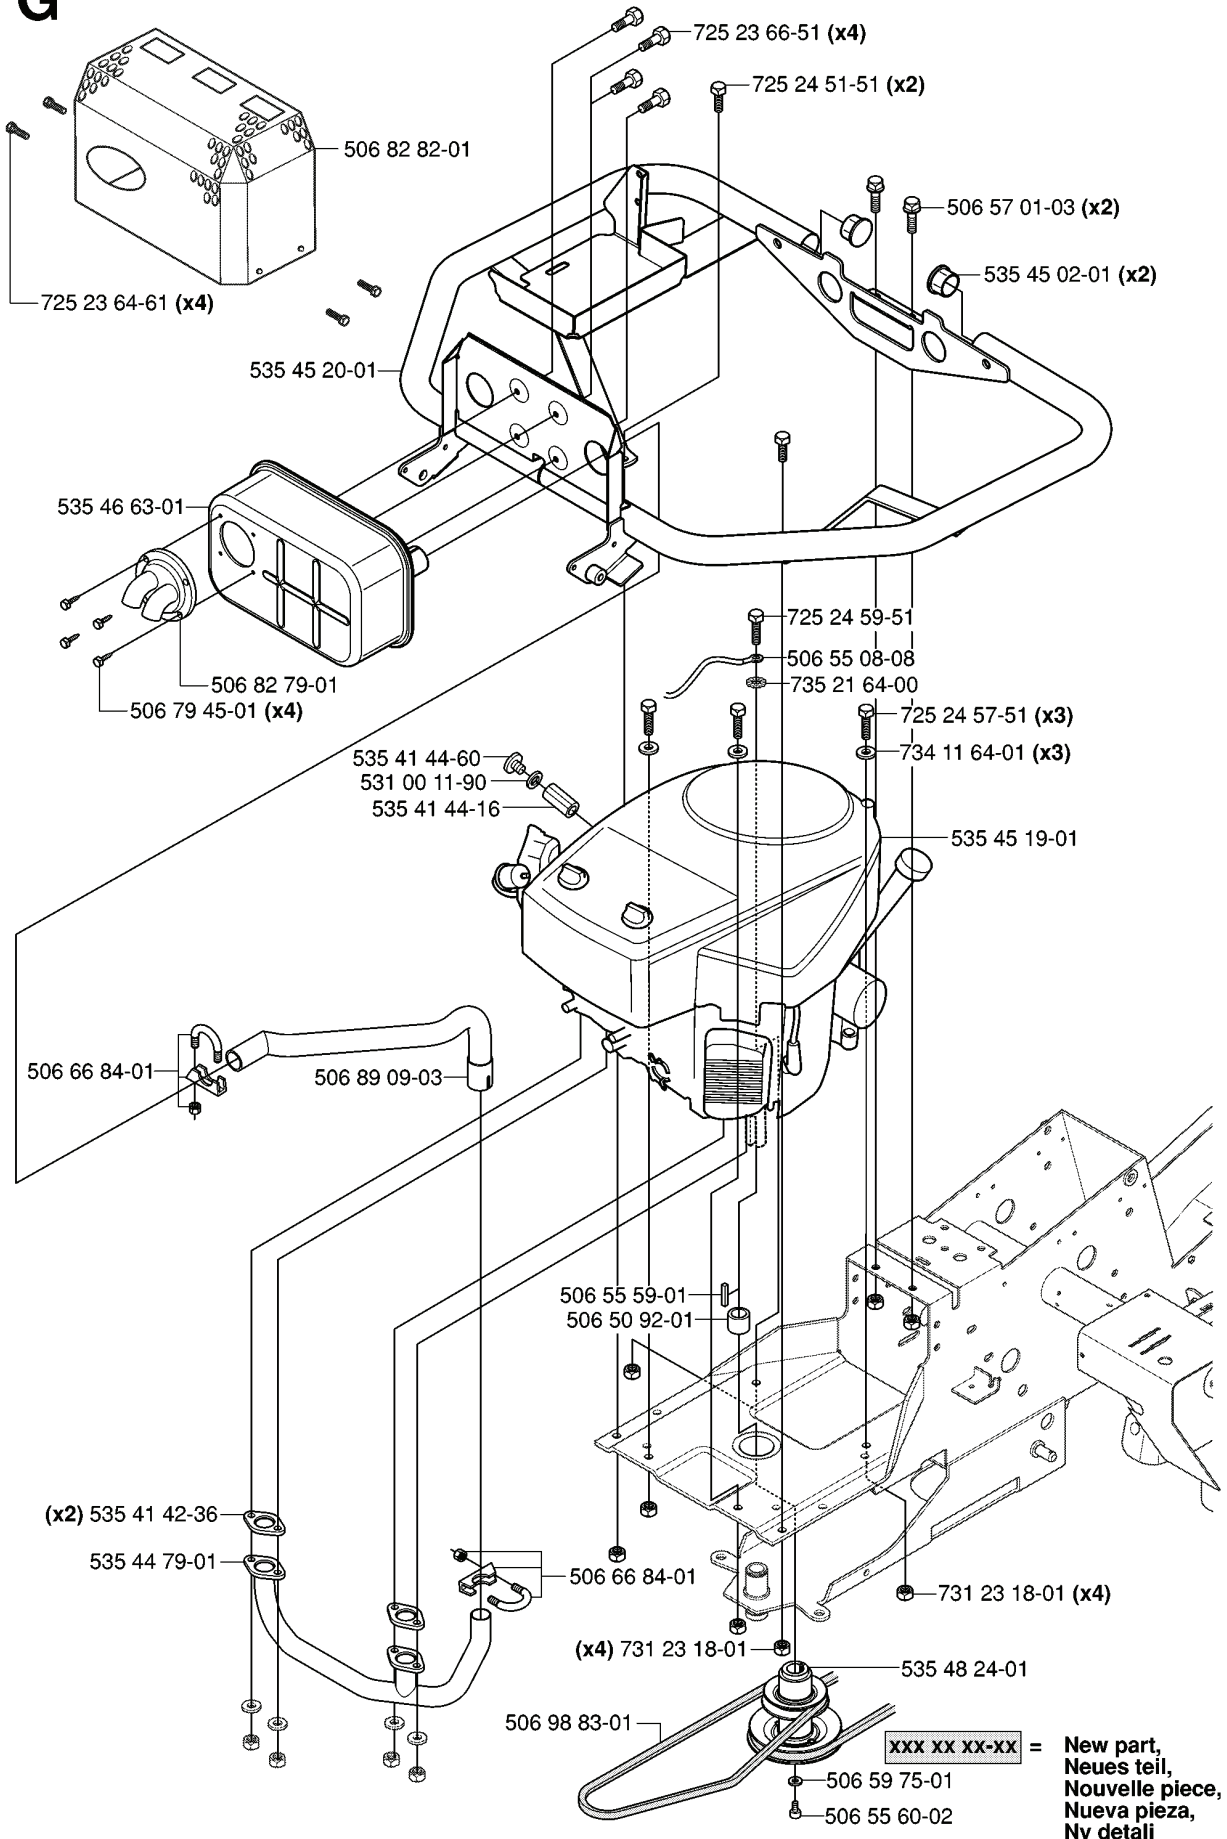

G Kawasaki FH430V