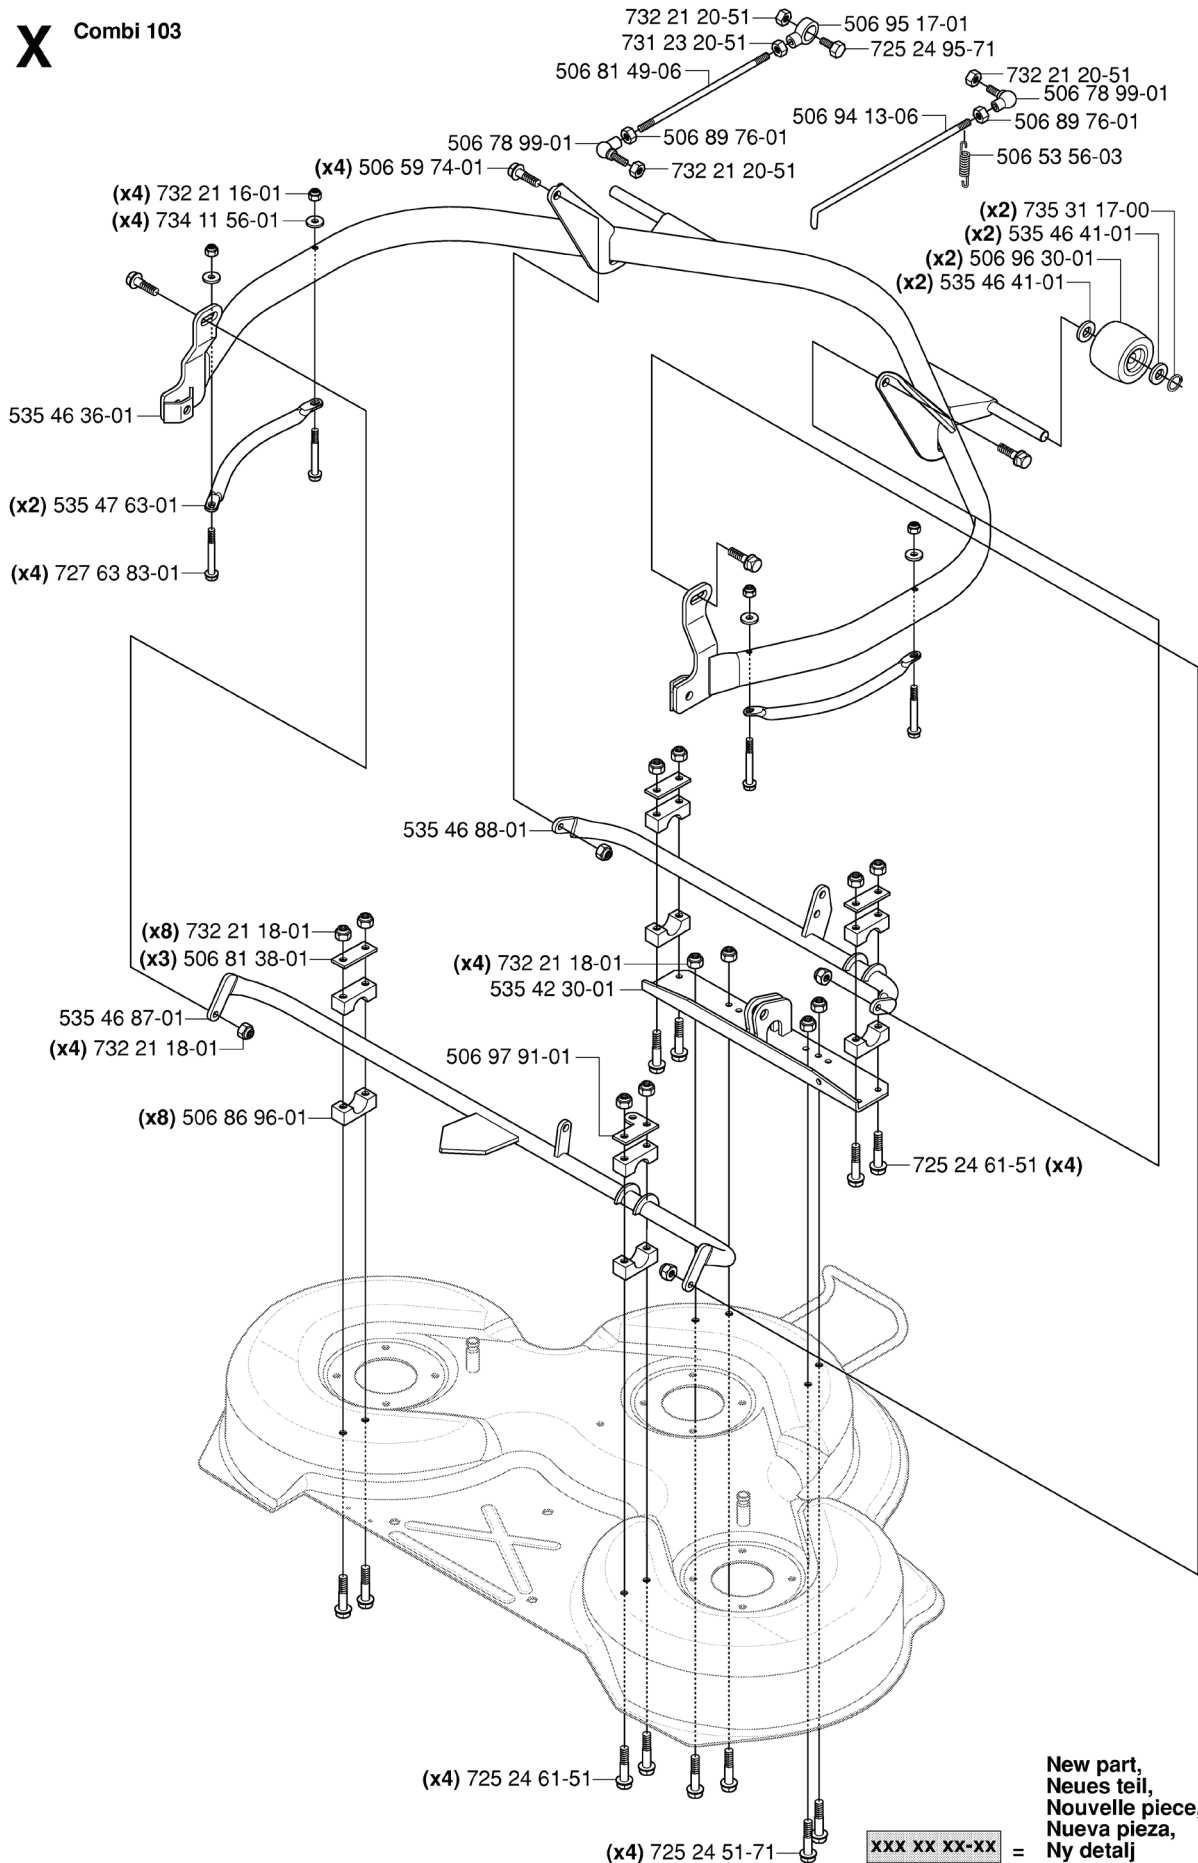

X Combi 103

New part,
Neues teil,
Nouvelle piece,
Nueva pieza,
Ny detalj

xxx xx xx-xx =