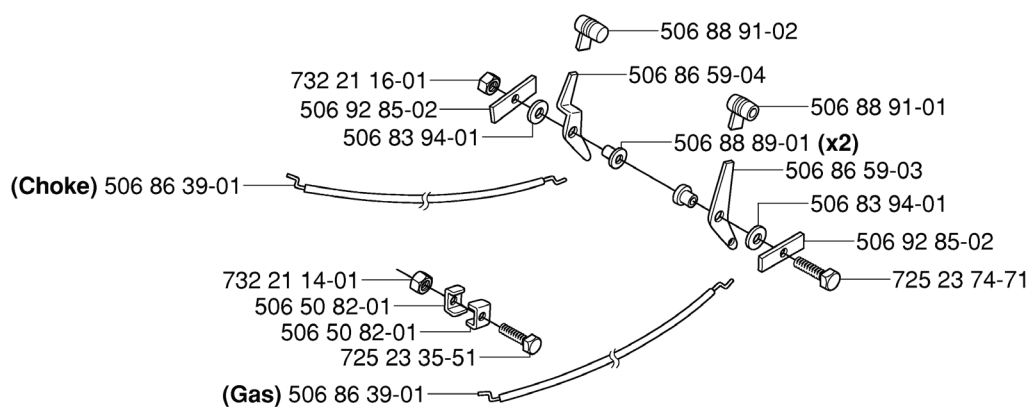

P

xxx xx xx-xx

New part,
Neues teil,
Nouvelle piece,
Nueva pieza,
Ny detalj