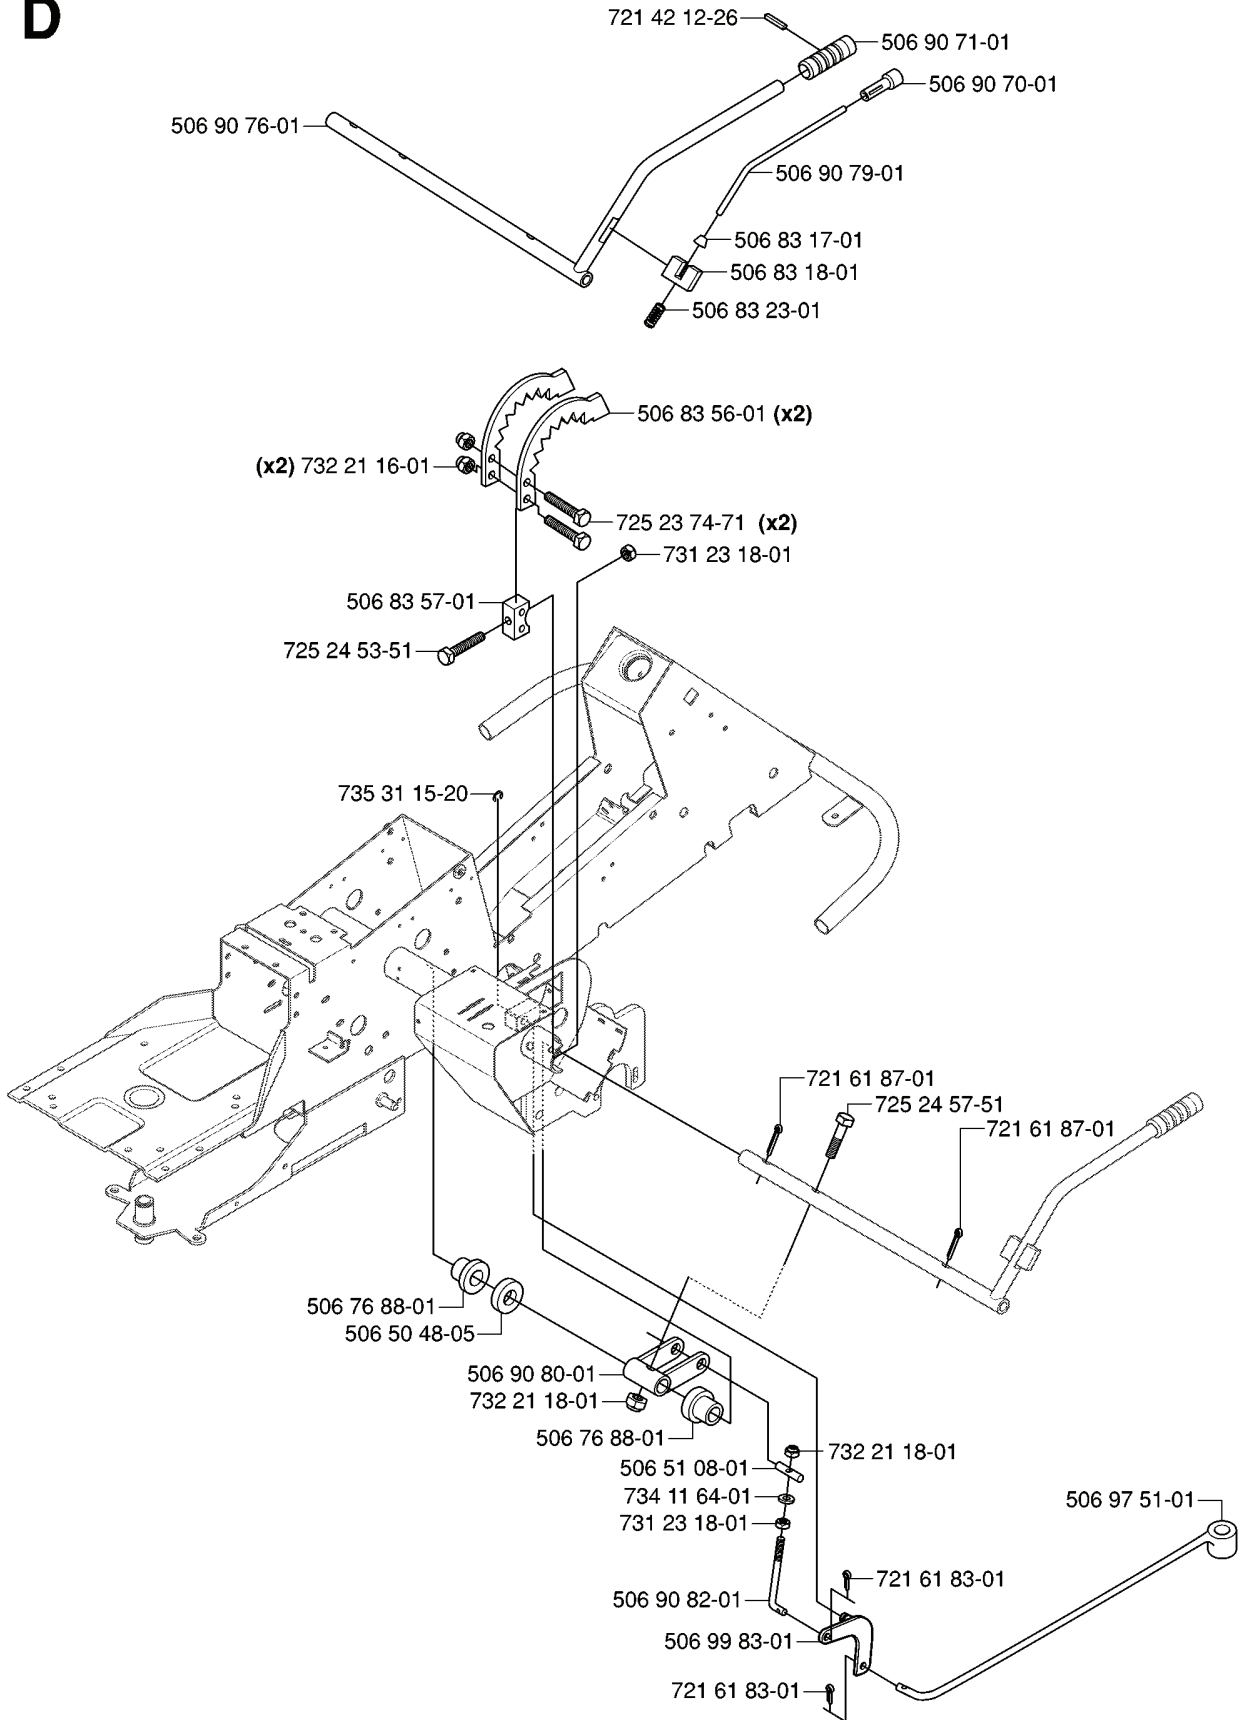

D

xxx xx xx-xx = New part,
Neues teil,
Nouvelle piece,
Nueva pieza,
Ny detalj