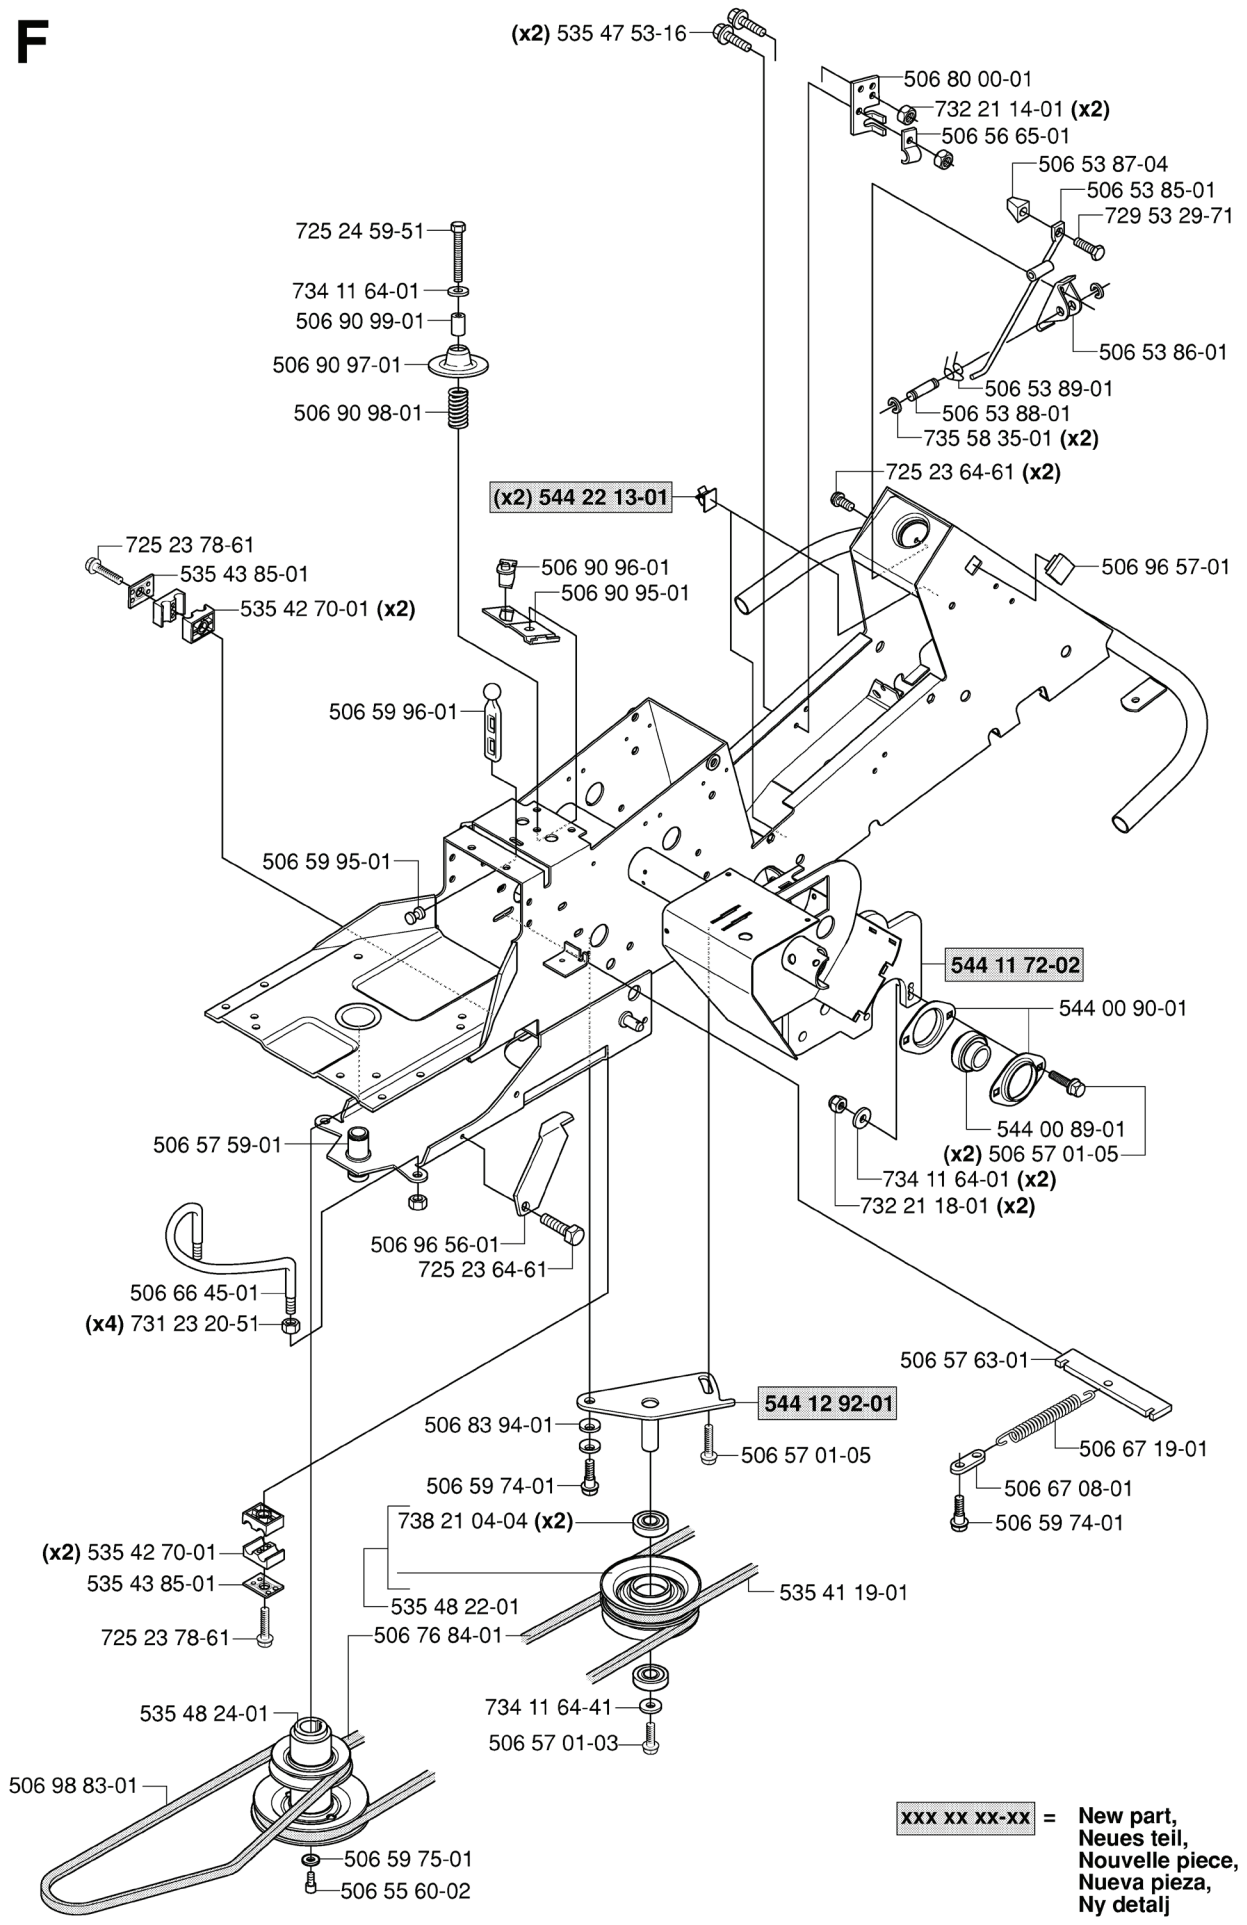

F

xxx xx xx-xx = New part,
Neues teil,
Nouvelle piece,
Nueva pieza,
Ny detalj