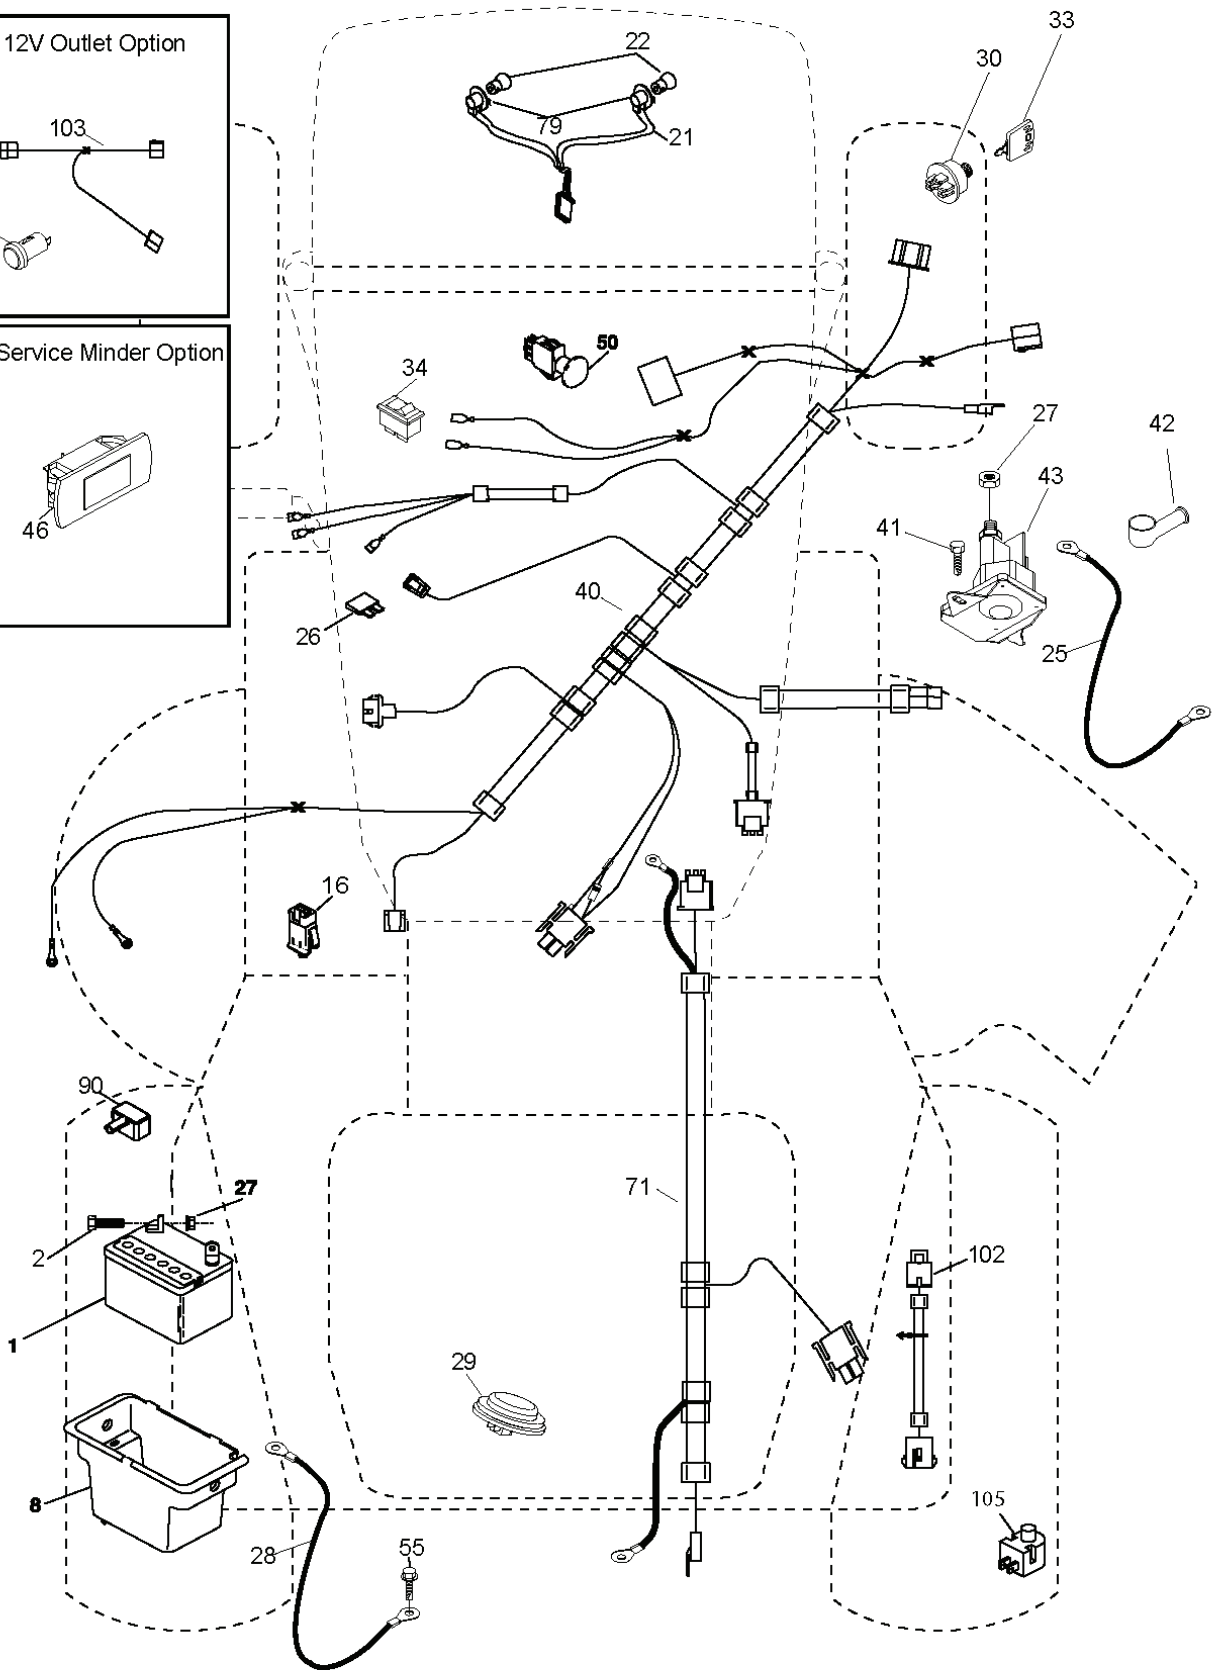

---

REF.	PART NO.	DESCRIPTION	REMARK	QTY.	KIT
1	532400389	LABEL		1	
2	581627301	DECAL		1	
3	532196841	DECAL		1	
4	532447468	DECAL		1	
5	532159736	DECAL		1	
6	532180432	DECAL		1	
7	532182166	DECAL		1	
8	532448537	DECAL		1	
9	532145005	DECAL		1	
10	532140837	DECAL		1	
11	532196357	DECALC:"DANGER DEFLECTEUR"		1	
12	532160396	DECAL		1	
13	532159737	DECAL		1	
14	532401146	DECAL		1	
--	532439681	PLATE		1	
--	532439682	PAD		1	
--	532162598	DECAL		1	
--	532166960	DECAL		1	

T12S

With 12V Outlet Option

With Service Minder Option

REF.	PART NO.	DESCRIPTION	REMARK	QTY.	KIT
1	532163465	BATTERY		1	
2	874760412	BOLT		1	
8	532193228	BOX		1	
16	532176138	MICRO SWITCH		1	
21	532400252	HARNESS		1	
22	532004152	BULB		1	
25	532412894	CABLE.STARTER.GGA.BL/R*SUBS/2*		1	
26	532175158	FUSE		1	
27	873510400	NUT		1	
28	532198885	CABLE		1	
29	532401545	SWITCH		1	
30	532193350	IGNITION MODULE		1	
33	532411935	KEY		1	
34	532110712	SWITCH		1	
40	532401104	CABLE ASSY		1	
41	817720408	SCREW		1	
42	532131563	COVER		1	
43	532192507	SOLENOID		1	
46	532401763	DISPLAY		1	
50	532174651	SWITCH		1	
55	817060512	SCREW		1	
71	532400449	CABLE		1	
79	532175242	HOLDER		1	
90	532435395	TERMINAL COVER		1	
102	532404454	CABLE		1	
105	532407568	SWITCH		1	