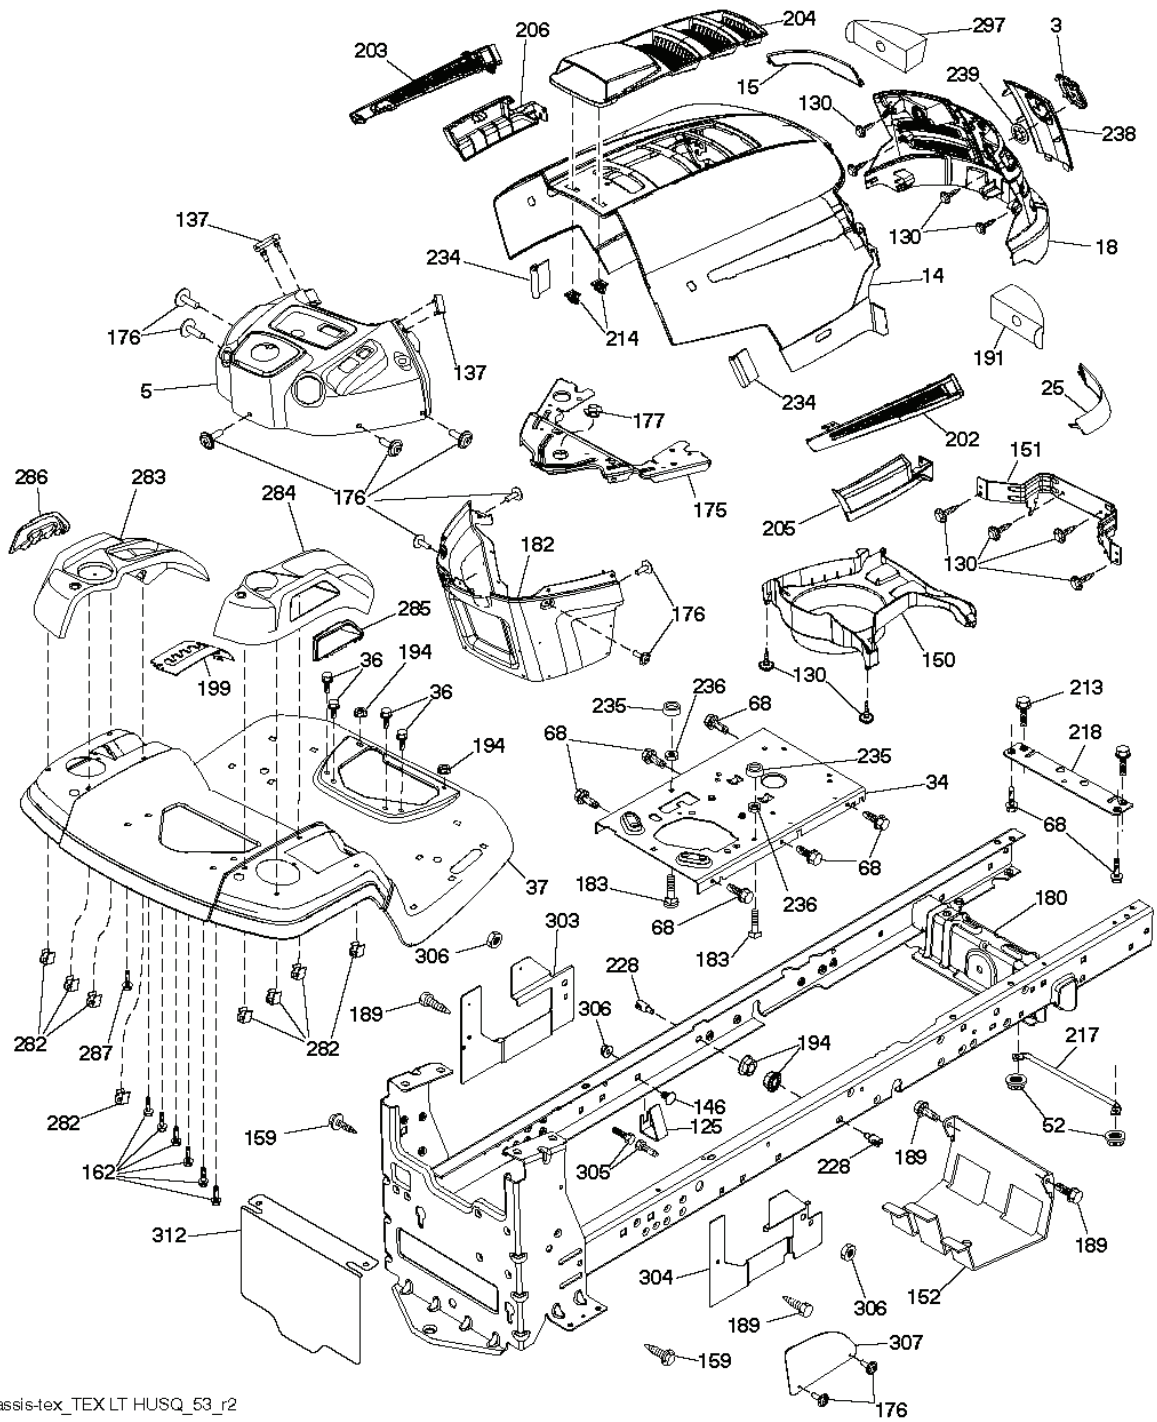

chassis-tex_TEX LT HUSQ_53_r2

REF.	PART NO.	DESCRIPTION	REMARK	QTY.	KIT
3	581056301	LOGOTYPE		1	
5	532438966	DASH		1	
14	532441267	HOOD		1	
15	532441428	LENS		1	
18	532441368	GRILLE		1	
25	532441427	LENS		1	
34	532447253	PLATE		1	
36	817060512	SCREW		1	
37	532441266	FENDER		1	
52	873680500	NUT		1	
68	817490508	SCREW		1	
125	581684801	CLIP		1	
130	532416358	SCREW		1	
137	532407590	DAMPING PIECE		1	
146	581857901	BOLT		1	
150	532407537	AIR CONDUCTOR		1	
151	532407807	BRACKET		1	
152	532199535	SHIELD		1	
159	817000612	SCREW		1	
162	532142432	SCREW		1	
175	532199472	PLATE		1	
176	532400776	SCREW		1	
177	532195228	BUSHING		1	
180	532195457	CHASSIS		1	
182	532407176	DASH		1	
183	874520520	BOLT		1	
189	817000512	SCREW		1	
191	532416501	INSERT		1	
194	873900500	NUT		1	
199	532413485	PLATE		1	
202	532441342	COVER		1	
203	532441343	COVER		1	
204	532441375	COVER		1	
205	532441344	SKIRT		1	
206	532441345	SKIRT		1	
213	874760512	BOLT		1	
214	532199145	CLIP		1	
217	532409167	ROD		1	
218	532196395	PLATE		1	
228	532195161	STUD		1	
234	532404742	DAMPING PIECE		1	
235	532406129	SPACER		1	
236	873930500	NUT		1	
238	532441374	SPARE PARTS		1	
239	532404883	CLIP		1	
282	532414110	CLIP		1	
283	532442039	DECK		1	
284	532439823	CONSOLE		1	
285	532416315	CONSOLE		1	
286	532416317	CONSOLE		1	
287	817600406	SCREW		1	
297	532406665	INSERT		1	
303	532420959	SHIELD		1	
304	532421509	SHIELD		1	
305	872110606	BOLT		1	
306	873900600	NUT		1	
307	532424570	SHIELD		1	
312	532425926	SHIELD		1