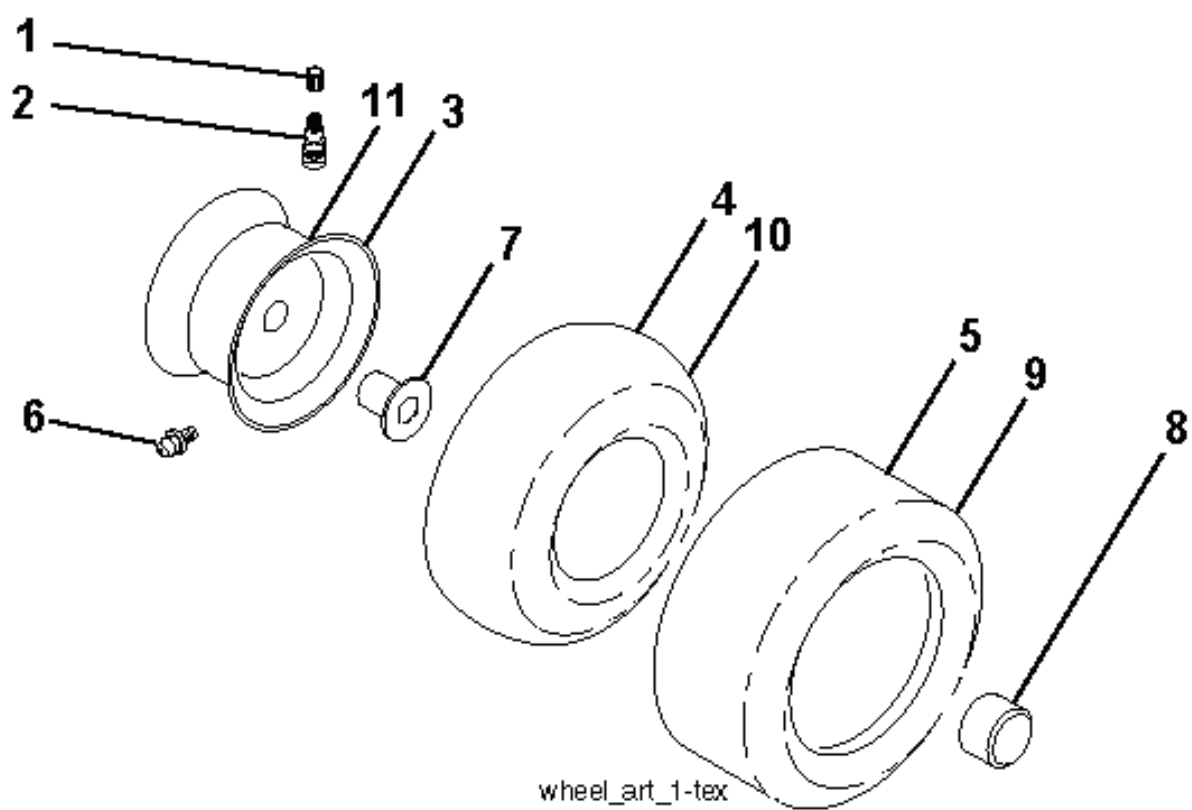

wheel_art_1-tex

REF.	PART NO.	DESCRIPTION	REMARK	QTY.	KIT
1	532059192	CAP VALVE		1	
2	532065139	NIPPLE		1	
3	532138336	RIM	Front 6"	1	
4	532059904	HOSE	Front (Service Item Only)	1	
5	532106222	TIRE	Front 15 x 6.0-6	1	
6	532124957	FITTING	(Front Wheel Only)	1	
7	532124959	BEARING	(Front Wheel Only)	1	
8	532175039	HUB CAP		1	
9	532122082	TIRE	Rear 20 x 10-8C	1	
10	532124926	HOSE	Rear (Service Item Only)	1	
11	532138337	RIM SPROCKET	Rear 8"	1	
--	532144334	SEALING FOAM		1	
	PART NO.		REMARK		KIT