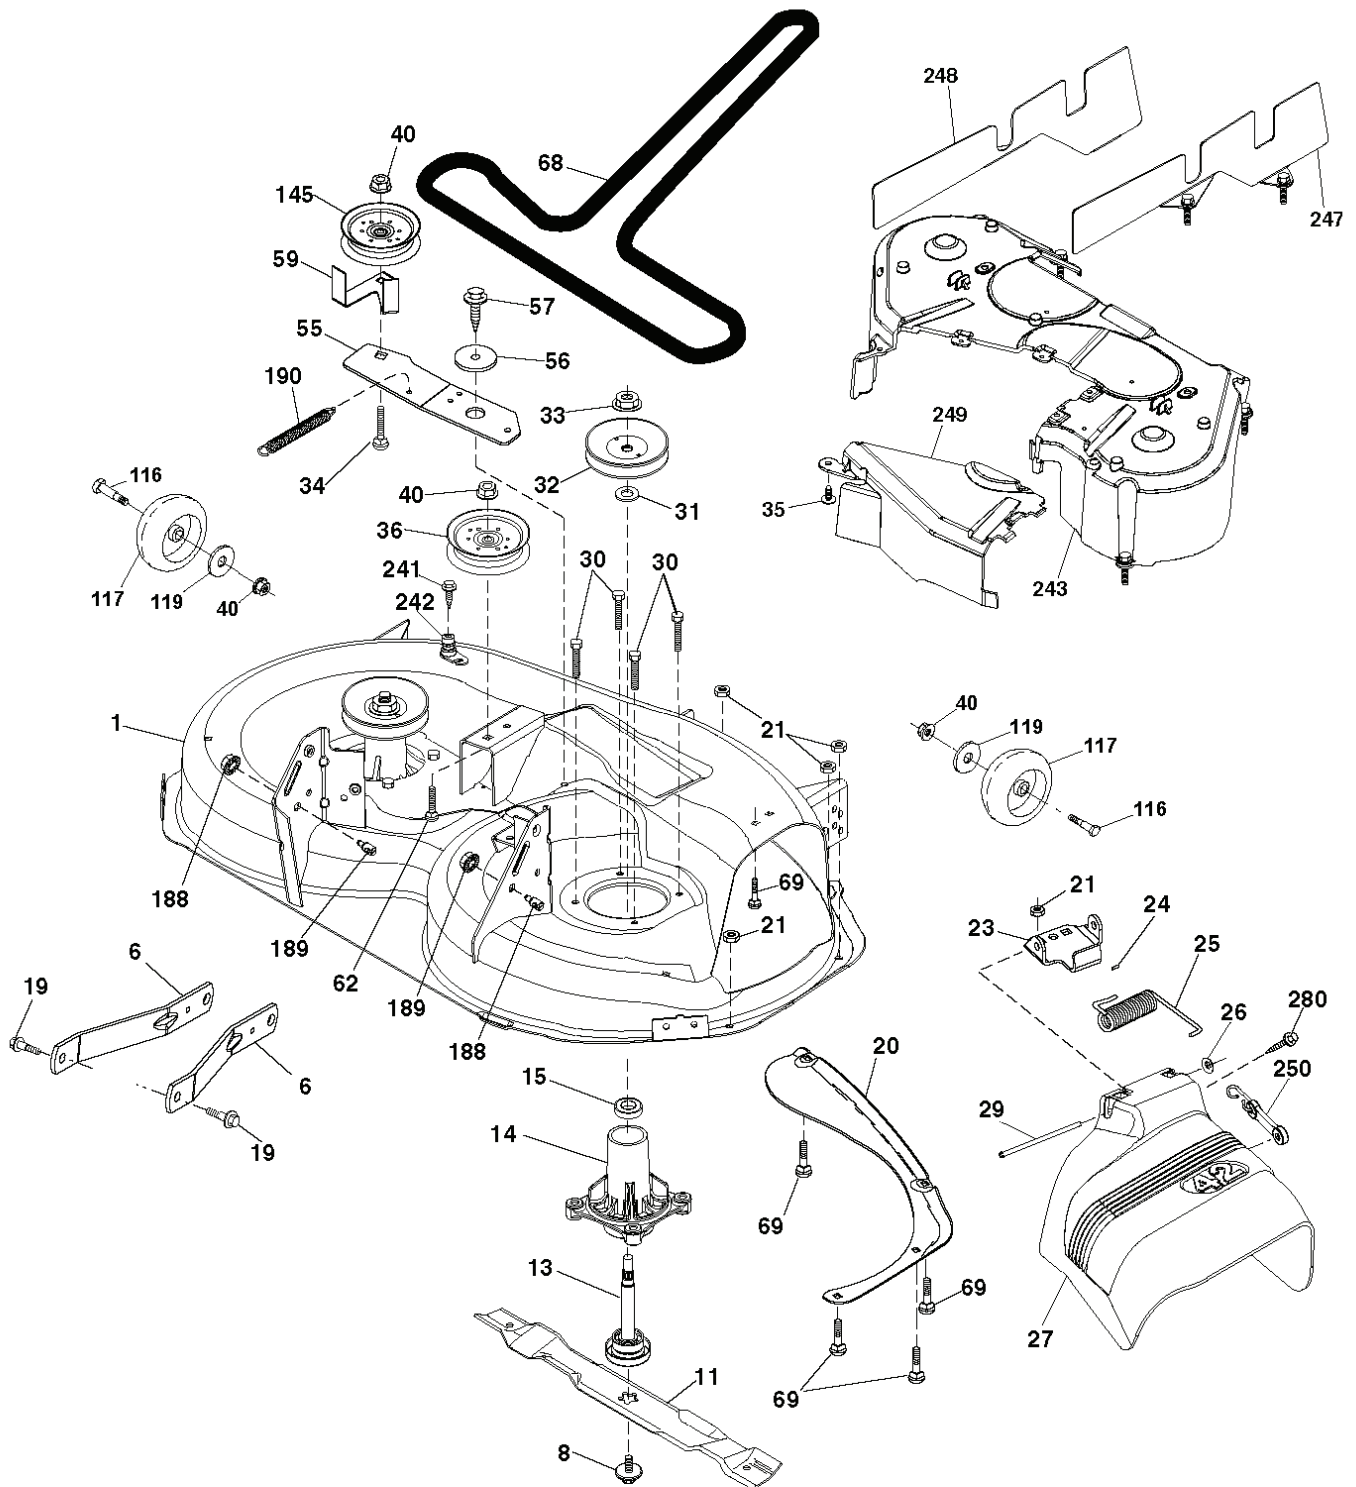

PTO SWITCH  
(MATING SIDE)

IGNITION SWITCH

POSITION	CIRCUIT "MAKE"
OFF	M+G+A1
RUN/OVERRIDE	B+A1
RUN	B+A1 L+A2
START	B + S + A1

CHASSIS HARNESS  
CONNECTOR  
(MATING SIDE)

DASH HARNESS  
CONNECTOR

WIRING INSULATED CLIPS  
NOTE: IF WIRING INSULATED  
CLIPS WERE REMOVED FOR  
SERVICING OF UNIT, THEY  
SHOULD BE RE-INSTALLED TO  
PROPERLY SECURE YOUR  
WIRING.

REF.	PART NO.	DESCRIPTION	REMARK	QTY.	KIT
1	584927501	DECK SHELL		1	
6	532195186	ARM		1	
8	532193003	SCREW		1	
11	532138971	BLADE		1	
13	532192872	SHAFT ASSY		1	
14	532187281	BEARING HOUSING		1	
15	532110485	BEARING		1	
19	532196539	BOLT		1	
20	532159770	RAIL		1	
21	873680500	NUT		1	
23	532192557	HINGE		1	
24	532105304	HUB CAP		1	
25	532197026	TORSION SPRING		1	
26	532110452	NUT		1	
27	532411485	NONAME		1	
29	532131491	SHAFT		1	
30	532173984	SCREW		1	
31	532187690	WASHER		1	
32	532153535	PULLEY		1	
33	532400234	NUT		1	
34	872110612	BOLT		1	
35	532133835	XMAS TREE FASTNER		1	
36	532197379	PULLEY		1	
40	873900600	NUT		1	
55	532437110	ARM		1	
56	532199092	SPACER		1	
57	817000616	SCREW		1	
59	532141043	GUARD		1	
62	872110616	BOLT		1	
68	532144959	BELT		1	
69	872140505	BOLT		1	
116	532124842	BOLT		1	
117	532188606	WHEEL		1	
119	819121414	WASHER		1	
145	532193197	PULLEY		1	
188	532195161	STUD		1	
189	873900500	NUT		1	
190	532197251	SPRING		1	
241	532152927	SCREW		1	
242	532415598	HOSE COUPLING		1	
243	532432394	COVER		1	
247	532432393	SHIELD		1	
248	532432392	SHIELD		1	
249	532406514	COVER		1	
250	532436087	ELASTIC STRAP	Kit Bungee	1	
280	817670608	SCREW		1	
--	532192870	SPINDLE	Mandrel Assembly (Includes housing, shaft assembly, and bearing only - pulley/nut/washer and blade bolt/washers not included)	1	
--	TBD	TBD	(583 93 50-03) REPLACEMNT DECK	1	