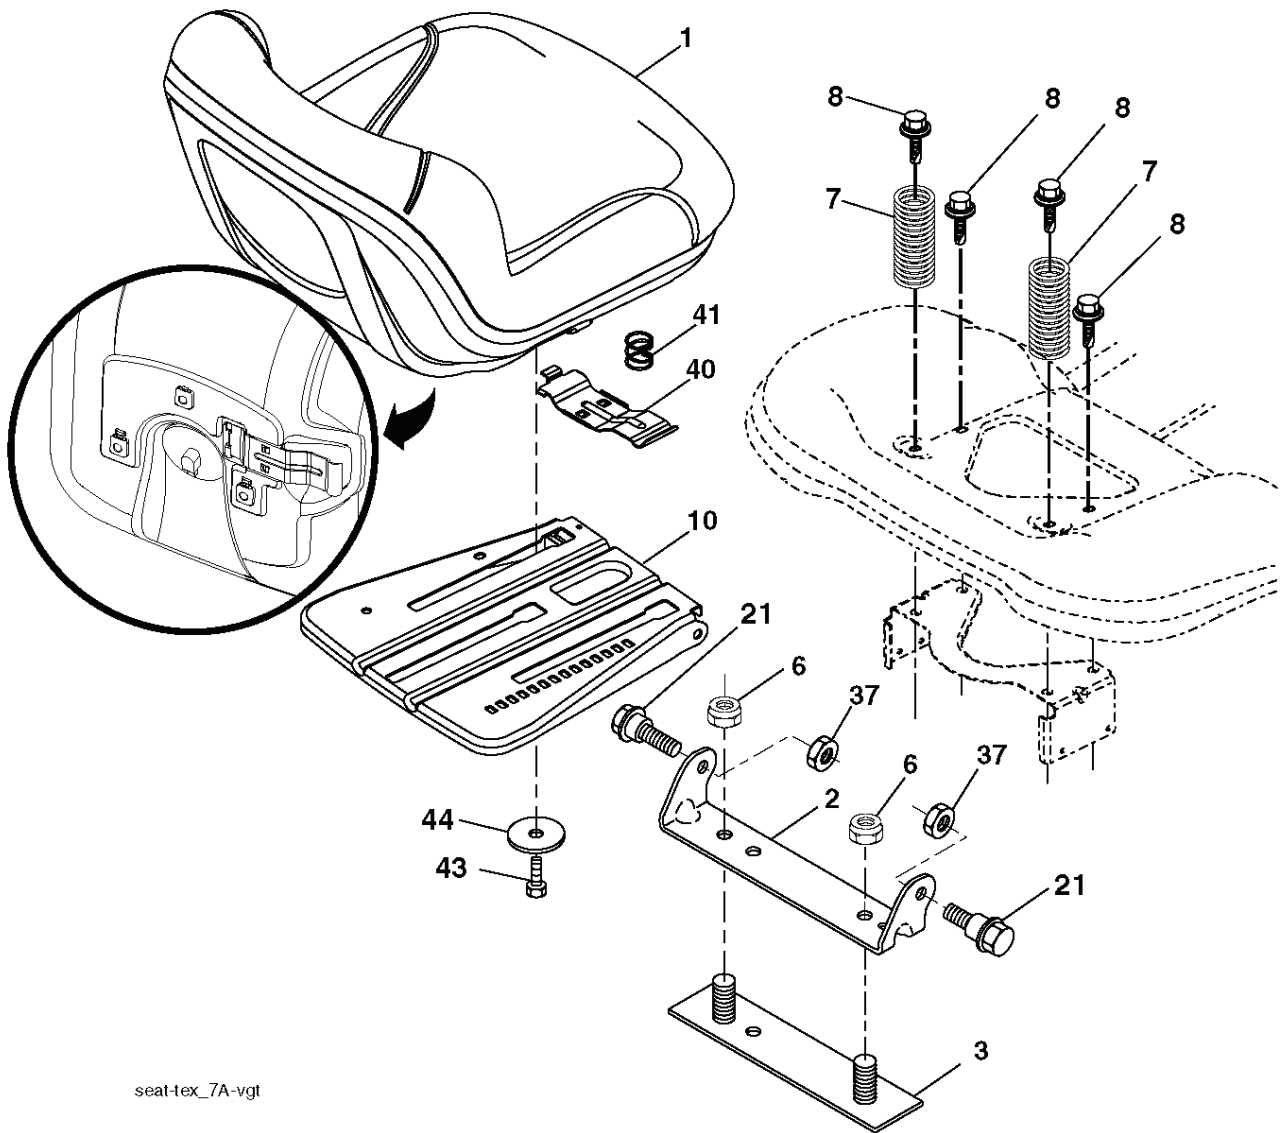

seat-tex_7A-vgt

REF.	PART NO.	DESCRIPTION	REMARK	QTY.	KIT
1	532439819	SEAT		1	
2	532180166	BRACKET		1	
3	532140675	STRAP		1	
6	873800600	NUT		1	
7	532124181	SPRING		1	
8	532171877	BOLT		1	
10	532196977	PLATE		1	
21	532171852	BOLT		1	
37	873800500	LOCK NUT		1	
40	532197661	HANDLE		1	
41	532198200	SPRING		1	
43	874760612	BOLT		1	
44	819133812	WASHER		1