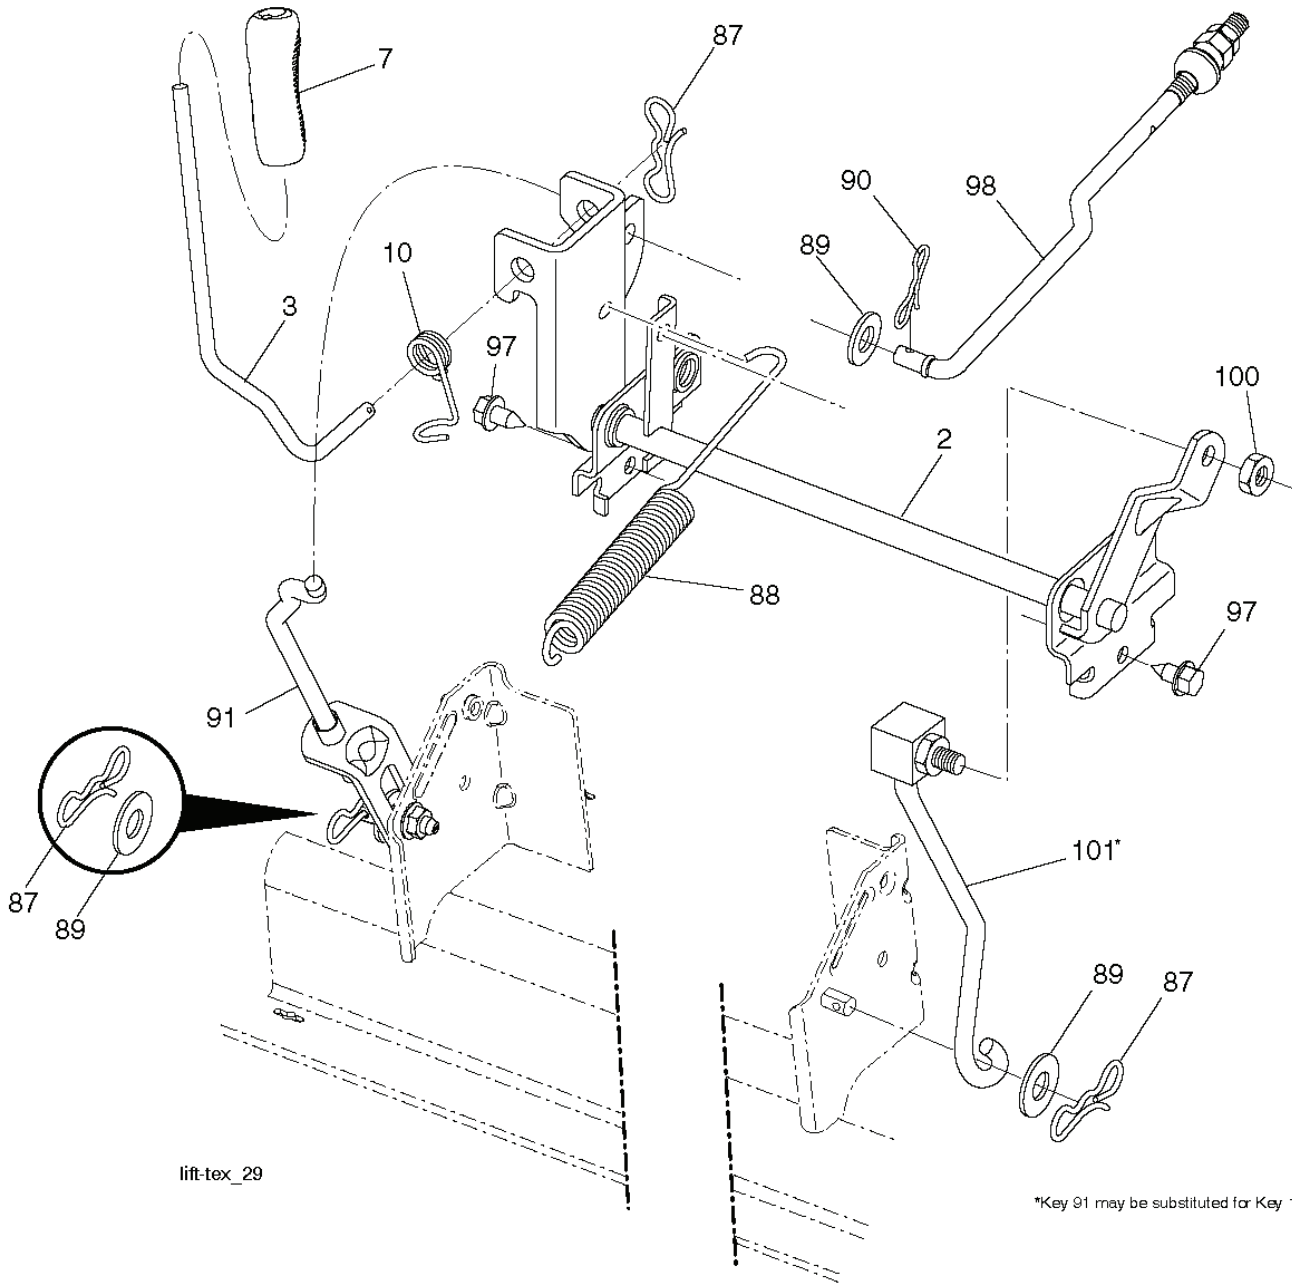

lift-tex_29

*Key 91 may be substituted for Key 101

REF.	PART NO.	DESCRIPTION	REMARK	QTY.	KIT
2	532422027	SHAFT		1	
3	532195231	LEVER		1	
7	580962301	GRIP		1	
10	532196314	SPRING		1	
87	532194209	SPRING		1	
88	532410710	SPRING		1	
89	819191912	WASHER		1	
90	532194208	PIN		1	
91	532195181	LINK		1	
97	817000612	SCREW		1	
98	532195270	LINK		1	
100	873930600	NUT		1	
101	532407003	LINK		1