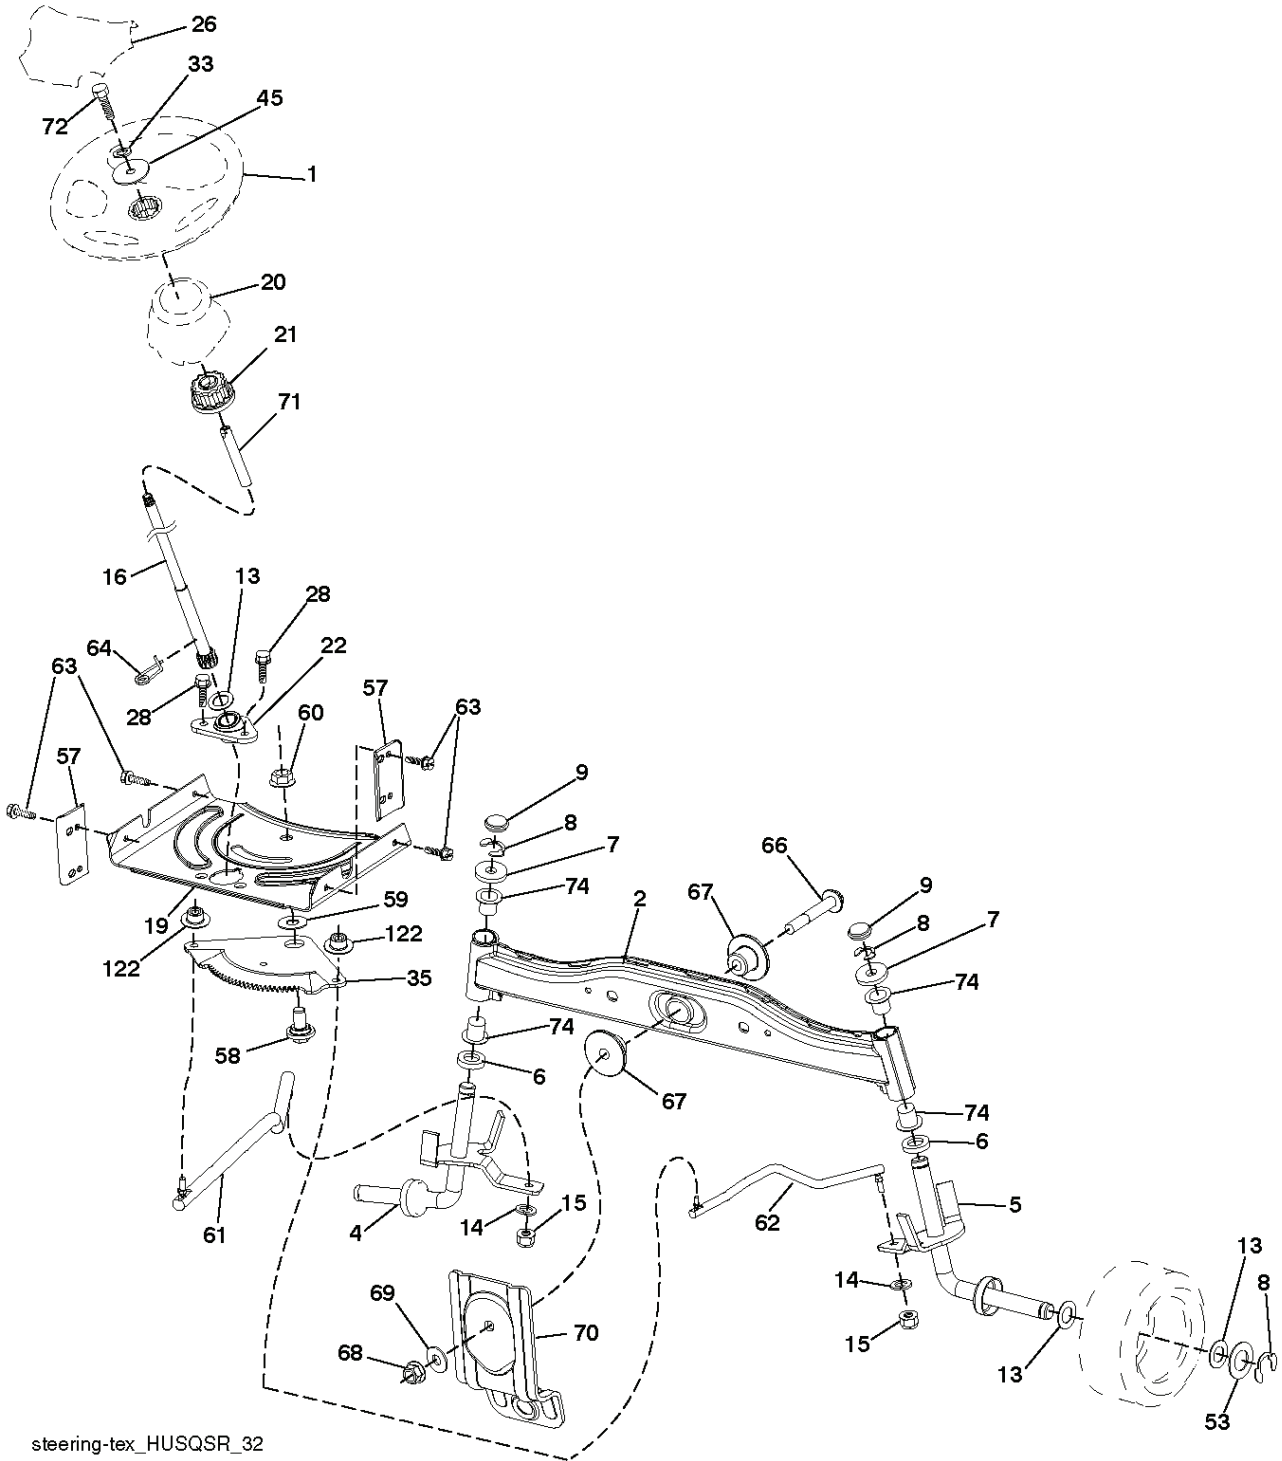

REF.	PART NO.	DESCRIPTION	REMARK	QTY.	KIT
1	584927501	DECK SHELL		1	
6	532195186	ARM		1	
8	532193003	SCREW		1	
11	532138971	BLADE		1	
13	532192872	SHAFT ASSY		1	
14	532187281	BEARING HOUSING		1	
15	532110485	BEARING		1	
19	532196539	BOLT		1	
20	532159770	RAIL		1	
21	873680500	NUT		1	
23	532192557	HINGE		1	
24	532105304	HUB CAP		1	
25	532197026	TORSION SPRING		1	
26	532110452	NUT		1	
27	532411485	NONAME		1	
29	532131491	SHAFT		1	
30	532173984	SCREW		1	
31	532187690	WASHER		1	
32	532153535	PULLEY		1	
33	532400234	NUT		1	
34	872110612	BOLT		1	
35	532133835	XMAS TREE FASTNER		1	
36	532197379	PULLEY		1	
40	873900600	NUT		1	
55	532437110	ARM		1	
56	532199092	SPACER		1	
57	817000616	SCREW		1	
59	532141043	GUARD		1	
62	872110616	BOLT		1	
68	532144959	BELT		1	
69	872140505	BOLT		1	
116	532124842	BOLT		1	
117	532188606	WHEEL		1	
119	819121414	WASHER		1	
145	532193197	PULLEY		1	
188	532195161	STUD		1	
189	873900500	NUT		1	
190	532197251	SPRING		1	
241	532152927	SCREW		1	
242	532415598	HOSE COUPLING		1	
243	532432394	COVER		1	
247	532432393	SHIELD		1	
248	532432392	SHIELD		1	
249	532406514	COVER		1	
250	532436087	ELASTIC STRAP	Kit Bungee	1	
280	817670608	SCREW		1	
--	532192870	SPINDLE	Mandrel Assembly (Includes housing, shaft assembly, and bearing only - pulley/nut/washer and blade bolt/washers not included)	1	
--	TBD	TBD	(583 93 50-03) REPLACEMNT DECK	1	

seat-tex\_7A-vgt

---

REF.	PART NO.	DESCRIPTION	REMARK	QTY.	KIT
1	532439819	SEAT		1	
2	532180166	BRACKET		1	
3	532140675	STRAP		1	
6	873800600	NUT		1	
7	532124181	SPRING		1	
8	532171877	BOLT		1	
10	532196977	PLATE		1	
21	532171852	BOLT		1	
37	873800500	LOCK NUT		1	
40	532197661	HANDLE		1	
41	532198200	SPRING		1	
43	874760612	BOLT		1	
44	819133812	WASHER		1	