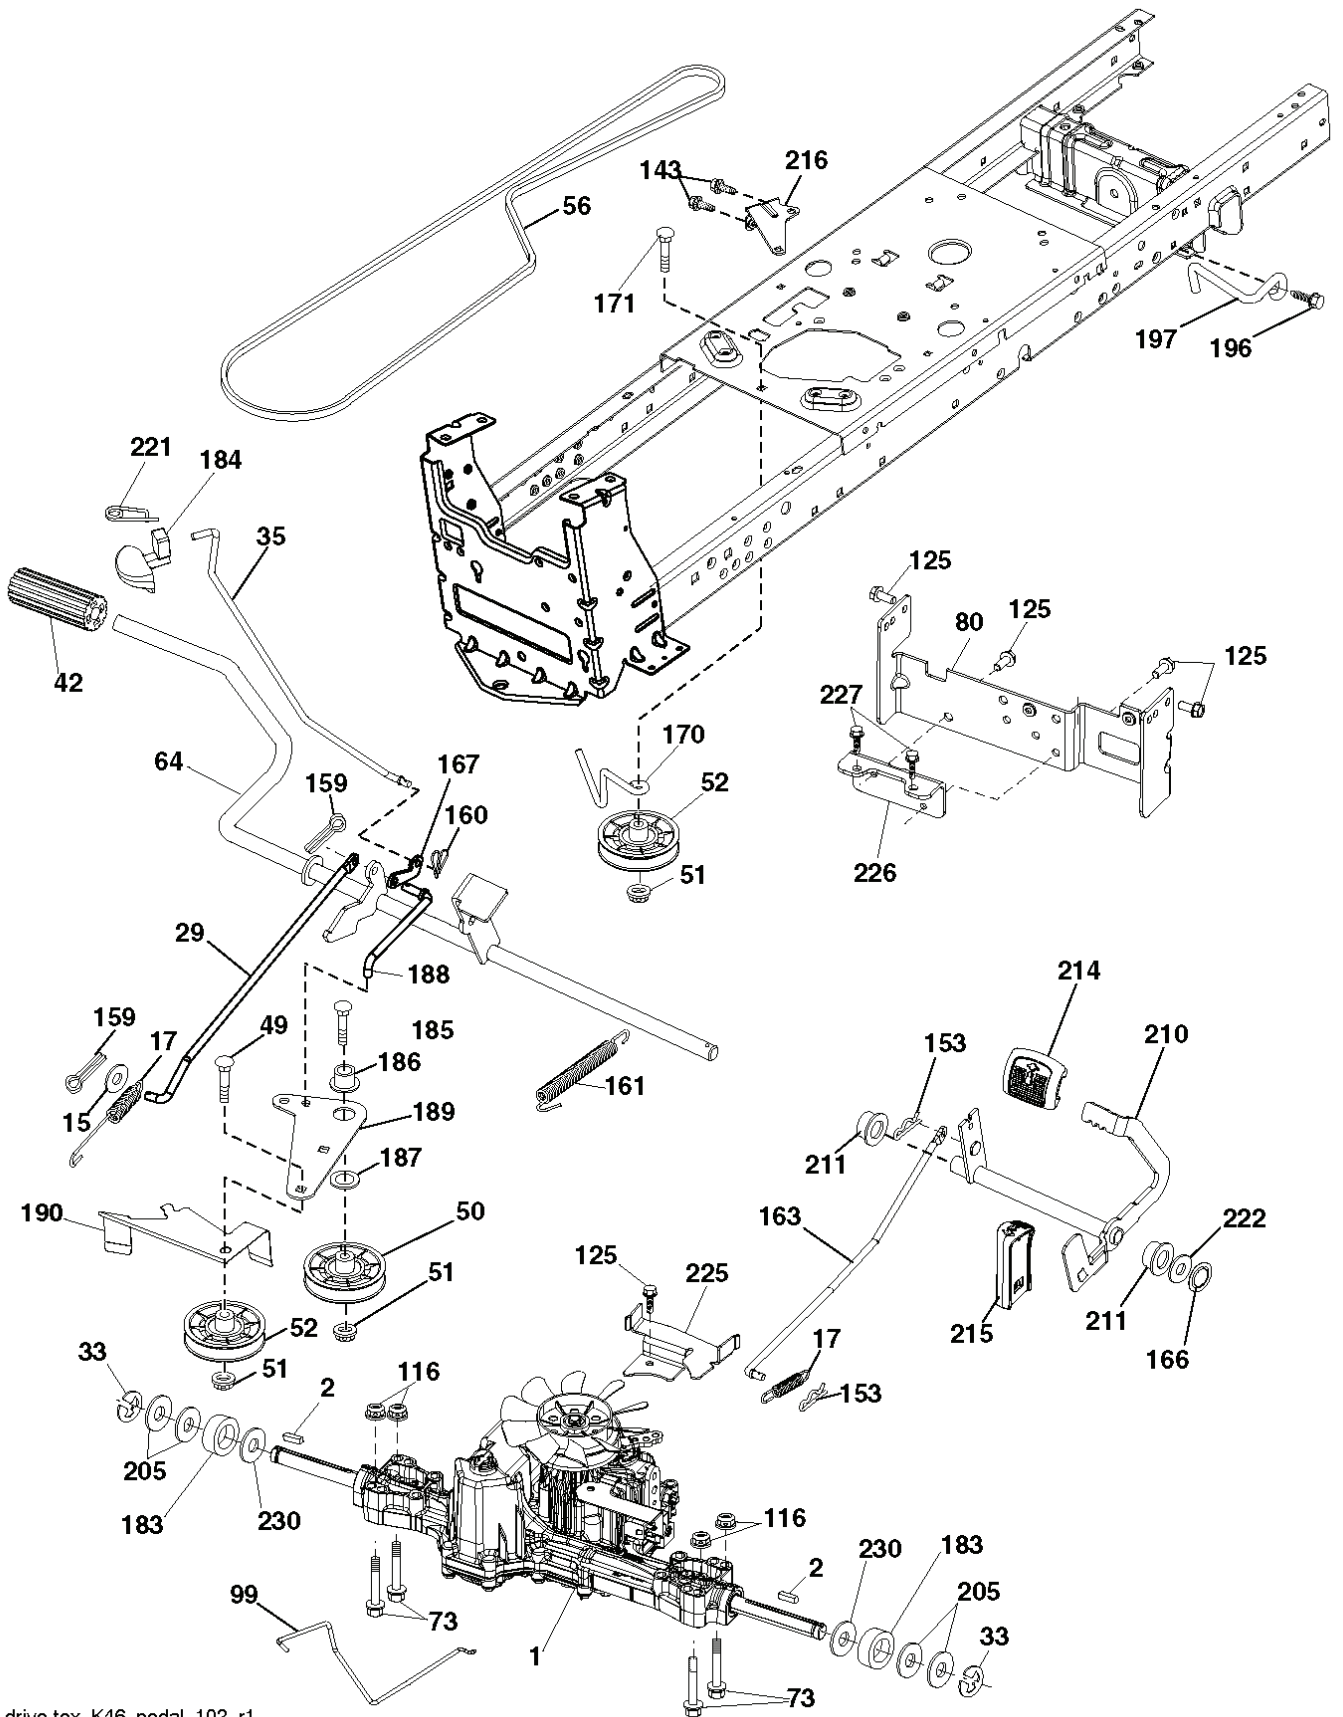

REF.	PART NO.	DESCRIPTION	REMARK	QTY.	KIT
1	000000000	W/O DESCRIPTION	TRANSAXLE TUFFTORQ K46BT (426120)	1	
2	532123583	KEY		1	
15	819131316	WASHER		1	
17	532413678	SRPING.BRAKE.K46.GREEN*SUBS/2*		1	
29	532403806	ROD		1	
33	812000001	RETAINER RING		1	
35	532401031	ROD		1	
42	532124872	PEDAL RUBBER		1	
49	872110614	BOLT		1	
50	532194327	PULLEY		1	
51	873900600	NUT		1	
52	532194326	PULLEY		1	
56	532130969	BELT		1	
64	532197865	SHAFT		1	
73	874490540	BOLT		1	
80	532440619	STRAP		1	
99	532415742	ROD		1	
116	873900500	NUT		1	
125	817000512	SCREW		1	
143	817490508	SCREW		1	
153	532124788	RETAINER RING		1	
159	876020412	SPLIT PIN		1	
160	532169484	PIN		1	
161	532105709	SPRING		1	
163	532448275	CONTROL		1	
166	532429164	NUT		1	
167	532405257	LATCH		1	
170	532194322	KEEPER		1	
171	872110616	BOLT		1	
183	532137057	SPACER		1	
184	532441407	BRAKE		1	
185	872110622	BOLT		1	
186	532194321	SPACER		1	
187	819133210	WASHER		1	
188	532194323	LINK		1	
189	532194317	PLATE		1	
190	532194318	BELT GUIDE		1	
196	817000616	SCREW		1	
197	532195804	BRACKET		1	
205	532121748	WASHER		1	
210	532400980	PEDAL ARM		1	
211	532120183	BEARING		1	
214	532421263	PAD		1	
215	532401723	PEDAL		1	
216	532196131	BRACKET		1	
221	532403187	SPRING		1	
222	879212010	WASHER		1	
225	532403319	BELT GUIDE		1	
226	532401564	BRACKET		1	
227	817490512	SCREW		1	
230	532188967	WASHER		1