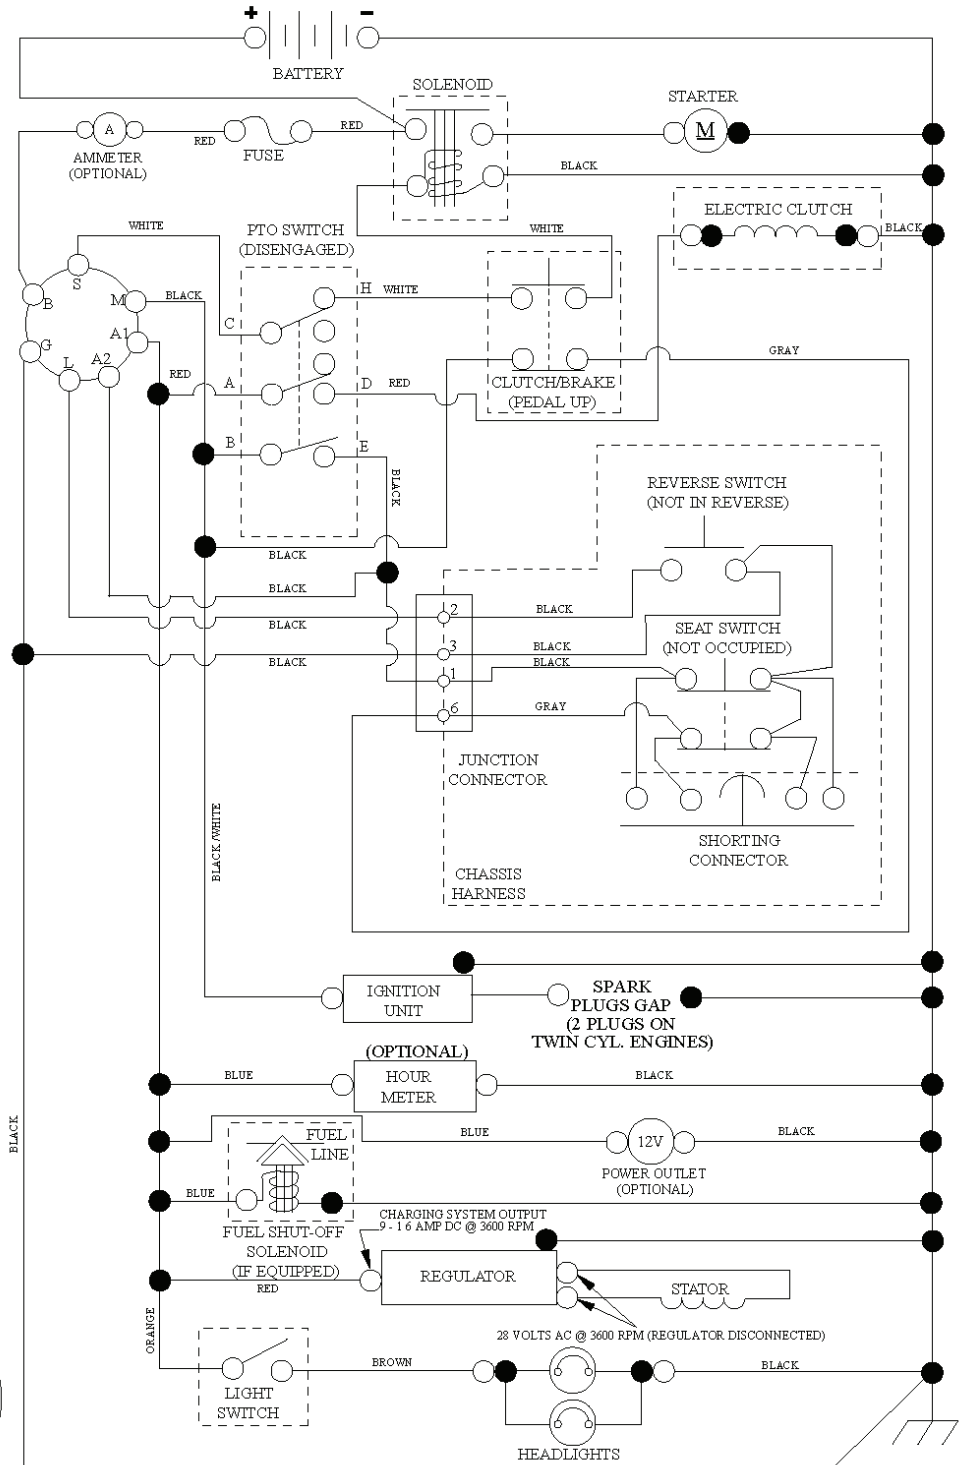

T12S

With 12V Outlet Option

With Service Minder Option

REF.	PART NO.	DESCRIPTION	REMARK	QTY.	KIT
1	532163465	BATTERY		1	
2	874760412	BOLT		1	
8	532193228	BOX		1	
16	532176138	MICRO SWITCH		1	
21	532400252	HARNESS		1	
22	532004152	BULB		1	
25	532412894	CABLE.STARTER.GGA.BL/R*SUBS/2*		1	
26	532175158	FUSE		1	
27	873510400	NUT		1	
28	532198885	CABLE		1	
29	532401545	SWITCH		1	
30	532193350	IGNITION MODULE		1	
33	532411935	KEY		1	
34	532110712	SWITCH		1	
40	532401104	CABLE ASSY		1	
41	817720408	SCREW		1	
42	532131563	COVER		1	
43	532192507	SOLENOID		1	
46	532401763	DISPLAY		1	
50	532174651	SWITCH		1	
55	817060512	SCREW		1	
71	532400449	CABLE		1	
79	532175242	HOLDER		1	
90	532435395	TERMINAL COVER		1	
102	532404454	CABLE		1	
105	532407568	SWITCH		1	

**SPARK ARRESTER KIT**

engine-tex\_Kohl\_42

REF.	PART NO.	DESCRIPTION	REMARK	QTY.	KIT
1	000000000	W/O DESCRIPTION	ENGINE KOHLER MODEL NO. SV530-3213 (438331)	1	
2	532188655	MUFFLER		1	
9	532194320	BELT GUIDE		1	
11	532180505	CLUTCH		1	
12	532405097	PULLEY		1	
15	532407545	FUEL TANK		1	
18	532430220	FUEL CAP		1	
20	532183897	CONTROL		1	
21	532416358	SCREW		1	
28	532137040	HOSE		1	
29	532137180	SPARK ARRESTER KIT		1	
37	532123487	HOSE CLAMP		1	
41	532126197	WASHER		1	
42	810040700	WASHER		1	
45	873510400	NUT		1	
69	532185909	GASKET		1	
85	532173937	BOLT		1	
86	532192334	SCREW		1	
87	532171877	BOLT		1	
90	817000616	SCREW		1	
92	817120616	SCREW		1	
94	532188654	TUBE EXHAUST		1	
96	819091416	WASHER		1	
97	817670412	SCREW		1	
105	532440681	SHIELD		1	
106	532440680	SHIELD		1	
108	532421794	ENGINE COVER		1	
122	532421922	EXTENSION PIPE		1	

PTO SWITCH  
(MATING SIDE)

IGNITION SWITCH

POSITION	CIRCUIT "MAKE"
OFF	M+G+A1
RUN/OVERRIDE	B+A1
RUN	B+A1 L+A2
START	B + S + A1

CHASSIS HARNESS  
CONNECTOR  
(MATING SIDE)

DASH HARNESS  
CONNECTOR

WIRING INSULATED CLIPS  
NOTE: IF WIRING INSULATED  
CLIPS WERE REMOVED FOR  
SERVICING OF UNIT, THEY  
SHOULD BE RE-INSTALLED TO  
PROPERLY SECURE YOUR  
WIRING.