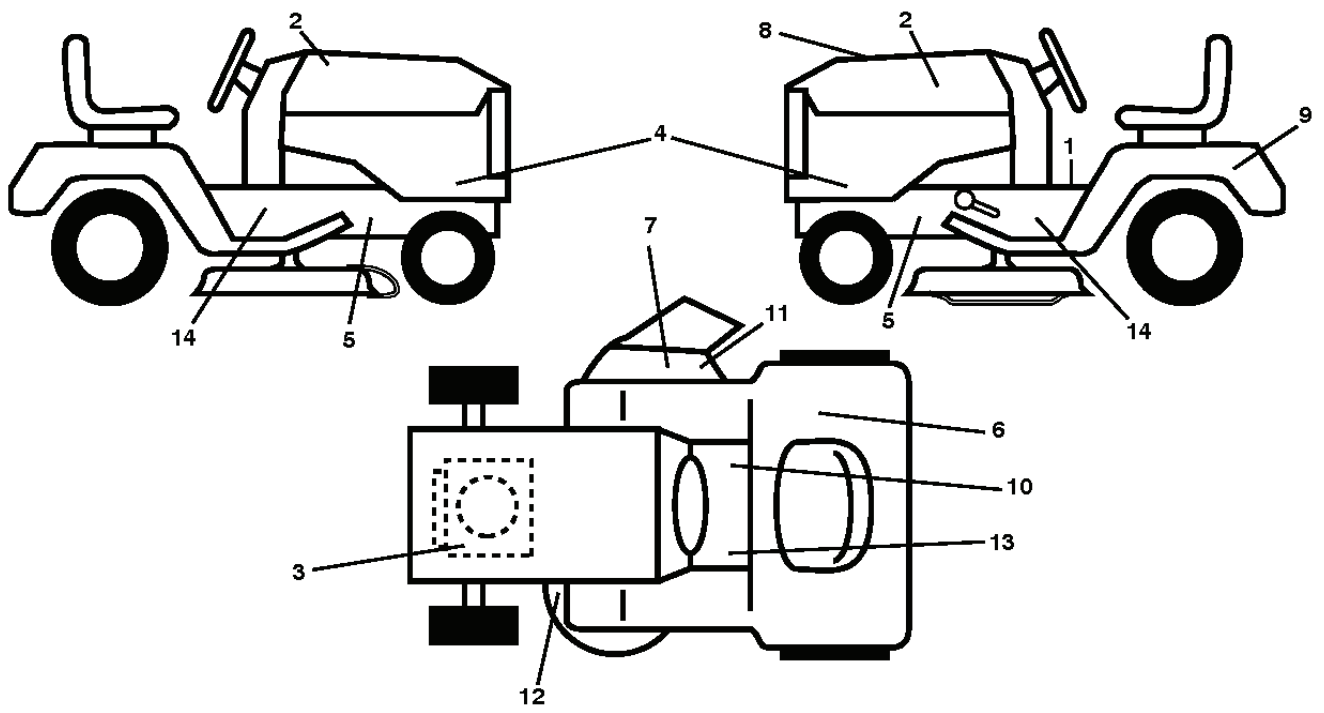

---

REF.	PART NO.	DESCRIPTION	REMARK	QTY.	KIT
1	532400389	LABEL		1	
2	581627301	DECAL		1	
3	532196841	DECAL		1	
4	532447468	DECAL		1	
5	532159736	DECAL		1	
6	532180432	DECAL		1	
7	532182166	DECAL		1	
8	532448537	DECAL		1	
9	532145005	DECAL		1	
10	532140837	DECAL		1	
11	532196357	DECALC:"DANGER DEFLECTEUR"		1	
12	532160396	DECAL		1	
13	532159737	DECAL		1	
14	532401146	DECAL		1	
--	532439681	PLATE		1	
--	532439682	PAD		1	
--	532162598	DECAL		1	
--	532166960	DECAL		1	

**SPARK ARRESTER KIT**

engine-tex\_Kohl\_42

REF.	PART NO.	DESCRIPTION	REMARK	QTY.	KIT
1	000000000	W/O DESCRIPTION	ENGINE KOHLER MODEL NO. SV530-3213 (438331)	1	
2	532188655	MUFFLER		1	
9	532194320	BELT GUIDE		1	
11	532180505	CLUTCH		1	
12	532405097	PULLEY		1	
15	532407545	FUEL TANK		1	
18	532430220	FUEL CAP		1	
20	532183897	CONTROL		1	
21	532416358	SCREW		1	
28	532137040	HOSE		1	
29	532137180	SPARK ARRESTER KIT		1	
37	532123487	HOSE CLAMP		1	
41	532126197	WASHER		1	
42	810040700	WASHER		1	
45	873510400	NUT		1	
69	532185909	GASKET		1	
85	532173937	BOLT		1	
86	532192334	SCREW		1	
87	532171877	BOLT		1	
90	817000616	SCREW		1	
92	817120616	SCREW		1	
94	532188654	TUBE EXHAUST		1	
96	819091416	WASHER		1	
97	817670412	SCREW		1	
105	532440681	SHIELD		1	
106	532440680	SHIELD		1	
108	532421794	ENGINE COVER		1	
122	532421922	EXTENSION PIPE		1	