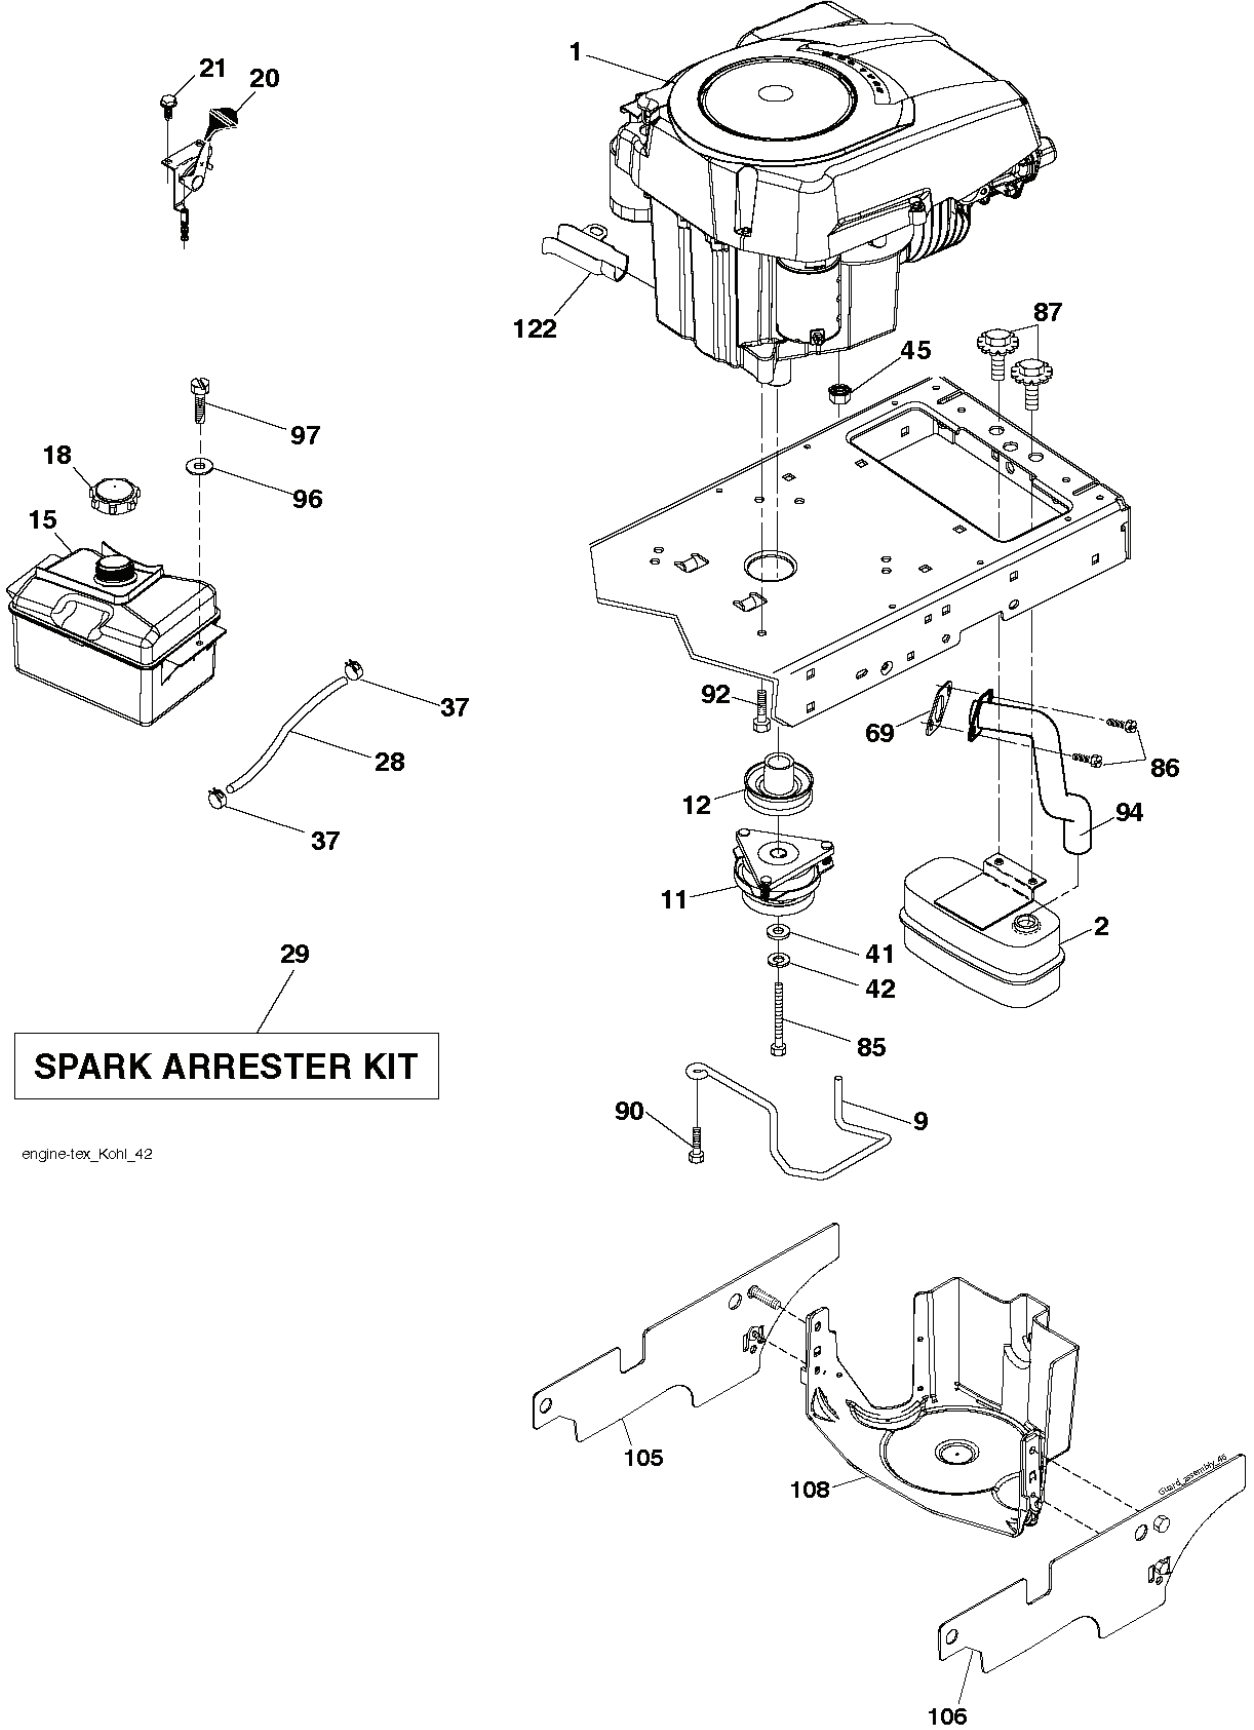

T12S

With 12V Outlet Option

With Service Minder Option

REF.	PART NO.	DESCRIPTION	REMARK	QTY.	KIT
1	532163465	BATTERY		1	
2	874760412	BOLT		1	
8	532193228	BOX		1	
16	532176138	MICRO SWITCH		1	
21	532400252	HARNESS		1	
22	532004152	BULB		1	
25	532412894	CABLE.STARTER.GGA.BL/R*SUBS/2*		1	
26	532175158	FUSE		1	
27	873510400	NUT		1	
28	532198885	CABLE		1	
29	532401545	SWITCH		1	
30	532193350	IGNITION MODULE		1	
33	532411935	KEY		1	
34	532110712	SWITCH		1	
40	532401104	CABLE ASSY		1	
41	817720408	SCREW		1	
42	532131563	COVER		1	
43	532192507	SOLENOID		1	
46	532401763	DISPLAY		1	
50	532174651	SWITCH		1	
55	817060512	SCREW		1	
71	532400449	CABLE		1	
79	532175242	HOLDER		1	
90	532435395	TERMINAL COVER		1	
102	532404454	CABLE		1	
105	532407568	SWITCH		1	

**SPARK ARRESTER KIT**

engine-tex\_Kohl\_42

REF.	PART NO.	DESCRIPTION	REMARK	QTY.	KIT
1	000000000	W/O DESCRIPTION	ENGINE KOHLER MODEL NO. SV530-3213 (438331)	1	
2	532188655	MUFFLER		1	
9	532194320	BELT GUIDE		1	
11	532180505	CLUTCH		1	
12	532405097	PULLEY		1	
15	532407545	FUEL TANK		1	
18	532430220	FUEL CAP		1	
20	532183897	CONTROL		1	
21	532416358	SCREW		1	
28	532137040	HOSE		1	
29	532137180	SPARK ARRESTER KIT		1	
37	532123487	HOSE CLAMP		1	
41	532126197	WASHER		1	
42	810040700	WASHER		1	
45	873510400	NUT		1	
69	532185909	GASKET		1	
85	532173937	BOLT		1	
86	532192334	SCREW		1	
87	532171877	BOLT		1	
90	817000616	SCREW		1	
92	817120616	SCREW		1	
94	532188654	TUBE EXHAUST		1	
96	819091416	WASHER		1	
97	817670412	SCREW		1	
105	532440681	SHIELD		1	
106	532440680	SHIELD		1	
108	532421794	ENGINE COVER		1	
122	532421922	EXTENSION PIPE		1	