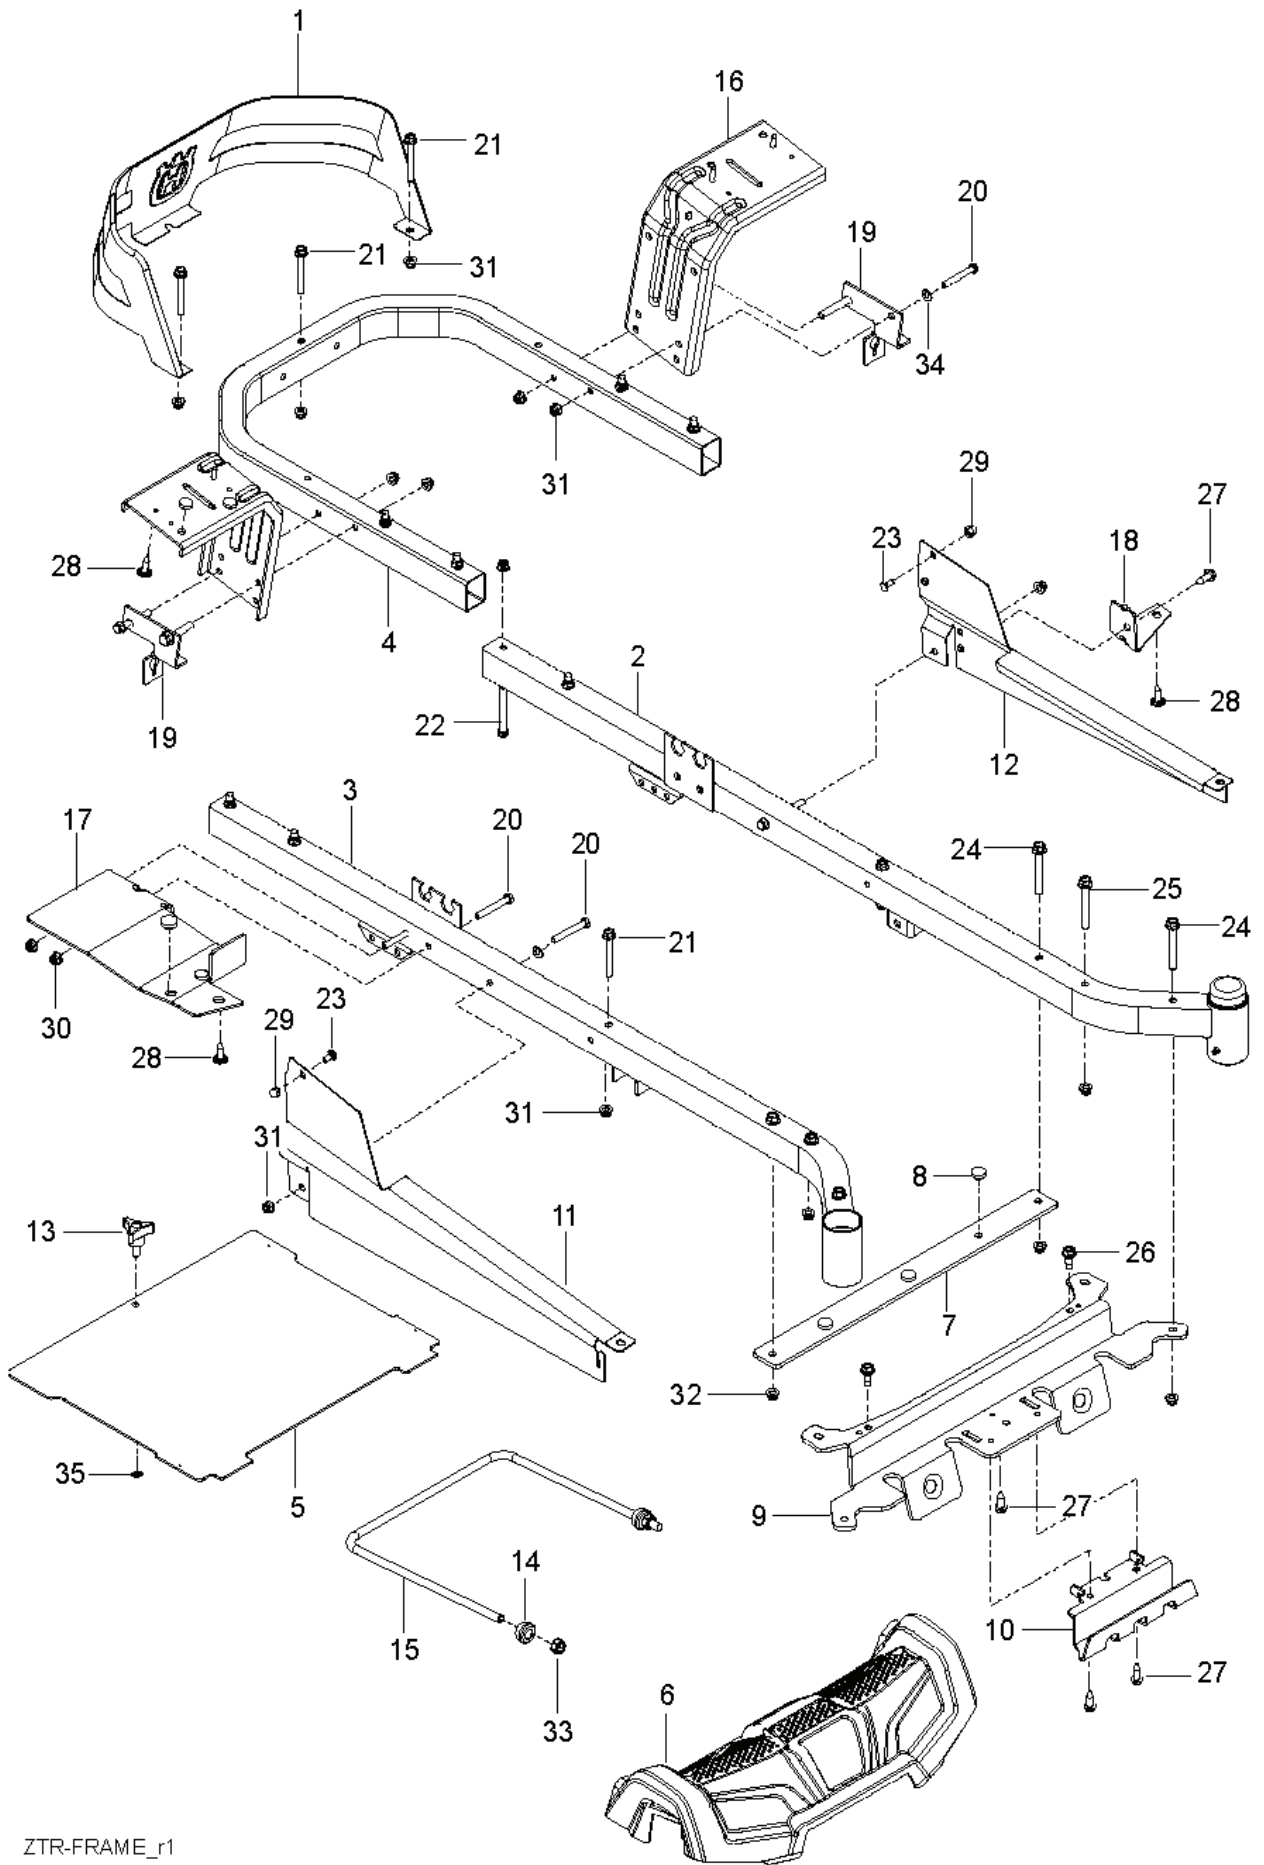

# **SPARE PARTS LIST**

---

REF.	PART NO.	DESCRIPTION	REMARK	QTY.	KIT
1	579753401	WHEEL ASSY		2	
2	576588602	WHEEL ASSY		2	
3	586650302	YOKE		2	
4	539115638	FITTING		2	
5	539103300	NIPPLE		2	
6	539112660	BEARING		2	
7	539117901	BUSHING		2	
8	539102535	CAP		2	
9	539115749	CASTER PLUG		2	
10	585995401	SPACER		2	
11	539115747	SPRING		2	
12	874950516	SCREW		2	
13	576601501	SCREW		2	
14	873930800	NUT		2	
15	587653902	NUT		8	
16	539115675	WASHER		2	
17	819182212	WASHER		2	

REF.	PART NO.	DESCRIPTION	REMARK	QTY.	KIT
1	588017102	PLATE		1	
2a	532400008	CLUTCH		1	
2b	587241601	CLUTCH		1	
3	581881001	TUBE		1	
4	581881101	TUBE		1	
5	581886702	BRACKET		1	
6	532448145	ARM		1	
7	539101231	SPINDLE		1	
8	539110311	PULLEY		1	
9	587537401	PULLEY		1	
10	587660101	SPACER		1	
11	539132859	HEAT SHIELD		1	
12b	587633302	STOP		1	
12a	522442506	STOP		1	
13	587451202	GUARD		1	
14	539131604	MUFFLER ASSY		1	
15	532196105	SPRING		1	
16	532165391	GASKET		2	
17	872140508	BOLT		2	
18	872140506	BOLT		2	
19	874520656	BOLT		1	
20	581332803	BOLT		1	
21	874780852	BOLT		1	
22	817490512	SCREW		4	
23	817120616	SCREW		4	
24	539112899	NUT, 5/16-18, NYLOC		5	
25	539976979	NUT		2	
26	873800800	NUT		1	
27	539112670	WASHER		1	
28	532126197	WASHER		1	
29	819182212	WASHER		2	
30	819121414	WASHER		2	