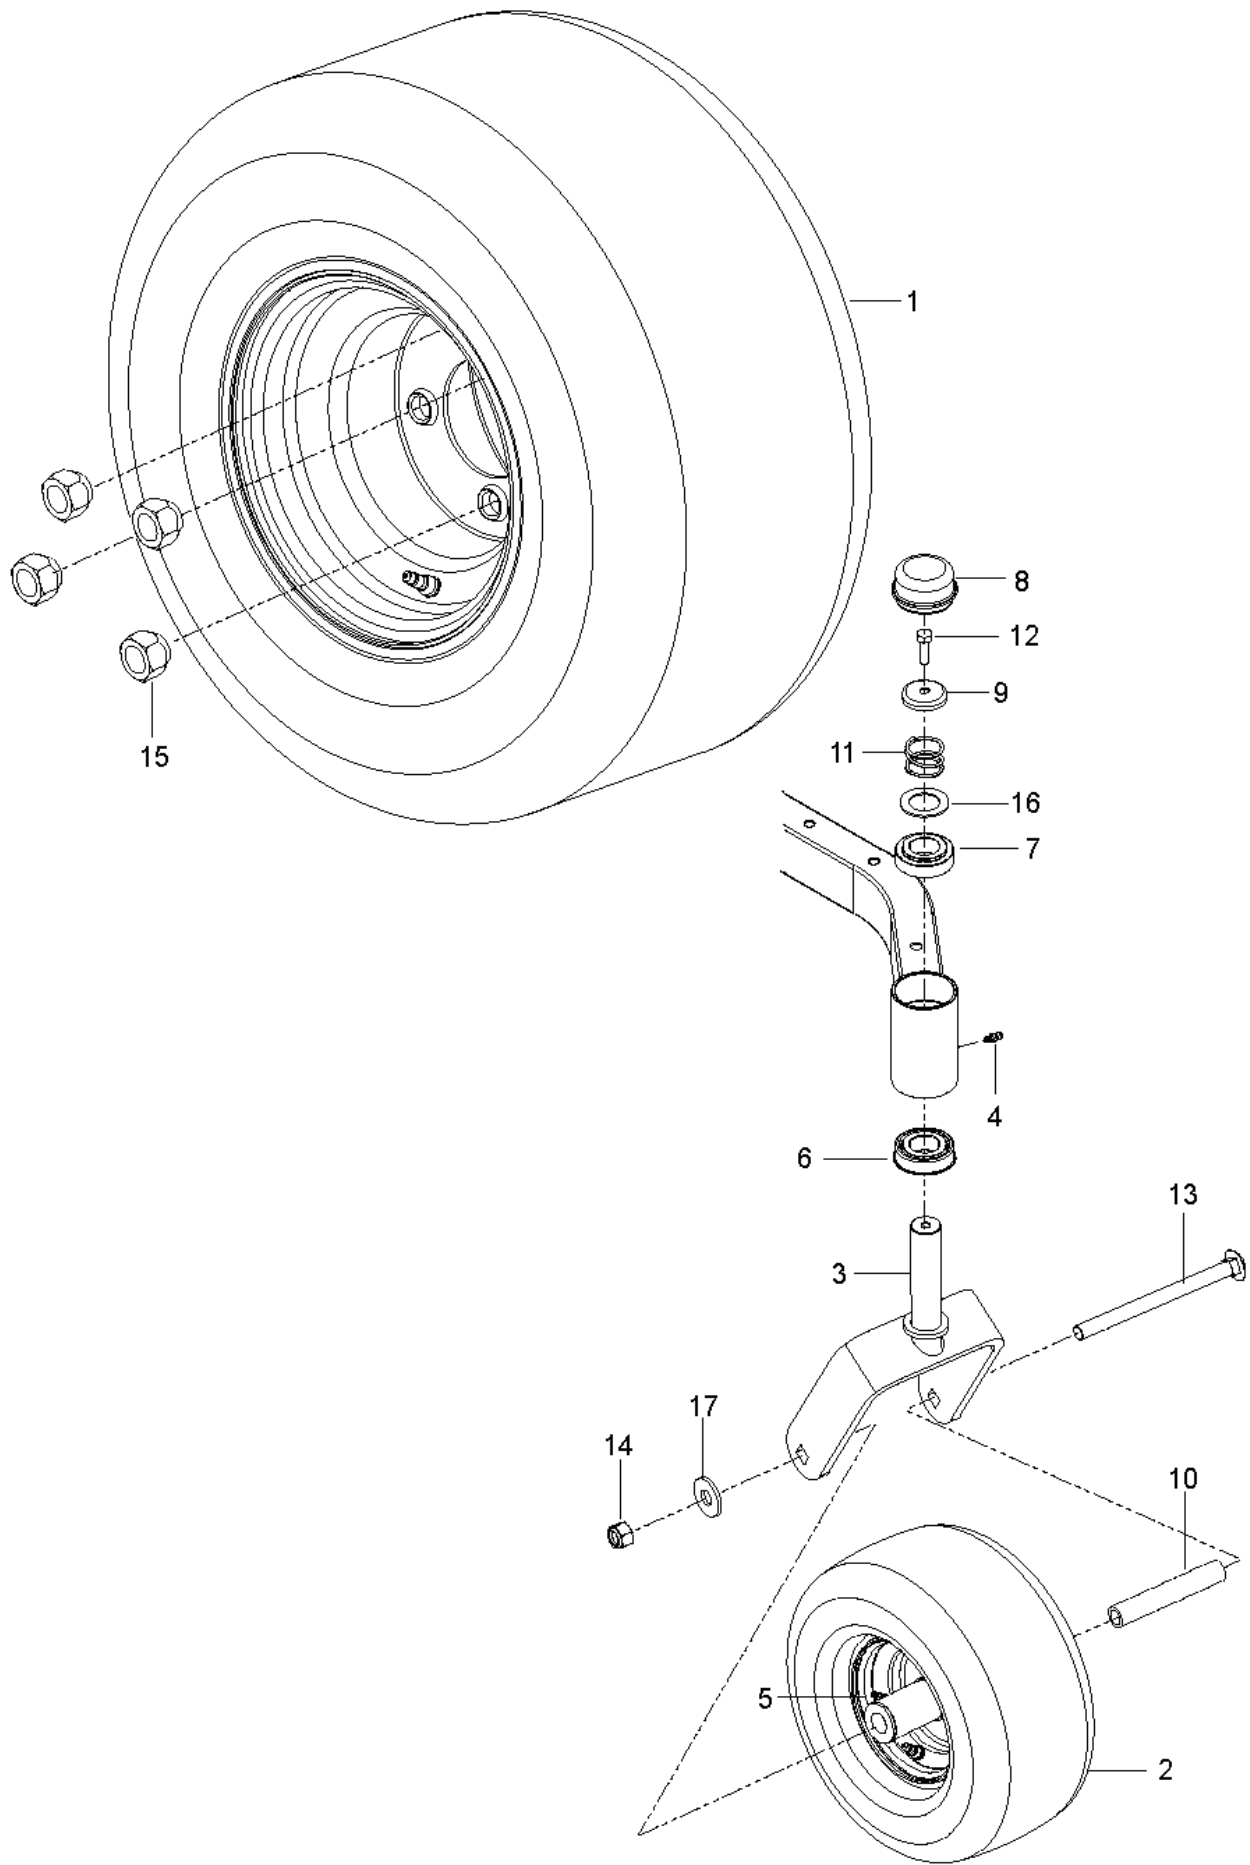

# **SPARE PARTS LIST**

---

REF.	PART NO.	DESCRIPTION	REMARK	QTY.	KIT
1	579753401	WHEEL ASSY		2	
2	576588602	WHEEL ASSY		2	
3	586650302	YOKE		2	
4	539115638	FITTING		2	
5	539103300	NIPPLE		2	
6	539112660	BEARING		2	
7	539117901	BUSHING		2	
8	539102535	CAP		2	
9	539115749	CASTER PLUG		2	
10	585995401	SPACER		2	
11	539115747	SPRING		2	
12	874950516	SCREW		2	
13	576601501	SCREW		2	
14	873930800	NUT		2	
15	587653902	NUT		8	
16	539115675	WASHER		2	
17	819182212	WASHER		2	

REF.	PART NO.	DESCRIPTION	REMARK	QTY.	KIT
1	588017102	PLATE		1	
2a	532400008	CLUTCH		1	
2b	587241601	CLUTCH		1	
3	581881001	TUBE		1	
4	581881101	TUBE		1	
5	581886702	BRACKET		1	
6	532448145	ARM		1	
7	539101231	SPINDLE		1	
8	539110311	PULLEY		1	
9	587537401	PULLEY		1	
10	587660101	SPACER		1	
11	539132859	HEAT SHIELD		1	
12b	587633302	STOP		1	
12a	522442506	STOP		1	
13	587451202	GUARD		1	
14	539131604	MUFFLER ASSY		1	
15	532196105	SPRING		1	
16	532165391	GASKET		2	
17	872140508	BOLT		2	
18	872140506	BOLT		2	
19	874520656	BOLT		1	
20	581332803	BOLT		1	
21	874780852	BOLT		1	
22	817490512	SCREW		4	
23	817120616	SCREW		4	
24	539112899	NUT, 5/16-18, NYLOC		5	
25	539976979	NUT		2	
26	873800800	NUT		1	
27	539112670	WASHER		1	
28	532126197	WASHER		1	
29	819182212	WASHER		2	
30	819121414	WASHER		2	