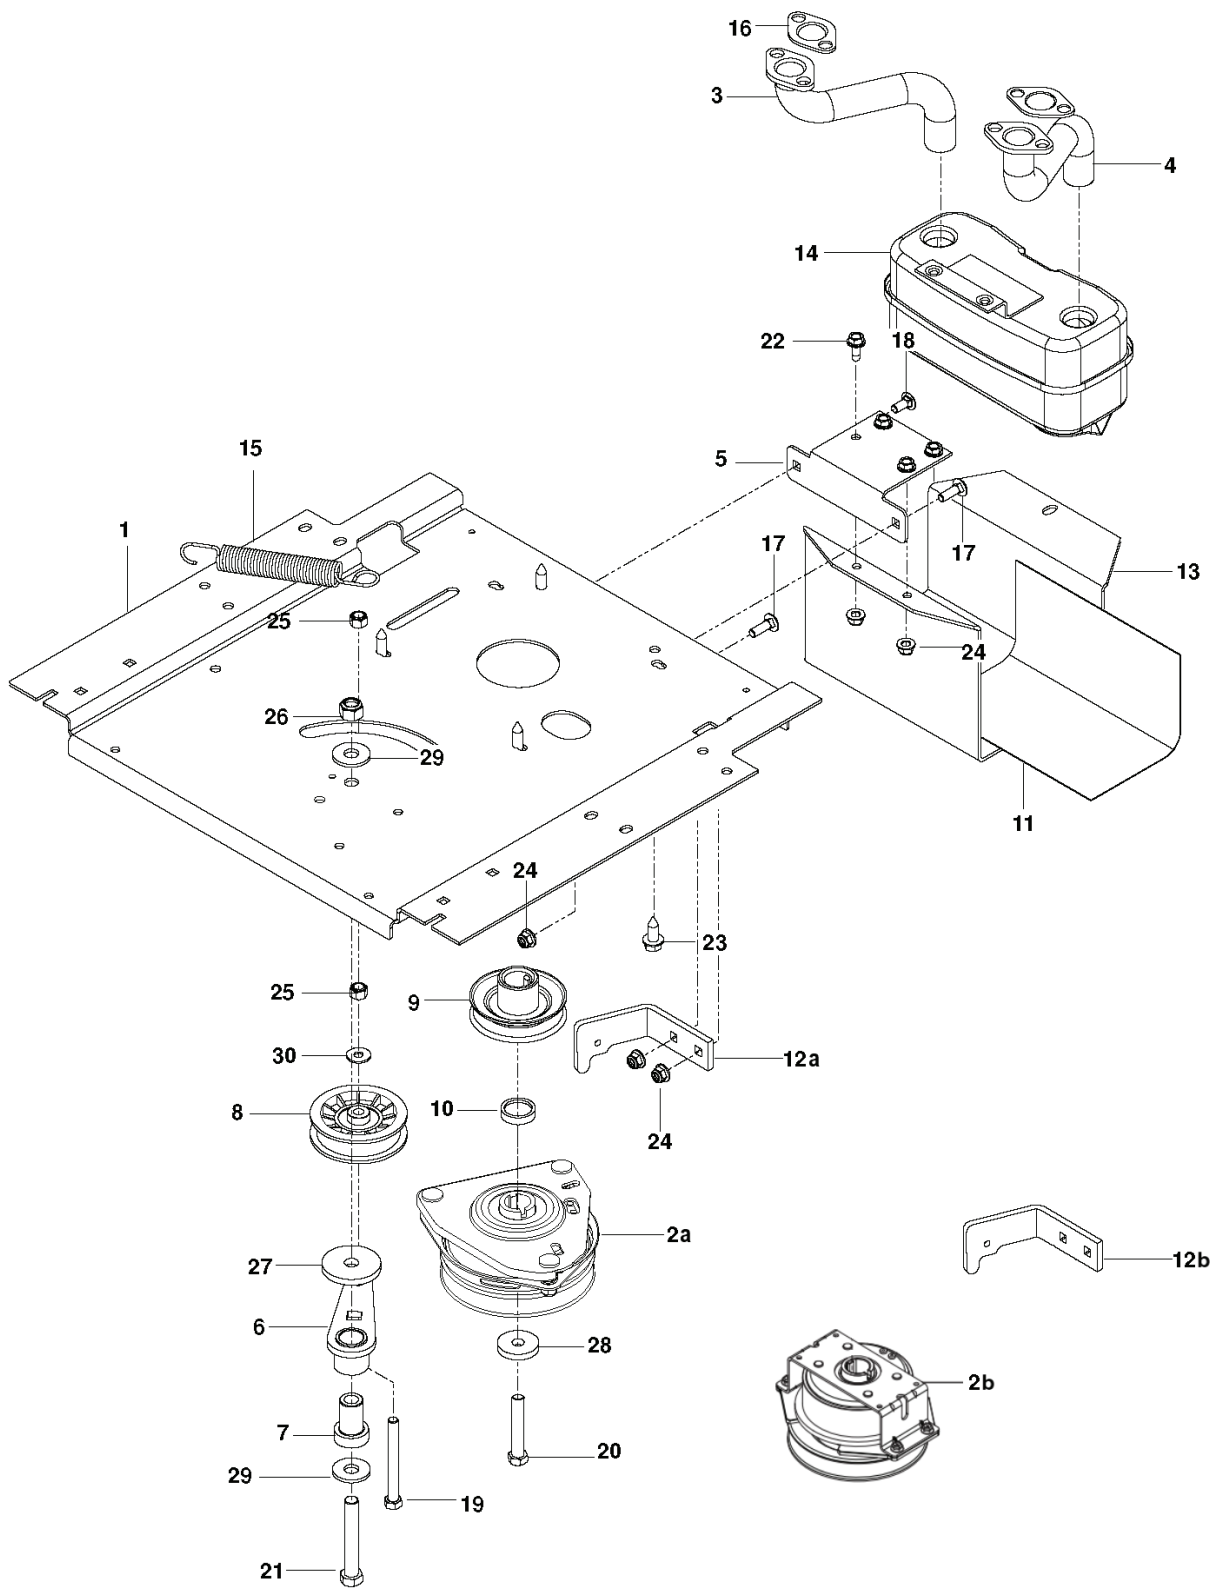

# **SPARE PARTS LIST**

---

REF.	PART NO.	DESCRIPTION	REMARK	QTY.	KIT
1	579753401	WHEEL ASSY		2	
2	576588602	WHEEL ASSY		2	
3	586650302	YOKE		2	
4	539115638	FITTING		2	
5	539103300	NIPPLE		2	
6	539112660	BEARING		2	
7	539117901	BUSHING		2	
8	539102535	CAP		2	
9	539115749	CASTER PLUG		2	
10	585995401	SPACER		2	
11	539115747	SPRING		2	
12	874950516	SCREW		2	
13	576601501	SCREW		2	
14	873930800	NUT		2	
15	587653902	NUT		8	
16	539115675	WASHER		2	
17	819182212	WASHER		2	

REF.	PART NO.	DESCRIPTION	REMARK	QTY.	KIT
1	588017102	PLATE		1	
2a	532400008	CLUTCH		1	
2b	587241601	CLUTCH		1	
3	581881001	TUBE		1	
4	581881101	TUBE		1	
5	581886702	BRACKET		1	
6	532448145	ARM		1	
7	539101231	SPINDLE		1	
8	539110311	PULLEY		1	
9	587537401	PULLEY		1	
10	587660101	SPACER		1	
11	539132859	HEAT SHIELD		1	
12b	587633302	STOP		1	
12a	522442506	STOP		1	
13	587451202	GUARD		1	
14	539131604	MUFFLER ASSY		1	
15	532196105	SPRING		1	
16	532165391	GASKET		2	
17	872140508	BOLT		2	
18	872140506	BOLT		2	
19	874520656	BOLT		1	
20	581332803	BOLT		1	
21	874780852	BOLT		1	
22	817490512	SCREW		4	
23	817120616	SCREW		4	
24	539112899	NUT, 5/16-18, NYLOC		5	
25	539976979	NUT		2	
26	873800800	NUT		1	
27	539112670	WASHER		1	
28	532126197	WASHER		1	
29	819182212	WASHER		2	
30	819121414	WASHER		2	