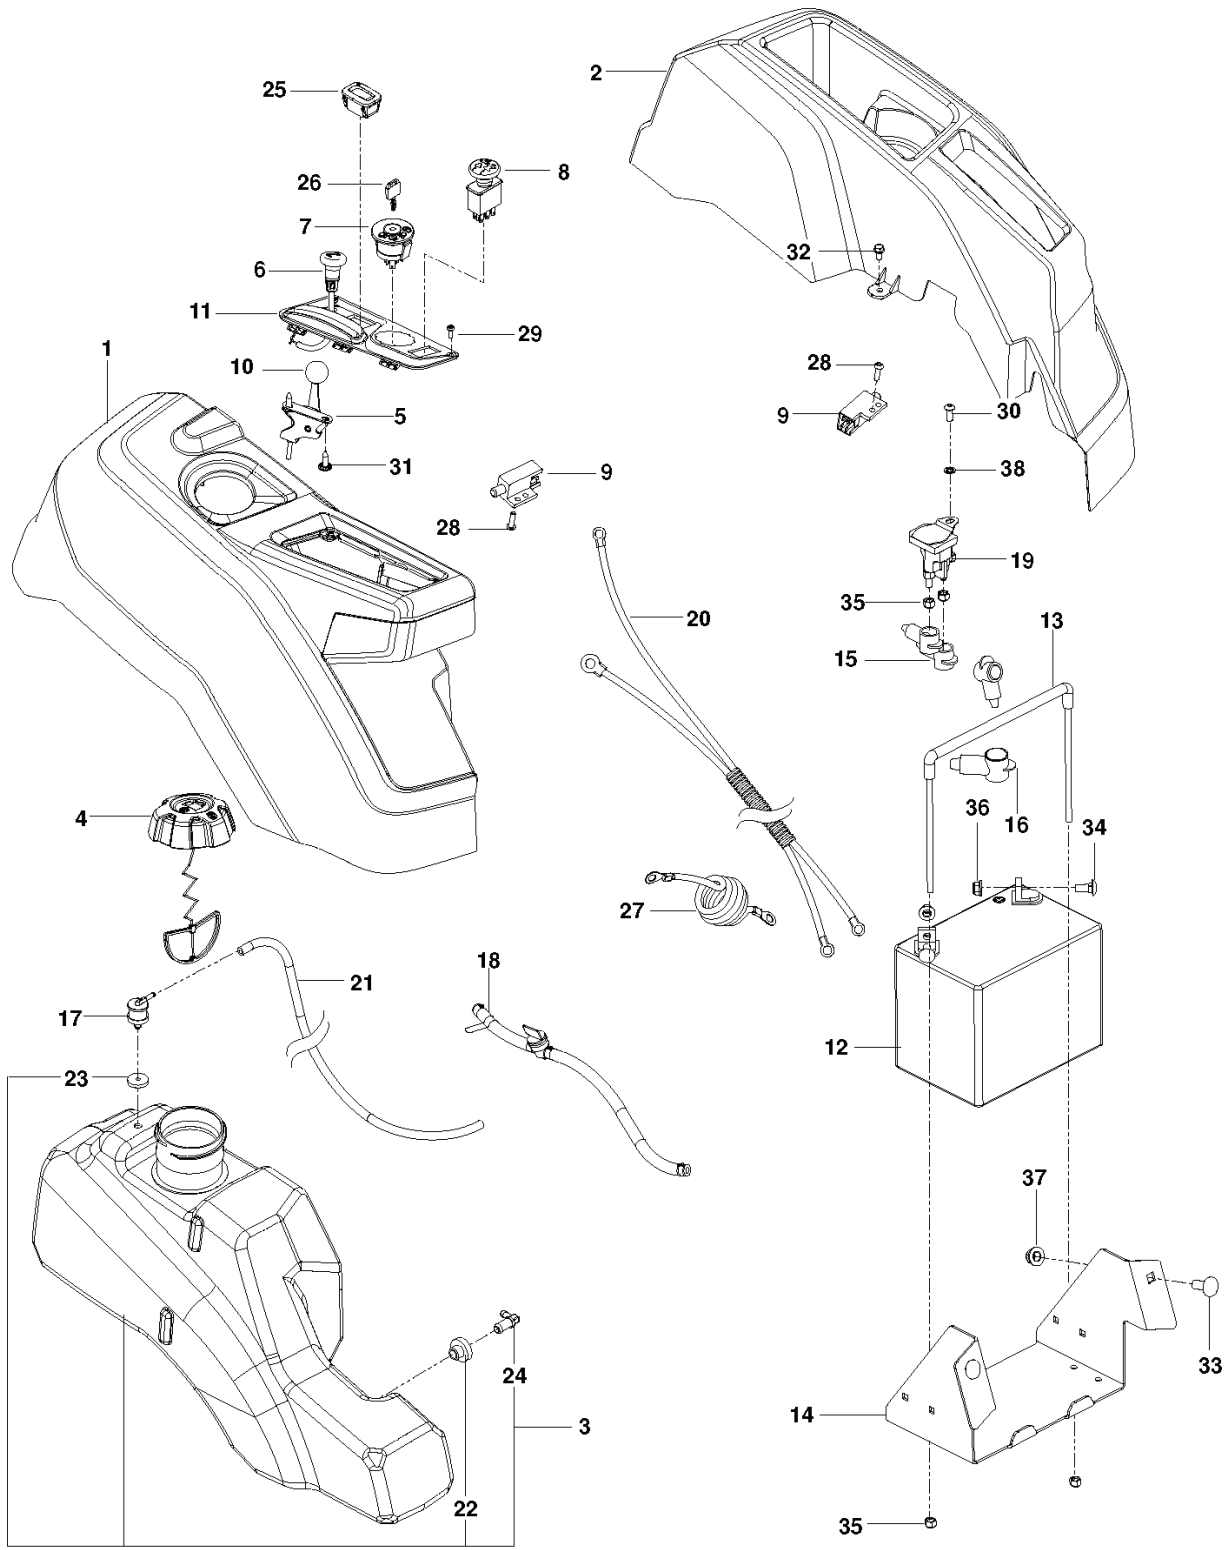

REF.	PART NO.	DESCRIPTION	REMARK	QTY.	KIT
1	585522801	CONSOLE ASSY		1	
2	586621201	CONSOLE ASSY		1	
3	578180602	FUEL TANK ASSY	Fits 2.75" filler neck	1	
4	585124801	FUEL CAP ASSY	Fits 2.75" filler neck	1	
4	529989702	CAP	Fits 2.00" filler neck	1	
5	539112438	THROTTLE CABLE		1	
6	586881501	CHOKE CONTROL ASSY		1	
7	539107541	IGNITION SWITCH		1	
8	532174651	SWITCH		1	
9	587601501	SWITCH		2	
10	539133049	KNOB ROUND BALL		1	
11	585522701	CONTROL PANEL		1	
12	579411601	BATTERY		1	
13	539131209	BATTERY TIE DOWN ASSEMBLY		1	
14	585048702	BOX		1	
15	532154336	COVER		3	
16	539102759	INSULATOR		1	
17	576618101	TANK VENT		1	
18	586123904	FUEL HOSE		1	
19	532192507	SOLENOID		1	
20	587198601	HARNESS		1	
21	587044523	HOSE		1	
22	532003645	BUSHING		1	
23	532437492	GROMMET		1	
24	532139277	NIPPLE		1	
25	586161801	HOUR METER		1	
26	532140401	KEY		1	
27	539103306	CABLE		1	
28	574822701	SCREW		2	
29	530016064	SCREW		2	
30	539111229	SCR 1/4-20 X 5/8 BTN SKT HD ZD		1	
31	532141841	SCREW		2	
32	539990071	HCS 1/20 X 1/2 GR 5 ZD		2	
33	539990645	BOLT		2	
34	872140506	BOLT		2	
35	873680400	NUT		5	
36	539112899	NUT, 5/16-18, NYLOC		2	
37	521996501	NUT		2	
38	539990053	WASHER		1	
	532109748	RELAY	NOT SHOWN	1	
	586337301	HARNESS	NOT SHOWN	1