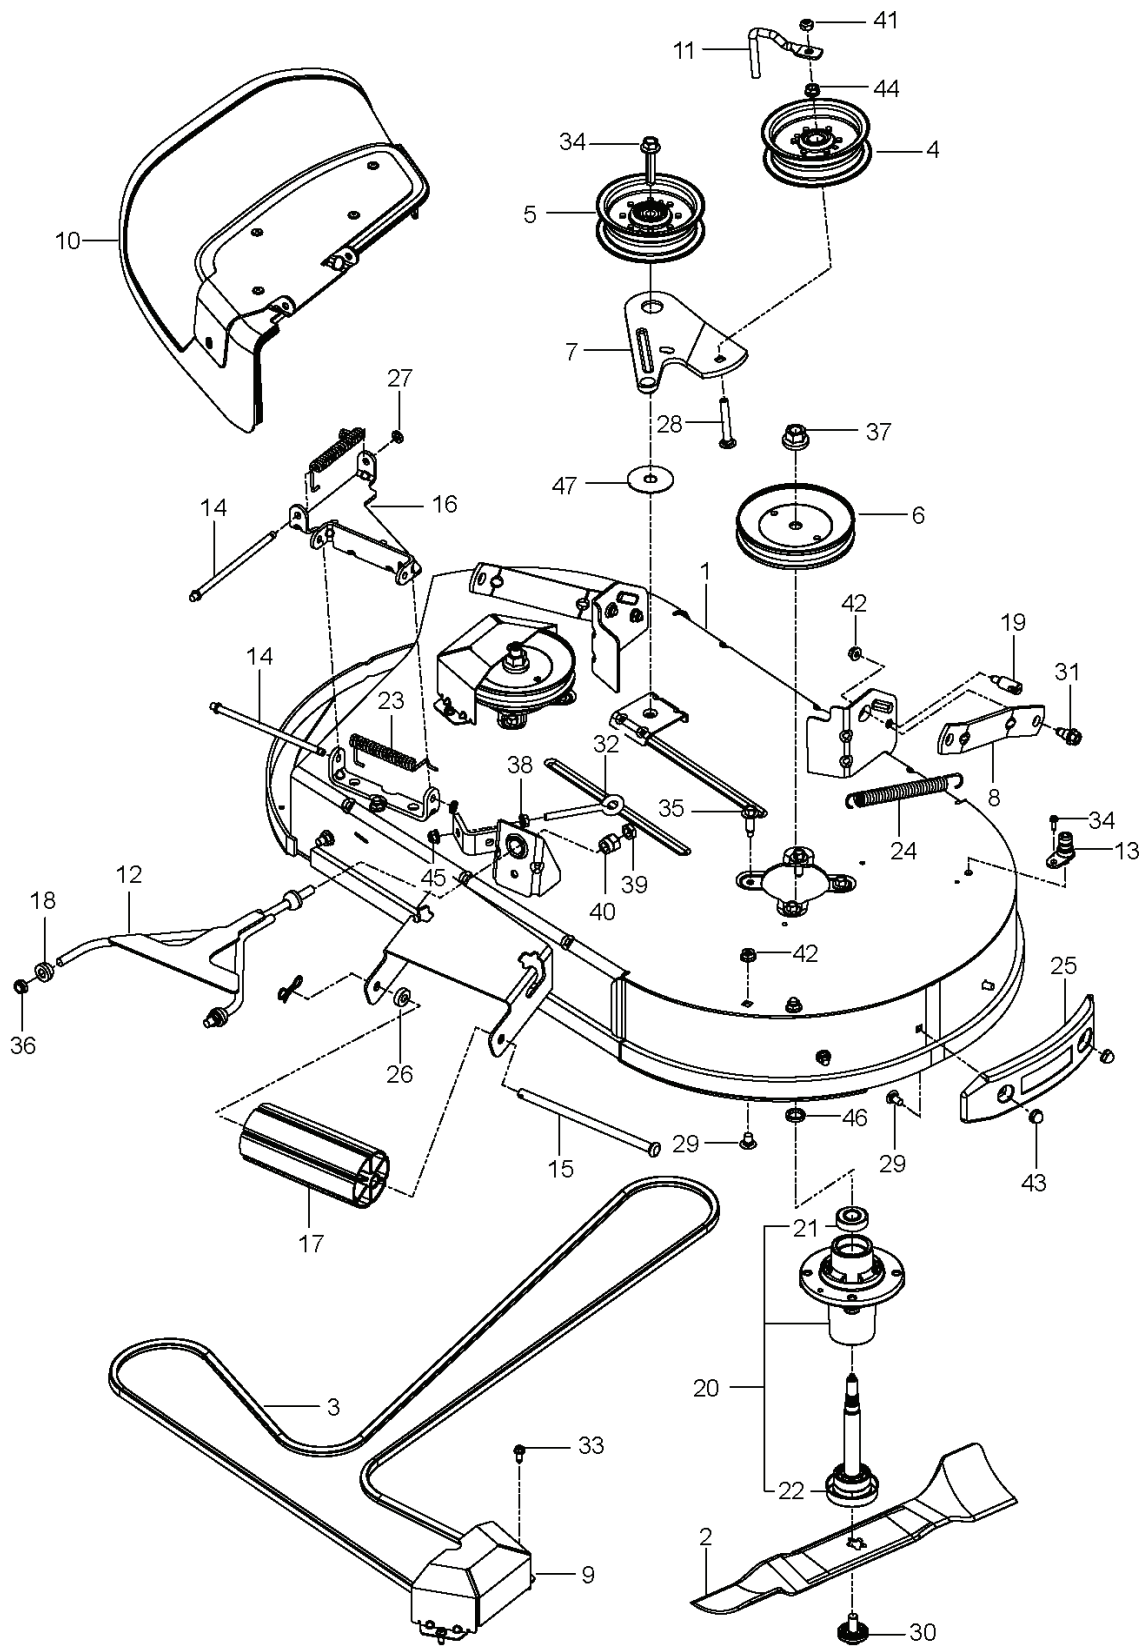

REF.	PART NO.	DESCRIPTION	REMARK	QTY.	KIT
1	586979402	HOUSING ASSY		1	
2	586918101	BLADE		2	
3	587270001	BELT		1	
4	532196106	PULLEY		1	
5	532196104	PULLEY		1	
6	532199791	PULLEY		2	
7	586874002	ARM		1	
8	587140502	ARM		2	
9	586936802	COVER		2	
10	587305701	DEFLECTOR		1	
11	532198468	BELT GUIDE		1	
12	588610902	LINK		1	
13	532415598	HOSE COUPLING		1	
14	532131491	SHAFT		2	
15	532179127	ROD ROLLER NOSE		1	
16	586918002	BRACKET		1	
17	532176066	ROLLER		1	
18	532195263	BUSHING		3	
19	532195161	STUD		2	
20	539112170	HOUSING ASSY		2	
21	532110485	BEARING		1	
22	532187291	SHAFT		1	
23	587354701	SPRING		2	
24	532197251	SPRING		1	
25	582683203	BUMPER		1	
26	582360501	BUSHING		1	
27	532110452	NUT		2	
28	872140620	BOLT		1	
29	872110505	BOLT		5	
30	532193003	SCREW		2	
31	532196539	BOLT		2	
32	539115574	EYE BOLT		1	
33	532137729	SCREW		4	
34	587333301	SCREW		1	
35	532173984	SCREW		8	
36	539119124	NUT		2	
37	532400234	NUT		2	
38	539990585	NUT		1	
39	873360700	NUT		1	
40	532175994	NUT		1	
41	873900600	NUT		1	
42	873900500	NUT		7	
43	585938101	NUT		2	
44	873680600	NUT		1	
45	539112899	NUT, 5/16-18, NYLOC		1	
46	532187690	WASHER		2	
47	532178515	WASHER		1