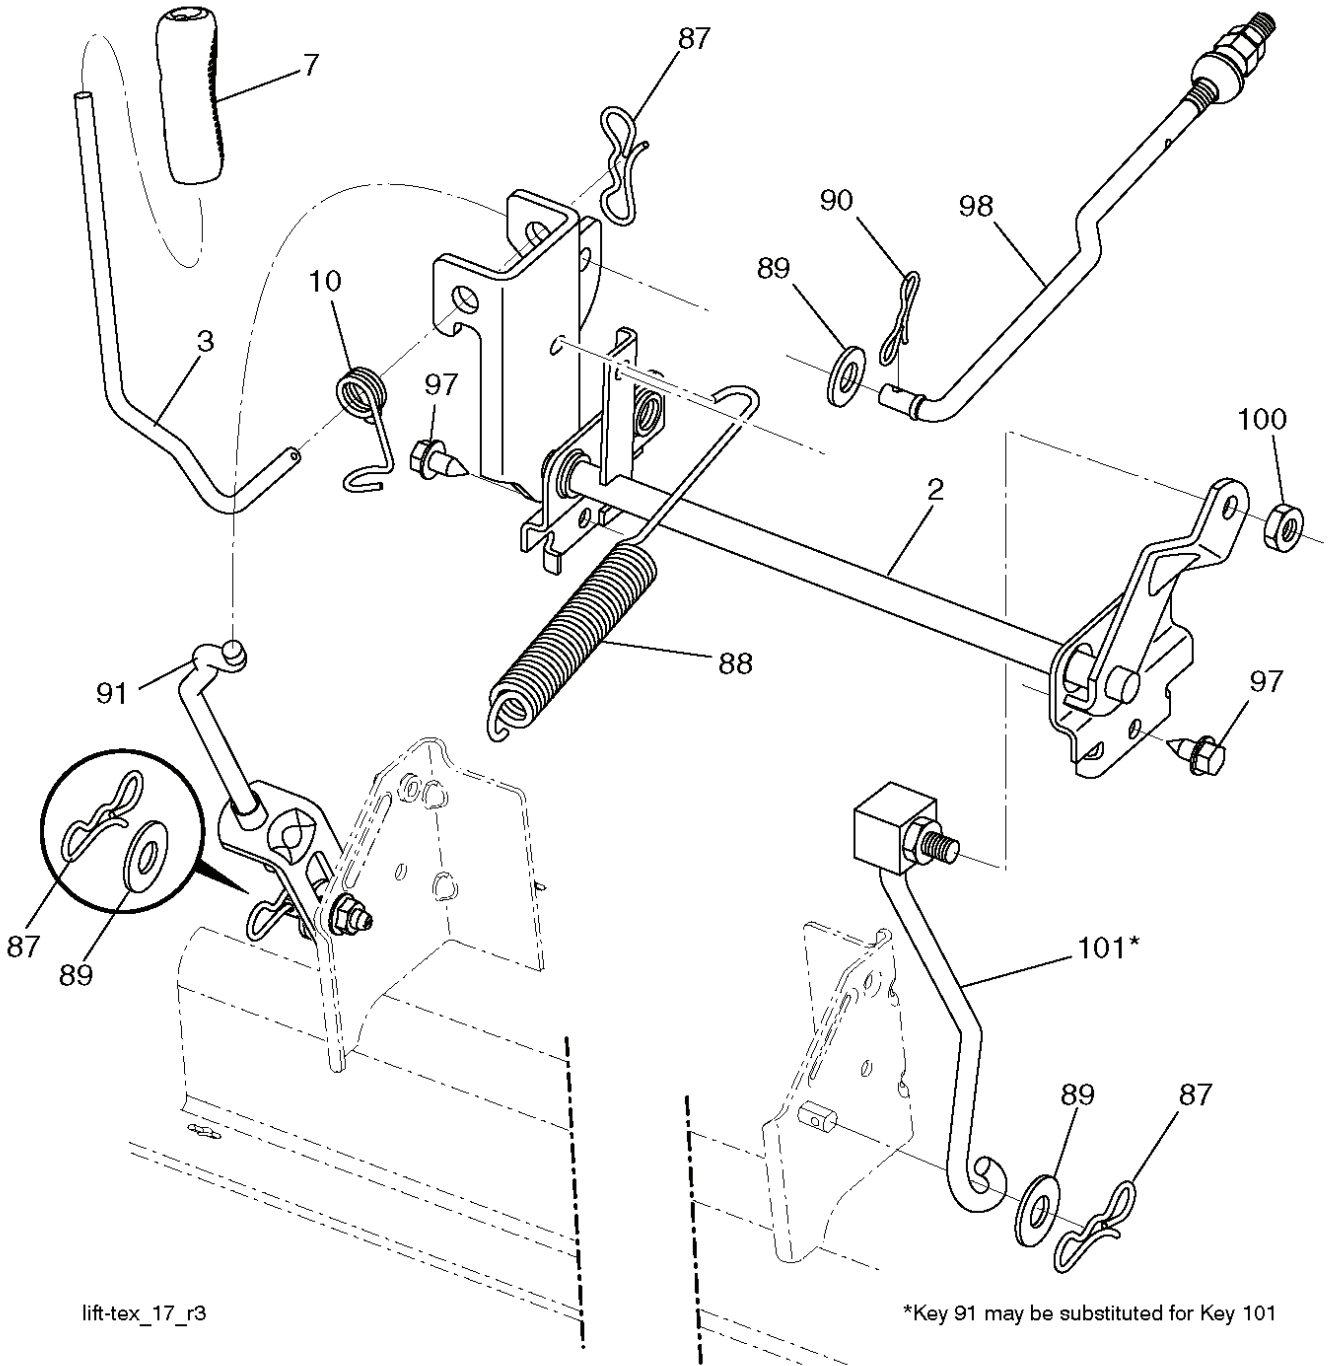

lift-tex_17_r3

Key 91 may be substituted for Key 101

REF.	PART NO.	DESCRIPTION	REMARK	QTY.	KIT
2	532422027	SHAFT		0	
3	532195231	LEVER		0	
7	532411555	GRIP		0	
10	532196314	SPRING		0	
87	532194209	SPRING		0	
88	532410710	SPRING		0	
89	819191912	WASHER		0	
90	532194208	PIN		0	
91	532195181	LINK		0	
97	817000612	SCREW		0	
98	532195270	LINK		0	
100	873930600	NUT		0	
101	532407003	LINK		0