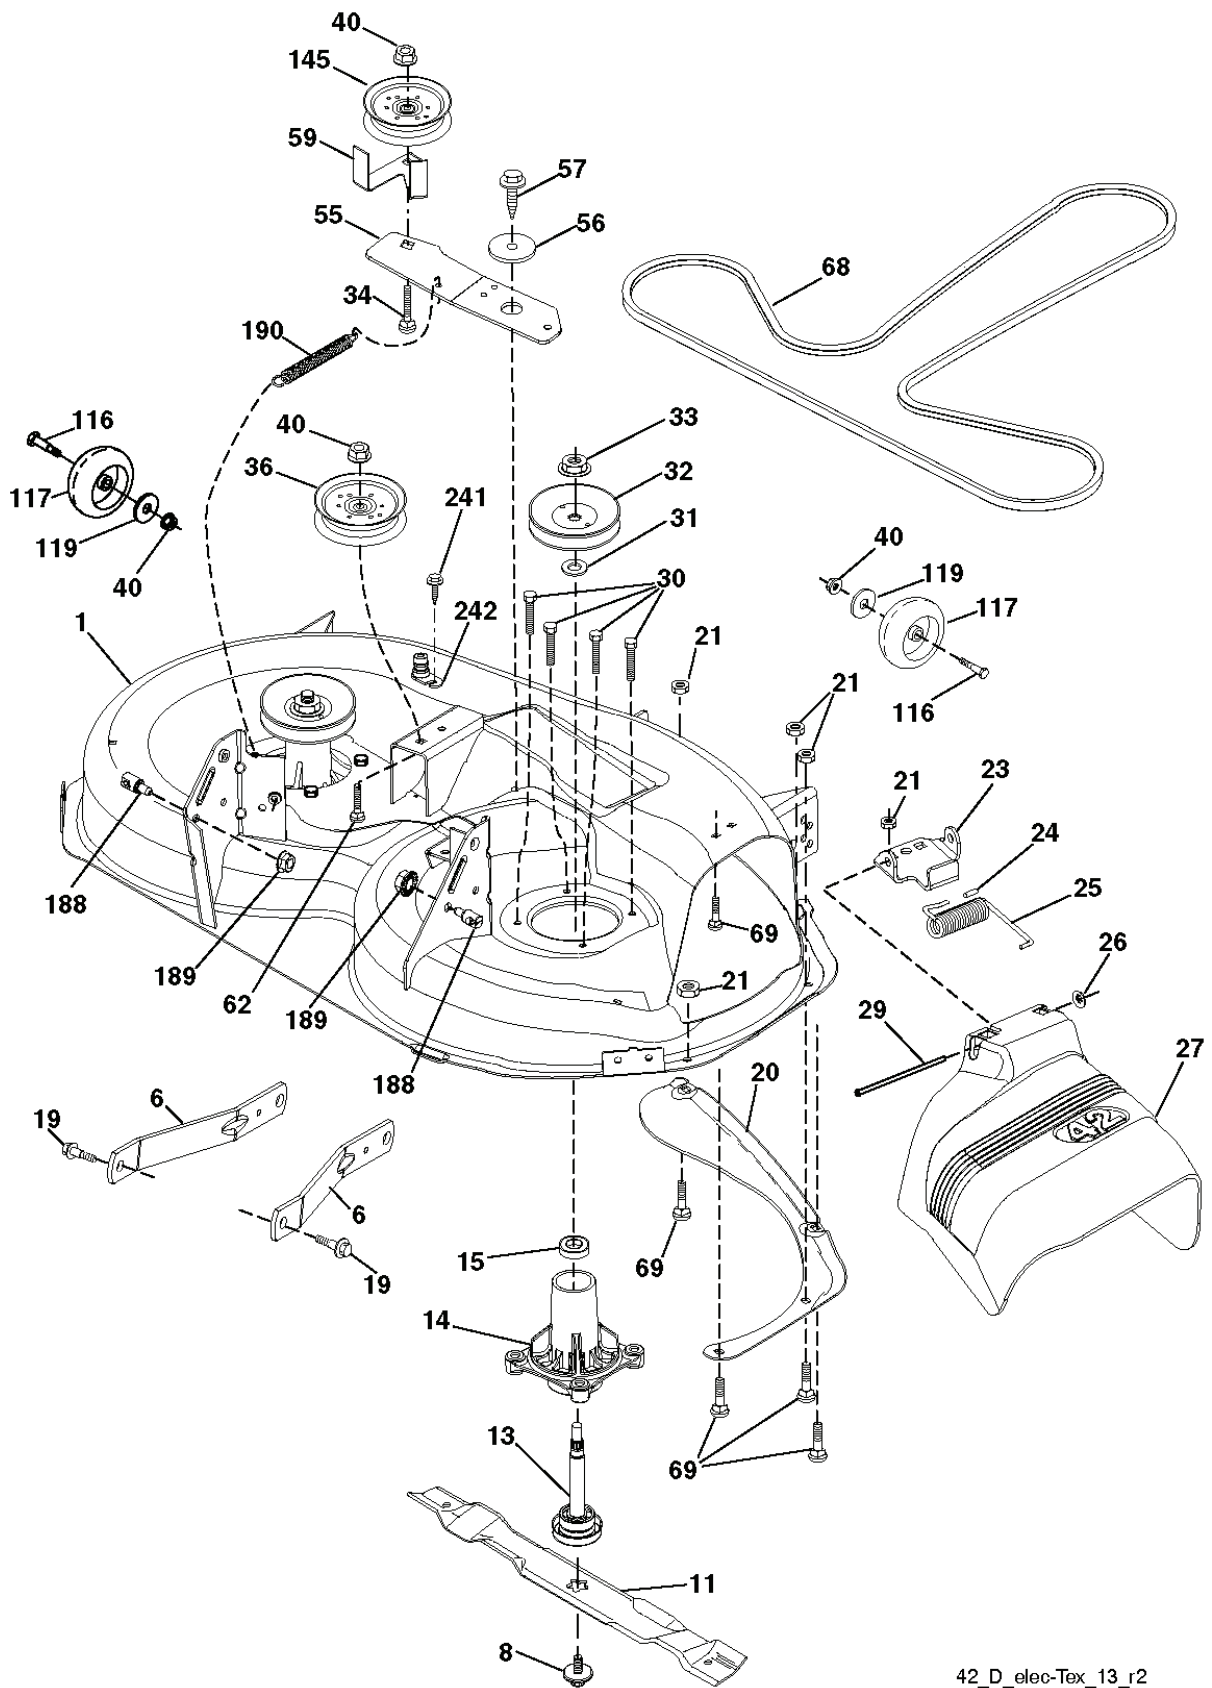

# **SPARE PARTS LIST**

---

REF.	PART NO.	DESCRIPTION	REMARK	QTY.	KIT
1	532400389	LABEL		0	
2	581627301	DECAL		0	
3	532196841	DECAL		0	
4	532447468	DECAL		0	
5	532159736	DECAL		0	
6	532180432	DECAL		0	
7	532182166	DECAL		0	
8	532433512	DECAL		0	
9	532145005	DECAL		0	
10	532140837	DECAL		0	
11	532196357	DECALC:"DANGER DEFLECTEUR"		0	
12	532160396	DECAL		0	
13	532159737	DECAL		0	
14	532401146	DECAL		1	
--	532439681	PLATE		0	
--	532439682	PAD		0	
--	532162598	DECAL		0	
--	532166960	DECAL		0	

REF.	PART NO.	DESCRIPTION	REMARK	QTY.	KIT
1	000000000	W/O DESCRIPTION	Engine Kohler Model No. SV530-3212 (438331)	0	
2	532188655	MUFFLER		0	
9	532194320	BELT GUIDE		0	
11	532180505	CLUTCH		0	
12	532405097	PULLEY		0	
15	532407545	FUEL TANK		0	
18	532430220	FUEL CAP		0	
20	532183897	CONTROL		0	
21	532416358	SCREW		0	
28	532137040	HOSE		0	
29	532137180	SPARK ARRESTER KIT		0	
37	532123487	HOSE CLAMP		0	
41	532126197	WASHER		0	
42	810040700	WASHER		0	
45	873510400	NUT		0	
69	532185909	GASKET		0	
85	532173937	BOLT		0	
86	532192334	SCREW		0	
87	532171877	BOLT		0	
90	817000616	SCREW		0	
92	817120616	SCREW		0	
94	532188654	TUBE EXHAUST		0	
96	819091416	WASHER		0	
97	817670412	SCREW		0	
122	532421922	EXTENSION PIPE		0	