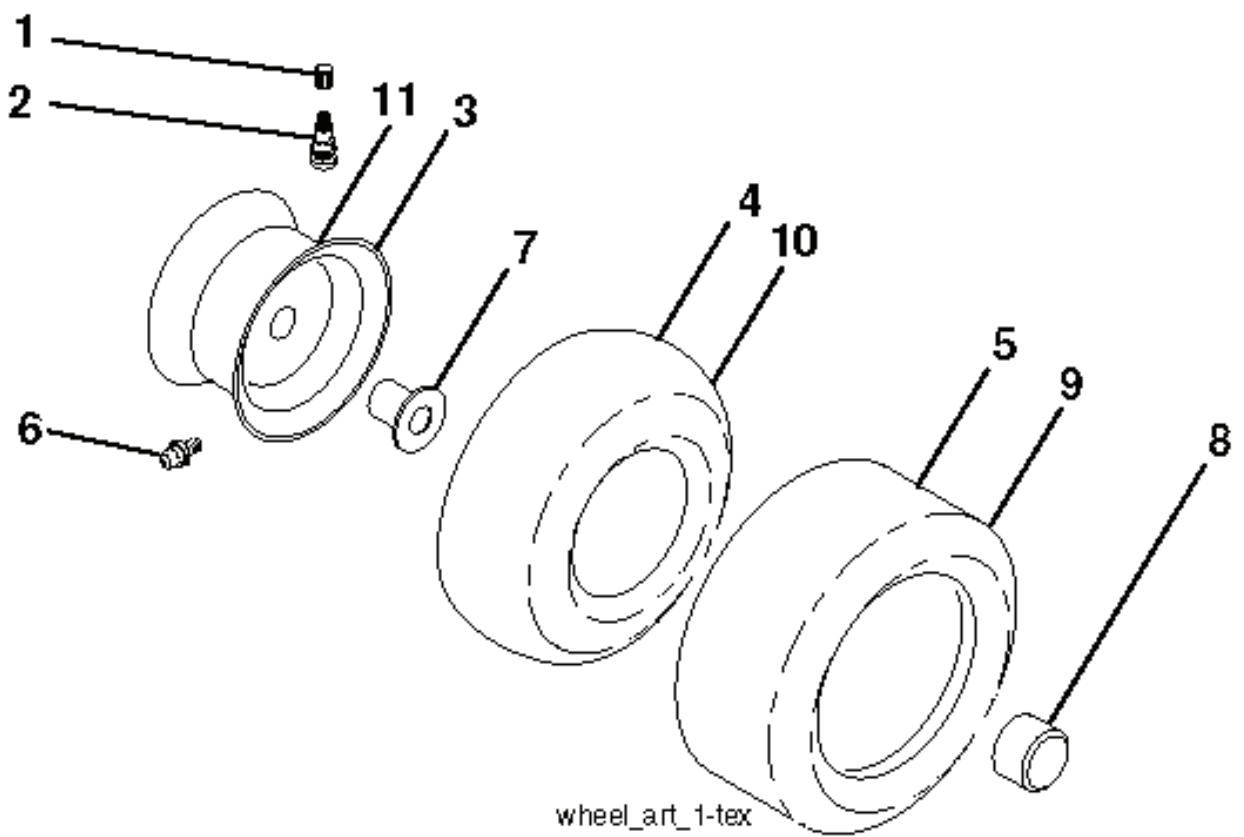

REF.	PART NO.	DESCRIPTION	REMARK	QTY.	KIT
1	532059192	CAP VALVE		1	
2	532065139	NIPPLE		1	
3	532138336	RIM	Front 6"	1	
4	532059904	HOSE	Front (Service Item Only)	1	
5	532106222	TIRE	Front 15 x 6.0-6	1	
6	532124957	FITTING	(Front Wheel Only)	1	
7	532124959	BEARING	(Front Wheel Only)	1	
8	532175039	HUB CAP		1	
9	532122082	TIRE	Rear 20 x 10-8C	1	
10	532124926	HOSE	Rear (Service Item Only)	1	
11	532138337	RIM SPROCKET	Rear 8"	1	
--	532144334	SEALING FOAM		1