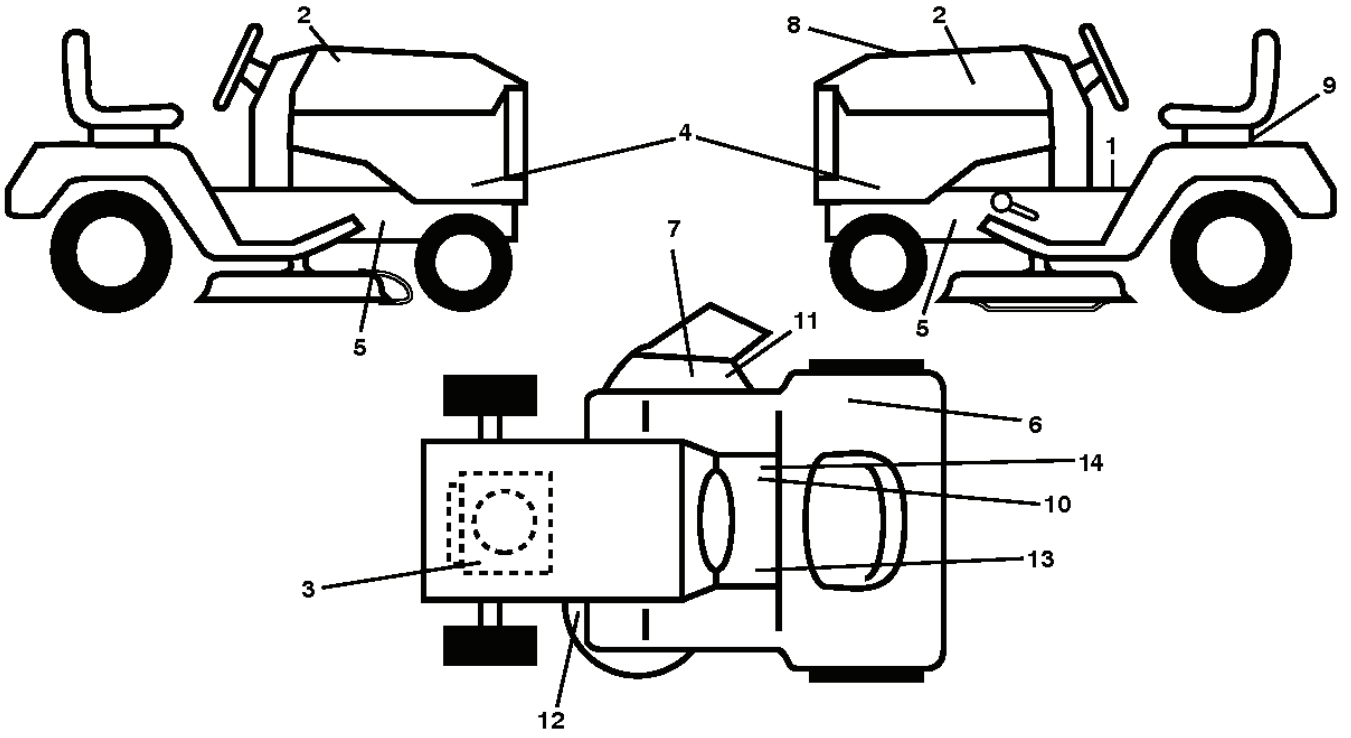

# **SPARE PARTS LIST**

---

REF.	PART NO.	DESCRIPTION	REMARK	QTY.	KIT
1	532400389	LABEL		0	
2	581627301	DECAL		0	
3	532196841	DECAL		0	
4	532447468	DECAL		0	
5	532159736	DECAL		0	
6	532180432	DECAL		0	
7	532182166	DECAL		0	
8	532433512	DECAL		0	
9	532145005	DECAL		0	
10	532140837	DECAL		0	
11	532196357	DECALC:"DANGER DEFLECTEUR"		0	
12	532160396	DECAL		0	
13	532159737	DECAL		0	
14	532401146	DECAL		1	
--	532439681	PLATE		0	
--	532439682	PAD		0	
--	532162598	DECAL		0	
--	532166960	DECAL		0	

REF.	PART NO.	DESCRIPTION	REMARK	QTY.	KIT
1	000000000	W/O DESCRIPTION	Engine Kohler Model No. SV530-3212 (438331)	0	
2	532188655	MUFFLER		0	
9	532194320	BELT GUIDE		0	
11	532180505	CLUTCH		0	
12	532405097	PULLEY		0	
15	532407545	FUEL TANK		0	
18	532430220	FUEL CAP		0	
20	532183897	CONTROL		0	
21	532416358	SCREW		0	
28	532137040	HOSE		0	
29	532137180	SPARK ARRESTER KIT		0	
37	532123487	HOSE CLAMP		0	
41	532126197	WASHER		0	
42	810040700	WASHER		0	
45	873510400	NUT		0	
69	532185909	GASKET		0	
85	532173937	BOLT		0	
86	532192334	SCREW		0	
87	532171877	BOLT		0	
90	817000616	SCREW		0	
92	817120616	SCREW		0	
94	532188654	TUBE EXHAUST		0	
96	819091416	WASHER		0	
97	817670412	SCREW		0	
122	532421922	EXTENSION PIPE		0	