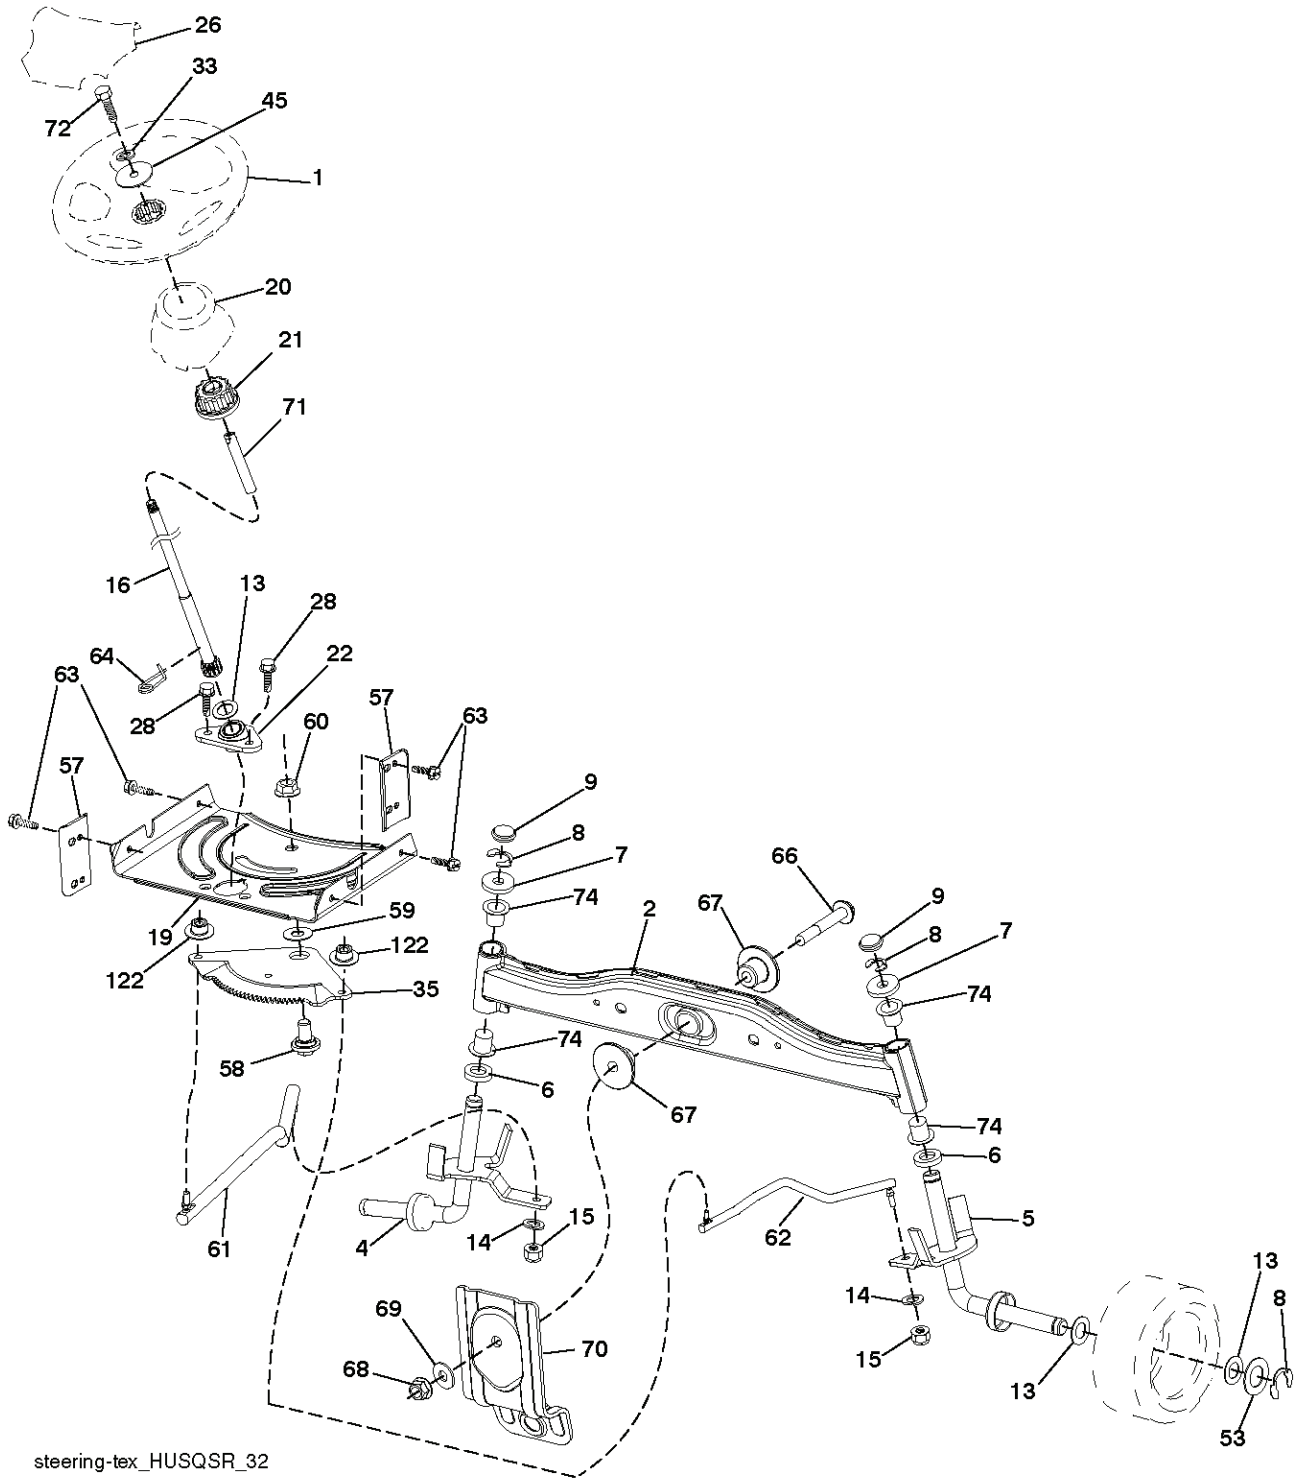

# **SPARE PARTS LIST**

---

REF.	PART NO.	DESCRIPTION	REMARK	QTY.	KIT
1	532400389	LABEL		0	
2	581627301	DECAL		0	
3	532196841	DECAL		0	
4	532447468	DECAL		0	
5	532159736	DECAL		0	
6	532180432	DECAL		0	
7	532182166	DECAL		0	
8	532433512	DECAL		0	
9	532145005	DECAL		0	
10	532140837	DECAL		0	
11	532196357	DECALC:"DANGER DEFLECTEUR"		0	
12	532160396	DECAL		0	
13	532159737	DECAL		0	
14	532401146	DECAL		1	
--	532439681	PLATE		0	
--	532439682	PAD		0	
--	532162598	DECAL		0	
--	532166960	DECAL		0	

REF.	PART NO.	DESCRIPTION	REMARK	QTY.	KIT
1	000000000	W/O DESCRIPTION	Engine Kohler Model No. SV530-3212 (438331)	0	
2	532188655	MUFFLER		0	
9	532194320	BELT GUIDE		0	
11	532180505	CLUTCH		0	
12	532405097	PULLEY		0	
15	532407545	FUEL TANK		0	
18	532430220	FUEL CAP		0	
20	532183897	CONTROL		0	
21	532416358	SCREW		0	
28	532137040	HOSE		0	
29	532137180	SPARK ARRESTER KIT		0	
37	532123487	HOSE CLAMP		0	
41	532126197	WASHER		0	
42	810040700	WASHER		0	
45	873510400	NUT		0	
69	532185909	GASKET		0	
85	532173937	BOLT		0	
86	532192334	SCREW		0	
87	532171877	BOLT		0	
90	817000616	SCREW		0	
92	817120616	SCREW		0	
94	532188654	TUBE EXHAUST		0	
96	819091416	WASHER		0	
97	817670412	SCREW		0	
122	532421922	EXTENSION PIPE		0	

● NON-REMOVABLE CONNECTIONS

○ REMOVABLE CONNECTIONS

seat-tex\_7A-vgt

---

REF.	PART NO.	DESCRIPTION	REMARK	QTY.	KIT
1	532439819	SEAT		0	
2	532180166	BRACKET		0	
3	532140675	STRAP		0	
6	873800600	NUT		0	
7	532124181	SPRING		0	
8	532171877	BOLT		0	
10	532196977	PLATE		0	
21	532171852	BOLT		0	
37	873800500	LOCK NUT		0	
40	532197661	HANDLE		0	
41	532198200	SPRING		0	
43	874760612	BOLT		0	
44	819133812	WASHER		0	