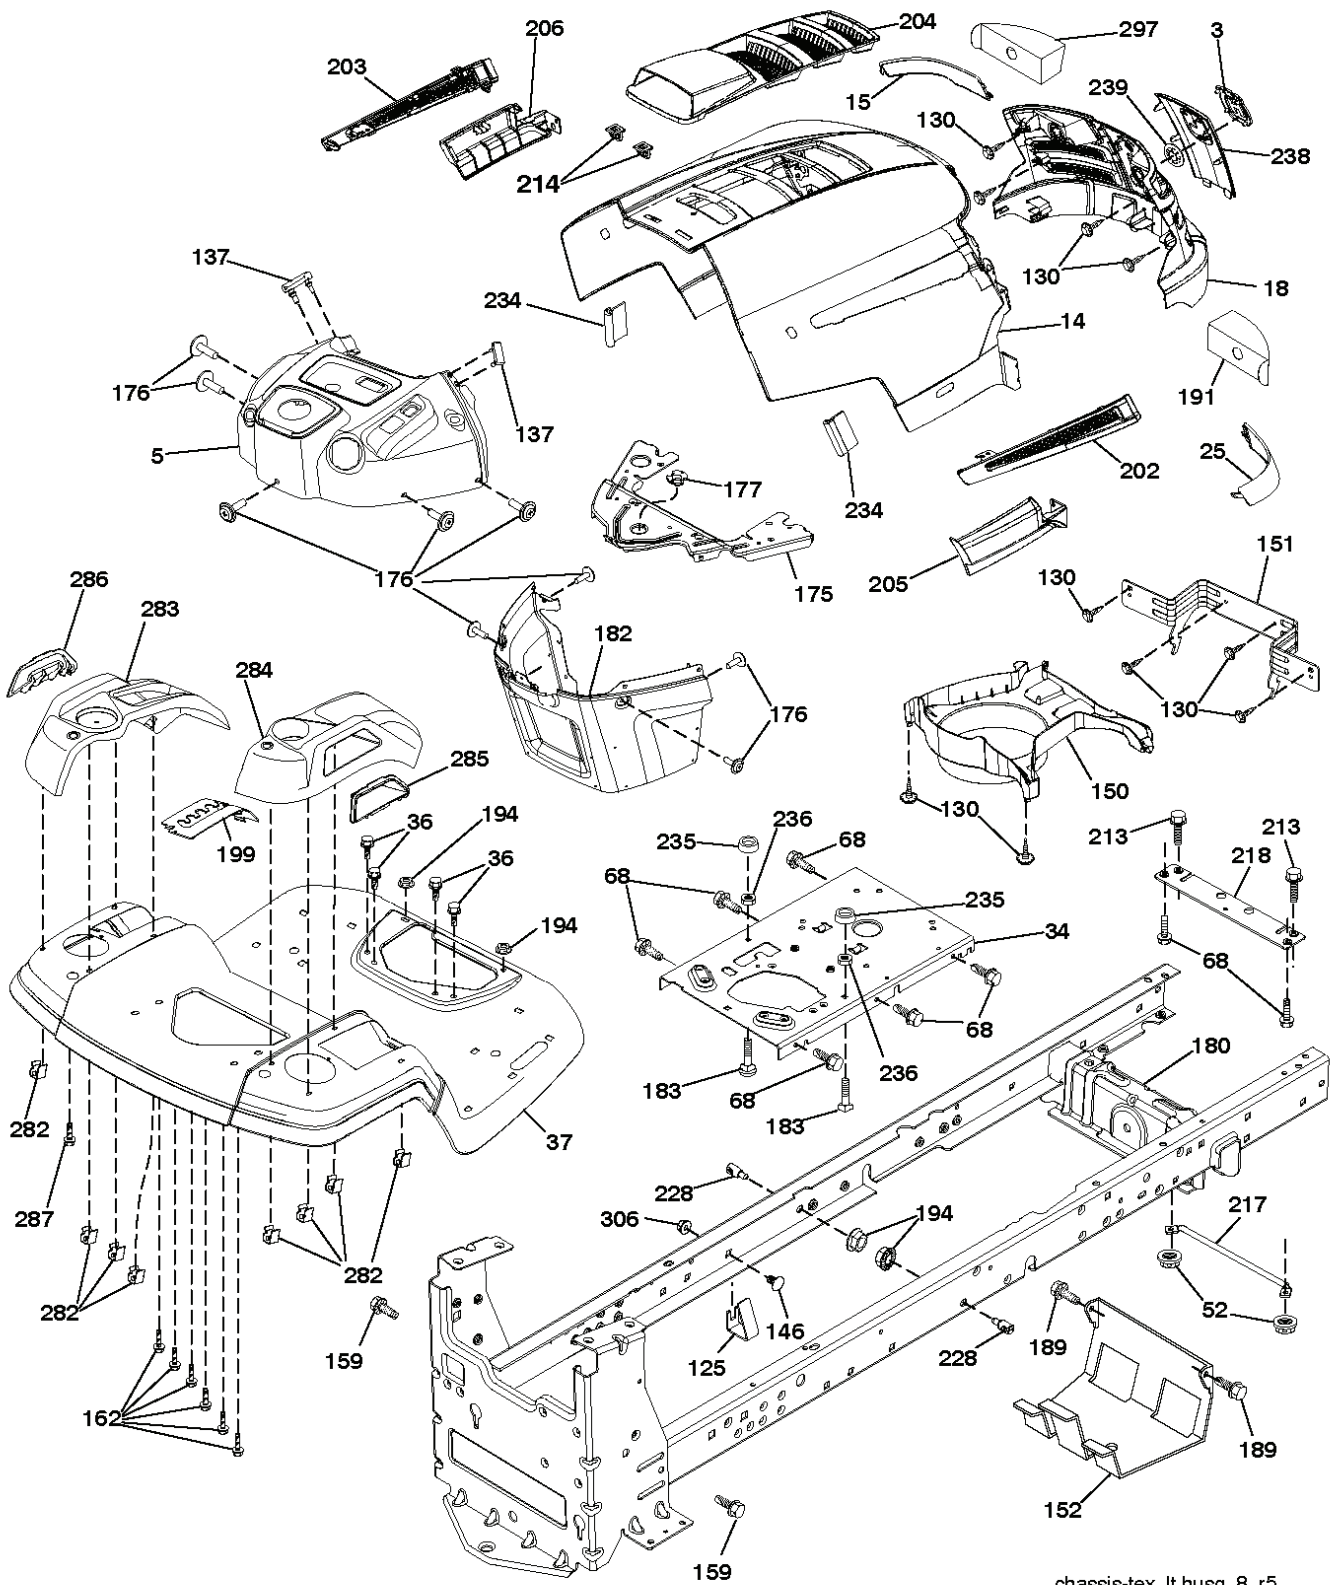

REF.	PART NO.	DESCRIPTION	REMARK	QTY.	KIT
3	532405012	LOGOTYPE		0	
5	532438966	DASH		0	
14	532441267	HOOD		0	
15	532441428	LENS		0	
18	532441368	GRILLE		0	
25	532441427	LENS		0	
34	532196125	PLATE		0	
36	817060512	SCREW		0	
37	532441266	FENDER		0	
52	873680500	NUT		0	
68	817490508	SCREW		0	
125	581684801	CLIP		1	
130	532416358	SCREW		0	
137	532407590	DAMPING PIECE		0	
146	581857901	BOLT		1	
150	532407537	AIR CONDUCTOR		0	
151	532407807	BRACKET		0	
152	532199535	SHIELD		0	
159	817000612	SCREW		0	
162	532142432	SCREW		0	
175	532199472	PLATE		0	
176	532400776	SCREW		0	
177	532195228	BUSHING		0	
180	532195457	CHASSIS		0	
182	532407176	DASH		0	
183	874520520	BOLT		0	
189	817000512	SCREW		0	
191	532416501	INSERT		0	
194	873900500	NUT		0	
199	532413485	PLATE		0	
202	532441342	COVER		0	
203	532441343	COVER		0	
204	532441375	COVER		0	
205	532441344	SKIRT		0	
206	532441345	SKIRT		0	
213	874760512	BOLT		0	
214	532199145	CLIP		0	
217	532409167	ROD		0	
218	532196395	PLATE		0	
228	532195161	STUD		0	
234	532404742	DAMPING PIECE		0	
235	532406129	SPACER		0	
236	873930500	NUT		0	
238	532441374	SPARE PARTS		0	
239	532404883	CLIP		0	
282	532414110	CLIP		0	
283	532439152	CONSOLE		0	
284	532439823	CONSOLE		0	
285	532416315	CONSOLE		0	
286	532416317	CONSOLE		0	
287	817600406	SCREW		0	
297	532406665	INSERT		0	
306	873900600	NUT		1