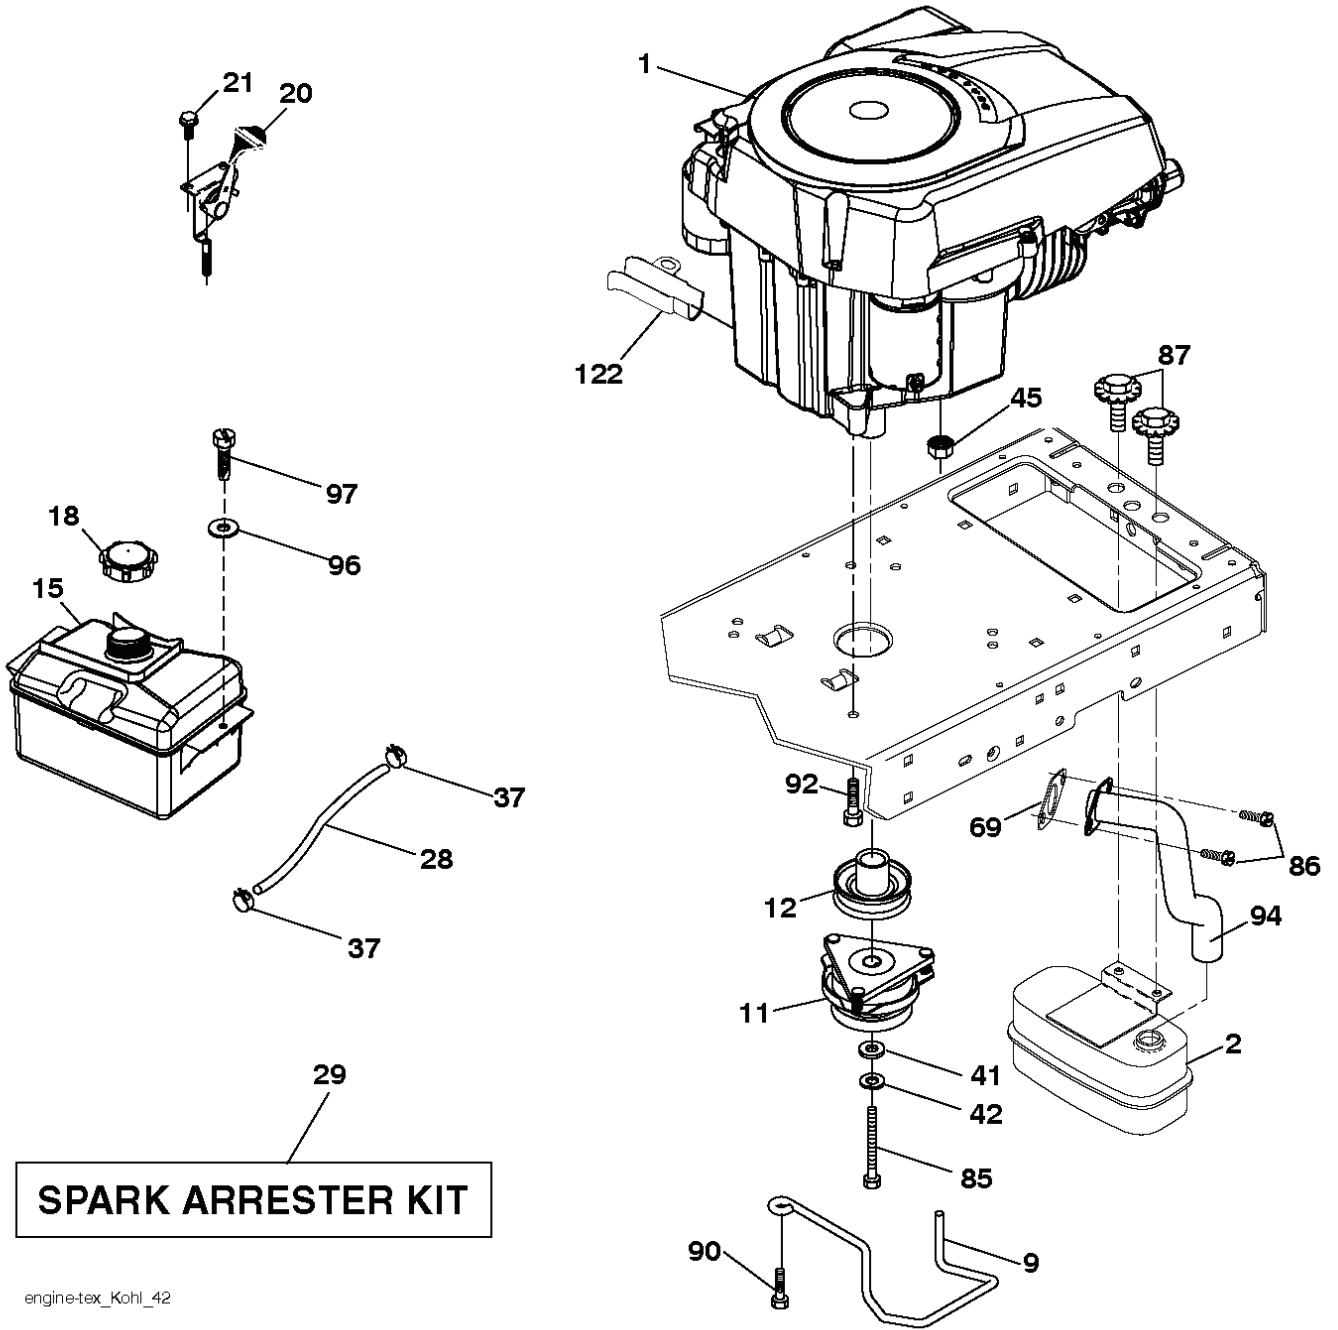

# **SPARE PARTS LIST**

---

REF.	PART NO.	DESCRIPTION	REMARK	QTY.	KIT
1	532400389	LABEL		0	
2	581627301	DECAL		0	
3	532196841	DECAL		0	
4	532447468	DECAL		0	
5	532159736	DECAL		0	
6	532180432	DECAL		0	
7	532182166	DECAL		0	
8	532433512	DECAL		0	
9	532145005	DECAL		0	
10	532140837	DECAL		0	
11	532196357	DECALC:"DANGER DEFLECTEUR"		0	
12	532160396	DECAL		0	
13	532159737	DECAL		0	
14	532401146	DECAL		1	
--	532439681	PLATE		0	
--	532439682	PAD		0	
--	532162598	DECAL		0	
--	532166960	DECAL		0	

REF.	PART NO.	DESCRIPTION	REMARK	QTY.	KIT
1	000000000	W/O DESCRIPTION	Engine Kohler Model No. SV530-3212 (438331)	0	
2	532188655	MUFFLER		0	
9	532194320	BELT GUIDE		0	
11	532180505	CLUTCH		0	
12	532405097	PULLEY		0	
15	532407545	FUEL TANK		0	
18	532430220	FUEL CAP		0	
20	532183897	CONTROL		0	
21	532416358	SCREW		0	
28	532137040	HOSE		0	
29	532137180	SPARK ARRESTER KIT		0	
37	532123487	HOSE CLAMP		0	
41	532126197	WASHER		0	
42	810040700	WASHER		0	
45	873510400	NUT		0	
69	532185909	GASKET		0	
85	532173937	BOLT		0	
86	532192334	SCREW		0	
87	532171877	BOLT		0	
90	817000616	SCREW		0	
92	817120616	SCREW		0	
94	532188654	TUBE EXHAUST		0	
96	819091416	WASHER		0	
97	817670412	SCREW		0	
122	532421922	EXTENSION PIPE		0	