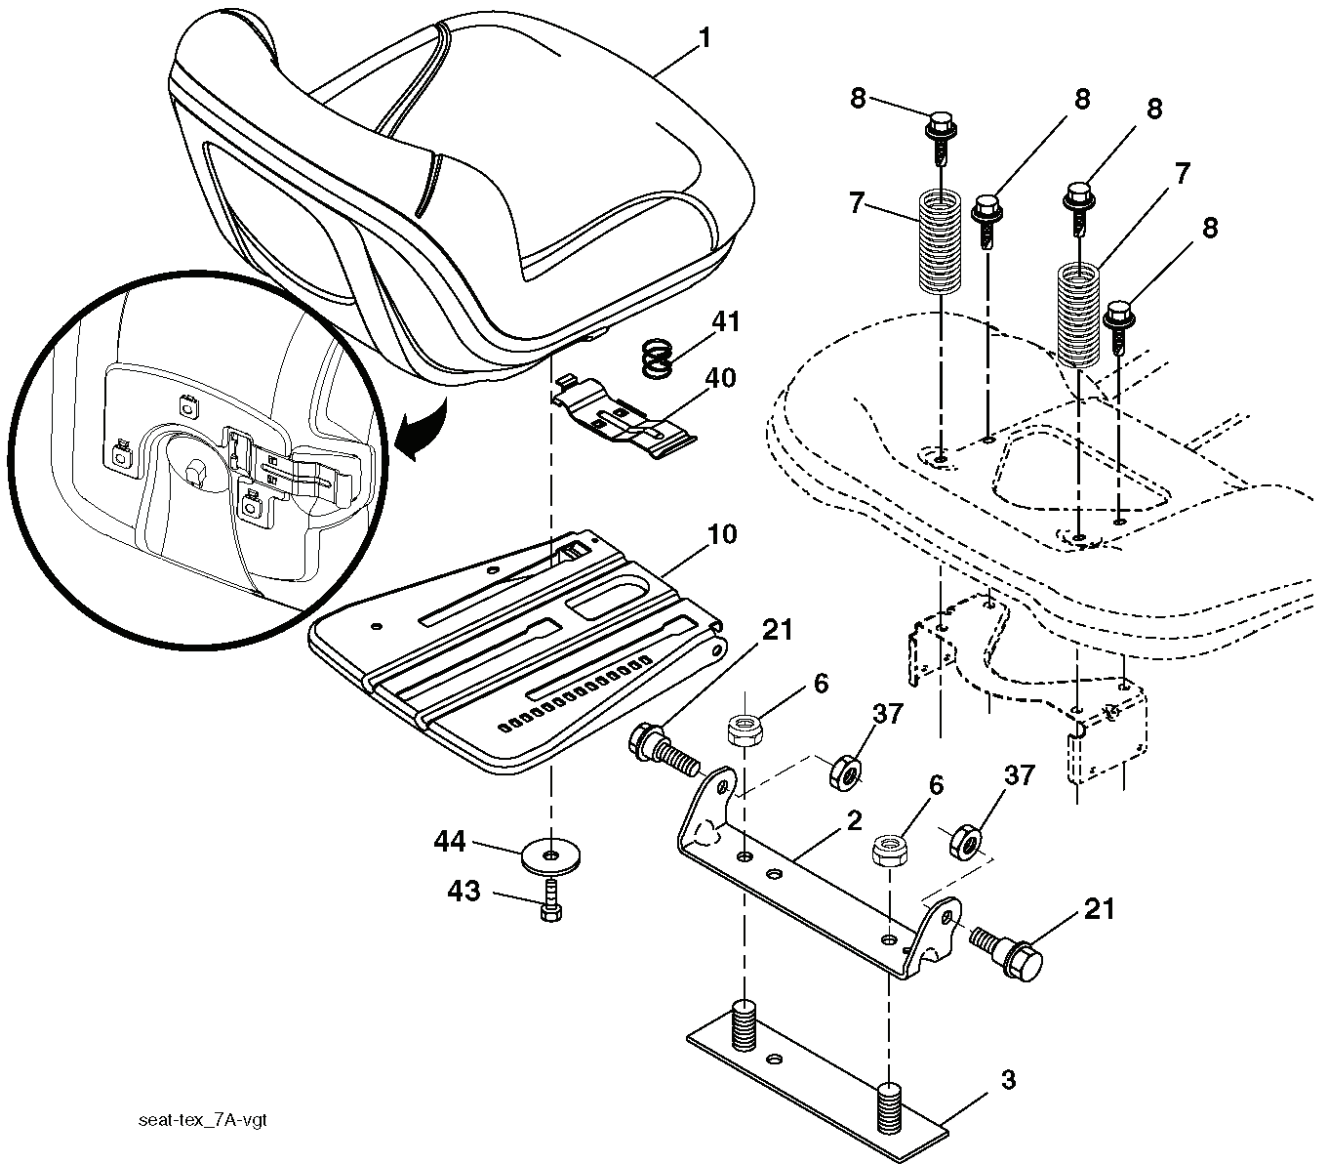

PTO SWITCH (MATING SIDE)

IGNITION SWITCH

POSITION	CIRCUIT "MAKE"
OFF	M+G+A1
RUN/OVERRIDE	B+A1
RUN	B+A1 L+A2
START	B+S+A1

CHASSIS HARNESS CONNECTOR (MATING SIDE)

DASH HARNESS CONNECTOR

WIRING INSULATED CLIPS  
 NOTE: IF WIRING INSULATED CLIPS WERE REMOVED FOR SERVICING OF UNIT, THEY SHOULD BE RE-INSTALLED TO PROPERLY SECURE YOUR WIRING.

● NON-REMOVABLE CONNECTIONS

○ REMOVABLE CONNECTIONS

seat-tex\_7A-vgt

---

REF.	PART NO.	DESCRIPTION	REMARK	QTY.	KIT
1	532439819	SEAT		0	
2	532180166	BRACKET		0	
3	532140675	STRAP		0	
6	873800600	NUT		0	
7	532124181	SPRING		0	
8	532171877	BOLT		0	
10	532196977	PLATE		0	
21	532171852	BOLT		0	
37	873800500	LOCK NUT		0	
40	532197661	HANDLE		0	
41	532198200	SPRING		0	
43	874760612	BOLT		0	
44	819133812	WASHER		0	