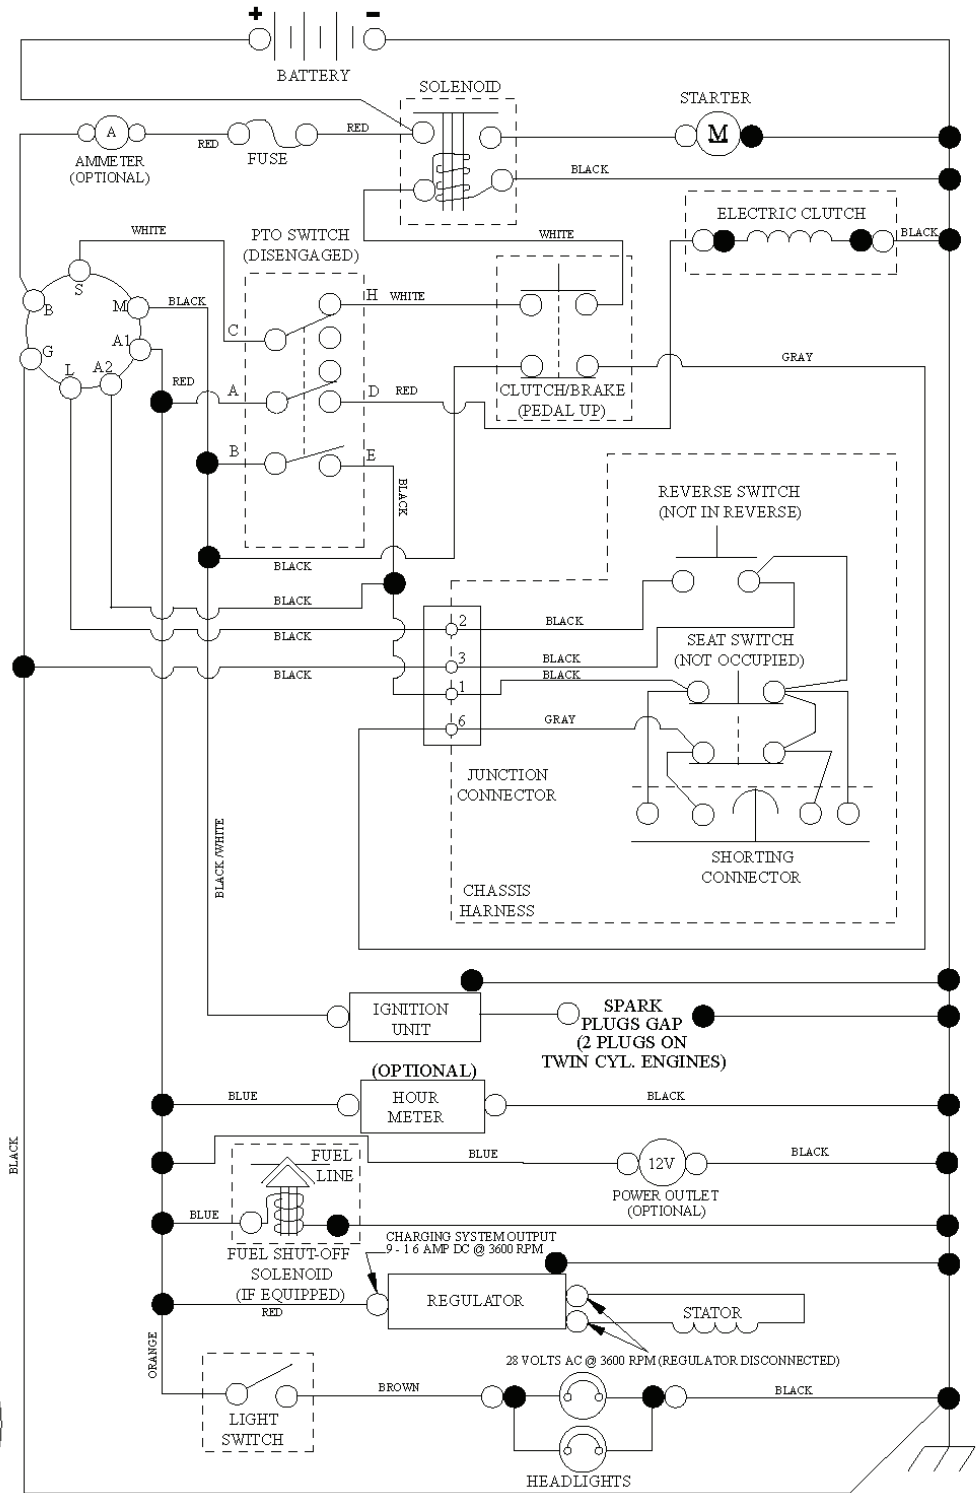

POSITION	CIRCUIT "MAKE"
OFF	M+G+A1
RUN/OVERRIDE	B+A1
RUN	B+A1 L+A2
START	B+S+A1

WIRING INSULATED CLIPS
NOTE: IF WIRING INSULATED CLIPS WERE REMOVED FOR SERVICING OF UNIT, THEY SHOULD BE RE-INSTALLED TO PROPERLY SECURE YOUR WIRING.

● NON-REMOVABLE CONNECTIONS

○ REMOVABLE CONNECTIONS