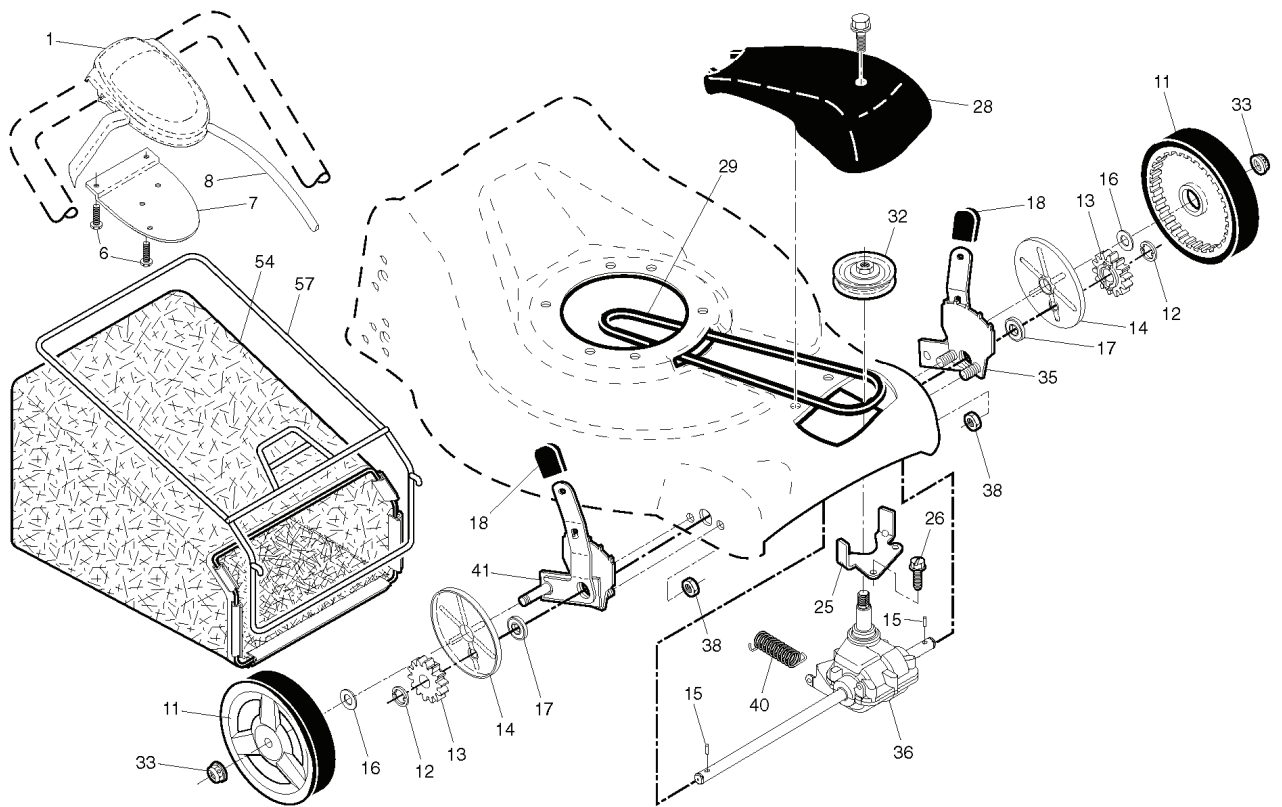

R53 SV, 96141019307, 2012-01

SPARE PARTS LIST

REF.	PART NO.	DESCRIPTION	REMARK	QTY.	KIT
1	532425661	DRIVE CONTROL		1	
6	532181698	SCREW		1	
7	532400723	BRACKET		1	
8	532406259	CABLE ASSY		1	
11	532411081	WHEEL		1	
12	812000058	E-CLIP		1	
13	532403849	PINION		1	
14	532189403	DUST COVER		1	
15	532404845	PAWL DRIVE		1	
16	532067725	WASHER		1	
17	532191039	BEARING		1	
18	532701037	KNOB		1	
25	532431711	BRACKET		1	
26	532163409	SCREW		1	
28	532432664	COVER		1	
29	532194149	BELT		1	
32	532443262	PULLEY		1	
33	532409148	NUT		1	
35	532438485	ADJUSTER	LH	1	
36	532404833	GEARCASE ASSEMBLY, COMPLETE		1	
38	873800400	NUT		1	
40	532406558	SPRING		1	
41	532438486	ADJUSTER	RH	1	
54	532401903	BAG		1	
57	532411950	FRAME		1	