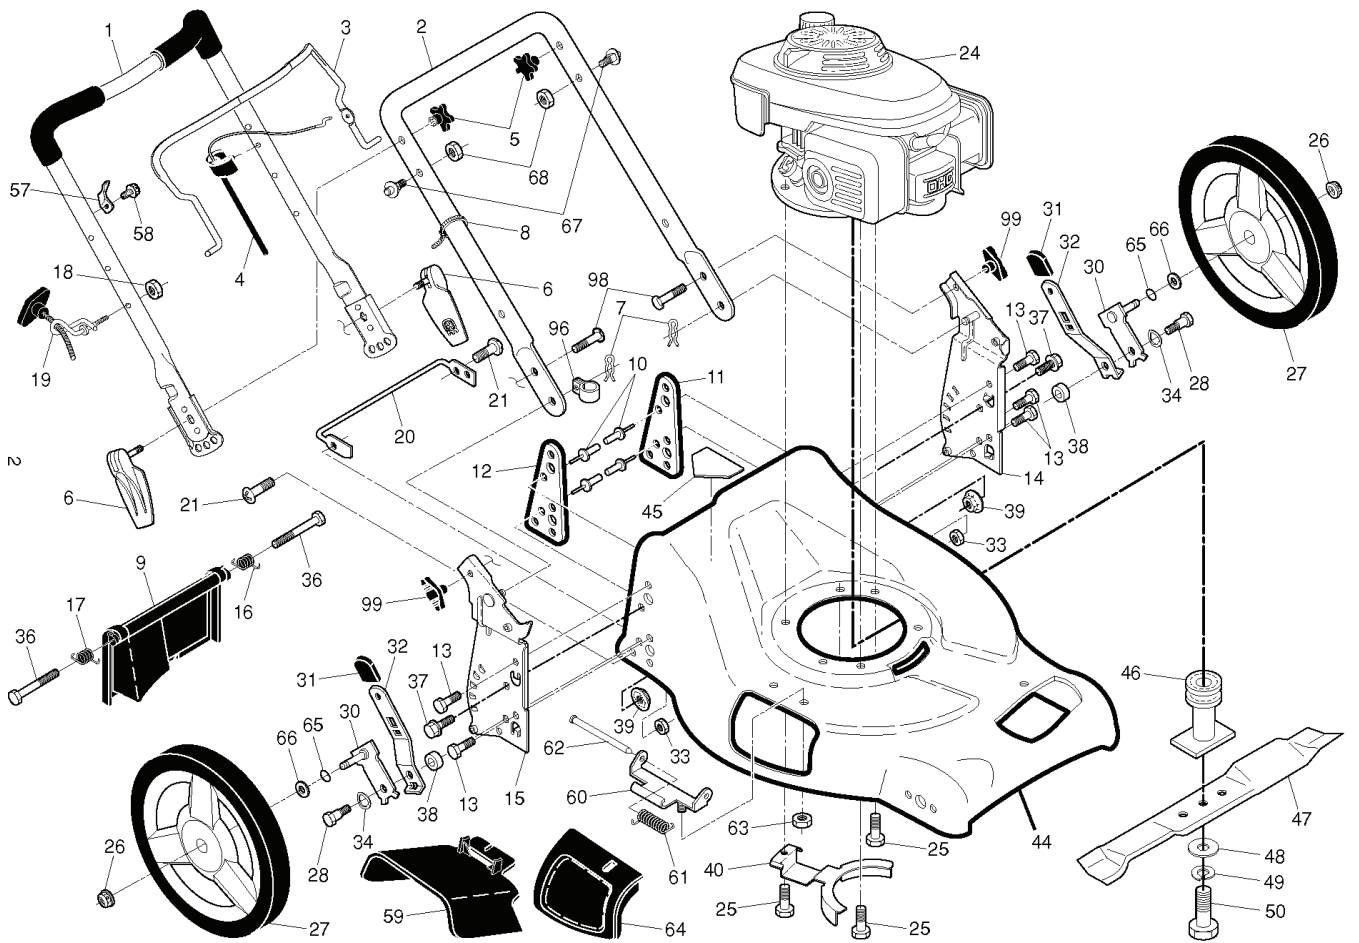

R53 SV, 96141019307, 2012-01

SPARE PARTS LIST

REF.	PART NO.	DESCRIPTION	REMARK	QTY.	KIT
1	532425661	DRIVE CONTROL		1	
6	532181698	SCREW		1	
7	532400723	BRACKET		1	
8	532406259	CABLE ASSY		1	
11	532411081	WHEEL		1	
12	812000058	E-CLIP		1	
13	532403849	PINION		1	
14	532189403	DUST COVER		1	
15	532404845	PAWL DRIVE		1	
16	532067725	WASHER		1	
17	532191039	BEARING		1	
18	532701037	KNOB		1	
25	532431711	BRACKET		1	
26	532163409	SCREW		1	
28	532432664	COVER		1	
29	532194149	BELT		1	
32	532443262	PULLEY		1	
33	532409148	NUT		1	
35	532438485	ADJUSTER	LH	1	
36	532404833	GEARCASE ASSEMBLY, COMPLETE		1	
38	873800400	NUT		1	
40	532406558	SPRING		1	
41	532438486	ADJUSTER	RH	1	
54	532401903	BAG		1	
57	532411950	FRAME		1	