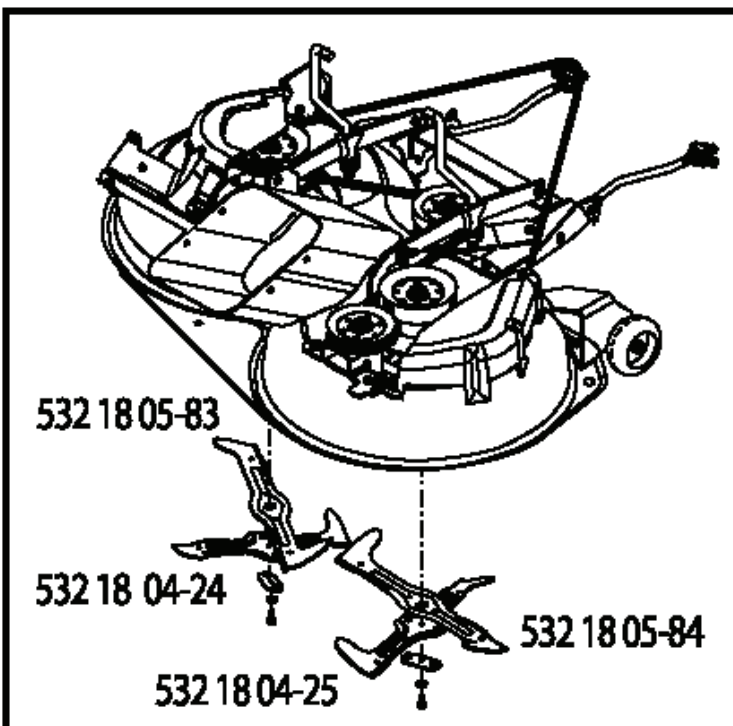

REF.	PART NO.	DESCRIPTION	REMARK	QTY.	KIT
323	532432400	PLATE		1	
324	532432401	PLATE		1	
328	532438971	CONTROL		1	
330	532440639	KNOB		1	
331	532400776	SCREW		1