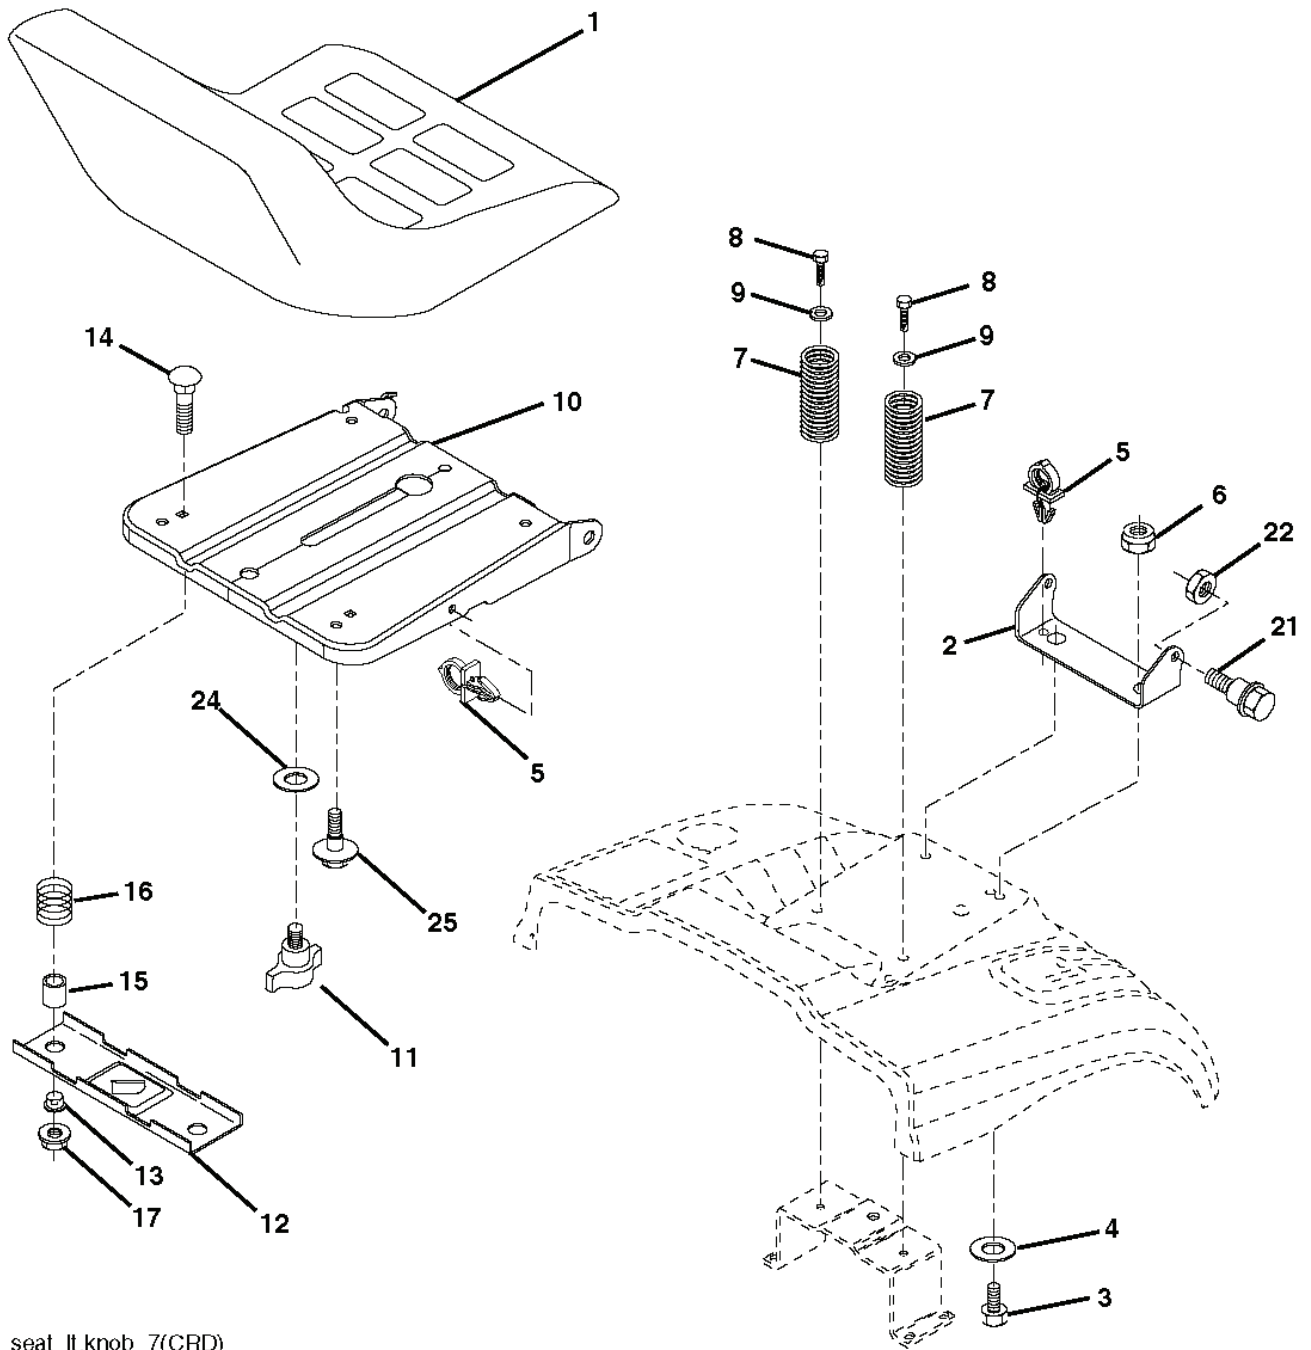

IGNITION SWITCH

POSITION	CIRCUIT	"MAKE"
OFF	M+G+A1	
RUN/OVERRIDE	B+A1	
RUN	B+A1	L+A2
START	B + S + A1	

WIRING INSULATED CLIPS  
 NOTE: IF WIRING INSULATED CLIPS WERE REMOVED FOR SERVICING OF UNIT, THEY SHOULD BE RE-INSTALLED TO PROPERLY SECURE YOUR WIRING.

03048

PTO SWITCH

POSITION	CIRCUIT
OFF	C + G, B + H
ON	C + F, B + E, A + D

NON-REMOVABLE CONNECTIONS

REMOVABLE CONNECTIONS

seat\_lt.knob\_7(CRD)

---

REF.	PART NO.	DESCRIPTION	REMARK	QTY.	KIT
1	532439700	SEAT		1	
2	532140551	BRACKET		1	
3	871110616	SCREW		1	
4	819131610	WASHER		1	
5	532145006	CLIP		1	
6	873800600	NUT		1	
7	532124181	SPRING		1	
8	817000616	SCREW		1	
9	819131614	WASHER		1	
10	532195530	BERCEAU DE SIEGE CONDUCTEUR		1	
11	532166369	WING NUT		1	
12	532174648	BRACKET		1	
13	532121248	BUSHING		1	
14	872050412	BOLT		1	
15	532121249	SPACER		1	
16	532123740	SPRING		1	
17	532123976	LOCKNUT		1	
21	532171852	BOLT		1	
22	873800500	LOCK NUT		1	
24	819171912	WASHER		1	
25	532127018	BOLT		1	