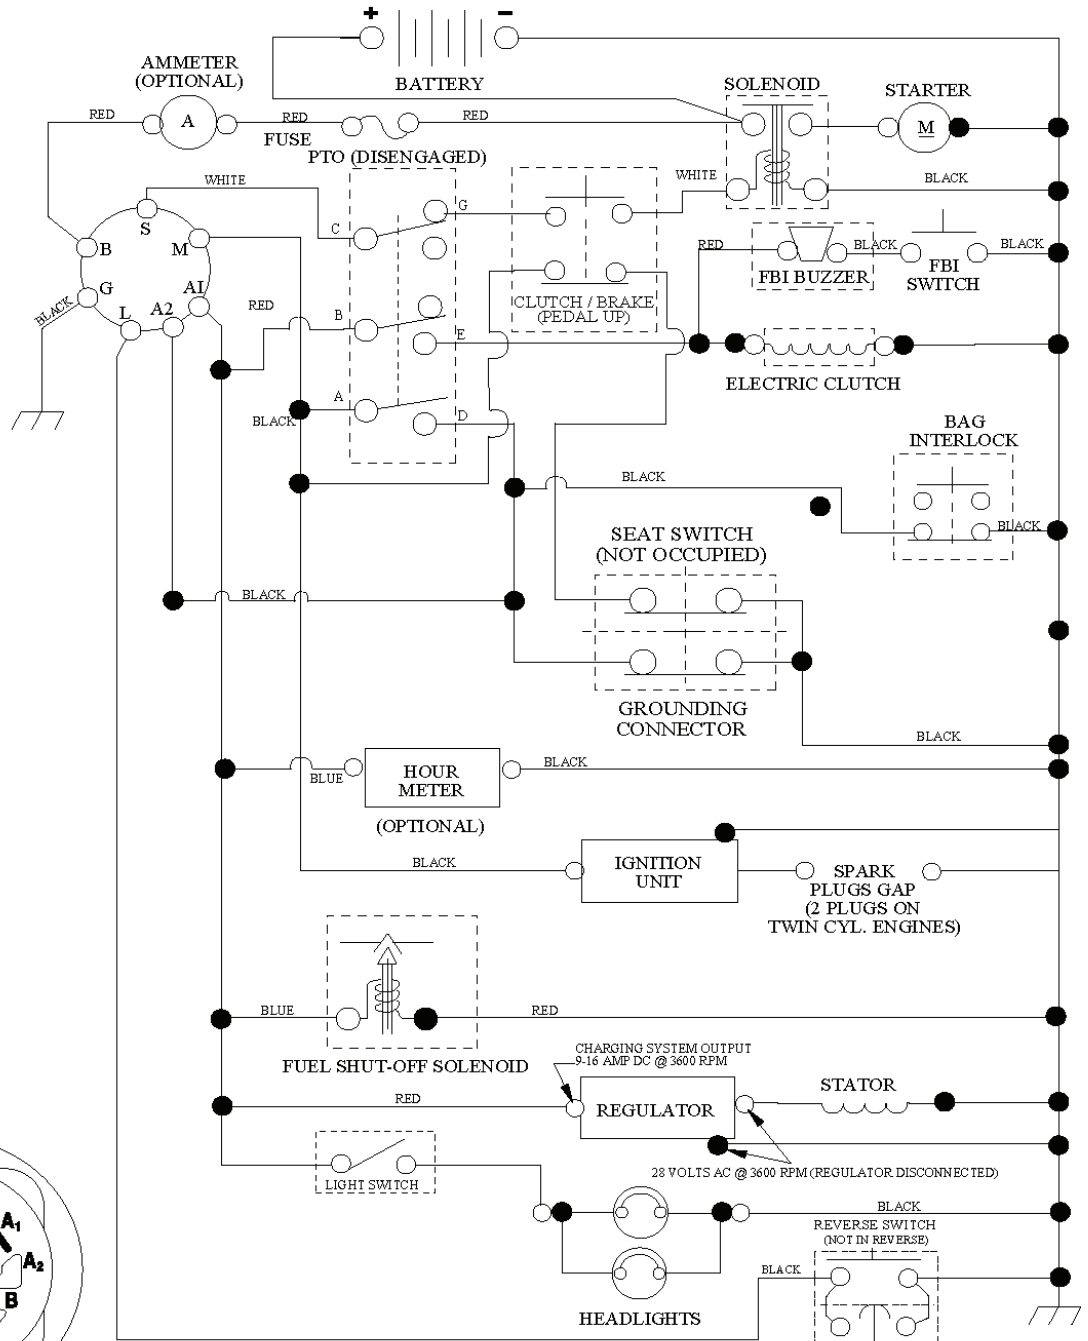

IGNITION SWITCH

POSITION	CIRCUIT	"MAKE"
OFF	M+G+A1	
RUN/OVERRIDE	B+A1	
RUN	B+A1	L+A2
START	B + S + A1	

WIRING INSULATED CLIPS
NOTE: IF WIRING INSULATED CLIPS WERE REMOVED FOR SERVICING OF UNIT, THEY SHOULD BE RE-INSTALLED TO PROPERLY SECURE YOUR WIRING.

03048

PTO SWITCH

POSITION	CIRCUIT
OFF	C + G, B + H
ON	C + F, B + E, A + D

NON-REMOVABLE CONNECTIONS

REMOVABLE CONNECTIONS