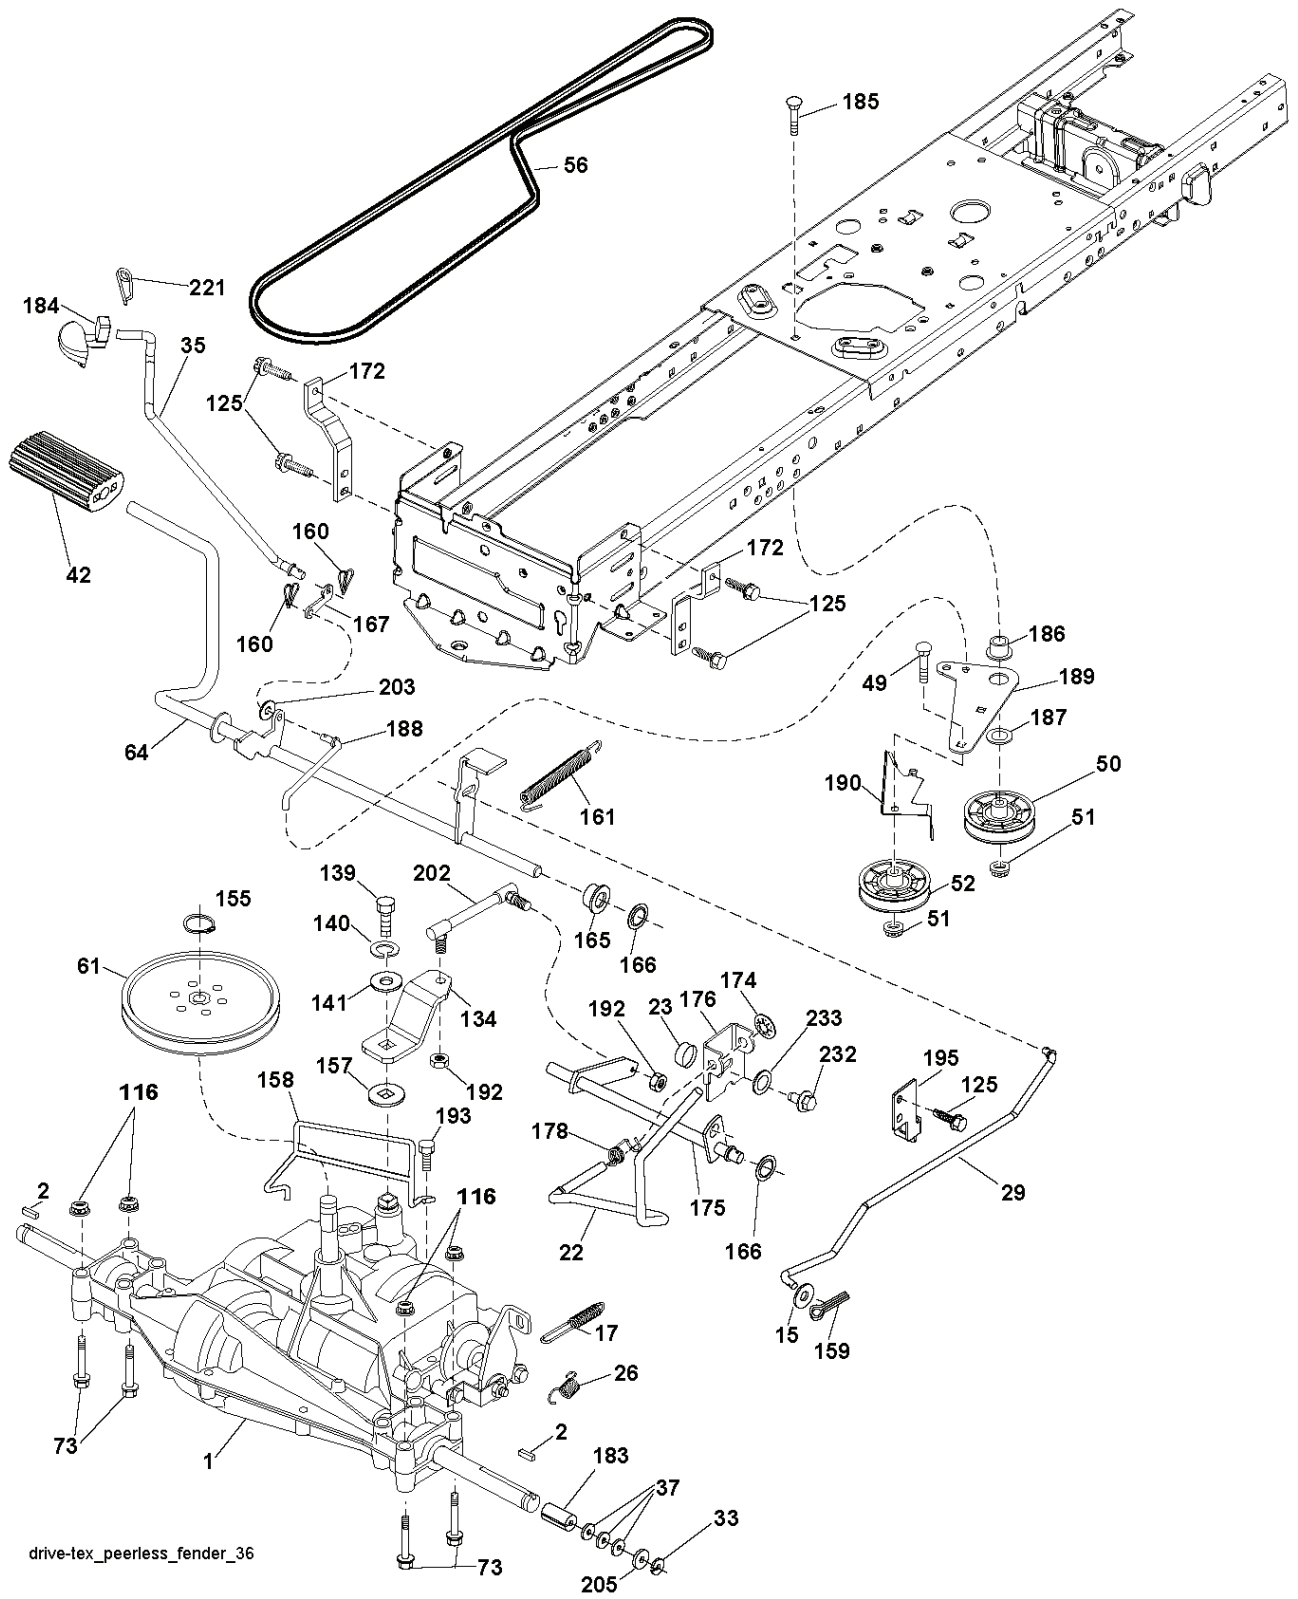

drive-tex_peerless_fender_36

REF.	PART NO.	DESCRIPTION	REMARK	QTY.	KIT
1	000000000	W/O DESCRIPTION	Transaxle, Peerless 206-565 (197941)	1	
2	532123583	KEY		1	
15	819131316	WASHER		1	
17	532197297	SPRING		1	
22	532197660	ROD		1	
23	532121274	KNOB		1	
26	532197455	SPRING		1	
29	532197267	ROD		1	
33	812000001	RETAINER RING		1	
35	532401031	ROD		1	
37	532121749	WASHER		1	
42	532124872	PEDAL RUBBER		1	
49	872110614	BOLT		1	
50	532194327	PULLEY		1	
51	873900600	NUT		1	
52	532194326	PULLEY		1	
56	532194346	BELT		1	
61	532123666	PULLEY		1	
64	532196200	SHAFT		1	
73	874490540	BOLT		1	
116	873900500	NUT		1	
125	817000512	SCREW		1	
134	532197857	ROD		1	
139	874550412	BOLT		1	
140	810040400	WASHER		1	
141	819091210	WASHER		1	
155	812000028	CLIP		1	
157	532105701	WASHER		1	
158	532194352	BELT GUIDE		1	
159	876020412	SPLIT PIN		1	
160	532169484	PIN		1	
161	532105709	SPRING		1	
165	532196212	BUSHING		1	
166	532429164	NUT		1	
167	532405257	LATCH		1	
172	532197657	STRAP		1	
174	532197289	NUT		1	
175	532197858	SHAFT		1	
176	532196214	ARM		1	
178	532197456	SPRING		1	
183	532137057	SPACER		1	
184	532441407	BRAKE		1	
185	872110622	BOLT		1	
186	532194321	SPACER		1	
187	819133210	WASHER		1	
188	532194323	LINK		1	
189	532194317	PLATE		1	
190	532194318	BELT GUIDE		1	
192	532150360	NUT		1	
193	817060512	SCREW		1	
195	532197332	BRACKET		1	
202	532197859	LINK		1	
203	819111116	WASHER		1	
205	532121748	WASHER		1	
221	532403187	SPRING		1	
232	874780716	BOLT		1	
233	532405296	WASHER		1	
	PART NO.		REMARK		KIT