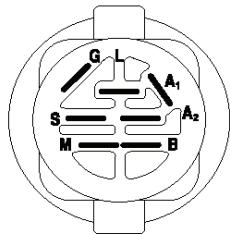

IGNITION SWITCH

POSITION	CIRCUIT	"MAKE"
OFF	M+G+A1	
RUN/OVERRIDE	B+A1	
RUN	B+A1	L+A2
START	B + S + A1	

03107

WIRING INSULATED CLIPS
NOTE: IF WIRING INSULATED CLIPS WERE REMOVED FOR SERVICING OF UNIT, THEY SHOULD BE RE-INSTALLED TO PROPERLY SECURE YOUR WIRING.

● NON-REMOVABLE CONNECTIONS

○ REMOVABLE CONNECTIONS