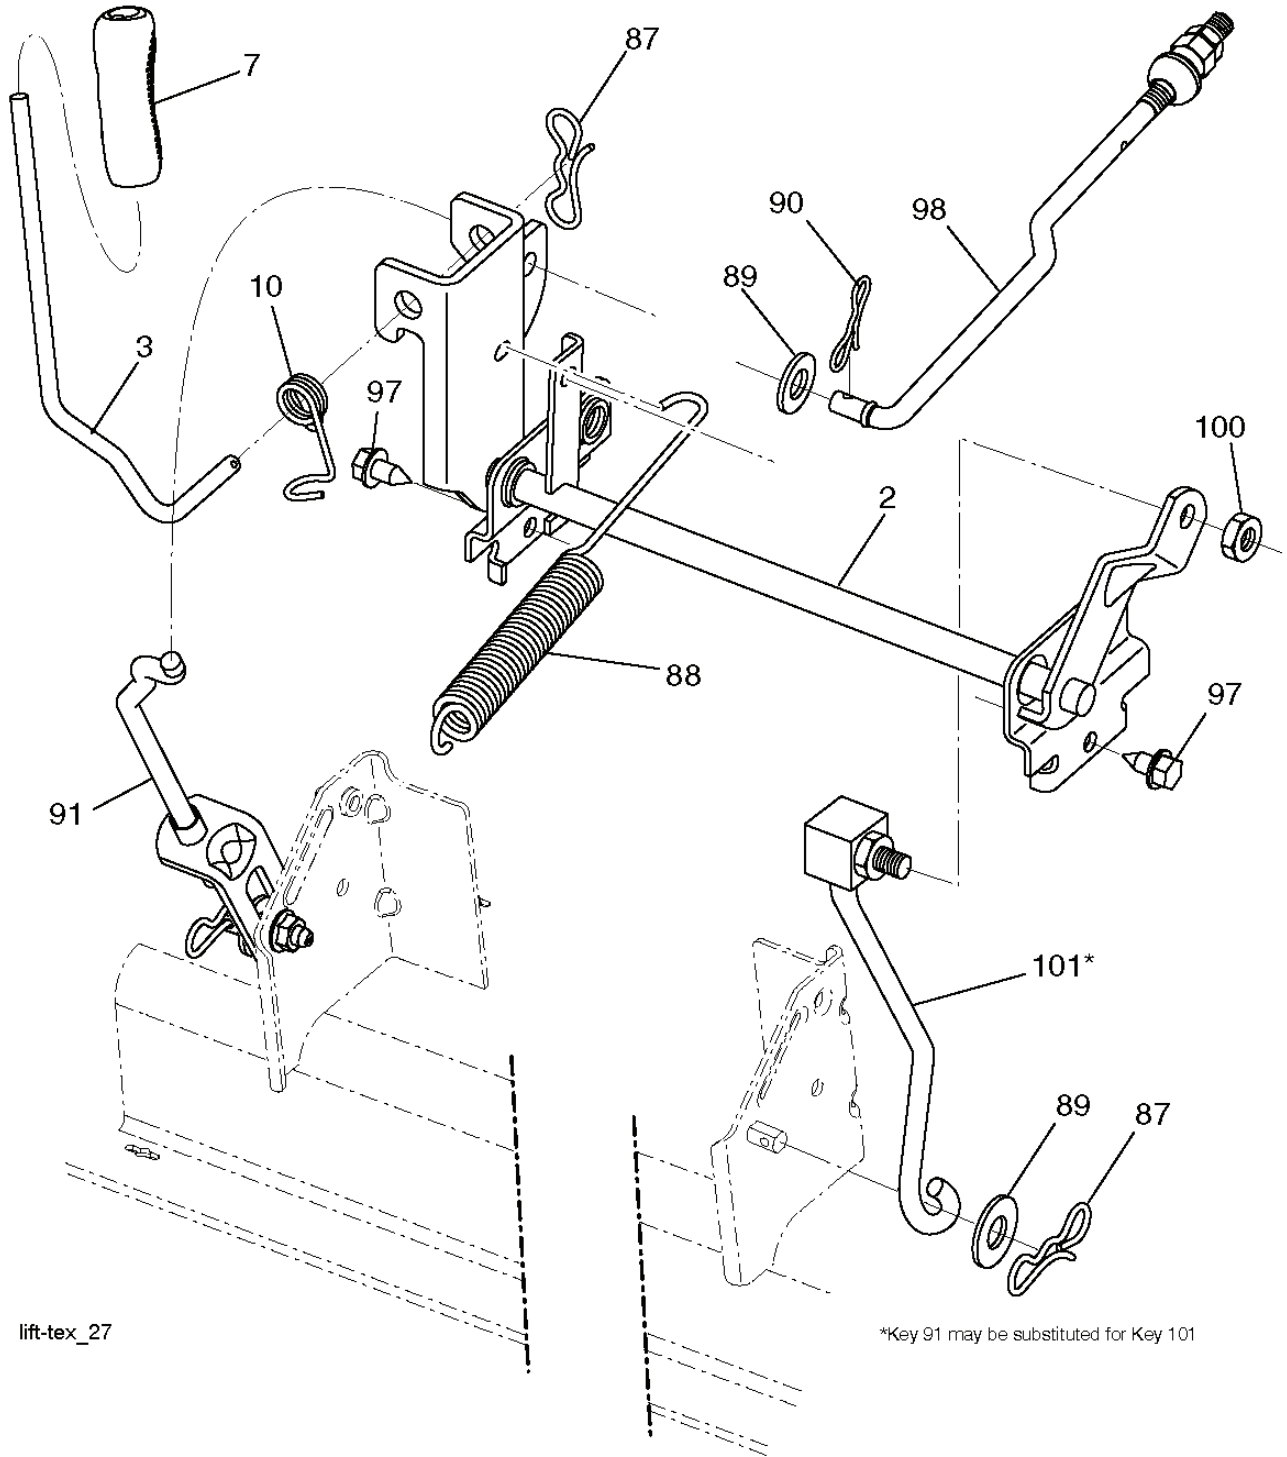

lift-tex_27

*Key 91 may be substituted for Key 101

REF.	PART NO.	DESCRIPTION	REMARK	QTY.	KIT
2	532422027	SHAFT		1	
3	532195231	LEVER		1	
7	532411555	GRIP		1	
10	532196314	SPRING		1	
87	532194209	SPRING		1	
88	532410710	SPRING		1	
89	819191912	WASHER		1	
90	532194208	PIN		1	
91	532195181	LINK		1	
97	817000612	SCREW		1	
98	532195270	LINK		1	
100	873930600	NUT		1	
101	532407003	LINK		1