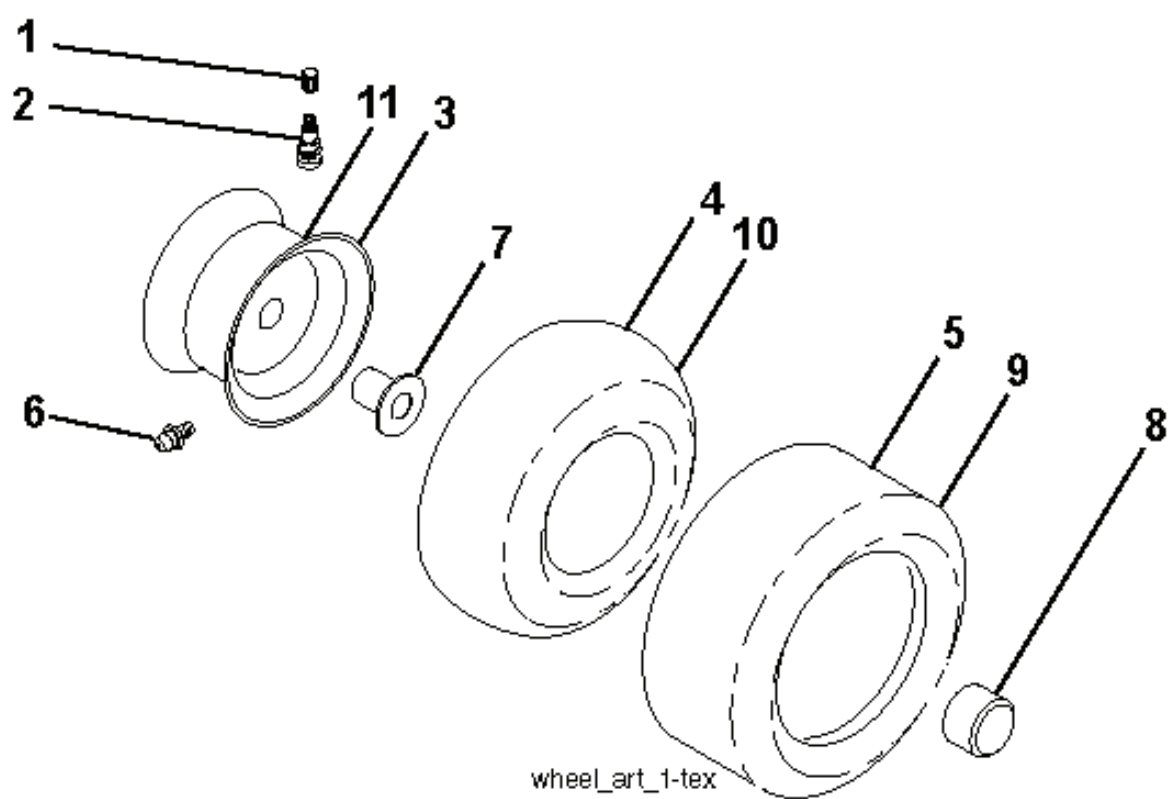

IGNITION SWITCH

POSITION	CIRCUIT	"MAKE"
OFF	M+G+A1	
RUN/OVERRIDE	B+A1	
RUN	B+A1	L+A2
START	B + S + A1	

03107

CHASSIS HARNESS CONNECTOR (MATING SIDE)

DASH HARNESS CONNECTOR (MATING SIDE)

WIRING INSULATED CLIPS
 NOTE: IF WIRING INSULATED CLIPS WERE REMOVED FOR SERVICING OF UNIT, THEY SHOULD BE RE-INSTALLED TO PROPERLY SECURE YOUR WIRING.

● NON-REMOVABLE CONNECTIONS

○ REMOVABLE CONNECTIONS

REF.	PART NO.	DESCRIPTION	REMARK	QTY.	KIT
1	532439740	STEERING WHEEL		1	
2	532418168	AXLE		1	
4	532403087	SPINDLE		1	
5	532403088	SPINDLE		1	
6	532124931	WASHER		1	
7	532121748	WASHER		1	
8	812000029	RETAINER RING		1	
9	532121232	HUB CAP		1	
13	532121749	WASHER		1	
14	810040600	WASHER		1	
15	873540600	NUT		1	
16	532429373	SHAFT		1	
19	532194729	PLATE		1	
20	532441425	COVER		1	
21	532186737	ADAPTER		1	
22	532420537	SUPPORT		1	
26	532439743	HUB CAP		1	
28	817000612	SCREW		1	
33	810040500	WASHER		1	
35	532194732	PLATE		1	
45	819113812	WASHER		1	
53	532188967	WASHER		1	
57	532407465	BRACKET		1	
58	532194747	BOLT		1	
59	532194748	WASHER		1	
60	873971000	NUT		1	
61	532194740	LINK		1	
62	532194741	LINK		1	
63	817000512	SCREW		1	
64	532199849	SPRING RETAINER		1	
66	871020748	BOLT		1	
67	532194737	BUSHING		1	
68	873900700	NUT		1	
69	532199162	WASHER		1	
70	532196197	BRACKET		1	
71	532190752	SHAFT		1	
72	532428982	BOLT		1	
74	532124937	BEARING COL. STRG.		1	

REF.	PART NO.	DESCRIPTION	REMARK	QTY.	KIT
1	532059192	CAP VALVE		1	
2	532065139	NIPPLE		1	
3	532138336	RIM	Front 6"	1	
4	532059904	HOSE	(Service Item Only)	1	
5	532106222	TIRE	Front 15" x 6.0"-6"	1	
6	532124957	FITTING	(Front Wheel Only)	1	
7	532124959	BEARING	(Front Wheel Only)	1	
8	532175039	HUB CAP		1	
9	532420531	TIRE	Rear 18 x 9.5-8	1	
10	532124926	HOSE	(Service Item Only)	1	
11	532138337	RIM SPROCKET	Rear 8"	1	
--	532144334	SEALING FOAM		1	