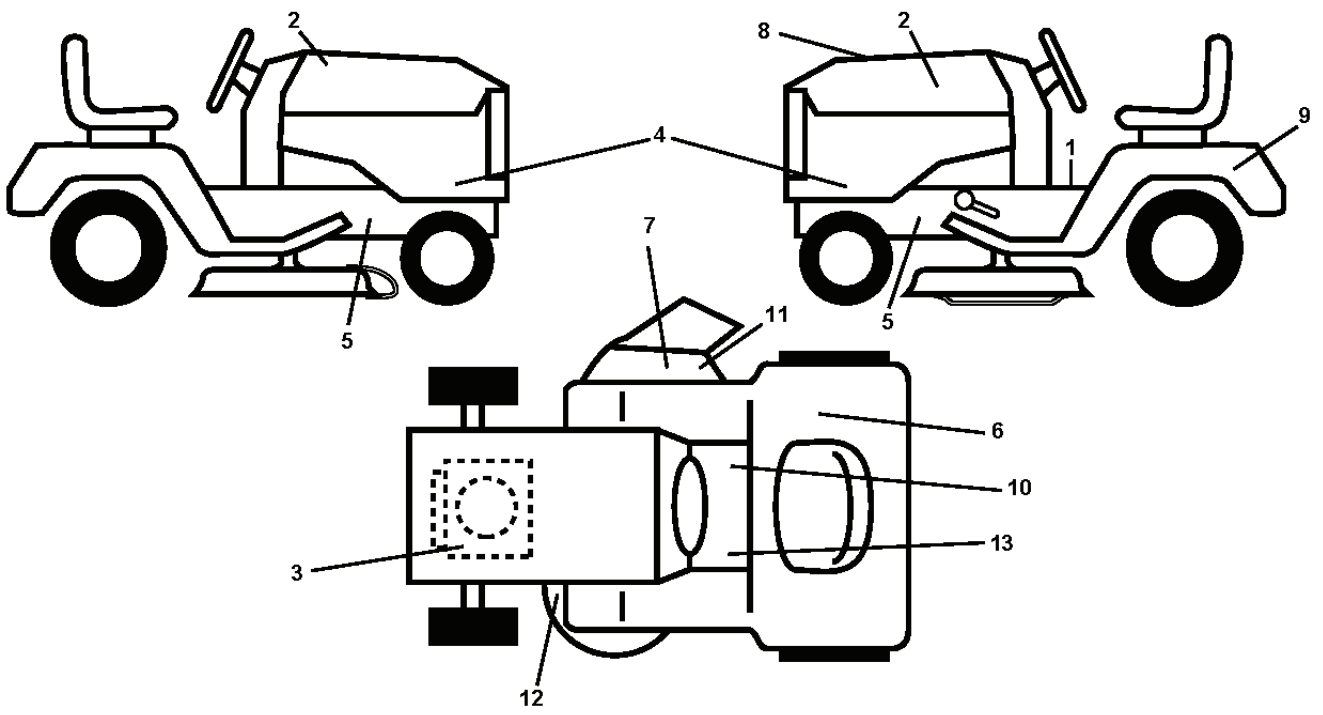

LT151, 96041020600, 2010-09

SPARE PARTS LIST

REF.	PART NO.	DESCRIPTION	REMARK	QTY.	KIT
1	532400389	LABEL		1	
2	581627301	DECAL		1	
3	532196841	DECAL		1	
4	532408596	LABEL		1	
5	532159736	DECAL		1	
6	532180432	DECAL		1	
7	532182166	DECAL		1	
8	532432042	DECAL		1	
9	532145005	DECAL		1	
10	532140837	DECAL		1	
11	532196357	DECALC."DANGER DEFLECTEUR"		1	
12	532194302	DECALC.SCHEMA MONTAGE		1	
13	532159737	DECAL		1	
--	532439681	PLATE		1	
--	532439966	PAD		1	
--	532162598	DECAL		1	

SPARK ARRESTER KIT

engine-tex_kohl_23_r1

Sturm GmbH & Co. KG

REF.	PART NO.	DESCRIPTION	REMARK	QTY.	KIT
1	000000000	W/O DESCRIPTION	Engine Kohler Model No. SV470-3212 (438330)	1	
2	532188655	MUFFLER		1	
9	532194319	BELT GUIDE		1	
12	532401985	PULLEY		1	
15	532407545	FUEL TANK		1	
18	532430220	FUEL CAP		1	
20	532183897	CONTROL		1	
21	532416358	SCREW		1	
28	532137040	HOSE		1	
29	532137180	SPARK ARRESTER KIT		1	
37	532123487	HOSE CLAMP		1	
42	810040700	WASHER		1	
45	873510400	NUT		1	
69	532185909	GASKET		1	
79	532192334	SCREW		1	
83	532171877	BOLT		1	
85	532173937	BOLT		1	
90	817000616	SCREW		1	
92	817120616	SCREW		1	
94	532188654	TUBE EXHAUST		1	
96	819091416	WASHER		1	
97	817670412	SCREW		1	
105	532440681	SHIELD		1	
106	532440680	SHIELD		1	
108	532421794	ENGINE COVER		1	
122	532421922	EXTENSION PIPE		1	