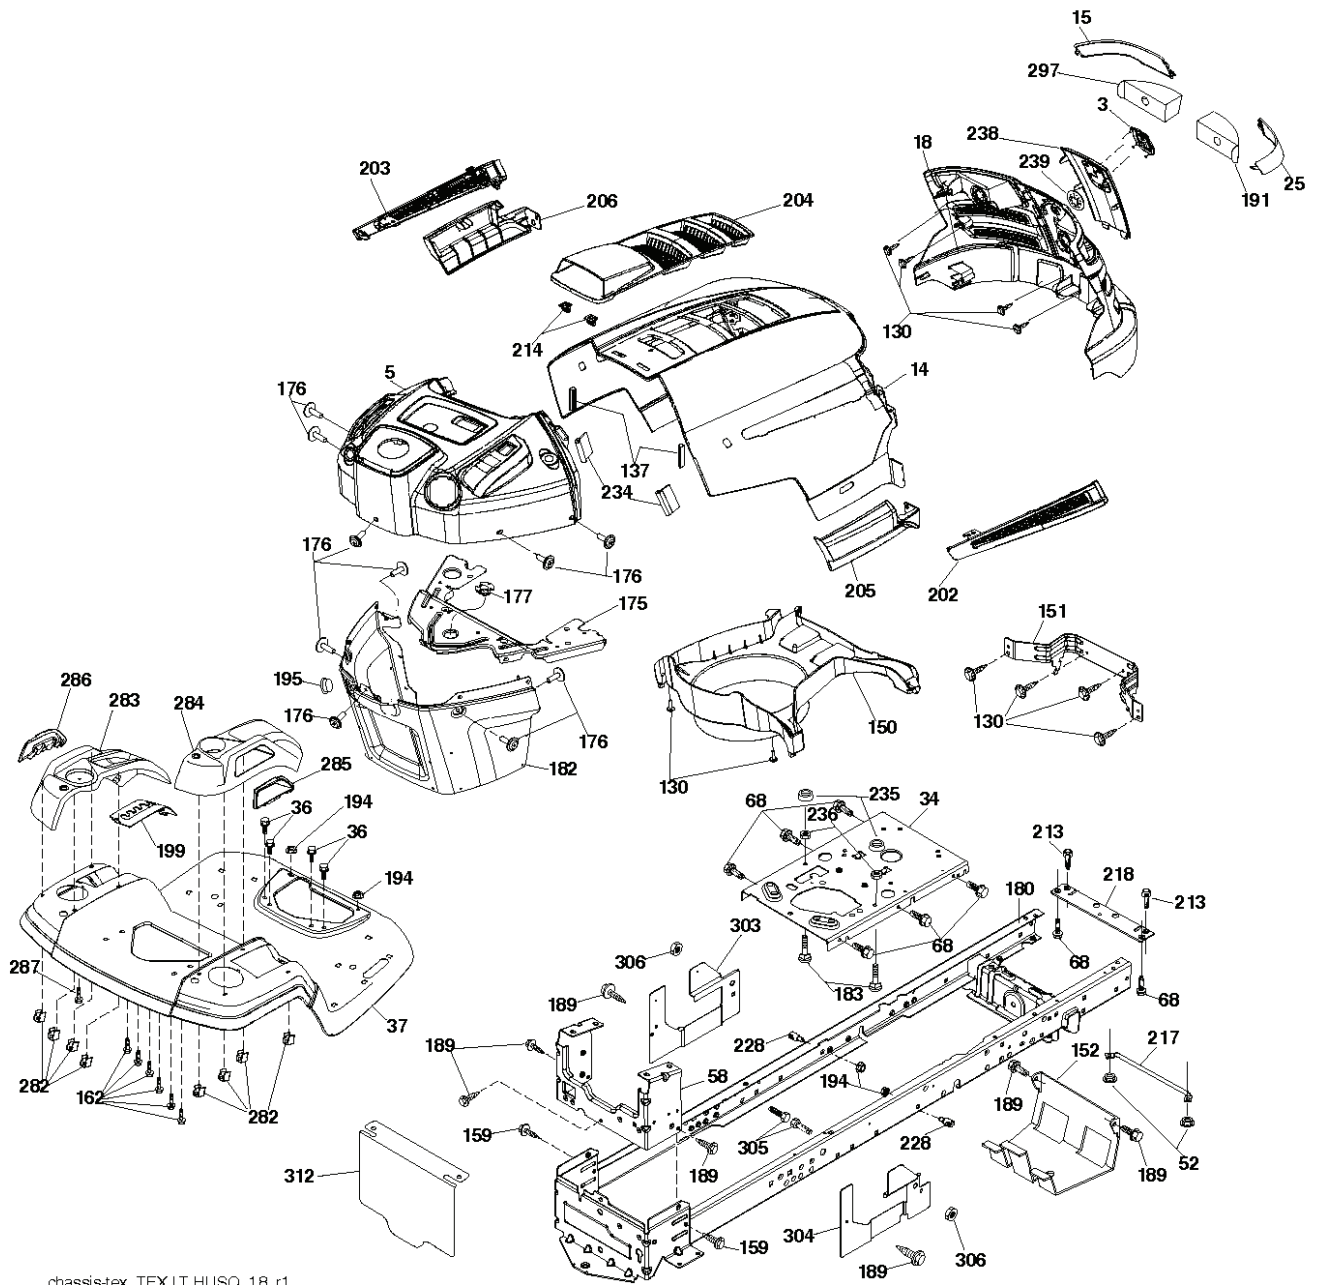

chassis-tex_TEX LT HUSQ_18_r1

REF.	PART NO.	DESCRIPTION	REMARK	QTY.	KIT
3	532405012	LOGOTYPE		1	
5	532438964	DASH		1	
14	532441267	HOOD		1	
15	532441428	LENS		1	
18	532441368	GRILLE		1	
25	532441427	LENS		1	
34	532196125	PLATE		1	
36	817060512	SCREW		1	
37	532441266	FENDER		1	
52	873680500	NUT		1	
58	532412280	PLATE		1	
68	817490508	SCREW		1	
130	532416358	SCREW		1	
137	532407590	DAMPING PIECE		1	
150	532407537	AIR CONDUCTOR		1	
151	532407807	BRACKET		1	
152	532199535	SHIELD		1	
159	817000612	SCREW		1	
162	532142432	SCREW		1	
175	532199472	PLATE		1	
176	532400776	SCREW		1	
177	532195228	BUSHING		1	
180	532415063	FRAME		1	
182	532407176	DASH		1	
183	874520520	BOLT		1	
189	817000512	SCREW		1	
191	532416501	INSERT		1	
194	873900500	NUT		1	
195	532439976	PLUG		1	
199	532413485	PLATE		1	
202	532441342	COVER		1	
203	532441343	COVER		1	
204	532441375	COVER		1	
205	532441344	SKIRT		1	
206	532441345	SKIRT		1	
213	874760512	BOLT		1	
214	532199145	CLIP		1	
217	532409167	ROD		1	
218	532196395	PLATE		1	
228	532195161	STUD		1	
234	532404742	DAMPING PIECE		1	
235	532406129	SPACER		1	
236	873930500	NUT		1	
238	532441374	SPARE PARTS		1	
239	532404883	CLIP		1	
282	532414110	CLIP		1	
283	532442039	DECK		1	
284	532443330	CONSOLE		1	
285	532416315	CONSOLE		1	
286	532416317	CONSOLE		1	
287	817600406	SCREW		1	
297	532406665	INSERT		1	
303	532420959	SHIELD		1	
304	532421509	SHIELD		1	
305	872110606	BOLT		1	
306	873900600	NUT		1	
312	532425926	SHIELD		1