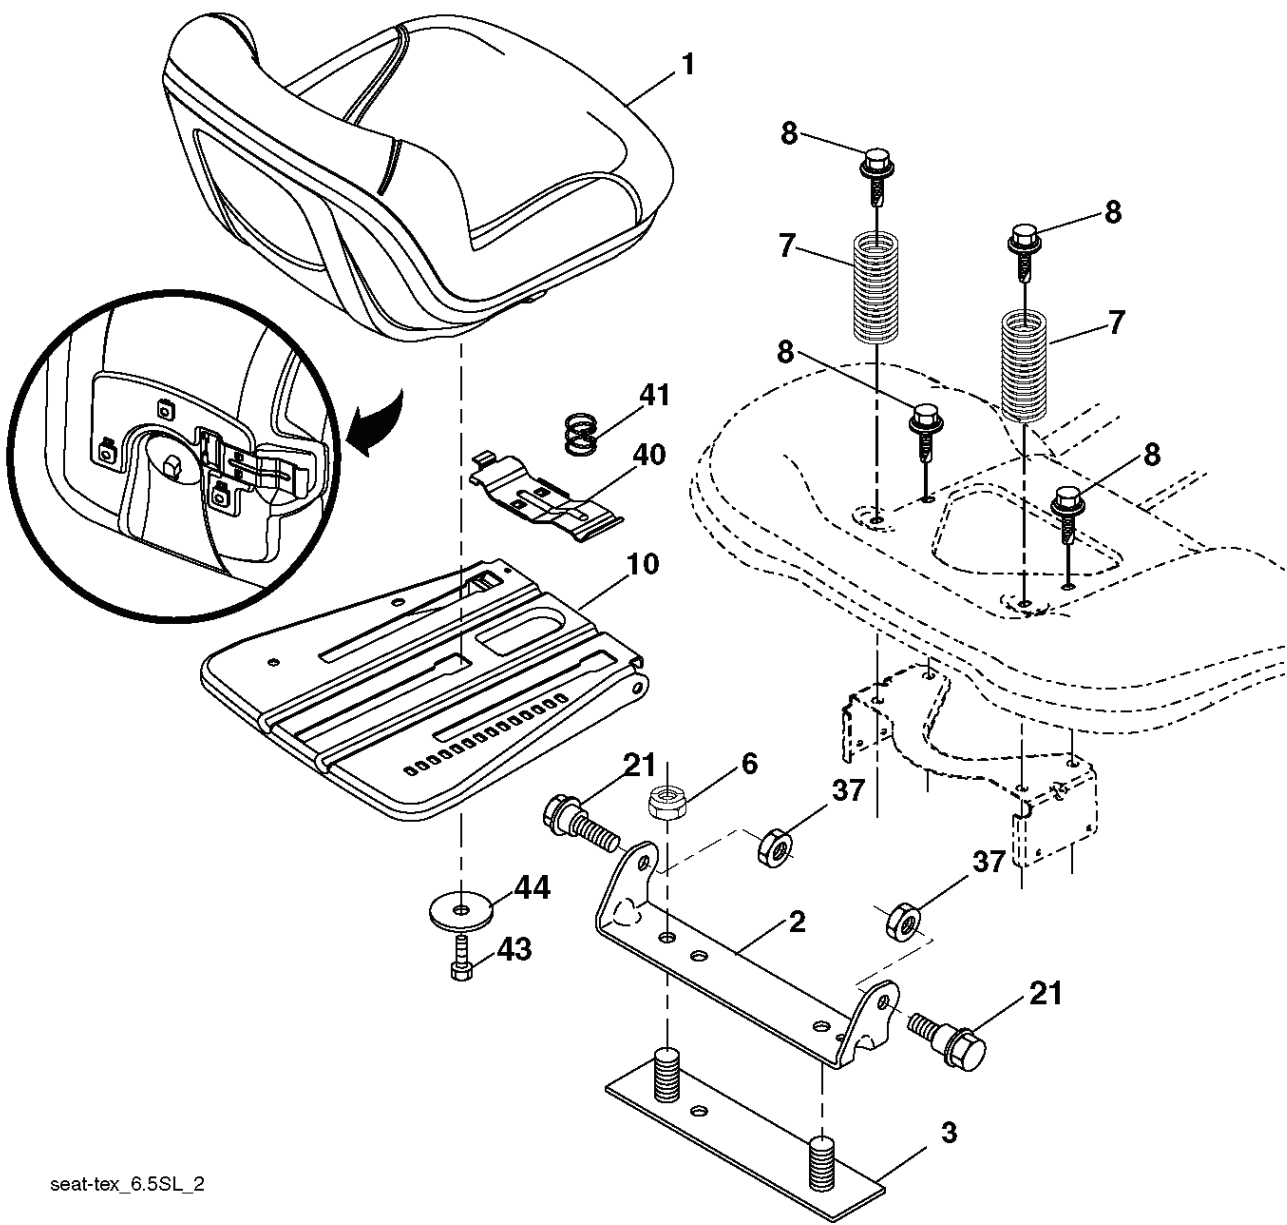

seat-tex_6.5SL_2

REF.	PART NO.	DESCRIPTION	REMARK	QTY.	KIT
1	532439819	SEAT		1	
2	532180166	BRACKET		1	
3	532140675	STRAP		1	
6	873800600	NUT		1	
7	532124181	SPRING		1	
8	532171877	BOLT		1	
10	532196977	PLATE		1	
21	532171852	BOLT		1	
37	873800500	LOCK NUT		1	
40	532197661	HANDLE		1	
41	532198200	SPRING		1	
43	874760612	BOLT		1	
44	819133812	WASHER		1