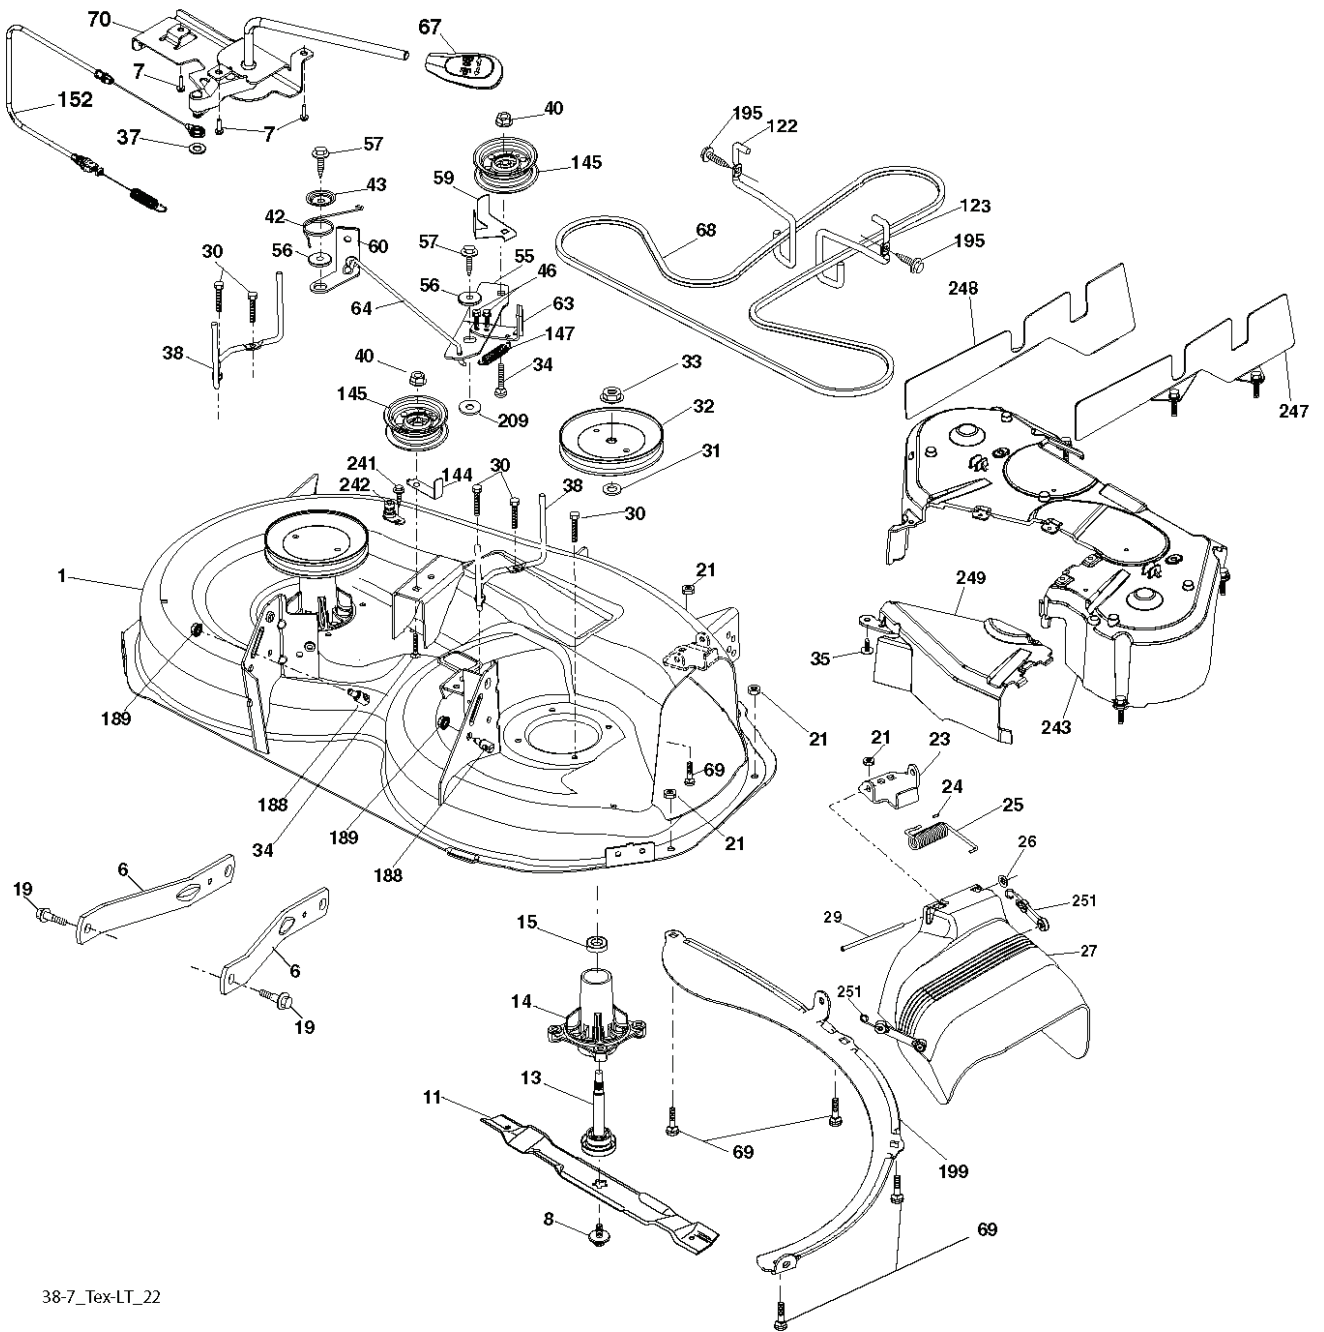

REF.	PART NO.	DESCRIPTION	REMARK	QTY.	KIT
1	532444163	HOUSING		1	
6	532195186	ARM		1	
7	532416358	SCREW		1	
8	532193003	SCREW		1	
11	532193957	RIDE ON BLADE		1	
13	532192872	SHAFT ASSY		1	
14	532187281	BEARING HOUSING		1	
15	532110485	BEARING		1	
19	532196539	BOLT		1	
21	873680500	NUT		1	
23	532192557	HINGE		1	
24	532105304	HUB CAP		1	
25	532197026	TORSION SPRING		1	
26	532110452	NUT		1	
27	532401618	DEFLECTOR		1	
29	532131491	SHAFT		1	
30	532173984	SCREW		1	
31	532187690	WASHER		1	
32	532199789	PULLEY		1	
33	532400234	NUT		1	
34	872110612	BOLT		1	
35	532133835	XMAS TREE FASTNER		1	
37	819131316	WASHER		1	
38	532199541	BELT GUIDE		1	
40	873900600	NUT		1	
42	532198410	SPRING		1	
43	532197256	SPRING		1	
46	532137729	SCREW		1	
55	532197249	ARM		1	
56	532199092	SPACER		1	
57	817000616	SCREW		1	
59	532141043	GUARD		1	
60	532199471	ARM		1	
63	532199470	ARM		1	
64	532199790	LINK		1	
67	532403012	HANDLE		1	
68	532408381	BELT		1	
69	872140505	BOLT		1	
70	532401246	CLUTCH		1	
122	532197258	BELT GUIDE		1	
123	532197259	BELT GUIDE		1	
144	532193414	BELT GUIDE		1	
145	532193197	PULLEY		1	
147	532401872	SPRING		1	
152	532435111	CABLE		1	
188	532195161	STUD		1	
189	873900500	NUT		1	
195	817000612	SCREW		1	
199	532400095	BAFFLE		1	
209	819133210	WASHER		1	
241	532152927	SCREW		1	
242	532415598	HOSE COUPLING		1	
243	532432363	COVER		1	
247	532430258	SHIELD		1	
248	532430259	SHIELD		1	
249	532406514	COVER		1	
251	532436087	ELASTIC STRAP		1	
--	532192870	SPINDLE	Mandrel Assembly (Includes housing, shaft and shaft hardware only pulley not included)	1	
--	532443358	CUTTING DECK		1