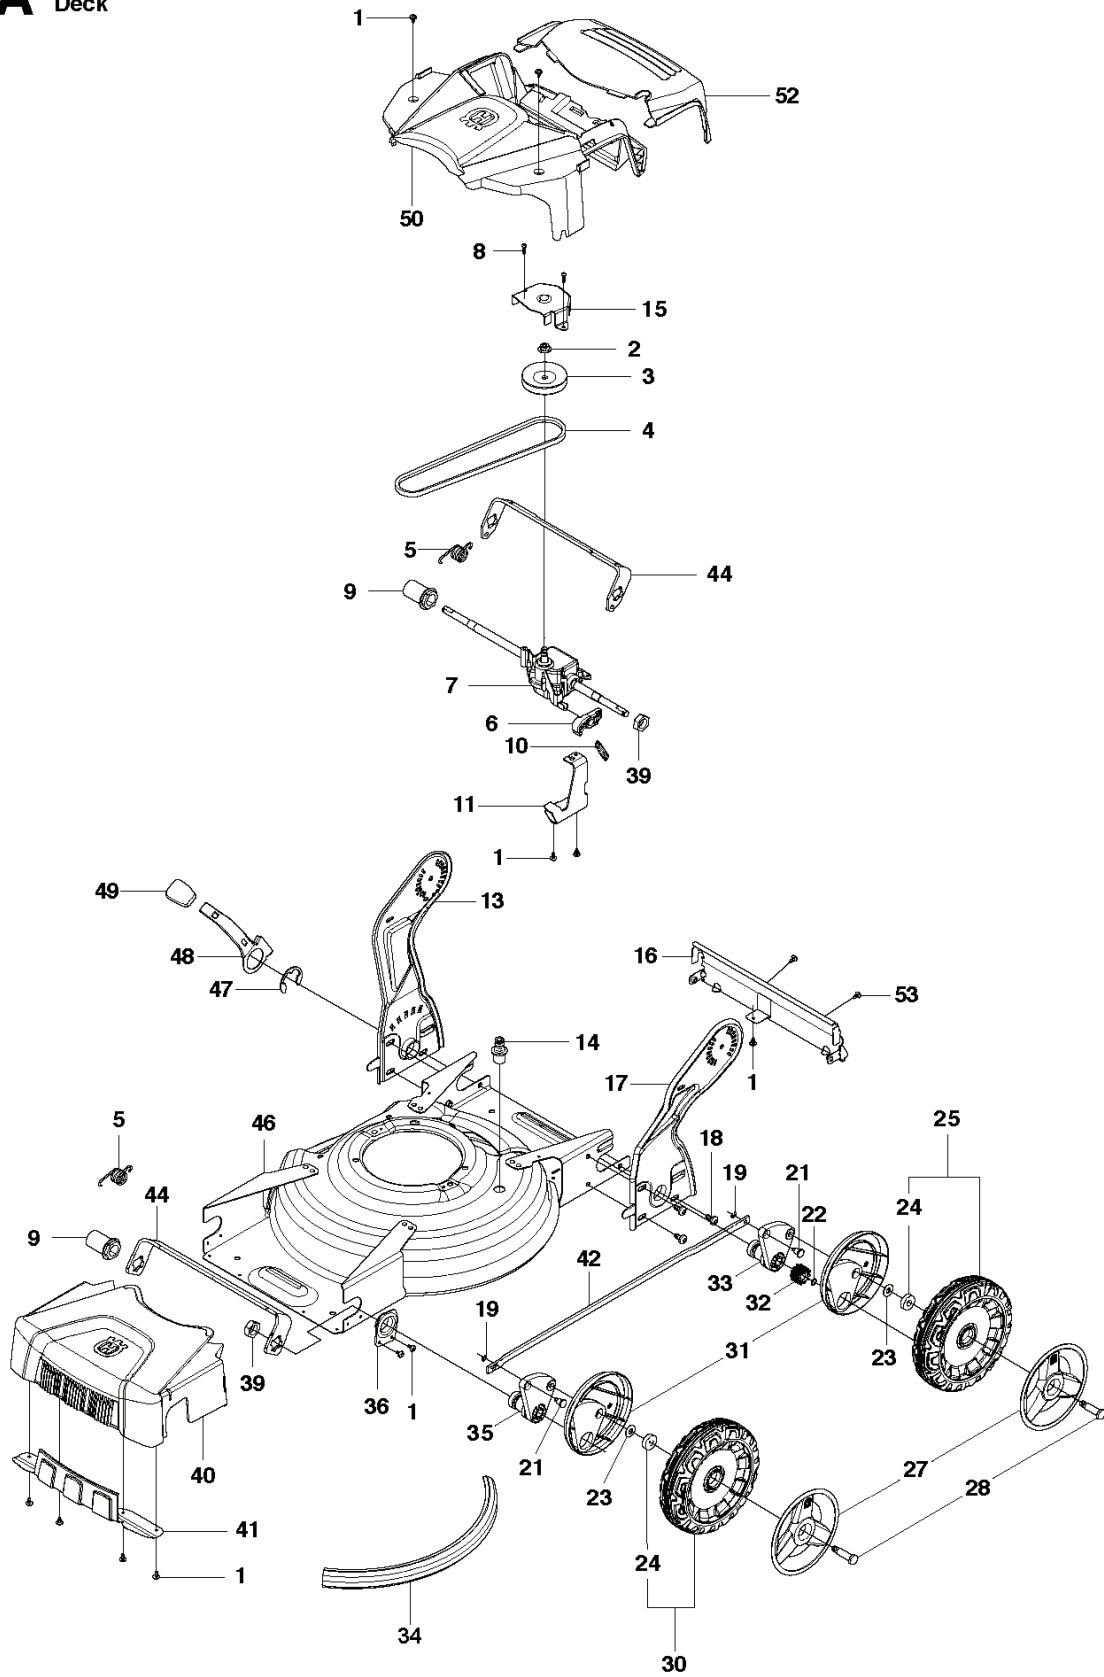

A LC48V
Deck

REF.	PART NO.	DESCRIPTION	REMARK	QTY.	KIT
1	502435201	SCREW ITXPANTT		17	
2	504055601	NUT FLANGE		1	
3	504053301	PULLEY		1	
4	501986601	BELT		1	
5	522024601	SPRING		2	
6	504048301	LEVER		1	
7	504048001	GEARBOX		1	
8	502435301	SCREW ITXPANT		2	
9	522024001	NUT		2	
10	504048701	SPRING		1	
11	504048601	BRACKET		1	
13	504000003	HANDLE SUPPORT	For 966975303	1	
13	504000001	HANDLE SUPPORT	For 96697530200, 96697530100	1	
14	531205848	CONNECTOR		1	
15	504048501	BELT GUIDE		1	
16	504641501	SKID PLATE		1	
17	504003203	HANDLE SUPPORT	For 966975303	1	
17	504003201	HANDLE SUPPORT	For 96697530200, 96697530100	1	
18	504641602	SCREW ITXPANTT		6	
19	735310921	E-CLIP		2	
21	504625001	SHAFT		2	
22	504702801	LOCK RING		2	
23	505221401	WASHER		4	
24	738210104	BALL BEARING		8	25, 30
25	544916901	WHEEL ASSY		2	
27	544443901	HUB CAP		4	
28	544453401	SCREW		4	
30	502496801	WHEEL ASSY		2	
31	504624101	DUST COVER		4	
32	544342301	PINION		2	
33	504709801	LINK ARM ASSY		2	
34	506606301	BUMPER	For 96697530200, 96697530100	1	
35	504709802	LINK ARM ASSY		2	
36	504624901	BRACKET		2	
39	505521001	NUT		2	
40	502624401	FRONT COVER		1	
41	502625401	SKID PLATE		1	
42	504615501	ROD		1	
44	504614601	TRANSVERSAL ROD		2	
46	501375501	CHASSIS		1	
47	735313621	LOCKWASHER		1	
48	504838201	LEVER		1	
49	504838301	KNOB		1	
50	505109402	REAR COVER	For 966975303	1	
50	501355001	REAR COVER	For 96697530200, 96697530100	1	
52	505202101	HATCH		1	
53	502435201	SCREW ITXPANTT		2