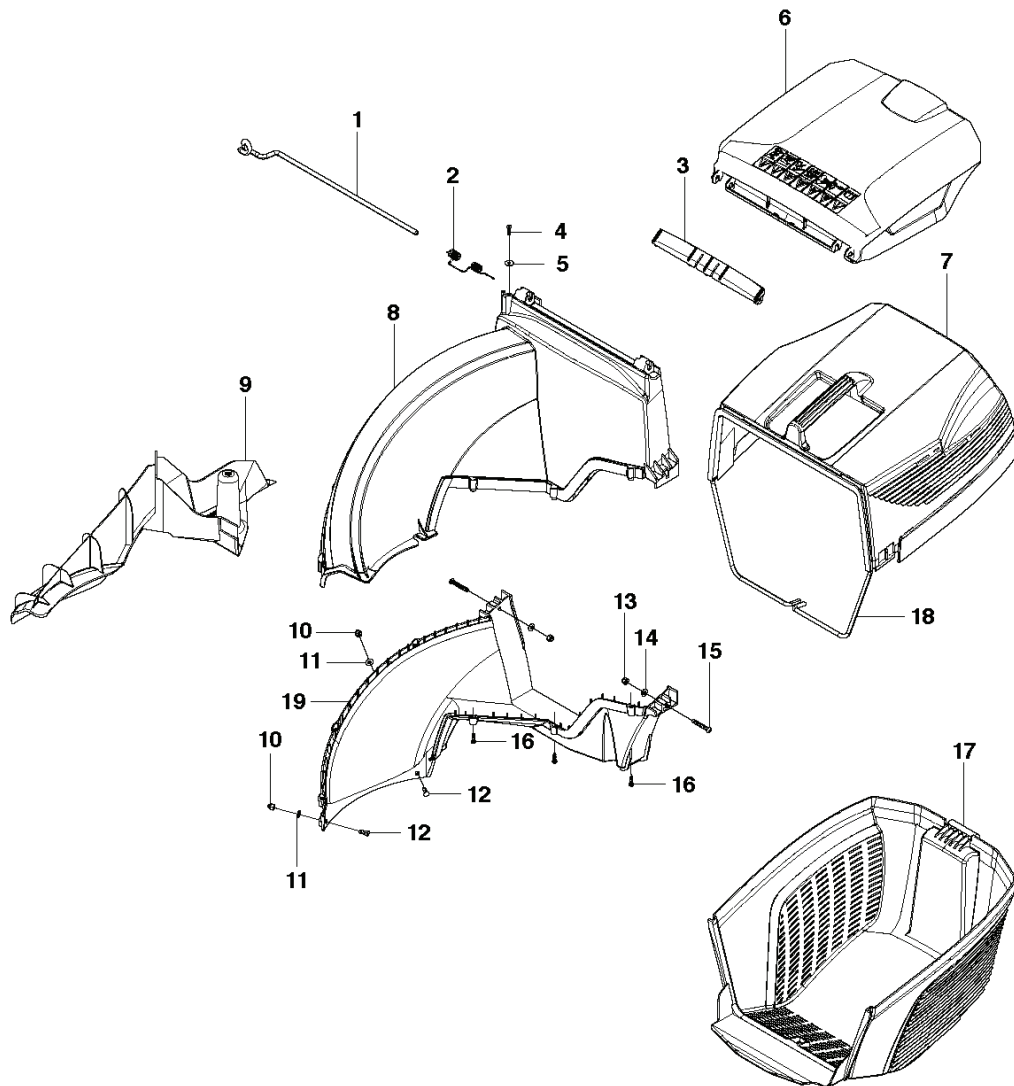

LC 48V

SPARE PARTS LIST

D LC48V
Collect parts

REF.	PART NO.	DESCRIPTION	REMARK	QTY.	KIT
1	502245901	AXLE		1	
2	502244701	SPRING		1	
3	504598101	COVER LID		1	
4	502435301	SCREW ITXPANT		1	
5	505198401	WASHER		1	
6	501967701	HATCH		1	
7	501987701	GRASSBAG		1	
8	501967501	CHUTE		1	
9	504137101	MULCH PLUG		1	
10	502305001	CAP NUT		2	
11	505198401	WASHER		2	
12	505156101	SCREW		2	
13	522669302	LOCK NUT		2	
14	531206666	WASHER		2	
15	505557701	SCREW ITXPANTT		2	
16	502435301	SCREW ITXPANT		7	
17	501987601	GRASSBAG		1	
18	502447101	GRASSBAG		1	
19	501967301	CHUTE		1	

C LC48V
Engine

REF.	PART NO.	DESCRIPTION	REMARK	QTY.	KIT
1	521888801	DECAL		1	
2	000000000	W/O DESCRIPTION	124T02-6228-H1 For 966975303	1	
2	.	TBD	124T02-0228-B1 For 96697530200, 96697530100	1	
3	531212851	SCREW		3	
4	531204907	KEY		1	
5	531207848	SUPPORT	For 966975303, 96697530200	1	
5	504591301	BLADE SUPPORT	For 96697530100	1	
6	504624201	WEAR PLATE		2	
7	501968101	BELT COVER		1	
8	505524601	SCREW ITXPANTT		2	
9	505524101	MOWER BLADE		1	
10	531207243	WASHER		1	
11	531207237	WASHER		1	
12	531206649	SCREW		1	
13	510436610	BLADE	For 96697530200	1	

B LC48V
Handle
For 96697530100

REF.	PART NO.	DESCRIPTION	REMARK	QTY.	KIT
1	544928101	LABEL		1	
2	532188278	PROTECTOR		1	
3	532406262	PULLEY		1	
4	532190283	LEVER		1	
6	502289301	BAIL ARM		1	
7	544907905	CABLE		1	
8	531205169	PIN RETAINING SCREW		1	
9	531207165	NUT		1	
10	531204961	WASHER		3	
11	522748401	HANDLE ASSY		2	
12	502305001	CAP NUT		2	
15	505557701	SCREW ITPANTT		1	
16	532188279	COVER		1	
17	532187097	BRACKET		1	
18	502435301	SCREW ITPANT		5	
19	522937401	CABLE		1	
20	504138301	LEVER		2	
21	505531101	PEN		1	
22	504138901	ADJUSTMENT DISC		2	
23	502435201	SCREW ITPANTT		4	
24	732251871	HEXAGON LOCKING NUT		2	
25	504638101	SPRING		2	
26	505524601	SCREW ITPANTT		2	
27	505508101	NEEDLE ROLLER		4	