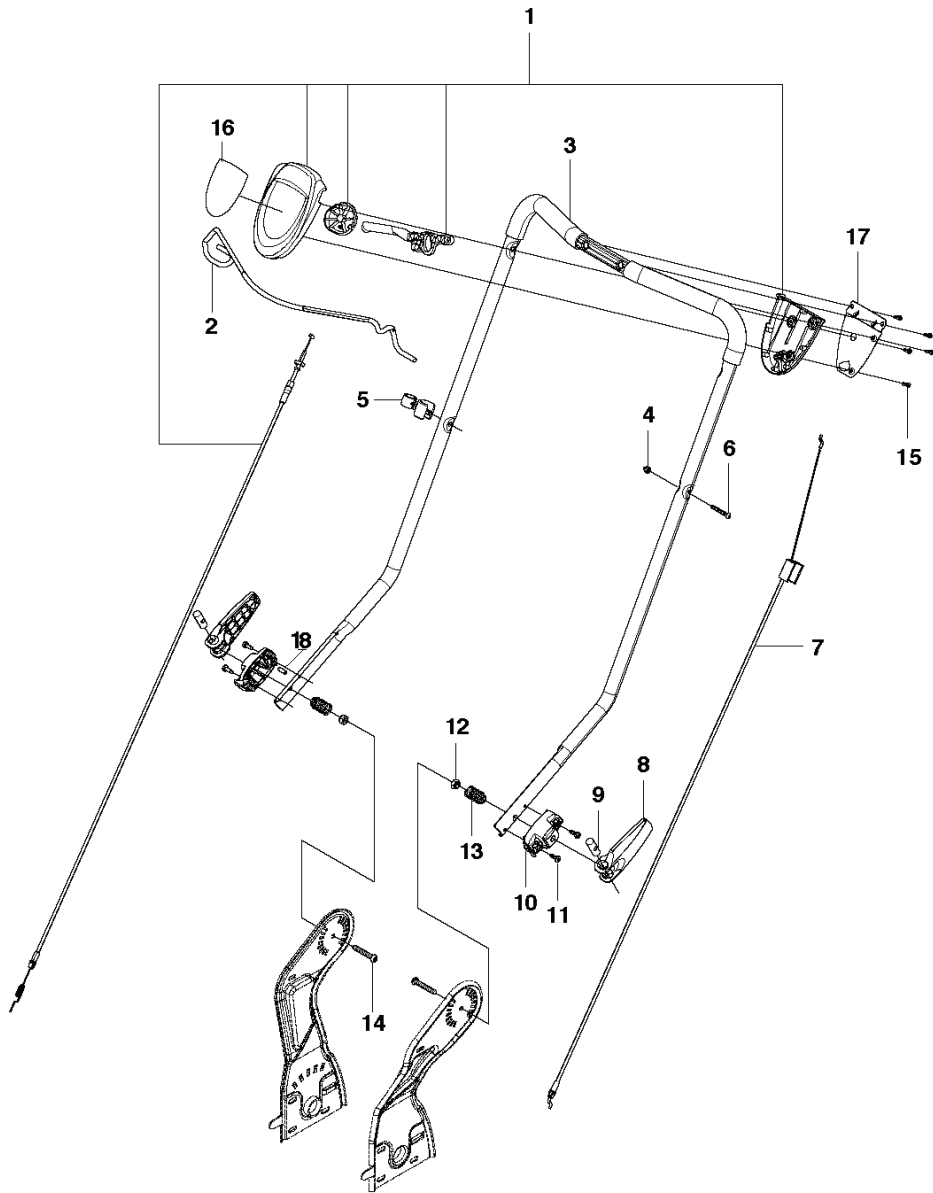

B LC48V
Handle
For 966975303, 96697530200

REF.	PART NO.	DESCRIPTION	REMARK	QTY.	KIT
1	544932905	CONTROL		1	
2	502289301	BAIL ARM		1	
3	581216601	HANDLE ASSY	For 966975303	1	1
3	522748401	HANDLE ASSY	For 96697530200	1	
4	502305001	CAP NUT		1	
5	578399301	STARTER ROPE GUIDE		1	
6	505557702	SCREW ITPANTT		1	
7	522937401	CABLE		1	
8	504138301	LEVER		2	
9	505531101	PEN		2	
10	580776201	ADJUSTMENT DISC	For 966975303	2	
10	504138901	ADJUSTMENT DISC	For 96697530200	1	
11	502435203	SCREW ITPANTT		4	
12	522919401	LOCK NUT		2	
13	504638101	SPRING		2	
14	505524601	SCREW ITPANTT		2	
15	574391401	SCREW ITPANT		5	
16	544928101	LABEL		1	
17	532187097	BRACKET		1	
18	505508101	NEEDLE ROLLER	For 96697530200	1