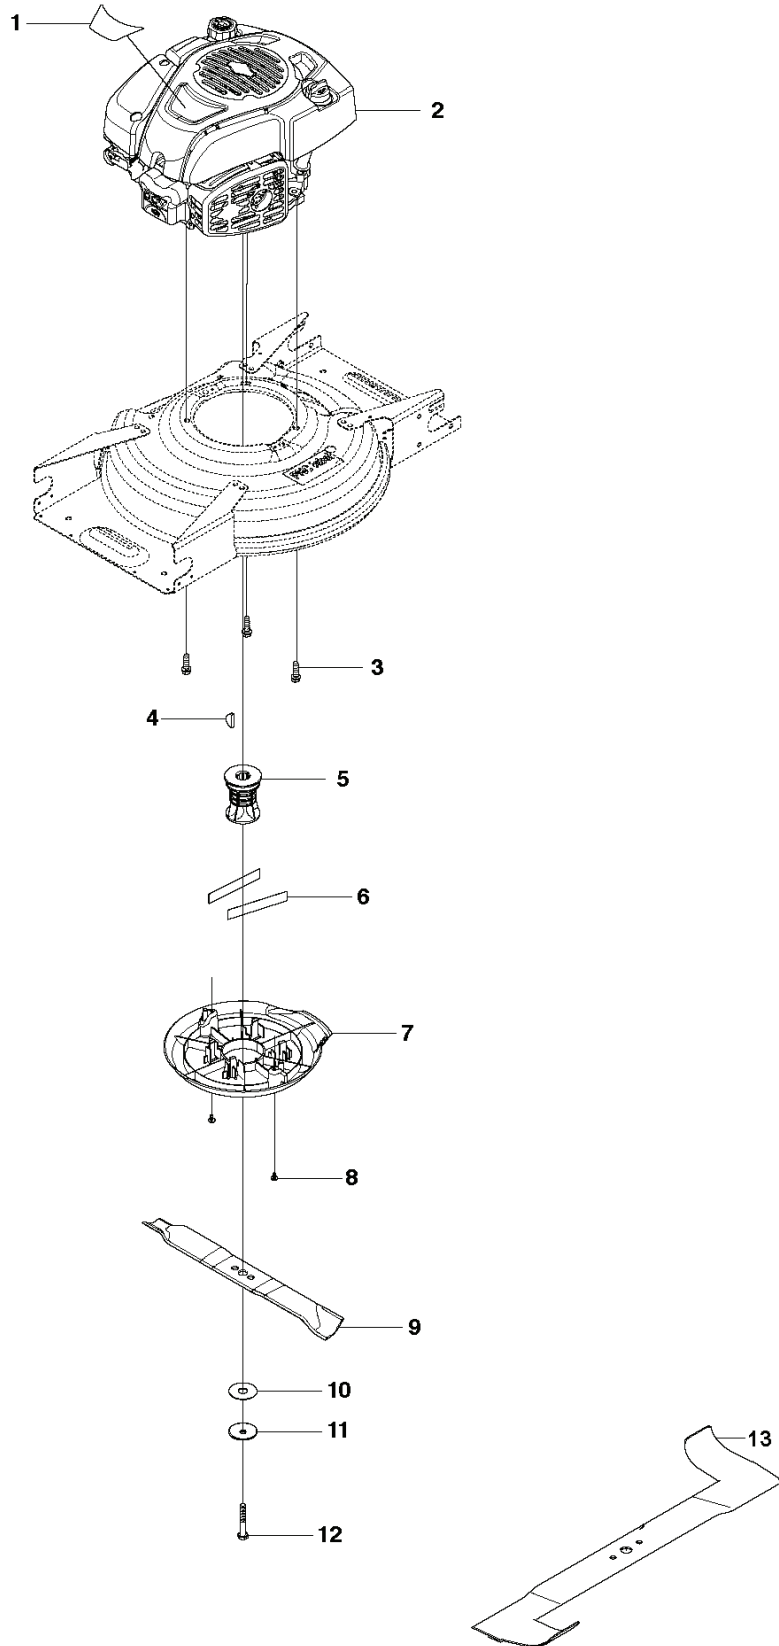

LC 48V

SPARE PARTS LIST

D LC48V
Collect parts

REF.	PART NO.	DESCRIPTION	REMARK	QTY.	KIT
1	502245901	AXLE		1	
2	502244701	SPRING		1	
3	504598101	COVER LID		1	
4	502435301	SCREW ITXPANT		1	
5	505198401	WASHER		1	
6	501967701	HATCH		1	
7	501987701	GRASSBAG		1	
8	501967501	CHUTE		1	
9	504137101	MULCH PLUG		1	
10	502305001	CAP NUT		2	
11	505198401	WASHER		2	
12	505156101	SCREW		2	
13	522669302	LOCK NUT		2	
14	531206666	WASHER		2	
15	505557701	SCREW ITXPANTT		2	
16	502435301	SCREW ITXPANT		7	
17	501987601	GRASSBAG		1	
18	502447101	GRASSBAG		1	
19	501967301	CHUTE		1	

C LC48V
Engine

REF.	PART NO.	DESCRIPTION	REMARK	QTY.	KIT
1	521888801	DECAL		1	
2	000000000	W/O DESCRIPTION	124T02-6228-H1 For 966975303	1	
2	.	TBD	124T02-0228-B1 For 96697530200, 96697530100	1	
3	531212851	SCREW		3	
4	531204907	KEY		1	
5	531207848	SUPPORT	For 966975303, 96697530200	1	
5	504591301	BLADE SUPPORT	For 96697530100	1	
6	504624201	WEAR PLATE		2	
7	501968101	BELT COVER		1	
8	505524601	SCREW ITXPANTT		2	
9	505524101	MOWER BLADE		1	
10	531207243	WASHER		1	
11	531207237	WASHER		1	
12	531206649	SCREW		1	
13	510436610	BLADE	For 96697530200	1	

B LC48V
Handle
For 96697530100

REF.	PART NO.	DESCRIPTION	REMARK	QTY.	KIT
1	544928101	LABEL		1	
2	532188278	PROTECTOR		1	
3	532406262	PULLEY		1	
4	532190283	LEVER		1	
6	502289301	BAIL ARM		1	
7	544907905	CABLE		1	
8	531205169	PIN RETAINING SCREW		1	
9	531207165	NUT		1	
10	531204961	WASHER		3	
11	522748401	HANDLE ASSY		2	
12	502305001	CAP NUT		2	
15	505557701	SCREW ITPANTT		1	
16	532188279	COVER		1	
17	532187097	BRACKET		1	
18	502435301	SCREW ITPANT		5	
19	522937401	CABLE		1	
20	504138301	LEVER		2	
21	505531101	PEN		1	
22	504138901	ADJUSTMENT DISC		2	
23	502435201	SCREW ITPANTT		4	
24	732251871	HEXAGON LOCKING NUT		2	
25	504638101	SPRING		2	
26	505524601	SCREW ITPANTT		2	
27	505508101	NEEDLE ROLLER		4	