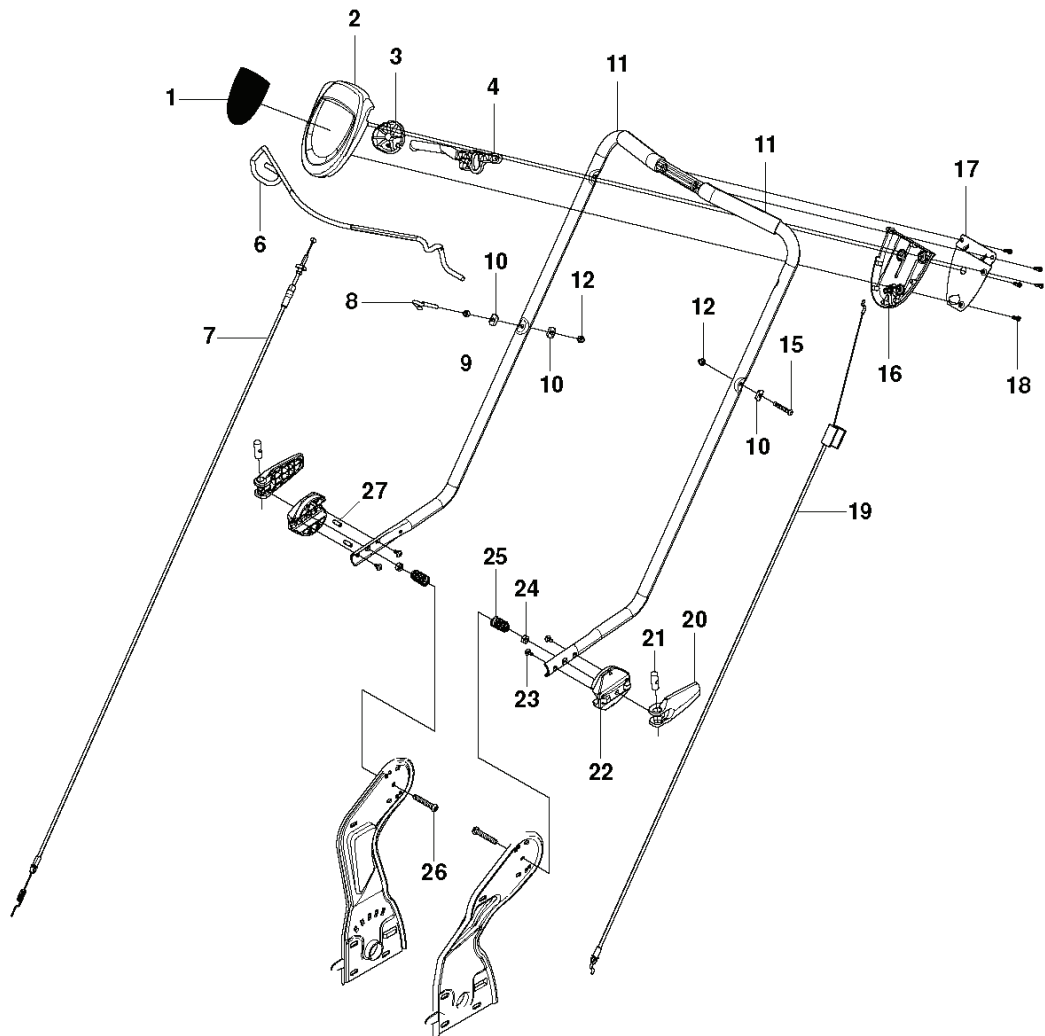

C LC48V
Engine

REF.	PART NO.	DESCRIPTION	REMARK	QTY.	KIT
1	521888801	DECAL		1	
2	000000000	W/O DESCRIPTION	124T02-6228-H1 For 966975303	1	
2	.	TBD	124T02-0228-B1 For 96697530200, 96697530100	1	
3	531212851	SCREW		3	
4	531204907	KEY		1	
5	531207848	SUPPORT	For 966975303, 96697530200	1	
5	504591301	BLADE SUPPORT	For 96697530100	1	
6	504624201	WEAR PLATE		2	
7	501968101	BELT COVER		1	
8	505524601	SCREW ITXPANTT		2	
9	505524101	MOWER BLADE		1	
10	531207243	WASHER		1	
11	531207237	WASHER		1	
12	531206649	SCREW		1	
13	510436610	BLADE	For 96697530200	1	

B LC48V
Handle
For 96697530100

REF.	PART NO.	DESCRIPTION	REMARK	QTY.	KIT
1	544928101	LABEL		1	
2	532188278	PROTECTOR		1	
3	532406262	PULLEY		1	
4	532190283	LEVER		1	
6	502289301	BAIL ARM		1	
7	544907905	CABLE		1	
8	531205169	PIN RETAINING SCREW		1	
9	531207165	NUT		1	
10	531204961	WASHER		3	
11	522748401	HANDLE ASSY		2	
12	502305001	CAP NUT		2	
15	505557701	SCREW ITPANTT		1	
16	532188279	COVER		1	
17	532187097	BRACKET		1	
18	502435301	SCREW ITPANT		5	
19	522937401	CABLE		1	
20	504138301	LEVER		2	
21	505531101	PEN		1	
22	504138901	ADJUSTMENT DISC		2	
23	502435201	SCREW ITPANTT		4	
24	732251871	HEXAGON LOCKING NUT		2	
25	504638101	SPRING		2	
26	505524601	SCREW ITPANTT		2	
27	505508101	NEEDLE ROLLER		4	