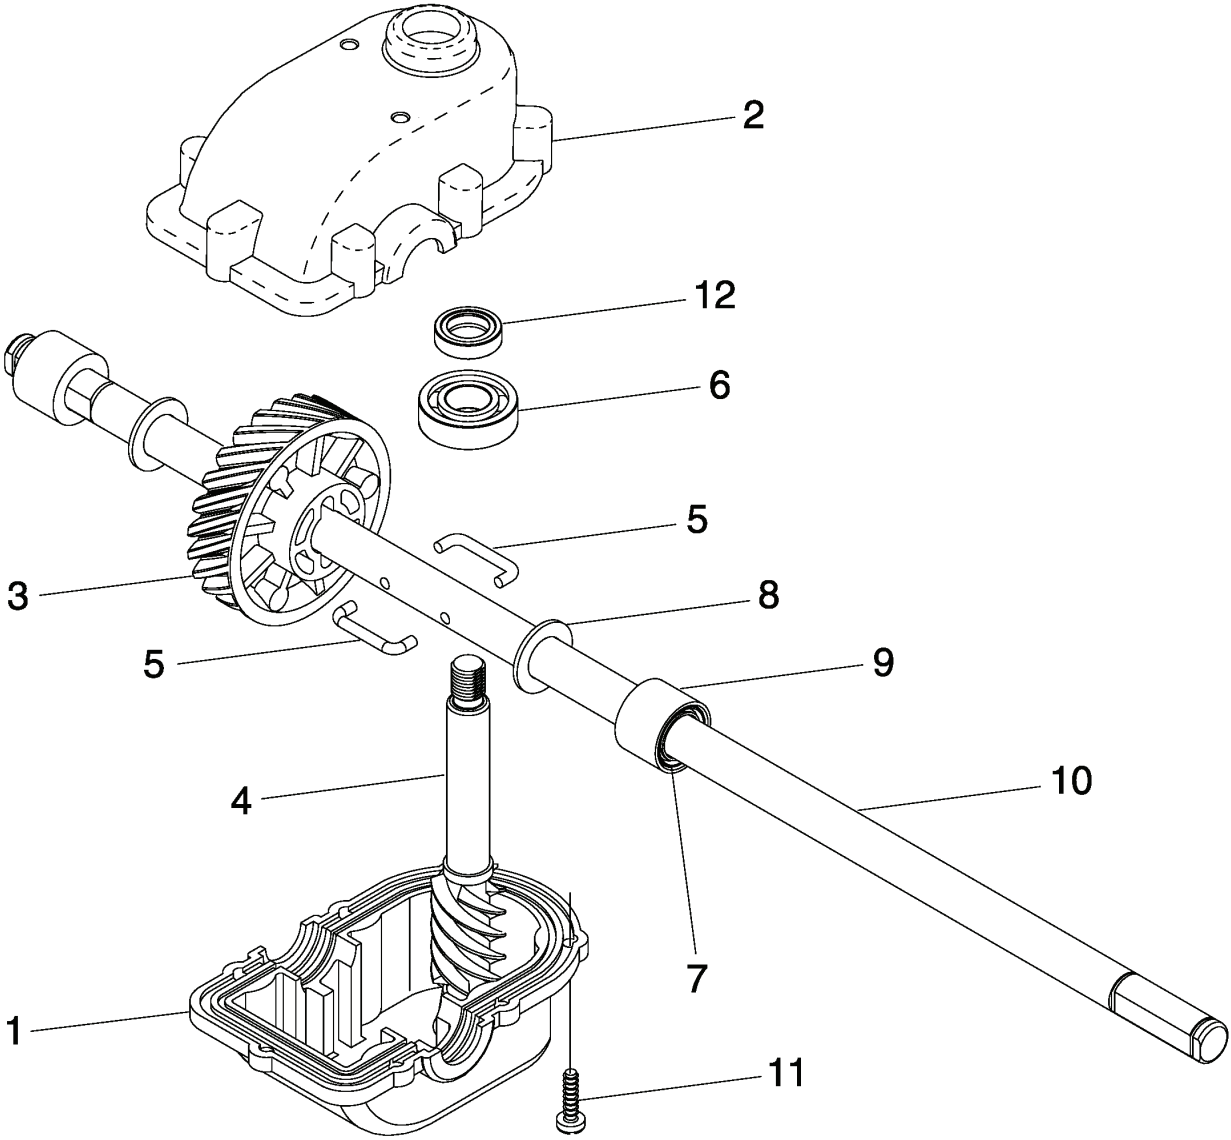

**ROTARY LAWN MOWER - - CUSTOMER MODEL NUMBER R152SVBBC
(95417024200) PRODUCT NUMBER 954 17 02-42
GEAR CASE ASSEMBLY - - PART NUMBER 532 18 82-94**

REF.	PART NO.	DESCRIPTION	REMARK	QTY.	KIT
1	532187530	CARTER INF. BOITE DE VITESSE		1	
2	532191245	GEAR HOUSING		1	
3	532187532	PINION		1	
4	532191246	SHAFT		1	
5	532183505	WIRE, FORMED		1	
6	532183506	BALL BEARING		1	
7	532183508	SEAL, OUTPUT SHAFT		1	
8	532183509	WASHER		1	
9	532183511	BUSHING		1	
10	532191247	SHAFT		1	
11	532183513	SCREW		1	
12	532183514	SEAL, INPUT SHAFT		1	
--	532750369	GREASE		1