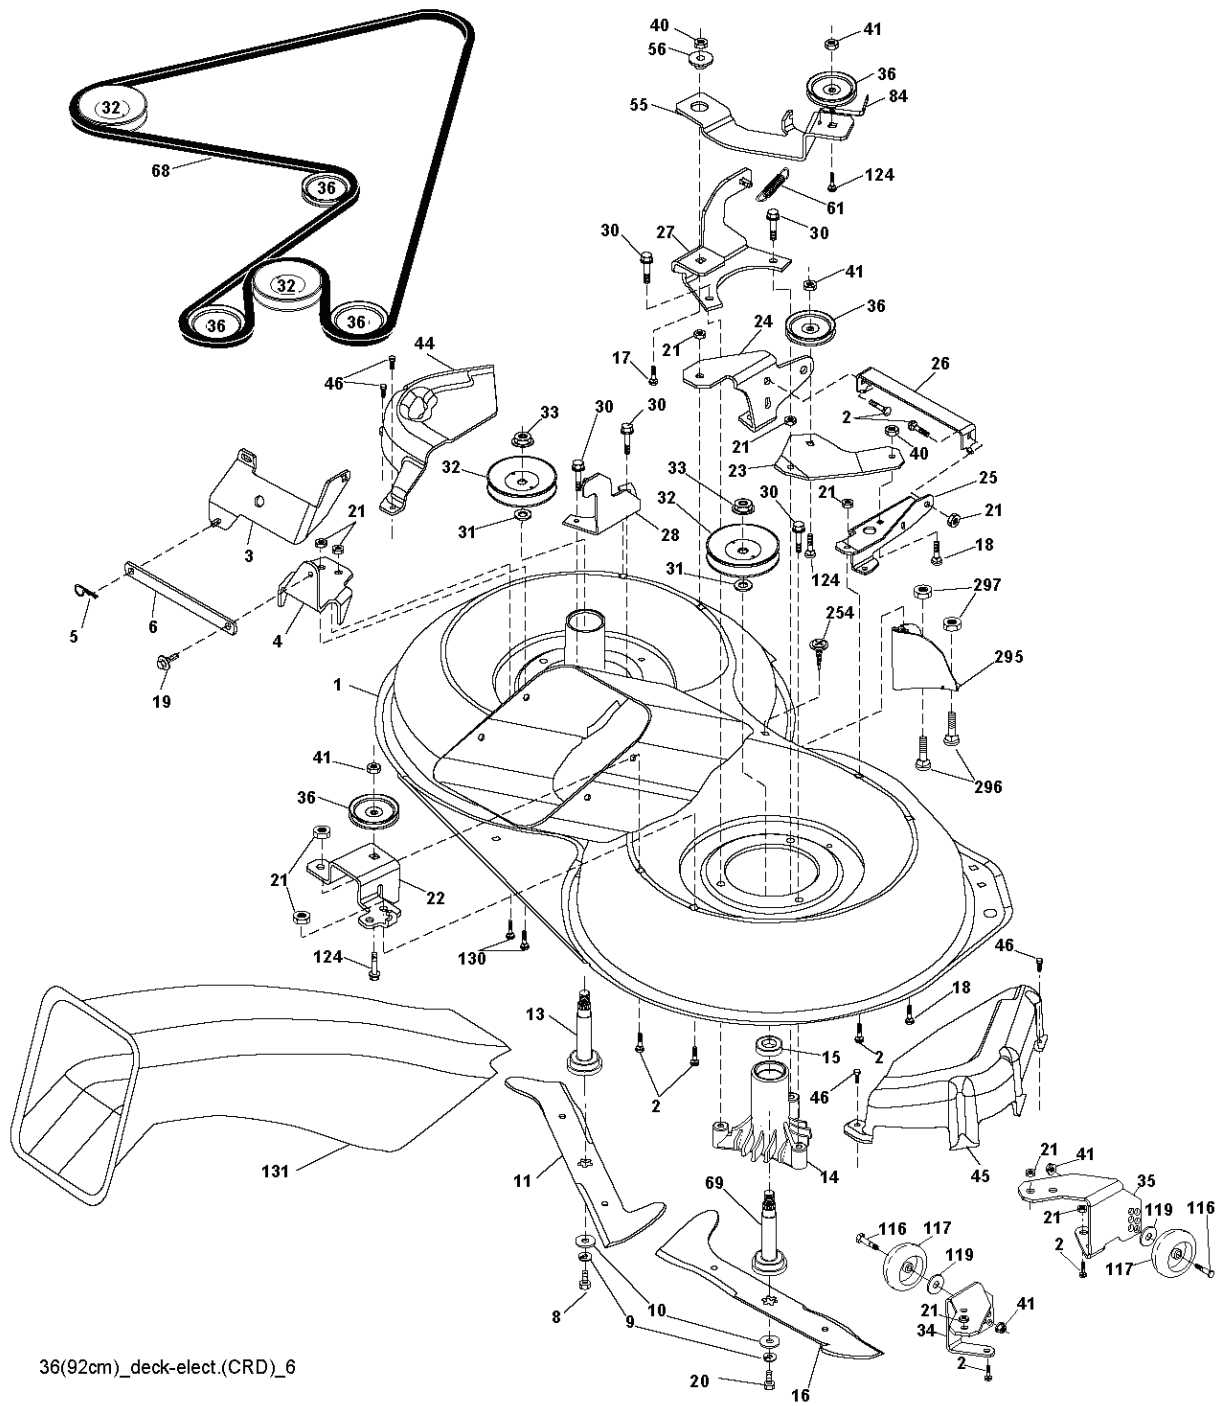

36(92cm)_deck-elect.(CRD)_6

REF.	PART NO.	DESCRIPTION	REMARK	QTY.	KIT
1	532400108	HOUSING		1	
2	872140506	BOLT		1	
3	532165569	BRACKET		1	
4	532165558	BRACKET		1	
5	532124670	RETAINER RING		1	
6	532165557	ROD		1	
8	532181712	BOLT		1	
9	810030600	WASHER		1	
10	532140296	WASHER		1	
11	532186385	BLADE		1	
13	532137645	SHAFT		1	
14	532128774	BEARING HOUSING		1	
15	532110485	BEARING		1	
16	532186386	BLADE		1	
17	872140610	BOLT		1	
18	872110606	BOLT		1	
19	532132827	SPEC. BOLT		1	
20	532181713	BOLT		1	
21	873680500	NUT		1	
22	532199590	BRACKET		1	
23	532165446	PLATE		1	
24	532165242	BRACKET		1	
25	532165244	BRACKET		1	
26	532400110	SUPPORT		1	
27	532165568	BRACKET		1	
28	532165567	BRACKET		1	
30	532173984	SCREW		1	
31	532187690	WASHER		1	
32	532153532	PULLEY		1	
33	532400234	NUT		1	
34	532400107	BRACKET		1	
35	532400106	BRACKET		1	
36	532146763	PULLEY		1	
40	873680600	NUT		1	
41	873900600	NUT		1	
44	532175538	COVER		1	
45	532175539	COVER		1	
46	532137729	SCREW		1	
55	532199498	ARM		1	
56	532165723	SPACER		1	
61	532199486	SPRING		1	
68	532402008	BELT		1	
69	532165482	SHAFT		1	
84	532156085	BELT GUIDE		1	
116	532193406	BOLT		1	
117	532174873	WHEEL		1	
119	819132012	WASHER		1	
124	872110612	BOLT		1	
130	872110506	BOLT		1	
131	532165661	PIPE		1	
254	817000616	SCREW		1	
295	532412171	PLATE		1	
296	872140406	BOLT		1	
297	873930400	NUT		1	
--	532181857	BEARING HOUSING	Mandrel Assembly (Includes housing, shaft assembly, and bearing only - pulley/nut/washer and blade bolt/washers not included)	1	
--	532181858	BEARING HOUSING		1	
--	532413711	CUTTING DECK	Replacement Mower. Complete (Std. Deck - Order separately gauge wheel components key nos. 116 - 119)	1