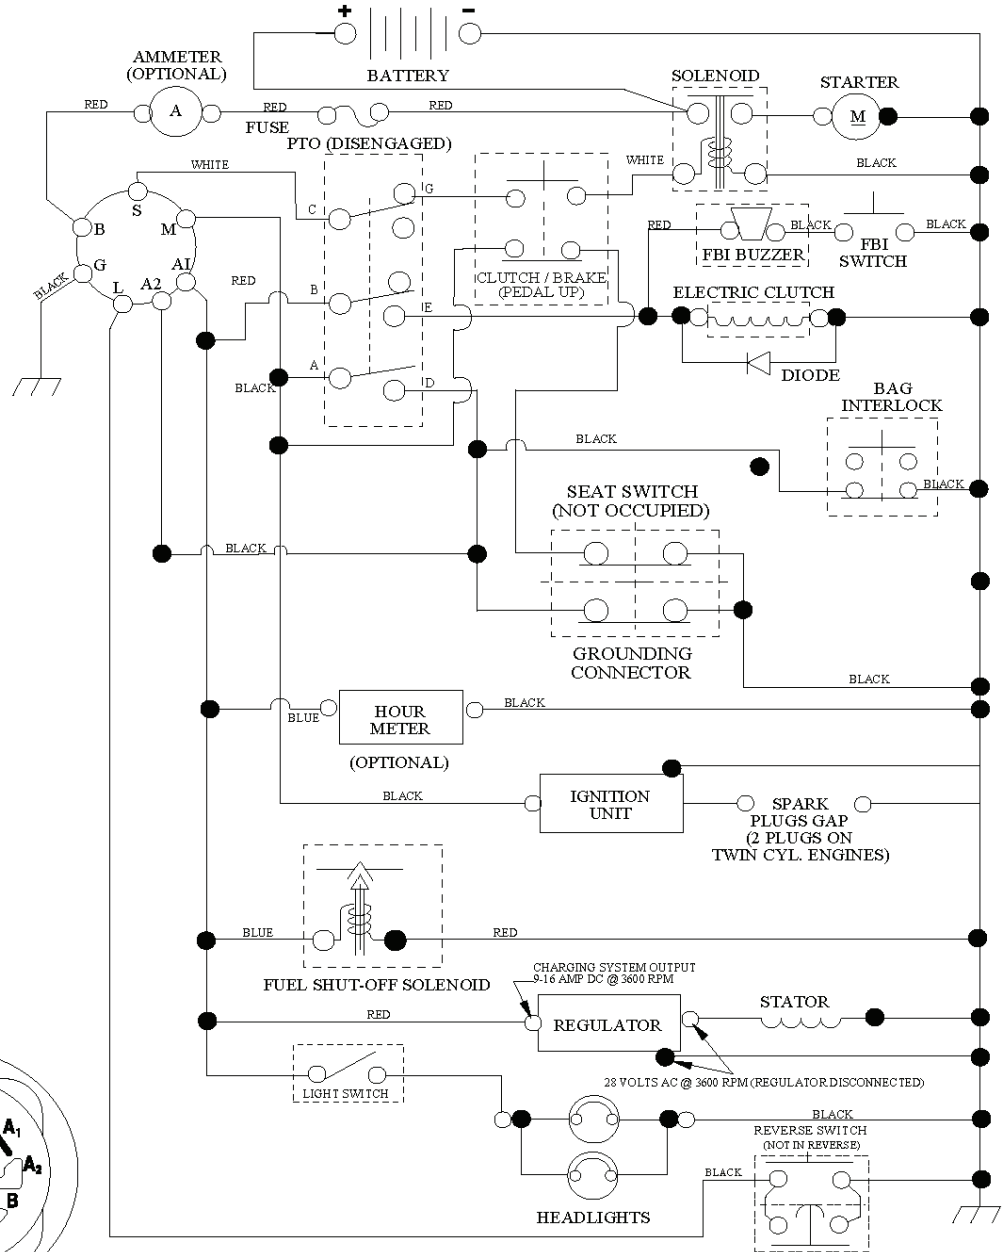

seat_lt.knob_7(CRD)

REF.	PART NO.	DESCRIPTION	REMARK	QTY.	KIT
1	532188715	SIEGE CONDUCTEUR		1	
2	532140551	BRACKET		1	
3	871110616	SCREW		1	
4	819131610	WASHER		1	
5	532145006	CLIP		1	
6	873800600	NUT		1	
7	532124181	SPRING		1	
8	817000616	SCREW		1	
9	819131614	WASHER		1	
10	532195530	BERCEAU DE SIEGE CONDUCTEUR		1	
11	532166369	WING NUT		1	
12	532174648	BRACKET		1	
13	532121248	BUSHING		1	
14	872050412	BOLT		1	
15	532121249	SPACER		1	
16	532123740	SPRING		1	
17	532123976	LOCKNUT		1	
21	532171852	BOLT		1	
22	873800500	LOCK NUT		1	
24	819171912	WASHER		1	
25	532127018	BOLT		1	

REF.	PART NO.	DESCRIPTION	REMARK	QTY.	KIT
1	532059192	CAP VALVE		1	
2	532065139	NIPPLE		1	
3	532106222	TIRE		1	
4	532059904	HOSE		1	
5	532138336	RIM		1	
6	532124957	FITTING		1	
7	532124959	BEARING		1	
8	532138337	RIM.SPROCKET		1	
9	532122082	TIRE		1	
10	532124926	HOSE		1	
11	532175039	HUB CAP		1	
--	532144334	SEALING FOAM		1	

SCH05

IGNITION SWITCH

POSITION	CIRCUIT	"MAKE"
OFF	M+G+A1	
RUN/OVERRIDE	B+A1	
RUN	B+A1	L+A2
START	B + S + A1	

WIRING INSULATED CLIPS
 NOTE: IF WIRING INSULATED
 CLIPS WERE REMOVED FOR
 SERVICING OF UNIT, THEY
 SHOULD BE RE-INSTALLED TO
 PROPERLY SECURE YOUR
 WIRING.