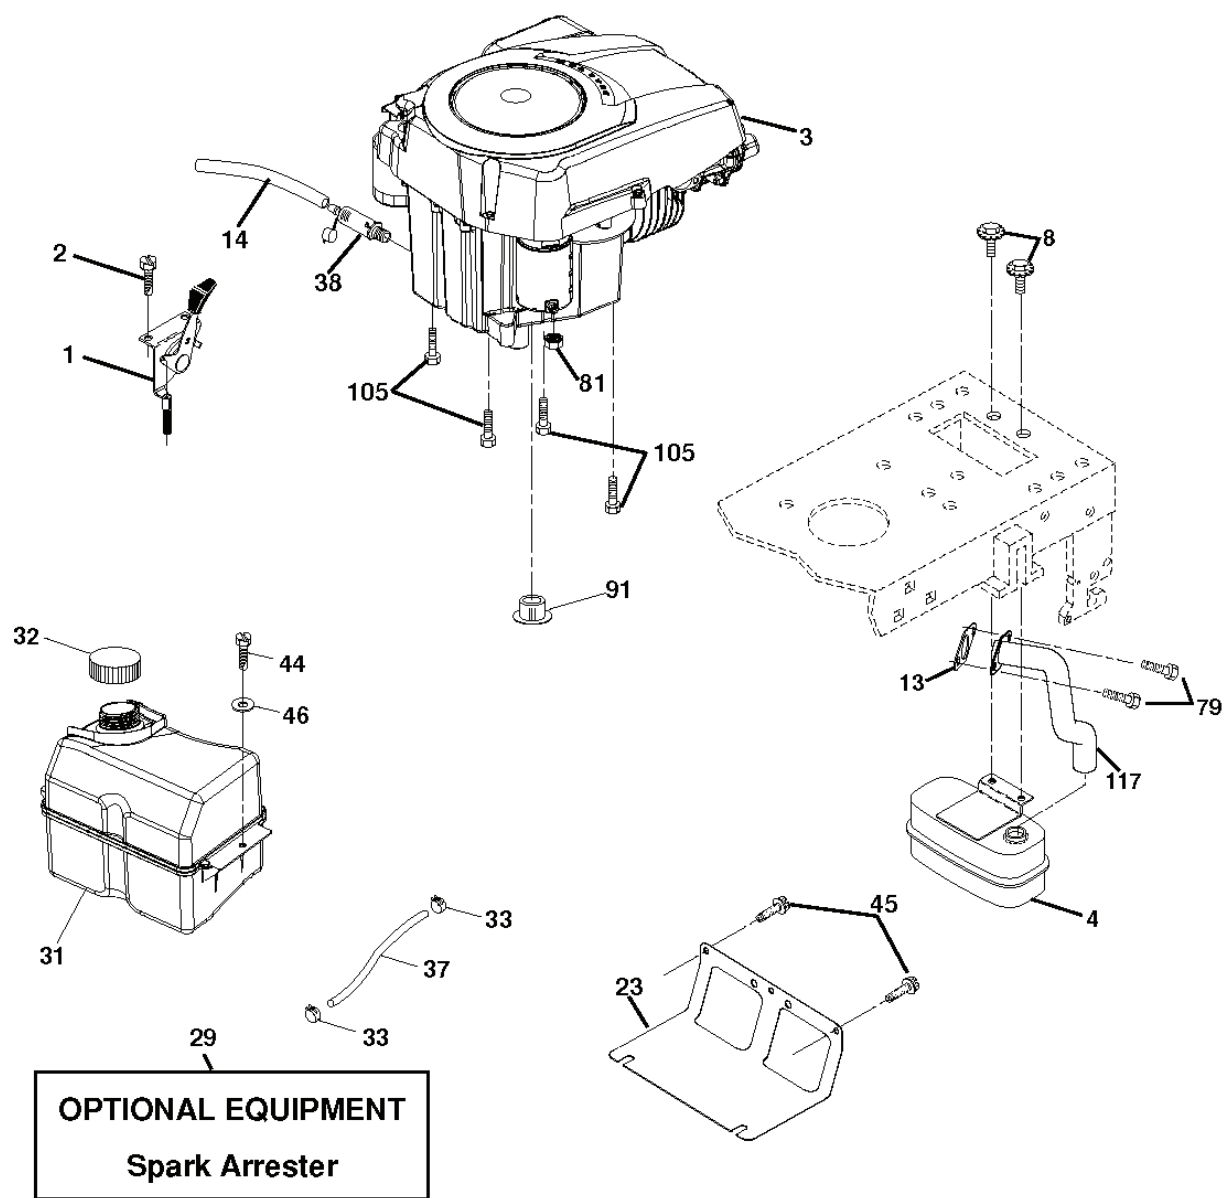

REF.	PART NO.	DESCRIPTION	REMARK	QTY.	KIT
1	532183897	CONTROL		1	
2	532416358	SCREW		1	
3				1	
4	532188655	MUFFLER		1	
8	532171877	BOLT		1	
13	532185909	GASKET		1	
14	532148456	TUBE		1	
23	532169837	HEAT SHIELD		1	
29	532137180	SPARK ARRESTER KIT		1	
31	532407545	FUEL TANK		1	
32	532197725	PLUG		1	
33	532123487	HOSE CLAMP		1	
37	532137040	HOSE		1	
38	532181654	PLUG		1	
44	817670412	SCREW		1	
45	817000612	SCREW		1	
46	819091416	WASHER		1	
79	532192334	SCREW		1	
81	873510400	NUT		1	
91	532187495	BUSHING		1	
105	817120616	SCREW		1	
117	532188654	TUBE EXHAUST		1