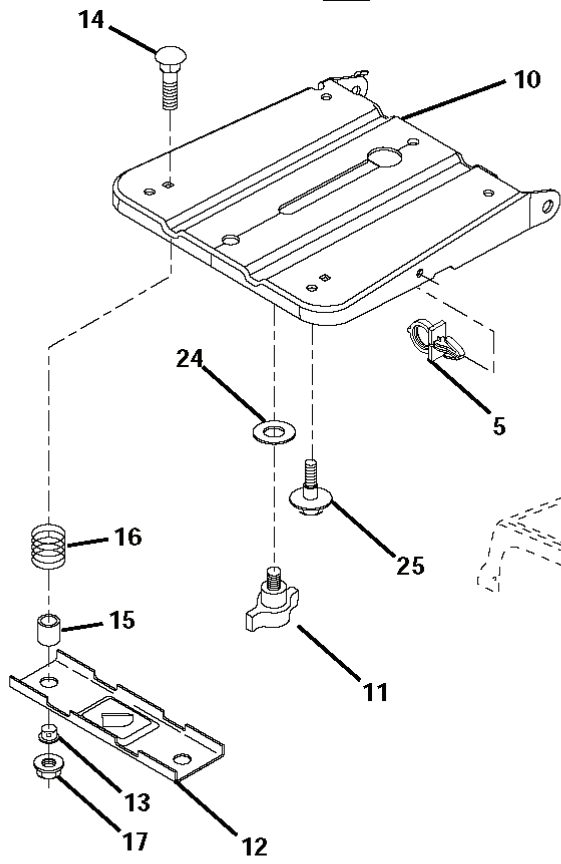

seat_lt.knob_7(CRD)

REF.	PART NO.	DESCRIPTION	REMARK	QTY.	KIT
1	532188715	SIEGE CONDUCTEUR		1	
2	532140551	BRACKET		1	
3	871110616	SCREW		1	
4	819131610	WASHER		1	
5	532145006	CLIP		1	
6	873800600	NUT		1	
7	532124181	SPRING		1	
8	817000616	SCREW		1	
9	819131614	WASHER		1	
10	532195530	BERCEAU DE SIEGE CONDUCTEUR		1	
11	532166369	WING NUT		1	
12	532174648	BRACKET		1	
13	532121248	BUSHING		1	
14	872050412	BOLT		1	
15	532121249	SPACER		1	
16	532123740	SPRING		1	
17	532123976	LOCKNUT		1	
21	532171852	BOLT		1	
22	873800500	LOCK NUT		1	
24	819171912	WASHER		1	
25	532127018	BOLT		1