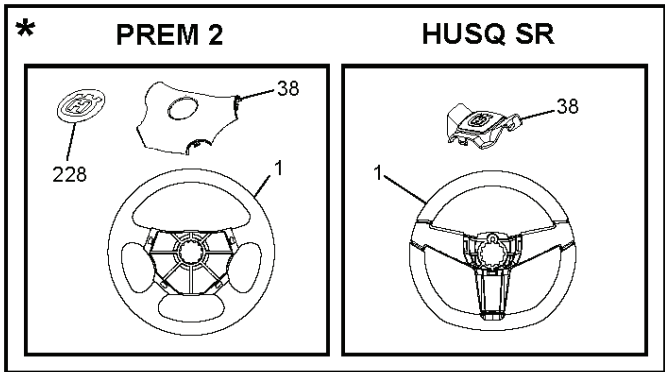

steering-CRD_special_1_w118