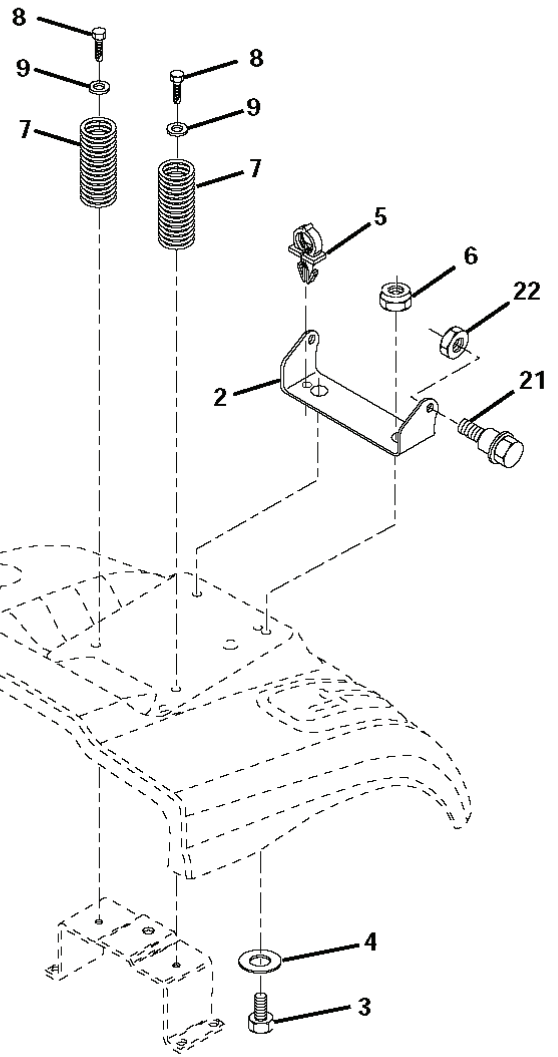

seat_lt.knob_7(CRD)

REF.	PART NO.	DESCRIPTION	REMARK	QTY.	KIT
1	532188715	SIEGE CONDUCTEUR		1	
2	532140551	BRACKET		1	
3	871110616	SCREW		1	
4	819131610	WASHER		1	
5	532145006	CLIP		1	
6	873800600	NUT		1	
7	532124181	SPRING		1	
8	817000616	SCREW		1	
9	819131614	WASHER		1	
10	532195530	BERCEAU DE SIEGE CONDUCTEUR		1	
11	532166369	WING NUT		1	
12	532174648	BRACKET		1	
13	532121248	BUSHING		1	
14	872050412	BOLT		1	
15	532121249	SPACER		1	
16	532123740	SPRING		1	
17	532123976	LOCKNUT		1	
21	532171852	BOLT		1	
22	873800500	LOCK NUT		1	
24	819171912	WASHER		1	
25	532127018	BOLT		1