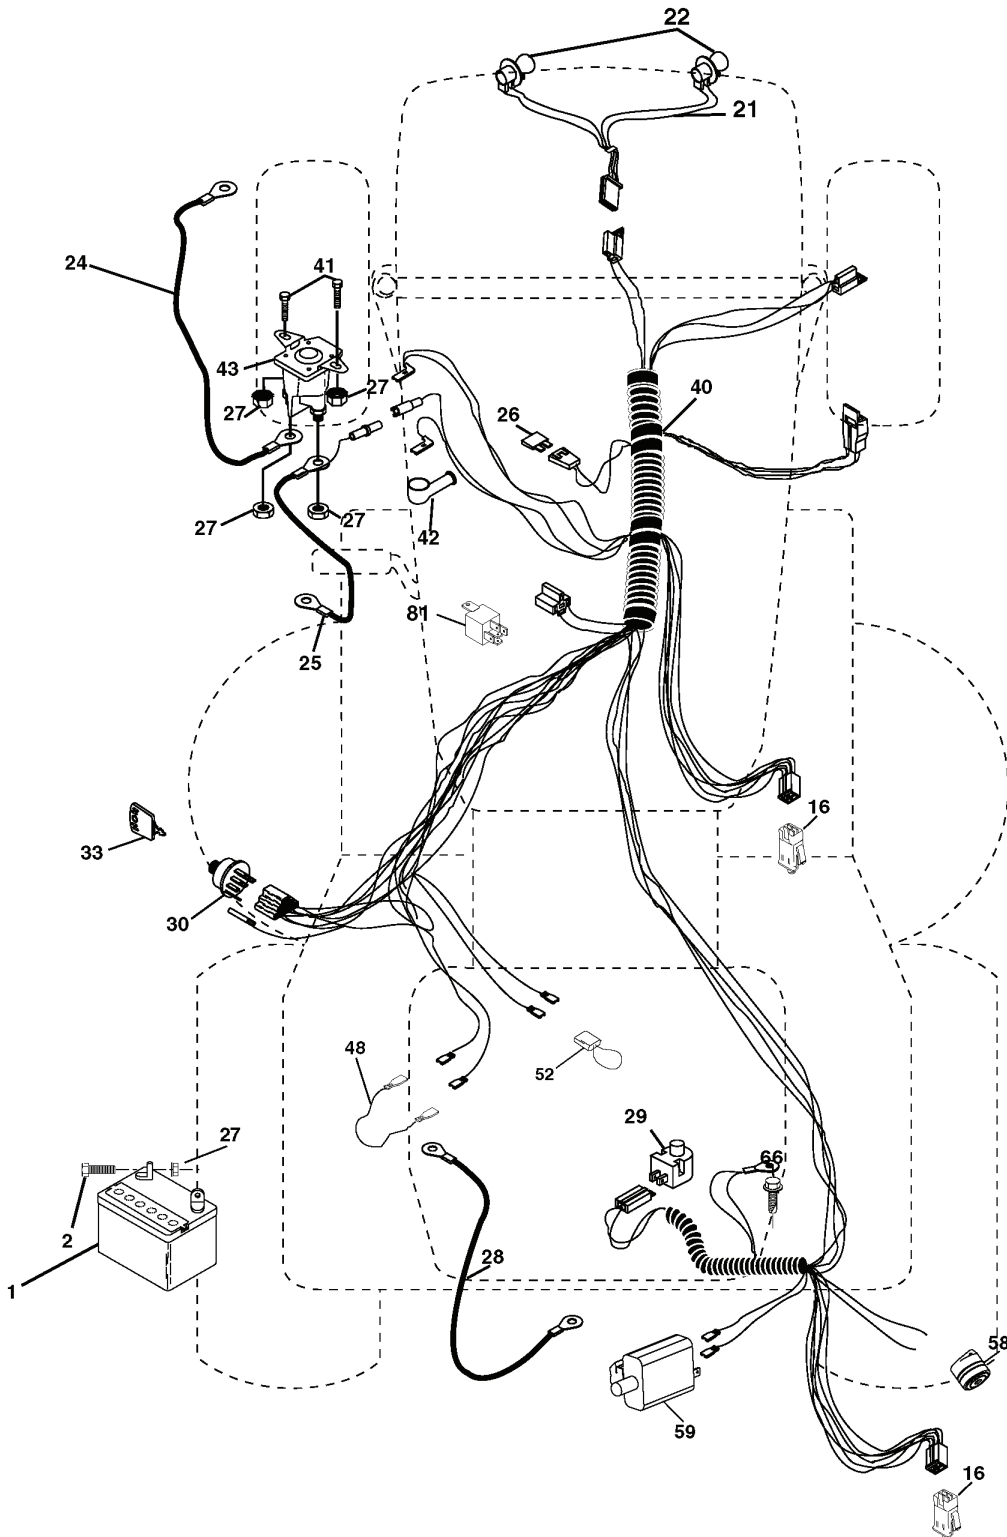

REPAIR PARTS

TRACTOR- -MODEL NO. CTH191 (96061000701), PRODUCT NO. 954 17 02-39
ELECTRICAL

REF.	PART NO.	DESCRIPTION	REMARK	QTY.	KIT
1	532144927	BATTERY		1	
2	874760412	BOLT		1	
16	532176138	MICRO SWITCH		1	
21	532175688	HARNESS		1	
22	532004152	BULB		1	
24	532124780	CABLE		1	
25	532165987	CABLE		1	
26	532175158	FUSE		1	
27	873510400	NUT		1	
28	532127725	CABLE		1	
29	532121305	SWITCH		1	
30	532175566	SWITCH		1	
33	532140401	KEY		1	
40	532188036	HARNESS		1	
41	871110408	BOLT		1	
42	532131563	COVER		1	
43	532178861	SOLENOID		1	
48	532140844	ADAPTER		1	
52	532141940	WIRE		1	
58	532169419	BUZZER		1	
59	532180379	SWITCH FBI		1	
66	817490608	SCREW		1	
81	532109748	RELAY		1