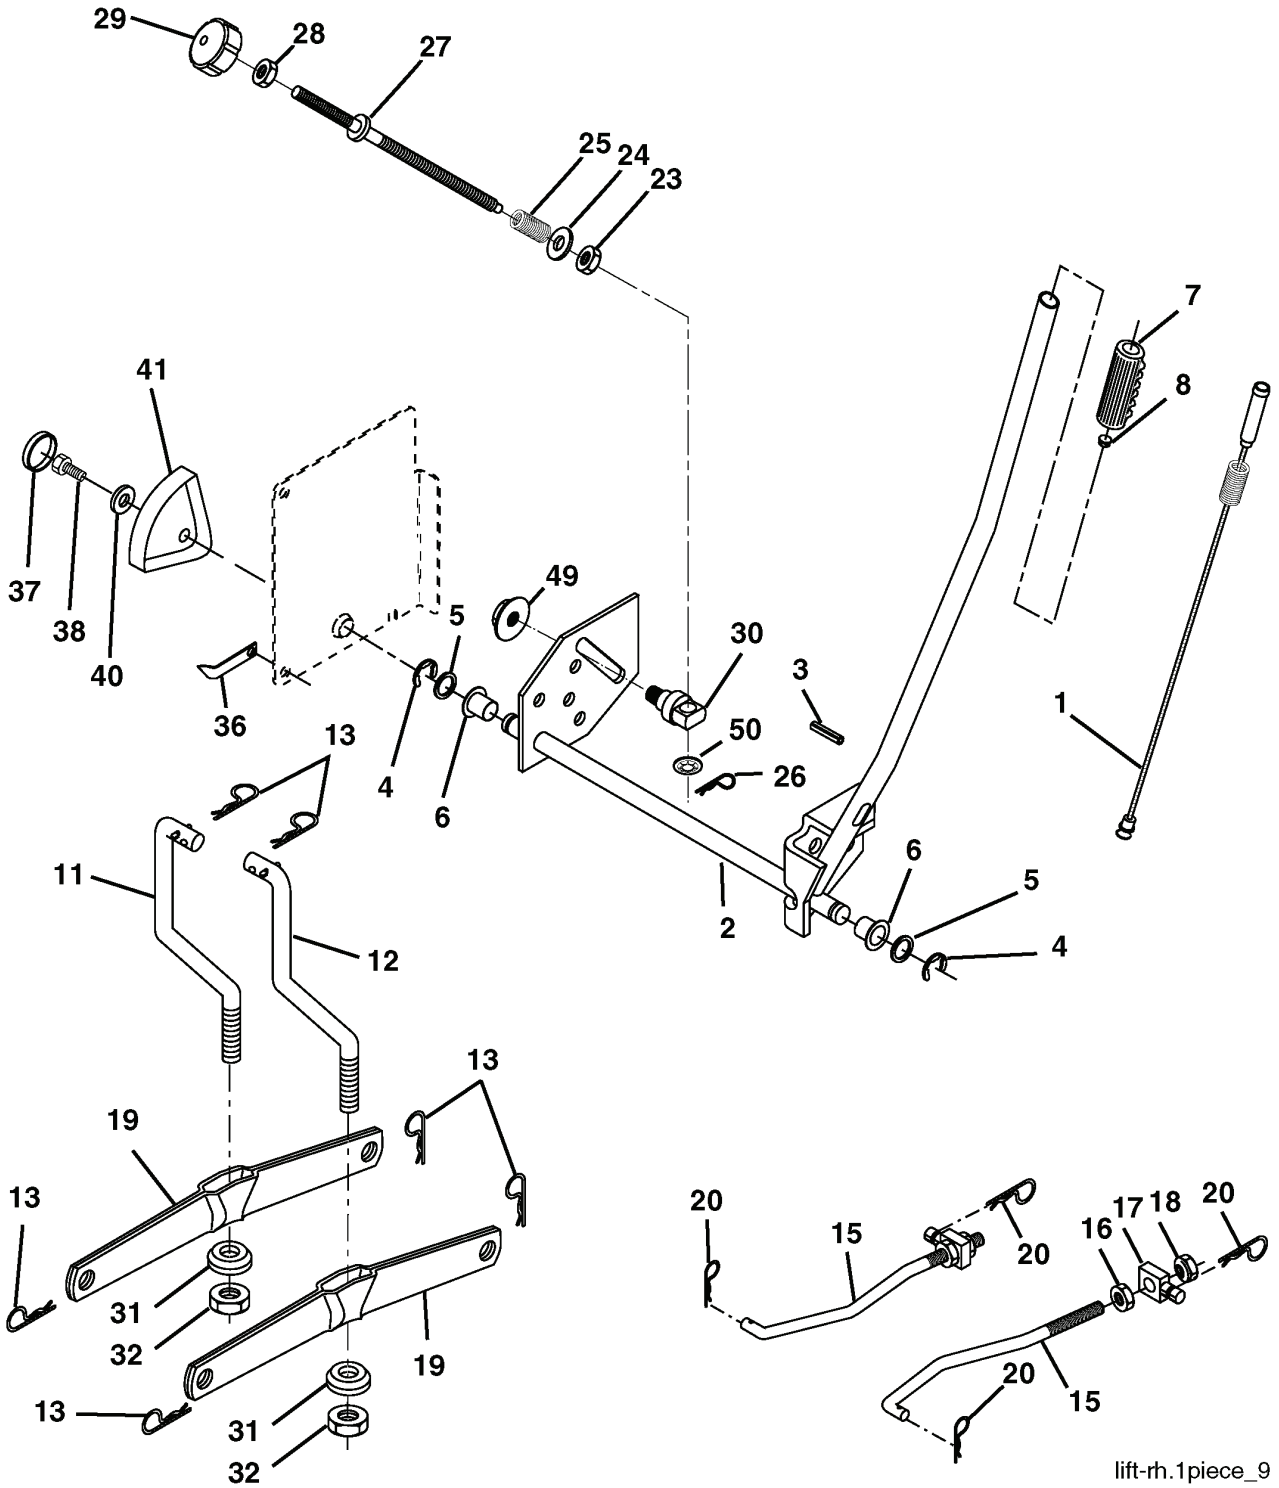

# REPAIR PARTS

TRACTOR- -MODEL NO. CTH191 (96061000701), PRODUCT NO. 954 17 02-39  
MOWER LIFT

lift-rh.1piece\_9

REF.	PART NO.	DESCRIPTION	REMARK	QTY.	KIT
1	532159460	WIRE		1	
2	532159471	LEVER		1	
3	532105767	PIN RETAINING SCREW		1	
4	812000002	RETAINER RING		1	
5	819211621	WASHER		1	
6	532120183	BEARING		1	
7	532125631	HANDLE		1	
8	532124526	KNOB		1	
11	532165829	ROD		1	
12	532165831	ROD		1	
13	532124670	RETAINER RING		1	
15	532173288	LINK		1	
16	873350800	NUT		1	
17	532175689	BRACKET		1	
18	873800800	NUT		1	
19	532139868	LEVER		1	
20	532163552	CLIP		1	
23	532110807	NUT		1	
24	819131016	WASHER		1	
25	532124874	SPRING		1	
26	532169484	PIN		1	
27	532126971	LEVER		1	
28	873350600	NUT		1	
29	532138057	KNOB		1	
30	532150233	TRUNNION		1	
31	532169865	BEARING		1	
32	873540600	NUT		1	
36	532155097	INDICATOR		1	
37	532123935	PLUG		1	
38	817060516	SCREW		1	
40	819112410	WASHER		1	
41	532123934	INDICATOR		1	
49	532145212	NUT		1	
50	532110452	NUT		1	

## REPAIR PARTS

TRACTOR- -MODEL NO. CTH191 (96061000701), PRODUCT NO. 954 17 02-39  
DECALS

---

REF.	PART NO.	DESCRIPTION	REMARK	QTY.	KIT
1	532145498	DECAL		1	
2	532193824	DECAL		1	
3	532188923	DECAL		1	
4	532194162	DECALC.INTERIEUR DE CAPOT		1	
5	532188925	DECAL		1	
6	532180432	DECAL		1	
7	532188921	DECAL		1	
9	532193823	DECALC.BAC ARRIERE		1	
10	532145005	DECAL		1	
11	532182166	DECAL		1	
12	532159737	DECAL		1	
14	532159736	DECAL		1	
17	532140837	DECAL		1	
20	532166960	DECAL		1	
21	532166286	DECAL		1	
--	532180432	DECAL		1	
--	532138311	DECAL		1	
--	532181090	PLATE		1	
--	532181091	PLATE		1	
--	532182621	DECAL		1	
--	532193834	OPERATORS MANUAL		1	
--	532193835	OPERATORS MANUAL		1	