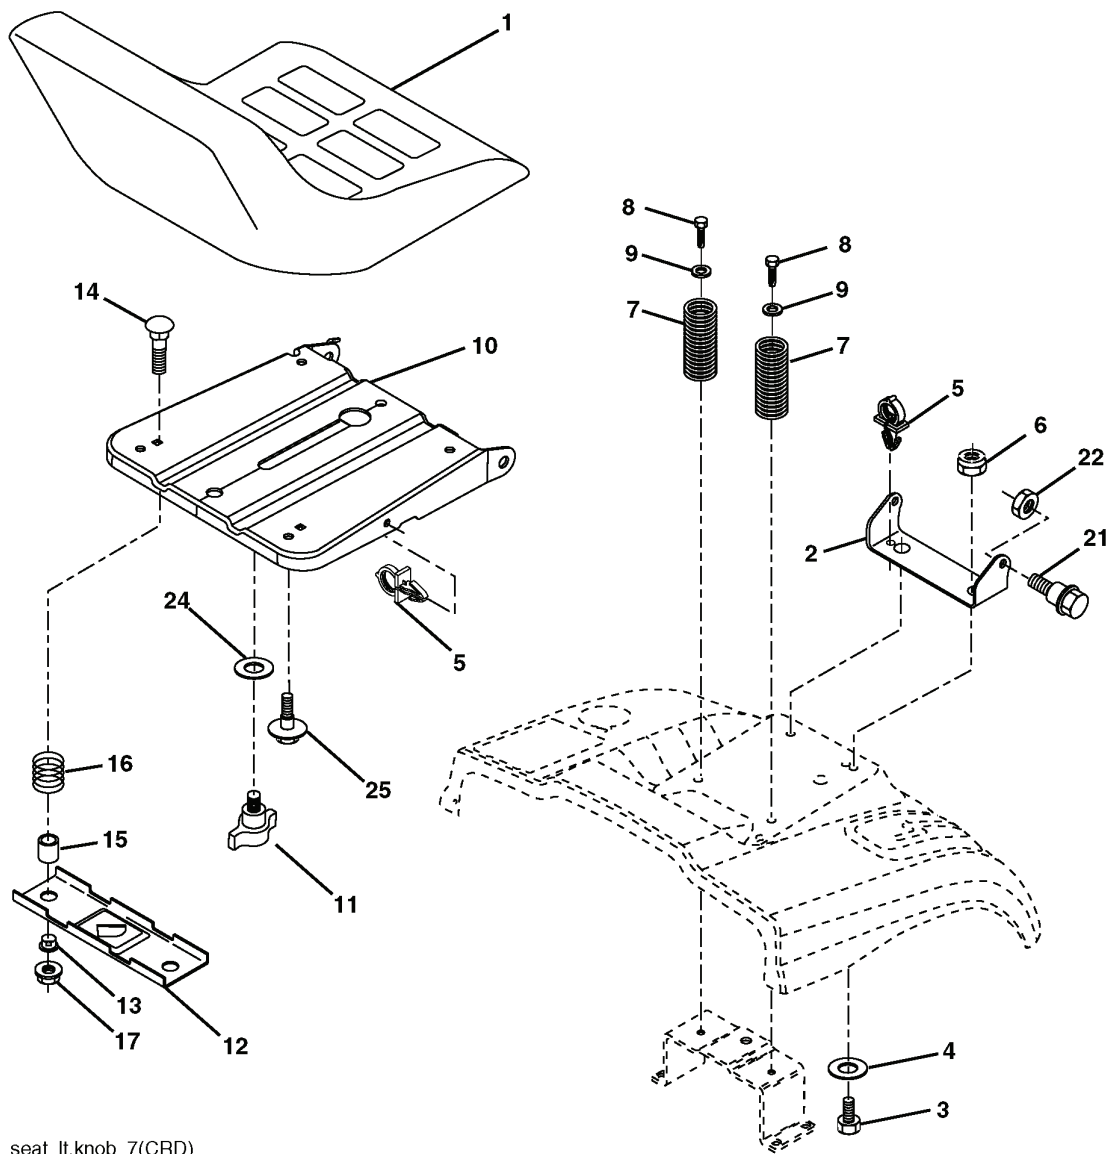

### WHEELS & TIRES

---

REF.	PART NO.	DESCRIPTION	REMARK	QTY.	KIT
1	532059192	CAP VALVE		1	
2	532065139	NIPPLE		1	
3	532106222	TIRE		1	
4	532059904	HOSE		1	
5	532138336	RIM		1	
6	532124957	FITTING		1	
7	532124959	BEARING		1	
8	532138337	RIM.SPROCKET		1	
9	532122082	TIRE		1	
10	532124926	HOSE		1	
11	532175039	HUB CAP		1	
--	532144334	SEALING FOAM		1	

# REPAIR PARTS

TRACTOR- -MODEL NO. CTH191 (96061000701), PRODUCT NO. 954 17 02-39  
SEAT ASSEMBLY

seat\_lt.knob\_7(CRD)

---

REF.	PART NO.	DESCRIPTION	REMARK	QTY.	KIT
1	532184995	SEAT		1	
2	532140551	BRACKET		1	
3	871110616	SCREW		1	
4	819131610	WASHER		1	
5	532145006	CLIP		1	
6	873800600	NUT		1	
7	532124181	SPRING		1	
8	817000616	SCREW		1	
9	819131614	WASHER		1	
10	532182493	BRACKET		1	
11	532166369	WING NUT		1	
12	532121246	BRACKET		1	
13	532121248	BUSHING		1	
14	872050412	BOLT		1	
15	532121249	SPACER		1	
16	532123740	SPRING		1	
17	532123976	LOCKNUT		1	
21	532171852	BOLT		1	
22	873800500	LOCK NUT		1	
24	819171912	WASHER		1	
25	532127018	BOLT		1	