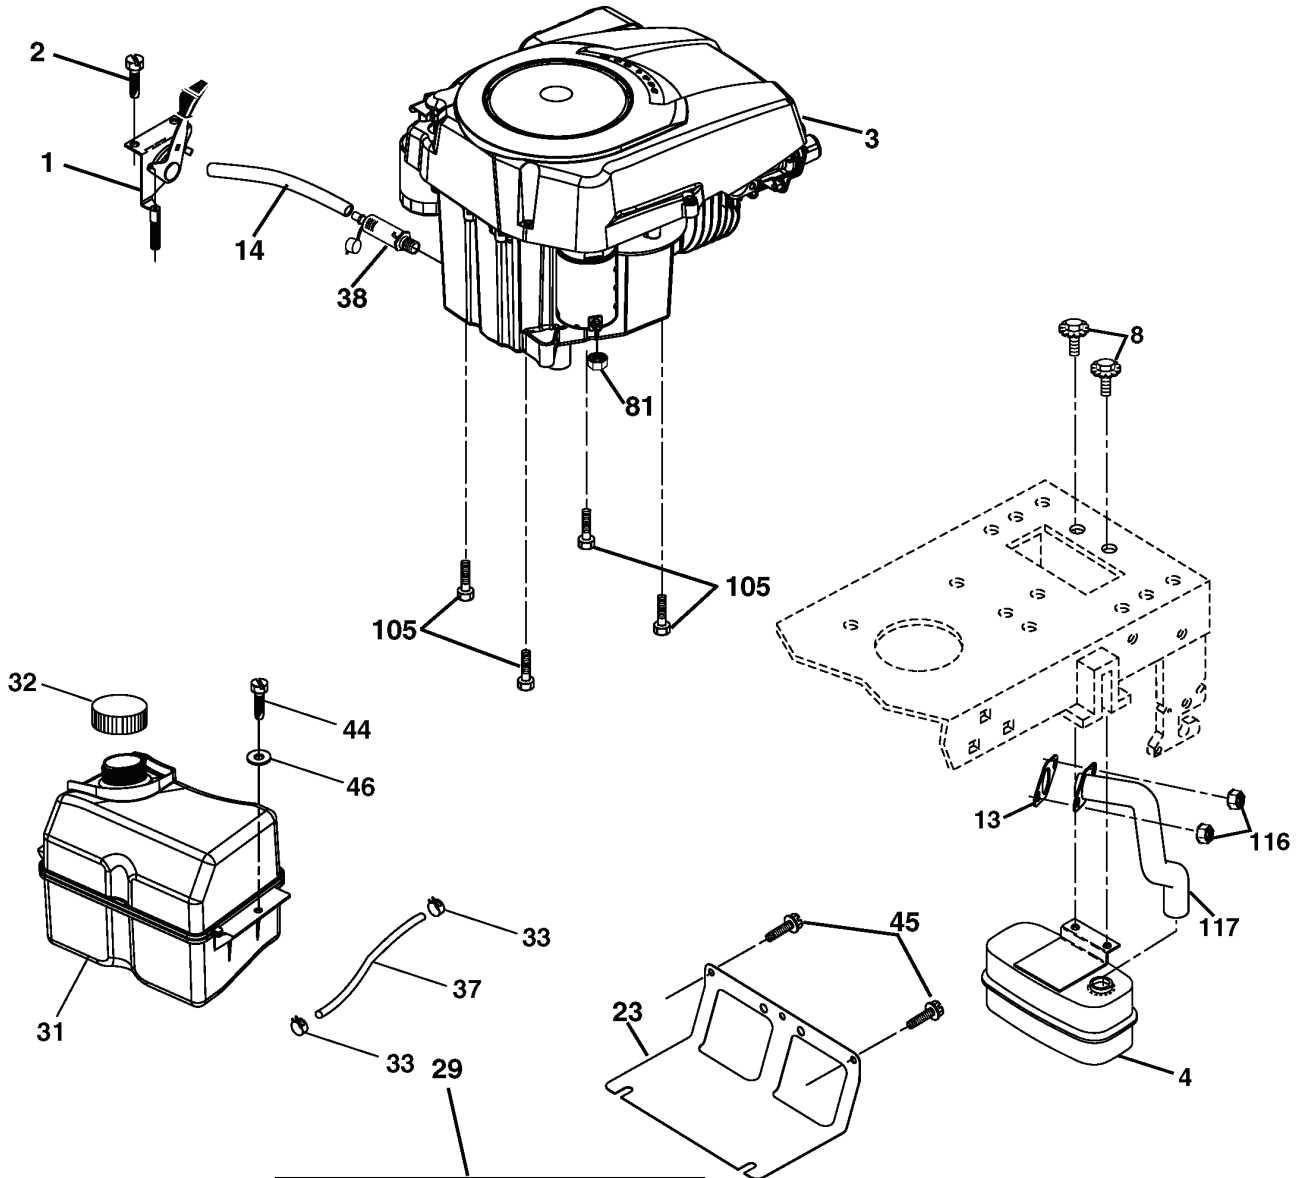

REPAIR PARTS

TRACTOR- -MODEL NO. CTH191 (96061000701), PRODUCT NO. 954 17 02-39
ENGINE

OPTIONAL EQUIPMENT
Spark Arrester

REF.	PART NO.	DESCRIPTION	REMARK	QTY.	KIT
1	532170805	CONTROL THROT /CH FLAG		1	
2	817720408	SCREW		1	
4	532188655	MUFFLER		1	
8	532171877	BOLT		1	
13	532185909	GASKET		1	
14	532148456	TUBE		1	
23	532169837	HEAT SHIELD		1	
29	532137180	SPARK ARRESTER KIT		1	
31	532185534	TANK UNIT		1	
32	532140527	FUEL CAP		1	
33	532123487	HOSE CLAMP		1	
37	532137040	HOSE		1	
38	532181654	PLUG		1	
44	817670412	SCREW		1	
45	817000612	SCREW		1	
46	819091416	WASHER		1	
81	873510400	NUT		1	
105	817120616	SCREW		1	
116	532184362	NUT		1	
117	532188654	TUBE EXHAUST		1