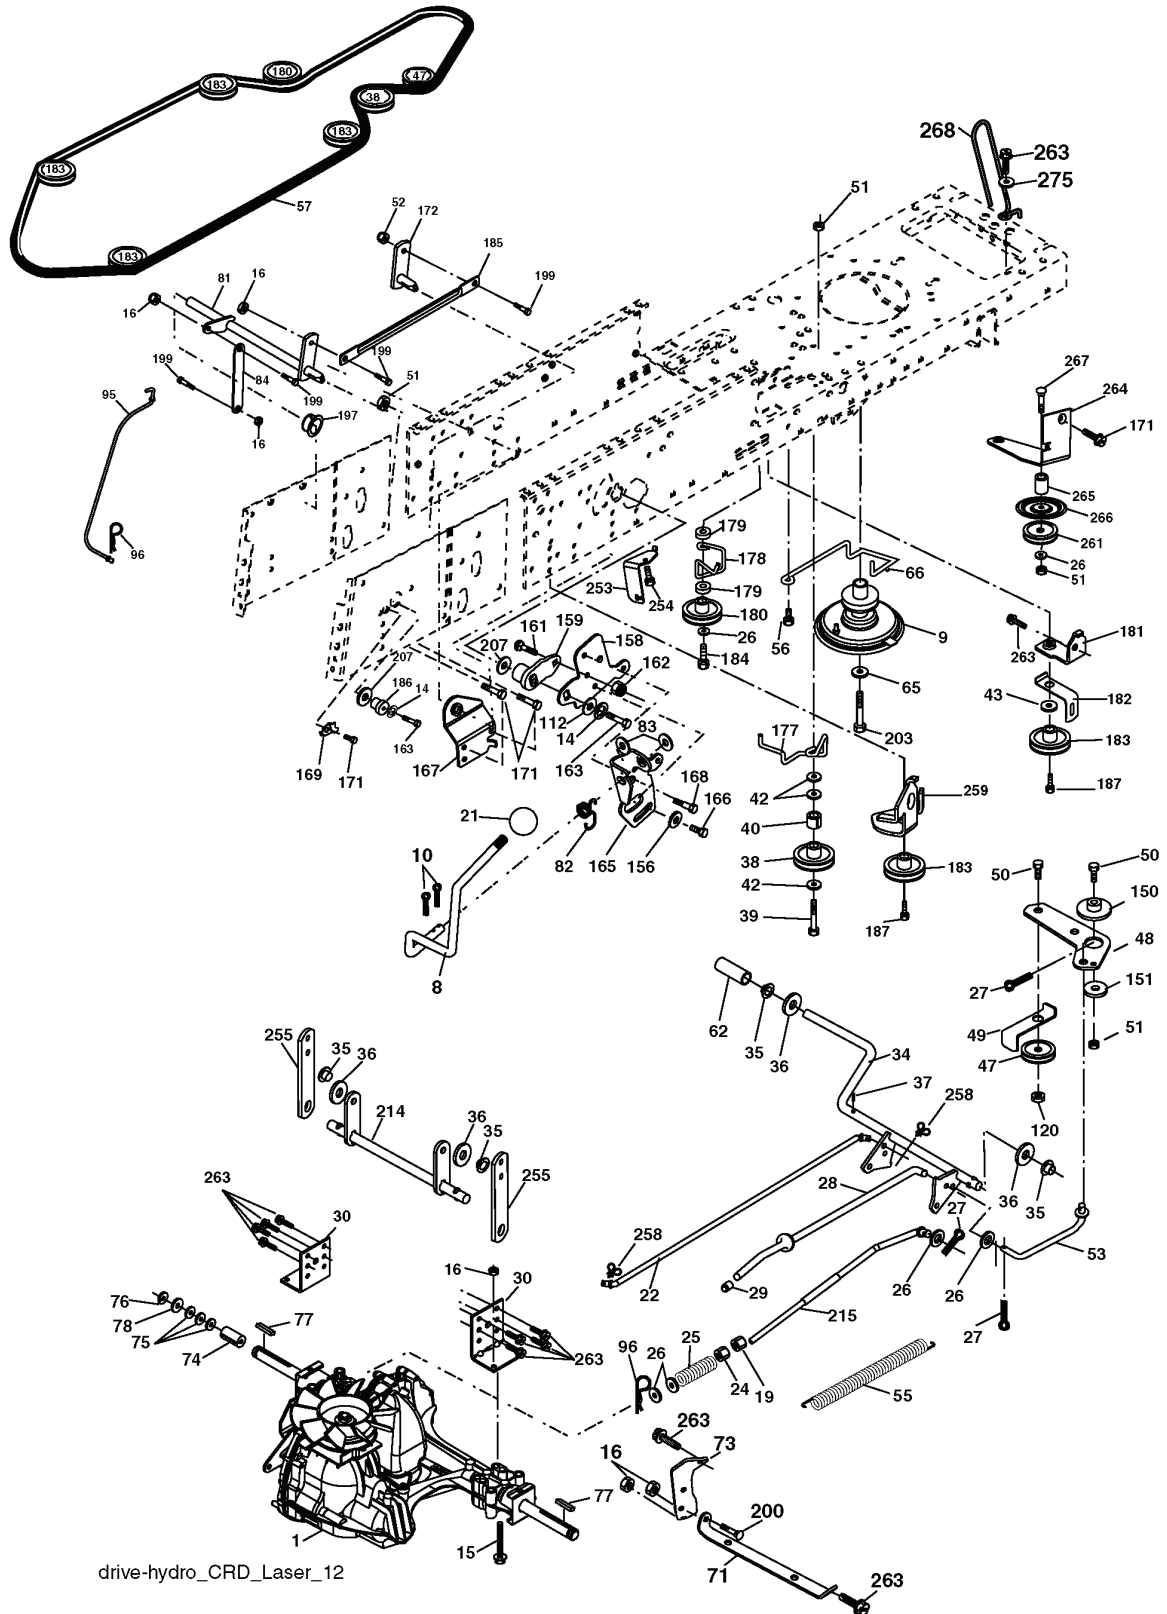

REPAIR PARTS

TRACTOR- -MODEL NO. CTH191 (96061000701), PRODUCT NO. 954 17 02-39
DRIVE

drive-hydro_CRD_Laser_12

REF.	PART NO.	DESCRIPTION	REMARK	QTY.	KIT
8	532165619	ROD		1	
9	532180354	CLUTCH		1	
10	876020416	SPLIT PIN		1	
14	810040400	WASHER		1	
16	873800500	LOCK NUT		1	
19	873800600	NUT		1	
21	532121274	KNOB		1	
22	532175652	ROD		1	
24	873350600	NUT		1	
25	532192036	SPRING		1	
26	819131316	WASHER		1	
27	876020412	SPLIT PIN		1	
28	532175765	SHAFT		1	
29	532071673	COVER		1	
30	532169592	BRACKET		1	
34	532175578	SHAFT		1	
35	532120183	BEARING		1	
36	819211616	WASHER		1	
37	532124963	PIN RETAINING SCREW		1	
38	532165936	PULLEY		1	
39	874760644	BOLT		1	
40	532124965	SPACER		1	
42	819131312	WASHER		1	
43	819111012	WASHER		1	
47	532127783	PULLEY		1	
48	532154407	GUIDE		1	
49	532123205	BELT GUIDE		1	
50	872110612	BOLT		1	
51	873680600	NUT		1	
52	873680500	NUT		1	
53	532105710	LINK		1	
55	532105709	SPRING		1	
56	817060620	SCREW		1	
57	532170140	BELT		1	
62	532123533	PEDAL RUBBER		1	
65	810040700	WASHER		1	
66	532154778	TENSIONER		1	
71	532169182	BRACKET		1	
73	532169183	ROD		1	
74	532137057	SPACER		1	
75	532121749	WASHER		1	
76	812000001	RETAINER RING		1	
77	532123583	KEY		1	
78	532121748	WASHER		1	
81	532170006	SHAFT		1	
82	532165711	SPRING		1	
83	819171216	WASHER		1	
84	532170007	LINK		1	
95	532170015	LINK		1	
96	532124788	RETAINER RING		1	
112	819091210	WASHER		1	
120	873900600	NUT		1	
145	874490544	SCREW		1	
150	532165850	BUSHING		1	
151	819133210	WASHER		1	
156	532166002	WASHER		1	
158	532165589	BRACKET		1	
159	532165494	LEVER		1	
161	872140406	BOLT		1	
162	873680400	NUT		1	
163	874780416	BOLT		1	
165	532165623	BRACKET		1	
166	817490510	SCREW		1	
167	532165588	BRACKET		1	
168	532165492	BOLT		1	
169	532165580	RETAINER		1	
171	817490608	SCREW		1	
172	532170271	LINK		1	
177	532165932	HOLDER		1	
178	532165933	HOLDER		1	
179	532120958	WASHER		1	
180	532165630	PULLEY		1	
181	532180211	BRACKET		1	
182	532182682	BELT GUIDE		1	
183	532186007	PULLEY		1	
184	817490644	SCREW		1	
185	532170008	LINK		1	
186	532165614	HUB		1