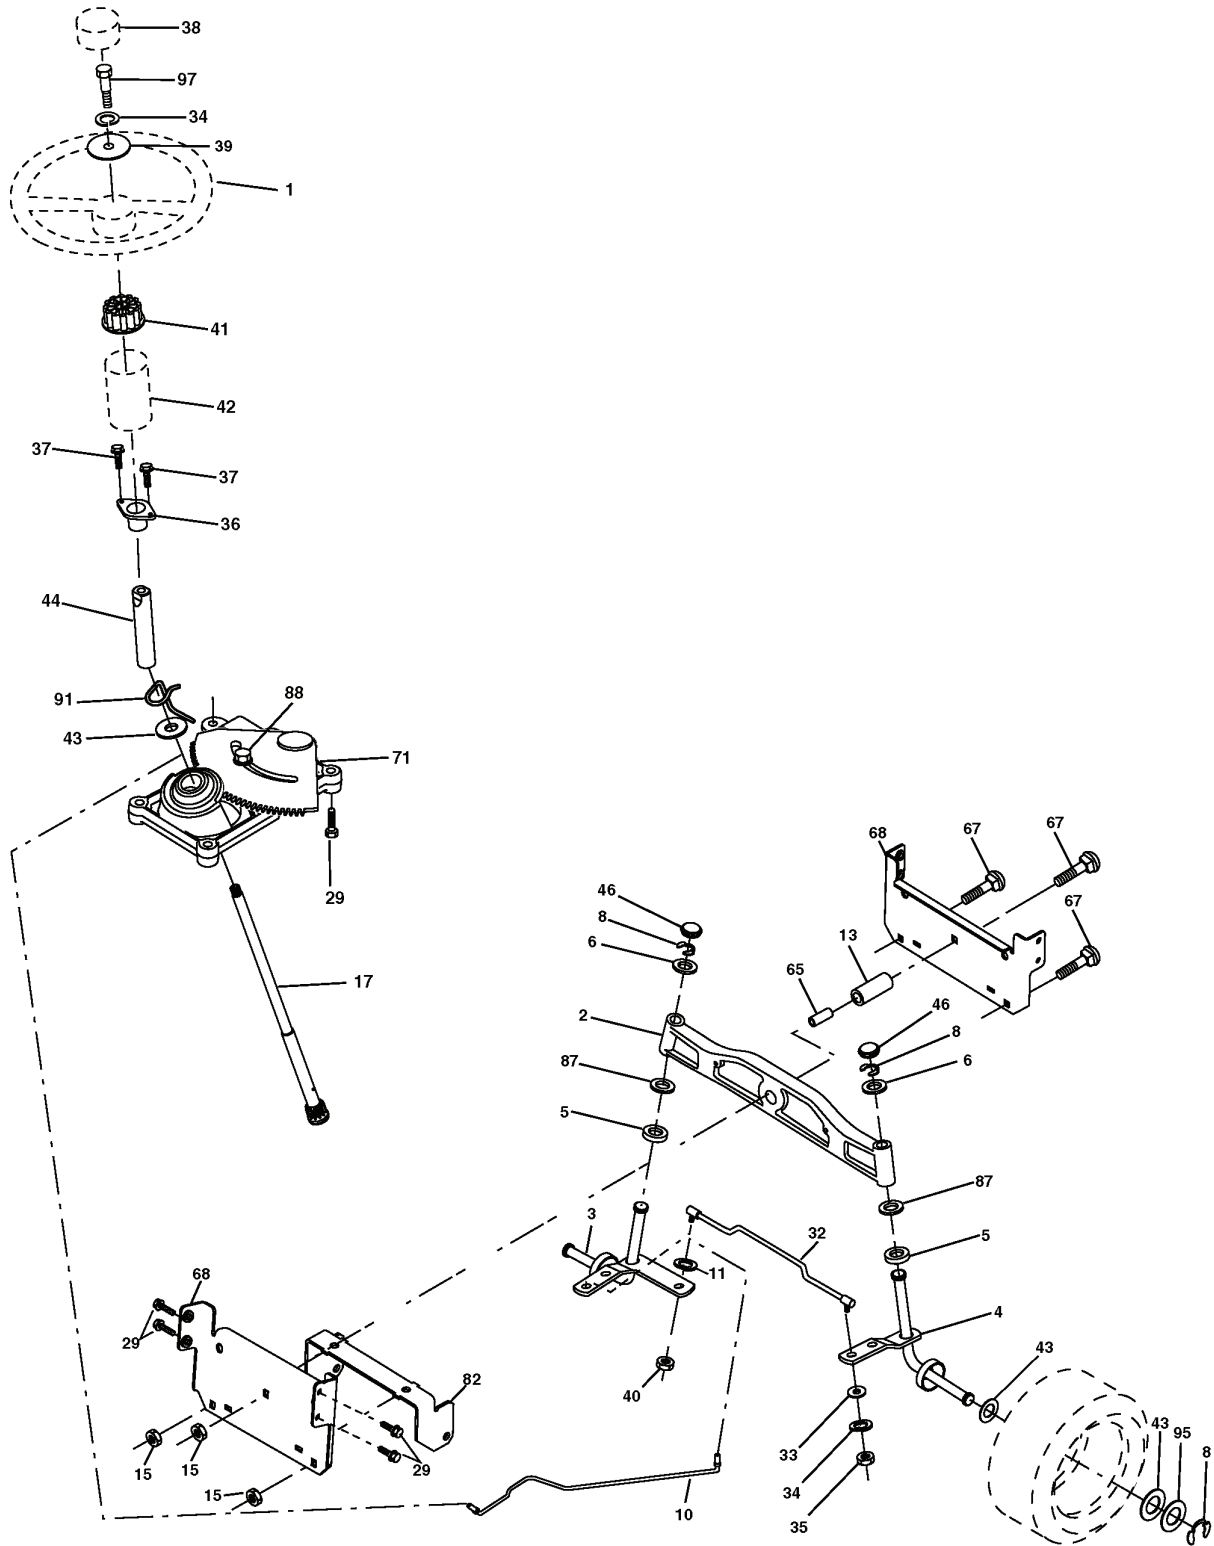

REPAIR PARTS

TRACTOR- -MODEL NO. CTH191 (96061000701), PRODUCT NO. 954 17 02-39
STEERING ASSEMBLY

REF.	PART NO.	DESCRIPTION	REMARK	QTY.	KIT
1	532193651	STEERING WHEEL		1	
2	532184706	SHAFT		1	
3	532169840	SPINDLE		1	
4	532169839	SPINDLE		1	
5	532124931	WASHER		1	
6	532121748	WASHER		1	
8	812000029	RETAINER RING		1	
10	532175121	ROD		1	
11	810040600	WASHER		1	
13	532136518	PIPE		1	
15	532145212	NUT		1	
17	532190753	ROD		1	
29	817000612	SCREW		1	
32	532170162	ROD		1	
33	819111216	WASHER		1	
34	810040500	WASHER		1	
35	873540500	NUT		1	
36	532155099	BUSHING		1	
37	532152927	SCREW		1	
38	532193652	HUB		1	
39	819113812	WASHER		1	
40	873540600	NUT		1	
41	532186737	ADAPTER		1	
42	532169634	SLEEVE		1	
43	532121749	WASHER		1	
44	532190752	SHAFT		1	
46	532195602	PLUG		1	
65	532160367	SPACER		1	
67	872110618	BOLT		1	
68	532169827	SHAFT		1	
71	532175146	STEERING GEAR		1	
82	532169835	BRACKET		1	
87	532173966	WASHER		1	
88	532175118	BOLT		1	
91	532175553	SPRING		1	
95	532188967	WASHER		1	
97	874780564	BOLT		1