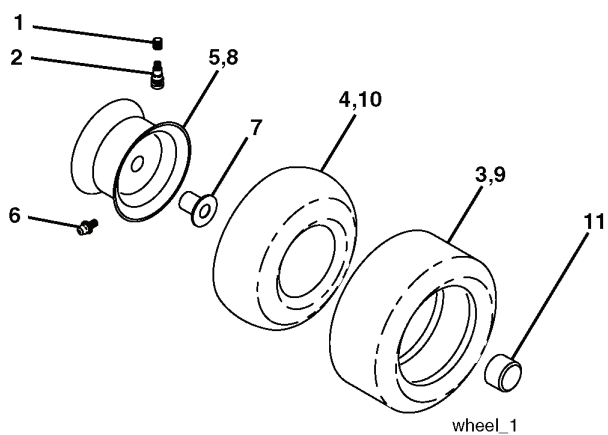

# REPAIR PARTS

TRACTOR- -MODEL NO. CTH191 (96061000701), PRODUCT NO. 954 17 02-39  
ENGINE

**OPTIONAL EQUIPMENT**  
**Spark Arrester**

---

REF.	PART NO.	DESCRIPTION	REMARK	QTY.	KIT
1	532170805	CONTROL THROT /CH FLAG		1	
2	817720408	SCREW		1	
4	532188655	MUFFLER		1	
8	532171877	BOLT		1	
13	532185909	GASKET		1	
14	532148456	TUBE		1	
23	532169837	HEAT SHIELD		1	
29	532137180	SPARK ARRESTER KIT		1	
31	532185534	TANK UNIT		1	
32	532140527	FUEL CAP		1	
33	532123487	HOSE CLAMP		1	
37	532137040	HOSE		1	
38	532181654	PLUG		1	
44	817670412	SCREW		1	
45	817000612	SCREW		1	
46	819091416	WASHER		1	
81	873510400	NUT		1	
105	817120616	SCREW		1	
116	532184362	NUT		1	
117	532188654	TUBE EXHAUST		1	

REF.	PART NO.	DESCRIPTION	REMARK	QTY.	KIT
1	532165249	ROD		1	
2	872140416	BOLT		1	
3	532123976	LOCKNUT		1	
4	532169916	HANDLE		1	
5	874981024	SCREW		1	
6	874981032	SCREW		1	
7	873401000	NUT		1	
8	532181095	COVER		1	
9	872140418	BOLT		1	
10	532181282	TUBE		1	
11	532165719	ROD		1	
12	532188848	BRACKET		1	
15	532124670	RETAINER RING		1	
17	872140506	BOLT		1	
19	873900500	NUT		1	
20	532188847	BRACKET		1	
21	532180880	BAG		1	
22	532165781	CLAMP		1	
23	532165782	FRAME		1	
24	532165783	FRAME		1	
25	532180124	TUBE		1	
26	532165785	FRAME		1	
28	532165787	HANDLE		1	
31	532169484	PIN		1	
32	532126875	RIVET		1	
33	532169380	PLUG		1	
34	532165570	HANDLE		1	
35	532165572	PIN RETAINING SCREW		1	
36	819132012	WASHER		1	
37	532175401	PLUG		1	
38	872010520	BOLT		1	
39	532180985	SEAL		1	
41	532169683	BRACKET		1	
43	532174083	PLUG		1	
44	532193312	PIN CLEVIS		1	
45	532193313	PIN		1	

### WHEELS & TIRES

---

REF.	PART NO.	DESCRIPTION	REMARK	QTY.	KIT
1	532059192	CAP VALVE		1	
2	532065139	NIPPLE		1	
3	532106222	TIRE		1	
4	532059904	HOSE		1	
5	532138336	RIM		1	
6	532124957	FITTING		1	
7	532124959	BEARING		1	
8	532138337	RIM.SPROCKET		1	
9	532122082	TIRE		1	
10	532124926	HOSE		1	
11	532175039	HUB CAP		1	
--	532144334	SEALING FOAM		1	