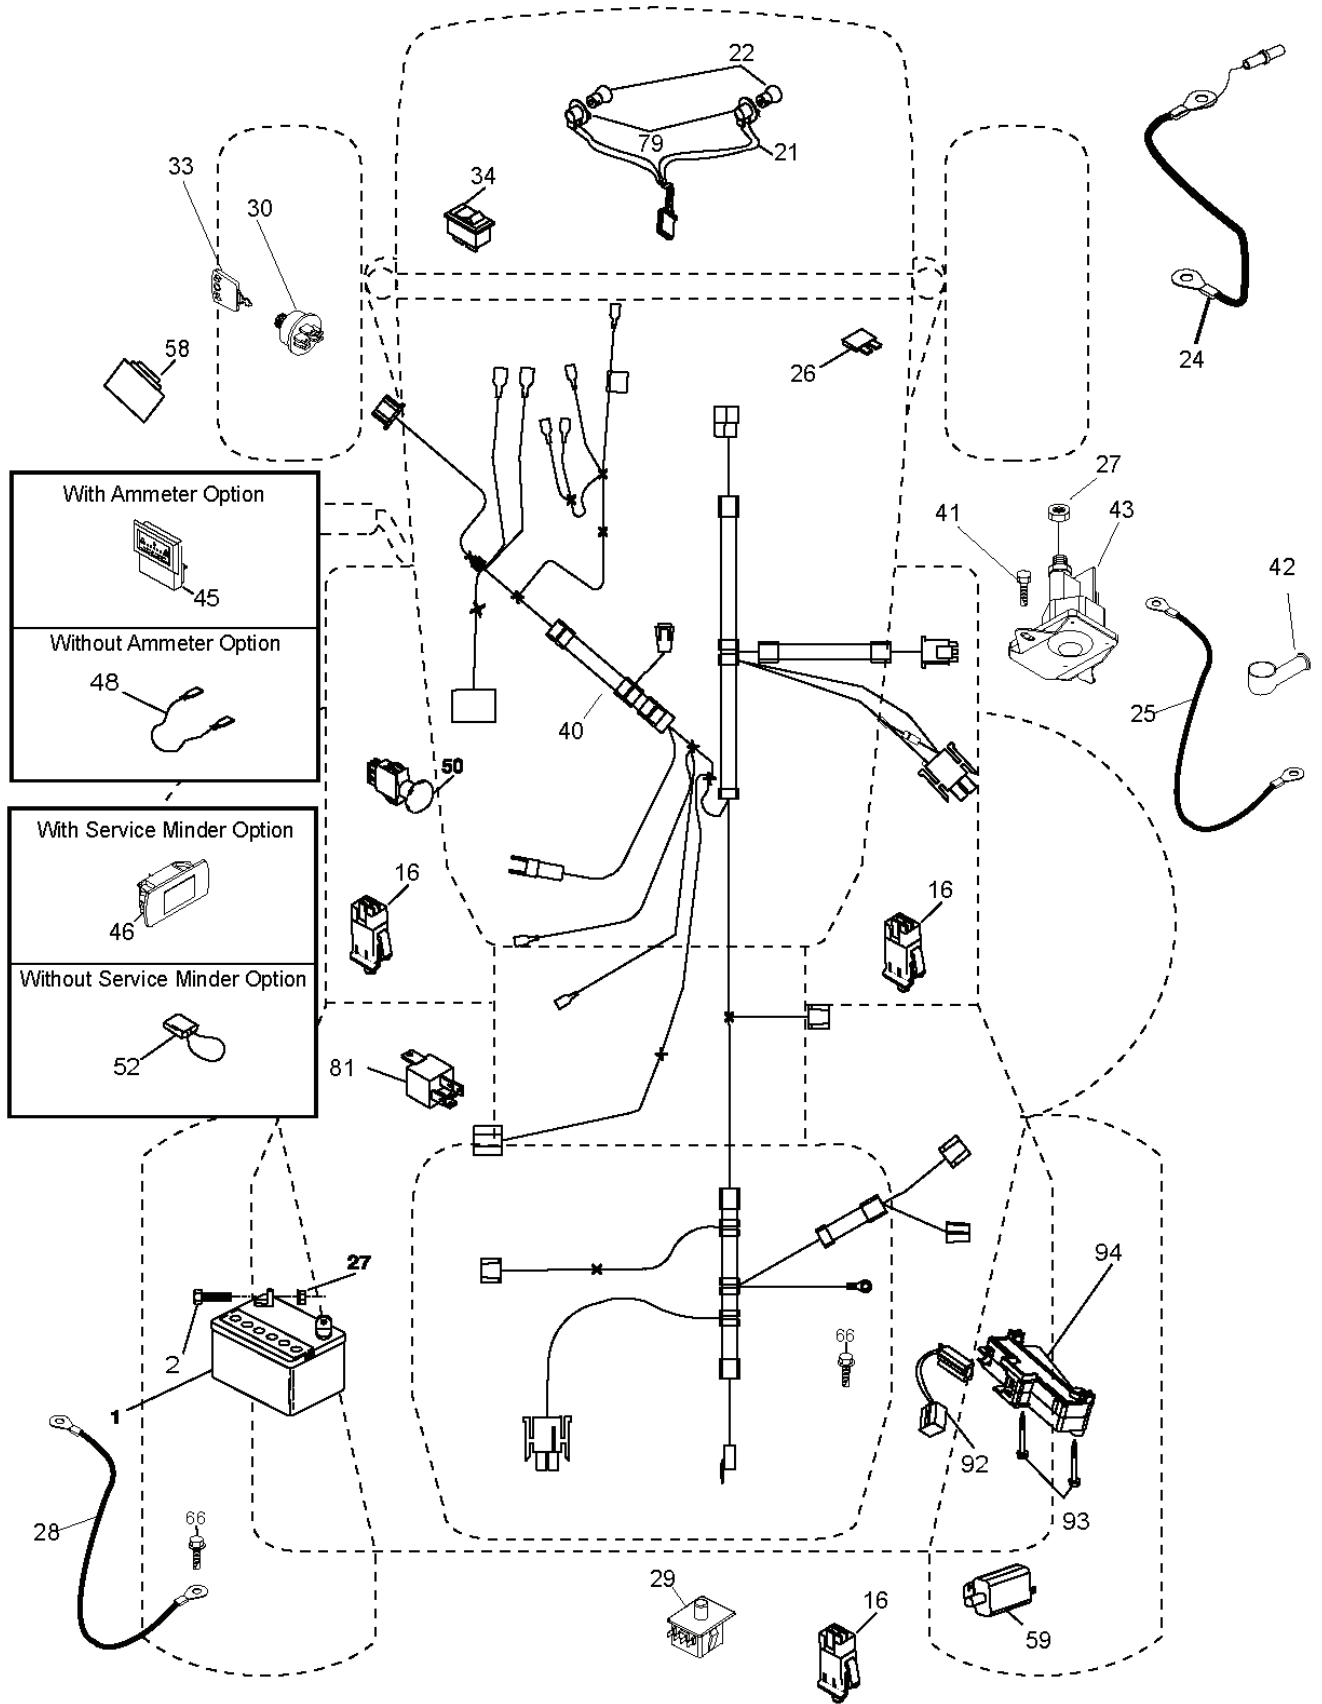

C03

REF.	PART NO.	DESCRIPTION	REMARK	QTY.	KIT
1	532163465	BATTERY		1	
2	874760412	BOLT		1	
16	532176138	MICRO SWITCH		1	
21	532400252	HARNESS		1	
22	532004152	BULB		1	
24	532124780	CABLE		1	
25	532165987	CABLE		1	
26	532175158	FUSE		1	
27	873510400	NUT		1	
28	532127725	CABLE		1	
29	532192749	SWITCH.SEAT.DP W/RAMPS		1	
30	532193350	IGNITION MODULE		1	
33	532411935	KEY		1	
34	532110712	SWITCH		1	
40	532197434	CABLE ASSY		1	
41	871110408	BOLT		1	
42	532131563	COVER		1	
43	532192507	SOLENOID		1	
46	532413931	HOUR METER		1	
48	532140844	ADAPTER		1	
50	532174651	SWITCH		1	
58	532169419	BUZZER		1	
59	532180379	SWITCH FBI		1	
66	817490608	SCREW		1	
79	532175242	HOLDER		1	
81	532109748	RELAY		1	
92	532196615	CABLE ASSY		1	
93	532192540	SCREW		1	
94	532191834	MODULE.REVERSE.ROS		1