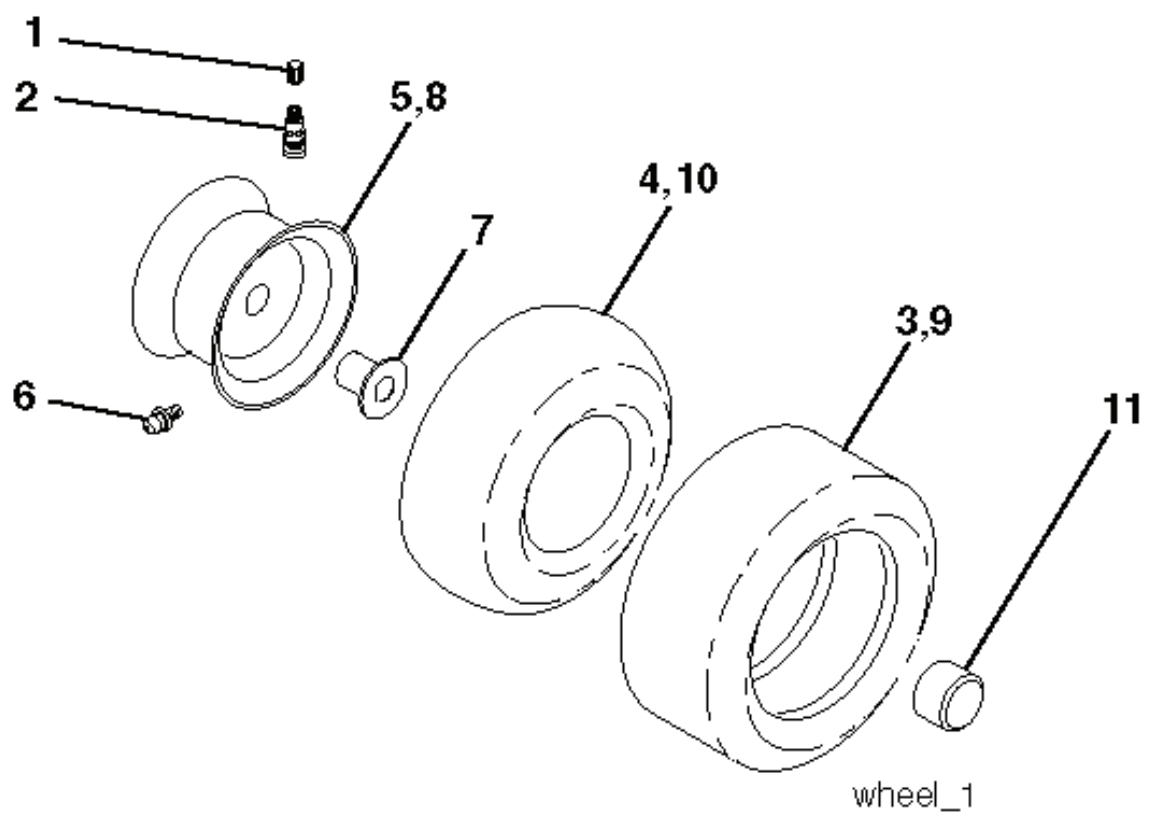

03048

PTO SWITCH

POSITION	CIRCUIT
OFF	C + G, B + H
ON	C + F, B + E, A + D

RELAY

●
NON-REMOVABLE CONNECTIONS

○
REMOVABLE CONNECTIONS

seat_lt.knob_16(CRD)

REF.	PART NO.	DESCRIPTION	REMARK	QTY.	KIT
1	532188715	SIEGE CONDUCTEUR		1	
2	532140551	BRACKET		1	
3	871110616	SCREW		1	
4	819131610	WASHER		1	
5	532145006	CLIP		1	
6	873800600	NUT		1	
7	532124181	SPRING		1	
8	817000616	SCREW		1	
9	819131614	WASHER		1	
10	532195530	BERCEAU DE SIEGE CONDUCTEUR		1	
11	532166369	WING NUT		1	
12	532174648	BRACKET		1	
13	532121248	BUSHING		1	
14	872050412	BOLT		1	
15	532121249	SPACER		1	
16	532123740	SPRING		1	
17	532123976	LOCKNUT		1	
21	532171852	BOLT		1	
22	873800500	LOCK NUT		1	
24	819171912	WASHER		1	
25	532127018	BOLT		1	

REF.	PART NO.	DESCRIPTION	REMARK	QTY.	KIT
1	532059192	CAP VALVE		1	
2	532065139	NIPPLE		1	
3	532106222	TIRE		1	
4	532059904	HOSE		1	
5	532138336	RIM		1	
6	532124957	FITTING		1	
7	532124959	BEARING		1	
8	532138337	RIM SPROCKET		1	
9	532122082	TIRE		1	
10	532124926	HOSE		1	
11	532175039	HUB CAP		1	
--	532144334	SEALING FOAM		1	