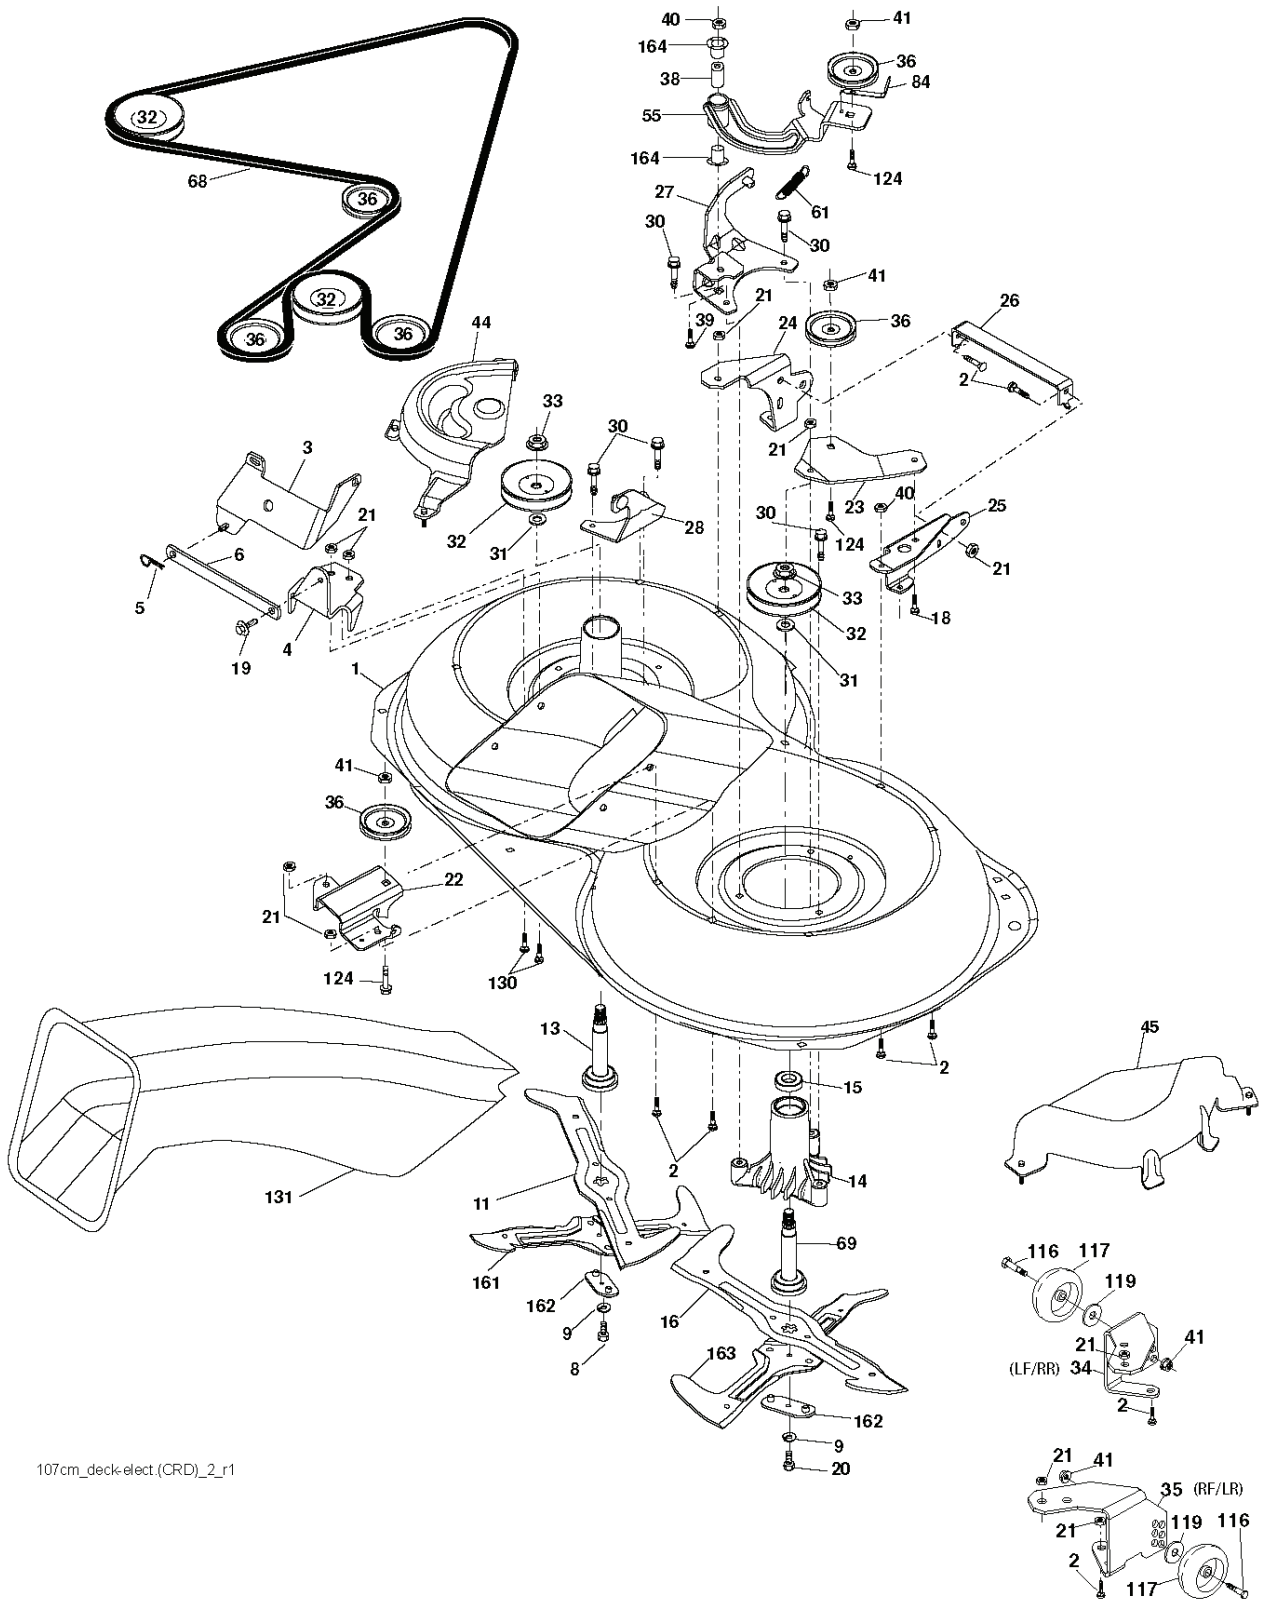

107cm_deck-elect(CRD)_2_r1

REF.	PART NO.	DESCRIPTION	REMARK	QTY.	KIT
1	532169160	HOUSING		1	
2	872140506	BOLT		1	
3	532431864	BRACKET		1	
4	532169167	BRACKET		1	
5	532124670	RETAINER RING		1	
6	532165557	ROD		1	
8	532181712	BOLT		1	
9	810030600	WASHER		1	
11	532180583	BLADE		1	
13	532137645	SHAFT		1	
14	532128774	BEARING HOUSING		1	
15	532110485	BEARING		1	
16	532180584	BLADE		1	
18	872110606	BOLT		1	
19	532132827	SPEC. BOLT		1	
20	532181713	BOLT		1	
21	873680500	NUT		1	
22	532169165	BRACKET		1	
23	532169166	BRACKET		1	
24	532413436	BRACKET		1	
25	532400105	BRACKET		1	
26	532400110	SUPPORT		1	
27	532169172	BRACKET		1	
28	532169168	BRACKET		1	
30	532173984	SCREW		1	
31	532187690	WASHER		1	
32	532198145	PULLEY		1	
33	532400234	NUT		1	
34	532400103	BRACKET		1	
35	532400104	BRACKET		1	
36	532146763	PULLEY		1	
38	532169851	SPACER		1	
39	872110622	BOLT		1	
40	873680600	NUT		1	
41	873900600	NUT		1	
44	532175538	COVER		1	
45	532175539	COVER		1	
46	532137729	SCREW		1	
55	532169849	LEVER		1	
61	532199487	SPRING		1	
68	532402009	BELT		1	
69	532165482	SHAFT		1	
84	532156085	BELT GUIDE		1	
116	532193406	BOLT		1	
117	532174873	WHEEL		1	
118	873900600	NUT		1	
119	819132012	WASHER		1	
124	872110612	BOLT		1	
130	872110506	BOLT		1	
131	532165661	PIPE		1	
161	532180424	BLADE		1	
162	532180878	ADAPTER		1	
163	532180425	BLADE		1	
164	532124937	BEARING COL. STRG.		1	
--	532181857	BEARING HOUSING	Mandrel Assembly (Includes housing, shaft assembly, and bearing only - pulley/nut/washer and blade bolt/washers not included).	1	
--	532181858	BEARING HOUSING		1	
--	532400325	HOUSING		1