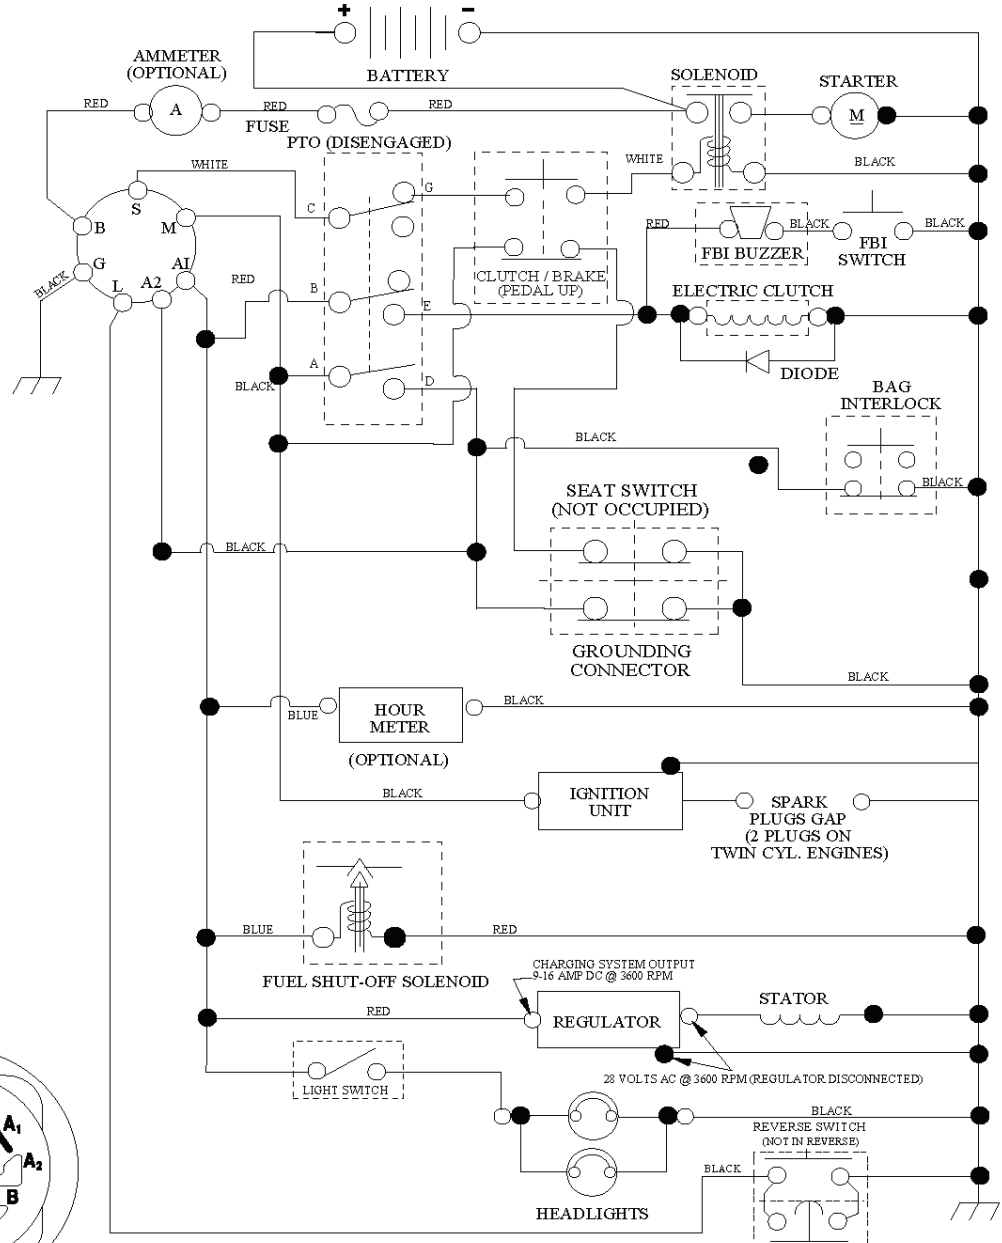

SCH05

IGNITION SWITCH

POSITION	CIRCUIT	"MAKE"
OFF	M+G+A1	
RUN/OVERRIDE	B+A1	
RUN	B+A1	L+A2
START	B + S + A1	

WIRING INSULATED CLIPS
NOTE: IF WIRING INSULATED CLIPS WERE REMOVED FOR SERVICING OF UNIT, THEY SHOULD BE RE-INSTALLED TO PROPERLY SECURE YOUR WIRING.

03048

PTO SWITCH

POSITION	CIRCUIT
OFF	C + G, B + H
ON	C + F, B + E, A + D

●
NON-REMOVABLE CONNECTIONS

○
REMOVABLE CONNECTIONS