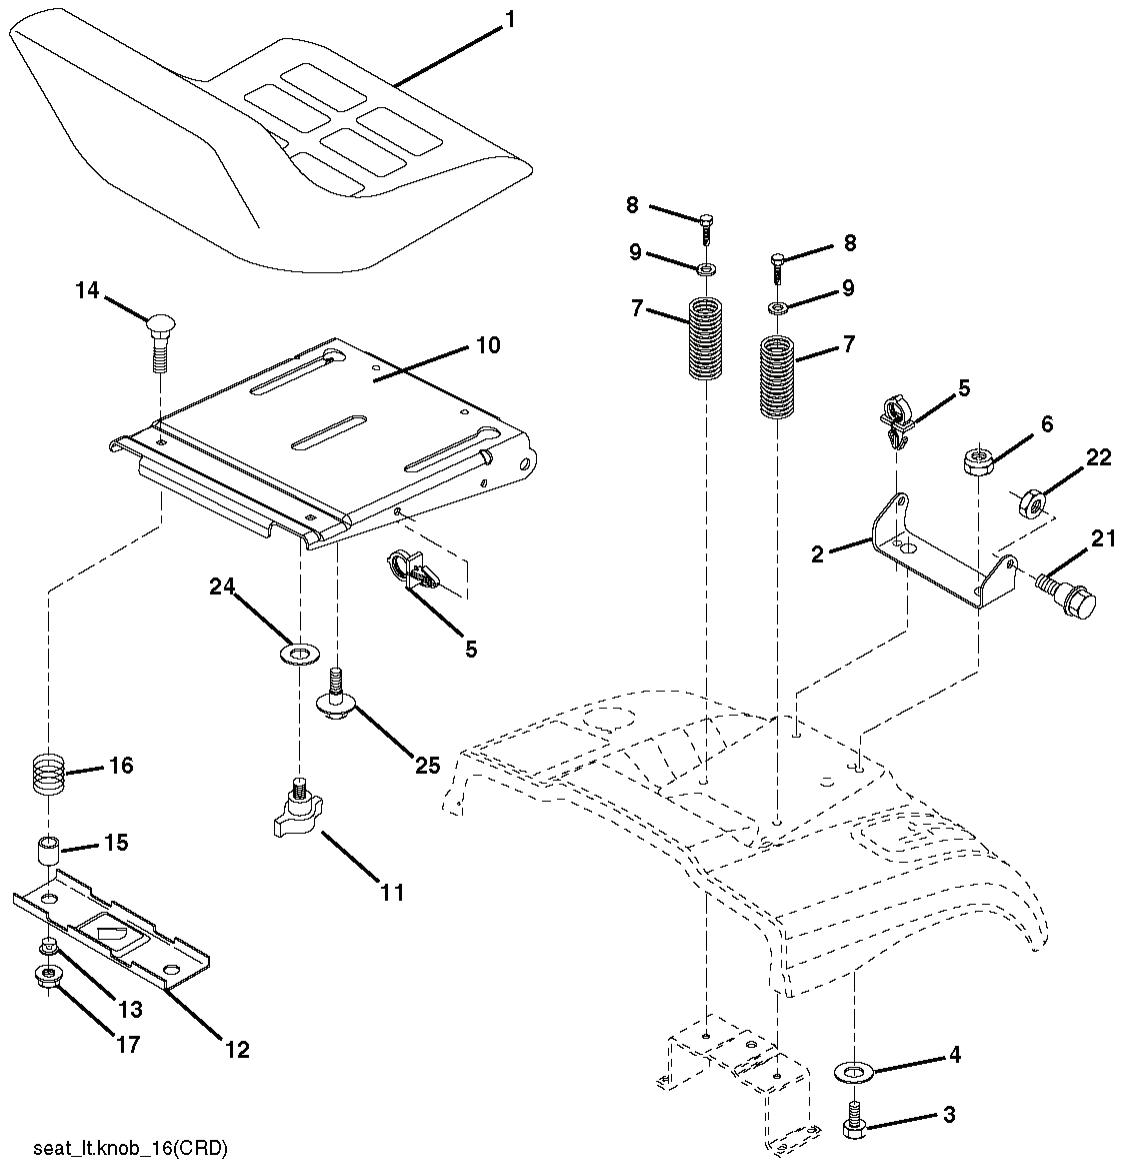

SCH05

IGNITION SWITCH

POSITION	CIRCUIT	"MAKE"
OFF	M+G+A1	
RUN/OVERRIDE	B+A1	
RUN	B+A1	L+A2
START	B + S + A1	

WIRING INSULATED CLIPS
 NOTE: IF WIRING INSULATED CLIPS WERE REMOVED FOR SERVICING OF UNIT, THEY SHOULD BE RE-INSTALLED TO PROPERLY SECURE YOUR WIRING.

03048

PTO SWITCH

POSITION	CIRCUIT
OFF	C + G, B + H
ON	C + F, B + E, A + D

RELAY

●
NON-REMOVABLE CONNECTIONS

○
REMOVABLE CONNECTIONS

seat_lt.knob_16(CRD)

REF.	PART NO.	DESCRIPTION	REMARK	QTY.	KIT
1	532188715	SIEGE CONDUCTEUR		1	
2	532140551	BRACKET		1	
3	871110616	SCREW		1	
4	819131610	WASHER		1	
5	532145006	CLIP		1	
6	873800600	NUT		1	
7	532124181	SPRING		1	
8	817000616	SCREW		1	
9	819131614	WASHER		1	
10	532195530	BERCEAU DE SIEGE CONDUCTEUR		1	
11	532166369	WING NUT		1	
12	532174648	BRACKET		1	
13	532121248	BUSHING		1	
14	872050412	BOLT		1	
15	532121249	SPACER		1	
16	532123740	SPRING		1	
17	532123976	LOCKNUT		1	
21	532171852	BOLT		1	
22	873800500	LOCK NUT		1	
24	819171912	WASHER		1	
25	532127018	BOLT		1	

REF.	PART NO.	DESCRIPTION	REMARK	QTY.	KIT
1	532059192	CAP VALVE		1	
2	532065139	NIPPLE		1	
3	532106222	TIRE		1	
4	532059904	HOSE		1	
5	532138336	RIM		1	
6	532124957	FITTING		1	
7	532124959	BEARING		1	
8	532138337	RIM SPROCKET		1	
9	532122082	TIRE		1	
10	532124926	HOSE		1	
11	532175039	HUB CAP		1	
--	532144334	SEALING FOAM		1	