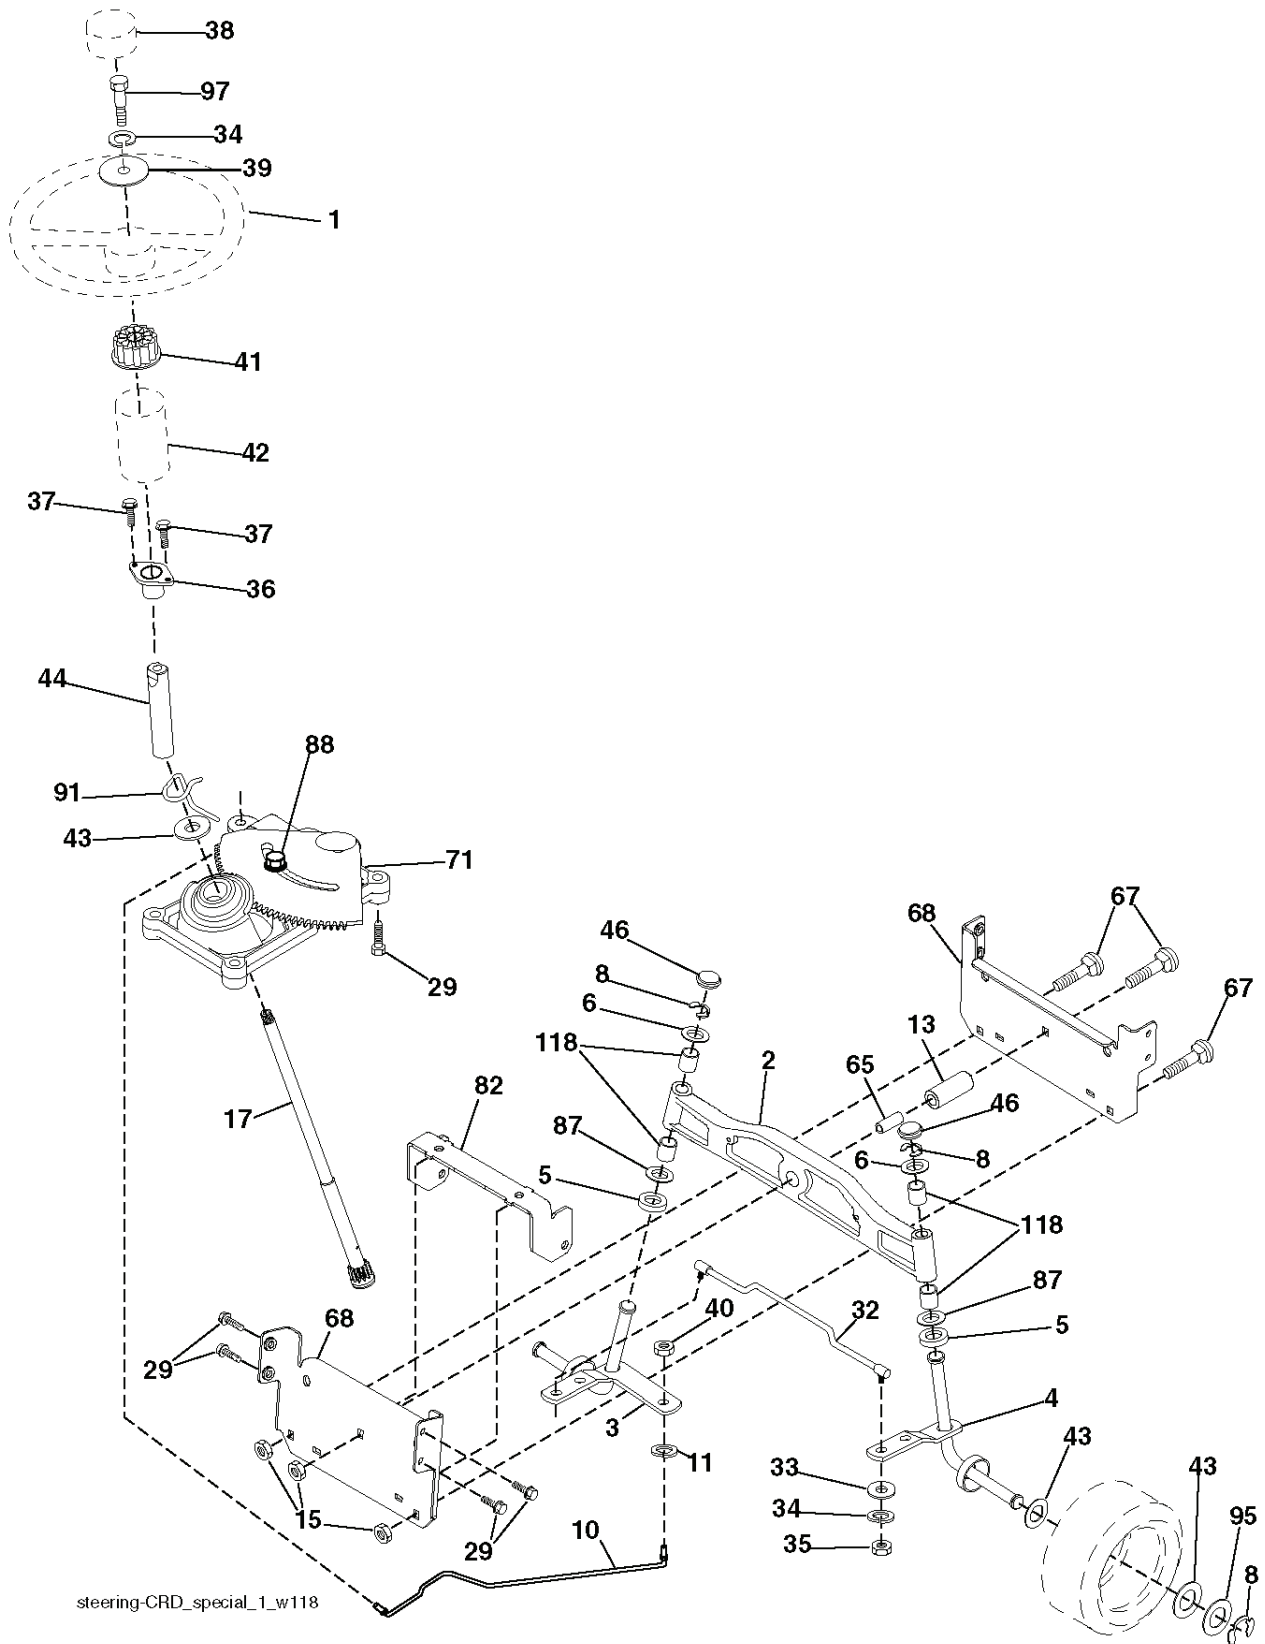

REF.	PART NO.	DESCRIPTION	REMARK	QTY.	KIT
1	532059192	CAP VALVE		1	
2	532065139	NIPPLE		1	
3	532106222	TIRE		1	
4	532059904	HOSE		1	
5	532138336	RIM		1	
6	532124957	FITTING		1	
7	532124959	BEARING		1	
8	532138337	RIM SPROCKET		1	
9	532122082	TIRE		1	
10	532124926	HOSE		1	
11	532175039	HUB CAP		1	
--	532144334	SEALING FOAM		1	

107cm_deck-elect(CRD)_2_r1

REF.	PART NO.	DESCRIPTION	REMARK	QTY.	KIT
1	532169160	HOUSING		1	
2	872140506	BOLT		1	
3	532431864	BRACKET		1	
4	532169167	BRACKET		1	
5	532124670	RETAINER RING		1	
6	532165557	ROD		1	
8	532181712	BOLT		1	
9	810030600	WASHER		1	
11	532180583	BLADE		1	
13	532137645	SHAFT		1	
14	532128774	BEARING HOUSING		1	
15	532110485	BEARING		1	
16	532180584	BLADE		1	
18	872110606	BOLT		1	
19	532132827	SPEC. BOLT		1	
20	532181713	BOLT		1	
21	873680500	NUT		1	
22	532169165	BRACKET		1	
23	532169166	BRACKET		1	
24	532413436	BRACKET		1	
25	532400105	BRACKET		1	
26	532400110	SUPPORT		1	
27	532169172	BRACKET		1	
28	532169168	BRACKET		1	
30	532173984	SCREW		1	
31	532187690	WASHER		1	
32	532198145	PULLEY		1	
33	532400234	NUT		1	
34	532400103	BRACKET		1	
35	532400104	BRACKET		1	
36	532146763	PULLEY		1	
38	532169851	SPACER		1	
39	872110622	BOLT		1	
40	873680600	NUT		1	
41	873900600	NUT		1	
44	532175538	COVER		1	
45	532175539	COVER		1	
46	532137729	SCREW		1	
55	532169849	LEVER		1	
61	532199487	SPRING		1	
68	532402009	BELT		1	
69	532165482	SHAFT		1	
84	532156085	BELT GUIDE		1	
116	532193406	BOLT		1	
117	532174873	WHEEL		1	
118	873900600	NUT		1	
119	819132012	WASHER		1	
124	872110612	BOLT		1	
130	872110506	BOLT		1	
131	532165661	PIPE		1	
161	532180424	BLADE		1	
162	532180878	ADAPTER		1	
163	532180425	BLADE		1	
164	532124937	BEARING COL. STRG.		1	
--	532181857	BEARING HOUSING	Mandrel Assembly (Includes housing, shaft assembly, and bearing only - pulley/nut/washer and blade bolt/washers not included).	1	
--	532181858	BEARING HOUSING		1	
--	532400325	HOUSING		1	