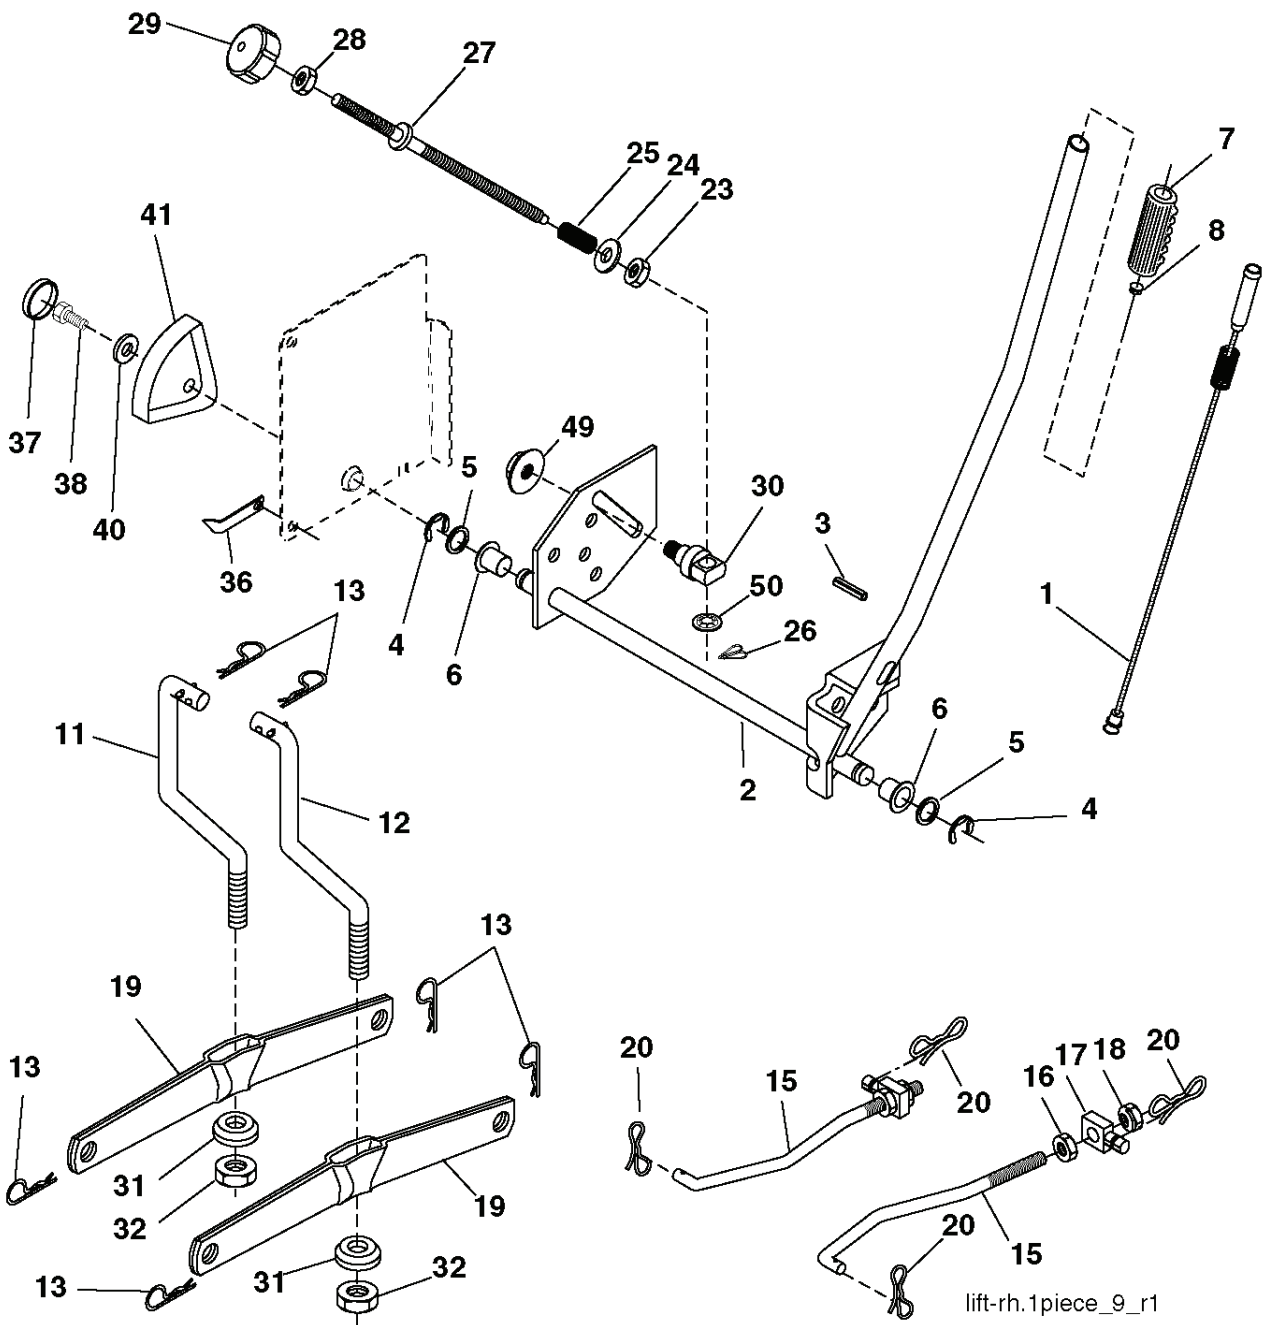

REF.	PART NO.	DESCRIPTION	REMARK	QTY.	KIT
1	532183897	CONTROL		1	
2	532416358	SCREW		1	
3				1	
4	532188655	MUFFLER		1	
8	532171877	BOLT		1	
13	532185909	GASKET		1	
14	532148456	TUBE		1	
23	532169837	HEAT SHIELD		1	
29	532137180	SPARK ARRESTER KIT		1	
31	532407545	FUEL TANK		1	
32	532197725	PLUG		1	
33	532123487	HOSE CLAMP		1	
37	532137040	HOSE		1	
38	532181654	PLUG		1	
44	817670412	SCREW		1	
45	817000612	SCREW		1	
46	819091416	WASHER		1	
79	532192334	SCREW		1	
81	873510400	NUT		1	
105	817120616	SCREW		1	
117	532188654	TUBE EXHAUST		1	

lift-rh.1piece_9_r1