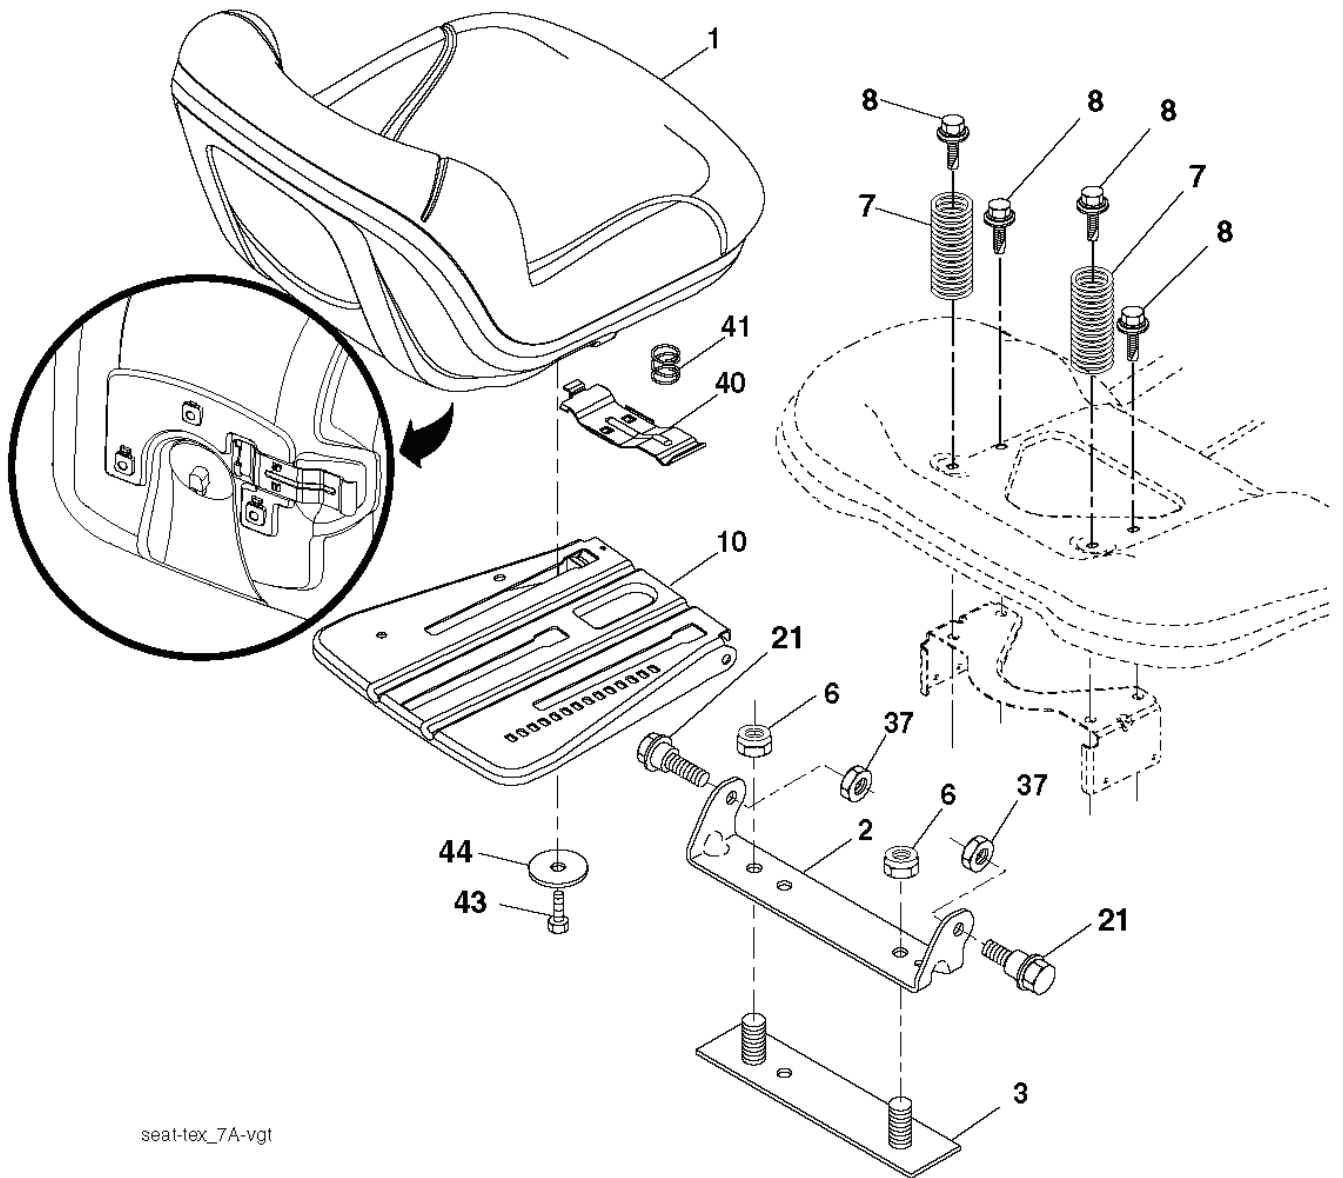

REF.	PART NO.	DESCRIPTION	REMARK	QTY.	KIT
2	532422027	SHAFT		0	
3	532195231	LEVER		0	
7	532411555	GRIP		0	
10	532196314	SPRING		0	
87	532194209	SPRING		0	
88	532410710	SPRING		0	
89	819191912	WASHER		0	
90	532194208	PIN		0	
91	532195181	LINK		0	
97	817000612	SCREW		0	
98	532195270	LINK		0	
100	873930600	NUT		0	
101	532407003	LINK		0	

IGNITION SWITCH

POSITION	CIRCUIT	"MAKE"
OFF	M+G+A1	
RUN/OVERRIDE	B+A1	
RUN	B+A1	L+A2
START	B+S+A1	

03107

CHASSIS HARNESS CONNECTOR (MATING SIDE)

DASH HARNESS CONNECTOR (MATING SIDE)

WIRING INSULATED CLIPS
 NOTE: IF WIRING INSULATED CLIPS WERE REMOVED FOR SERVICING OF UNIT, THEY SHOULD BE RE-INSTALLED TO PROPERLY SECURE YOUR WIRING.

seat-tex_7A-vgt

REF.	PART NO.	DESCRIPTION	REMARK	QTY.	KIT
1	532424067	SEAT		0	
2	532180166	BRACKET		0	
3	532140675	STRAP		0	
6	873800600	NUT		0	
7	532124181	SPRING		0	
8	532171877	BOLT		0	
10	532196977	PLATE		0	
21	532171852	BOLT		0	
37	873800500	LOCK NUT		0	
40	532197661	HANDLE		0	
41	532198200	SPRING		0	
43	874760612	BOLT		0	
44	819133812	WASHER		0	