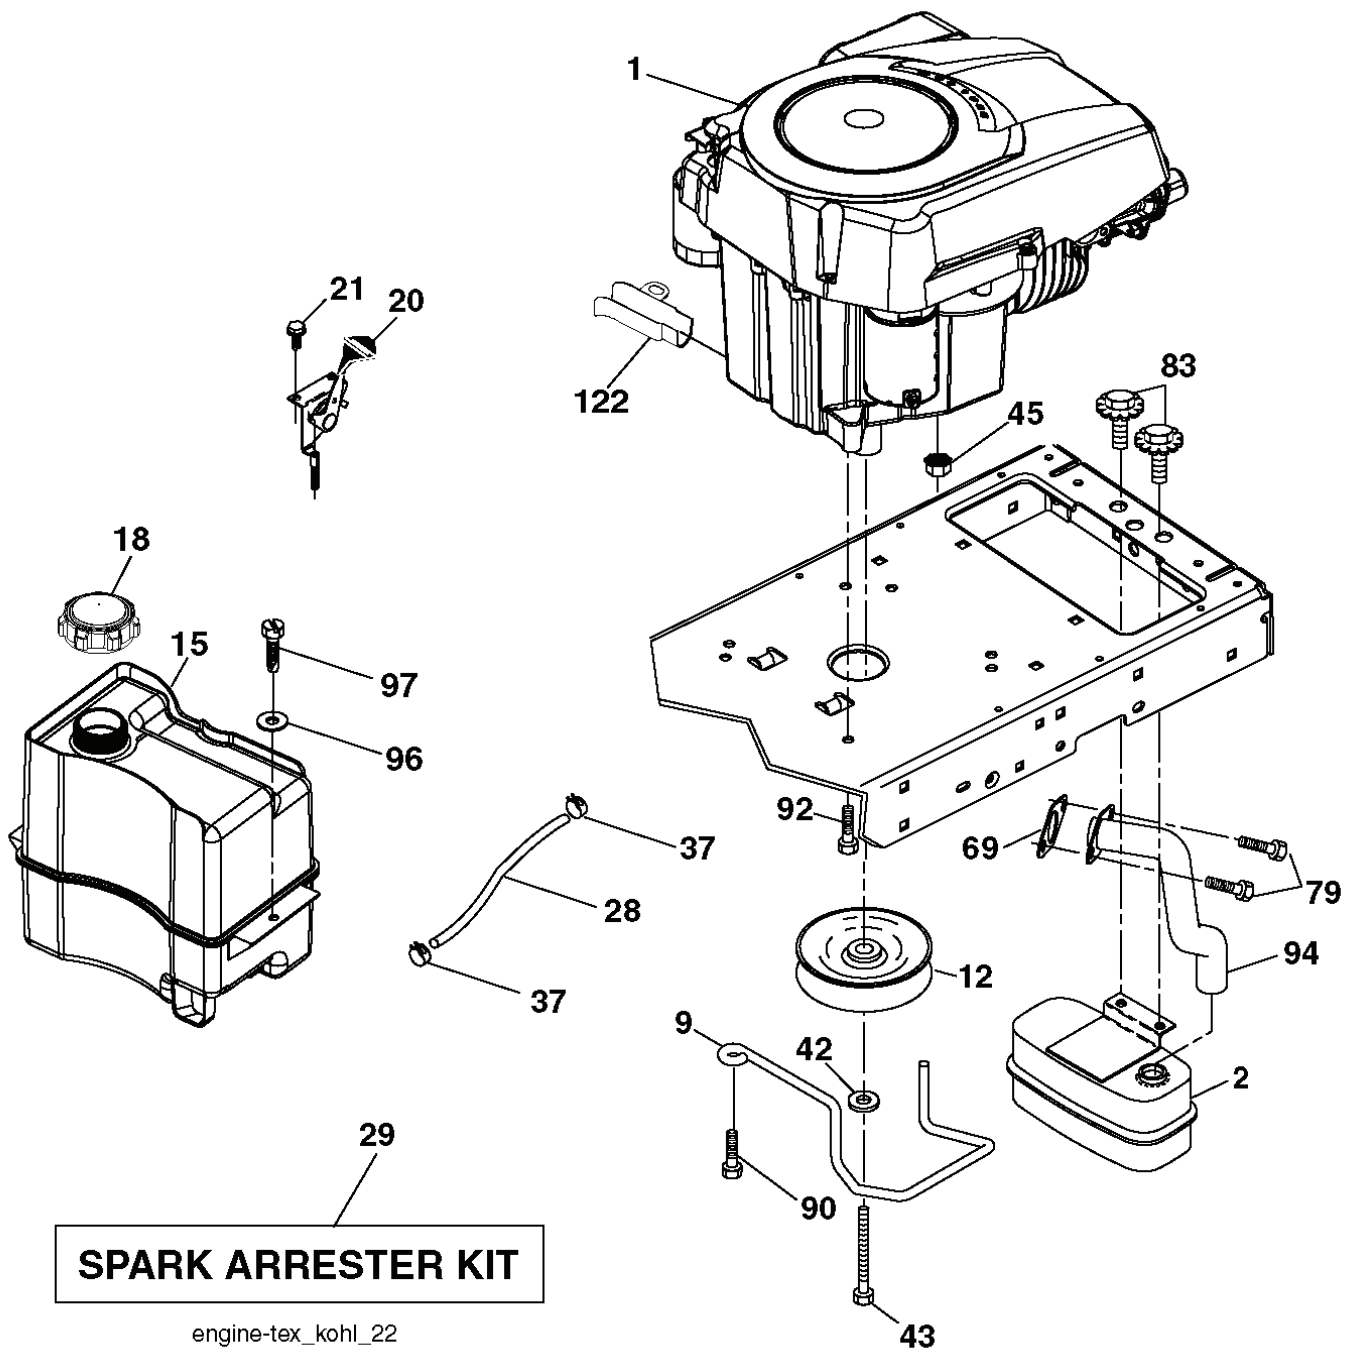

LTH151, 96041020100, 2010-10

SPARE PARTS LIST

REF.	PART NO.	DESCRIPTION	REMARK	QTY.	KIT
1	532400389	LABEL		0	
2	581627301	DECAL		0	
3	532196841	DECAL		0	
4	532408597	DECAL		0	
5	532159736	DECAL		0	
6	532180432	DECAL		0	
7	532182166	DECAL		0	
8	532437776	DECAL		0	
9	532145005	DECAL		0	
10	532140837	DECAL		0	
11	532196357	DECALC."DANGER DEFLECTEUR"		0	
12	532194302	DECALC.SCHEMA MONTAGE		0	
13	532159737	DECAL		0	
--	532166960	DECAL		0	
--	532162598	DECAL		0	
--	532410805	PAD		0	
--	532411056	PAD		0	

REF.	PART NO.	DESCRIPTION	REMARK	QTY.	KIT
1	532163465	BATTERY		0	
2	874760412	BOLT		0	
8	532193228	BOX		0	
16	532176138	MICRO SWITCH		0	
21	532400252	HARNESS		0	
22	532004152	BULB		0	
25	532412894	CABLE.STARTER.GGA.BL/R*SUBS/2*		0	
26	532175158	FUSE		0	
27	873510400	NUT		0	
28	532198885	CABLE		0	
29	532401545	SWITCH		0	
30	532193350	IGNITION MODULE		0	
33	532411935	KEY		0	
34	532110712	SWITCH		0	
40	532401098	CABLE		0	
41	817720408	SCREW		0	
42	532131563	COVER		0	
43	532192507	SOLENOID		0	
55	817060512	SCREW		0	
71	532400449	CABLE		0	
79	532175242	HOLDER		0	
87	532197802	SWITCH		0	
90	532435395	TERMINAL COVER		0	
92	532196615	CABLE ASSY		0	
93	532192540	SCREW		0	
94	532191834	MODULE.REVERSE.ROS		0	

SPARK ARRESTER KIT

engine-tex_kohl_22

REF.	PART NO.	DESCRIPTION	REMARK	QTY.	KIT
1	000000000	W/O DESCRIPTION	Engine Kohler Model No. SV470-3212(438330)	0	
2	532188655	MUFFLER		0	
9	532194320	BELT GUIDE		0	
12	532405471	PULLEY		0	
15	532407545	FUEL TANK		0	
18	532430220	FUEL CAP		0	
20	532183897	CONTROL		0	
21	532416358	SCREW		0	
28	532137040	HOSE		0	
29	532137180	SPARK ARRESTER KIT		0	
37	532123487	HOSE CLAMP		0	
42	810040700	WASHER		0	
43	532173937	BOLT		0	
45	873510400	NUT		0	
69	532185909	GASKET		0	
79	532192334	SCREW		0	
83	532171877	BOLT		0	
90	817000616	SCREW		0	
92	817120616	SCREW		0	
94	532188654	TUBE EXHAUST		0	
96	819091416	WASHER		0	
97	817670412	SCREW		0	
122	532421922	EXTENSION PIPE		0	