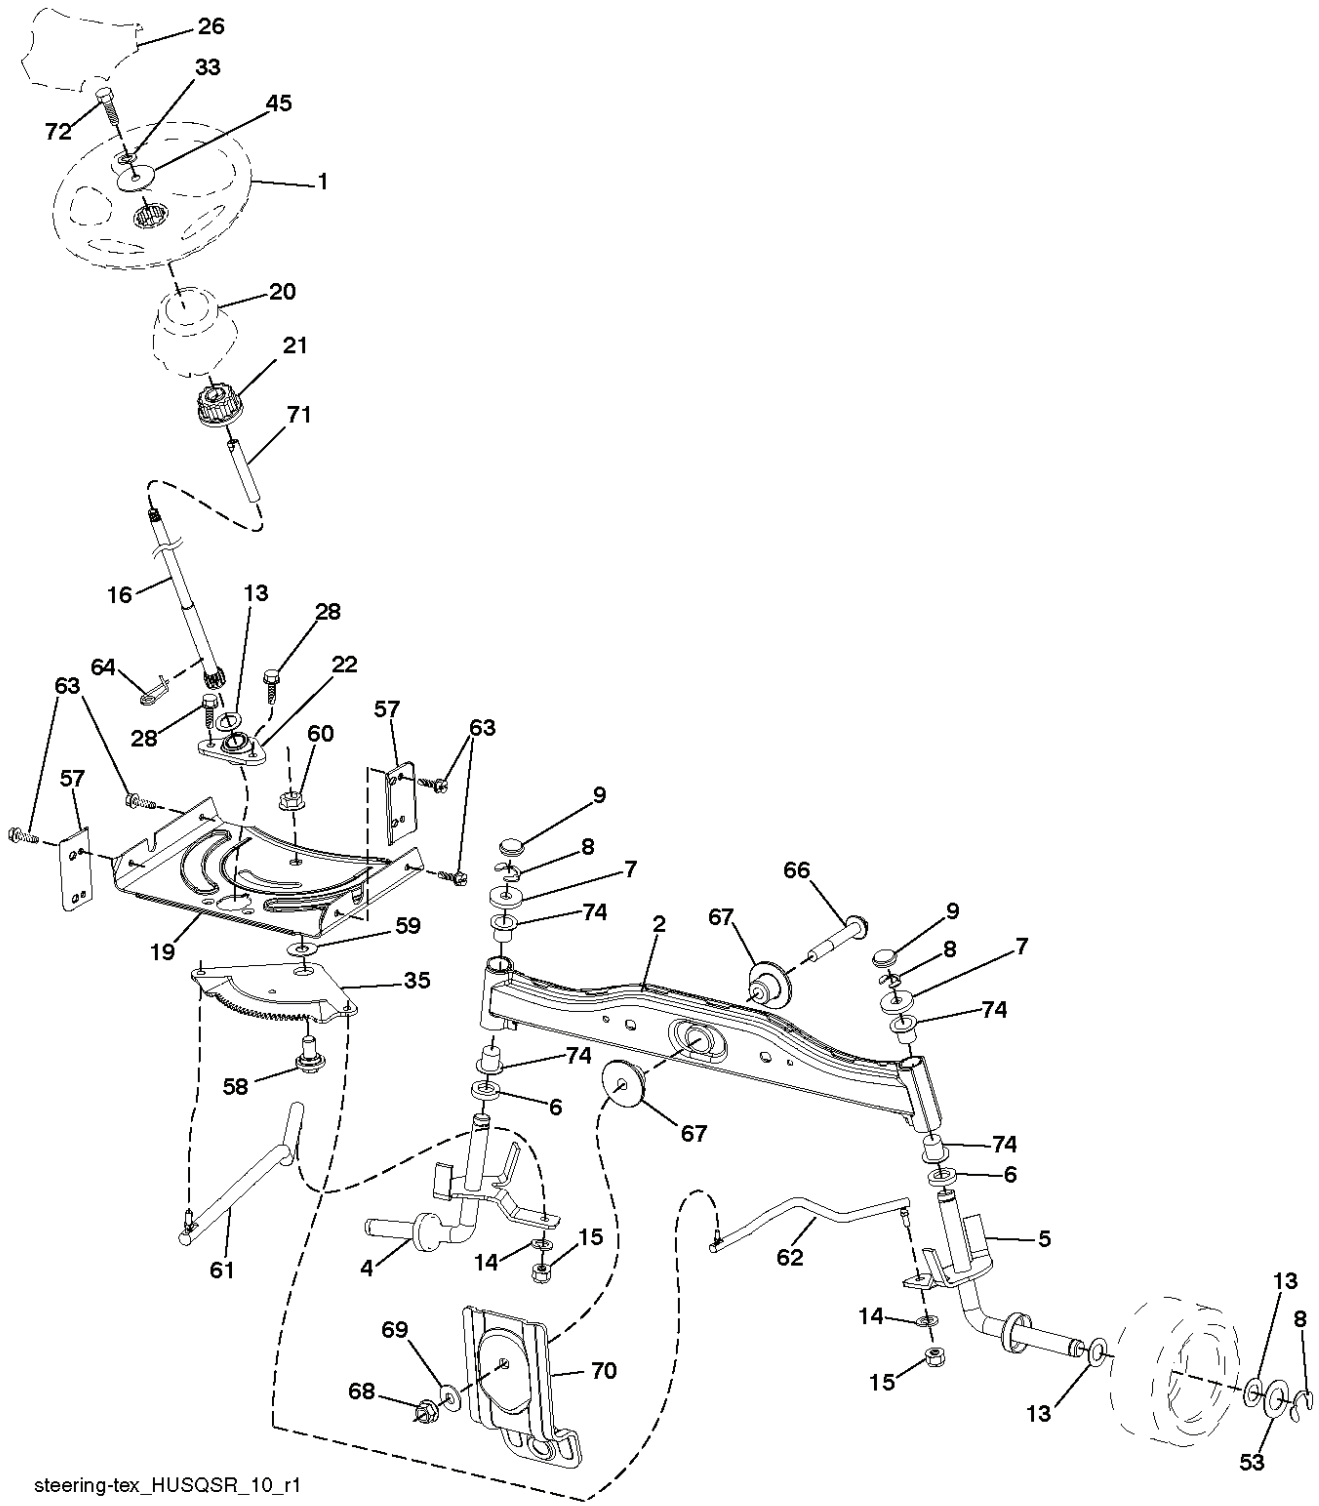

LTH151, 96041020100, 2010-10

SPARE PARTS LIST

REF.	PART NO.	DESCRIPTION	REMARK	QTY.	KIT
1	532400389	LABEL		0	
2	581627301	DECAL		0	
3	532196841	DECAL		0	
4	532408597	DECAL		0	
5	532159736	DECAL		0	
6	532180432	DECAL		0	
7	532182166	DECAL		0	
8	532437776	DECAL		0	
9	532145005	DECAL		0	
10	532140837	DECAL		0	
11	532196357	DECALC."DANGER DEFLECTEUR"		0	
12	532194302	DECALC.SCHEMA MONTAGE		0	
13	532159737	DECAL		0	
--	532166960	DECAL		0	
--	532162598	DECAL		0	
--	532410805	PAD		0	
--	532411056	PAD		0	

REF.	PART NO.	DESCRIPTION	REMARK	QTY.	KIT
2	532422027	SHAFT		0	
3	532195231	LEVER		0	
7	532411555	GRIP		0	
10	532196314	SPRING		0	
87	532194209	SPRING		0	
88	532410710	SPRING		0	
89	819191912	WASHER		0	
90	532194208	PIN		0	
91	532195181	LINK		0	
97	817000612	SCREW		0	
98	532195270	LINK		0	
100	873930600	NUT		0	
101	532407003	LINK		0	

IGNITION SWITCH

POSITION	CIRCUIT	"MAKE"
OFF	M+G+A1	
RUN/OVERRIDE	B+A1	
RUN	B+A1	L+A2
START	B+S+A1	

03107

CHASSIS HARNESS CONNECTOR (MATING SIDE)

DASH HARNESS CONNECTOR (MATING SIDE)

WIRING INSULATED CLIPS
 NOTE: IF WIRING INSULATED CLIPS WERE REMOVED FOR SERVICING OF UNIT, THEY SHOULD BE RE-INSTALLED TO PROPERLY SECURE YOUR WIRING.

seat-tex_7A-vgt

REF.	PART NO.	DESCRIPTION	REMARK	QTY.	KIT
1	532424067	SEAT		0	
2	532180166	BRACKET		0	
3	532140675	STRAP		0	
6	873800600	NUT		0	
7	532124181	SPRING		0	
8	532171877	BOLT		0	
10	532196977	PLATE		0	
21	532171852	BOLT		0	
37	873800500	LOCK NUT		0	
40	532197661	HANDLE		0	
41	532198200	SPRING		0	
43	874760612	BOLT		0	
44	819133812	WASHER		0	