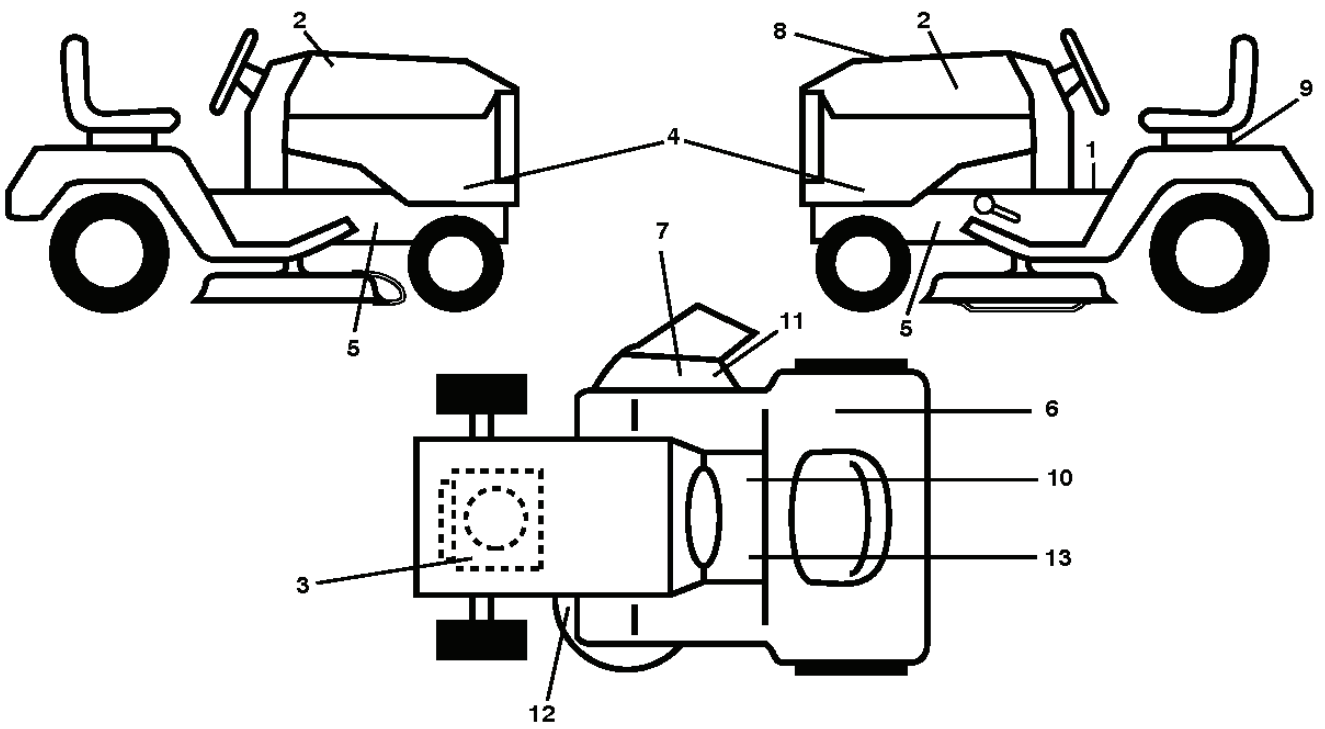

LTH151, 96041020100, 2010-10

SPARE PARTS LIST

REF.	PART NO.	DESCRIPTION	REMARK	QTY.	KIT
1	532400389	LABEL		0	
2	581627301	DECAL		0	
3	532196841	DECAL		0	
4	532408597	DECAL		0	
5	532159736	DECAL		0	
6	532180432	DECAL		0	
7	532182166	DECAL		0	
8	532437776	DECAL		0	
9	532145005	DECAL		0	
10	532140837	DECAL		0	
11	532196357	DECALC."DANGER DEFLECTEUR"		0	
12	532194302	DECALC.SCHEMA MONTAGE		0	
13	532159737	DECAL		0	
--	532166960	DECAL		0	
--	532162598	DECAL		0	
--	532410805	PAD		0	
--	532411056	PAD		0	

SPARK ARRESTER KIT

engine-tex_kohl_22

REF.	PART NO.	DESCRIPTION	REMARK	QTY.	KIT
1	000000000	W/O DESCRIPTION	Engine Kohler Model No. SV470-3212(438330)	0	
2	532188655	MUFFLER		0	
9	532194320	BELT GUIDE		0	
12	532405471	PULLEY		0	
15	532407545	FUEL TANK		0	
18	532430220	FUEL CAP		0	
20	532183897	CONTROL		0	
21	532416358	SCREW		0	
28	532137040	HOSE		0	
29	532137180	SPARK ARRESTER KIT		0	
37	532123487	HOSE CLAMP		0	
42	810040700	WASHER		0	
43	532173937	BOLT		0	
45	873510400	NUT		0	
69	532185909	GASKET		0	
79	532192334	SCREW		0	
83	532171877	BOLT		0	
90	817000616	SCREW		0	
92	817120616	SCREW		0	
94	532188654	TUBE EXHAUST		0	
96	819091416	WASHER		0	
97	817670412	SCREW		0	
122	532421922	EXTENSION PIPE		0	