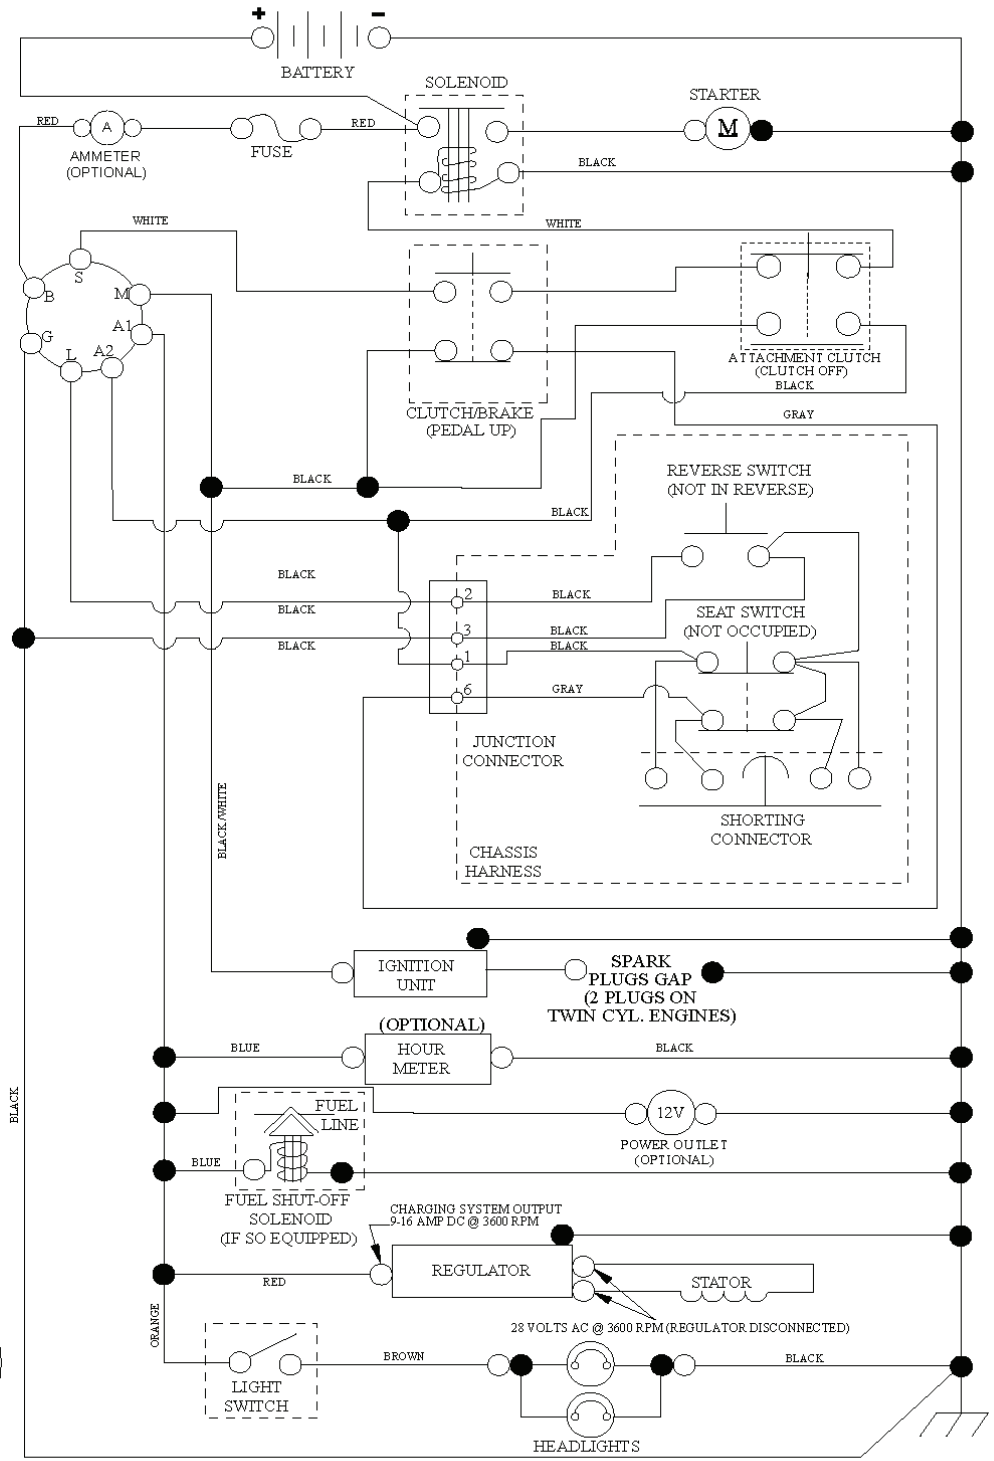

IGNITION SWITCH

POSITION	CIRCUIT	"MAKE"
OFF	M+G+A1	
RUN/OVERRIDE	B+A1	
RUN	B+A1	L+A2
START	B+S+A1	

03107

WIRING INSULATED CLIPS
NOTE: IF WIRING INSULATED CLIPS WERE REMOVED FOR SERVICING OF UNIT, THEY SHOULD BE RE-INSTALLED TO PROPERLY SECURE YOUR WIRING.