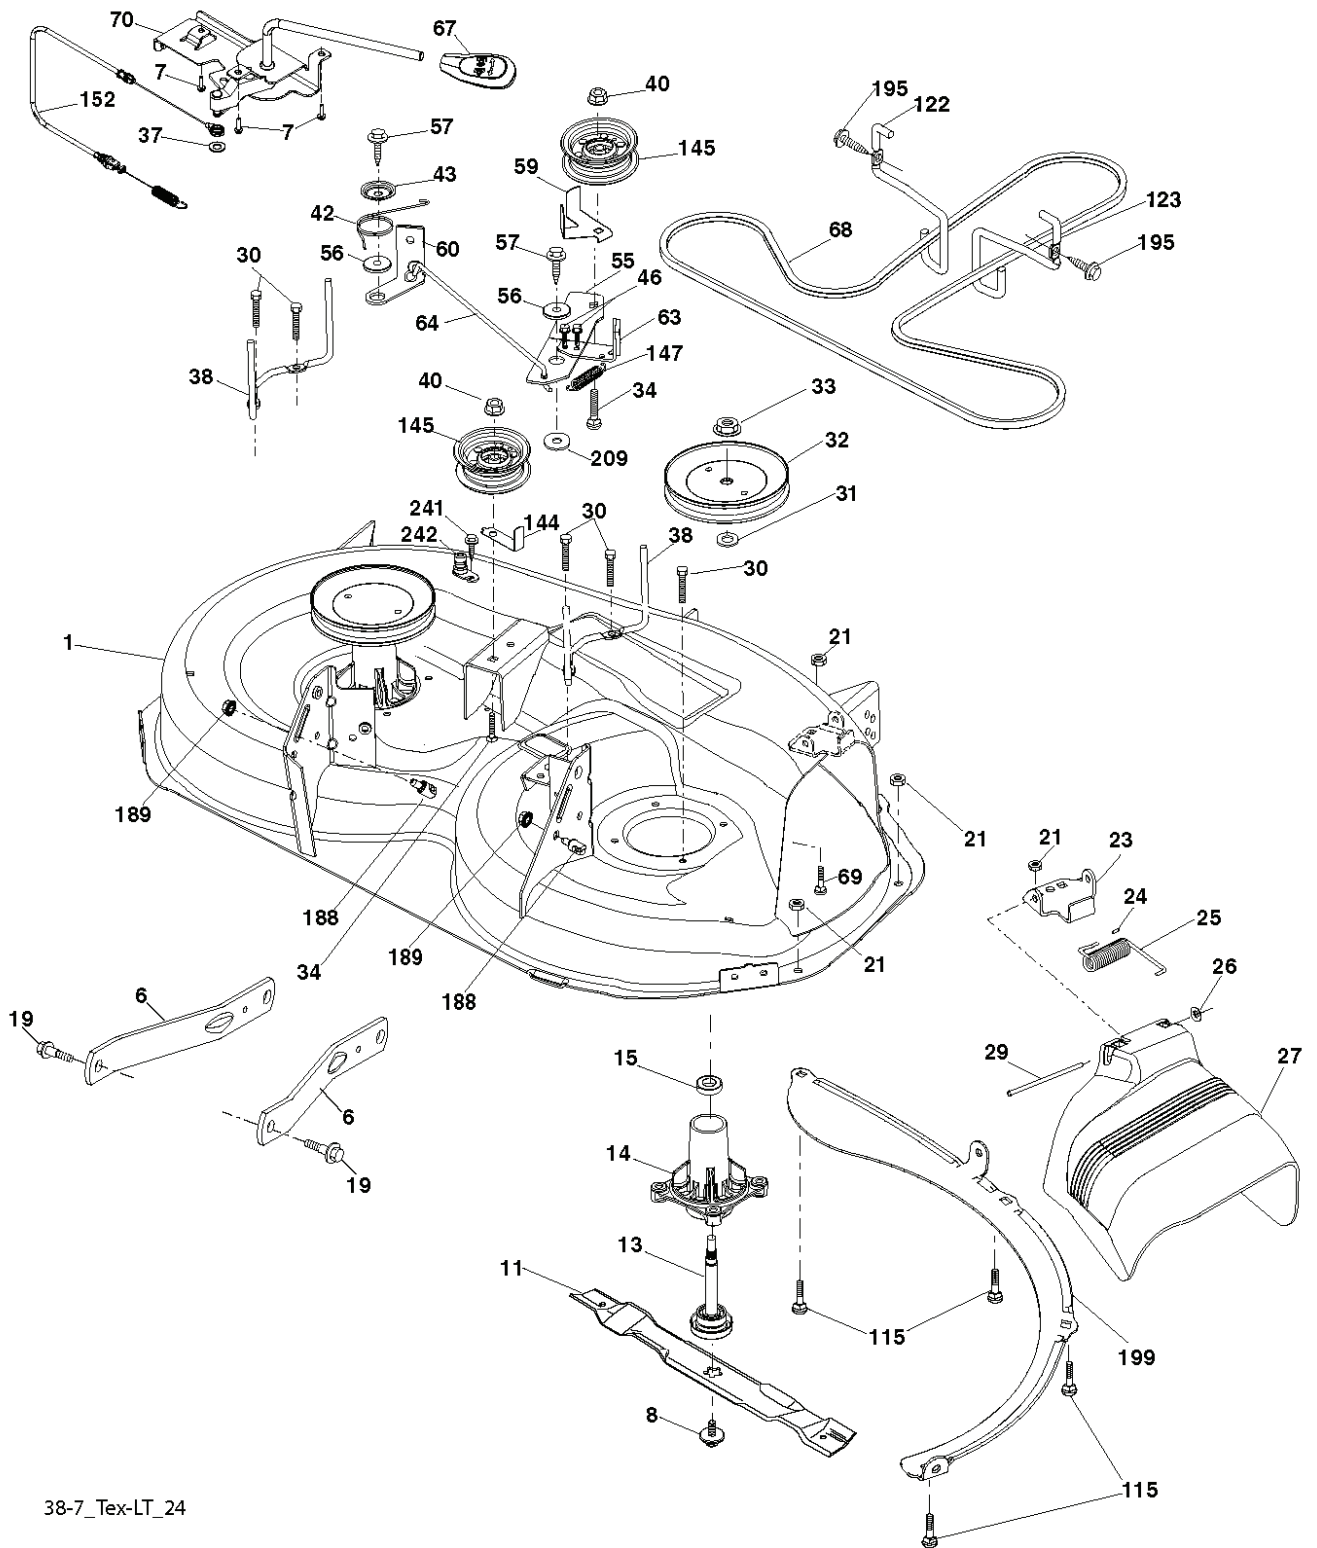

38-7_Tex-LT_24

REF.	PART NO.	DESCRIPTION	REMARK	QTY.	KIT
1	532434567	CUTTING DECK		0	
6	532195186	ARM		0	
7	532416358	SCREW		0	
8	532193003	SCREW		0	
11	532193957	RIDE ON BLADE		0	
13	532192872	SHAFT ASSY		0	
14	532187281	BEARING HOUSING		0	
15	532110485	BEARING		0	
19	532196539	BOLT		0	
21	873680500	NUT		0	
23	532192557	HINGE		0	
24	532105304	HUB CAP		0	
25	532197026	TORSION SPRING		0	
26	532110452	NUT		0	
27	532401472	DEFLECTOR		0	
29	532131491	SHAFT		0	
30	532173984	SCREW		0	
31	532187690	WASHER		0	
32	532199789	PULLEY		0	
33	532400234	NUT		0	
34	872110612	BOLT		0	
37	819131316	WASHER		0	
38	532199541	BELT GUIDE		0	
40	873900600	NUT		0	
42	532198410	SPRING		0	
43	532197256	SPRING		0	
46	532137729	SCREW		0	
55	532197249	ARM		0	
56	532199092	SPACER		0	
57	817000616	SCREW		0	
59	532141043	GUARD		0	
60	532199471	ARM		0	
63	532199470	ARM		0	
64	532199790	LINK		0	
67	532403012	HANDLE		0	
68	532408381	BELT		0	
69	872140505	BOLT		0	
70	532401246	CLUTCH		0	
115	872110505	BOLT		0	
122	532197258	BELT GUIDE		0	
123	532197259	BELT GUIDE		0	
144	532193414	BELT GUIDE		0	
145	532193197	PULLEY		0	
147	532401872	SPRING		0	
152	532435111	CABLE		0	
188	532195161	STUD		0	
189	873900500	NUT		0	
195	817000612	SCREW		0	
199	532400095	BAFFLE		0	
209	819133210	WASHER		0	
241	532152927	SCREW		0	
242	532415598	HOSE COUPLING		0	
--	532192870	SPINDLE		0	
--	532443357	CUTTING DECK		0