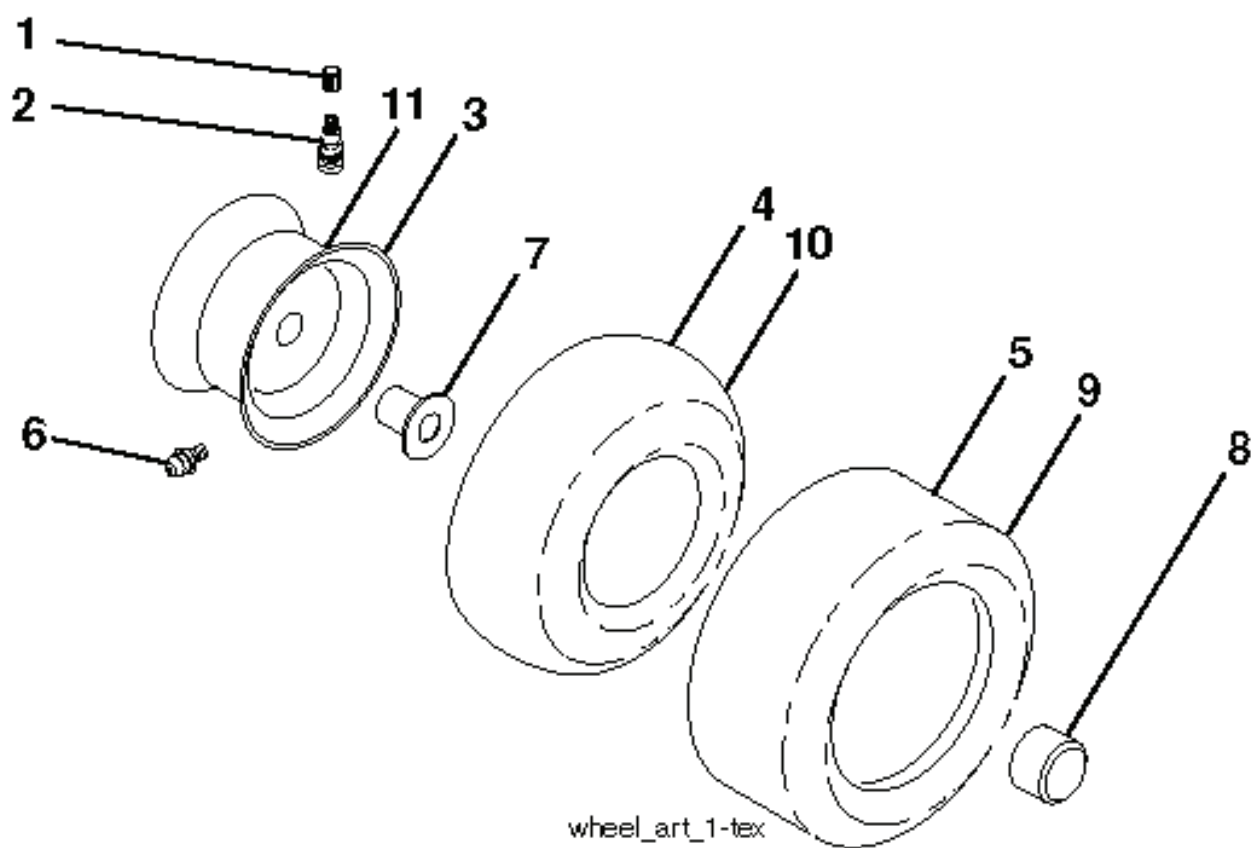

wheel_art_1-tex

REF.	PART NO.	DESCRIPTION	REMARK	QTY.	KIT
1	532059192	CAP VALVE		0	
2	532065139	NIPPLE		0	
3	532138336	RIM	Front 6"	0	
4	532059904	HOSE	Front (Service Item Only)	0	
5	532106222	TIRE	Front 15 x 6.0-6	0	
6	532124957	FITTING	(Front Wheel Only)	0	
7	532124959	BEARING	(Front Wheel Only)	0	
8	532175039	HUB CAP		0	
9	532420531	TIRE	Rear 18 x 9.5-8	0	
10	532124926	HOSE	Rear (Service Item Only)	0	
11	532138337	RIM SPROCKET	Rear 8"	0	
--	532144334	SEALING FOAM		0