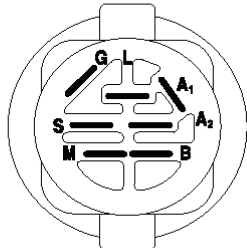

IGNITION SWITCH

POSITION	CIRCUIT	"MAKE"
OFF	M+G+A1	
RUN/OVERRIDE	B+A1	
RUN	B+A1	L+A2
START	B+S+A1	

03107

WIRING INSULATED CLIPS
NOTE: IF WIRING INSULATED CLIPS WERE REMOVED FOR SERVICING OF UNIT, THEY SHOULD BE RE-INSTALLED TO PROPERLY SECURE YOUR WIRING.