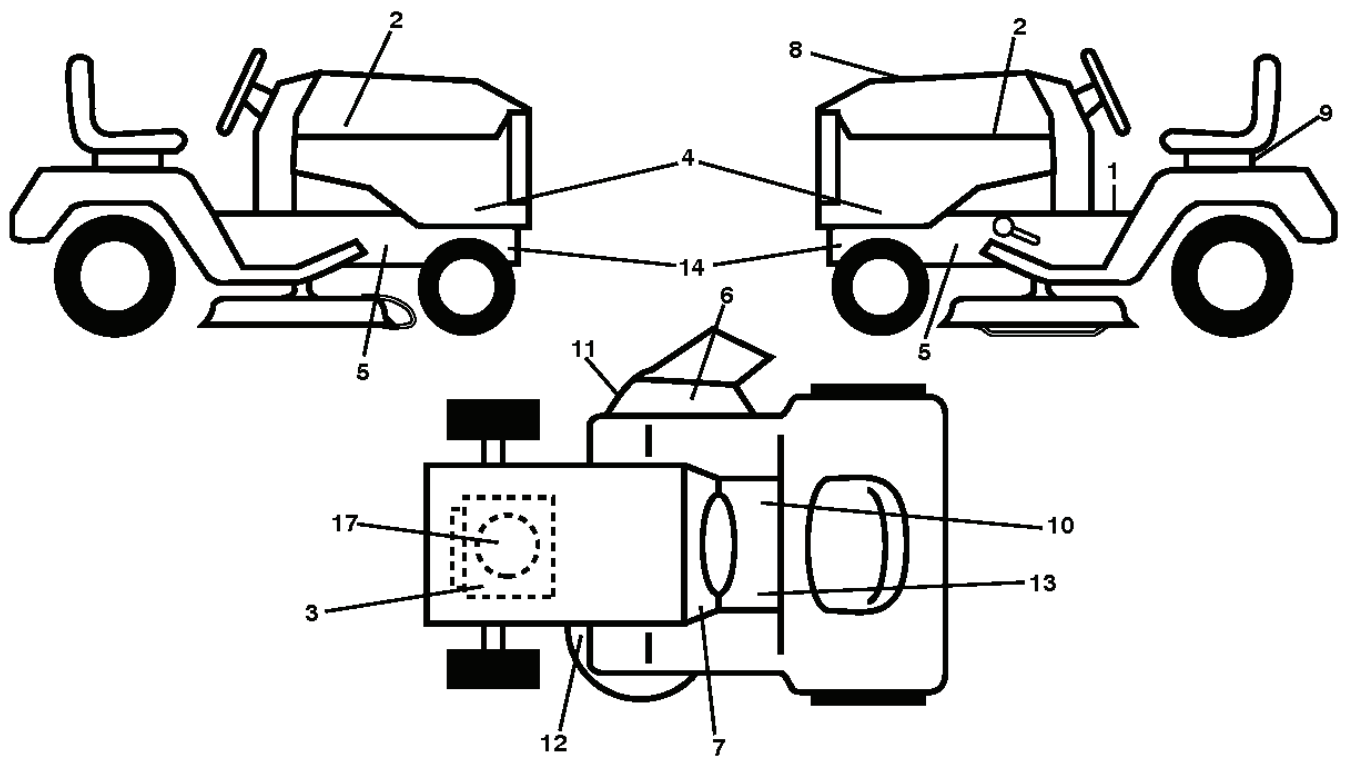

TC 130, 96051012300, 2014-07

SPARE PARTS LIST

SRD_BAGGER_14_r3

REF.	PART NO.	DESCRIPTION	REMARK	QTY.	KIT
1	532428610	TUBE		1	
2	532441358	BAGGER		1	
3	532413808	NUT		1	
4	579785401	HANDLE ASSY		1	
5	532417632	FRAME		1	
6	532126875	RIVET		1	
7	532441261	COVER		1	
8	532425318	COVER		1	
9	532417629	INSERT		1	
10	532417190	FRAME		1	
11	532417188	SUPPORT		1	
12	532421793	NUT SQUARE		1	
13	532421780	SCREW		1	
15	532421801	SCREW		1	
16	532421566	DEFLECTOR		1	
17	532421749	LEVER		1	
18	532421750	BRACKET		1	
21	532429981	GRASSBAG		1	
22	532142432	SCREW		1	
23	872040410	BOLT		1	
25	532421614	SPRING		1	
26	817490412	SCREW		1	
27	532421262	GROMMET		1	
28	532165787	HANDLE		1	
29	532194208	PIN		1	
46	501406601	SCREW		1	
97	590105701	SCREW		1	

REF.	PART NO.	DESCRIPTION	REMARK	QTY.	KIT
1	581578101	DECAL		1	
2	581627301	DECAL		1	
3	581579701	DECAL		1	
4	587396401	DECAL		1	
5	581579601	DECAL		1	
6	584904601	DECAL		1	
7	586066201	DECAL		1	
8	532442548	DECAL		1	
9	532145005	DECAL		1	
10	581578001	DECAL		1	
11	581579401	DECAL		1	
12	581580004	DECAL		1	
13	581724001	DECAL		1	
14	581579801	DECAL		1	
17	587385001	DECAL		1	
--	581724801	DECAL		1	
--	532441409	PAD		1	
--	532441410	PAD		1	

wheel_art_1-tex

REF.	PART NO.	DESCRIPTION	REMARK	QTY.	KIT
1	532059192	CAP VALVE		1	
2	532065139	NIPPLE		1	
3	532425261	RIM	Front 6" x 3.25"	1	
4	532421652	TUBE	(Service Item Only)	1	
5	532123410	TIRE	Front 13" x 5.0"-6"	1	
6	532124957	FITTING	(Front Wheel Only)	1	
7	532124959	BEARING	(Front Wheel Only)	1	
8	532175039	HUB CAP		1	
9	532106230	TIRE	Rear 16" x 6.5"-8"	1	
10	532007154	HOSE	(Service Item Only)	1	
11	532425262	RIM	Rear 8" x 5.375"	1	
--	532144334	SEALING FOAM		1	