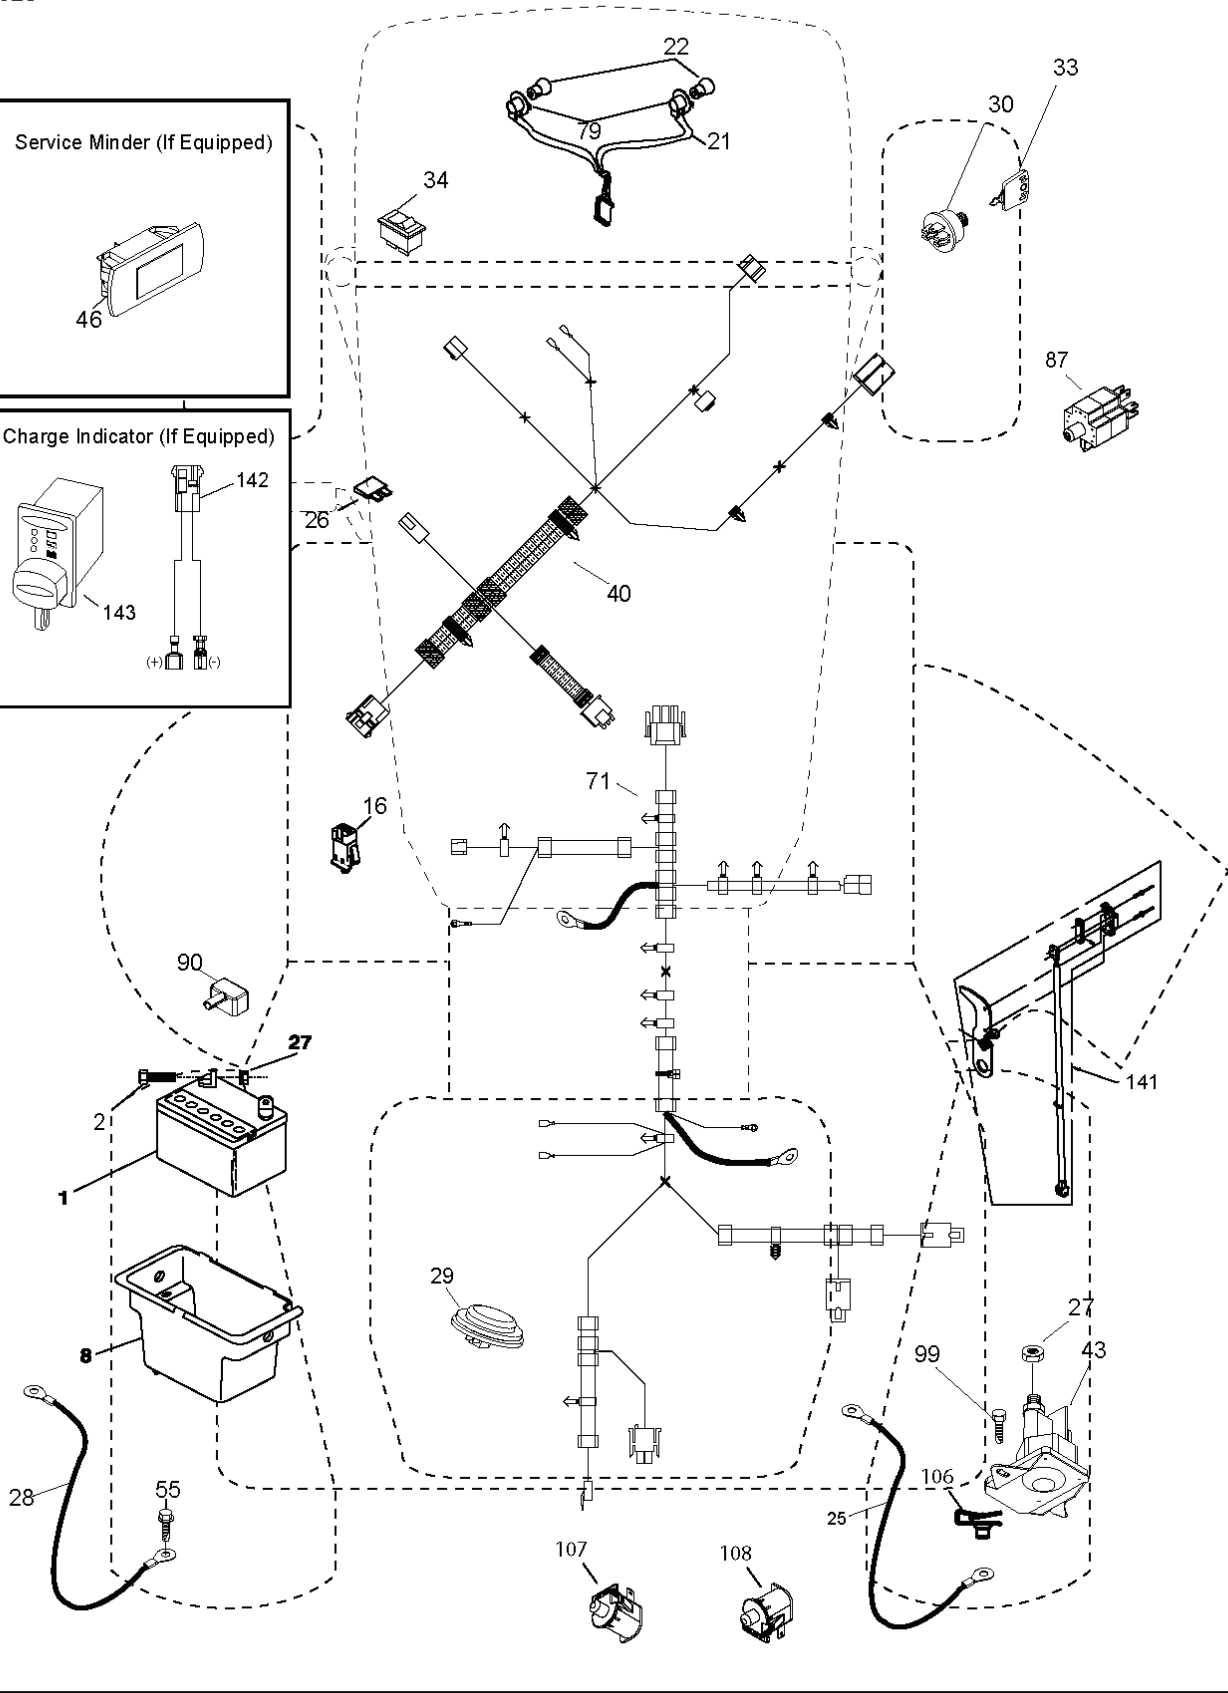

S02S

REF.	PART NO.	DESCRIPTION	REMARK	QTY.	KIT
1	532163465	BATTERY		1	
2	874760412	BOLT		1	
8	532419791	BATTERY BOX		1	
16	532176138	MICRO SWITCH		1	
21	532400252	HARNESS		1	
22	532004152	BULB		1	
25	532416694	CABLE		1	
26	532175158	FUSE		1	
27	873510400	NUT		1	
28	532421686	CABLE		1	
29	532401545	SWITCH		1	
30	532193350	IGNITION MODULE		1	
33	532411935	KEY		1	
34	532110712	SWITCH		1	
40	585849901	HARNESS		1	
43	532192507	SOLENOID		1	
55	817060512	SCREW		1	
71	501133401	HARNESS		1	
79	532175242	HOLDER		1	
87	532421060	SWITCH		1	
90	532435395	TERMINAL COVER		1	
99	817670412	SCREW		1	
106	532174814	NUT		1	
107	532421061	SWITCH		1	
108	532421062	SWITCH		1	
141	532416977	KIT		1	
142	583857801	HARNESS		1	
143	532448059	HARNESS		1