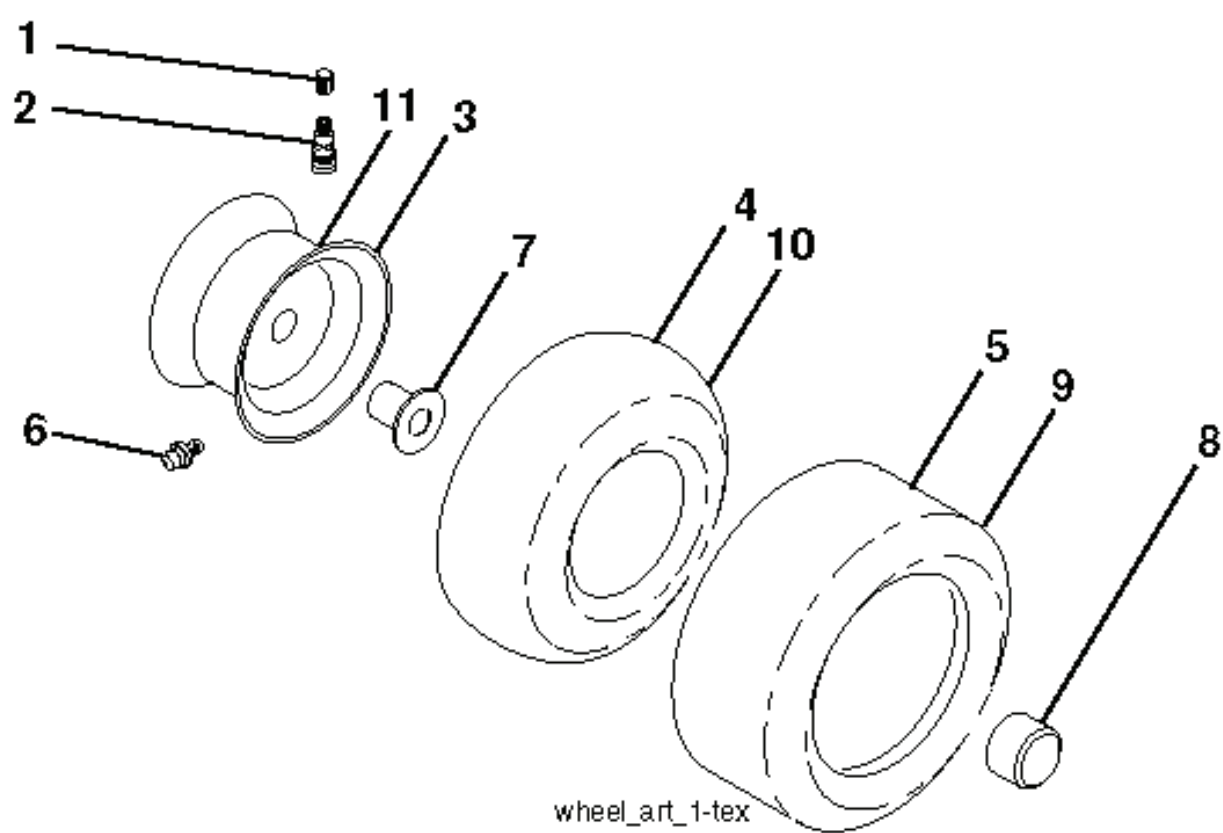

IGNITION SWITCH

POSITION	CIRCUIT	"MAKE"
OFF	M+G+A1	
RUN/OVERRIDE	B+A1	
RUN	B+A1	L+A2
START	B+S+A1	

CHASSIS HARNESS CONNECTOR (C1) (MATING SIDE)

DASH HARNESS CONNECTOR (C1) (MATING SIDE)

WIRING INSULATED CLIPS
 NOTE: IF WIRING INSULATED CLIPS WERE REMOVED FOR SERVICING OF UNIT, THEY SHOULD BE RE-INSTALLED TO PROPERLY SECURE YOUR WIRING.

● NON-REMOVABLE CONNECTIONS

○ REMOVABLE CONNECTIONS

seal-tex_6.5SL_11

REF.	PART NO.	DESCRIPTION	REMARK	QTY.	KIT
1	532439709	SEAT		1	
2	532180166	BRACKET		1	
6	873800600	NUT		1	
7	587613301	SPRING		1	
8	532171877	BOLT		1	
10	532196977	PLATE		1	
21	587907801	BOLT		1	
37	873800500	LOCK NUT		1	
40	532197661	HANDLE		1	
41	532198200	SPRING		1	
43	874760612	BOLT		1	
44	819133812	WASHER		1	
46	588090401	BOLT		1	

wheel_art_1-tex

REF.	PART NO.	DESCRIPTION	REMARK	QTY.	KIT
1	532059192	CAP VALVE		1	
2	532065139	NIPPLE		1	
3	532425261	RIM	Front 6" x 3.25"	1	
4	532421652	TUBE	(Service Item Only)	1	
5	532123410	TIRE	Front 13" x 5.0"-6"	1	
6	532124957	FITTING	(Front Wheel Only)	1	
7	532124959	BEARING	(Front Wheel Only)	1	
8	532175039	HUB CAP		1	
9	532106230	TIRE	Rear 16" x 6.5"-8"	1	
10	532007154	HOSE	(Service Item Only)	1	
11	532425262	RIM	Rear 8" x 5.375"	1	
--	532144334	SEALING FOAM		1	