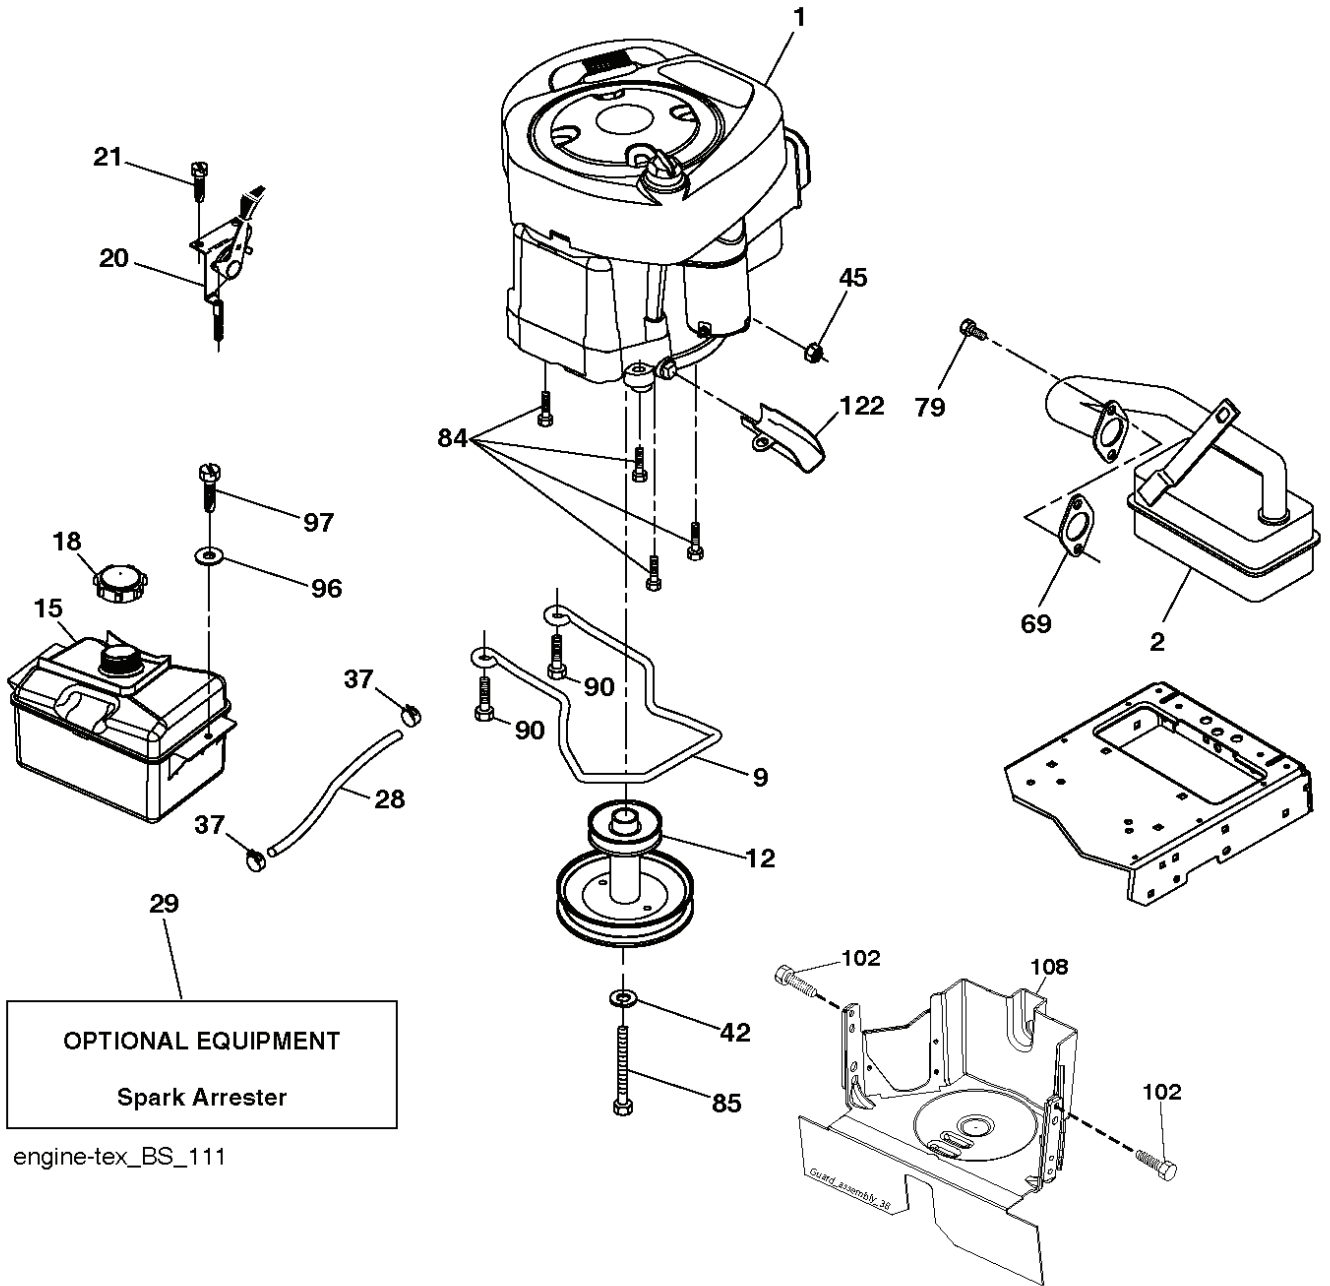

OPTIONAL EQUIPMENT
Spark Arrester

engine-tex_BS_111

REF.	PART NO.	DESCRIPTION	REMARK	QTY.	KIT
1	000000000	W/O DESCRIPTION	ENGINE B&S MODEL NO. 21R777-0100-B1 (587355101)	1	
2	532179758	MUFFLER		1	
9	582540302	KEEPER		1	
12	532140186	PULLEY		1	
15	581289901	TANK		1	
18	532430220	FUEL CAP		1	
20	587242601	THROTTLE		1	
21	532416358	SCREW		1	
28	532137040	HOSE		1	
29	532137180	SPARK ARRESTER KIT		1	
37	532123487	HOSE CLAMP		1	
42	810040700	WASHER		1	
45	873510400	NUT		1	
69	532165291	GASKET		1	
79	532192334	SCREW		1	
84	817060620	SCREW		1	
85	532173937	BOLT		1	
90	817000616	SCREW		1	
96	819091416	WASHER		1	
97	817670412	SCREW		1	
102	817000512	SCREW		1	
108	587179504	COVER		1	
122	532421922	EXTENSION PIPE		1	
	PART NO.		REMARK		KIT