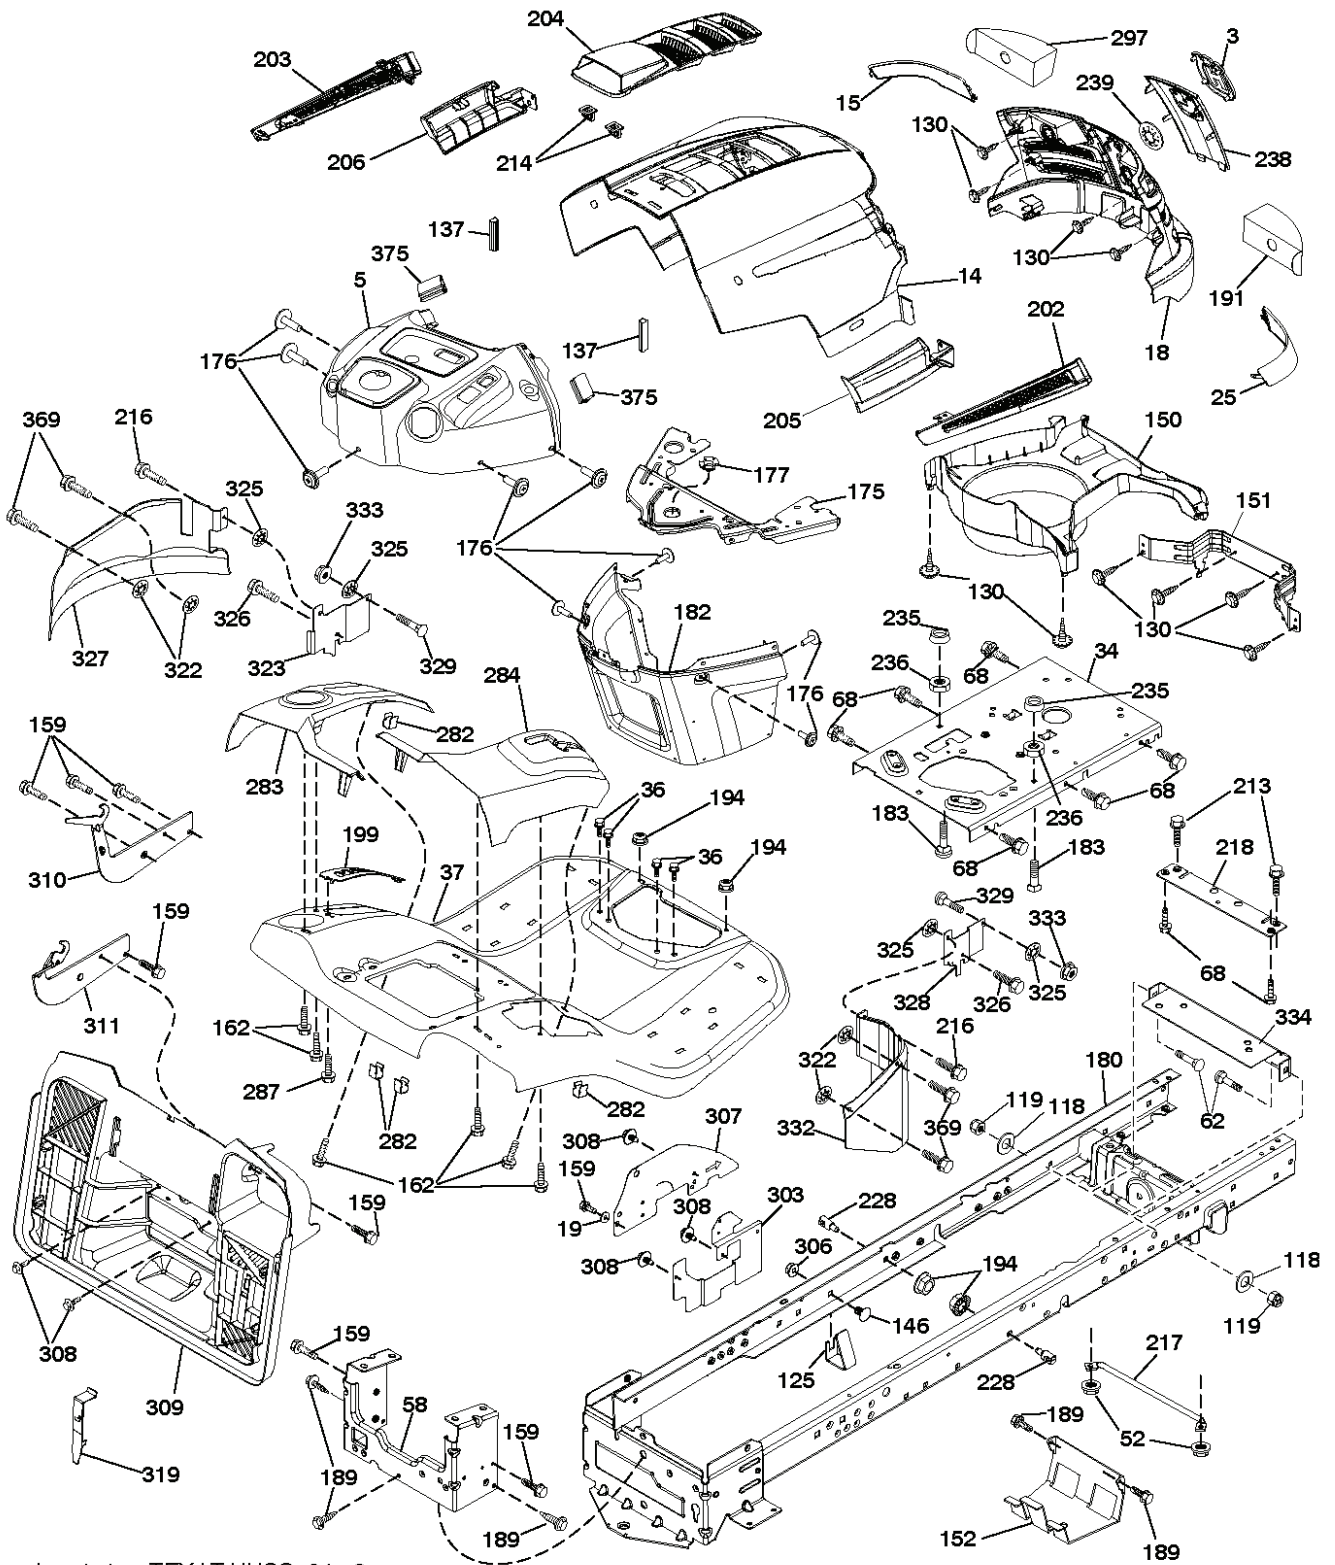

● NON-REMOVABLE CONNECTIONS

○ REMOVABLE CONNECTIONS

seal-tex_6.5SL_11

REF.	PART NO.	DESCRIPTION	REMARK	QTY.	KIT
1	532439709	SEAT		1	
2	532180166	BRACKET		1	
6	873800600	NUT		1	
7	587613301	SPRING		1	
8	532171877	BOLT		1	
10	532196977	PLATE		1	
21	587907801	BOLT		1	
37	873800500	LOCK NUT		1	
40	532197661	HANDLE		1	
41	532198200	SPRING		1	
43	874760612	BOLT		1	
44	819133812	WASHER		1	
46	588090401	BOLT		1	

REF.	PART NO.	DESCRIPTION	REMARK	QTY.	KIT
1	532439997	STEERING WHEEL		1	
2	532418168	AXLE		1	
4	532416845	SPINDLE		1	
5	532416846	SPINDLE		1	
6	532124931	WASHER		1	
7	532121748	WASHER		1	
8	812000029	RETAINER RING		1	
9	532121232	HUB CAP		1	
13	532121749	WASHER		1	
14	810040600	WASHER		1	
15	873540600	NUT		1	
16	585869202	SHAFT		1	
19	532194729	PLATE		1	
20	532441425	COVER		1	
21	532186737	ADAPTER		1	
22	585029802	BEARING		1	
26	532439743	HUB CAP		1	
27	819211616	WASHER		1	
28	817000612	SCREW		1	
33	810040500	WASHER		1	
35	532194732	PLATE		1	
45	819113812	WASHER		1	
53	532188967	WASHER		1	
57	532407465	BRACKET		1	
58	532194747	BOLT		1	
59	532194748	WASHER		1	
60	873971000	NUT		1	
61	532194740	LINK		1	
62	532194741	LINK		1	
63	817000512	SCREW		1	
64	532199849	SPRING RETAINER		1	
66	871020748	BOLT		1	
67	532194737	BUSHING		1	
68	873900700	NUT		1	
69	532199162	WASHER		1	
70	532417065	BRACKET		1	
71	532190752	SHAFT		1	
72	532428982	BOLT		1	
74	532124937	BEARING COL. STRG.		1	
75	580683701	PINION		1	
76	580683601	SCREW		1	
119	532170165	BOLT		1	
122	532444962	CAP		1	

wheel_art_1-tex

REF.	PART NO.	DESCRIPTION	REMARK	QTY.	KIT
1	532059192	CAP VALVE		1	
2	532065139	NIPPLE		1	
3	532425261	RIM	Front 6" x 3.25"	1	
4	532421652	TUBE	(Service Item Only)	1	
5	532123410	TIRE	Front 13" x 5.0"-6"	1	
6	532124957	FITTING	(Front Wheel Only)	1	
7	532124959	BEARING	(Front Wheel Only)	1	
8	532175039	HUB CAP		1	
9	532106230	TIRE	Rear 16" x 6.5"-8"	1	
10	532007154	HOSE	(Service Item Only)	1	
11	532425262	RIM	Rear 8" x 5.375"	1	
--	532144334	SEALING FOAM		1	