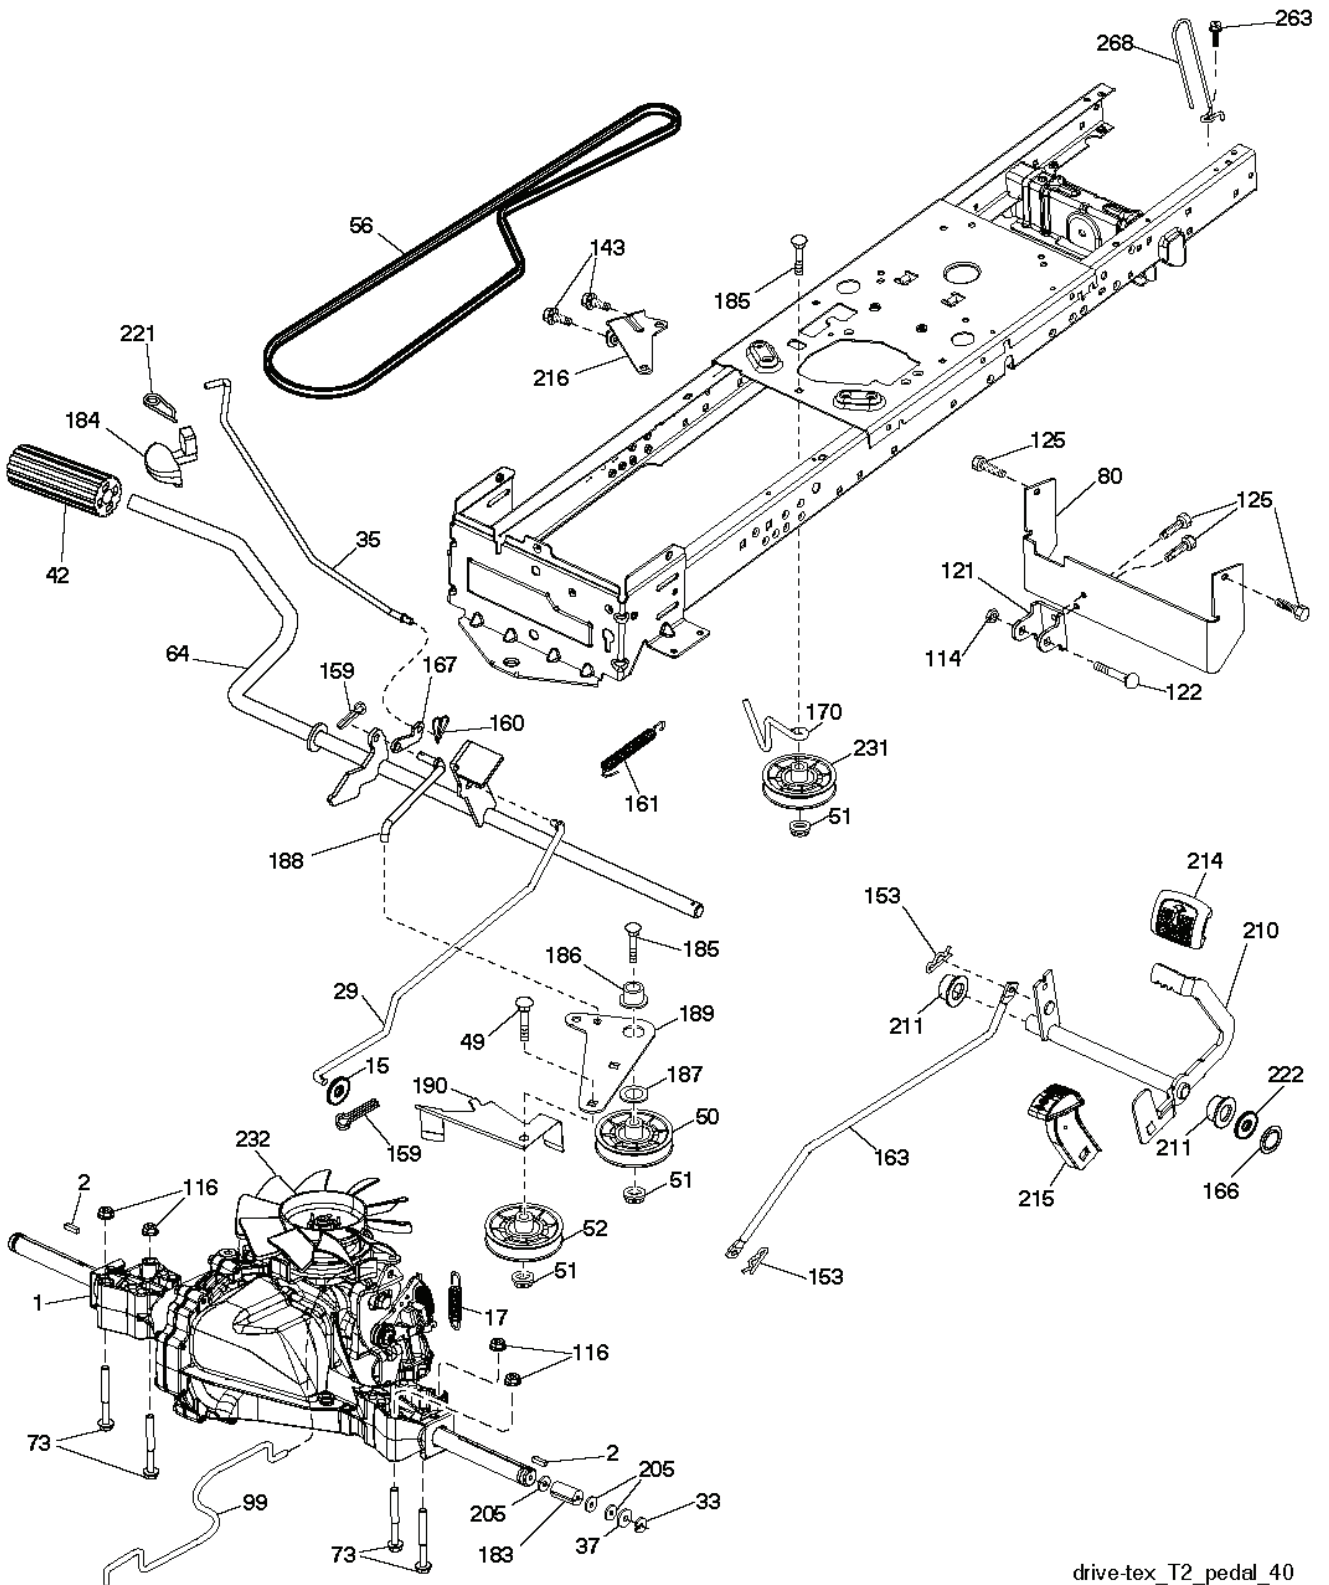

drive-tex_T2_pedal_40

REF.	PART NO.	DESCRIPTION	REMARK	QTY.	KIT
1	000000000	W/O DESCRIPTION	Transaxle, Hydro Gear T2-BDBE-1X2B-18X1 (587392201)	1	
2	532123583	KEY		1	
15	819131316	WASHER		1	
17	532197296	SPRING		1	
29	532423239	ROD		1	
33	812000001	RETAINER RING		1	
35	532401031	ROD		1	
37	532121749	WASHER		1	
42	532124872	PEDAL RUBBER		1	
49	872110614	BOLT		1	
50	532194327	PULLEY		1	
51	873900600	NUT		1	
52	532194326	PULLEY		1	
56	592855301	BELT		1	
64	532197865	SHAFT		1	
73	874490544	SCREW		1	
80	581550701	STRAP		1	
99	532408418	ROD		1	
114	873800500	LOCK NUT		1	
116	873900500	NUT		1	
121	532175611	CHAPPE DE FIXATION		1	
122	872010520	BOLT		1	
125	817000512	SCREW		1	
143	817490508	SCREW		1	
153	532124788	RETAINER RING		1	
159	876020412	SPLIT PIN		1	
160	532169484	PIN		1	
161	532105709	SPRING		1	
163	532413322	ROD.CONTROL.PCH.T2.TEX		1	
166	532429164	NUT		1	
167	532405257	LATCH		1	
170	532413430	BELT GUIDE		1	
183	532156972	SPACER		1	
184	532411484	CONTROL		1	
185	872110622	BOLT		1	
186	532194321	SPACER		1	
187	819133210	WASHER		1	
188	582217001	LINK		1	
189	532194317	PLATE		1	
190	532194318	BELT GUIDE		1	
205	532121748	WASHER		1	
210	532400980	PEDAL ARM		1	
211	532120183	BEARING		1	
214	532421263	PAD		1	
215	586606502	PEDAL		1	
216	532196131	BRACKET		1	
221	532403187	SPRING		1	
222	879212010	WASHER		1	
231	532407287	PULLEY		1	
263	817000612	SCREW		1	
268	532182402	PROTECTOR		1	
232	596747901	FAN		1