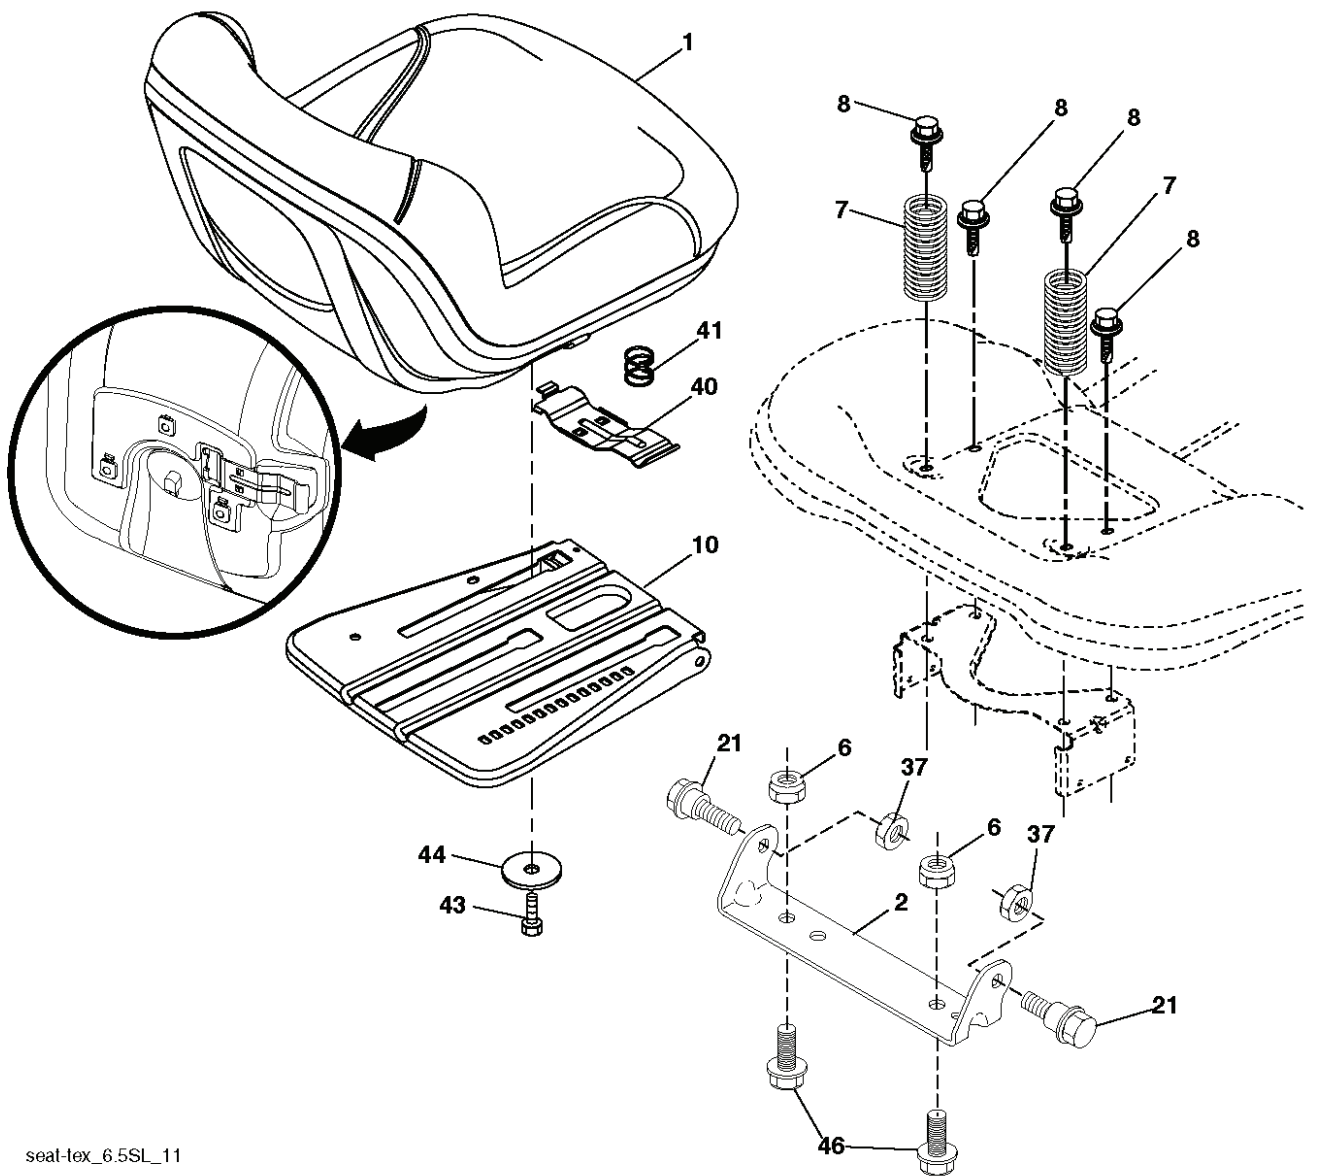

IGNITION SWITCH

POSITION	CIRCUIT	"MAKE"
OFF	M+G+A1	
RUN/OVERRIDE	B+A1	
RUN	B+A1	L+A2
START	B+S+A1	

CHASSIS HARNESS CONNECTOR (C1) (MATING SIDE)

DASH HARNESS CONNECTOR (C1) (MATING SIDE)

WIRING INSULATED CLIPS
 NOTE: IF WIRING INSULATED CLIPS WERE REMOVED FOR SERVICING OF UNIT, THEY SHOULD BE RE-INSTALLED TO PROPERLY SECURE YOUR WIRING.

● NON-REMOVABLE CONNECTIONS

○ REMOVABLE CONNECTIONS

seal-tex_6.5SL_11

REF.	PART NO.	DESCRIPTION	REMARK	QTY.	KIT
1	532439709	SEAT		1	
2	532180166	BRACKET		1	
6	873800600	NUT		1	
7	587613301	SPRING		1	
8	532171877	BOLT		1	
10	532196977	PLATE		1	
21	587907801	BOLT		1	
37	873800500	LOCK NUT		1	
40	532197661	HANDLE		1	
41	532198200	SPRING		1	
43	874760612	BOLT		1	
44	819133812	WASHER		1	
46	588090401	BOLT		1	