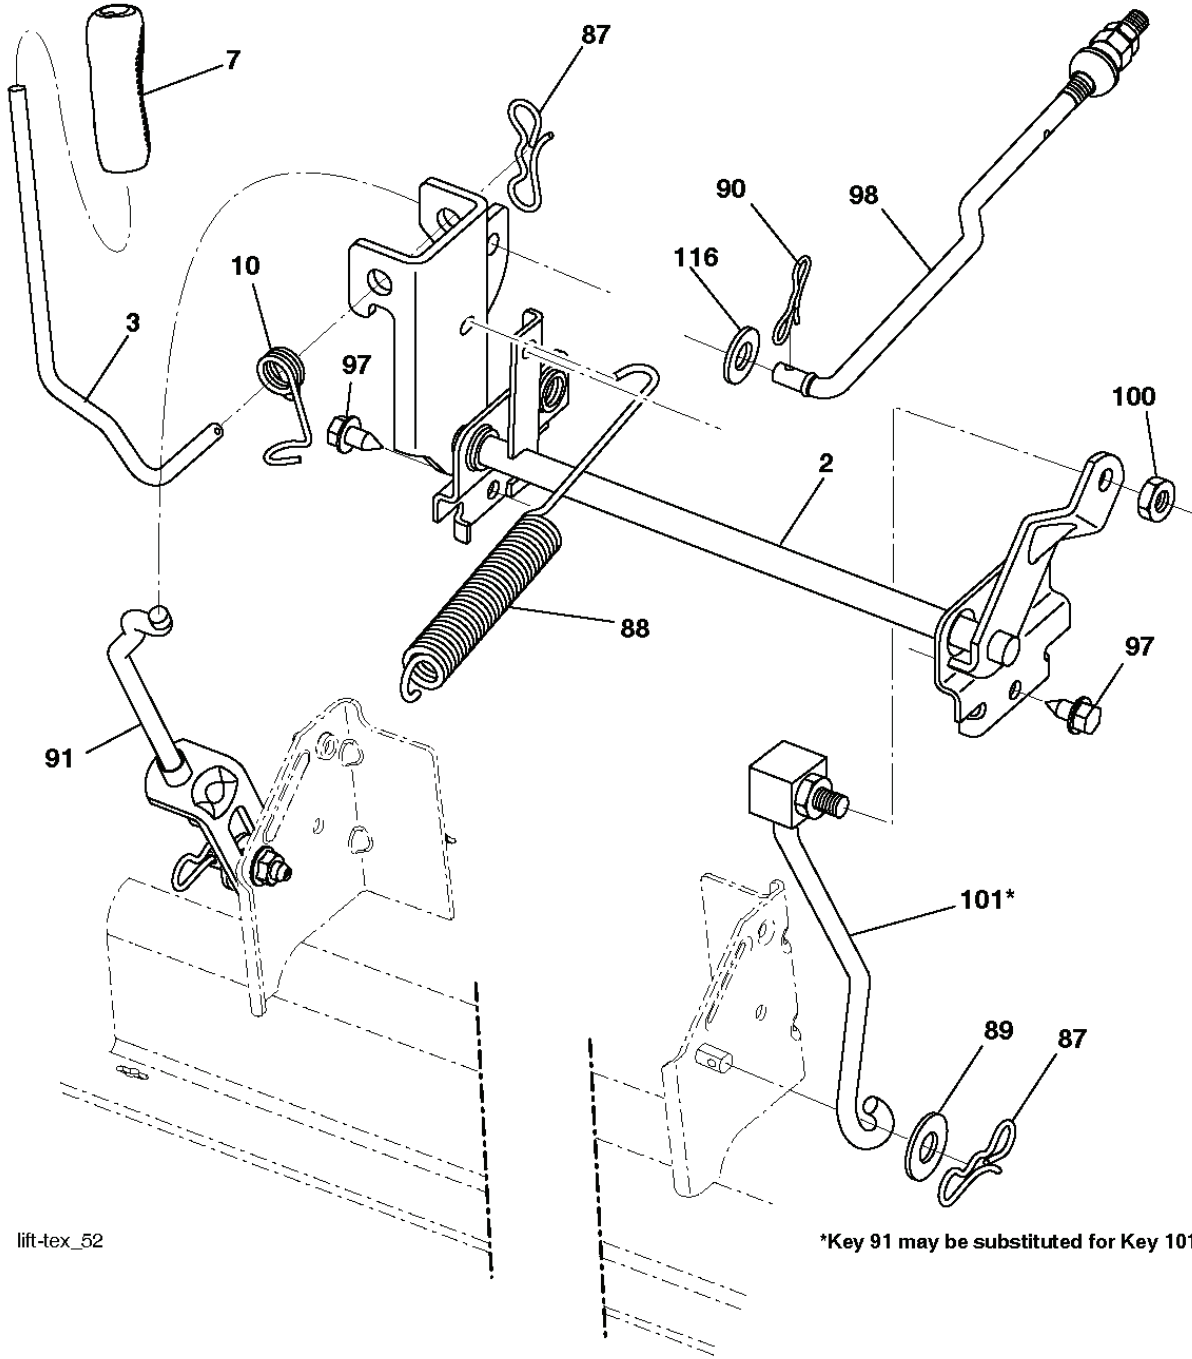

REF.	PART NO.	DESCRIPTION	REMARK	QTY.	KIT
1	532442048	CUTTING DECK		1	
2	532195161	STUD		1	
3	873900500	NUT		1	
4	532417645	BRACKET		1	
5	817000510	BOLT		1	
6	532418863	ARM		1	
7	532416358	SCREW		1	
8	532420252	ARM		1	
9	532199092	SPACER		1	
10	817000616	SCREW		1	
11	532137729	SCREW		1	
12	532199470	ARM		1	
13	872110612	BOLT		1	
14	532156085	BELT GUIDE		1	
15	532146763	PULLEY		1	
16	873900600	NUT		1	
17	532400234	NUT		1	
19	585323901	BEARING		1	
21	532416910	BELT GUARD		1	
22	532175820	PULLEY		1	
23	817490628	SCREW		1	
24	819132012	WASHER		1	
25	532420253	BELT GUARD		1	
26	532420255	COVER		1	
27	532419271	BELT		1	
29	532420895	HINGE PIN		1	
32	532401872	SPRING		1	
33	532187281	BEARING HOUSING		1	
34	587256501	SHAFT		1	
35	532419274	RIDE ON BLADE		1	
37	819131316	WASHER		1	
38	532196539	BOLT		1	
39	584309301	SCREW		1	
40	532419270	BELT GUARD		1	
41	532419265	BELT GUARD		1	
42	817000612	SCREW		1	
43	532416877	PULLEY		1	
67	532403012	HANDLE		1	
68	584953901	BOLT		1	
70	532401246	CLUTCH		1	
72	532417236	CHUTE		1	
73	532425274	CHUTE		1	
74	532124670	RETAINER RING		1	
76	532415598	HOSE COUPLING		1	
78	532422566	GUARD		1	
79	532142432	SCREW		1	
80	532423062	NUT		1	
152	532435111	CABLE		1	
--	587253301	MANDREL	Mandrel Assembly (Includes Housing, Shaft Assembly, And Bearing Only - Pulley/ Nut/Washer And Blade Bolt/ Washers Not Included)	1	
--	532441076	CUTTING DECK		1	

lift-tex_52