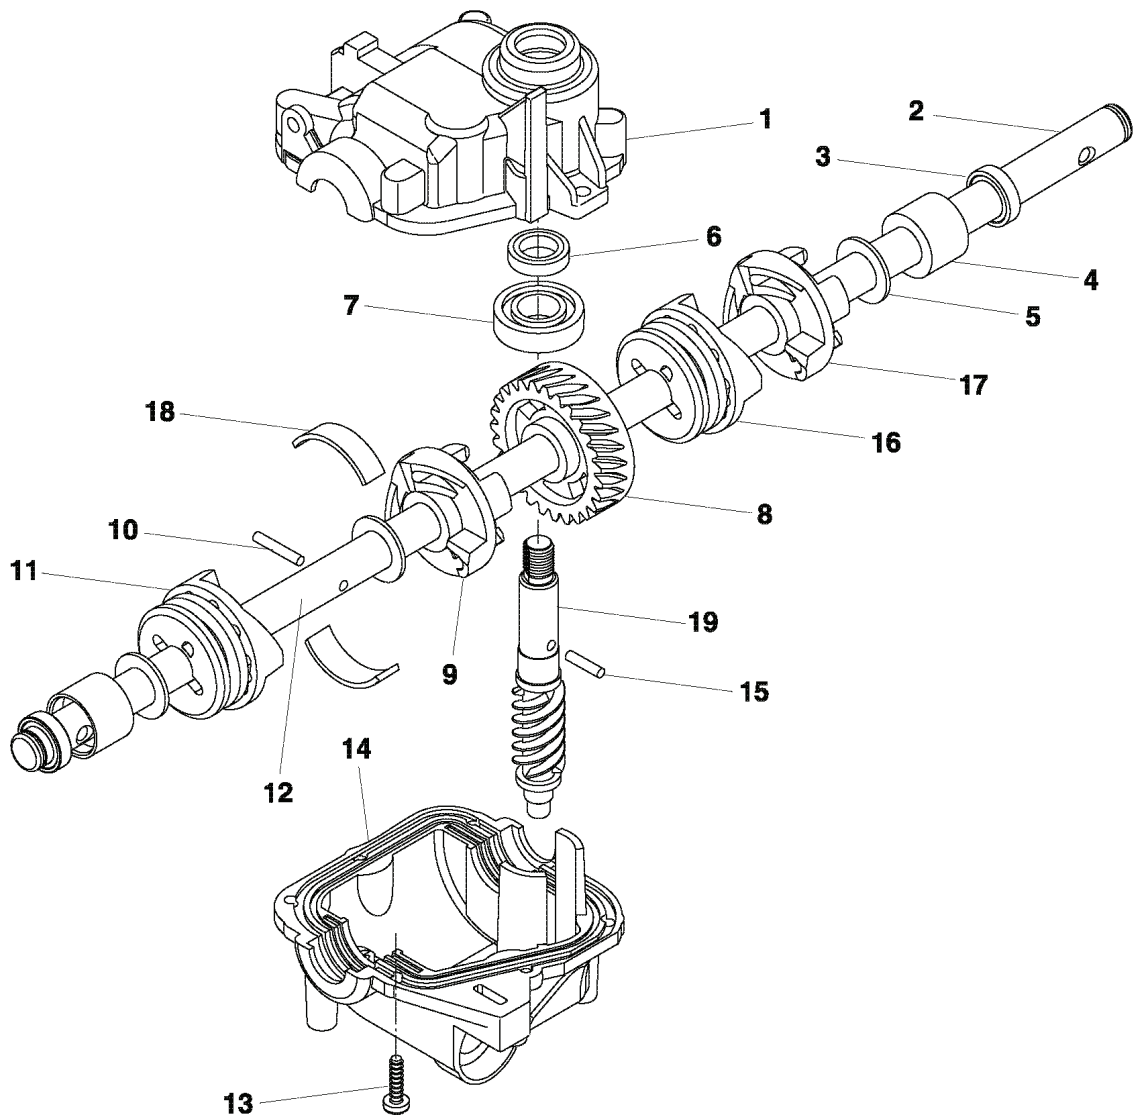

R152 SV, 96141013401, 2008-02

SPARE PARTS LIST

ROTARY LAWN MOWER - - MODEL NUMBER R152SV (96141013401)
PRODUCT NUMBER 961 41 01-34
GEARCASE ASSEMBLY - PART NUMBER 532 40 80-29

REF.	PART NO.	DESCRIPTION	REMARK	QTY.	KIT
1	532412736	CASE		1	
2	532413269	SHAFT		1	
3	532183508	SEAL, OUTPUT SHAFT		1	
4	532183511	BUSHING		1	
5	532183509	WASHER		1	
6	532183514	SEAL, INPUT SHAFT		1	
7	532183506	BALL BEARING		1	
8	532412742	GEAR		1	
9	532412739	FIXED DOG CLUTCH LH		1	
10	532412746	PIN 3.50.337		1	
11	532412740	MOVEABLE DOG CLUTCH LH		1	
12	532413268	SHAFT		1	
13	532183513	SCREW		1	
14	532412747	CASE		1	
15	532412741	PIN 7 33732		1	
16	532412744	FIXED DOG CLUTCH RH		1	
17	532412743	CLUTCH		1	
18	532410731	SPRING		1	
19	532413267	SHAFT		1	

REF.	PART NO.	DESCRIPTION	REMARK	QTY.	KIT
1	532197012	CONTROL		1	
2	532411673	COVER		1	
3	532187353	DISC		1	
4	532190037	ARM		1	
5	532411664	COVER		1	
6	532181698	SCREW		1	
7	532400723	BRACKET		1	
8	532186297	HUB CAP		1	
9	532197011	CABLE		1	
10	532416963	DRIVE COVER		1	
11	532194188	SCREW		1	
12	812000012	RETAINER RING		1	
13	532194186	SCREW		1	
14	532408027	BEARING		1	
15	532408029	GEARBOX ASSY		1	
16	532406558	SPRING		1	
17	532408005	BELT		1	
18	532163409	SCREW		1	
19	532194018	PULLEY		1	
22	532193791	PULLEY		1	
23	532197480	O-RING		1	
24	532409149	NUT		1	
25	873930500	NUT		1	
26	532416736	ARM		1	
27	532166043	PULLEY		1	
28	532160829	BOLT		1	
29	817060410	SCREW		1	
30	532183457	SHIELD		1	
31	532088348	WASHER		1	
32	532192622	WHEEL		1	
33	532409148	NUT		1	
34	532183442	RADKAPPE		1	
35	532185994	KNOB		1	
37	532404845	PAWL DRIVE		1	
38	812000058	E-CLIP		1	
39	532403849	PINION		1	
43	532190520	LEVER		1	
44	532190518	LEVER		1	
46	532192232	WHEEL		1	
47	532183438	BUSHING		1	
48	532169675	PIN		1	
49	532196469	SHAFT		1	
50	532408031	BELT		1	
53	532416740	REAR AXLE		1	
69	532751068	BEARING		1	