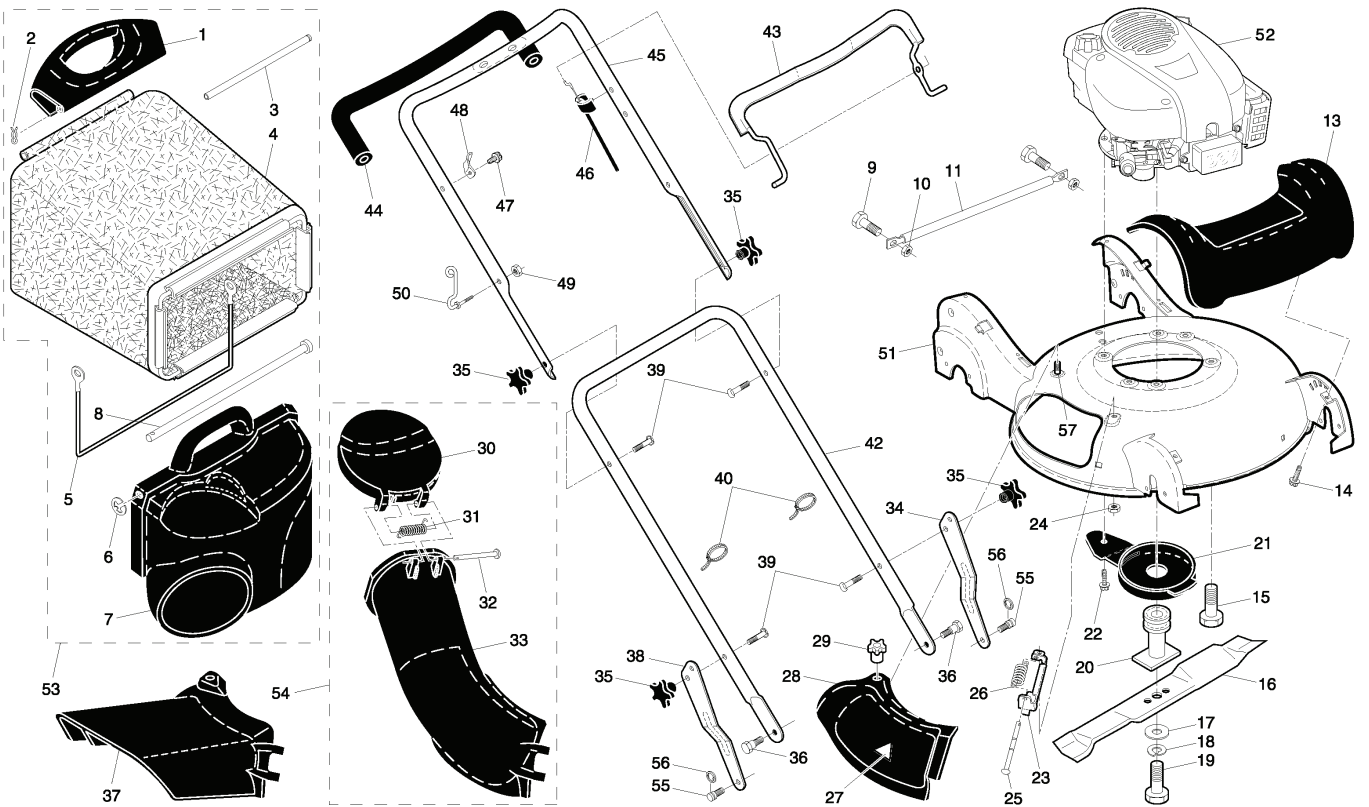

ROTARY LAWN MOWER - - MODEL NUMBER **R152SV** (96141013401) PRODUCT NUMBER 961 41 01-34

REF.	PART NO.	DESCRIPTION	REMARK	QTY.	KIT
1	532190582	HANDLE		1	
2	532065322	CLAMP		1	
3	532183483	PIN		1	
4	532401898	BOX		1	
5	532188506	FRAME		1	
6	812000014	RETAINER RING		1	
7	532190581	BAG		1	
8	532183479	PIN		1	
9	872140405	BOLT		1	
10	873800400	NUT		1	
11	532190692	PIPE		1	
13	532190519	COVER		1	
14	532194189	SCREW		1	
15	532150406	BOLT		1	
16	532415076	BLADE		1	
17	532851074	WASHER		1	
18	532850263	WASHER		1	
19	532191760	SCREW		1	
20	532186766	ADAPTER		1	
21	532190516	SHIELD		1	
22	817600406	SCREW		1	
23	532183609	BRACKET		1	
24	532191730	NUT		1	
25	532183445	PIN		1	
26	532183446	SPRING		1	
27	532182166	DECAL		1	
28	532190515	PLATE		1	
29	532183447	KNOB		1	
30	532190580	PLATE		1	
31	532183478	SPRING		1	
32	532183445	PIN		1	
33	532190578	PIPE		1	
34	532190619	BRACKET		1	
35	532185588	KNOB		1	
36	532194187	BOLT		1	
37	532185996	DEFLECTOR		1	
38	532190621	BRACKET		1	
39	532191574	SCREW		1	
40	532066426	HOOP		1	
42	532187096	HANDLE		1	
43	532186298	LEVER		1	
44	532182748	HANDLE		1	
45	532186296	HANDLE		1	
46	532408885	CABLE		1	
47	532750634	SCREW		1	
48	532125203	BRACKET		1	
49	532132004	NUT		1	
50	532188501	LEVER		1	
51	532400721	HOUSING		1	
53	532401896	BAG		1	
54	532189014	PIPE		1	
55	532194192	STUD		1	
56	812000058	E-CLIP		1	
52	000000000	W/O DESCRIPTION	B&S 100602-0983-B1 FOR SERVICE & PARTS 1-800-233-3723	1