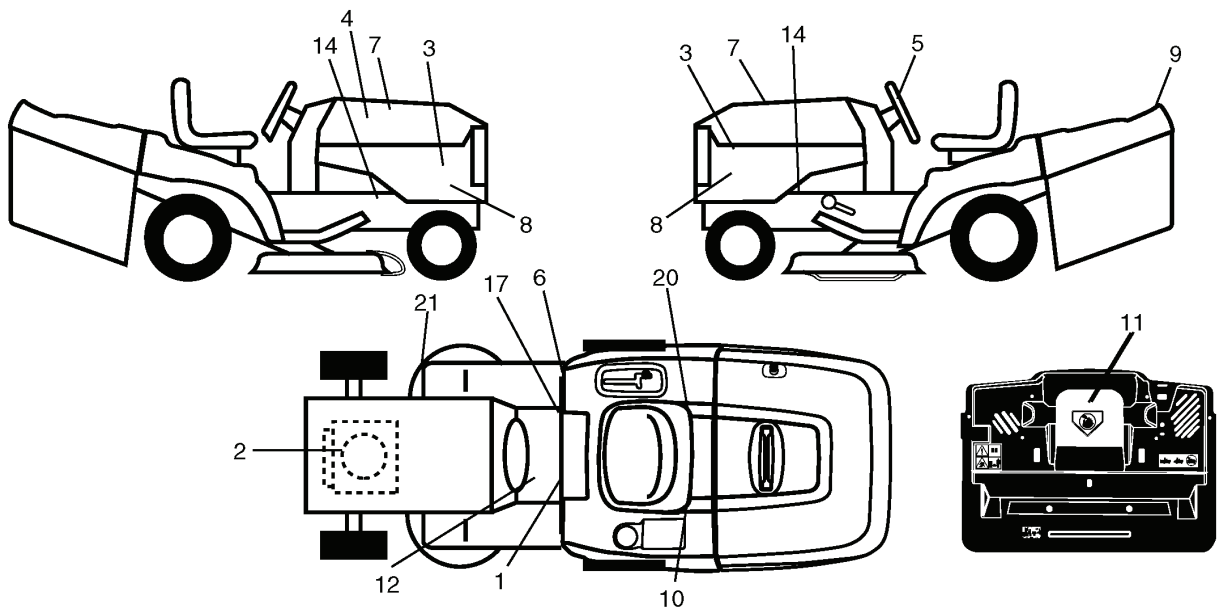

CTH171, HECTH171B, 954170209, 2004-0

SPARE PARTS LIST

REPAIR PARTS

TRACTOR- -MODEL NO. CTH171 (HECTH171B), PRODUCT NO. 954 17 02-09
DECALS

REF.	PART NO.	DESCRIPTION	REMARK	QTY.	KIT
1	532145498	DECAL		1	
2	532180431	DECALC.VOLUTE MOTEUR		1	
3	532188921	DECAL		1	
4	532189148	DECALC.CAPOT		1	
5	532188925	DECAL		1	
6	532180432	DECAL		1	
7	532188923	DECAL		1	
8	532191145	DECAL		1	
9	532188927	DECAL		1	
10	532145005	DECAL		1	
11	532182166	DECAL		1	
12	532159737	DECAL		1	
14	532159736	DECAL		1	
17	532140837	DECAL		1	
20	532166960	DECAL		1	
21	532166286	DECAL		1	
--	532138311	DECAL		1	
--	532180435	DECAL		1	
--	532182621	DECAL		1	
--	532181090	PLATE		1	
--	532181091	PLATE		1	
--	532191580	OPERATORS MANUAL		1	
--	532191581	OPERATORS MANUAL		1	

REPAIR PARTS

TRACTOR- -MODEL NO. CTH171 (HECTH171B), PRODUCT NO. 954 17 02-09
STEERING ASSEMBLY

steering_pl.lt_29

REF.	PART NO.	DESCRIPTION	REMARK	QTY.	KIT
1	532166627	STEERING WHEEL		1	
2	532184706	SHAFT		1	
3	532169840	SPINDLE		1	
4	532169839	SPINDLE		1	
5	532124931	WASHER		1	
6	532121748	WASHER		1	
8	812000029	RETAINER RING		1	
10	532175121	ROD		1	
11	810040600	WASHER		1	
12	873940800	NUT		1	
13	532136518	PIPE		1	
15	532145212	NUT		1	
17	532180641	SHAFT		1	
29	817000612	SCREW		1	
32	532170162	ROD		1	
33	819111216	WASHER		1	
34	810040500	WASHER		1	
35	873540500	NUT		1	
36	532155099	BUSHING		1	
37	532152927	SCREW		1	
38	532166626	INSERT		1	
39	819182411	WASHER		1	
40	873540600	NUT		1	
41	532159945	ADAPTER		1	
42	532169634	SLEEVE		1	
43	532121749	WASHER		1	
44	532180640	SHAFT		1	
46	532121232	HUB CAP		1	
51	873540400	NUT		1	
54	871130420	BOLT		1	
65	532160367	SPACER		1	
67	872140618	BOLT		1	
68	532169827	SHAFT		1	
71	532175146	STEERING GEAR		1	
82	532169835	BRACKET		1	
87	532173966	WASHER		1	
88	532175118	BOLT		1	
91	532175553	SPRING		1	
95	532188967	WASHER		1	