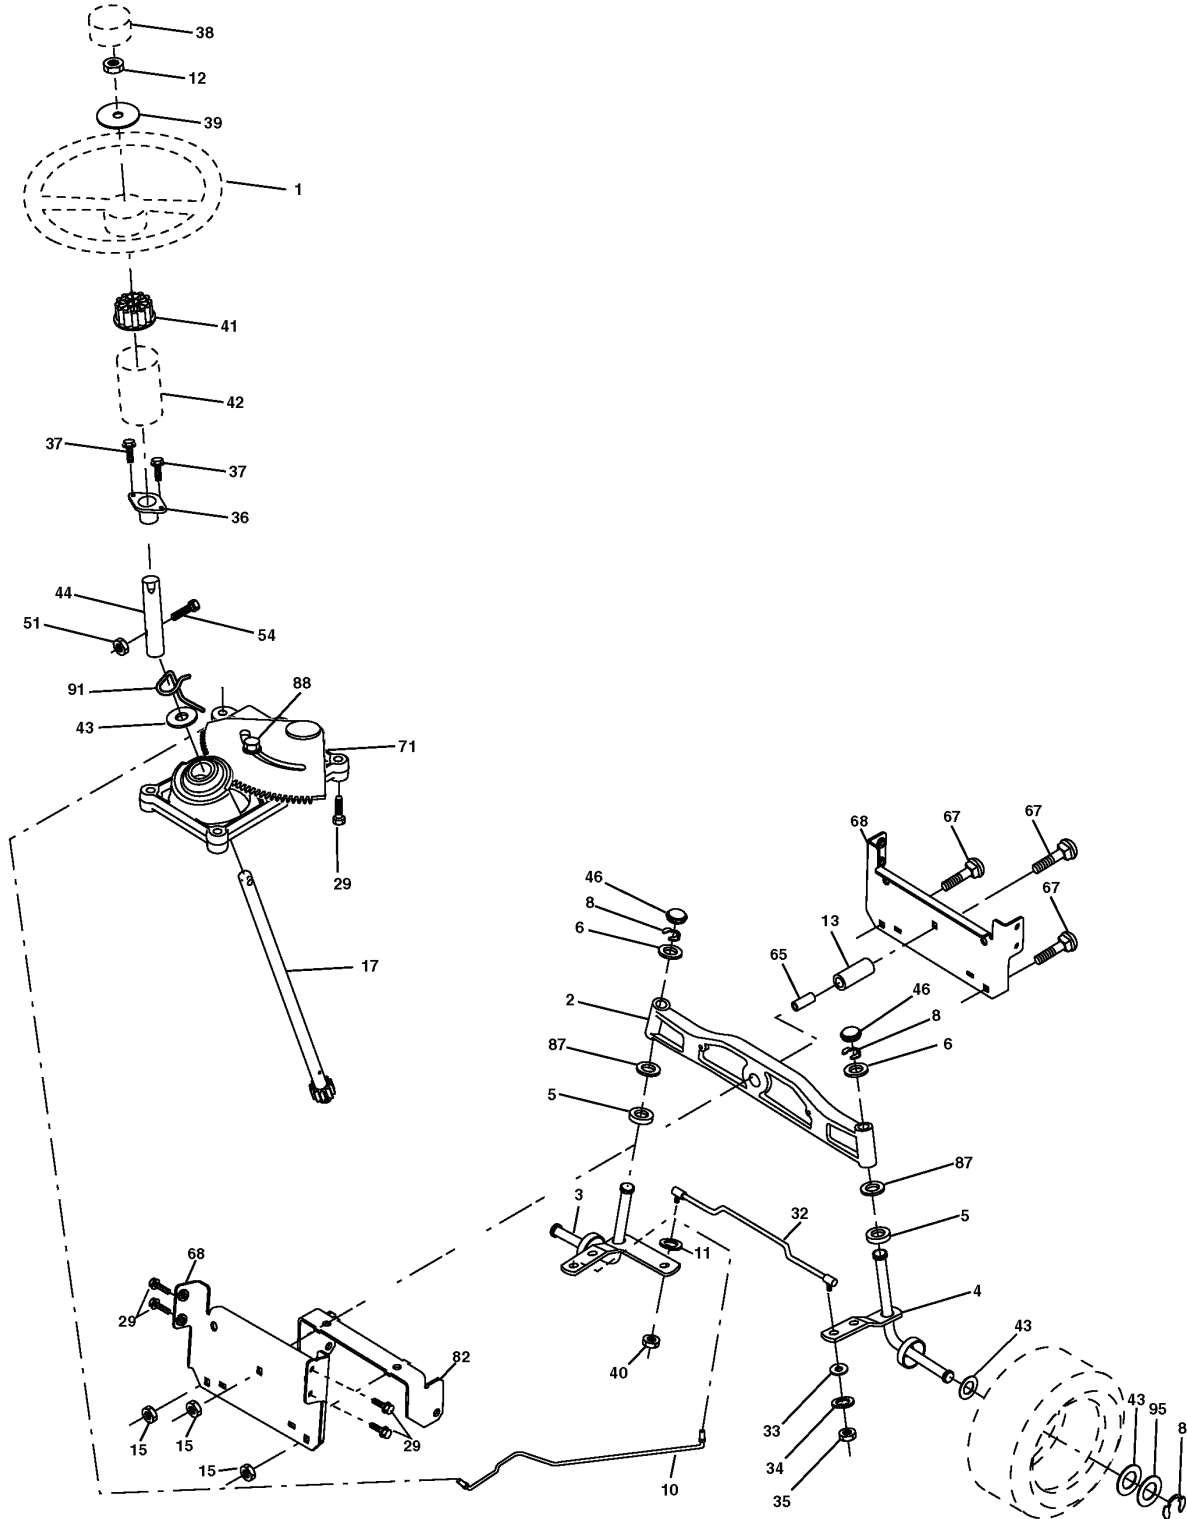

REPAIR PARTS

TRACTOR- -MODEL NO. CTH171 (HECTH171B), PRODUCT NO. 954 17 02-09
STEERING ASSEMBLY

steering_pl.lt_29

REF.	PART NO.	DESCRIPTION	REMARK	QTY.	KIT
1	532166627	STEERING WHEEL		1	
2	532184706	SHAFT		1	
3	532169840	SPINDLE		1	
4	532169839	SPINDLE		1	
5	532124931	WASHER		1	
6	532121748	WASHER		1	
8	812000029	RETAINER RING		1	
10	532175121	ROD		1	
11	810040600	WASHER		1	
12	873940800	NUT		1	
13	532136518	PIPE		1	
15	532145212	NUT		1	
17	532180641	SHAFT		1	
29	817000612	SCREW		1	
32	532170162	ROD		1	
33	819111216	WASHER		1	
34	810040500	WASHER		1	
35	873540500	NUT		1	
36	532155099	BUSHING		1	
37	532152927	SCREW		1	
38	532166626	INSERT		1	
39	819182411	WASHER		1	
40	873540600	NUT		1	
41	532159945	ADAPTER		1	
42	532169634	SLEEVE		1	
43	532121749	WASHER		1	
44	532180640	SHAFT		1	
46	532121232	HUB CAP		1	
51	873540400	NUT		1	
54	871130420	BOLT		1	
65	532160367	SPACER		1	
67	872140618	BOLT		1	
68	532169827	SHAFT		1	
71	532175146	STEERING GEAR		1	
82	532169835	BRACKET		1	
87	532173966	WASHER		1	
88	532175118	BOLT		1	
91	532175553	SPRING		1	
95	532188967	WASHER		1