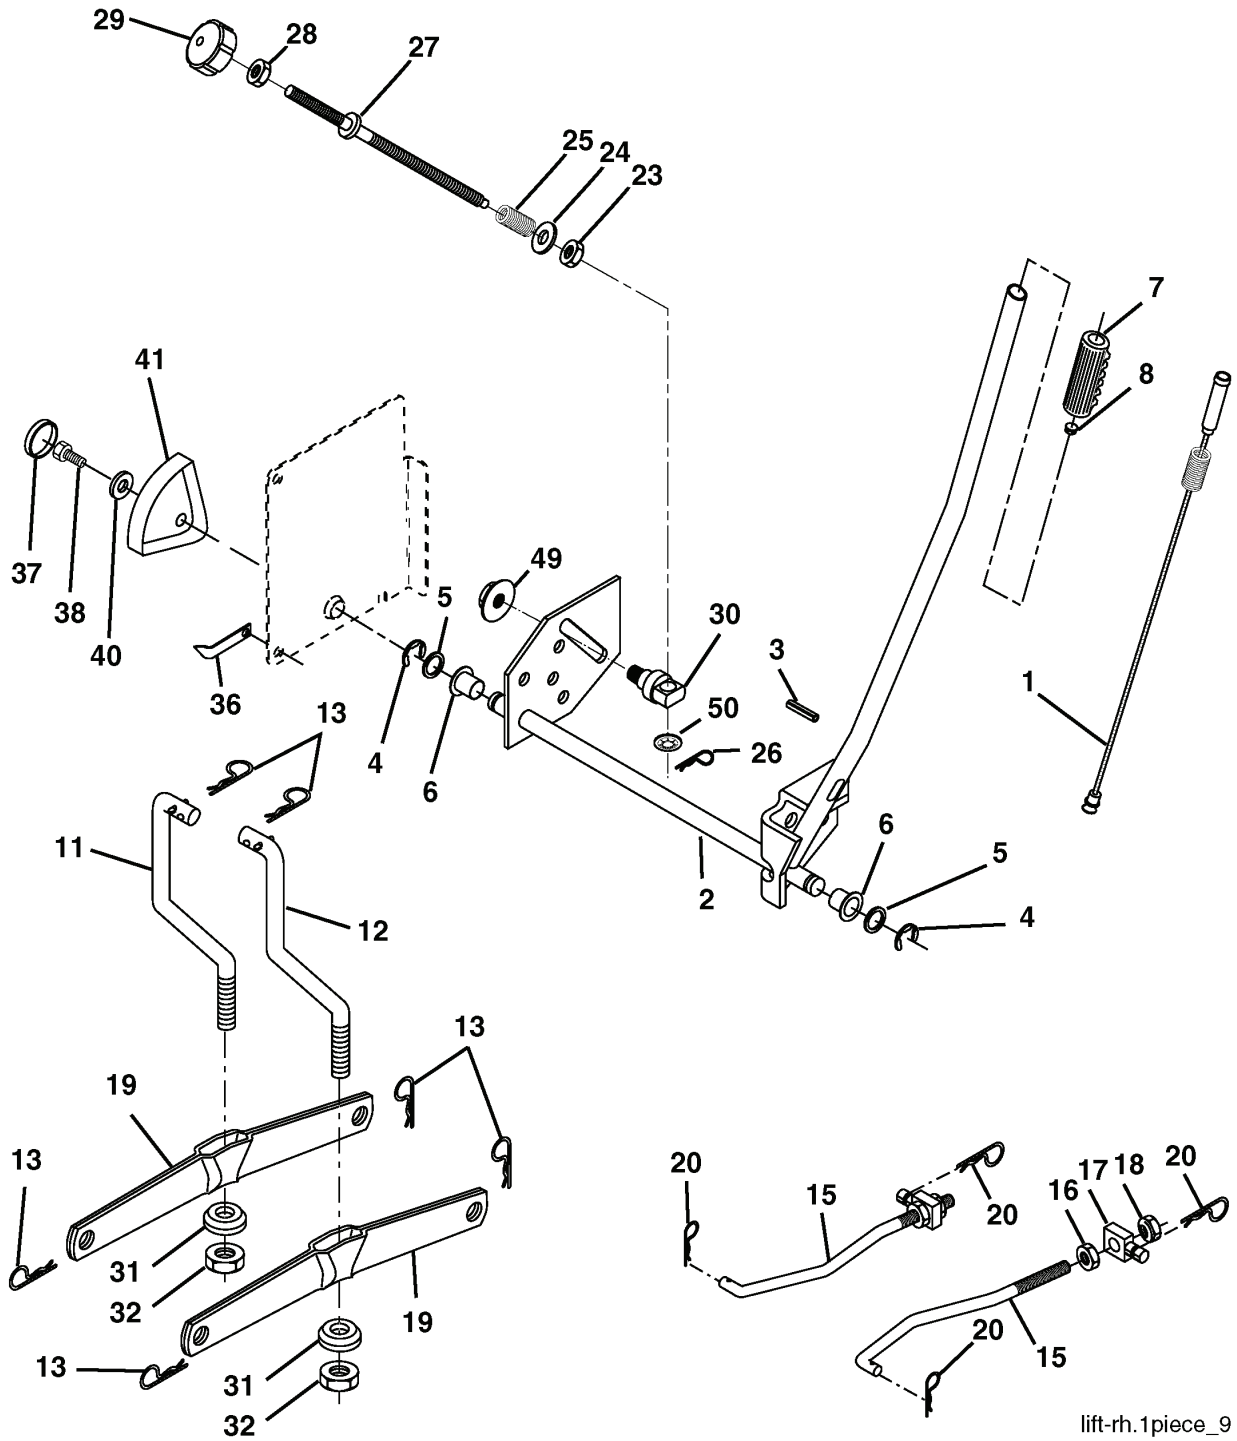

REPAIR PARTS

TRACTOR--MODEL NO. CTH171 (HECTH171B), PRODUCT NO. 954 17 02-09
SEAT ASSEMBLY

seat_lt.knob_7(CRD)

REF.	PART NO.	DESCRIPTION	REMARK	QTY.	KIT
1	532184995	SEAT		1	
2	532140551	BRACKET		1	
3	871110616	SCREW		1	
4	819131610	WASHER		1	
5	532145006	CLIP		1	
6	873800600	NUT		1	
7	532124181	SPRING		1	
8	817000616	SCREW		1	
9	819131614	WASHER		1	
10	532182493	BRACKET		1	
11	532166369	WING NUT		1	
12	532121246	BRACKET		1	
13	532121248	BUSHING		1	
14	872050412	BOLT		1	
15	532121249	SPACER		1	
16	532123740	SPRING		1	
17	532123976	LOCKNUT		1	
21	532171852	BOLT		1	
22	873800500	LOCK NUT		1	
24	819171912	WASHER		1	
25	532127018	BOLT		1	

REPAIR PARTS

TRACTOR- -MODEL NO. CTH171 (HECTH171B), PRODUCT NO. 954 17 02-09
MOWER LIFT

lift-rh.1piece_9

REF.	PART NO.	DESCRIPTION	REMARK	QTY.	KIT
1	532159460	WIRE		1	
2	532159471	LEVER		1	
3	532105767	PIN RETAINING SCREW		1	
4	812000002	RETAINER RING		1	
5	819211621	WASHER		1	
6	532120183	BEARING		1	
7	532125631	HANDLE		1	
8	532124526	KNOB		1	
11	532165829	ROD		1	
12	532165831	ROD		1	
13	532124670	RETAINER RING		1	
15	532173288	LINK		1	
16	873350800	NUT		1	
17	532175689	BRACKET		1	
18	873800800	NUT		1	
19	532139868	LEVER		1	
20	532163552	CLIP		1	
23	532110807	NUT		1	
24	819131016	WASHER		1	
25	532124874	SPRING		1	
26	532169484	PIN		1	
27	532126971	LEVER		1	
28	873350600	NUT		1	
29	532138057	KNOB		1	
30	532150233	TRUNNION		1	
31	532169865	BEARING		1	
32	873540600	NUT		1	
36	532155097	INDICATOR		1	
37	532123935	PLUG		1	
38	817060516	SCREW		1	
40	819112410	WASHER		1	
41	532123934	INDICATOR		1	
49	532145212	NUT		1	
50	532110452	NUT		1	