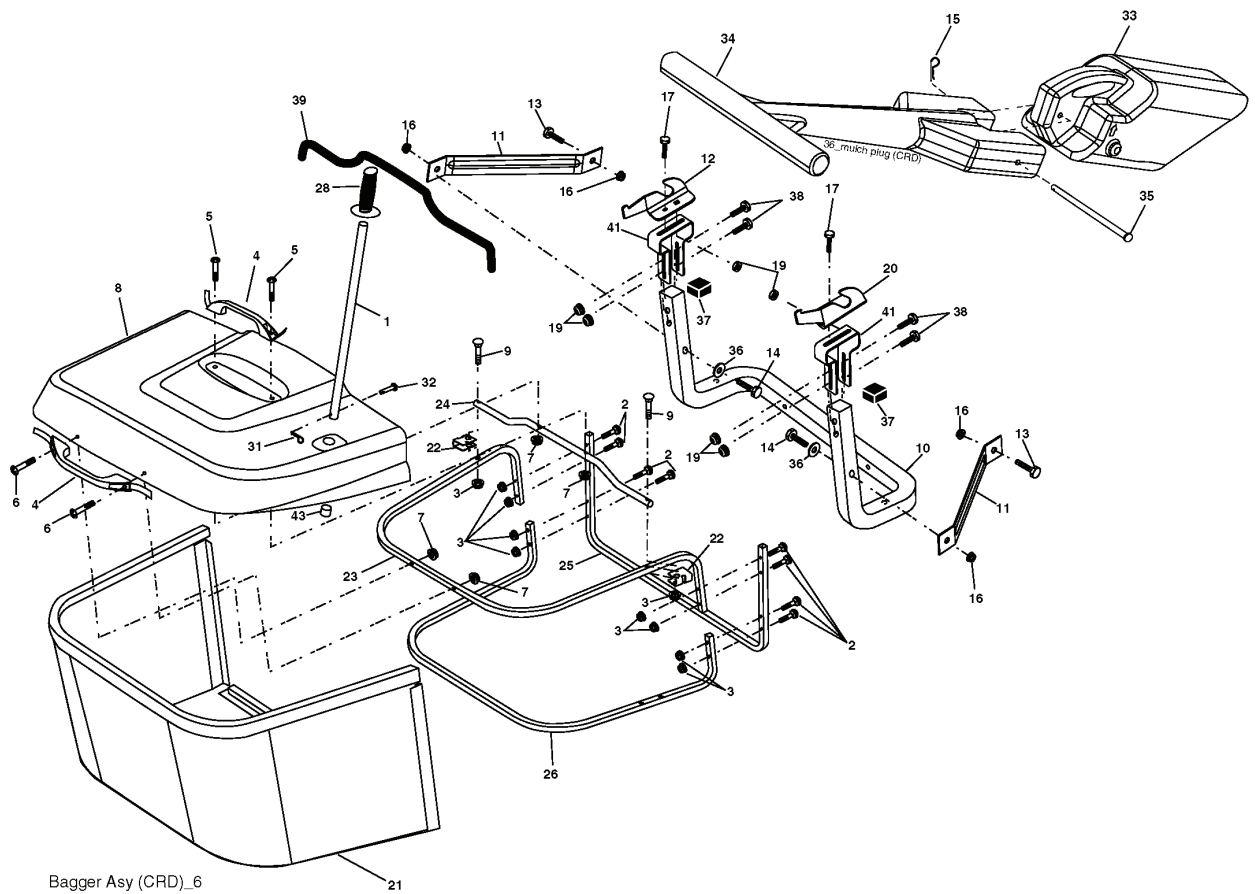

REPAIR PARTS

TRACTOR- -MODEL NO. CTH171 (HECTH171B), PRODUCT NO. 954 17 02-09
BAGGER

REF.	PART NO.	DESCRIPTION	REMARK	QTY.	KIT
1	532165249	ROD		1	
2	872140416	BOLT		1	
3	532123976	LOCKNUT		1	
4	532169916	HANDLE		1	
5	874981024	SCREW		1	
6	874981032	SCREW		1	
7	873401000	NUT		1	
8	532181095	COVER		1	
9	872140418	BOLT		1	
10	532181282	TUBE		1	
11	532165719	ROD		1	
12	532188848	BRACKET		1	
13	872110606	BOLT		1	
14	874520636	BOLT		1	
15	532124670	RETAINER RING		1	
16	873900600	NUT		1	
17	872140506	BOLT		1	
19	873900500	NUT		1	
20	532188847	BRACKET		1	
21	532180880	BAG		1	
22	532165781	CLAMP		1	
23	532165782	FRAME		1	
24	532165783	FRAME		1	
25	532180124	TUBE		1	
26	532165785	FRAME		1	
28	532165787	HANDLE		1	
31	532169484	PIN		1	
32	532126875	RIVET		1	
33	532165571	PLUG		1	
34	532165570	HANDLE		1	
35	532165572	PIN RETAINING SCREW		1	
36	819132016	WASHER		1	
37	532175401	PLUG		1	
38	872010520	BOLT		1	
39	532180985	SEAL		1	
41	532169683	BRACKET		1	
43	532174083	PLUG		1