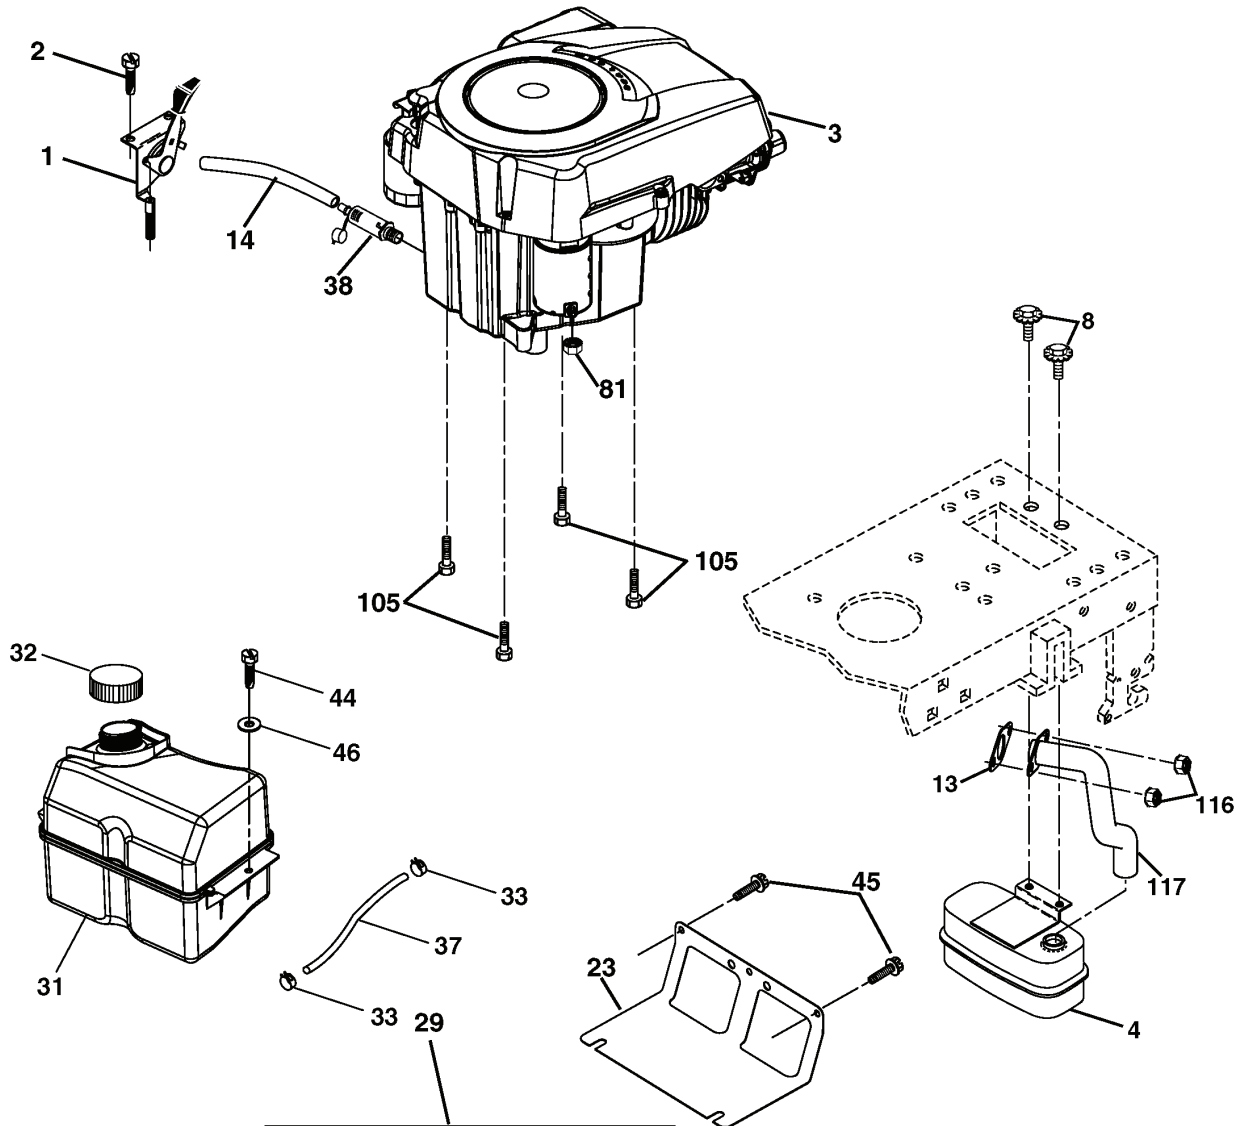

REPAIR PARTS

TRACTOR- -MODEL NO. CTH171 (HECTH171B), PRODUCT NO. 954 17 02-09
ENGINE

OPTIONAL EQUIPMENT
Spark Arrester

REF.	PART NO.	DESCRIPTION	REMARK	QTY.	KIT
1	532170805	CONTROL THROT /CH FLAG		1	
2	817720408	SCREW		1	
4	532188655	MUFFLER		1	
8	532171877	BOLT		1	
13	532185909	GASKET		1	
14	532148456	TUBE		1	
23	532169837	HEAT SHIELD		1	
29	532137180	SPARK ARRESTER KIT		1	
31	532185534	TANK UNIT		1	
32	532140527	FUEL CAP		1	
33	532123487	HOSE CLAMP		1	
37	532137040	HOSE		1	
38	532181654	PLUG		1	
44	817670412	SCREW		1	
45	817000612	SCREW		1	
46	819091416	WASHER		1	
81	873510400	NUT		1	
105	817120616	SCREW		1	
116	532184362	NUT		1	
117	532188654	TUBE EXHAUST		1