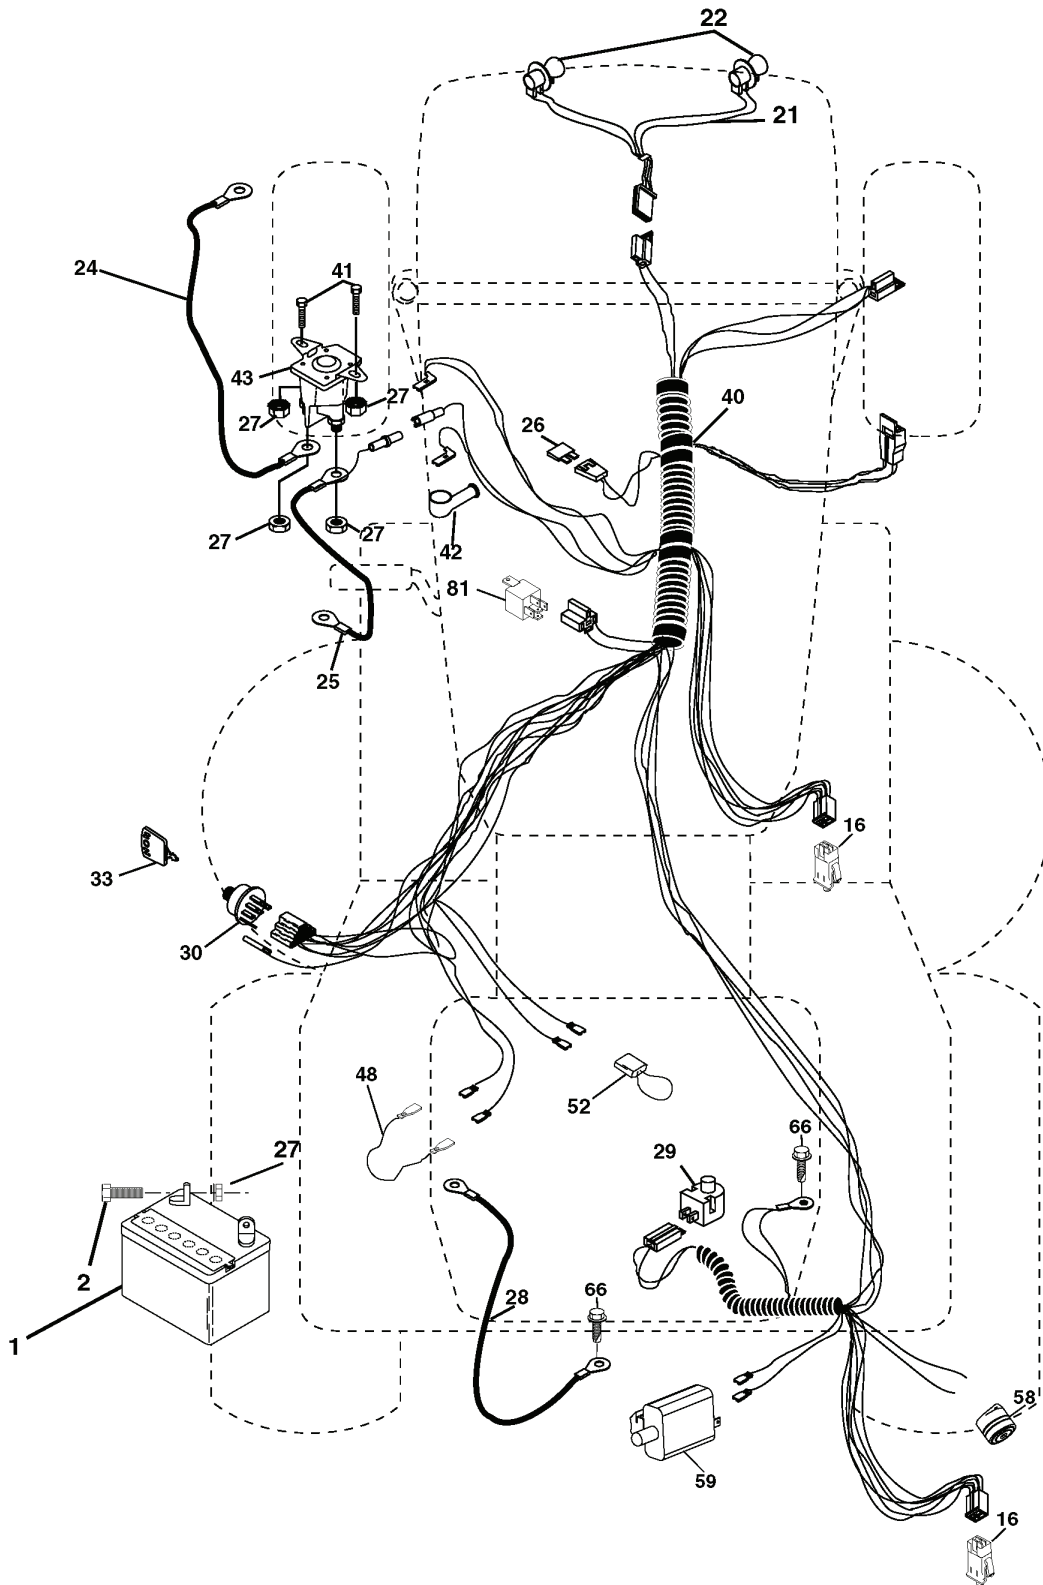

REPAIR PARTS

TRACTOR- -MODEL NO. CTH171 (HECTH171B), PRODUCT NO. 954 17 02-09
ENGINE

OPTIONAL EQUIPMENT
Spark Arrester

REF.	PART NO.	DESCRIPTION	REMARK	QTY.	KIT
1	532170805	CONTROL THROT /CH FLAG		1	
2	817720408	SCREW		1	
4	532188655	MUFFLER		1	
8	532171877	BOLT		1	
13	532185909	GASKET		1	
14	532148456	TUBE		1	
23	532169837	HEAT SHIELD		1	
29	532137180	SPARK ARRESTER KIT		1	
31	532185534	TANK UNIT		1	
32	532140527	FUEL CAP		1	
33	532123487	HOSE CLAMP		1	
37	532137040	HOSE		1	
38	532181654	PLUG		1	
44	817670412	SCREW		1	
45	817000612	SCREW		1	
46	819091416	WASHER		1	
81	873510400	NUT		1	
105	817120616	SCREW		1	
116	532184362	NUT		1	
117	532188654	TUBE EXHAUST		1	

REPAIR PARTS

TRACTOR- -MODEL NO. CTH171 (HECTH171B), PRODUCT NO. 954 17 02-09
ELECTRICAL

REF.	PART NO.	DESCRIPTION	REMARK	QTY.	KIT
1	532144927	BATTERY		1	
2	874760412	BOLT		1	
16	532176138	MICRO SWITCH		1	
21	532175688	HARNESS		1	
22	532004152	BULB		1	
24	532124780	CABLE		1	
25	532165987	CABLE		1	
26	532175158	FUSE		1	
27	873510400	NUT		1	
28	532127725	CABLE		1	
29	532121305	SWITCH		1	
30	532175566	SWITCH		1	
33	532140401	KEY		1	
40	532188036	HARNESS		1	
41	871110408	BOLT		1	
42	532131563	COVER		1	
43	532178861	SOLENOID		1	
48	532140844	ADAPTER		1	
52	532141940	WIRE		1	
58	532169419	BUZZER		1	
59	532180379	SWITCH FBI		1	
66	817490608	SCREW		1	
81	532109748	RELAY		1	