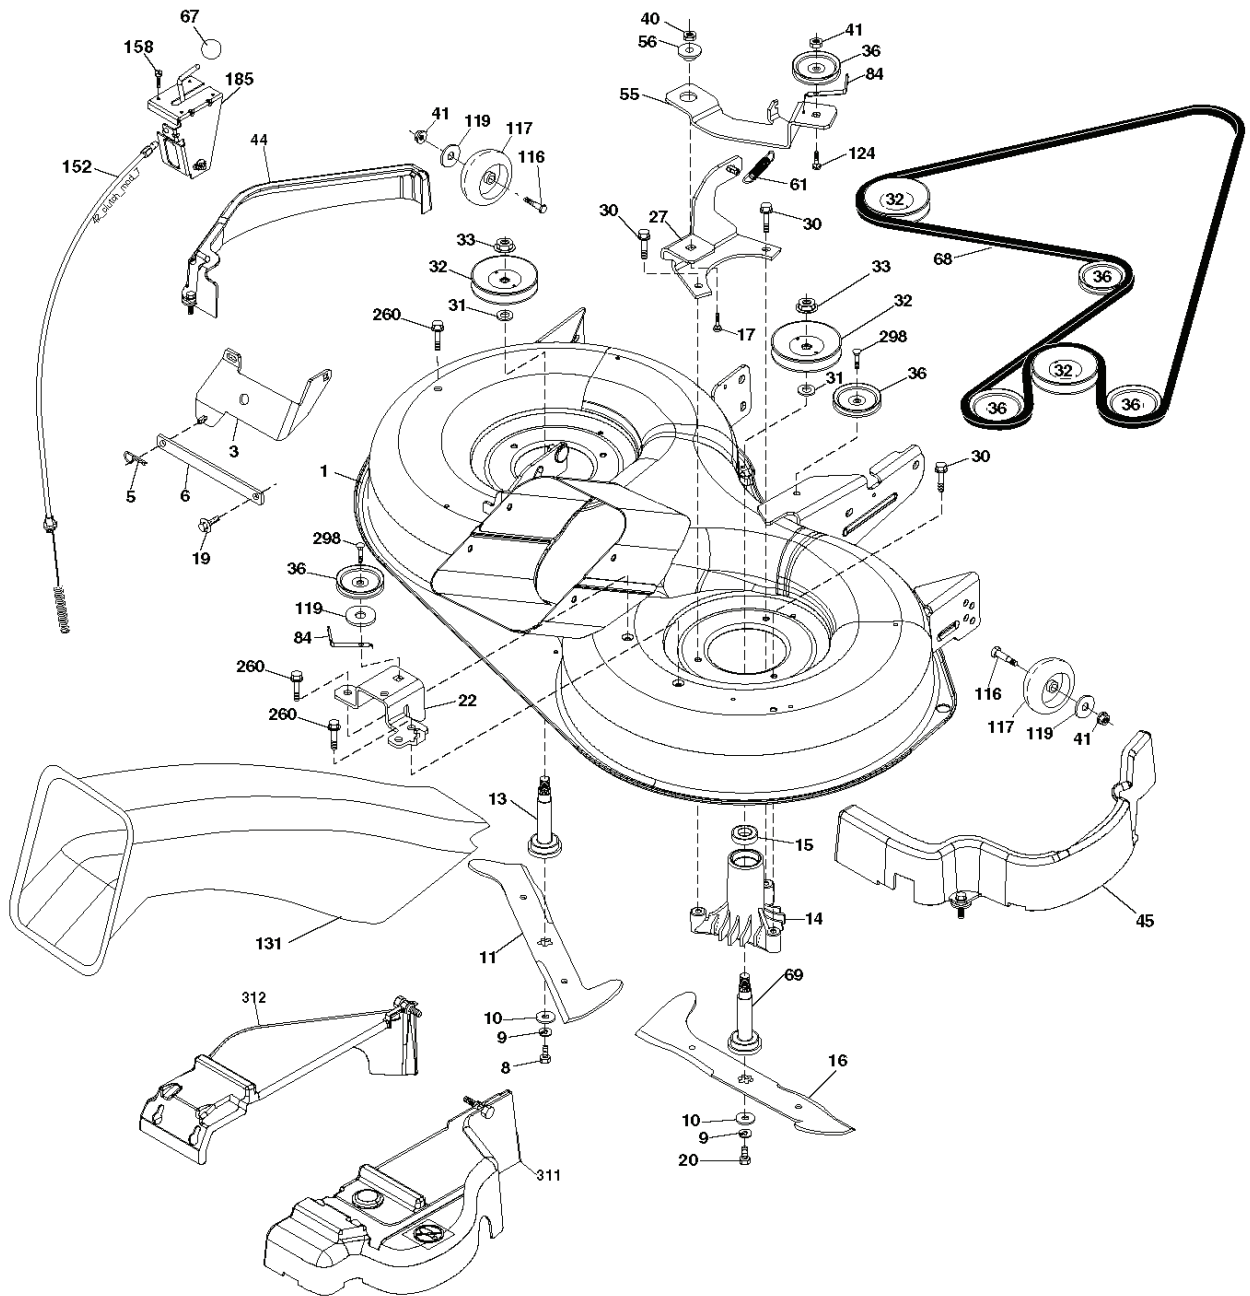

Deck-CRD_97cm_Elect_9

REF.	PART NO.	DESCRIPTION	REMARK	QTY.	KIT
1	532429121	CUTTING DECK		1	
3	532431864	BRACKET		1	
5	532124670	RETAINER RING		1	
6	532165557	ROD		1	
8	532181712	BOLT		1	
9	810030600	WASHER		1	
10	532140296	WASHER		1	
11	532427984	RIDE ON BLADE		1	
13	532137645	SHAFT		1	
14	532128774	BEARING HOUSING		1	
15	532110485	BEARING		1	
16	532427985	BLADE		1	
17	872140610	BOLT		1	
19	532132827	SPEC. BOLT		1	
20	532181713	BOLT		1	
22	532431169	BRACKET		1	
27	532427981	BRACKET		1	
30	532173984	SCREW		1	
31	532187690	WASHER		1	
32	532153532	PULLEY		1	
33	532400234	NUT		1	
36	532146763	PULLEY		1	
40	873680600	NUT		1	
41	873900600	NUT		1	
44	532430210	COVER		1	
45	532430209	COVER		1	
55	532199498	ARM		1	
56	532165723	SPACER		1	
61	532199486	SPRING		1	
67	532106932	KNOB		1	
68	532429532	BELT		1	
69	532165482	SHAFT		1	
84	532156085	BELT GUIDE		1	
116	532193406	BOLT		1	
117	532174873	WHEEL		1	
119	819132012	WASHER		1	
124	872110612	BOLT		1	
131	532165661	PIPE		1	
152	532176074	WIRE		1	
158	817720408	SCREW		1	
185	532188234	CABLE		1	
260	817670608	SCREW		1	
298	817490628	SCREW		1	
311	532430774	COVER		1	
312	532430775	COVER		1	
--	532181857	BEARING HOUSING	Mandrel Assembly (Includes housing, shaft assembly, and bearing only - pulley/nut/washer and blade bolt/washers not included)	1	
--	532181858	BEARING HOUSING		1	
--	532433038	CUTTING DECK	Replacement Mower, Complete (Std. Deck - Order separately guage wheel components key nos. 116, 117 & 119)	1