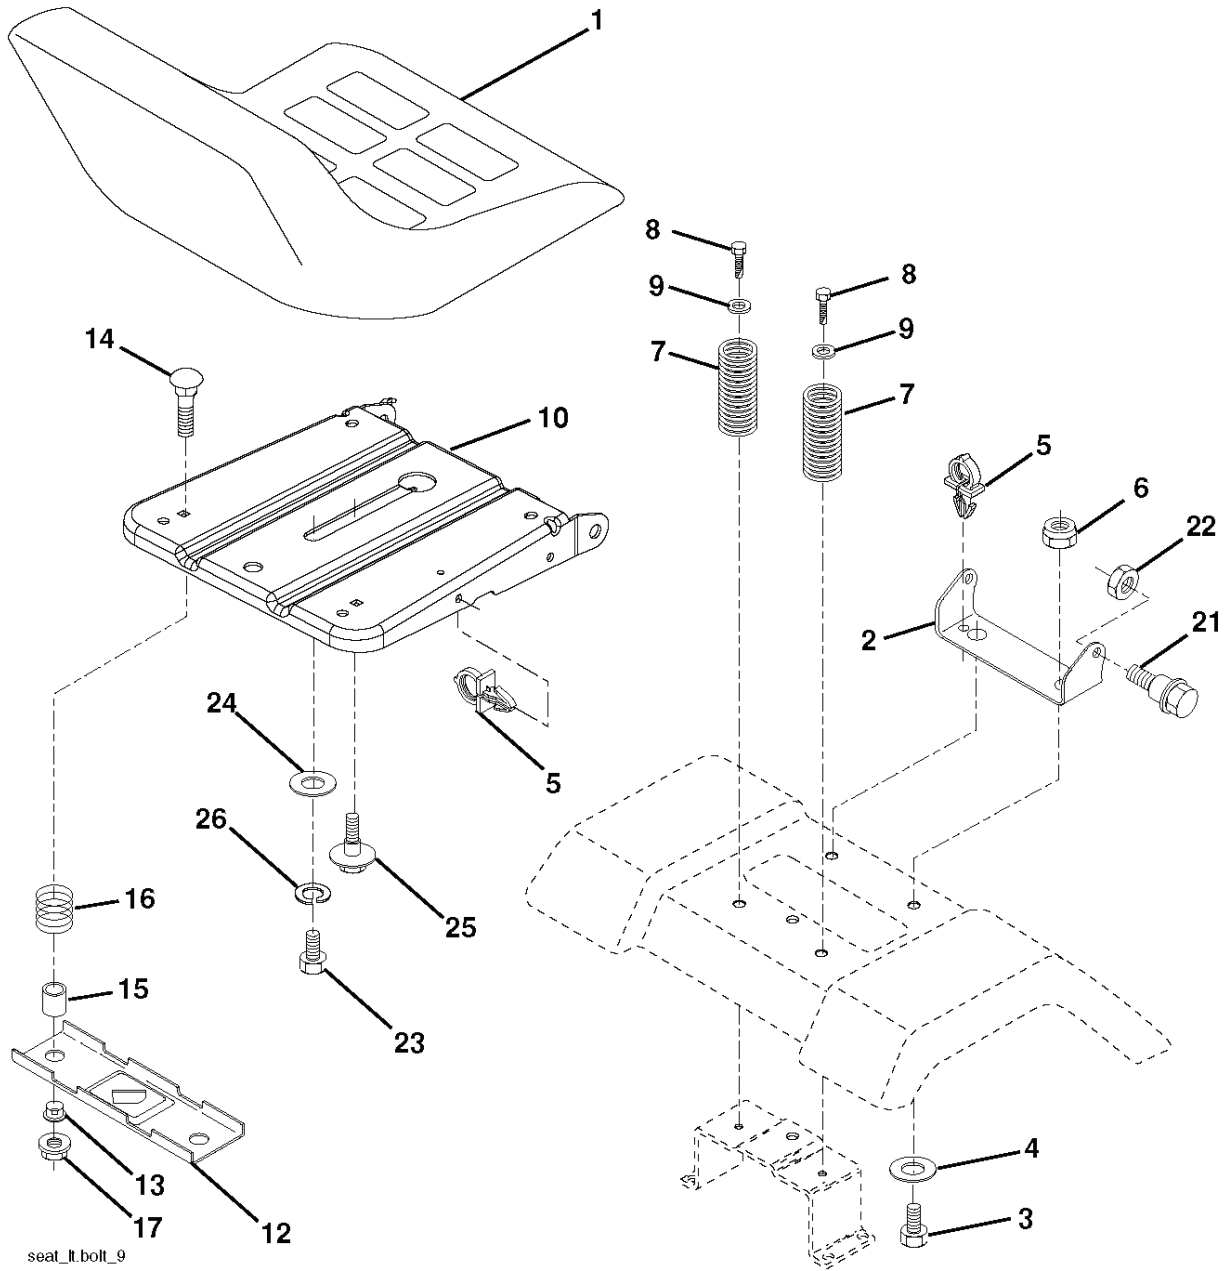

IGNITION SWITCH

POSITION	CIRCUIT	"MAKE"
OFF	M+G+A1	
RUN/OVERRIDE	B+A1	
RUN	B+A1	L+A2
START	B + S + A1	

WIRING INSULATED CLIPS

NOTE: IF WIRING INSULATED CLIPS WERE REMOVED FOR SERVICING OF UNIT, THEY SHOULD BE RE-INSTALLED TO PROPERLY SECURE YOUR WIRING.

REMOVABLE CONNECTIONS
NON-REMOVABLE CONNECTIONS

RELAY

seat_ll.bolt_9

REF.	PART NO.	DESCRIPTION	REMARK	QTY.	KIT
1	532401042	SIEGE CONDUCTEUR		1	
2	532140551	BRACKET		1	
3	871110616	SCREW		1	
4	819131610	WASHER		1	
5	532145006	CLIP		1	
6	873800600	NUT		1	
7	532124181	SPRING		1	
8	817000616	SCREW		1	
9	819131614	WASHER		1	
10	532195530	BERCEAU DE SIEGE CONDUCTEUR		1	
12	532174648	BRACKET		1	
13	532121248	BUSHING		1	
14	872050412	BOLT		1	
15	532134300	SPACER		1	
16	532121250	SPRING		1	
17	532123976	LOCKNUT		1	
21	532171852	BOLT		1	
22	873800500	LOCK NUT		1	
23	871110814	BOLT		1	
24	819171912	WASHER		1	
25	532127018	BOLT		1	
26	810040800	WASHER		1	