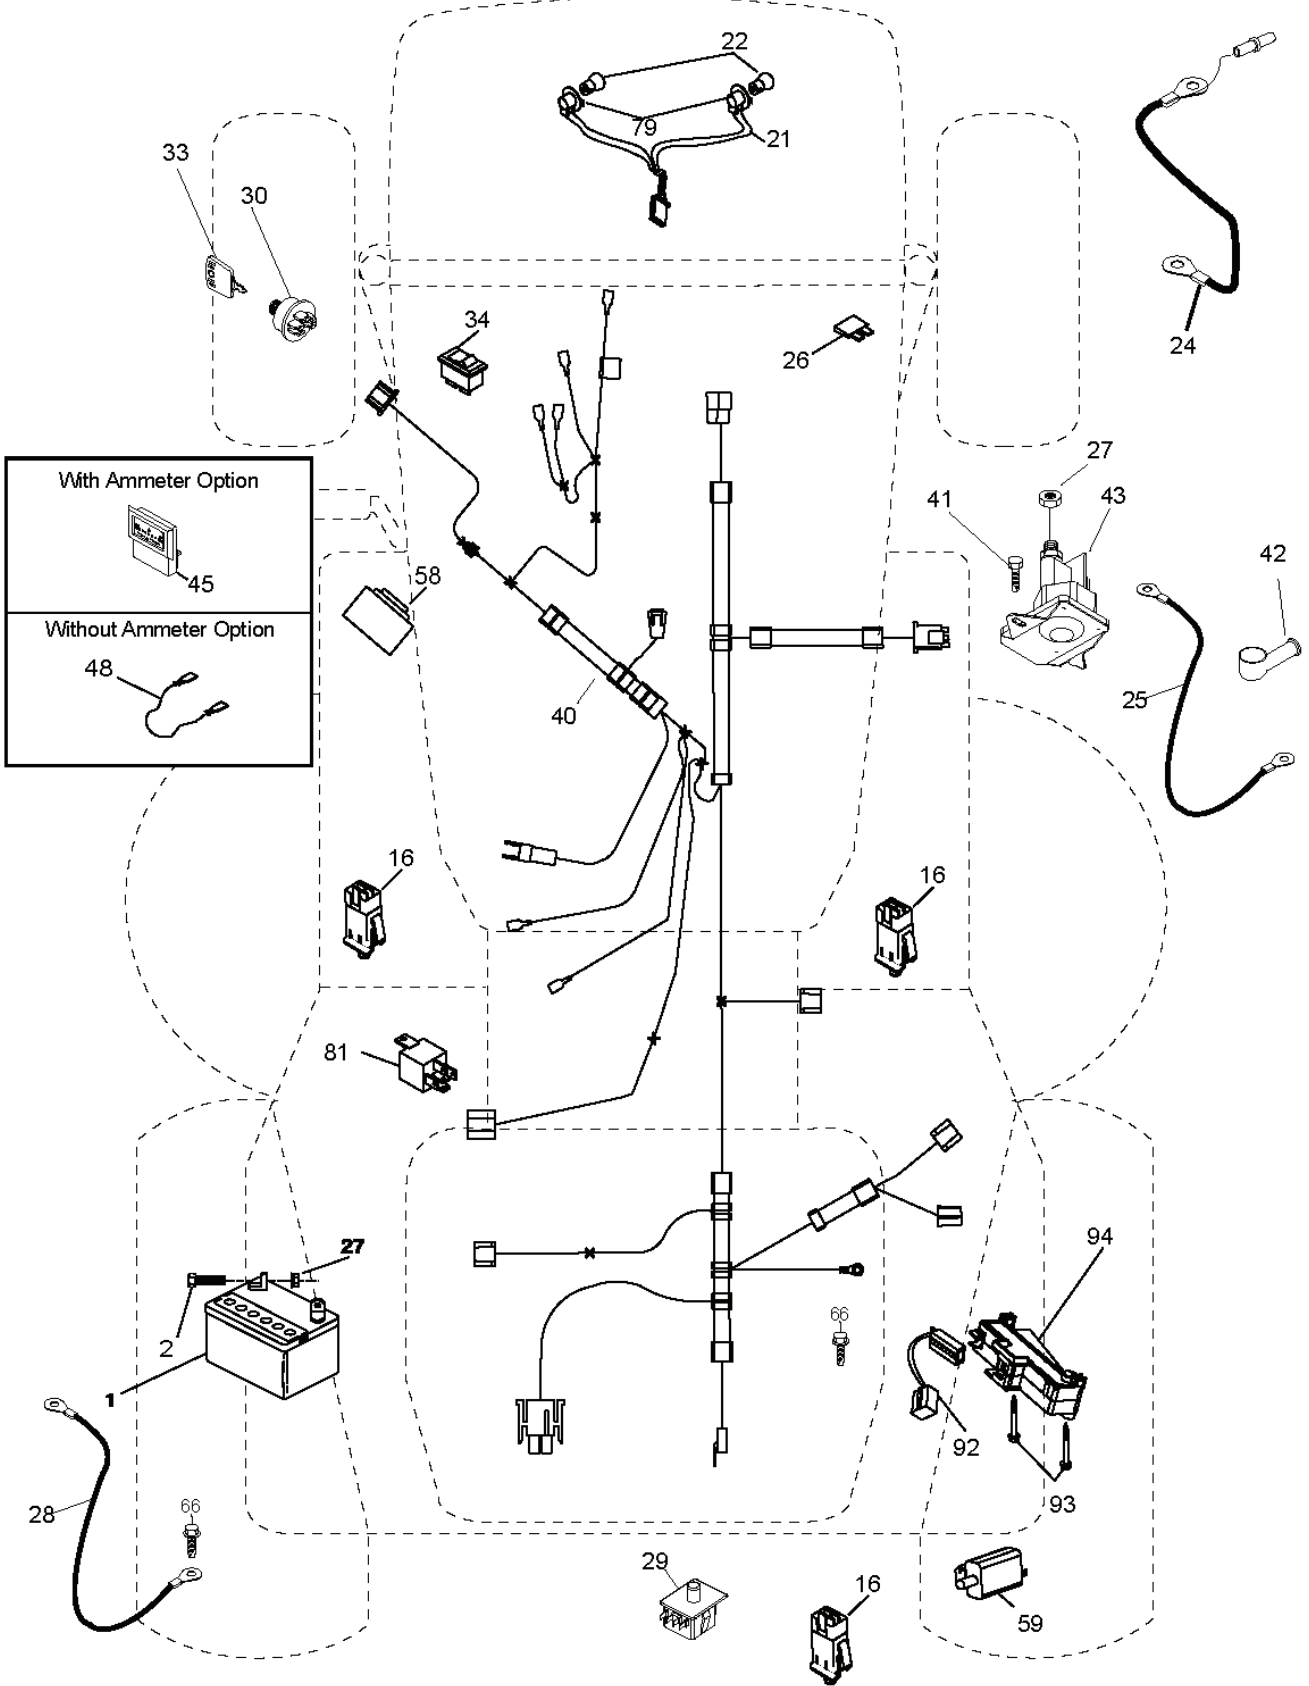

REF.	PART NO.	DESCRIPTION	REMARK	QTY.	KIT
1	532174620	CHASSIS		1	
2	532180384	DRAWBAR		1	
3	817060612	SCREW		1	
5	532155272	DAMPER		1	
6	532184419	PLATE		1	
8	532126471	CLIP		1	
9	532194688	DASH		1	
10	872140608	BOLT		1	
11	532174996	DASHBOARD		1	
13	532172106	DASH		1	
15	874180512	SCREW		1	
16	873510500	NUT		1	
17	532442923	HOOD		1	
18	532184921	BUMPER		1	
24	874780616	BOLT		1	
25	819131312	WASHER		1	
26	873800600	NUT		1	
28	532442203	FRONT COVER		1	
30	532441265	FENDER		1	
31	532165156	BRACKET		1	
33	532182507	FOOT REST, LH		1	
34	532182508	FOOT REST, RH		1	
35	872110606	BOLT		1	
37	817490508	SCREW		1	
38	532181748	BRACKET		1	
39	532407807	BRACKET		1	
58	532184270	DUCT		1	
69	532142432	SCREW		1	
89	532197366	BRACKET		1	
141	873900600	NUT		1	
145	532409167	ROD		1	
162	532180382	BRACKET		1	
163	532180383	BRACKET		1	
164	532165605	SUPPORT		1	
165	532181356	COVER		1	
170	532199488	COVER		1	
171	872140620	BOLT		1	
172	819132016	WASHER		1	
173	873510600	NUT		1	
175	532188203	DOOR TRAP		1	
179	532188202	ROD PIVOT FBI		1	
184	532174662	BRACKET		1	
185	532441416	KNOB		1	
186	532160793	LATCH		1	
187	532125004	NUT		1	
188	819061216	WASHER		1	
189	810071000	WASHER		1	
190	871081010	SCREW		1	
198	532168937	WASHER		1	
205	817490608	SCREW		1	
207	817670508	SCREW		1	
208	817670608	SCREW		1	
209	817000612	SCREW		1	
212	532183548	INSERT		1	
256	532181361	COVER		1	
258	532185214	LENS		1	
259	532185213	LENS		1	
260	532442202	LENS		1	
261	532442201	INSERT		1	
265	532185704	SEALING		1	
266	532185703	SEALING		1	
272	532442200	HOOD		1	
273	532442199	HOOD		1	
278	532416358	SCREW		1	
307	532441840	GUARD		1	

C01