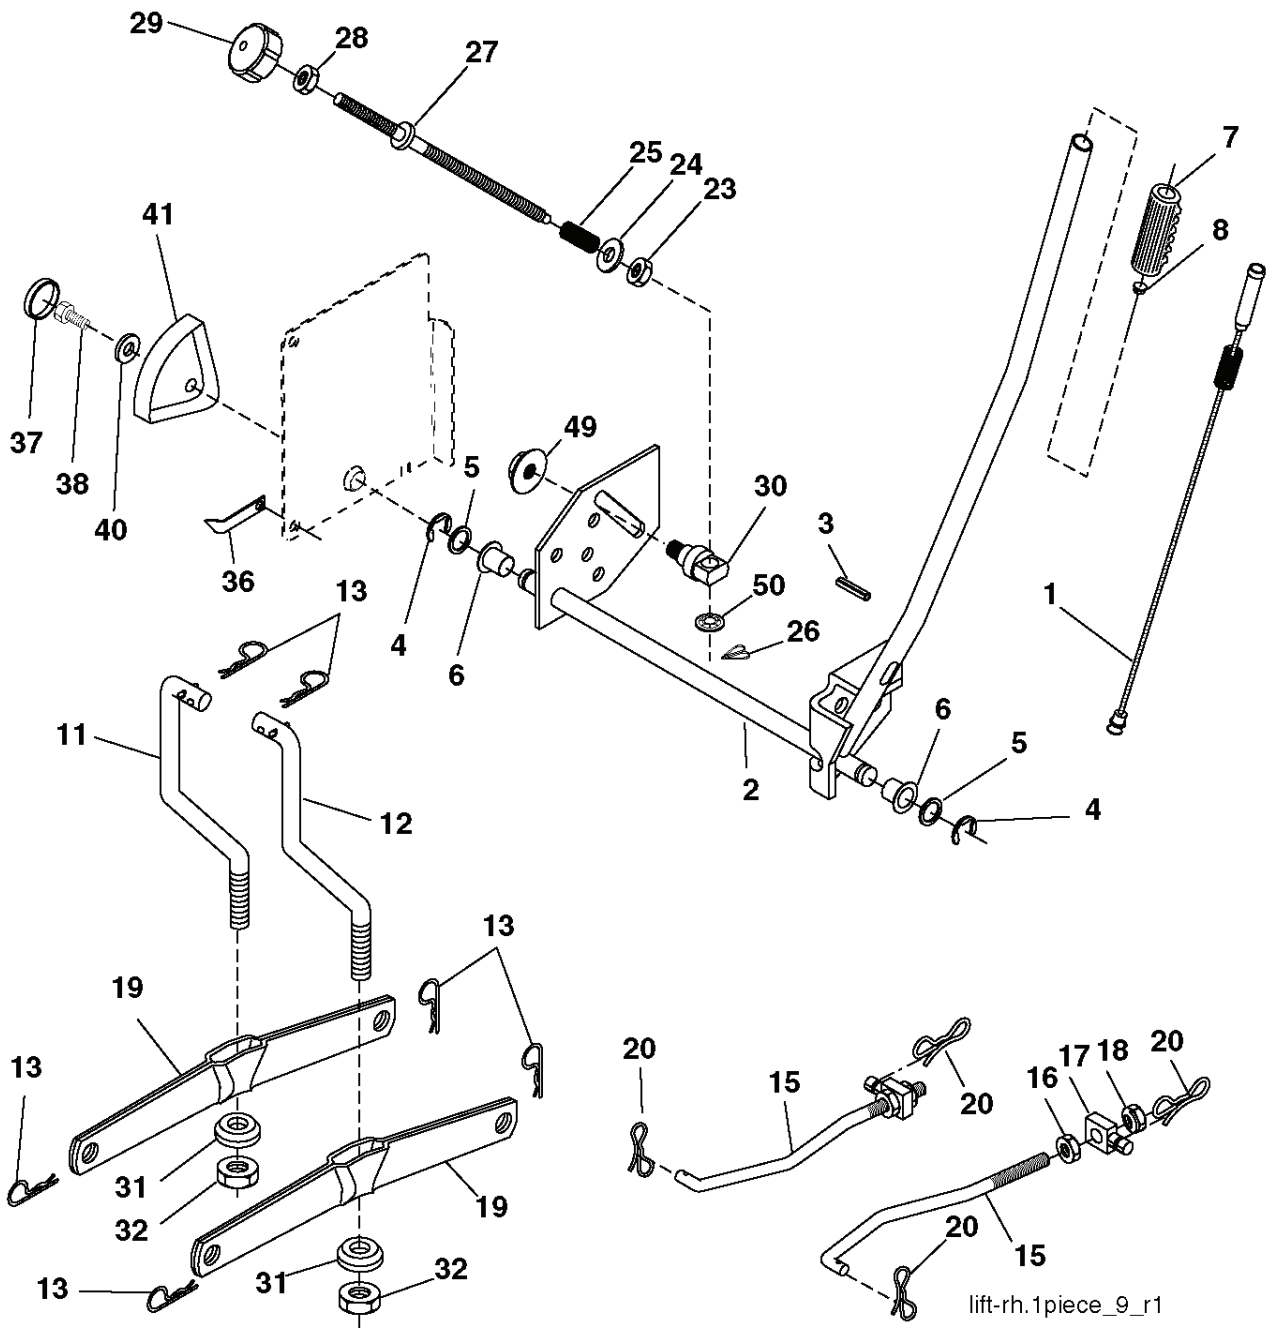

REF.	PART NO.	DESCRIPTION	REMARK	QTY.	KIT
1	532163465	BATTERY		1	
2	874760412	BOLT		1	
16	532176138	MICRO SWITCH		1	
21	532175688	HARNESS		1	
22	532004152	BULB		1	
24	532165987	CABLE		1	
25	532421299	CABLE		1	
26	532175158	FUSE		1	
27	873510400	NUT		1	
28	532127725	CABLE		1	
29	532192749	SWITCH.SEAT.DP W/RAMPS		1	
30	532193350	IGNITION MODULE		1	
33	532411935	KEY		1	
34	532110712	SWITCH		1	
40	532197436	CABLE ASSY		1	
41	871110408	BOLT		1	
42	532131563	COVER		1	
43	532192507	SOLENOID		1	
48	532140844	ADAPTER		1	
58	532169419	BUZZER		1	
59	532180379	SWITCH FBI		1	
66	817490608	SCREW		1	
79	532175242	HOLDER		1	
81	532109748	RELAY		1	
92	532196615	CABLE ASSY		1	
93	532192540	SCREW		1	
94	532191834	MODULE.REVERSE.ROS		1	

lift-rh.1piece_9_r1