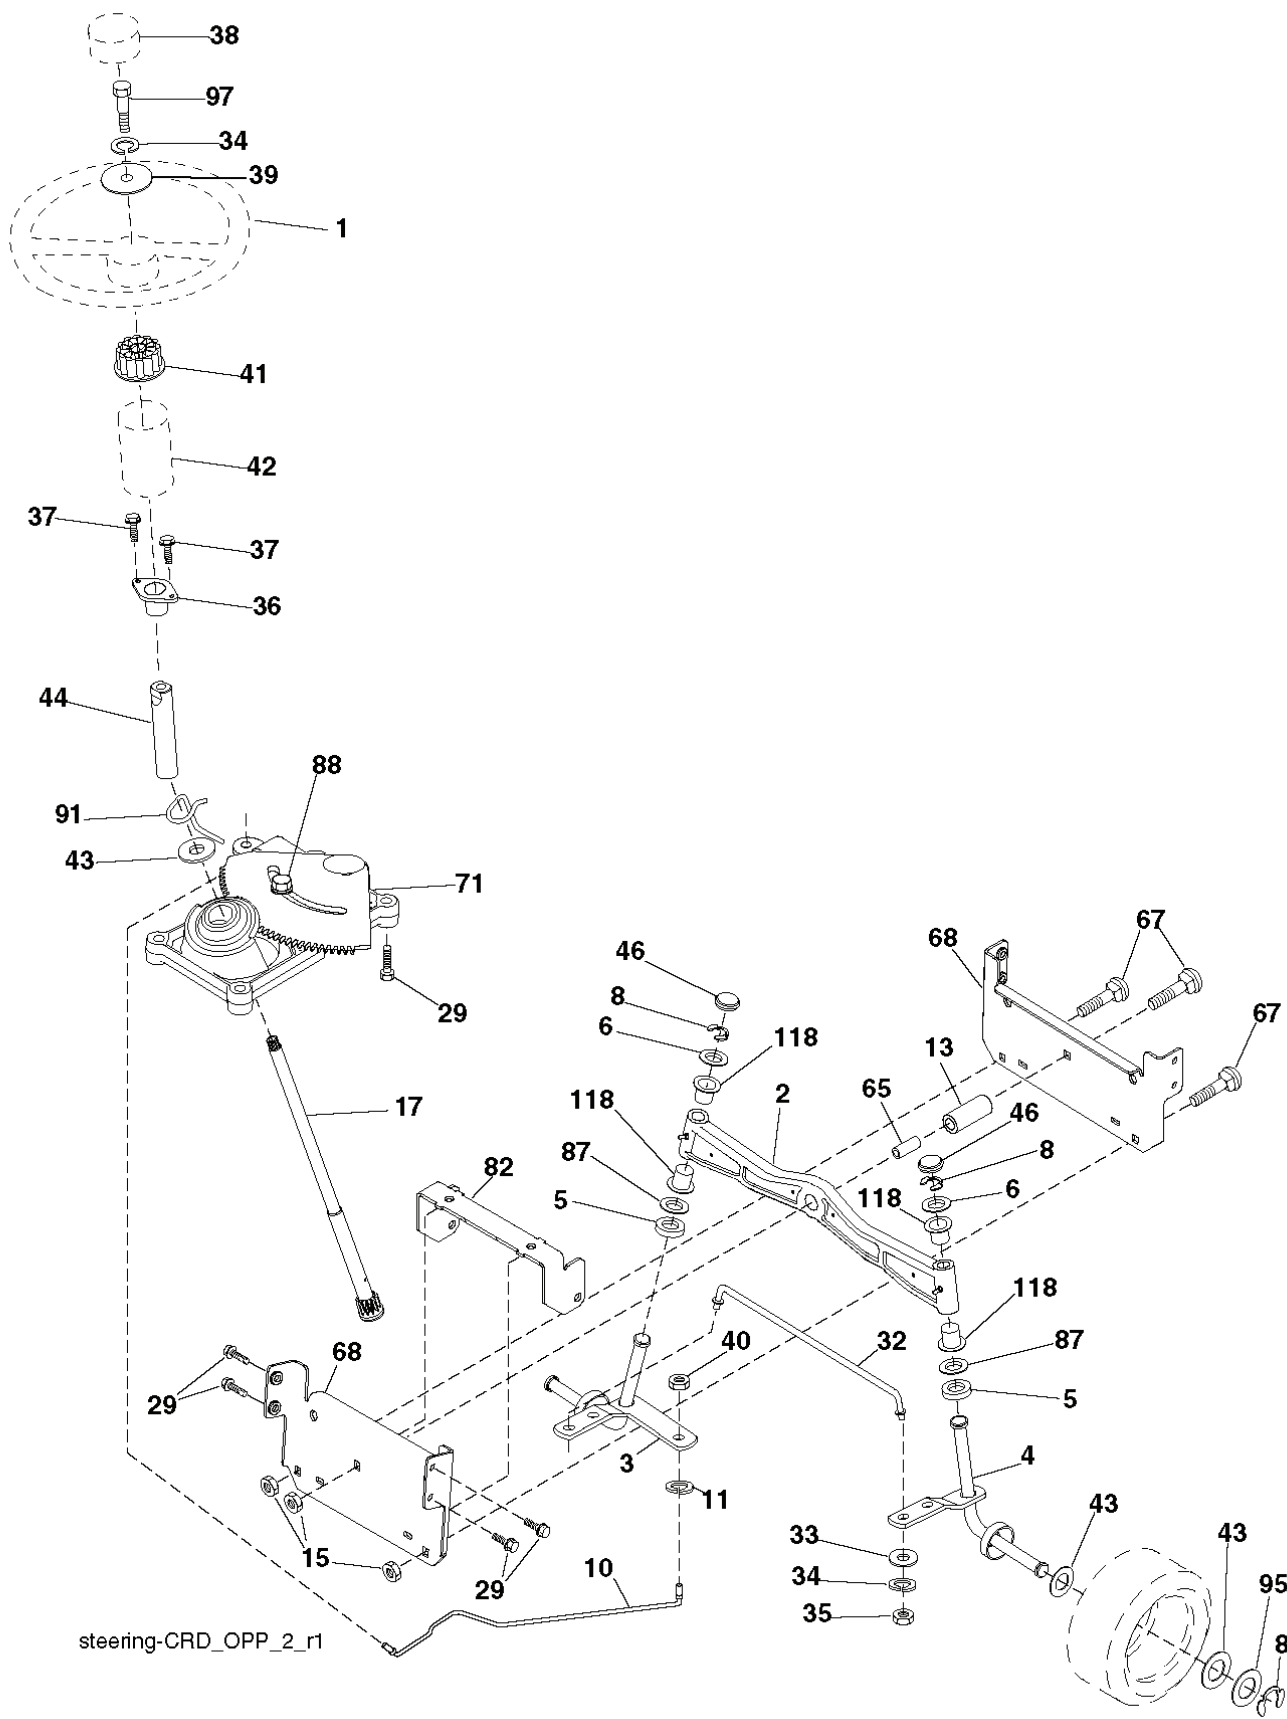

CTH141, 96061032101, 2011-09

SPARE PARTS LIST

REF.	PART NO.	DESCRIPTION	REMARK	QTY.	KIT
1	532400389	LABEL		1	
2	532196841	DECAL		1	
3	532415558	DECAL		1	
4	532445996	DECAL		1	
6	532180432	DECAL		1	
7	532439437	DECAL		1	
8	532440866	DECAL		1	
9	532439437	DECAL		1	
10	532145005	DECAL		1	
11	532182166	DECAL		1	
12	532159737	DECAL		1	
14	532159736	DECAL		1	
15	532437412	DECAL		1	
16	532401146	DECAL		1	
17	532140837	DECAL		1	
21	532166286	DECAL		1	
--	532138311	DECAL		1	
	532166960	DECAL		1	

REMOVABLE CONNECTIONS
NON-REMOVABLE CONNECTIONS

RELAY

seat_ll.bolt_9

REF.	PART NO.	DESCRIPTION	REMARK	QTY.	KIT
1	532401042	SIEGE CONDUCTEUR		1	
2	532140551	BRACKET		1	
3	871110616	SCREW		1	
4	819131610	WASHER		1	
5	532145006	CLIP		1	
6	873800600	NUT		1	
7	532124181	SPRING		1	
8	817000616	SCREW		1	
9	819131614	WASHER		1	
10	532195530	BERCEAU DE SIEGE CONDUCTEUR		1	
12	532174648	BRACKET		1	
13	532121248	BUSHING		1	
14	872050412	BOLT		1	
15	532134300	SPACER		1	
16	532121250	SPRING		1	
17	532123976	LOCKNUT		1	
21	532171852	BOLT		1	
22	873800500	LOCK NUT		1	
23	871110814	BOLT		1	
24	819171912	WASHER		1	
25	532127018	BOLT		1	
26	810040800	WASHER		1	