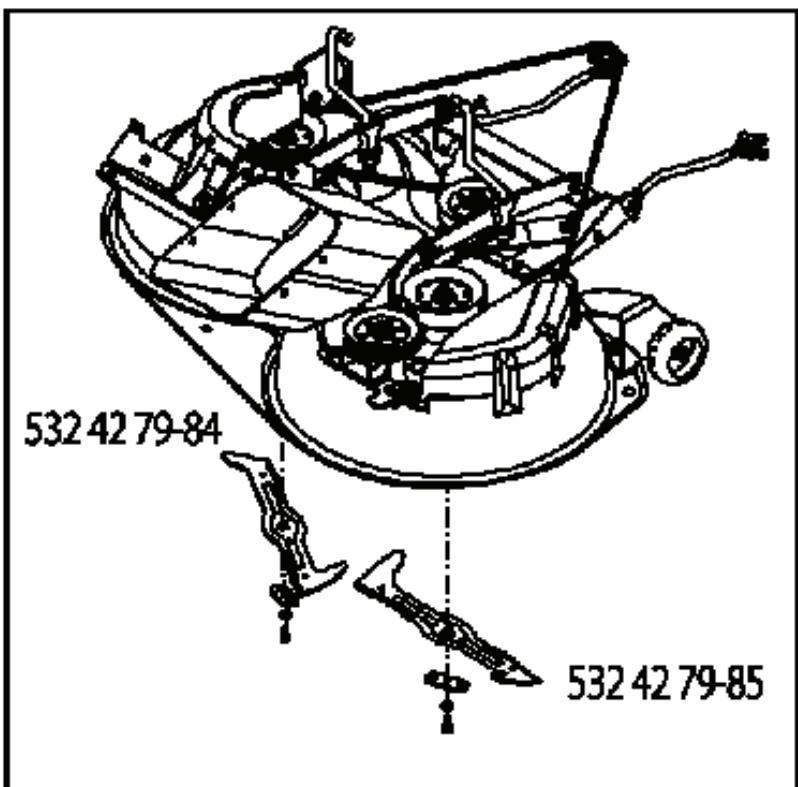

REF.	PART NO.	DESCRIPTION	REMARK	QTY.	KIT
1	532170551	THROTTLE CONTROL		1	
2	817720408	SCREW		1	
3	000000000	W/O DESCRIPTION	Engine B&S Model No. 31A507-2391-B1 (438618)	1	
4	532137352	MUFFLER		1	
8	532171877	BOLT		1	
13	532165291	GASKET		1	
23	532169837	HEAT SHIELD		1	
25	532190695	CONTROL CHOKE		1	
29	532137180	SPARK ARRESTER KIT		1	
31	532407551	FUEL TANK		1	
32	532430220	FUEL CAP		1	
33	532123487	HOSE CLAMP		1	
37	532137040	HOSE		1	
44	817670412	SCREW		1	
45	817000612	SCREW		1	
46	819091416	WASHER		1	
72	532192334	SCREW		1	
78	817060620	SCREW		1	
81	873510400	NUT		1	
119	532199768	* LENKRAD		1	
120	532199767	GUARD		1	
121	532196688	NUT		1	
122	532421922	EXTENSION PIPE		1	
123	817670508	SCREW		1	
136	532137729	SCREW		1