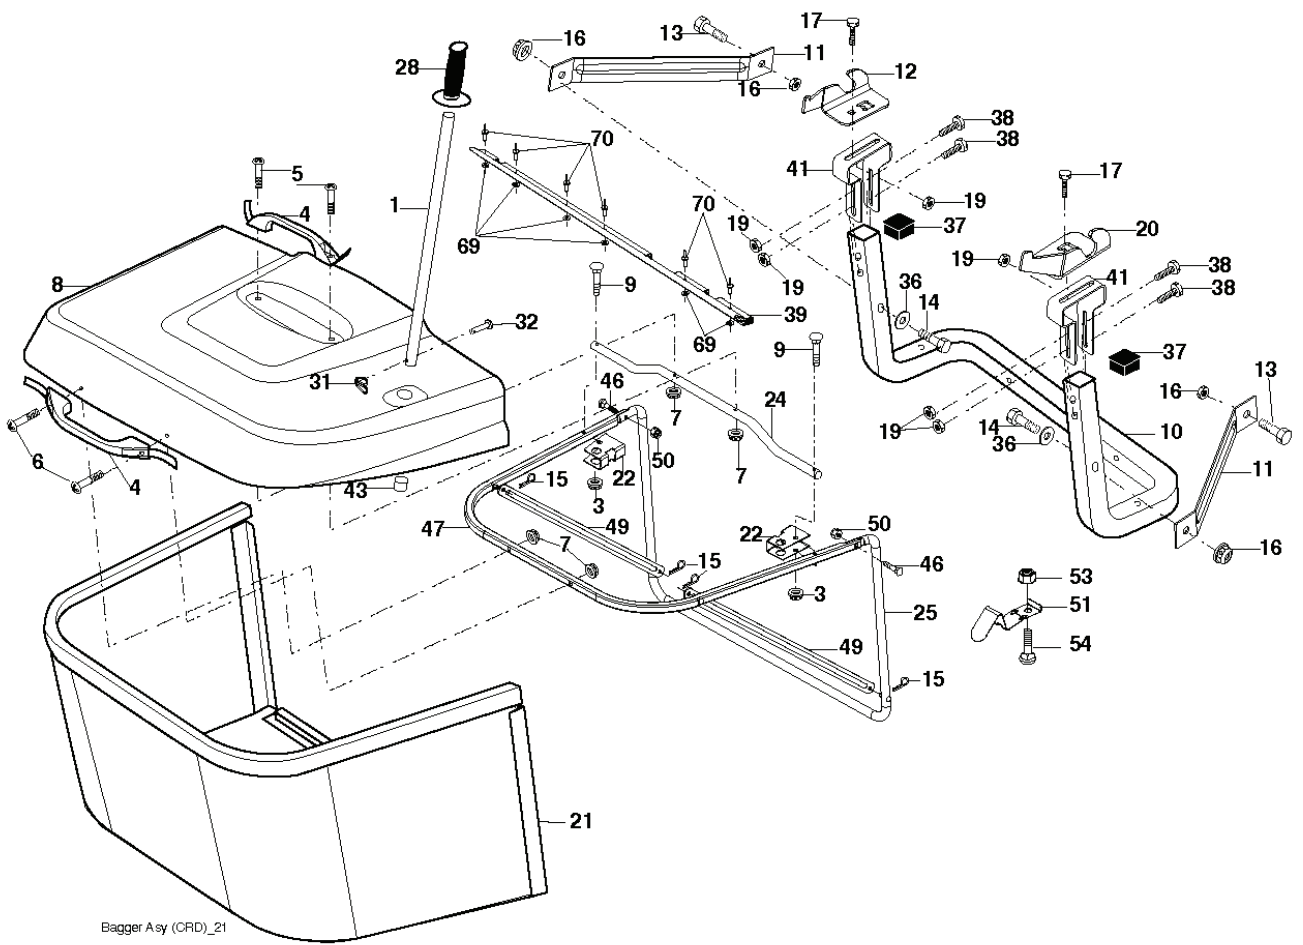

REF.	PART NO.	DESCRIPTION	REMARK	QTY.	KIT
200	872140508	BOLT		1	
203	871170780	BOLT		1	
207	532169845	WASHER		1	
214	532175609	LEVER		1	
215	532175652	ROD		1	
253	532175028	BRACKET		1	
254	817000616	SCREW		1	
255	532175608	SHAFT		1	
258	532178062	CLIP		1	
259	532180212	BRACKET		1	
261	532131494	PULLEY		1	
262	872110622	BOLT		1	
263	817000612	SCREW		1	
264	532431174	BRACKET		1	
265	532426913	SPACER		1	
266	532182061	PROTECTOR		1	
268	532182402	PROTECTOR		1	
275	819131614	WASHER		1	
292	532400271	SPACER		1	
293	872140628	BOLT		1	
294	532197033	NUT		1	
295	532179114	PULLEY		1	
297	817490610	SCREW		1	

29

OPTIONAL EQUIPMENT

Spark Arrester

engine-CRD_bs_20

REF.	PART NO.	DESCRIPTION	REMARK	QTY.	KIT
1	532170551	THROTTLE CONTROL		1	
2	817720408	SCREW		1	
3	000000000	W/O DESCRIPTION	Engine B&S Model No. 31A507-2391-B1 (438618)	1	
4	532137352	MUFFLER		1	
8	532171877	BOLT		1	
13	532165291	GASKET		1	
23	532169837	HEAT SHIELD		1	
25	532190695	CONTROL CHOKE		1	
29	532137180	SPARK ARRESTER KIT		1	
31	532407551	FUEL TANK		1	
32	532430220	FUEL CAP		1	
33	532123487	HOSE CLAMP		1	
37	532137040	HOSE		1	
44	817670412	SCREW		1	
45	817000612	SCREW		1	
46	819091416	WASHER		1	
72	532192334	SCREW		1	
78	817060620	SCREW		1	
81	873510400	NUT		1	
119	532199768	* LENKRAD		1	
120	532199767	GUARD		1	
121	532196688	NUT		1	
122	532421922	EXTENSION PIPE		1	
123	817670508	SCREW		1	
136	532137729	SCREW		1	

REF.	PART NO.	DESCRIPTION	REMARK	QTY.	KIT
1	532059192	CAP VALVE		1	
2	532065139	NIPPLE		1	
3	532106222	TIRE	Front 15" x 6.0"-6"	1	
4	532059904	HOSE	(Service Item Only)	1	
5	532138336	RIM	Front 6"	1	
6	532124957	FITTING	(Front Wheel Only)	1	
7	532124959	BEARING	(Front Wheel Only)	1	
8	532138337	RIM SPROCKET	Rear 8"	1	
9	532138468	TIRE	Rear 20" 8" - 8"	1	
10	532124926	HOSE	(Service Item Only)	1	
11	532175039	HUB CAP		1	
--	532144334	SEALING FOAM		1	