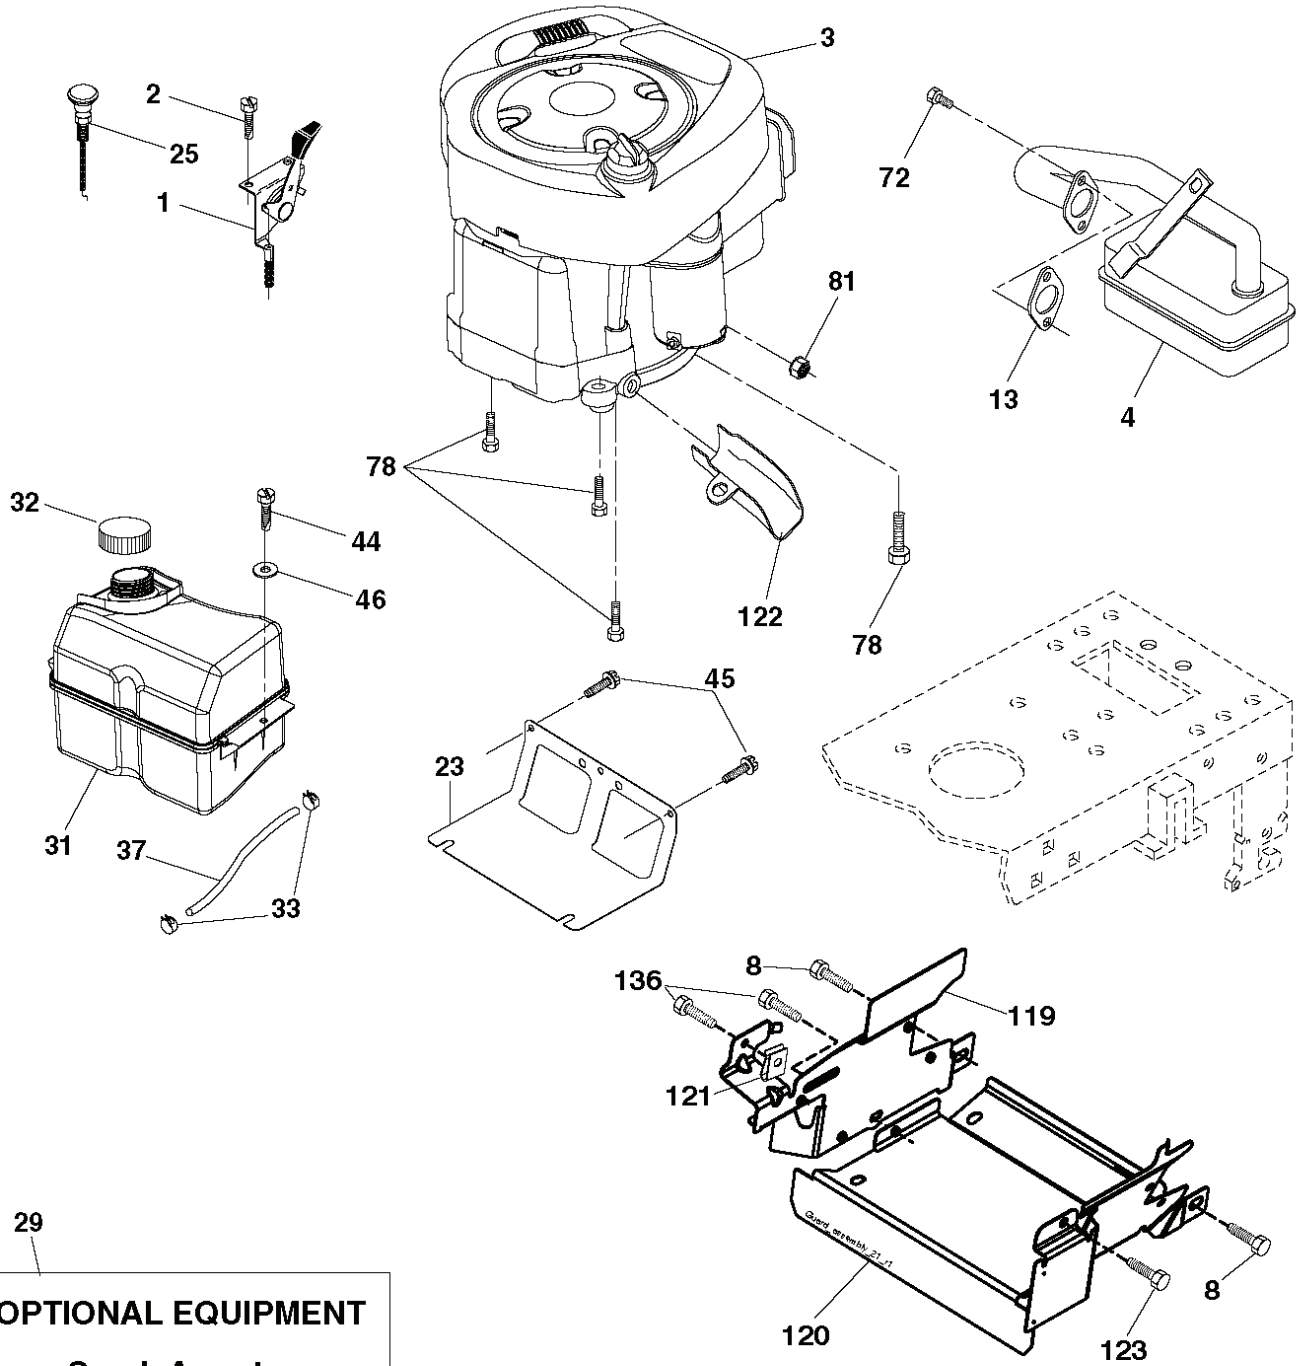

29

OPTIONAL EQUIPMENT

Spark Arrester

engine-CRD_bs_20

REF.	PART NO.	DESCRIPTION	REMARK	QTY.	KIT
1	532170551	THROTTLE CONTROL		1	
2	817720408	SCREW		1	
3	000000000	W/O DESCRIPTION	Engine B&S Model No. 31A507-2391-B1 (438618)	1	
4	532137352	MUFFLER		1	
8	532171877	BOLT		1	
13	532165291	GASKET		1	
23	532169837	HEAT SHIELD		1	
25	532190695	CONTROL CHOKE		1	
29	532137180	SPARK ARRESTER KIT		1	
31	532407551	FUEL TANK		1	
32	532430220	FUEL CAP		1	
33	532123487	HOSE CLAMP		1	
37	532137040	HOSE		1	
44	817670412	SCREW		1	
45	817000612	SCREW		1	
46	819091416	WASHER		1	
72	532192334	SCREW		1	
78	817060620	SCREW		1	
81	873510400	NUT		1	
119	532199768	* LENKRAD		1	
120	532199767	GUARD		1	
121	532196688	NUT		1	
122	532421922	EXTENSION PIPE		1	
123	817670508	SCREW		1	
136	532137729	SCREW		1