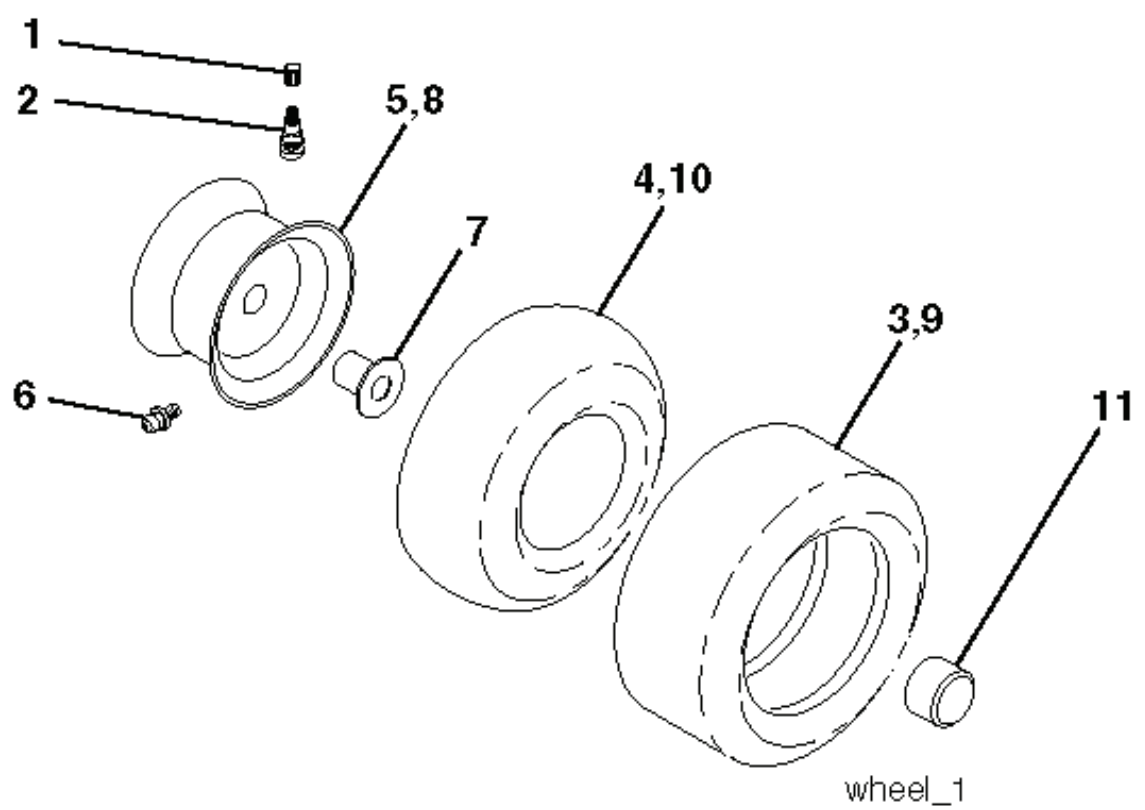

REF.	PART NO.	DESCRIPTION	REMARK	QTY.	KIT
200	872140508	BOLT		1	
203	871170780	BOLT		1	
207	532169845	WASHER		1	
214	532175609	LEVER		1	
215	532175652	ROD		1	
253	532175028	BRACKET		1	
254	817000616	SCREW		1	
255	532175608	SHAFT		1	
258	532178062	CLIP		1	
259	532180212	BRACKET		1	
261	532131494	PULLEY		1	
262	872110622	BOLT		1	
263	817000612	SCREW		1	
264	532431174	BRACKET		1	
265	532426913	SPACER		1	
266	532182061	PROTECTOR		1	
268	532182402	PROTECTOR		1	
275	819131614	WASHER		1	
292	532400271	SPACER		1	
293	872140628	BOLT		1	
294	532197033	NUT		1	
295	532179114	PULLEY		1	
297	817490610	SCREW		1	

REF.	PART NO.	DESCRIPTION	REMARK	QTY.	KIT
1	532059192	CAP VALVE		1	
2	532065139	NIPPLE		1	
3	532106222	TIRE	Front 15" x 6.0"-6"	1	
4	532059904	HOSE	(Service Item Only)	1	
5	532138336	RIM	Front 6"	1	
6	532124957	FITTING	(Front Wheel Only)	1	
7	532124959	BEARING	(Front Wheel Only)	1	
8	532138337	RIM SPROCKET	Rear 8"	1	
9	532138468	TIRE	Rear 20" 8" - 8"	1	
10	532124926	HOSE	(Service Item Only)	1	
11	532175039	HUB CAP		1	
--	532144334	SEALING FOAM		1	