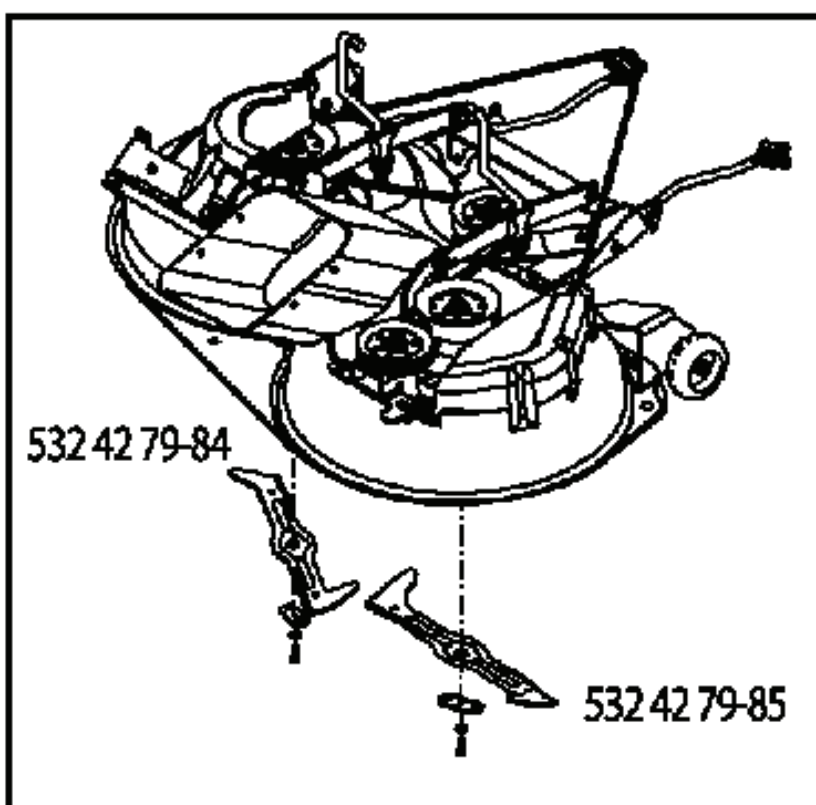

REF.	PART NO.	DESCRIPTION	REMARK	QTY.	KIT
1	532163465	BATTERY		1	
2	874760412	BOLT		1	
16	532176138	MICRO SWITCH		1	
21	532175688	HARNESS		1	
22	532004152	BULB		1	
24	532165987	CABLE		1	
25	532421299	CABLE		1	
26	532175158	FUSE		1	
27	873510400	NUT		1	
28	532127725	CABLE		1	
29	532192749	SWITCH.SEAT.DP W/RAMPS		1	
30	532193350	IGNITION MODULE		1	
33	532411935	KEY		1	
34	532110712	SWITCH		1	
40	532197436	CABLE ASSY		1	
41	871110408	BOLT		1	
42	532131563	COVER		1	
43	532192507	SOLENOID		1	
48	532140844	ADAPTER		1	
58	532169419	BUZZER		1	
59	532180379	SWITCH FBI		1	
66	817490608	SCREW		1	
79	532175242	HOLDER		1	
81	532109748	RELAY		1	
92	532196615	CABLE ASSY		1	
93	532192540	SCREW		1	
94	532191834	MODULE.REVERSE.ROS		1