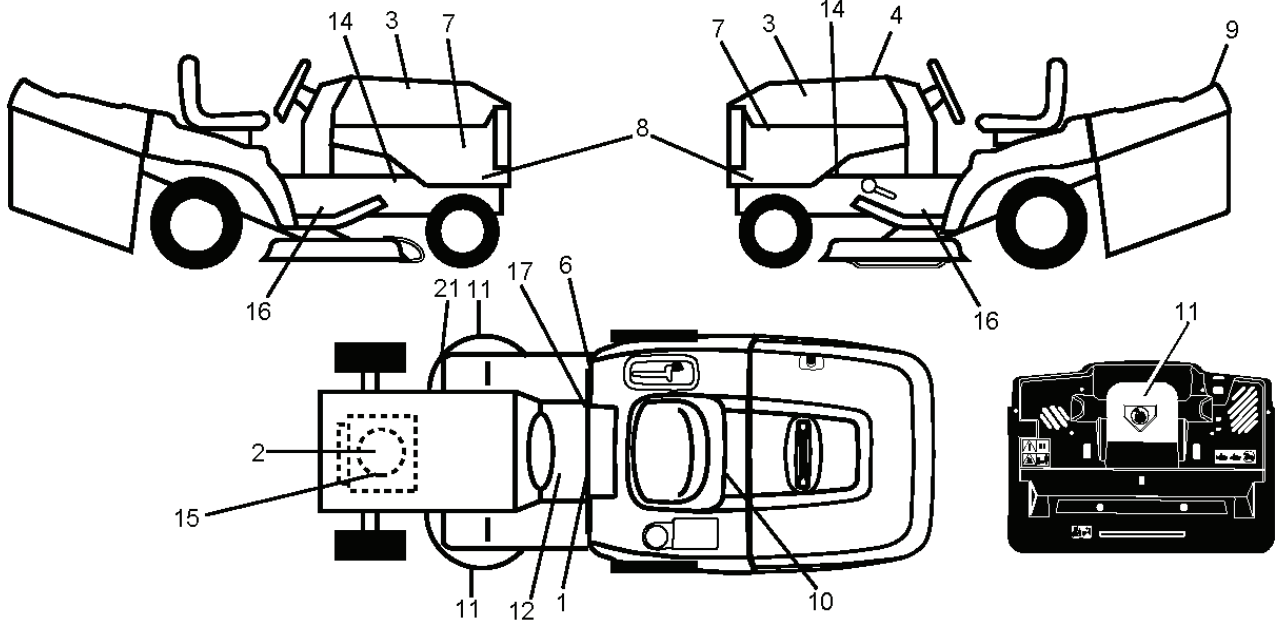

REF.	PART NO.	DESCRIPTION	REMARK	QTY.	KIT
1	532400389	LABEL		1	
2	532196841	DECAL		1	
3	532415558	DECAL		1	
4	532445996	DECAL		1	
6	532180432	DECAL		1	
7	532439437	DECAL		1	
8	532440866	DECAL		1	
9	532439437	DECAL		1	
10	532145005	DECAL		1	
11	532182166	DECAL		1	
12	532159737	DECAL		1	
14	532159736	DECAL		1	
15	532437412	DECAL		1	
16	532401146	DECAL		1	
17	532140837	DECAL		1	
21	532166286	DECAL		1	
--	532138311	DECAL		1	
	532166960	DECAL		1