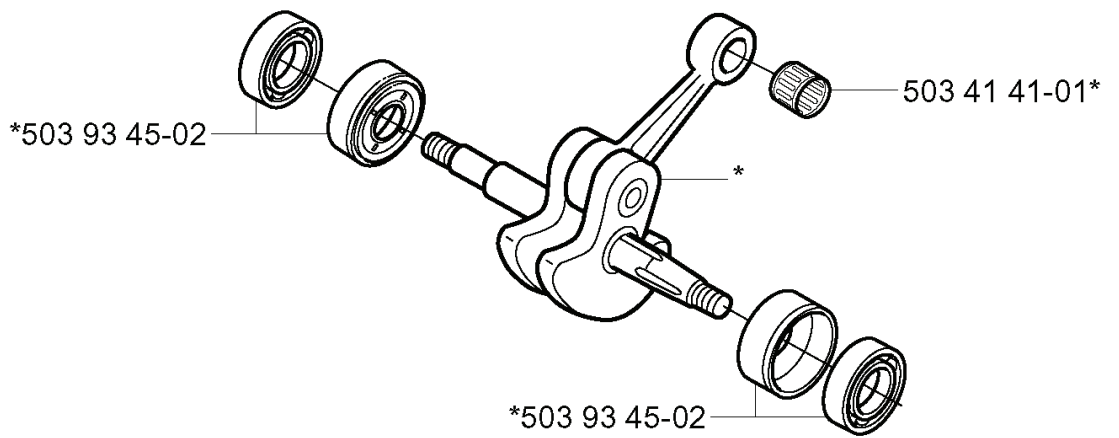

K *compl 537 3767-01