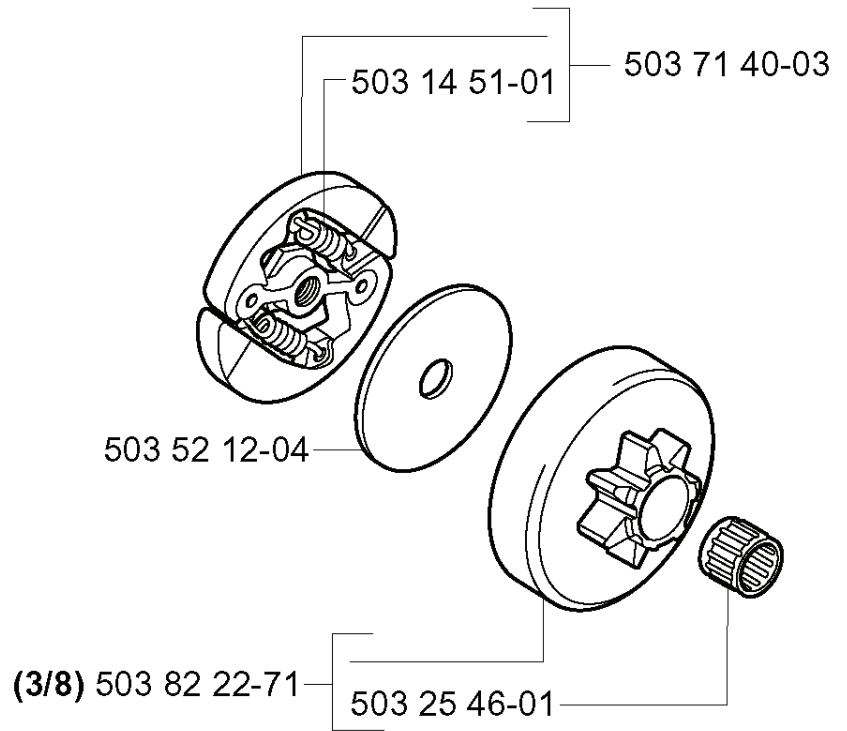

# **SPARE PARTS LIST**

**M** \*compl 544 11 09-04

REF.	PART NO.	DESCRIPTION	REMARK	QTY.	KIT
544 11 09-04	544110904	TANK UNIT ASSY		1	
503 82 28-01	503822801	THROTTLE ROD		1	
503 96 32-01	503963201	WIRING ASSY		1	
720 12 46-20	720124620	PARALLEL PIN		1	
503 82 27-02	503822702	CHOKE ROD		1	
503 84 26-01	503842601	IMPULSE HOSE		1	
503 60 04-01	503600401	FILTER PLUG		1	
501 62 98-01	501629801	VALVE PLUG		1	
501 82 25-01	501822501	FITTING		1	
537 05 28-01	537052801	VALVE SLEEVE		1	
503 57 89-01	503578901	HOLDER		1	
537 21 52-04	537215204	TANK CAP ASSY		1	
537 21 52-02	537215202	TANK CAP ASSY		1	
503 85 38-04	503853804	ANTIVIBRATION ELEMENT		2	
503 26 30-17	503263017	O-RING		1	
503 44 32-01	503443201	FUEL FILTER		1	
503 96 75-01	503967501	OIL PLUMMET		1	
503 57 76-02	503577602	FUEL HOSE		1	
503 73 58-01	503735801	BUSHING		1	
503 21 88-30	503218830	SCREW IHSC T		2	
503 81 69-01	503816901	FRONT HANDLE		1	
503 98 13-01	503981301	PLUG		1	
530 02 61-19	530026119	CHECK VALVE		1	
503 82 33-02	503823302	ANTIVIBRATION ELEMENT		1	
503 20 02-16	503200216	SCREW IHSCFM		1	
537 39 05-01	537390501	SPARK PLUG		1	
503 21 56-01	503215601	SCREW CIHSCMO		1	
537 04 24-09	537042409	FUEL HOSE		1	
503 93 66-01	503936601	PURGE		1	
537 04 24-08	537042408	FUEL HOSE		1	
729 56 55-01	729565501	SCREW CCRPANT		1	
503 92 96-01	503929601	SPRING		1	
503 21 28-10	503212810	SCREW CCRPANT		1	
503 81 35-01	503813501	PLATE		1	
503 81 34-01	503813401	CHOKE		1	
503 81 32-01	503813201	THROTTLE TRIGGER		1	
503 85 13-01	503851301	SPRING		1	
503 81 33-01	503813301	THROTTLE LOCKOUT		1	
720 12 40-20	720124020	PARALLEL PIN		1	

**B**

---

REF.	PART NO.	DESCRIPTION	REMARK	QTY.	KIT
503 71 40-03	503714003	CLUTCH ASSY		1	
503 14 51-01	503145101	CLUTCH SPRING		1	
503 52 12-04	503521204	WASHER		1	
503 82 22-71	503822271	CLUTCH DRUM ASSY	3/8	1	
503 25 46-01	503254601	NEEDLE BEARING		1	