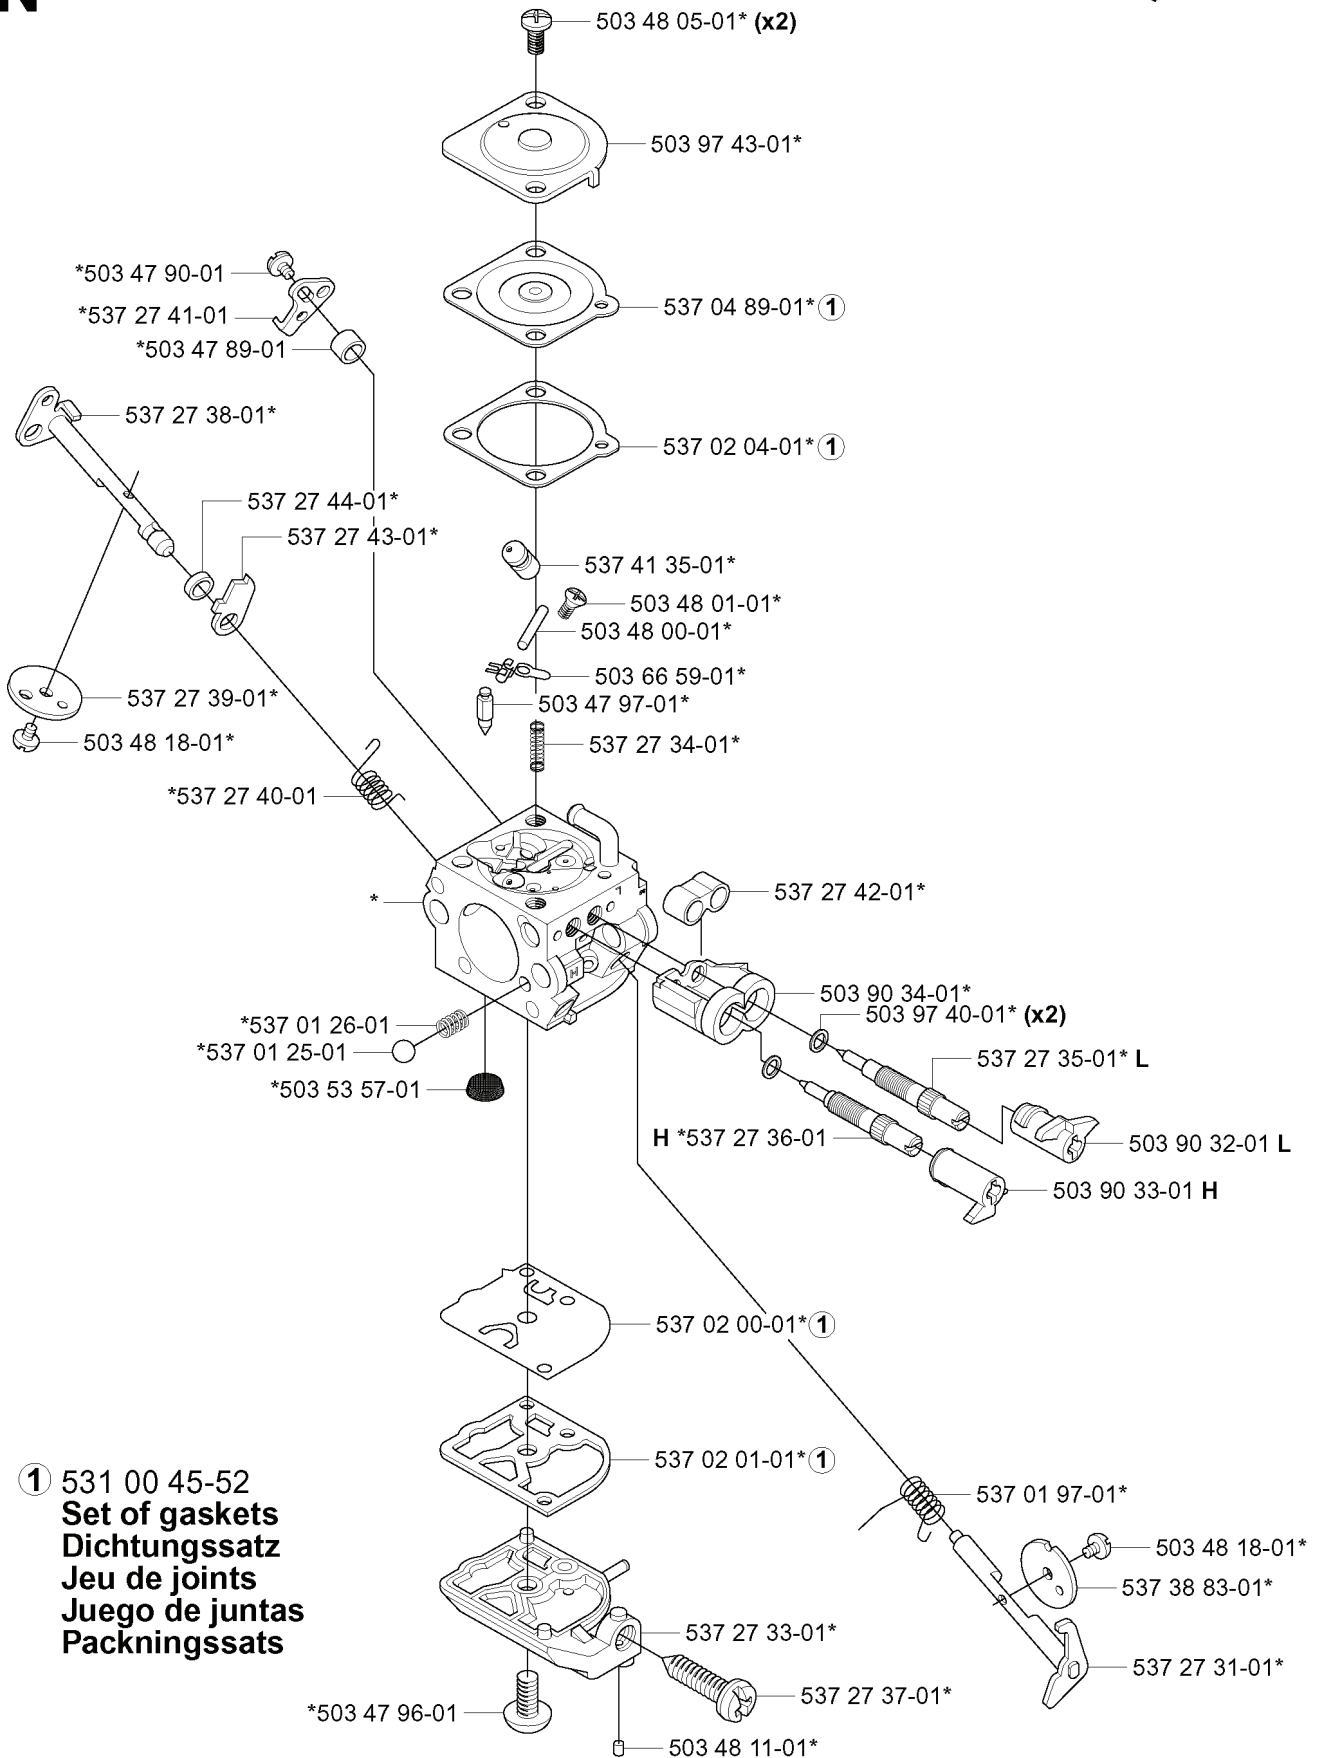

N *compl 503 28 34-04

Zama C1Q-EL19B