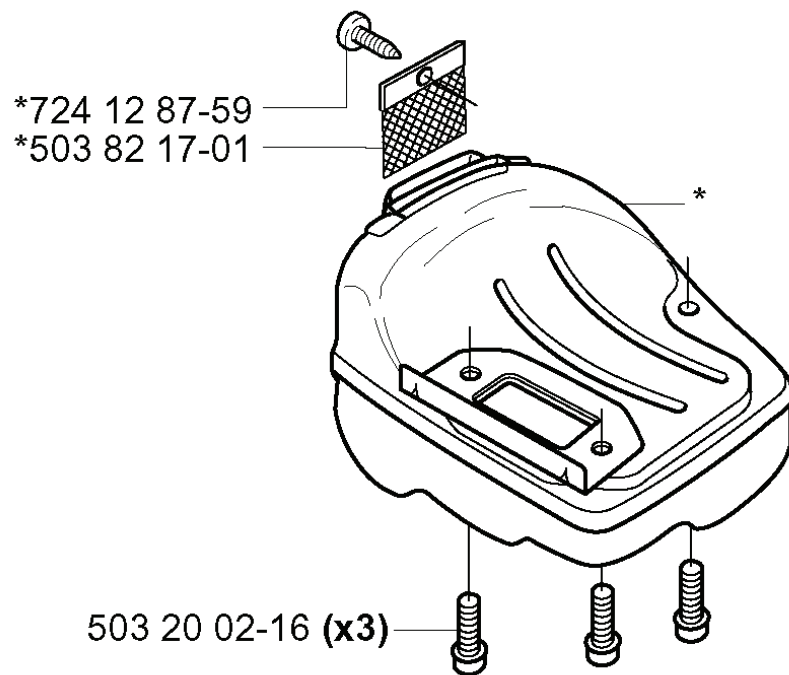

F *compl 503 93 03-03