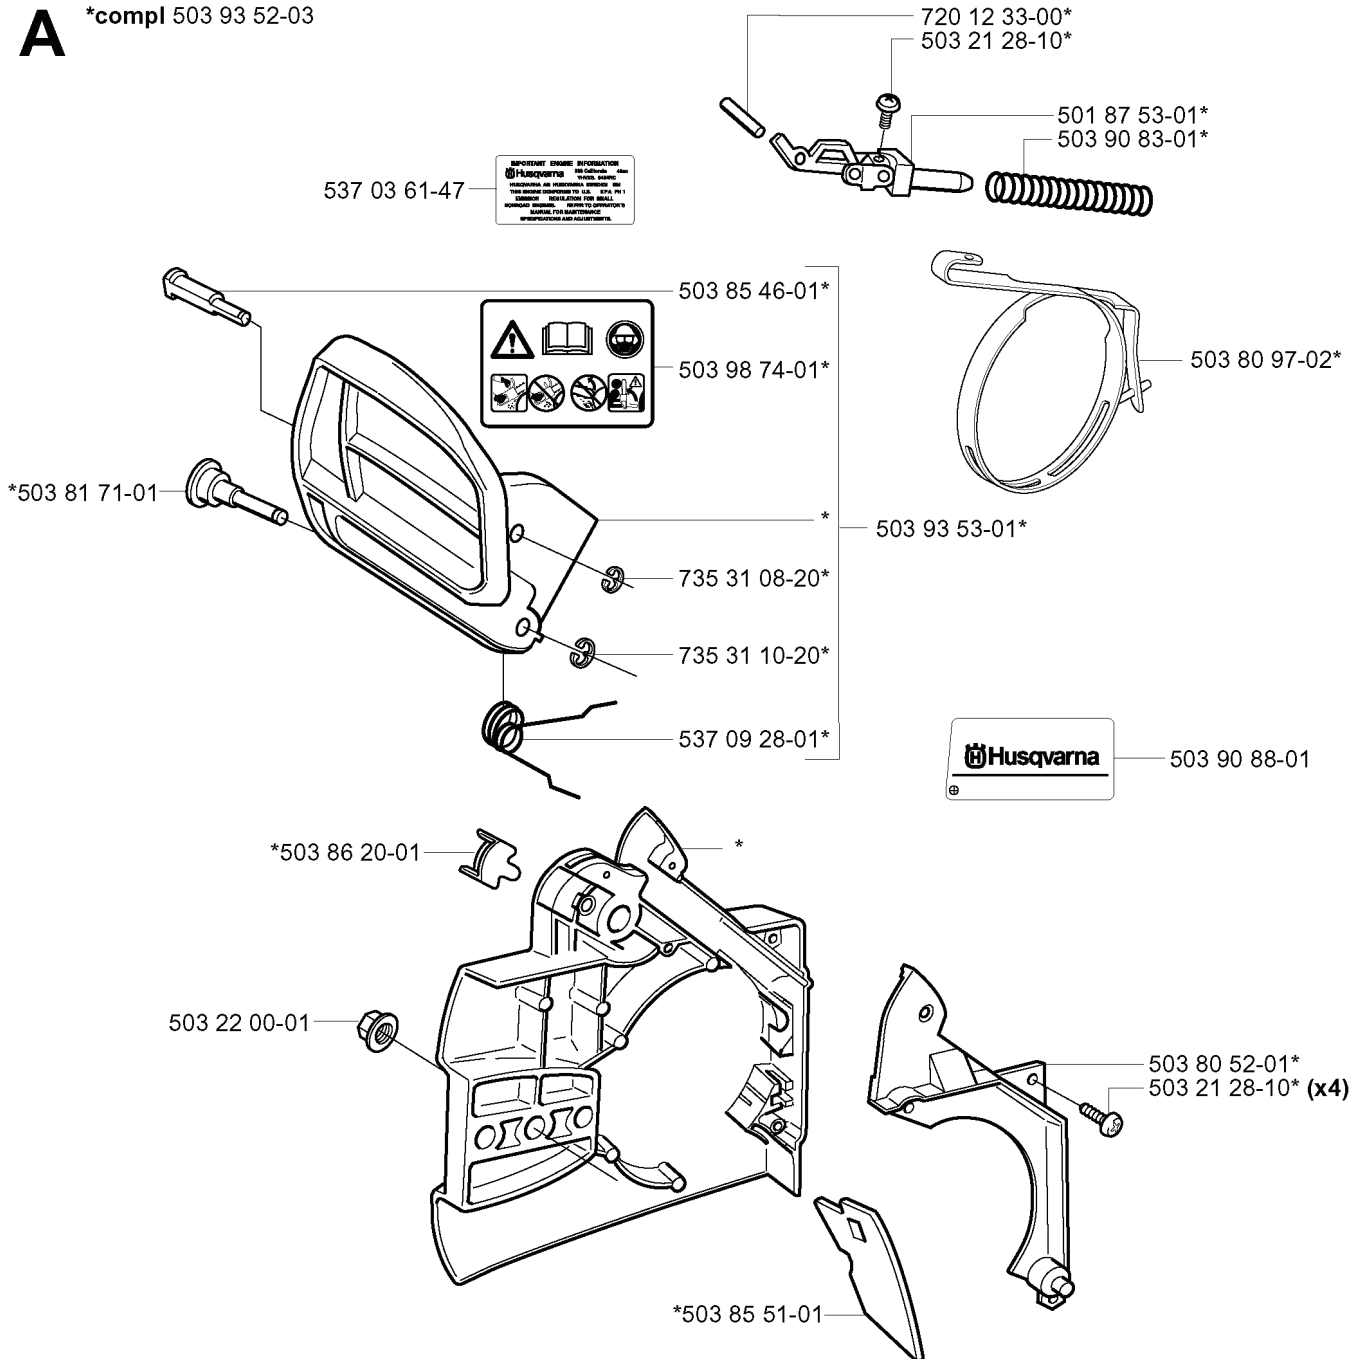

A *compl 503 93 52-03