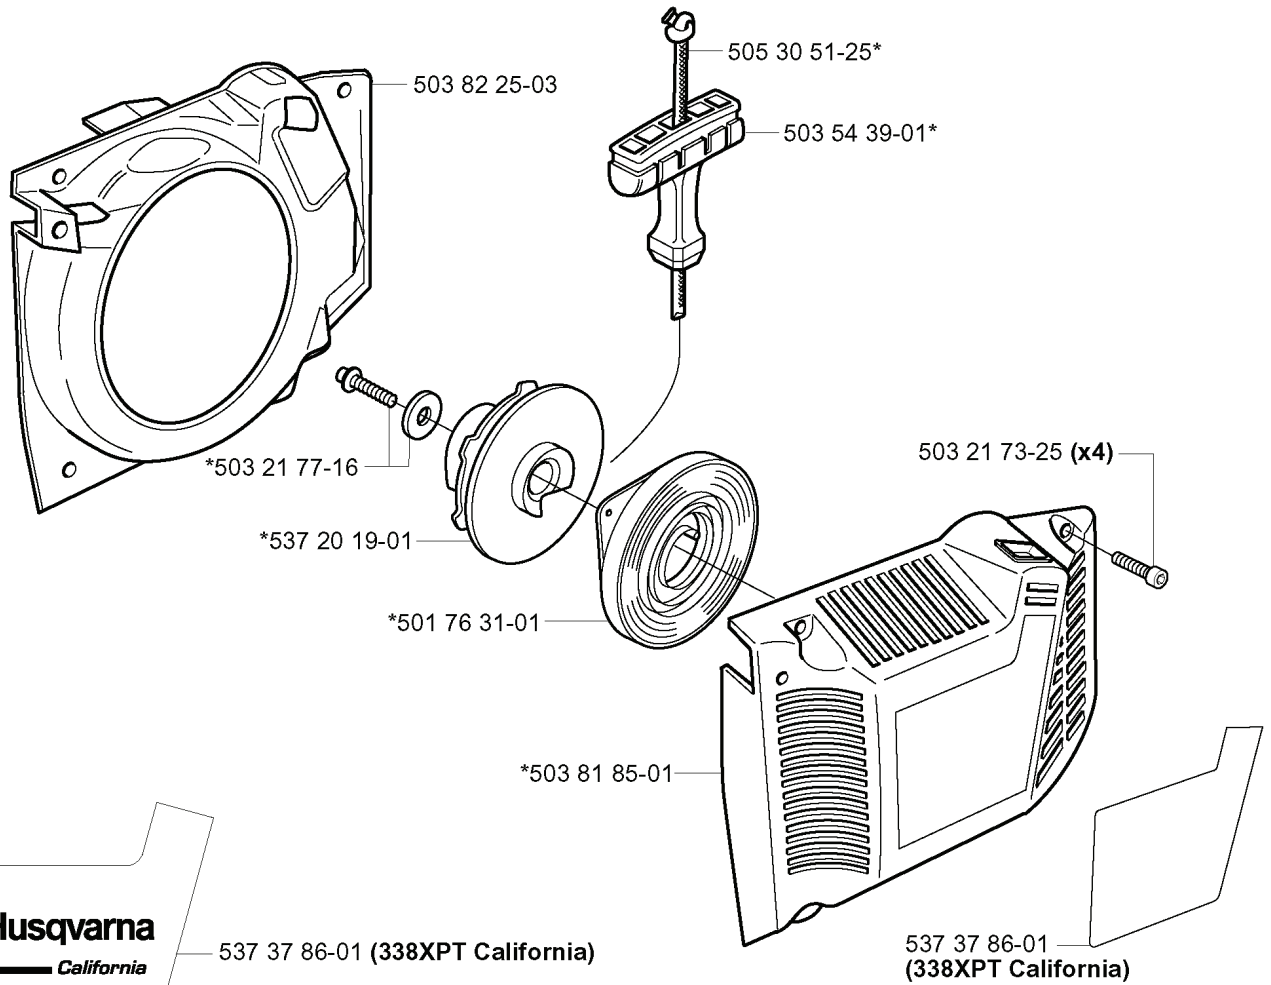

H *compl 503 79 25-02