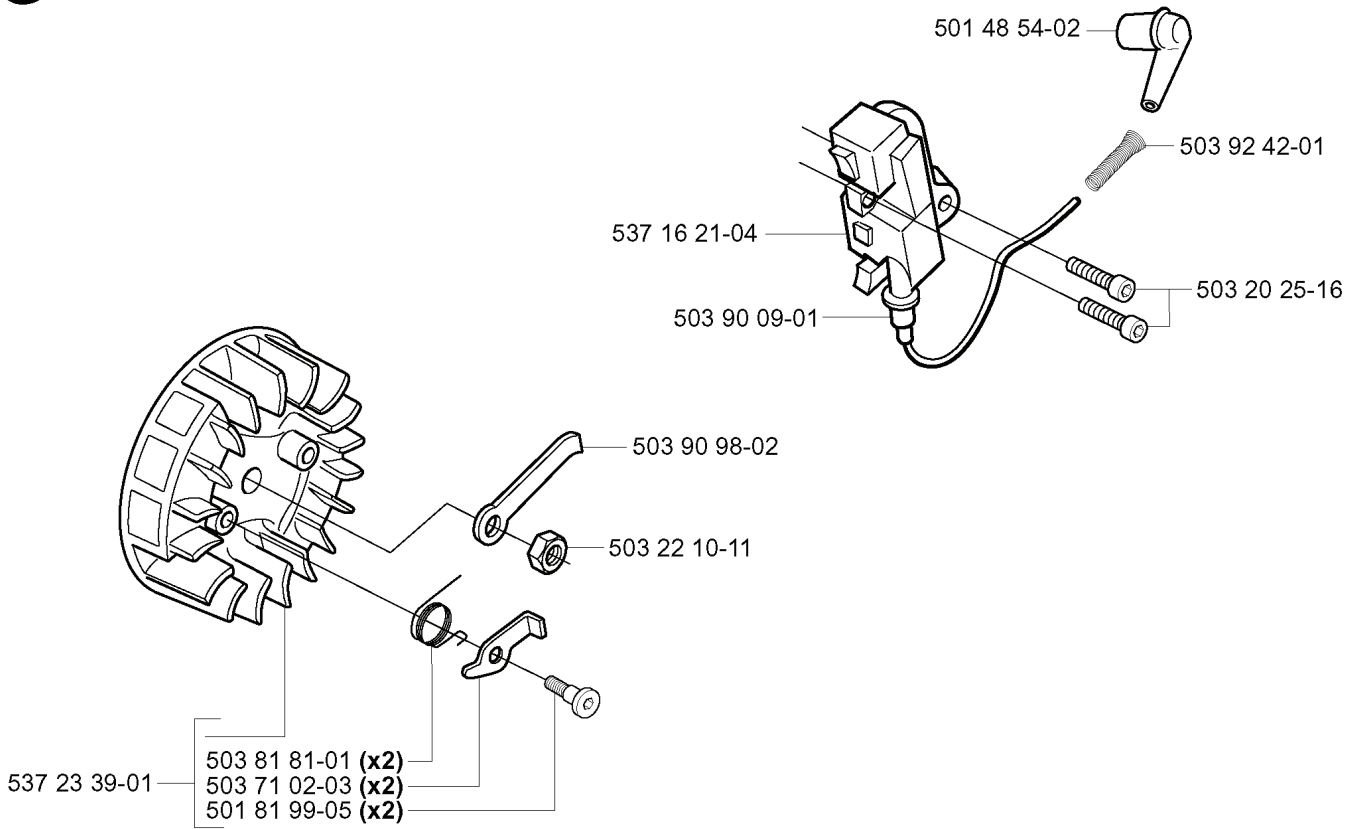

**K** \*compl 537 3767-01

---

REF.	PART NO.	DESCRIPTION	REMARK	QTY.	KIT
537 3767-01	537376701	CRANKSHAFT ASSY		1	
503 93 45-02	503934502	BEARING CAGE		1	
503 41 41-01	503414101	NEEDLE BEARING		1	

**P** Accessories  
Zubehöre  
Accessoires  
Acessorios  
Tillbehör

\*compl 537 40 98-01

---

REF.	PART NO.	DESCRIPTION	REMARK	QTY.	KIT
501 83 44-09	501834409	BAR COVER		1	
501 69 17-01	501691701	COMBINATION WRENCH		1	
537 40 98-01	537409801	COVER		1	
537 39 05-01	537390501	SPARK PLUG		1	
503 21 56-01	503215601	SCREW CIHSCMO		1	
537 37 62-01	537376201	NUT		1	
503 20 49-01	503204901	SCREW IH PANM		1	

**C** \*compl 503 79 26-02

---

REF.	PART NO.	DESCRIPTION	REMARK	QTY.	KIT
503 79 26-02	503792602	AIR FILTER COVER		1	
502 20 40-01	502204001	KNOB		1	
502 20 65-03	502206503	SCREW EHHM		1	
503 82 09-02	503820902	AIR FILTER COVER		1	

**G**

---

REF.	PART NO.	DESCRIPTION	REMARK	QTY.	KIT
537 23 39-01	537233901	FLYWHEEL		1	
501 81 99-05	501819905	SCREW		2	
503 71 02-03	503710203	STARTER PAWL		2	
503 81 81-01	503818101	SPRING		2	
503 22 10-11	503221011	HEXAGON NUT		1	
503 90 98-02	503909802	COUNTERWEIGHT		1	
503 90 09-01	503900901	GUIDE		1	
537 16 21-04	537162104	IGNITION SYSTEM		1	
503 20 25-16	503202516	SCREW IHSCM		1	
503 92 42-01	503924201	CABLE COVER		1	
501 48 54-02	501485402	SPARK PLUG CAP		1	