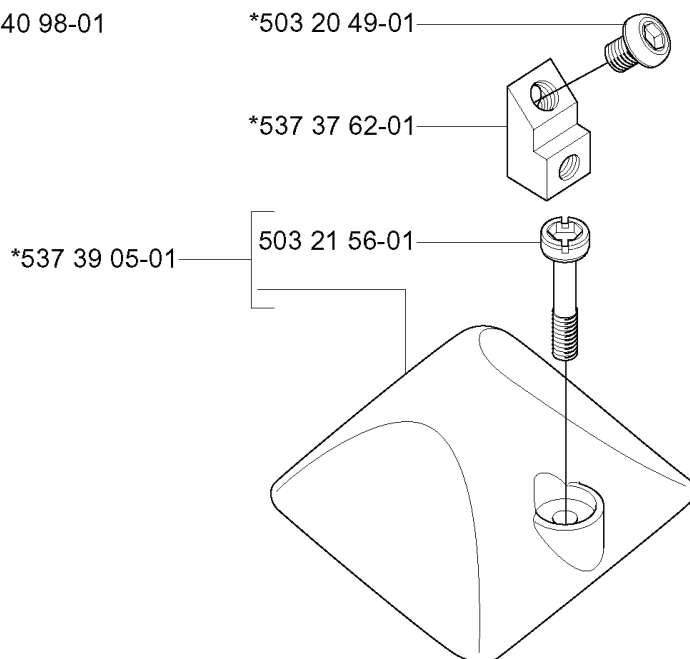

**E**

---

REF.	PART NO.	DESCRIPTION	REMARK	QTY.	KIT
503 21 73- 25	503217325	SCREW CIHSCTO		2	
503 81 14- 02	503811402	MUFFLER COVER		1	

**J** \*compl 537 07 49-03  
\*\*compl 537 08 29-01

REF.	PART NO.	DESCRIPTION	REMARK	QTY.	KIT
537 07 49-03	537074903	CYLINDER ASSY		1	
537 08 29-01	537082901	KIT		1	
503 78 99-01	503789901	SUPPORT SLEEVE		1	
725 52 91-55	725529155	SCREW IHSCM		2	
537 10 04-01	537100401	GASKET		1	
537 07 51-71	537075171	PISTON ASSY		1	
503 28 90-44	503289044	PISTON RING		1	
737 44 10-00	737441000	SNAP RING		1	
503 41 41-01	503414101	NEEDLE BEARING		1	
503 82 11-01	503821101	GASKET		1	
537 12 68-05	537126805	NIPPLE		1	
537 18 00-01	537180001	PROTECTIVE CAP		1	
537 11 32-04	537113204	HOSE ASSY		1	
537 22 29-01	537222901	SCREW		1	
537 13 70-01	537137001	NIPPLE		1	
537 30 65-01	537306501	DECOMPRESSION VALVE		1	
503 55 22-01	503552201	PLUG		1	
503 23 51-08	503235108	SPARK PLUG	RCJ-7Y	1	
504 34 00-04	504340004	FITTING		1	

**K** \*compl 537 3767-01

---

REF.	PART NO.	DESCRIPTION	REMARK	QTY.	KIT
537 3767-01	537376701	CRANKSHAFT ASSY		1	
503 93 45-02	503934502	BEARING CAGE		1	
503 41 41-01	503414101	NEEDLE BEARING		1	

**P** Accessories  
Zubehöre  
Accessoires  
Acessorios  
Tillbehör

\*compl 537 40 98-01

---

REF.	PART NO.	DESCRIPTION	REMARK	QTY.	KIT
501 83 44-09	501834409	BAR COVER		1	
501 69 17-01	501691701	COMBINATION WRENCH		1	
537 40 98-01	537409801	COVER		1	
537 39 05-01	537390501	SPARK PLUG		1	
503 21 56-01	503215601	SCREW CIHSCMO		1	
537 37 62-01	537376201	NUT		1	
503 20 49-01	503204901	SCREW IH PANM		1	