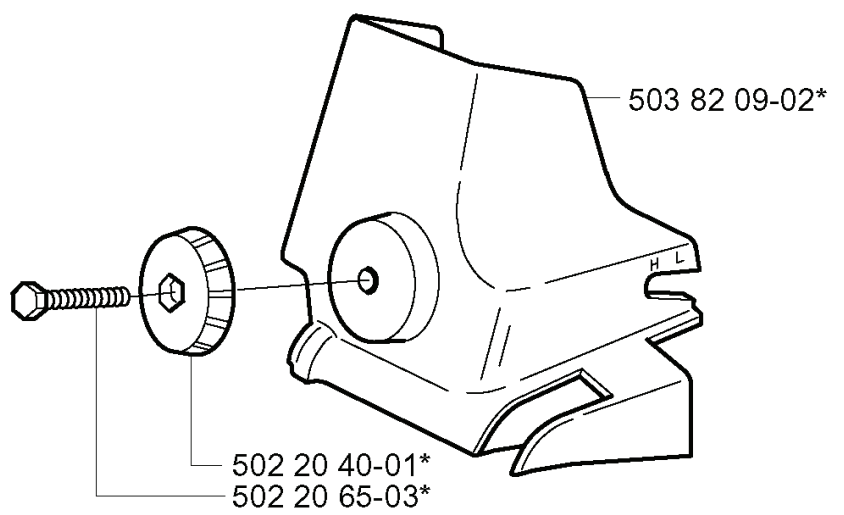

C *compl 503 79 26-02