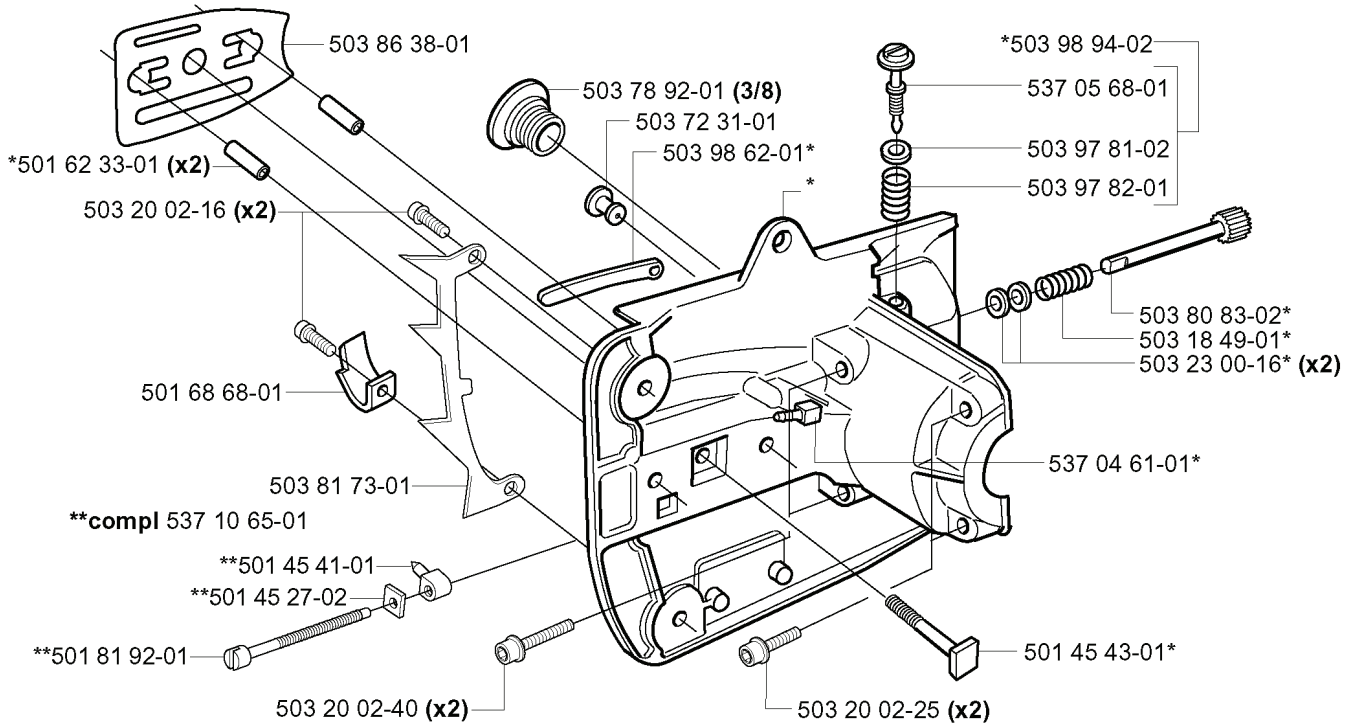

L *compl 503 79 22-04