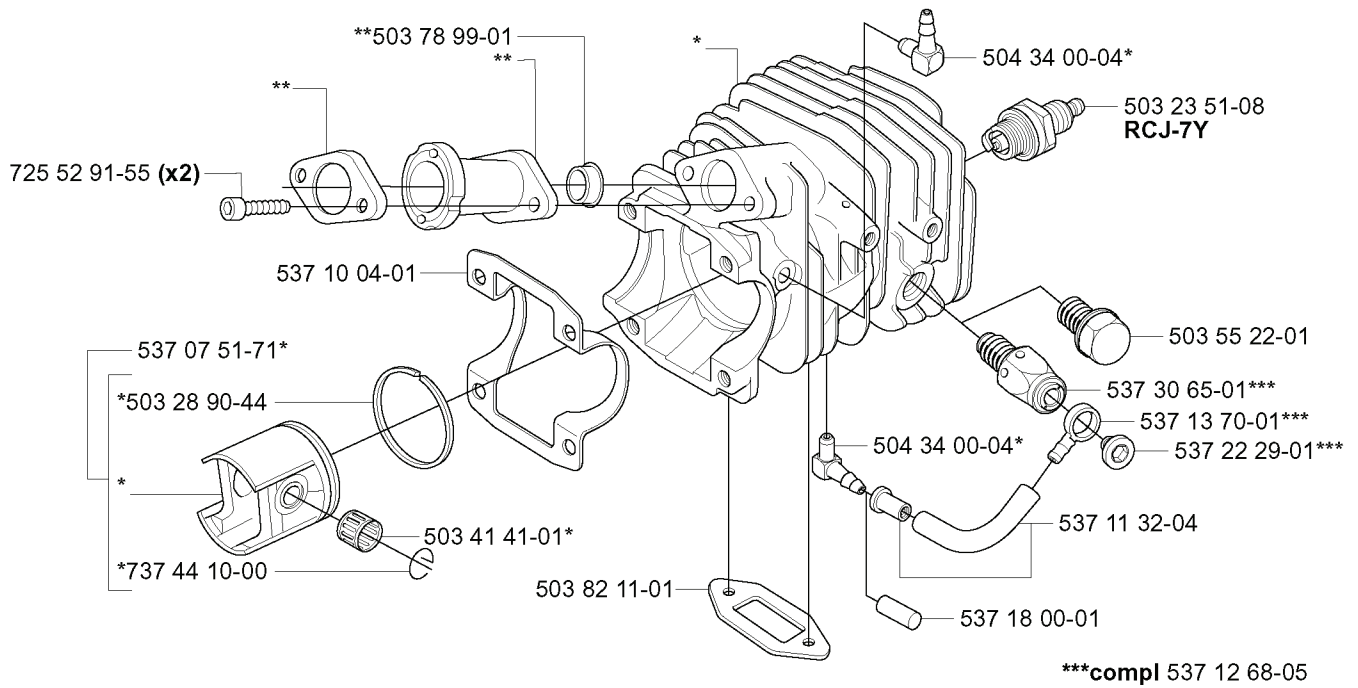

**H** \*compl 503 79 25-02

---

REF.	PART NO.	DESCRIPTION	REMARK	QTY.	KIT
503 79 25-02	503792502	STARTER ASSY		1	
503 82 25-03	503822503	AIR CONDUCTOR		1	
503 21 77-16	503217716	SCREW IHSCT		1	
537 20 19-01	537201901	STARTER PULLEY		1	
501 76 31-01	501763101	SPRING CASSETTE ASSY		1	
503 81 85-01	503818501	STARTER HOUSING		1	
537 37 86-01	537378601	LABEL	338XPT CALIFORNIA	1	
503 21 73-25	503217325	SCREW CIHSCTO		4	
503 54 39-01	503543901	STARTER HANDLE		1	
505 30 51-25	505305125	STARTER ROPE		1	

**E**

---

REF.	PART NO.	DESCRIPTION	REMARK	QTY.	KIT
503 21 73- 25	503217325	SCREW CIHSCTO		2	
503 81 14- 02	503811402	MUFFLER COVER		1	

**J** \*compl 537 07 49-03  
\*\*compl 537 08 29-01

REF.	PART NO.	DESCRIPTION	REMARK	QTY.	KIT
537 07 49-03	537074903	CYLINDER ASSY		1	
537 08 29-01	537082901	KIT		1	
503 78 99-01	503789901	SUPPORT SLEEVE		1	
725 52 91-55	725529155	SCREW IHSCM		2	
537 10 04-01	537100401	GASKET		1	
537 07 51-71	537075171	PISTON ASSY		1	
503 28 90-44	503289044	PISTON RING		1	
737 44 10-00	737441000	SNAP RING		1	
503 41 41-01	503414101	NEEDLE BEARING		1	
503 82 11-01	503821101	GASKET		1	
537 12 68-05	537126805	NIPPLE		1	
537 18 00-01	537180001	PROTECTIVE CAP		1	
537 11 32-04	537113204	HOSE ASSY		1	
537 22 29-01	537222901	SCREW		1	
537 13 70-01	537137001	NIPPLE		1	
537 30 65-01	537306501	DECOMPRESSION VALVE		1	
503 55 22-01	503552201	PLUG		1	
503 23 51-08	503235108	SPARK PLUG	RCJ-7Y	1	
504 34 00-04	504340004	FITTING		1	