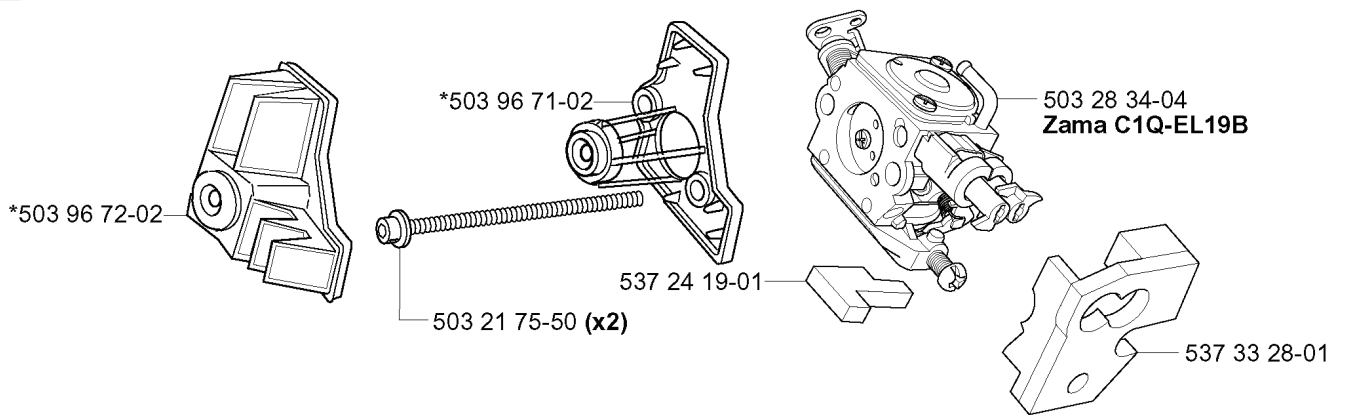

D *compl 537 02 15-02