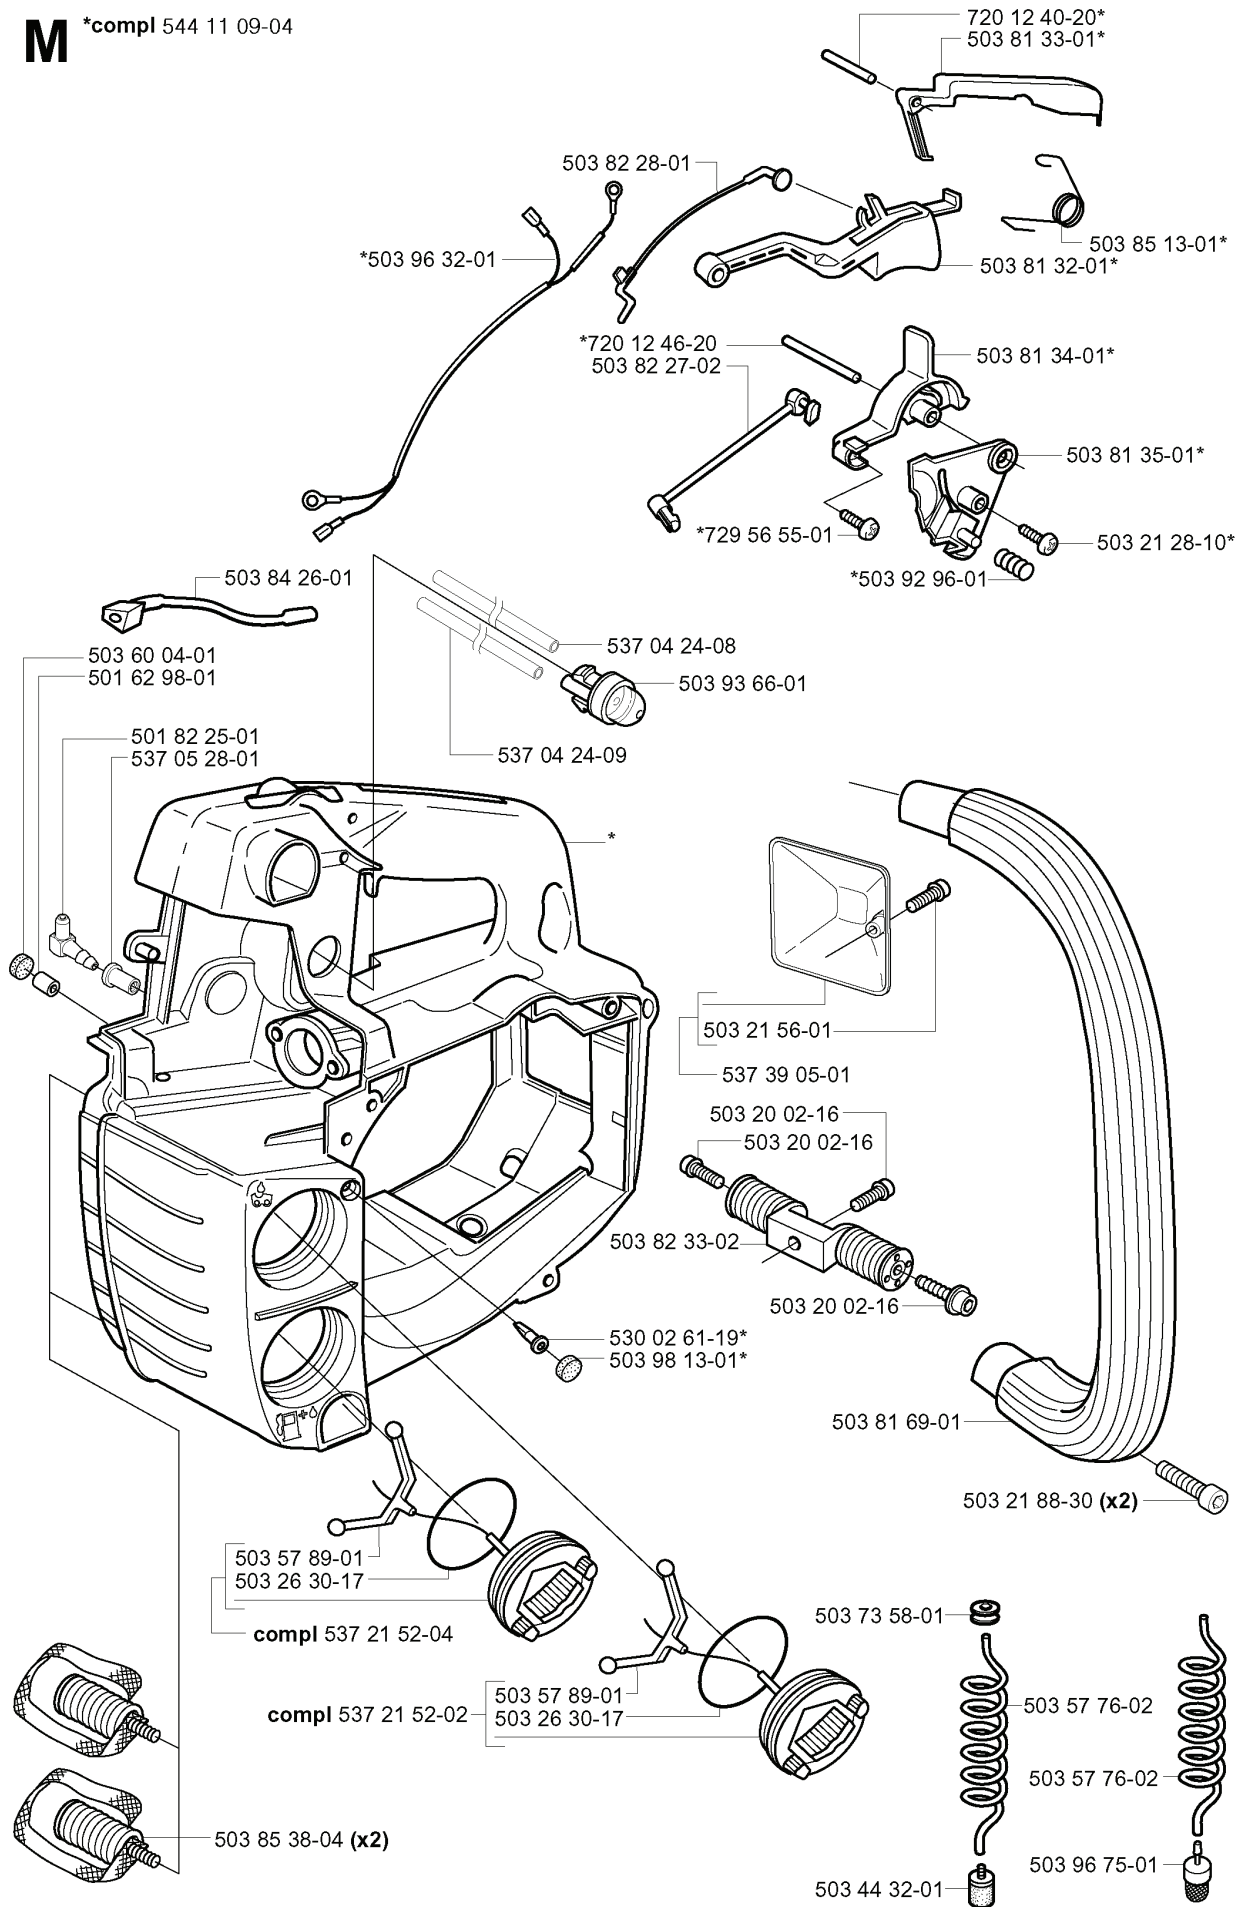

# **SPARE PARTS LIST**

**M** \*compl 544 11 09-04

REF.	PART NO.	DESCRIPTION	REMARK	QTY.	KIT
544 11 09-04	544110904	TANK UNIT ASSY		1	
503 82 28-01	503822801	THROTTLE ROD		1	
503 96 32-01	503963201	WIRING ASSY		1	
720 12 46-20	720124620	PARALLEL PIN		1	
503 82 27-02	503822702	CHOKE ROD		1	
503 84 26-01	503842601	IMPULSE HOSE		1	
503 60 04-01	503600401	FILTER PLUG		1	
501 62 98-01	501629801	VALVE PLUG		1	
501 82 25-01	501822501	FITTING		1	
537 05 28-01	537052801	VALVE SLEEVE		1	
503 57 89-01	503578901	HOLDER		1	
537 21 52-04	537215204	TANK CAP ASSY		1	
537 21 52-02	537215202	TANK CAP ASSY		1	
503 85 38-04	503853804	ANTIVIBRATION ELEMENT		2	
503 26 30-17	503263017	O-RING		1	
503 44 32-01	503443201	FUEL FILTER		1	
503 96 75-01	503967501	OIL PLUMMET		1	
503 57 76-02	503577602	FUEL HOSE		1	
503 73 58-01	503735801	BUSHING		1	
503 21 88-30	503218830	SCREW IHSC T		2	
503 81 69-01	503816901	FRONT HANDLE		1	
503 98 13-01	503981301	PLUG		1	
530 02 61-19	530026119	CHECK VALVE		1	
503 82 33-02	503823302	ANTIVIBRATION ELEMENT		1	
503 20 02-16	503200216	SCREW IHSCFM		1	
537 39 05-01	537390501	SPARK PLUG		1	
503 21 56-01	503215601	SCREW CIHSCMO		1	
537 04 24-09	537042409	FUEL HOSE		1	
503 93 66-01	503936601	PURGE		1	
537 04 24-08	537042408	FUEL HOSE		1	
729 56 55-01	729565501	SCREW CCRPANT		1	
503 92 96-01	503929601	SPRING		1	
503 21 28-10	503212810	SCREW CCRPANT		1	
503 81 35-01	503813501	PLATE		1	
503 81 34-01	503813401	CHOKE		1	
503 81 32-01	503813201	THROTTLE TRIGGER		1	
503 85 13-01	503851301	SPRING		1	
503 81 33-01	503813301	THROTTLE LOCKOUT		1	
720 12 40-20	720124020	PARALLEL PIN		1	