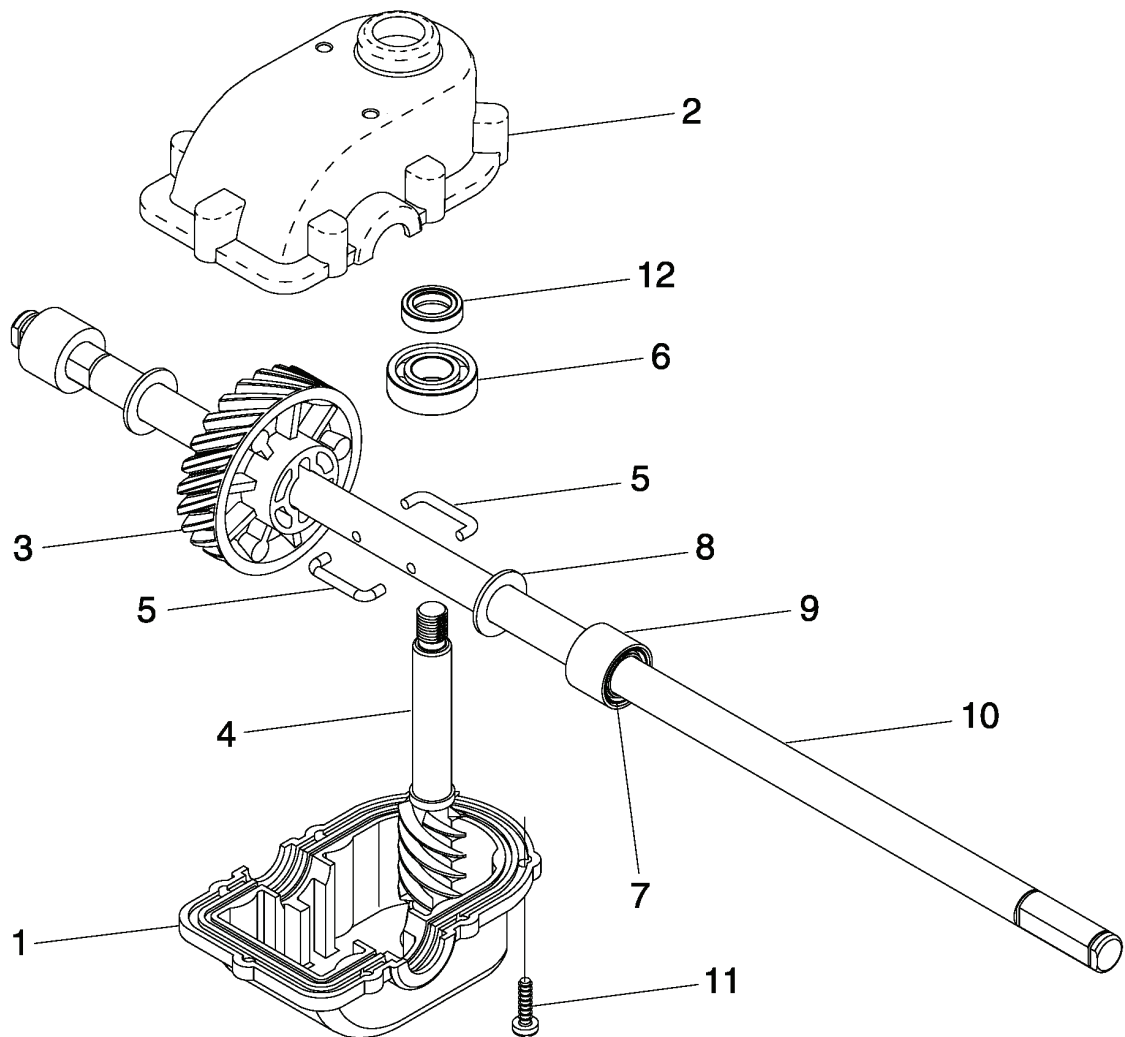

ROTARY LAWN MOWER - - MODEL NUMBER R152SVSW (96141006400)
PRODUCT NUMBER 961 41 00-64
GEARCASE ASSEMBLY - PART NUMBER 532 18 82-94

REF.	PART NO.	DESCRIPTION	REMARK	QTY.	KIT
1	532187530	CARTER INF. BOITE DE VITESSE		1	
2	532191245	GEAR HOUSING		1	
3	532187532	PINION		1	
4	532191246	SHAFT		1	
5	532183505	WIRE, FORMED		1	
6	532183506	BALL BEARING		1	
7	532183508	SEAL, OUTPUT SHAFT		1	
8	532183509	WASHER		1	
9	532183511	BUSHING		1	
10	532191247	SHAFT		1	
11	532183513	SCREW		1	
12	532183514	SEAL, INPUT SHAFT		1	
--	532750369	GREASE		1