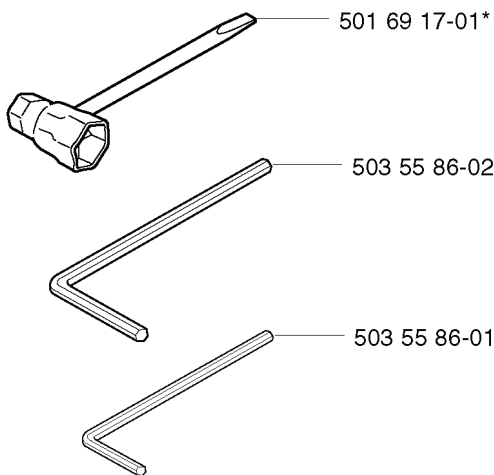

P Accessories
Zubehör
Accessories
Accesorios
Tillbehör
*compl 503 55 85-01