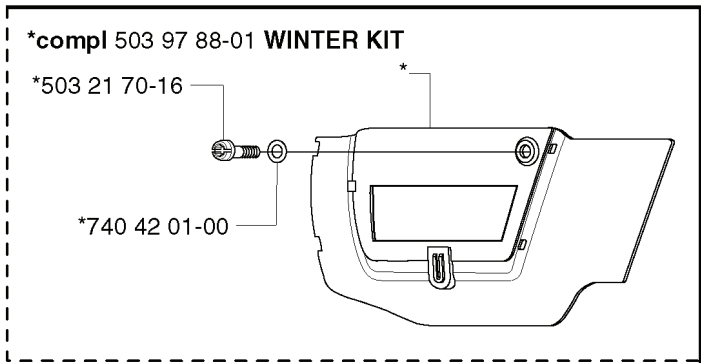

P Accessories
Zubehör
Accessories
Accesorios
Tillbehör
*compl 503 55 85-01