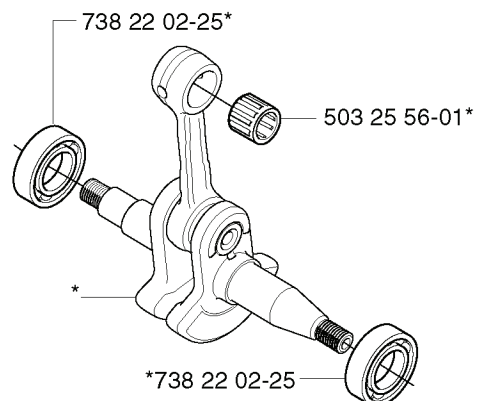

REF.	PART NO.	DESCRIPTION	REMARK	QTY.	KIT
5039253-71	503925371	CRANKCASE ASSY	357XP,359	1	
5032174-12	503217412	SCREW IHSC T		2	
5370218-01	537021801	BUMPER		1	
5039738-01	503973801	SPIKE		1	
5370712-01	537071201	CHAIN TENSIONER		1	
5038863-01	503886301	PIN		1	
7382202-25	738220225	BALL BEARING		1	
5018196-02	501819602	TANK CAP ASSY		1	
5032630-17	503263017	O-RING		1	
5035789-01	503578901	HOLDER		1	
5032007-20	503200720	SCREW IHSCFM		1	
5052757-19	505275719	SEALING RING		1	
5032151-01	503215101	SCREW IHSC T		1	
5032025-16	503202516	SCREW IHSCM		2	
5039290-01	503929001	JET		1	
5038947-01	503894701	SNAP LOCKING		3	
5032139-01	503213901	SCREW IHSC T		3	
5038754-01	503875401	BAR BOLT	CORRECTION:	1	
5039056-01	503905601	GUIDE BUSHING		1	
5038924-01	503892401	LOCK		1	
5034365-01	503436501	POSITION SPRING		1	
5370403-01	537040301	VALVE		1	
7211207-30	721120730	GROOVED PIN		1	
5032008-32	503200832	SCREW IHSCM		6	
5038692-01	503869201	BUSHING		1	
5039279-01	503927901	CARBURETTOR		1	
5039354-01	503935401	CHAIN GUIDE PLATE		1	
5371465-01	537146501	BELLOWS		1	
5038693-01	503869301	SUPPORT		2	
5032175-12	503217512	SCREW IHSCFT		4	
	503978501	GASKET KIT		1	

E

*compl 537 21 92-01 (357)

E

*compl 537 15 68-01 (359)

REF.	PART NO.	DESCRIPTION	REMARK	QTY.	KIT
537 21 92-01	537219201	CRANKSHAFT ASSY	357	1	
537 15 68-01	537156801	CRANKSHAFT ASSY		1	
503 97 00-02	503970002	CUP	357	1	
503 97 00-01	503970001	CUP	CORRECTION:	1	
738 22 02-25	738220225	BALL BEARING		1	
503 25 56-01	503255601	NEEDLE BEARING		1	