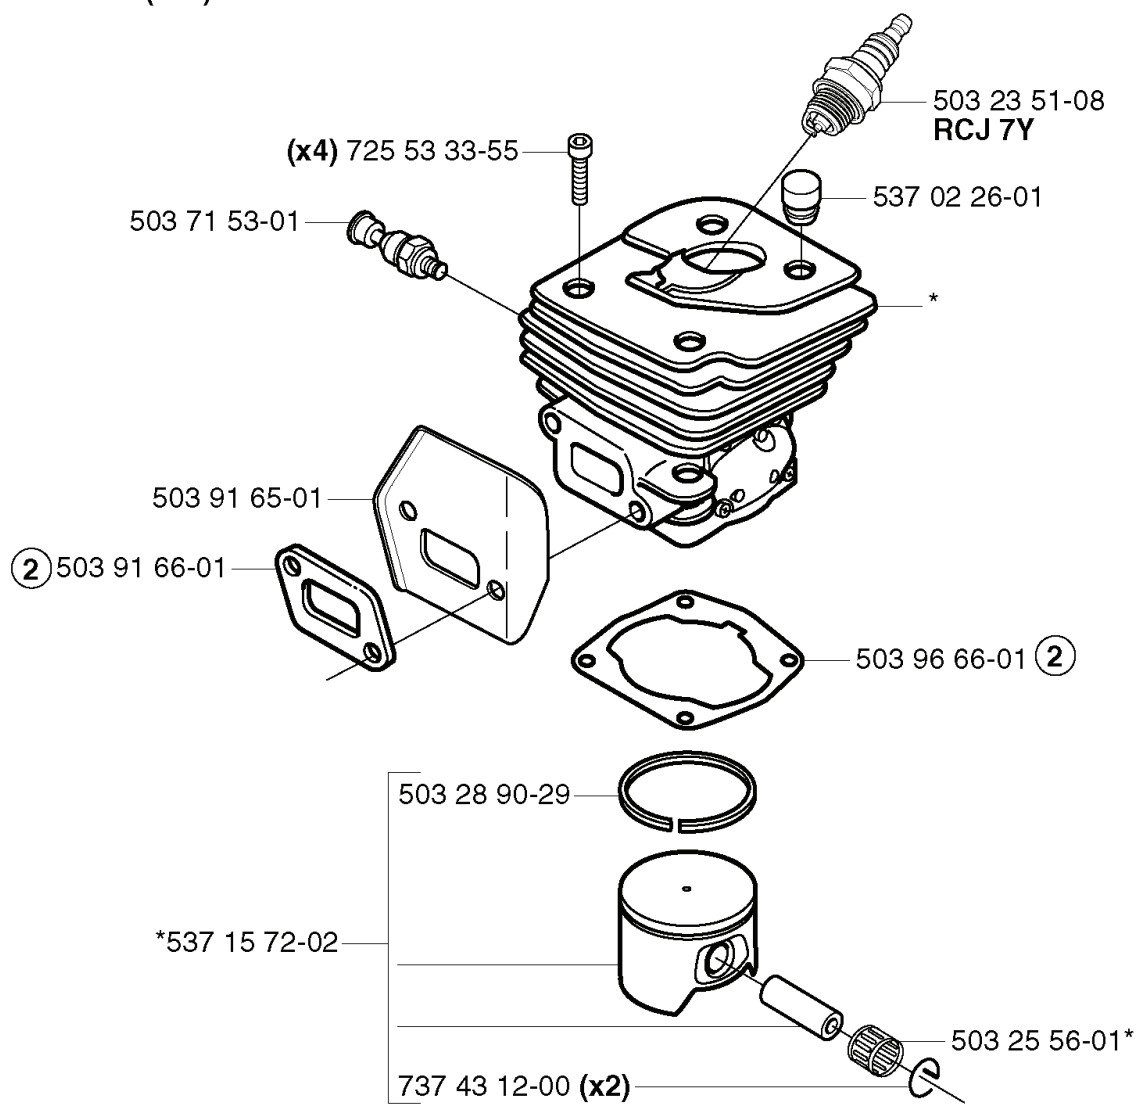

359, 20031400001-20041800000

SPARE PARTS LIST

REF.	PART NO.	DESCRIPTION	REMARK	QTY.	KIT
5032188-25	503218825	SCREW IHSCFT		1	
5039668-01	503966801	COVER	G	1	
5039233-01	503923301	ANTIVIBRATION ELEMENT		1	
5032188-16	503218816	SCREW IHSCFT		1	
5039299-02	503929902	HANDLE	G	1	
5039299-01	503929901	HANDLE		1	
5370107-01	537010701	FRAME	G	1	
5037182-02	503718202	SWITCH	G	1	

C *compl 503 92 80-02

*503 84 59-01

*

*501 63 97-01

*503 98 74-01

REF.	PART NO.	DESCRIPTION	REMARK	QTY.	KIT
5039280-02	503928002	CYLINDER COVER		1	
5038459-01	503845901	HEAT PROTECTOR		1	
5039874-01	503987401	LABEL		1	
5016397-01	501639701	COVER		1	

D *compl 537 15 73-02 (359)

REF.	PART NO.	DESCRIPTION	REMARK	QTY.	KIT
537 15 73-02	537157302	CYLINDER ASSY	359	1	
725 53 33-55	725533355	SCREW IHSCM		4	
503 71 53-01	503715301	DECOMPRESSION VALVE		1	
503 91 65-01	503916501	HEAT DEFLECTOR		1	
503 91 66-01	503916601	GASKET		1	
537 15 72-02	537157202	PISTON ASSY		1	
737 43 12-00	737431200	SNAP RING		2	
503 28 90-29	503289029	PISTON RING		1	
503 96 66-01	503966601	GASKET		1	
503 25 56-01	503255601	NEEDLE BEARING		1	
537 02 26-01	537022601	SUPPORT		1	
503 23 51-08	503235108	SPARK PLUG	RCJ 7Y	1	

E

*compl 537 21 92-01 (357)

E

*compl 537 15 68-01 (359)

REF.	PART NO.	DESCRIPTION	REMARK	QTY.	KIT
537 21 92-01	537219201	CRANKSHAFT ASSY	357	1	
537 15 68-01	537156801	CRANKSHAFT ASSY		1	
503 97 00-02	503970002	CUP	357	1	
503 97 00-01	503970001	CUP	CORRECTION:	1	
738 22 02-25	738220225	BALL BEARING		1	
503 25 56-01	503255601	NEEDLE BEARING		1	