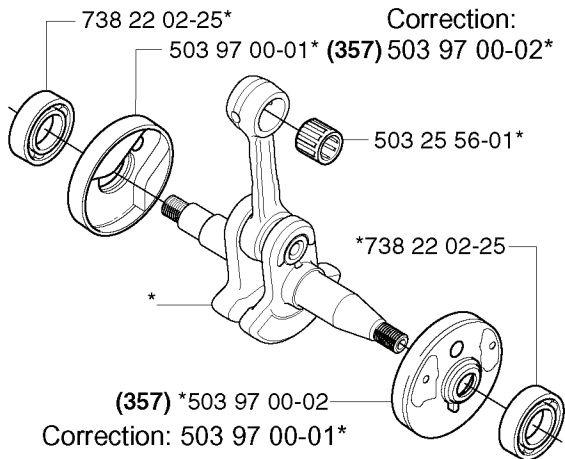

D *compl 537 15 73-02 (359)

REF.	PART NO.	DESCRIPTION	REMARK	QTY.	KIT
537 15 73-02	537157302	CYLINDER ASSY	359	1	
725 53 33-55	725533355	SCREW IHSCM		4	
503 71 53-01	503715301	DECOMPRESSION VALVE		1	
503 91 65-01	503916501	HEAT DEFLECTOR		1	
503 91 66-01	503916601	GASKET		1	
537 15 72-02	537157202	PISTON ASSY		1	
737 43 12-00	737431200	SNAP RING		2	
503 28 90-29	503289029	PISTON RING		1	
503 96 66-01	503966601	GASKET		1	
503 25 56-01	503255601	NEEDLE BEARING		1	
537 02 26-01	537022601	SUPPORT		1	
503 23 51-08	503235108	SPARK PLUG	RCJ 7Y	1	

E

*compl 537 21 92-01 (357)

E

*compl 537 15 68-01 (359)

REF.	PART NO.	DESCRIPTION	REMARK	QTY.	KIT
537 21 92-01	537219201	CRANKSHAFT ASSY	357	1	
537 15 68-01	537156801	CRANKSHAFT ASSY		1	
503 97 00-02	503970002	CUP	357	1	
503 97 00-01	503970001	CUP	CORRECTION:	1	
738 22 02-25	738220225	BALL BEARING		1	
503 25 56-01	503255601	NEEDLE BEARING		1	