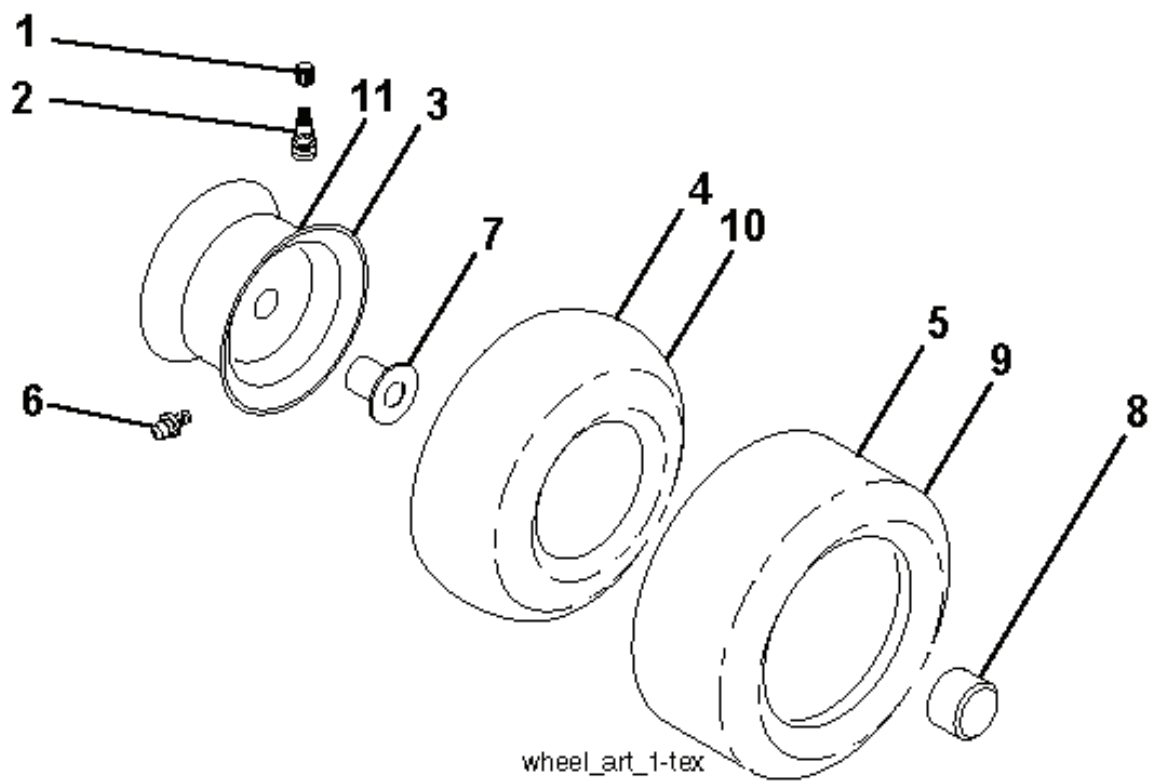

IGNITION SWITCH

POSITION	CIRCUIT	"MAKE"
OFF	M+G+A1	
RUN/OVERRIDE	B+A1	
RUN	B+A1	L+A2
START	B+S+A1	

CHASSIS HARNESS CONNECTOR (C1) (MATING SIDE)

DASH HARNESS CONNECTOR (C1) (MATING SIDE)

WIRING INSULATED CLIPS
 NOTE: IF WIRING INSULATED CLIPS WERE REMOVED FOR SERVICING OF UNIT, THEY SHOULD BE RE-INSTALLED TO PROPERLY SECURE YOUR WIRING.

NON-REMOVABLE CONNECTIONS

REMOVABLE CONNECTIONS

steering-tex_STDHRS_8_r2

REF.	PART NO.	DESCRIPTION	REMARK	QTY.	KIT
1	532416480	STEERING WHEEL		1	
2	532418168	AXLE		1	
4	532416845	SPINDLE		1	
5	532416846	SPINDLE		1	
6	532124931	WASHER		1	
7	532121748	WASHER		1	
8	812000029	RETAINER RING		1	
9	532121232	HUB CAP		1	
13	532121749	WASHER		1	
14	810040600	WASHER		1	
15	873540600	NUT		1	
16	532429373	SHAFT		1	
19	532194729	PLATE		1	
20	532411139	STEERING COLUMN TUBE		1	
21	532186737	ADAPTER		1	
22	532420537	SUPPORT		1	
26	532415987	KNOB		1	
28	817000612	SCREW		1	
33	810040500	WASHER		1	
35	532194732	PLATE		1	
45	819113812	WASHER		1	
53	532188967	WASHER		1	
57	532407465	BRACKET		1	
58	532194747	BOLT		1	
59	532194748	WASHER		1	
60	873971000	NUT		1	
61	532194740	LINK		1	
62	532194741	LINK		1	
63	817000512	SCREW		1	
64	532199849	SPRING RETAINER		1	
66	871020748	BOLT		1	
67	532194737	BUSHING		1	
68	873900700	NUT		1	
69	532199162	WASHER		1	
70	532417065	BRACKET		1	
71	532190752	SHAFT		1	
72	532428982	BOLT		1	
74	532124937	BEARING COL. STRG.		1	
119	532170165	BOLT		1	

REF.	PART NO.	DESCRIPTION	REMARK	QTY.	KIT
1	532059192	CAP VALVE		1	
2	532065139	NIPPLE		1	
3	532425261	RIM	Front (6" x 3.25")	1	
4	532421652	TUBE	Front (Service Item Only)	1	
5	532123410	TIRE	Front (13" x 5.0")	1	
6	532124957	FITTING	(Front Wheel Only)	1	
7	532124959	BEARING	(Front Wheel Only)	1	
8	532175039	HUB CAP		1	
9	532106230	TIRE	Rear (16" x 6.5")	1	
10	532124926	HOSE	Rear (Service Item Only)	1	
11	532425262	RIM	Rear (8" x 5.375")	1	
--	532144334	SEALING FOAM		1	