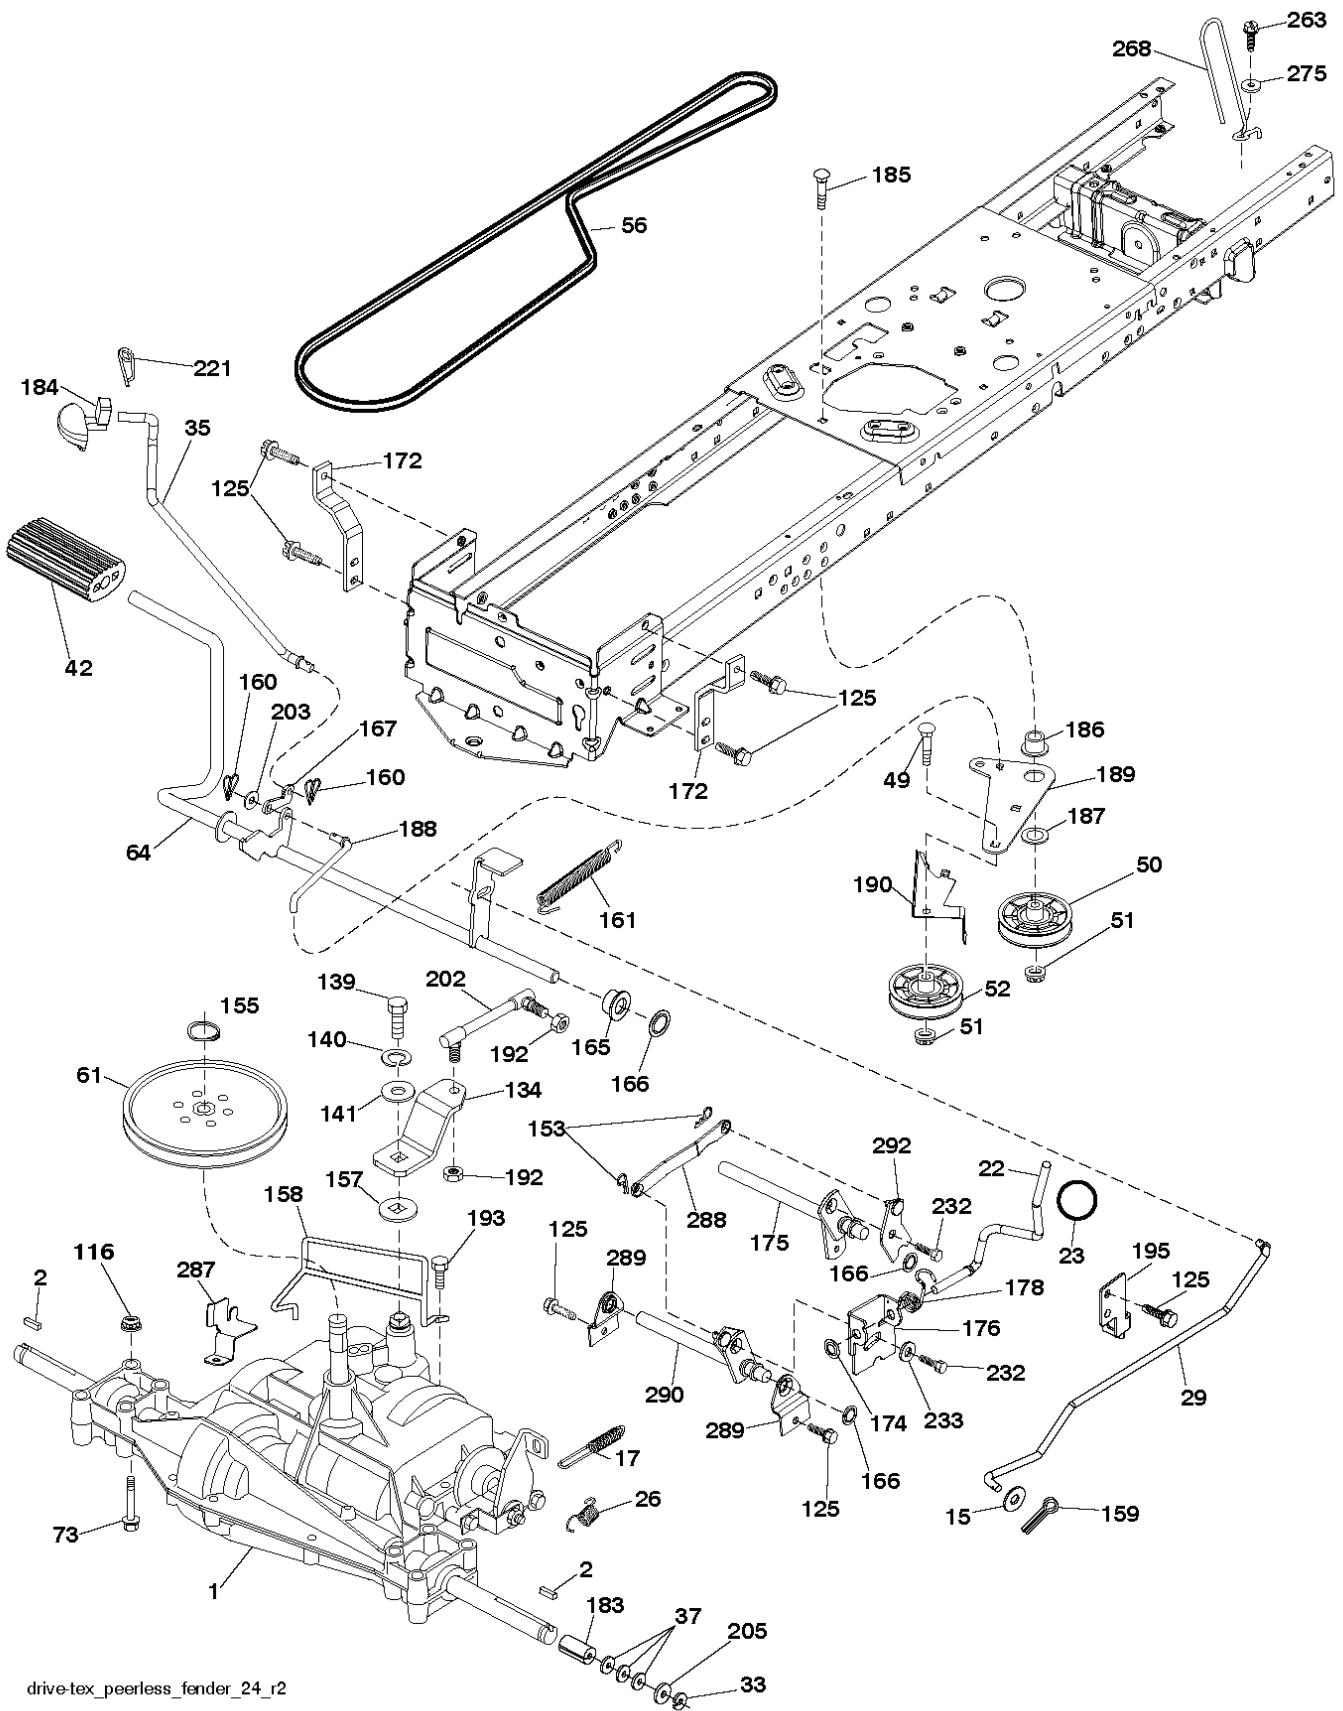

drive-tex_peerless_fender_24_r2

REF.	PART NO.	DESCRIPTION	REMARK	QTY.	KIT
1	000000000	W/O DESCRIPTION	Transaxle, Peerless 206-565	1	
2	532123583	KEY		1	
15	819131316	WASHER		1	
17	532197297	SPRING		1	
22	532416614	ROD		1	
23	532121274	KNOB		1	
26	532197455	SPRING		1	
29	532197267	ROD		1	
33	812000001	RETAINER RING		1	
35	532401031	ROD		1	
37	532121749	WASHER		1	
42	532124872	PEDAL RUBBER		1	
49	872110614	BOLT		1	
50	532194327	PULLEY		1	
51	873900600	NUT		1	
52	532194326	PULLEY		1	
56	532138255	BELT		1	
61	532165999	PULLEY		1	
64	532196200	SHAFT		1	
73	874490540	BOLT		1	
116	873900500	NUT		1	
125	817000512	SCREW		1	
134	532197857	ROD		1	
139	874550412	BOLT		1	
140	810040400	WASHER		1	
141	819091210	WASHER		1	
153	532124788	RETAINER RING		1	
155	812000028	CLIP		1	
157	532105701	WASHER		1	
158	532194352	BELT GUIDE		1	
159	876020412	SPLIT PIN		1	
160	532169484	PIN		1	
161	532105709	SPRING		1	
165	532196212	BUSHING		1	
166	532429164	NUT		1	
167	532405257	LATCH		1	
172	532197657	STRAP		1	
174	532197289	NUT		1	
175	532197858	SHAFT		1	
176	532196214	ARM		1	
178	532196314	SPRING		1	
183	532137057	SPACER		1	
184	532409747	KNOB		1	
185	872110622	BOLT		1	
186	532194321	SPACER		1	
187	819133210	WASHER		1	
188	532194323	LINK		1	
189	532194317	PLATE		1	
190	532194318	BELT GUIDE		1	
192	532150360	NUT		1	
193	817060512	SCREW		1	
195	532197332	BRACKET		1	
202	532197859	LINK		1	
203	819111116	WASHER		1	
205	532121748	WASHER		1	
221	532403187	SPRING		1	
232	874780716	BOLT		1	
233	532405296	WASHER		1	
263	817000612	SCREW		1	
268	532182402	PROTECTOR		1	
275	819131614	WASHER		1	
287	532421648	KEEPER		1	
288	532416617	LINK ARM		1	
289	532417520	BRACKET		1	
290	532420014	SHAFT		1	
292	532419307	BRACKET		1	
	PART NO.		REMARK		KIT