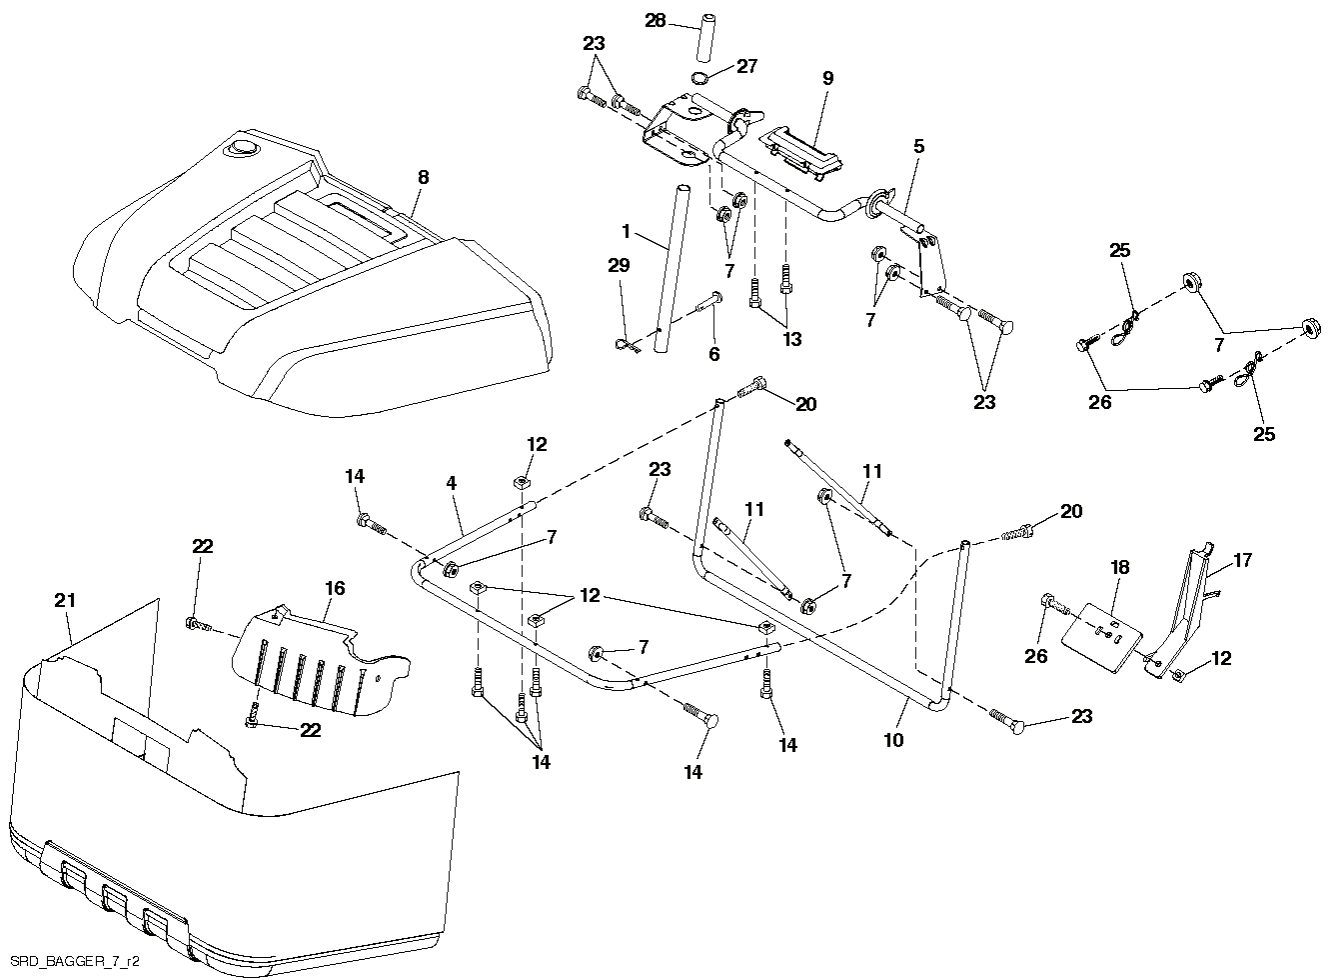

REF.	PART NO.	DESCRIPTION	REMARK	QTY.	KIT
1	532434555	CUTTING DECK		1	
2	532195161	STUD		1	
3	873900500	NUT		1	
4	532417645	BRACKET		1	
5	817000510	BOLT		1	
6	532418863	ARM		1	
7	532416358	SCREW		1	
8	532420252	ARM		1	
9	532199092	SPACER		1	
10	817000616	SCREW		1	
11	532137729	SCREW		1	
12	532199470	ARM		1	
13	872110612	BOLT		1	
14	532156085	BELT GUIDE		1	
15	532146763	PULLEY		1	
16	873900600	NUT		1	
17	532400234	NUT		1	
18	532187690	WASHER		1	
19	532110485	BEARING		1	
20	532173984	SCREW		1	
21	532416910	BELT GUARD		1	
22	532175820	PULLEY		1	
23	817490628	SCREW		1	
24	819132012	WASHER		1	
25	532420253	BELT GUARD		1	
26	532432466	COVER		1	
27	532419271	BELT		1	
29	532420895	HINGE PIN		1	
32	532401872	SPRING		1	
33	532187281	BEARING HOUSING		1	
34	532192872	SHAFT ASSY		1	
35	532419274	RIDE ON BLADE		1	
36	532193003	SCREW		1	
37	819131316	WASHER		1	
38	532196539	BOLT		1	
40	532419270	BELT GUARD		1	
41	532419265	BELT GUARD		1	
42	817000612	SCREW		1	
43	532416877	PULLEY		1	
67	532403012	HANDLE		1	
70	532401246	CLUTCH		1	
72	532417236	CHUTE		1	
73	532425274	CHUTE		1	
74	532124670	RETAINER RING		1	
76	532415598	HOSE COUPLING		1	
78	532422566	GUARD		1	
83	532432467	SHIELD		1	
152	532435111	CABLE		1	
--	532192870	SPINDLE	Mandrel Assembly (Includes Housing, Shaft Assembly, And Bearing Only - Pulley/ Nut/Washer And Blade Bolt/ Washers Not Included)	1	
--	532440958	CUTTING DECK		1	

seat-tex_7A-vgt

REF.	PART NO.	DESCRIPTION	REMARK	QTY.	KIT
1	532424067	SEAT		1	
2	532180166	BRACKET		1	
3	532140675	STRAP		1	
6	873800600	NUT		1	
7	532124181	SPRING		1	
8	532171877	BOLT		1	
10	532196977	PLATE		1	
21	532171852	BOLT		1	
37	873800500	LOCK NUT		1	
40	532197661	HANDLE		1	
41	532198200	SPRING		1	
43	874760612	BOLT		1	
44	819133812	WASHER		1	