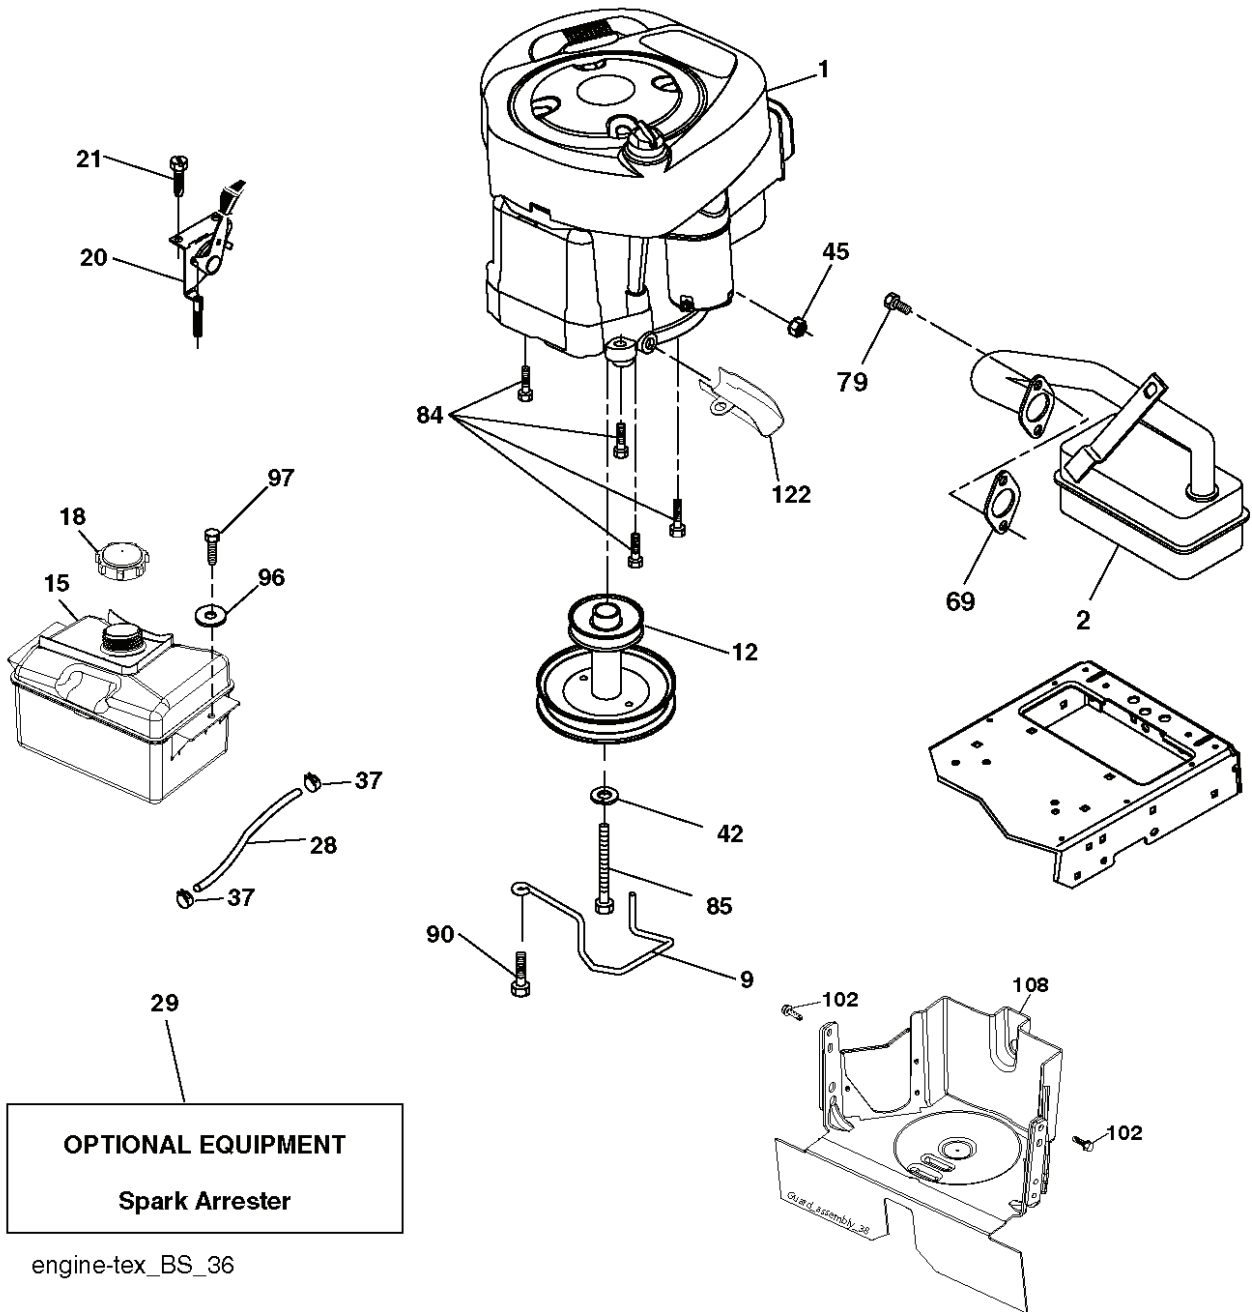

engine-tex_BS_36

REF.	PART NO.	DESCRIPTION	REMARK	QTY.	KIT
1	000000000	W/O DESCRIPTION	Engine BS Model No. 219807-1210-B1	1	
2	532179758	MUFFLER		1	
9	532194319	BELT GUIDE		1	
12	532140186	PULLEY		1	
15	532407545	FUEL TANK		1	
18	532430220	FUEL CAP		1	
20	532183897	CONTROL		1	
21	532416358	SCREW		1	
28	532137040	HOSE		1	
29	532137180	SPARK ARRESTER KIT		1	
37	532123487	HOSE CLAMP		1	
42	810040700	WASHER		1	
45	873510400	NUT		1	
69	532165291	GASKET		1	
79	532192334	SCREW		1	
84	817060620	SCREW		1	
85	532173937	BOLT		1	
90	817000616	SCREW		1	
96	819091416	WASHER		1	
97	817670412	SCREW		1	
102	817000512	SCREW		1	
108	532431689	COVER		1	
122	532421922	EXTENSION PIPE		1