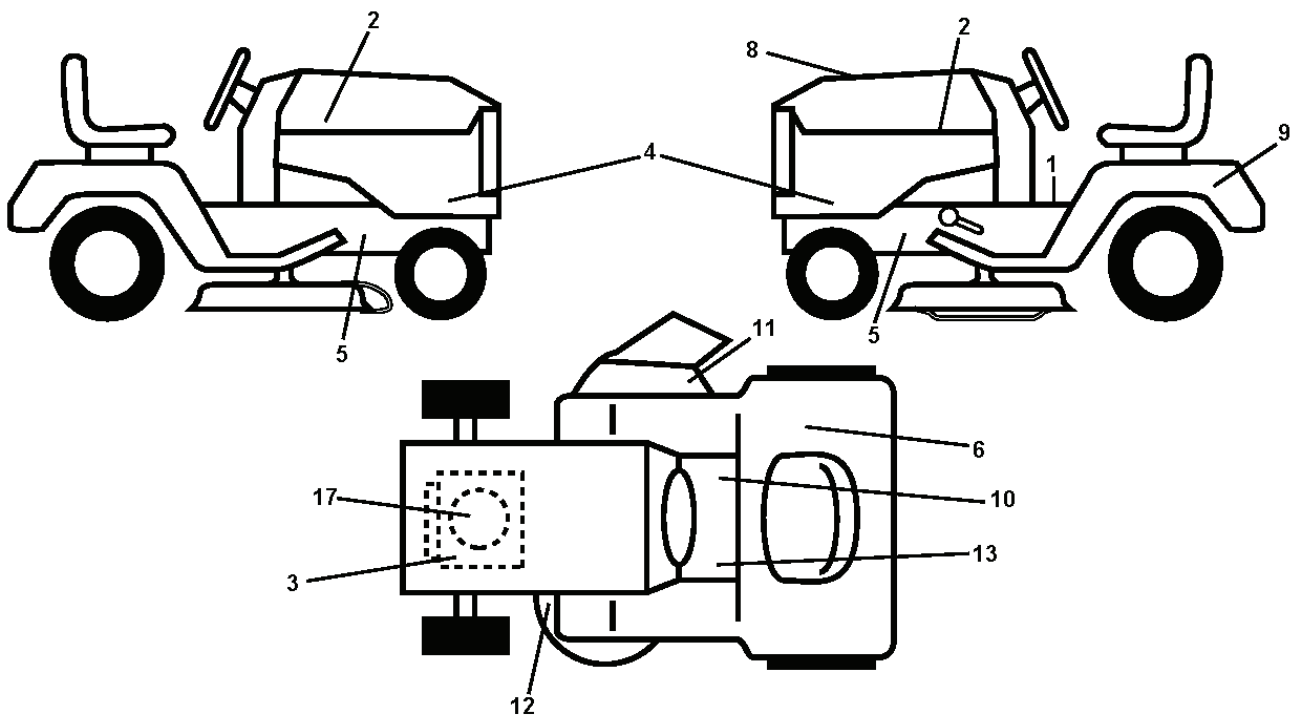

REF.	PART NO.	DESCRIPTION	REMARK	QTY.	KIT
1	532400389	LABEL		1	
2	581627301	DECAL		1	
3	532196841	DECAL		1	
4	532440096	DECAL		1	
5	532159736	DECAL		1	
6	532180432	DECAL		1	
8	532432904	DECAL		1	
9	532145005	DECAL		1	
10	532140837	DECAL		1	
11	532425113	DECAL		1	
12	532421543	DECAL		1	
13	532159737	DECAL		1	
17	532437410	DECAL		1	
--	532425258	PAD		1	
--	532425339	PAD		1	

REF.	PART NO.	DESCRIPTION	REMARK	QTY.	KIT
1	532059192	CAP VALVE		1	
2	532065139	NIPPLE		1	
3	532425261	RIM	Front (6" x 3.25")	1	
4	532421652	TUBE	Front (Service Item Only)	1	
5	532123410	TIRE	Front (13" x 5.0")	1	
6	532124957	FITTING	(Front Wheel Only)	1	
7	532124959	BEARING	(Front Wheel Only)	1	
8	532175039	HUB CAP		1	
9	532106230	TIRE	Rear (16" x 6.5")	1	
10	532124926	HOSE	Rear (Service Item Only)	1	
11	532425262	RIM	Rear (8" x 5.375")	1	
--	532144334	SEALING FOAM		1	