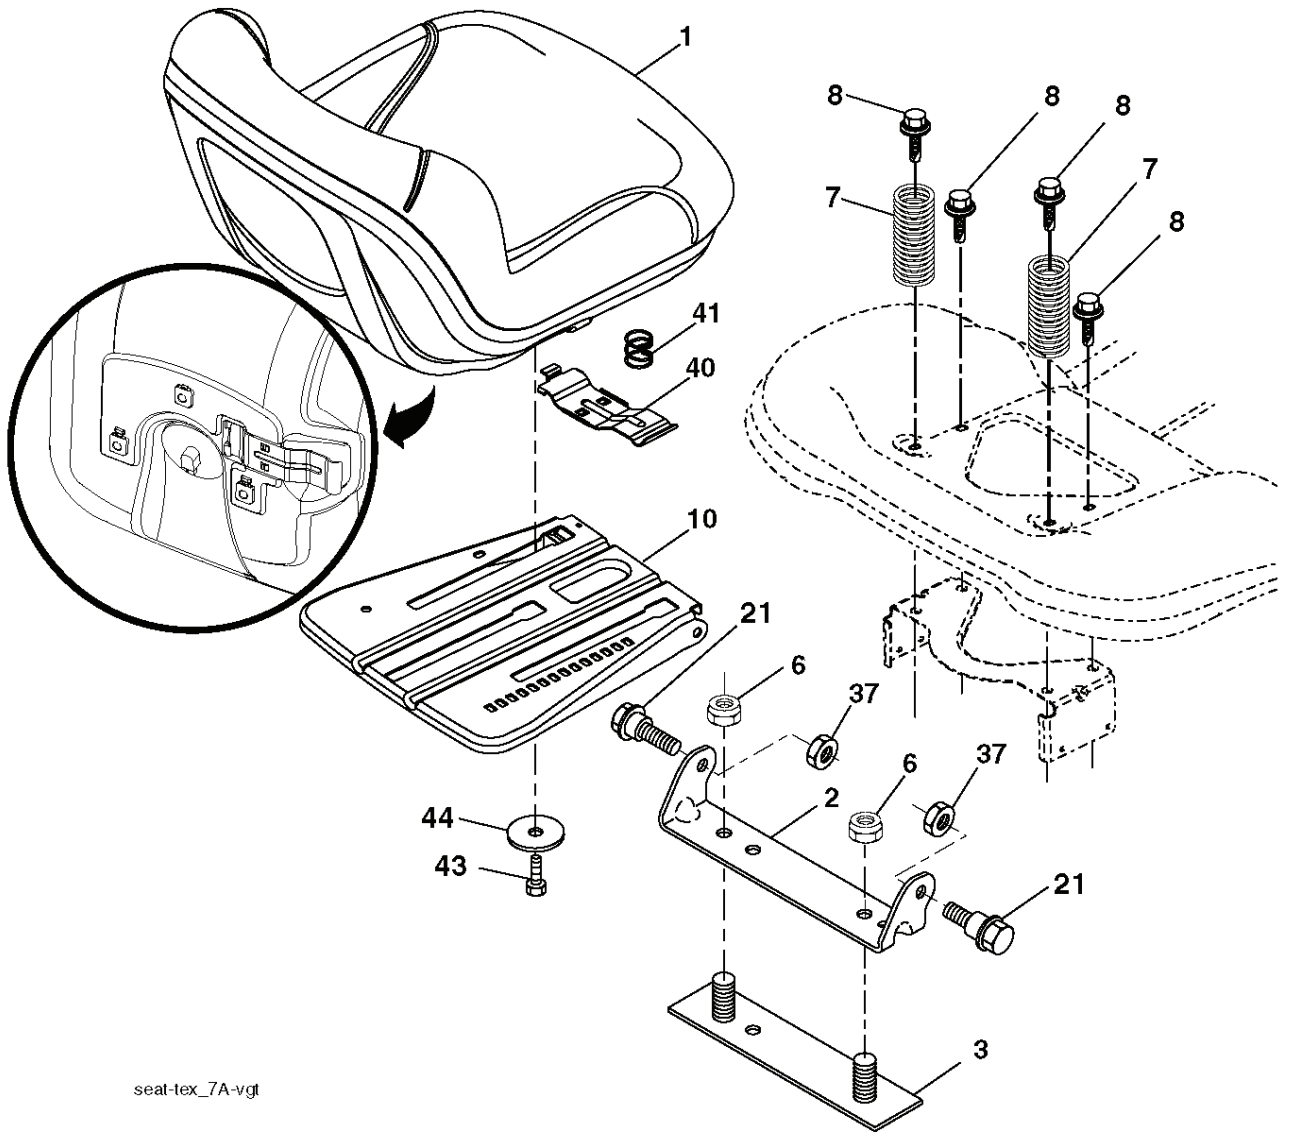

seat-tex_7A-vgt

REF.	PART NO.	DESCRIPTION	REMARK	QTY.	KIT
1	532424067	SEAT		1	
2	532180166	BRACKET		1	
3	532140675	STRAP		1	
6	873800600	NUT		1	
7	532124181	SPRING		1	
8	532171877	BOLT		1	
10	532196977	PLATE		1	
21	532171852	BOLT		1	
37	873800500	LOCK NUT		1	
40	532197661	HANDLE		1	
41	532198200	SPRING		1	
43	874760612	BOLT		1	
44	819133812	WASHER		1