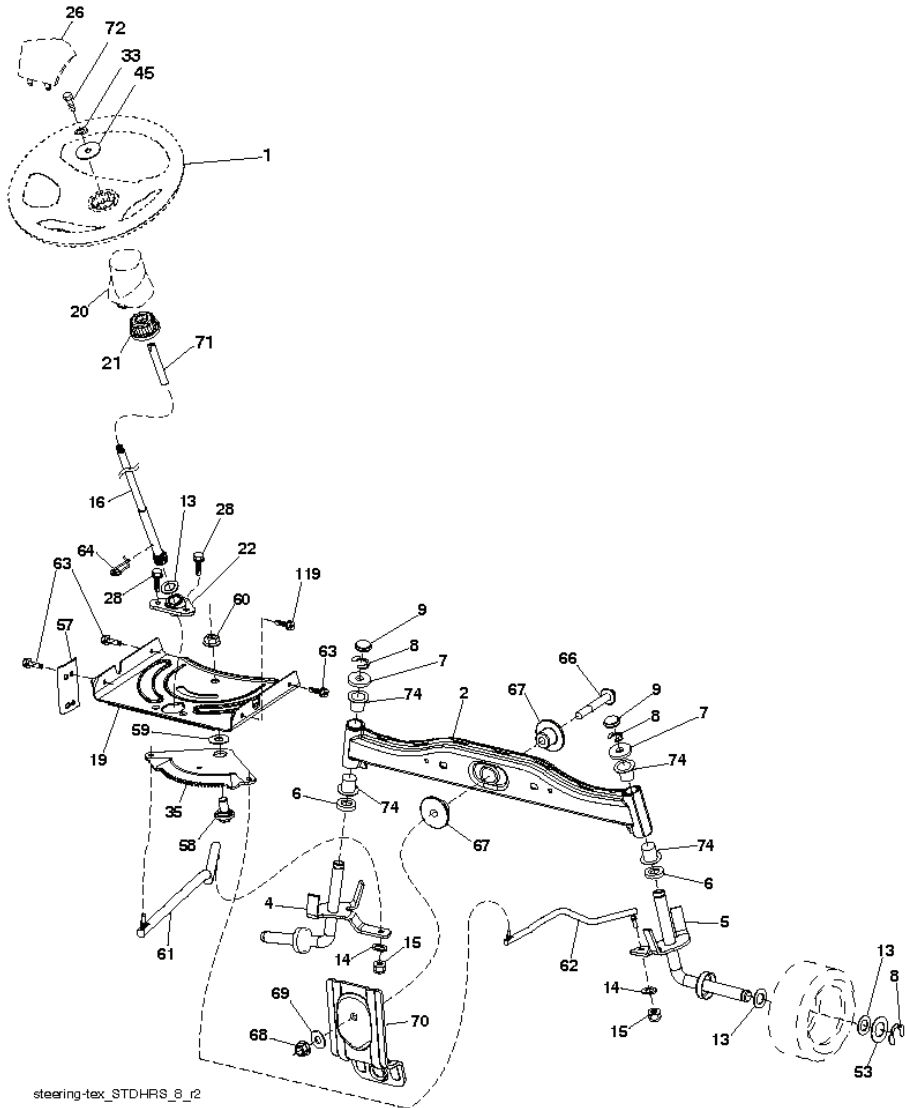

IGNITION SWITCH

POSITION	CIRCUIT	"MAKE"
OFF	M+G+A1	
RUN/OVERRIDE	B+A1	
RUN	B+A1	L+A2
START	B+S+A1	

CHASSIS HARNESS CONNECTOR (C1) (MATING SIDE)

DASH HARNESS CONNECTOR (C1) (MATING SIDE)

WIRING INSULATED CLIPS
 NOTE: IF WIRING INSULATED CLIPS WERE REMOVED FOR SERVICING OF UNIT, THEY SHOULD BE RE-INSTALLED TO PROPERLY SECURE YOUR WIRING.

NON-REMOVABLE CONNECTIONS

REMOVABLE CONNECTIONS

steering-tex_STDHRS_8_r2

REF.	PART NO.	DESCRIPTION	REMARK	QTY.	KIT
1	532416480	STEERING WHEEL		1	
2	532418168	AXLE		1	
4	532416845	SPINDLE		1	
5	532416846	SPINDLE		1	
6	532124931	WASHER		1	
7	532121748	WASHER		1	
8	812000029	RETAINER RING		1	
9	532121232	HUB CAP		1	
13	532121749	WASHER		1	
14	810040600	WASHER		1	
15	873540600	NUT		1	
16	532429373	SHAFT		1	
19	532194729	PLATE		1	
20	532411139	STEERING COLUMN TUBE		1	
21	532186737	ADAPTER		1	
22	532420537	SUPPORT		1	
26	532415987	KNOB		1	
28	817000612	SCREW		1	
33	810040500	WASHER		1	
35	532194732	PLATE		1	
45	819113812	WASHER		1	
53	532188967	WASHER		1	
57	532407465	BRACKET		1	
58	532194747	BOLT		1	
59	532194748	WASHER		1	
60	873971000	NUT		1	
61	532194740	LINK		1	
62	532194741	LINK		1	
63	817000512	SCREW		1	
64	532199849	SPRING RETAINER		1	
66	871020748	BOLT		1	
67	532194737	BUSHING		1	
68	873900700	NUT		1	
69	532199162	WASHER		1	
70	532417065	BRACKET		1	
71	532190752	SHAFT		1	
72	532428982	BOLT		1	
74	532124937	BEARING COL. STRG.		1	
119	532170165	BOLT		1	

REF.	PART NO.	DESCRIPTION	REMARK	QTY.	KIT
1	532059192	CAP VALVE		1	
2	532065139	NIPPLE		1	
3	532425261	RIM	Front (6" x 3.25")	1	
4	532421652	TUBE	Front (Service Item Only)	1	
5	532123410	TIRE	Front (13" x 5.0")	1	
6	532124957	FITTING	(Front Wheel Only)	1	
7	532124959	BEARING	(Front Wheel Only)	1	
8	532175039	HUB CAP		1	
9	532106230	TIRE	Rear (16" x 6.5")	1	
10	532124926	HOSE	Rear (Service Item Only)	1	
11	532425262	RIM	Rear (8" x 5.375")	1	
--	532144334	SEALING FOAM		1	