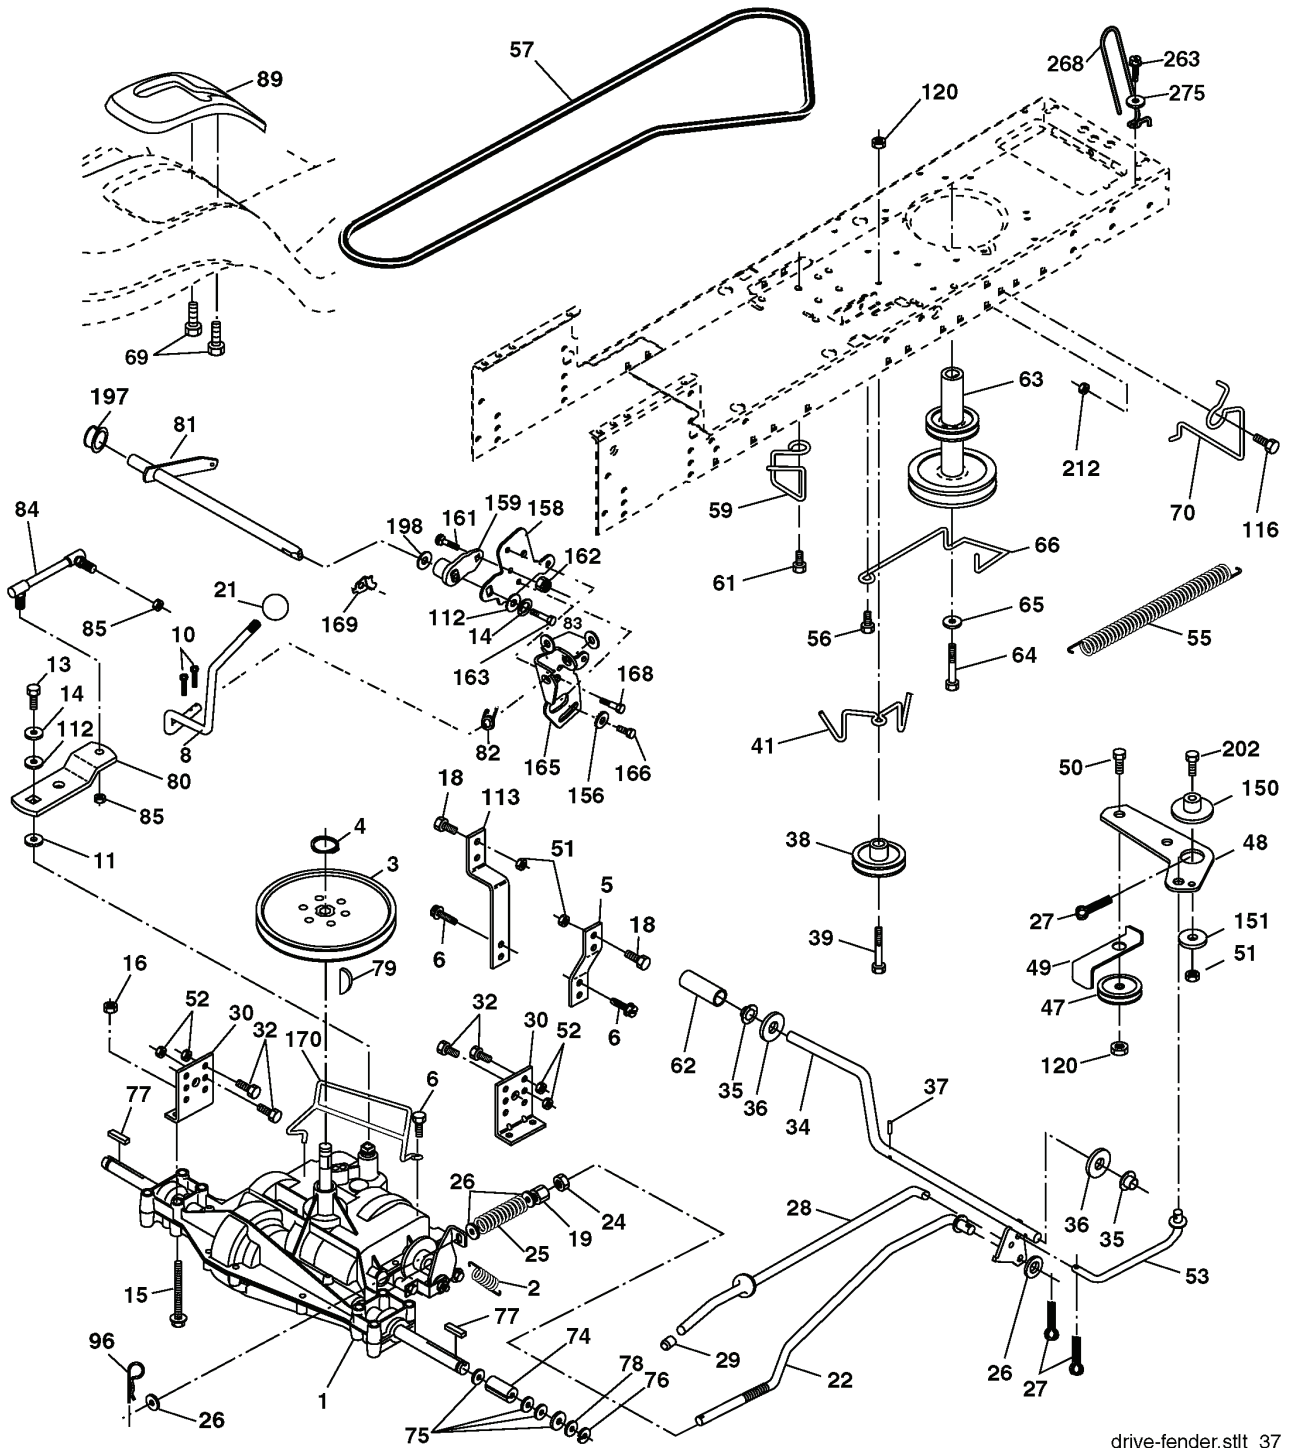

REPAIR PARTS

TRACTOR -- MODEL NUMBER LT151 (96011011100), PRODUCT NO. 960 11 01-11
DRIVE

REF.	PART NO.	DESCRIPTION	REMARK	QTY.	KIT
2	532146682	SPRING		1	
3	532123666	PULLEY		1	
4	812000028	CLIP		1	
5	532121520	BRACKET		1	
6	817060512	SCREW		1	
8	532192502	ROD SHIFT		1	
10	876020416	SPLIT PIN		1	
11	532105701	WASHER		1	
13	874550412	BOLT		1	
14	810040400	WASHER		1	
15	874490544	SCREW		1	
16	873800500	LOCK NUT		1	
18	874780616	BOLT		1	
19	873800600	NUT		1	
21	532121274	KNOB		1	
22	532130804	ROD		1	
24	873350600	NUT		1	
25	532106888	SPRING		1	
26	819131316	WASHER		1	
27	876020412	SPLIT PIN		1	
28	532175765	SHAFT		1	
29	532071673	COVER		1	
30	532174973	BRACKET		1	
32	874760512	BOLT		1	
34	532175578	SHAFT		1	
35	532120183	BEARING		1	
36	819211616	WASHER		1	
37	532124963	PIN RETAINING SCREW		1	
38	532179114	PULLEY		1	
39	872110622	BOLT		1	
41	532175556	BELT GUIDE		1	
47	532127783	PULLEY		1	
48	532154407	GUIDE		1	
49	532123205	BELT GUIDE		1	
50	872110612	BOLT		1	
51	873680600	NUT		1	
52	873680500	NUT		1	
53	532199652	TIGE DE TENSION POULIE		1	
55	532105709	SPRING		1	
56	817060620	SCREW		1	
57	532138255	BELT		1	
59	532169691	BELT GUIDE		1	
61	817120614	SCREW		1	
62	532124872	PEDAL RUBBER		1	
63	532175410	PULLEY		1	
64	532173937	BOLT		1	
65	810040700	WASHER		1	
66	532154778	TENSIONER		1	
69	532142432	SCREW		1	
70	532134683	BELT GUIDE		1	
74	532137057	SPACER		1	
75	532121749	WASHER		1	
76	812000001	RETAINER RING		1	
77	532123583	KEY		1	
78	532121748	WASHER		1	
79	532125096	WOODRUFF KEY		1	
80	532131486	ROD		1	
81	532165594	SHAFT		1	
82	532165711	SPRING		1	
83	819171216	WASHER		1	
84	532166228	LINK		1	
85	532150360	NUT		1	
89	532195720	BRACKET		1	
96	532124788	RETAINER RING		1	
112	819091210	WASHER		1	
113	532127285	BRACKET		1	
116	872140608	BOLT		1	
120	873900600	NUT		1	
150	532175456	SPACER		1	
151	819133210	WASHER		1	
156	532166002	WASHER		1	
158	532165589	BRACKET		1	
159	532183900	LEVER		1	
161	872140406	BOLT		1	
162	873680400	NUT		1	
163	874780416	BOLT		1	
165	532165623	BRACKET		1	
166	817490510	SCREW		1