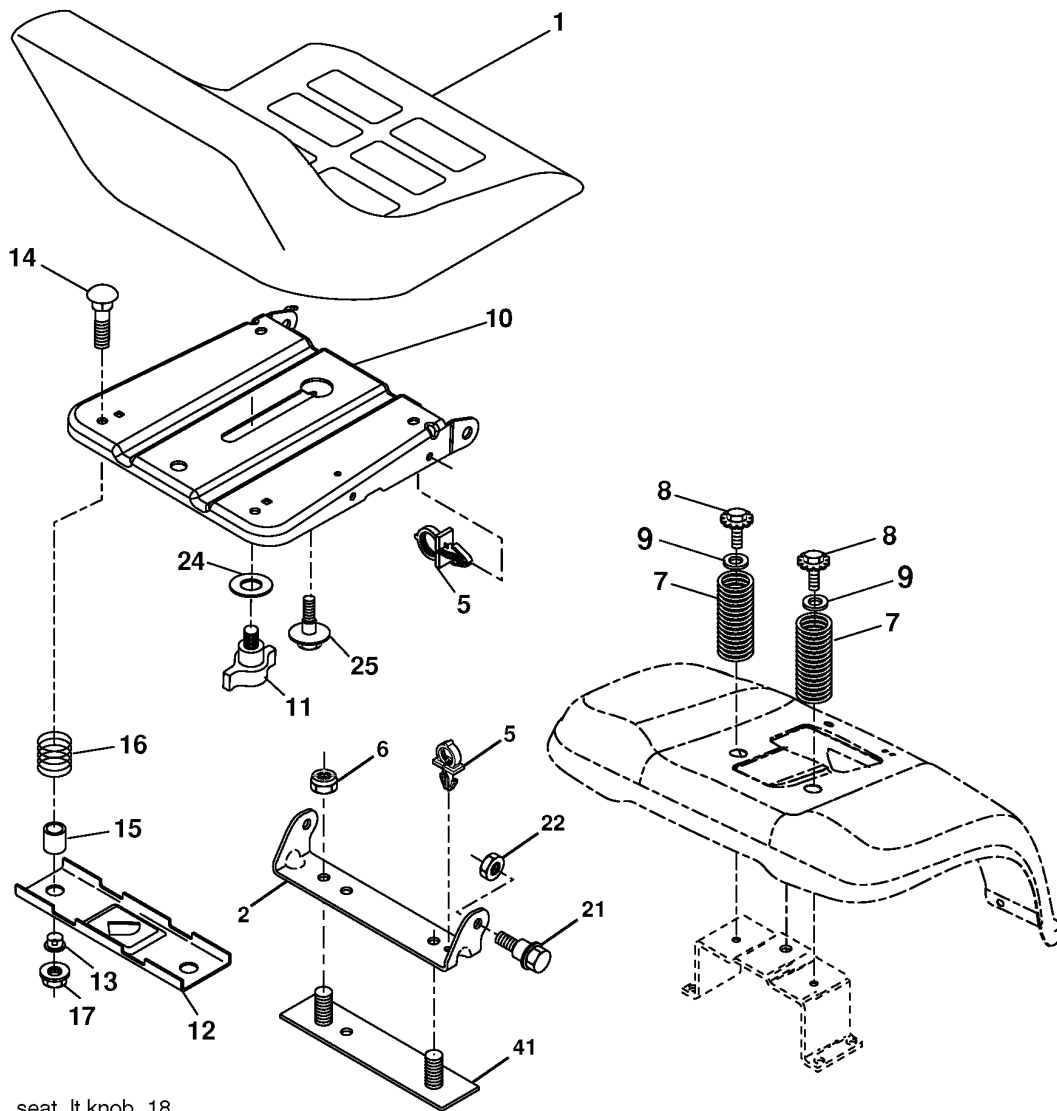

LT151, 96011011100, 960110111, 2006-01

SPARE PARTS LIST

REPAIR PARTS

TRACTOR -- MODEL NUMBER LT151 (96011011100), PRODUCT NO. 960 11 01-11
SEAT

seat_lt.knob_18

REF.	PART NO.	DESCRIPTION	REMARK	QTY.	KIT
1	532184991	SEAT		1	
2	532140551	BRACKET		1	
5	532145006	CLIP		1	
6	873800600	NUT		1	
7	532124181	SPRING		1	
8	817000616	SCREW		1	
9	819131614	WASHER		1	
10	532195530	BERCEAU DE SIEGE CONDUCTEUR		1	
11	532166369	WING NUT		1	
12	532174648	BRACKET		1	
13	532121248	BUSHING		1	
14	872050412	BOLT		1	
15	532134300	SPACER		1	
16	532121250	SPRING		1	
17	532123976	LOCKNUT		1	
21	532171852	BOLT		1	
22	873800500	LOCK NUT		1	
24	819171912	WASHER		1	
25	532127018	BOLT		1	
41	532140675	STRAP		1	

REPAIR PARTS

TRACTOR -- MODEL NUMBER LT151 (96011011100), PRODUCT NO. 960 11 01-11
MOWER LIFT

lift-rh.1piece_3

REF.	PART NO.	DESCRIPTION	REMARK	QTY.	KIT
1	532159460	WIRE		1	
2	532159471	LEVER		1	
3	532105767	PIN RETAINING SCREW		1	
4	812000002	RETAINER RING		1	
5	819211621	WASHER		1	
6	532120183	BEARING		1	
7	532109413	GRIP		1	
8	532124526	KNOB		1	
11	532139865	LINK		1	
12	532139866	LINK		1	
13	532124670	RETAINER RING		1	
15	532173288	LINK		1	
16	873350800	NUT		1	
17	532175689	BRACKET		1	
18	873800800	NUT		1	
19	532139868	LEVER		1	
20	532194209	SPRING		1	
31	532169865	BEARING		1	
32	873540600	NUT		1	