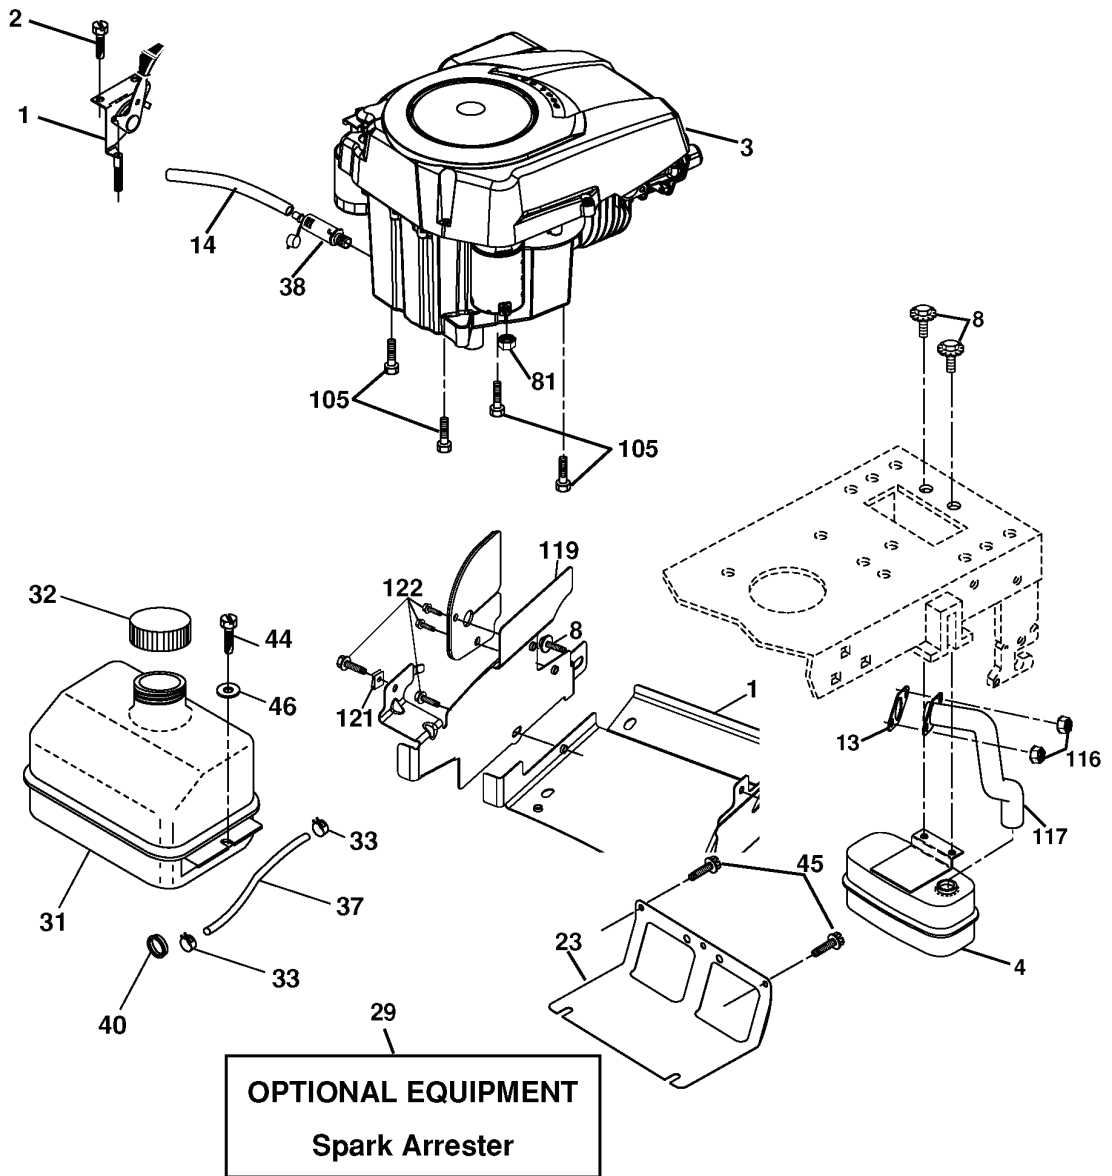

REPAIR PARTS

TRACTOR - - MODEL NUMBER LT151 (96011011100), PRODUCT NO. 960 11 01-11
ENGINE

REF.	PART NO.	DESCRIPTION	REMARK	QTY.	KIT
1	532170505	GASHEBEL		1	
2	817720408	SCREW		1	
4	532188655	MUFFLER		1	
8	532171877	BOLT		1	
13	532185909	GASKET		1	
14	532148456	TUBE		1	
23	532169837	HEAT SHIELD		1	
29	532137180	SPARK ARRESTER KIT		1	
31	532184900	FUEL TANK ASSY		1	
32	532140527	FUEL CAP		1	
33	532123487	HOSE CLAMP		1	
37	532137040	HOSE		1	
38	532181654	PLUG		1	
40	532124028	BUSHING		1	
44	817670412	SCREW		1	
45	817000612	SCREW		1	
46	819091416	WASHER		1	
81	873510400	NUT		1	
105	817120616	SCREW		1	
116	532184362	NUT		1	
117	532188654	TUBE EXHAUST		1	
119	532400597	PLAQUE PROTECTRICE GAUCHE		1	
120	532400596	PLAQUE PROTECTRICE DROITE		1	
121	532196688	NUT		1	
122	817670508	SCREW		1	
123	532137729	SCREW		1