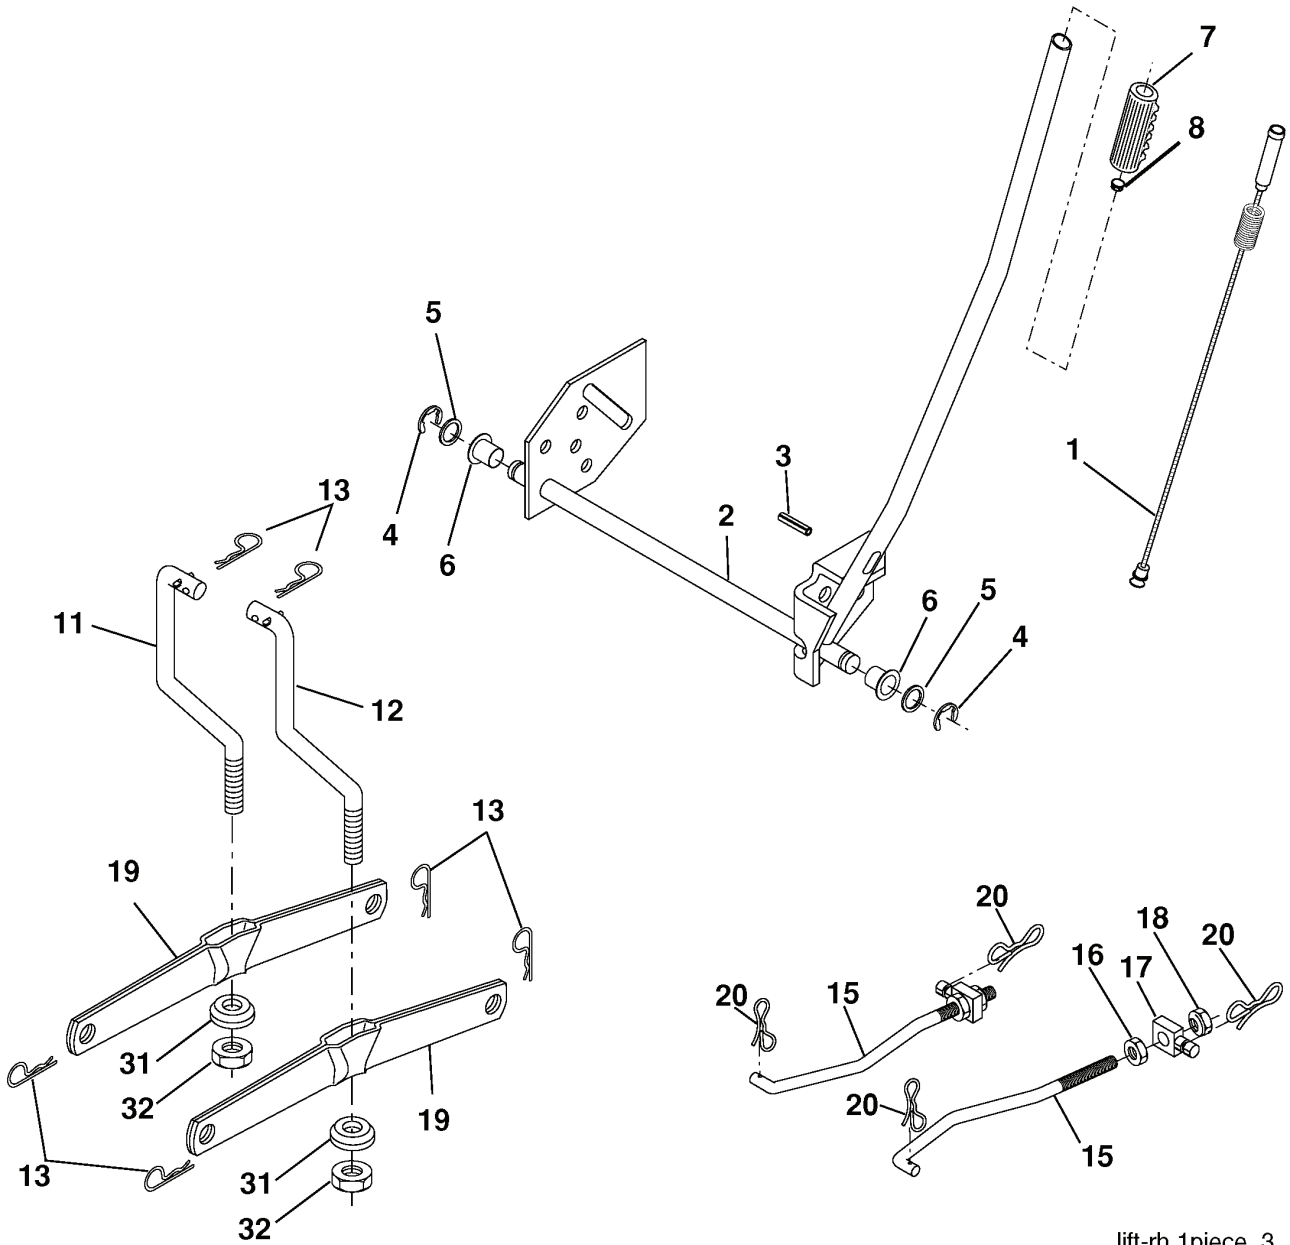

LT151, 96011011100, 960110111, 2006-01

SPARE PARTS LIST

REPAIR PARTS

TRACTOR -- MODEL NUMBER LT151 (96011011100), PRODUCT NO. 960 11 01-11
SEAT

seat_lt.knob_18

REF.	PART NO.	DESCRIPTION	REMARK	QTY.	KIT
1	532184991	SEAT		1	
2	532140551	BRACKET		1	
5	532145006	CLIP		1	
6	873800600	NUT		1	
7	532124181	SPRING		1	
8	817000616	SCREW		1	
9	819131614	WASHER		1	
10	532195530	BERCEAU DE SIEGE CONDUCTEUR		1	
11	532166369	WING NUT		1	
12	532174648	BRACKET		1	
13	532121248	BUSHING		1	
14	872050412	BOLT		1	
15	532134300	SPACER		1	
16	532121250	SPRING		1	
17	532123976	LOCKNUT		1	
21	532171852	BOLT		1	
22	873800500	LOCK NUT		1	
24	819171912	WASHER		1	
25	532127018	BOLT		1	
41	532140675	STRAP		1	

REPAIR PARTS

TRACTOR -- MODEL NUMBER LT151 (96011011100), PRODUCT NO. 960 11 01-11
MOWER LIFT

lift-rh.1piece_3

REF.	PART NO.	DESCRIPTION	REMARK	QTY.	KIT
1	532159460	WIRE		1	
2	532159471	LEVER		1	
3	532105767	PIN RETAINING SCREW		1	
4	812000002	RETAINER RING		1	
5	819211621	WASHER		1	
6	532120183	BEARING		1	
7	532109413	GRIP		1	
8	532124526	KNOB		1	
11	532139865	LINK		1	
12	532139866	LINK		1	
13	532124670	RETAINER RING		1	
15	532173288	LINK		1	
16	873350800	NUT		1	
17	532175689	BRACKET		1	
18	873800800	NUT		1	
19	532139868	LEVER		1	
20	532194209	SPRING		1	
31	532169865	BEARING		1	
32	873540600	NUT		1	