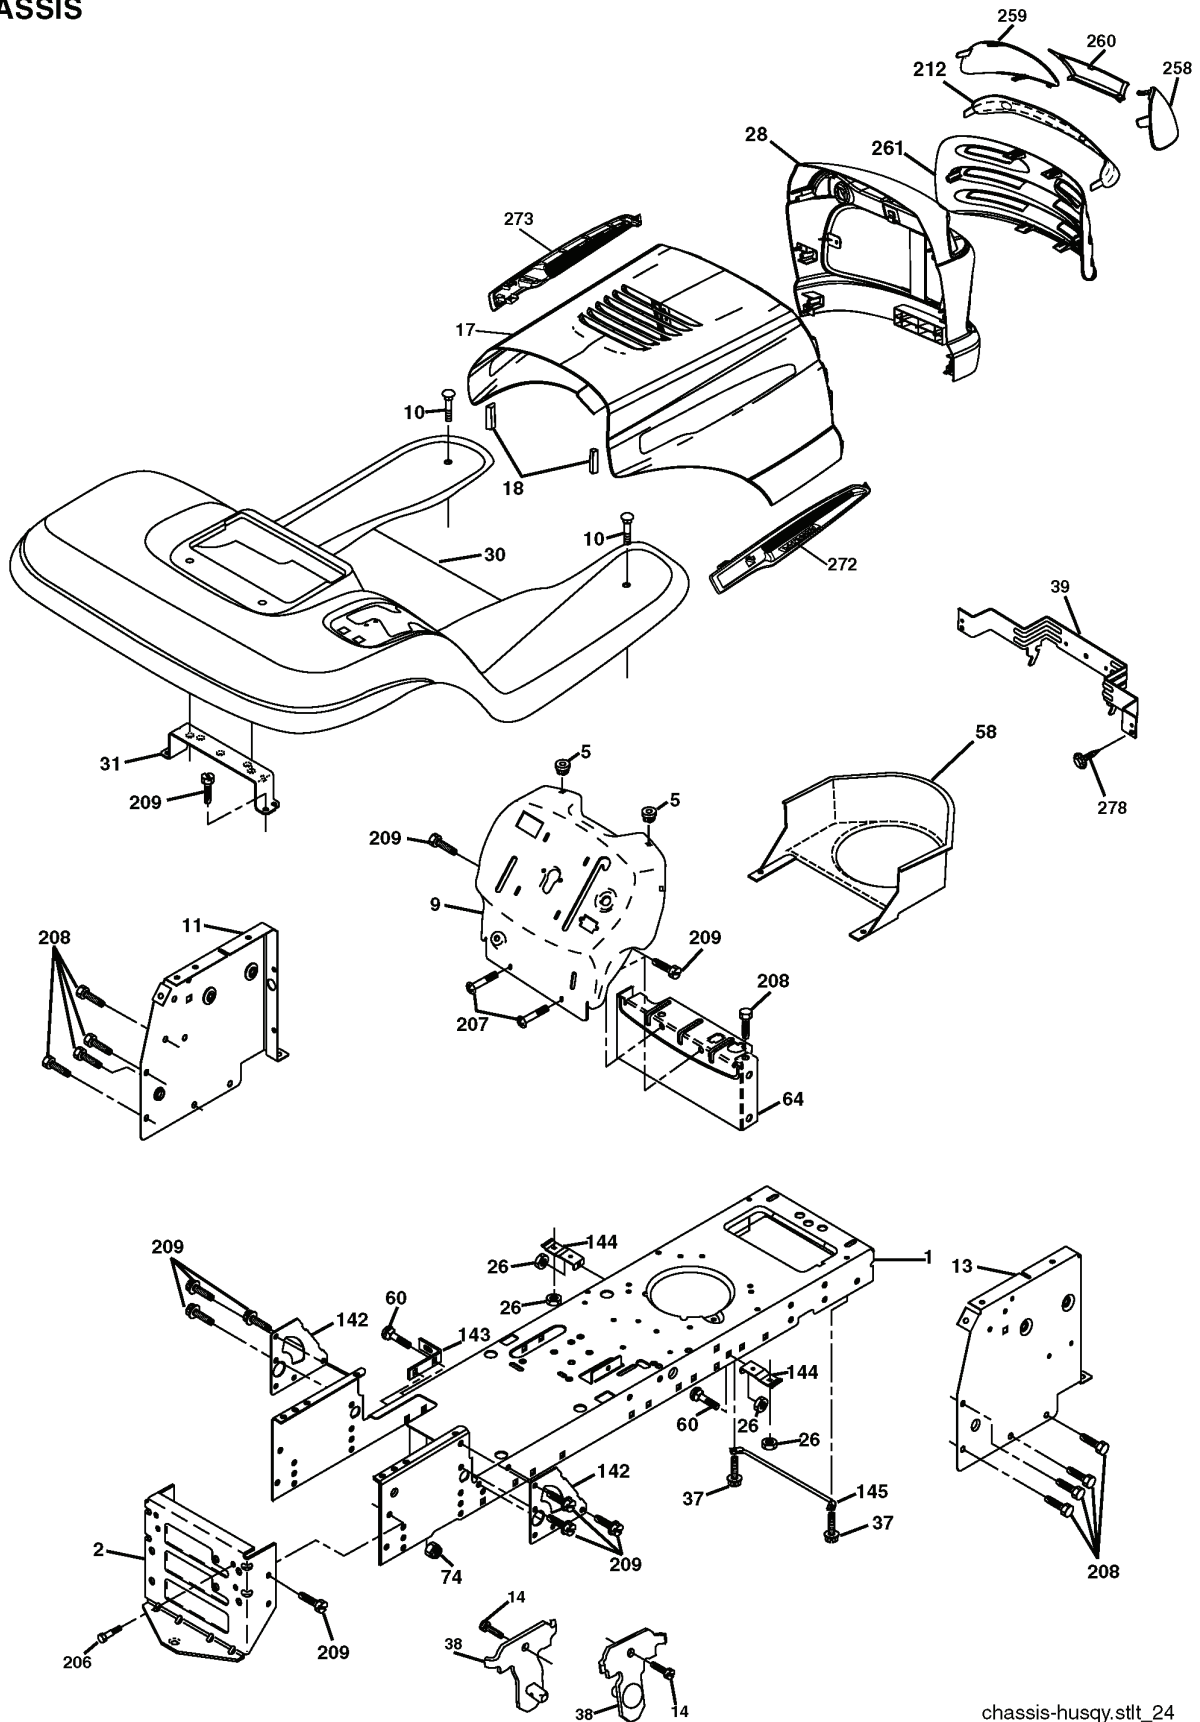

REPAIR PARTS

TRACTOR - - MODEL NUMBER LT151 (96011011100), PRODUCT NO. 960 11 01-11
ENGINE

REF.	PART NO.	DESCRIPTION	REMARK	QTY.	KIT
1	532170505	GASHEBEL		1	
2	817720408	SCREW		1	
4	532188655	MUFFLER		1	
8	532171877	BOLT		1	
13	532185909	GASKET		1	
14	532148456	TUBE		1	
23	532169837	HEAT SHIELD		1	
29	532137180	SPARK ARRESTER KIT		1	
31	532184900	FUEL TANK ASSY		1	
32	532140527	FUEL CAP		1	
33	532123487	HOSE CLAMP		1	
37	532137040	HOSE		1	
38	532181654	PLUG		1	
40	532124028	BUSHING		1	
44	817670412	SCREW		1	
45	817000612	SCREW		1	
46	819091416	WASHER		1	
81	873510400	NUT		1	
105	817120616	SCREW		1	
116	532184362	NUT		1	
117	532188654	TUBE EXHAUST		1	
119	532400597	PLAQUE PROTECTRICE GAUCHE		1	
120	532400596	PLAQUE PROTECTRICE DROITE		1	
121	532196688	NUT		1	
122	817670508	SCREW		1	
123	532137729	SCREW		1	

REPAIR PARTS

TRACTOR -- MODEL NUMBER LT151 (96011011100), PRODUCT NO. 960 11 01-11
CHASSIS

REF.	PART NO.	DESCRIPTION	REMARK	QTY.	KIT
1	532174619	FRAME		1	
2	532176554	PLATE		1	
5	532155272	DAMPER		1	
9	532193937	DASH		1	
10	872140608	BOLT		1	
11	532174996	DASHBOARD		1	
13	532181719	DASHBOARD		1	
14	817490608	SCREW		1	
17	532188893	HOOD		1	
18	532184921	BUMPER		1	
26	873800600	NUT		1	
28	532183538	GRILL		1	
30	532193938	FENDER		1	
31	532139976	BRACKET		1	
37	817490508	SCREW		1	
38	532175710	BRACKET		1	
39	532174714	BRACKET PIVOT LASER LT		1	
58	532187154	DUCT		1	
60	872140606	BOLT		1	
64	532154798	PANEL		1	
74	873680600	NUT		1	
142	532175702	PLATE		1	
143	532186689	BRACKET		1	
144	532175582	BRACKET		1	
145	532156524	SHAFT		1	
206	532170165	BOLT		1	
207	817670508	SCREW		1	
208	817670608	SCREW		1	
209	817000612	SCREW		1	
212	532183548	INSERT		1	
258	532185214	LENS		1	
259	532185213	LENS		1	
260	532185216	INSERT		1	
261	532185212	INSERT		1	
272	532188896	VENT HOOD RH		1	
273	532188895	VENT HOOD LH		1	
278	532191611	SCREW		1	
---	532005479	PLUG		1	
---	532187801	PLUG		1	