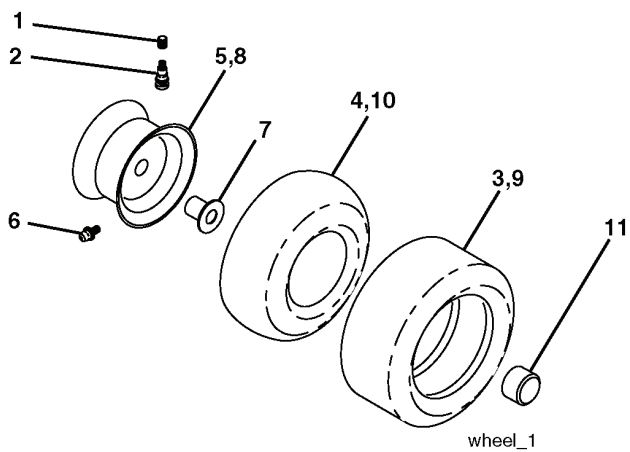

REPAIR PARTS

TRACTOR -- MODEL NUMBER LT151 (96011011100), PRODUCT NO. 960 11 01-11
CHASSIS

REF.	PART NO.	DESCRIPTION	REMARK	QTY.	KIT
1	532174619	FRAME		1	
2	532176554	PLATE		1	
5	532155272	DAMPER		1	
9	532193937	DASH		1	
10	872140608	BOLT		1	
11	532174996	DASHBOARD		1	
13	532181719	DASHBOARD		1	
14	817490608	SCREW		1	
17	532188893	HOOD		1	
18	532184921	BUMPER		1	
26	873800600	NUT		1	
28	532183538	GRILL		1	
30	532193938	FENDER		1	
31	532139976	BRACKET		1	
37	817490508	SCREW		1	
38	532175710	BRACKET		1	
39	532174714	BRACKET PIVOT LASER LT		1	
58	532187154	DUCT		1	
60	872140606	BOLT		1	
64	532154798	PANEL		1	
74	873680600	NUT		1	
142	532175702	PLATE		1	
143	532186689	BRACKET		1	
144	532175582	BRACKET		1	
145	532156524	SHAFT		1	
206	532170165	BOLT		1	
207	817670508	SCREW		1	
208	817670608	SCREW		1	
209	817000612	SCREW		1	
212	532183548	INSERT		1	
258	532185214	LENS		1	
259	532185213	LENS		1	
260	532185216	INSERT		1	
261	532185212	INSERT		1	
272	532188896	VENT HOOD RH		1	
273	532188895	VENT HOOD LH		1	
278	532191611	SCREW		1	
---	532005479	PLUG		1	
---	532187801	PLUG		1	

REPAIR PARTS

TRACTOR -- MODEL NUMBER LT151 (96011011100), PRODUCT NO. 960 11 01-11

WHEELS & TIRES

REF.	PART NO.	DESCRIPTION	REMARK	QTY.	KIT
1	532059192	CAP VALVE		1	
2	532065139	NIPPLE		1	
3	532106222	TIRE		1	
4	532059904	HOSE		1	
5	532138336	RIM		1	
6	532124957	FITTING		1	
7	532124959	BEARING		1	
8	532138337	RIM SPROCKET		1	
9	532106268	TIRE		1	
10	532124926	HOSE		1	
11	532175039	HUB CAP		1	
--	532144334	SEALING FOAM		1	