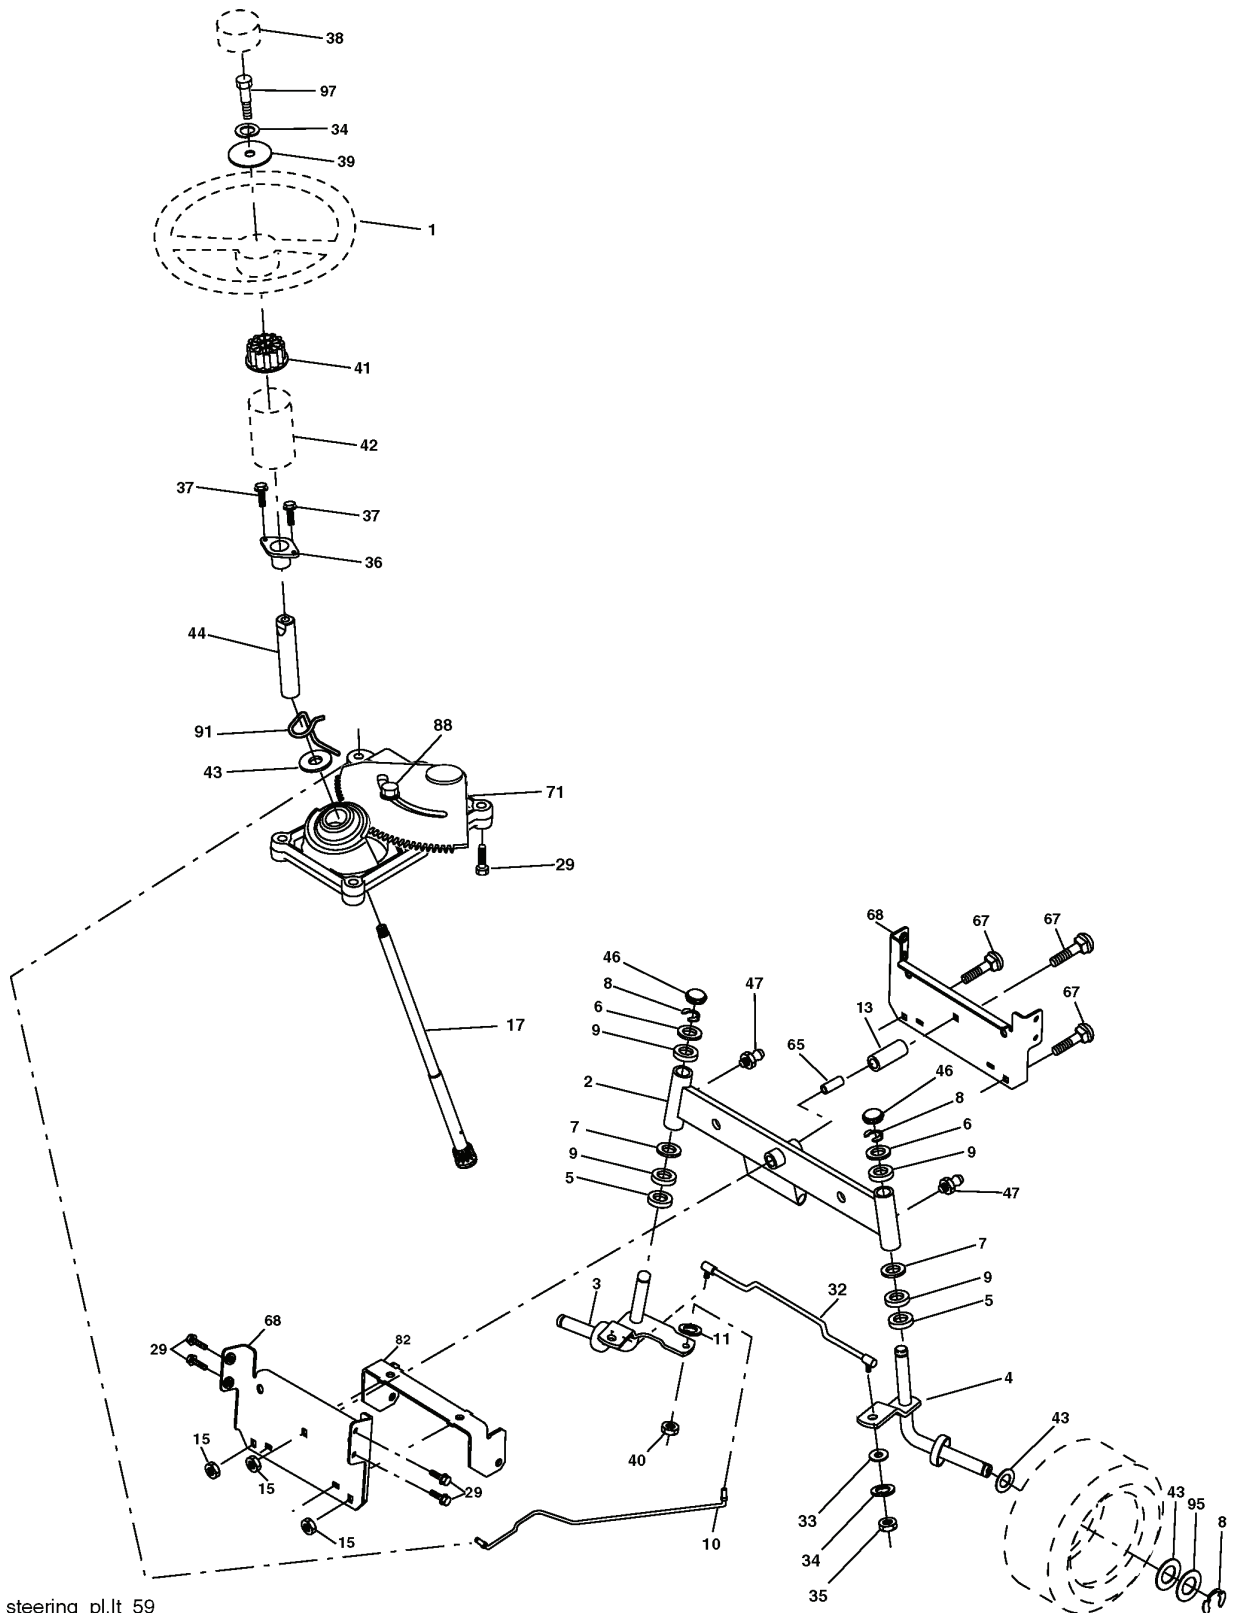

REPAIR PARTS

TRACTOR -- MODEL NUMBER LT151 (96011011100), PRODUCT NO. 960 11 01-11
STEERING

REF.	PART NO.	DESCRIPTION	REMARK	QTY.	KIT
1	532193943	WHEEL STEERING		1	
2	532175131	AXLE		1	
3	532169840	SPINDLE		1	
4	532169839	SPINDLE		1	
5	532124931	WASHER		1	
6	532121748	WASHER		1	
7	819272016	WASHER		1	
8	812000029	RETAINER RING		1	
9	532124937	BEARING COL. STRG.		1	
10	532175121	ROD		1	
11	810040600	WASHER		1	
13	532136518	PIPE		1	
15	532145212	NUT		1	
17	532190753	ROD		1	
29	817000612	SCREW		1	
32	532171888	ROD		1	
33	819111216	WASHER		1	
34	810040500	WASHER		1	
35	873540500	NUT		1	
36	532155099	BUSHING		1	
37	532152927	SCREW		1	
38	532193652	HUB		1	
39	819113812	WASHER		1	
40	873540600	NUT		1	
41	532186737	ADAPTER		1	
42	532169634	SLEEVE		1	
43	532121749	WASHER		1	
44	532190752	SHAFT		1	
46	532121232	HUB CAP		1	
47	532183226	FITTING		1	
65	532160367	SPACER		1	
67	872110618	BOLT		1	
68	532169827	SHAFT		1	
71	532175146	STEERING GEAR		1	
82	532199978	SUPPORT ESSIEU AVANT		1	
88	532175118	BOLT		1	
91	532175553	SPRING		1	
95	532188967	WASHER		1	
97	874780564	BOLT		1