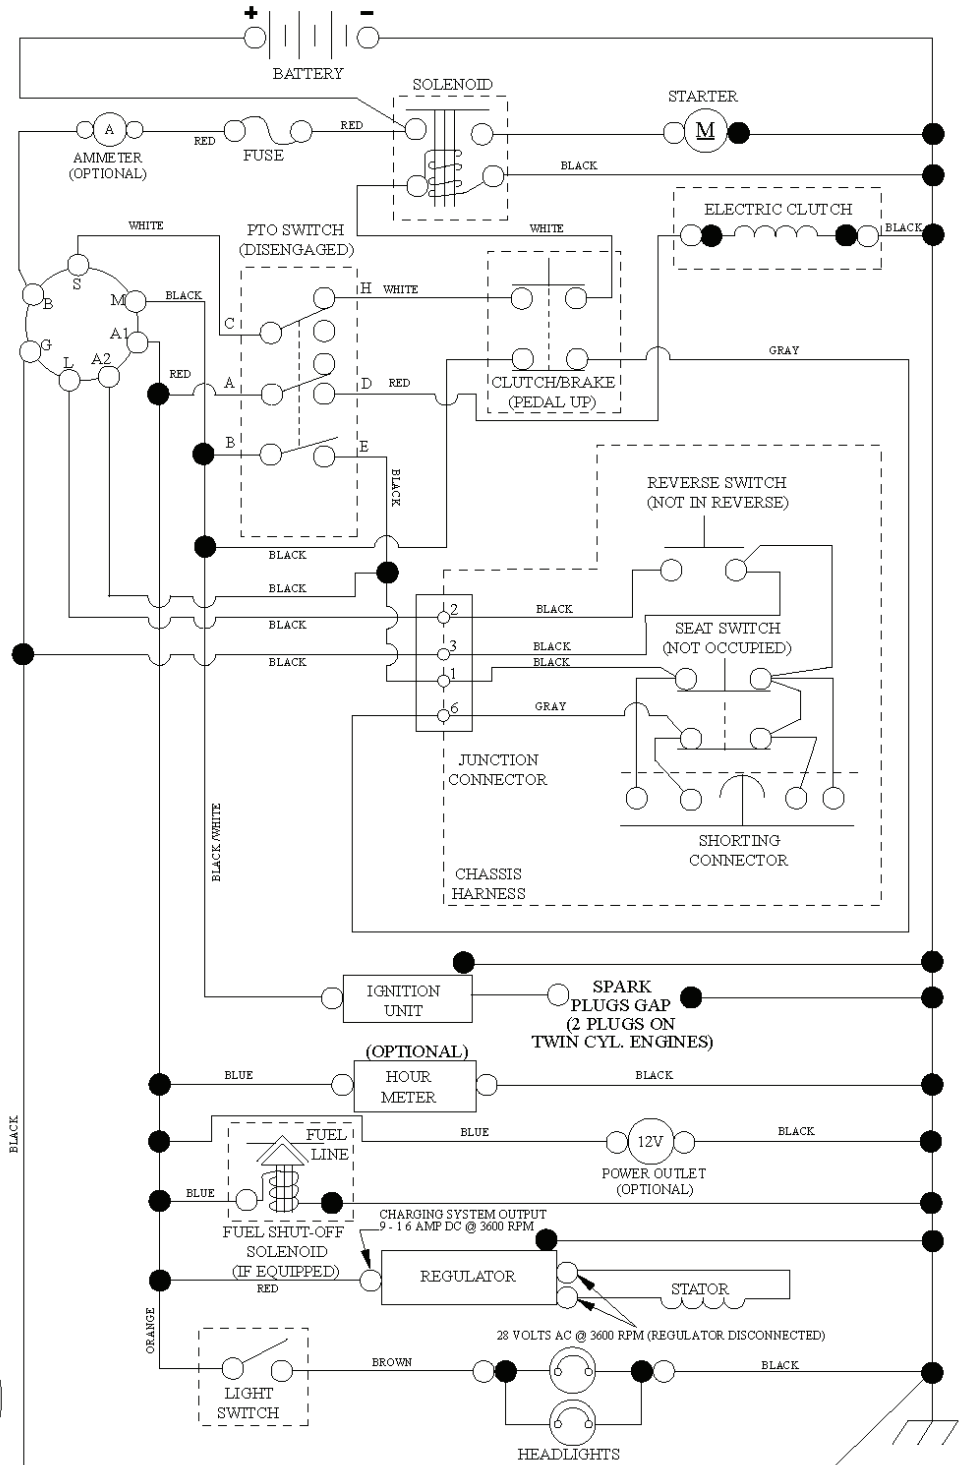

POSITION	CIRCUIT "MAKE"
OFF	M+G+A1
RUN/OVERRIDE	B+A1
RUN	B+A1 L+A2
START	B + S + A1

WIRING INSULATED CLIPS
NOTE: IF WIRING INSULATED CLIPS WERE REMOVED FOR SERVICING OF UNIT, THEY SHOULD BE RE-INSTALLED TO PROPERLY SECURE YOUR WIRING.