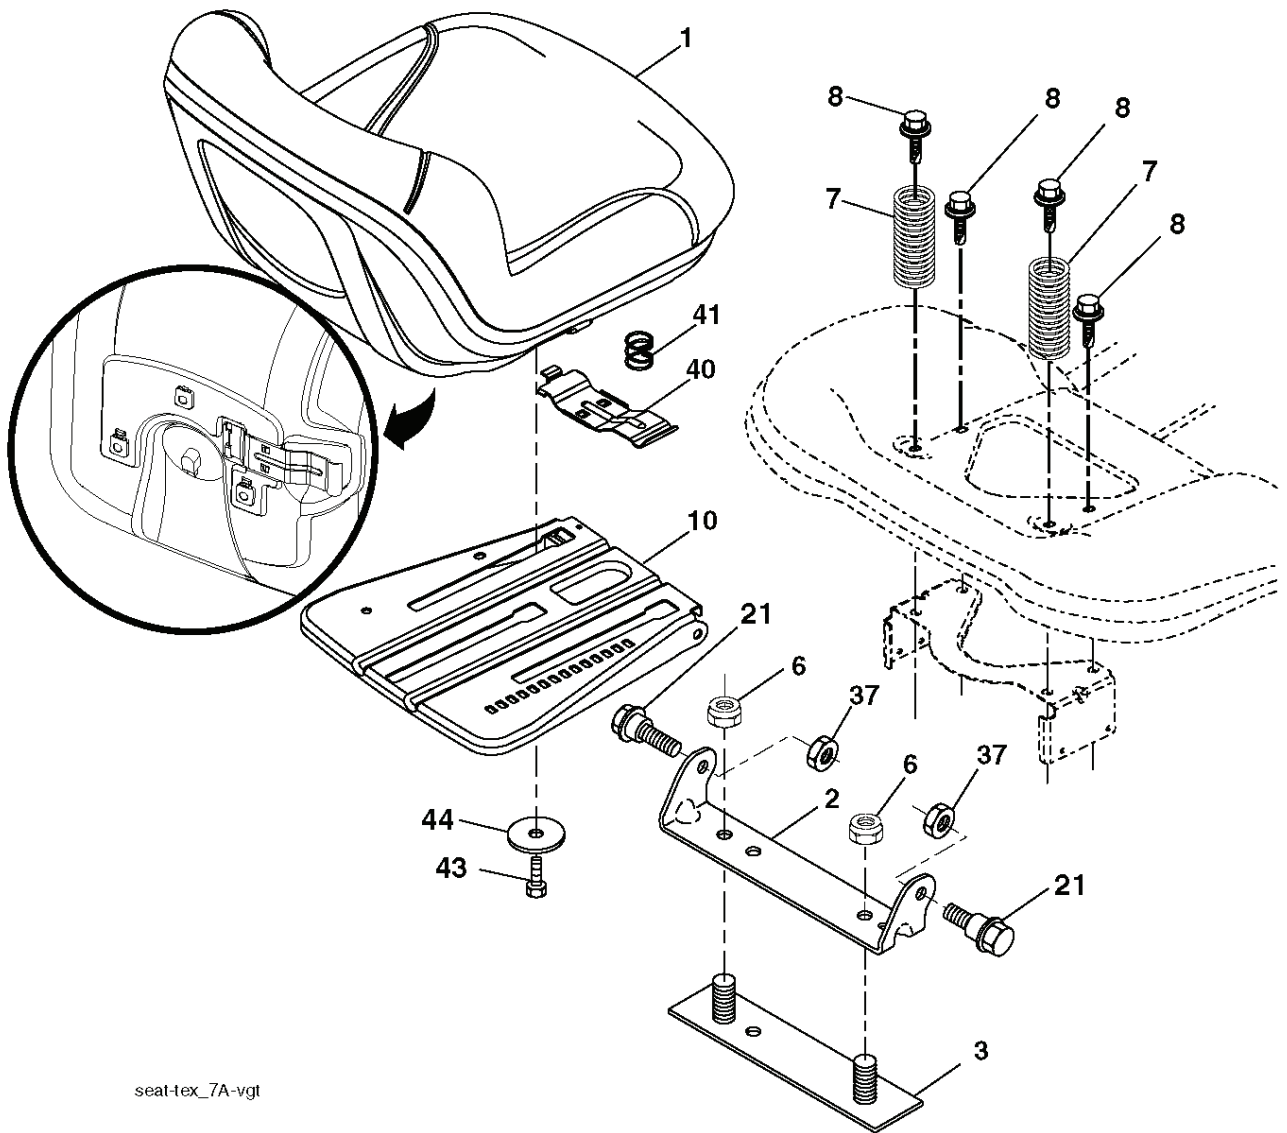

REF.	PART NO.	DESCRIPTION	REMARK	QTY.	KIT
2	532422027	SHAFT		1	
3	532195231	LEVER		1	
7	532411555	GRIP		1	
10	532196314	SPRING		1	
87	532194209	SPRING		1	
88	532410710	SPRING		1	
89	819191912	WASHER		1	
90	532194208	PIN		1	
91	532195181	LINK		1	
97	817000612	SCREW		1	
98	532195270	LINK		1	
100	873930600	NUT		1	
101	532407003	LINK		1	

PTO SWITCH (MATING SIDE)

POSITION	CIRCUIT "MAKE"
OFF	M+G+A1
RUN/OVERRIDE	B+A1
RUN	B+A1 L+A2
START	B + S + A1

WIRING INSULATED CLIPS
 NOTE: IF WIRING INSULATED CLIPS WERE REMOVED FOR SERVICING OF UNIT, THEY SHOULD BE RE-INSTALLED TO PROPERLY SECURE YOUR WIRING.

seat-tex_7A-vgt

REF.	PART NO.	DESCRIPTION	REMARK	QTY.	KIT
1	532439819	SEAT		1	
2	532180166	BRACKET		1	
3	532140675	STRAP		1	
6	873800600	NUT		1	
7	532124181	SPRING		1	
8	532171877	BOLT		1	
10	532196977	PLATE		1	
21	532171852	BOLT		1	
37	873800500	LOCK NUT		1	
40	532197661	HANDLE		1	
41	532198200	SPRING		1	
43	874760612	BOLT		1	
44	819133812	WASHER		1	