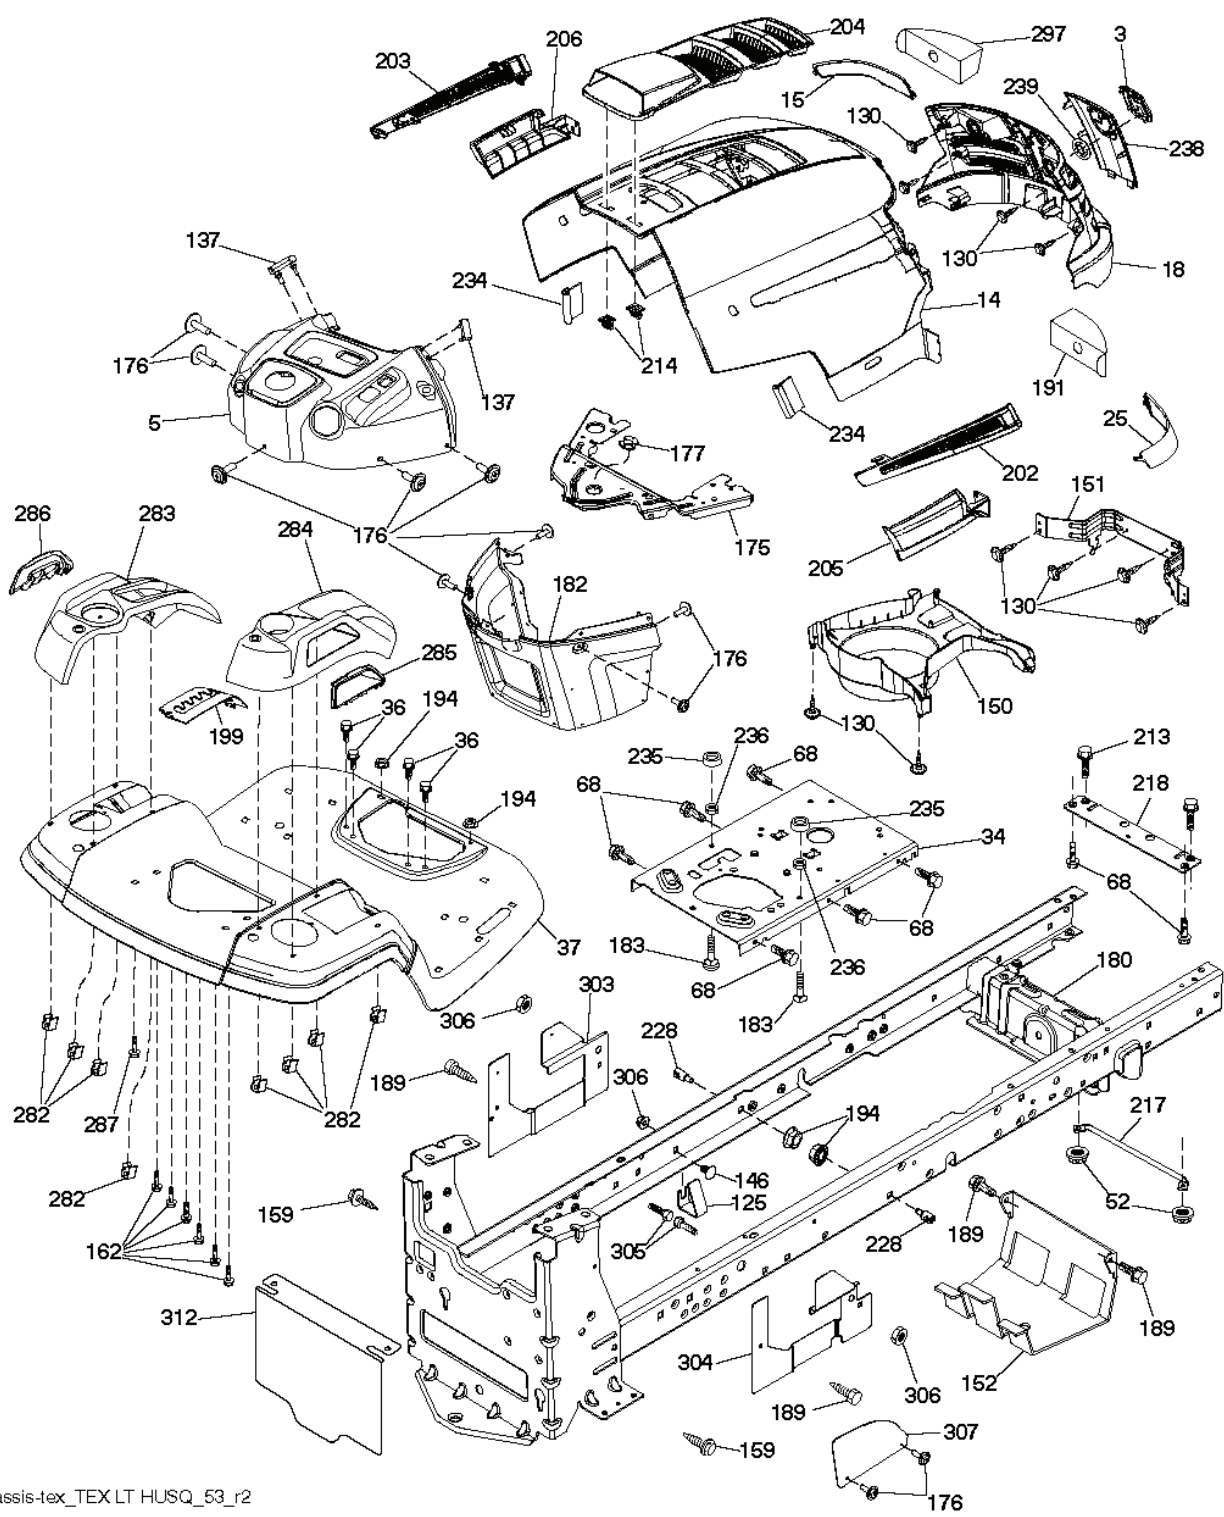

LTH 174, 96041024500, 2011-12

SPARE PARTS LIST

REF.	PART NO.	DESCRIPTION	REMARK	QTY.	KIT
1	532400389	LABEL		1	
2	581627301	DECAL		1	
3	532196841	DECAL		1	
4	532447468	DECAL		1	
5	532159736	DECAL		1	
6	532180432	DECAL		1	
7	532182166	DECAL		1	
8	532433512	DECAL		1	
9	532145005	DECAL		1	
10	532140837	DECAL		1	
11	532196357	DECALC:"DANGER DEFLECTEUR"		1	
12	532160396	DECAL		1	
13	532159737	DECAL		1	
14	532401146	DECAL		1	
--	532439681	PLATE		1	
--	532439682	PAD		1	
--	532162598	DECAL		1	
--	532166960	DECAL		1	

REF.	PART NO.	DESCRIPTION	REMARK	QTY.	KIT
2	532422027	SHAFT		1	
3	532195231	LEVER		1	
7	532411555	GRIP		1	
10	532196314	SPRING		1	
87	532194209	SPRING		1	
88	532410710	SPRING		1	
89	819191912	WASHER		1	
90	532194208	PIN		1	
91	532195181	LINK		1	
97	817000612	SCREW		1	
98	532195270	LINK		1	
100	873930600	NUT		1	
101	532407003	LINK		1	

PTO SWITCH (MATING SIDE)

POSITION	CIRCUIT "MAKE"
OFF	M+G+A1
RUN/OVERRIDE	B+A1
RUN	B+A1 L+A2
START	B + S + A1

WIRING INSULATED CLIPS
 NOTE: IF WIRING INSULATED CLIPS WERE REMOVED FOR SERVICING OF UNIT, THEY SHOULD BE RE-INSTALLED TO PROPERLY SECURE YOUR WIRING.

seat-tex_7A-vgt

REF.	PART NO.	DESCRIPTION	REMARK	QTY.	KIT
1	532439819	SEAT		1	
2	532180166	BRACKET		1	
3	532140675	STRAP		1	
6	873800600	NUT		1	
7	532124181	SPRING		1	
8	532171877	BOLT		1	
10	532196977	PLATE		1	
21	532171852	BOLT		1	
37	873800500	LOCK NUT		1	
40	532197661	HANDLE		1	
41	532198200	SPRING		1	
43	874760612	BOLT		1	
44	819133812	WASHER		1	