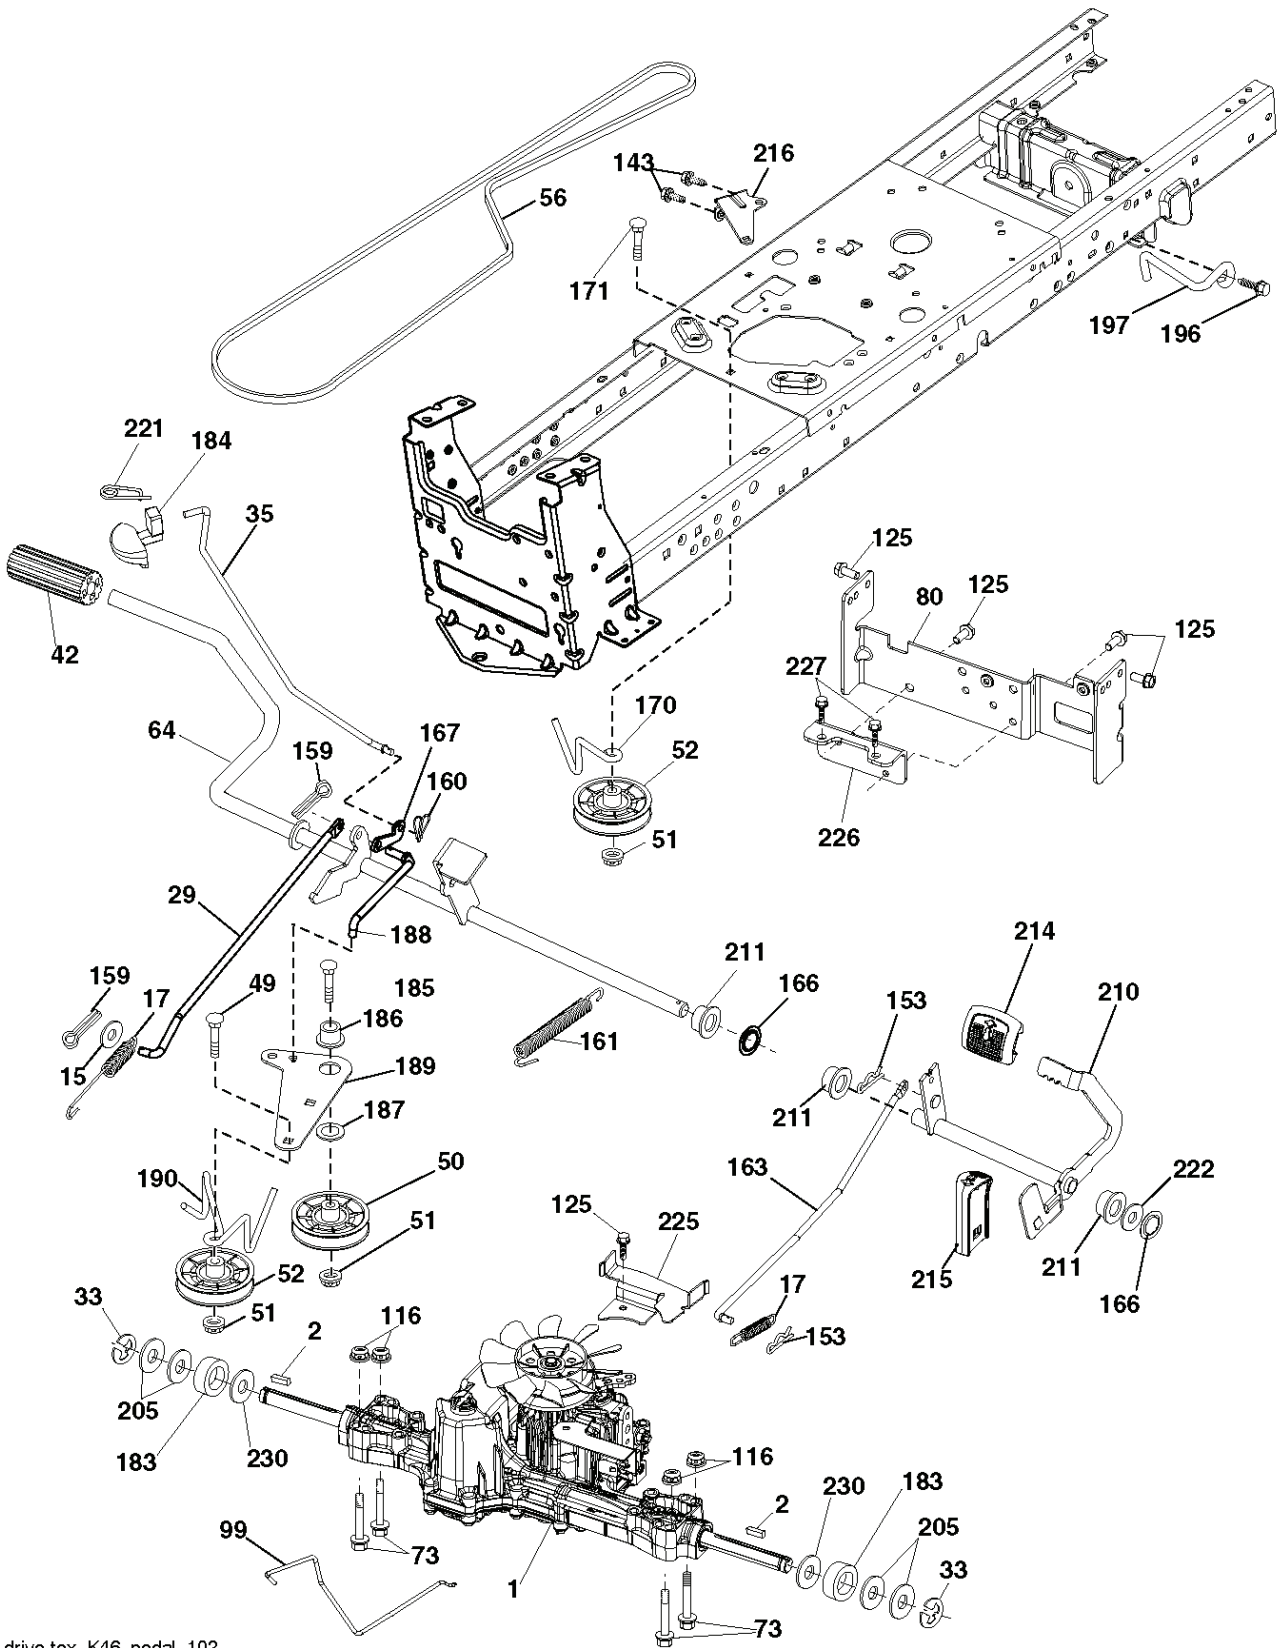

LTH 174, 96041024500, 2011-12

SPARE PARTS LIST

REF.	PART NO.	DESCRIPTION	REMARK	QTY.	KIT
1	532400389	LABEL		1	
2	581627301	DECAL		1	
3	532196841	DECAL		1	
4	532447468	DECAL		1	
5	532159736	DECAL		1	
6	532180432	DECAL		1	
7	532182166	DECAL		1	
8	532433512	DECAL		1	
9	532145005	DECAL		1	
10	532140837	DECAL		1	
11	532196357	DECALC:"DANGER DEFLECTEUR"		1	
12	532160396	DECAL		1	
13	532159737	DECAL		1	
14	532401146	DECAL		1	
--	532439681	PLATE		1	
--	532439682	PAD		1	
--	532162598	DECAL		1	
--	532166960	DECAL		1	

REF.	PART NO.	DESCRIPTION	REMARK	QTY.	KIT
1	000000000	W/O DESCRIPTION	Engine Kohler Model No SV530-0212	1	
2	532188655	MUFFLER		1	
9	532194320	BELT GUIDE		1	
11	532180505	CLUTCH		1	
12	532405471	PULLEY		1	
15	532407545	FUEL TANK		1	
18	532430220	FUEL CAP		1	
20	532183897	CONTROL		1	
21	532416358	SCREW		1	
28	532137040	HOSE		1	
29	532137180	SPARK ARRESTER KIT		1	
37	532123487	HOSE CLAMP		1	
41	532126197	WASHER		1	
42	810040700	WASHER		1	
45	873510400	NUT		1	
69	532185909	GASKET		1	
85	532173937	BOLT		1	
86	532192334	SCREW		1	
87	532171877	BOLT		1	
90	817000616	SCREW		1	
92	817120616	SCREW		1	
94	532188654	TUBE EXHAUST		1	
96	819091416	WASHER		1	
97	817670412	SCREW		1	
105	532440681	SHIELD		1	
106	532440680	SHIELD		1	
108	532421794	ENGINE COVER		1	
122	532421922	EXTENSION PIPE		1	