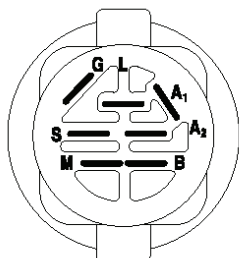

POSITION	CIRCUIT "MAKE"
OFF	M+G+A1
RUN/OVERRIDE	B+A1
RUN	B+A1 L+A2
START	B + S + A1

WIRING INSULATED CLIPS
NOTE: IF WIRING INSULATED CLIPS WERE REMOVED FOR SERVICING OF UNIT, THEY SHOULD BE RE-INSTALLED TO PROPERLY SECURE YOUR WIRING.