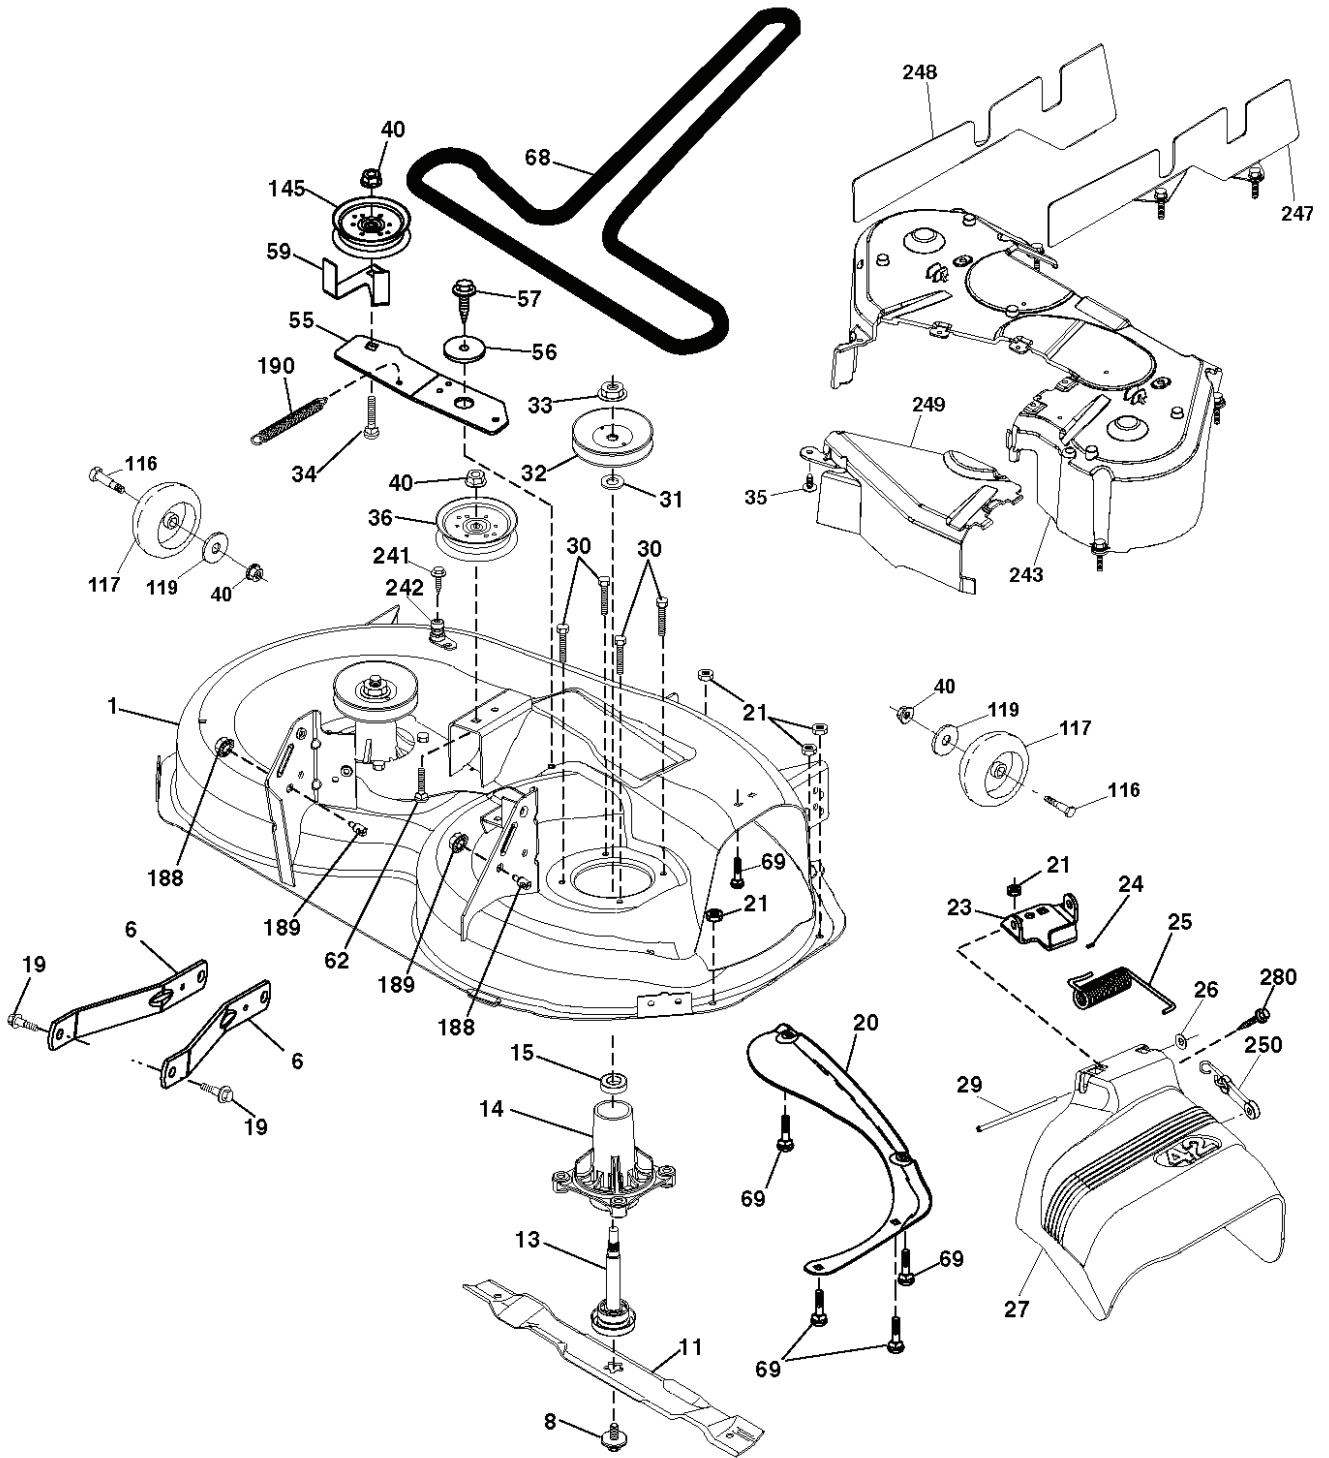

REF.	PART NO.	DESCRIPTION	REMARK	QTY.	KIT
1	584927501	DECK SHELL		1	
6	532195186	ARM		1	
8	532193003	SCREW		1	
11	532138971	BLADE		1	
13	532192872	SHAFT ASSY		1	
14	532187281	BEARING HOUSING		1	
15	532110485	BEARING		1	
19	532196539	BOLT		1	
20	532159770	RAIL		1	
21	873680500	NUT		1	
23	532192557	HINGE		1	
24	532105304	HUB CAP		1	
25	532197026	TORSION SPRING		1	
26	532110452	NUT		1	
27	532411485	NONAME		1	
29	532131491	SHAFT		1	
30	532173984	SCREW		1	
31	532187690	WASHER		1	
32	532153535	PULLEY		1	
33	532400234	NUT		1	
34	872110612	BOLT		1	
35	532133835	XMAS TREE FASTNER		1	
36	532197379	PULLEY		1	
40	873900600	NUT		1	
55	532437110	ARM		1	
56	532199092	SPACER		1	
57	817000616	SCREW		1	
59	532141043	GUARD		1	
62	872110616	BOLT		1	
68	532144959	BELT		1	
69	872140505	BOLT		1	
116	532124842	BOLT		1	
117	532188606	WHEEL		1	
119	819121414	WASHER		1	
145	532193197	PULLEY		1	
188	532195161	STUD		1	
189	873900500	NUT		1	
190	532197251	SPRING		1	
241	532152927	SCREW		1	
242	532415598	HOSE COUPLING		1	
243	532432394	COVER		1	
247	532432393	SHIELD		1	
248	532432392	SHIELD		1	
249	532406514	COVER		1	
250	532436087	ELASTIC STRAP	Kit Bungee	1	
280	817670608	SCREW		1	
--	532192870	SPINDLE	Mandrel Assembly (Includes housing, shaft assembly, and bearing only - pulley/nut/washer and blade bolt/washers not included)	1	
--	TBD	TBD	(583 93 50-03) REPLACEMNT DECK	1