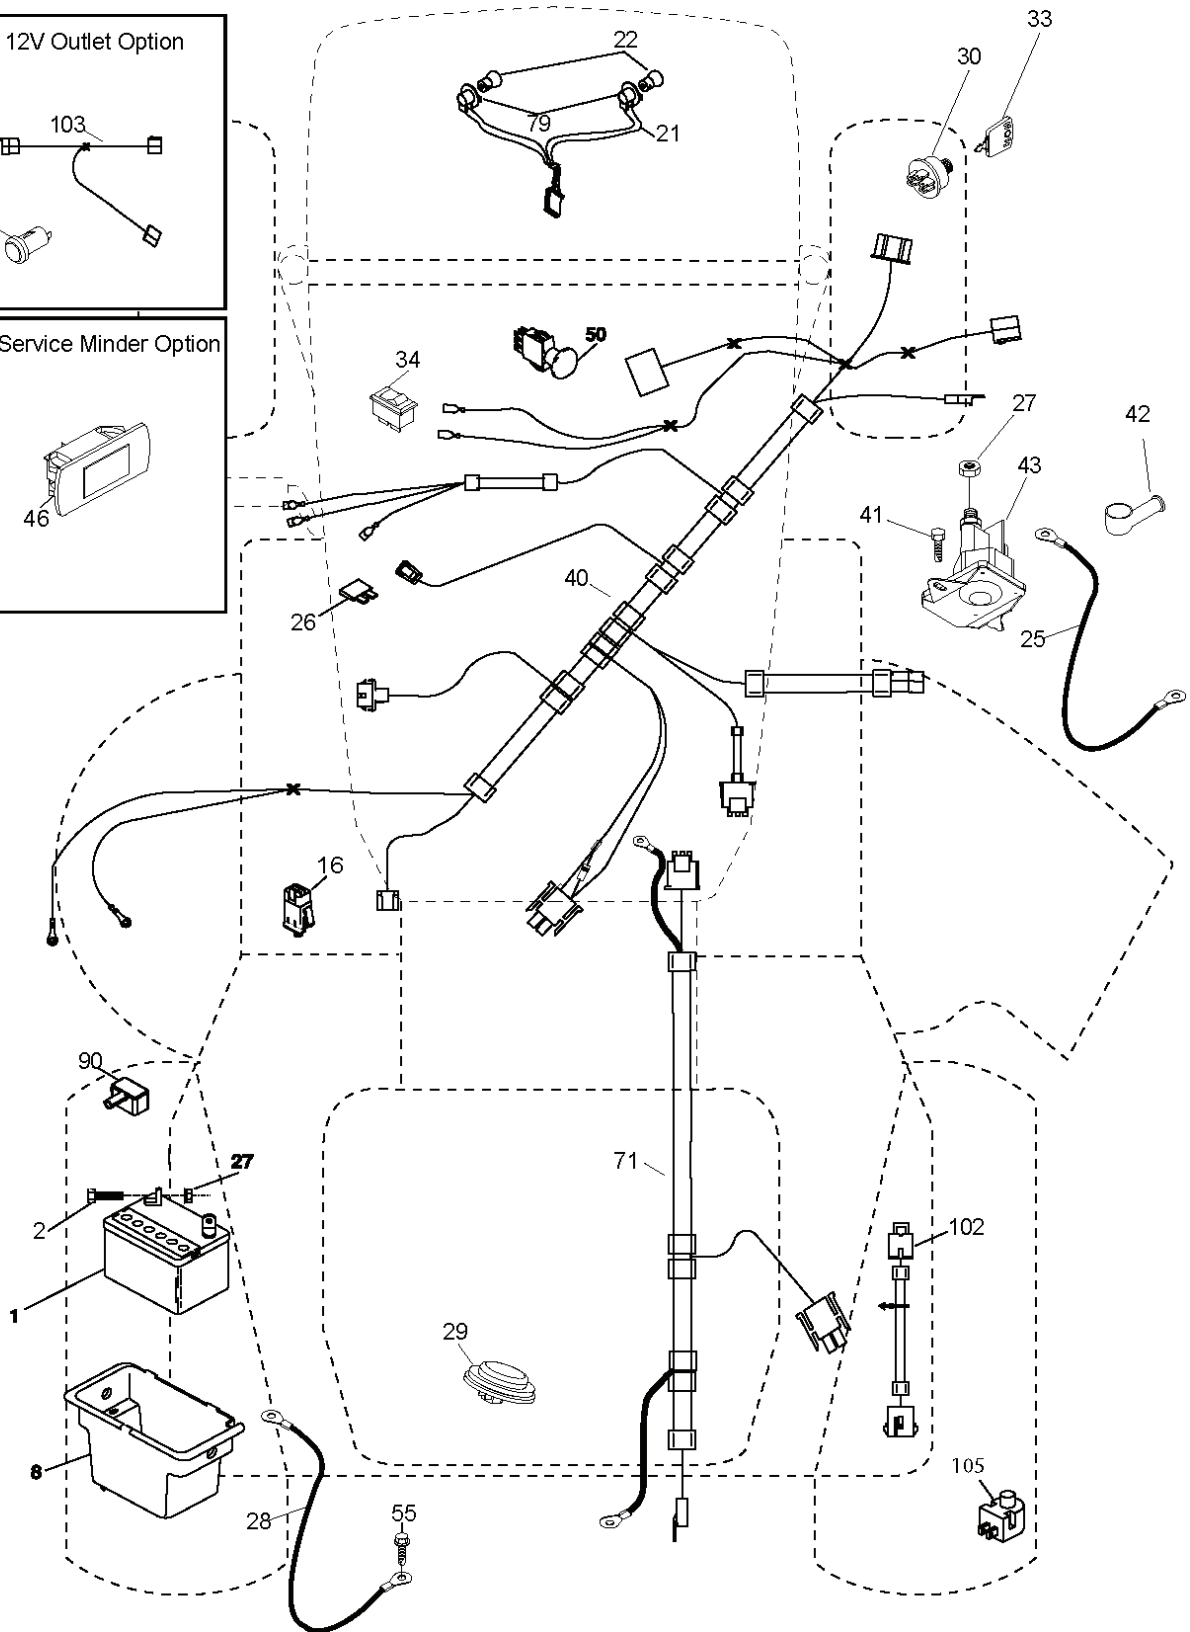

T12S

With 12V Outlet Option

With Service Minder Option

REF.	PART NO.	DESCRIPTION	REMARK	QTY.	KIT
1	532163465	BATTERY		1	
2	874760412	BOLT		1	
8	532193228	BOX		1	
16	532176138	MICRO SWITCH		1	
21	532400252	HARNESS		1	
22	532004152	BULB		1	
25	532412894	CABLE.STARTER.GGA.BL/R*SUBS/2*		1	
26	532175158	FUSE		1	
27	873510400	NUT		1	
28	532198885	CABLE		1	
29	532401545	SWITCH		1	
30	532193350	IGNITION MODULE		1	
33	532411935	KEY		1	
34	532110712	SWITCH		1	
40	532401104	CABLE ASSY		1	
41	817720408	SCREW		1	
42	532131563	COVER		1	
43	532192507	SOLENOID		1	
46	532401763	DISPLAY		1	
50	532174651	SWITCH		1	
55	817060512	SCREW		1	
71	532400449	CABLE		1	
79	532175242	HOLDER		1	
90	532435395	TERMINAL COVER		1	
102	532404454	CABLE		1	
105	532407568	SWITCH		1