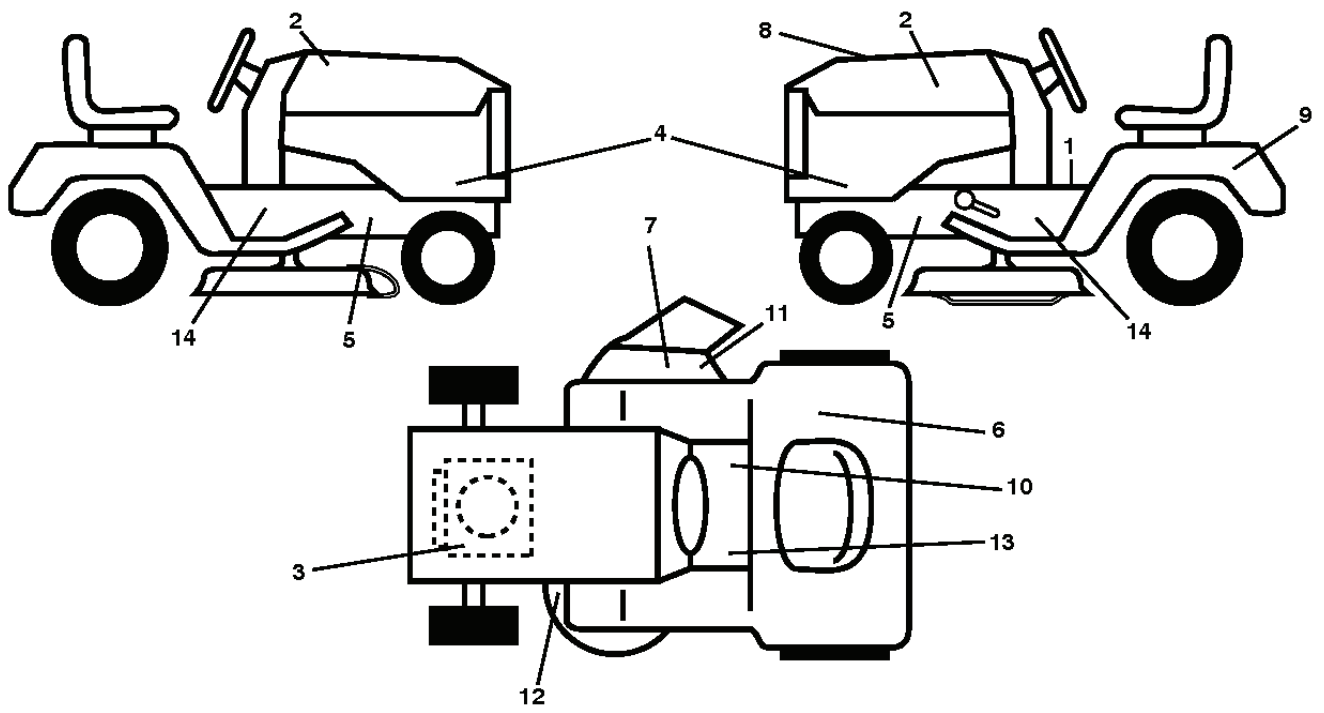

LTH 174, 96041024500, 2011-12

SPARE PARTS LIST

REF.	PART NO.	DESCRIPTION	REMARK	QTY.	KIT
1	532400389	LABEL		1	
2	581627301	DECAL		1	
3	532196841	DECAL		1	
4	532447468	DECAL		1	
5	532159736	DECAL		1	
6	532180432	DECAL		1	
7	532182166	DECAL		1	
8	532433512	DECAL		1	
9	532145005	DECAL		1	
10	532140837	DECAL		1	
11	532196357	DECALC:"DANGER DEFLECTEUR"		1	
12	532160396	DECAL		1	
13	532159737	DECAL		1	
14	532401146	DECAL		1	
--	532439681	PLATE		1	
--	532439682	PAD		1	
--	532162598	DECAL		1	
--	532166960	DECAL		1	

REF.	PART NO.	DESCRIPTION	REMARK	QTY.	KIT
1	000000000	W/O DESCRIPTION	Engine Kohler Model No SV530-0212	1	
2	532188655	MUFFLER		1	
9	532194320	BELT GUIDE		1	
11	532180505	CLUTCH		1	
12	532405471	PULLEY		1	
15	532407545	FUEL TANK		1	
18	532430220	FUEL CAP		1	
20	532183897	CONTROL		1	
21	532416358	SCREW		1	
28	532137040	HOSE		1	
29	532137180	SPARK ARRESTER KIT		1	
37	532123487	HOSE CLAMP		1	
41	532126197	WASHER		1	
42	810040700	WASHER		1	
45	873510400	NUT		1	
69	532185909	GASKET		1	
85	532173937	BOLT		1	
86	532192334	SCREW		1	
87	532171877	BOLT		1	
90	817000616	SCREW		1	
92	817120616	SCREW		1	
94	532188654	TUBE EXHAUST		1	
96	819091416	WASHER		1	
97	817670412	SCREW		1	
105	532440681	SHIELD		1	
106	532440680	SHIELD		1	
108	532421794	ENGINE COVER		1	
122	532421922	EXTENSION PIPE		1	