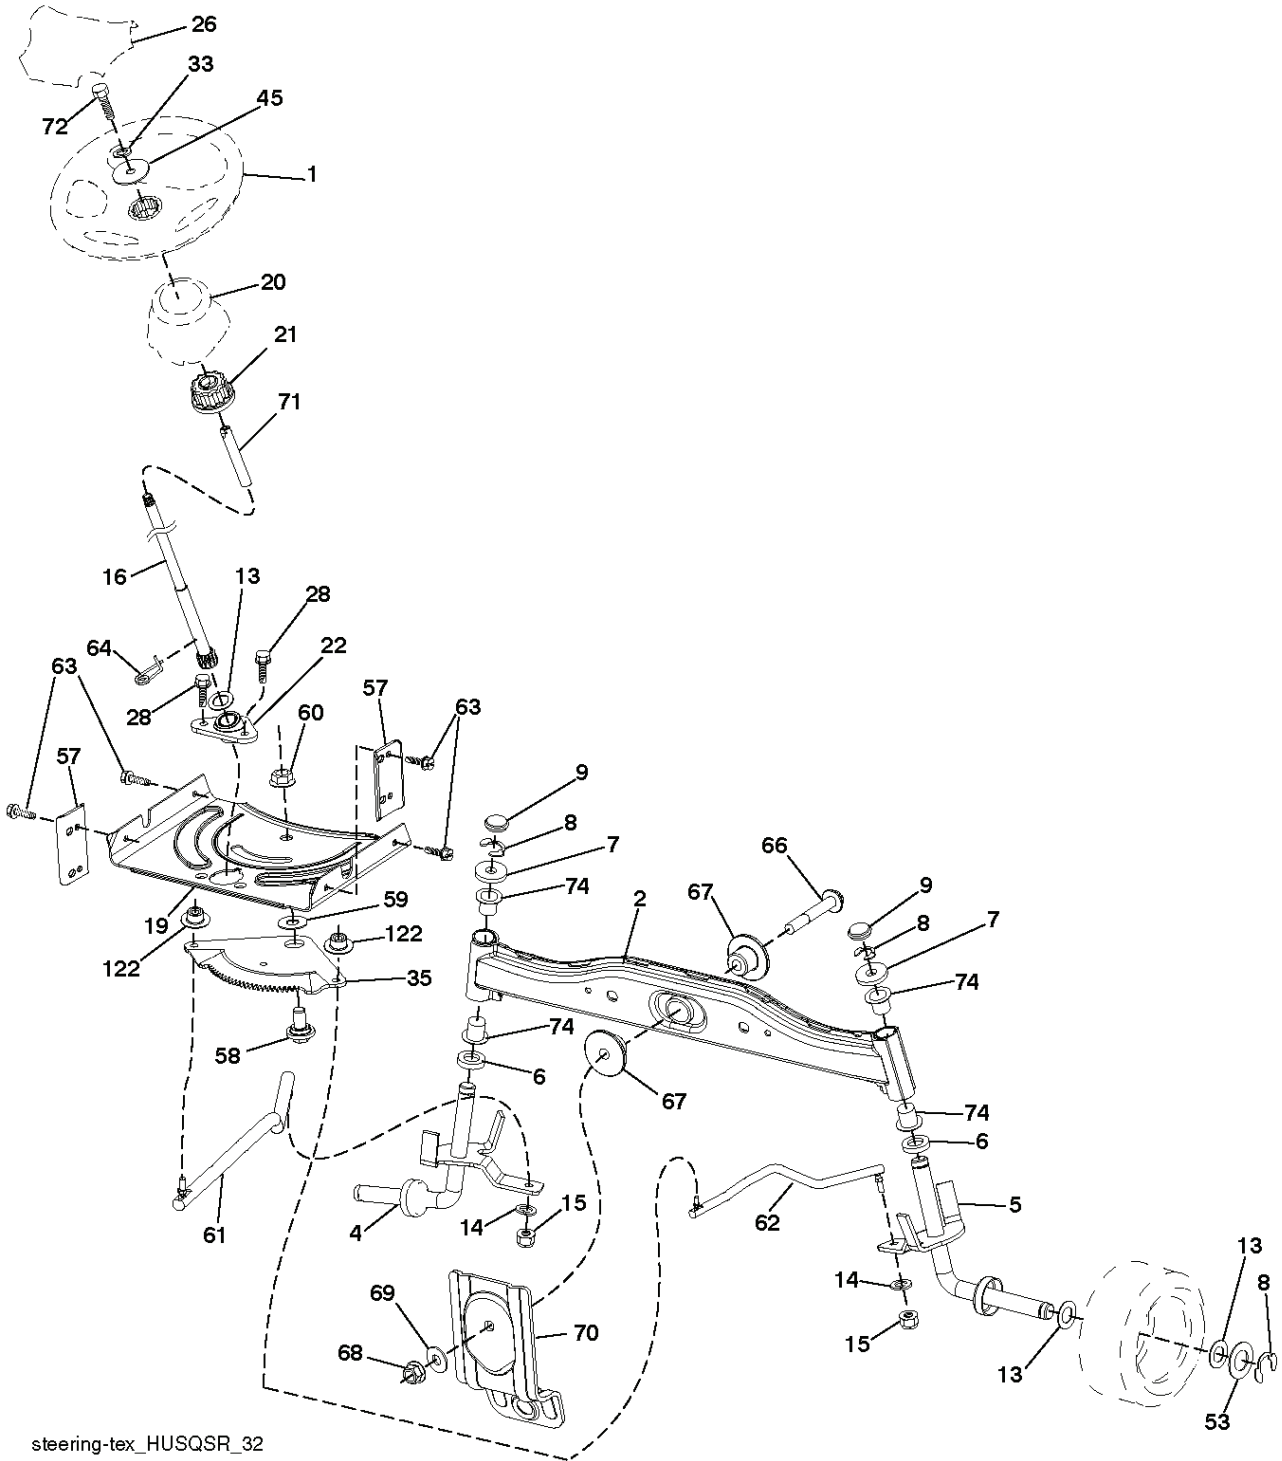

steering-tex_HUSQSR_32

REF.	PART NO.	DESCRIPTION	REMARK	QTY.	KIT
1	532439740	STEERING WHEEL		1	
2	532418168	AXLE		1	
4	532403087	SPINDLE		1	
5	532403088	SPINDLE		1	
6	532124931	WASHER		1	
7	532121748	WASHER		1	
8	812000029	RETAINER RING		1	
9	532121232	HUB CAP		1	
13	532121749	WASHER		1	
14	810040600	WASHER		1	
15	873540600	NUT		1	
16	532429373	SHAFT		1	
19	532194729	PLATE		1	
20	532441425	COVER		1	
21	532186737	ADAPTER		1	
22	532420537	SUPPORT		1	
26	532439743	HUB CAP		1	
28	817000612	SCREW		1	
33	810040500	WASHER		1	
35	532194732	PLATE		1	
45	819113812	WASHER		1	
53	532188967	WASHER		1	
57	532407465	BRACKET		1	
58	532194747	BOLT		1	
59	532194748	WASHER		1	
60	873971000	NUT		1	
61	532194740	LINK		1	
62	532194741	LINK		1	
63	817000512	SCREW		1	
64	532199849	SPRING RETAINER		1	
66	871020748	BOLT		1	
67	532194737	BUSHING		1	
68	873900700	NUT		1	
69	532199162	WASHER		1	
70	532196197	BRACKET		1	
71	532190752	SHAFT		1	
72	532428982	BOLT		1	
74	532124937	BEARING COL. STRG.		1	
122	532444962	CAP		1