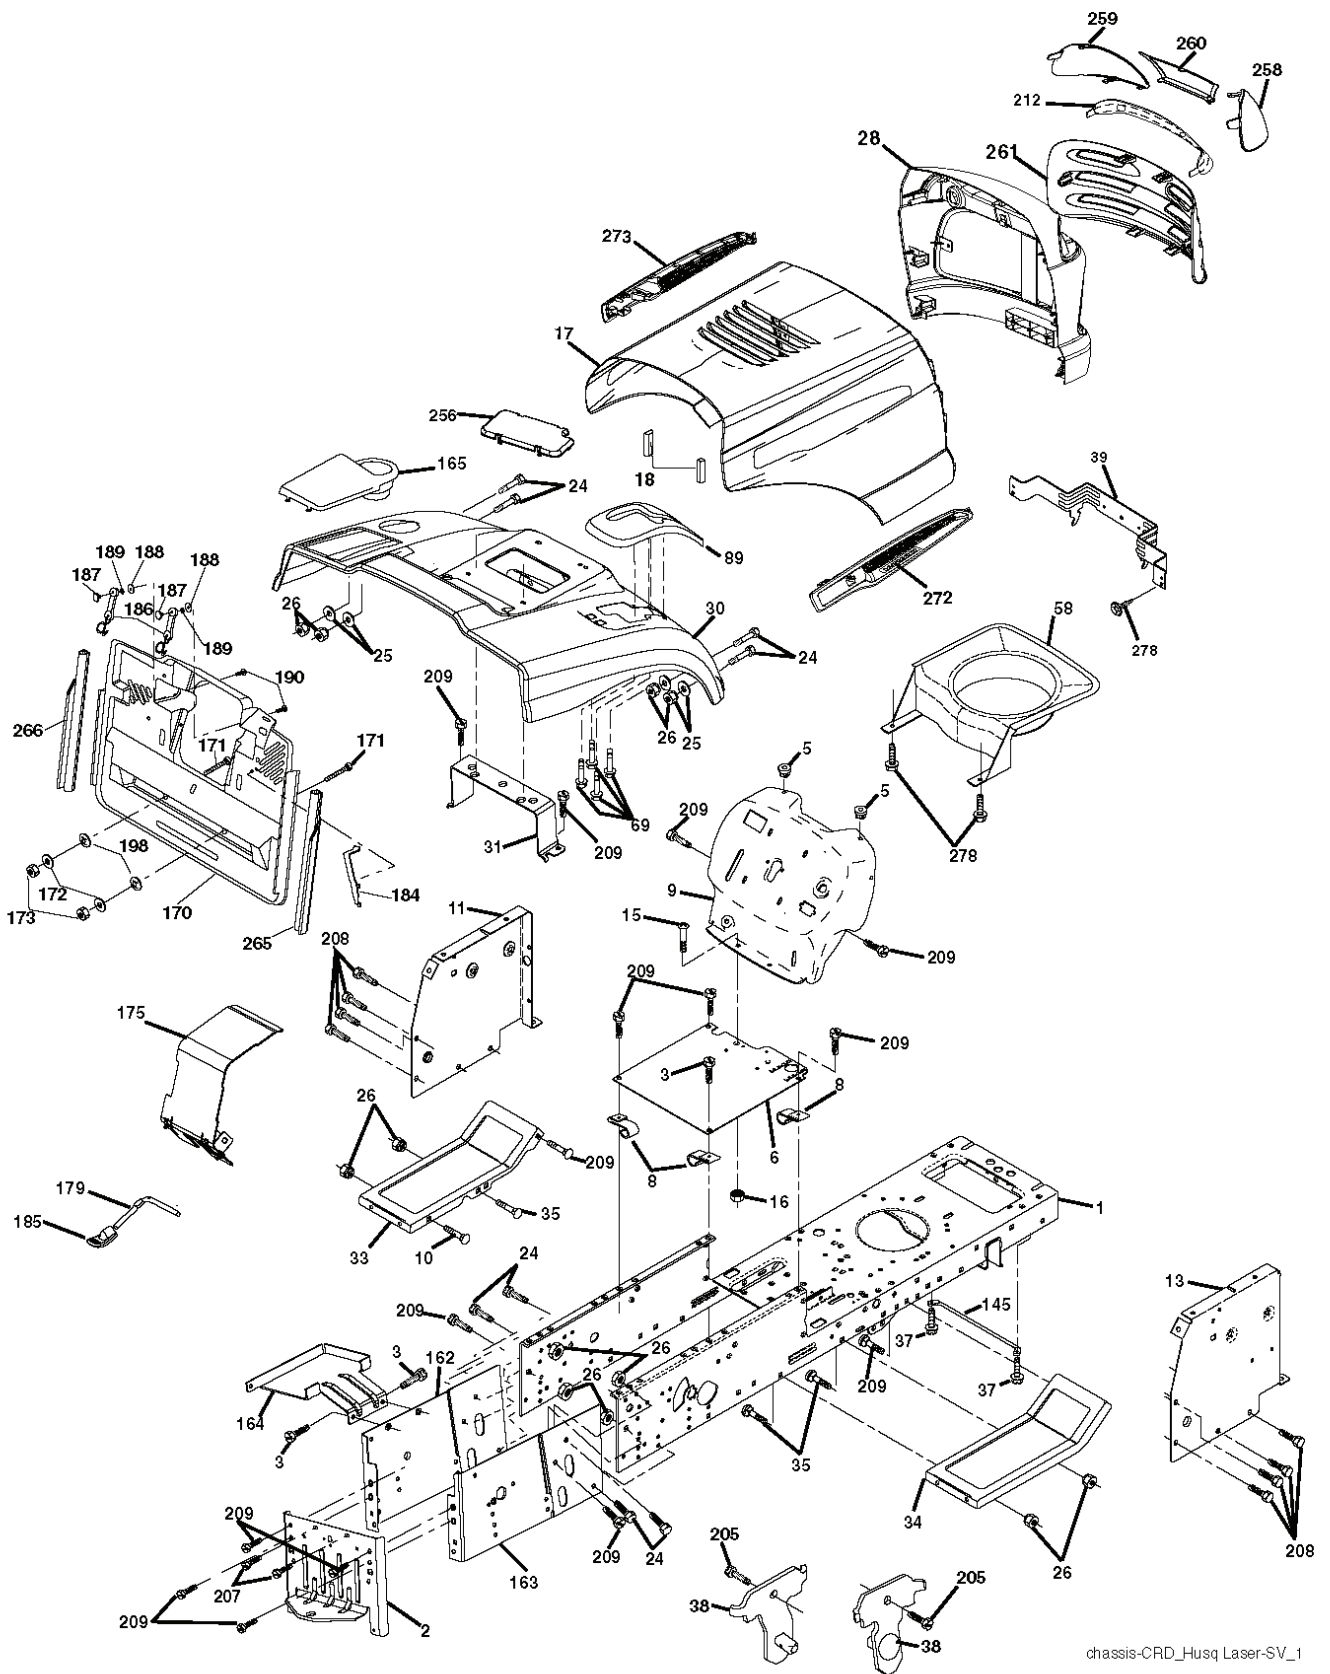

REF.	PART NO.	DESCRIPTION	REMARK	QTY.	KIT
1	532174620	CHASSIS		1	
2	532180384	DRAWBAR		1	
3	817060612	SCREW		1	
5	532155272	DAMPER		1	
6	532184419	PLATE		1	
8	532126471	CLIP		1	
9	532194688	DASH		1	
10	872140608	BOLT		1	
11	532174996	DASHBOARD		1	
13	532172106	DASH		1	
15	874180512	SCREW		1	
16	873510500	NUT		1	
17	532442923	HOOD		1	
18	532184921	BUMPER		1	
24	874780616	BOLT		1	
25	819131312	WASHER		1	
26	873800600	NUT		1	
28	532442203	FRONT COVER		1	
30	532441265	FENDER		1	
31	532165156	BRACKET		1	
33	532182507	FOOT REST, LH		1	
34	532182508	FOOT REST, RH		1	
35	872110606	BOLT		1	
37	817490508	SCREW		1	
38	532181748	BRACKET		1	
39	532407807	BRACKET		1	
58	532184270	DUCT		1	
69	532142432	SCREW		1	
89	532197339	CONSOLE		1	
145	532409167	ROD		1	
162	532180382	BRACKET		1	
163	532180383	BRACKET		1	
164	532165605	SUPPORT		1	
165	532181356	COVER		1	
170	532199488	COVER		1	
171	872140620	BOLT		1	
172	819132016	WASHER		1	
173	873510600	NUT		1	
175	532188203	DOOR TRAP		1	
179	532188202	ROD PIVOT FBI		1	
184	532174662	BRACKET		1	
185	532441416	KNOB		1	
186	532160793	LATCH		1	
187	532125004	NUT		1	
188	819061216	WASHER		1	
189	810071000	WASHER		1	
190	871081010	SCREW		1	
198	532168937	WASHER		1	
205	817490608	SCREW		1	
207	817670508	SCREW		1	
208	817670608	SCREW		1	
209	817000612	SCREW		1	
212	532183548	INSERT		1	
256	532181361	COVER		1	
258	532185214	LENS		1	
259	532185213	LENS		1	
260	532442202	LENS		1	
261	532442201	INSERT		1	
265	532185704	SEALING		1	
266	532185703	SEALING		1	
272	532442200	HOOD		1	
273	532442199	HOOD		1	
278	532416358	SCREW		1	
	PART NO		REMARK		KIT