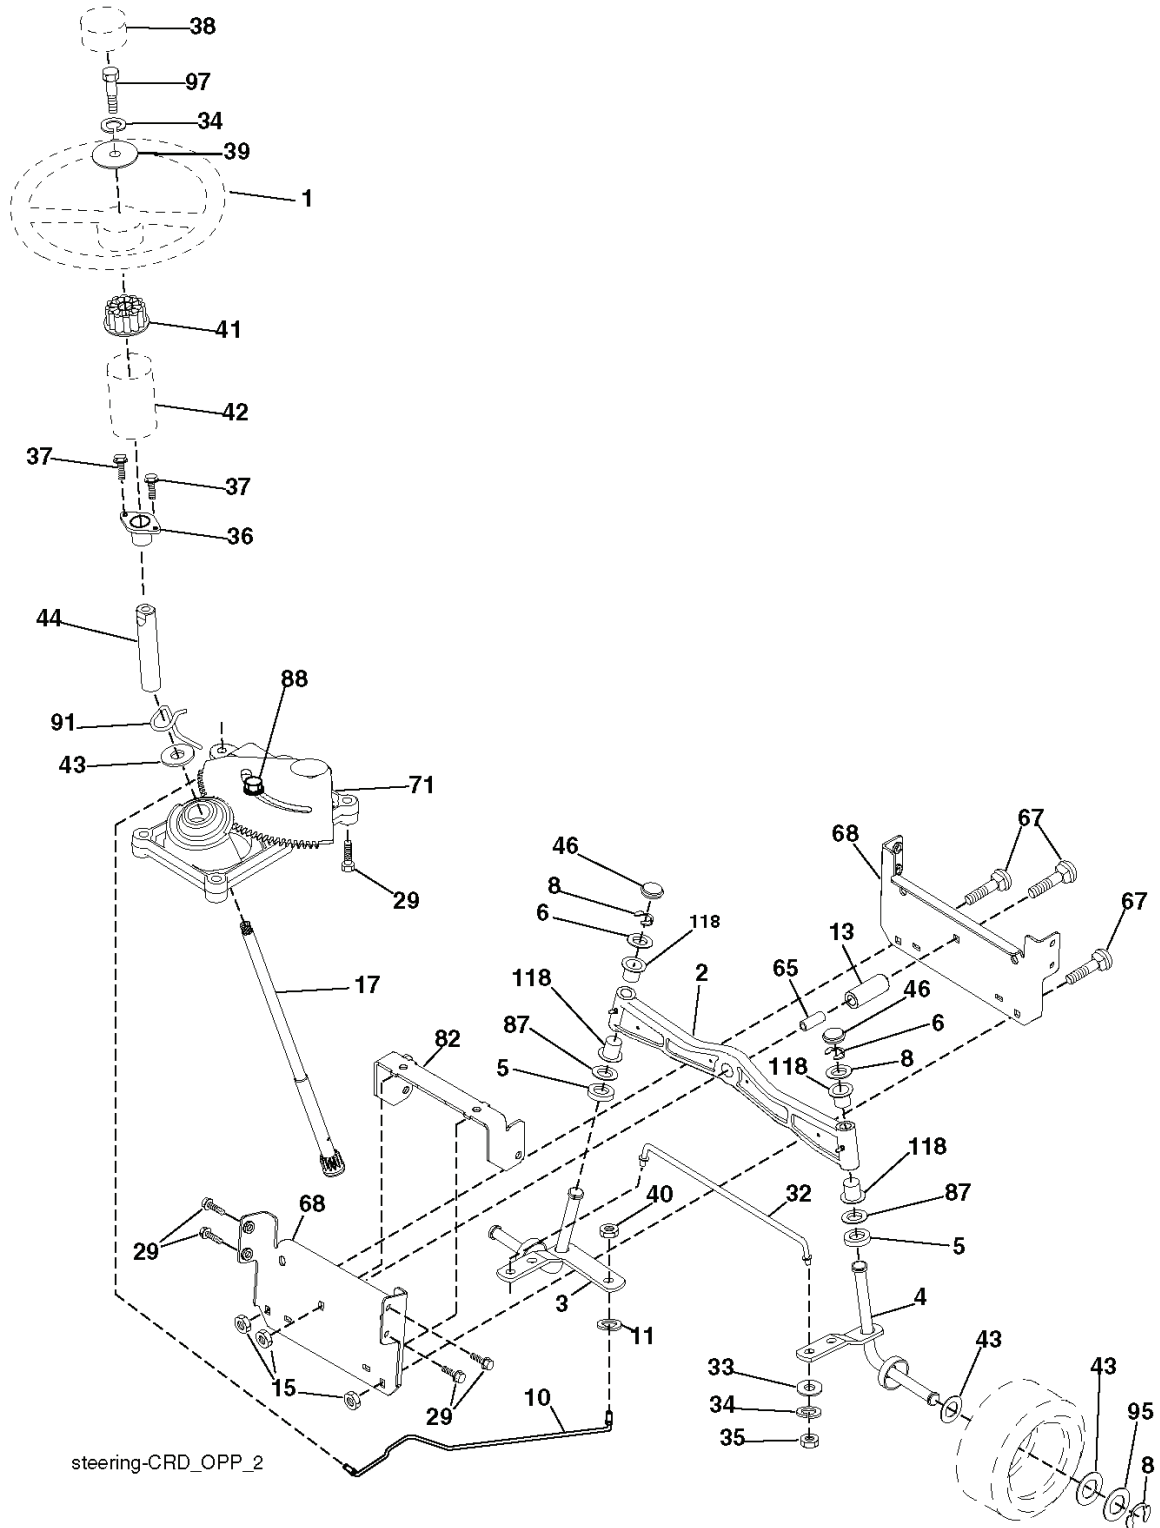

REF.	PART NO.	DESCRIPTION	REMARK	QTY.	KIT
1	532404981	PLUNGE		1	
2	532159471	LEVER		1	
3	532105767	PIN RETAINING SCREW		1	
4	812000002	RETAINER RING		1	
5	819211621	WASHER		1	
6	532120183	BEARING		1	
7	532109413	GRIP		1	
8	532124526	KNOB		1	
11	532139865	LINK		1	
12	532139866	LINK		1	
13	532124670	RETAINER RING		1	
15	532173288	LINK		1	
16	873350800	NUT		1	
17	532175689	BRACKET		1	
18	873800800	NUT		1	
19	532139868	LEVER		1	
20	532194209	SPRING		1	
23	532110807	NUT		1	
24	819131016	WASHER		1	
25	532124874	SPRING		1	
26	532169484	PIN		1	
27	532126971	LEVER		1	
28	873350600	NUT		1	
29	532138057	KNOB		1	
30	532150233	TRUNNION		1	
31	532169865	BEARING		1	
32	873540600	NUT		1	
36	532155097	INDICATOR		1	
37	532123935	PLUG		1	
38	817060516	SCREW		1	
40	819112410	WASHER		1	
41	532123934	INDICATOR		1	
49	532409149	NUT		1	
50	532110452	NUT		1	

IGNITION SWITCH

POSITION	CIRCUIT	"MAKE"
OFF	M+G+A1	
RUN/OVERRIDE	B+A1	
RUN	B+A1	L+A2
START	B + S + A1	

WIRING INSULATED CLIPS
 NOTE: IF WIRING INSULATED CLIPS WERE REMOVED FOR SERVICING OF UNIT, THEY SHOULD BE RE-INSTALLED TO PROPERLY SECURE YOUR WIRING.

seat_lt.bolt_7

REF.	PART NO.	DESCRIPTION	REMARK	QTY.	KIT
1	532401042	SIEGE CONDUCTEUR		1	
2	532140551	BRACKET		1	
3	871110616	SCREW		1	
4	819131610	WASHER		1	
5	532145006	CLIP		1	
6	873800600	NUT		1	
7	532124181	SPRING		1	
8	817000616	SCREW		1	
9	819131614	WASHER		1	
10	532195530	BERCEAU DE SIEGE CONDUCTEUR		1	
12	532174648	BRACKET		1	
13	532121248	BUSHING		1	
14	872050412	BOLT		1	
15	532134300	SPACER		1	
16	532121250	SPRING		1	
17	532123976	LOCKNUT		1	
21	532171852	BOLT		1	
22	873800500	LOCK NUT		1	
23	871110814	BOLT		1	
24	819171912	WASHER		1	
25	532127018	BOLT		1	
26	810040800	WASHER		1	