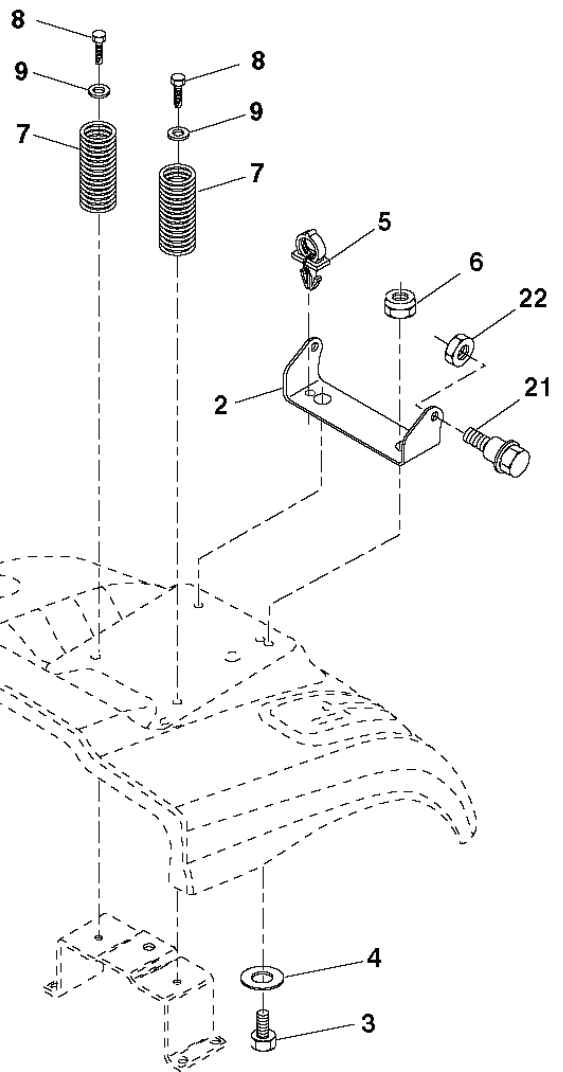

REF.	PART NO.	DESCRIPTION	REMARK	QTY.	KIT
1	532404981	PLUNGE		1	
2	532159471	LEVER		1	
3	532105767	PIN RETAINING SCREW		1	
4	812000002	RETAINER RING		1	
5	819211621	WASHER		1	
6	532120183	BEARING		1	
7	532109413	GRIP		1	
8	532124526	KNOB		1	
11	532139865	LINK		1	
12	532139866	LINK		1	
13	532124670	RETAINER RING		1	
15	532173288	LINK		1	
16	873350800	NUT		1	
17	532175689	BRACKET		1	
18	873800800	NUT		1	
19	532139868	LEVER		1	
20	532194209	SPRING		1	
23	532110807	NUT		1	
24	819131016	WASHER		1	
25	532124874	SPRING		1	
26	532169484	PIN		1	
27	532126971	LEVER		1	
28	873350600	NUT		1	
29	532138057	KNOB		1	
30	532150233	TRUNNION		1	
31	532169865	BEARING		1	
32	873540600	NUT		1	
36	532155097	INDICATOR		1	
37	532123935	PLUG		1	
38	817060516	SCREW		1	
40	819112410	WASHER		1	
41	532123934	INDICATOR		1	
49	532409149	NUT		1	
50	532110452	NUT		1	

IGNITION SWITCH

POSITION	CIRCUIT	"MAKE"
OFF	M+G+A1	
RUN/OVERRIDE	B+A1	
RUN	B+A1	L+A2
START	B + S + A1	

WIRING INSULATED CLIPS
 NOTE: IF WIRING INSULATED CLIPS WERE REMOVED FOR SERVICING OF UNIT, THEY SHOULD BE RE-INSTALLED TO PROPERLY SECURE YOUR WIRING.