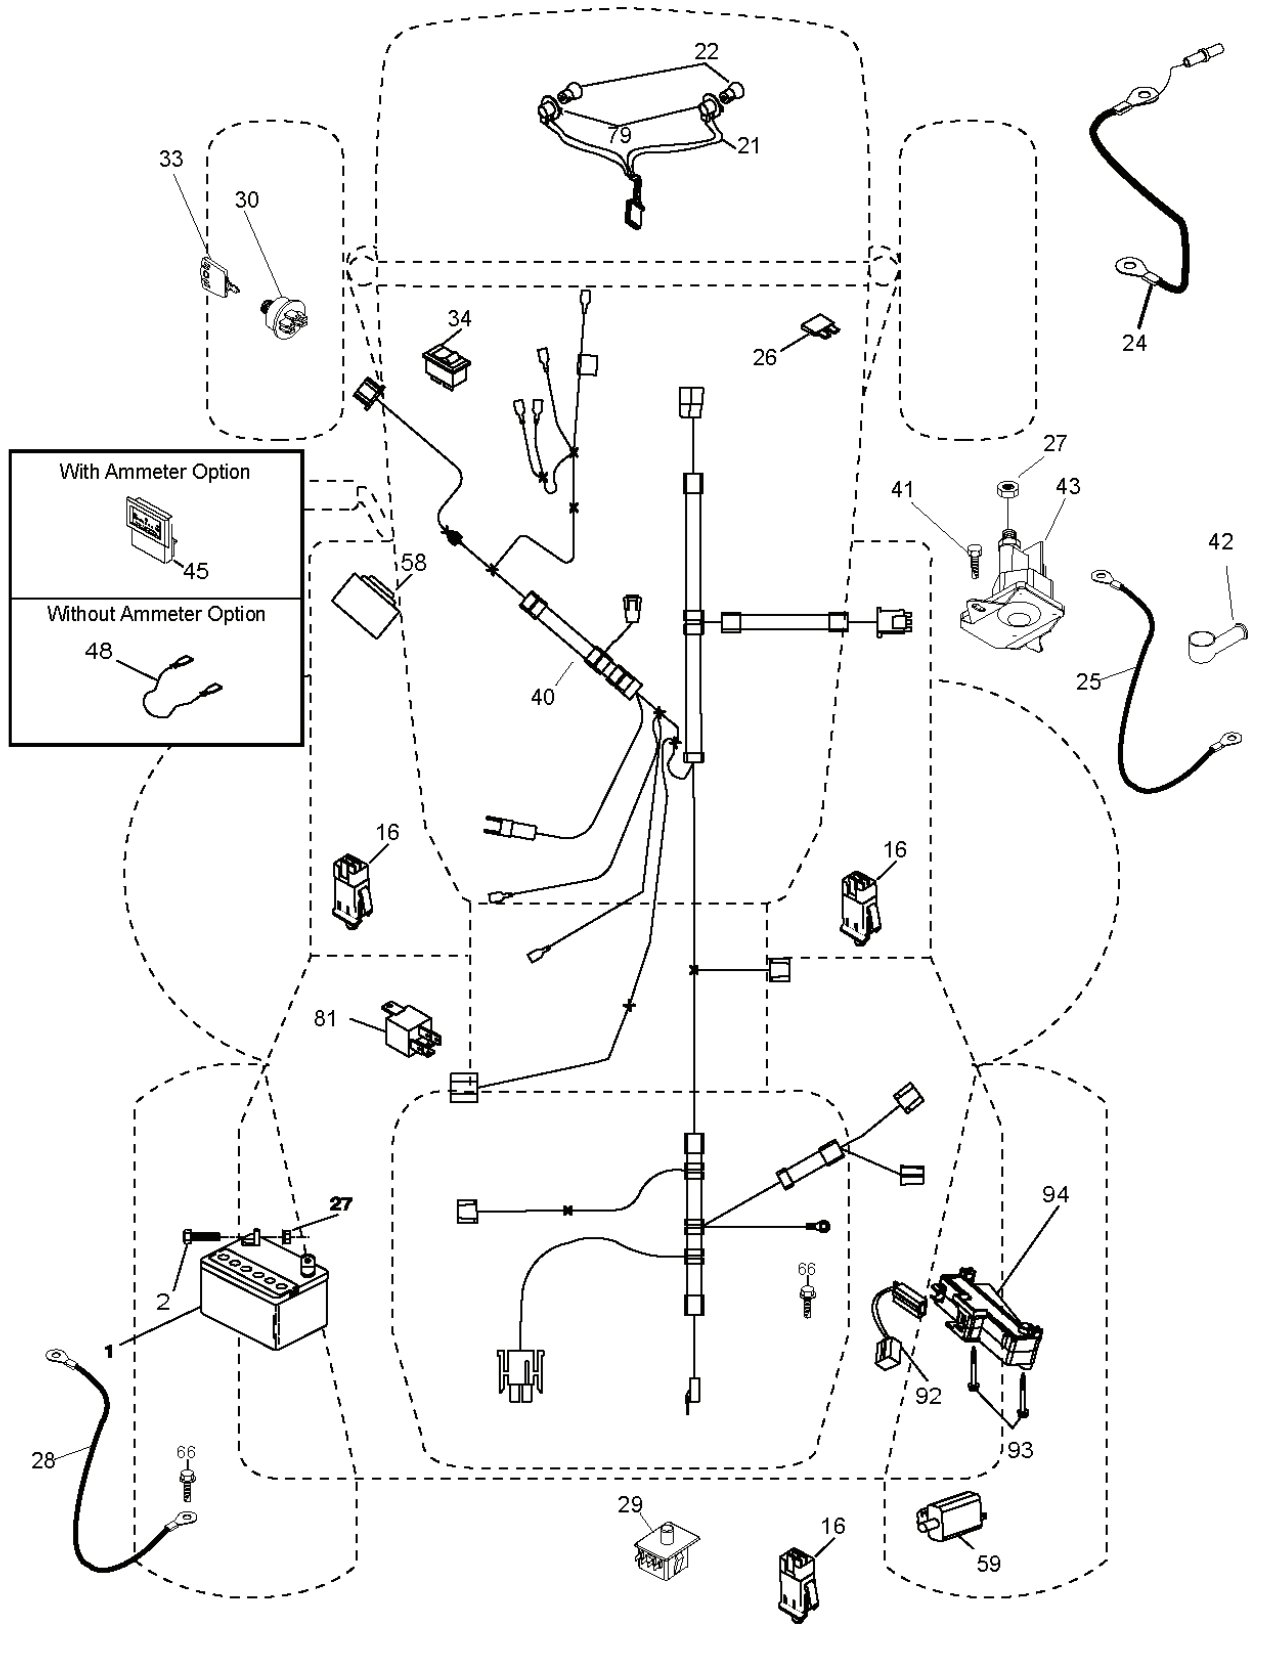

C01

REF.	PART NO.	DESCRIPTION	REMARK	QTY.	KIT
1	532163465	BATTERY		1	
2	874760412	BOLT		1	
16	532176138	MICRO SWITCH		1	
21	532175688	HARNESS		1	
22	532004152	BULB		1	
24	532165987	CABLE		1	
25	532421299	CABLE		1	
26	532175158	FUSE		1	
27	873510400	NUT		1	
28	532127725	CABLE		1	
29	532192749	SWITCH.SEAT.DP W/RAMPS		1	
30	532193350	IGNITION MODULE		1	
33	532411935	KEY		1	
34	532110712	SWITCH		1	
40	532197436	CABLE ASSY		1	
41	871110408	BOLT		1	
42	532131563	COVER		1	
43	532192507	SOLENOID		1	
48	532140844	ADAPTER		1	
58	532169419	BUZZER		1	
59	532180379	SWITCH FBI		1	
66	817490608	SCREW		1	
79	532175242	HOLDER		1	
81	532109748	RELAY		1	
92	532196615	CABLE ASSY		1	
93	532192540	SCREW		1	
94	532191834	MODULE.REVERSE.ROS		1