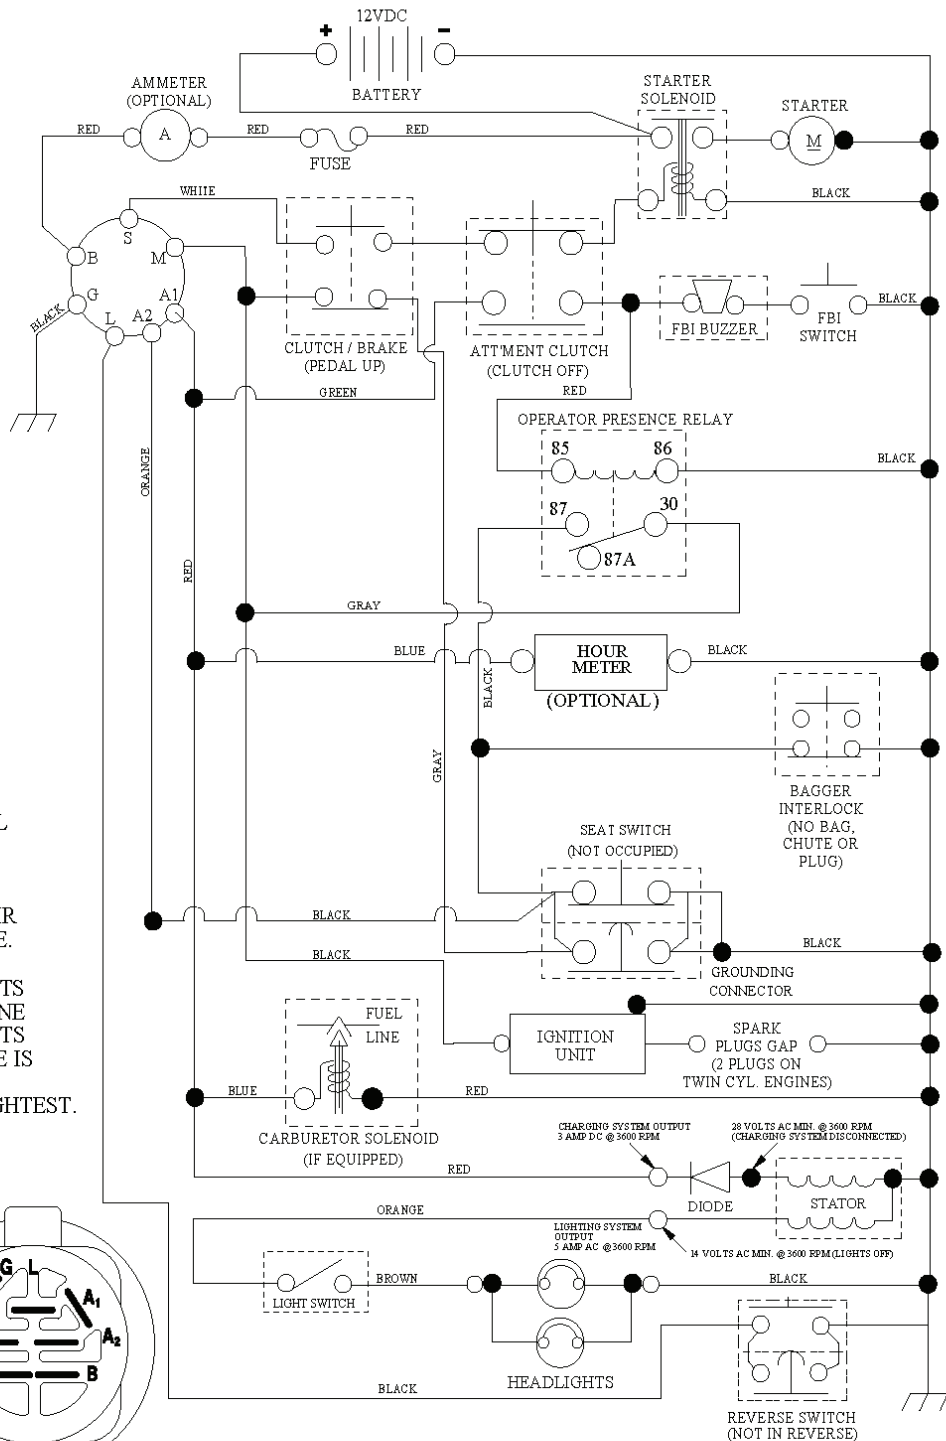

IGNITION SWITCH

NOTE
YOUR TRACTOR IS EQUIPPED WITH A SPECIAL ALTERNATOR SYSTEM. THE LIGHTS ARE NOT CONNECTED TO THE BATTERY, BUT HAVE THEIR OWN ELECTRICAL SOURCE. BECAUSE OF THIS, THE BRIGHTNESS OF THE LIGHTS WILL CHANGE WITH ENGINE SPEED. AT IDLE THE LIGHTS WILL DIM. AS THE ENGINE IS SPEEDED UP, THE LIGHTS WILL BECOME THEIR BRIGHTEST.