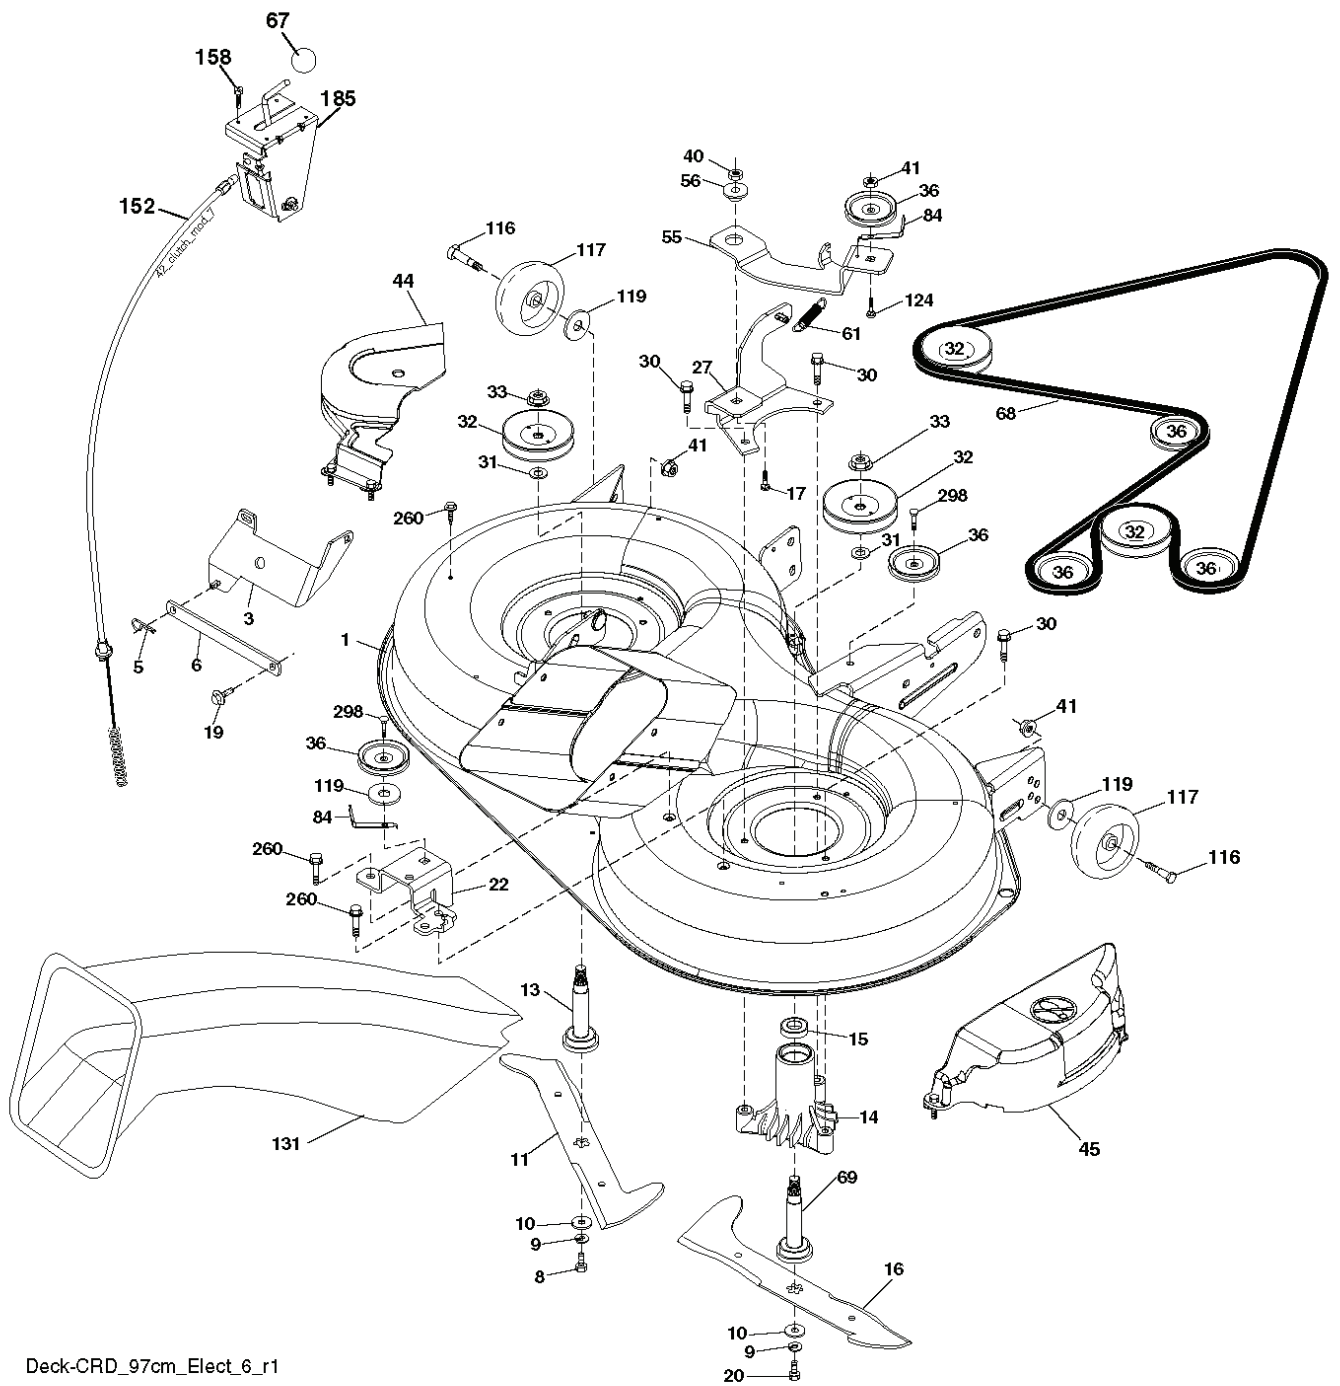

Deck-CRD_97cm_Elect_6_r1

REF.	PART NO.	DESCRIPTION	REMARK	QTY.	KIT
1	532429121	CUTTING DECK		1	
3	532431864	BRACKET		1	
5	532124670	RETAINER RING		1	
6	532165557	ROD		1	
8	532181712	BOLT		1	
9	810030600	WASHER		1	
10	532140296	WASHER		1	
11	532427984	RIDE ON BLADE		1	
13	532137645	SHAFT		1	
14	532128774	BEARING HOUSING		1	
15	532110485	BEARING		1	
16	532427985	BLADE		1	
17	872140610	BOLT		1	
19	532132827	SPEC. BOLT		1	
20	532181713	BOLT		1	
22	532431169	BRACKET		1	
27	532427981	BRACKET		1	
30	532173984	SCREW		1	
31	532187690	WASHER		1	
32	532153532	PULLEY		1	
33	532400234	NUT		1	
36	532146763	PULLEY		1	
40	873680600	NUT		1	
41	873900600	NUT		1	
44	532434946	COVER		1	
45	532441479	COVER		1	
55	532199498	ARM		1	
56	532165723	SPACER		1	
61	532199486	SPRING		1	
67	532106932	KNOB		1	
68	532429532	BELT		1	
69	532165482	SHAFT		1	
84	532156085	BELT GUIDE		1	
116	532193406	BOLT		1	
117	532174873	WHEEL		1	
119	819132012	WASHER		1	
124	872110612	BOLT		1	
131	532165661	PIPE		1	
152	532176074	WIRE		1	
158	817720408	SCREW		1	
185	532188234	CABLE		1	
260	817670608	SCREW		1	
298	817490628	SCREW		1	
---	532181857	BEARING HOUSING		1	
---	532181858	BEARING HOUSING		1	
---	532431580	CUTTING DECK		1