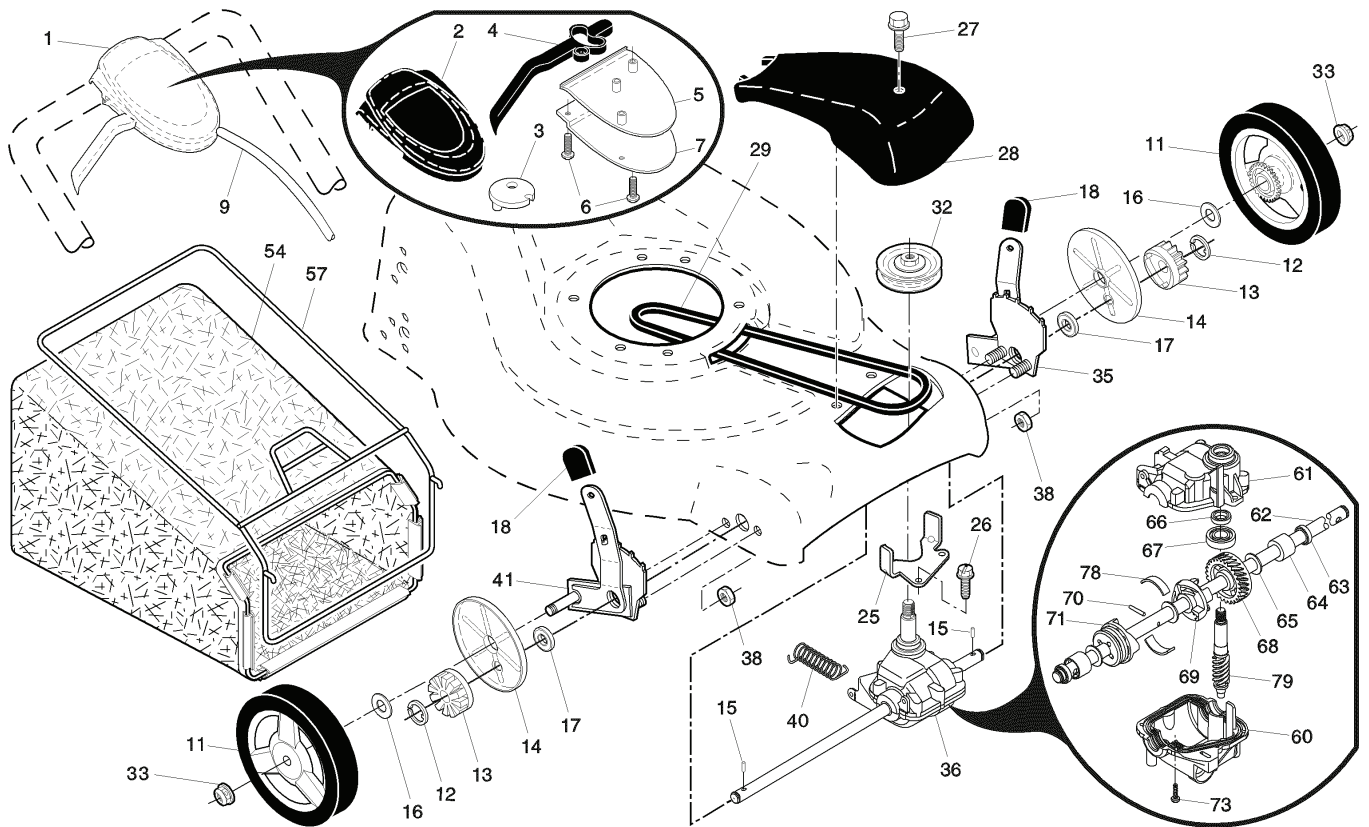

ROTARY LAWN MOWER - - MODEL NUMBER R53SV(08) (96141019300) PRODUCT NUMBER 961 41 01-93

REF.	PART NO.	DESCRIPTION	REMARK	QTY.	KIT
1	532407316	DRIVE CONTROL		1	
2	532411673	COVER		1	
3	532406262	PULLEY		1	
4	532190039	LEVER		1	
5	532411664	COVER		1	
6	532181698	SCREW		1	
7	532400723	BRACKET		1	
9	532406259	CABLE ASSY		1	
11	532411081	WHEEL		1	
12	812000058	E-CLIP		1	
13	532403849	PINION		1	
14	532189403	DUST COVER		1	
15	532404845	PAWL DRIVE		1	
16	532067725	WASHER		1	
17	532191039	BEARING		1	
18	532701037	KNOB		1	
25	532411663	GUIDE COURROIE		1	
26	532163409	SCREW		1	
27	532175262	SCREW		1	
28	532185579	DRIVE COVER		1	
29	532194149	BELT		1	
32	532194018	PULLEY		1	
33	532409148	NUT		1	
35	532408862	WHEEL ADJ KIT LH		1	
36	532404833	GEARCASE ASSEMBLY, COMPLETE		1	
38	873800400	NUT		1	
40	532406558	SPRING		1	
41	532408861	WHEEL ADJ KIT RH		1	
54	532401903	BAG		1	
57	532411950	FRAME		1	
61	532410726	CASE		1	
62	532410949	SHAFT OUTPUT		1	
63	532183508	SEAL OUTPUT SHAFT		1	
64	532183511	BUSHING		1	
65	532183509	WASHER		1	
66	532183514	SEAL INPUT SHAFT		1	
67	532183506	BALL BEARING		1	
68	532410729	GEAR		1	
69	532410732	FIXED DOG CLUTCH		1	
70	532410733	PEN		1	
71	532410730	MOVEABLE DOG CLUTCH		1	
73	532183513	SCREW		1	
74	532410734	CASE		1	
78	532410731	SPRING		1	
79	532410727	SHAFT WORM		1