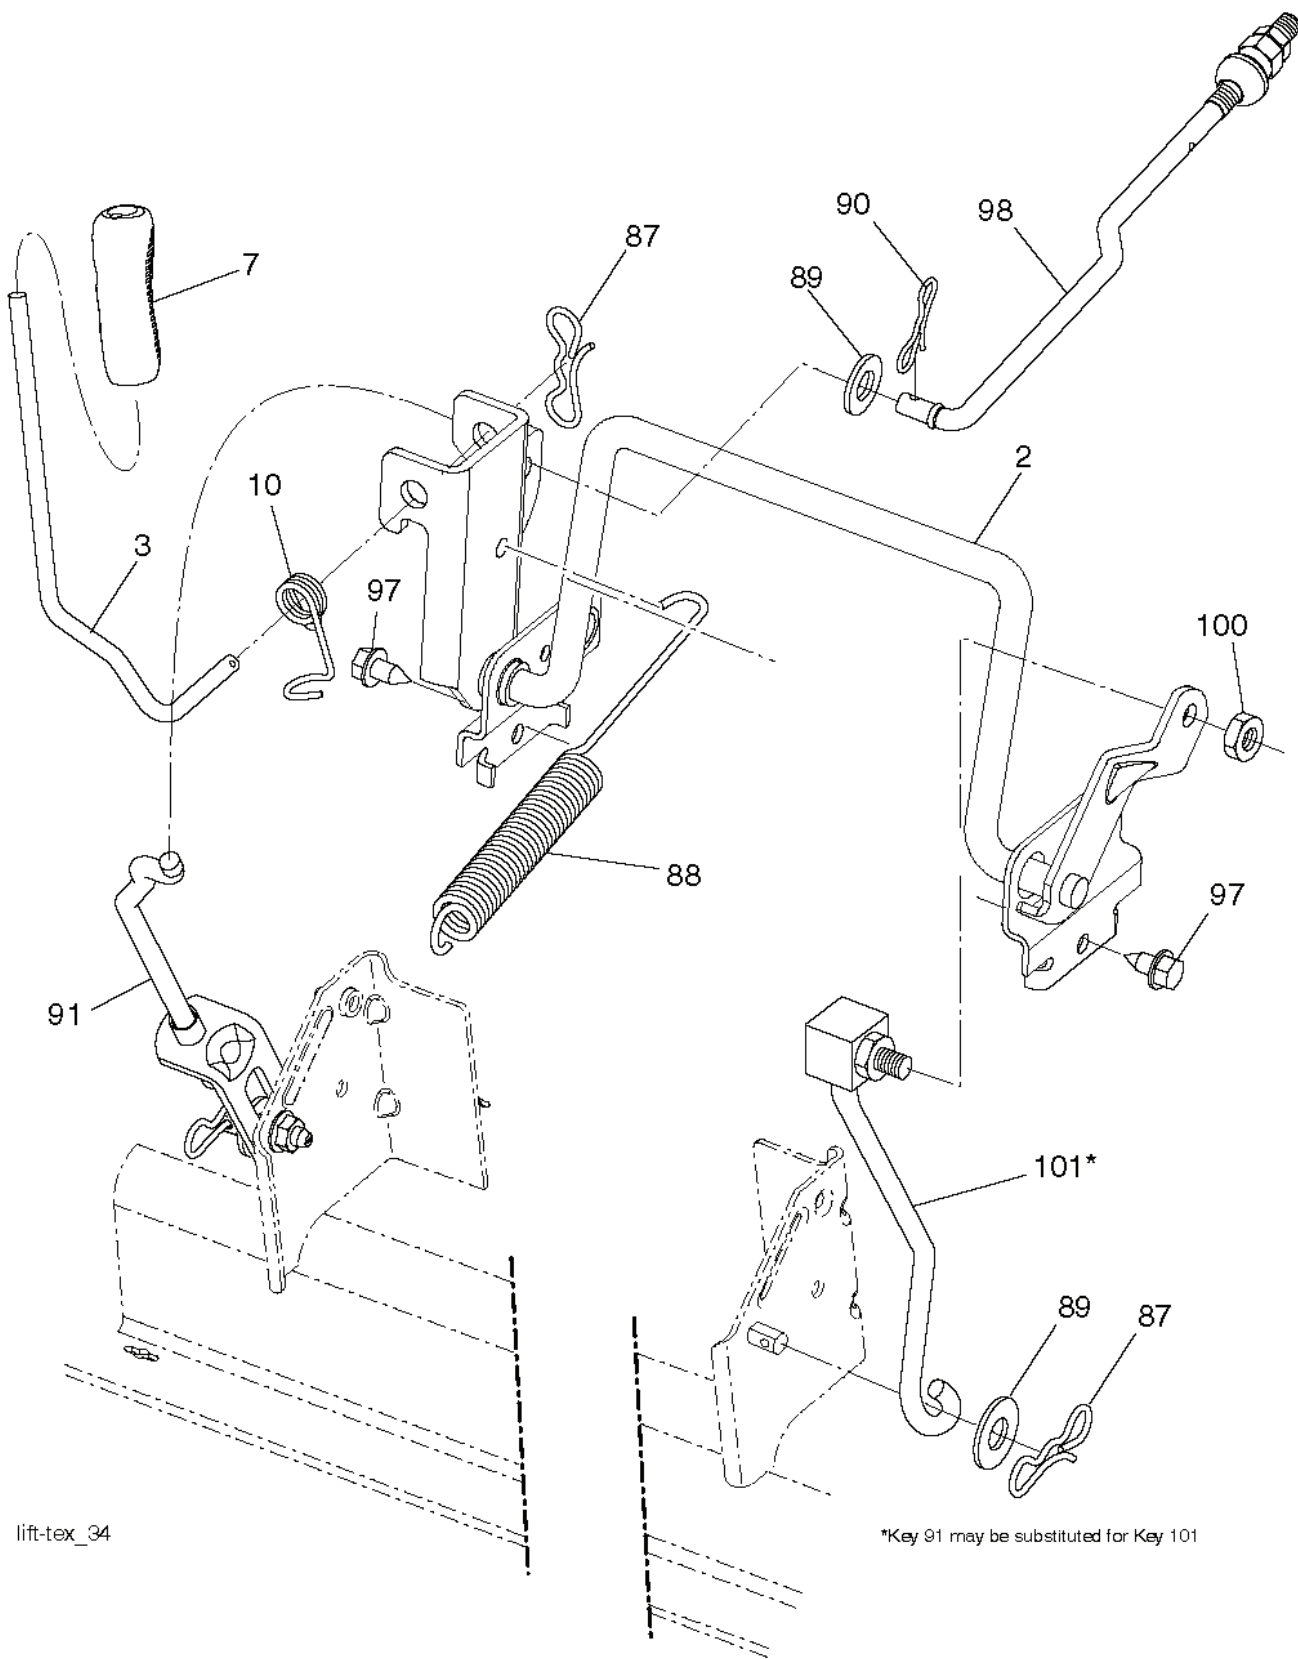

REF.	PART NO.	DESCRIPTION	REMARK	QTY.	KIT
1	532059192	CAP VALVE		1	
2	532065139	NIPPLE		1	
3	532138336	RIM	Front 6"	1	
4	532059904	HOSE	(Service Item Only)	1	
5	532106222	TIRE	Front 15" x 6.0"-6"	1	
6	532124957	FITTING	(Front Wheel Only)	1	
7	532124959	BEARING	(Front Wheel Only)	1	
8	532175039	HUB CAP		1	
9	532420531	TIRE	Rear 18" x 9.5"-8"	1	
10	532124926	HOSE	(Service Item Only)	1	
11	532138337	RIM SPROCKET	Rear 8"	1	
--	532144334	SEALING FOAM		1