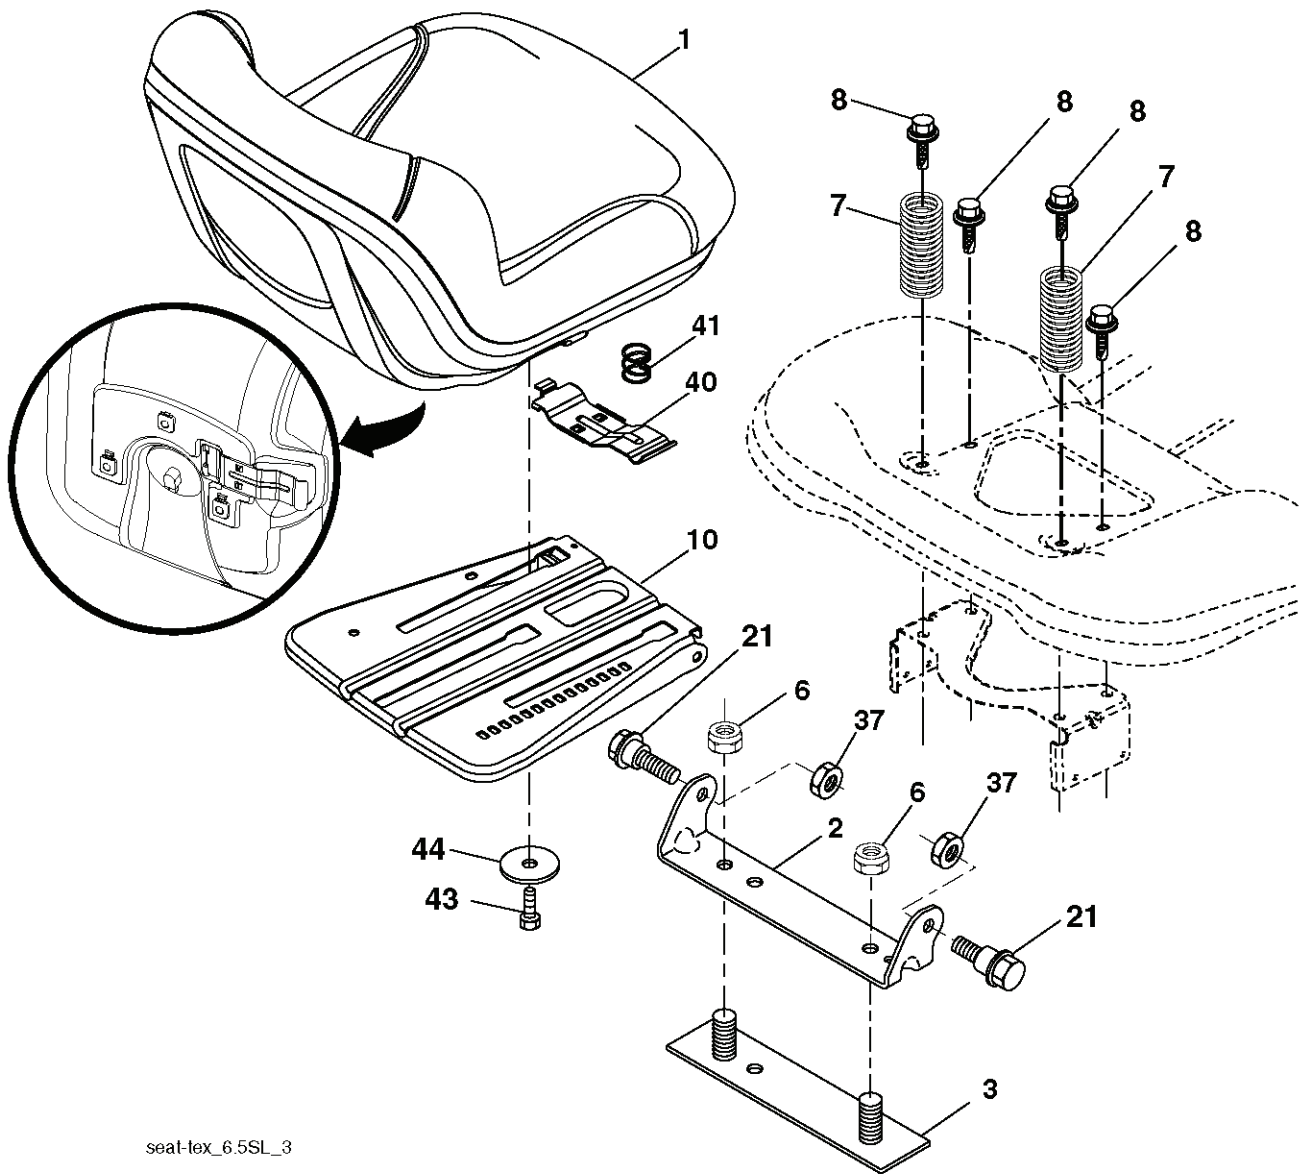

REF.	PART NO.	DESCRIPTION	REMARK	QTY.	KIT
1	580973301	DECK		1	
2	532423062	NUT		1	
3	873900500	NUT		1	
5	817000510	BOLT		1	
11	532137729	SCREW		1	
13	872110612	BOLT		1	
14	532156085	BELT GUIDE		1	
16	873900600	NUT		1	
17	532400234	NUT		1	
18	532187690	WASHER		1	
19	532110485	BEARING		1	
20	532173984	SCREW		1	
23	817490628	SCREW		1	
27	532445886	BELT		1	
32	532446205	SPRING		1	
33	580796101	MANDREL		1	
34	580854701	SHAFT		1	
35	581517901	BLADE		1	
36	532193003	SCREW		1	
42	817000512	SCREW		1	
43	532443239	PULLEY		1	
45	581650801	HOUSING		1	
72	581454101	CHUTE		1	
75	532131494	PULLEY		1	
76	532415598	HOSE COUPLING		1	
84	532443235	KEEPER		1	
85	581518001	BLADE		1	
86	532181713	BOLT		1	
87	810030600	WASHER		1	
88	532140296	WASHER		1	
91	819132012	WASHER		1	
94	532197250	BRACKET		1	
95	817000612	SCREW		1	
96	532400271	SPACER		1	
97	532182061	PROTECTOR		1	
98	532195161	STUD		1	
99	532195186	ARM		1	
100	532196539	BOLT		1	
101	873680900	NUT		1	
102	532402511	SPACER		1	
104	532446925	COVER		1	
105	532446926	COVER		1	
110	532415356	GEAR		1	
111	532436979	GASKET		1	
112	532443852	SHAFT		1	
113	532438533	PLUG		1	
114	532438534	VALVE		1	
115	818031016	SCREW		1	
116	872110414	BOLT		1	
117	873900400	NUT		1	
118	532443232	ARM		1	
119	532438166	GEARCASE		1	
120	532443236	KEEPER		1	
121	532436985	WASHER		1	
124	581650701	SHAFT		1	
125	532440420	BRACKET		1	
127	532193406	BOLT		1	
128	532174873	WHEEL		1	
129	532443237	ROD		1	
130	819131312	WASHER		1	
131	532194208	PIN		1	
143	532438197	COVER		1	
144	532435861	PEN		1	
145	532437988	RING		1	
146	532445896	SPRING		1	
154	532199855	SCREW		1	
159	581487202	TUBING		1	
160	581487102	TUBING		1	
161	581487302	TUBING		1	
162	581487402	TUBING		1	
163	872110406	BOLT		1	
250	819111212	WASHER		1	
--	580856001	MANDREL		1	
--	581928402	CUTTING DECK		1	

seal-tex_6.5SL_3