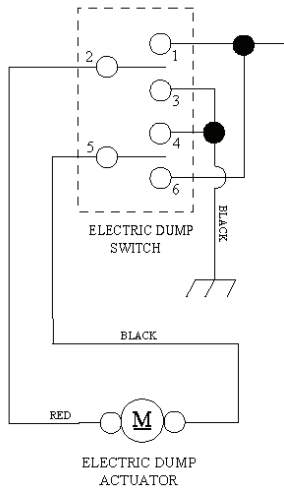

SCH25

IGNITION SWITCH

POSITION	CIRCUIT	"MAKE"
OFF	M+G+A1	
RUN/OVERRIDE	B+A1	
RUN	B+A1	L+A2
START	B + S + A1	

WIRING INSULATED CLIPS
NOTE: IF WIRING INSULATED CLIPS WERE REMOVED FOR SERVICING OF UNIT, THEY SHOULD BE RE-INSTALLED TO PROPERLY SECURE YOUR WIRING.