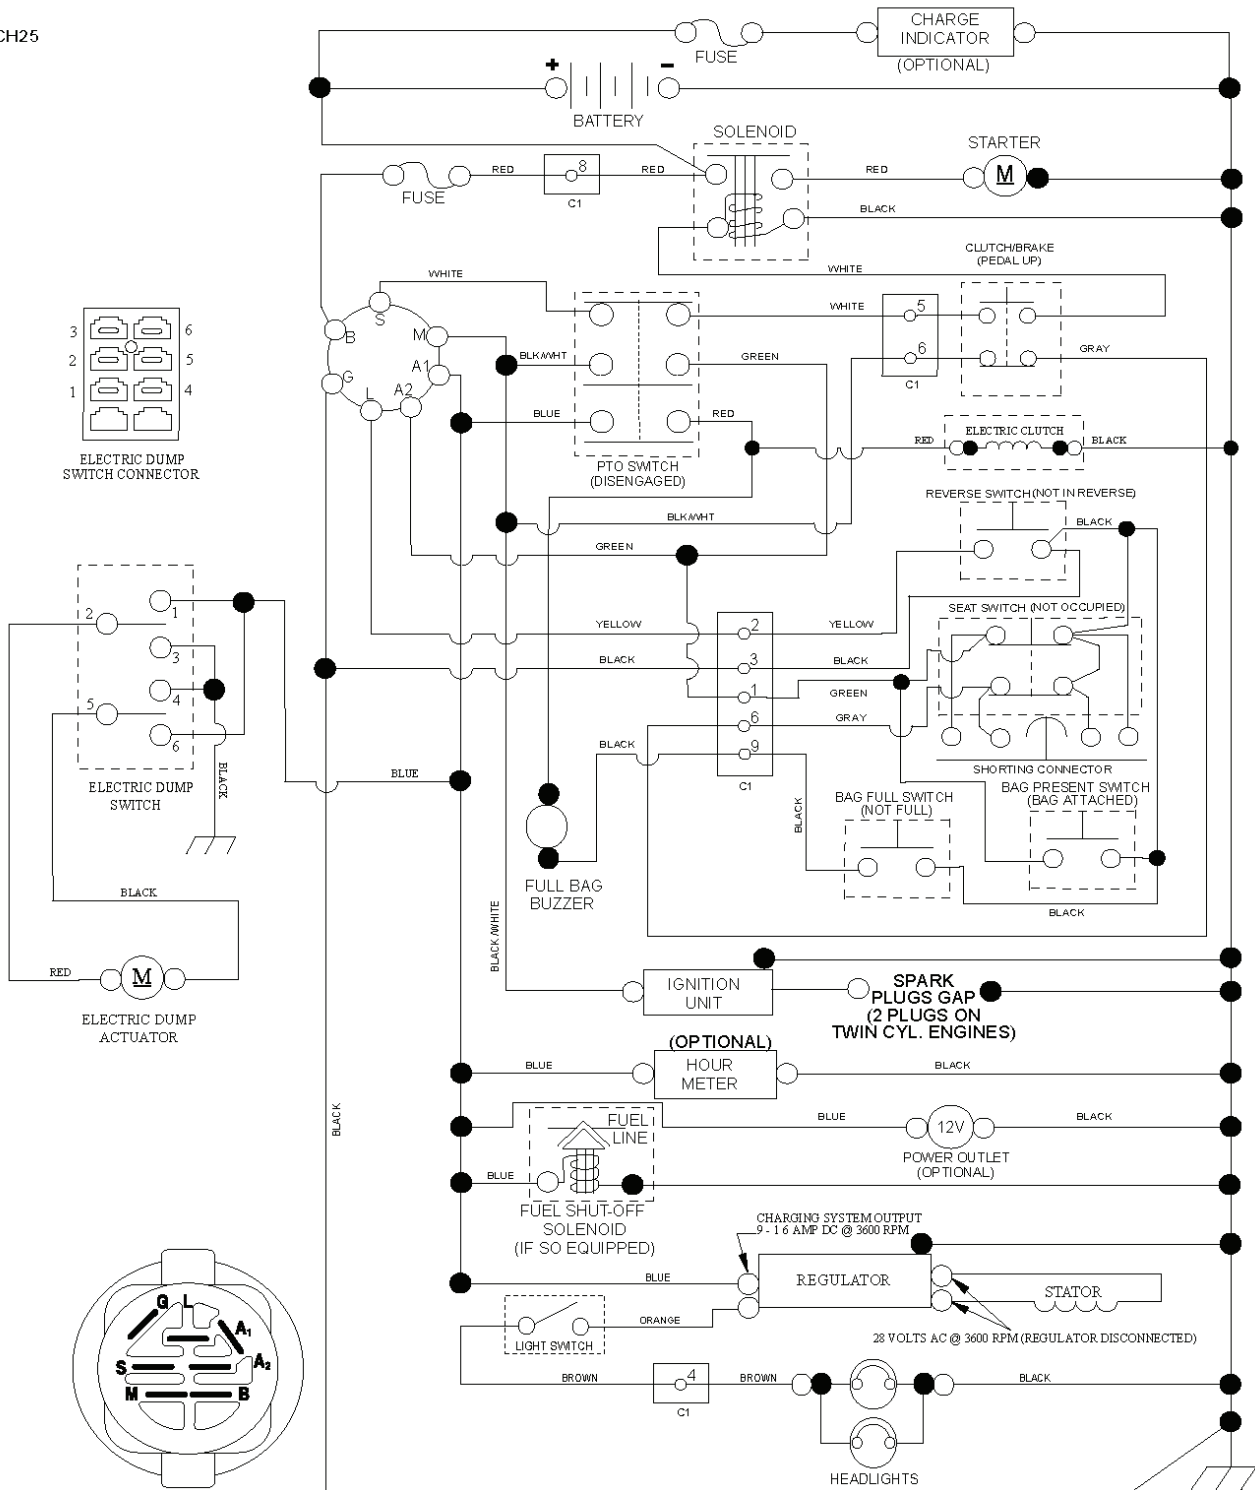

SCH25

IGNITION SWITCH

POSITION	CIRCUIT	"MAKE"
OFF	M+G+A1	
RUN/OVERRIDE	B+A1	
RUN	B+A1	L+A2
START	B + S + A1	

WIRING INSULATED CLIPS
NOTE: IF WIRING INSULATED CLIPS WERE REMOVED FOR SERVICING OF UNIT, THEY SHOULD BE RE-INSTALLED TO PROPERLY SECURE YOUR WIRING.