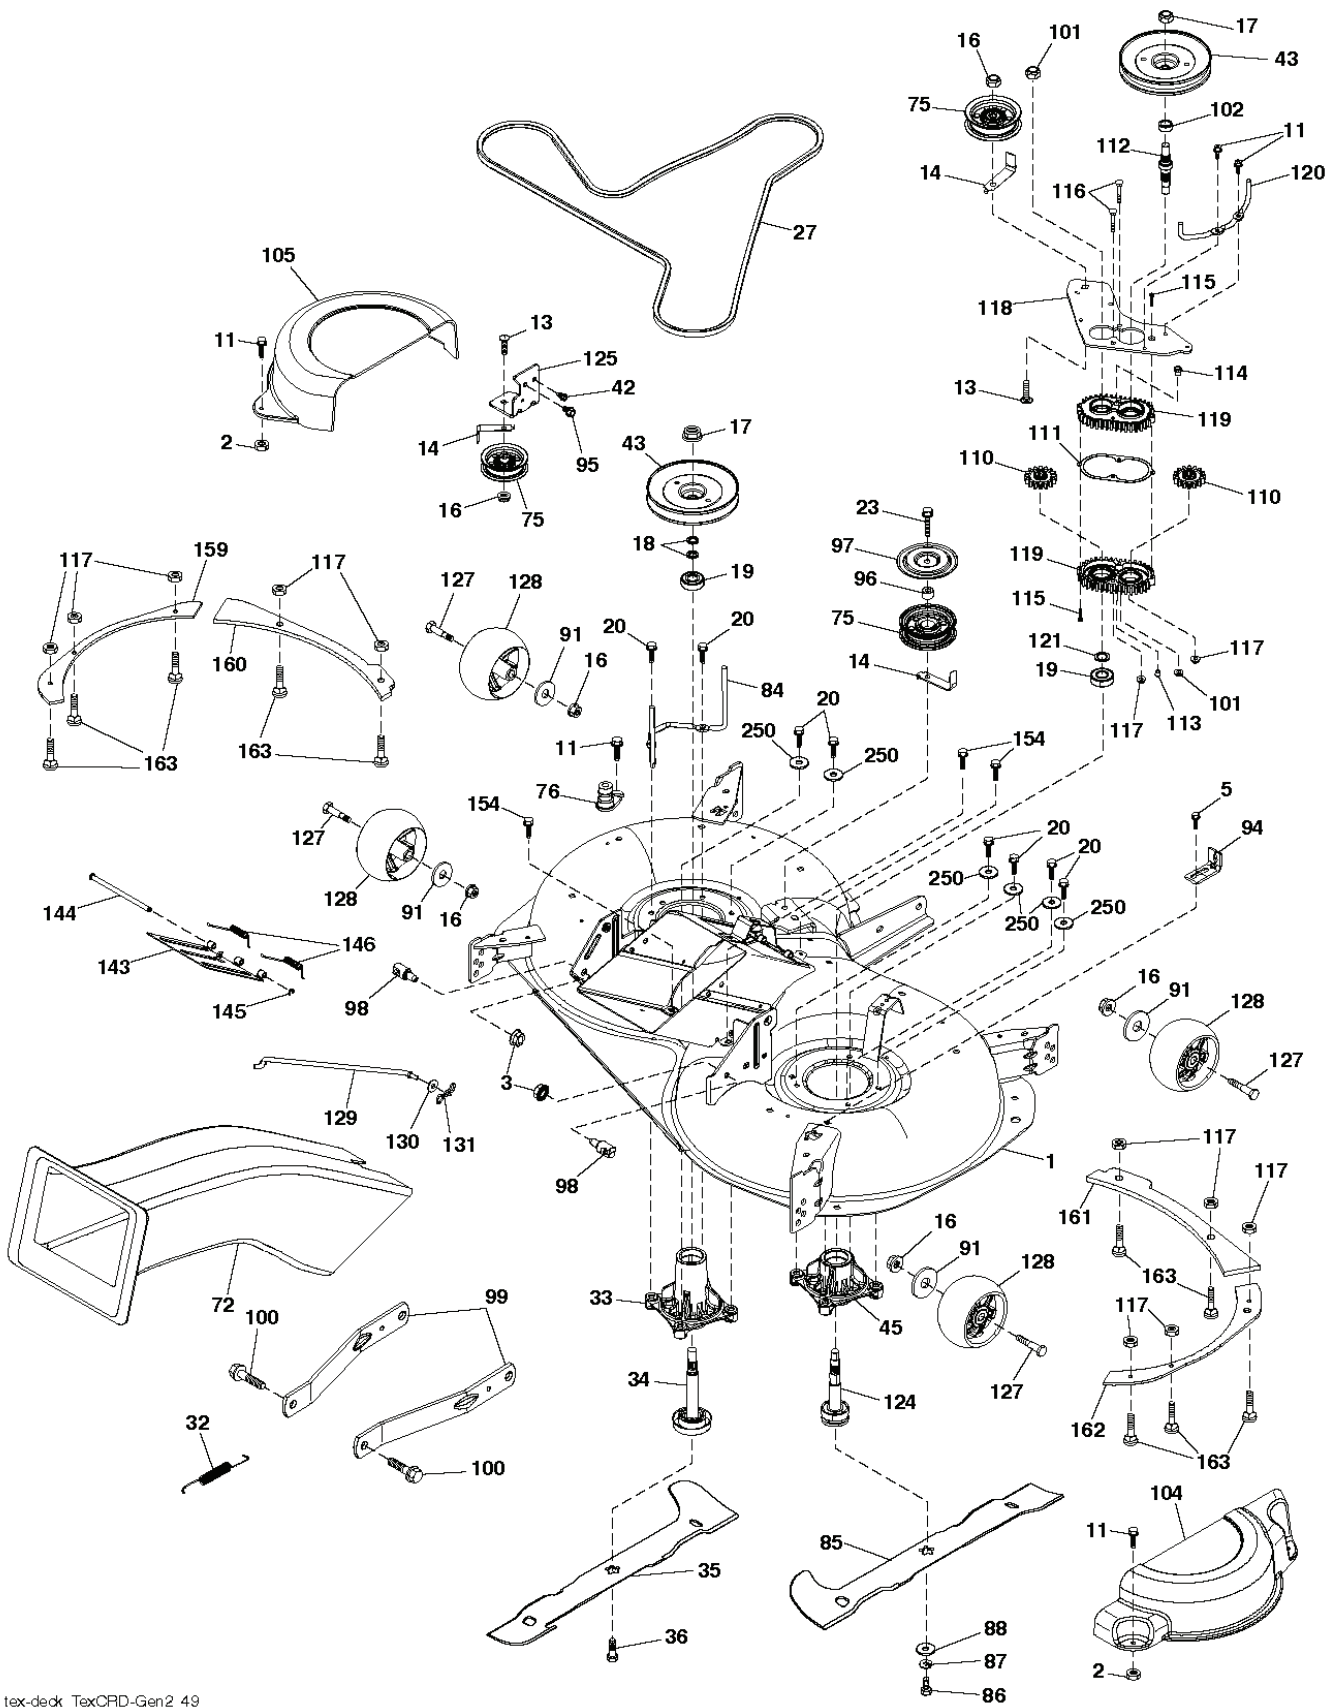

REF.	PART NO.	DESCRIPTION	REMARK	QTY.	KIT
1	000000000	W/O DESCRIPTION	Engine Kawasaki Model No. FS541V-CS51(445366)	1	
2	532445962	MUFFLER		1	
9	532194320	BELT GUIDE		1	
11	587241601	CLUTCH		1	
12	532405097	PULLEY		1	
15	532435816	FUEL TANK		1	
18	532441462	CUP		1	
20	532412165	CABLE		1	
21	532416358	SCREW		1	
22	532189541	CHOKE CONTROL		1	
28	532137040	HOSE		1	
29	532137180	SPARK ARRESTER KIT		1	
37	532123487	HOSE CLAMP		1	
41	532126197	WASHER		1	
42	810040700	WASHER		1	
45	873510400	NUT		1	
62	532434017	SHIELD		1	
69	532178151	MUFFLER GASKET		1	
70	532424765	EXHAUST		1	
71	532424766	EXHAUST		1	
81	532148456	TUBE		1	
85	532179953	BOLT		1	
86	532184362	NUT		1	
87	532171877	BOLT		1	
90	817000616	SCREW		1	
92	817120616	SCREW		1	
96	819091416	WASHER		1	
97	817670412	SCREW		1	
137	532441461	FUEL CAP ASSY		1