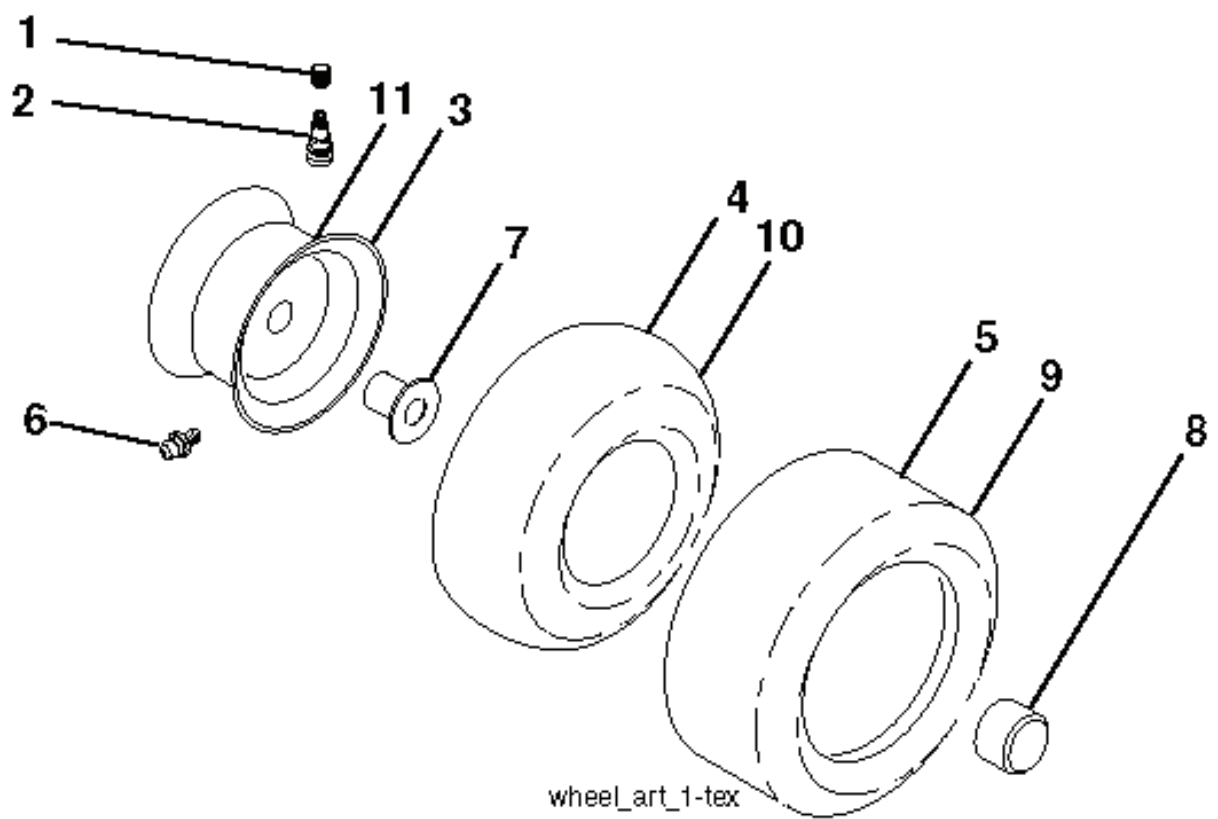

REF.	PART NO.	DESCRIPTION	REMARK	QTY.	KIT
1	532439822	SEAT		1	
2	532180166	BRACKET		1	
3	532140675	STRAP		1	
6	873800600	NUT		1	
7	532124181	SPRING		1	
8	532171877	BOLT		1	
10	532196977	PLATE		1	
21	532171852	BOLT		1	
37	873800500	LOCK NUT		1	
40	532197661	HANDLE		1	
41	532198200	SPRING		1	
43	874760612	BOLT		1	
44	819133812	WASHER		1