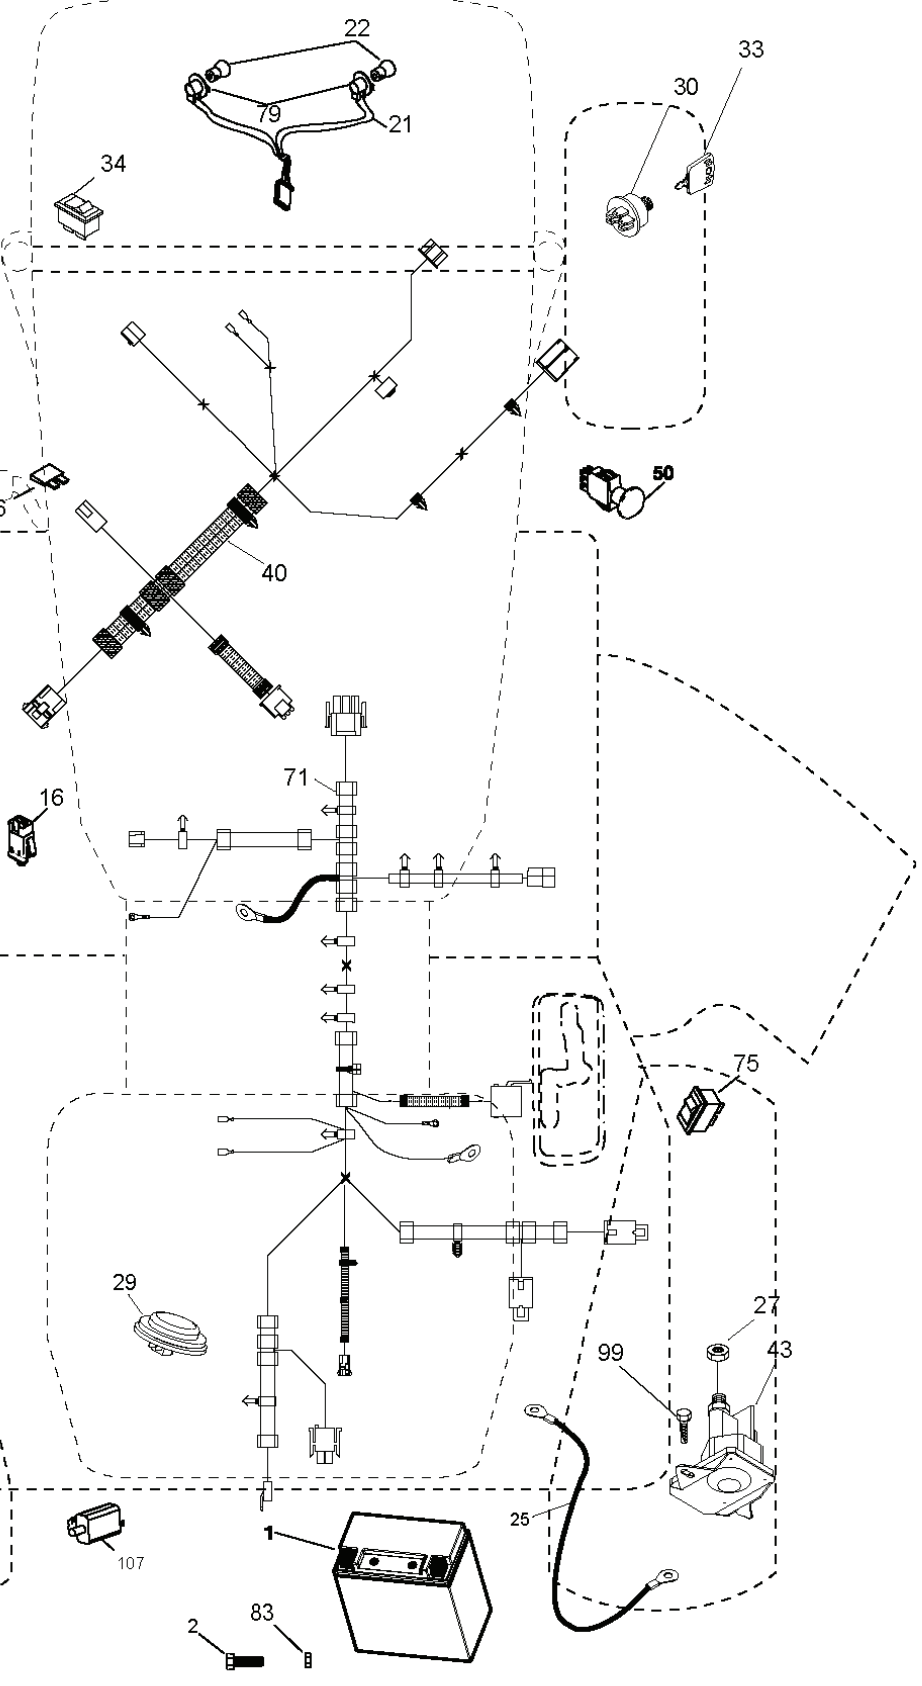

REF.	PART NO.	DESCRIPTION	REMARK	QTY.	KIT
363	532442780	SPACER		1	
364	532443032	BRACKET		1	

TC10S

With Service Minder Option

With Charge Indicator Option