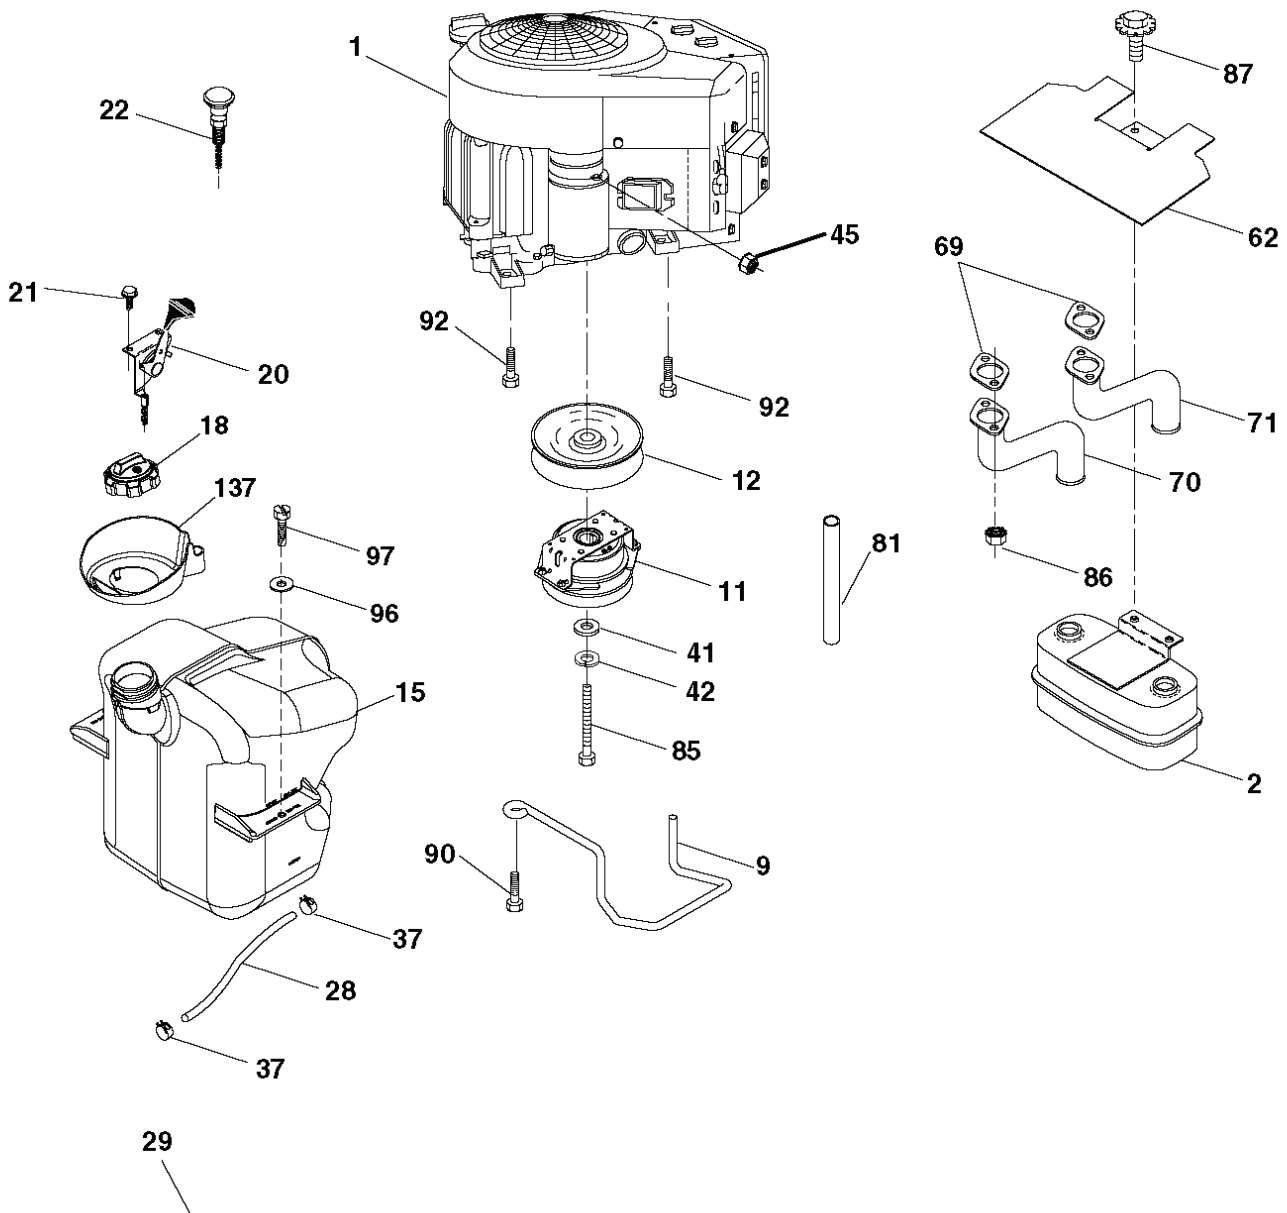

REF.	PART NO.	DESCRIPTION	REMARK	QTY.	KIT
363	532442780	SPACER		1	
364	532443032	BRACKET		1	

TC10S

With Service Minder Option

With Charge Indicator Option

REF.	PART NO.	DESCRIPTION	REMARK	QTY.	KIT
1	532437157	BATTERY		1	
2	532440923	SCREW		1	
16	532176138	MICRO SWITCH		1	
21	532400252	HARNESS		1	
22	532004152	BULB		1	
25	532441382	CABLE		1	
26	532175158	FUSE		1	
27	873510400	NUT		1	
28	532441383	CABLE		1	
29	532401545	SWITCH		1	
30	532193350	IGNITION MODULE		1	
33	532411935	KEY		1	
34	532110712	SWITCH		1	
40	581686401	HARNESS		1	
43	532192507	SOLENOID		1	
46	532401763	DISPLAY		1	
50	532174651	SWITCH		1	
55	817060512	SCREW		1	
71	581686402	HARNESS		1	
75	532444534	SWITCH		1	
79	532175242	HOLDER		1	
83	532436774	NUT		1	
99	817720408	SCREW		1	
102	532441262	HARNESS ASSY		1	
105	532407568	SWITCH		1	
107	532180379	SWITCH FBI		1	
108	532421062	SWITCH		1	
142	532448057	HARNESS		1	