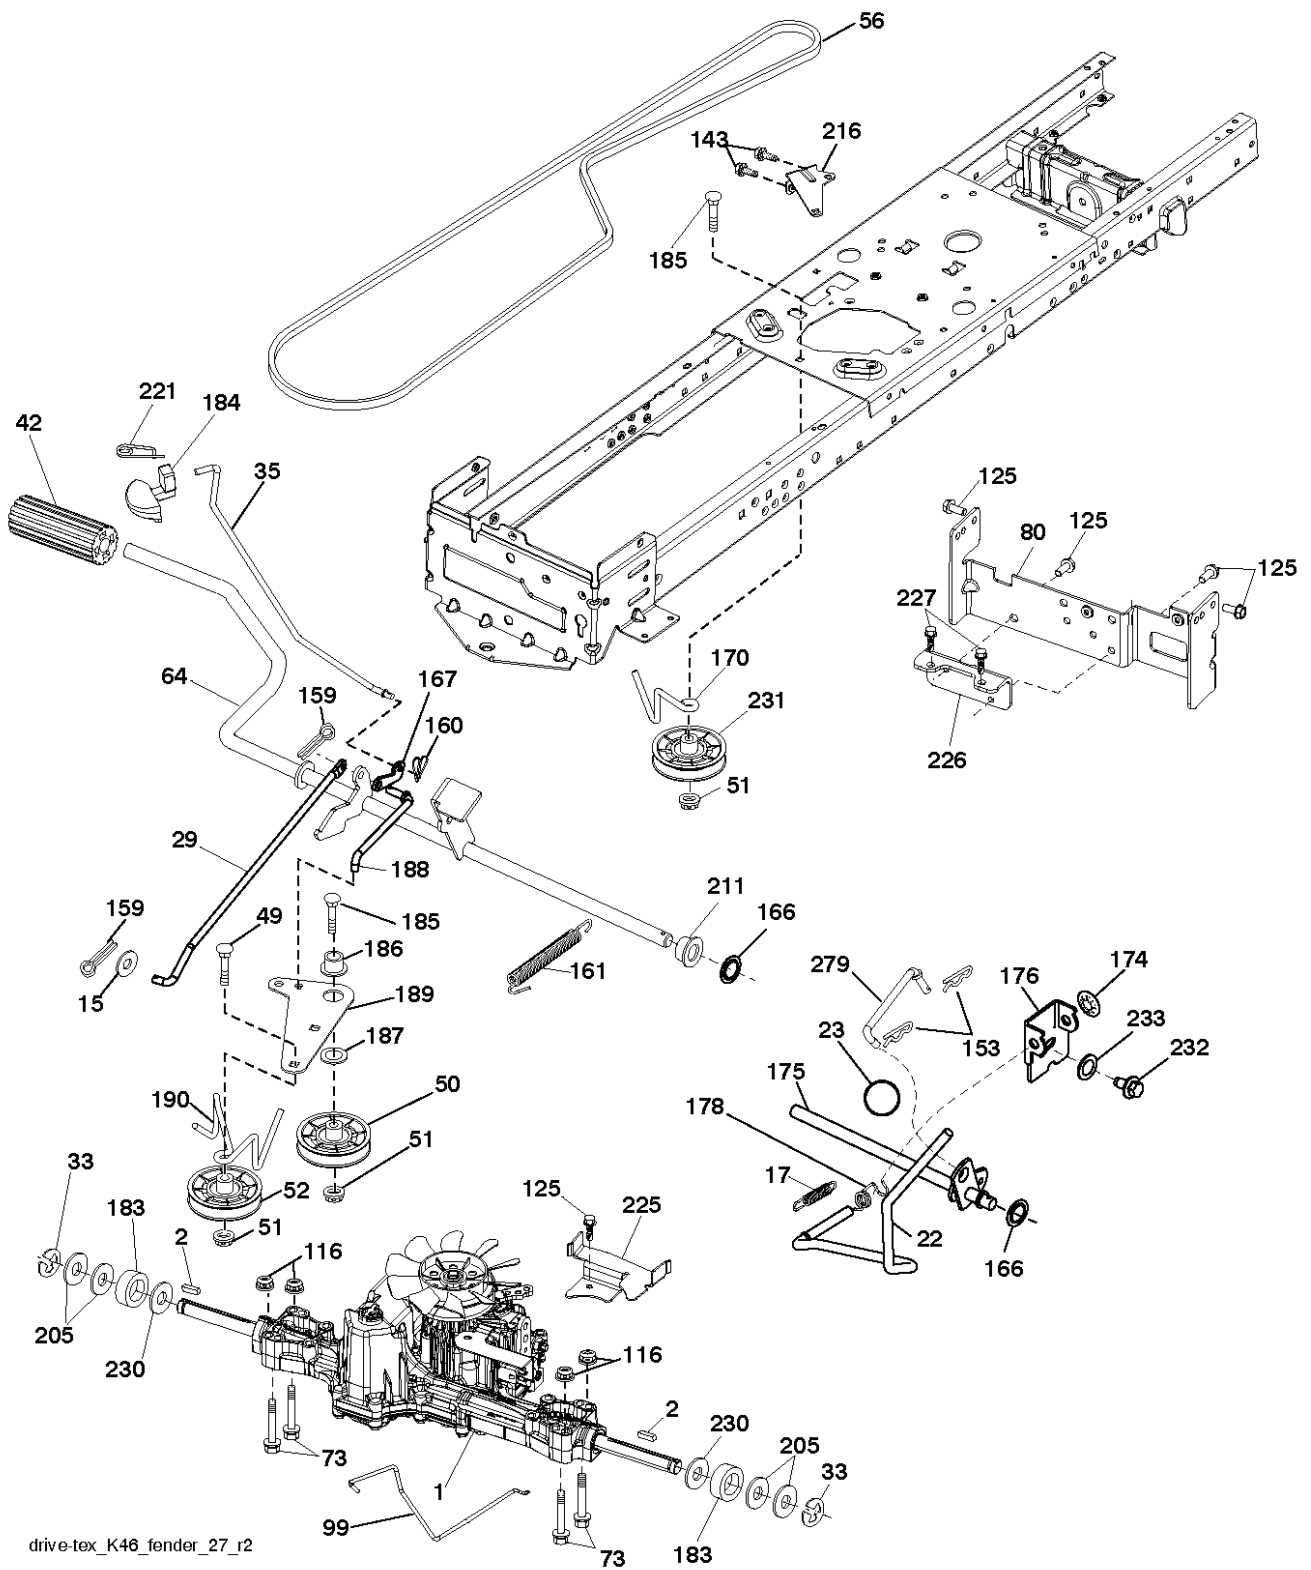

REF.	PART NO.	DESCRIPTION	REMARK	QTY.	KIT
1	532059192	CAP VALVE		0	
2	532065139	NIPPLE		0	
3	532138336	RIM	Front 6"	0	
4	532059904	HOSE	Front (Service Item Only)	0	
5	532437154	TIRE	Front 15 x 6.0-6	0	
6	532124957	FITTING	(Front Wheel Only)	0	
7	532124959	BEARING	(Front Wheel Only)	0	
8	532175039	HUB CAP		0	
9	532420531	TIRE	Rear 18 x 9.5-8	0	
10	532124926	HOSE	Rear (Service Item Only)	0	
11	532138337	RIM SPROCKET	Rear 8"	0	
--	532144334	SEALING FOAM		0	

REF.	PART NO.	DESCRIPTION	REMARK	QTY.	KIT
1	532400389	LABEL		0	
2	581627301	DECAL		0	
3	532196841	DECAL		0	
4	532437790	DECAL		0	
5	532159736	DECAL		0	
6	532180432	DECAL		0	
7	532182166	DECAL		0	
8	532437776	DECAL		0	
9	532145005	DECAL		0	
10	532140837	DECAL		0	
11	532196357	DECALC."DANGER DEFLECTEUR"		0	
12	532194302	DECALC.SCHEMA MONTAGE		0	
13	532159737	DECAL		0	
--	532166960	DECAL		0	
--	532162598	DECAL		0	
--	532439681	PLATE		0	
--	532439966	PAD		0	