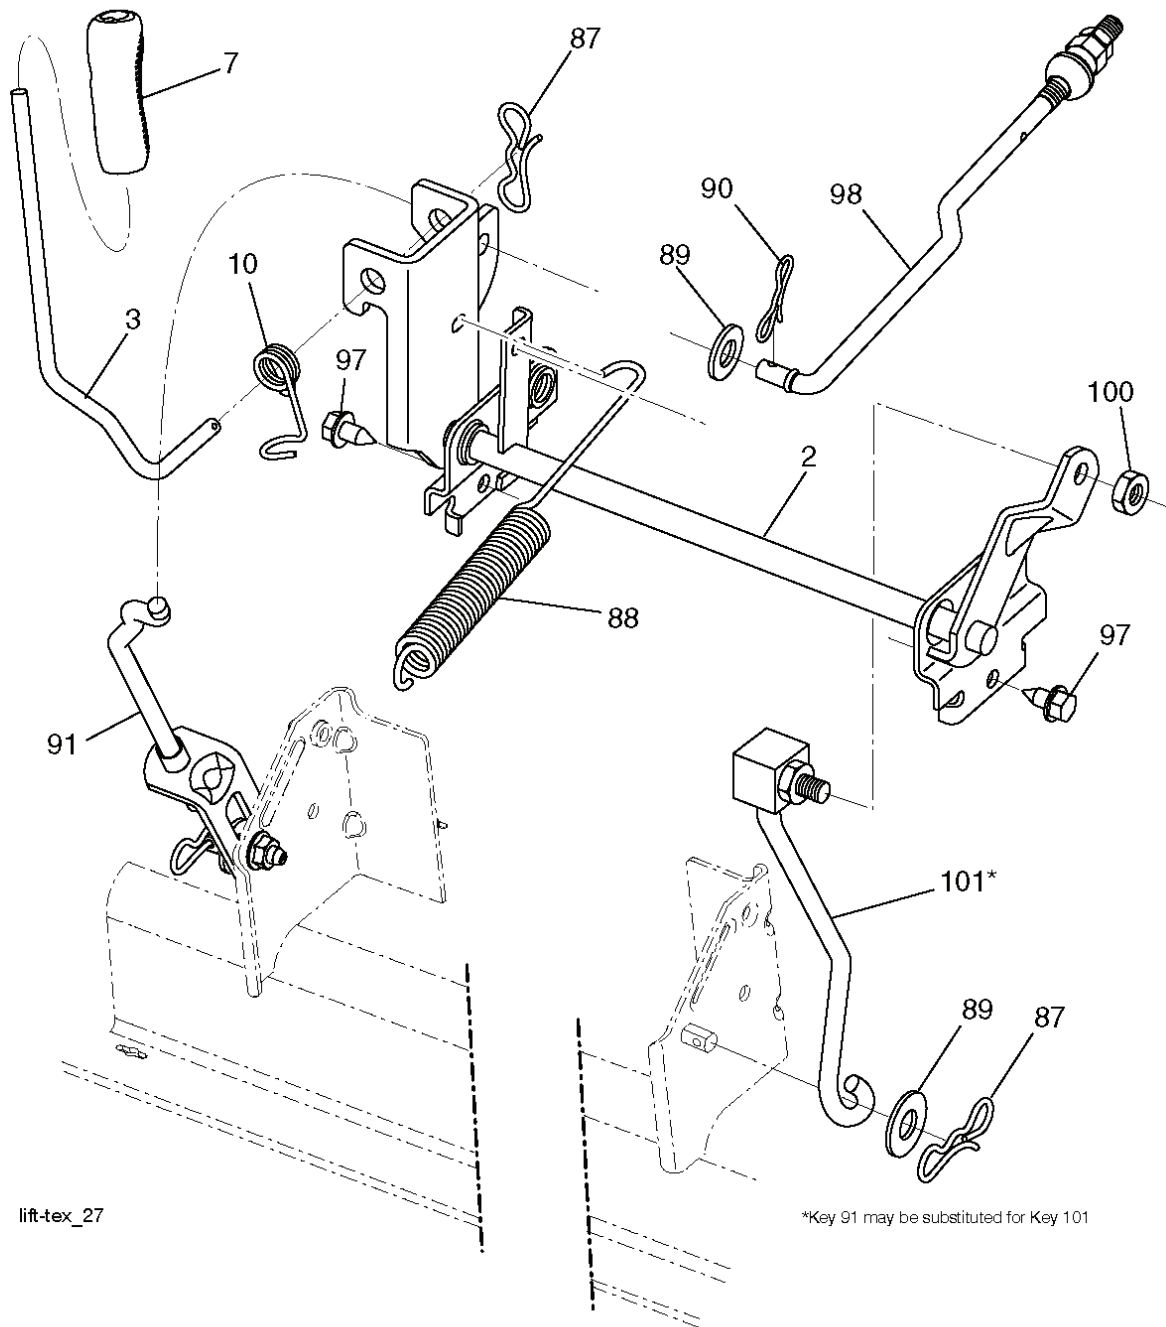

LTH151, 96041020101, 2011-05

SPARE PARTS LIST

38-7_Tex-LT_24

REF.	PART NO.	DESCRIPTION	REMARK	QTY.	KIT
1	532444163	HOUSING		0	
6	532195186	ARM		0	
7	532416358	SCREW		0	
8	532193003	SCREW		0	
11	532138497	BLADE		0	
13	532192872	SHAFT ASSY		0	
14	532187281	BEARING HOUSING		0	
15	532110485	BEARING		0	
19	532196539	BOLT		0	
21	873680500	NUT		0	
23	532192557	HINGE		0	
24	532105304	HUB CAP		0	
25	532197026	TORSION SPRING		0	
26	532110452	NUT		0	
27	532401472	DEFLECTOR		0	
29	532131491	SHAFT		0	
30	532173984	SCREW		0	
31	532187690	WASHER		0	
32	532199789	PULLEY		0	
33	532400234	NUT		0	
34	872110612	BOLT		0	
37	819131316	WASHER		0	
38	532199541	BELT GUIDE		0	
40	873900600	NUT		0	
42	532198410	SPRING		0	
43	532197256	SPRING		0	
46	532137729	SCREW		0	
55	532197249	ARM		0	
56	532199092	SPACER		0	
57	817000616	SCREW		0	
59	532141043	GUARD		0	
60	532199471	ARM		0	
63	532199470	ARM		0	
64	532199790	LINK		0	
67	532403012	HANDLE		0	
68	532408381	BELT		0	
69	872140505	BOLT		0	
70	532401246	CLUTCH		0	
115	872110505	BOLT		0	
122	532197258	BELT GUIDE		0	
123	532197259	BELT GUIDE		0	
144	532193414	BELT GUIDE		0	
145	532193197	PULLEY		0	
147	532401872	SPRING		0	
152	532435111	CABLE		0	
188	532195161	STUD		0	
189	873900500	NUT		0	
195	817000612	SCREW		0	
199	532400095	BAFFLE		0	
209	819133210	WASHER		0	
241	532152927	SCREW		0	
242	532415598	HOSE COUPLING		0	
--	532192870	SPINDLE		0	
--	532443359	CUTTING DECK		0	

REF.	PART NO.	DESCRIPTION	REMARK	QTY.	KIT
1	532059192	CAP VALVE		0	
2	532065139	NIPPLE		0	
3	532138336	RIM	Front 6"	0	
4	532059904	HOSE	Front (Service Item Only)	0	
5	532437154	TIRE	Front 15 x 6.0-6	0	
6	532124957	FITTING	(Front Wheel Only)	0	
7	532124959	BEARING	(Front Wheel Only)	0	
8	532175039	HUB CAP		0	
9	532420531	TIRE	Rear 18 x 9.5-8	0	
10	532124926	HOSE	Rear (Service Item Only)	0	
11	532138337	RIM SPROCKET	Rear 8"	0	
--	532144334	SEALING FOAM		0	