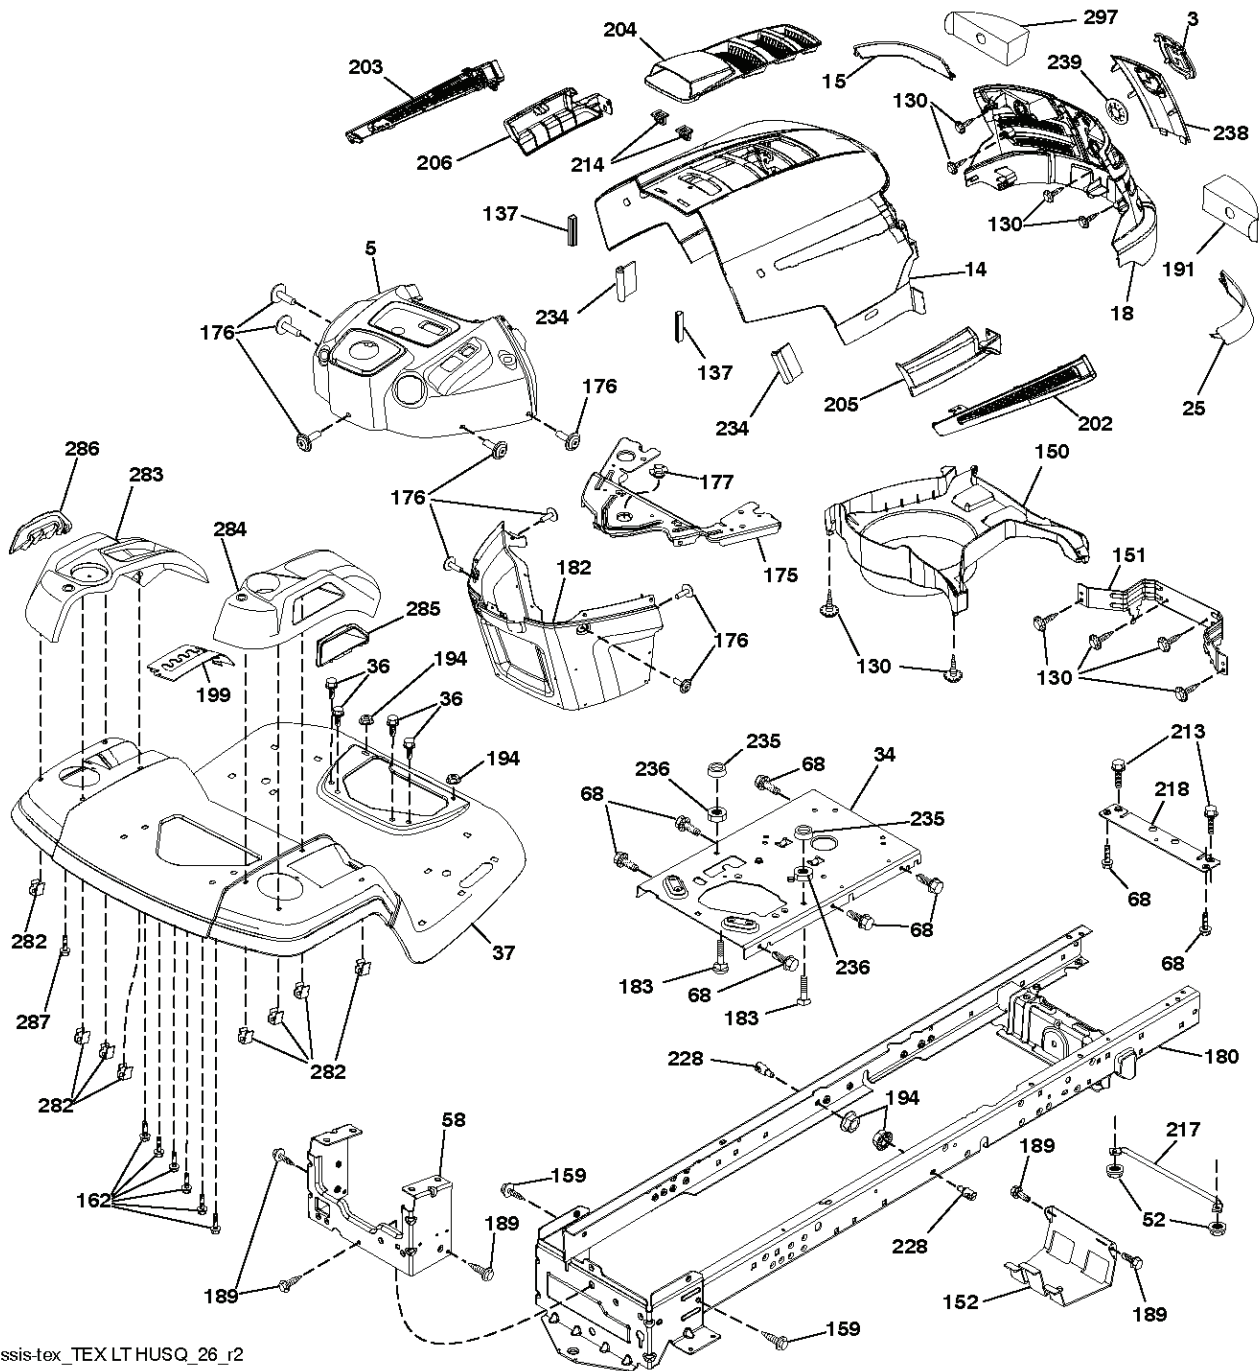

chassis-tex_TEX LT HUSQ_26_r2

REF.	PART NO.	DESCRIPTION	REMARK	QTY.	KIT
3	532405012	LOGOTYPE		0	
5	532438964	DASH		0	
14	532441267	HOOD		0	
15	532441428	LENS		0	
18	532441368	GRILLE		0	
25	532441427	LENS		0	
34	532196125	PLATE		0	
36	817060512	SCREW		0	
37	532441266	FENDER		0	
52	873680500	NUT		0	
58	532412280	PLATE		0	
68	817490508	SCREW		0	
130	532416358	SCREW		0	
137	532407590	DAMPING PIECE		0	
150	532407537	AIR CONDUCTOR		0	
151	532407807	BRACKET		0	
152	532199535	SHIELD		0	
159	817000612	SCREW		0	
162	532142432	SCREW		0	
175	532199472	PLATE		0	
176	532400776	SCREW		0	
177	532195228	BUSHING		0	
180	532415063	FRAME		0	
182	532407176	DASH		0	
183	874520520	BOLT		0	
189	817000512	SCREW		0	
191	532416501	INSERT		0	
194	873900500	NUT		0	
199	532413485	PLATE		0	
202	532441342	COVER		0	
203	532441343	COVER		0	
204	532441375	COVER		0	
205	532441344	SKIRT		0	
206	532441345	SKIRT		0	
213	874760512	BOLT		0	
214	532199145	CLIP		0	
217	532409167	ROD		0	
218	532196395	PLATE		0	
228	532195161	STUD		0	
234	532404742	DAMPING PIECE		0	
235	532406129	SPACER		0	
236	873930500	NUT		0	
238	532441374	SPARE PARTS		0	
239	532404883	CLIP		0	
282	532414110	CLIP		0	
283	532442039	DECK		0	
284	532444164	CONSOLE		0	
285	532416315	CONSOLE		0	
286	532416317	CONSOLE		0	
287	817600406	SCREW		0	
297	532406665	INSERT		0	
---	532439976	PLUG		0