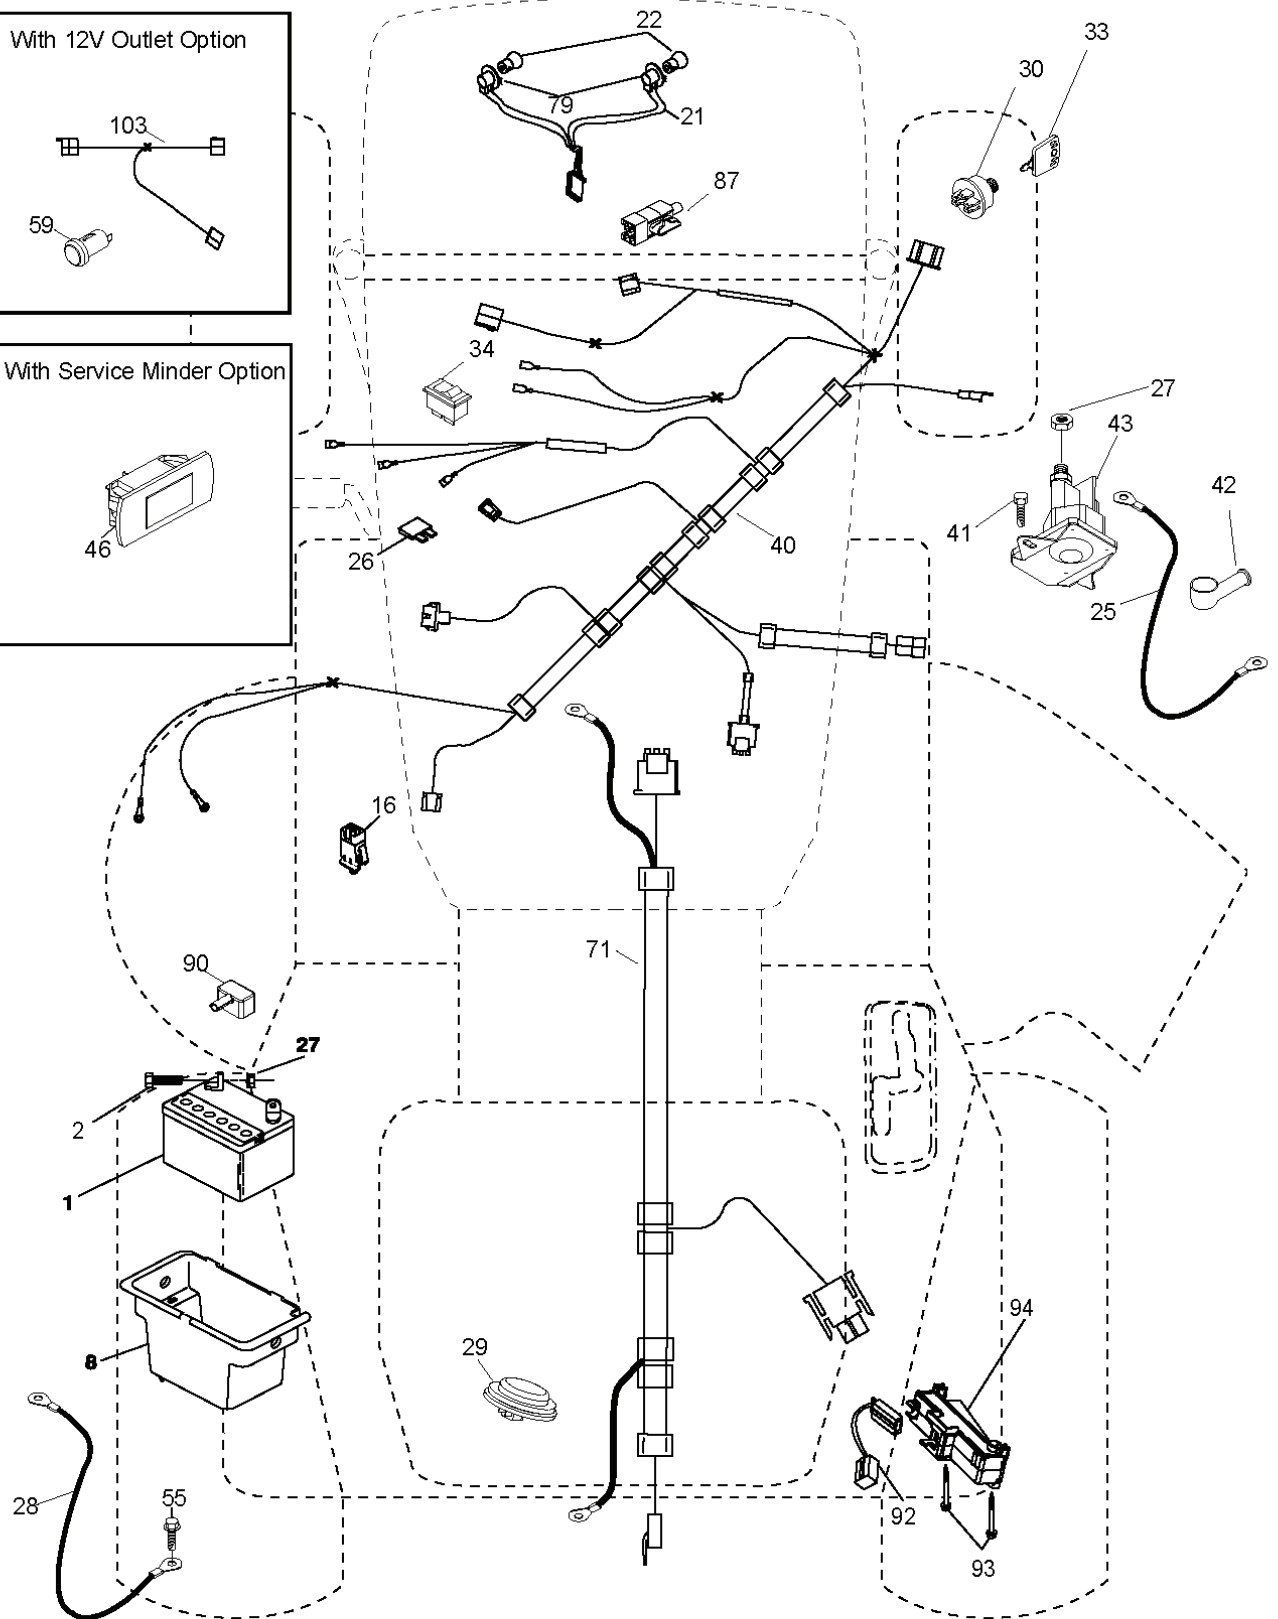

T02S

With 12V Outlet Option

With Service Minder Option

REF.	PART NO.	DESCRIPTION	REMARK	QTY.	KIT
1	532163465	BATTERY		0	
2	874760412	BOLT		0	
8	532193228	BOX		0	
16	532176138	MICRO SWITCH		0	
21	532400252	HARNESS		0	
22	532004152	BULB		0	
25	532412894	CABLE.STARTER.GGA.BL/R*SUBS/2*		0	
26	532175158	FUSE		0	
27	873510400	NUT		0	
28	532198885	CABLE		0	
29	532401545	SWITCH		0	
30	532193350	IGNITION MODULE		0	
33	532411935	KEY		0	
34	532110712	SWITCH		0	
40	532401098	CABLE		0	
41	817720408	SCREW		0	
42	532131563	COVER		0	
43	532192507	SOLENOID		0	
55	817060512	SCREW		0	
71	532441544	HARNESS		0	
79	532175242	HOLDER		0	
87	532197802	SWITCH		0	
90	532435395	TERMINAL COVER		0	
92	532196615	CABLE ASSY		0	
93	532192540	SCREW		0	
94	532191834	MODULE.REVERSE.ROS		0