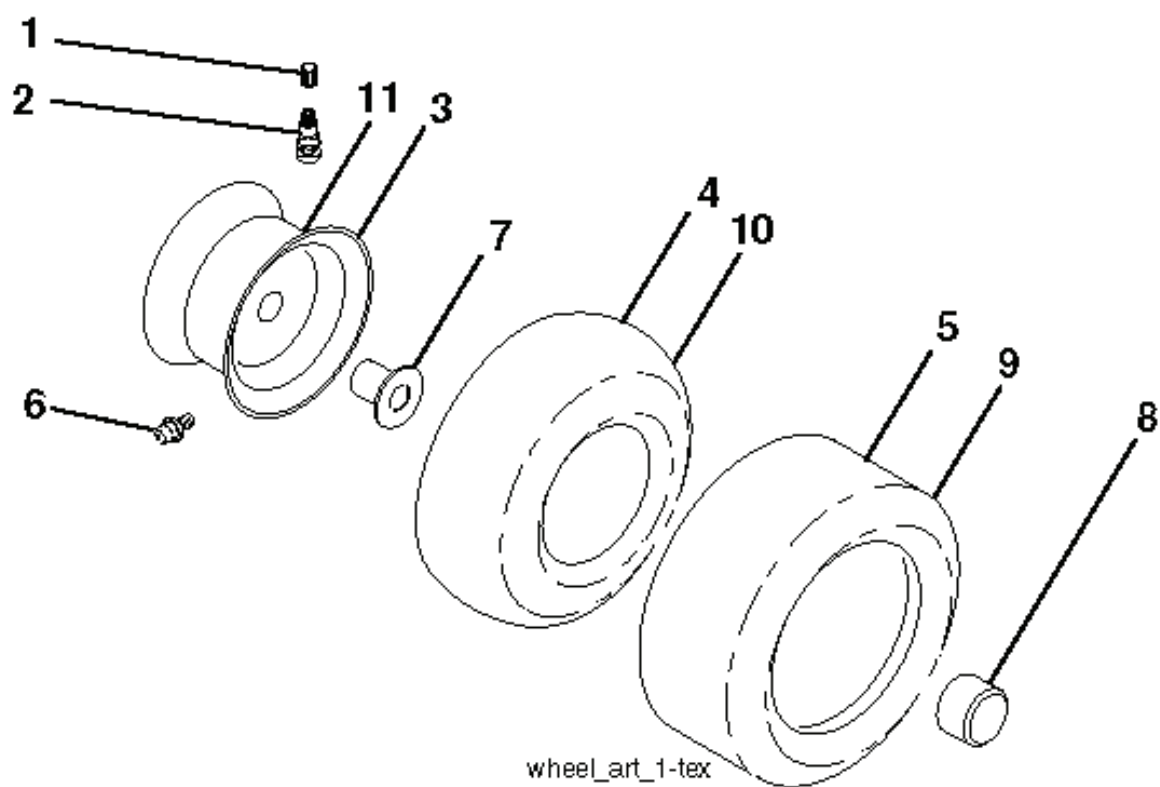

● NON-REMOVABLE CONNECTIONS

○ REMOVABLE CONNECTIONS

seat-tex_7A-vgt

REF.	PART NO.	DESCRIPTION	REMARK	QTY.	KIT
1	532439819	SEAT		0	
2	532180166	BRACKET		0	
3	532140675	STRAP		0	
6	873800600	NUT		0	
7	532124181	SPRING		0	
8	532171877	BOLT		0	
10	532196977	PLATE		0	
21	532171852	BOLT		0	
37	873800500	LOCK NUT		0	
40	532197661	HANDLE		0	
41	532198200	SPRING		0	
43	874760612	BOLT		0	
44	819133812	WASHER		0	

REF.	PART NO.	DESCRIPTION	REMARK	QTY.	KIT
1	532059192	CAP VALVE		0	
2	532065139	NIPPLE		0	
3	532138336	RIM	Front 6"	0	
4	532059904	HOSE	Front (Service Item Only)	0	
5	532437154	TIRE	Front 15 x 6.0-6	0	
6	532124957	FITTING	(Front Wheel Only)	0	
7	532124959	BEARING	(Front Wheel Only)	0	
8	532175039	HUB CAP		0	
9	532420531	TIRE	Rear 18 x 9.5-8	0	
10	532124926	HOSE	Rear (Service Item Only)	0	
11	532138337	RIM SPROCKET	Rear 8"	0	
--	532144334	SEALING FOAM		0	