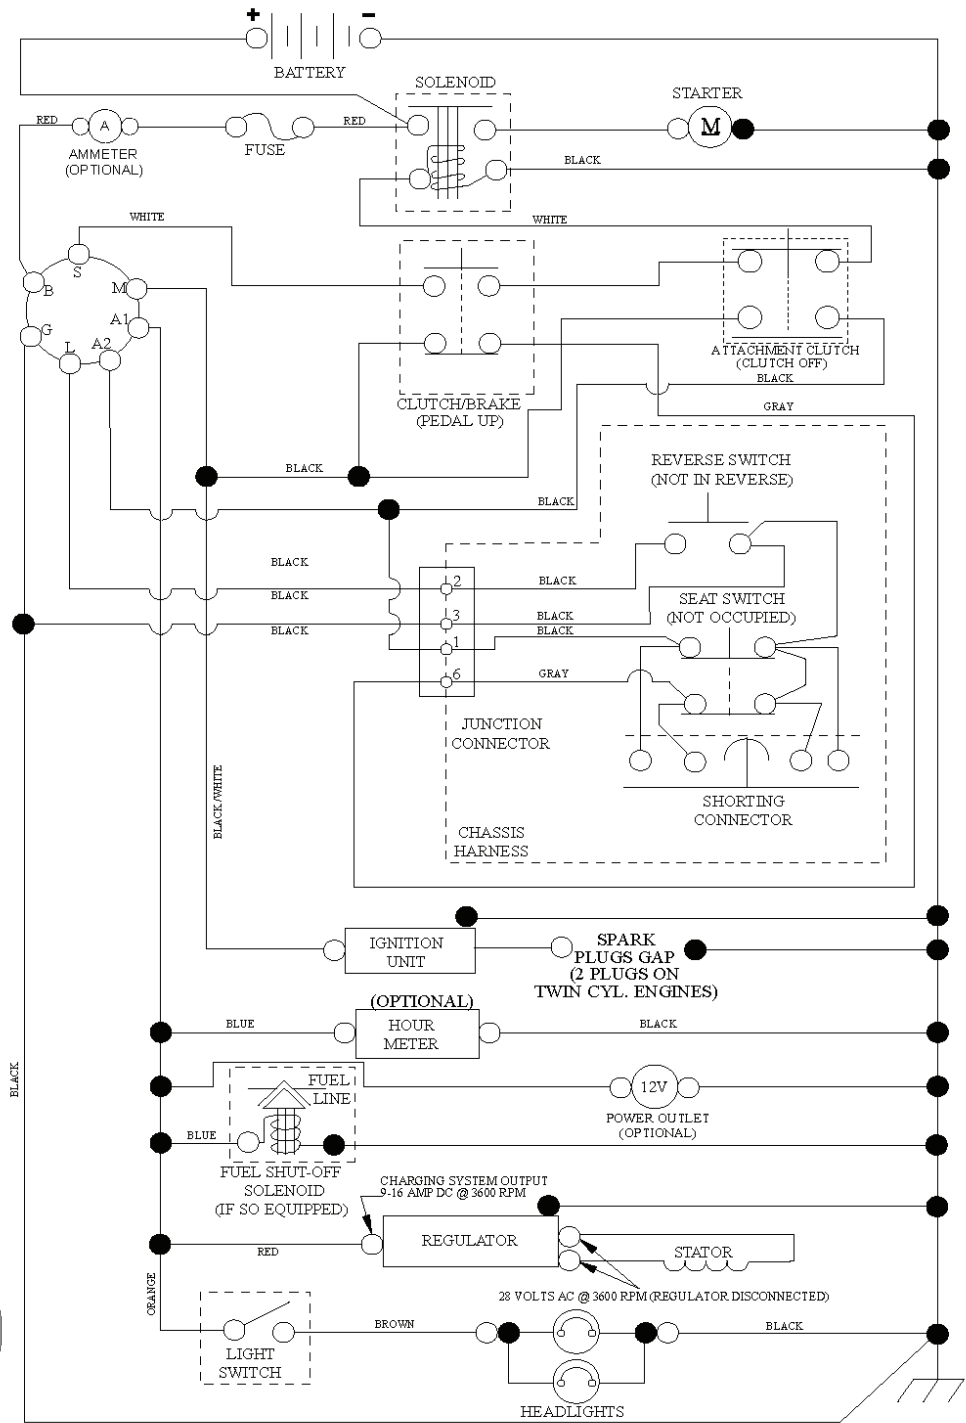

LTH151, 96041020101, 2011-05

SPARE PARTS LIST

38-7_Tex-LT_24

REF.	PART NO.	DESCRIPTION	REMARK	QTY.	KIT
1	532444163	HOUSING		0	
6	532195186	ARM		0	
7	532416358	SCREW		0	
8	532193003	SCREW		0	
11	532138497	BLADE		0	
13	532192872	SHAFT ASSY		0	
14	532187281	BEARING HOUSING		0	
15	532110485	BEARING		0	
19	532196539	BOLT		0	
21	873680500	NUT		0	
23	532192557	HINGE		0	
24	532105304	HUB CAP		0	
25	532197026	TORSION SPRING		0	
26	532110452	NUT		0	
27	532401472	DEFLECTOR		0	
29	532131491	SHAFT		0	
30	532173984	SCREW		0	
31	532187690	WASHER		0	
32	532199789	PULLEY		0	
33	532400234	NUT		0	
34	872110612	BOLT		0	
37	819131316	WASHER		0	
38	532199541	BELT GUIDE		0	
40	873900600	NUT		0	
42	532198410	SPRING		0	
43	532197256	SPRING		0	
46	532137729	SCREW		0	
55	532197249	ARM		0	
56	532199092	SPACER		0	
57	817000616	SCREW		0	
59	532141043	GUARD		0	
60	532199471	ARM		0	
63	532199470	ARM		0	
64	532199790	LINK		0	
67	532403012	HANDLE		0	
68	532408381	BELT		0	
69	872140505	BOLT		0	
70	532401246	CLUTCH		0	
115	872110505	BOLT		0	
122	532197258	BELT GUIDE		0	
123	532197259	BELT GUIDE		0	
144	532193414	BELT GUIDE		0	
145	532193197	PULLEY		0	
147	532401872	SPRING		0	
152	532435111	CABLE		0	
188	532195161	STUD		0	
189	873900500	NUT		0	
195	817000612	SCREW		0	
199	532400095	BAFFLE		0	
209	819133210	WASHER		0	
241	532152927	SCREW		0	
242	532415598	HOSE COUPLING		0	
--	532192870	SPINDLE		0	
--	532443359	CUTTING DECK		0	

lift-tex_27

*Key 91 may be substituted for Key 101

REF.	PART NO.	DESCRIPTION	REMARK	QTY.	KIT
2	532422027	SHAFT		0	
3	532195231	LEVER		0	
7	532411555	GRIP		0	
10	532196314	SPRING		0	
87	532194209	SPRING		0	
88	532410710	SPRING		0	
89	819191912	WASHER		0	
90	532194208	PIN		0	
91	532195181	LINK		0	
97	817000612	SCREW		0	
98	532195270	LINK		0	
100	873930600	NUT		0	
101	532407003	LINK		0	