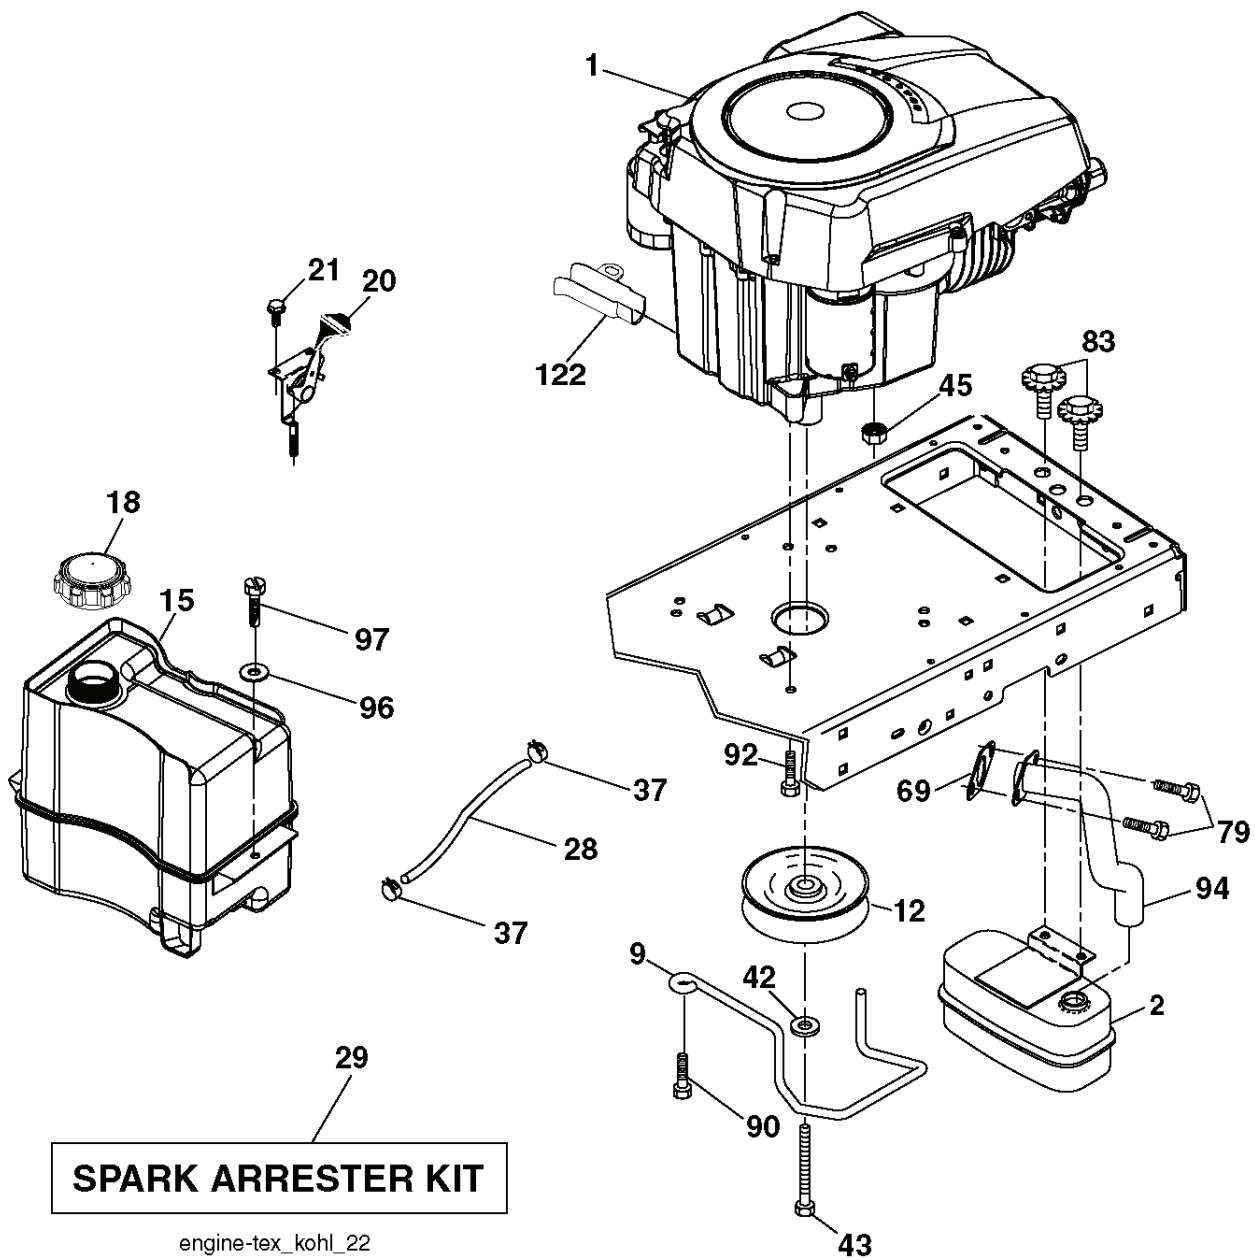

REF.	PART NO.	DESCRIPTION	REMARK	QTY.	KIT
1	000000000	W/O DESCRIPTION	Engine Kohler Model No. SV470-0212 (422739)	0	
2	532188655	MUFFLER		0	
9	532194320	BELT GUIDE		0	
12	532405471	PULLEY		0	
15	532407545	FUEL TANK		0	
18	532430220	FUEL CAP		0	
20	532183897	CONTROL		0	
21	532416358	SCREW		0	
28	532137040	HOSE		0	
29	532137180	SPARK ARRESTER KIT		0	
37	532123487	HOSE CLAMP		0	
42	810040700	WASHER		0	
43	532173937	BOLT		0	
45	873510400	NUT		0	
69	532185909	GASKET		0	
79	532192334	SCREW		0	
83	532171877	BOLT		0	
90	817000616	SCREW		0	
92	817120616	SCREW		0	
94	532188654	TUBE EXHAUST		0	
96	819091416	WASHER		0	
97	817670412	SCREW		0	
122	532421922	EXTENSION PIPE		0