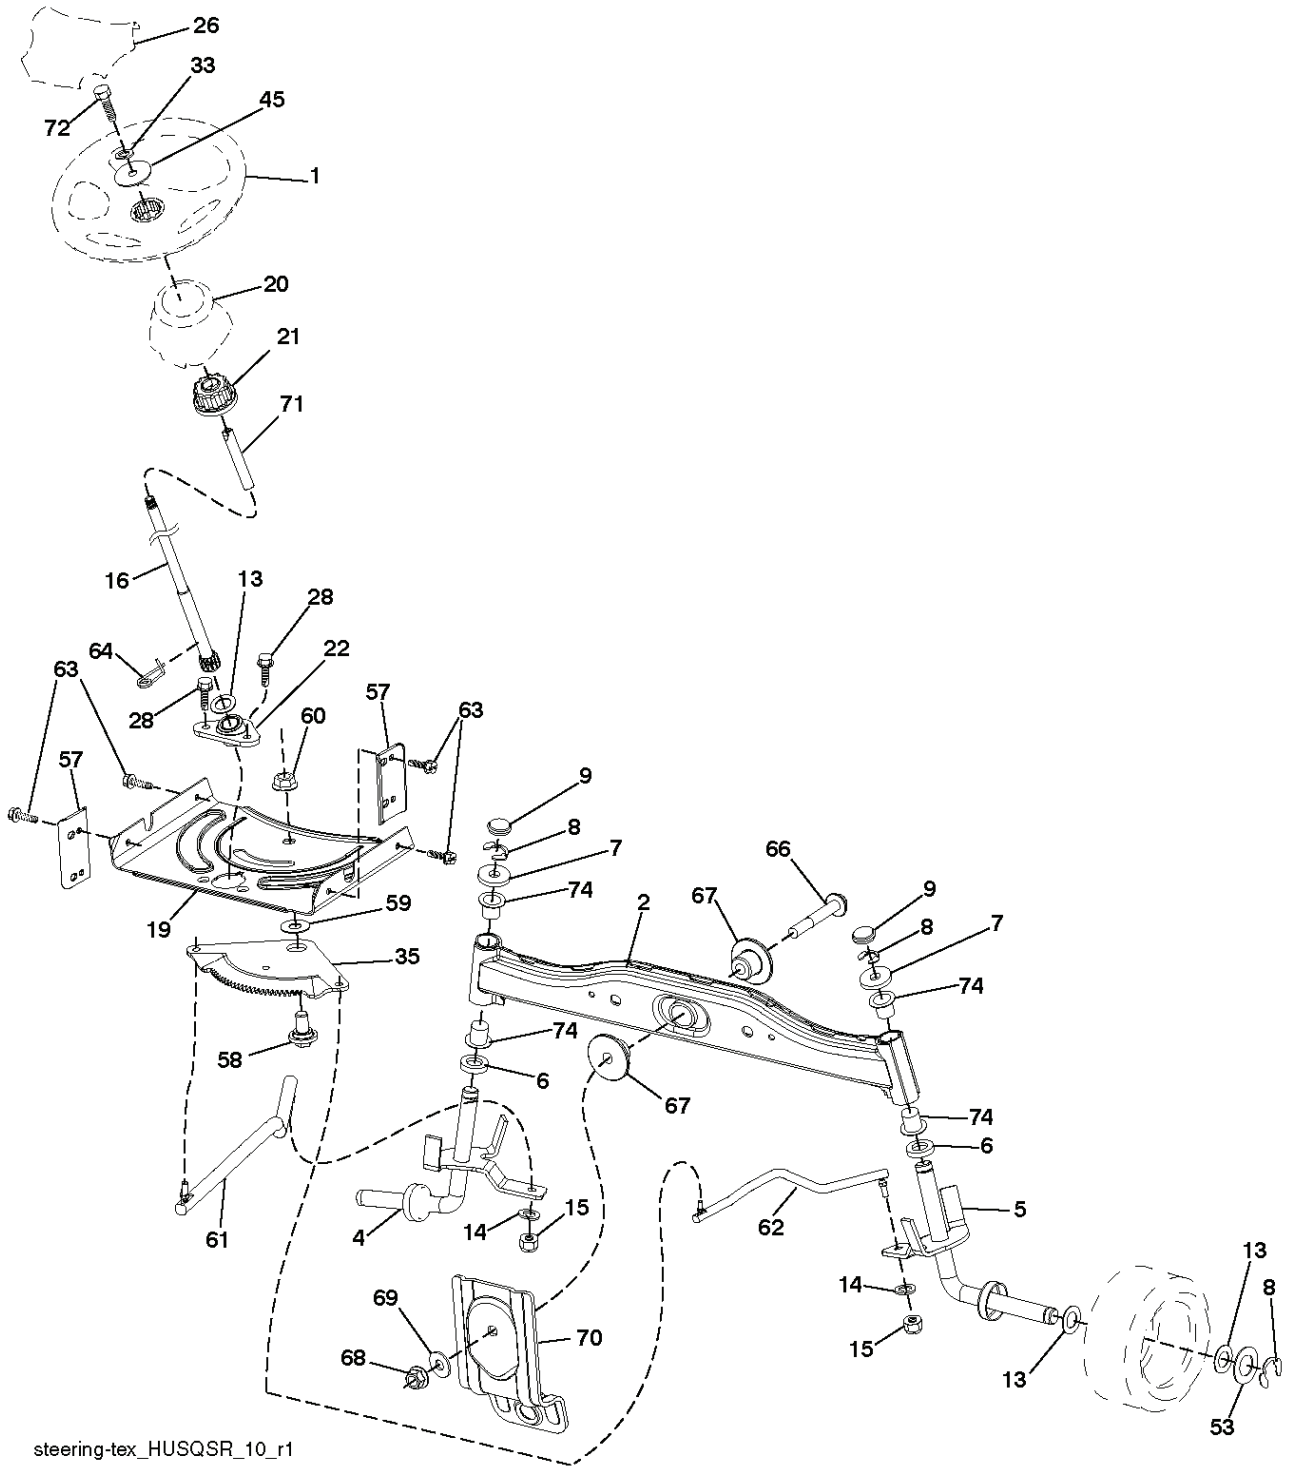

steering-tex_HUSQSR_10_r1

REF.	PART NO.	DESCRIPTION	REMARK	QTY.	KIT
1	532439740	STEERING WHEEL		0	
2	532418168	AXLE		0	
4	532403087	SPINDLE		0	
5	532403088	SPINDLE		0	
6	532124931	WASHER		0	
7	532121748	WASHER		0	
8	812000029	RETAINER RING		0	
9	532121232	HUB CAP		0	
13	532121749	WASHER		0	
14	810040600	WASHER		0	
15	873540600	NUT		0	
16	532429373	SHAFT		0	
19	532194729	PLATE		0	
20	532441425	COVER		0	
21	532186737	ADAPTER		0	
22	532420537	SUPPORT		0	
26	532439743	HUB CAP		0	
28	817000612	SCREW		0	
33	810040500	WASHER		0	
35	532194732	PLATE		0	
45	819113812	WASHER		0	
53	532188967	WASHER		0	
57	532407465	BRACKET		0	
58	532194747	BOLT		0	
59	532194748	WASHER		0	
60	873971000	NUT		0	
61	532194740	LINK		0	
62	532194741	LINK		0	
63	817000512	SCREW		0	
64	532199849	SPRING RETAINER		0	
66	871020748	BOLT		0	
67	532194737	BUSHING		0	
68	873900700	NUT		0	
69	532199162	WASHER		0	
70	532196197	BRACKET		0	
71	532190752	SHAFT		0	
72	532428982	BOLT		0	
74	532124937	BEARING COL. STRG.		0