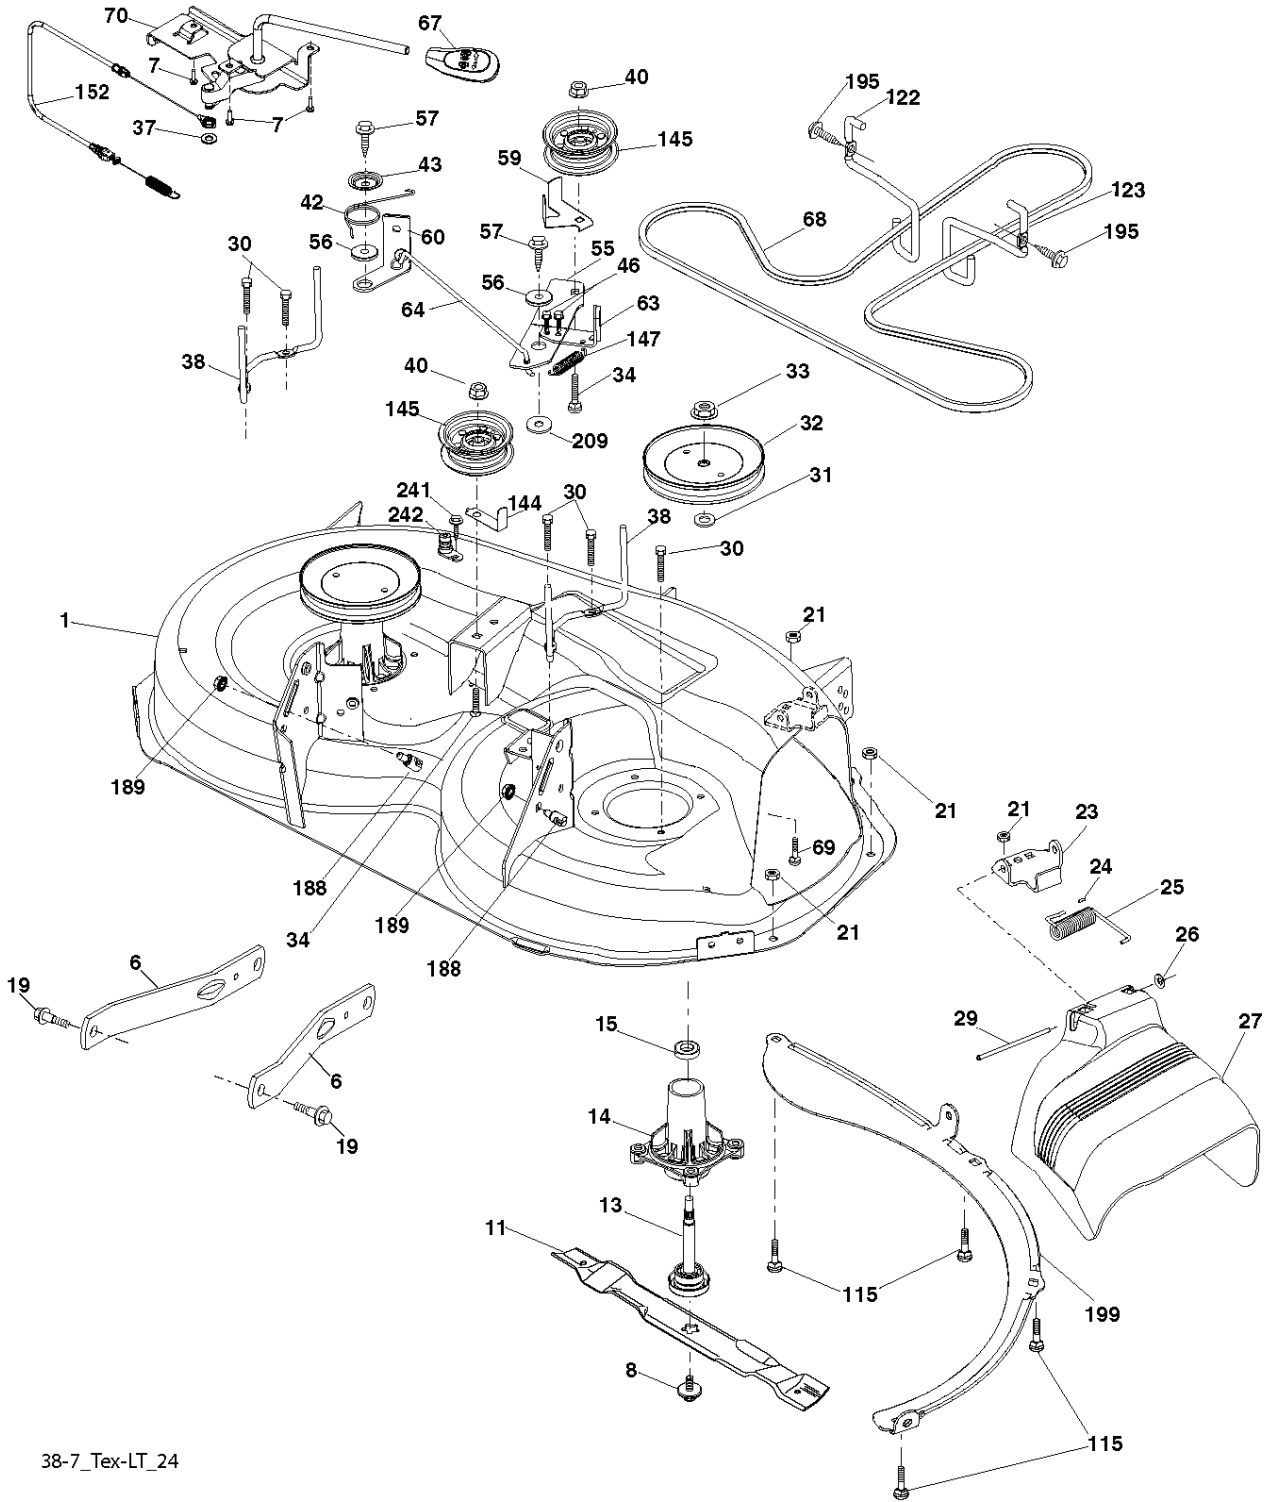

LTH151, 96041020101, 2011-05

SPARE PARTS LIST

38-7_Tex-LT_24

REF.	PART NO.	DESCRIPTION	REMARK	QTY.	KIT
1	532444163	HOUSING		0	
6	532195186	ARM		0	
7	532416358	SCREW		0	
8	532193003	SCREW		0	
11	532138497	BLADE		0	
13	532192872	SHAFT ASSY		0	
14	532187281	BEARING HOUSING		0	
15	532110485	BEARING		0	
19	532196539	BOLT		0	
21	873680500	NUT		0	
23	532192557	HINGE		0	
24	532105304	HUB CAP		0	
25	532197026	TORSION SPRING		0	
26	532110452	NUT		0	
27	532401472	DEFLECTOR		0	
29	532131491	SHAFT		0	
30	532173984	SCREW		0	
31	532187690	WASHER		0	
32	532199789	PULLEY		0	
33	532400234	NUT		0	
34	872110612	BOLT		0	
37	819131316	WASHER		0	
38	532199541	BELT GUIDE		0	
40	873900600	NUT		0	
42	532198410	SPRING		0	
43	532197256	SPRING		0	
46	532137729	SCREW		0	
55	532197249	ARM		0	
56	532199092	SPACER		0	
57	817000616	SCREW		0	
59	532141043	GUARD		0	
60	532199471	ARM		0	
63	532199470	ARM		0	
64	532199790	LINK		0	
67	532403012	HANDLE		0	
68	532408381	BELT		0	
69	872140505	BOLT		0	
70	532401246	CLUTCH		0	
115	872110505	BOLT		0	
122	532197258	BELT GUIDE		0	
123	532197259	BELT GUIDE		0	
144	532193414	BELT GUIDE		0	
145	532193197	PULLEY		0	
147	532401872	SPRING		0	
152	532435111	CABLE		0	
188	532195161	STUD		0	
189	873900500	NUT		0	
195	817000612	SCREW		0	
199	532400095	BAFFLE		0	
209	819133210	WASHER		0	
241	532152927	SCREW		0	
242	532415598	HOSE COUPLING		0	
--	532192870	SPINDLE		0	
--	532443359	CUTTING DECK		0	

REF.	PART NO.	DESCRIPTION	REMARK	QTY.	KIT
1	532059192	CAP VALVE		0	
2	532065139	NIPPLE		0	
3	532138336	RIM	Front 6"	0	
4	532059904	HOSE	Front (Service Item Only)	0	
5	532437154	TIRE	Front 15 x 6.0-6	0	
6	532124957	FITTING	(Front Wheel Only)	0	
7	532124959	BEARING	(Front Wheel Only)	0	
8	532175039	HUB CAP		0	
9	532420531	TIRE	Rear 18 x 9.5-8	0	
10	532124926	HOSE	Rear (Service Item Only)	0	
11	532138337	RIM SPROCKET	Rear 8"	0	
--	532144334	SEALING FOAM		0	