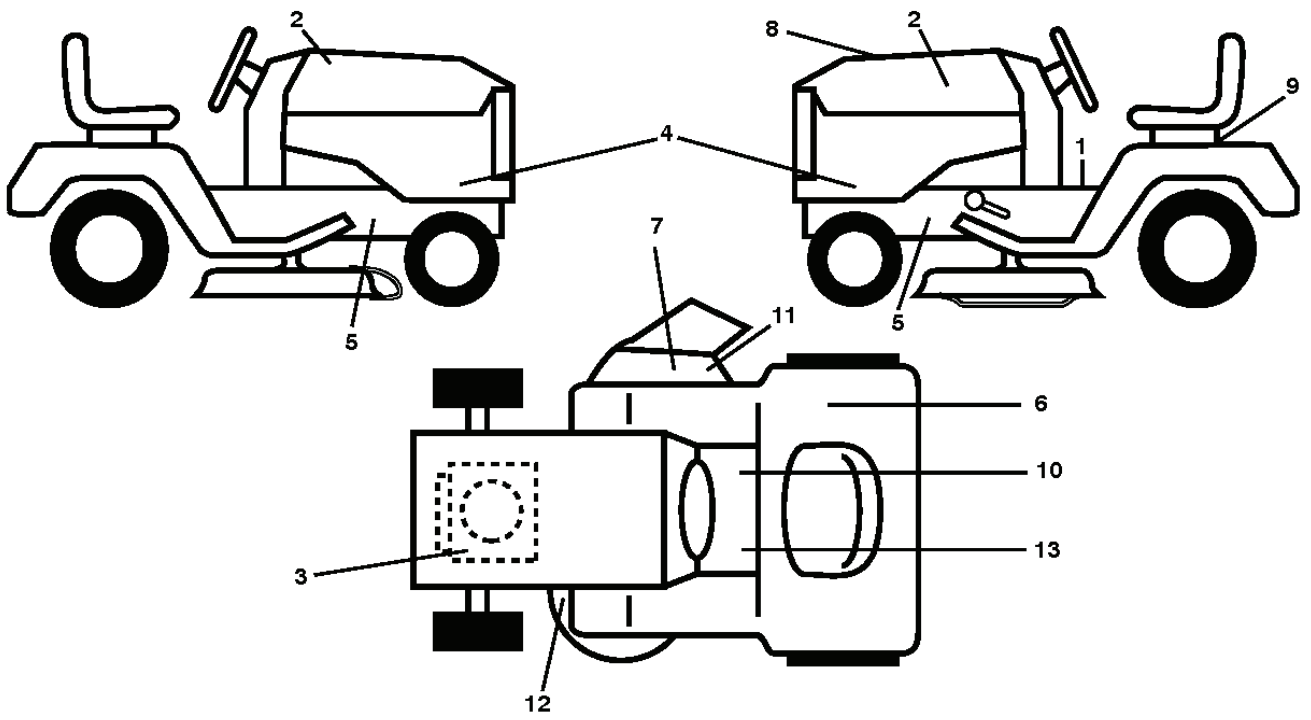

REF.	PART NO.	DESCRIPTION	REMARK	QTY.	KIT
1	532400389	LABEL		0	
2	581627301	DECAL		0	
3	532196841	DECAL		0	
4	532437790	DECAL		0	
5	532159736	DECAL		0	
6	532180432	DECAL		0	
7	532182166	DECAL		0	
8	532437776	DECAL		0	
9	532145005	DECAL		0	
10	532140837	DECAL		0	
11	532196357	DECALC."DANGER DEFLECTEUR"		0	
12	532194302	DECALC.SCHEMA MONTAGE		0	
13	532159737	DECAL		0	
--	532166960	DECAL		0	
--	532162598	DECAL		0	
--	532439681	PLATE		0	
--	532439966	PAD		0