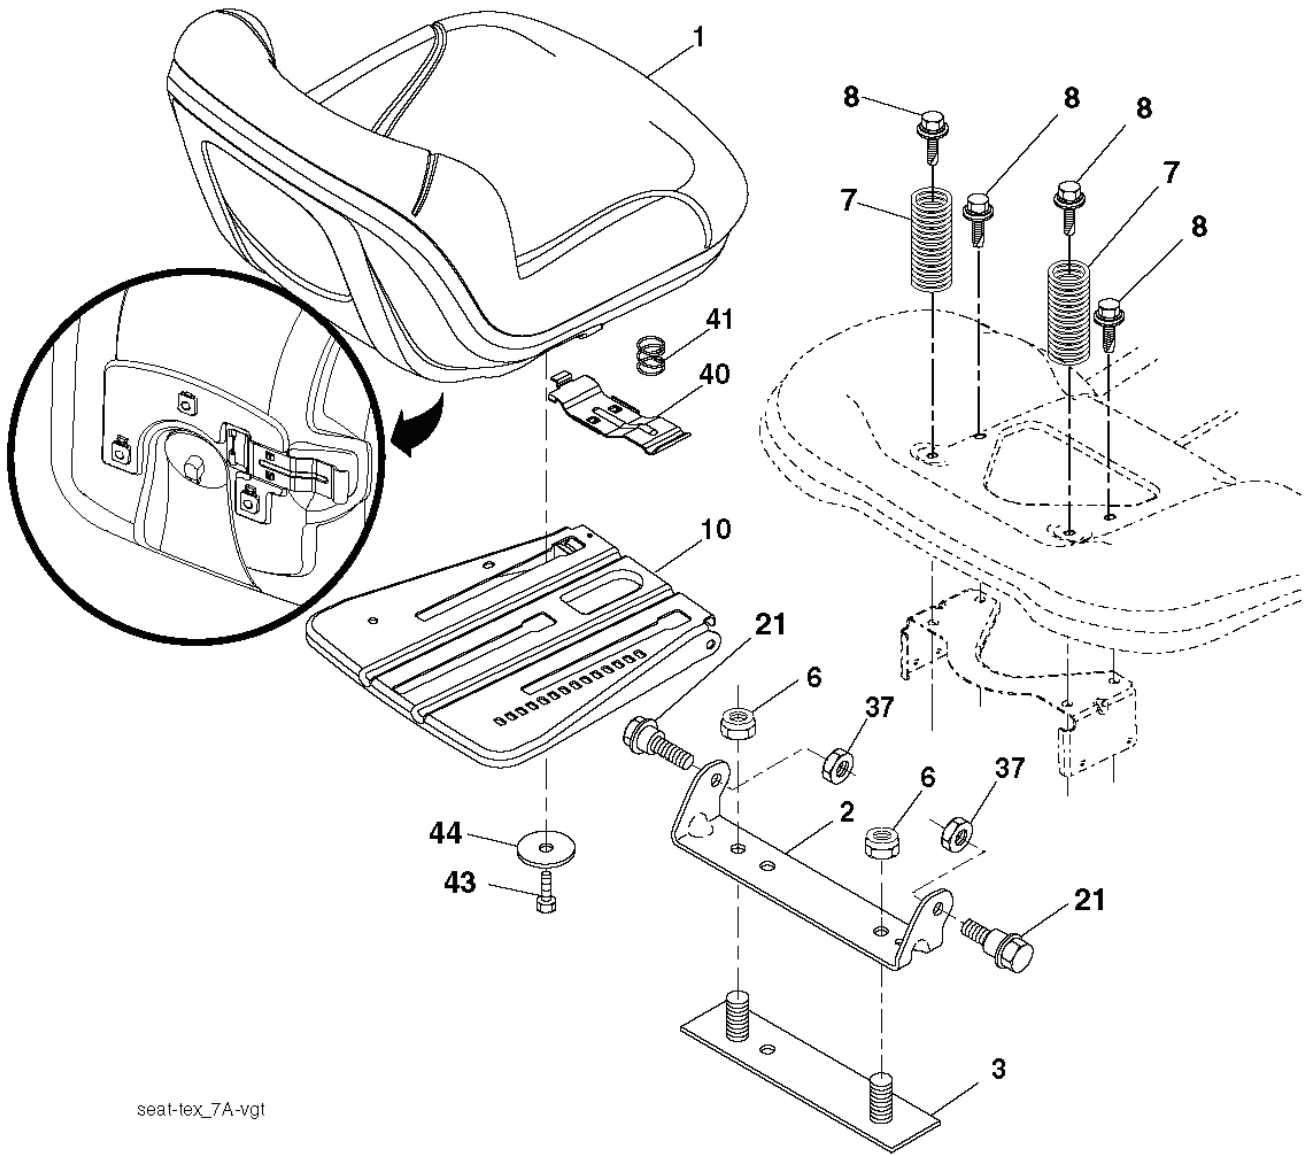

IGNITION SWITCH

POSITION	CIRCUIT	"MAKE"
OFF	M+G+A1	
RUN/OVERRIDE	B+A1	
RUN	B+A1	L+A2
START	B + S + A1	

03107

CHASSIS HARNESS CONNECTOR (MATING SIDE)

DASH HARNESS CONNECTOR (MATING SIDE)

WIRING INSULATED CLIPS
NOTE: IF WIRING INSULATED CLIPS WERE REMOVED FOR SERVICING OF UNIT, THEY SHOULD BE RE-INSTALLED TO PROPERLY SECURE YOUR WIRING.

● NON-REMOVABLE CONNECTIONS

○ REMOVABLE CONNECTIONS

seat-tex_7A-vgt

REF.	PART NO.	DESCRIPTION	REMARK	QTY.	KIT
1	532439819	SEAT		0	
2	532180166	BRACKET		0	
3	532140675	STRAP		0	
6	873800600	NUT		0	
7	532124181	SPRING		0	
8	532171877	BOLT		0	
10	532196977	PLATE		0	
21	532171852	BOLT		0	
37	873800500	LOCK NUT		0	
40	532197661	HANDLE		0	
41	532198200	SPRING		0	
43	874760612	BOLT		0	
44	819133812	WASHER		0	