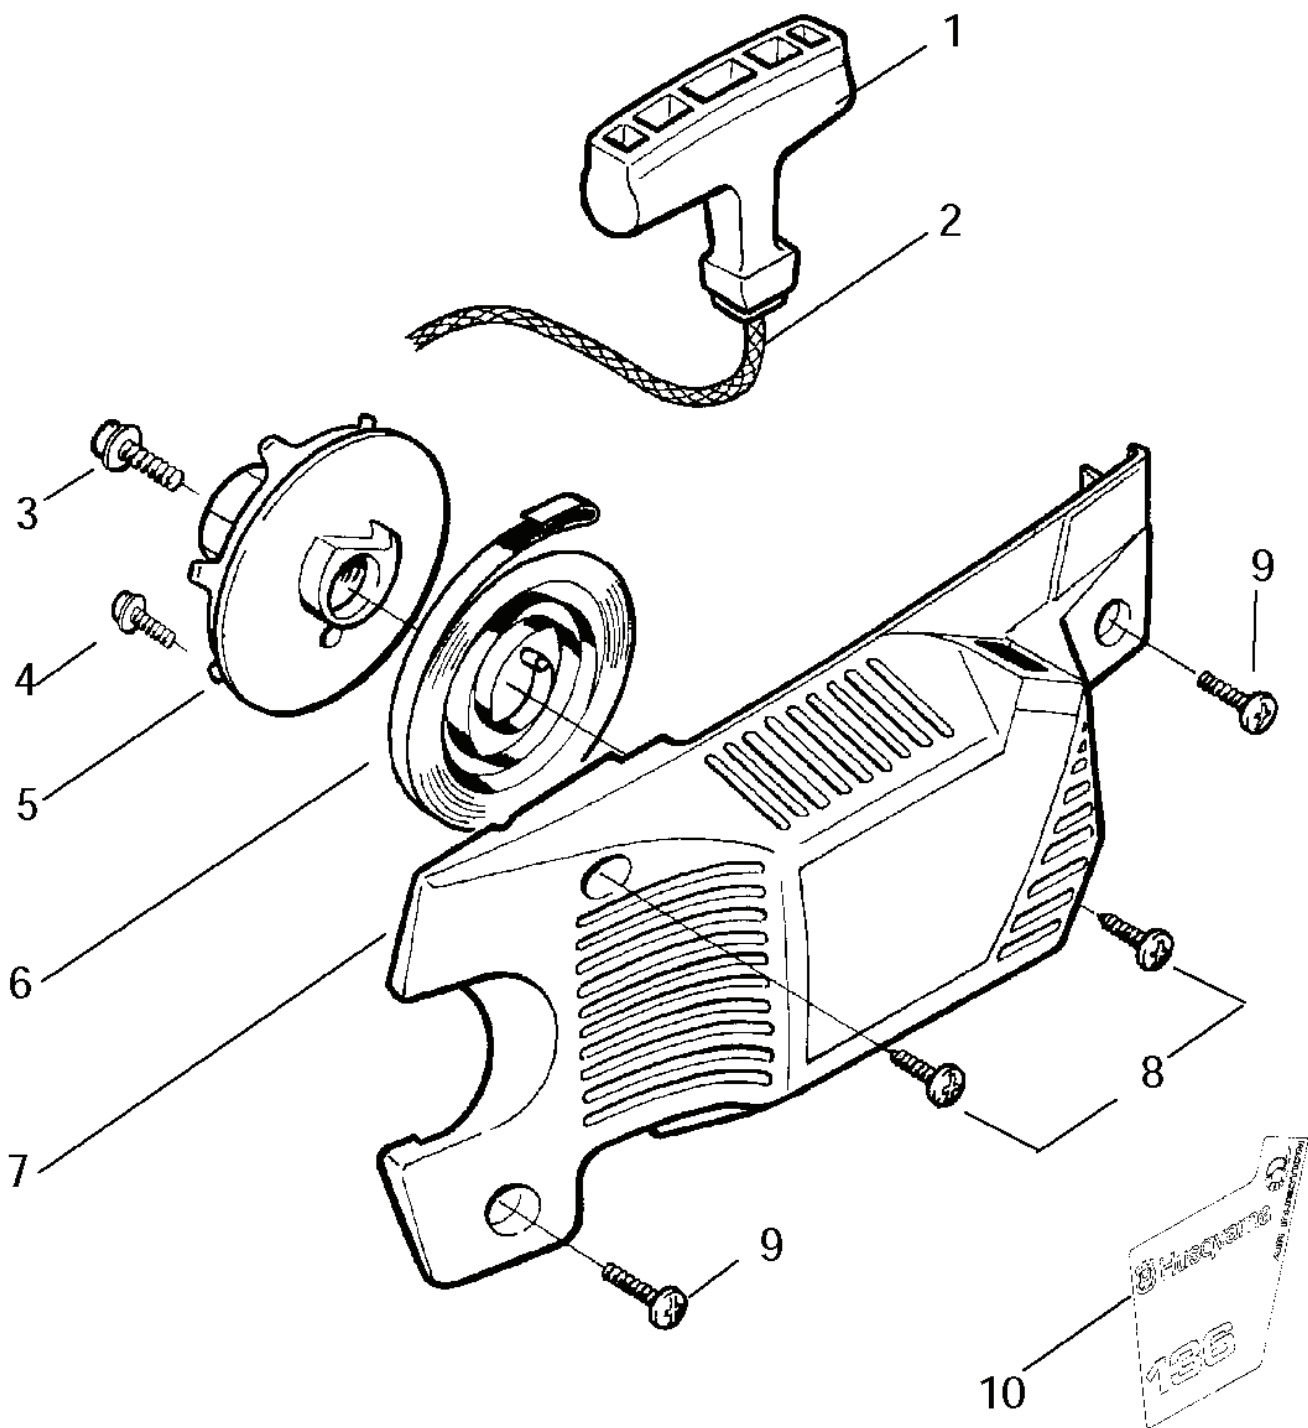

136, 20030100001-20040100000

SPARE PARTS LIST

REF.	PART NO.	DESCRIPTION	REMARK	QTY.	KIT
29	530015940	SCREW		1	
30	530029870	INSULATOR	N = NEW PART NUMBER FOR THIS IPL	1	
31	530052446	TANK		1	
32	530015906	SCREW		1	
33	530049876	HANDLE		1	
34	530052439	MOVEMENT LIMITER		1	
35	530029984	LIMITER		1	
36	530026119	CHECK VALVE		1	
37	530038264	PLUG		1	
38	501819603	TANK CAP ASSY	N = NEW PART NUMBER FOR THIS IPL	1	

REF.	PART NO.	DESCRIPTION	REMARK	QTY.	KIT
1	530038491	HANDLE		1	
2	530069232	STARTER ROPE		1	
3	530015920	SCREW		1	
4	530016080	SCREW		1	
5	530069313	STARTER PULLEY		1	
6	530015891	RETURN SPRING	N = NEW PART NUMBER FOR THIS IPL	1	
7	530047599	STARTER HOUSING		1	
8	530015892	SCREW		1	
9	530015893	SCREW		1	
530 05 34-59	530053459	DECAL		1	
530 05 34-60	530053460	DECAL		1	

REF.	PART NO.	DESCRIPTION	REMARK	QTY.	KIT
1	530071348	LEVER		1	
2	530029879	SCREW		1	
3	530015915	SCREW		1	
4	530015911	SCREW	N = NEW PART NUMBER FOR THIS IPL	1	
5	530054741	KNEE LINK		1	
6	530016237	SPRING	N = NEW PART NUMBER FOR THIS IPL	1	
7	530038593	RETAINER		1	
8	530016384	SCREW		1	
9	530056531	SHAFT PIVOT	N = NEW PART NUMBER FOR THIS IPL	1	
10	530029881	SHAFT PIVOT	N = NEW PART NUMBER FOR THIS IPL	1	
11	530015910	SPRING		1	
12	530015913	PEN		1	
13	530052232	BRAKE BAND		1	
14	530054802	CHAIN BRAKE ASSY		1	
15	530029878	SPRING		1	
16	530049483	CLUTCH COVER		1	
17	530015917	NUT		1	
18	530015826	PEN		1	
19	530038593	RETAINER		1	
20	530016110	SCREW		1	
21	530053035	COVER		1	
22	530015911	SCREW	N = NEW PART NUMBER FOR THIS IPL	1	