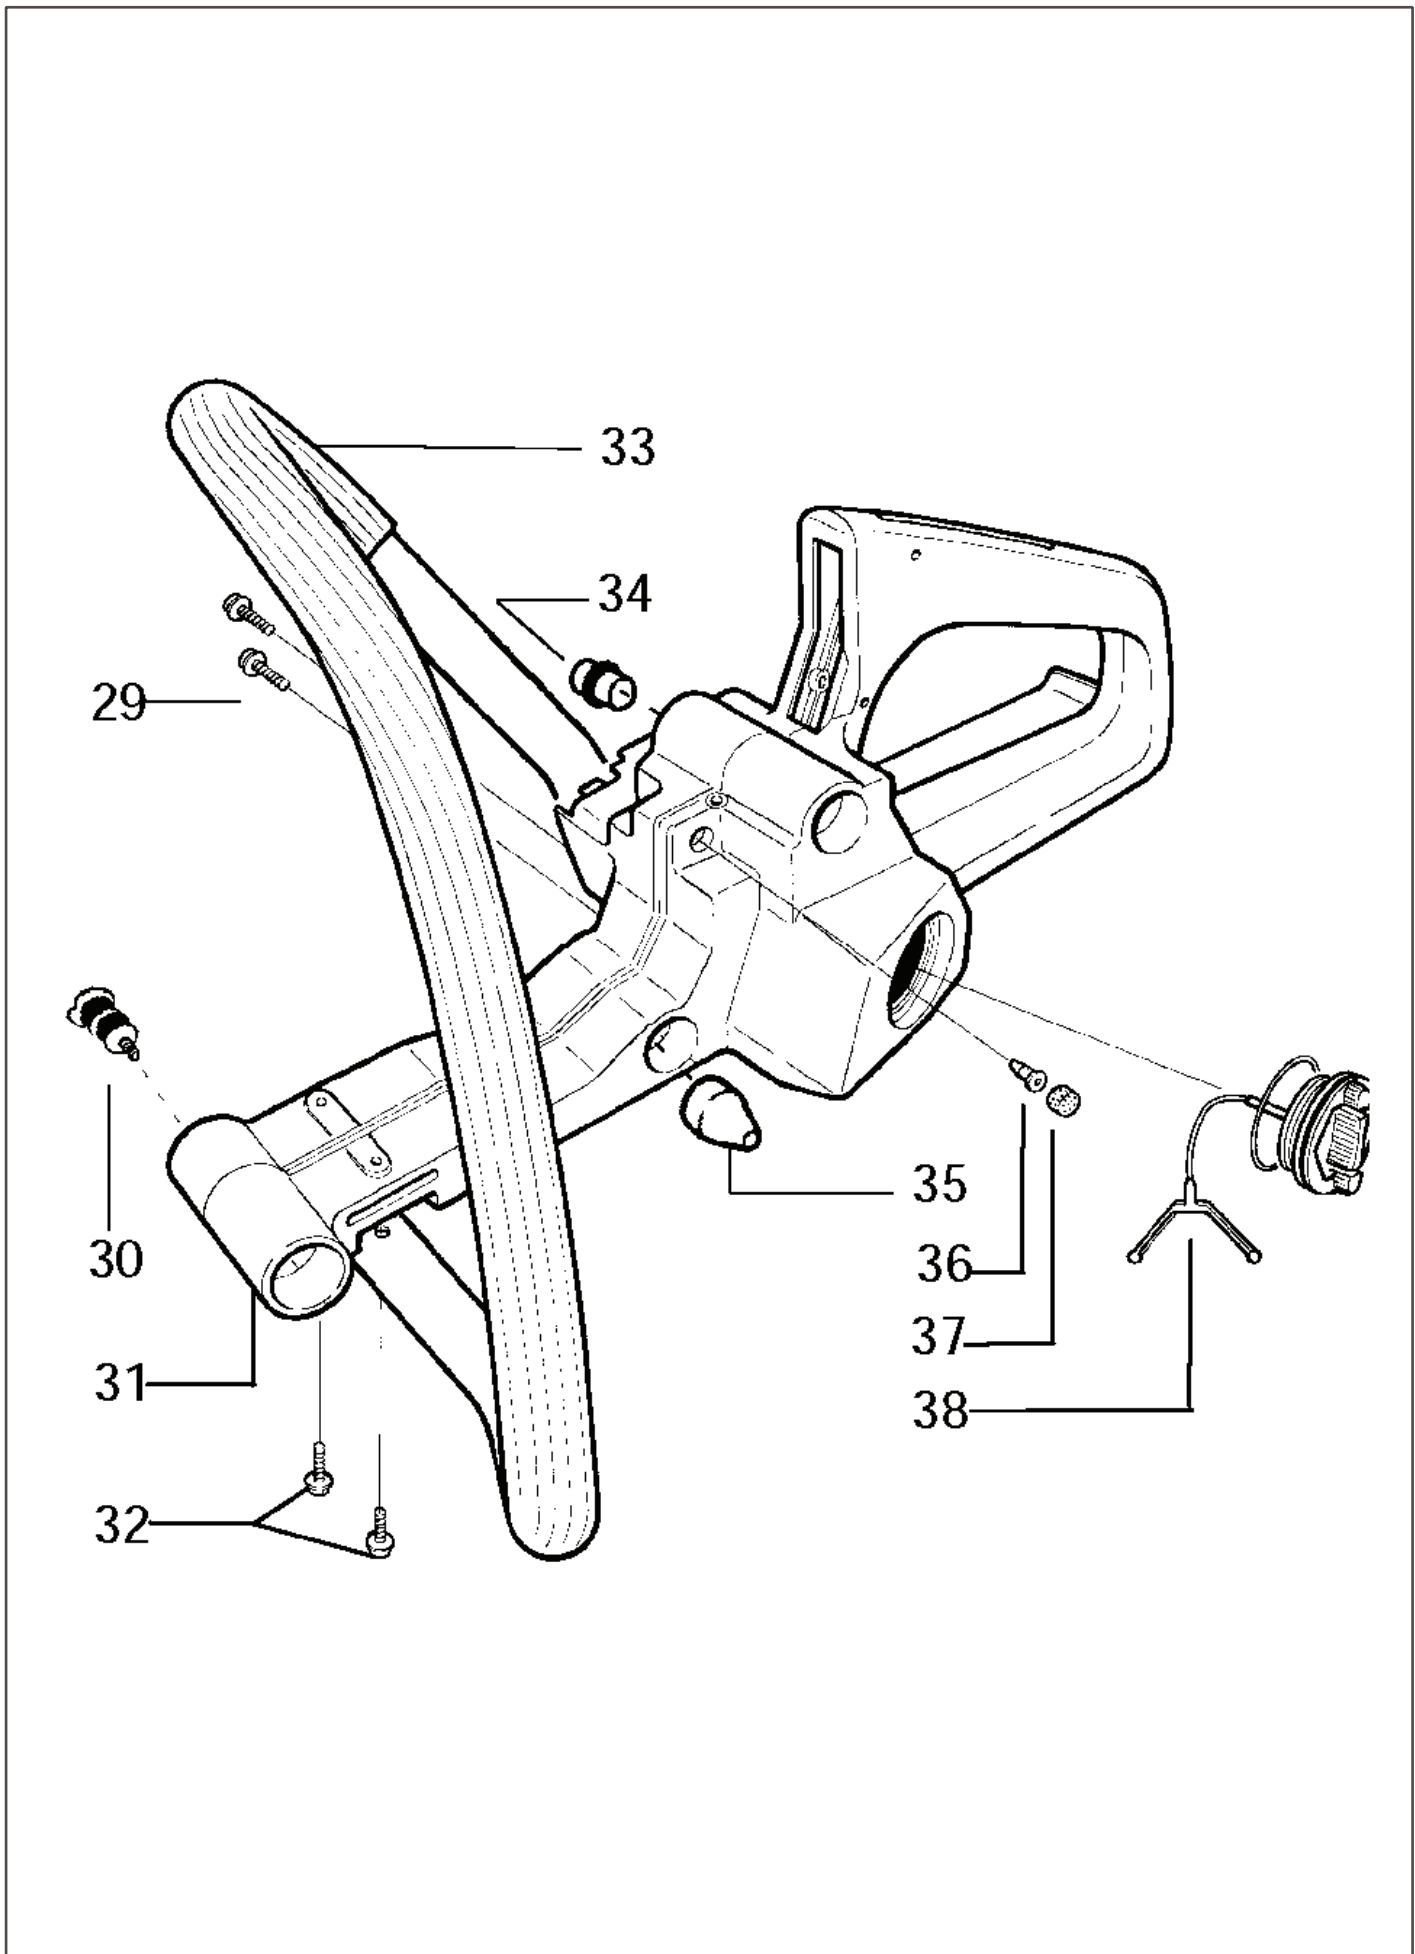

136, 20030100001-20040100000

SPARE PARTS LIST

REF.	PART NO.	DESCRIPTION	REMARK	QTY.	KIT
29	530015940	SCREW		1	
30	530029870	INSULATOR	N = NEW PART NUMBER FOR THIS IPL	1	
31	530052446	TANK		1	
32	530015906	SCREW		1	
33	530049876	HANDLE		1	
34	530052439	MOVEMENT LIMITER		1	
35	530029984	LIMITER		1	
36	530026119	CHECK VALVE		1	
37	530038264	PLUG		1	
38	501819603	TANK CAP ASSY	N = NEW PART NUMBER FOR THIS IPL	1	

REF.	PART NO.	DESCRIPTION	REMARK	QTY.	KIT
1	530038491	HANDLE		1	
2	530069232	STARTER ROPE		1	
3	530015920	SCREW		1	
4	530016080	SCREW		1	
5	530069313	STARTER PULLEY		1	
6	530015891	RETURN SPRING	N = NEW PART NUMBER FOR THIS IPL	1	
7	530047599	STARTER HOUSING		1	
8	530015892	SCREW		1	
9	530015893	SCREW		1	
530 05 34-59	530053459	DECAL		1	
530 05 34-60	530053460	DECAL		1	

REF.	PART NO.	DESCRIPTION	REMARK	QTY.	KIT
24	530056363	BEARING		1	
25	530032117	NEEDLE BEARING		1	
26	530029794	CRANKSHAFT		1	

REF.	PART NO.	DESCRIPTION	REMARK	QTY.	KIT
1	530014949	CLUTCH		1	
2	530094188	SPRING		1	
3	530015611	WASHER		1	
4	530069342	CLUTCH DRUM		1	
5	530069316	CLUTCH DRUM		1	
6	530032119	BUSHING		1	
7	530028650	RIM SPROCKET		1	
8	530015907	WASHER		1	
9	530015896	SCREW		1	
10	530029835	HOUSING		1	
11	530029838	PISTON		1	
12	530029833	PUMP		1	
13	530019174	SEALING		1	
14	530029834	BARREL		1	
15	530014776	OIL PICK-UP		1	
16	530014410	OIL PUMP		1	