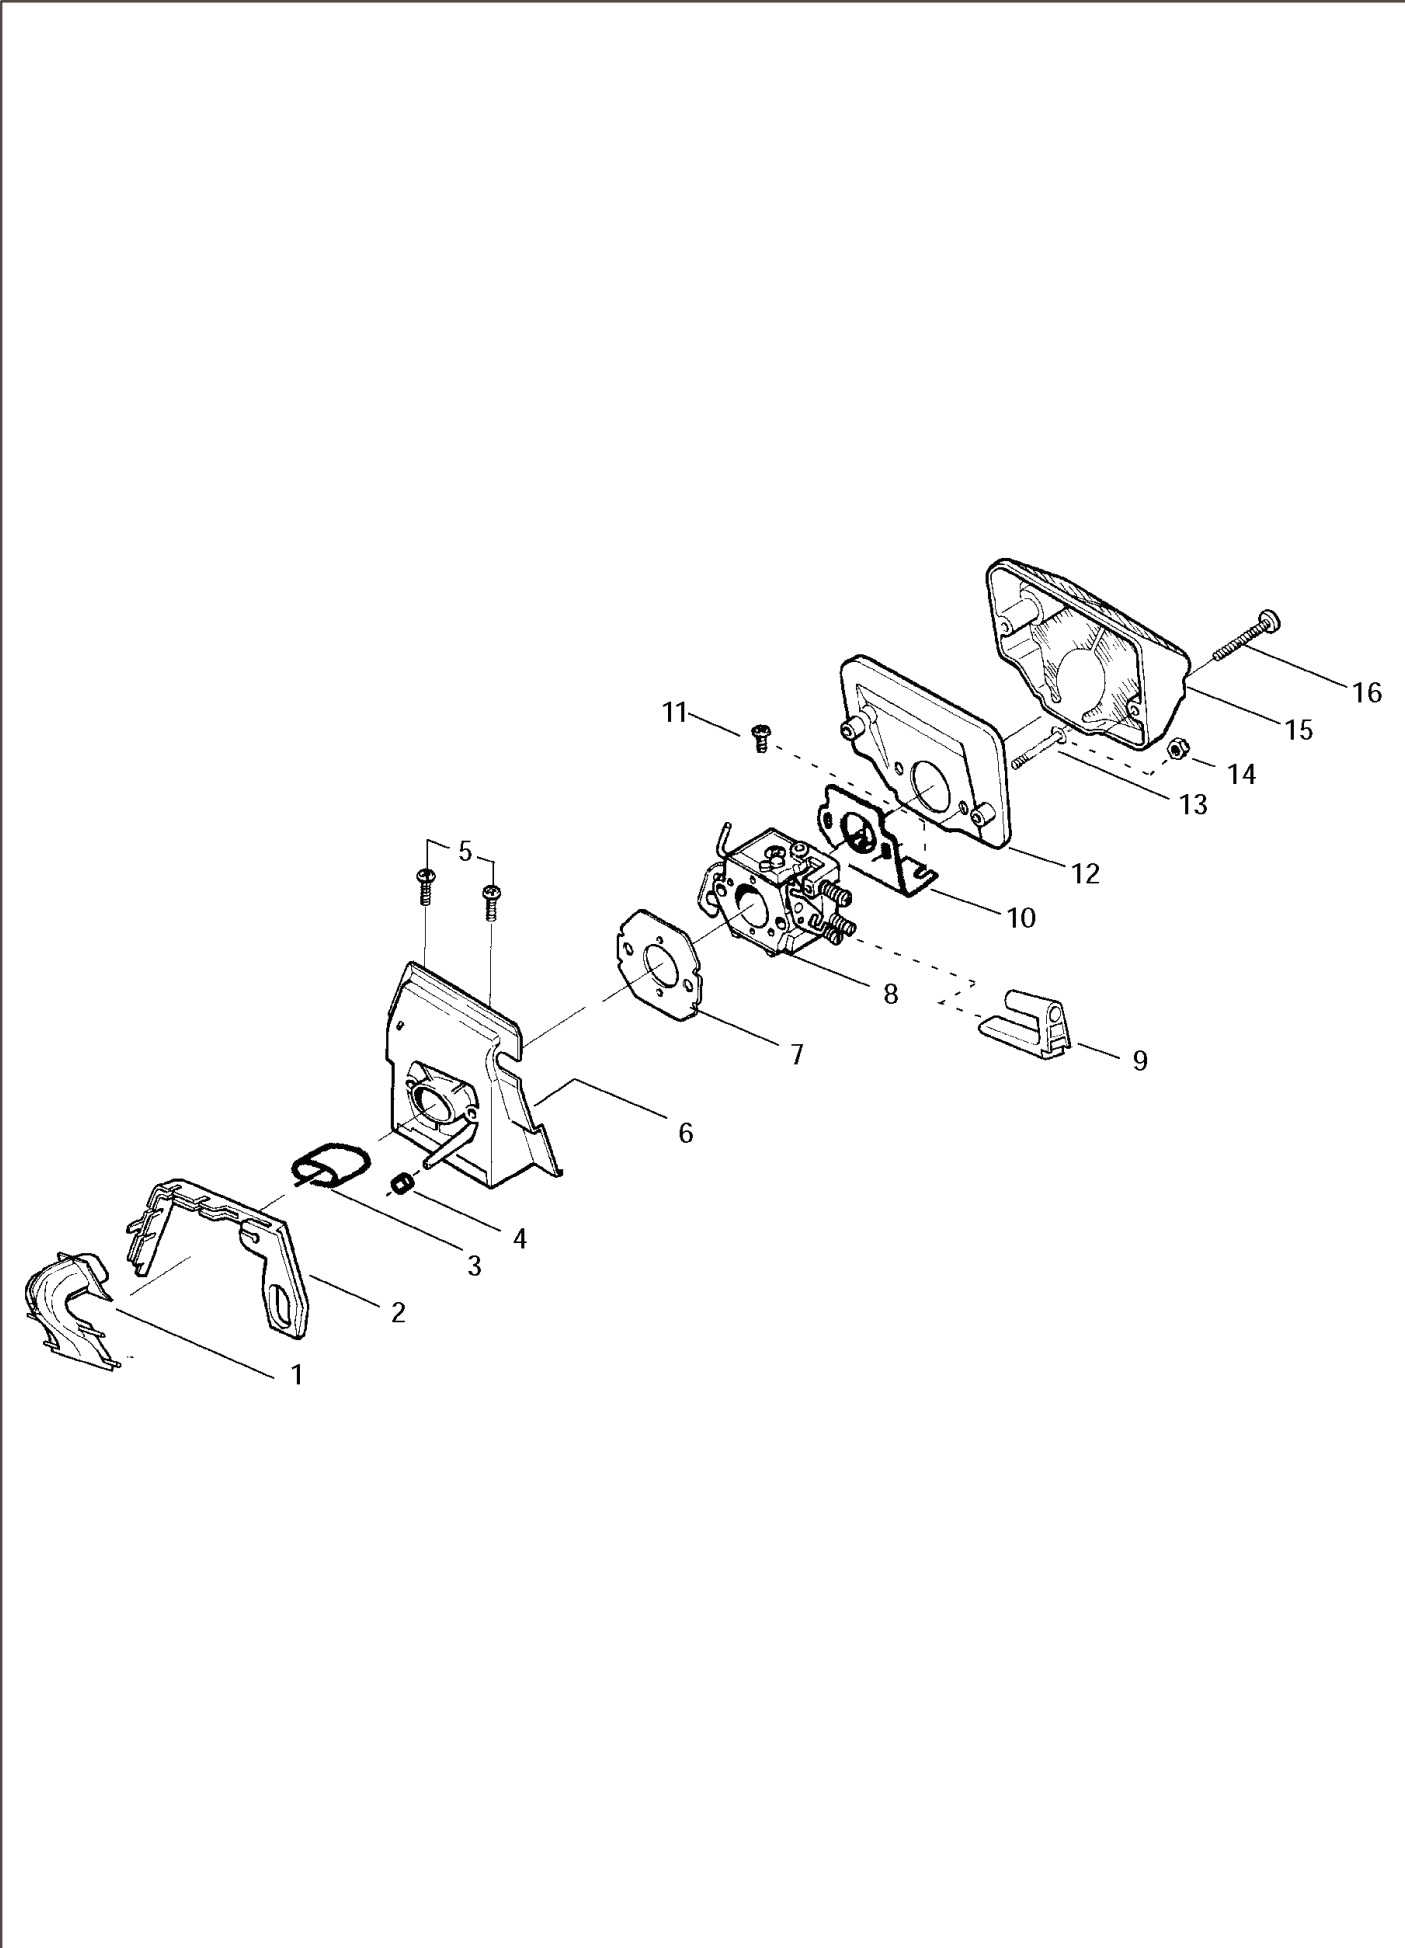

REF.	PART NO.	DESCRIPTION	REMARK	QTY.	KIT
24	530056363	BEARING		1	
25	530032117	NEEDLE BEARING		1	
26	530029794	CRANKSHAFT		1	

REF.	PART NO.	DESCRIPTION	REMARK	QTY.	KIT
1	530014949	CLUTCH		1	
2	530094188	SPRING		1	
3	530015611	WASHER		1	
4	530069342	CLUTCH DRUM		1	
5	530069316	CLUTCH DRUM		1	
6	530032119	BUSHING		1	
7	530028650	RIM SPROCKET		1	
8	530015907	WASHER		1	
9	530015896	SCREW		1	
10	530029835	HOUSING		1	
11	530029838	PISTON		1	
12	530029833	PUMP		1	
13	530019174	SEALING		1	
14	530029834	BARREL		1	
15	530014776	OIL PICK-UP		1	
16	530014410	OIL PUMP		1	

REF.	PART NO.	DESCRIPTION	REMARK	QTY.	KIT
1	530071348	LEVER		1	
2	530029879	SCREW		1	
3	530015915	SCREW		1	
4	530015911	SCREW	N = NEW PART NUMBER FOR THIS IPL	1	
5	530054741	KNEE LINK		1	
6	530016237	SPRING	N = NEW PART NUMBER FOR THIS IPL	1	
7	530038593	RETAINER		1	
8	530016384	SCREW		1	
9	530056531	SHAFT PIVOT	N = NEW PART NUMBER FOR THIS IPL	1	
10	530029881	SHAFT PIVOT	N = NEW PART NUMBER FOR THIS IPL	1	
11	530015910	SPRING		1	
12	530015913	PEN		1	
13	530052232	BRAKE BAND		1	
14	530054802	CHAIN BRAKE ASSY		1	
15	530029878	SPRING		1	
16	530049483	CLUTCH COVER		1	
17	530015917	NUT		1	
18	530015826	PEN		1	
19	530038593	RETAINER		1	
20	530016110	SCREW		1	
21	530053035	COVER		1	
22	530015911	SCREW	N = NEW PART NUMBER FOR THIS IPL	1	

REF.	PART NO.	DESCRIPTION	REMARK	QTY.	KIT
20	530029869	THROTTLE ROD		1	
21	530029863	HUB CAP		1	
22	530029860	SCREW		1	
23	530023817	SPRING		1	
24	530069247	HOSE		1	
25	530014497	FILTER		1	
26	530069587	THROTTLE TRIGGER		1	
27	530015805	SCREW	N = NEW PART NUMBER FOR THIS IPL	1	
28	530014381	FELLING DOG		1	

REF.	PART NO.	DESCRIPTION	REMARK	QTY.	KIT
11	530403257	CABLE		1	
12	530015896	SCREW		1	
13	503717901	STOP SWITCH		1	
14	530039147	FLYWHEEL ASSY		1	
15	530015127	WASHER		1	
16	530016134	NUT	N = NEW PART NUMBER FOR THIS IPL	1	
17	530023817	SPRING		1	
18	530015895	SCREW		1	
19	530039143	IGNITION MODULE		1	