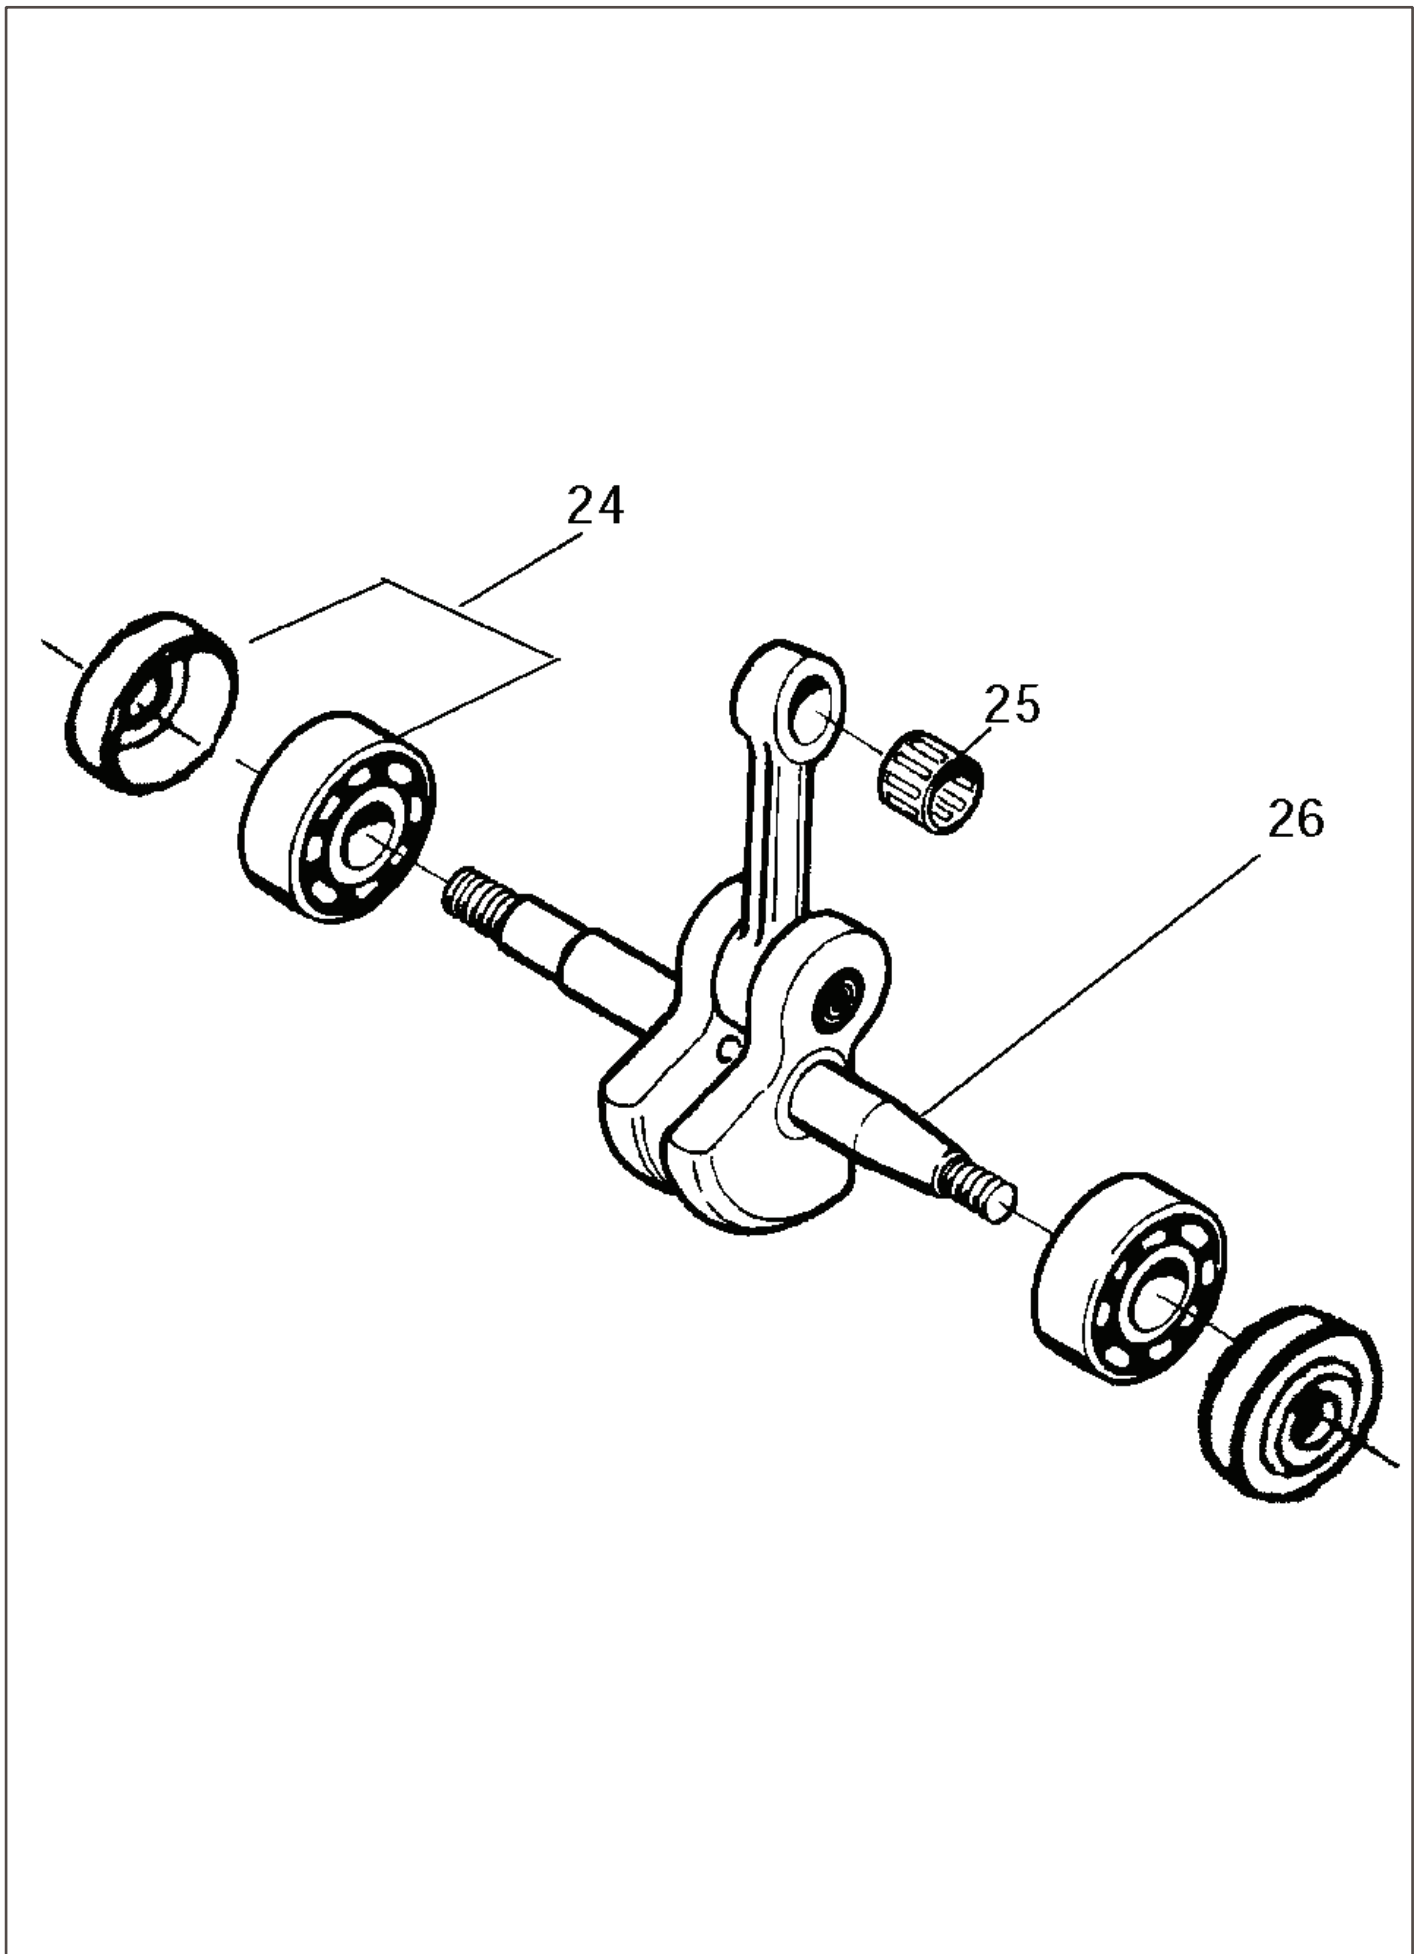

136, 20030100001-20040100000

SPARE PARTS LIST

REF.	PART NO.	DESCRIPTION	REMARK	QTY.	KIT
29	530015940	SCREW		1	
30	530029870	INSULATOR	N = NEW PART NUMBER FOR THIS IPL	1	
31	530052446	TANK		1	
32	530015906	SCREW		1	
33	530049876	HANDLE		1	
34	530052439	MOVEMENT LIMITER		1	
35	530029984	LIMITER		1	
36	530026119	CHECK VALVE		1	
37	530038264	PLUG		1	
38	501819603	TANK CAP ASSY	N = NEW PART NUMBER FOR THIS IPL	1	

REF.	PART NO.	DESCRIPTION	REMARK	QTY.	KIT
1	530038491	HANDLE		1	
2	530069232	STARTER ROPE		1	
3	530015920	SCREW		1	
4	530016080	SCREW		1	
5	530069313	STARTER PULLEY		1	
6	530015891	RETURN SPRING	N = NEW PART NUMBER FOR THIS IPL	1	
7	530047599	STARTER HOUSING		1	
8	530015892	SCREW		1	
9	530015893	SCREW		1	
530 05 34-59	530053459	DECAL		1	
530 05 34-60	530053460	DECAL		1	

REF.	PART NO.	DESCRIPTION	REMARK	QTY.	KIT
24	530056363	BEARING		1	
25	530032117	NEEDLE BEARING		1	
26	530029794	CRANKSHAFT		1	

REF.	PART NO.	DESCRIPTION	REMARK	QTY.	KIT
1	530014949	CLUTCH		1	
2	530094188	SPRING		1	
3	530015611	WASHER		1	
4	530069342	CLUTCH DRUM		1	
5	530069316	CLUTCH DRUM		1	
6	530032119	BUSHING		1	
7	530028650	RIM SPROCKET		1	
8	530015907	WASHER		1	
9	530015896	SCREW		1	
10	530029835	HOUSING		1	
11	530029838	PISTON		1	
12	530029833	PUMP		1	
13	530019174	SEALING		1	
14	530029834	BARREL		1	
15	530014776	OIL PICK-UP		1	
16	530014410	OIL PUMP		1	