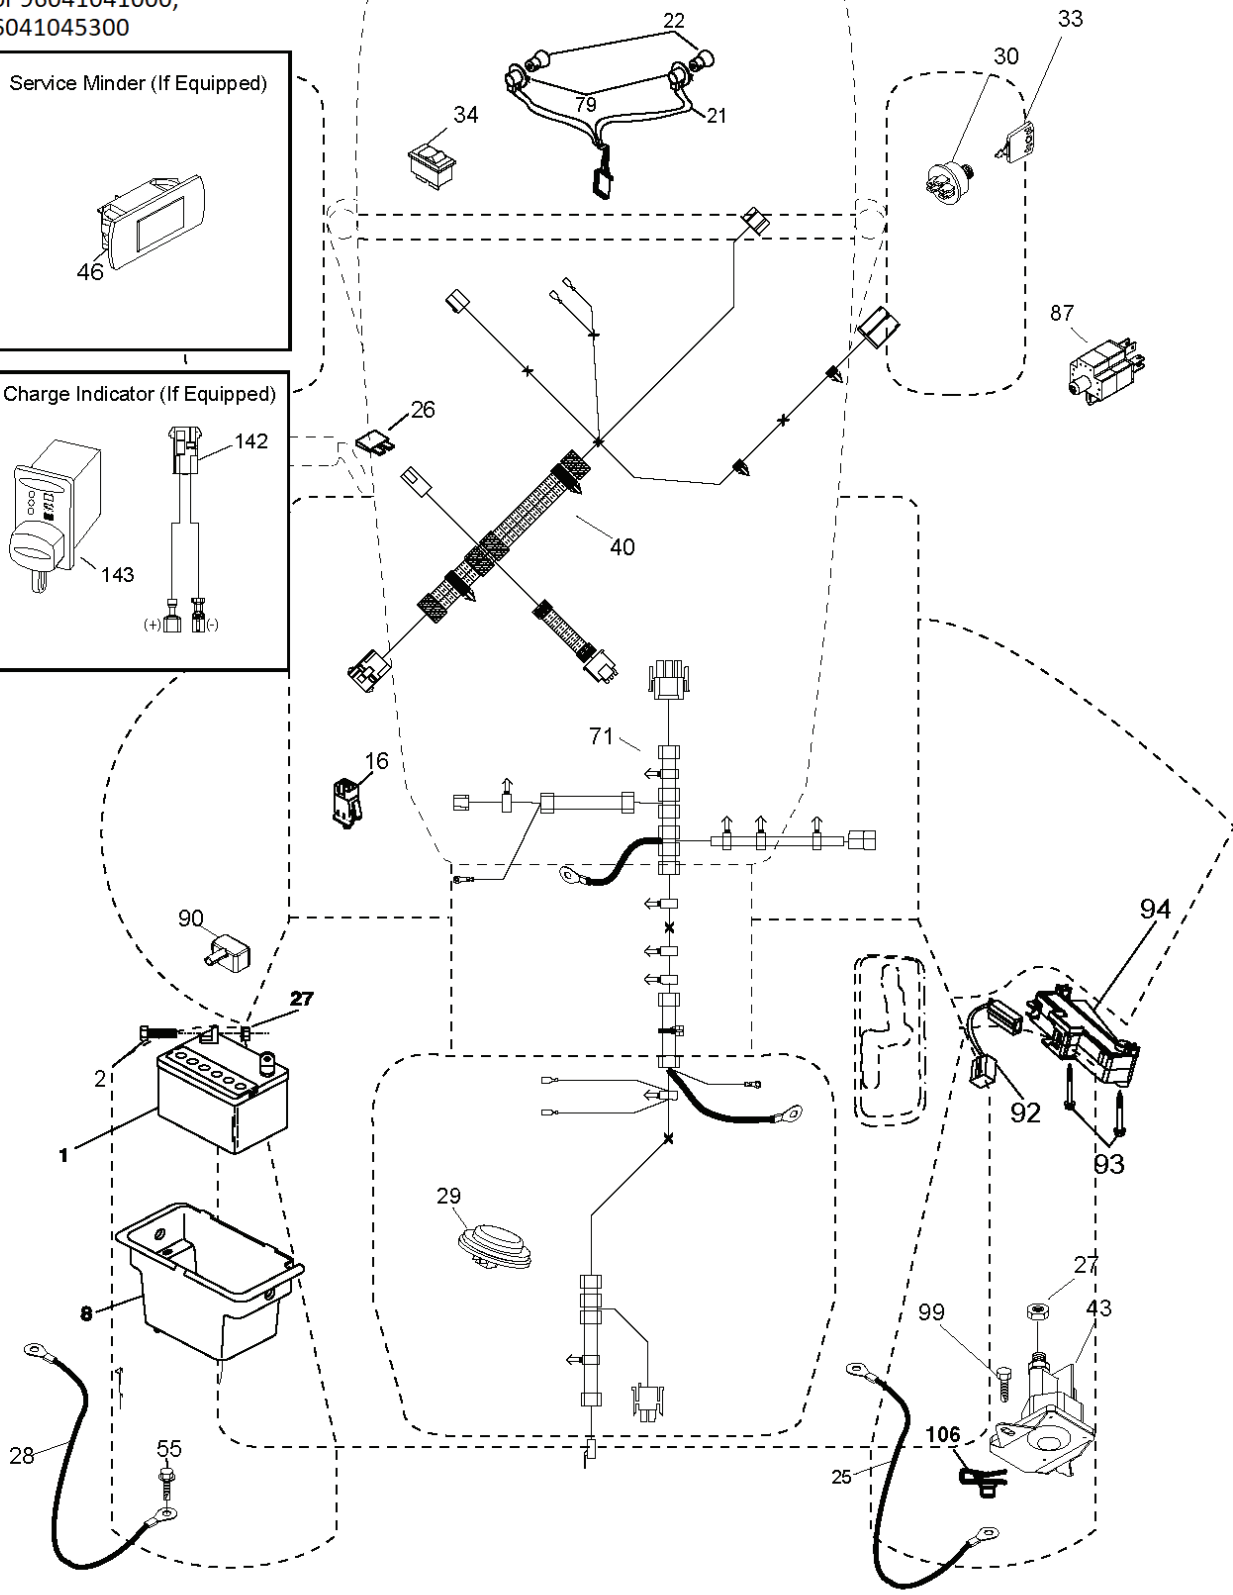

REF.	PART NO.	DESCRIPTION	REMARK	QTY.	KIT
1	586350601	DECAL		1	
2	501131401	DECAL		1	
3	581579701	DECAL		1	
4	592802301	DECAL		1	
5	581579601	DECAL	For 96041041000	1	
5	581579602	DECAL	For 96041045300	1	
7	581579801	DECAL		1	
8	592781001	DECAL	For 96041041000	1	
8	535324501	DECAL	For 96041045300	1	
11	581579201	DECAL		1	
12	581580001	DECAL	For 96041041000	1	
12	531229001	DECAL	For 96041045300	1	
15	586066201	DECAL	For 96041041000	1	
16	587731201	DECAL	For 96041041000	1	
17	584904601	DECAL	For 96041041000	1	
17	584904602	DECAL	For 96041045300	1	
--	581724601	DECAL		1	
--	581724801	DECAL	For 96041041000	1	
--	581724802	DECAL	For 96041045300	1	
--	532439681	PLATE		1	
--	532439966	PAD		1	

TR01S
For 96041041000,
96041045300

Service Minder (If Equipped)

Charge Indicator (If Equipped)

(+) (-)

REF.	PART NO.	DESCRIPTION	REMARK	QTY.	KIT
1	532163465	BATTERY		1	
2	874760412	BOLT		1	
8	532193228	BOX		1	
16	532176138	MICRO SWITCH		1	
21	532400252	HARNESS		1	
22	532004152	BULB		1	
25	581498001	CABLE		1	
26	532175158	FUSE		1	
27	596133601	LOCK NUT		1	
28	532421686	CABLE		1	
29	532401545	SWITCH		1	
30	532193350	IGNITION MODULE		1	
33	532411935	KEY		1	
34	532110712	SWITCH		1	
40	585555201	HARNESS	For 96041041000	1	
40	581023101	HARNESS	For 96041045300	1	
43	582042802	SOLENOID		1	
46	594919101	HOUR METER		1	
55	817060512	SCREW		1	
71	501133701	HARNESS		1	
79	532175242	HOLDER		1	
87	532197802	SWITCH		1	
90	532435395	TERMINAL COVER		1	
92	532196615	CABLE ASSY		1	
93	596039601	BOLT		1	
94	532191834	MODULE.REVERSE.ROS		1	
99	817670412	SCREW		1	
106	532174814	NUT		1	
142	583857801	HARNESS	For 96041041000	1	
143	532448059	HARNESS	For 96041041000	1	