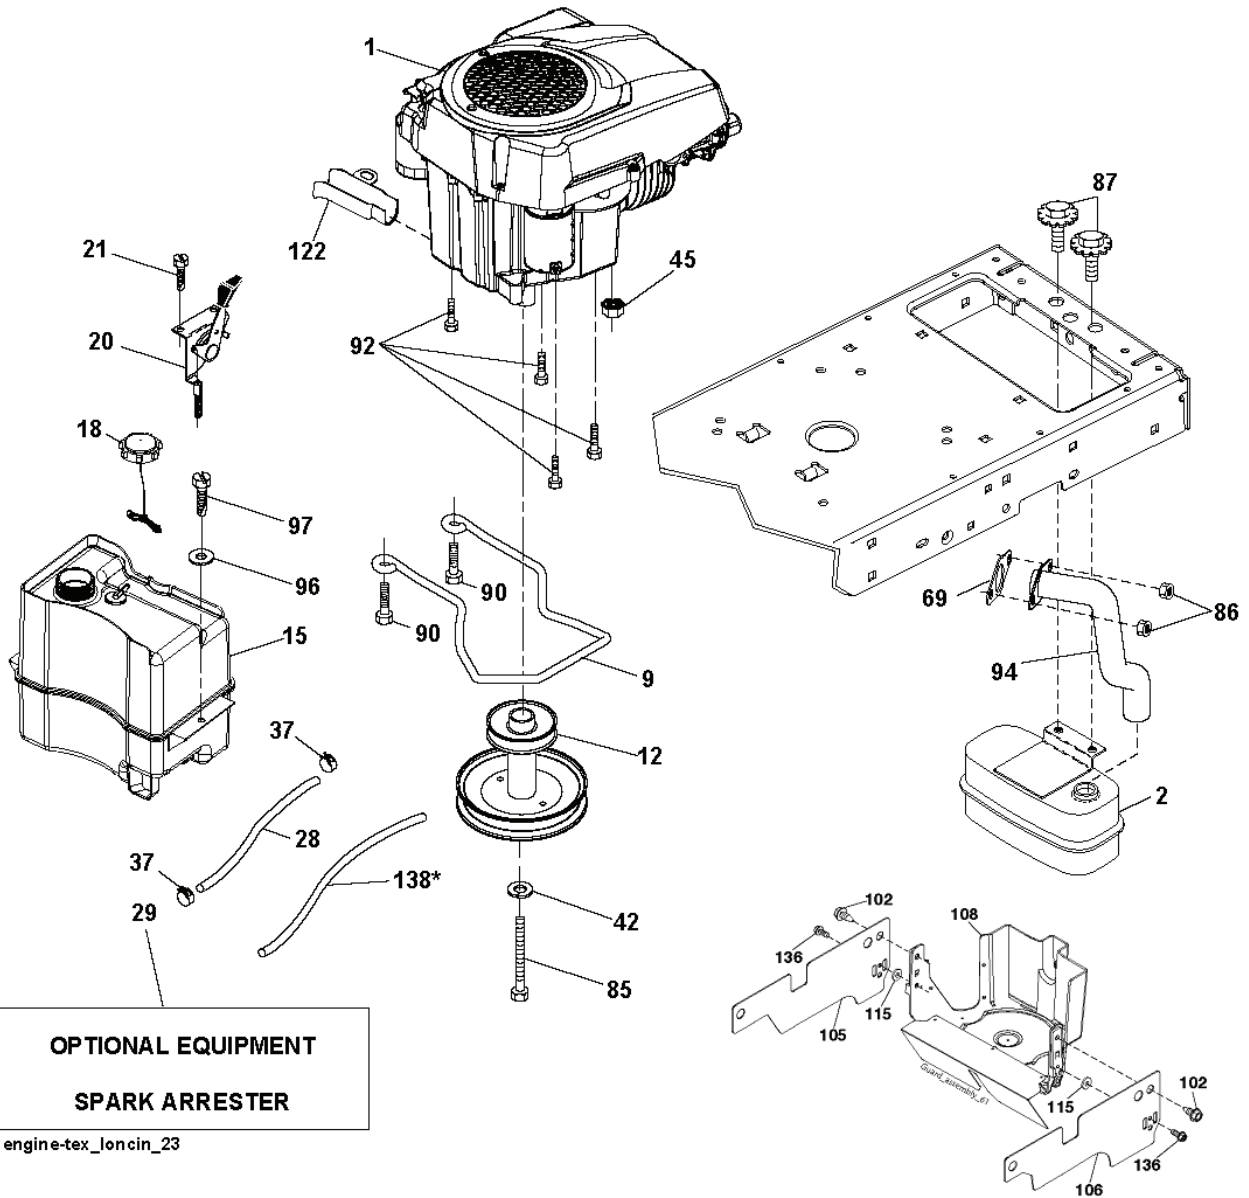

FOR 96041045300

REF.	PART NO.	DESCRIPTION	REMARK	QTY.	KIT
1	598694001	ENGINE	Engine Husqvarna Model No. HV 452 CC. Engine IPL available separately.	1	
2	590645301	MUFFLER	MUFFLER	0	
9	596501502	KEEPER	"KEEPER,BELT.ENG.4.25" RAW"	0	
12	586478501	PULLEY	PULLEY ENGINE	0	
15	581289901	TANK	FUEL TANK ASM. 1.5 GAL. NON-EPA	0	
15	597952201	FUEL TANK ASSY	FUEL TANK ASM. 1.5 GAL. EPA	0	
18	532430220	FUEL CAP	CAP FUEL	0	
20	532183897	CONTROL	CONTROL THROTTLE	0	
21	596321701	SCREW	SCREW #10X0.750 BOS THREAD	0	
28	532401137	DURITE ESSENCE 20"	FUEL LINE	0	
29	532137180	SPARK ARRESTER KIT	SPARK ARRESTER KIT	0	
37	532123487	HOSE CLAMP	CLAMP HOSE	0	
42	596238901	WASHER	WASHER SLW STD 7/16	0	
45	593356401	NUT	NUT,HEXAGON	0	
69	590863501	GASKET	GASKET	0	
85	501606501	BOLT	BOLT HEX 7/16 - 20 X 4 Gr.5	0	
86	532184362	NUT	NUT HEX FLANGE	0	
87	532171877	BOLT	BOLT 5/16-18UNCX3/4 W/ SEMS,BLK	0	
90	817000616	SCREW	SCREW 3/8-16X1	0	
92	817120616	SCREW	SCREW 3/8-16X1SMGML	0	
94	590864701	TUBE	EXHAUST TUBE	0	
96	596135301	WASHER	WASHER 9/32 X 7/8 X 16 GA	0	
97	817670412	SCREW	SCREW 1/4 - 20 X 3/4	0	
102	817000512	SCREW	SCREW 5/16-18X3/4. THDROL,BLACK	0	
105	501267202	SAFETY GUARD	"SHIELD.SIDE.LH.3842" TEX FRN,BK"	0	
106	501268202	SAFETY GUARD	"SHIELD.SIDE.RH.3842" TEX FR,BLK"	0	
108	587179509	COVER	"COVER,PULLEY,ENG.W/ SHLD.38"42"	0	
115	532431761	RETAINER	#10 PALNUT	0	
122	532421922	EXTENSION PIPE	EXTENSION. DRAIN. OIL	0	
136	596434001	SCREW	SCREW.#10X0.500 BOS. THREAD	0	
138	587044531	HOSE	"Hose 3/16" VAPOR LINE 31' LENGTH (only equipped with unit using EPA tank 597952201)"	0