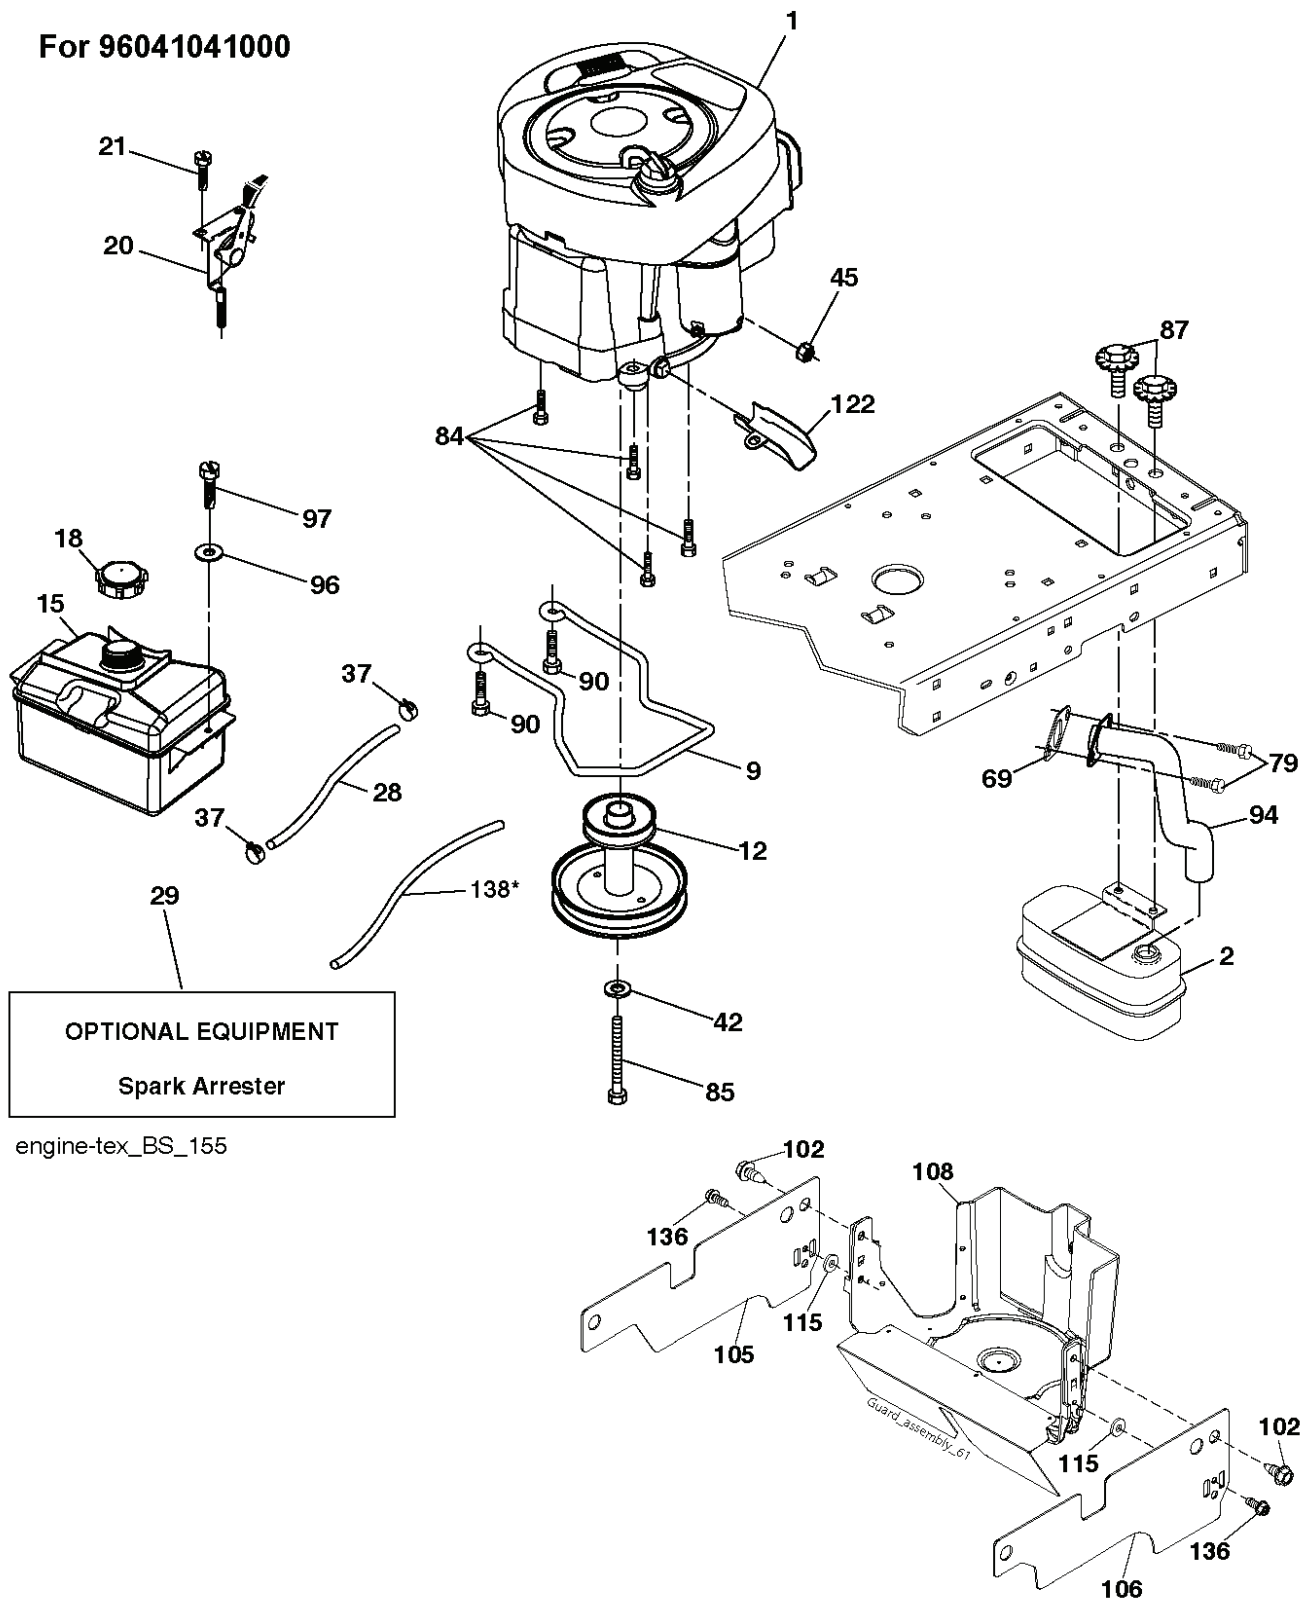

For 96041041000

engine-tex_BS_155

REF.	PART NO.	DESCRIPTION	REMARK	QTY.	KIT
1	000000000	W/O DESCRIPTION	Engine B&S Model No. 31R577-0027-B5 (597359601)	1	
2	532188655	MUFFLER		1	
9	501832602	KEEPER		1	
12	586478501	PULLEY		1	
15	581289901	TANK	Non-EPA	1	
15	597952201	FUEL TANK ASSY	EPA	1	
18	532430220	FUEL CAP		1	
20	587242601	THROTTLE		1	
21	596321701	SCREW		1	
28	532137040	HOSE		1	
29	532137180	SPARK ARRESTER KIT		1	
37	532123487	HOSE CLAMP		1	
42	596238901	WASHER		1	
45	596133601	LOCK NUT		1	
69	532165291	GASKET		1	
79	596134201	SCREW		1	
84	817060620	SCREW		1	
85	501606501	BOLT		1	
87	532171877	BOLT		1	
90	817000616	SCREW		1	
94	581880901	TUBE		1	
96	596135301	WASHER		1	
97	817670412	SCREW		1	
102	817000512	SCREW		1	
105	501267202	SAFETY GUARD		1	
106	501268202	SAFETY GUARD		1	
108	587179509	COVER		1	
115	532431761	RETAINER		1	
122	532421922	EXTENSION PIPE		1	
136	596434001	SCREW		1	
138*	587044531	HOSE	Only equipped with unit using EPA TANK	1