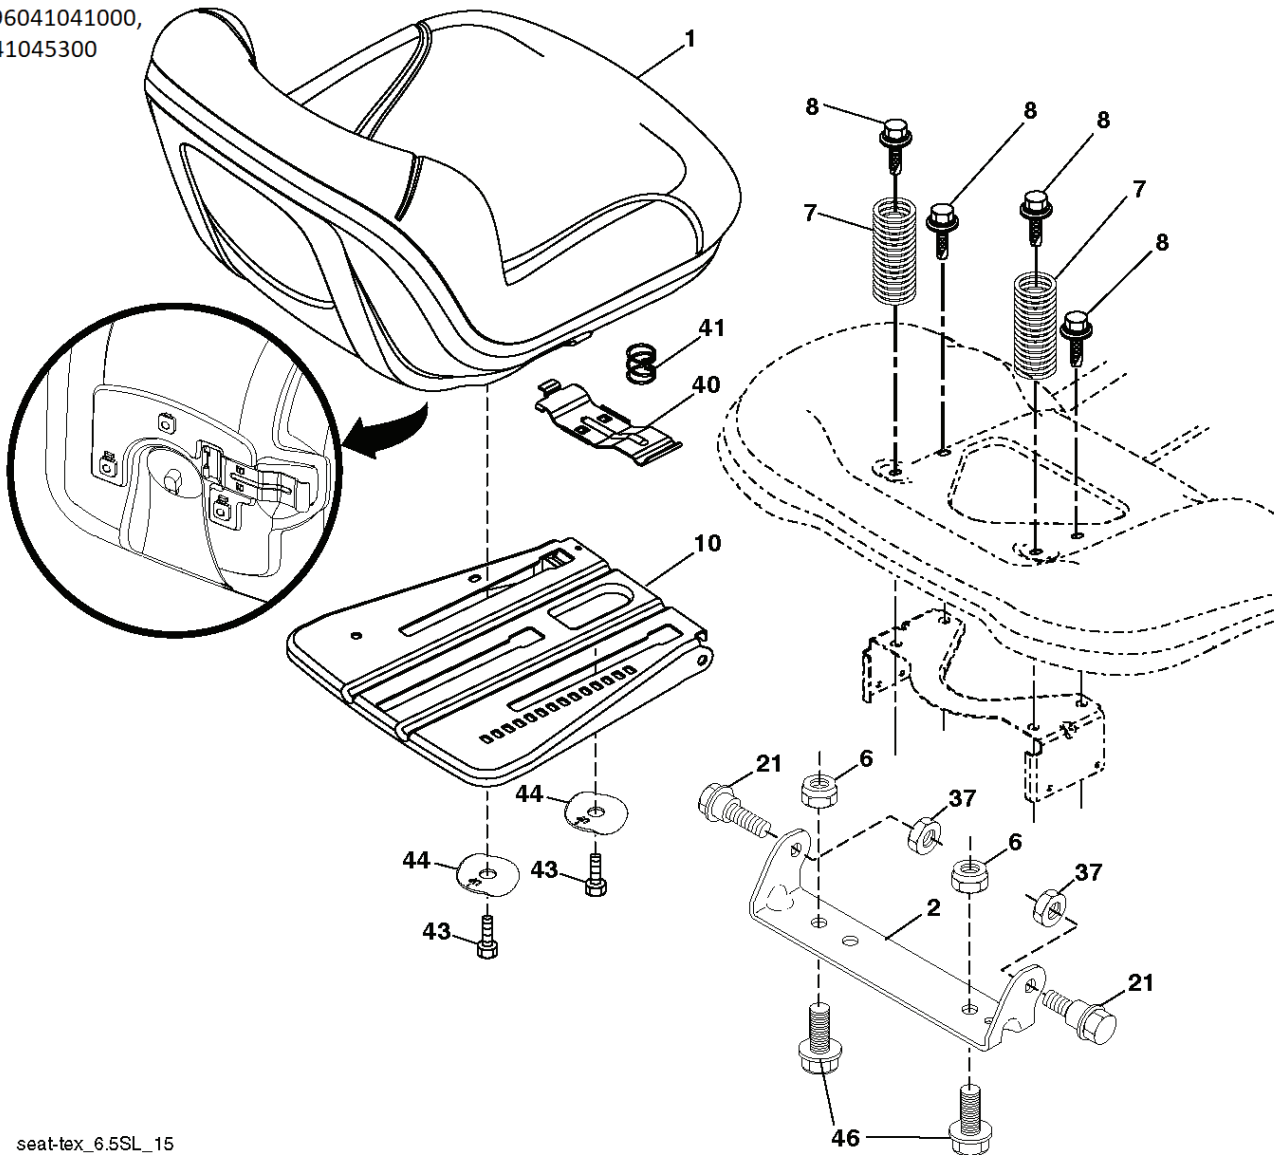

IGNITION SWITCH

POSITION	CIRCUIT "MAKE"
OFF	M+G+A1
RUN/OVERRIDE	B+A1
RUN	B+A1 L+A2
START	B + S + A1

CHASSIS HARNESS CONNECTOR (MATING SIDE)

DASH HARNESS CONNECTOR (MATING SIDE)

WIRING INSULATED CLIPS
 NOTE: IF WIRING INSULATED CLIPS WERE REMOVED FOR SERVICING OF UNIT, THEY SHOULD BE RE-INSTALLED TO PROPERLY SECURE YOUR WIRING.

NON-REMOVABLE CONNECTIONS

REMOVABLE CONNECTIONS

For 96041041000,
96041045300

seat-tex_6.5SL_15

REF.	PART NO.	DESCRIPTION	REMARK	QTY.	KIT
1	532439819	SEAT		1	
2	532180166	BRACKET		1	
6	873800600	NUT		1	
7	589483501	SPRING		1	
8	532171877	BOLT		1	
10	596657402	PLATE		1	
21	587907801	BOLT		1	
37	596583702	NUT		1	
40	595088102	HANDLE		1	
41	532198200	SPRING		1	
43	874760612	BOLT		1	
44	501051801	WASHER		1	
46	588090401	BOLT		1	