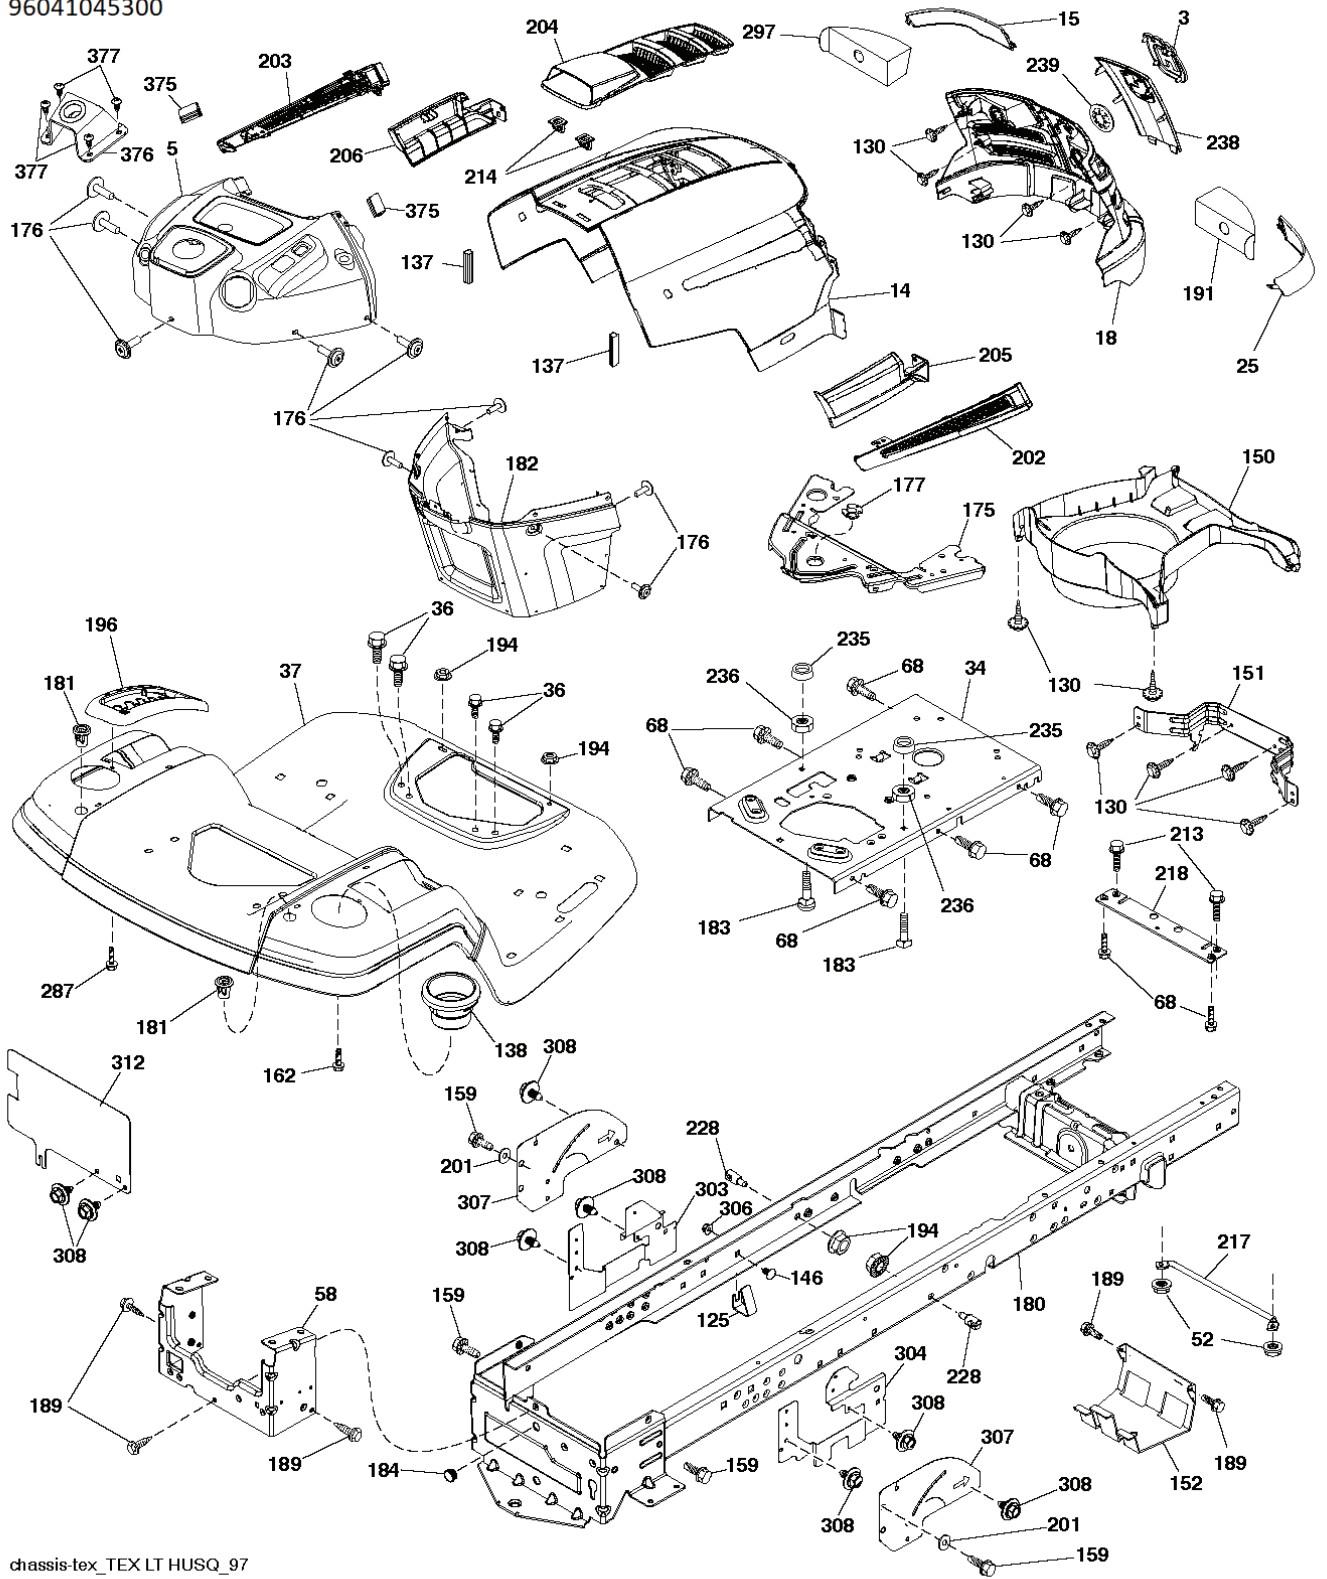

For 96041041000,
96041045300

REF.	PART NO.	DESCRIPTION	REMARK	QTY.	KIT
3	581056301	LOGOTYPE		1	
5	585529806	DASH	For 96041041000	1	
5	532438964	DASH	For 96041045300	1	
14	532441267	HOOD		1	
15	532441428	LENS		1	
18	532439421	SUB.ASM.GRILLEHUSQVARNA.LT.498		1	
25	532441427	LENS		1	
34	580910801	CHASSIS		1	
36	817060512	SCREW		1	
37	532441266	FENDER		1	
52	596040501	LOCK NUT		1	
58	532412280	PLATE		1	
68	596030701	SCREW		1	
125	581684801	CLIP		1	
130	596321701	SCREW		1	
137	532407590	DAMPING PIECE		1	
138	532439747	HOLDER		1	
146	581857901	BOLT		1	
150	532406662	AIR DUCT		1	
151	532407807	BRACKET		1	
152	532199535	SHIELD		1	
159	817000612	SCREW		1	
162	596134101	SCREW		1	
175	532199472	PLATE		1	
176	532400776	SCREW		1	
177	532195228	BUSHING		1	
180	532415063	FRAME		1	
181	532439746	BUSHING		1	
182	532407176	DASH		1	
183	595305701	SCREW		1	
184	587554101	PLUG		1	
189	817000512	SCREW		1	
191	532416501	INSERT		1	
194	596135701	LOCK NUT		1	
196	532439647	CONSOLE		1	
201	819132016	WASHER		1	
202	532441342	COVER		1	
203	532441343	COVER		1	
204	532441375	COVER		1	
205	532441344	SKIRT		1	
206	532441345	SKIRT		1	
213	596030501	SCREW		1	
214	532199145	CLIP		1	
217	532409167	ROD		1	
218	532196395	PLATE		1	
228	593824001	STUD		1	
235	596564201	SPACER		1	
236	873930500	NUT		1	
238	532441374	SPARE PARTS		1	
239	532404883	CLIP		1	
287	817600406	SCREW		1	
297	532406665	INSERT		1	
303	589008102	GUARD		1	
304	589009002	GUARD		1	
306	873900600	NUT		1	
307	587494601	SHIELD		1	
308	532171877	BOLT		1	
312	589006702	COVER		1	
375	586908201	BUMPER	For 96041041000	1	
376	589458701	MOUNT		1	
377	589455301	SCREW		1