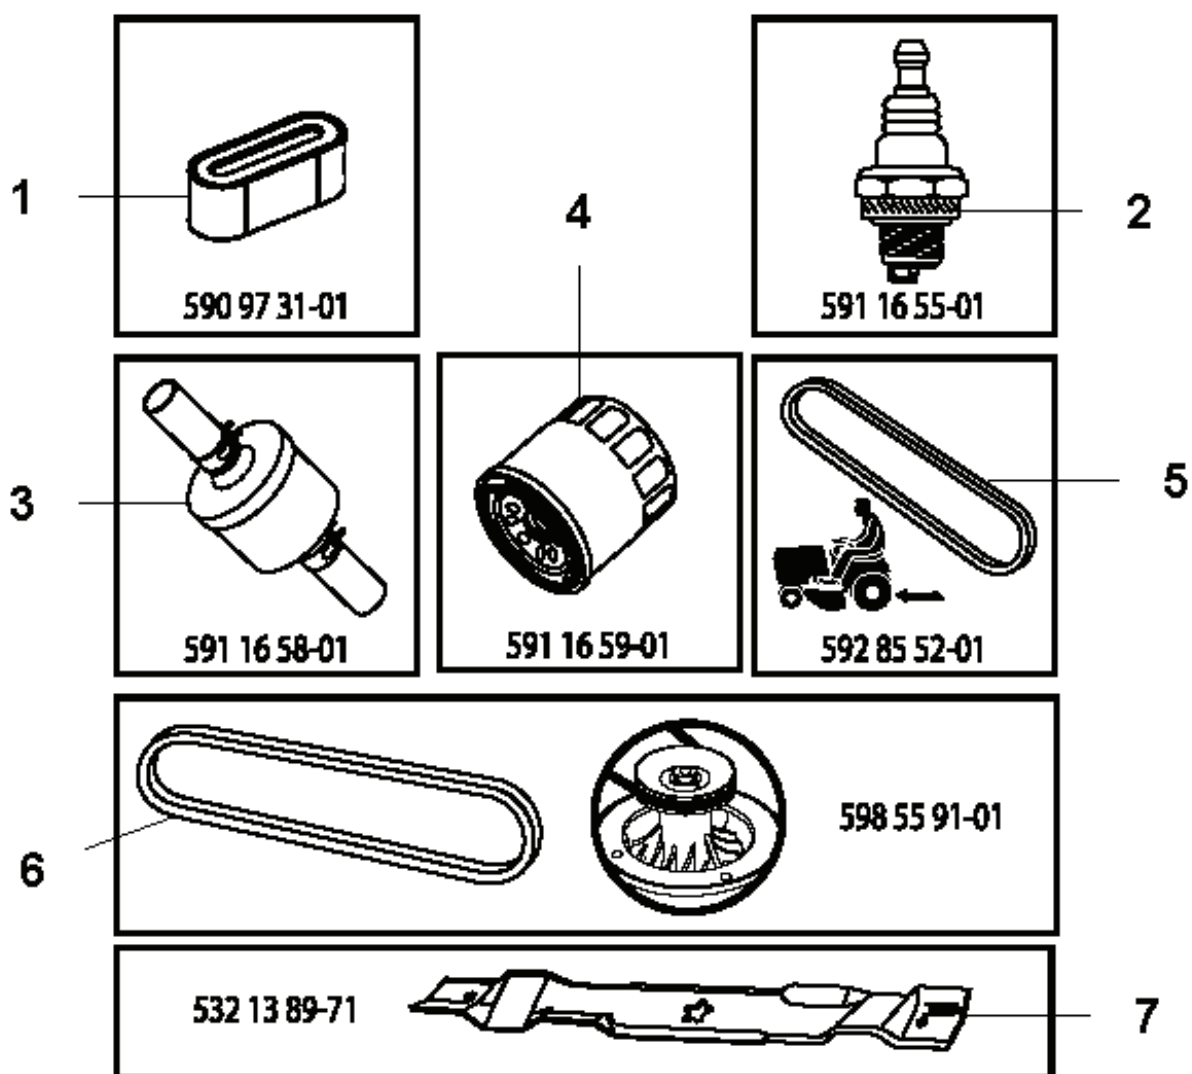

For 96041045300

REF.	PART NO.	DESCRIPTION	REMARK	QTY.	KIT
1	590973101	AIR FILTER	AIR FILTER	1	
2	591165501	SPARK ARRESTER	SPARK PLIG	1	
3	591165801	FUEL FILTER	FUEL FILTER	1	
4	591165901	OIL FILTER	OIL FILTER	1	
5	592855201	BELT	V-BELT	1	
6	598559101	BELT	BELT	1	
7	532138971	BLADE	BLADE	1