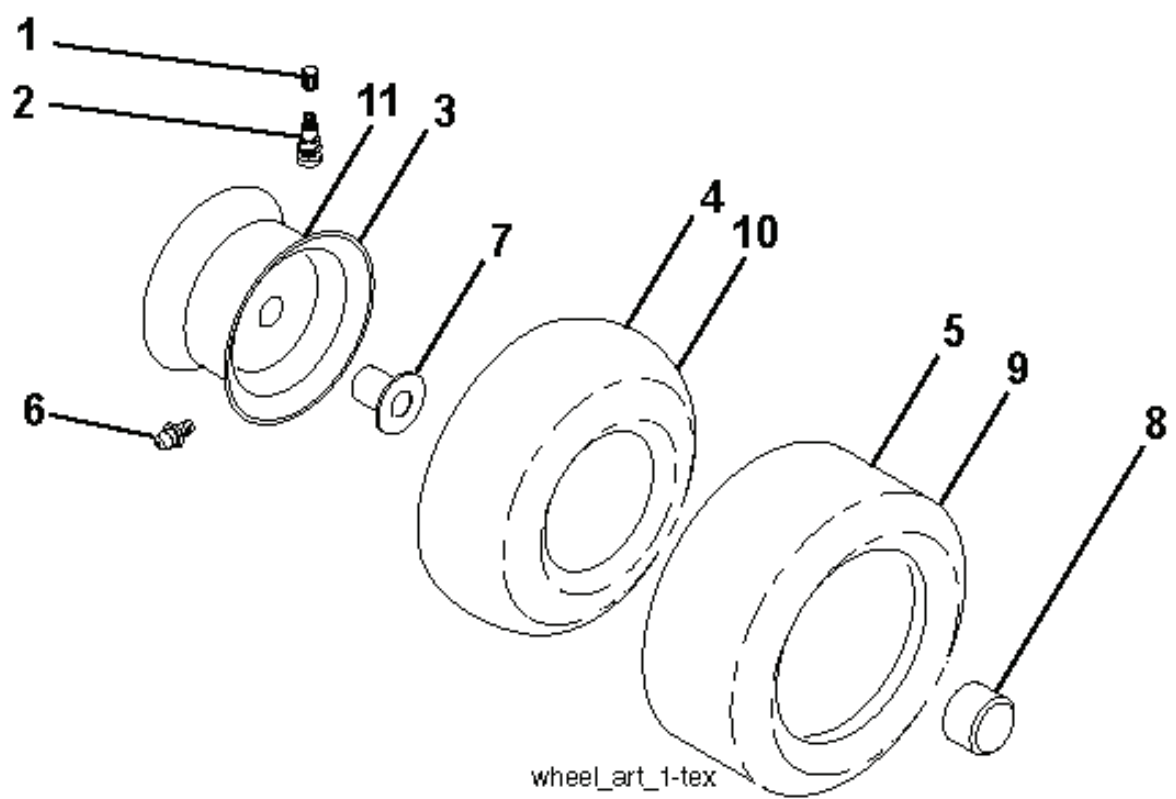

IGNITION SWITCH

POSITION	CIRCUIT "MAKE"
OFF	M+G+A1
RUN/OVERRIDE	B+A1
RUN	B+A1 L+A2
START	B + S + A1

CHASSIS HARNESS CONNECTOR (MATING SIDE)

DASH HARNESS CONNECTOR (MATING SIDE)

WIRING INSULATED CLIPS
 NOTE: IF WIRING INSULATED CLIPS WERE REMOVED FOR SERVICING OF UNIT, THEY SHOULD BE RE-INSTALLED TO PROPERLY SECURE YOUR WIRING.

NON-REMOVABLE CONNECTIONS

REMOVABLE CONNECTIONS

For 96041041000,
96041045300

seat-tex_6.5SL_15

REF.	PART NO.	DESCRIPTION	REMARK	QTY.	KIT
1	532439819	SEAT		1	
2	532180166	BRACKET		1	
6	873800600	NUT		1	
7	589483501	SPRING		1	
8	532171877	BOLT		1	
10	596657402	PLATE		1	
21	587907801	BOLT		1	
37	596583702	NUT		1	
40	595088102	HANDLE		1	
41	532198200	SPRING		1	
43	874760612	BOLT		1	
44	501051801	WASHER		1	
46	588090401	BOLT		1	