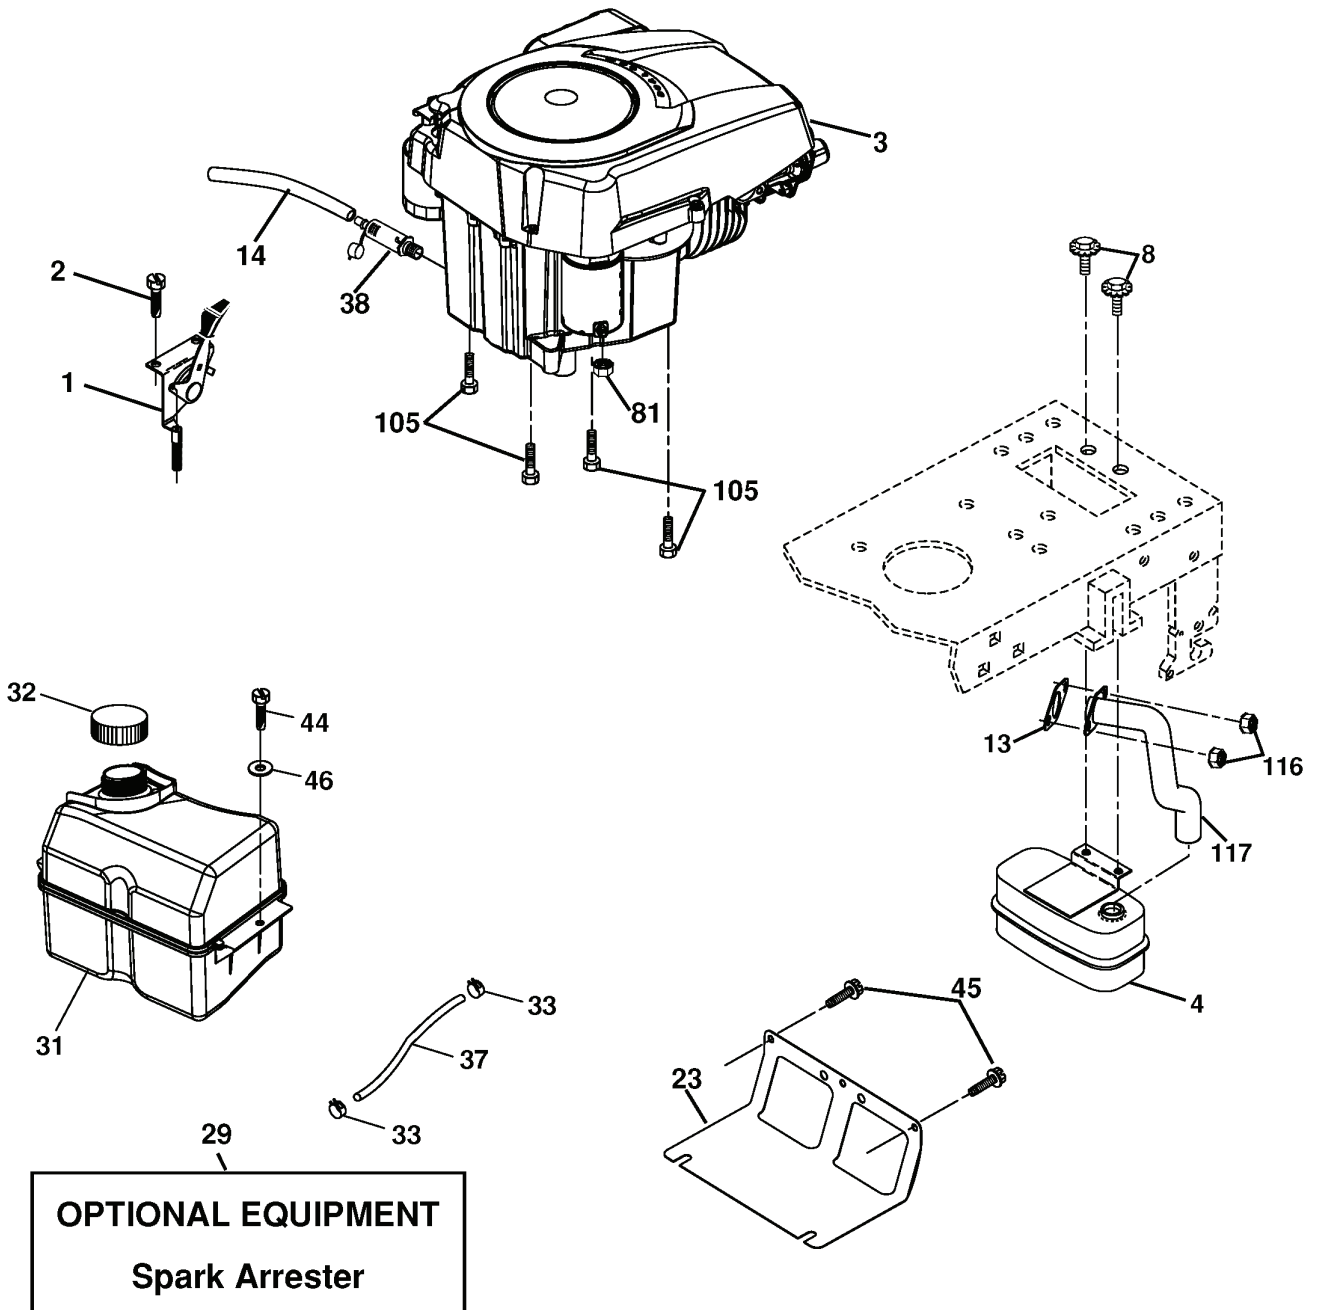

REPAIR PARTS

TRACTOR- -MODEL NO. CTH191 (96061007601), PRODUCT NO. 960 61 00-76
ENGINE

REF.	PART NO.	DESCRIPTION	REMARK	QTY.	KIT
1	532170805	CONTROL THROT /CH FLAG		1	
2	817720408	SCREW		1	
4	532188655	MUFFLER		1	
8	532171877	BOLT		1	
13	532185909	GASKET		1	
14	532148456	TUBE		1	
23	532169837	HEAT SHIELD		1	
29	532137180	SPARK ARRESTER KIT		1	
31	532185534	TANK UNIT		1	
32	532197725	PLUG		1	
33	532123487	HOSE CLAMP		1	
37	532137040	HOSE		1	
38	532181654	PLUG		1	
44	817670412	SCREW		1	
45	817000612	SCREW		1	
46	819091416	WASHER		1	
81	873510400	NUT		1	
105	817120616	SCREW		1	
116	532184362	NUT		1	
117	532188654	TUBE EXHAUST		1	
	PART NO.		REMARK		KIT