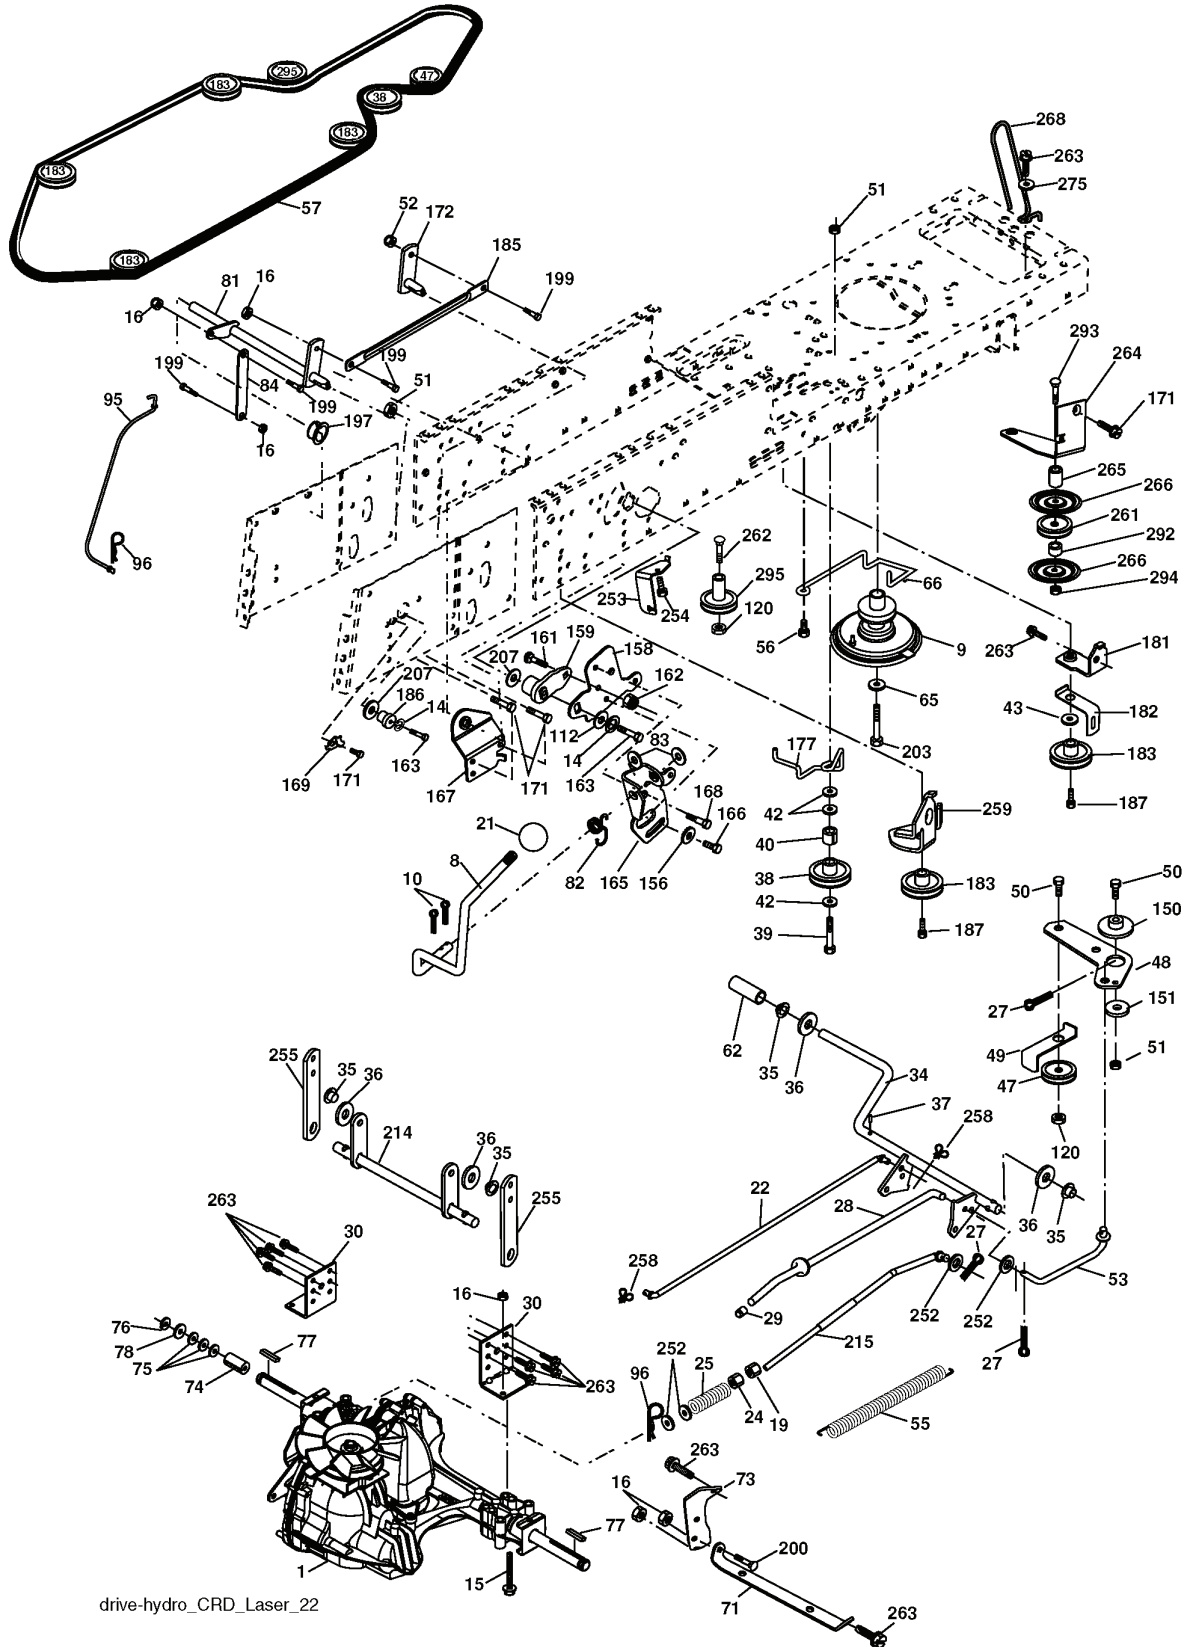

REPAIR PARTS

TRACTOR- -MODEL NO. CTH191 (96061007601), PRODUCT NO. 960 61 00-76
DRIVE

drive-hydro_CRD_Laser_22

REF.	PART NO.	DESCRIPTION	REMARK	QTY.	KIT
8	532192706	LEVER		1	
9	532180354	CLUTCH		1	
10	876020416	SPLIT PIN		1	
14	810040400	WASHER		1	
15	874490544	SCREW		1	
16	873800500	LOCK NUT		1	
19	873800600	NUT		1	
21	532121274	KNOB		1	
22	532175607	ROD		1	
24	873350600	NUT		1	
25	532192036	SPRING		1	
27	876020412	SPLIT PIN		1	
28	532175765	SHAFT		1	
29	532071673	COVER		1	
30	532169592	BRACKET		1	
34	532175578	SHAFT		1	
35	532120183	BEARING		1	
36	819211616	WASHER		1	
37	532124963	PIN RETAINING SCREW		1	
38	532165936	PULLEY		1	
39	874760644	BOLT		1	
40	532124965	SPACER		1	
42	819131312	WASHER		1	
43	819111012	WASHER		1	
47	532127783	PULLEY		1	
48	532154407	GUIDE		1	
49	532123205	BELT GUIDE		1	
50	872110612	BOLT		1	
51	873680600	NUT		1	
52	873680500	NUT		1	
53	532199652	TIGE DE TENSION POULIE		1	
55	532105709	SPRING		1	
56	817060620	SCREW		1	
57	532170140	BELT		1	
62	532123533	PEDAL RUBBER		1	
65	810040700	WASHER		1	
66	532154778	TENSIONER		1	
71	532169183	ROD		1	
73	532169182	BRACKET		1	
74	532137057	SPACER		1	
75	532121749	WASHER		1	
76	812000001	RETAINER RING		1	
77	532123583	KEY		1	
78	532121748	WASHER		1	
81	532170006	SHAFT		1	
82	532165711	SPRING		1	
83	819171216	WASHER		1	
84	532170007	LINK		1	
95	532170015	LINK		1	
96	532124788	RETAINER RING		1	
112	819091210	WASHER		1	
120	873900600	NUT		1	
150	532165850	BUSHING		1	
151	819133210	WASHER		1	
156	532166002	WASHER		1	
158	532165589	BRACKET		1	
159	532183900	LEVER		1	
161	872140406	BOLT		1	
162	873680400	NUT		1	
163	874780416	BOLT		1	
165	532165623	BRACKET		1	
166	817490510	SCREW		1	
167	532165588	BRACKET		1	
168	532165492	BOLT		1	
169	532165580	RETAINER		1	
171	817490608	SCREW		1	
172	532170271	LINK		1	
177	532165932	HOLDER		1	
181	532180211	BRACKET		1	
182	532182682	BELT GUIDE		1	
183	532199532	PULLEY		1	
185	532170008	LINK		1	
186	532165614	HUB		1	
187	817580520	BOLT		1	
197	532169613	SLEEVE		1	
199	532169612	SCREW		1	
200	872140508	BOLT		1	
203	871170780	BOLT		1