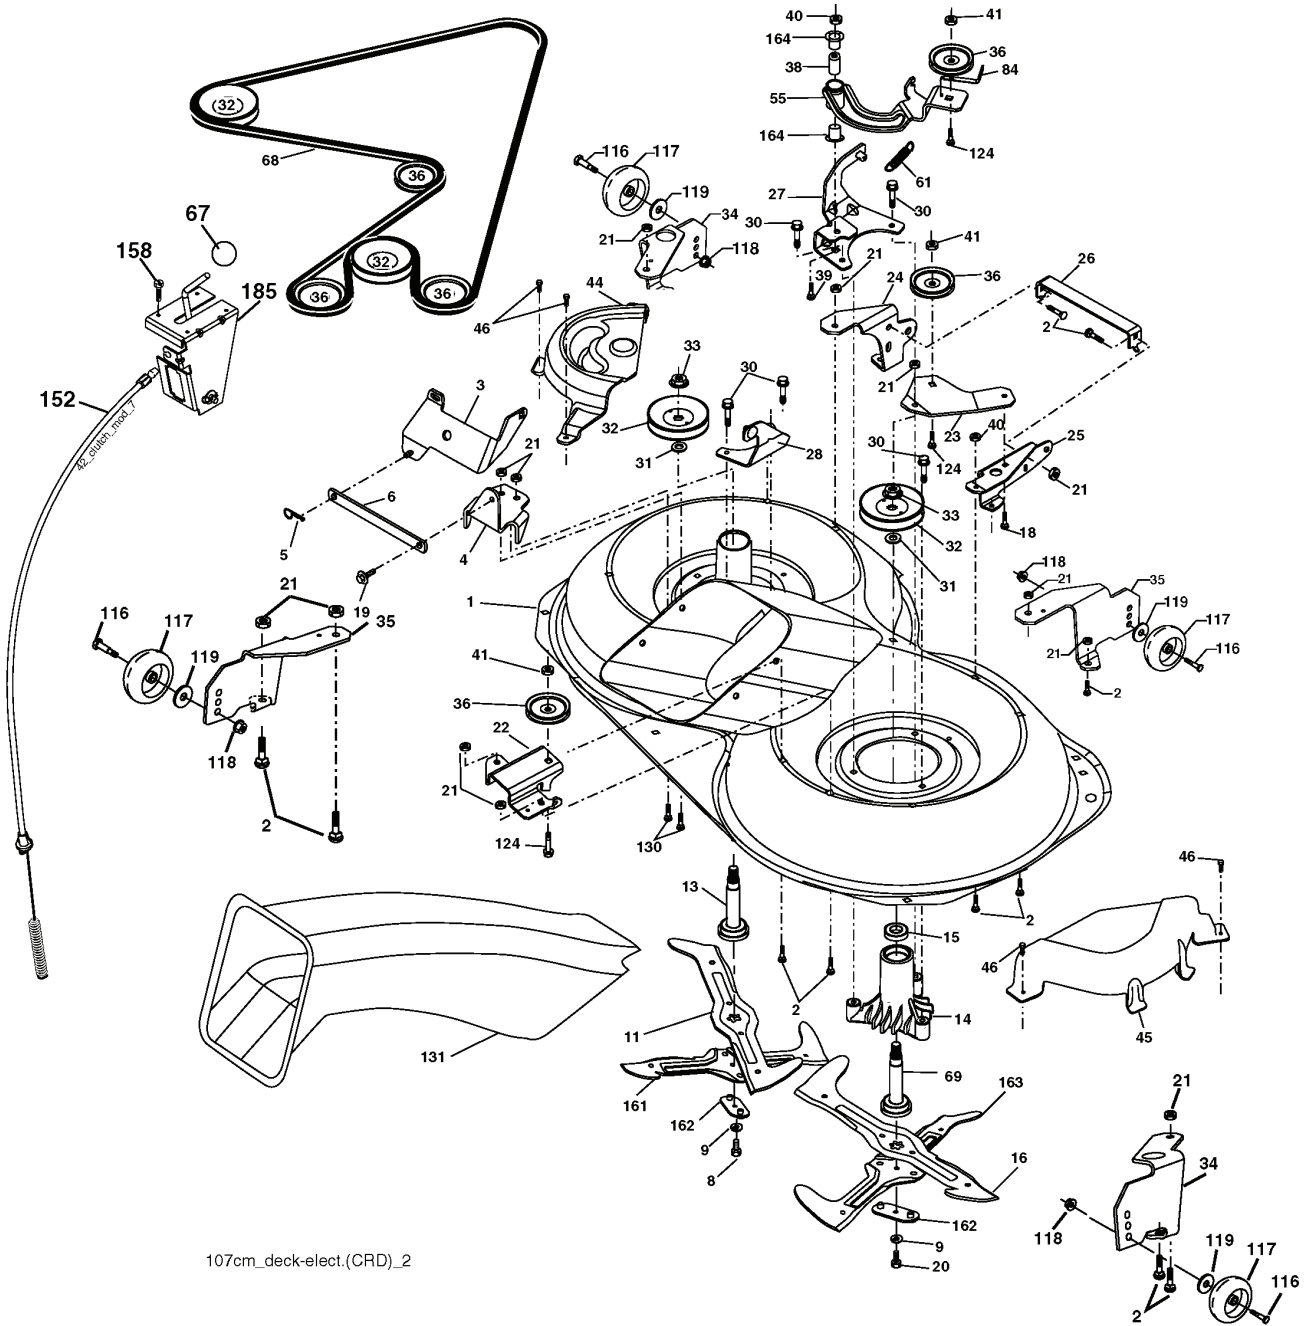

REPAIR PARTS

TRACTOR- -MODEL NO. CTH191 (96061007601), PRODUCT NO. 960 61 00-76
MOWER

107cm_deck-elect.(CRD)_2

REF.	PART NO.	DESCRIPTION	REMARK	QTY.	KIT
1	532169160	HOUSING		1	
2	872140506	BOLT		1	
3	532165569	BRACKET		1	
4	532169167	BRACKET		1	
5	532124670	RETAINER RING		1	
6	532165557	ROD		1	
8	532181712	BOLT		1	
9	810030600	WASHER		1	
11	532180583	BLADE		1	
13	532137645	SHAFT		1	
14	532128774	BEARING HOUSING		1	
15	532110485	BEARING		1	
16	532180584	BLADE		1	
18	872110606	BOLT		1	
19	532132827	SPEC. BOLT		1	
20	532181713	BOLT		1	
21	873680500	NUT		1	
22	532169165	BRACKET		1	
23	532169166	BRACKET		1	
24	532169170	BRACKET		1	
25	532400105	BRACKET		1	
26	532400110	SUPPORT		1	
27	532169172	BRACKET		1	
28	532169168	BRACKET		1	
30	532173984	SCREW		1	
31	532187690	WASHER		1	
32	532175707	MANDREL PULLEY		1	
33	532400234	NUT		1	
34	532400103	BRACKET		1	
35	532400104	BRACKET		1	
36	532146763	PULLEY		1	
38	532169851	SPACER		1	
39	872110622	BOLT		1	
40	873680600	NUT		1	
41	873900600	NUT		1	
44	532175538	COVER		1	
45	532175539	COVER		1	
46	532137729	SCREW		1	
55	532169849	LEVER		1	
61	532175159	SPRING		1	
67	532106932	KNOB		1	
68	532402009	BELT		1	
69	532165482	SHAFT		1	
84	532156085	BELT GUIDE		1	
116	532184219	BOLT		1	
117	532174873	WHEEL		1	
118	873930600	NUT		1	
119	819121414	WASHER		1	
124	872110612	BOLT		1	
130	872110506	BOLT		1	
131	532165661	PIPE		1	
152	532176074	WIRE		1	
158	817720408	SCREW		1	
161	532180424	BLADE		1	
162	532180878	ADAPTER		1	
163	532180425	BLADE		1	
164	532124937	BEARING COL. STRG.		1	
185	532188234	CABLE		1	
--	532181857	BEARING HOUSING		1	
--	532181858	BEARING HOUSING		1	
--	532181770	HOUSING		1