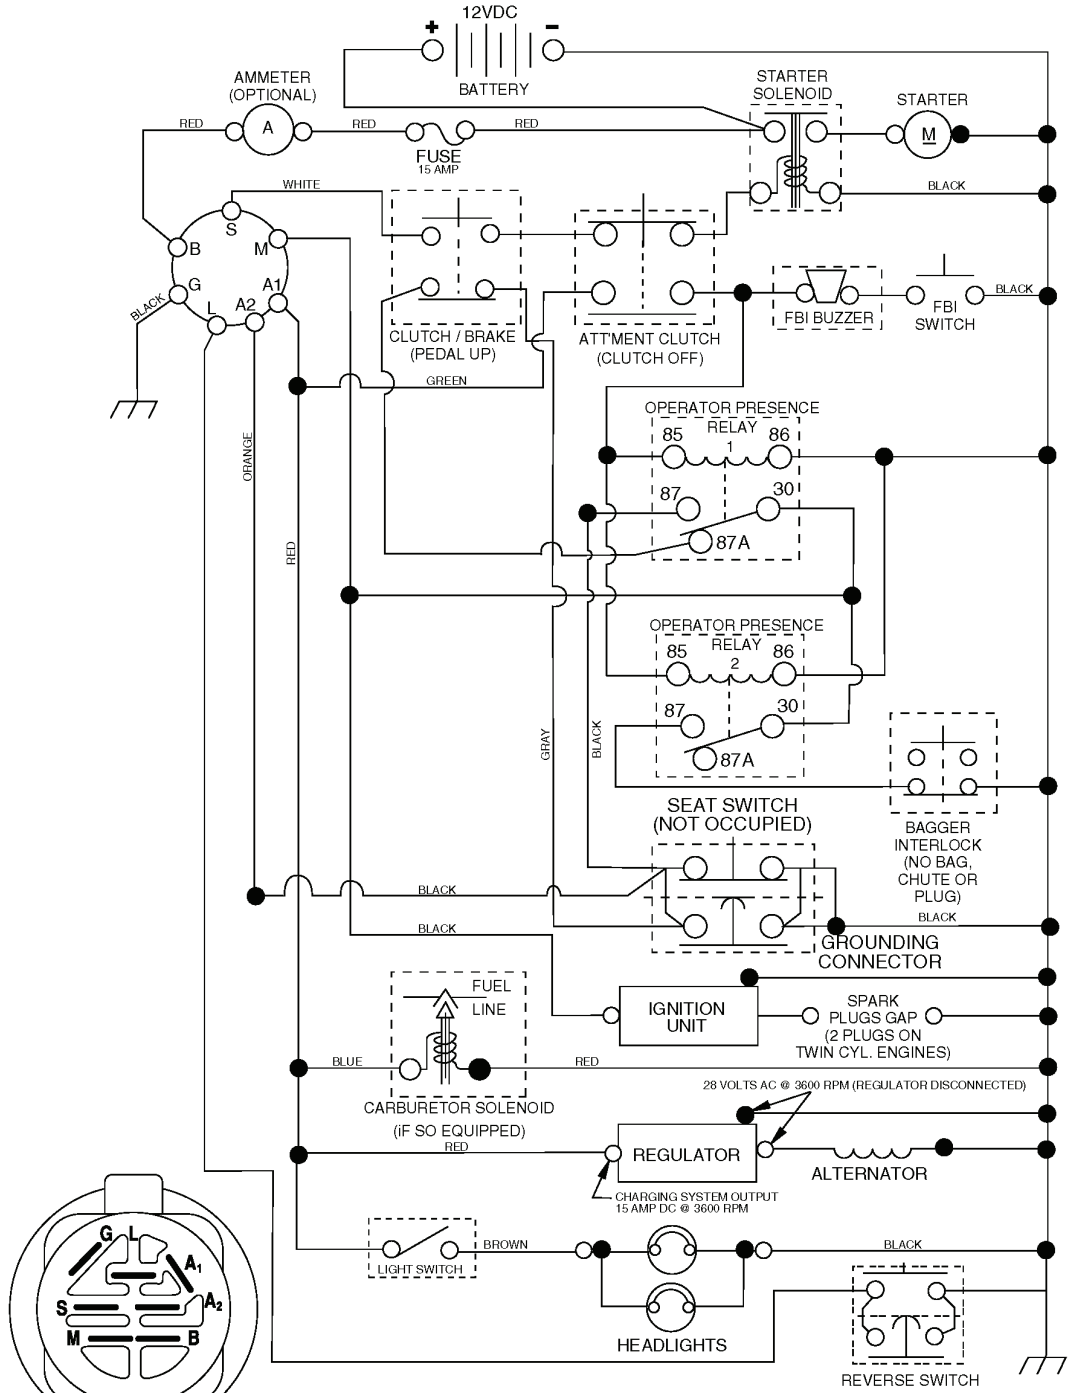

CTH191, 96061007601, 960610076, 2006-0

SPARE PARTS LIST

REPAIR PARTS

TRACTOR- -MODEL NO. CTH191 (96061007601), PRODUCT NO. 960 61 00-76
MOWER LIFT

REF.	PART NO.	DESCRIPTION	REMARK	QTY.	KIT
1	532159460	WIRE		1	
2	532159471	LEVER		1	
3	532105767	PIN RETAINING SCREW		1	
4	812000002	RETAINER RING		1	
5	819211621	WASHER		1	
6	532120183	BEARING		1	
7	532125631	HANDLE		1	
8	532124526	KNOB		1	
11	532165829	ROD		1	
12	532165831	ROD		1	
13	532124670	RETAINER RING		1	
15	532173288	LINK		1	
16	873350800	NUT		1	
17	532175689	BRACKET		1	
18	873800800	NUT		1	
19	532139868	LEVER		1	
20	532194209	SPRING		1	
23	532110807	NUT		1	
24	819131016	WASHER		1	
25	532124874	SPRING		1	
26	532169484	PIN		1	
27	532126971	LEVER		1	
28	873350600	NUT		1	
29	532138057	KNOB		1	
30	532150233	TRUNNION		1	
31	532169865	BEARING		1	
32	873540600	NUT		1	
36	532155097	INDICATOR		1	
37	532123935	PLUG		1	
38	817060516	SCREW		1	
40	819112410	WASHER		1	
41	532123934	INDICATOR		1	
49	532145212	NUT		1	
50	532110452	NUT		1	

TRACTOR - -MODEL NO. CTH191 (96061007601), PRODUCT NO. 960 61 00-76 SCHEMATIC

03050_197436 (WITH LIGHTS)

IGNITION SWITCH

POSITION	CIRCUIT	"MAKE"
OFF	M+G+A1	
RUN/OVERRIDE	B+A1	
RUN	B+A1	L+A2
START	B + S + A1	

REPAIR PARTS

TRACTOR- -MODEL NO. CTH191 (96061007601), PRODUCT NO. 960 61 00-76
SEAT ASSEMBLY

seat_lt.knob_7(CRD)

REF.	PART NO.	DESCRIPTION	REMARK	QTY.	KIT
1	532188715	SIEGE CONDUCTEUR		1	
2	532140551	BRACKET		1	
3	871110616	SCREW		1	
4	819131610	WASHER		1	
5	532145006	CLIP		1	
6	873800600	NUT		1	
7	532124181	SPRING		1	
8	817000616	SCREW		1	
9	819131614	WASHER		1	
10	532195530	BERCEAU DE SIEGE CONDUCTEUR		1	
11	532166369	WING NUT		1	
12	532174648	BRACKET		1	
13	532121248	BUSHING		1	
14	872050412	BOLT		1	
15	532121249	SPACER		1	
16	532123740	SPRING		1	
17	532123976	LOCKNUT		1	
21	532171852	BOLT		1	
22	873800500	LOCK NUT		1	
24	819171912	WASHER		1	
25	532127018	BOLT		1	