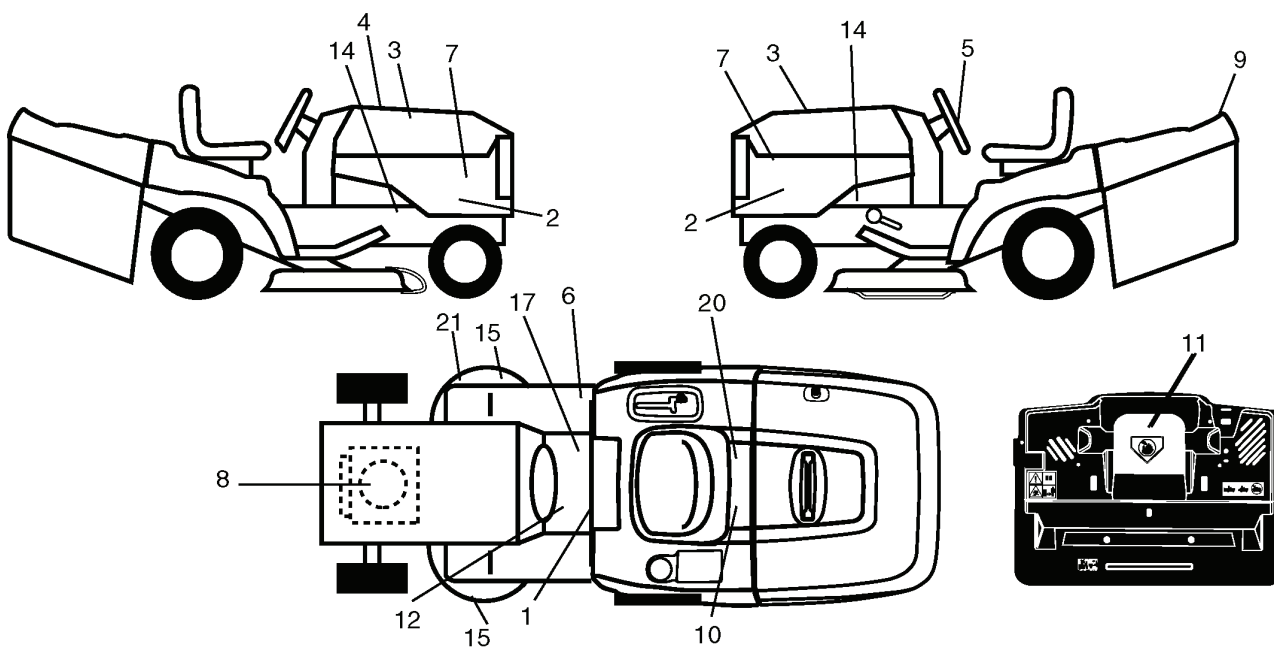

REPAIR PARTS

TRACTOR- -MODEL NO. CTH191 (96061007601), PRODUCT NO. 960 61 00-76
DECALS

REF.	PART NO.	DESCRIPTION	REMARK	QTY.	KIT
1	532400389	LABEL		1	
2	532193824	DECAL		1	
3	532188923	DECAL		1	
4	532189149	DECALC.CAPOT		1	
5	532188925	DECAL		1	
6	532180432	DECAL		1	
7	532188921	DECAL		1	
8	532196841	DECAL		1	
9	532193823	DECALC.BAC ARRIERE		1	
10	532145005	DECAL		1	
11	532182166	DECAL		1	
12	532159737	DECAL		1	
14	532159736	DECAL		1	
15	532196842	DECAL		1	
17	532140837	DECAL		1	
20	532166960	DECAL		1	
21	532166286	DECAL		1	
--	532180432	DECAL		1	
--	532138311	DECAL		1	
--	532181090	PLATE		1	
--	532181091	PLATE		1	
--	532400965	OPERATORS MANUAL		1	
--	532400966	OPERATORS MANUAL		1