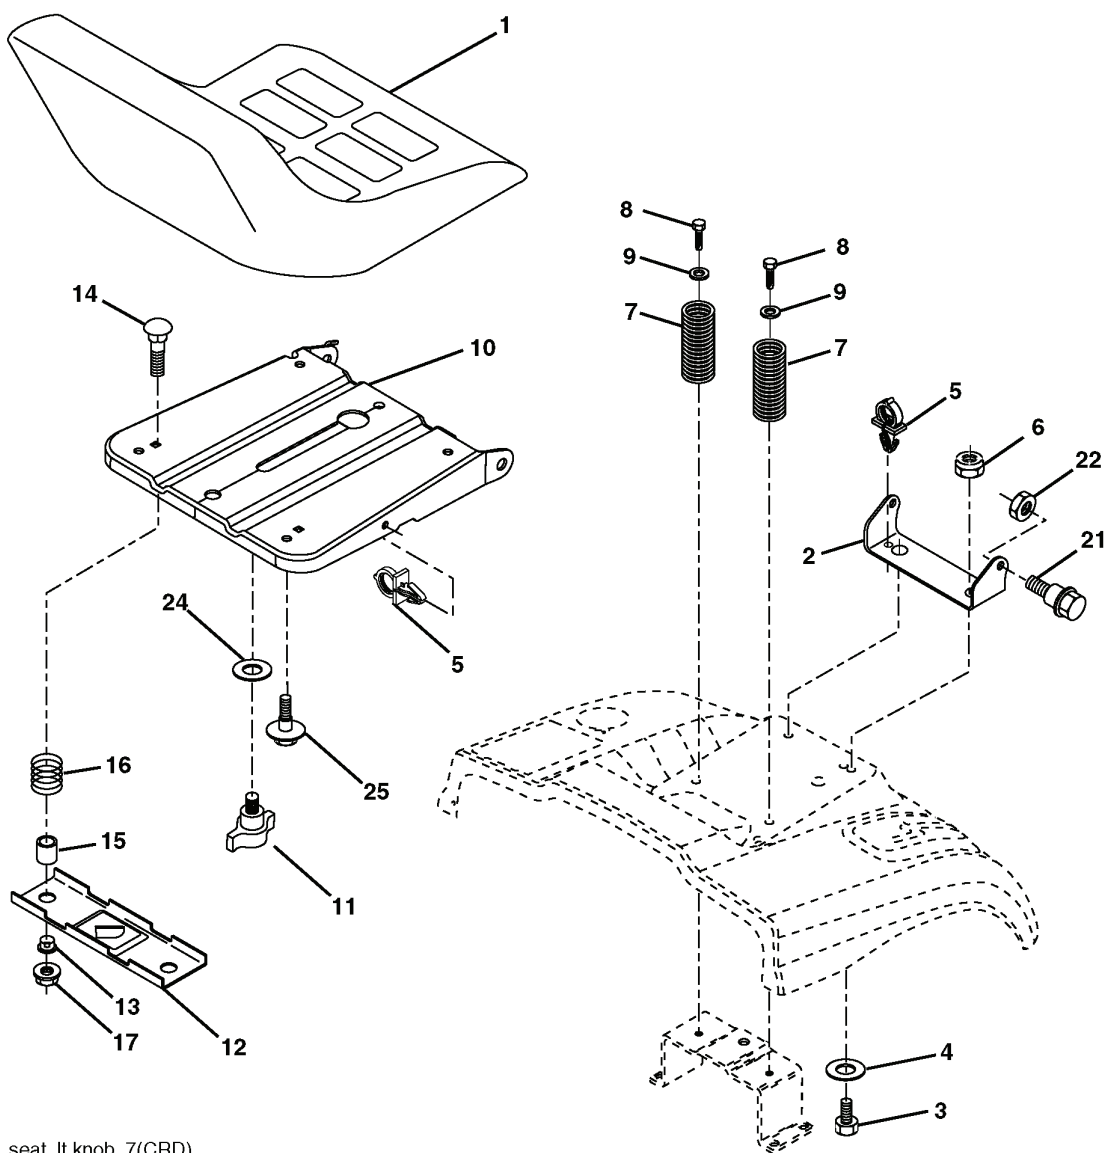

REPAIR PARTS

TRACTOR- -MODEL NO. CTH191 (96061007601), PRODUCT NO. 960 61 00-76
SEAT ASSEMBLY

seat_lt.knob_7(CRD)

REF.	PART NO.	DESCRIPTION	REMARK	QTY.	KIT
1	532188715	SIEGE CONDUCTEUR		1	
2	532140551	BRACKET		1	
3	871110616	SCREW		1	
4	819131610	WASHER		1	
5	532145006	CLIP		1	
6	873800600	NUT		1	
7	532124181	SPRING		1	
8	817000616	SCREW		1	
9	819131614	WASHER		1	
10	532195530	BERCEAU DE SIEGE CONDUCTEUR		1	
11	532166369	WING NUT		1	
12	532174648	BRACKET		1	
13	532121248	BUSHING		1	
14	872050412	BOLT		1	
15	532121249	SPACER		1	
16	532123740	SPRING		1	
17	532123976	LOCKNUT		1	
21	532171852	BOLT		1	
22	873800500	LOCK NUT		1	
24	819171912	WASHER		1	
25	532127018	BOLT		1