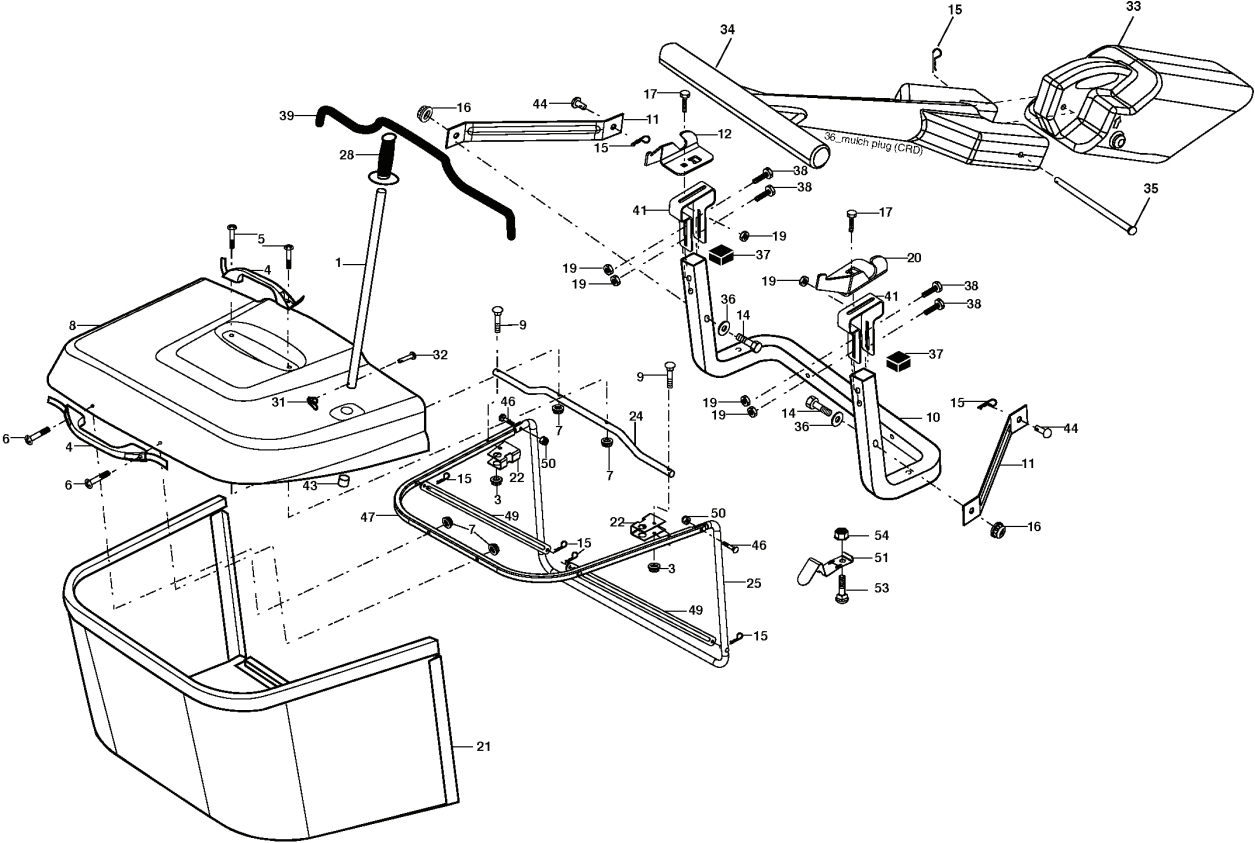

REPAIR PARTS

TRACTOR- -MODEL NO. CTH191 (96061007601), PRODUCT NO. 960 61 00-76
BAGGER

Bagger Asy (CRD)_10

REF.	PART NO.	DESCRIPTION	REMARK	QTY.	KIT
1	532165249	ROD		1	
3	532123976	LOCKNUT		1	
4	532169916	HANDLE		1	
5	874981024	SCREW		1	
6	874981032	SCREW		1	
7	873401000	NUT		1	
8	532181095	COVER		1	
9	872140418	BOLT		1	
10	532181282	TUBE		1	
11	532165719	ROD		1	
12	532188848	BRACKET		1	
14	874520636	BOLT		1	
15	532124670	RETAINER RING		1	
16	873900600	NUT		1	
17	872140506	BOLT		1	
19	873900500	NUT		1	
20	532188847	BRACKET		1	
21	532193838	BAG		1	
22	532165781	CLAMP		1	
24	532165783	FRAME		1	
25	532193705	PIPE		1	
26	532165785	FRAME		1	
28	532165787	HANDLE		1	
31	532169484	PIN		1	
32	532126875	RIVET		1	
33	532169380	PLUG		1	
34	532165570	HANDLE		1	
35	532165572	PIN RETAINING SCREW		1	
36	819132012	WASHER		1	
37	532175401	PLUG		1	
38	872010520	BOLT		1	
39	532180985	SEAL		1	
41	532169683	BRACKET		1	
43	532174083	PLUG		1	
44	532193312	PIN CLEVIS		1	
46	872110510	BOLT		1	
47	532193704	PIPE		1	
49	532193305	ROD		1	
50	873800500	LOCK NUT		1	
51	532199903	LATCH		1	
53	873510400	NUT		1	
54	872140406	BOLT		1