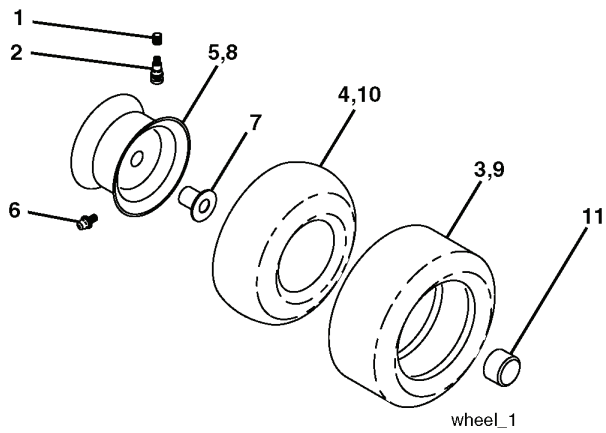

REPAIR PARTS

TRACTOR- -MODEL NO. CTH191 (96061007601), PRODUCT NO. 960 61 00-76
SEAT ASSEMBLY

seat_lt.knob_7(CRD)

REF.	PART NO.	DESCRIPTION	REMARK	QTY.	KIT
1	532188715	SIEGE CONDUCTEUR		1	
2	532140551	BRACKET		1	
3	871110616	SCREW		1	
4	819131610	WASHER		1	
5	532145006	CLIP		1	
6	873800600	NUT		1	
7	532124181	SPRING		1	
8	817000616	SCREW		1	
9	819131614	WASHER		1	
10	532195530	BERCEAU DE SIEGE CONDUCTEUR		1	
11	532166369	WING NUT		1	
12	532174648	BRACKET		1	
13	532121248	BUSHING		1	
14	872050412	BOLT		1	
15	532121249	SPACER		1	
16	532123740	SPRING		1	
17	532123976	LOCKNUT		1	
21	532171852	BOLT		1	
22	873800500	LOCK NUT		1	
24	819171912	WASHER		1	
25	532127018	BOLT		1	

REPAIR PARTS

TRACTOR- -MODEL NO. CTH191 (96061007601), PRODUCT NO. 960 61 00-76

WHEELS & TIRES

REF.	PART NO.	DESCRIPTION	REMARK	QTY.	KIT
1	532059192	CAP VALVE		1	
2	532065139	NIPPLE		1	
3	532106222	TIRE		1	
4	532059904	HOSE		1	
5	532138336	RIM		1	
6	532124957	FITTING		1	
7	532124959	BEARING		1	
8	532138337	RIM.SPROCKET		1	
9	532122082	TIRE		1	
10	532124926	HOSE		1	
11	532175039	HUB CAP		1	
--	532144334	SEALING FOAM		1	