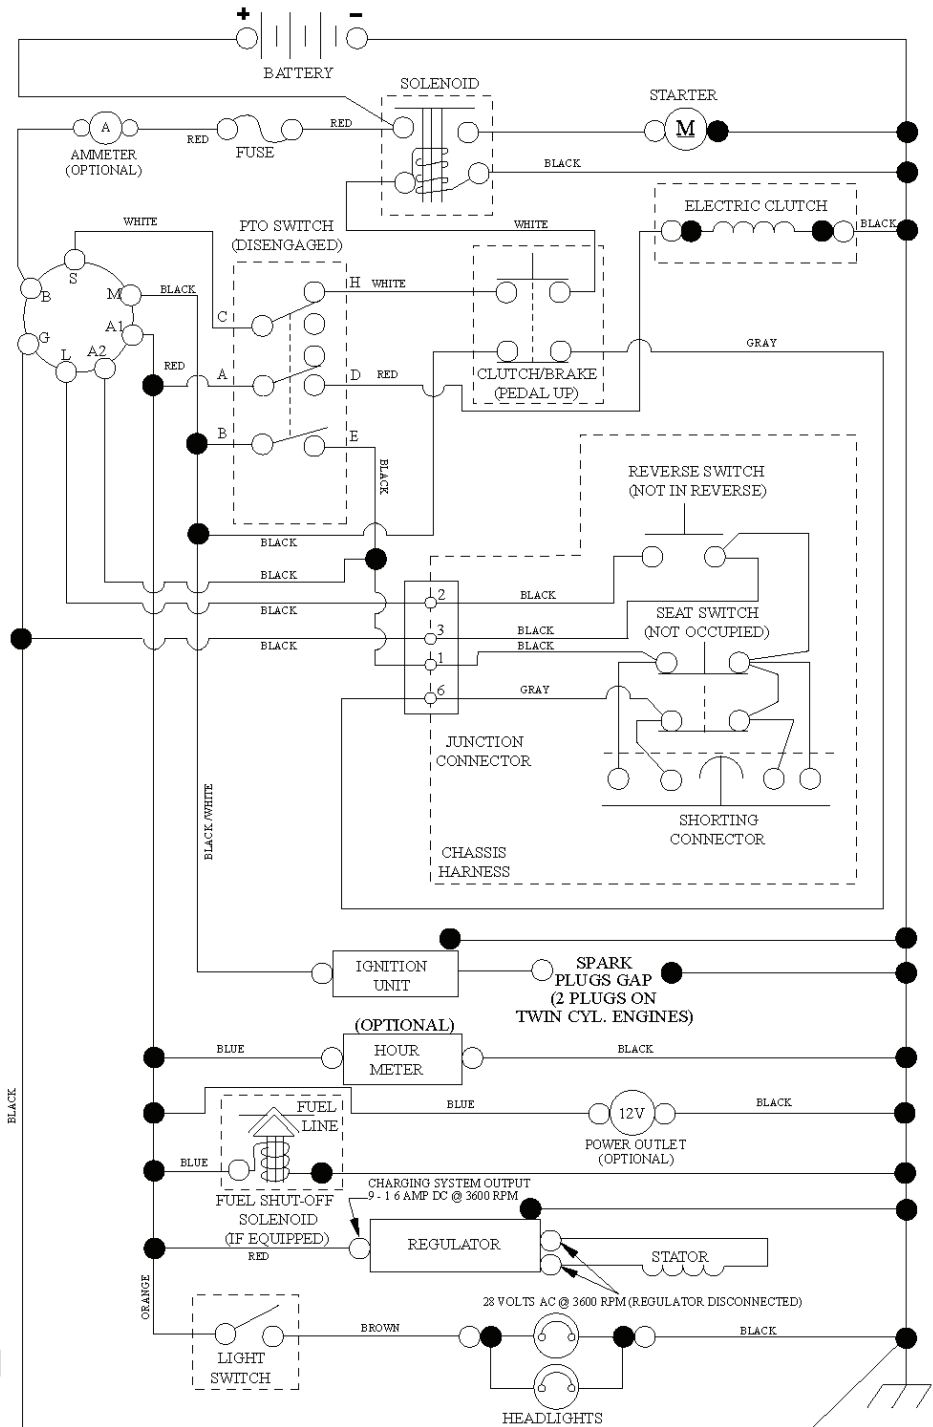

POSITION	CIRCUIT	"MAKE"
OFF	M+G+A1	
RUN/OVERRIDE	B+A1	
RUN	B+A1	L+A2
START	B + S + A1	

WIRING INSULATED CLIPS
NOTE: IF WIRING INSULATED
CLIPS WERE REMOVED FOR
SERVICING OF UNIT, THEY
SHOULD BE RE-INSTALLED TO
PROPERLY SECURE YOUR
WIRING.

●
NON-REMOVABLE
CONNECTIONS

○
REMOVABLE
CONNECTIONS