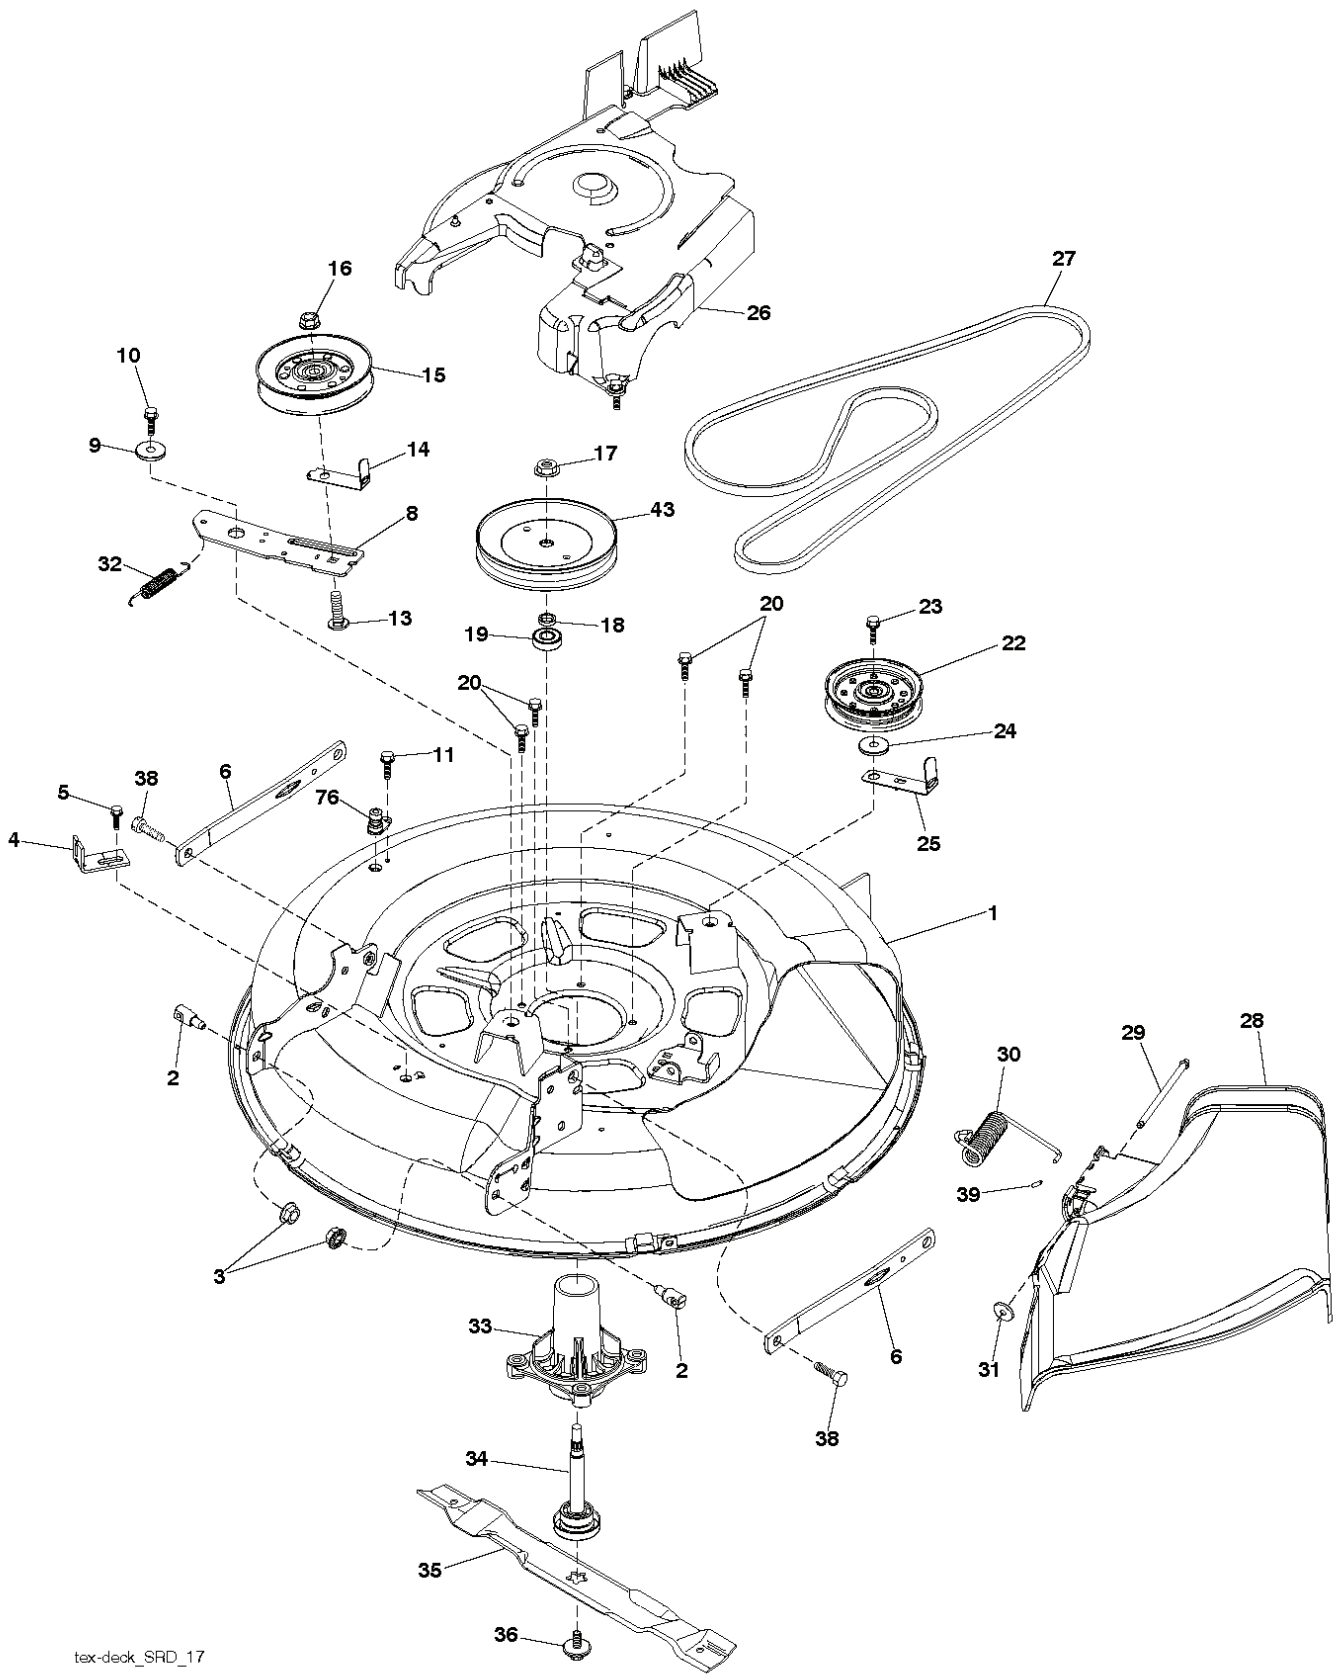

REF.	PART NO.	DESCRIPTION	REMARK	QTY.	KIT
1	532419272	CUTTING DECK		1	
2	532195161	STUD		1	
3	873900500	NUT		1	
4	532417645	BRACKET		1	
5	817000510	BOLT		1	
6	532418863	ARM		1	
8	532420252	ARM		1	
9	532199092	SPACER		1	
10	817000616	SCREW		1	
11	532137729	SCREW		1	
13	872110612	BOLT		1	
14	532156085	BELT GUIDE		1	
15	532146763	PULLEY		1	
16	873900600	NUT		1	
17	532400234	NUT		1	
18	532187690	WASHER		1	
19	532110485	BEARING		1	
20	532173984	SCREW		1	
22	532193198	PULLEY		1	
23	817490628	SCREW		1	
24	819132012	WASHER		1	
25	532420253	BELT GUARD		1	
26	532430313	COVER		1	
27	532419271	BELT		1	
28	532417344	DEFLECTOR		1	
29	532420895	HINGE PIN		1	
30	532197026	TORSION SPRING		1	
31	532110452	NUT		1	
32	532197251	SPRING		1	
33	532187281	BEARING HOUSING		1	
34	532192872	SHAFT ASSY		1	
35	532419273	RIDE ON BLADE		1	
36	532193003	SCREW		1	
38	532196539	BOLT		1	
39	532105304	HUB CAP		1	
43	532416877	PULLEY		1	
76	532415598	HOSE COUPLING		1	
--	532192870	SPINDLE	Mandrel Assembly (Includes Housing, Shaft Assembly, And Bearing Only - Pulley/ Nut/Washer And Blade Bolt/ Washers Not Included)	1	
--	532431334	CUTTING DECK		1