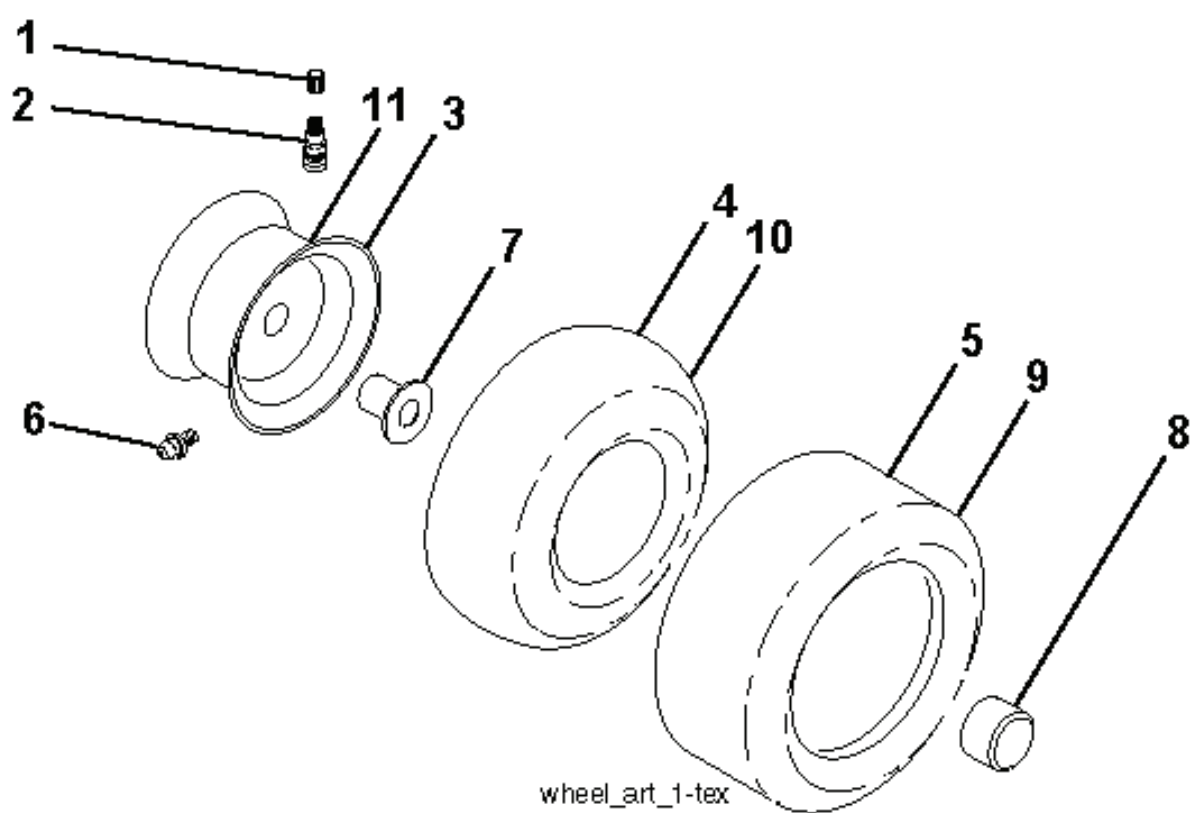

REF.	PART NO.	DESCRIPTION	REMARK	QTY.	KIT
1	532196841	DECAL		1	
2	532429196	DECAL		1	
3	532400389	LABEL		1	
4	532425672	DECAL		1	
5	532180432	DECAL		1	
6	532424372	DECAL		1	
7	532159736	DECAL		1	
8	532417926	DECAL		1	
9	532145005	DECAL		1	
10	532178302	DECAL		1	
11	532425112	DECAL		1	
12	532421543	DECAL		1	
13	532159737	DECAL		1	
14	532140837	DECAL		1	
--	532166960	DECAL		1	
--	532410805	PAD		1	
--	532410806	PAD, FOOTREST, RH		1	
--	532162598	DECAL		1	

lift-tex_18_r2

REF.	PART NO.	DESCRIPTION	REMARK	QTY.	KIT
2	532422027	SHAFT		1	
3	532195231	LEVER		1	
7	532411555	GRIP		1	
10	532196314	SPRING		1	
87	532194209	SPRING		1	
88	532410710	SPRING		1	
89	819191912	WASHER		1	
90	532194208	PIN		1	
91	532195181	LINK		1	
97	817000612	SCREW		1	
98	532195264	LINK		1	
100	873930600	NUT		1	
101	532407003	LINK		1	
113	819171912	WASHER		1	

PTO SWITCH
(MATING SIDE)

IGNITION SWITCH

POSITION	CIRCUIT	"MAKE"
OFF	M+G+A1	
RUN/OVERRIDE	B+A1	
RUN	B+A1	L+A2
START	B + S + A1	

CHASSIS HARNESS
CONNECTOR
(MATING SIDE)

DASH HARNESS
CONNECTOR

WIRING INSULATED CLIPS
NOTE: IF WIRING INSULATED
CLIPS WERE REMOVED FOR
SERVICING OF UNIT, THEY
SHOULD BE RE-INSTALLED TO
PROPERLY SECURE YOUR
WIRING.

●
NON-REMOVABLE
CONNECTIONS

○
REMOVABLE
CONNECTIONS

REF.	PART NO.	DESCRIPTION	REMARK	QTY.	KIT
1	532059192	CAP VALVE		1	
2	532065139	NIPPLE		1	
3	532425261	RIM	Front 6"	1	
4	532421652	TUBE	(Service Item Only)	1	
5	532123410	TIRE	Front 13" x 5.0"-6"	1	
6	532124957	FITTING	(Front Wheel Only)	1	
7	532124959	BEARING	(Front Wheel Only)	1	
8	532175039	HUB CAP		1	
9	532106230	TIRE	Rear 16" x 6.5"-8"	1	
10	532124926	HOSE	(Service Item Only)	1	
11	532425262	RIM	Rear 8"	1	
--	532144334	SEALING FOAM		1	