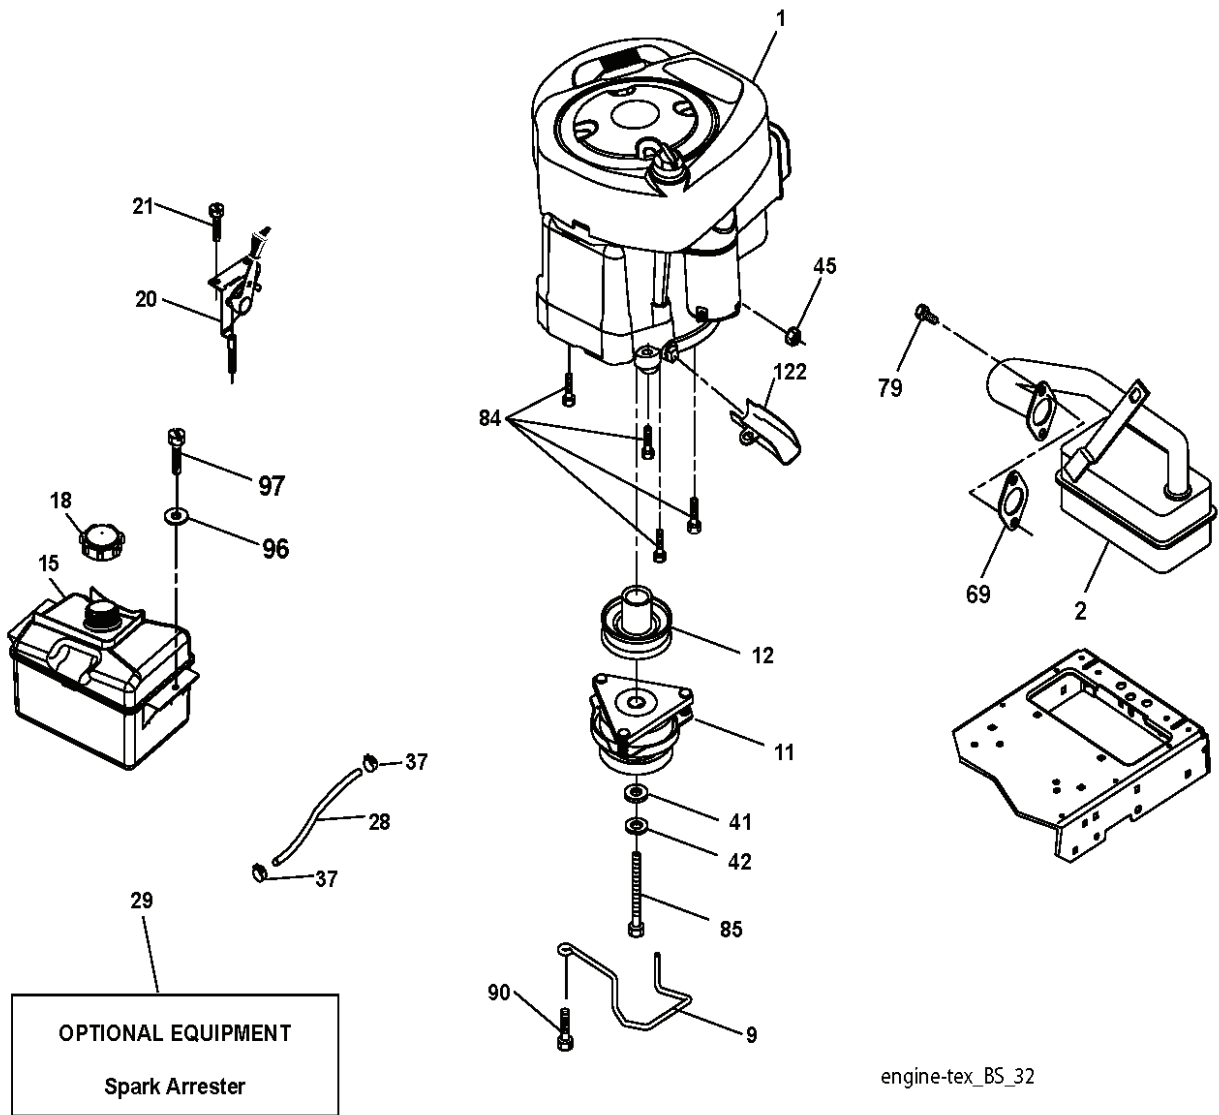

REF.	PART NO.	DESCRIPTION	REMARK	QTY.	KIT
1	000000000	W/O DESCRIPTION	Engine Briggs Model No. 219807-1376-B1	1	
2	532179758	MUFFLER		1	
9	532194319	BELT GUIDE		1	
11	532180505	CLUTCH		1	
12	532194338	PULLEY		1	
15	532407545	FUEL TANK		1	
18	532425162	LID		1	
20	532183897	CONTROL		1	
21	532416358	SCREW		1	
28	532137040	HOSE		1	
29	532137180	SPARK ARRESTER KIT		1	
37	532123487	HOSE CLAMP		1	
41	532126197	WASHER		1	
42	810040700	WASHER		1	
45	873510400	NUT		1	
69	532165291	GASKET		1	
79	532192334	SCREW		1	
84	817060620	SCREW		1	
85	532173937	BOLT		1	
90	817000616	SCREW		1	
96	819091416	WASHER		1	
97	817670412	SCREW		1	
122	532421922	EXTENSION PIPE		1