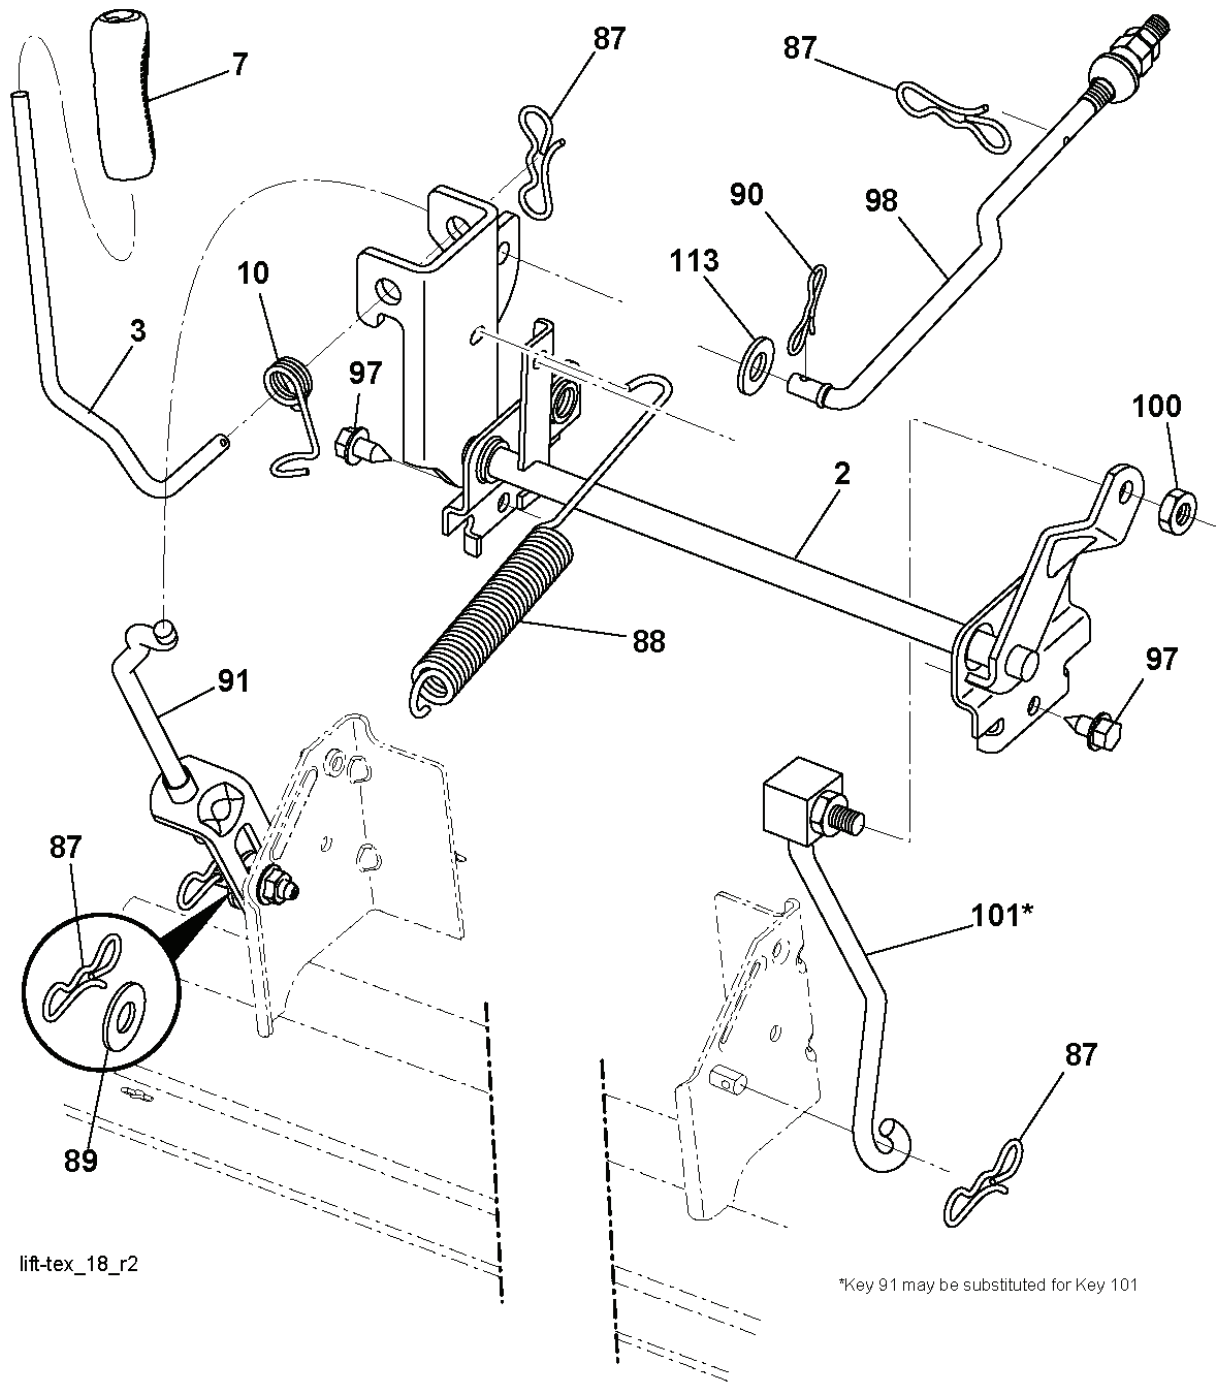

lift-tex_18_r2

REF.	PART NO.	DESCRIPTION	REMARK	QTY.	KIT
2	532422027	SHAFT		1	
3	532195231	LEVER		1	
7	532411555	GRIP		1	
10	532196314	SPRING		1	
87	532194209	SPRING		1	
88	532410710	SPRING		1	
89	819191912	WASHER		1	
90	532194208	PIN		1	
91	532195181	LINK		1	
97	817000612	SCREW		1	
98	532195264	LINK		1	
100	873930600	NUT		1	
101	532407003	LINK		1	
113	819171912	WASHER		1