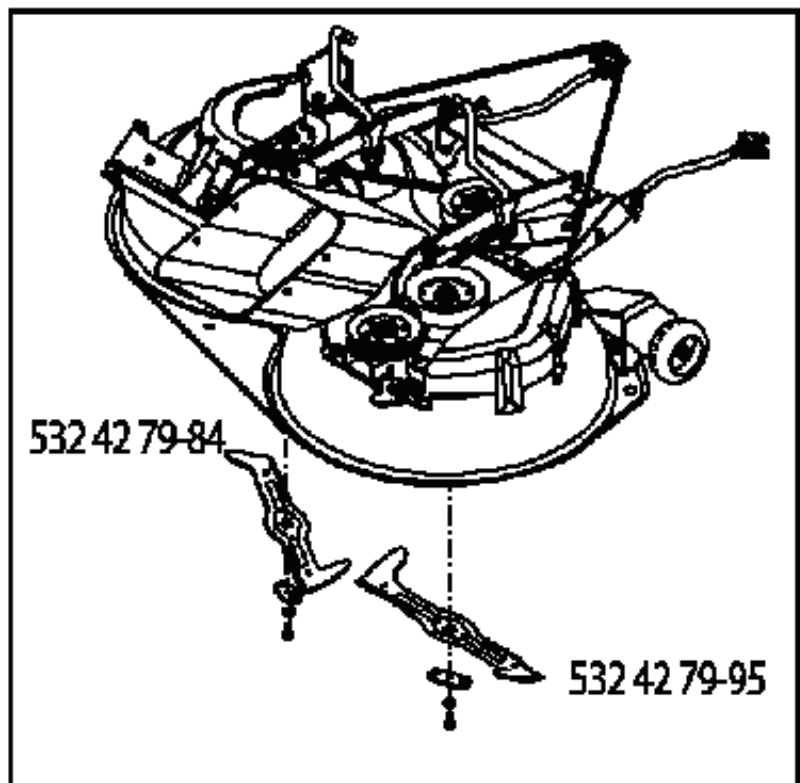

CT141, 96061033902, 2013-09

SPARE PARTS LIST

REF.	PART NO.	DESCRIPTION	REMARK	QTY.	KIT
1	532163465	BATTERY		1	
2	874760412	BOLT		1	
16	532176138	MICRO SWITCH		1	
21	532175688	HARNESS		1	
22	532004152	BULB		1	
24	532165987	CABLE		1	
25	532421299	CABLE		1	
26	532175158	FUSE		1	
27	873510400	NUT		1	
28	532127725	CABLE		1	
29	532192749	SWITCH.SEAT.DP W/RAMPS		1	
30	532193350	IGNITION MODULE		1	
33	532411935	KEY		1	
34	532110712	SWITCH		1	
40	532197436	CABLE ASSY		1	
41	871110408	BOLT		1	
42	532131563	COVER		1	
43	532192507	SOLENOID		1	
48	532140844	ADAPTER		1	
58	532169419	BUZZER		1	
59	532180379	SWITCH FBI		1	
66	817490608	SCREW		1	
79	532175242	HOLDER		1	
81	532109748	RELAY		1	
92	532196615	CABLE ASSY		1	
93	532192540	SCREW		1	
94	532191834	MODULE.REVERSE.ROS		1	

29

OPTIONAL EQUIPMENT

Spark Arrester

engine-CRD_bs_20

REF.	PART NO.	DESCRIPTION	REMARK	QTY.	KIT
1	532170551	THROTTLE CONTROL		1	
2	817720408	SCREW		1	
3	000000000	W/O DESCRIPTION	Engine B&S Model No. 31A507-0002-H1 (585579801)	1	
4	532137352	MUFFLER		1	
8	532171877	BOLT		1	
13	532165291	GASKET		1	
23	532169837	HEAT SHIELD		1	
25	532190695	CONTROL CHOKE		1	
29	532137180	SPARK ARRESTER KIT		1	
31	532407551	FUEL TANK		1	
32	532430220	FUEL CAP		1	
33	532123487	HOSE CLAMP		1	
37	532137040	HOSE		1	
44	817670412	SCREW		1	
45	817000612	SCREW		1	
46	819091416	WASHER		1	
72	532192334	SCREW		1	
78	817060620	SCREW		1	
81	873510400	NUT		1	
119	532199768	* LENKRAD		1	
120	532199767	GUARD		1	
121	532196688	NUT		1	
122	532421922	EXTENSION PIPE		1	
123	817670508	SCREW		1	
136	532137729	SCREW		1	

REF.	PART NO.	DESCRIPTION	REMARK	QTY.	KIT
736031	TBD	TBD		1	
QC12YC	531029776	SPARK PLUG		1	
394358	582288363	FUEL FILTER		1	
532165631	532165631	BELT		1	
532429532	532429532	BELT		1	
532427984	532427984	RIDE ON BLADE		1	
532427995	532427995	BRACES		1	