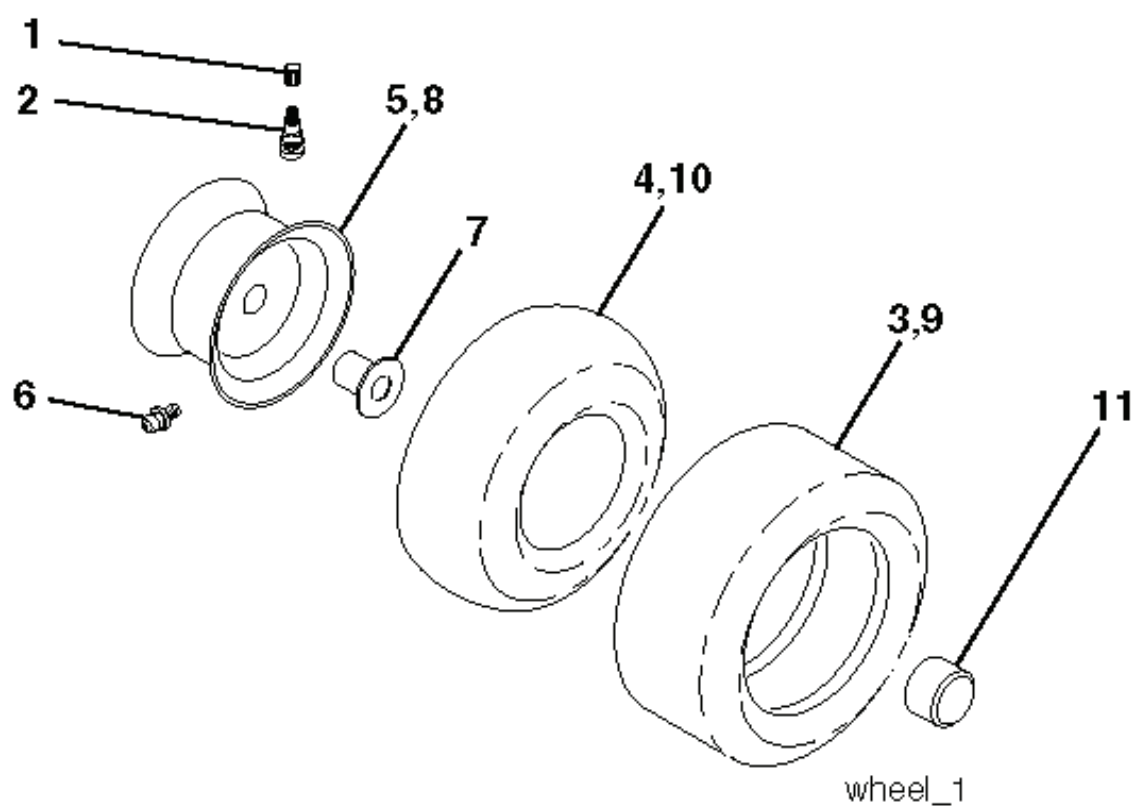

REF.	PART NO.	DESCRIPTION	REMARK	QTY.	KIT
1	532059192	CAP VALVE		1	
2	532065139	NIPPLE		1	
3	532106222	TIRE	FRONT (15 X 6-6)	1	
4	532059904	HOSE	Front (Service Item Only)	1	
5	532138336	RIM	Front 6"	1	
6	532124957	FITTING	(Front Wheel Only)	1	
7	532124959	BEARING	(Front Wheel Only)	1	
8	532420531	TIRE	Rear 8"	1	
9	532138468	TIRE	REAR (18 X 9.5-8)	1	
10	532124926	HOSE	(Service Item Only)	1	
11	532175039	HUB CAP		1	
--	532144334	SEALING FOAM		1