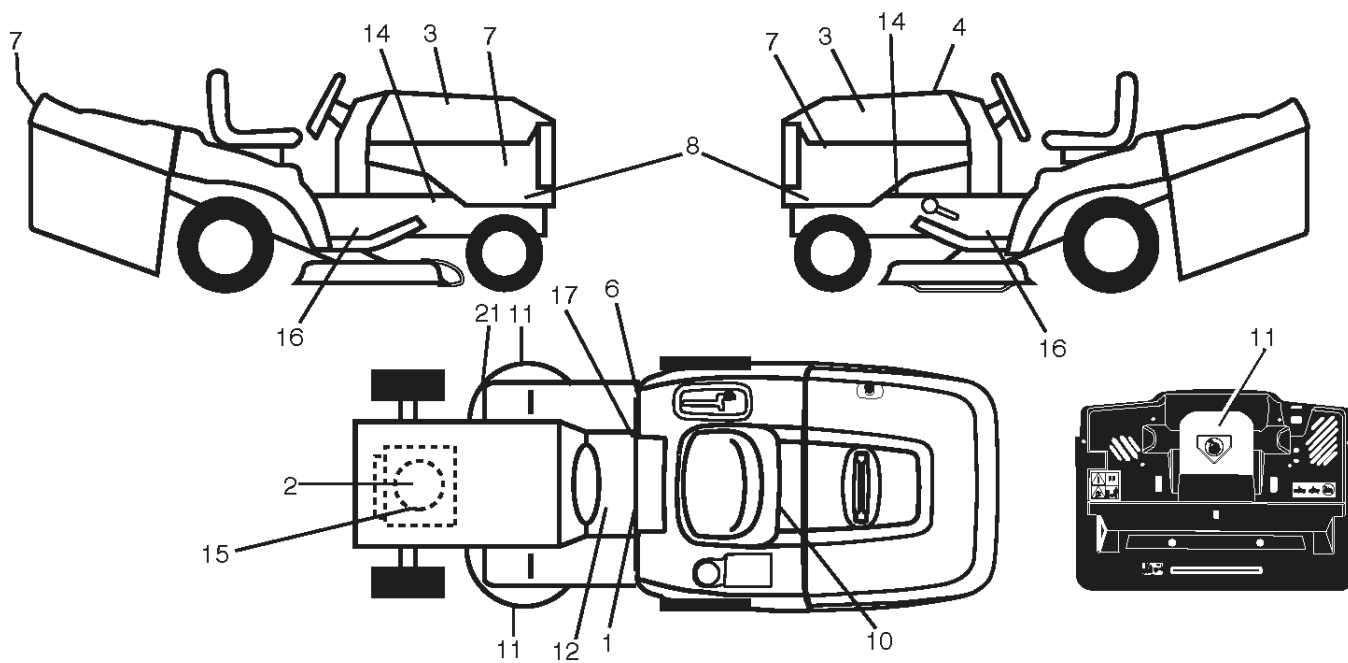

REF.	PART NO.	DESCRIPTION	REMARK	QTY.	KIT
1	581578101	DECAL		1	
2	581579701	DECAL		1	
3	532415558	DECAL		1	
4	532446911	DECAL		1	
6	581724101	DECAL		1	
7	585160601	DECAL		1	
8	532447030	DECAL		1	
10	532145005	DECAL		1	
11	581579101	DECAL		1	
12	581724001	DECAL		1	
14	581579601	DECAL		1	
15	532437412	DECAL		1	
16	581579801	DECAL		1	
17	581578001	DECAL		1	
21	581580005	DECAL		1	
--	581724901	DECAL		1