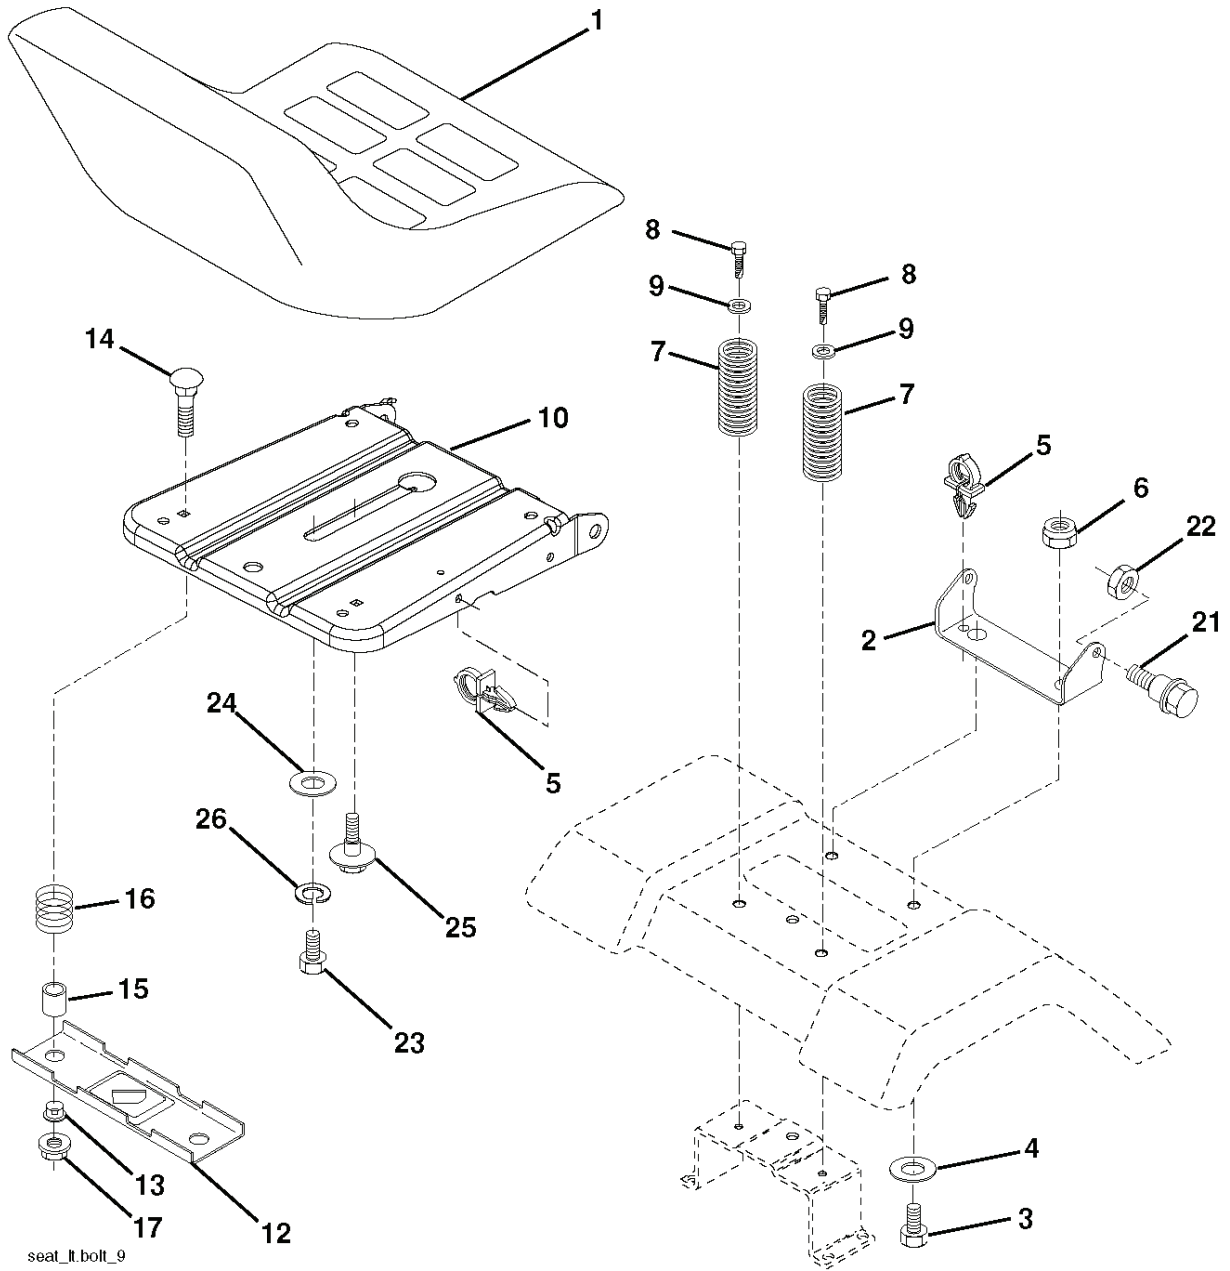

lift-rh.1piece_9_r1

REF.	PART NO.	DESCRIPTION	REMARK	QTY.	KIT
1	532404981	PLUNGE		1	
2	532159471	LEVER		1	
3	532105767	PIN RETAINING SCREW		1	
4	812000002	RETAINER RING		1	
5	819211621	WASHER		1	
6	532120183	BEARING		1	
7	532109413	GRIP		1	
8	532124526	KNOB		1	
11	532139865	LINK		1	
12	532139866	LINK		1	
13	532124670	RETAINER RING		1	
15	532173288	LINK		1	
16	873350800	NUT		1	
17	532175689	BRACKET		1	
18	873800800	NUT		1	
19	532139868	LEVER		1	
20	532194209	SPRING		1	
23	532110807	NUT		1	
24	819131016	WASHER		1	
25	532124874	SPRING		1	
26	532169484	PIN		1	
27	532126971	LEVER		1	
28	873350600	NUT		1	
29	532138057	KNOB		1	
30	532150233	TRUNNION		1	
31	532169865	BEARING		1	
32	873540600	NUT		1	
36	532155097	INDICATOR		1	
37	532123935	PLUG		1	
38	817060516	SCREW		1	
40	819112410	WASHER		1	
41	532123934	INDICATOR		1	
49	532145212	NUT		1	
50	532110452	NUT		1	

IGNITION SWITCH

POSITION	CIRCUIT	"MAKE"
OFF	M+G+A1	
RUN/OVERRIDE	B+A1	
RUN	B+A1	L+A2
START	B + S + A1	

WIRING INSULATED CLIPS

NOTE: IF WIRING INSULATED CLIPS WERE REMOVED FOR SERVICING OF UNIT, THEY SHOULD BE RE-INSTALLED TO PROPERLY SECURE YOUR WIRING.

REMOVABLE CONNECTIONS
NON-REMOVABLE CONNECTIONS

RELAY

seat_ll.bolt_9

REF.	PART NO.	DESCRIPTION	REMARK	QTY.	KIT
1	532401042	SIEGE CONDUCTEUR		1	
2	532140551	BRACKET		1	
3	871110616	SCREW		1	
4	819131610	WASHER		1	
5	532145006	CLIP		1	
6	873800600	NUT		1	
7	532124181	SPRING		1	
8	817000616	SCREW		1	
9	819131614	WASHER		1	
10	532195530	BERCEAU DE SIEGE CONDUCTEUR		1	
12	532174648	BRACKET		1	
13	532121248	BUSHING		1	
14	872050412	BOLT		1	
15	532134300	SPACER		1	
16	532121250	SPRING		1	
17	532123976	LOCKNUT		1	
21	532171852	BOLT		1	
22	873800500	LOCK NUT		1	
23	871110814	BOLT		1	
24	819171912	WASHER		1	
25	532127018	BOLT		1	
26	810040800	WASHER		1	