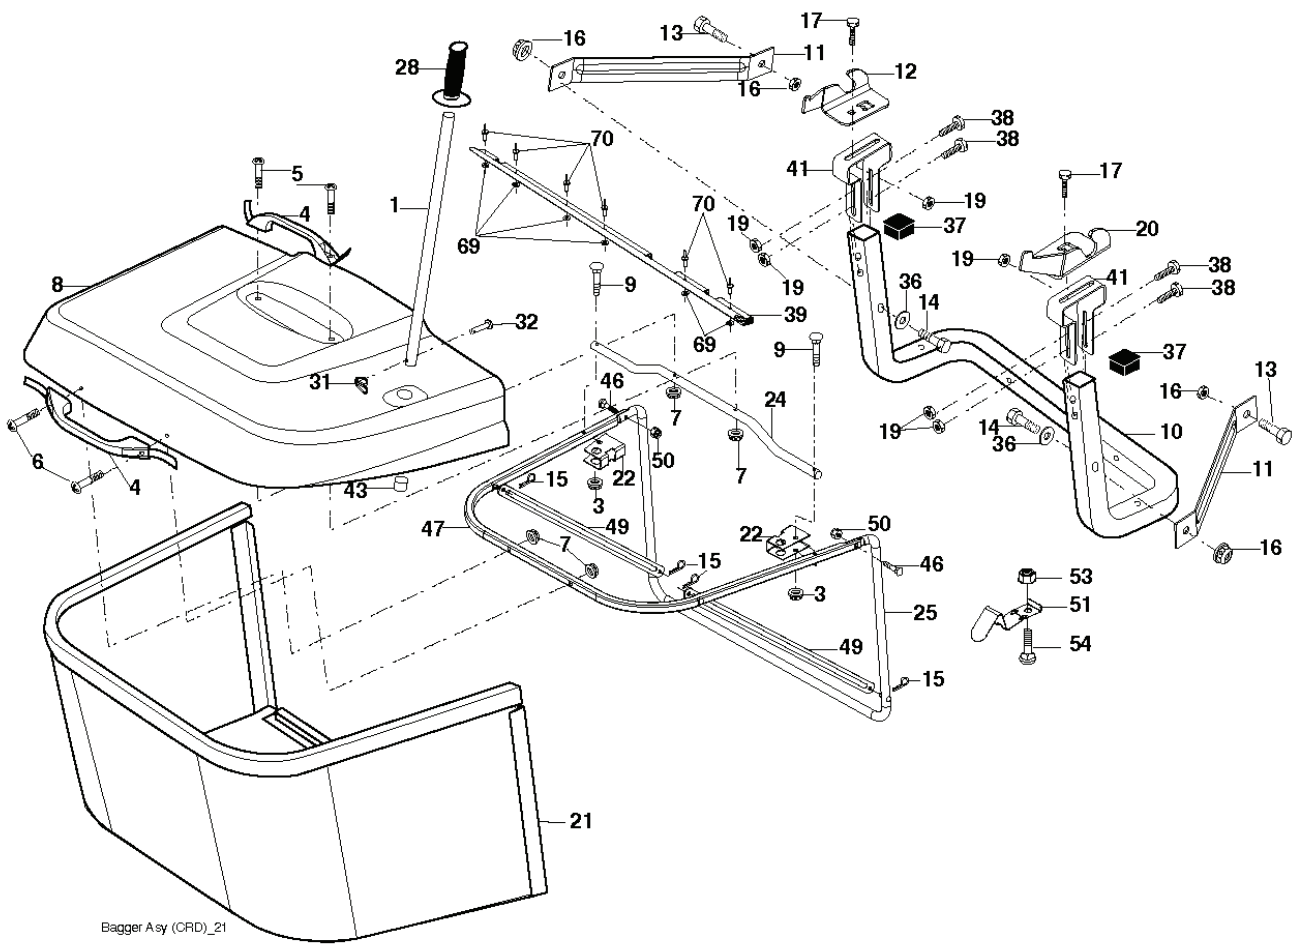

Bagger Asy (CRD)_21

REF.	PART NO.	DESCRIPTION	REMARK	QTY.	KIT
1	532428610	TUBE		1	
3	532123976	LOCKNUT		1	
4	532169916	HANDLE		1	
5	874981024	SCREW		1	
6	874981032	SCREW		1	
7	873401000	NUT		1	
8	532441543	COVER		1	
9	872140418	BOLT		1	
10	532181282	TUBE		1	
11	532165719	ROD		1	
12	532188848	BRACKET		1	
13	874760612	BOLT		1	
14	874520636	BOLT		1	
15	532124670	RETAINER RING		1	
16	873900600	NUT		1	
17	872140506	BOLT		1	
19	873900500	NUT		1	
20	532188847	BRACKET		1	
21	532406180	COLLECTION BAG		1	
22	532428236	BRACKET		1	
24	532165783	FRAME		1	
25	532193705	PIPE		1	
28	532165787	HANDLE		1	
31	532169484	PIN		1	
32	532126875	RIVET		1	
36	819132012	WASHER		1	
37	532444848	PLUG		1	
38	872010520	BOLT		1	
39	532416257	SEALING		1	
41	532432755	BRACKET		1	
43	532174083	PLUG		1	
46	872110510	BOLT		1	
47	532193704	PIPE		1	
49	532193305	ROD		1	
50	873800500	LOCK NUT		1	
51	532199903	LATCH		1	
53	873510400	NUT		1	
54	872140406	BOLT		1	
69	532435611	WASHER		1	
70	532435603	RIVET		1	
	PART NO		REMARK		KIT