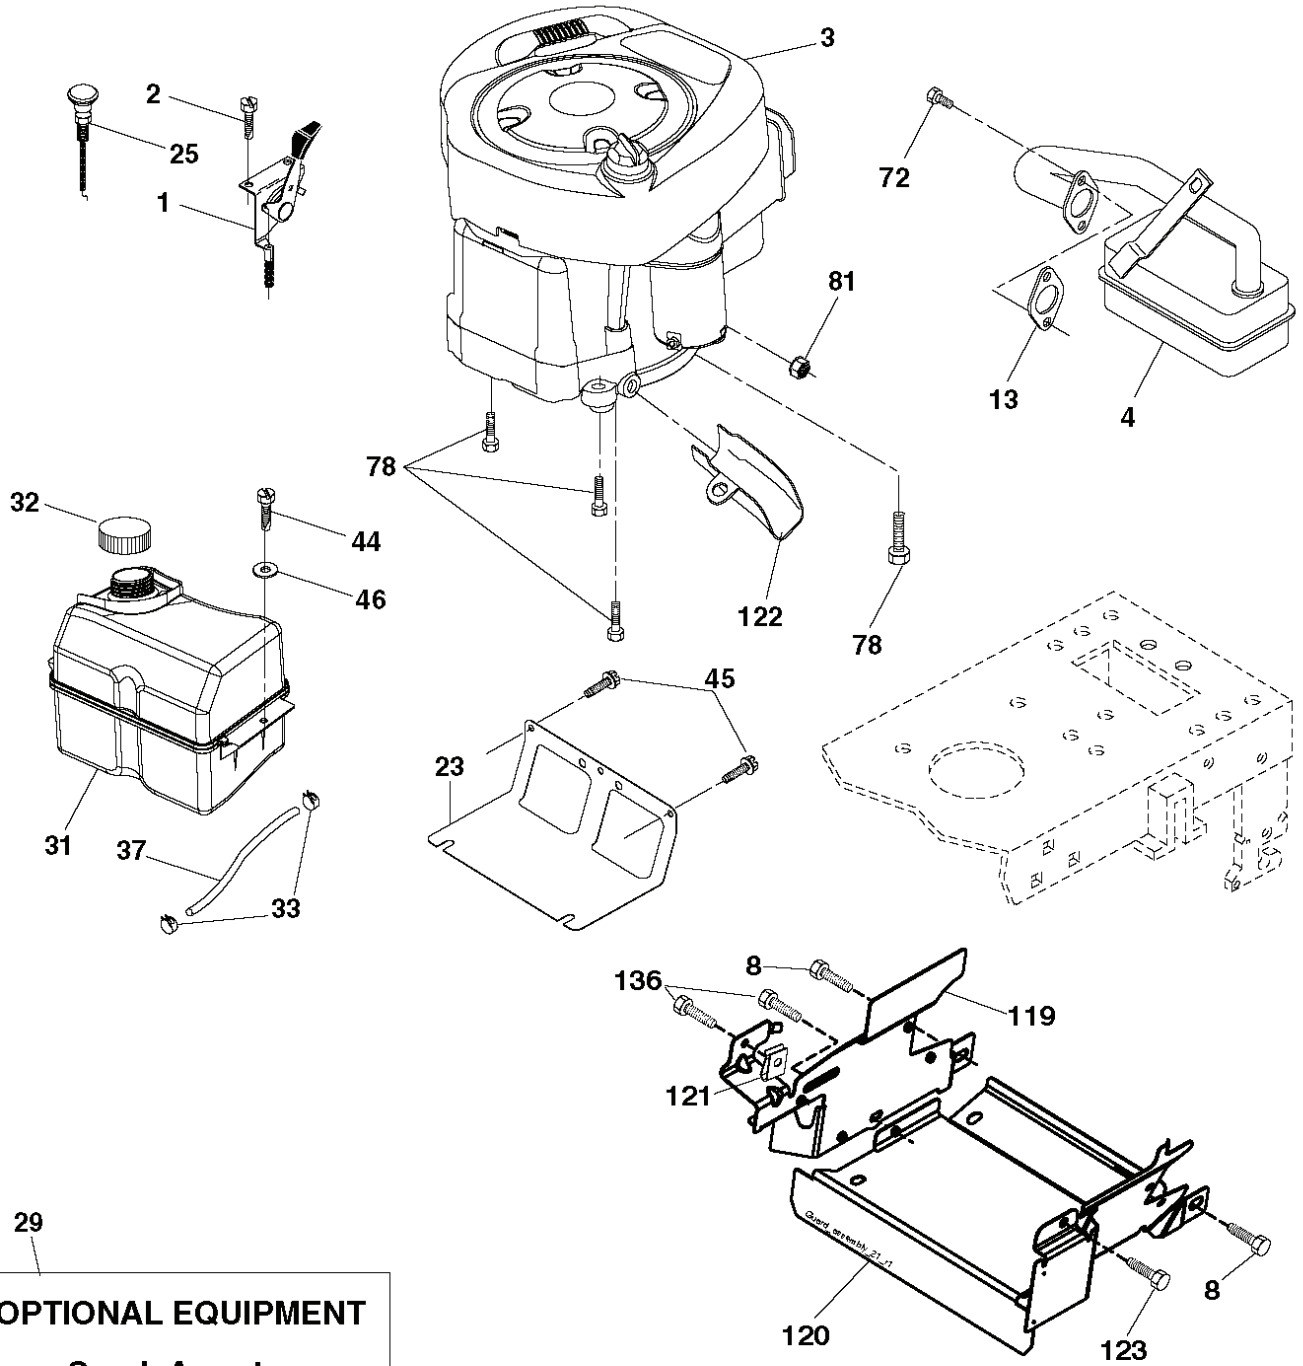

CT141, 96061033902, 2013-09

SPARE PARTS LIST

REF.	PART NO.	DESCRIPTION	REMARK	QTY.	KIT
1	532163465	BATTERY		1	
2	874760412	BOLT		1	
16	532176138	MICRO SWITCH		1	
21	532175688	HARNESS		1	
22	532004152	BULB		1	
24	532165987	CABLE		1	
25	532421299	CABLE		1	
26	532175158	FUSE		1	
27	873510400	NUT		1	
28	532127725	CABLE		1	
29	532192749	SWITCH.SEAT.DP W/RAMPS		1	
30	532193350	IGNITION MODULE		1	
33	532411935	KEY		1	
34	532110712	SWITCH		1	
40	532197436	CABLE ASSY		1	
41	871110408	BOLT		1	
42	532131563	COVER		1	
43	532192507	SOLENOID		1	
48	532140844	ADAPTER		1	
58	532169419	BUZZER		1	
59	532180379	SWITCH FBI		1	
66	817490608	SCREW		1	
79	532175242	HOLDER		1	
81	532109748	RELAY		1	
92	532196615	CABLE ASSY		1	
93	532192540	SCREW		1	
94	532191834	MODULE.REVERSE.ROS		1	

29

OPTIONAL EQUIPMENT

Spark Arrester

engine-CRD_bs_20

REF.	PART NO.	DESCRIPTION	REMARK	QTY.	KIT
1	532170551	THROTTLE CONTROL		1	
2	817720408	SCREW		1	
3	000000000	W/O DESCRIPTION	Engine B&S Model No. 31A507-0002-H1 (585579801)	1	
4	532137352	MUFFLER		1	
8	532171877	BOLT		1	
13	532165291	GASKET		1	
23	532169837	HEAT SHIELD		1	
25	532190695	CONTROL CHOKE		1	
29	532137180	SPARK ARRESTER KIT		1	
31	532407551	FUEL TANK		1	
32	532430220	FUEL CAP		1	
33	532123487	HOSE CLAMP		1	
37	532137040	HOSE		1	
44	817670412	SCREW		1	
45	817000612	SCREW		1	
46	819091416	WASHER		1	
72	532192334	SCREW		1	
78	817060620	SCREW		1	
81	873510400	NUT		1	
119	532199768	* LENKRAD		1	
120	532199767	GUARD		1	
121	532196688	NUT		1	
122	532421922	EXTENSION PIPE		1	
123	817670508	SCREW		1	
136	532137729	SCREW		1	