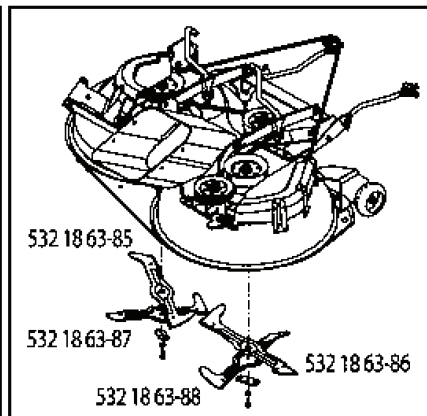

REF.	PART NO.	DESCRIPTION	REMARK	QTY.	KIT
1	532174620	CHASSIS		1	
2	532180384	DRAWBAR		1	
3	817060612	SCREW		1	
5	532155272	DAMPER		1	
6	532184419	PLATE		1	
8	532126471	CLIP		1	
9	532194289	TABLEAU*RPL.PAR 532193518014		1	
10	872140608	BOLT		1	
11	532174996	DASHBOARD		1	
13	532172106	DASH		1	
15	874180512	SCREW		1	
16	873510500	NUT		1	
17	532188893	HOOD		1	
18	532184921	BUMPER		1	
24	874780616	BOLT		1	
25	819131312	WASHER		1	
26	873800600	NUT		1	
28	532183538	GRILL		1	
30	532197376	GUARD		1	
31	532165156	BRACKET		1	
33	532181057	FOOTREST		1	
34	532181058	FOOTREST		1	
35	872110606	BOLT		1	
37	817490508	SCREW		1	
38	532181748	BRACKET		1	
39	532174714	BRACKET PIVOT LASER LT		1	
58	532187154	DUCT		1	
69	532142432	SCREW		1	
89	532197407	CONSOLE		1	
145	532156524	SHAFT		1	
162	532180382	BRACKET		1	
163	532180383	BRACKET		1	
164	532165605	SUPPORT		1	
165	532181100	COVER		1	
170	532199488	COVER		1	
171	872140620	BOLT		1	
172	819132016	WASHER		1	
173	873510600	NUT		1	
175	532188203	DOOR TRAP		1	
179	532188202	ROD PIVOT FBI		1	
184	532174662	BRACKET		1	
185	532181101	KNOB		1	
186	532160793	LATCH		1	
187	532125004	NUT		1	
188	819061216	WASHER		1	
189	810071000	WASHER		1	
190	871081010	SCREW		1	
198	532168937	WASHER		1	
205	817490608	SCREW		1	
207	817670508	SCREW		1	
208	817670608	SCREW		1	
209	817000612	SCREW		1	
212	532183548	INSERT		1	
256	532181361	COVER		1	
258	532185214	LENS		1	
259	532185213	LENS		1	
260	532185216	INSERT		1	
261	532185212	INSERT		1	
265	532185704	SEALING		1	
266	532185703	SEALING		1	
272	532188896	VENT HOOD RH		1	
273	532188895	VENT HOOD LH		1	
278	532191611	SCREW		1	
--	532187801	PLUG		1	

ILLUSTRATED PARTS LIST

MFG. ID NO. 96061006401

CUSTOMER CATALOG NO. CT151

PRODUCT NO. 960 61 00-64