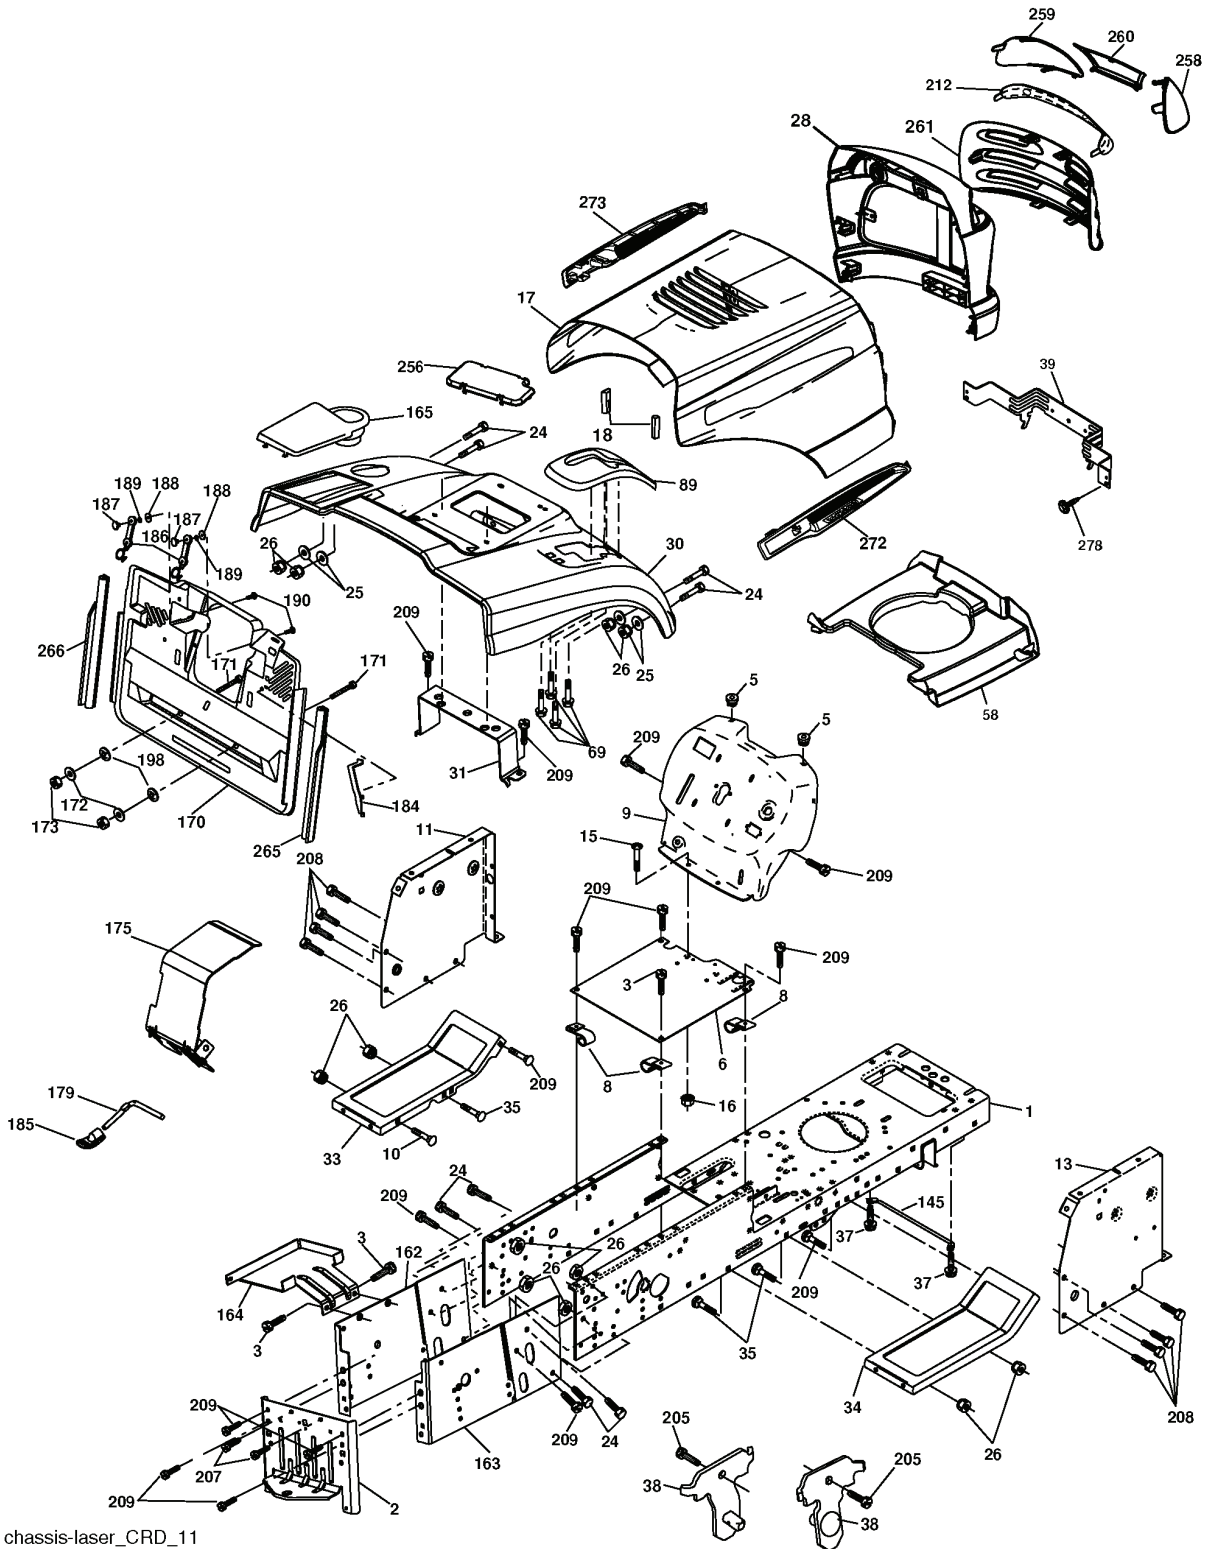

REPAIR PARTS

TRACTOR- -MODEL NO. CT151 (96061006401) PRODUCT NO. 960 61 00-64
CHASSIS AND ENCLOSURES

chassis-laser_CRD_11

REF.	PART NO.	DESCRIPTION	REMARK	QTY.	KIT
1	532174620	CHASSIS		1	
2	532180384	DRAWBAR		1	
3	817060612	SCREW		1	
5	532155272	DAMPER		1	
6	532184419	PLATE		1	
8	532126471	CLIP		1	
9	532194289	TABLEAU*RPL.PAR 532193518014		1	
10	872140608	BOLT		1	
11	532174996	DASHBOARD		1	
13	532172106	DASH		1	
15	874180512	SCREW		1	
16	873510500	NUT		1	
17	532188893	HOOD		1	
18	532184921	BUMPER		1	
24	874780616	BOLT		1	
25	819131312	WASHER		1	
26	873800600	NUT		1	
28	532183538	GRILL		1	
30	532197376	GUARD		1	
31	532165156	BRACKET		1	
33	532181057	FOOTREST		1	
34	532181058	FOOTREST		1	
35	872110606	BOLT		1	
37	817490508	SCREW		1	
38	532181748	BRACKET		1	
39	532174714	BRACKET PIVOT LASER LT		1	
58	532187154	DUCT		1	
69	532142432	SCREW		1	
89	532197407	CONSOLE		1	
145	532156524	SHAFT		1	
162	532180382	BRACKET		1	
163	532180383	BRACKET		1	
164	532165605	SUPPORT		1	
165	532181100	COVER		1	
170	532199488	COVER		1	
171	872140620	BOLT		1	
172	819132016	WASHER		1	
173	873510600	NUT		1	
175	532188203	DOOR TRAP		1	
179	532188202	ROD PIVOT FBI		1	
184	532174662	BRACKET		1	
185	532181101	KNOB		1	
186	532160793	LATCH		1	
187	532125004	NUT		1	
188	819061216	WASHER		1	
189	810071000	WASHER		1	
190	871081010	SCREW		1	
198	532168937	WASHER		1	
205	817490608	SCREW		1	
207	817670508	SCREW		1	
208	817670608	SCREW		1	
209	817000612	SCREW		1	
212	532183548	INSERT		1	
256	532181361	COVER		1	
258	532185214	LENS		1	
259	532185213	LENS		1	
260	532185216	INSERT		1	
261	532185212	INSERT		1	
265	532185704	SEALING		1	
266	532185703	SEALING		1	
272	532188896	VENT HOOD RH		1	
273	532188895	VENT HOOD LH		1	
278	532191611	SCREW		1	
--	532187801	PLUG		1