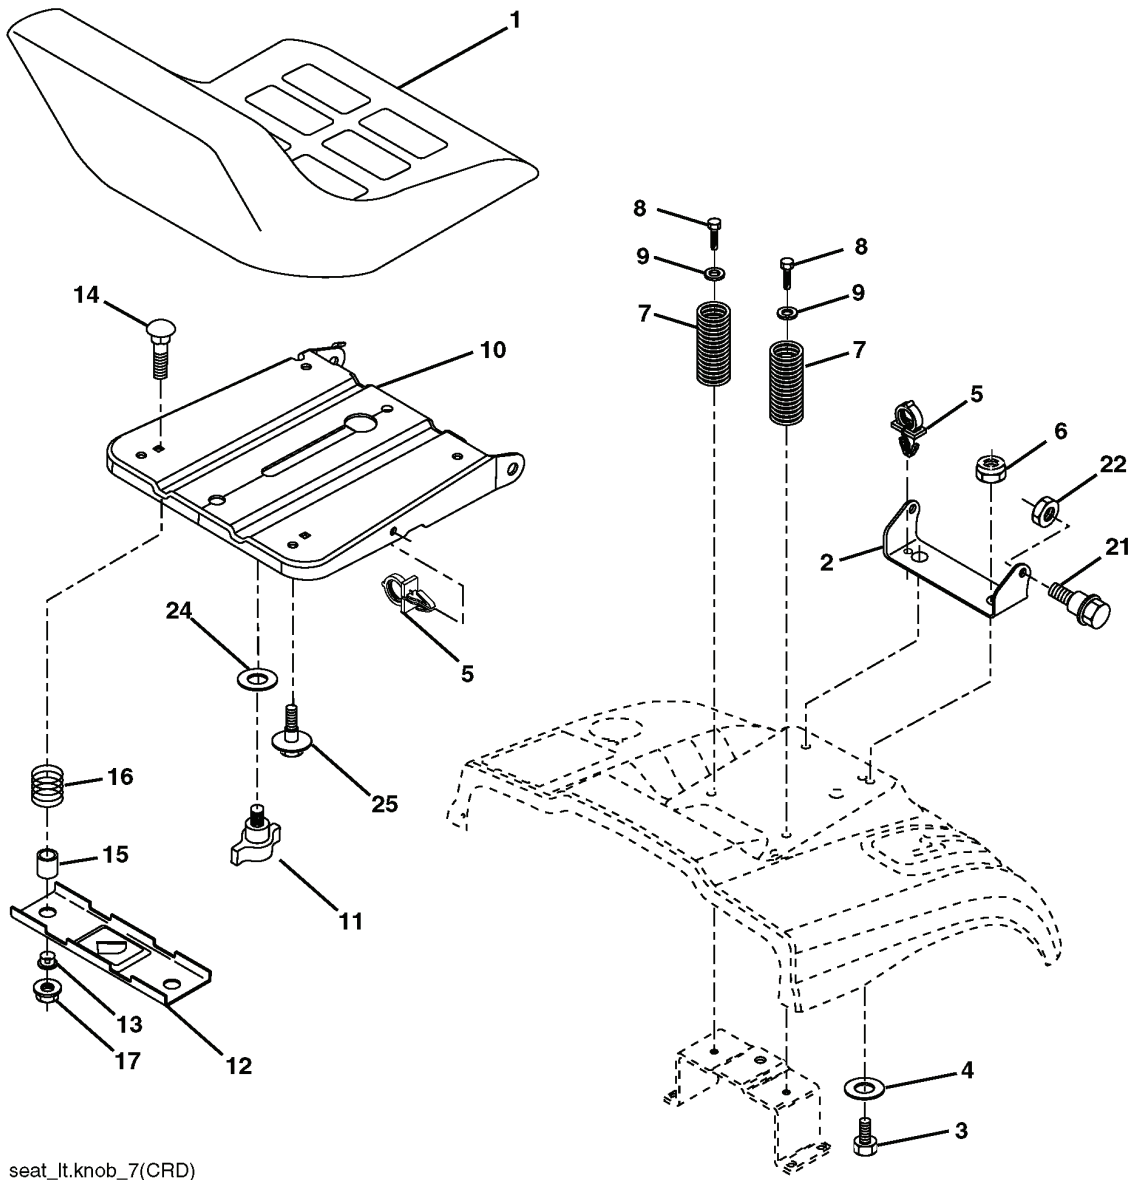

# REPAIR PARTS

TRACTOR- -MODEL NO. CT151 (96061006401) PRODUCT NO. 960 61 00-64  
DECALS

REF.	PART NO.	DESCRIPTION	REMARK	QTY.	KIT
1	532191143	DECAL		1	
2	532400389	LABEL		1	
3	532188923	DECAL		1	
4	532401024	DECAL		1	
5	532188925	DECAL		1	
6	532196841	DECAL		1	
7	532188921	DECAL		1	
8	532159737	DECAL		1	
9	532188929	DECAL		1	
10	532145005	DECAL		1	
11	532182166	DECAL		1	
12	532180432	DECAL		1	
14	532159736	DECAL		1	
15	532196842	DECAL		1	
17	532140837	DECAL		1	
21	532166286	DECAL		1	
--	532138311	DECAL		1	
--	532181091	PLATE		1	
--	532181090	PLATE		1	
--	532400379	OPERATORS MANUAL		1	
--	532400381	OPERATORS MANUAL		1	
--	532401413	OPERATORS MANUAL		1	
--	532401414	OPERATORS MANUAL		1	

# REPAIR PARTS

TRACTOR- -MODEL NO. CT151 (96061006401) PRODUCT NO. 960 61 00-64  
SEAT ASSEMBLY

seat\_lt.knob\_7(CRD)

---

REF.	PART NO.	DESCRIPTION	REMARK	QTY.	KIT
1	532190120	SIEGE CONDUCTEUR		1	
2	532140551	BRACKET		1	
3	871110616	SCREW		1	
4	819131610	WASHER		1	
5	532145006	CLIP		1	
6	873800600	NUT		1	
7	532124181	SPRING		1	
8	817000616	SCREW		1	
9	819131614	WASHER		1	
10	532195530	BERCEAU DE SIEGE CONDUCTEUR		1	
11	532166369	WING NUT		1	
12	532174648	BRACKET		1	
13	532121248	BUSHING		1	
14	872050412	BOLT		1	
15	532134300	SPACER		1	
16	532121250	SPRING		1	
17	532123976	LOCKNUT		1	
21	532171852	BOLT		1	
22	873800500	LOCK NUT		1	
24	819171912	WASHER		1	
25	532127018	BOLT		1	