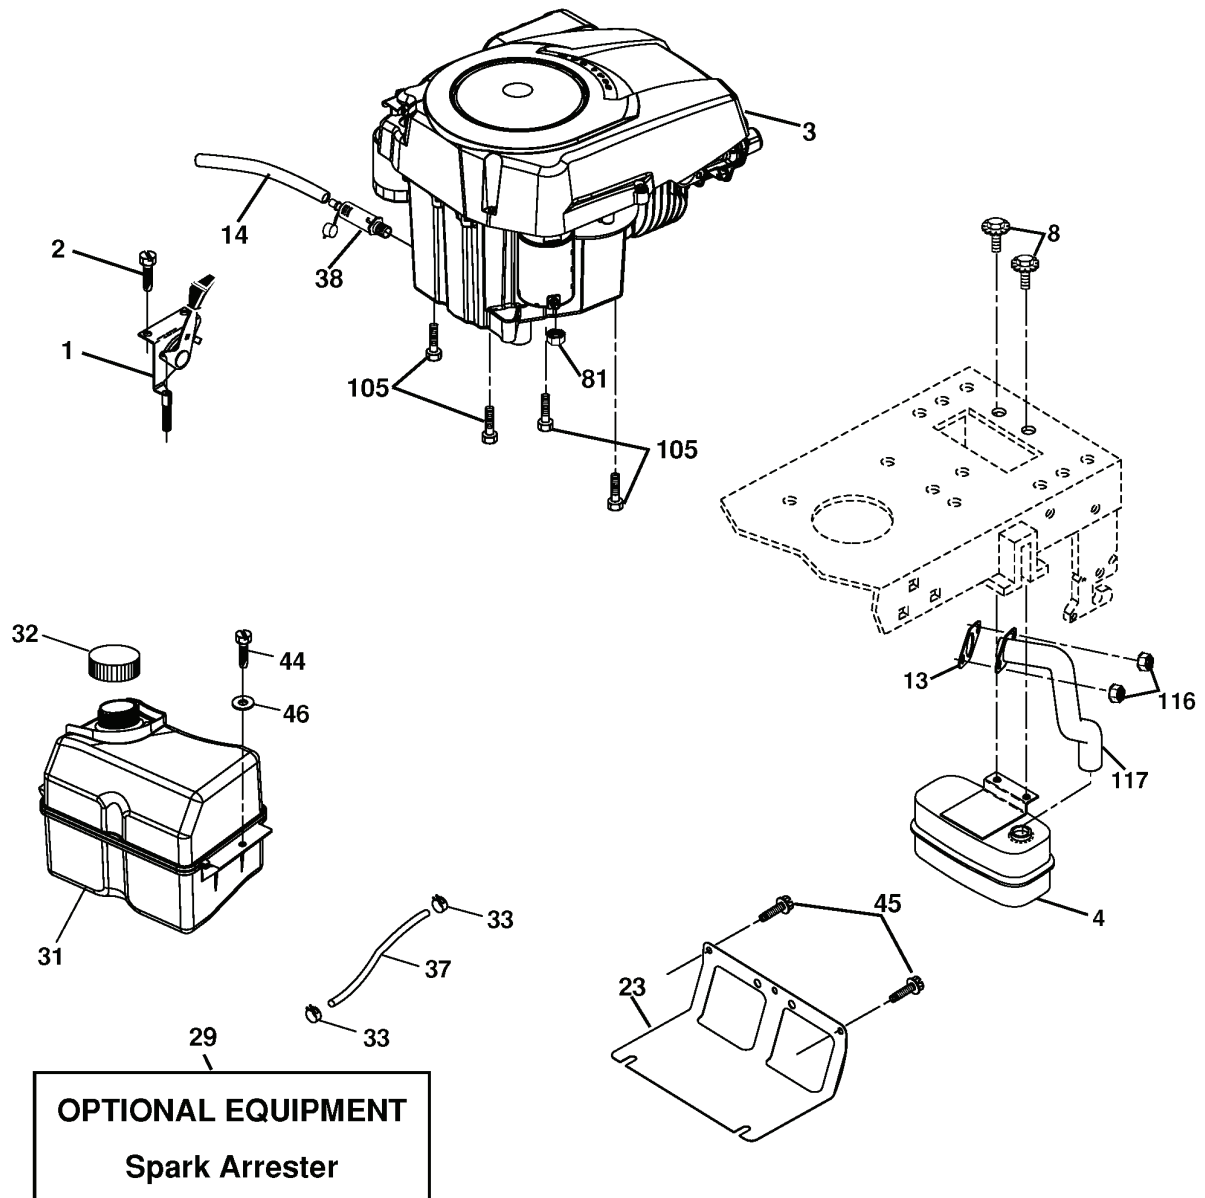

REPAIR PARTS

TRACTOR- -MODEL NO. CT151 (96061006401) PRODUCT NO. 960 61 00-64
ENGINE

REF.	PART NO.	DESCRIPTION	REMARK	QTY.	KIT
1	532170805	CONTROL THROT /CH FLAG		1	
2	817720408	SCREW		1	
4	532188655	MUFFLER		1	
8	532171877	BOLT		1	
13	532185909	GASKET		1	
14	532148456	TUBE		1	
23	532169837	HEAT SHIELD		1	
29	532137180	SPARK ARRESTER KIT		1	
31	532185534	TANK UNIT		1	
32	532197725	PLUG		1	
33	532123487	HOSE CLAMP		1	
37	532137040	HOSE		1	
38	532181654	PLUG		1	
44	817670412	SCREW		1	
45	817000612	SCREW		1	
46	819091416	WASHER		1	
81	873510400	NUT		1	
105	817120616	SCREW		1	
116	532184362	NUT		1	
117	532188654	TUBE EXHAUST		1