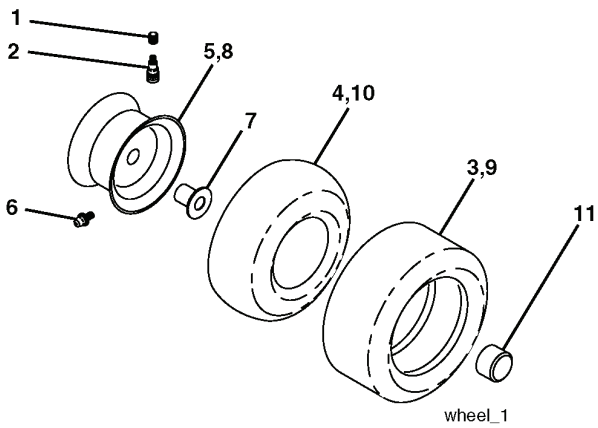

# **SPARE PARTS LIST**

# REPAIR PARTS

TRACTOR- -MODEL NO. CT151 (96061006401) PRODUCT NO. 960 61 00-64  
ELECTRICAL

REF.	PART NO.	DESCRIPTION	REMARK	QTY.	KIT
1	532144927	BATTERY		1	
2	874760412	BOLT		1	
16	532176138	MICRO SWITCH		1	
21	532175688	HARNES		1	
22	532004152	BULB		1	
24	532124780	CABLE		1	
25	532165987	CABLE		1	
26	532175158	FUSE		1	
27	873510400	NUT		1	
28	532127725	CABLE		1	
29	532192749	SWITCH.SEAT.DP W/RAMPS		1	
30	532193350	IGNITION MODULE		1	
33	532140401	KEY		1	
34	532110712	SWITCH		1	
40	532197436	CABLE ASSY		1	
41	871110408	BOLT		1	
42	532131563	COVER		1	
43	532192507	SOLENOID		1	
48	532140844	ADAPTER		1	
58	532169419	BUZZER		1	
59	532180379	SWITCH FBI		1	
66	817490608	SCREW		1	
81	532109748	RELAY		1	
92	532196615	CABLE ASSY		1	
93	532192540	SCREW		1	
94	532191834	MODULE.REVERSE.ROS		1	

## WHEELS & TIRES

---

REF.	PART NO.	DESCRIPTION	REMARK	QTY.	KIT
1	532059192	CAP VALVE		1	
2	532065139	NIPPLE		1	
3	532106222	TIRE		1	
4	532059904	HOSE		1	
5	532138336	RIM		1	
6	532124957	FITTING		1	
7	532124959	BEARING		1	
8	532138337	RIM SPROCKET		1	
9	532106268	TIRE		1	
10	532124926	HOSE		1	
11	532175039	HUB CAP		1	
--	532144334	SEALING FOAM		1	

---

REF.	PART NO.	DESCRIPTION	REMARK	QTY.	KIT
207	532169845	WASHER		1	
214	532175609	LEVER		1	
215	532199580	ROD		1	
253	532175028	BRACKET		1	
254	817000616	SCREW		1	
255	532175608	SHAFT		1	
258	532178062	CLIP		1	
261	532131494	PULLEY		1	
263	817000612	SCREW		1	
262	872110622	BOLT		1	
264	532177608	BRACKET		1	
265	532182013	SPACER		1	
266	532182061	PROTECTOR		1	
268	532182402	PROTECTOR		1	
275	819131614	WASHER		1	
292	532400271	SPACER		1	
293	872140628	BOLT		1	
294	532197033	NUT		1	
295	532179114	PULLEY		1	