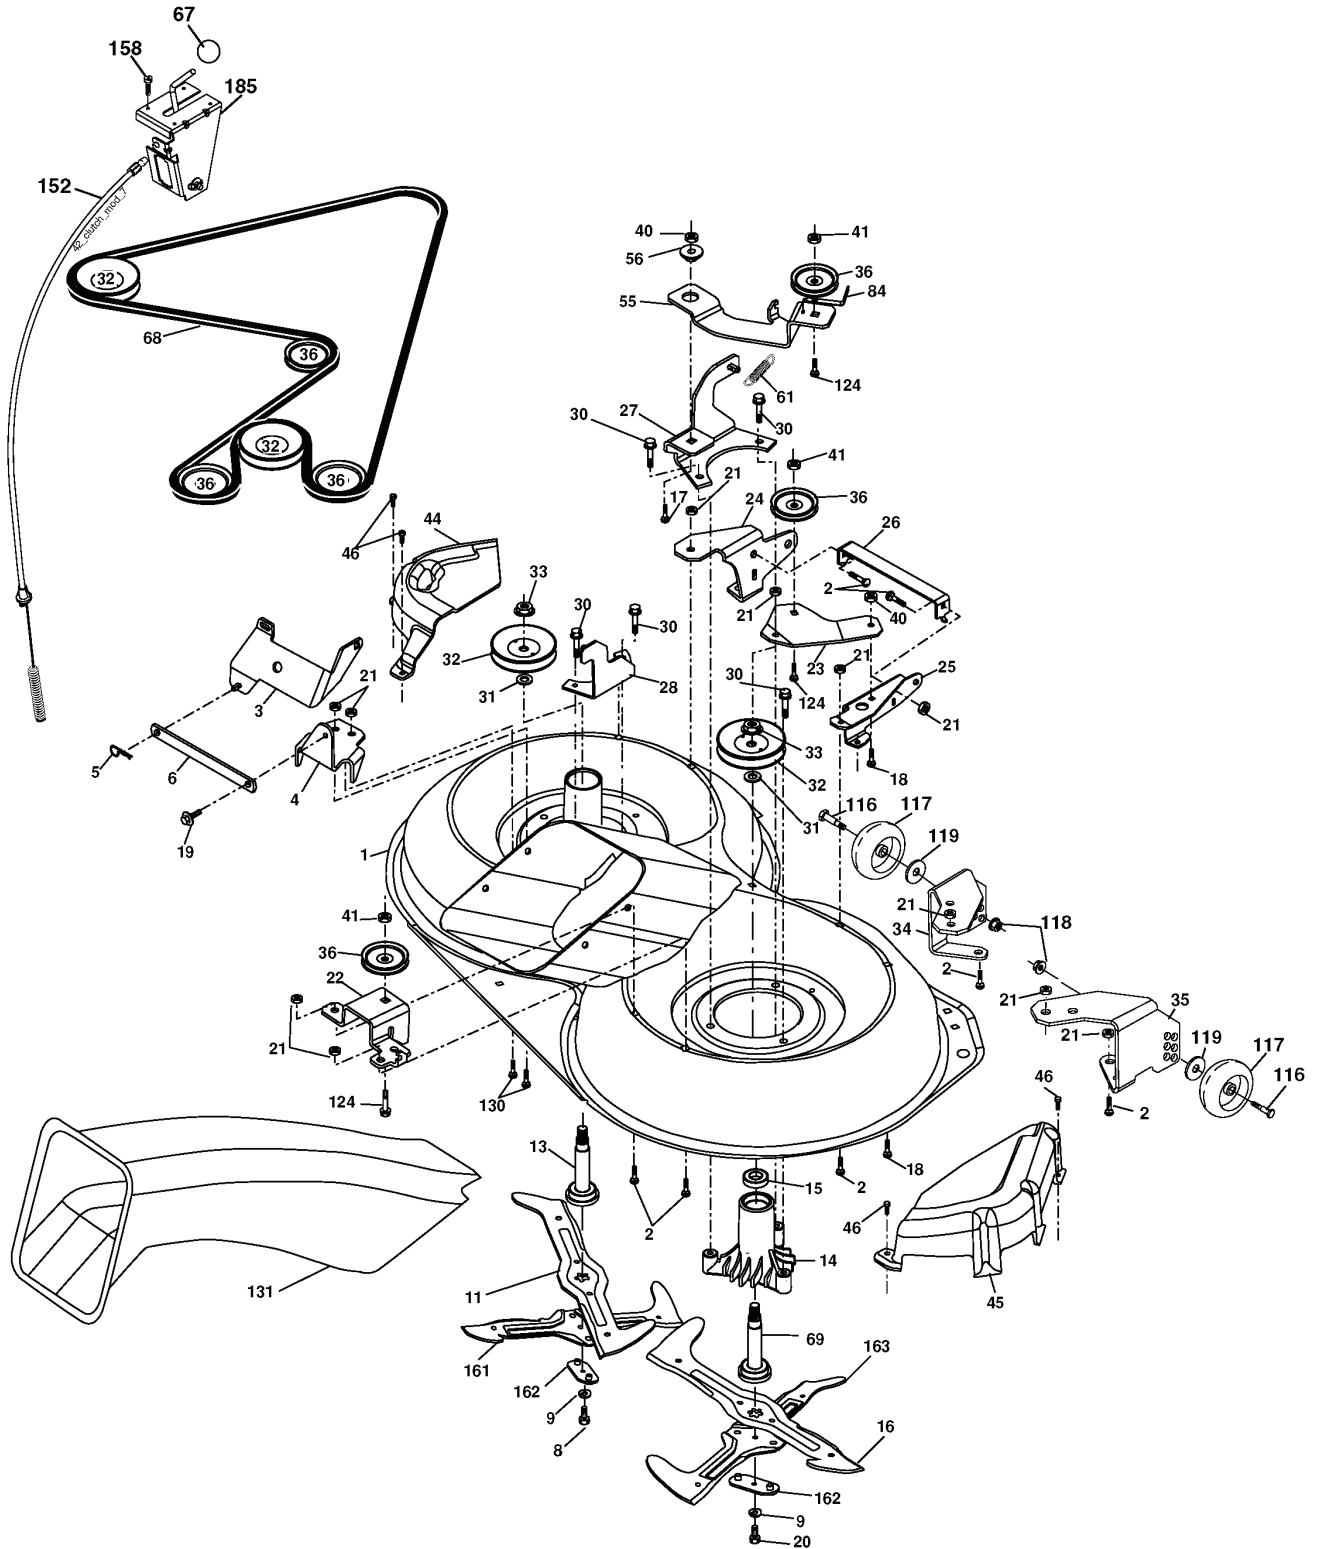

REPAIR PARTS

TRACTOR- -MODEL NO. CT151 (96061006401) PRODUCT NO. 960 61 00-64
MOWER

36(92cm)_deck-elect.(CRD)_1
36 GW med/wide/std

REF.	PART NO.	DESCRIPTION	REMARK	QTY.	KIT
1	532400108	HOUSING		1	
2	872140506	BOLT		1	
3	532165569	BRACKET		1	
4	532165558	BRACKET		1	
5	532124670	RETAINER RING		1	
6	532165557	ROD		1	
8	532181712	BOLT		1	
9	810030600	WASHER		1	
11	532186385	BLADE		1	
13	532137645	SHAFT		1	
14	532128774	BEARING HOUSING		1	
15	532110485	BEARING		1	
16	532186386	BLADE		1	
17	872140610	BOLT		1	
18	872110606	BOLT		1	
19	532132827	SPEC. BOLT		1	
20	532181713	BOLT		1	
21	873680500	NUT		1	
22	532199590	BRACKET		1	
23	532165446	PLATE		1	
24	532165242	BRACKET		1	
25	532165244	BRACKET		1	
26	532400110	SUPPORT		1	
27	532165568	BRACKET		1	
28	532165567	BRACKET		1	
30	532173984	SCREW		1	
31	532187690	WASHER		1	
32	532153531	PULLEY		1	
33	532400234	NUT		1	
34	532400107	BRACKET		1	
35	532400106	BRACKET		1	
36	532146763	PULLEY		1	
40	873680600	NUT		1	
41	873900600	NUT		1	
44	532175538	COVER		1	
45	532175539	COVER		1	
46	532137729	SCREW		1	
55	532199498	ARM		1	
56	532165723	SPACER		1	
61	532165945	SPRING		1	
67	532106932	KNOB		1	
68	532402008	BELT		1	
69	532165482	SHAFT		1	
84	532156085	BELT GUIDE		1	
116	532184219	BOLT		1	
117	532174873	WHEEL		1	
118	873930600	NUT		1	
119	819121414	WASHER		1	
124	872110612	BOLT		1	
130	872110506	BOLT		1	
131	532165661	PIPE		1	
152	532176074	WIRE		1	
158	817720408	SCREW		1	
161	532186387	BLADE		1	
162	532180878	ADAPTER		1	
163	532186388	BLADE		1	
185	532188234	CABLE		1	
--	532181857	BEARING HOUSING		1	
--	532181858	BEARING HOUSING		1	
--	532402306	MOWER DECK		1