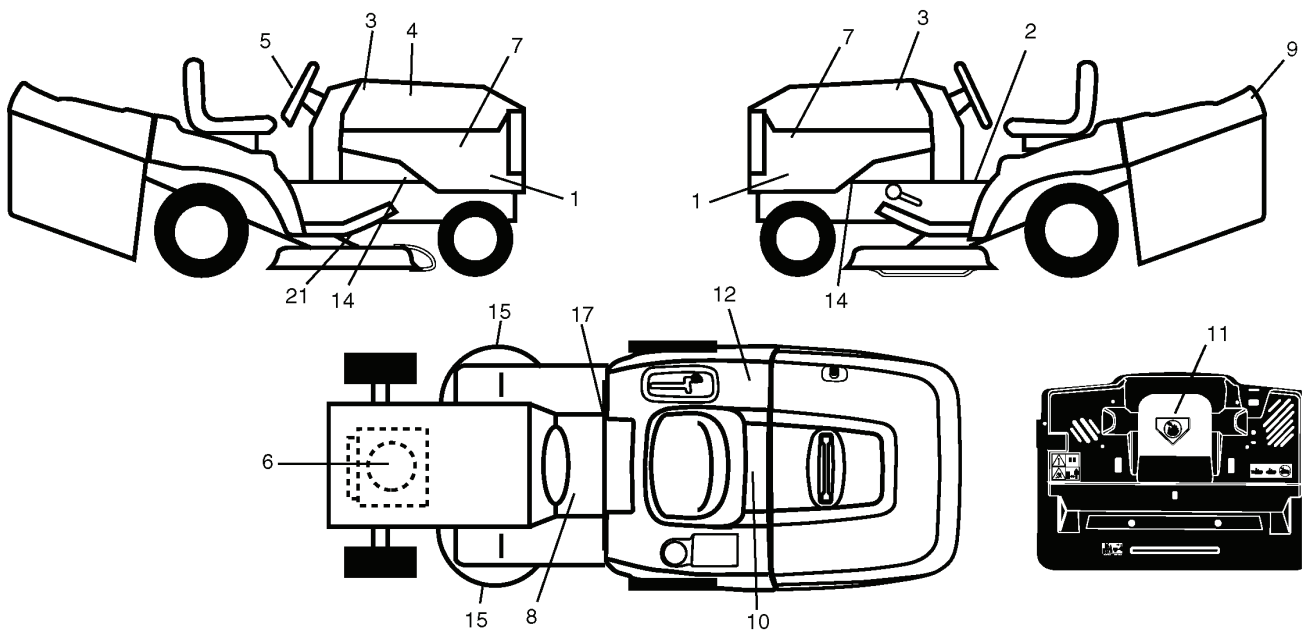

REPAIR PARTS

TRACTOR- -MODEL NO. CT151 (96061006401) PRODUCT NO. 960 61 00-64
DECALS

REF.	PART NO.	DESCRIPTION	REMARK	QTY.	KIT
1	532191143	DECAL		1	
2	532400389	LABEL		1	
3	532188923	DECAL		1	
4	532401024	DECAL		1	
5	532188925	DECAL		1	
6	532196841	DECAL		1	
7	532188921	DECAL		1	
8	532159737	DECAL		1	
9	532188929	DECAL		1	
10	532145005	DECAL		1	
11	532182166	DECAL		1	
12	532180432	DECAL		1	
14	532159736	DECAL		1	
15	532196842	DECAL		1	
17	532140837	DECAL		1	
21	532166286	DECAL		1	
--	532138311	DECAL		1	
--	532181091	PLATE		1	
--	532181090	PLATE		1	
--	532400379	OPERATORS MANUAL		1	
--	532400381	OPERATORS MANUAL		1	
--	532401413	OPERATORS MANUAL		1	
--	532401414	OPERATORS MANUAL		1