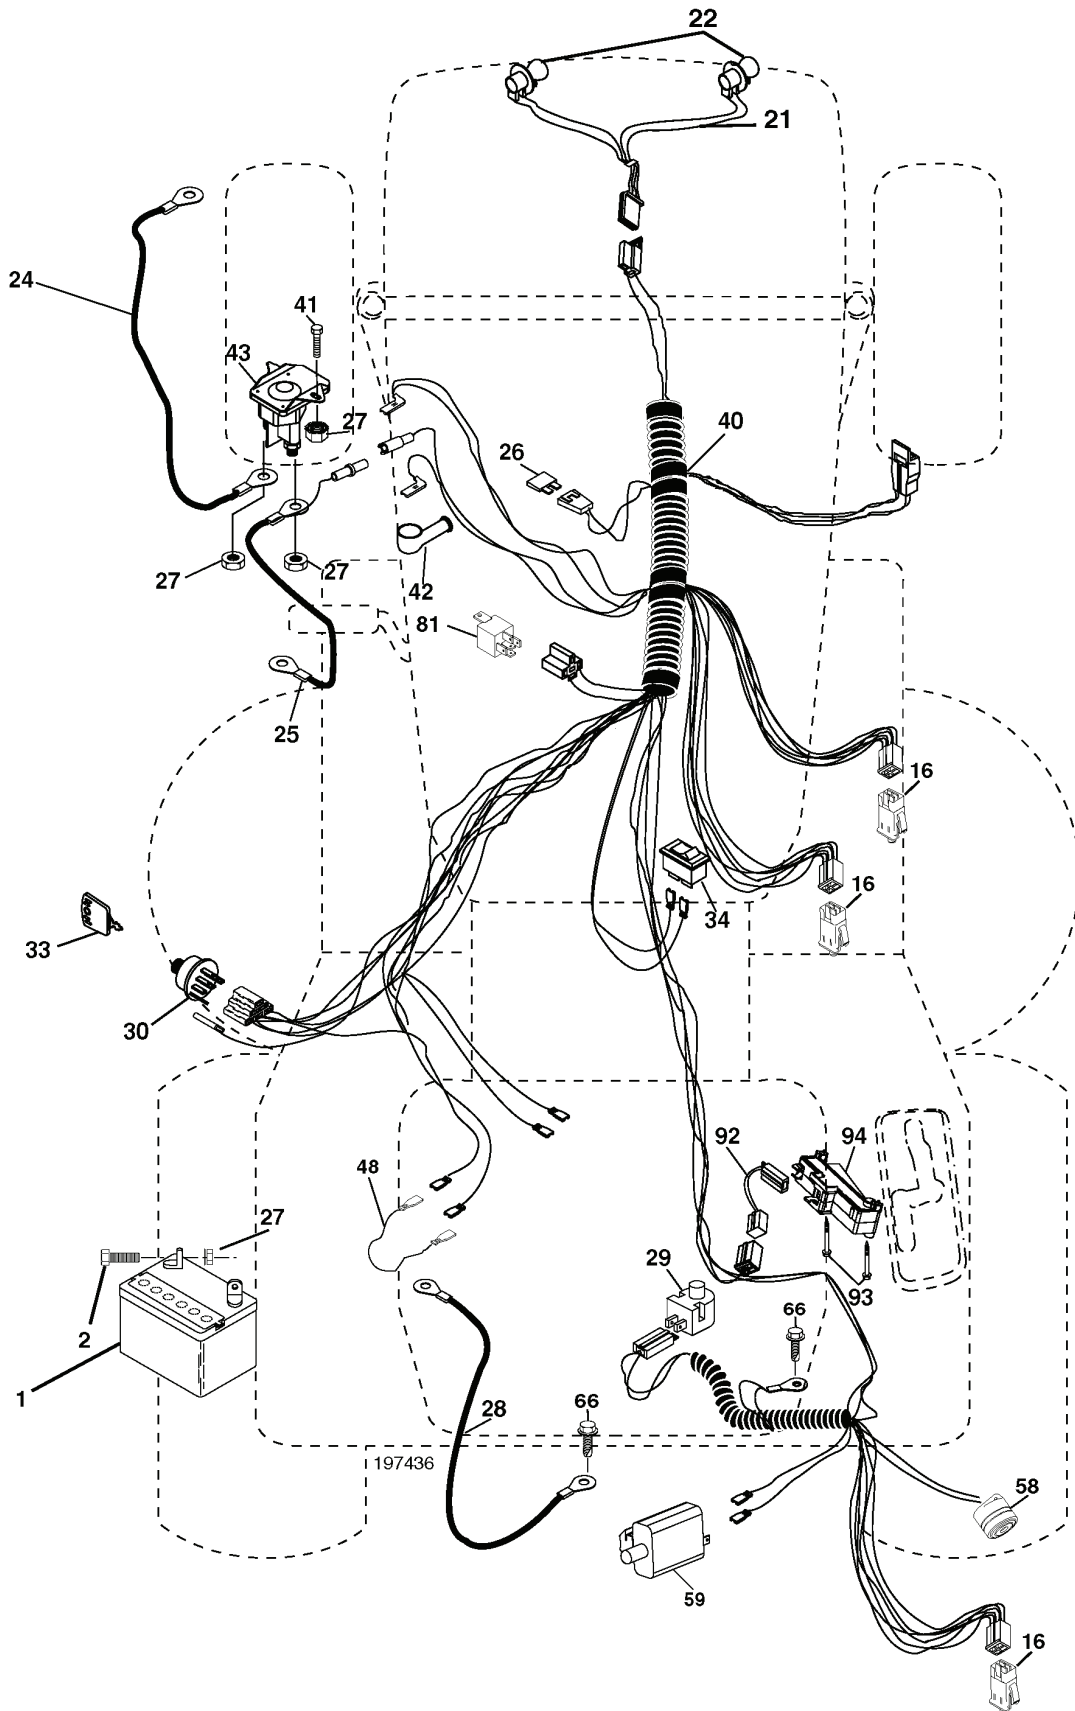

# REPAIR PARTS

TRACTOR- -MODEL NO. CT151 (96061006401) PRODUCT NO. 960 61 00-64  
ELECTRICAL

REF.	PART NO.	DESCRIPTION	REMARK	QTY.	KIT
1	532144927	BATTERY		1	
2	874760412	BOLT		1	
16	532176138	MICRO SWITCH		1	
21	532175688	HARNES		1	
22	532004152	BULB		1	
24	532124780	CABLE		1	
25	532165987	CABLE		1	
26	532175158	FUSE		1	
27	873510400	NUT		1	
28	532127725	CABLE		1	
29	532192749	SWITCH.SEAT.DP W/RAMPS		1	
30	532193350	IGNITION MODULE		1	
33	532140401	KEY		1	
34	532110712	SWITCH		1	
40	532197436	CABLE ASSY		1	
41	871110408	BOLT		1	
42	532131563	COVER		1	
43	532192507	SOLENOID		1	
48	532140844	ADAPTER		1	
58	532169419	BUZZER		1	
59	532180379	SWITCH FBI		1	
66	817490608	SCREW		1	
81	532109748	RELAY		1	
92	532196615	CABLE ASSY		1	
93	532192540	SCREW		1	
94	532191834	MODULE.REVERSE.ROS		1	

# REPAIR PARTS

TRACTOR- -MODEL NO. CT151 (96061006401) PRODUCT NO. 960 61 00-64

## WHEELS & TIRES

---

REF.	PART NO.	DESCRIPTION	REMARK	QTY.	KIT
1	532059192	CAP VALVE		1	
2	532065139	NIPPLE		1	
3	532106222	TIRE		1	
4	532059904	HOSE		1	
5	532138336	RIM		1	
6	532124957	FITTING		1	
7	532124959	BEARING		1	
8	532138337	RIM SPROCKET		1	
9	532106268	TIRE		1	
10	532124926	HOSE		1	
11	532175039	HUB CAP		1	
--	532144334	SEALING FOAM		1	

# REPAIR PARTS

TRACTOR- -MODEL NO. CT151 (96061006401) PRODUCT NO. 960 61 00-64  
DECALS

REF.	PART NO.	DESCRIPTION	REMARK	QTY.	KIT
1	532191143	DECAL		1	
2	532400389	LABEL		1	
3	532188923	DECAL		1	
4	532401024	DECAL		1	
5	532188925	DECAL		1	
6	532196841	DECAL		1	
7	532188921	DECAL		1	
8	532159737	DECAL		1	
9	532188929	DECAL		1	
10	532145005	DECAL		1	
11	532182166	DECAL		1	
12	532180432	DECAL		1	
14	532159736	DECAL		1	
15	532196842	DECAL		1	
17	532140837	DECAL		1	
21	532166286	DECAL		1	
--	532138311	DECAL		1	
--	532181091	PLATE		1	
--	532181090	PLATE		1	
--	532400379	OPERATORS MANUAL		1	
--	532400381	OPERATORS MANUAL		1	
--	532401413	OPERATORS MANUAL		1	
--	532401414	OPERATORS MANUAL		1	