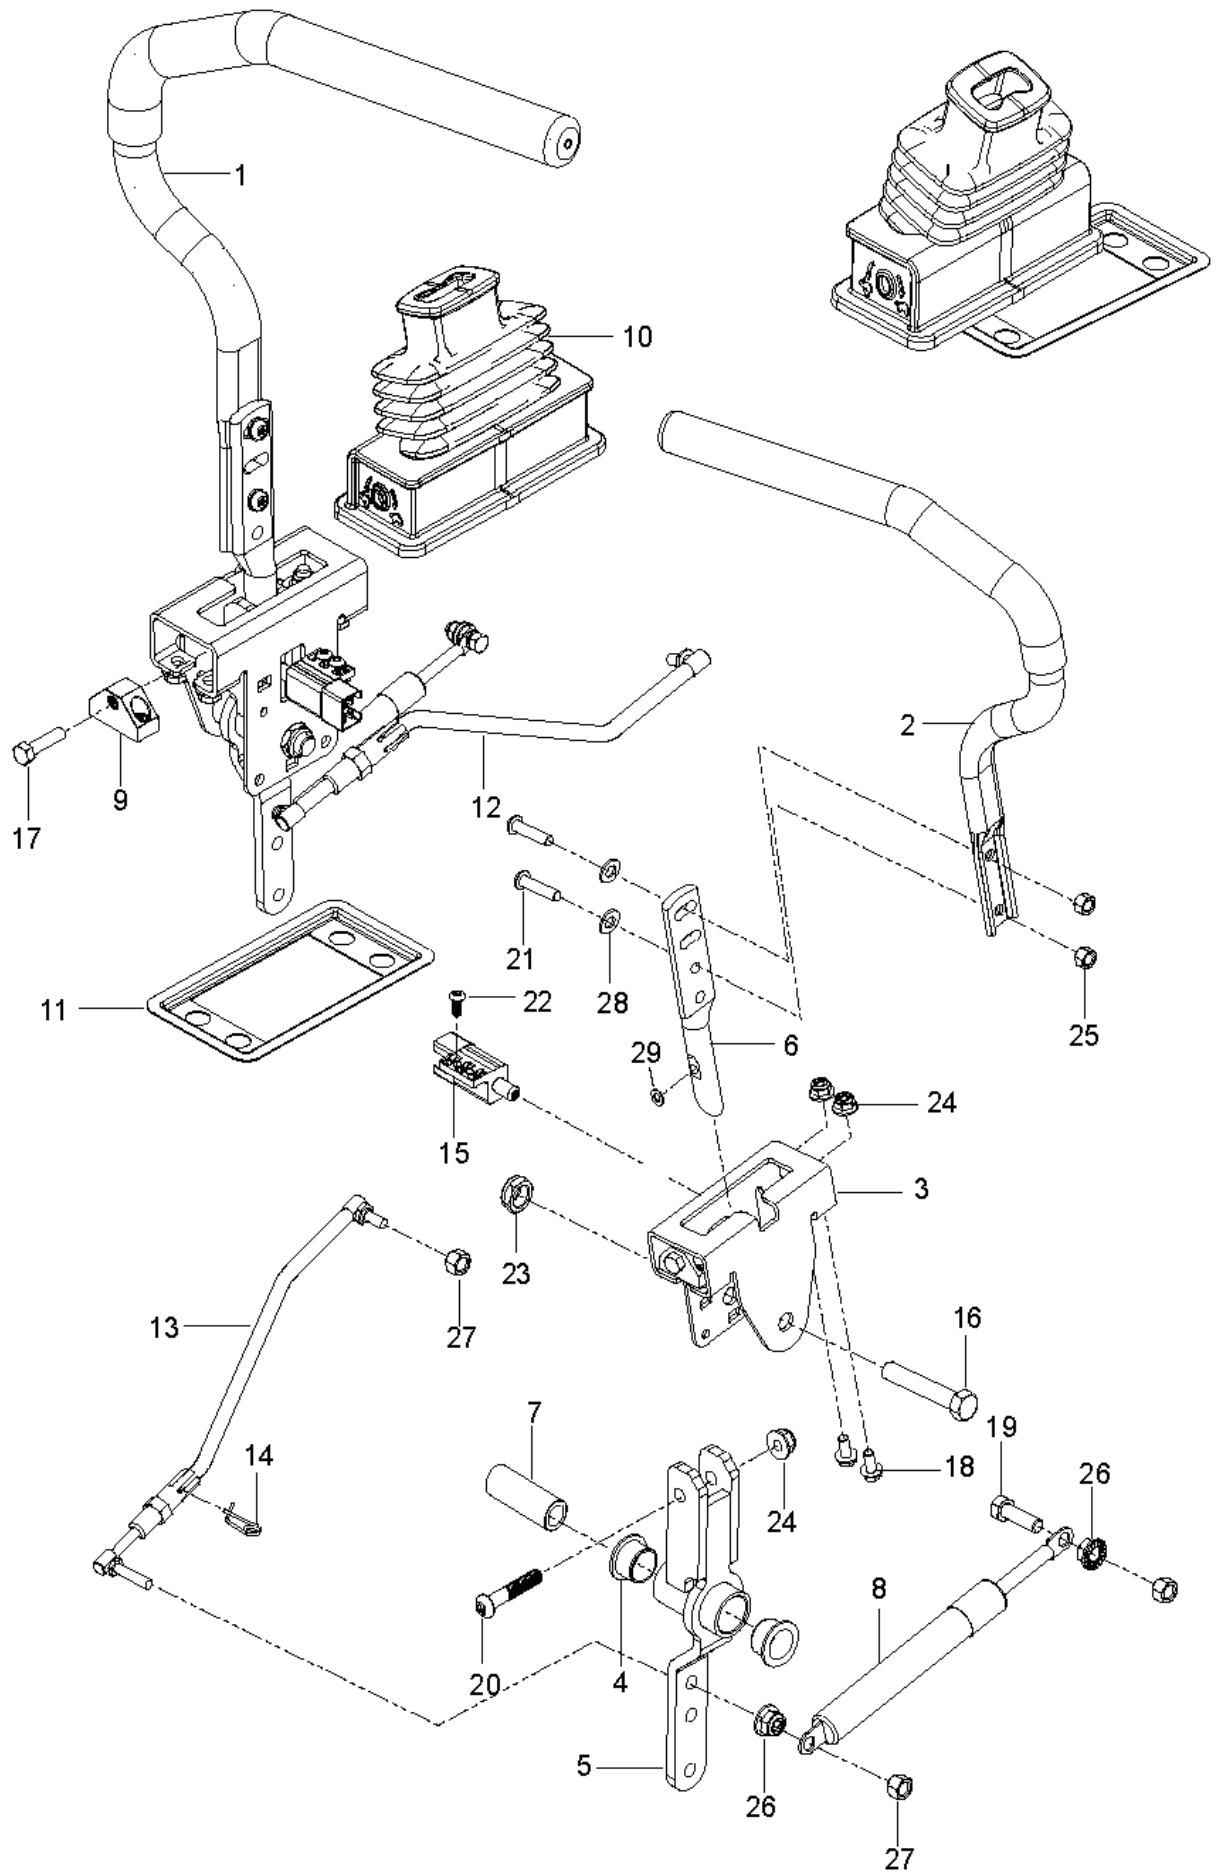

REF.	PART NO.	DESCRIPTION	REMARK	QTY.	KIT
1	582313803	TUBE	W/ GRIP	2	
1	598851703	TUBE	fits 970458601-00	1	
2	582313804	TUBE	W/ GRIP	1	
2	598851704	TUBE	fits 970458601-00	1	
3	585124705	BRACKET		2	
4	539131518	BEARING		4	
5	576140301	LEVER		2	
6	587601704	LEVER		2	
7	584927201	SPACER		2	
8	539102720	GAS SPRING		2	
9	581437502	BLOCK		2	
10	585831601	BOOT		2	
11	585488202	FLANGE		2	
12	588604902	ROD		2	
13	588605002	ROD		2	
14	532199849	SPRING RETAINER		2	
15	587601501	SWITCH		2	
16	596434301	BOLT		2	
17	585986101	BOLT		2	
18	592858702	BOLT		8	
19	596580801	BOLT		2	
20	587885301	SCREW		2	
21	585985901	BOLT		4	
22	574822701	SCREW		2	
23	539108010	NUT		2	
24	594944401	NUT		10	
25	596583702	NUT		4	
26	596039201	LOCK NUT		4	
27	596583702	NUT		4	
28	596204101	WASHER		4	
29	587614201	WASHER		2	
	598851704	TUBE	fits 970458601-00	1