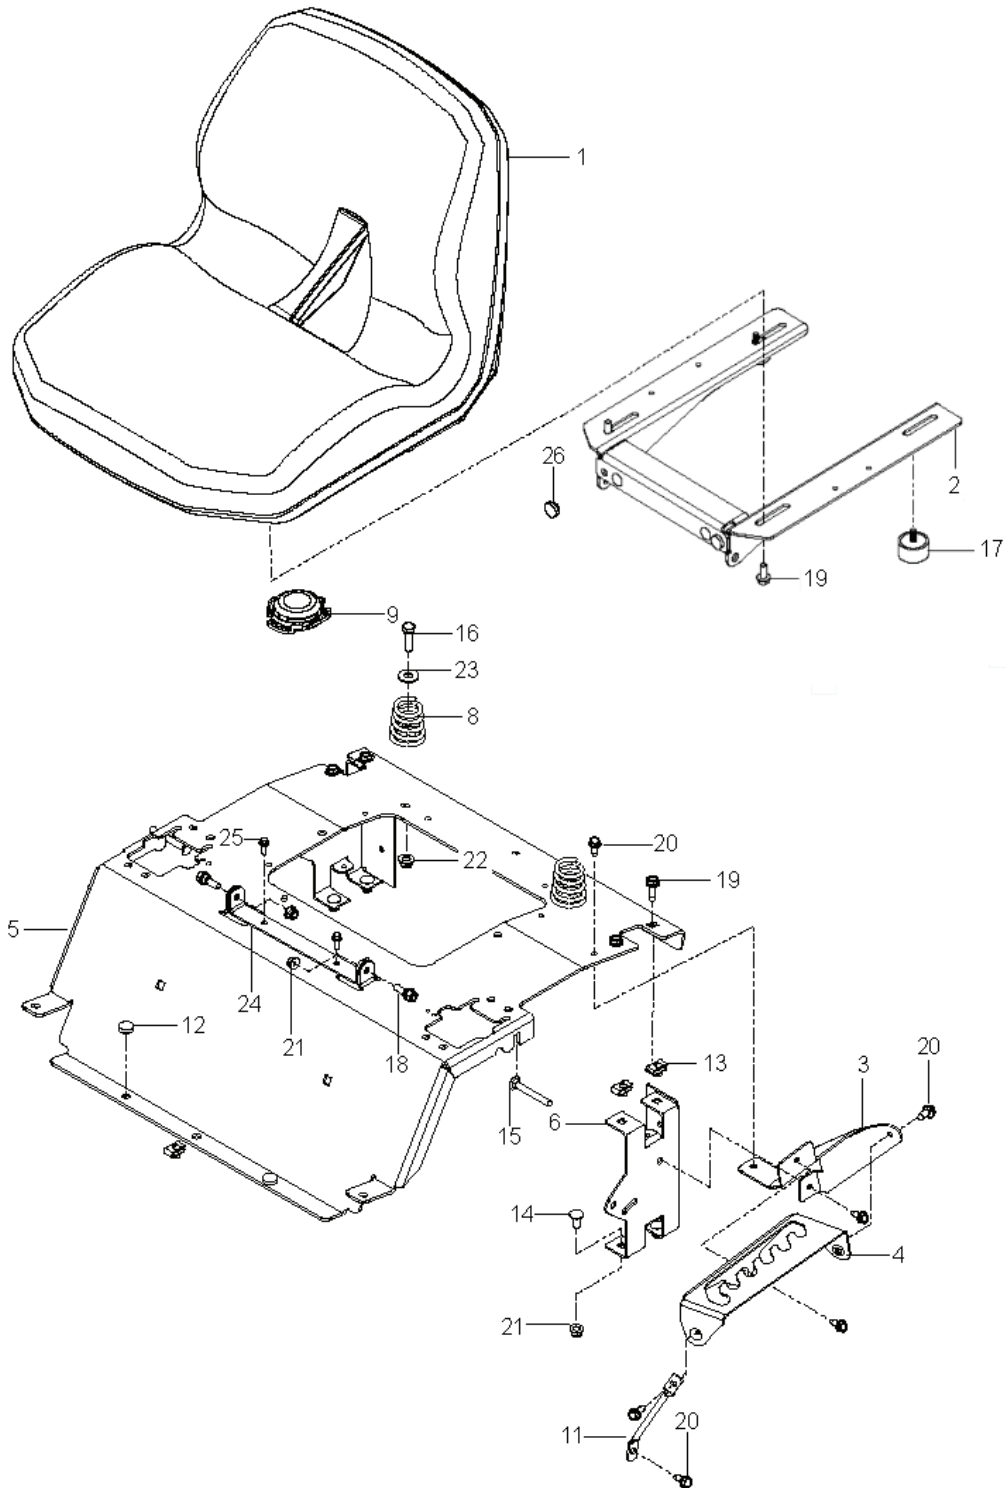

*OPTIONAL

REF.	PART NO.	DESCRIPTION	REMARK	QTY.	KIT
1	597658101	SEAT		1	9
2	596992703	BRACKET		1	
3	586220802	SUPPORT PLATE		1	
4	586221202	PLATE		1	
5	589481206	PLATE		1	
6	580308202	SUPPORT		2	
8	589483501	SPRING		2	
9	532192749	SWITCH SEAT DP W/RAMPS		1	
11	586428601	SUPPORT LEG		1	
12	585989301	BUMPER		2	
13	539104763	CLIP		5	
14	539990316	BOLT		4	
15	510422701	SCREW		2	
16	874780620	BOLT		2	
17	582478702	BUMPER		1	
18	539110303	BOLT		2	
19	874490512	BOLT		4	
20	817000510	BOLT		6	
21	539112899	NUT, 5/16-18, NYLOC		4	
22	873900400	NUT		2	
23	819141614	WASHER		1	
24	590899903	BRACKET		2	
25	589028501	SCREW		1	
26	539102587	ABSORBER		1	
	597658203	SERVICE KIT		1	
	597959401	COVER		1