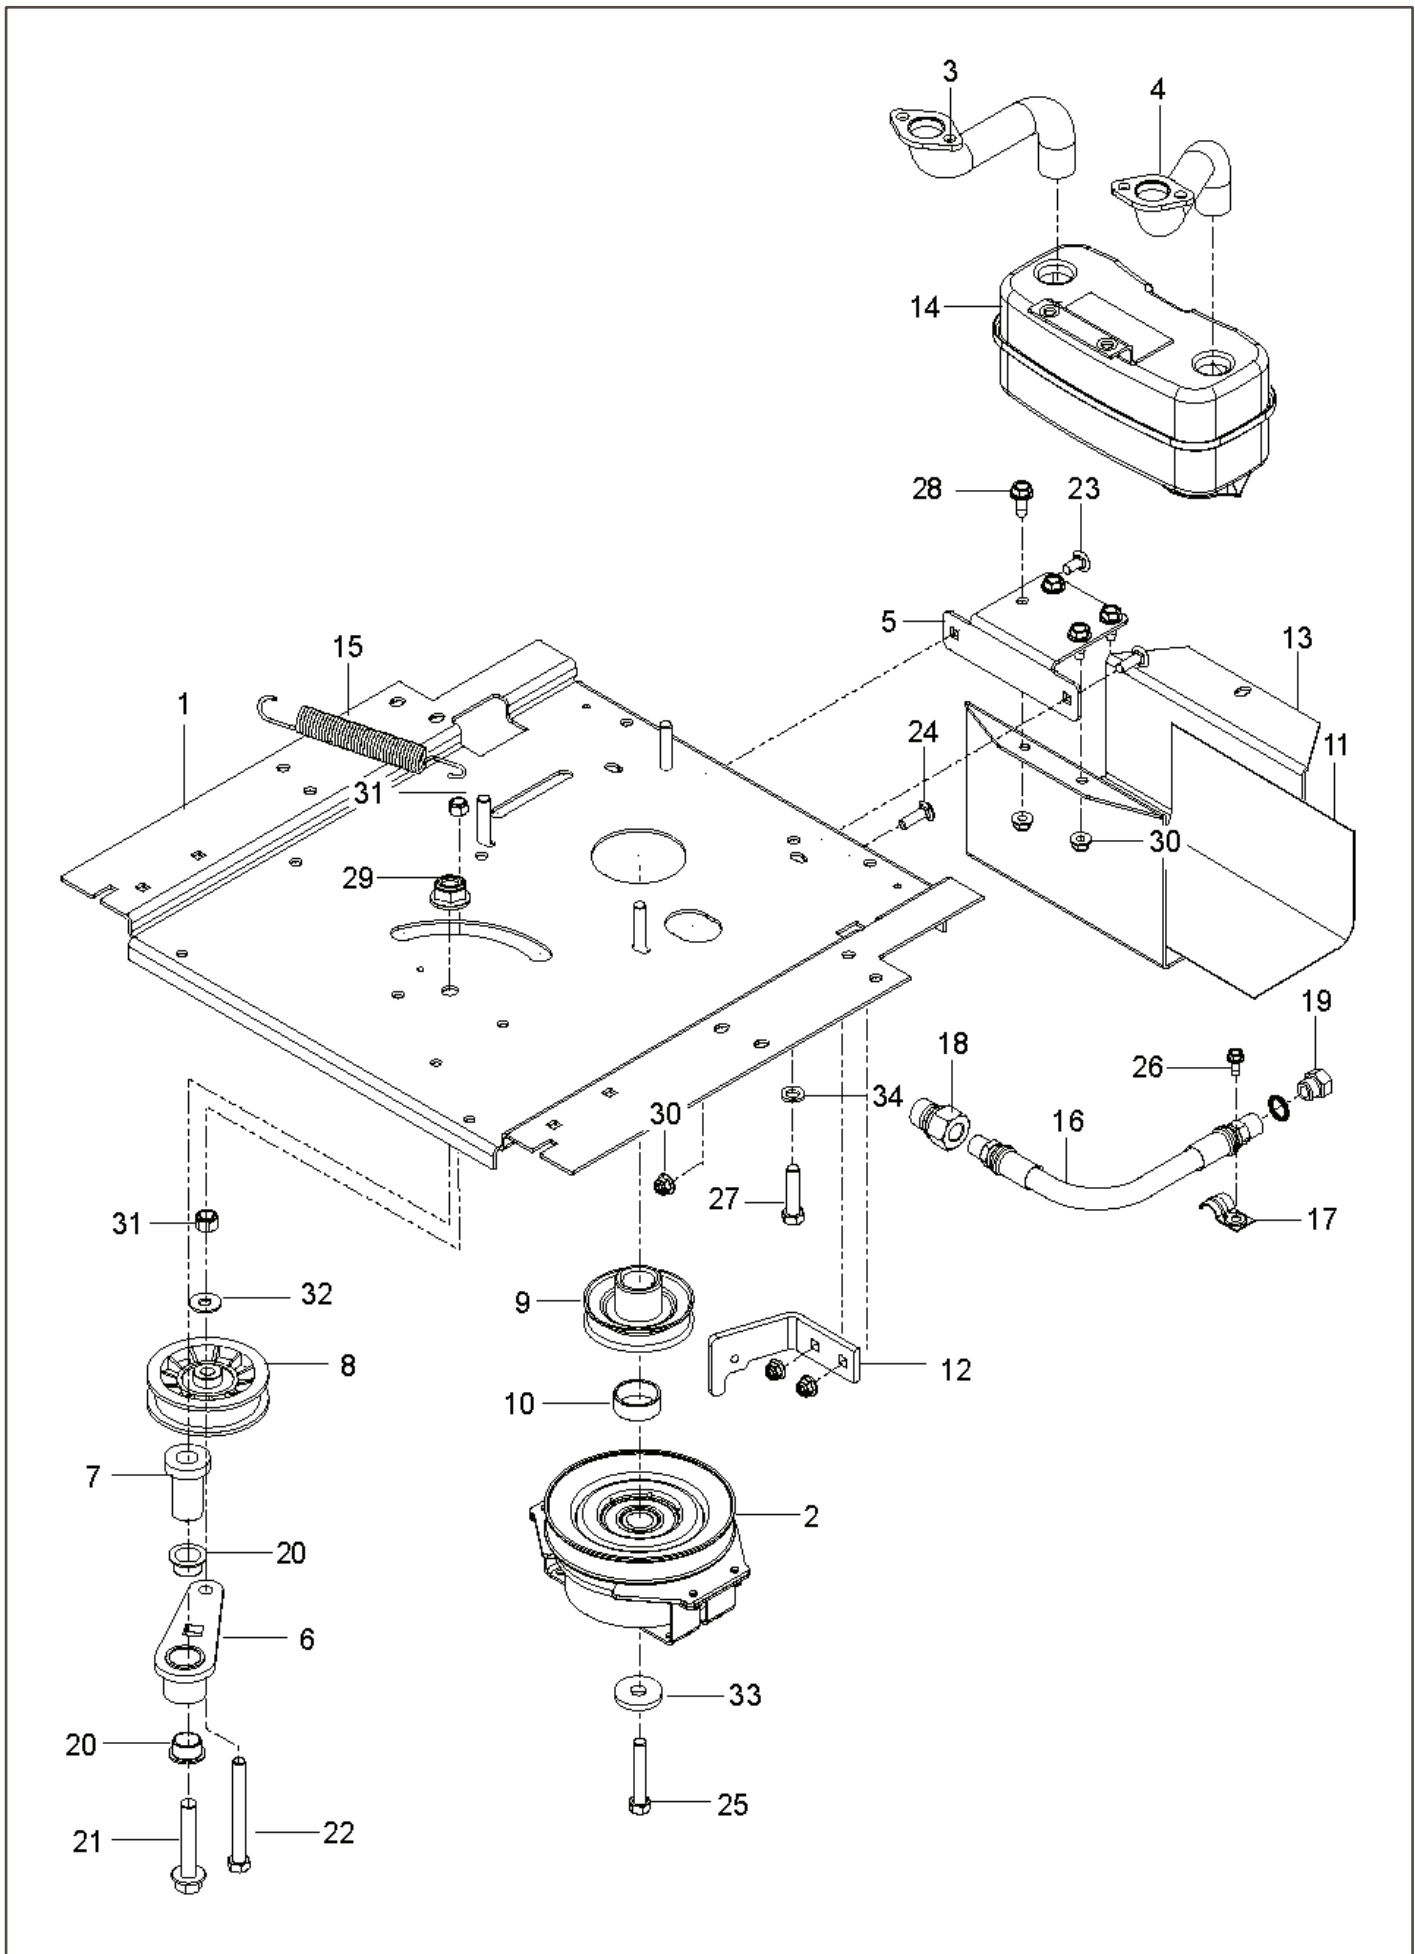

REF.	PART NO.	DESCRIPTION	REMARK	QTY.	KIT
1	588017102	PLATE		1	
2	587241601	CLUTCH		1	
3	583955701	TUBE		1	
4	583955601	TUBE		1	
5	581886702	BRACKET		1	
6	532448145	ARM		1	
7	582538901	SPINDLE		1	
8	539110311	PULLEY		1	
9	587537401	PULLEY		1	
10	587660101	SPACER		1	
11	539132859	HEAT SHIELD		1	
12	587633302	STOP		1	
13	587451202	GUARD		1	
14	539131604	MUFFLER ASSY		1	
15	532196105	SPRING		1	
16	584825501	HOSE ASSY		1	
17	539101363	CLAMP		1	
18	522599001	ADAPTER		1	
19	585807101	PLUG		1	
20	501603701	BEARING		2	
21	582539501	BOLT		1	
22	874520656	BOLT		1	
23	872140506	BOLT		2	
24	872140508	BOLT		2	
25	581332803	BOLT		1	
26	817490410	SCREW		1	
27	539976949	BOLT		4	
28	817490512	SCREW		4	
29	521991101	NUT		1	
30	539112899	NUT, 5/16-18, NYLOC		5	
31	539976979	NUT		2	
32	539990692	WASHER		2	
33	532126197	WASHER		1	
34	810030600	WASHER		4	
	000000000	W/O DESCRIPTION	Engine, Kawasaki FR651V 21.5 HP, For replacement parts, see a Kawasaki dealer	1