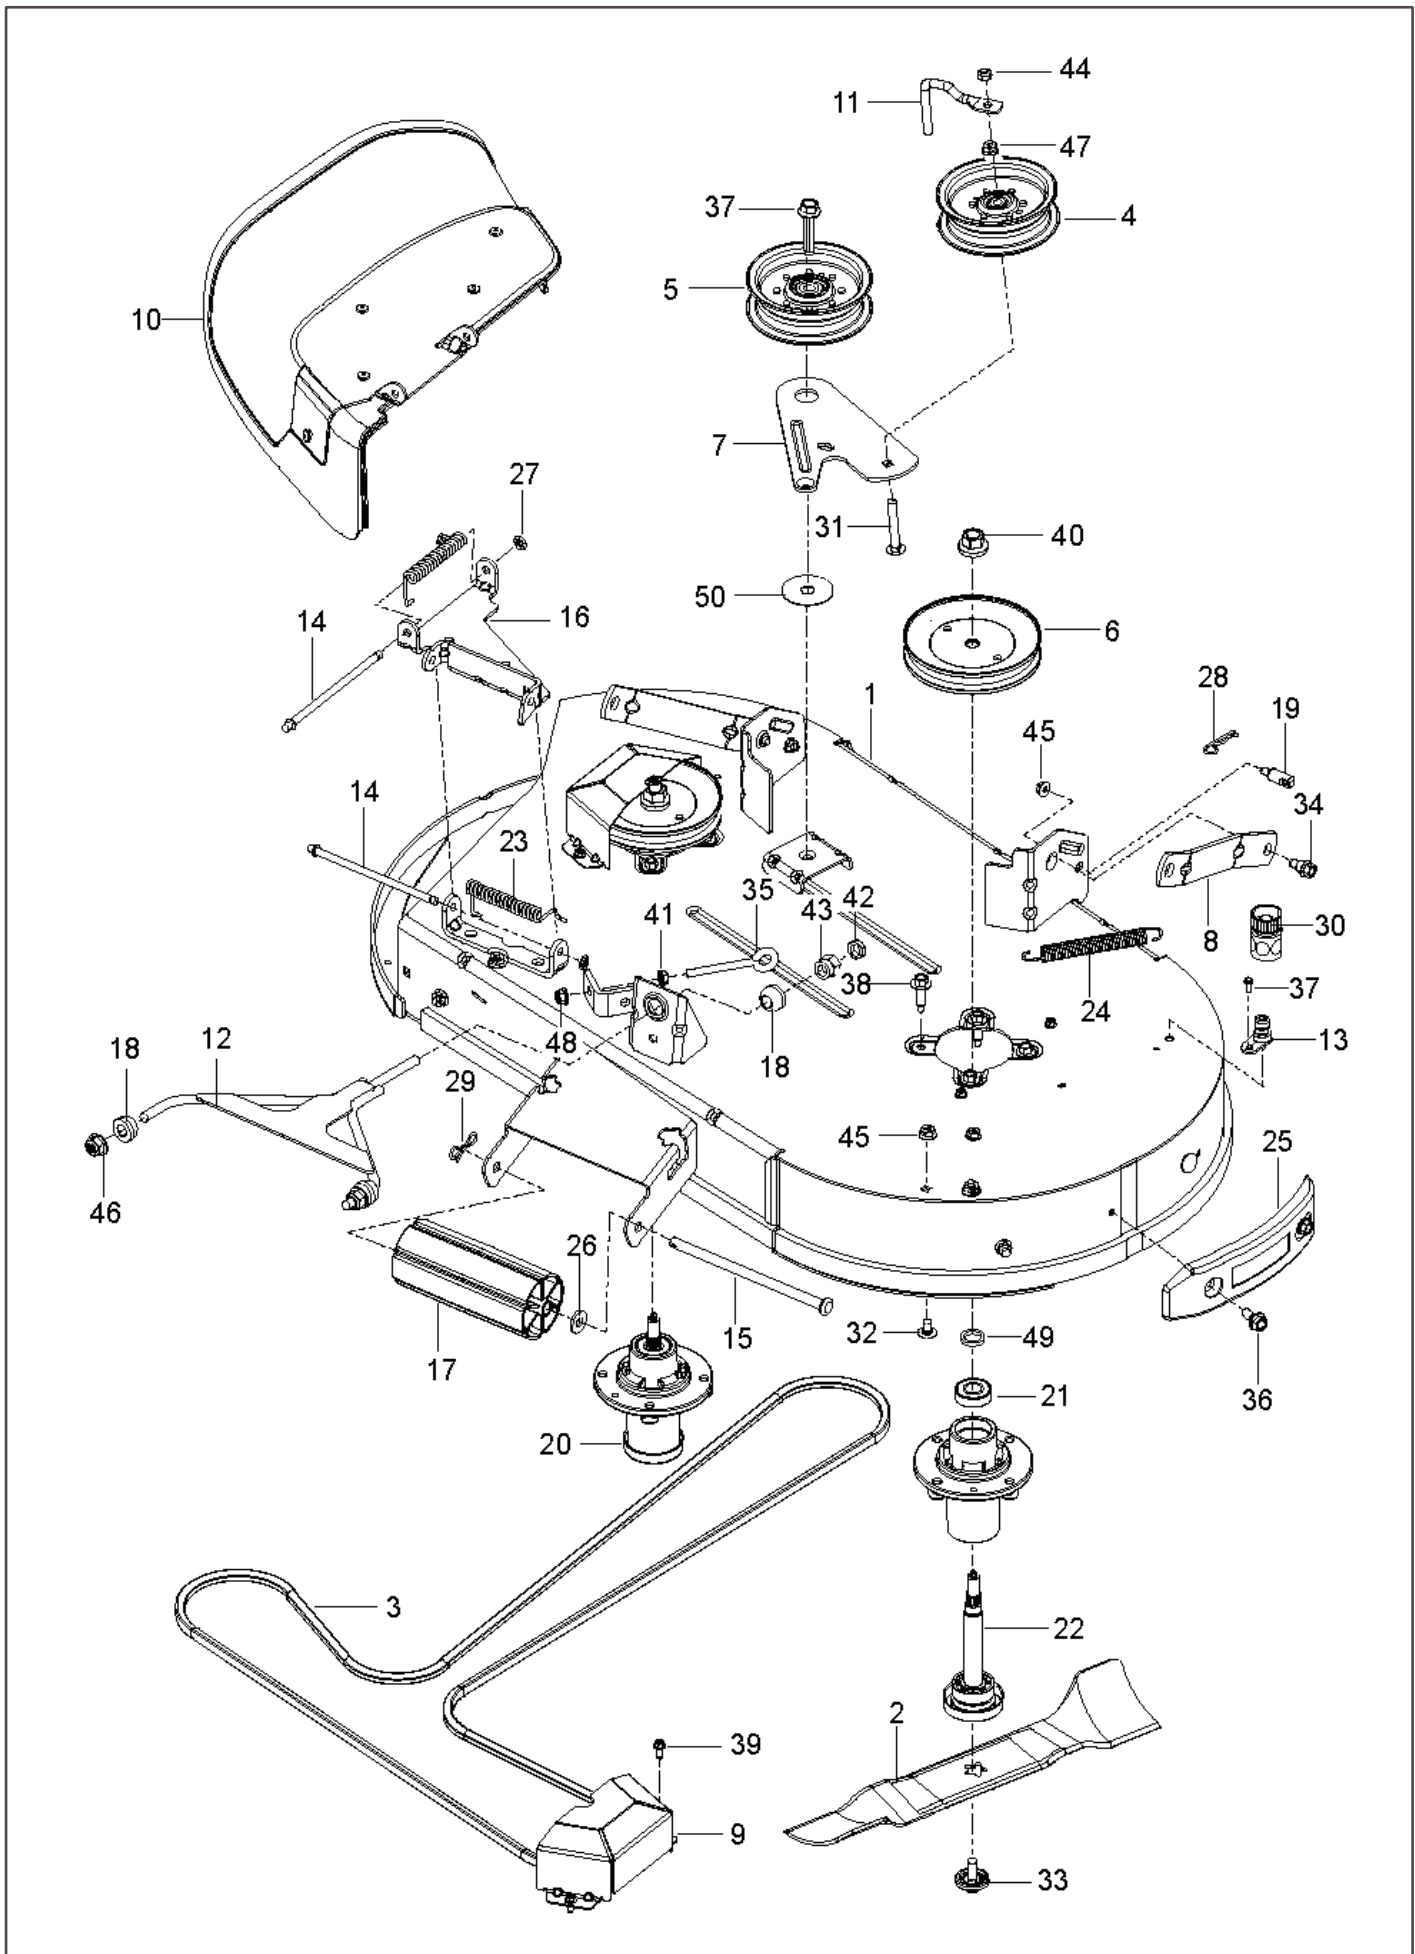

Z 242F, 970458801-00, 2020-04

SPARE PARTS LIST

ZTR-FRAME_r1

REF.	PART NO.	DESCRIPTION	REMARK	QTY.	KIT
1	585039802	GUARD		1	
2	589283402	FRAME TUBE		1	
3	589283302	FRAME TUBE		1	
4	584991002	TUBE		1	
5	522842902	PLATE		1	
6	586703801	FRONT COVER		1	
7	585523004	SUPPORT		1	
8	587546901	SCREW		1	
9	585916701	LIGHT		1	
10	587225201	GROMMET		2	
11	585989301	BUMPER		1	
12	585523104	CROSS MEMBER		1	
13	587458602	BRACKET		1	
14	585331602	COVER		1	
15	585331502	COVER		1	
16	539104411	KNOB		1	
17	585474302	BRACKET		2	
18	585523604	SUPPORT		1	
19	580501302	BRACKET		2	
20	585523404	SUPPORT		1	
21	586654301	BOLT		2	
22	586881101	BOLT		2	
23	874780536	BOLT		7	
24	874780544	BOLT		5	
25	874780648	BOLT		8	
26	585940001	BOLT		2	
27	577117701	SCREW		4	
28	532416358	SCREW		6	
29	532421756	SCREW		2	
30	817585200	BOLT		2	
31	521996501	NUT		8	
32	585938101	NUT		2	
33	873900500	NUT		2	
34	539112899	NUT, 5/16-18, NYLOC		9	
35	819111116	WASHER		6	
36	532423063	WASHER		1	

REF.	PART NO.	DESCRIPTION	REMARK	QTY.	KIT
1	510375601	TRANSMISSION		1	
2	510375602	TRANSMISSION		1	
3	574030501	LINKAGE		1	
4	574030502	LINKAGE		1	
5	539110411	BELT		1	
6	585474401	ROD		1	
7	585474501	ROD		1	
8	586665101	SPRING		2	
9	539110342	SPRING		2	
10	539120080	DISC		2	
11	539120079	ARM		2	
12	575507001	KIT		1	
13	501403602	TRANSMISSION KIT		2	
14	510184104	SPACING TUBE		2	
15	580806502	SUPPORT		2	
16	580806602	BRACKET		2	
17	587225301	PIN		1	
18	539976988	PIN		4	
19	587115301	PEN		1	
20	874780544	BOLT		4	
21	539976934	SCREW		2	
22	874780536	BOLT		2	
23	539990637	SCREW		4	
24	873800500	LOCK NUT		8	
25	539976978	NUT		2	
26	819111116	WASHER		16	
27	810030600	WASHER		4	
28	819131316	WASHER		8	
29	819091016	WASHER		4	