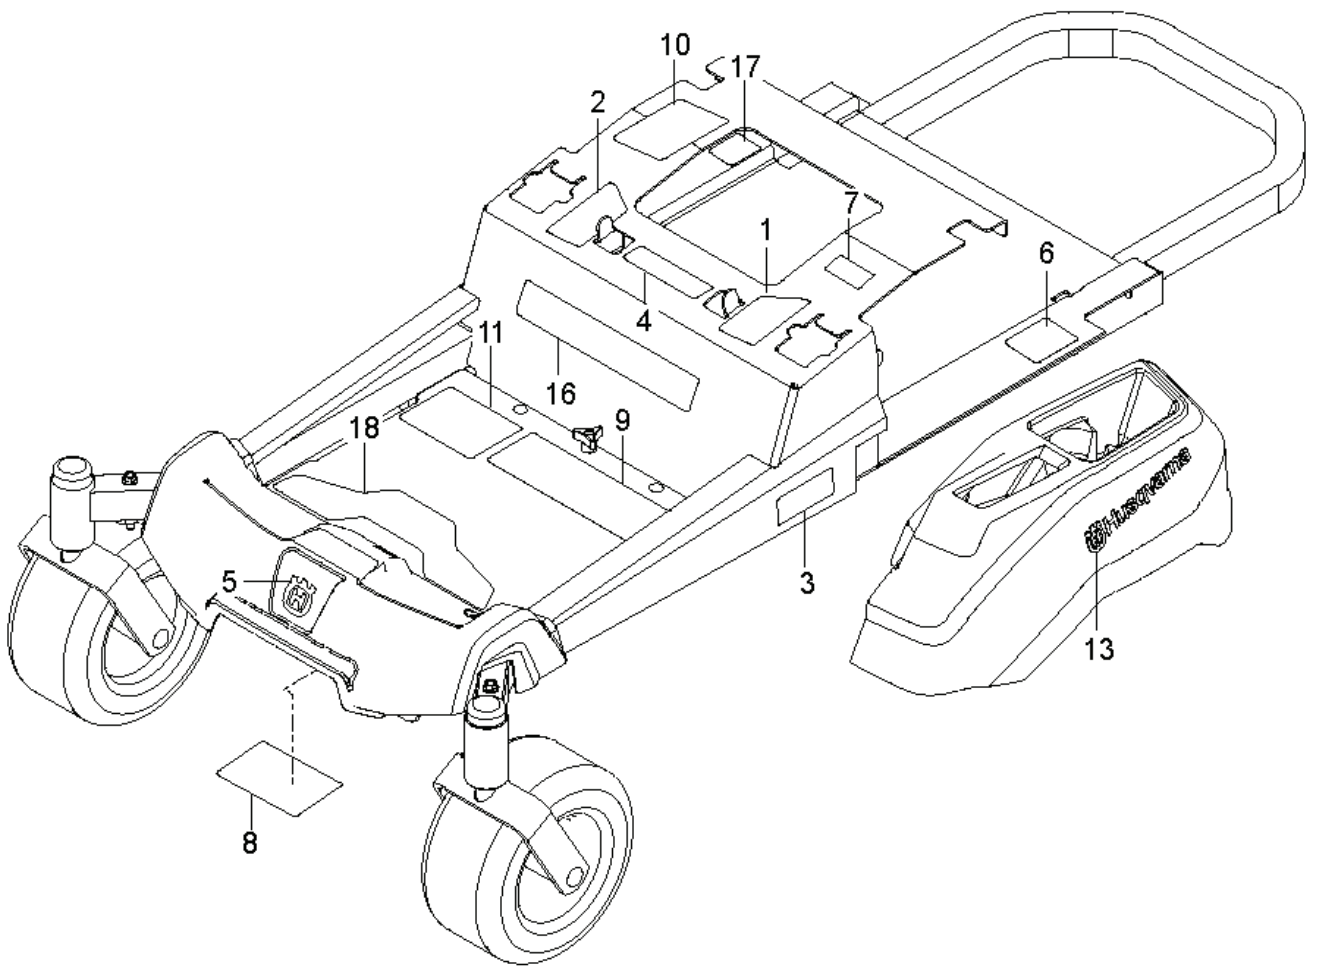

REF.	PART NO.	DESCRIPTION	REMARK	QTY.	KIT
1	587595601	DECAL		1	
2	587595501	DECAL		1	
3	587769201	DECAL		2	
4	539105745	DECAL		1	
5	532428677	DECAL		1	
6	539108385	DECAL		1	
7	539108386	DECAL		1	
8	539109897	DECAL		1	
9	590485501	DECAL		1	
10	532423829	DECAL		1	
11	588035101	DECAL		1	
12	586978801	DECAL		1	
13	577469001	DECAL		2	
14	510240201	DECAL		1	
15	589357901	DECAL		2	
16	501082601	DECAL		1	
17	581724102	DECAL		1	
18	593363001	DECAL		1