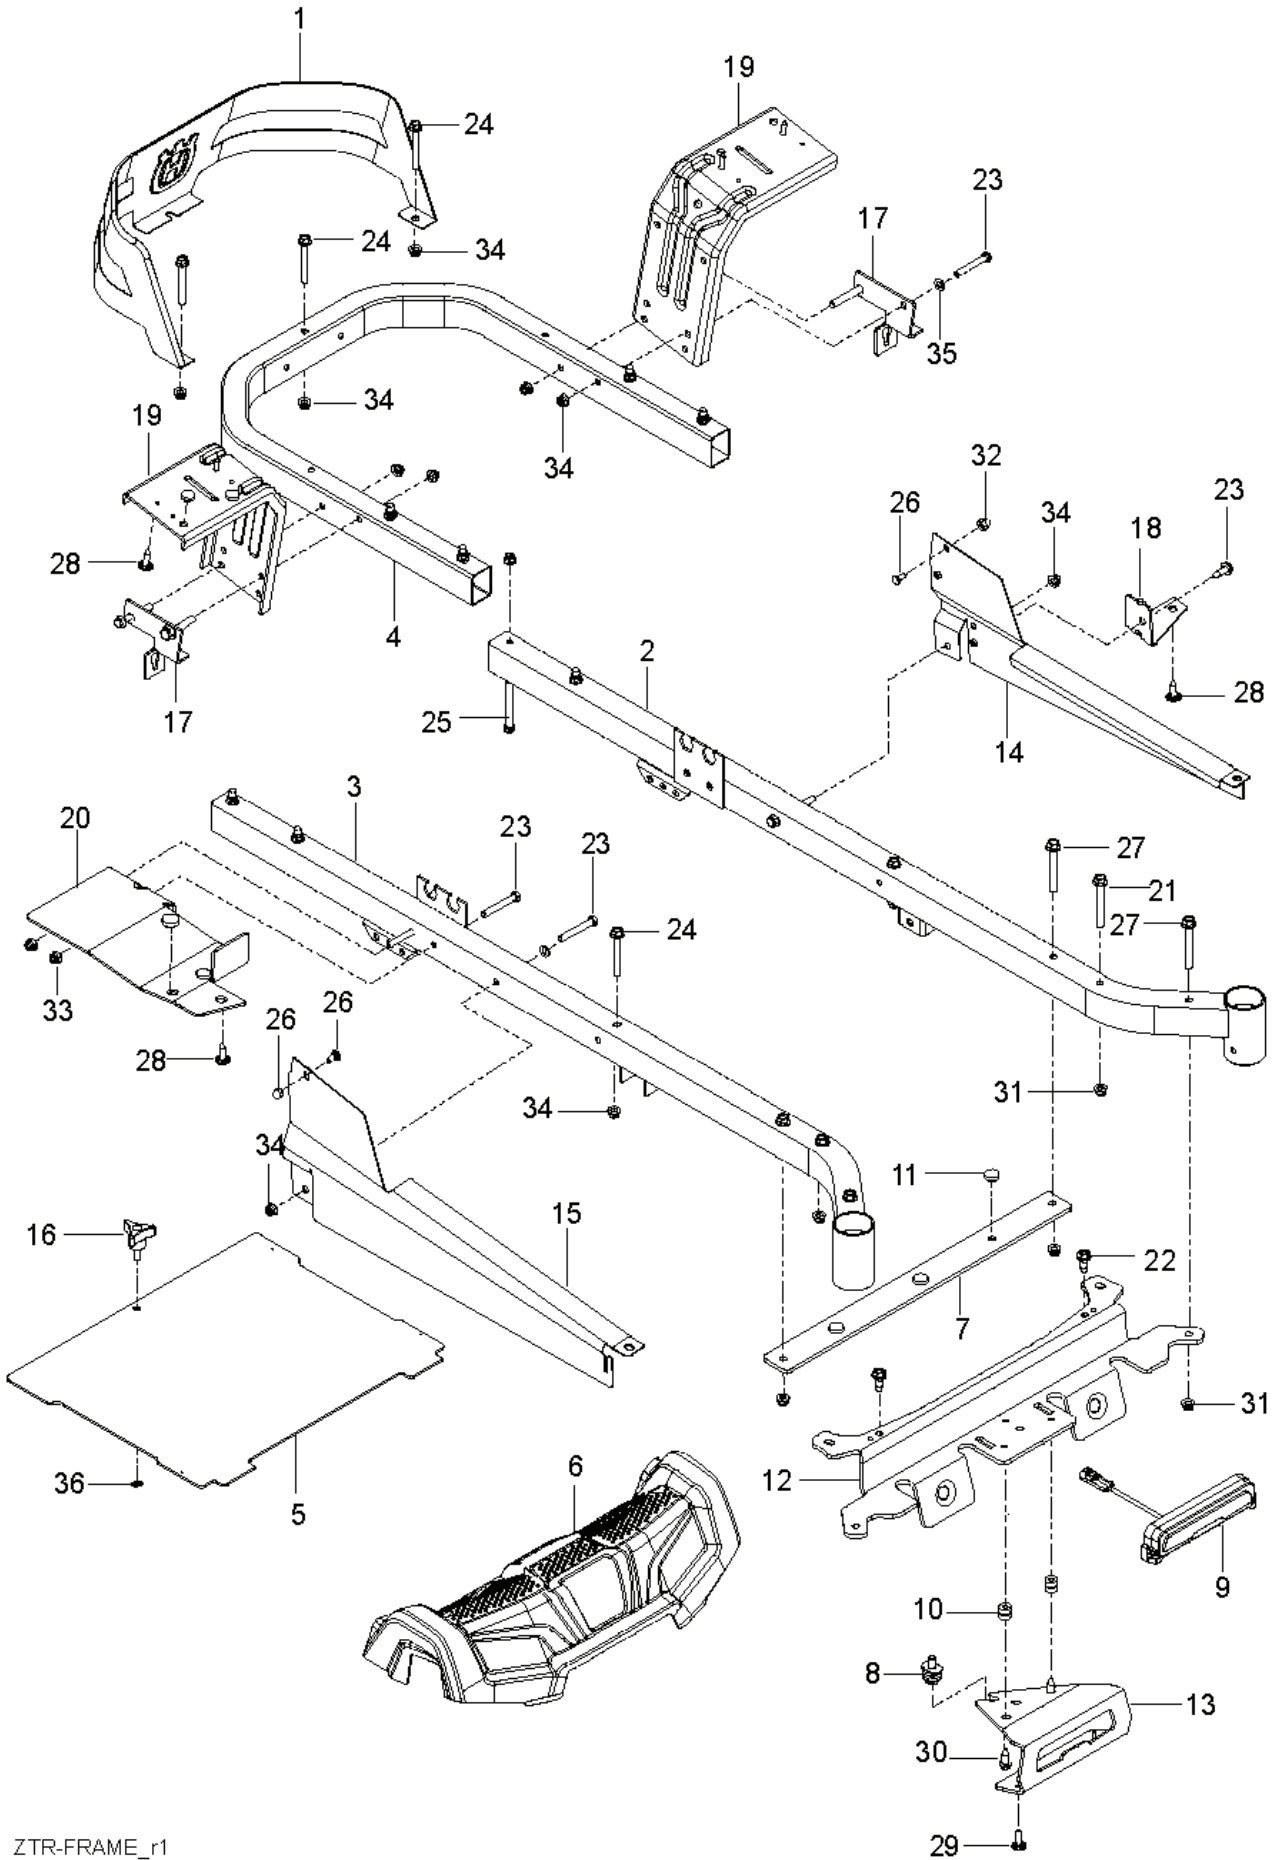

Z 242F, 970458801-00, 2020-04

SPARE PARTS LIST

ZTR-FRAME_r1

REF.	PART NO.	DESCRIPTION	REMARK	QTY.	KIT
1	585039802	GUARD		1	
2	589283402	FRAME TUBE		1	
3	589283302	FRAME TUBE		1	
4	584991002	TUBE		1	
5	522842902	PLATE		1	
6	586703801	FRONT COVER		1	
7	585523004	SUPPORT		1	
8	587546901	SCREW		1	
9	585916701	LIGHT		1	
10	587225201	GROMMET		2	
11	585989301	BUMPER		1	
12	585523104	CROSS MEMBER		1	
13	587458602	BRACKET		1	
14	585331602	COVER		1	
15	585331502	COVER		1	
16	539104411	KNOB		1	
17	585474302	BRACKET		2	
18	585523604	SUPPORT		1	
19	580501302	BRACKET		2	
20	585523404	SUPPORT		1	
21	586654301	BOLT		2	
22	586881101	BOLT		2	
23	874780536	BOLT		7	
24	874780544	BOLT		5	
25	874780648	BOLT		8	
26	585940001	BOLT		2	
27	577117701	SCREW		4	
28	532416358	SCREW		6	
29	532421756	SCREW		2	
30	817585200	BOLT		2	
31	521996501	NUT		8	
32	585938101	NUT		2	
33	873900500	NUT		2	
34	539112899	NUT, 5/16-18, NYLOC		9	
35	819111116	WASHER		6	
36	532423063	WASHER		1	

REF.	PART NO.	DESCRIPTION	REMARK	QTY.	KIT
1	510375601	TRANSMISSION		1	
2	510375602	TRANSMISSION		1	
3	574030501	LINKAGE		1	
4	574030502	LINKAGE		1	
5	539110411	BELT		1	
6	585474401	ROD		1	
7	585474501	ROD		1	
8	586665101	SPRING		2	
9	539110342	SPRING		2	
10	539120080	DISC		2	
11	539120079	ARM		2	
12	575507001	KIT		1	
13	501403602	TRANSMISSION KIT		2	
14	510184104	SPACING TUBE		2	
15	580806502	SUPPORT		2	
16	580806602	BRACKET		2	
17	587225301	PIN		1	
18	539976988	PIN		4	
19	587115301	PEN		1	
20	874780544	BOLT		4	
21	539976934	SCREW		2	
22	874780536	BOLT		2	
23	539990637	SCREW		4	
24	873800500	LOCK NUT		8	
25	539976978	NUT		2	
26	819111116	WASHER		16	
27	810030600	WASHER		4	
28	819131316	WASHER		8	
29	819091016	WASHER		4	