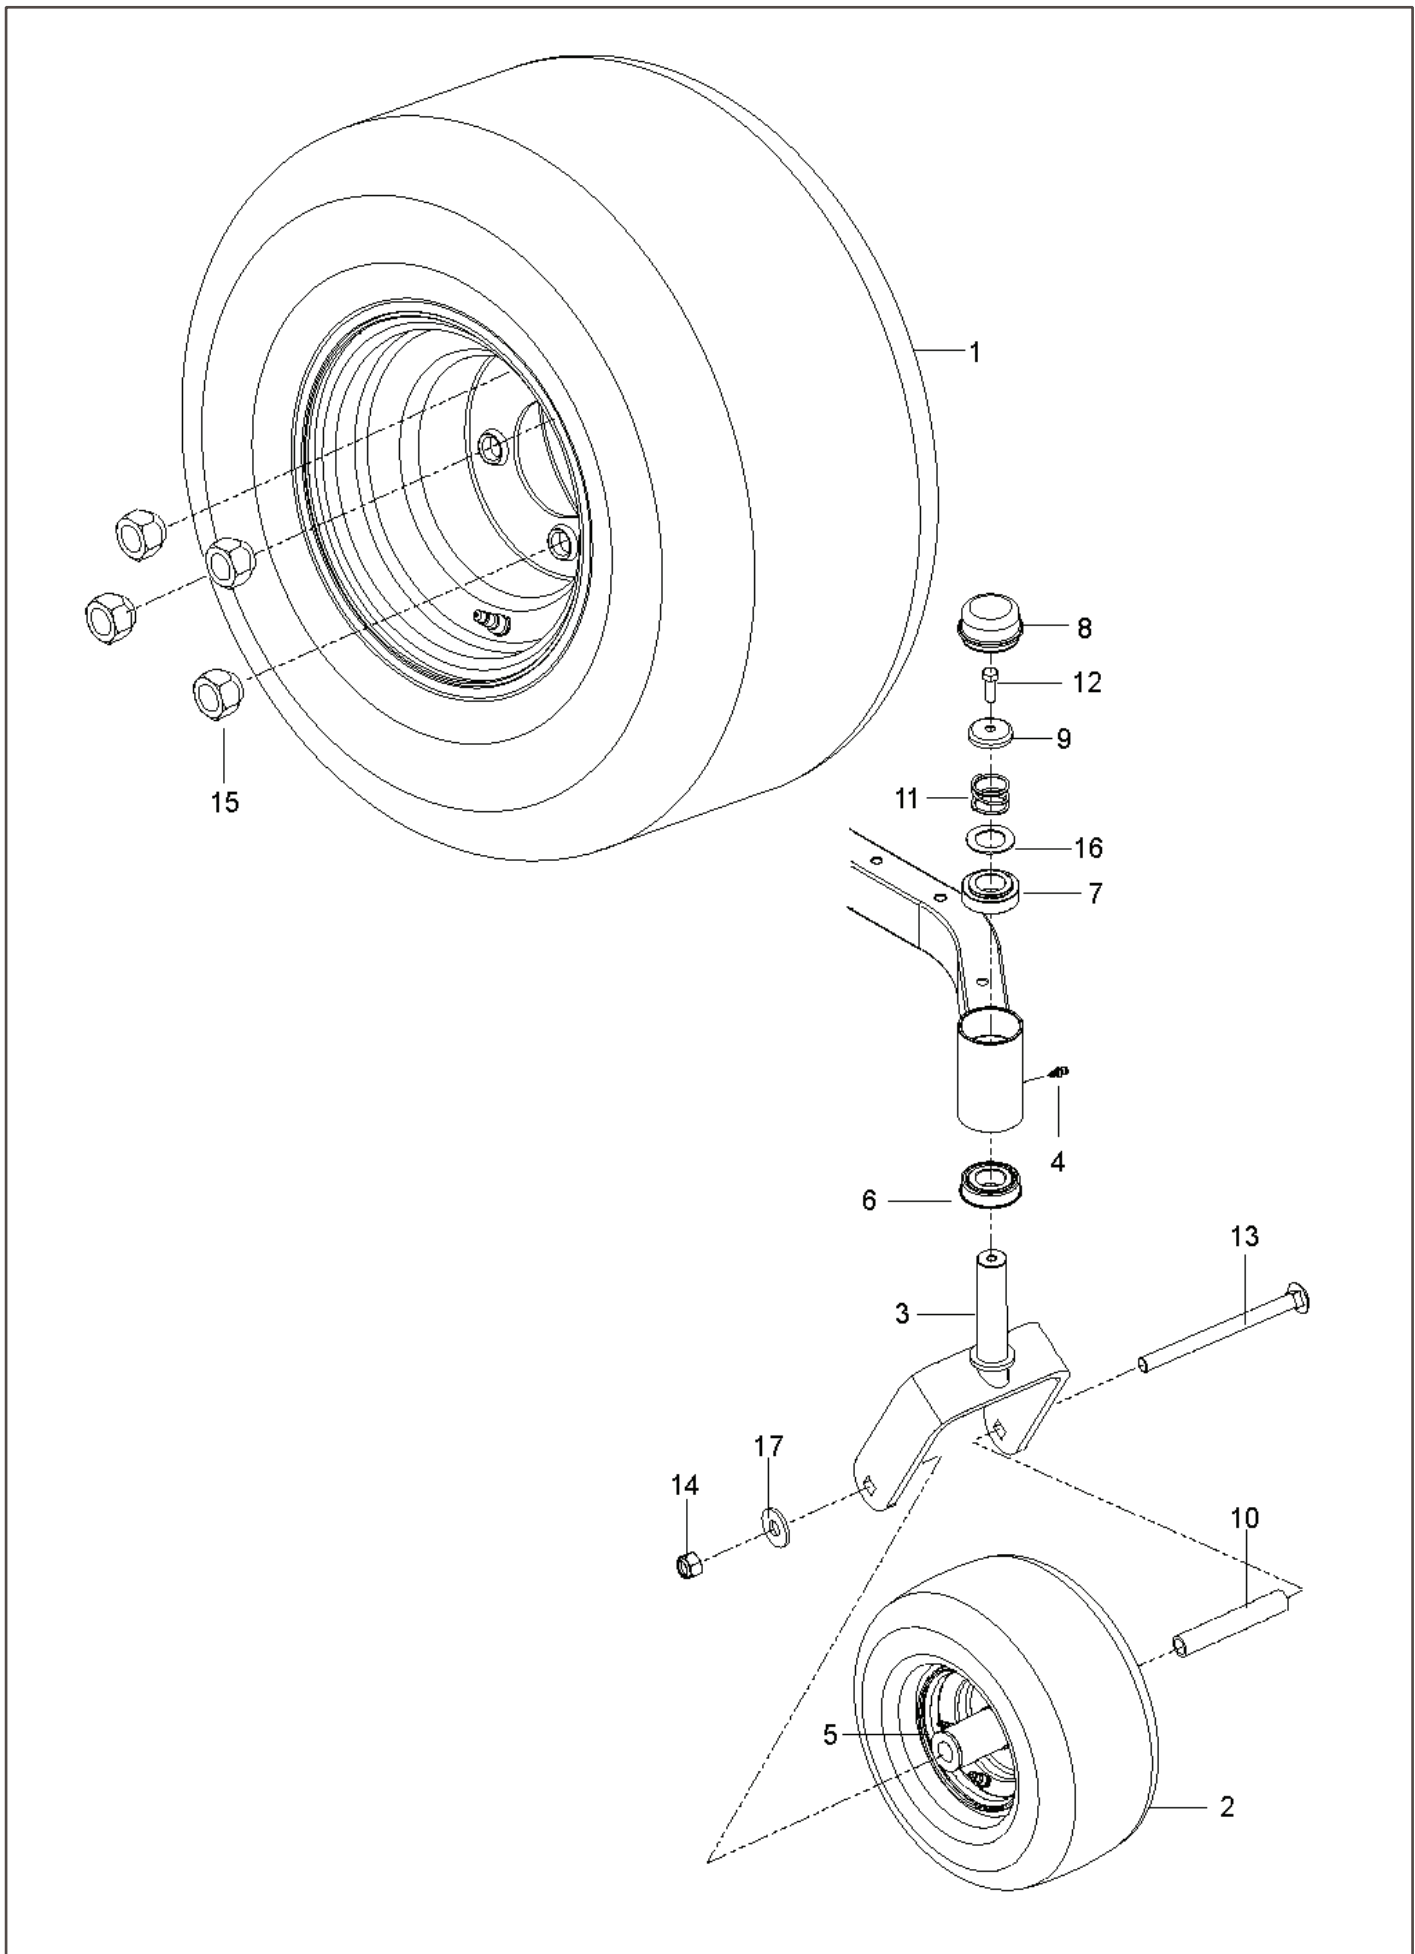

REF.	PART NO.	DESCRIPTION	REMARK	QTY.	KIT
1	590486701	WHEEL		2	
2	576588602	WHEEL ASSY		2	
3	586650302	YOKE		2	
4	539115638	FITTING		2	
5	539103300	NIPPLE		2	
6	539112660	BEARING		2	
7	539117901	BUSHING		2	
8	539102535	CAP		2	
9	539115749	CASTER PLUG		2	
10	585995401	SPACER		2	
11	539115747	SPRING		2	
12	874950516	SCREW		2	
13	576601501	SCREW		2	
14	873930800	NUT		2	
15	587653902	NUT		8	
16	539115675	WASHER		2	
17	819182212	WASHER		2