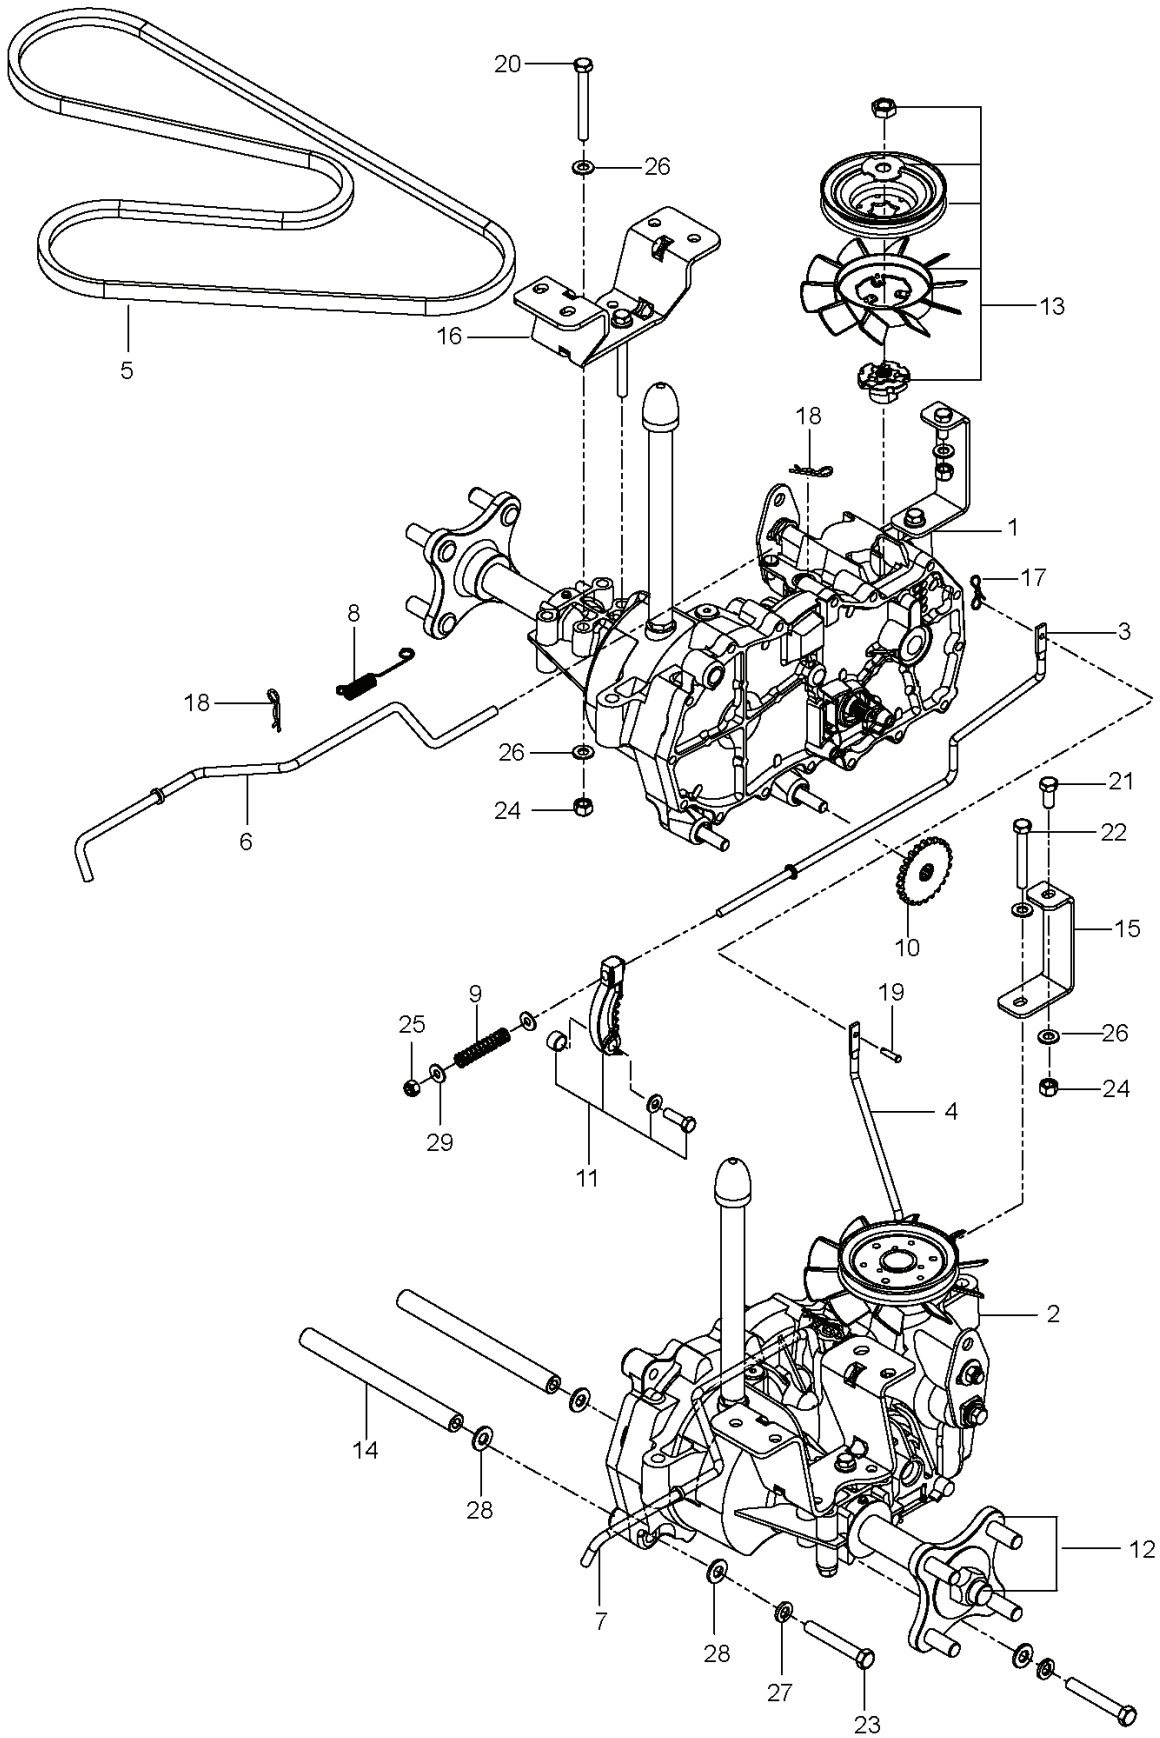

Z 242F, 970458801-00, 2020-04

SPARE PARTS LIST

ZTR-FRAME_r1

REF.	PART NO.	DESCRIPTION	REMARK	QTY.	KIT
1	585039802	GUARD		1	
2	589283402	FRAME TUBE		1	
3	589283302	FRAME TUBE		1	
4	584991002	TUBE		1	
5	522842902	PLATE		1	
6	586703801	FRONT COVER		1	
7	585523004	SUPPORT		1	
8	587546901	SCREW		1	
9	585916701	LIGHT		1	
10	587225201	GROMMET		2	
11	585989301	BUMPER		1	
12	585523104	CROSS MEMBER		1	
13	587458602	BRACKET		1	
14	585331602	COVER		1	
15	585331502	COVER		1	
16	539104411	KNOB		1	
17	585474302	BRACKET		2	
18	585523604	SUPPORT		1	
19	580501302	BRACKET		2	
20	585523404	SUPPORT		1	
21	586654301	BOLT		2	
22	586881101	BOLT		2	
23	874780536	BOLT		7	
24	874780544	BOLT		5	
25	874780648	BOLT		8	
26	585940001	BOLT		2	
27	577117701	SCREW		4	
28	532416358	SCREW		6	
29	532421756	SCREW		2	
30	817585200	BOLT		2	
31	521996501	NUT		8	
32	585938101	NUT		2	
33	873900500	NUT		2	
34	539112899	NUT, 5/16-18, NYLOC		9	
35	819111116	WASHER		6	
36	532423063	WASHER		1	

REF.	PART NO.	DESCRIPTION	REMARK	QTY.	KIT
1	510375601	TRANSMISSION		1	
2	510375602	TRANSMISSION		1	
3	574030501	LINKAGE		1	
4	574030502	LINKAGE		1	
5	539110411	BELT		1	
6	585474401	ROD		1	
7	585474501	ROD		1	
8	586665101	SPRING		2	
9	539110342	SPRING		2	
10	539120080	DISC		2	
11	539120079	ARM		2	
12	575507001	KIT		1	
13	501403602	TRANSMISSION KIT		2	
14	510184104	SPACING TUBE		2	
15	580806502	SUPPORT		2	
16	580806602	BRACKET		2	
17	587225301	PIN		1	
18	539976988	PIN		4	
19	587115301	PEN		1	
20	874780544	BOLT		4	
21	539976934	SCREW		2	
22	874780536	BOLT		2	
23	539990637	SCREW		4	
24	873800500	LOCK NUT		8	
25	539976978	NUT		2	
26	819111116	WASHER		16	
27	810030600	WASHER		4	
28	819131316	WASHER		8	
29	819091016	WASHER		4	