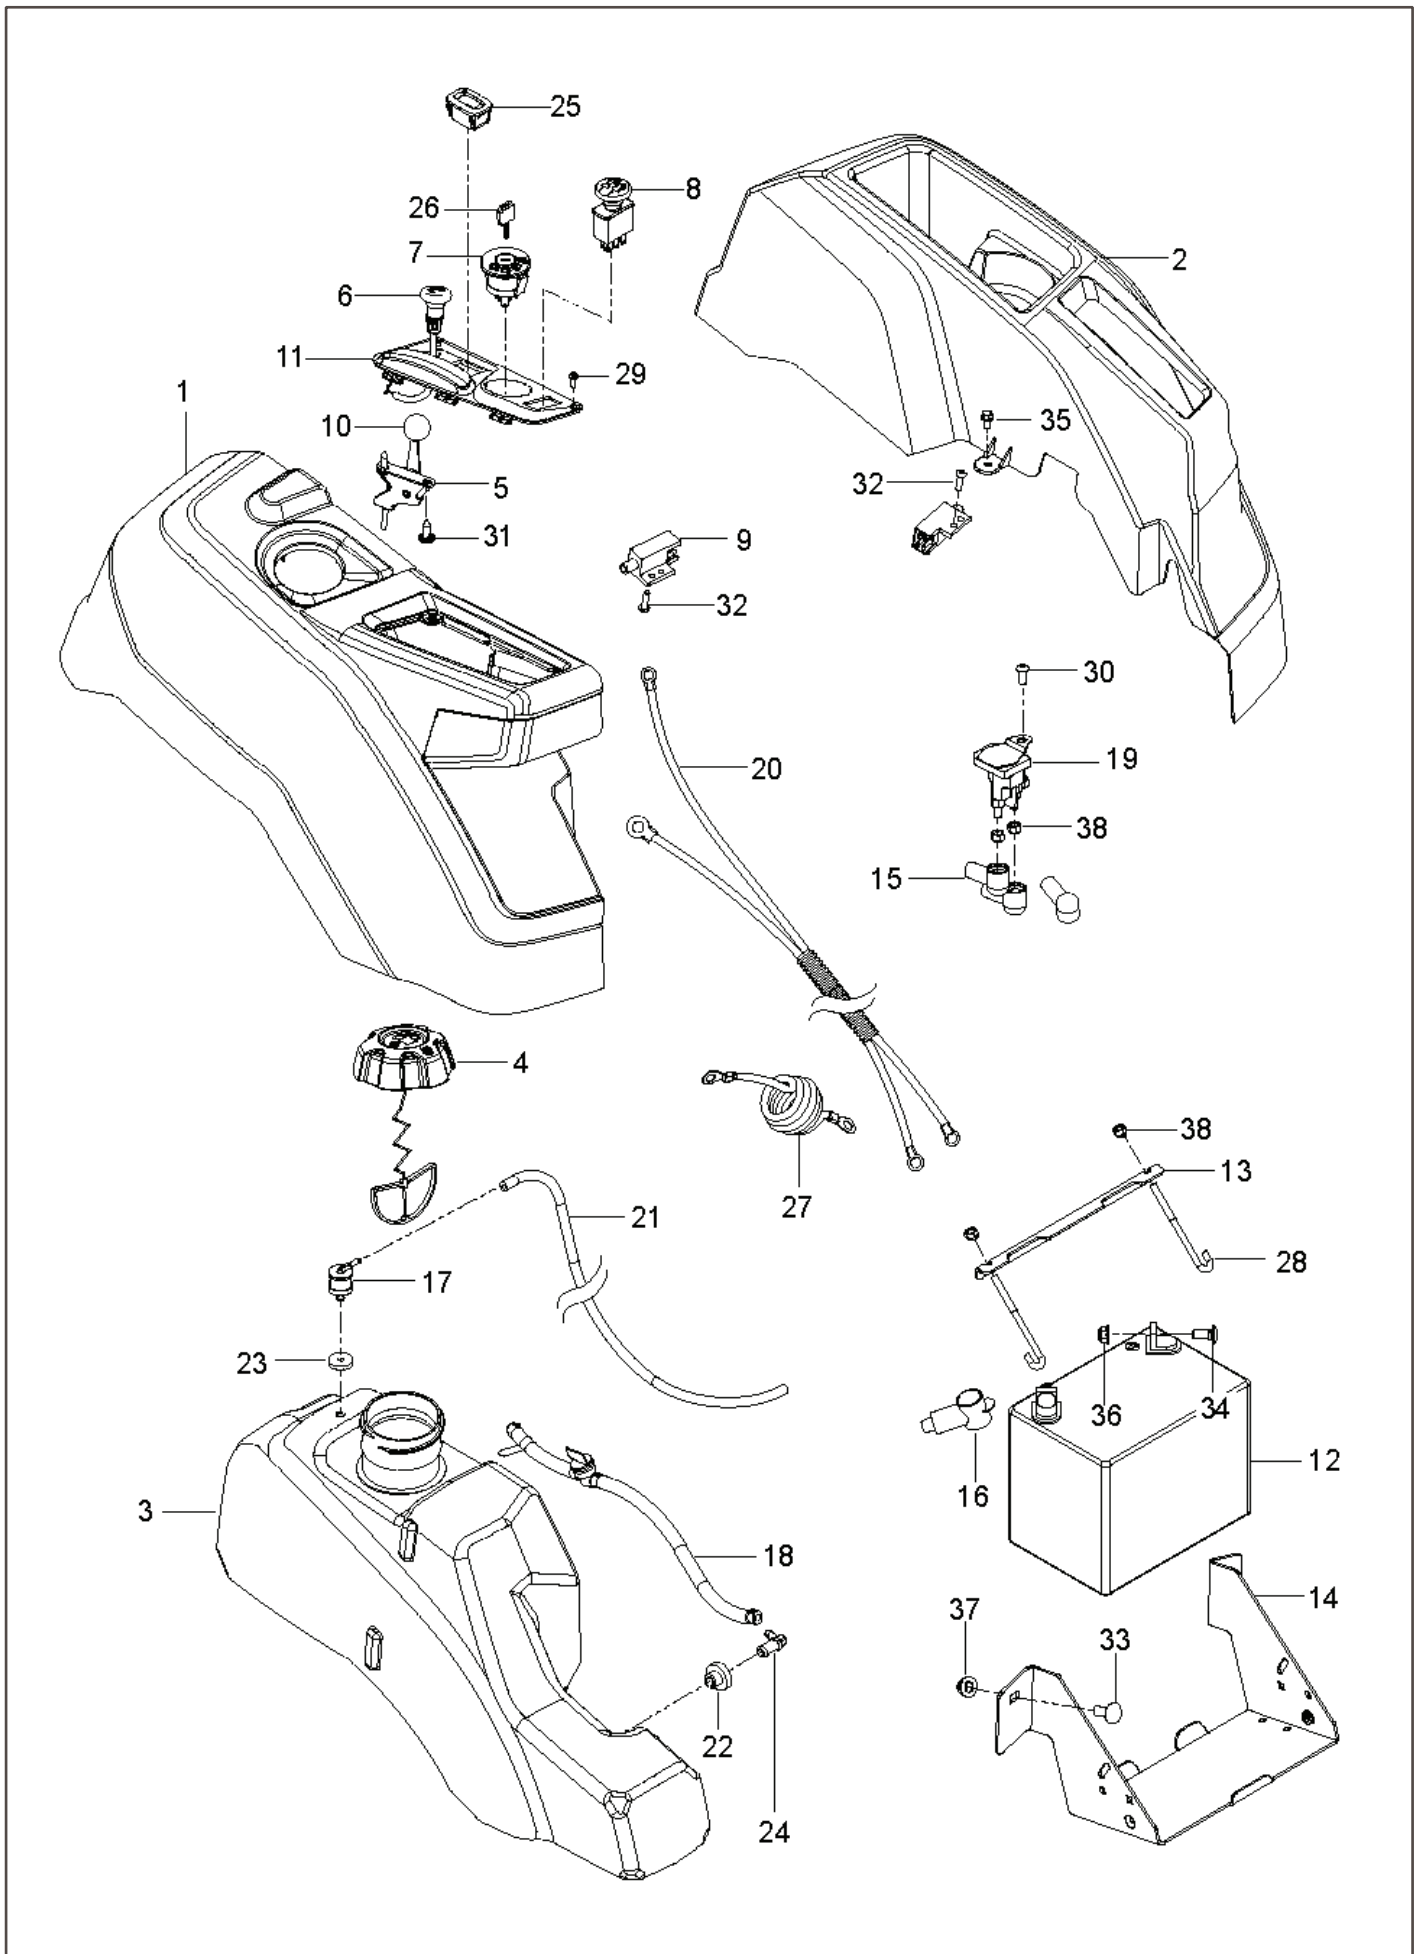

REF.	PART NO.	DESCRIPTION	REMARK	QTY.	KIT
1	585522801	CONSOLE ASSY		1	
2	586621201	CONSOLE ASSY		1	
3	578180602	FUEL TANK ASSY	Fits 2.75" filler neck	1	
4	585124801	FUEL CAP ASSY	Fits 2.75" filler neck	1	
4	529989702	CAP	Fits 2.00" filler neck	1	
5	539112438	THROTTLE CABLE		1	
6	586881501	CHOKE CONTROL ASSY		1	
7	539107541	IGNITION SWITCH		1	
8	582107602	SWITCH		1	
9	587601501	SWITCH		2	
10	539133049	KNOB ROUND BALL		1	
11	585522701	CONTROL PANEL		1	
12	539102436	BATTERY		1	
13	510030003	BRACKET		1	
14	582609602	BOX		1	
15	532131563	COVER		3	
16	539102759	INSULATOR		1	
17	576618101	TANK VENT		1	
18	586123906	FUEL HOSE		1	
21	587044550	HOSE		1	
19	582042801	SOLENOID		1	
20	587198601	HARNESS		1	
22	532003645	BUSHING		1	
23	532437492	GROMMET		1	
24	532139277	NIPPLE		1	
25	586161801	HOUR METER		1	
26	532140401	KEY		1	
27	586108201	HARNESS		1	
28	588839401	HOOK		2	
29	545227101	SCREW		2	
30	539111229	SCR 1/4-20 X 5/8 BTN SKT HD ZD		1	
31	532141841	SCREW		2	
32	586936001	SCREW		2	
33	539990645	BOLT		2	
34	872140506	BOLT		2	
35	817490408	SCREW		2	
36	539112899	NUT, 5/16-18, NYLOC		2	
37	521996501	NUT		2	
38	539976978	NUT		5	
	586337301	HARNESS	NOT SHOWN	1	
	532109748	RELAY		1	
	586548101	HARNESS		1