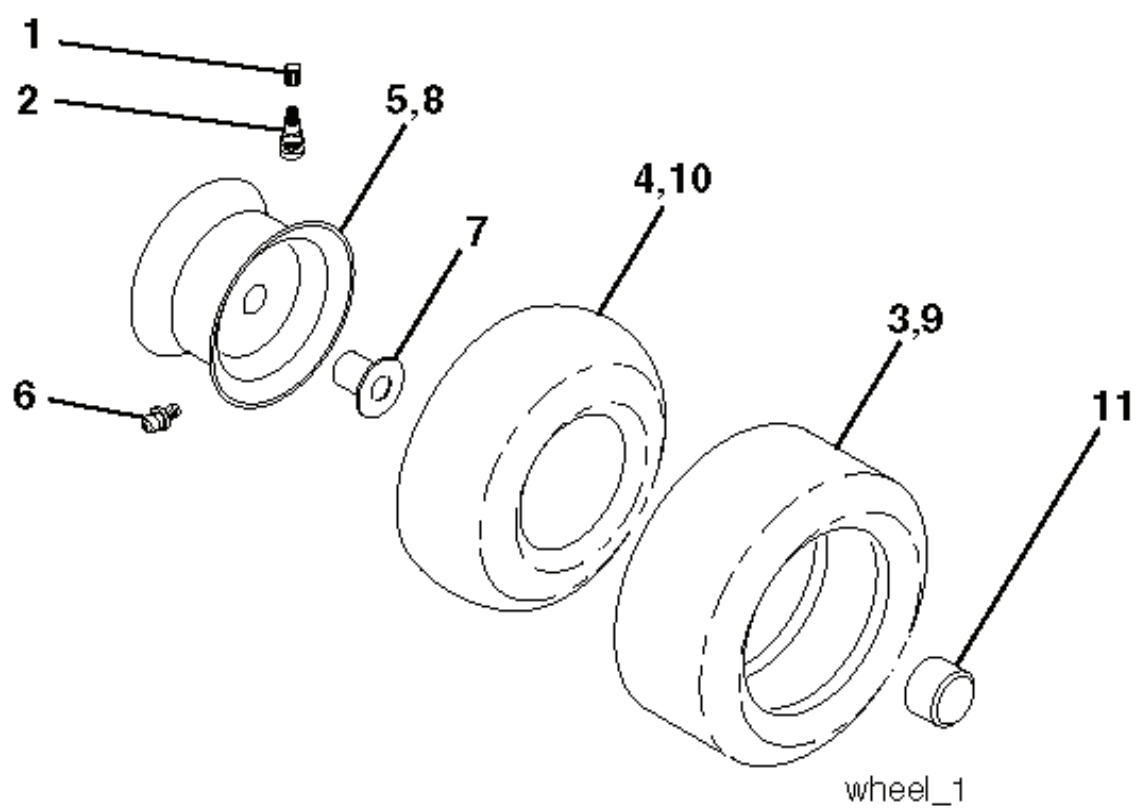

REF.	PART NO.	DESCRIPTION	REMARK	QTY.	KIT
1	532429121	CUTTING DECK		1	
3	532431864	BRACKET		1	
5	532124670	RETAINER RING		1	
6	532165557	ROD		1	
8	532181712	BOLT		1	
9	810030600	WASHER		1	
10	532140296	WASHER		1	
11	532427984	RIDE ON BLADE		1	
13	532137645	SHAFT		1	
14	532128774	BEARING HOUSING		1	
15	532110485	BEARING		1	
16	532427985	BLADE		1	
17	872140610	BOLT		1	
19	532132827	SPEC. BOLT		1	
20	532181713	BOLT		1	
22	532431169	BRACKET		1	
27	532427981	BRACKET		1	
30	532173984	SCREW		1	
31	532187690	WASHER		1	
32	532153532	PULLEY		1	
33	532400234	NUT		1	
36	532146763	PULLEY		1	
40	873680600	NUT		1	
41	873900600	NUT		1	
44	532430210	COVER		1	
45	532430209	COVER		1	
46	532137729	SCREW		1	
55	532199498	ARM		1	
56	532165723	SPACER		1	
61	532199486	SPRING		1	
68	532429532	BELT		1	
69	532165482	SHAFT		1	
80	532423062	NUT		1	
84	532156085	BELT GUIDE		1	
116	532193406	BOLT		1	
117	532174873	WHEEL		1	
119	819132012	WASHER		1	
124	872110612	BOLT		1	
131	532165661	PIPE		1	
260	817670608	SCREW		1	
298	817490628	SCREW		1	
300	532196539	BOLT		1	
306	532423063	WASHER		1	
311	532430774	COVER		1	
312	532430775	COVER		1	
--	532181857	BEARING HOUSING	Mandrel Assembly (Includes housing, shaft assembly, and bearing only - pulley/nut/washer and blade bolt/washers not included)	1	
--	532181858	BEARING HOUSING		1	
--	532433038	CUTTING DECK	Replacement Mower, Complete (Std. Deck - Order separately guage wheel components key nos. 116, 117 & 119)	1	

REF.	PART NO.	DESCRIPTION	REMARK	QTY.	KIT
1	532059192	CAP VALVE		1	
2	532065139	NIPPLE		1	
3	532106222	TIRE	Front 15" x 6.0"-6"	1	
4	532059904	HOSE	(Service Item Only)	1	
5	532138336	RIM	Front 6"	1	
6	532124957	FITTING	(Front Wheel Only)	1	
7	532124959	BEARING	(Front Wheel Only)	1	
8	532138337	RIM SPROCKET	Rear 8"	1	
9	532122082	TIRE	Rear 20" x 10"-8"	1	
10	532124926	HOSE	(Service Item Only)	1	
11	532175039	HUB CAP		1	
--	532144334	SEALING FOAM		1	