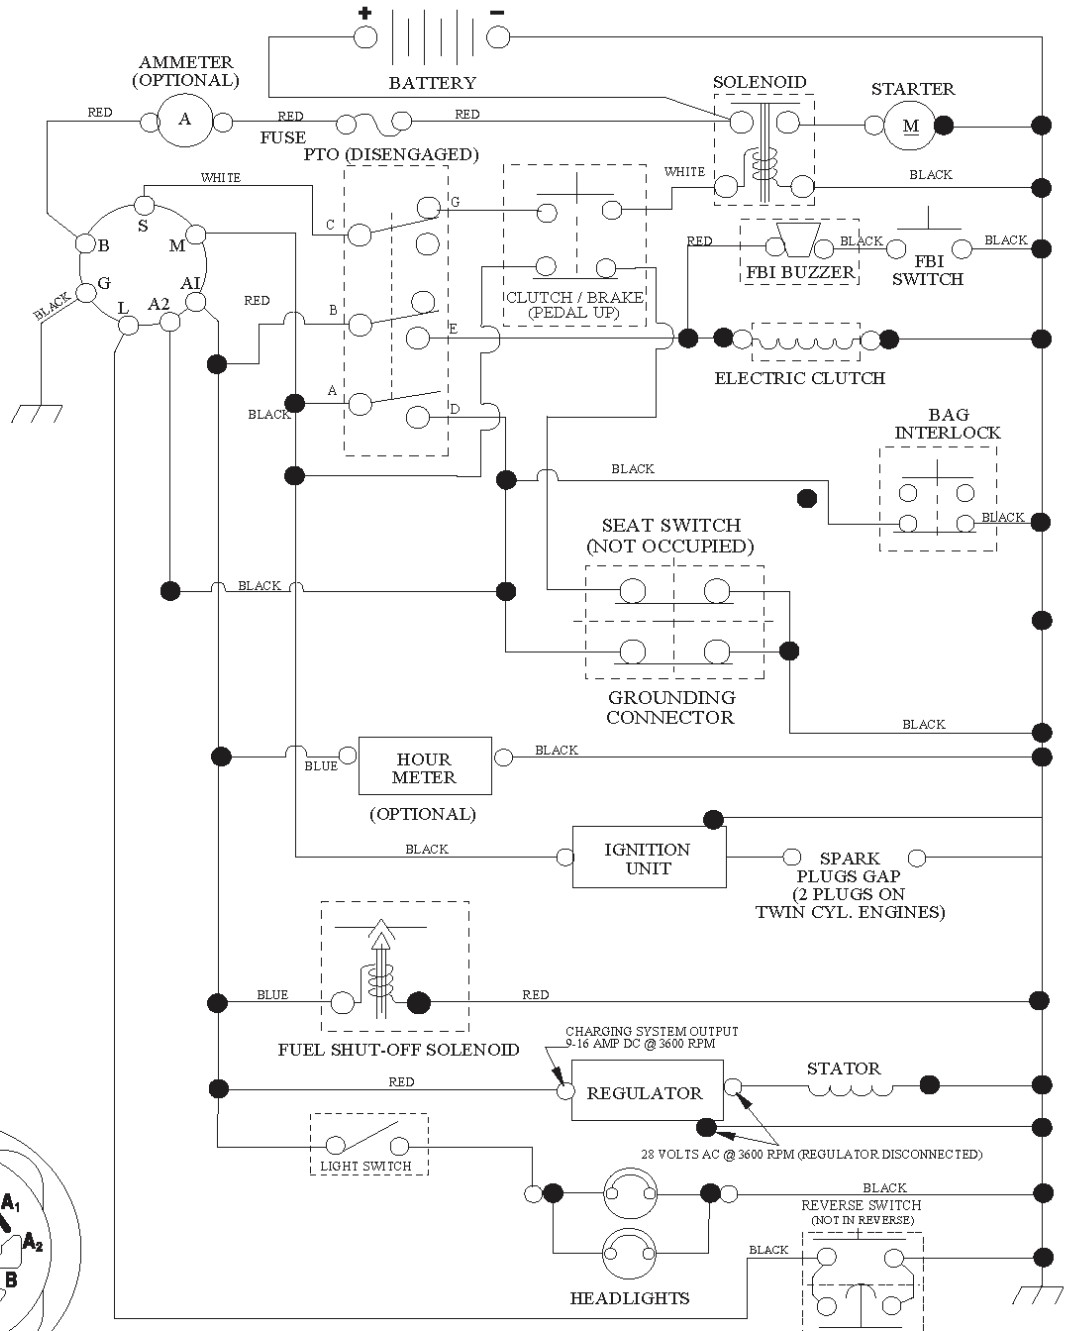

IGNITION SWITCH

POSITION	CIRCUIT "MAKE"
OFF	M+G+A1
RUN/OVERRIDE	B+A1
RUN	B+A1 L+A2
START	B + S + A1

03048

WIRING INSULATED CLIPS
NOTE: IF WIRING INSULATED CLIPS WERE REMOVED FOR SERVICING OF UNIT, THEY SHOULD BE RE-INSTALLED TO PROPERLY SECURE YOUR WIRING.

PTO SWITCH

POSITION	CIRCUIT
OFF	C + G, B + H
ON	C + F, B + E, A + D

NON-REMOVABLE CONNECTIONS

REMOVABLE CONNECTIONS