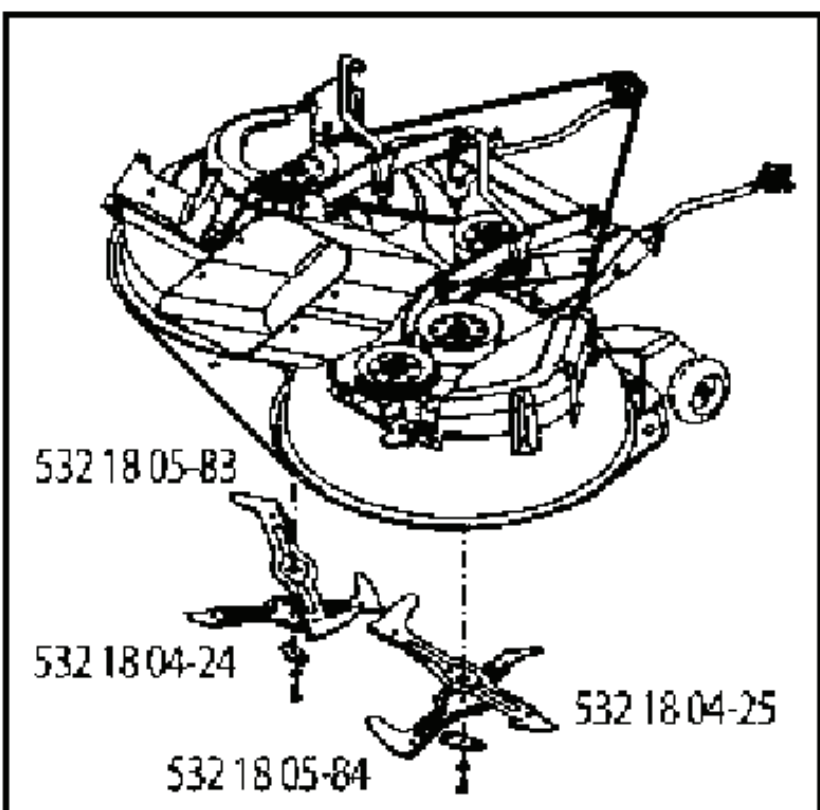

REF.	PART NO.	DESCRIPTION	REMARK	QTY.	KIT
1	532163465	BATTERY		1	
2	874760412	BOLT		1	
16	532176138	MICRO SWITCH		1	
21	532175688	HARNESS		1	
22	532004152	BULB		1	
24	532165987	CABLE		1	
25	532421299	CABLE		1	
26	532175158	FUSE		1	
27	873510400	NUT		1	
28	532127725	CABLE		1	
29	532192749	SWITCH.SEAT.DP W/RAMPS		1	
30	532193350	IGNITION MODULE		1	
33	532411935	KEY		1	
34	532110712	SWITCH		1	
40	532197434	CABLE ASSY		1	
41	871110408	BOLT		1	
42	532131563	COVER		1	
43	532192507	SOLENOID		1	
48	532140844	ADAPTER		1	
50	532174651	SWITCH		1	
51	532140405	FRAME		1	
52	532141940	WIRE		1	
58	532169419	BUZZER		1	
59	532180379	SWITCH FBI		1	
66	817490608	SCREW		1	
79	532175242	HOLDER		1	
92	532196615	CABLE ASSY		1	
93	532192540	SCREW		1	
94	532191834	MODULE.REVERSE.ROS		1