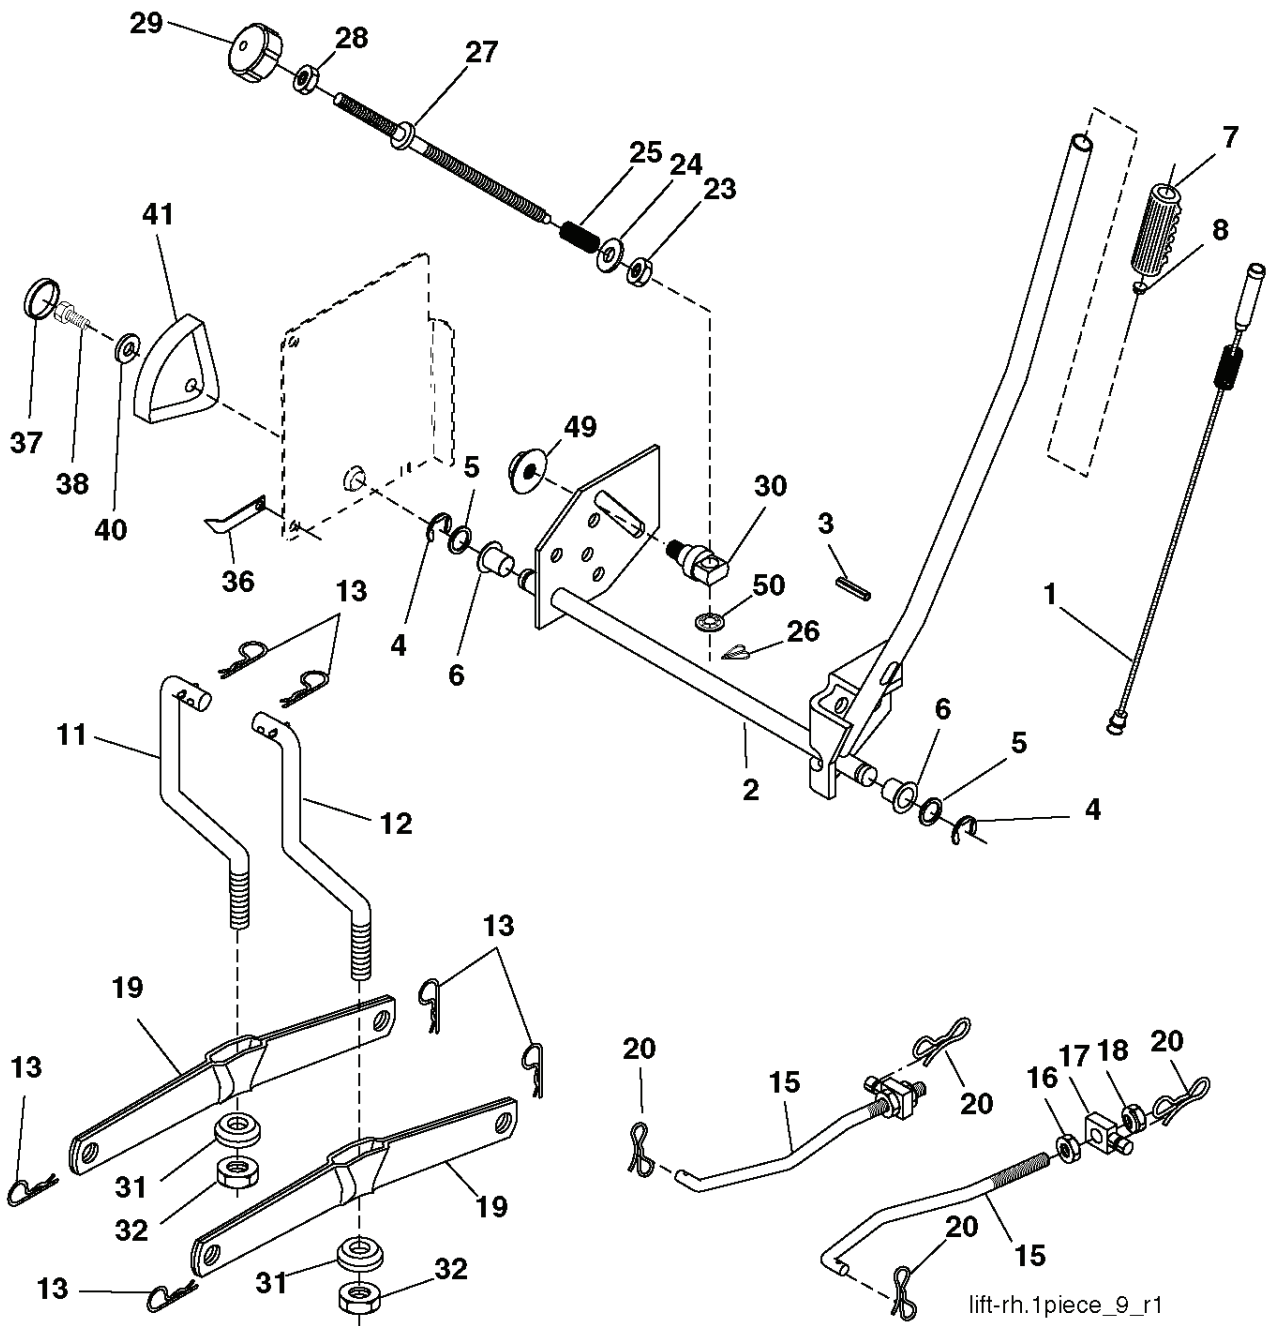

lift-rh.1piece_9_r1

REF.	PART NO.	DESCRIPTION	REMARK	QTY.	KIT
1	532404981	PLUNGE		1	
2	532159471	LEVER		1	
3	532105767	PIN RETAINING SCREW		1	
4	812000002	RETAINER RING		1	
5	819211621	WASHER		1	
6	532120183	BEARING		1	
7	532125631	HANDLE		1	
8	532124526	KNOB		1	
11	532139865	LINK		1	
12	532139866	LINK		1	
13	532124670	RETAINER RING		1	
15	532173288	LINK		1	
16	873350800	NUT		1	
17	532175689	BRACKET		1	
18	873800800	NUT		1	
19	532139868	LEVER		1	
20	532194209	SPRING		1	
23	532110807	NUT		1	
24	819131016	WASHER		1	
25	532124874	SPRING		1	
26	532169484	PIN		1	
27	532126971	LEVER		1	
28	873350600	NUT		1	
29	532138057	KNOB		1	
30	532150233	TRUNNION		1	
31	532169865	BEARING		1	
32	873540600	NUT		1	
36	532155097	INDICATOR		1	
37	532123935	PLUG		1	
38	817060516	SCREW		1	
40	819112410	WASHER		1	
41	532123934	INDICATOR		1	
49	532409149	NUT		1	
50	532110452	NUT		1