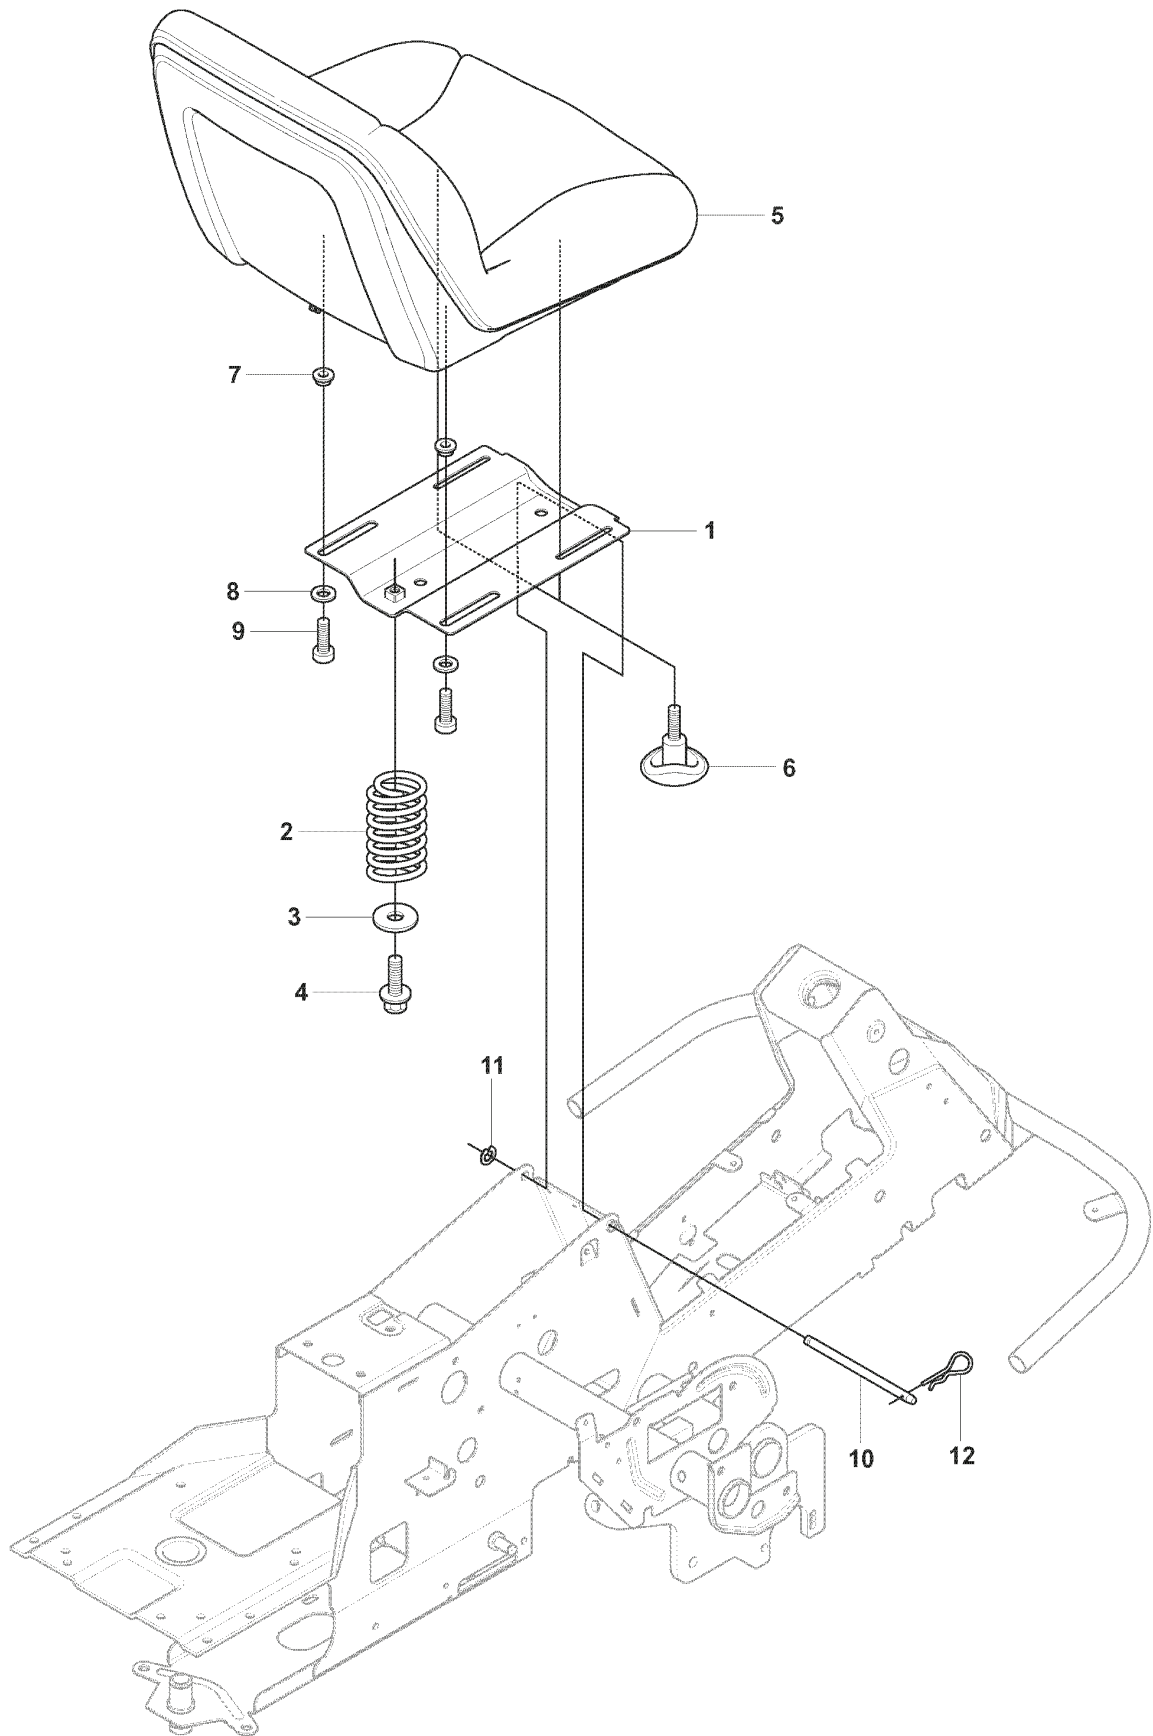

A 965 10 50-01 RIDER R175AWD
SEAT, TS2500

REF.	PART NO.	DESCRIPTION	REMARK	QTY.	KIT
1	544328503	SEAT BRACKET		1	
2	506915301	COMPRESSION SPRING		1	
3	734117441	WASHER		1	
4	725249371	SCREW EHHM		1	
5	544433301	SEAT		1	
6	506565501	JUSTERVRED		2	
7	506565301	BUSHING		2	
8	734116441	WASHER		2	
9	506556301	SCREW UNC		2	
10	506509901	SHAFT		1	
11	735311200	CIRCLIP		1	
12	506668801	SPRING COTTER		1