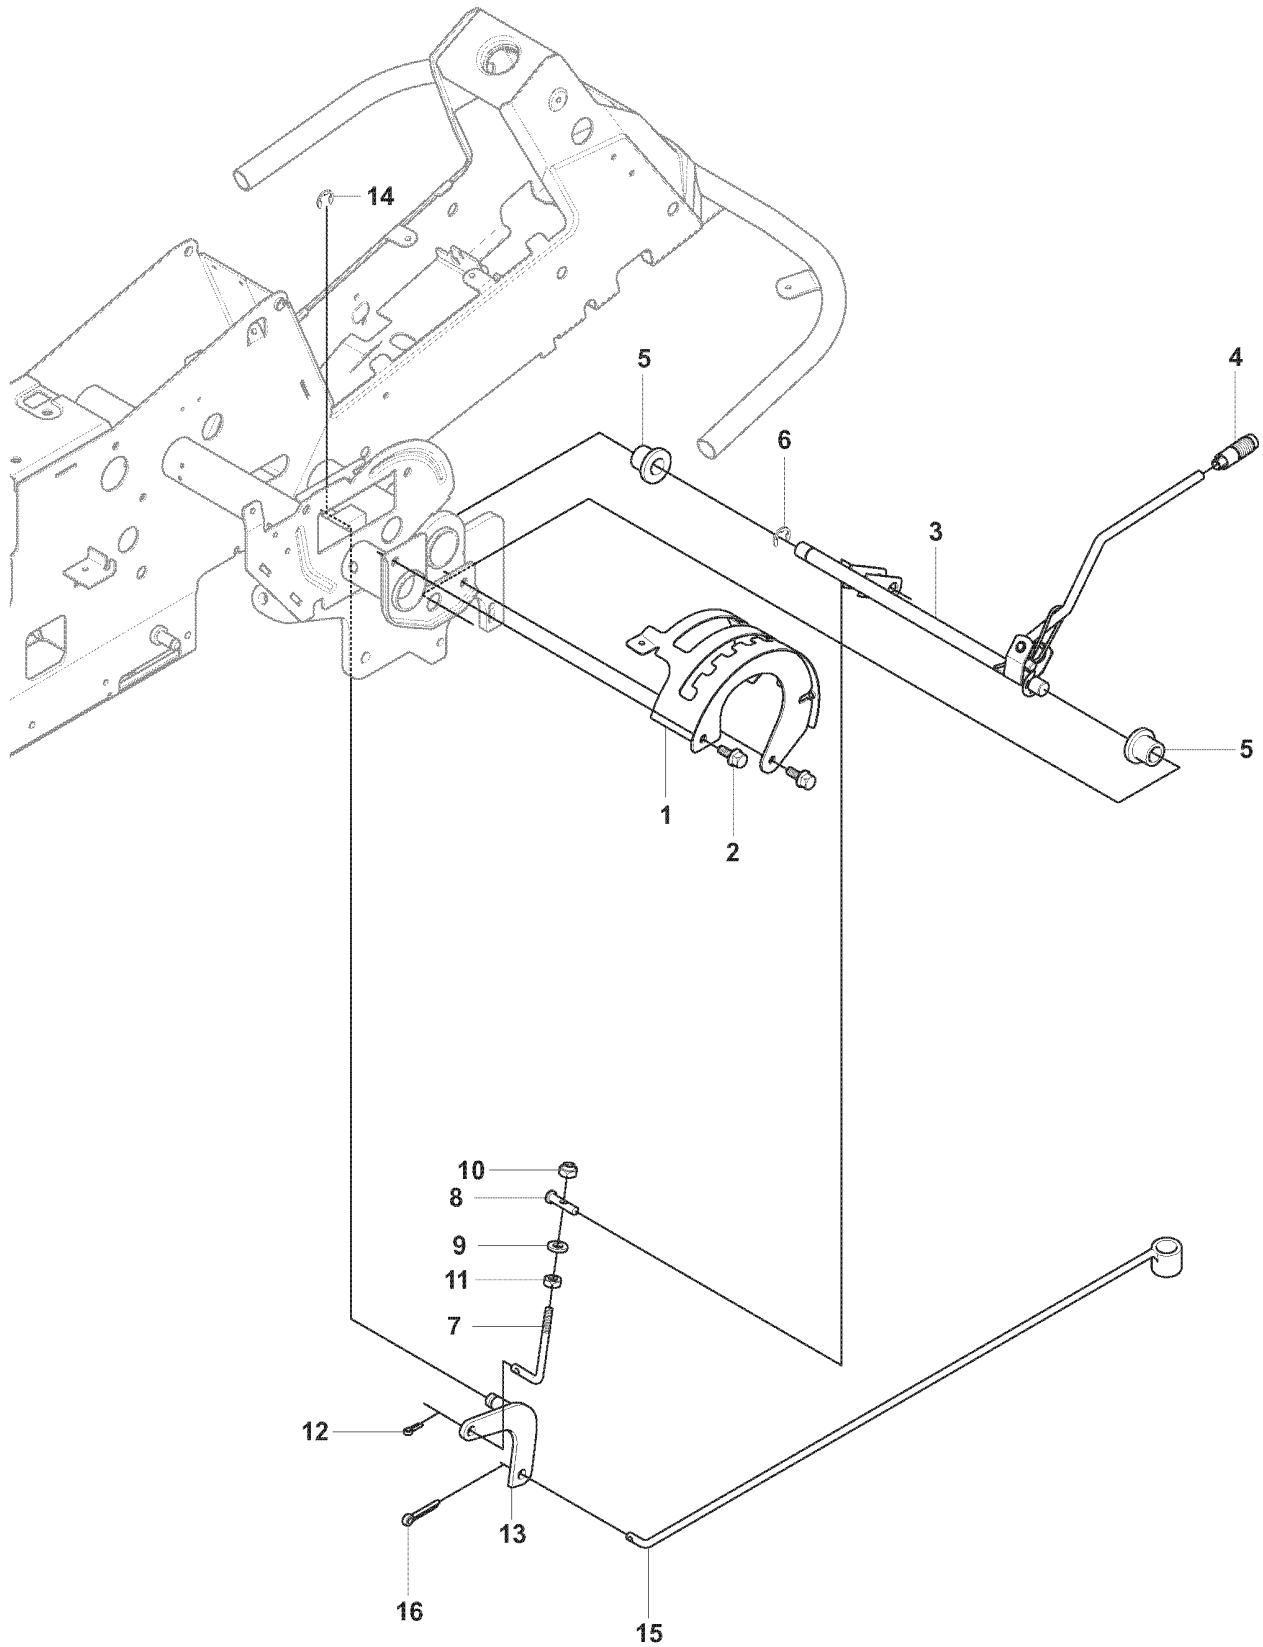

D 965 10 50-01 RIDER R175AWD
HEIGHT ADJUSTMENT

REF.	PART NO.	DESCRIPTION	REMARK	QTY.	KIT
1	535501401	CONTROL PLATE		1	
2	506570103	SCREW EHHFM		2	
3	504734501	ADJUSTER		1	
4	506542001	HANDLE		1	
5	506554301	BEARING		2	
6	735312220	E-CLIP		1	
7	506908201	HEIGHT ROD		1	
8	506784601	PEN		1	
9	734117201	WASHER		1	
10	732211801	LOCK NUT		1	
11	731231801	HEXAGON NUT		1	
12	721618301	SPLIT PIN		1	
13	506998301	LINK ASSY		1	
14	735311520	E-CLIP		1	
15	506975101	CONNECTOR		1	
16	721618301	SPLIT PIN		1