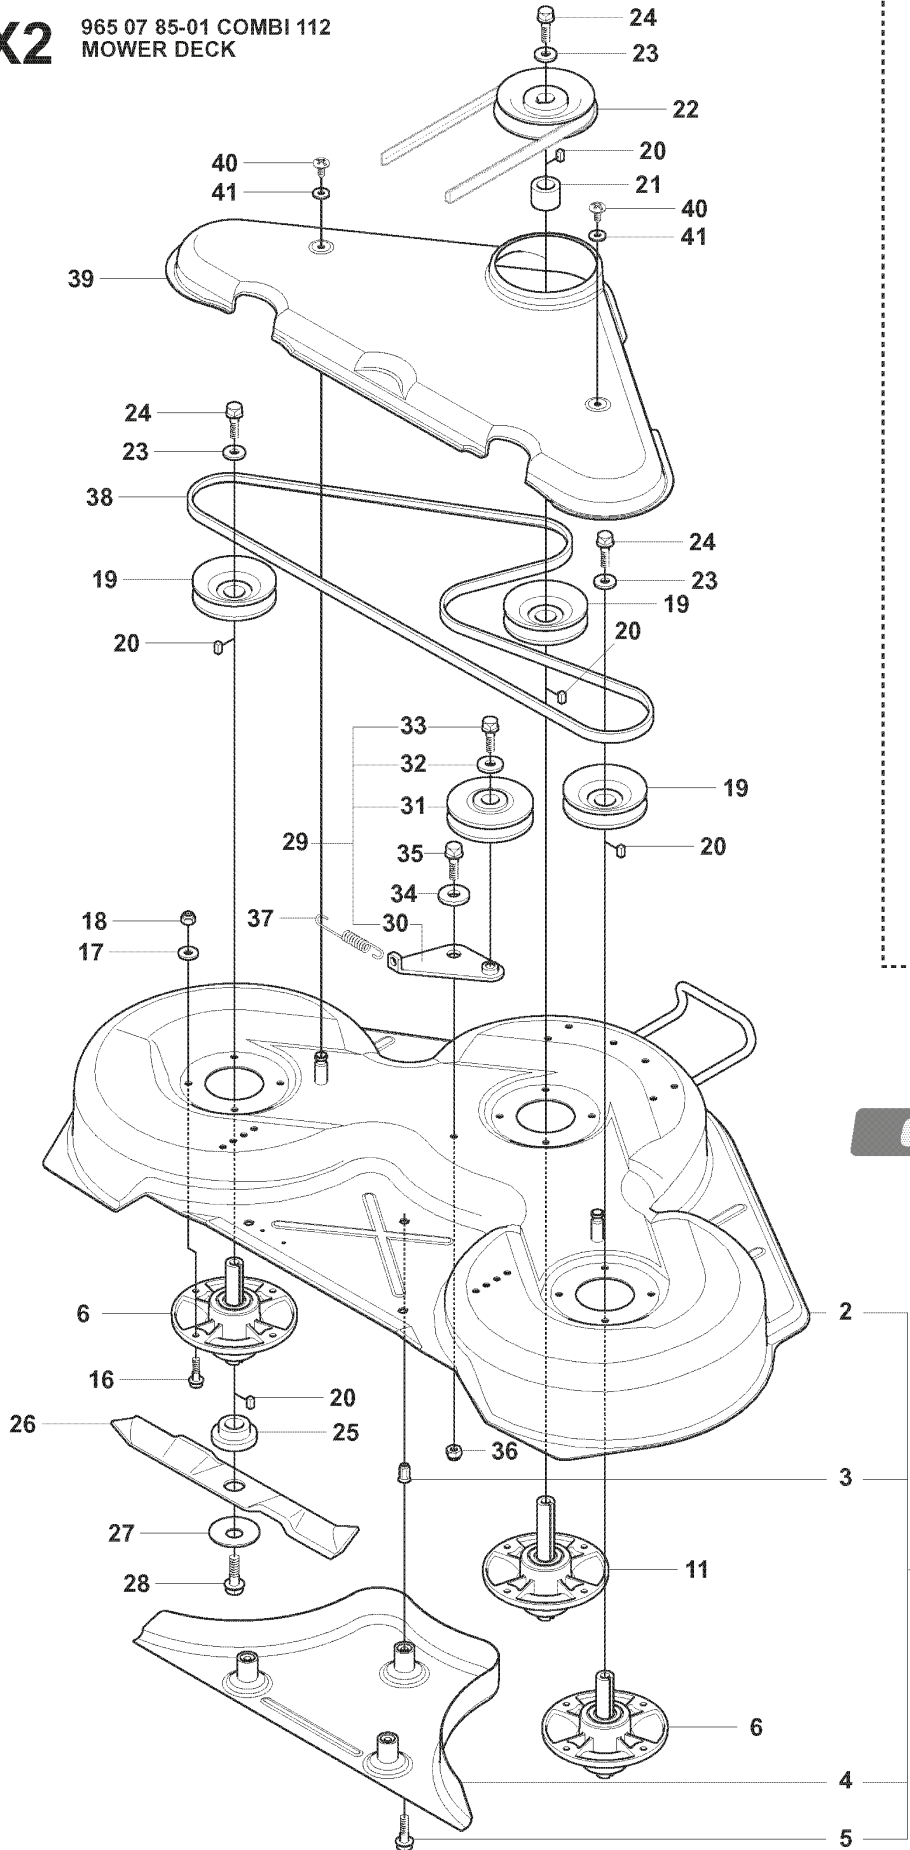

X2 965 07 85-01 COMBI 112
MOWER DECK

Yttre.
Outer.
Exterieur.
Äusser.
Ulko.

REF.	PART NO.	DESCRIPTION	REMARK	QTY.	KIT
1	544113003	CUTTING DECK		1	
2	544113101	CUTTING DECK		1	
3	506916201	NUT		3	
4	544449301	PLUG		1	
5	506570104	SCREW EHHFM		3	
6	544065901	BLADE HOUSING ASSY		2	
7	544067902	SHAFT		1	
8	738230434	BALL BEARING		2	
9	544068001	SPACING SLEEVE		1	
10	544067801	BEARING HOUSING		1	
11	544065902	BLADE HOUSING ASSY		1	
12	544067901	SHAFT		1	
13	738230434	BALL BEARING		2	
14	544068001	SPACING SLEEVE		1	
15	544067801	BEARING HOUSING		1	
16	535423801	SCREW RSQM		12	
17	734116401	WASHER		12	
18	732211801	LOCK NUT		12	
19	506922101	PULLEY		3	
20	506533501	PARALLEL KEY		7	
21	544068002	SPACING SLEEVE		1	
22	506778601	PULLEY		1	
23	734117441	WASHER		3	
24	544114101	SCREW EHHM		3	
25	535504202	ADAPTER		3	
26	504188110	BLADE		3	
27	506792301	KNIFE PLATE		3	
28	544114101	SCREW EHHM		3	
29	506540701	BELT TENSIONER ASSY		1	
30	506519501	SPÄNNARM KPL.		1	
31	506532701	PULLEY		1	
32	734116441	WASHER		1	
33	506558302	SCREW EHHFT		1	
34	506918702	WASHER		1	
35	725245171	SCREW EHHM		1	
36	732211801	LOCK NUT		1	
37	506533101	SPRING		1	
38	535411901	BELT		1	
39	544096201	BELT COVER		1	
40	506982601	SCREW		2	
41	506559701	WASHER		2	
75	506789701	LABEL		1	
76	544238105	LABEL		1