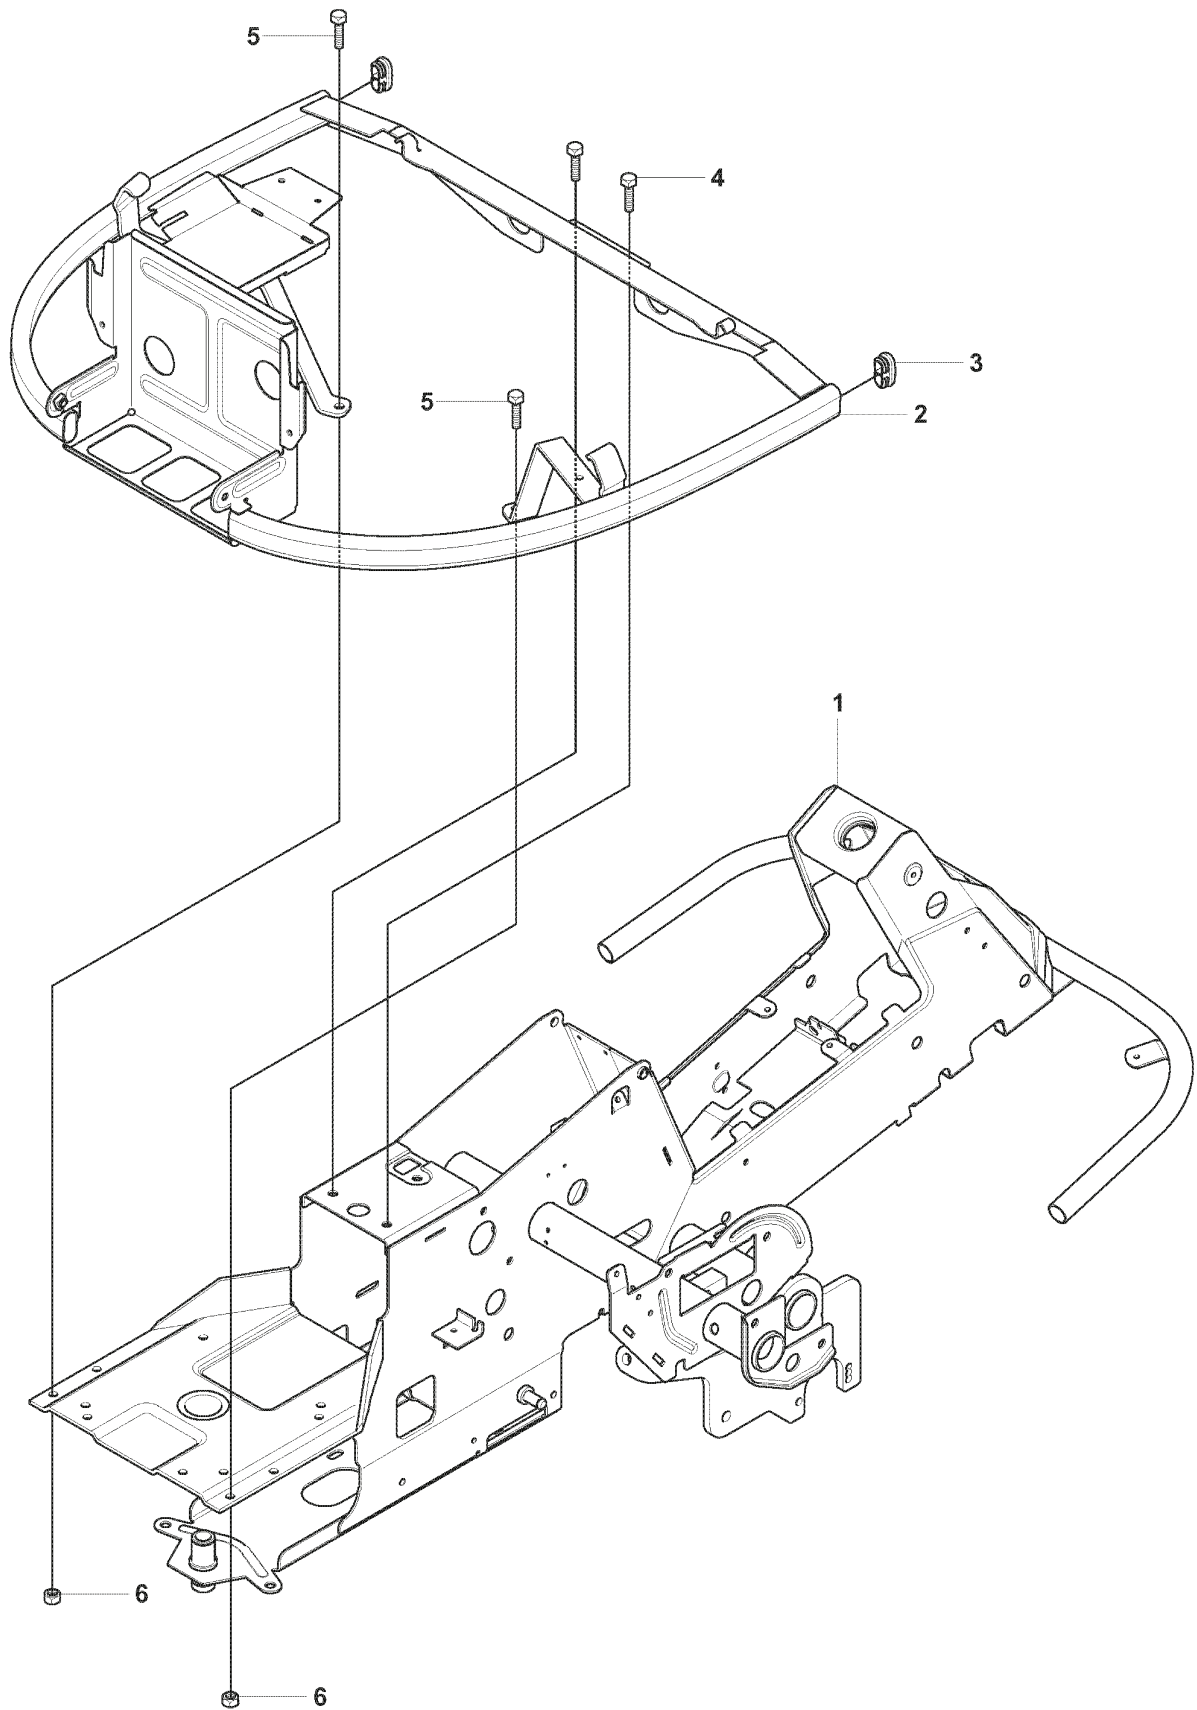

F 965 10 50-01 RIDER R175AWD
CHASSIS

REF.	PART NO.	DESCRIPTION	REMARK	QTY.	KIT
1	544842401	FRAME		1	
2	544244202	ENGINE FRAME		1	
3	544244401	PLUG		2	
4	506570103	SCREW EHHFM		2	
5	725245171	SCREW EHHM		2	
6	732211801	LOCK NUT		2