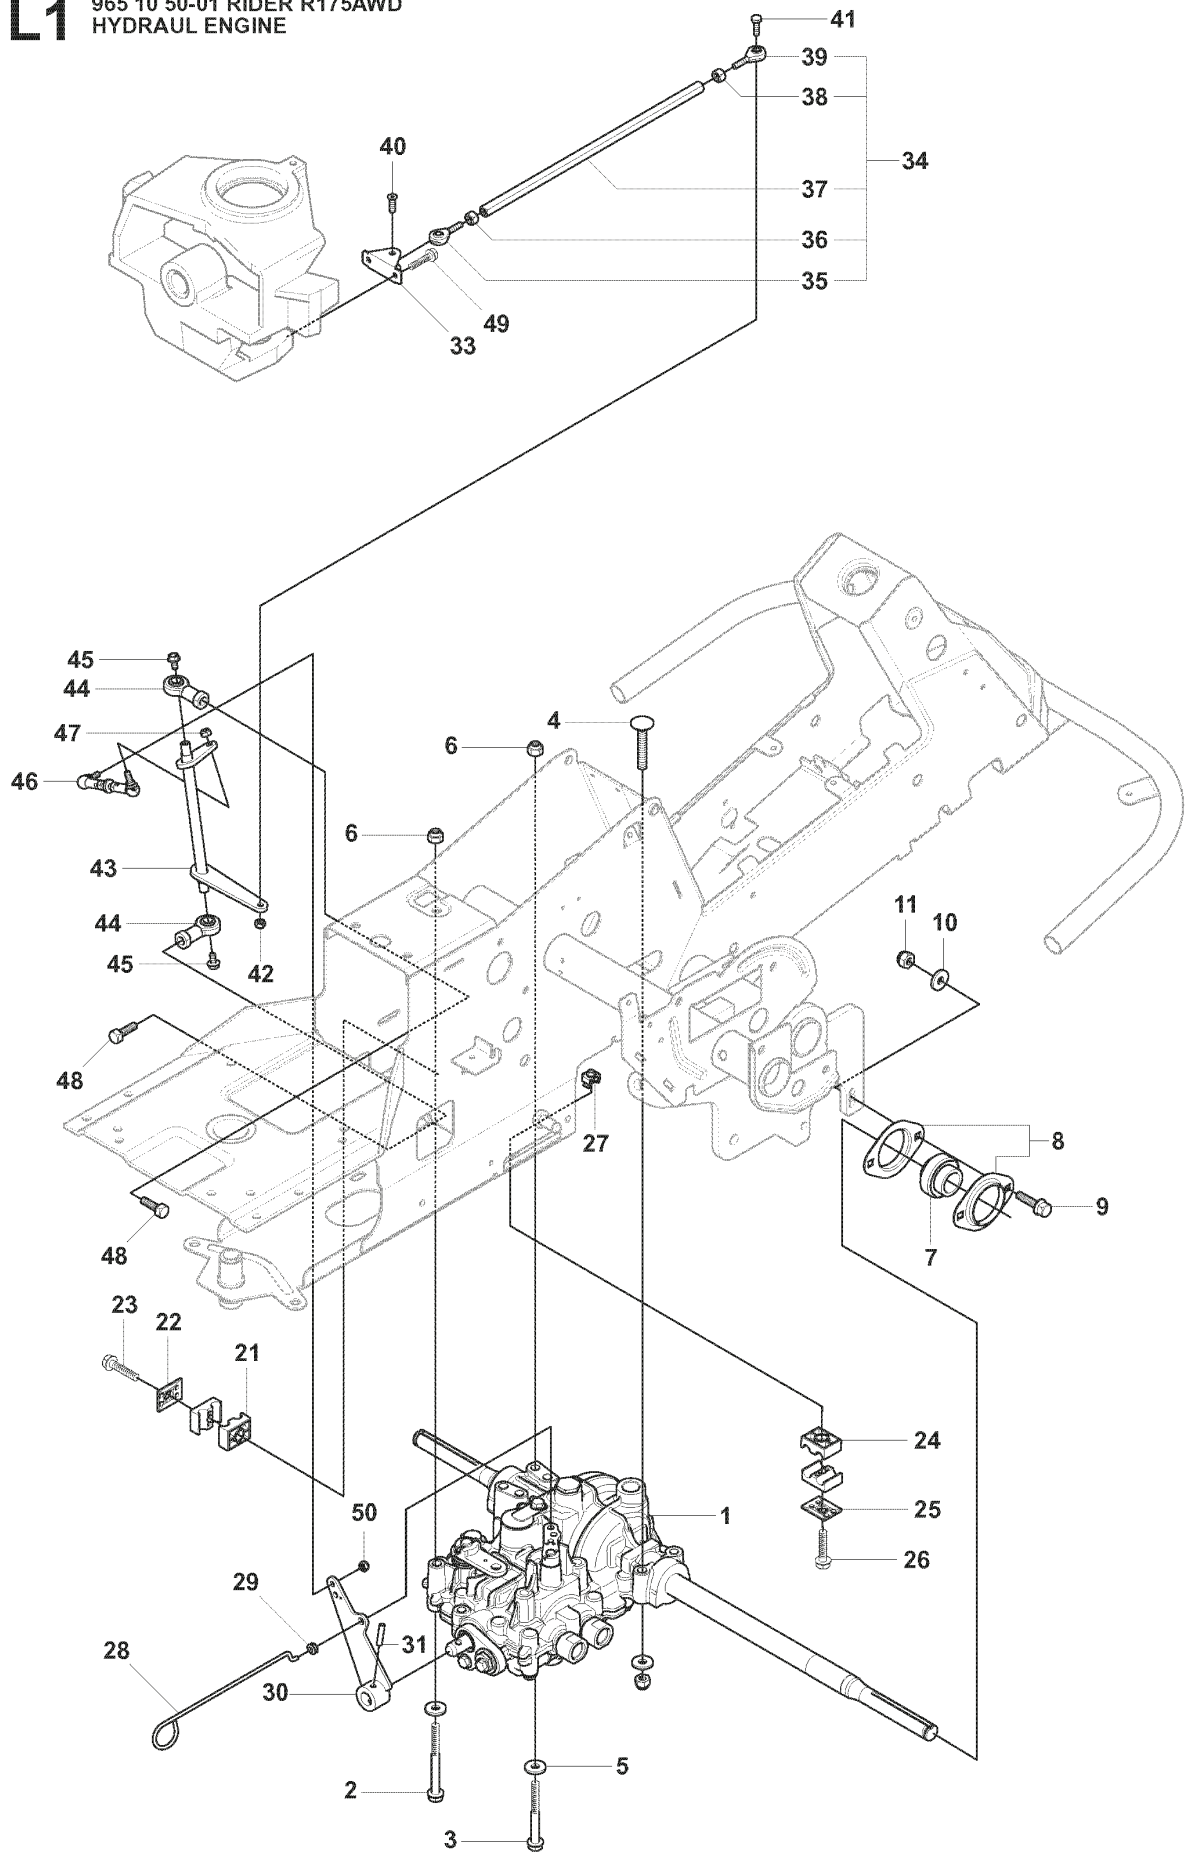

RIDER 175 AWD, 965 10 50-01, 2008-06

SPARE PARTS LIST

L1 965 10 50-01 RIDER R175AWD
HYDRAUL ENGINE

REF.	PART NO.	DESCRIPTION	REMARK	QTY.	KIT
1	544116001	TRANSMISSION		1	
2	725246751	SCREW EHHM		1	
3	725246451	SCREW EHHM		1	
4	535423803	SCREW RSQM		1	
5	734116401	WASHER		3	
6	732211801	LOCK NUT		3	
7	544008901	BEARING		1	
8	544009001	BEARING HOUSING		1	
9	506570105	SCREW EHHFM		2	
10	734116401	WASHER		2	
11	732211801	LOCK NUT		2	
21	544373303	PIPE CLAMP		1	
22	535438501	COVER WASHER		1	
23	725237861	SCREW EHHFT		1	
24	544373302	PIPE CLAMP		1	
25	544373802	COVER PLATE		1	
26	506570107	SCREW EHHFM		1	
27	544811701	CAGE NUT		1	
28	535499701	ARM		1	
29	503735801	BUSHING		1	
30	544435201	LEVER		1	
31	721434701	SPRING PIN		1	
33	535492802	BRACKET		1	
34	544456703	ROD		1	
35	535486602	ROD END		1	
36	503221018	HEXAGON NUT		1	
37	535486503	ROD		1	
38	731231601	HEXAGON NUT		1	
39	535486601	ROD END		1	
40	544841701	SCREW		1	
41	725237071	SCREW EHHM		1	
42	732251601	HEXAGON LOCKING NUT		1	
43	535497401	LEVER		1	
44	506951701	ROD END		2	
45	535475212	SCREW EHHFM		2	
46	544441901	ADJUSTMENT ROD		1	
47	732251601	HEXAGON LOCKING NUT		1	
48	725249371	SCREW EHHM		2	
49	725236651	HEXAGONAL SCREW M6X12		2	
50	732211601	LOCK NUT		1	

U 965 10 50-01 RIDER R175AWD
965 07 84-01 MOWER DECK, COMBI 103

REF.	PART NO.	DESCRIPTION	REMARK	QTY.	KIT
1	506929001	LABEL		1	
2	535437401	LABEL WARNING		1	
3	535431301	LÄNKRÖRRSINFÄSTN.KPL		1	
4	725254251	SCREW EHHM		1	
5	725253671	SCREW EHHM		1	
6	732252201	HEXAGON LOCKING NUT		2	
7	506597401	SCREW EHHFM		2	
8	732211801	LOCK NUT		2	
9	965078401	CUTTING DECK		1	