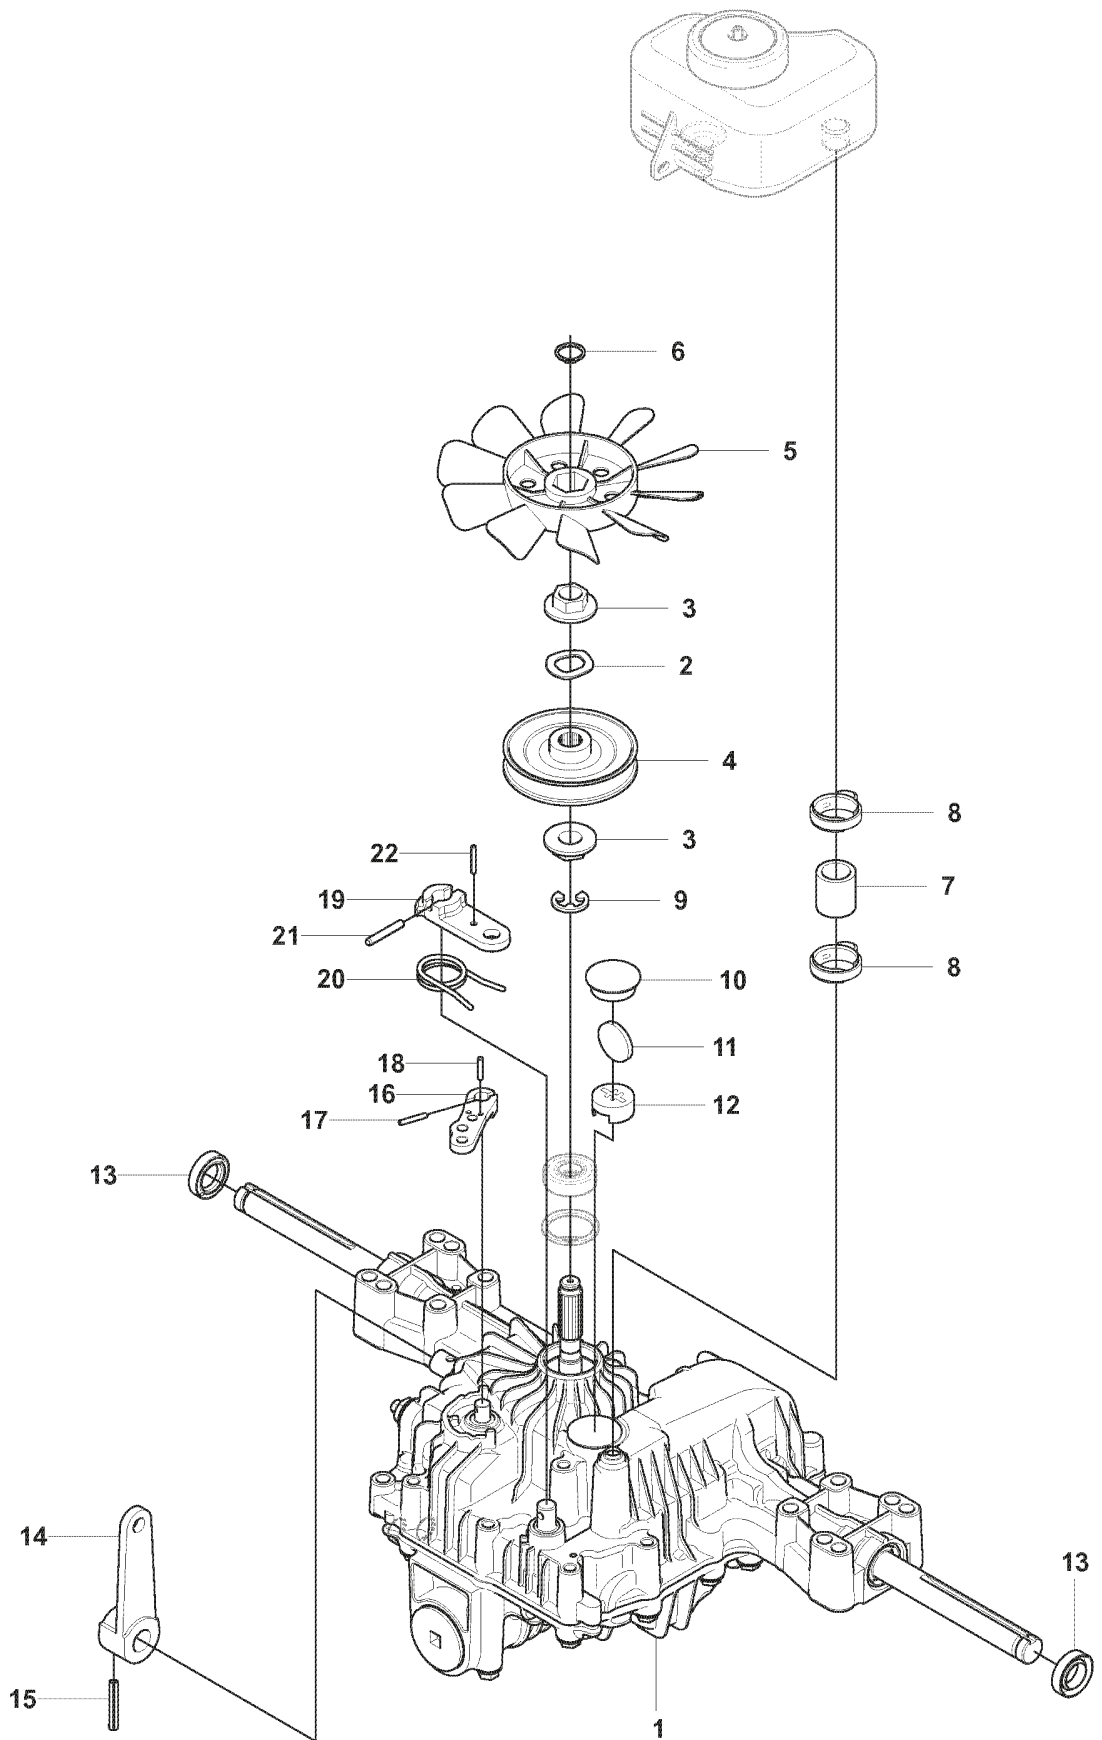

K 965 10 50-01 RIDER R175AWD
HYDROSTAT K574 SP

REF.	PART NO.	DESCRIPTION	REMARK	QTY.	KIT
1	544116101	TRANSMISSION		1	
2	506986501	SPRING WASHER		1	
3	506986601	DISTANCE		2	
4	502451901	PULLEY		1	
5	506986801	FAN		1	
6	735311500	CIRCLIP		1	
7	502451601	TUBE		1	
8	506987001	HOSE CLAMP		2	
9	535402807	CLIP		1	
10	535402832	PLUG		1	
11	535402829	MAGNET		1	
12	535402830	HOLDER		1	
13	535402837	SEALING		2	
14	502453201	CONTROL LEVER		1	
15	535402809	PIN RETAINING SCREW		1	
16	535402817	LEVER		1	
17	535402816	PIN RETAINING SCREW		1	
18	535402833	PIN RETAINING SCREW		1	
19	535402838	LEVER		1	
20	535402839	SPRING		1	
21	535402840	PIN RETAINING SCREW		1	
22	535402841	PIN		1