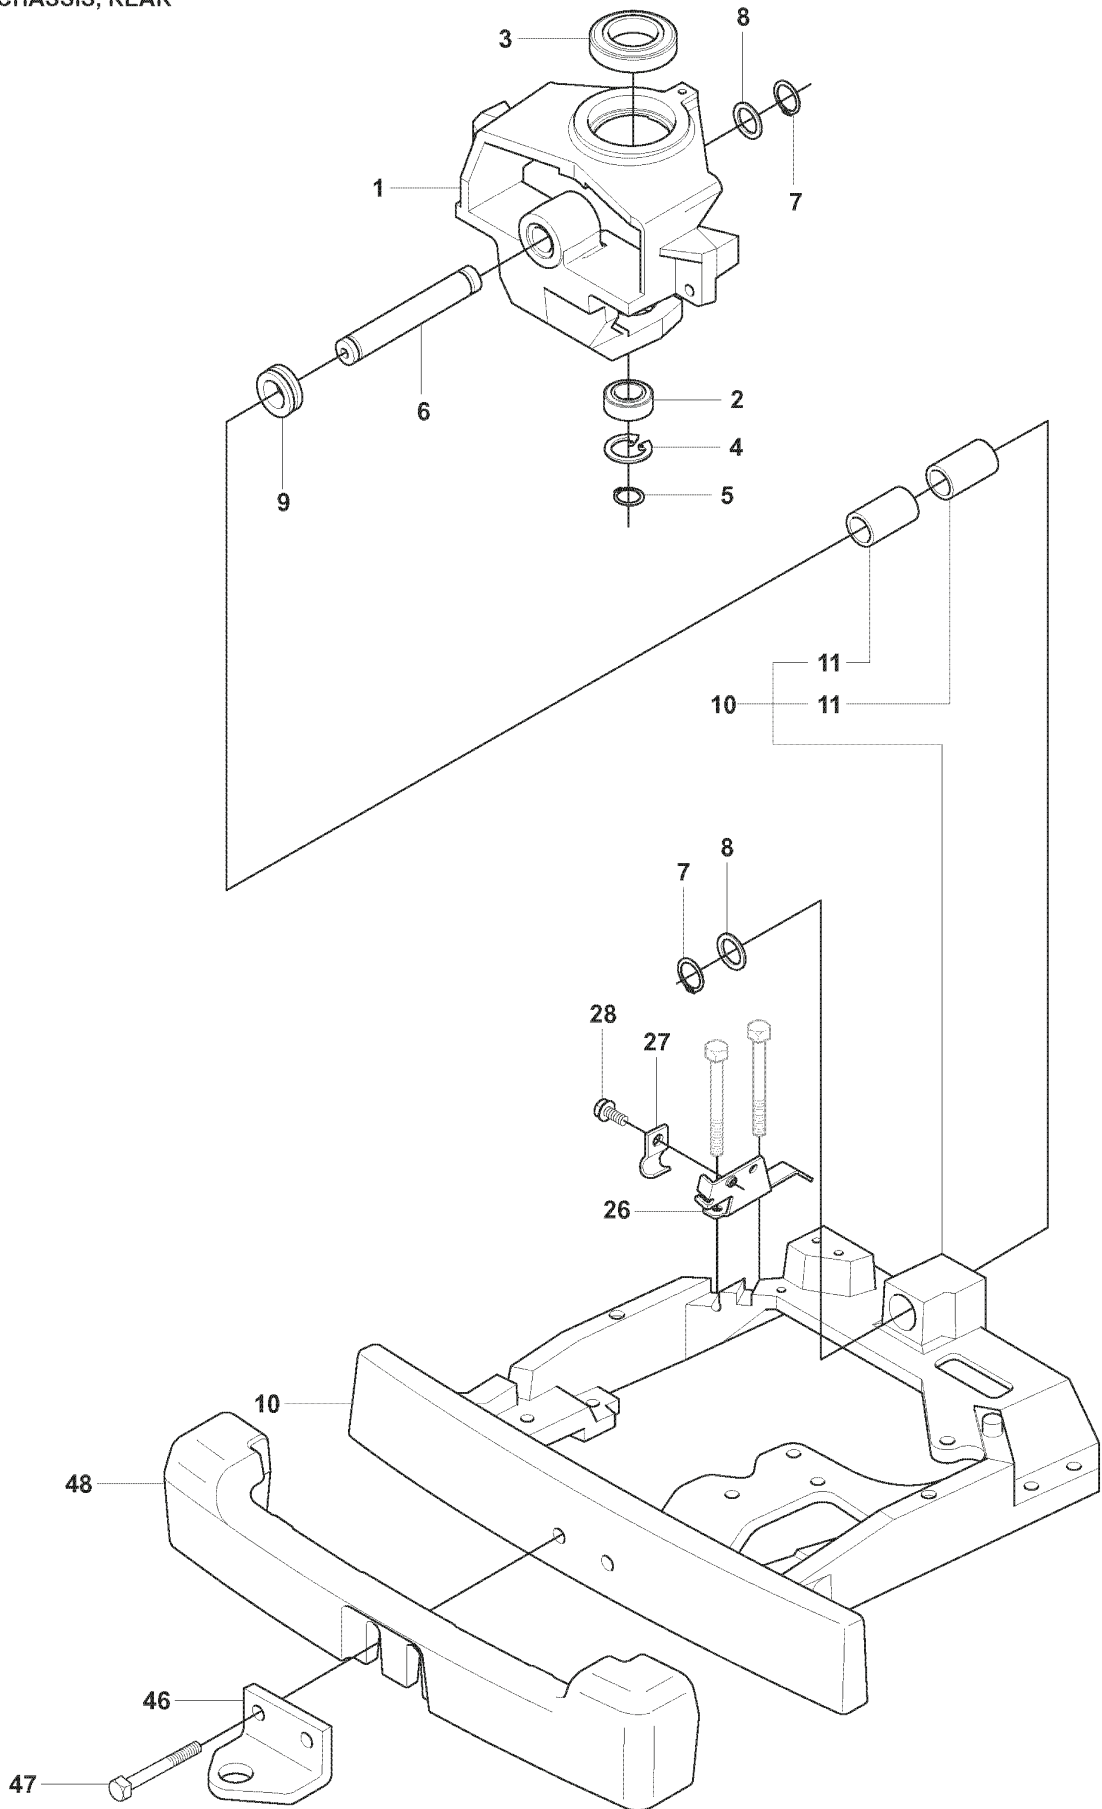

J1 965 10 50-01 RIDER R175AWD
CHASSIS, REAR

REF.	PART NO.	DESCRIPTION	REMARK	QTY.	KIT
1	506985803	SPINDLE		1	
2	738210504	BALL BEARING		1	
3	738211004	BALL BEARING		1	
4	735314010	CIRCLIP		1	
5	735312600	CIRCLIP		1	
6	506985901	SWING AXLE		1	
7	735312600	CIRCLIP		2	
8	506773401	WASHER		2	
9	740681421	V-RING		1	
10	535406001	BRACKET		1	
11	506986102	GLIDLAGER		2	
26	544262101	BRACKET		1	
27	506566501	CLIP		1	
28	725236461	SCREW EHHFT		1	
45	506889901	HITCH		1	
46	725250051	SCREW EHHM		2	
47	544039602	COUNTERWEIGHT		1