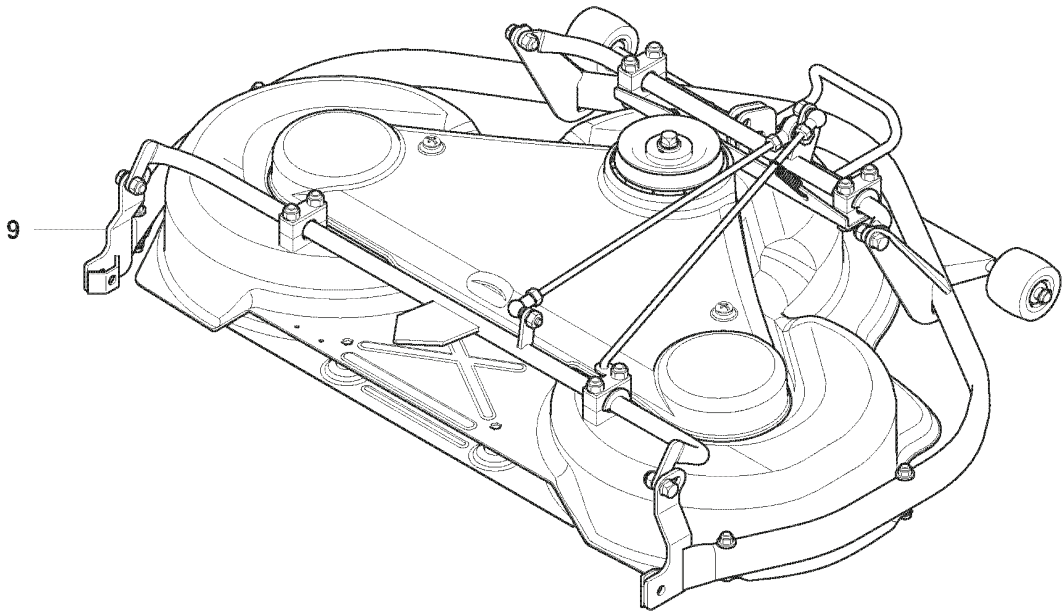

U 965 10 50-01 RIDER R175AWD
965 07 84-01 MOWER DECK, COMBI 103

REF.	PART NO.	DESCRIPTION	REMARK	QTY.	KIT
1	506929001	LABEL		1	
2	535437401	LABEL WARNING		1	
3	535431301	LÄNKRÖRRSINFÄSTN.KPL		1	
4	725254251	SCREW EHHM		1	
5	725253671	SCREW EHHM		1	
6	732252201	HEXAGON LOCKING NUT		2	
7	506597401	SCREW EHHFM		2	
8	732211801	LOCK NUT		2	
9	965078401	CUTTING DECK		1