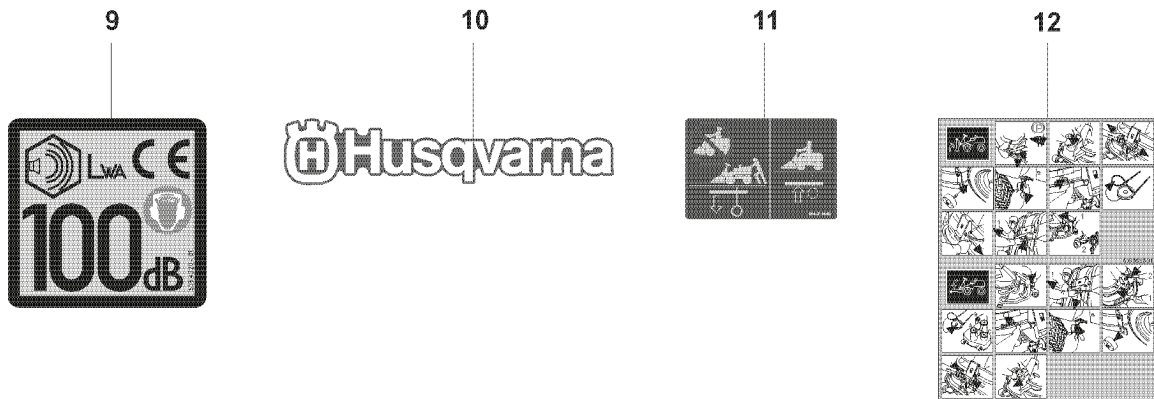

S 965 10 50-01 RIDER R175AWD
DECALS

REF.	PART NO.	DESCRIPTION	REMARK	QTY.	KIT
1	544438601	LABEL		1	
2	544438701	LABEL		1	
3	544438801	LABEL		1	
4	544439002	LABEL		1	
5	544439201	LABEL		1	
6	506584501	LABEL		1	
7	544833501	LABEL		2	
8	544833601	LABEL		1	
9	535432001	DECAL		1	
10	544391102	LABEL		1	
11	544211401	LABEL		2	
12	506999601	LABEL		1	
13	544833901	LABEL		1	
14	544833902	LABEL		1