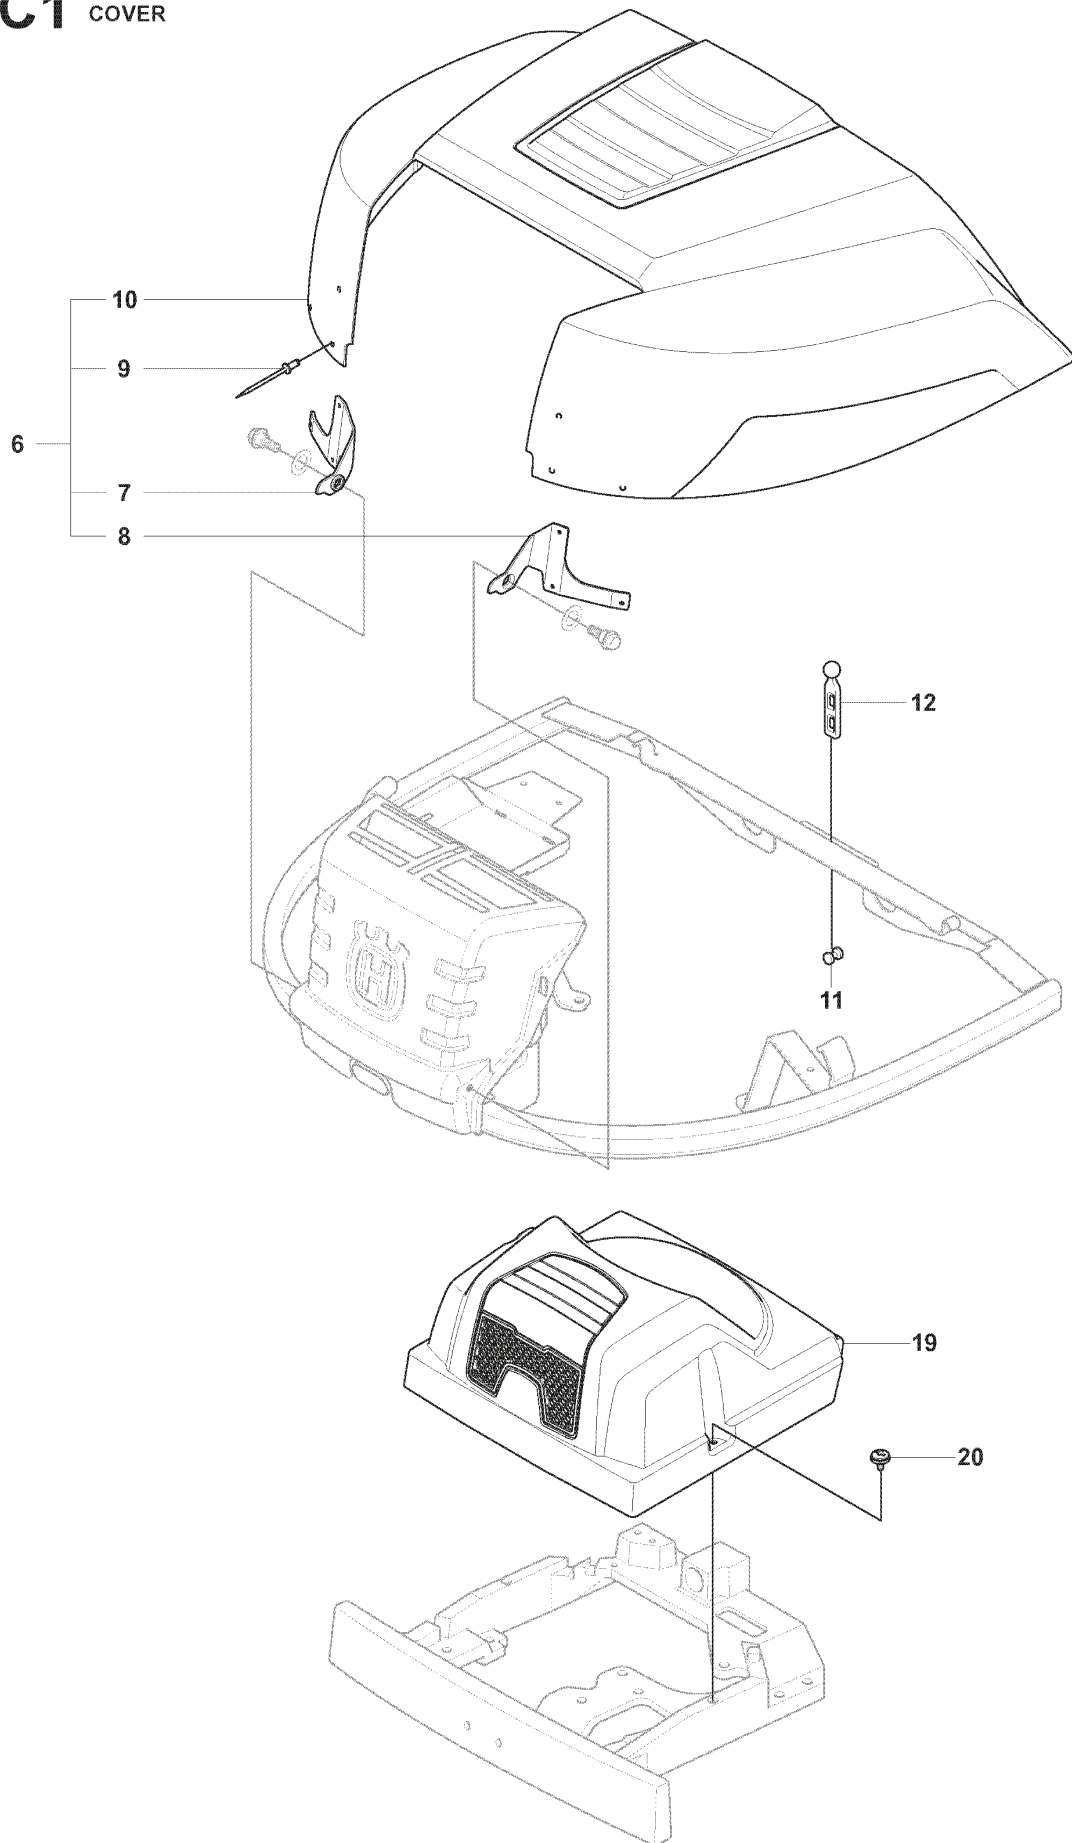

C1 965 10 50-01 RIDER R175AWD
COVER

REF.	PART NO.	DESCRIPTION	REMARK	QTY.	KIT
6	544245002	ENGINE HOOD ASSY		1	
7	544245101	HINGE		1	
8	544245102	HINGE		1	
9	722795402	RIVET		6	
10	544245202	ENGINE HOOD ASSY		1	
11	506599501	BUTTON		1	
12	506599601	GUMMISTROPP		1	
19	544373901	COVER		1	
20	544400501	SCREW		2