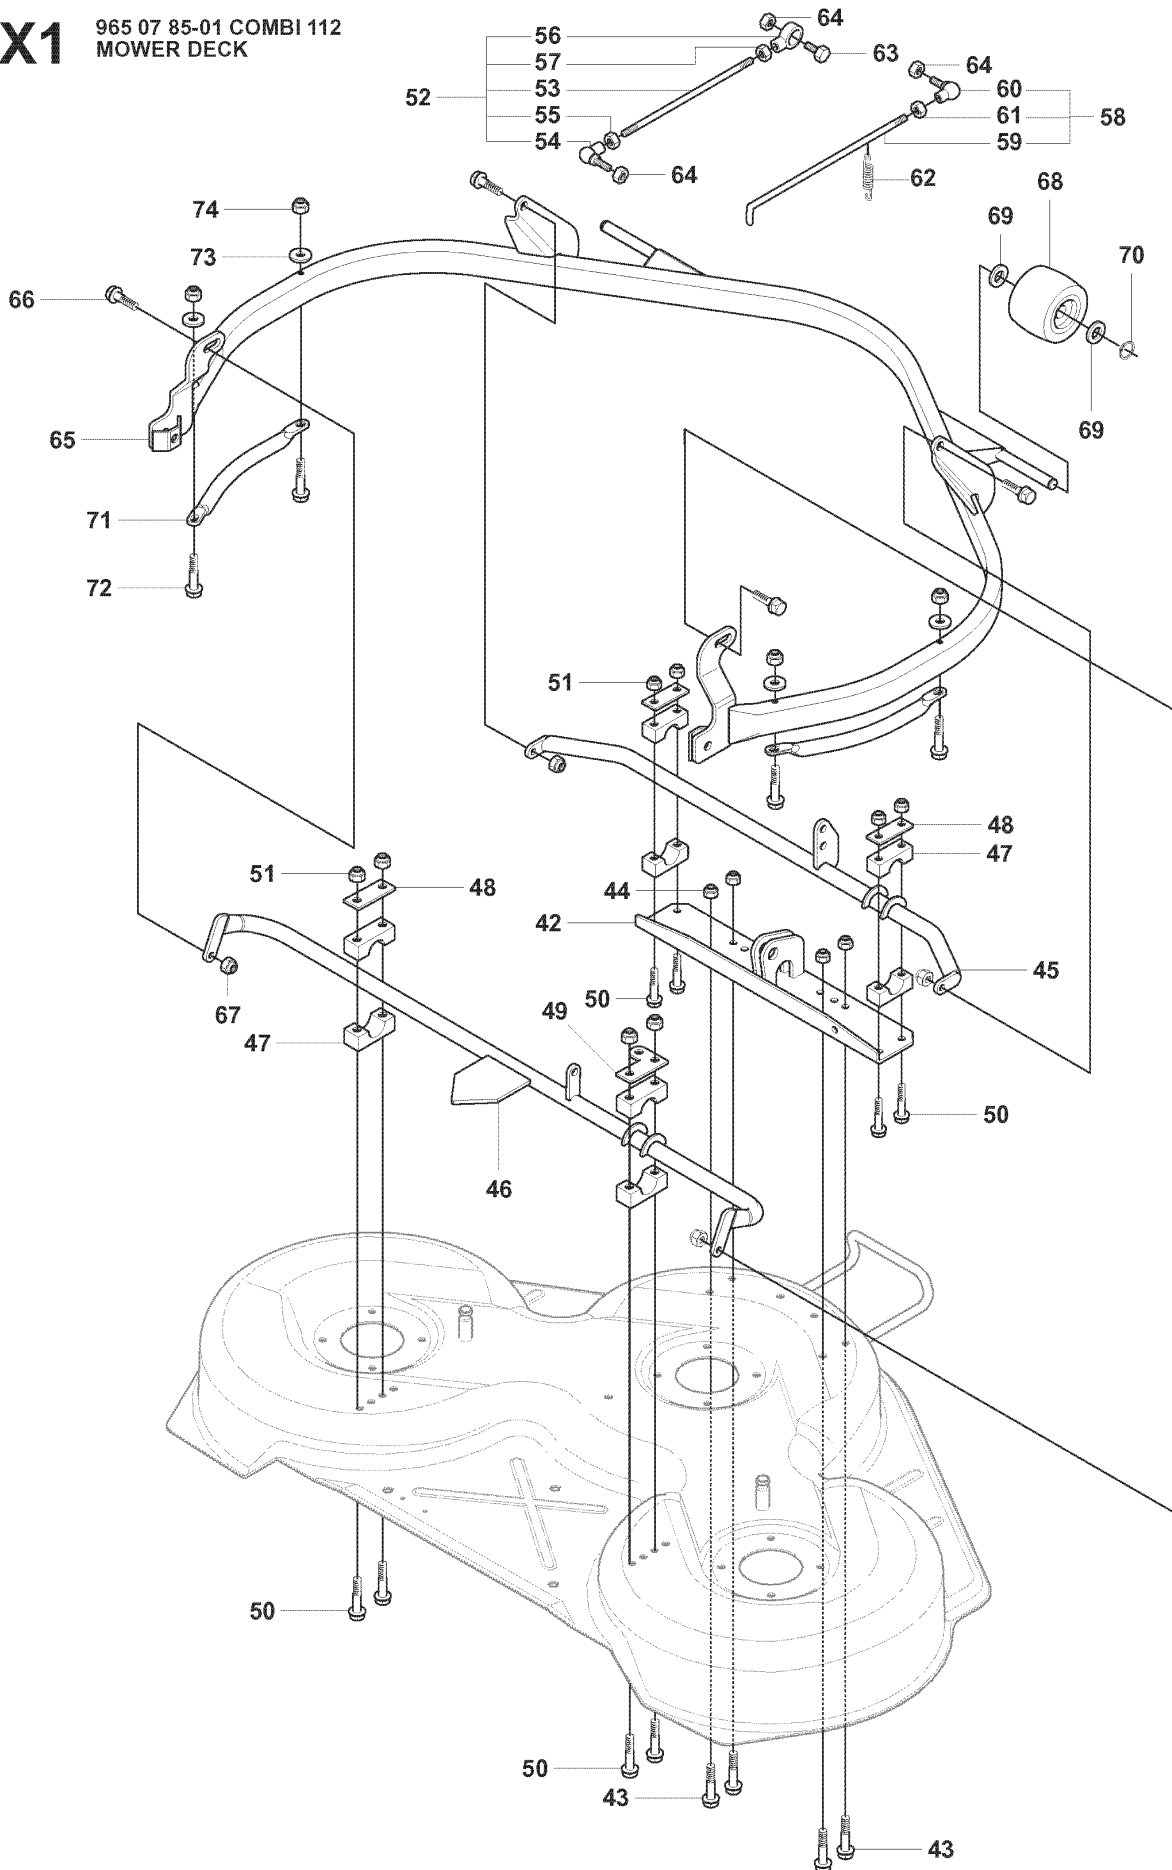

X1

965 07 85-01 COMBI 112
MOWER DECK

REF.	PART NO.	DESCRIPTION	REMARK	QTY.	KIT
42	535423001	BRACKET		1	
43	725245171	SCREW EHHM		4	
44	732211801	LOCK NUT		4	
45	535430601	FRONT CROSS TUBE ASS		1	
46	535431201	REAR CROSS TUBES ASS		1	
47	506869601	BEARING		8	
48	506813801	REINFORCING PLATE		3	
49	506979101	SERVICEBRICKA		1	
50	725246151	SCREW EHHM		8	
51	732211801	LOCK NUT		8	
52	506933904	PARALLEL ROD ASSY		1	
53	506814906	ROD		1	
54	506789901	VINKELLÄNK DIN 71802		1	
55	506897601	NUT		1	
56	506951701	ROD END		1	
57	731232051	HEXAGON NUT		1	
58	506941206	CLUTCH ROD ASSY		1	
59	506941306	CONNECTION ROD		1	
60	506789901	VINKELLÄNK DIN 71802		1	
61	506897601	NUT		1	
62	506535603	DRAW SPRING		1	
63	725249571	SCREW EHHM		1	
64	732212051	NUT		3	
65	535412302	PROTECTIVE TUBING		1	
66	506597401	SCREW EHHFM		4	
67	732211801	LOCK NUT		4	
68	506963001	WHEEL ASSY		2	
69	535464101	WASHER		4	
70	735311700	CIRCLIP		2	
71	535476301	SIDE RAIL		2	
72	727638301	SCREW RSQM		4	
73	734115601	WASHER		4	
74	732211601	LOCK NUT		4