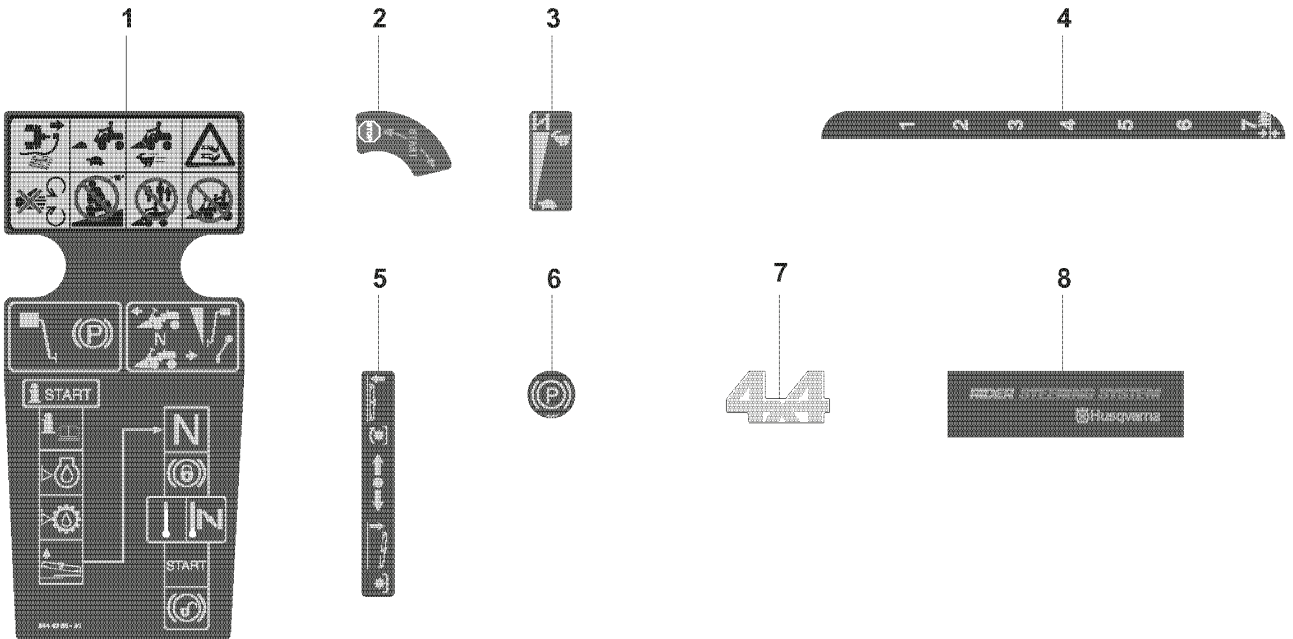

S 965 10 50-01 RIDER R175AWD
DECALS

REF.	PART NO.	DESCRIPTION	REMARK	QTY.	KIT
1	544438601	LABEL		1	
2	544438701	LABEL		1	
3	544438801	LABEL		1	
4	544439002	LABEL		1	
5	544439201	LABEL		1	
6	506584501	LABEL		1	
7	544833501	LABEL		2	
8	544833601	LABEL		1	
9	535432001	DECAL		1	
10	544391102	LABEL		1	
11	544211401	LABEL		2	
12	506999601	LABEL		1	
13	544833901	LABEL		1	
14	544833902	LABEL		1