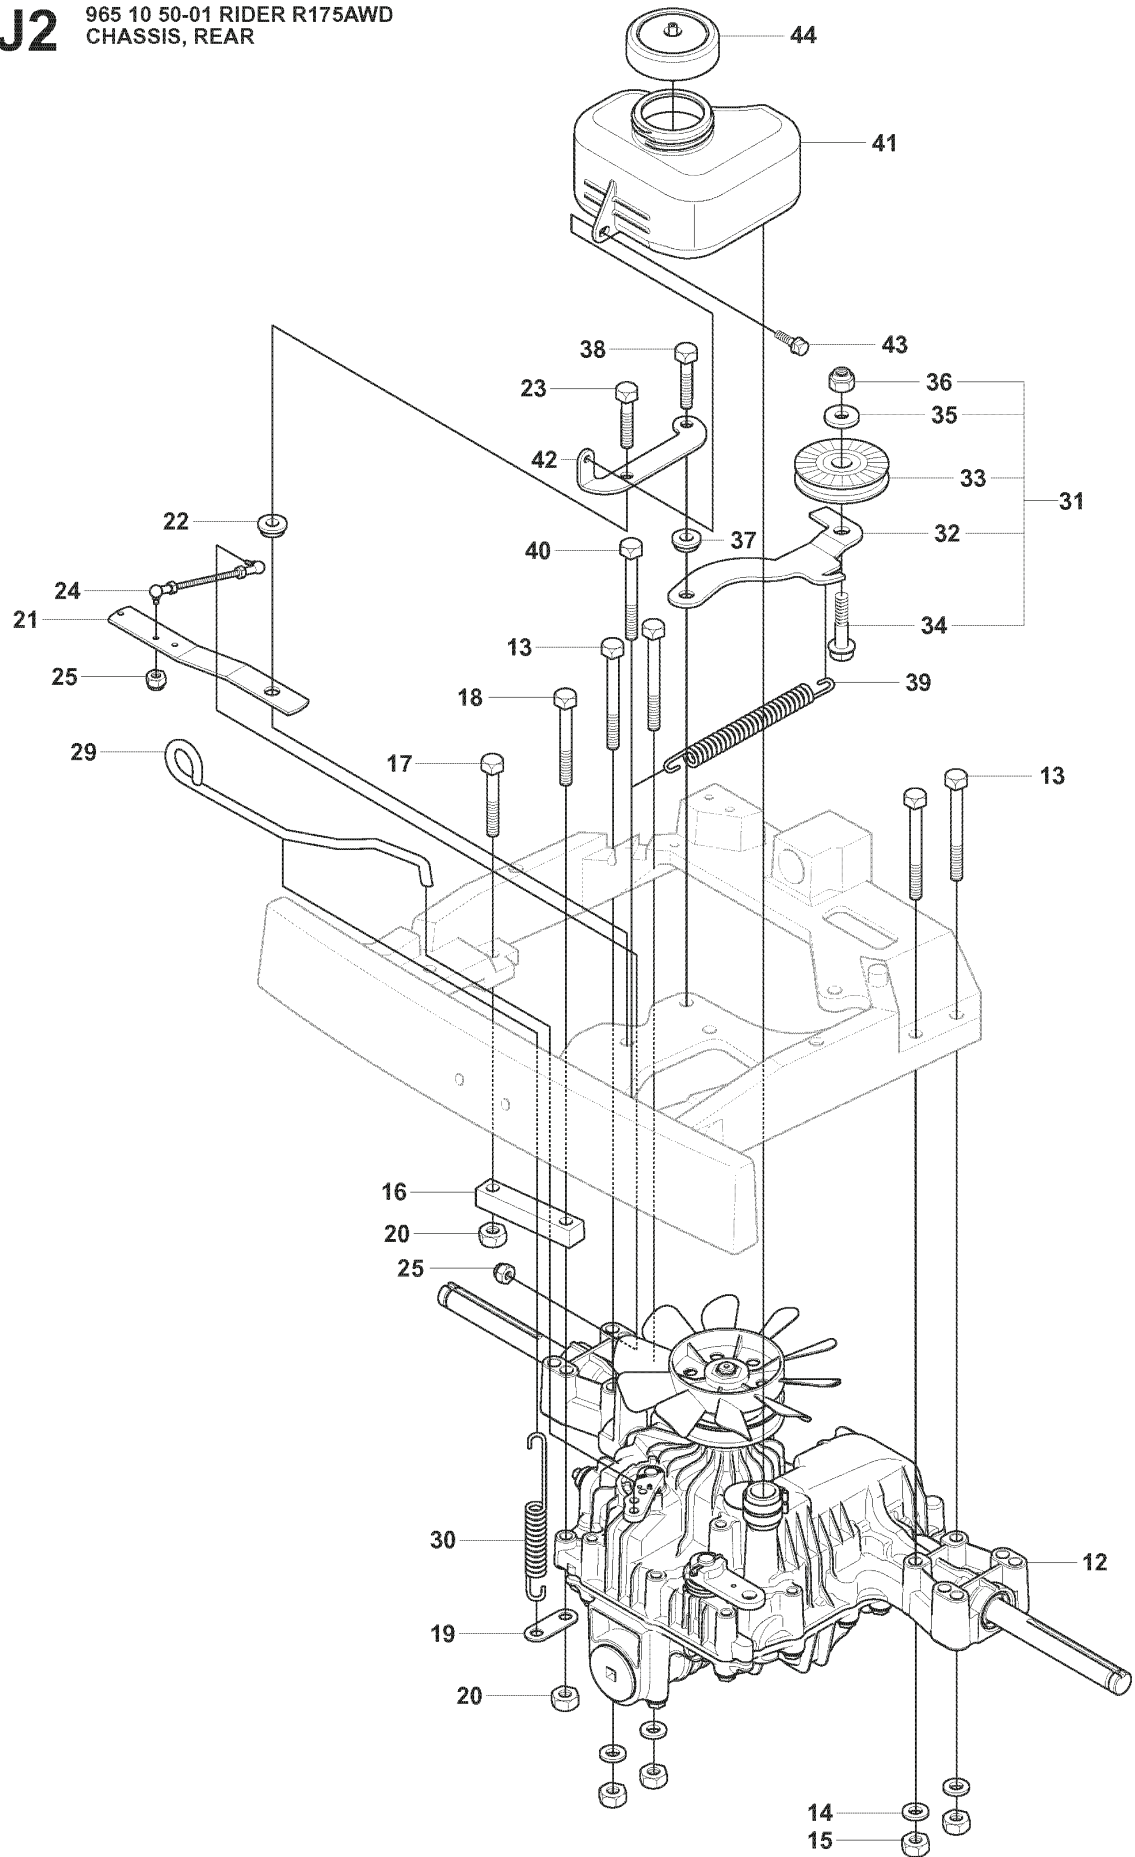

J2 965 10 50-01 RIDER R175AWD
CHASSIS, REAR

REF.	PART NO.	DESCRIPTION	REMARK	QTY.	KIT
12	544116101	TRANSMISSION		1	
13	725246751	SCREW EHHM		4	
14	734116401	WASHER		4	
15	731231801	HEXAGON NUT		4	
16	506987201	MOMENTFÄSTE		1	
17	725245951	SCREW EHHM		1	
18	725246251	SCREW EHHM		1	
19	506599301	LINK		1	
20	731231801	HEXAGON NUT		2	
21	506987403	LEVER		1	
22	506918702	WASHER		1	
23	725245151	SCREW		1	
24	506987501	ADJUSTMENT ROD		1	
25	732211401	LOCK NUT		2	
29	506988201	FRIKOPPLINGSSTÅNG		1	
30	506834301	SPRING		1	
31	506988401	BELT TENSIONER ASSY		1	
32	506988501	BELT TENSIONER		1	
33	506946901	PULLEY		1	
34	725245551	SCREW		1	
35	734116441	WASHER		1	
36	732211801	LOCK NUT		1	
37	506918702	WASHER		1	
38	725245151	SCREW		1	
39	506988601	SPRING		1	
40	725246451	SCREW EHHM		1	
41	544100101	EXPANSION TANK		1	
42	544121701	BRACKET		1	
43	725236461	SCREW EHHFT		1	
44	506673301	TANK CAP ASSY		1