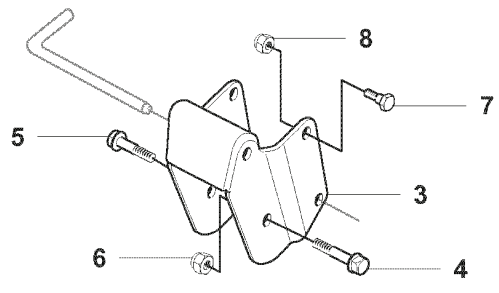

V 965 10 50-01 RIDER R175AWD
965 07 85-01 MOWER DECK, COMBI 112

REF.	PART NO.	DESCRIPTION	REMARK	QTY.	KIT
1	506929001	LABEL		1	
2	535437401	LABEL WARNING		1	
3	535431301	LÄNKRÖRRSINFÄSTN.KPL		1	
4	725254251	SCREW EHHM		1	
5	725253671	SCREW EHHM		1	
6	732252201	HEXAGON LOCKING NUT		2	
7	506597401	SCREW EHHFM		2	
8	732211801	LOCK NUT		2	
9	965078501	CUTTING DECK		1