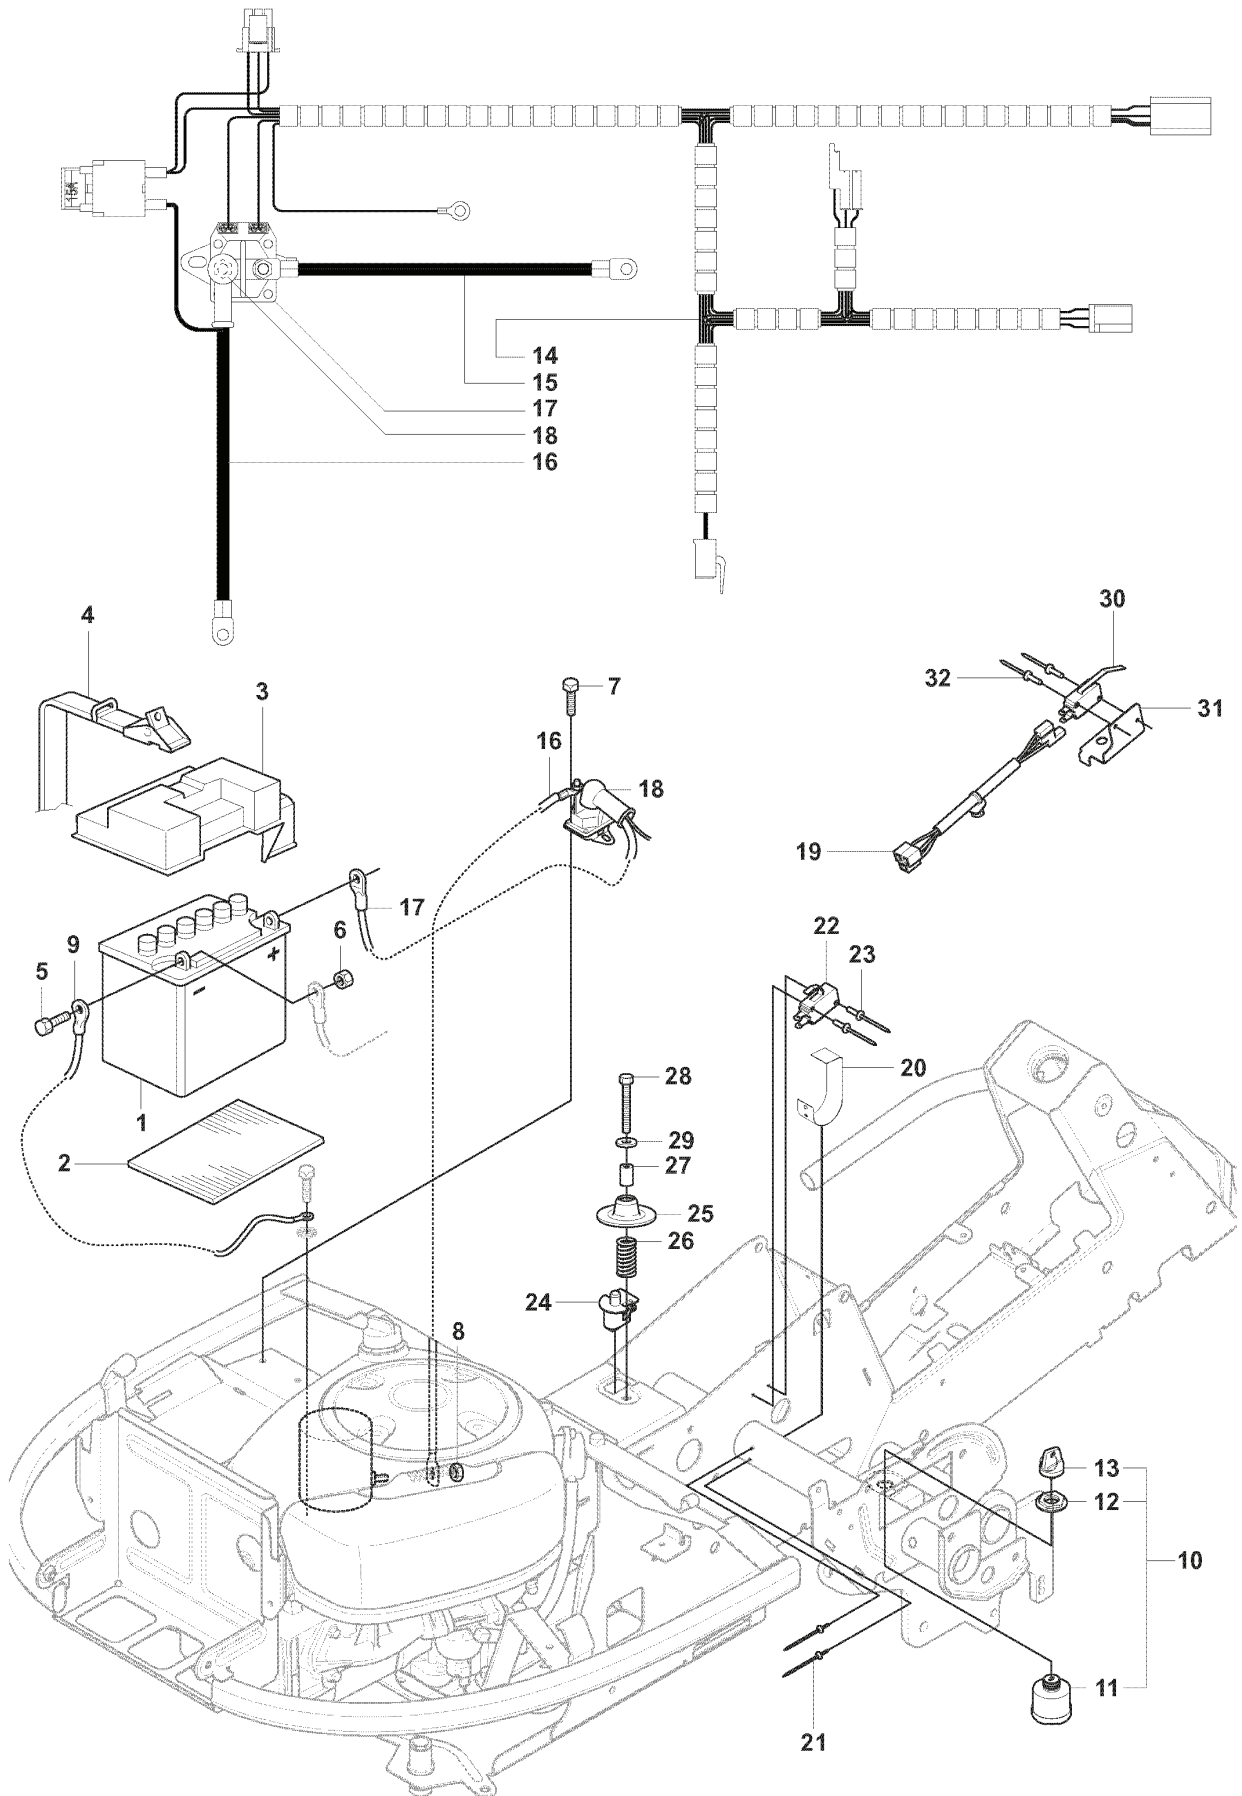

Q 965 10 50-01 RIDER R175AWD
ELECTRICAL

REF.	PART NO.	DESCRIPTION	REMARK	QTY.	KIT
1	506788801	BATTERY		1	
2	535441101	BATTERY MAT		1	
3	506809901	BATTERY COVER		1	
4	506836802	BELT		1	
5	725237071	SCREW EHHM		1	
6	731231601	HEXAGON NUT		1	
7	725236461	SCREW EHHFT		1	
8	506899801	NUT		1	
9	544967601	CABLE		1	
10	544442101	IGNITION SWITCH		1	
11	544442201	IGNITION SWITCH		1	
12	544442301	NUT		1	
13	544442401	IGNITION KEY		1	
14	544926301	WIRING		1	
15	544928601	CABLE		1	
16	544926101	CABLE		1	
17	544439801	RELAY		1	
18	506899801	NUT		2	
19	544892201	WIRING		1	
20	506909301	PLATE SPRING		1	
21	722783902	BLIND RIVET		2	
22	535469101	SWITCH		1	
23	544440701	RIVET		2	
24	506909601	SWITCH		1	
25	506909701	SPRING WASHER		1	
26	544441201	SPRING		1	
27	506909902	SPACING TUBE		1	
28	725246051	SCREW EHHM		1	
29	734116401	WASHER		1	
30	544415501	SWITCH		1	
31	544415701	BRACKET		1	
32	544440701	RIVET		2