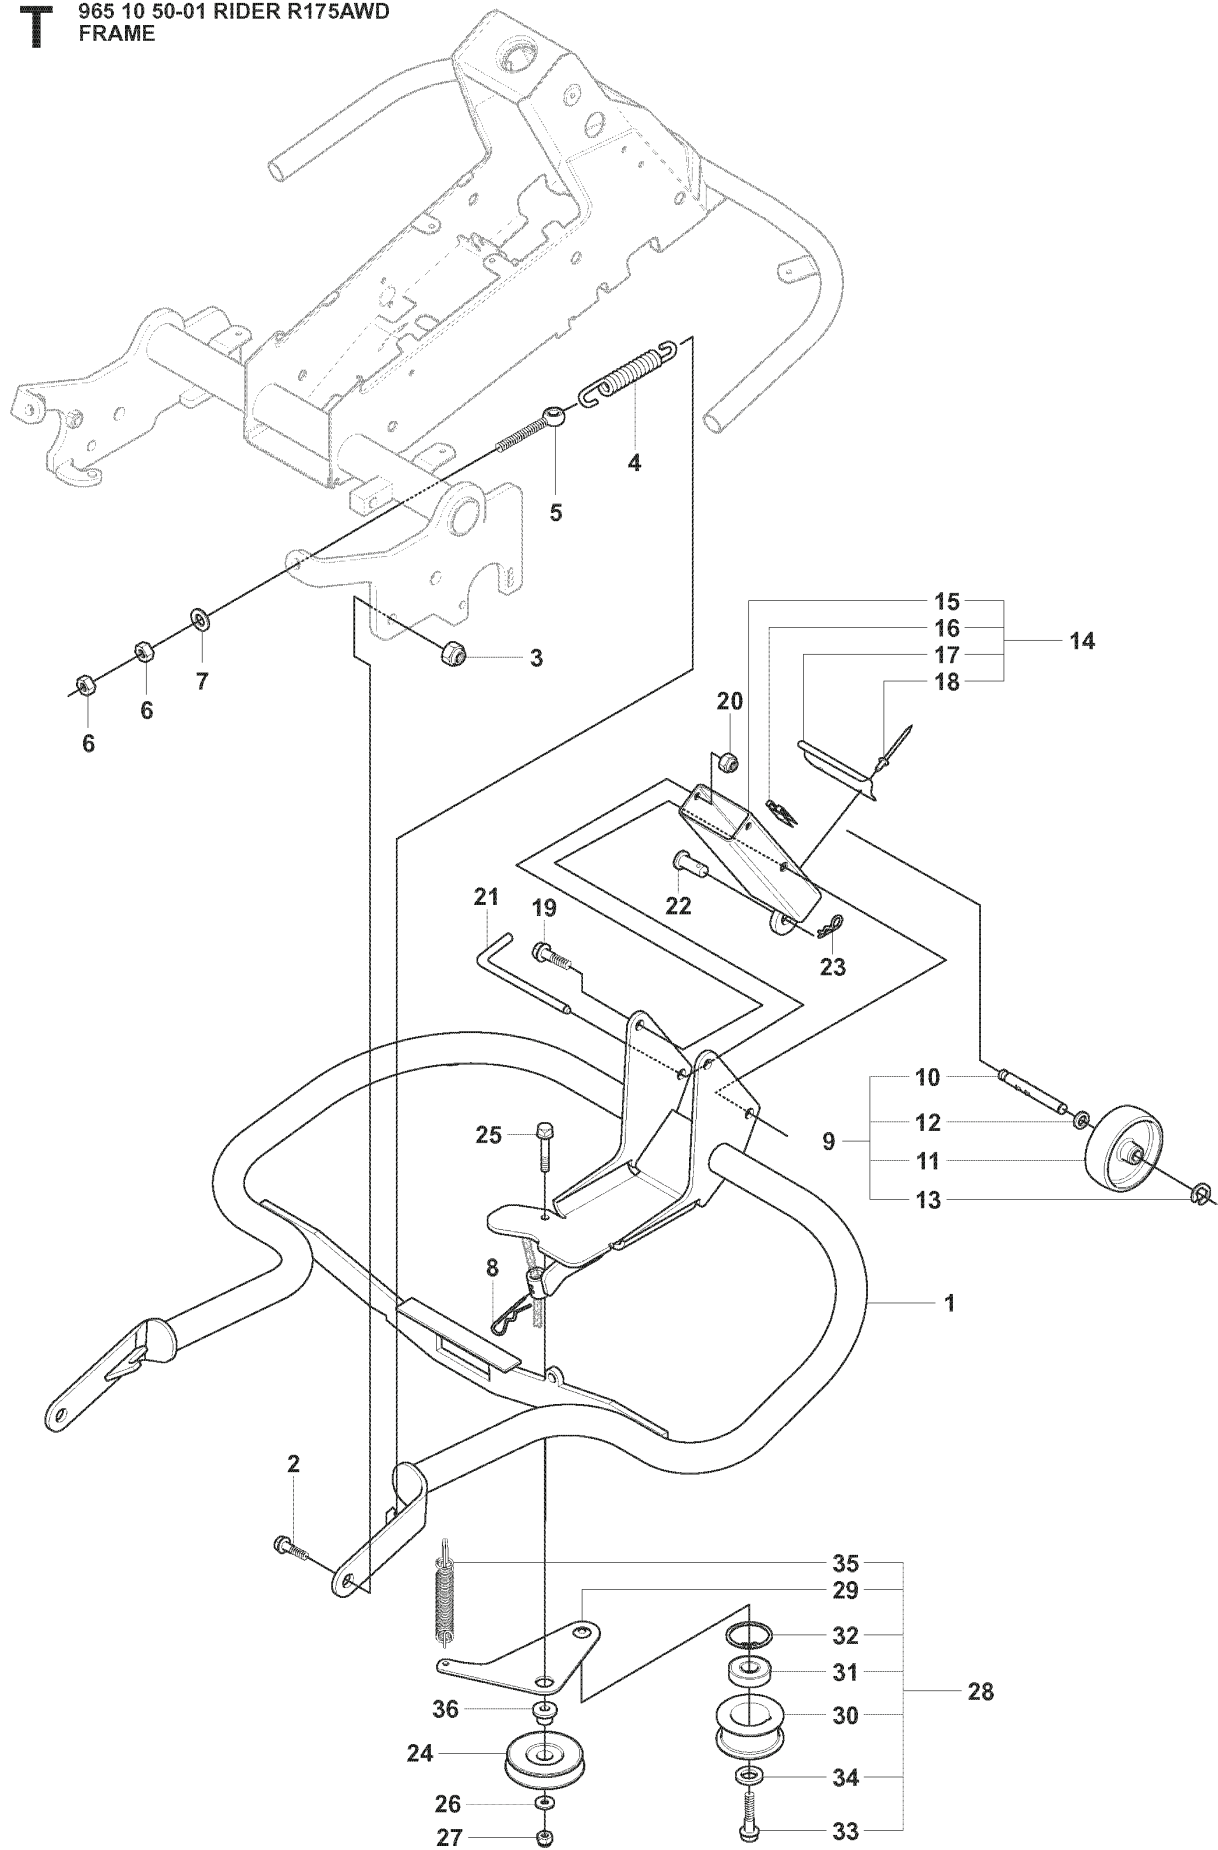

T 965 10 50-01 RIDER R175AWD
FRAME

REF.	PART NO.	DESCRIPTION	REMARK	QTY.	KIT
1	535490102	FRAME		1	
2	506895801	COLLAR SCREW		2	
3	732252201	HEXAGON LOCKING NUT		2	
4	506837601	SPRING		2	
5	506837701	RING BOLT		2	
6	731232051	HEXAGON NUT		4	
7	734117201	WASHER		2	
8	506966601	HAIR PIN COTTER		1	
9	506981401	WHEEL ASSY		2	
10	506980001	SHAFT		1	
11	506979601	WHEEL		1	
12	734117771	WASHER		1	
13	735311520	E-CLIP		1	
14	506997801	LINK ASSY		1	
15	506997901	LINK ASSY		1	
16	506963701	LÅSDON		1	
17	506982801	BRACKET		1	
18	722783902	BLIND RIVET		2	
19	506597401	SCREW EHHFM		2	
20	732211801	LOCK NUT		2	
21	506974601	PEN		1	
22	721861701	CLEVIS PIN		1	
23	721680251	SPRING COTTER		1	
24	506974801	PULLEY		1	
25	725246151	SCREW EHHM		1	
26	734116441	WASHER		1	
27	732211801	LOCK NUT		1	
28	535493601	BELT TENSIONER ASSY		1	
29	535493701	SPÄNNARM		1	
30	506928901	PULLEY		1	
31	738210404	BALL BEARING		1	
32	735313810	CIRCLIP		1	
33	506558302	SCREW EHHFT		1	
34	734116441	WASHER		1	
35	506976801	SPRING		1	
36	544007401	BUSHING		1