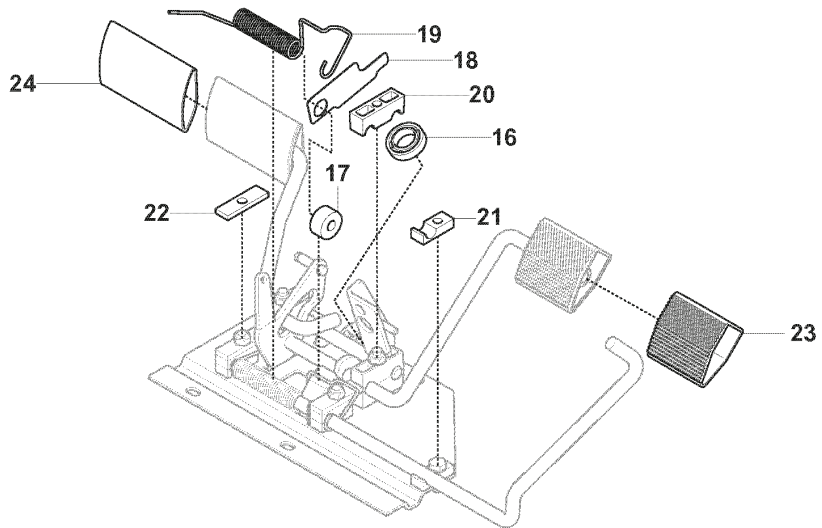

P 965 10 50-01 RIDER R175AWD
PEDALS

PEDALS