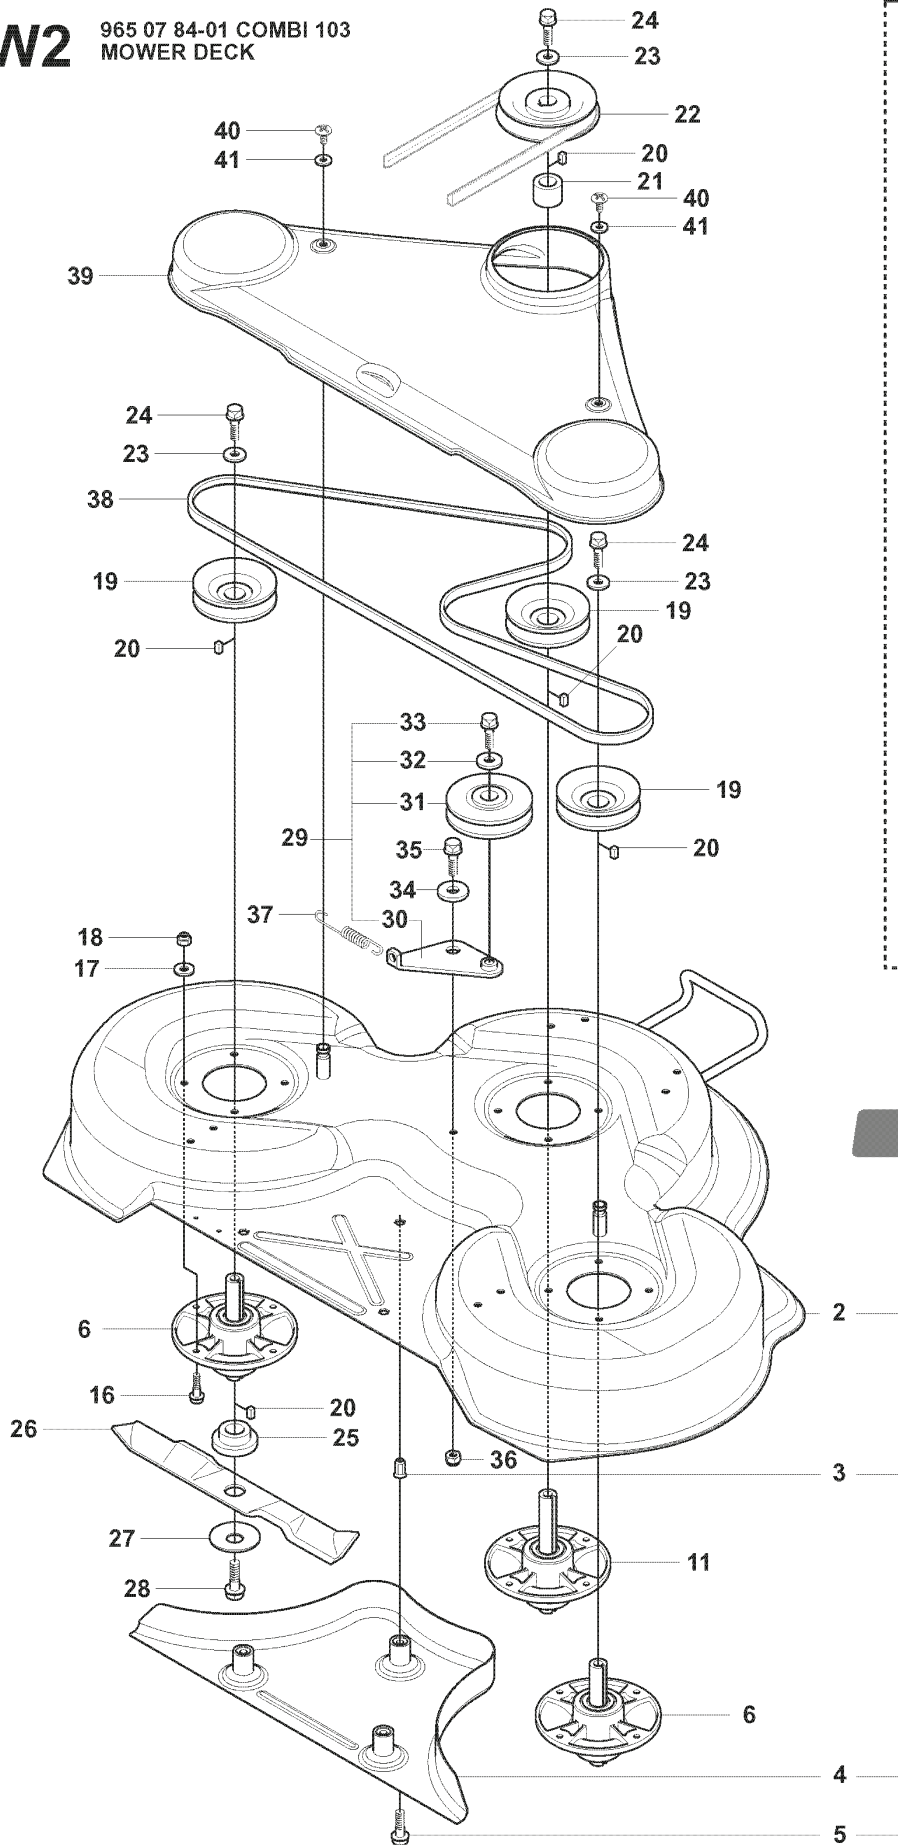

W2 965 07 84-01 COMBI 103
MOWER DECK

REF.	PART NO.	DESCRIPTION	REMARK	QTY.	KIT
1	544112903	CUTTING DECK		1	
2	544112801	CUTTING DECK		1	
3	506916201	NUT		3	
4	544449201	PLUG		1	
5	506570104	SCREW EHHFM		3	
6	544065901	BLADE HOUSING ASSY		2	
7	544067902	SHAFT		1	
8	738230434	BALL BEARING		2	
9	544068001	SPACING SLEEVE		1	
10	544067801	BEARING HOUSING		1	
11	544065902	BLADE HOUSING ASSY		1	
12	544067901	SHAFT		1	
13	738230434	BALL BEARING		2	
14	544068001	SPACING SLEEVE		1	
15	544067801	BEARING HOUSING		1	
16	535423801	SCREW RSQM		12	
17	734116401	WASHER		12	
18	732211801	LOCK NUT		12	
19	506922101	PULLEY		3	
20	506533501	PARALLEL KEY		7	
21	544068002	SPACING SLEEVE		1	
22	506778601	PULLEY		1	
23	734117441	WASHER		3	
24	544114101	SCREW EHHM		3	
25	535504202	ADAPTER		3	
26	504188210	BLADE		3	
27	506792301	KNIFE PLATE		3	
28	544114101	SCREW EHHM		3	
29	506540701	BELT TENSIONER ASSY		1	
30	506519501	SPÄNNARM KPL.		1	
31	506532701	PULLEY		1	
32	734116441	WASHER		1	
33	506558302	SCREW EHHFT		1	
34	506918702	WASHER		1	
35	725245171	SCREW EHHM		1	
36	732211801	LOCK NUT		1	
37	506533101	SPRING		1	
38	589530601	BELT		1	
39	544096101	BELT COVER		1	
40	506982601	SCREW		2	
41	506559701	WASHER		2	
75	506789701	LABEL		1	
76	544238103	LABEL		1