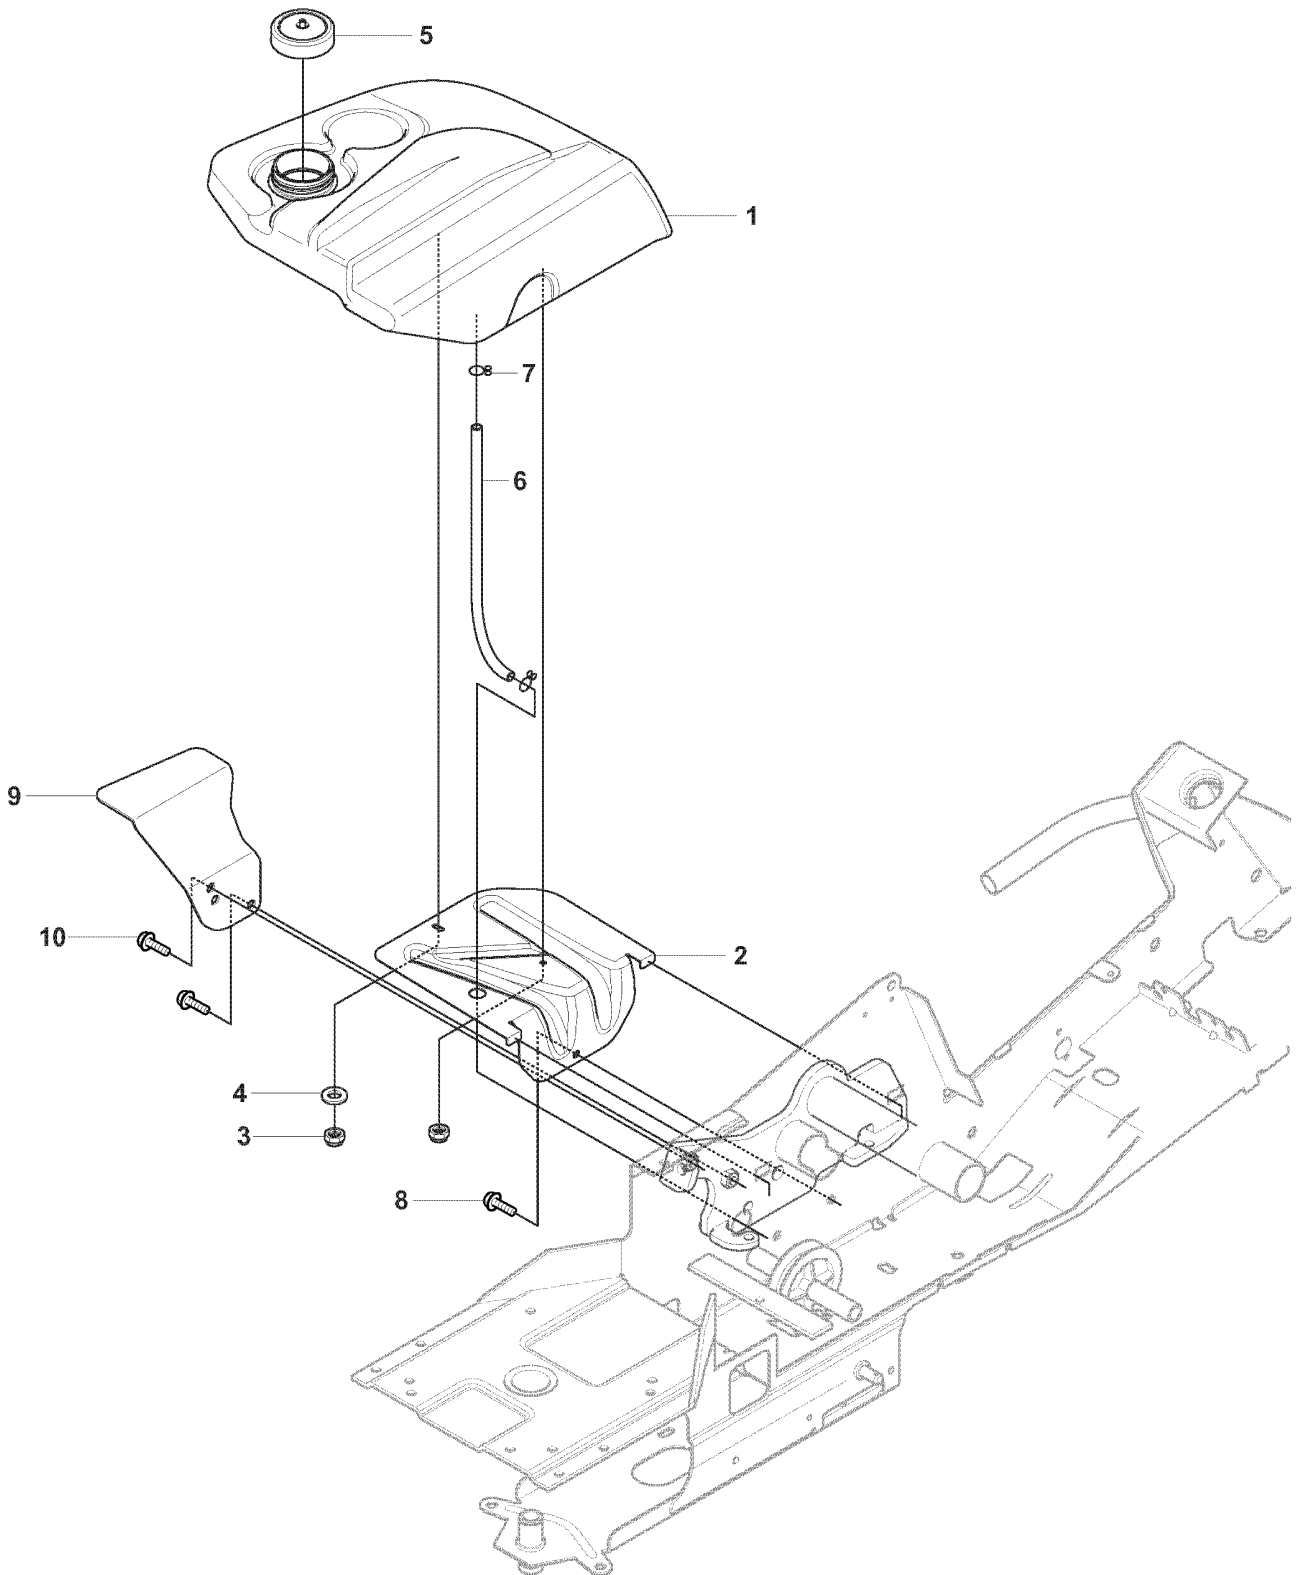

B 965 10 50-01 RIDER R175AWD
FUEL SYSTEM

REF.	PART NO.	DESCRIPTION	REMARK	QTY.	KIT
1	535501301	FUEL TANK		1	
2	544329301	BRACKET		1	
3	732211601	LOCK NUT		2	
4	734115601	WASHER		1	
5	506673301	TANK CAP ASSY		1	
6	506946707	FUEL HOSE		1	
7	535469701	HOSE BRACE		2	
8	725236461	SCREW EHHFT		1	
9	501020301	SUPPORT		1	
10	725249371	SCREW EHHM		2