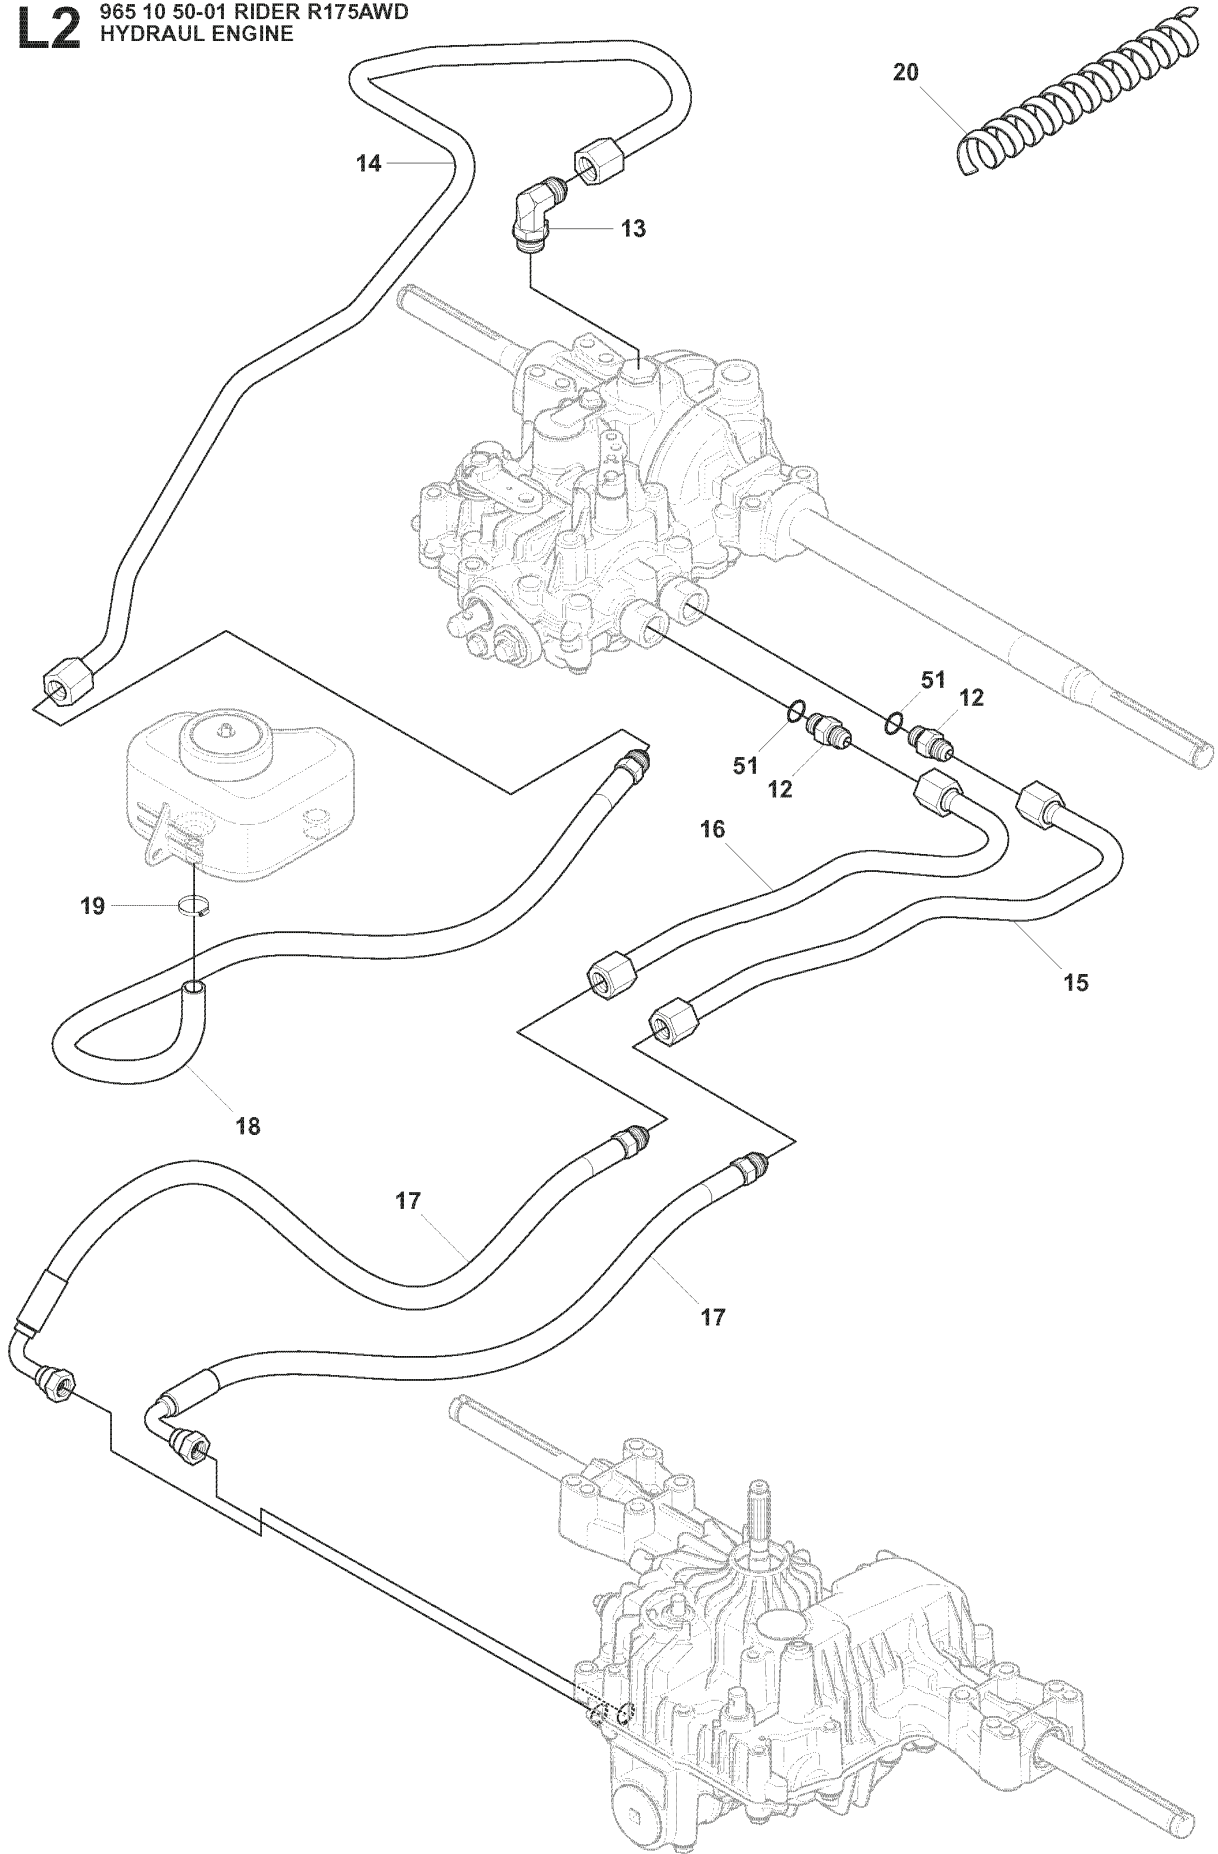

L2 965 10 50-01 RIDER R175AWD
HYDRAUL ENGINE

REF.	PART NO.	DESCRIPTION	REMARK	QTY.	KIT
12	535426507	PIPE FITTING		2	
13	535437302	PIPE FITTING		1	
14	544807801	HYDRAULIC PIPE		1	
15	544807901	HYDRAULIC PIPE		1	
16	544808001	HYDRAULIC PIPE		1	
17	544456403	HYDRAULIC HOSE		2	
18	544122201	HOSE		1	
19	544202701	HOSE CLAMP		1	
20	544026601	HOSE GUARD		1	
51	505451101	O-RING		2