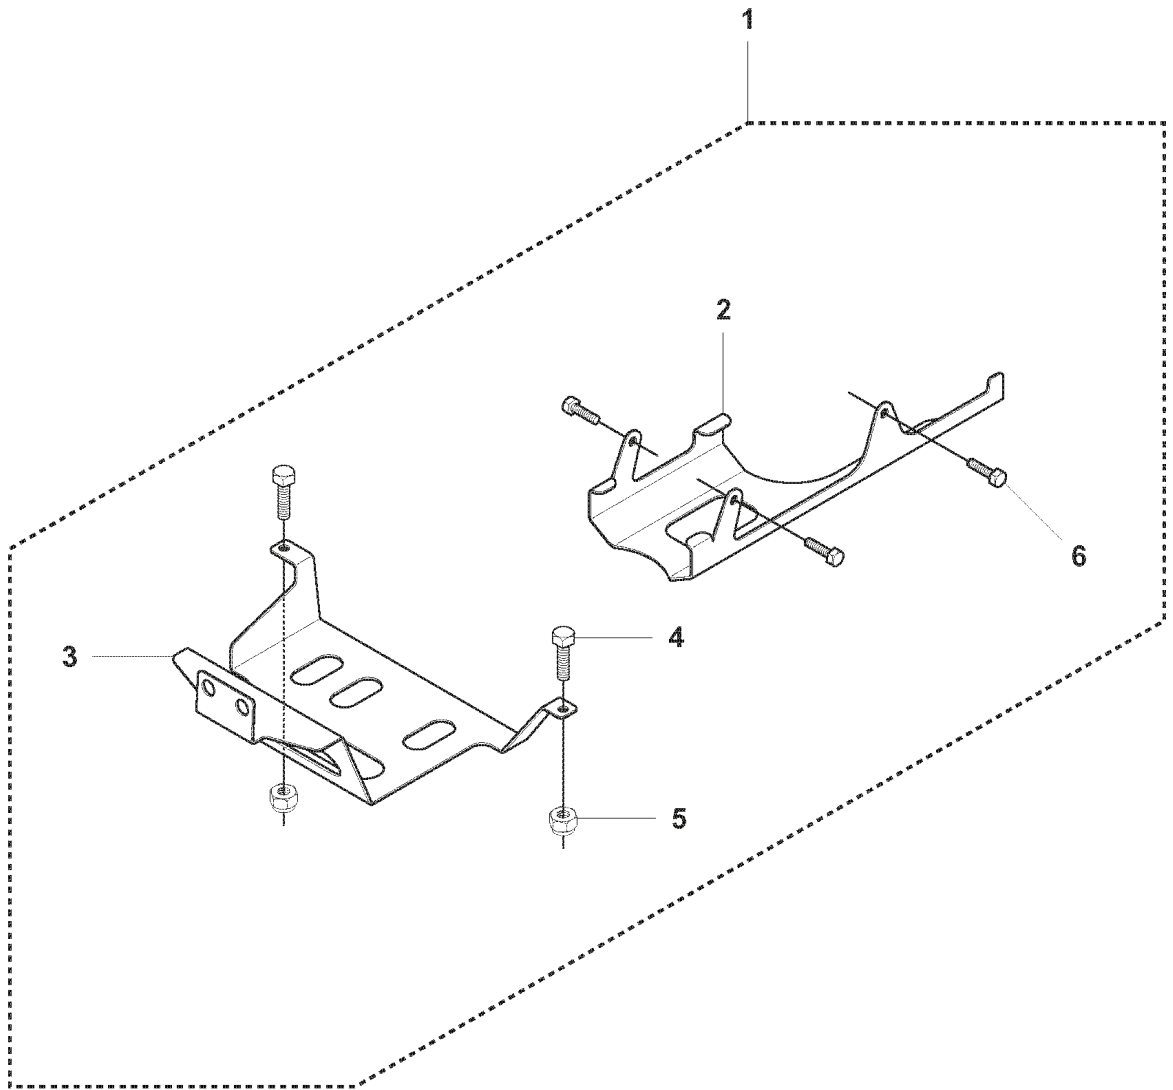

Y 965 10 50-01 RIDER R175AWD
ACCESSORIES

REF.	PART NO.	DESCRIPTION	REMARK	QTY.	KIT
1	544069304	KIT		1	
2	504046201	SKID PLATE		1	
3	544143301	SKID PLATE		1	
4	725246371	SCREW EHHM		2	
5	732211801	LOCK NUT		2	
6	725244961	SCREW EHHFT		3