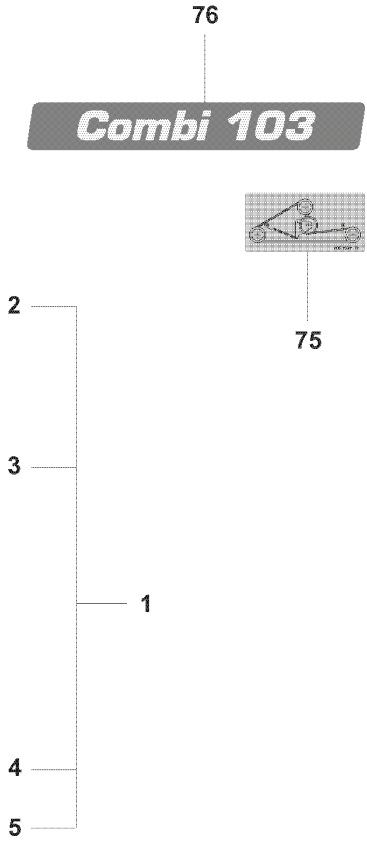

W2 965 07 84-01 COMBI 103
MOWER DECK

Combi 103