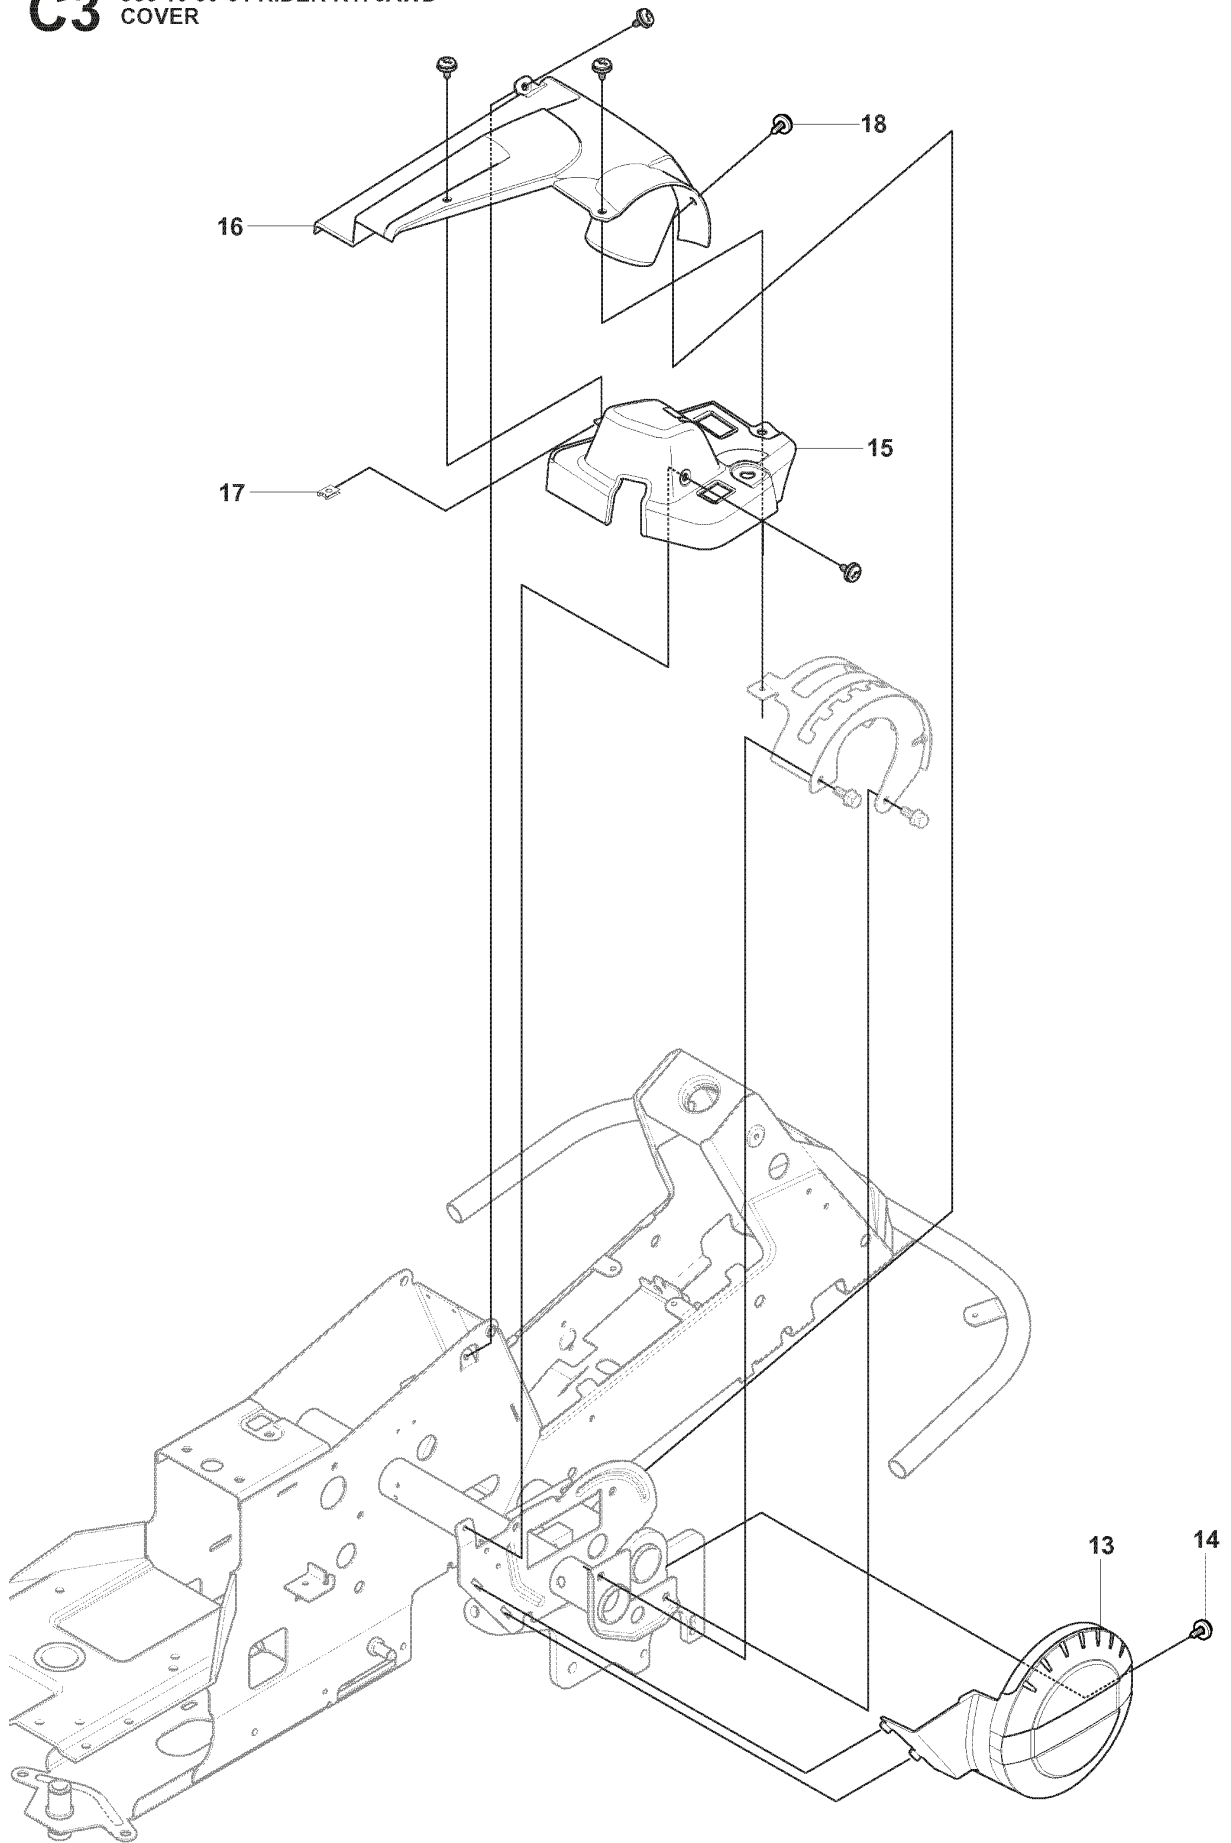

C3 965 10 50-01 RIDER R175AWD
COVER

REF.	PART NO.	DESCRIPTION	REMARK	QTY.	KIT
13	535502501	CONTROL COVER		1	
14	544400501	SCREW		1	
15	544332103	CONTROL COVER		1	
16	544332202	COVER		1	
17	535429101	SPRING NUT		1	
18	544400501	SCREW		4