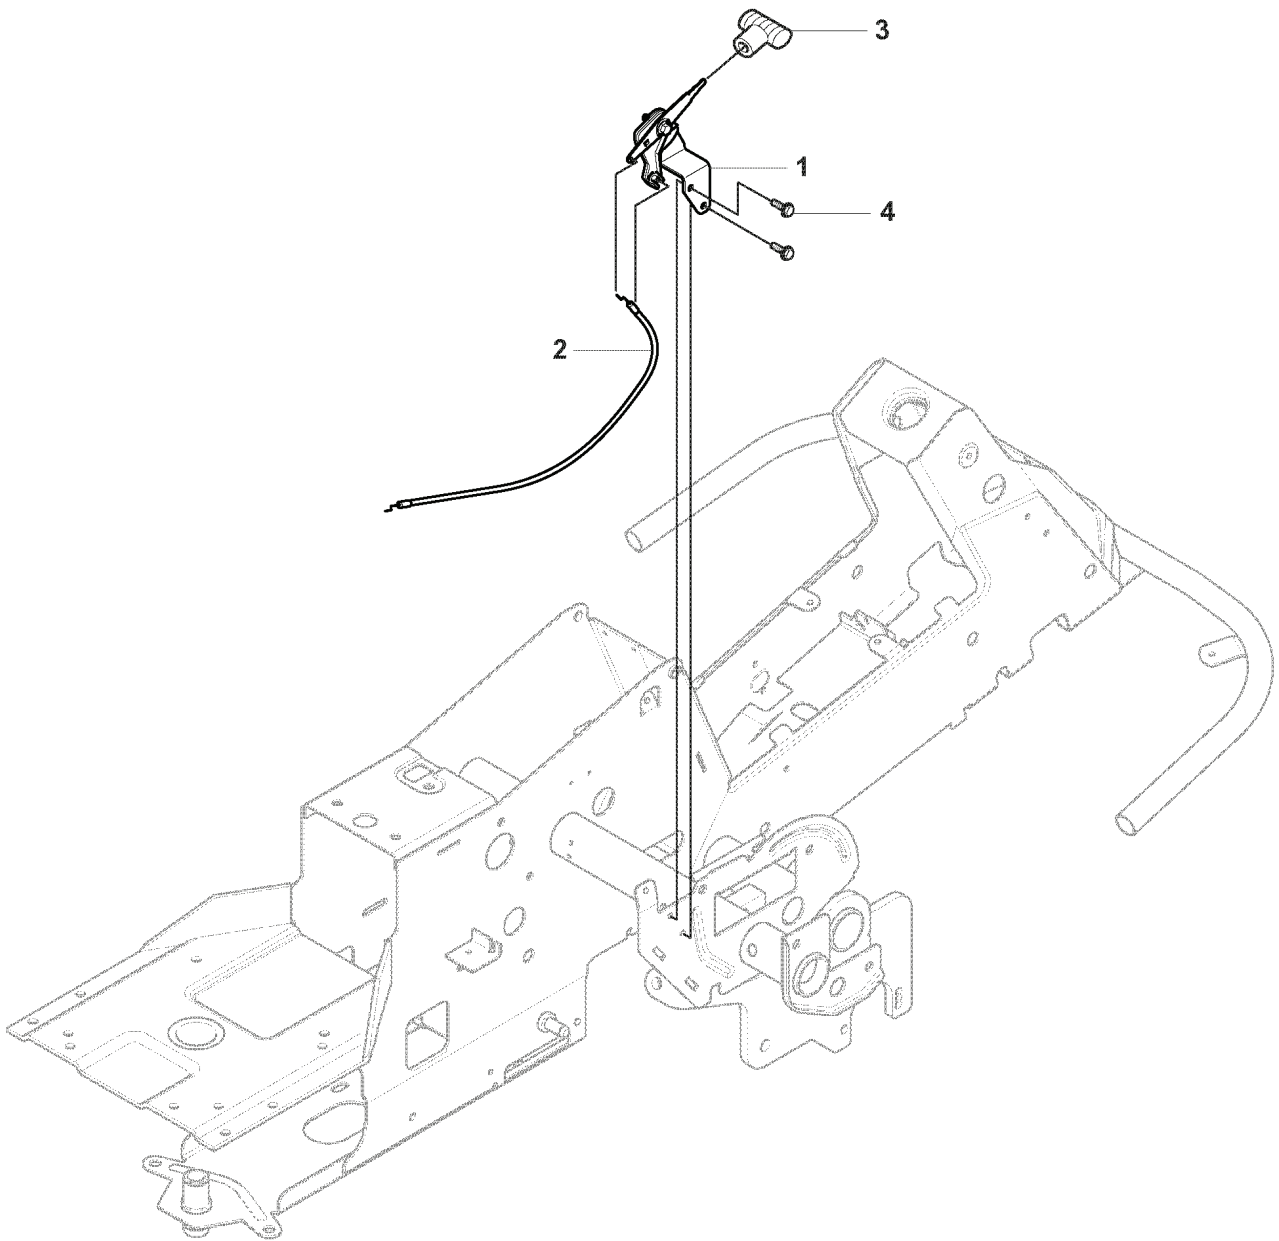

N 965 10 50-01 RIDER R175AWD
CONTROLS

REF.	PART NO.	DESCRIPTION	REMARK	QTY.	KIT
1	544301501	THROTTLE CONTROL ASSY		1	
2	544301701	WIRE		1	
3	506889101	KNOB		1	
4	725236461	SCREW EHHFT		2