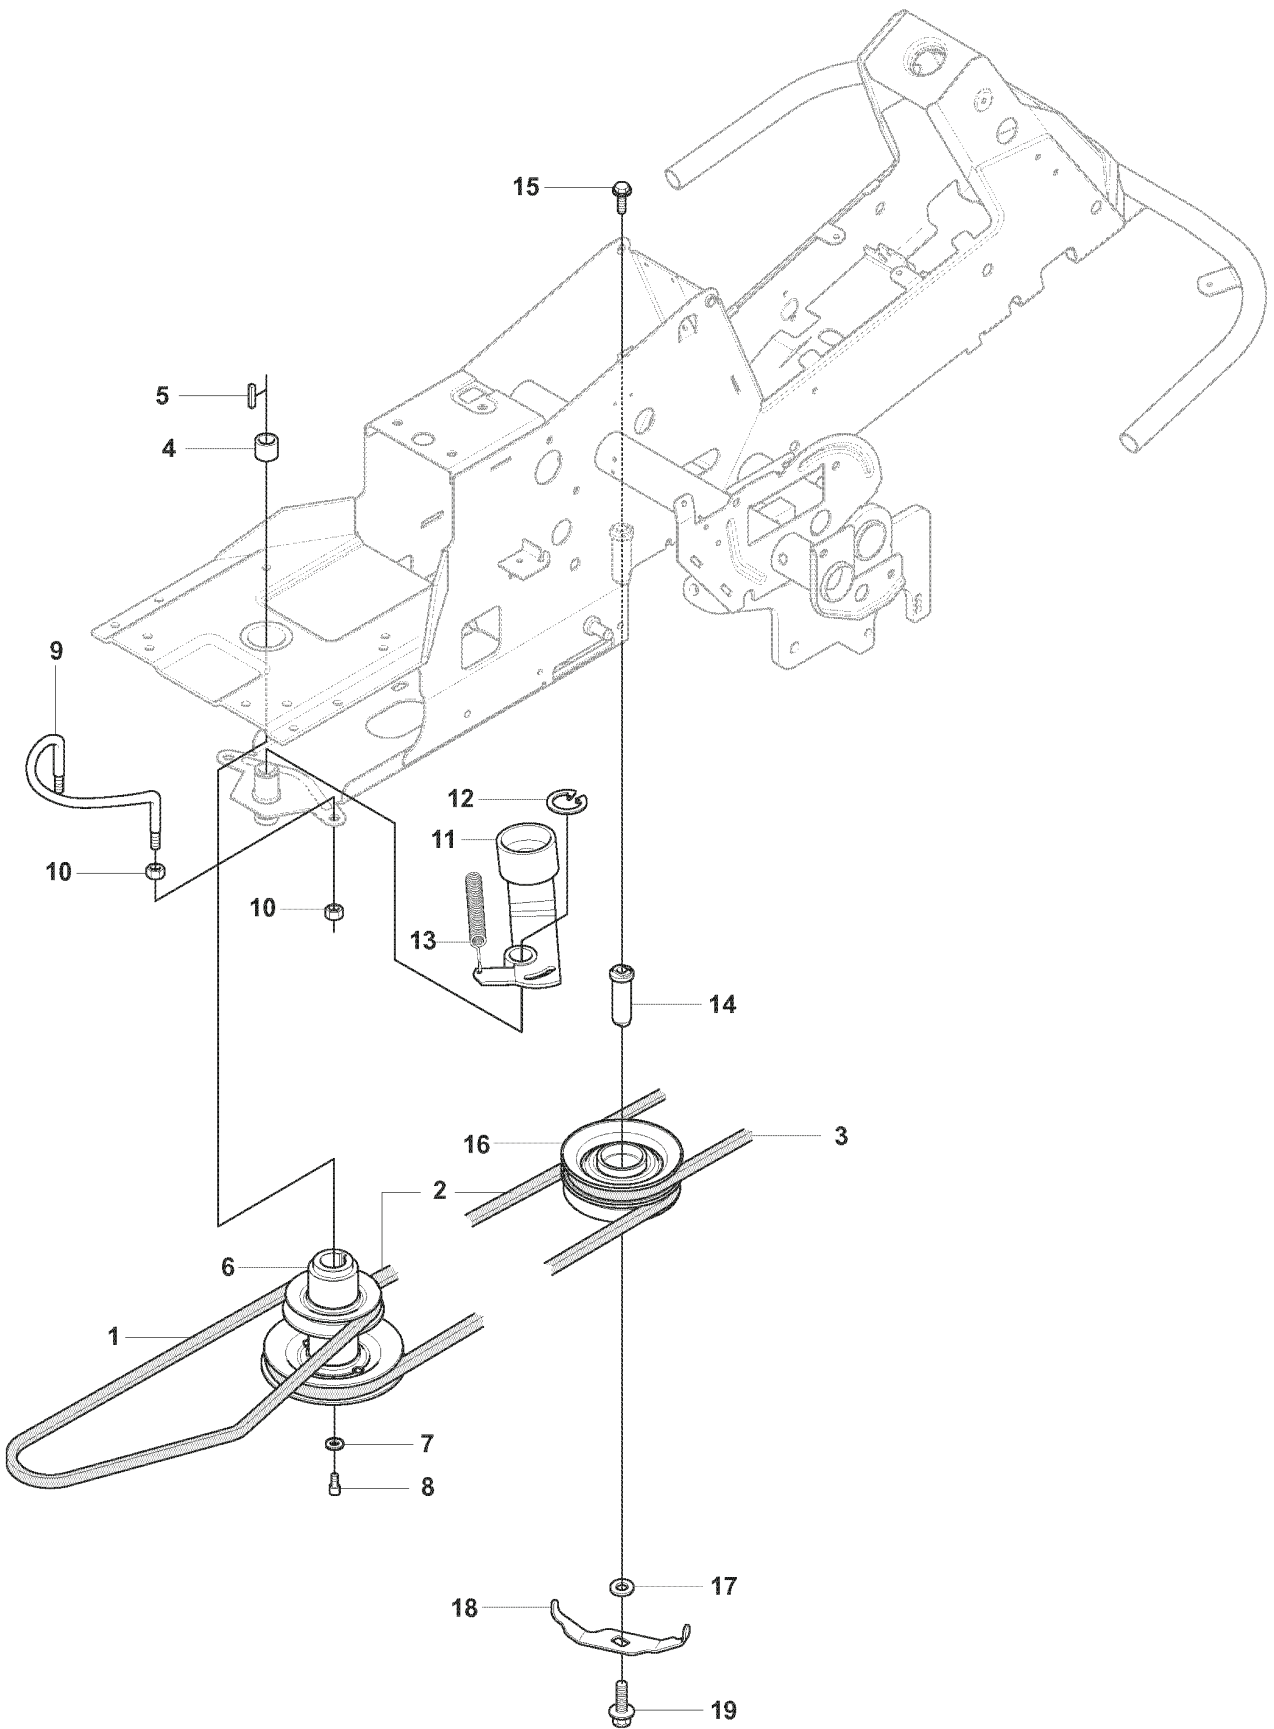

G 965 10 50-01 RIDER R175AWD
TRANSMISSION

REF.	PART NO.	DESCRIPTION	REMARK	QTY.	KIT
1	589531201	BELT		1	
2	589530401	BELT		1	
3	594978001	BELT		1	
4	506509201	SPACING SLEEVE		1	
5	506555901	WEDGE		1	
6	535482401	PULLEY		1	
7	506597501	WASHER		1	
8	506556002	SCREW UNC		1	
9	506664501	BELT GUIDE		1	
10	731232051	HEXAGON NUT		4	
11	535484401	BELT TENSIONER ASSY		1	
12	735312600	CIRCLIP		1	
13	506665601	SPRING		1	
14	544426101	SHAFT		1	
15	506675402	SCREW EHHFM		1	
16	535482201	PULLEY		1	
17	506775701	WASHER		1	
18	544405301	BELT GUIDE		1	
19	506570105	SCREW EHHFM		1