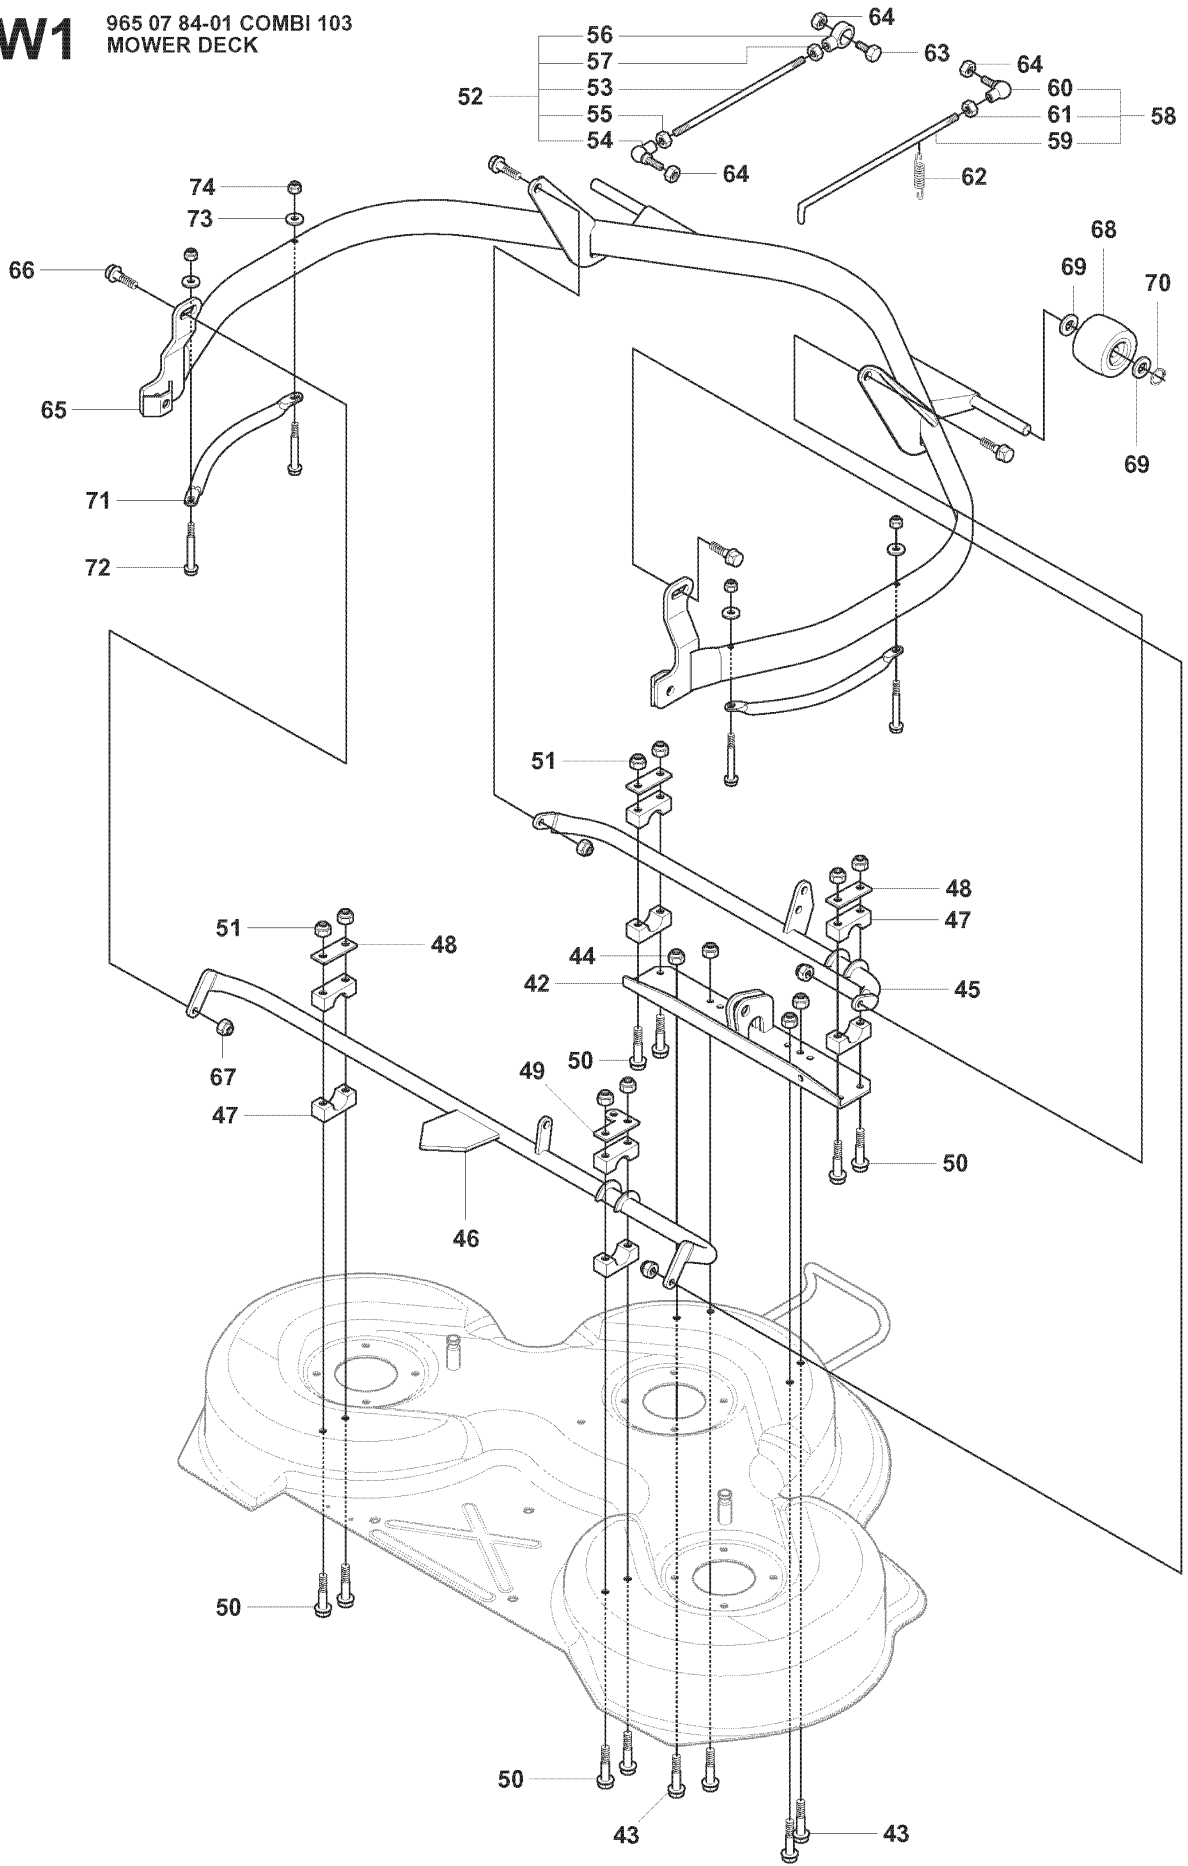

W1

965 07 84-01 COMBI 103
MOWER DECK

REF.	PART NO.	DESCRIPTION	REMARK	QTY.	KIT
42	535423001	BRACKET		1	
43	725245171	SCREW EHHM		4	
44	732211801	LOCK NUT		4	
45	535468801	FRÄMRE TVÄRRÖR KPL.		1	
46	535468701	REAR CROSS TUBES ASS		1	
47	506869601	BEARING		8	
48	506813801	REINFORCING PLATE		3	
49	506979101	SERVICEBRICKA		1	
50	725246151	SCREW EHHM		8	
51	732211801	LOCK NUT		8	
52	506933904	PARALLEL ROD ASSY		1	
53	506814906	ROD		1	
54	506789901	VINKELLÄNK DIN 71802		1	
55	506897601	NUT		1	
56	506951701	ROD END		1	
57	731232051	HEXAGON NUT		1	
58	506941206	CLUTCH ROD ASSY		1	
59	506941306	CONNECTION ROD		1	
60	506789901	VINKELLÄNK DIN 71802		1	
61	506897601	NUT		1	
62	506535603	DRAW SPRING		1	
63	725249571	SCREW EHHM		1	
64	732212051	NUT		3	
65	535463601	PROTECTIVE TUBING		1	
66	506597401	SCREW EHHFM		4	
67	732211801	LOCK NUT		4	
68	506963001	WHEEL ASSY		2	
69	535464101	WASHER		4	
70	735311700	CIRCLIP		2	
71	535476301	SIDE RAIL		2	
72	727638301	SCREW RSQM		4	
73	734115601	WASHER		4	
74	732211601	LOCK NUT		4