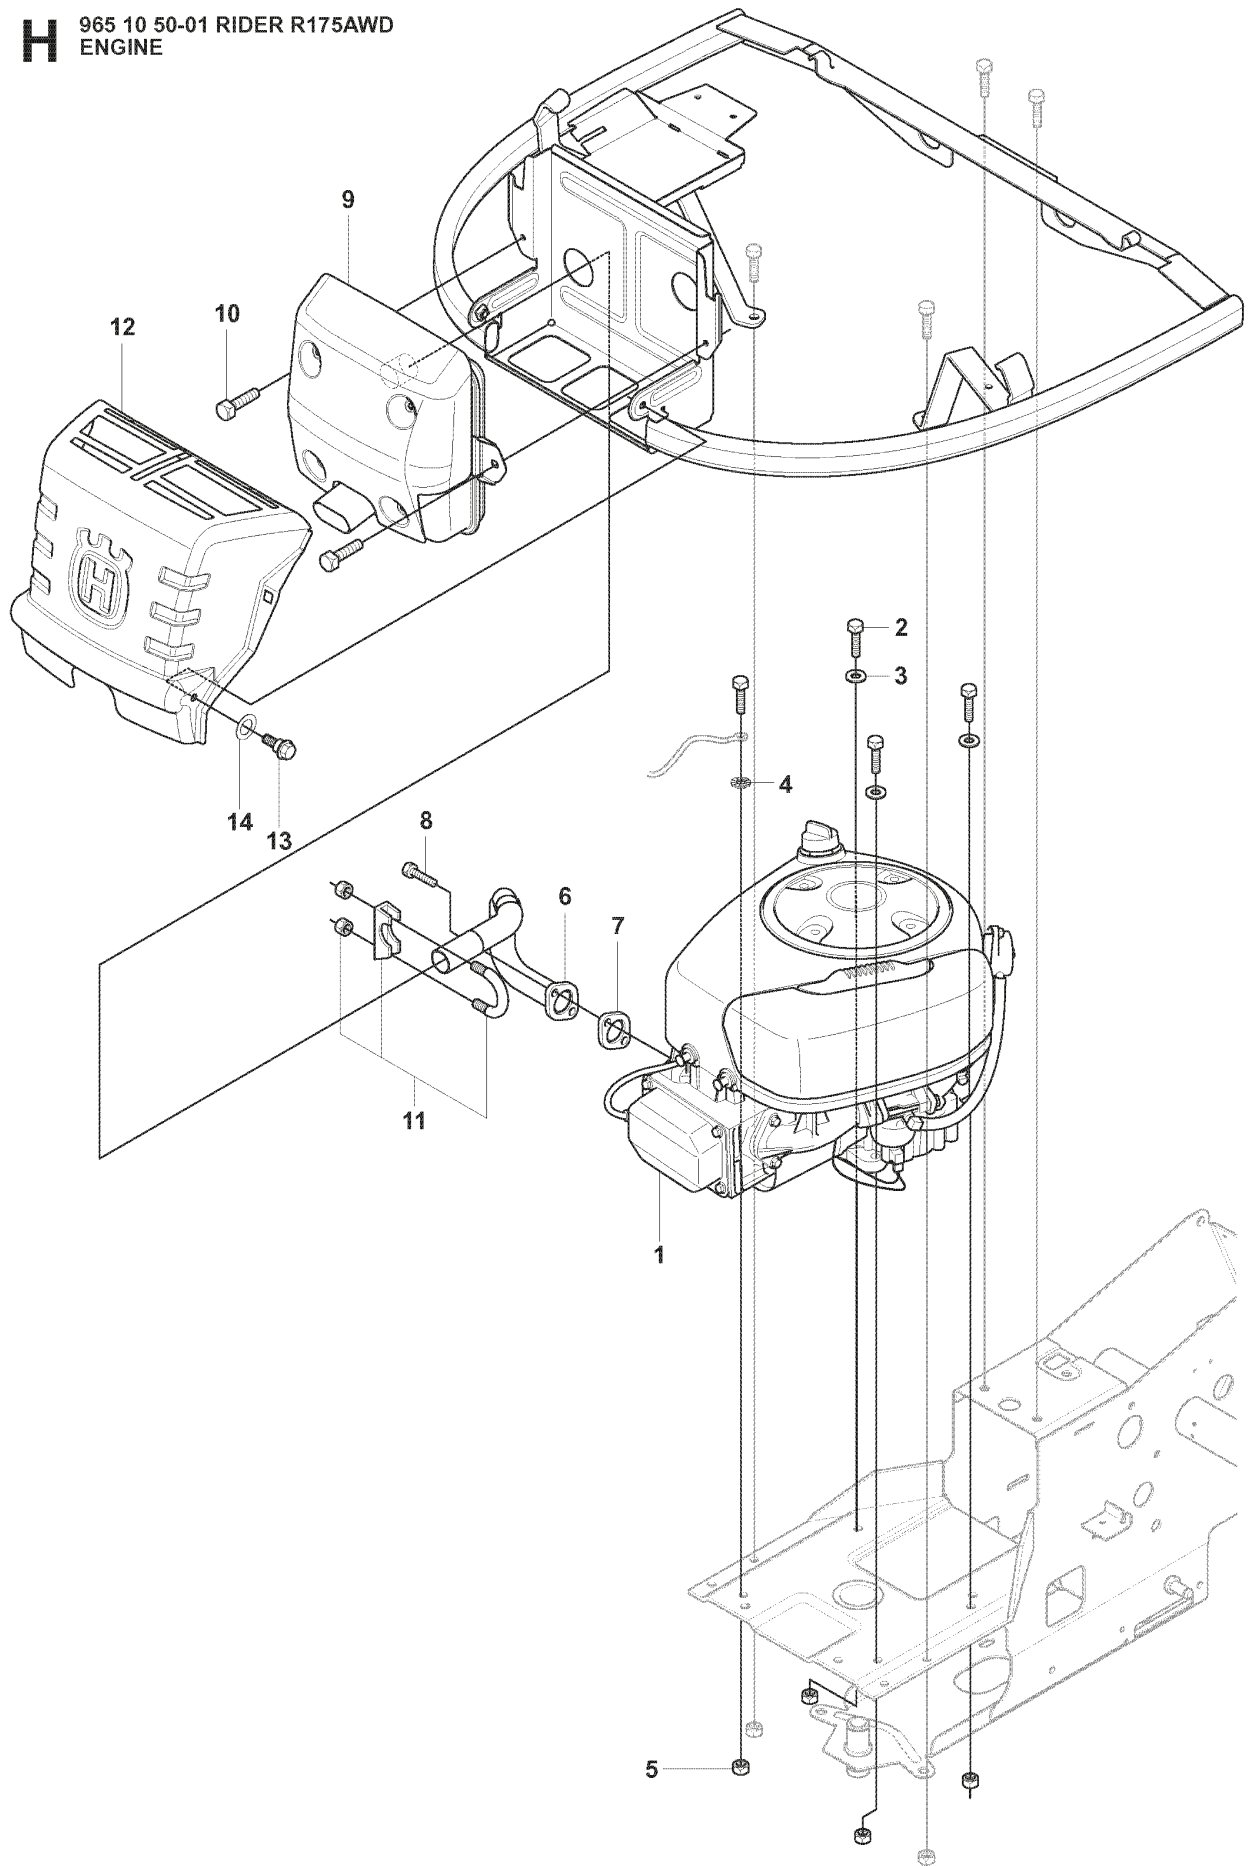

H 965 10 50-01 RIDER R175AWD
ENGINE

REF.	PART NO.	DESCRIPTION	REMARK	QTY.	KIT
1	544833101	ENGINE		1	
2	725245751	SCREW		4	
3	734116401	WASHER		3	
4	735216400	LOCKWASHER		1	
5	732211801	LOCK NUT		4	
6	535500601	EXHAUST PIPE ASSY		1	
7	506914501	GASKET		1	
8	506556301	SCREW UNC		2	
9	544335701	MUFFLER ASSY		1	
10	725236461	SCREW EHHFT		2	
11	506668401	CLAMP ASSY		1	
12	544248301	HEAT PROTECTOR		1	
13	506597401	SCREW EHHFM		2	
14	506839401	SPRING WASHER		2