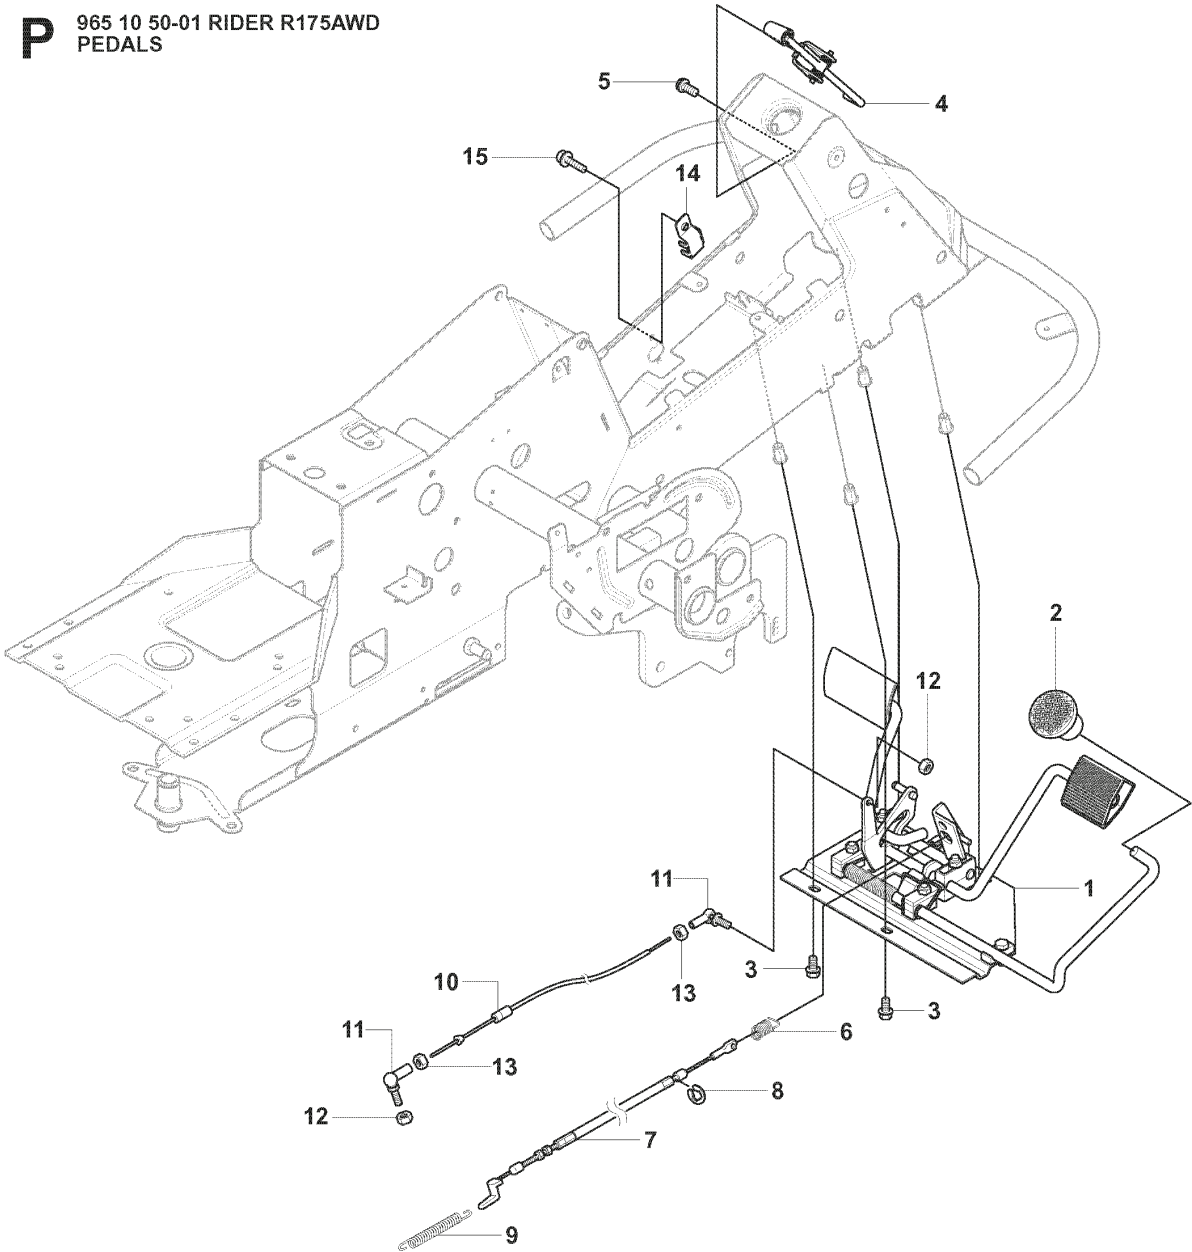

P 965 10 50-01 RIDER R175AWD
PEDALS

PEDALS

REF.	PART NO.	DESCRIPTION	REMARK	QTY.	KIT
1	544126001	PEDAL PLATE ASSY		1	
2	535473701	KNOB		1	
3	506570104	SCREW EHHFM		4	
4	544403101	BRAKE LEVER ASSY		1	
5	725236461	SCREW EHHFT		2	
6	506946301	BRAKE SPRING		1	
7	535489601	BRAKE WIRE		1	
8	735310920	E-CLIP		1	
9	506535603	DRAW SPRING		1	
10	506827202	CONTROL CABLE		1	
11	506557301	VINKELLAS8 DIN71802		2	
12	732211401	LOCK NUT		2	
13	731231401	HEXAGON NUT		2	
14	544341701	BRACKET		1	
15	725236461	SCREW EHHFT		1	
16	738210204	BALL BEARING		1	
17	535480201	ROLLER		1	
18	535480601	PROTECTIVE PLATE		1	
19	535480701	SPRING		1	
20	535480801	BEARING SUPPORT		4	
21	535480901	BEARING SUPPORT		1	
22	535481001	REINFORCEMENT PLATE		1	
23	535478801	PEDAL		1	
24	535478802	PEDAL		1