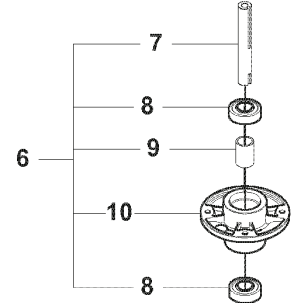

Mitten.
Centre.
Centre.
Zentrum.
Keski.