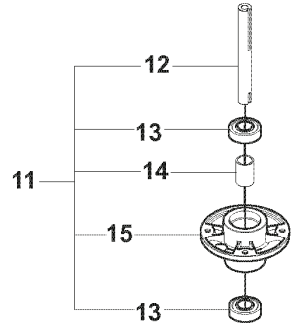

76

Combi 112

75