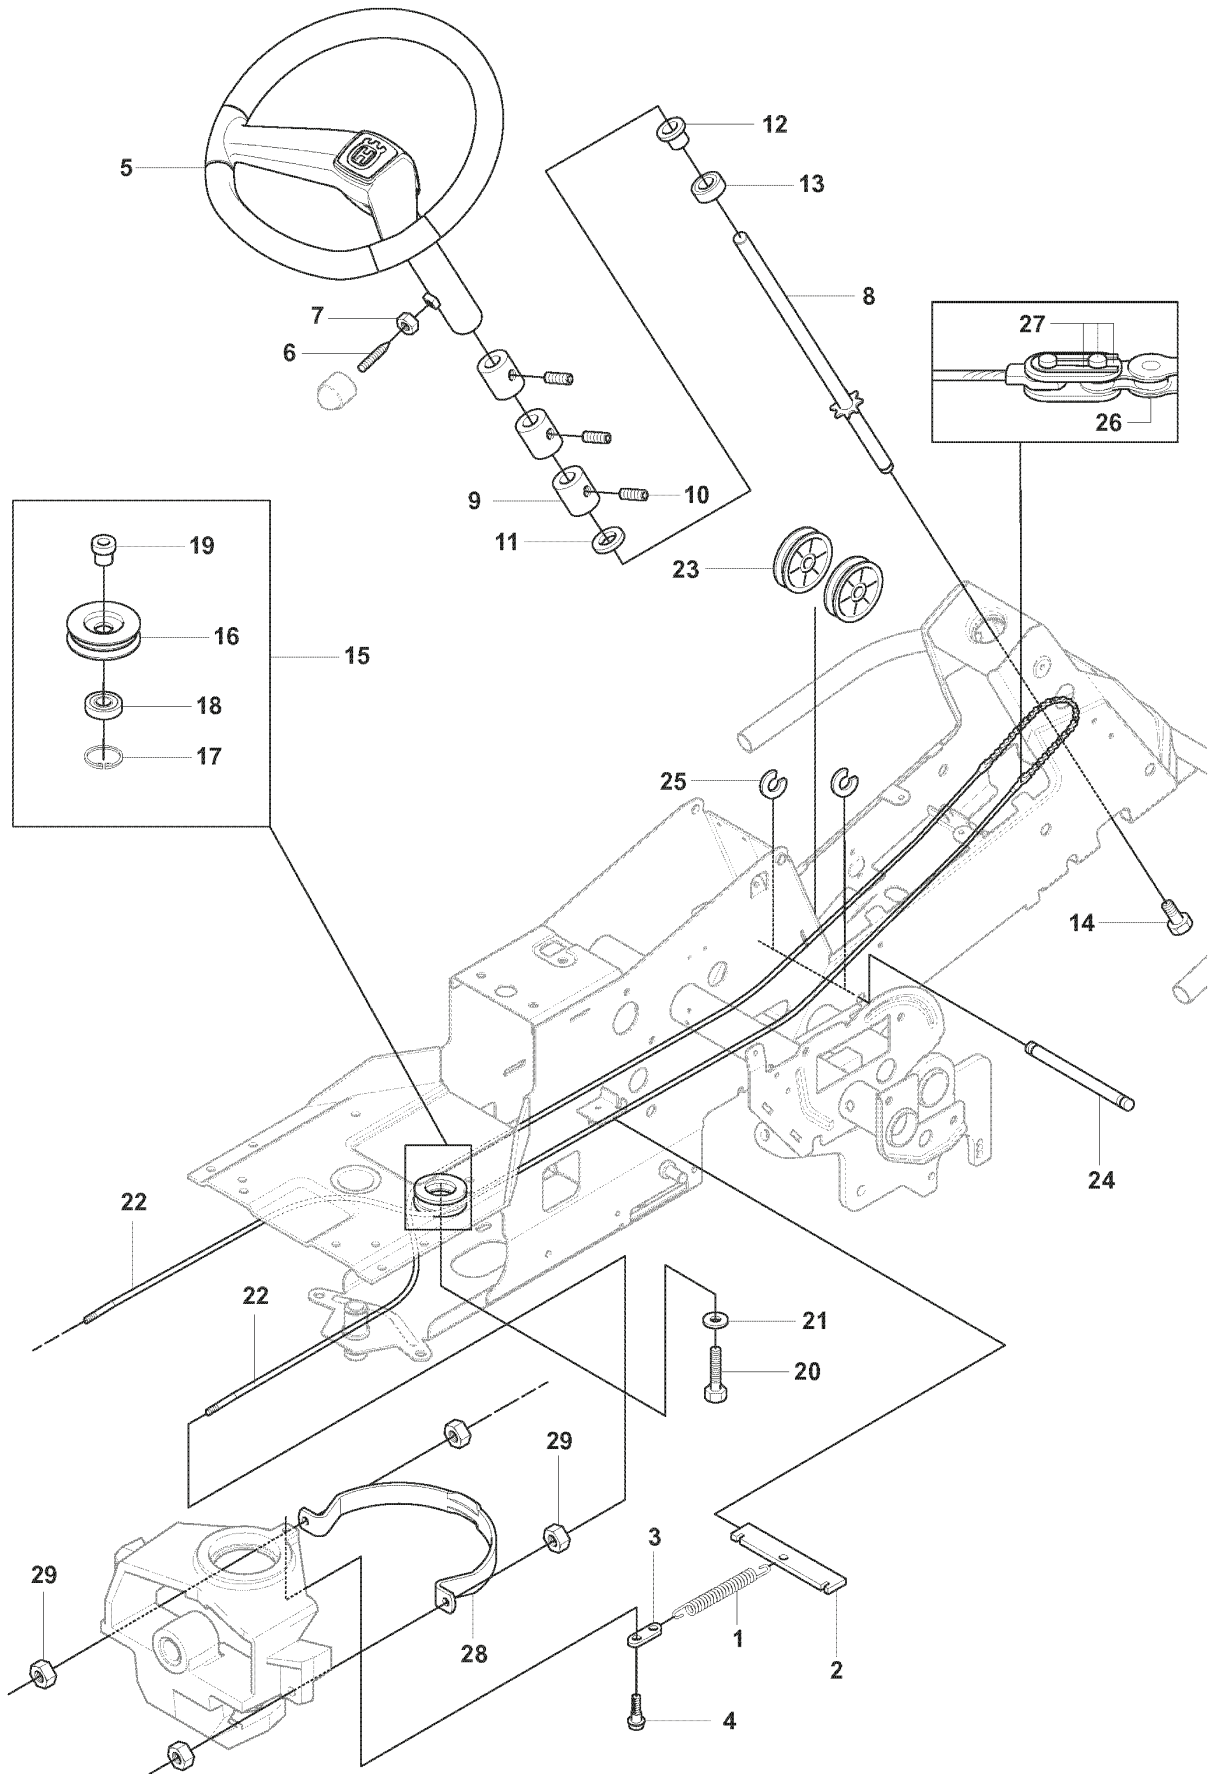

M 965 10 50-01 RIDER R175AWD
STEERING

REF.	PART NO.	DESCRIPTION	REMARK	QTY.	KIT
1	506671901	SPRING		1	
2	506576301	SPRING RETAINER		1	
3	506670801	LINK		1	
4	506597401	SCREW EHHFM		1	
5	544375202	STEERING WHEEL		1	
6	728745505	SCREW IHSETM		1	
7	731231801	HEXAGON NUT		1	
8	535499501	ROD STEERING ASSY		1	
9	506863401	DRIVER		3	
10	728844305	SCREW IHSETM		3	
11	506863601	WASHER		1	
12	506887801	SPACER		1	
13	738210404	BALL BEARING		1	
14	506570104	SCREW EHHFM		1	
15	506500903	BARRING WHEEL		1	
16	535424101	BARRING WHEEL		1	
17	735314010	CIRCLIP		1	
18	738220419	BALL BEARING		1	
19	506500802	BUSHING		1	
20	506675402	SCREW EHHFM		1	
21	734117441	WASHER		1	
22	506589104	WIRE ASSY		2	
23	506522401	STARTER PULLEY		2	
24	506539402	SHAFT		1	
25	735311420	E-CLIP		2	
26	506554601	CHAIN		1	
27	506554701	LINKAGE		2	
28	544427301	WIRE GUIDE		1	
29	731232051	HEXAGON NUT		4