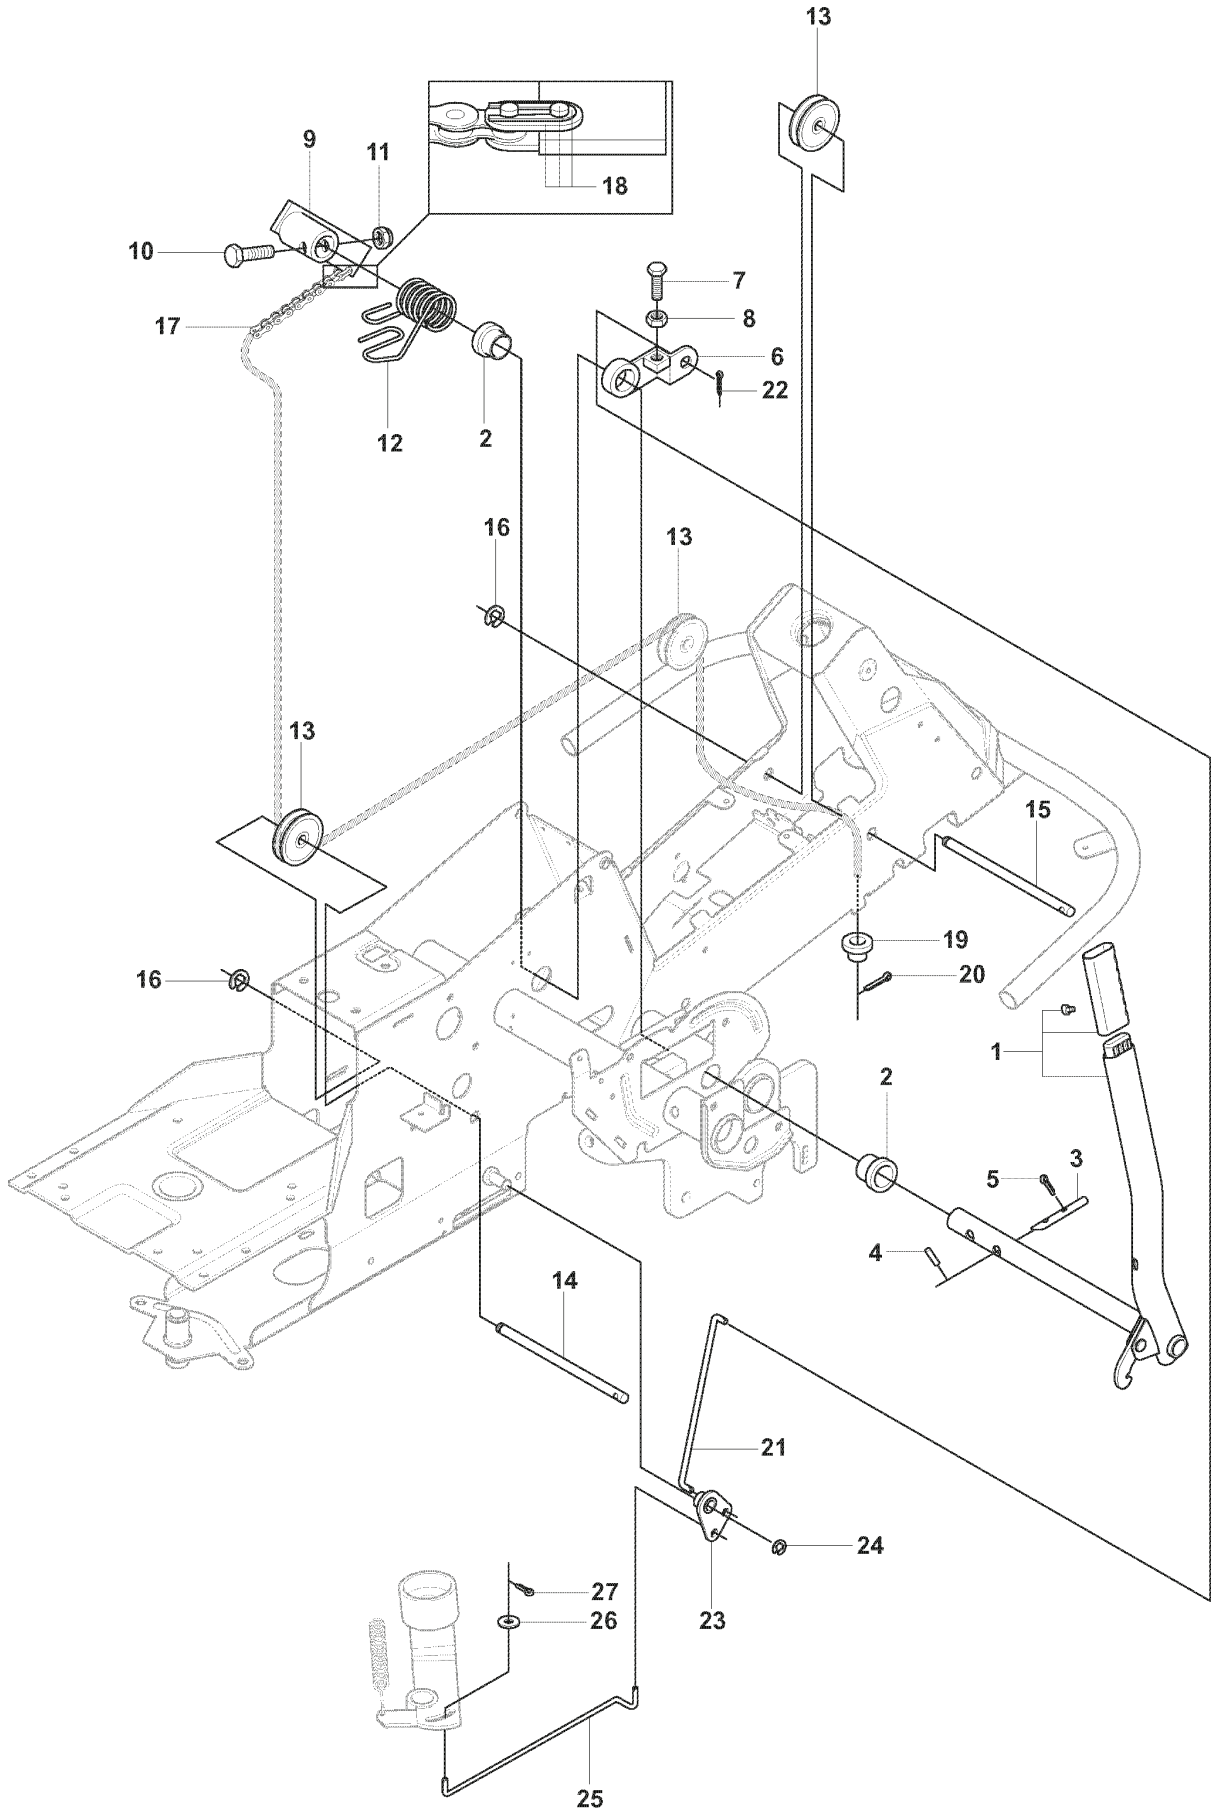

E 965 10 50-01 RIDER R175AWD
MOWER LIFT

REF.	PART NO.	DESCRIPTION	REMARK	QTY.	KIT
1	501018601	LIFTING LEVER ASSY		1	
2	506556501	BEARING		2	
3	506905301	PEN		1	
4	721125930	GROOVED PIN		1	
5	721618301	SPLIT PIN		1	
6	506784301	LINK ASSY		1	
7	725249751	SCREW		1	
8	731232051	HEXAGON NUT		1	
9	506905401	LIFTING ARM		1	
10	725254251	SCREW EHHM		1	
11	732252201	HEXAGON LOCKING NUT		1	
12	506916801	SPRING		1	
13	506905601	OFFSET PULLEY		2	
14	506905701	SHAFT		1	
15	506905702	SHAFT		1	
16	735311820	E-CLIP		2	
17	506554607	CHAIN		1	
18	506554701	LINKAGE		1	
19	506905901	CHAIN STOP		1	
20	721618701	SPLIT PIN		1	
21	544456901	CONNECTION ROD		1	
22	721618301	SPLIT PIN		1	
23	544378601	LINK		1	
24	735311420	E-CLIP		1	
25	544448801	CONNECTION ROD		1	
26	734116441	WASHER		1	
27	721618301	SPLIT PIN		1	