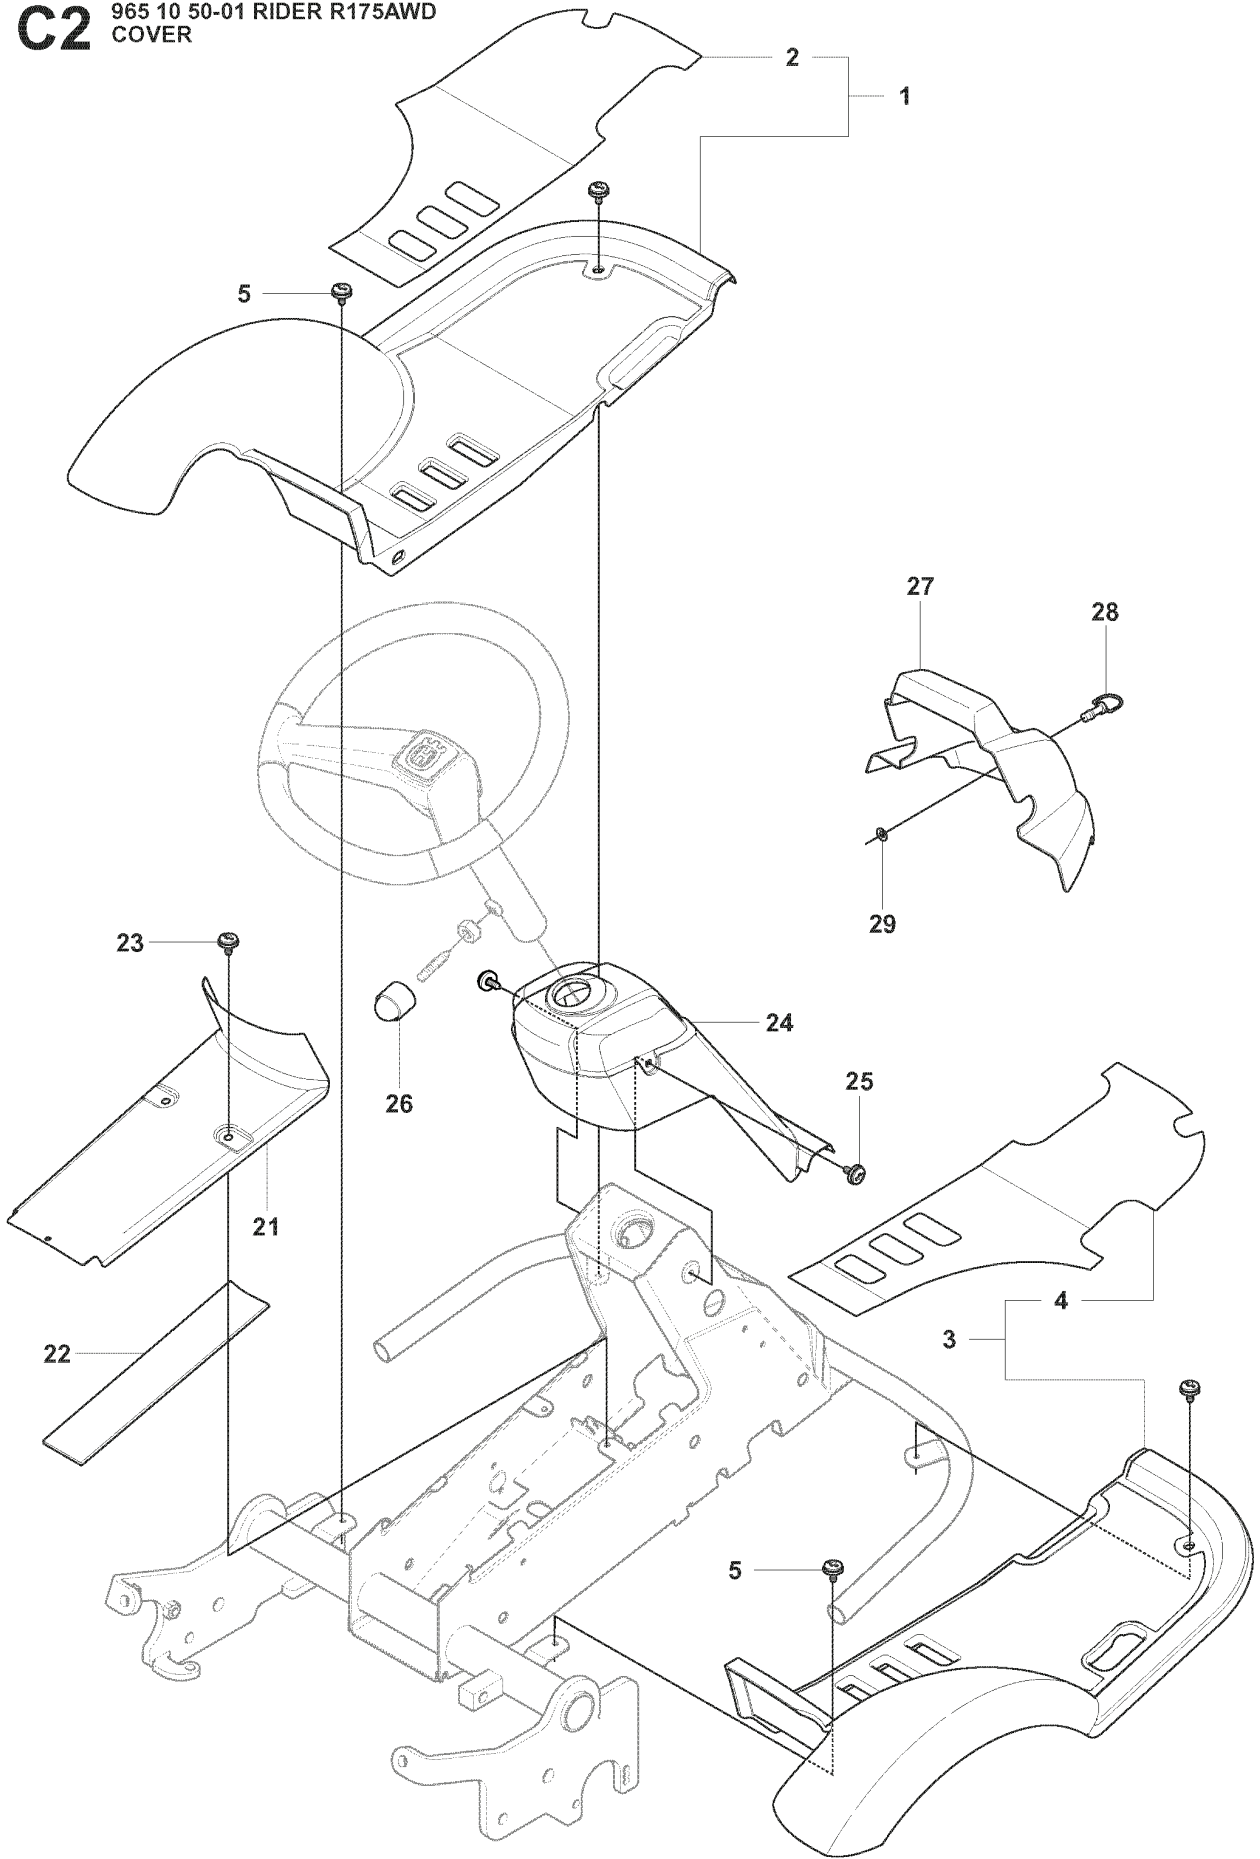

C2 965 10 50-01 RIDER R175AWD
COVER

REF.	PART NO.	DESCRIPTION	REMARK	QTY.	KIT
1	544895901	FOOT PLATE		1	
2	544248401	MAT		1	
3	544895903	FOOT PLATE		1	
4	544248403	MAT		1	
5	544400501	SCREW		4	
21	544239201	COVER		1	
22	544427501	MAT		1	
23	544400501	SCREW		2	
24	544326501	COVER		1	
25	544400501	SCREW		2	
26	544433201	PROTECTIVE COVER		1	
27	535433901	COVER		1	
28	506963501	VRDTAPP		1	
29	506963601	WASHER		1