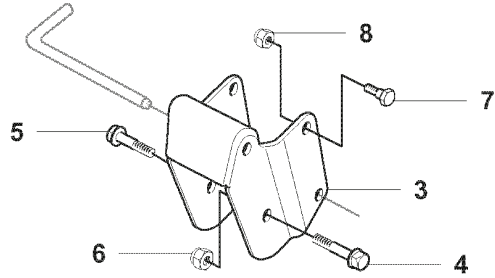

U 965 10 50-01 RIDER R175AWD
965 07 84-01 MOWER DECK, COMBI 103

REF.	PART NO.	DESCRIPTION	REMARK	QTY.	KIT
1	506929001	LABEL		1	
2	535437401	LABEL WARNING		1	
3	535431301	LÄNKRÖRRSINFÄSTN.KPL		1	
4	725254251	SCREW EHHM		1	
5	725253671	SCREW EHHM		1	
6	732252201	HEXAGON LOCKING NUT		2	
7	506597401	SCREW EHHFM		2	
8	732211801	LOCK NUT		2	
9	965078401	CUTTING DECK		1