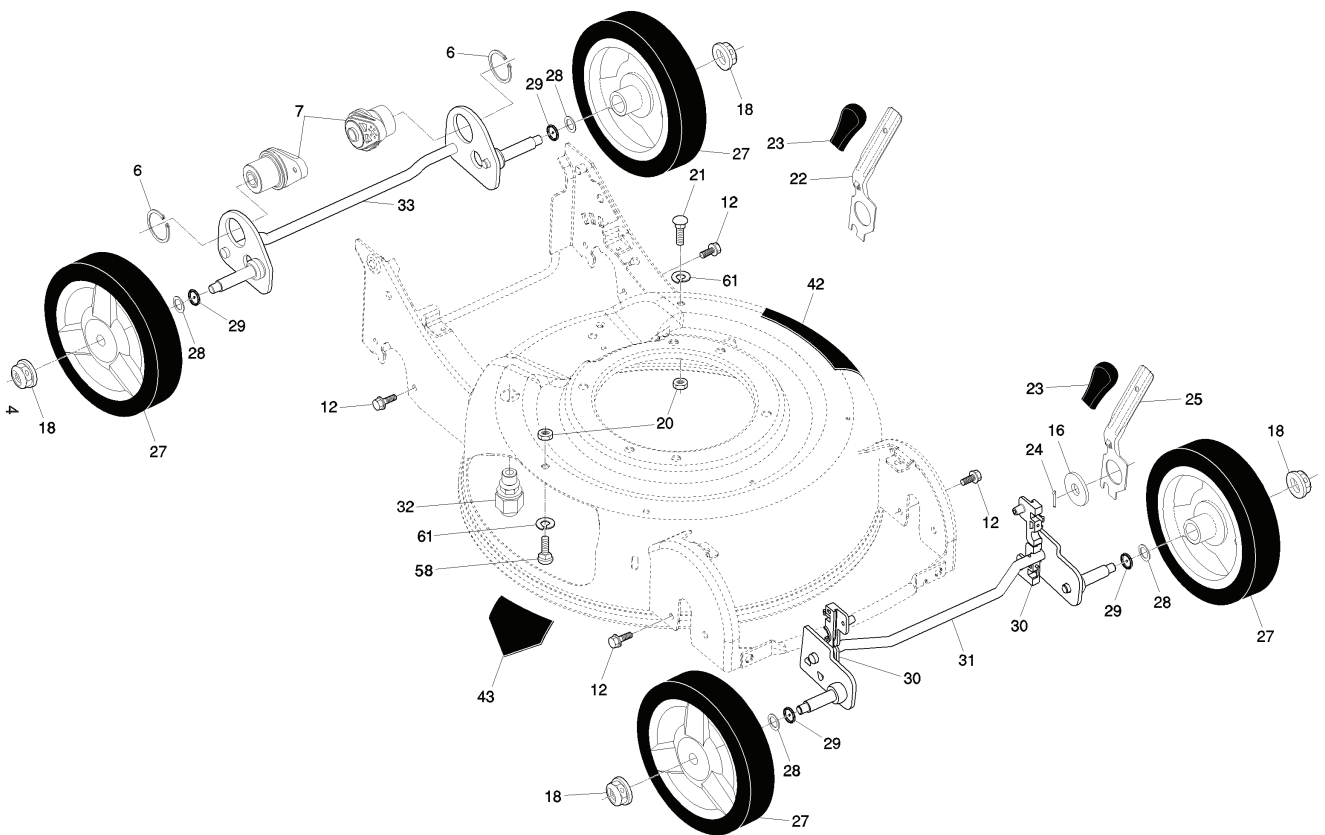

M145, 96131002700, 2009-01

SPARE PARTS LIST

ROTARY LAWN MOWER - - MODEL NUMBER M 145 (96131002700) PRODUCT NUMBER 961 31 00-27

REF.	PART NO.	DESCRIPTION	REMARK	QTY.	KIT
6	812000012	RETAINER RING		1	
7	532199245	AXLE		1	
12	532163409	SCREW		1	
18	532409148	NUT		1	
20	532400100	NUT		1	
21	872110407	BOLT		1	
22	532413519	LEVER		1	
23	532167653	KNOB		1	
24	532169675	PIN		1	
25	532413582	LEVER		1	
27	532410831	WHEEL		1	
28	532088348	WASHER		1	
29	532197480	O-RING		1	
30	532413520	BEARING		1	
31	532413580	AXLE		1	
32	532400094	CONNECTION		1	
33	532413727	AXLE		1	
42	532199912	DECAL		1	
43	532182166	DECAL		1	
58	872110407	BOLT		1	
61	532850263	WASHER		1	

ROTARY LAWN MOWER - - MODEL NUMBER M 145 (96131002700) PRODUCT NUMBER 961 31 00-27

REF.	PART NO.	DESCRIPTION	REMARK	QTY.	KIT
1	532400604	HANDLE		1	
2	532186362	GRIP, FOAM		1	
3	532012503	BRACKET		1	
4	532750634	SCREW		1	
5	532186298	LEVER		1	
6	532408047	CABLE		1	
7	532413507	KNOB		1	
8	532199697	RIVET		1	
9	532400413	NUT		1	
10	532413534	BRACKET		1	
11	532132004	NUT		1	
12	532194788	GUIDE		1	
13	532413535	HANDLE		1	
14	532199255	PEN		1	
15	532751153	NUT		1	
36	532183447	KNOB		1	
37	532199422	SCREW		1	
38	532413513	DRIVE COVER		1	
39	532410948	OPERATOR'S MANUAL		1	
41	532413581	FRONT COVER		1	
42	532194189	SCREW		1	
47	532199222	BLADE		1	
53	532191760	SCREW		1	
54	532850263	WASHER		1	
55	532851074	WASHER		1	
56	532407138	ADAPTER		1	
57	532150406	BOLT		1	
58	532425130	GUARD		1	
59	532409314	HOUSING		1	
60	532199268	BRACKET		1	
61	532191730	NUT		1	
62	532183446	SPRING		1	
63	532183445	PIN		1	
64	532413518	HOUSING		1	
65	532404008	NUT		1	
66	532850999	BOLT		1	
67	532066426	HOOP		1	