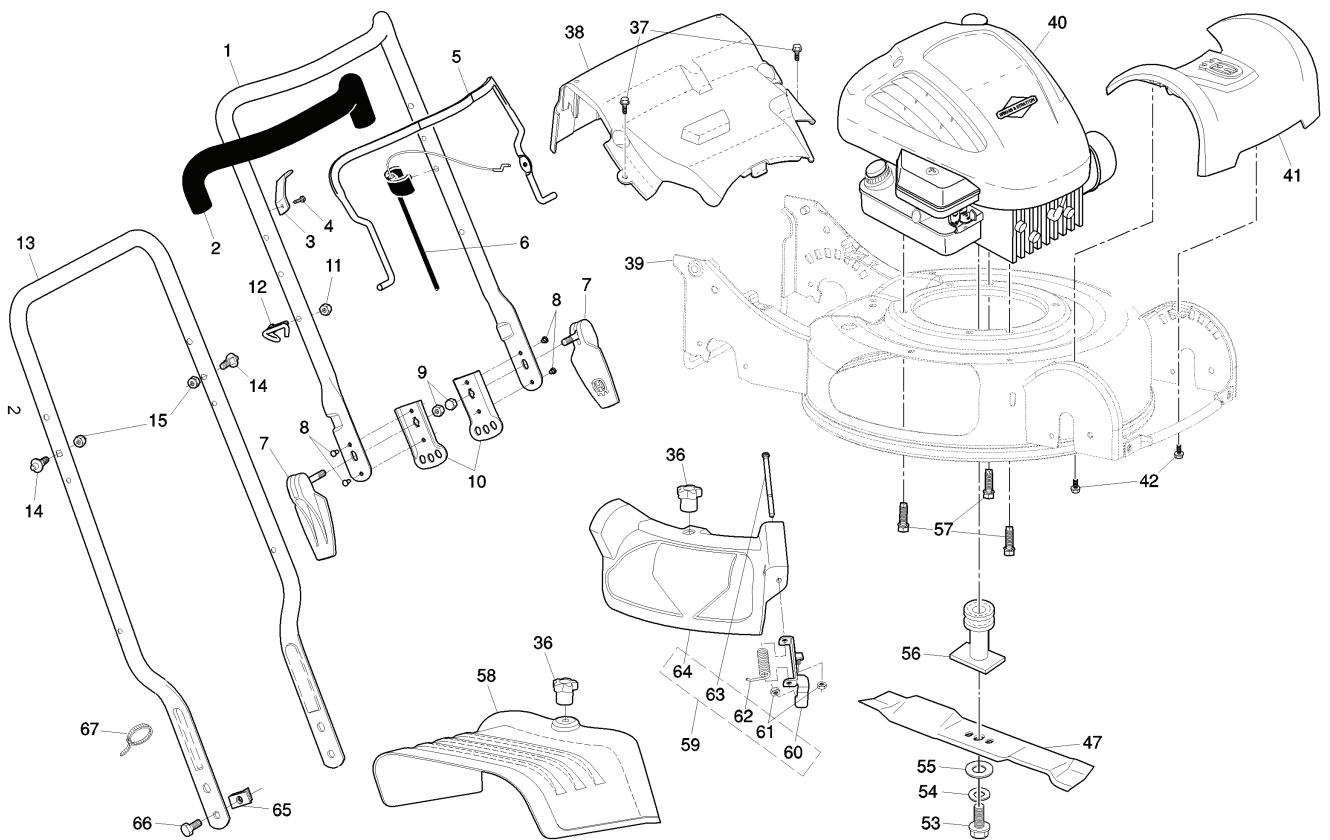

M145, 96131002700, 2009-01

SPARE PARTS LIST

ROTARY LAWN MOWER - - MODEL NUMBER M 145 (96131002700) PRODUCT NUMBER 961 31 00-27

REF.	PART NO.	DESCRIPTION	REMARK	QTY.	KIT
6	812000012	RETAINER RING		1	
7	532199245	AXLE		1	
12	532163409	SCREW		1	
18	532409148	NUT		1	
20	532400100	NUT		1	
21	872110407	BOLT		1	
22	532413519	LEVER		1	
23	532167653	KNOB		1	
24	532169675	PIN		1	
25	532413582	LEVER		1	
27	532410831	WHEEL		1	
28	532088348	WASHER		1	
29	532197480	O-RING		1	
30	532413520	BEARING		1	
31	532413580	AXLE		1	
32	532400094	CONNECTION		1	
33	532413727	AXLE		1	
42	532199912	DECAL		1	
43	532182166	DECAL		1	
58	872110407	BOLT		1	
61	532850263	WASHER		1	

ROTARY LAWN MOWER - - MODEL NUMBER M 145 (96131002700) PRODUCT NUMBER 961 31 00-27

REF.	PART NO.	DESCRIPTION	REMARK	QTY.	KIT
1	532400604	HANDLE		1	
2	532186362	GRIP, FOAM		1	
3	532012503	BRACKET		1	
4	532750634	SCREW		1	
5	532186298	LEVER		1	
6	532408047	CABLE		1	
7	532413507	KNOB		1	
8	532199697	RIVET		1	
9	532400413	NUT		1	
10	532413534	BRACKET		1	
11	532132004	NUT		1	
12	532194788	GUIDE		1	
13	532413535	HANDLE		1	
14	532199255	PEN		1	
15	532751153	NUT		1	
36	532183447	KNOB		1	
37	532199422	SCREW		1	
38	532413513	DRIVE COVER		1	
39	532410948	OPERATOR'S MANUAL		1	
41	532413581	FRONT COVER		1	
42	532194189	SCREW		1	
47	532199222	BLADE		1	
53	532191760	SCREW		1	
54	532850263	WASHER		1	
55	532851074	WASHER		1	
56	532407138	ADAPTER		1	
57	532150406	BOLT		1	
58	532425130	GUARD		1	
59	532409314	HOUSING		1	
60	532199268	BRACKET		1	
61	532191730	NUT		1	
62	532183446	SPRING		1	
63	532183445	PIN		1	
64	532413518	HOUSING		1	
65	532404008	NUT		1	
66	532850999	BOLT		1	
67	532066426	HOOP		1	