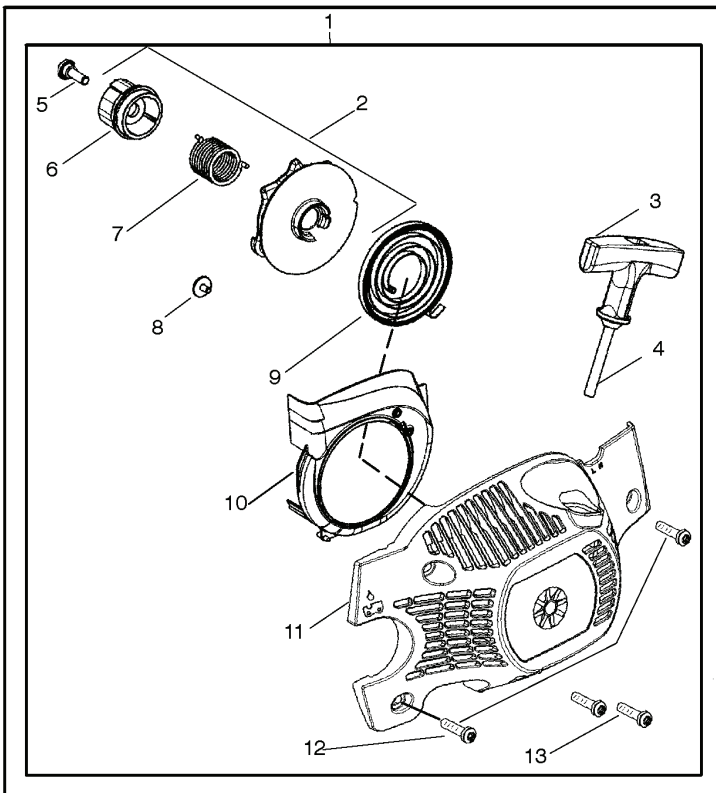

PARTS LIST NO. 530165248		® PARTS LIST	CHAIN SAW MODEL(S) 142 North America
DATE 12/14/06	Replaces 530165248 - 5/19/06		PAGE NO. 5
Note: Illustration may differ from actual model due to design changes