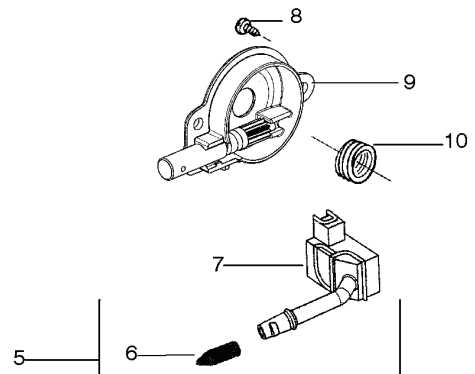

PARTS LIST NO. 530165248		Husqvarna® PARTS LIST	CHAIN SAW MODEL(s) 142 North America	
DATE 12/14/06	Replaces 530165248 - 5/19/06		Note: Illustration may differ from actual model due to design changes	PAGE NO. 4

⚠ WARNING

All repairs, adjustments and maintenance not described in the Operator's Manual must be performed by qualified service personnel.