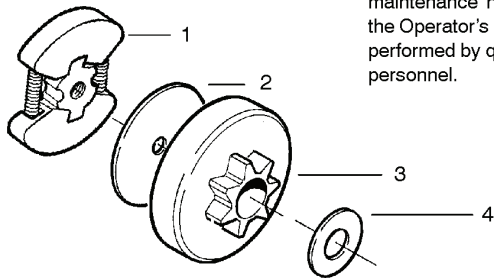

PARTS LIST NO. 530165248		Husqvarna® PARTS LIST	CHAIN SAW MODEL(s) 142 North America	
DATE 12/14/06	Replaces 530165248 - 5/19/06		Note: Illustration may differ from actual model due to design changes	PAGE NO. 4

⚠ WARNING

All repairs, adjustments and maintenance not described in the Operator's Manual must be performed by qualified service personnel.