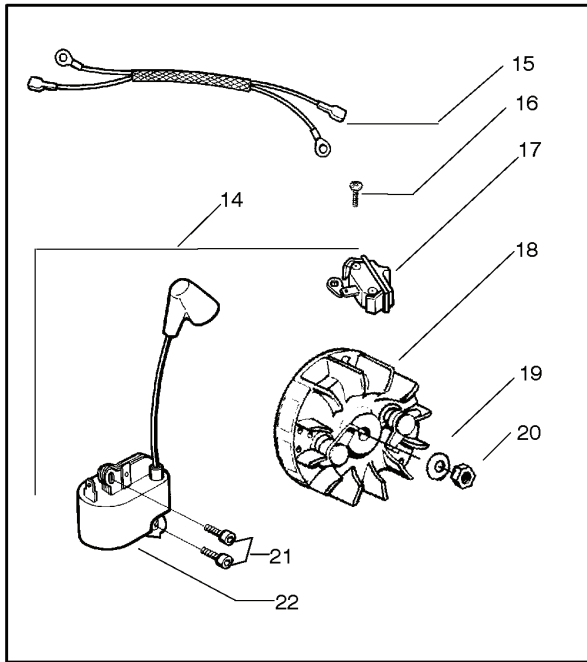

PARTS LIST NO. 530165248		Husqvarna® PARTS LIST	CHAIN SAW MODEL(s) 142 North America
DATE 12/14/06	Replaces 530165248 - 5/19/06		Note: Illustration may differ from actual model due to design changes

REF.	PART NO.	DESCRIPTION	REMARK	QTY.	KIT
1	530029879	SCREW		1	
2	530071348	LEVER		1	
3	530015915	SCREW		1	
4	530054741	KNEE LINK		1	
5	530016237	SPRING		1	
6	530016384	SCREW		1	
7	530056531	SHAFT PIVOT		1	
8	530029881	SHAFT PIVOT		1	
9	530024419	E-CLIP		1	
10	530015911	SCREW		1	
11	530015913	PEN		1	
12	530029878	SPRING		1	
13	530015910	SPRING		1	
14	530052232	BRAKE BAND		1	
530054802	530054802	CHAIN BRAKE ASSY		1	
545090701	545090701	CHAIN BRAKE		1	
16	530053035	COVER		1	
17	530015911	SCREW		1	

PARTS LIST NO. 530165248		Husqvarna® PARTS LIST	CHAIN SAW MODEL(s) 142 North America
DATE 12/14/06	Replaces 530165248 - 5/19/06		Note: Illustration may differ from actual model due to design changes

REF.	PART NO.	DESCRIPTION	REMARK	QTY.	KIT
23	530056363	BEARING		1	
24	530029794	CRANKSHAFT		1	

PARTS LIST NO. 530165248		 Husqvarna® PARTS LIST	CHAIN SAW MODEL(s) 142 North America
DATE 12/14/06	Replaces 530165248 - 5/19/06		Note: Illustration may differ from actual model due to design changes

REF.	PART NO.	DESCRIPTION	REMARK	QTY.	KIT
3	952030150	SPARK PLUG		1	
4	530069941	CYLINDER		1	
5	530069454	PISTON		1	
6	530029982	PISTON RING		1	
7	530015697	LOCKING RING		1	
8	530049794	CRANKCASE		1	
9	530015897	SCREW		1	

PARTS LIST NO. 530165248		® PARTS LIST	CHAIN SAW MODEL(S) 142 North America
DATE 12/14/06	Replaces 530165248 - 5/19/06		Note: Illustration may differ from actual model due to design changes

REF.	PART NO.	DESCRIPTION	REMARK	QTY.	KIT
14	530071967	IGNITION MODULE		1	
15	530403257	CABLE		1	
16	530015896	SCREW		1	
17	503717901	STOP SWITCH		1	
18	530059637	FLYWHEEL ASSY		1	
19	530015127	WASHER		1	
20	530016134	NUT		1	
21	545003902	SCREW		1	
22	545063901	MODULE IIDA IGNITION		1	