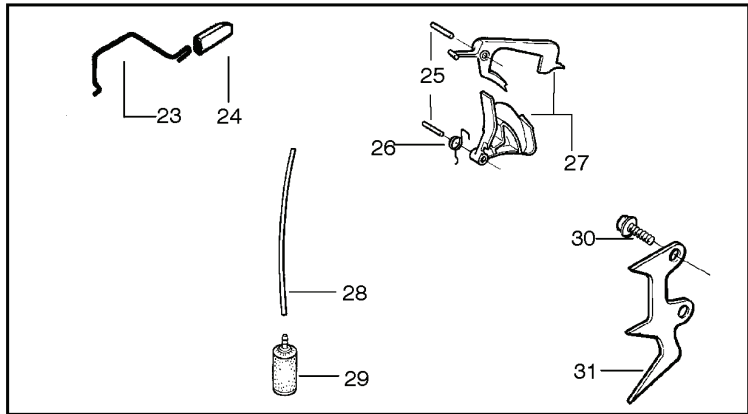

PARTS LIST NO. 530165406-01		Husqvarna® PARTS LIST	CHAIN SAW MODEL(s) 142 Export	
DATE 12/07/04	Replaces 11/10/04 - 530165405-01		Note: Illustration may differ from actual model due to design changes	PAGE NO. 4