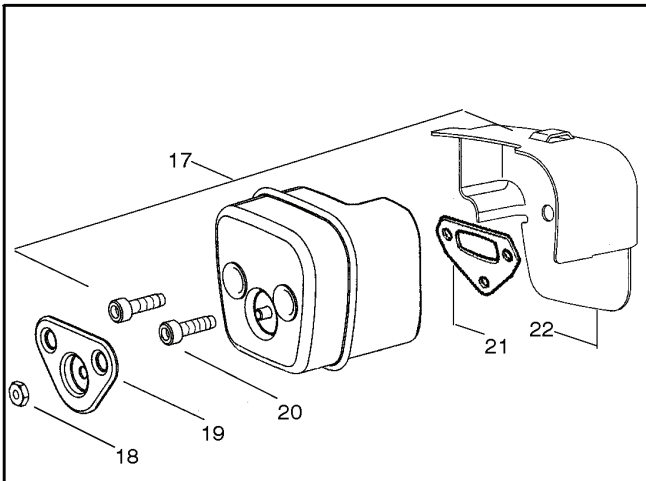

PARTS LIST NO. 530165248		Husqvarna® PARTS LIST	CHAIN SAW MODEL(s) 142 North America
DATE 12/14/06	Replaces 530165248 - 5/19/06		Note: Illustration may differ from actual model due to design changes

REF.	PART NO.	DESCRIPTION	REMARK	QTY.	KIT
23	530056363	BEARING		1	
24	530029794	CRANKSHAFT		1	

PARTS LIST NO. 530165248		 Husqvarna® PARTS LIST	CHAIN SAW MODEL(s) 142 North America
DATE 12/14/06	Replaces 530165248 - 5/19/06		Note: Illustration may differ from actual model due to design changes

REF.	PART NO.	DESCRIPTION	REMARK	QTY.	KIT
3	952030150	SPARK PLUG		1	
4	530069941	CYLINDER		1	
5	530069454	PISTON		1	
6	530029982	PISTON RING		1	
7	530015697	LOCKING RING		1	
8	530049794	CRANKCASE		1	
9	530015897	SCREW		1	

PARTS LIST NO. 530165248		® PARTS LIST	CHAIN SAW MODEL(S) 142 North America
DATE 12/14/06	Replaces 530165248 - 5/19/06		Note: Illustration may differ from actual model due to design changes

REF.	PART NO.	DESCRIPTION	REMARK	QTY.	KIT
14	530071967	IGNITION MODULE		1	
15	530403257	CABLE		1	
16	530015896	SCREW		1	
17	503717901	STOP SWITCH		1	
18	530059637	FLYWHEEL ASSY		1	
19	530015127	WASHER		1	
20	530016134	NUT		1	
21	545003902	SCREW		1	
22	545063901	MODULE IIDA IGNITION		1	

PARTS LIST NO. 530165248		Husqvarna® PARTS LIST	CHAIN SAW MODEL(s) 142 North America
DATE 12/14/06	Replaces 530165248 - 5/19/06		Note: Illustration may differ from actual model due to design changes

REF.	PART NO.	DESCRIPTION	REMARK	QTY.	KIT
17	530071511	SILENCER		1	
18	530016359	NUT		1	
19	530055600	WASHER		1	
20	530016338	BOLT		1	
21	530055128	GASKET		1	
22	530055171	COUVERCLE		1	