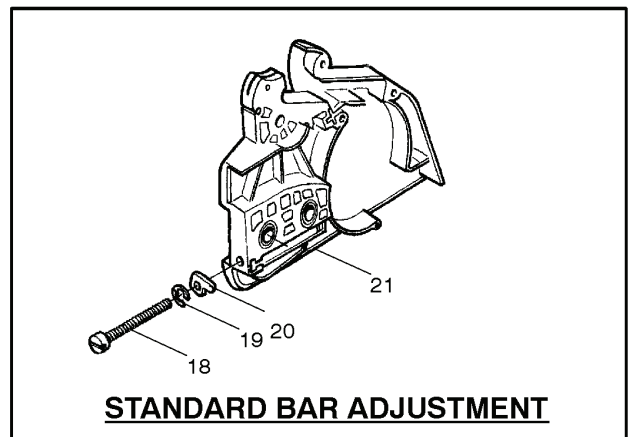

PARTS LIST NO. 530165248		Husqvarna® PARTS LIST	CHAIN SAW MODEL(s) 142 North America	
DATE 12/14/06	Replaces 530165248 - 5/19/06		Note: Illustration may differ from actual model due to design changes	PAGE NO. 1