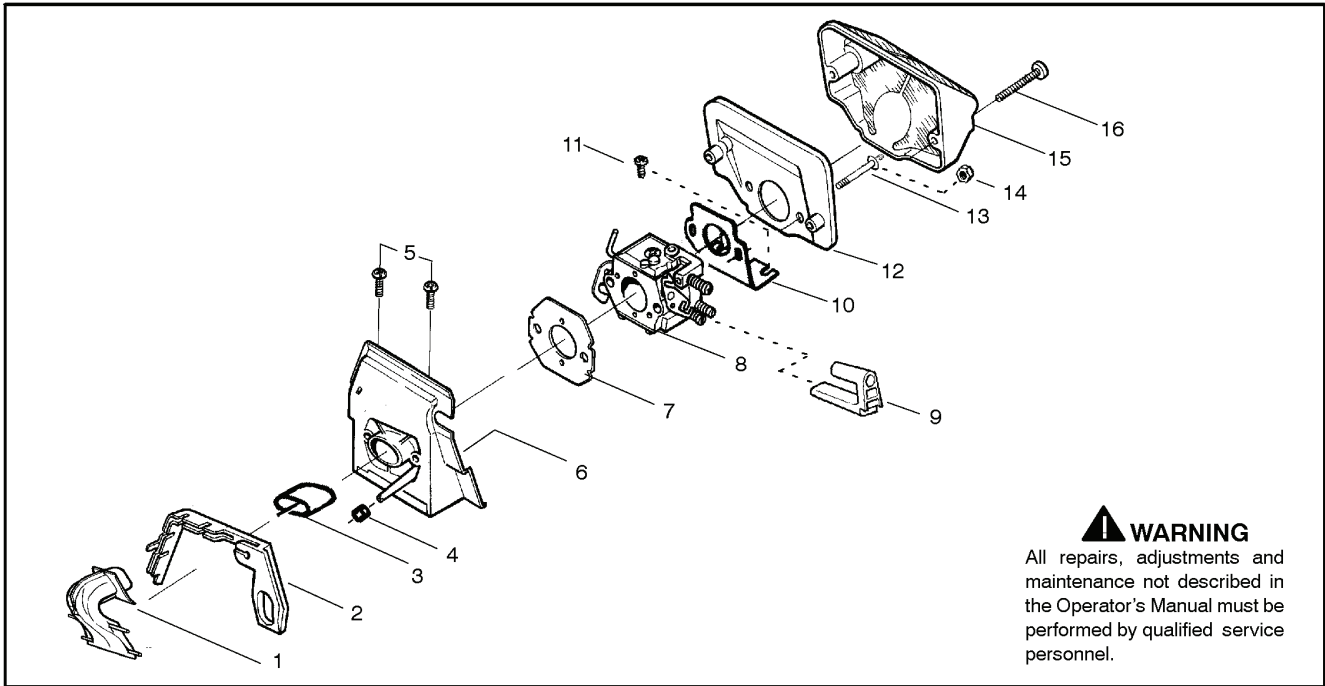

PARTS LIST NO. 530165248		Husqvarna® PARTS LIST	CHAIN SAW MODEL(s) 142 North America	
DATE 12/14/06	Replaces 530165248 - 5/19/06		Note: Illustration may differ from actual model due to design changes	PAGE NO. 3

WARNING
All repairs, adjustments and maintenance not described in the Operator's Manual must be performed by qualified service personnel.