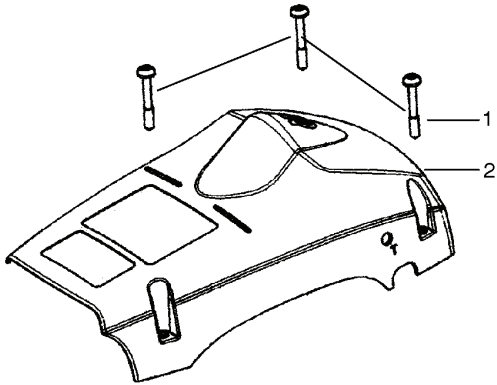

PARTS LIST NO. 530165248		Husqvarna® PARTS LIST	CHAIN SAW MODEL(s) 142 North America	
DATE 12/14/06	Replaces 530165248 - 5/19/06		Note: Illustration may differ from actual model due to design changes	PAGE NO. 2

WARNING

All repairs, adjustments and maintenance not described in the Operator's Manual must be performed by qualified service personnel.