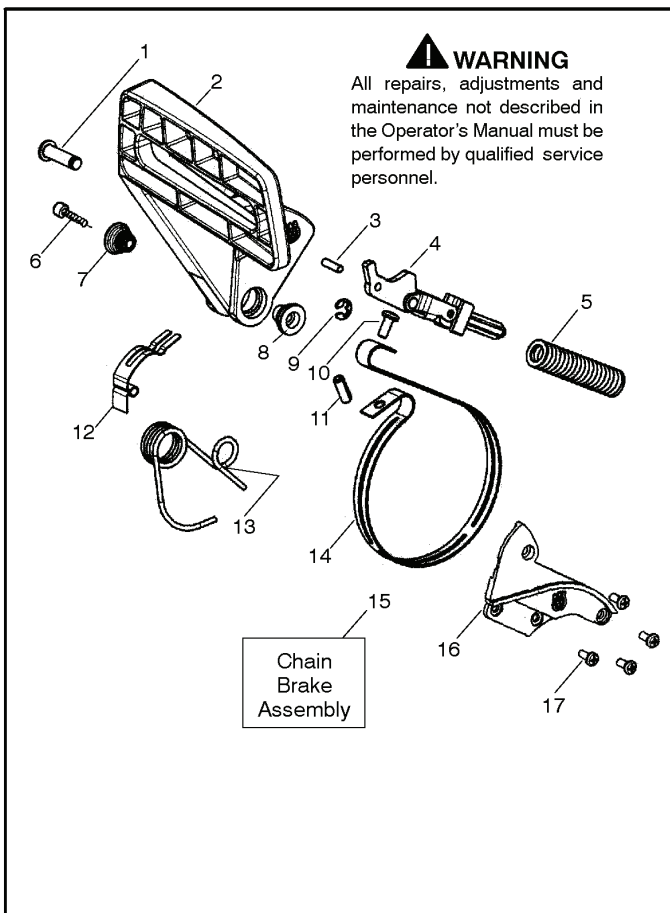

PARTS LIST NO. 530165248		Husqvarna® PARTS LIST	CHAIN SAW MODEL(s) 142 North America
DATE 12/14/06	Replaces 530165248 - 5/19/06		Note: Illustration may differ from actual model due to design changes

REF.	PART NO.	DESCRIPTION	REMARK	QTY.	KIT
1	530029879	SCREW		1	
2	530071348	LEVER		1	
3	530015915	SCREW		1	
4	530054741	KNEE LINK		1	
5	530016237	SPRING		1	
6	530016384	SCREW		1	
7	530056531	SHAFT PIVOT		1	
8	530029881	SHAFT PIVOT		1	
9	530024419	E-CLIP		1	
10	530015911	SCREW		1	
11	530015913	PEN		1	
12	530029878	SPRING		1	
13	530015910	SPRING		1	
14	530052232	BRAKE BAND		1	
530054802	530054802	CHAIN BRAKE ASSY		1	
545090701	545090701	CHAIN BRAKE		1	
16	530053035	COVER		1	
17	530015911	SCREW		1	

PARTS LIST NO. 530165248		 Husqvarna® PARTS LIST	CHAIN SAW MODEL(s) 142 North America
DATE 12/14/06	Replaces 530165248 - 5/19/06		Note: Illustration may differ from actual model due to design changes

REF.	PART NO.	DESCRIPTION	REMARK	QTY.	KIT
3	952030150	SPARK PLUG		1	
4	530069941	CYLINDER		1	
5	530069454	PISTON		1	
6	530029982	PISTON RING		1	
7	530015697	LOCKING RING		1	
8	530049794	CRANKCASE		1	
9	530015897	SCREW		1	

PARTS LIST NO. 530165248		Husqvarna® PARTS LIST	CHAIN SAW MODEL(s) 142 North America
DATE 12/14/06	Replaces 530165248 - 5/19/06		Note: Illustration may differ from actual model due to design changes

REF.	PART NO.	DESCRIPTION	REMARK	QTY.	KIT
11	545033501	HOSE		1	
12	530055322	NUT		1	
13	530055174	PROTECTION		1	
14	530015896	SCREW		1	
15	530015917	NUT		1	
16	530047855	PLATE		1	
17	530019228	SEALING		1	
18	530036043	SUPPORT		1	
19	530015877	BOLT		1	
20	530015878	SCREW		1	
21	530029850	CHAIN CATCHER		1	
22	530015893	SCREW		1	
23	530052428	COVER		1	
24	530015922	NUT		1	
25	530029830	GUIDE		1	
26	530029831	CHOKE CONTROL		1	
27	530071991	CRANKCASE		1	
28	530015922	NUT		1	
29	530016037	SCREW		1	
30	501765602	TANK CAP ASSY		1	