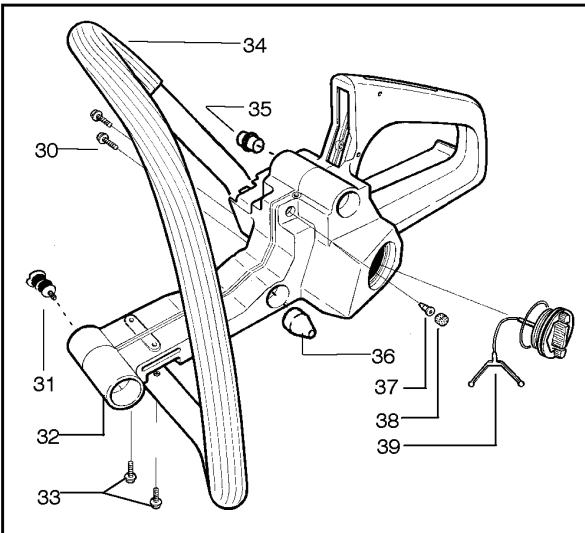

PARTS LIST NO. 530165248		© PARTS LIST	CHAIN SAW MODEL(s) 142 North America
DATE 12/14/06	Replaces 530165248 - 5/19/06		PAGE NO. 5
Note: Illustration may differ from actual model due to design changes