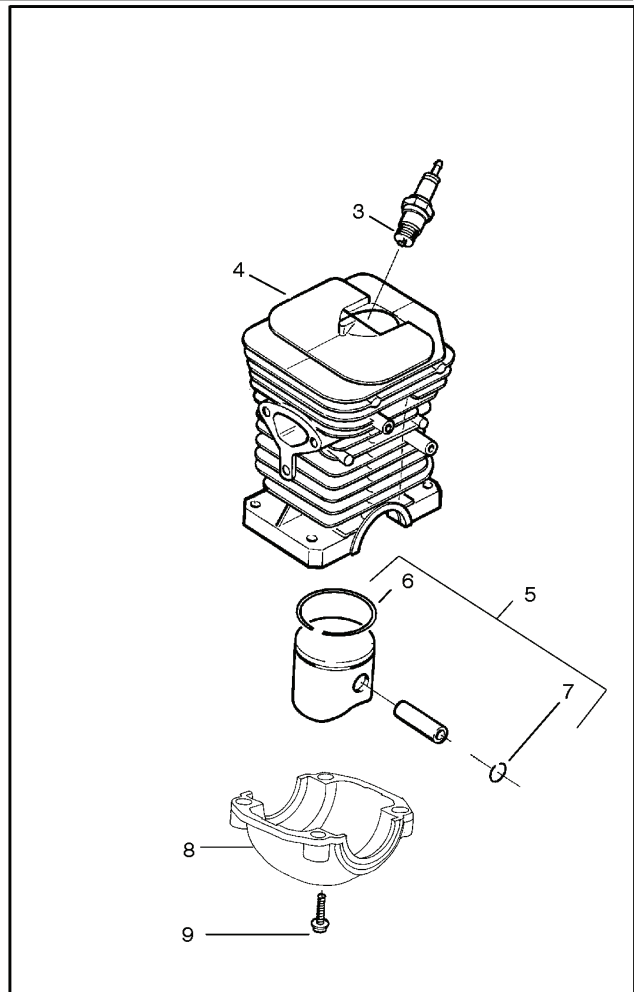

PARTS LIST NO. 530165248		Husqvarna® PARTS LIST	CHAIN SAW MODEL(s) 142 North America
DATE 12/14/06	Replaces 530165248 - 5/19/06		Note: Illustration may differ from actual model due to design changes

REF.	PART NO.	DESCRIPTION	REMARK	QTY.	KIT
1	530029879	SCREW		1	
2	530071348	LEVER		1	
3	530015915	SCREW		1	
4	530054741	KNEE LINK		1	
5	530016237	SPRING		1	
6	530016384	SCREW		1	
7	530056531	SHAFT PIVOT		1	
8	530029881	SHAFT PIVOT		1	
9	530024419	E-CLIP		1	
10	530015911	SCREW		1	
11	530015913	PEN		1	
12	530029878	SPRING		1	
13	530015910	SPRING		1	
14	530052232	BRAKE BAND		1	
530054802	530054802	CHAIN BRAKE ASSY		1	
545090701	545090701	CHAIN BRAKE		1	
16	530053035	COVER		1	
17	530015911	SCREW		1	

All repairs, adjustments and maintenance not described in the Operator's Manual must be performed by qualified service personnel.

REF.	PART NO.	DESCRIPTION	REMARK	QTY.	KIT
1	530014949	CLUTCH		1	
2	530015611	WASHER		1	
3	530047061	CLUTCH DRUM ASSY		1	
4	530015907	WASHER		1	
5	530014776	OIL PICK-UP		1	
6	530056533	SCREEN		1	
7	545037101	SEALING		1	
8	530015896	SCREW		1	
9	530014410	OIL PUMP		1	
10	530029833	PUMP		1	

PARTS LIST NO. 530165248		Husqvarna® PARTS LIST	CHAIN SAW MODEL(s) 142 North America
DATE 12/14/06	Replaces 530165248 - 5/19/06		Note: Illustration may differ from actual model due to design changes

REF.	PART NO.	DESCRIPTION	REMARK	QTY.	KIT
23	530056363	BEARING		1	
24	530029794	CRANKSHAFT		1	

PARTS LIST NO. 530165248		 Husqvarna® PARTS LIST	CHAIN SAW MODEL(s) 142 North America
DATE 12/14/06	Replaces 530165248 - 5/19/06		Note: Illustration may differ from actual model due to design changes

REF.	PART NO.	DESCRIPTION	REMARK	QTY.	KIT
3	952030150	SPARK PLUG		1	
4	530069941	CYLINDER		1	
5	530069454	PISTON		1	
6	530029982	PISTON RING		1	
7	530015697	LOCKING RING		1	
8	530049794	CRANKCASE		1	
9	530015897	SCREW		1	